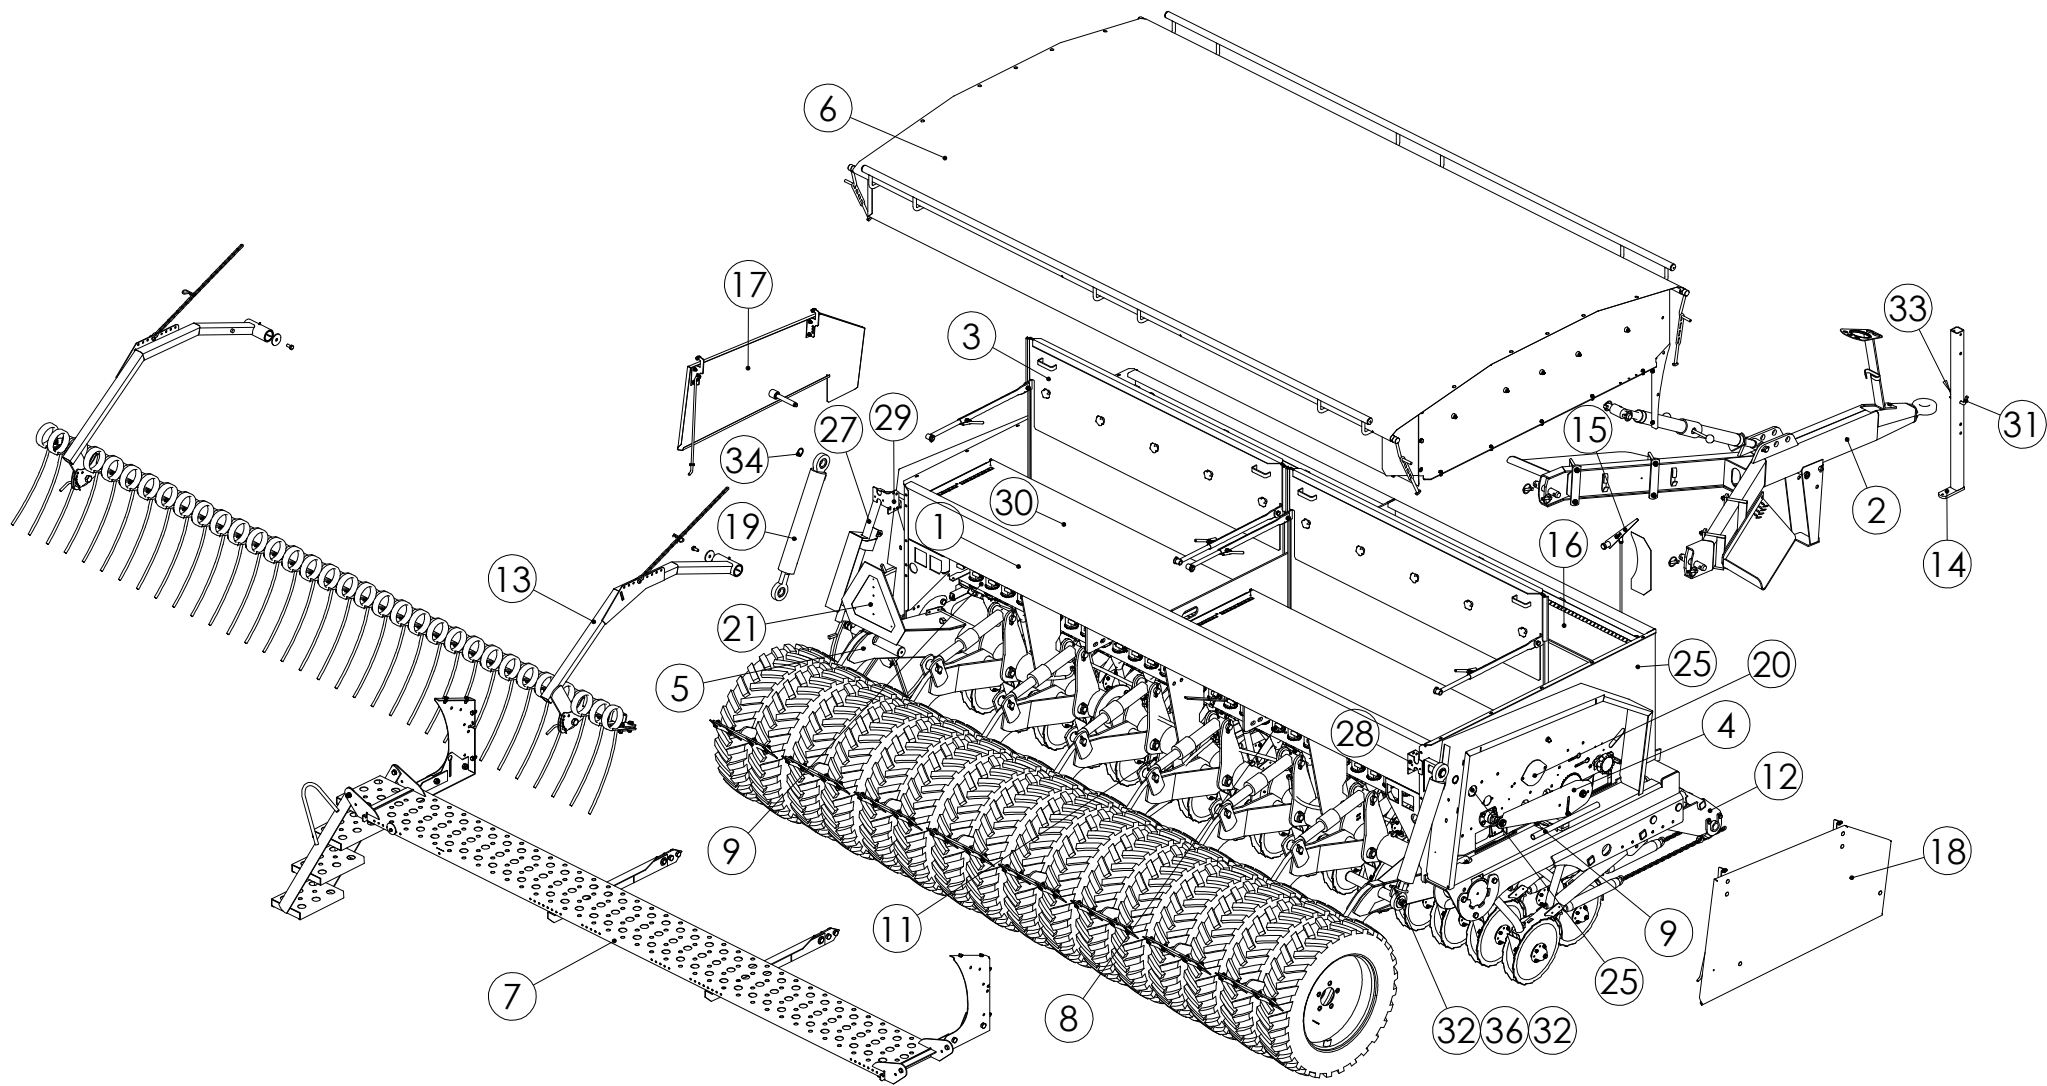

98993101 TITAN 4000

98993101 TITAN 4000

Pos.	Part No	Pcs	Osan nimi	Description	Benämning	Tyyppi
1	98977461	1	Säiliö	Hopper	Behållar	Titan 4000
2	98627202	1	Vetolaite	Drawbar	Draganordning	
3	98607701	1	Väliseinä	Partition wall	Mellanvägg	
4	98993001	1	Voimansiirto	Transmission	Transmission	4000
5	98709302	1	Pyörästö	Wheel set	Hjuluppsättning	
6	98489202	1	Lisäsäiliö	Extra hopper	Tilläggs behållar	
7	98709903	1	Taso	Plane	Plan	
8	98978401	1	Syöttölaitteisto	Feeding mechanism	Matningsmekanism	32 + 32
9	98993502	1	Hyllykkö	Shelves	Hylla	
11	98710604	1	Nivelosa	Link	Led	
12	98979002	1	Runko	Frame	Stamm	
13	98706503	1	Jälkiäes	Rear harrow	Efterharv	
14	97557814	1	Tukijalka	Support leg	Stödben	
15	98998404	1	Osoitin	Indicator	Visare	Titan
16	98622072	2	Lannoiteseula	Sieve	Såll	(681x1767)
17	98620503	1	Kansi	Cover plate	Lock	Left
18	98620603	1	Kansi	Cover plate	Lock	Right
19	98790973	2	Sylinteri	Cylinder	Cylinder	70/40x400
20	98473964	1	Kansi	Cover plate	Lock	
21	96200403	1	Hitaanajon. kilpi	Shield	Varnings triangel	LOW SPEED VEHICLE
22	98013903	1	Valosarja	Light assembly	Ljusserie	
23	98996302	1	Hydrauliikka	Hydraulic	Hydraulsystem	
24	93884304	1	Konekilpi	Identification decal	Maskinskylt	
25	96183304	8	Näyttöikkuna	Window	Fönster	
26	98999004	1	Teipit	Decal	Decal	
27	98995203	1	Säätöteleskooppi	Control lever	Regleringspak	
28	97943013	1	Kiinnitysosat	Fastening parts	Fästdetaljer	
29	97943113	1	Kiinnitysosat	Fastening parts	Fästdetaljer	
30	98621602	2	Siemenseula	Sieve	Såll	
31	97418444	1	Tappi	Stud	Bult	Ø12
32	98999874	2	Rajoitin	Delimiter	Begränsare	
33	02061954	1	Haarajousisokka	Snap pin	Fjäderpinne, R-Sprint	4x74 FEZN8
34	01351086	2	Varmistusrenkas	Circlip	Låsring	35x1,5 DIN471 FE
35	02090011	2	U-Ruuvi	U Bolt	U-bult	DN 32 M10 SFS5369 Zn
36	02161444	4	Lukitusmutteri	Locking nut	Låsmutter	M10 DIN985 8ZN NYLOC