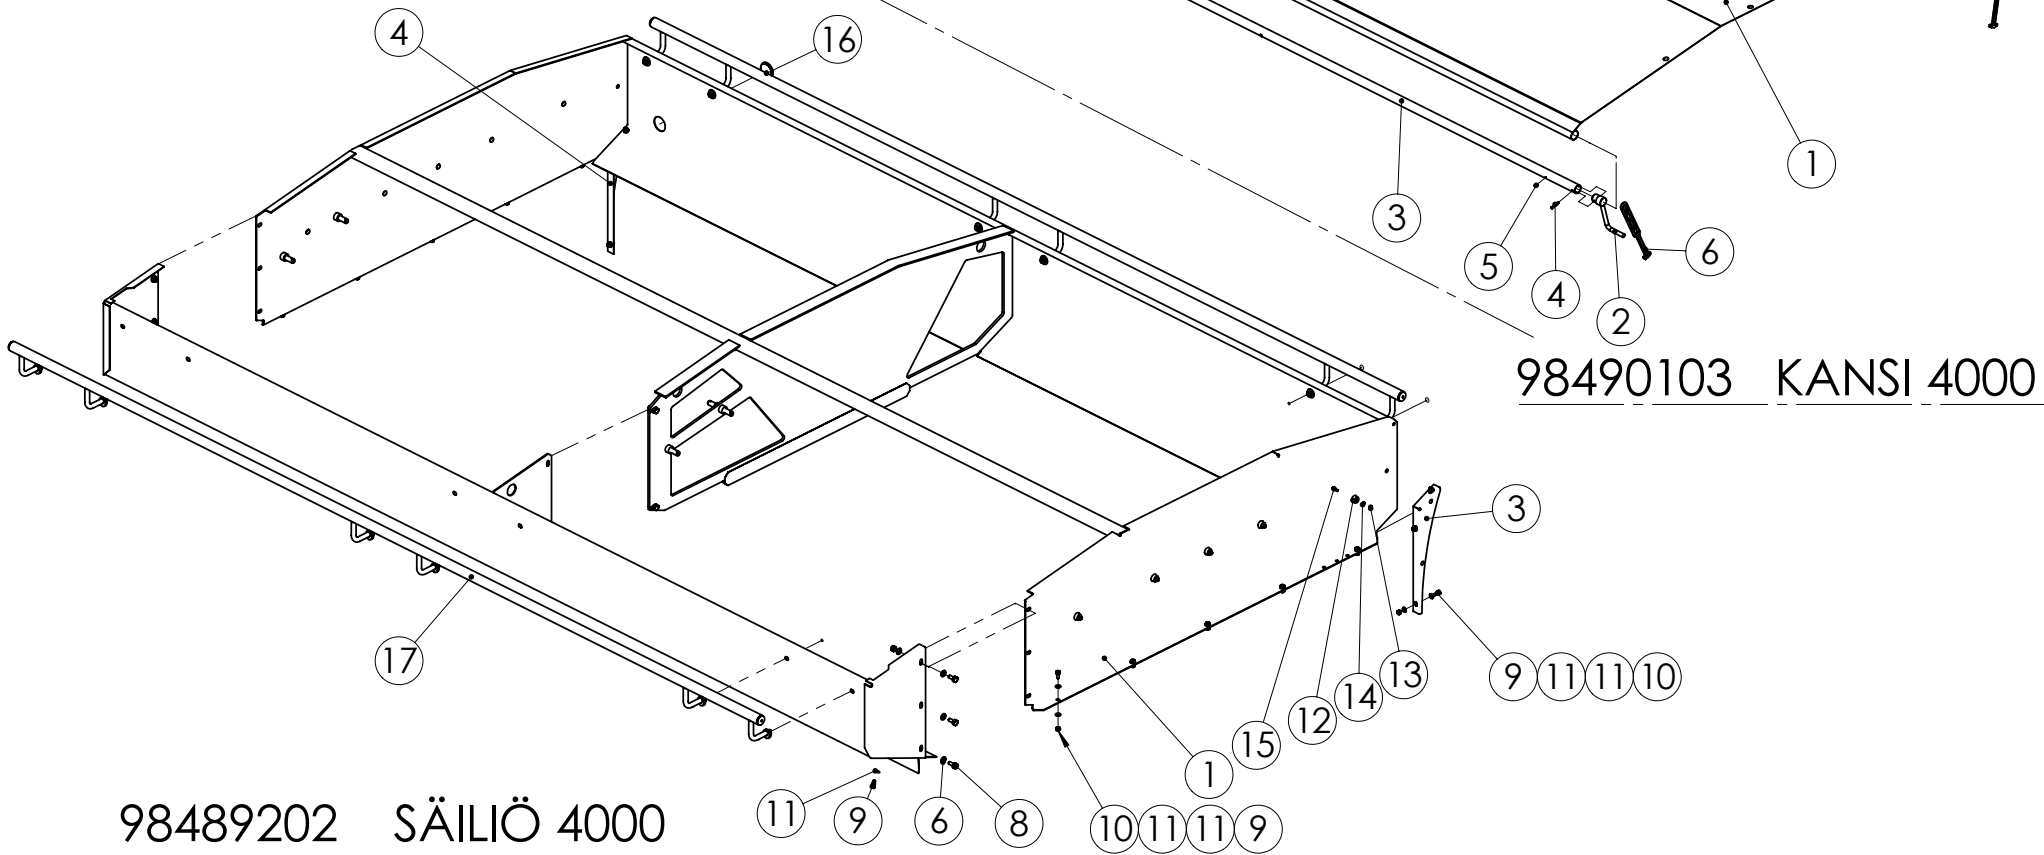

98701503 KAIDE 4000 KP.

Pos.	Part No	Pcs	Osan nimi	Description	Benämning	Tyyppi
1	98701463	1	Kaide	Handrail	Räcke	
2	02045865	2	Tulppa	Plug	Plugg	PT-28/32-H UJANEN Oy/ETOLA
3	02161444	6	Lukitusmutteri	Locking nut	Låsmutter	M10 DIN985 8ZN NYLOC
4	05061061	12	Aluslaatta	Washer	Bricka	B10 DIN 9021

98490103 KANSI 4000

Pos.	Part No	Pcs	Osan nimi	Description	Benämning	Tyyppi
1	98490223	1	Kansi	Cover plate	Lock	
2	98221264	4	Veivi	Crank lever	Vev	
3	98490364	2	Putki	Tube	Rör	
4	02062549	4	Jousisokka	Spring pin	Fjäderpinne	6x32 DIN1481 55SI7ZN
5	02201260	8	Vetoniitti	Pop-rivet	Pop-nit	4x8,5 TAP/D56/LF
6	01930017	14	Kumitanko	Rubber bar	Gummistång	

98489202 SÄILIÖ 4000

Pos.	Part No	Pcs	Osan nimi	Description	Benämning	Tyyppi
1	98489361	1	Säiliö	Hopper	Behållar	
2	98489562	1	Takaseinä	Rear wall	Bakrevägg	
3	98339363	1	Levy	Plate	Plåt	
4	98339263	1	Levy 2	Plate 2	Plåt 2	
5	05012384	2	Kuusioruuvi	Hexagon bolt	Sexkantskruv	M10x30 SFS2064 M8.8ZN
6	05061085	16	Aluslaatta	Washer	Bricka	11 SFS2042 FEZN
7	02161444	8	Lukitusmutteri	Locking nut	Låsmutter	M10 DIN985 8ZN NYLOC
8	05012345	6	Kuusioruuvi	Hexagon bolt	Sexkantskruv	M10x25 SFS2064 M8.8ZN
9	05011895	18	Kuusioruuvi	Hexagon bolt	Sexkantskruv	M8x20 SFS2064 M8.8ZN
10	02151051	18	Lukitusmutteri	Locking nut	Låsmutter	M8 DIN985 8ZN NYLOC
11	05061656	36	Aluslaatta	Washer	Bricka	9 SFS2042 FEZN
12	01930018	10	Nuppi	Knop	Knopp	
13	02161758	10	Lukitusmutteri	Locking nut	Låsmutter	M6 DIN985 8ZN NYLOC
14	05061631	10	Aluslaatta	Washer	Bricka	6,6 SFS2042 FEZN
15	02080476	10	Lukkoruuvi	Set-screw	Ställskruv	M6x25 SFS2458 4.6ZN
16	96183304	2	Ikkuna	Window	Fönster	
17	98701503	2	Kaide	Handrail	Räcke