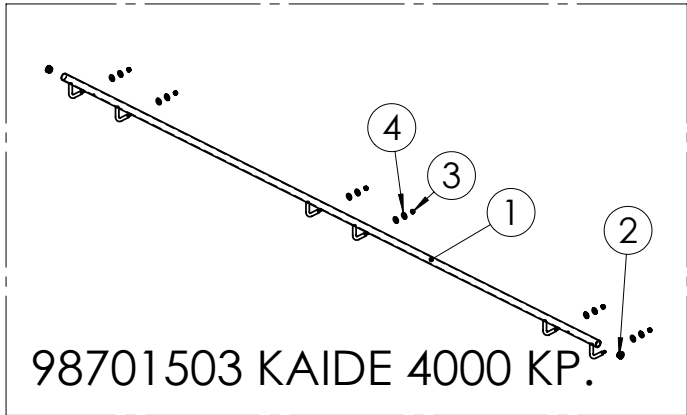

98701503 KAIDE 4000 KP.

Pos.	Part No	Pcs	Osan nimi	Description	Benämning	Tyyppi
1	98701463	1	Kaide	Handrail	Räcke	
2	02045865	2	Tulppa	Plug	Plugg	PT-28/32-H UJANEN Oy/ETOLA
3	02161444	6	Lukitusmutteri	Locking nut	Låsmutter	M10 DIN985 8ZN NYLOC
4	05061061	12	Aluslaatta	Washer	Bricka	B10 DIN 9021

98490103 KANSI 4000

Pos.	Part No	Pcs	Osan nimi	Description	Benämning	Tyyppi
1	98490223	1	Kansi	Cover plate	Lock	
2	98221264	4	Veivi	Crank lever	Vev	
3	98490364	2	Putki	Tube	Rör	
4	02062549	4	Jousisokka	Spring pin	Fjäderpinne	6x32 DIN1481 55SI7ZN
5	02201260	8	Vetoniitti	Pop-rivet	Pop-nit	4x8,5 TAP/D56/LF
6	01930017	14	Kumitanko	Rubber bar	Gummistång	

98489202 SÄILIÖ 4000

Pos.	Part No	Pcs	Osan nimi	Description	Benämning	Tyyppi
1	98489361	1	Säiliö	Hopper	Behållar	
2	98489562	1	Takaseinä	Rear wall	Bakrevägg	
3	98339363	1	Levy	Plate	Plåt	
4	98339263	1	Levy 2	Plate 2	Plåt 2	
5	05012384	2	Kuusioruuvi	Hexagon bolt	Sexkantskruv	M10x30 SFS2064 M8.8ZN
6	05061085	16	Aluslaatta	Washer	Bricka	11 SFS2042 FEZN
7	02161444	8	Lukitusmutteri	Locking nut	Låsmutter	M10 DIN985 8ZN NYLOC
8	05012345	6	Kuusioruuvi	Hexagon bolt	Sexkantskruv	M10x25 SFS2064 M8.8ZN
9	05011895	18	Kuusioruuvi	Hexagon bolt	Sexkantskruv	M8x20 SFS2064 M8.8ZN
10	02151051	18	Lukitusmutteri	Locking nut	Låsmutter	M8 DIN985 8ZN NYLOC
11	05061656	36	Aluslaatta	Washer	Bricka	9 SFS2042 FEZN
12	01930018	10	Nuppi	Knop	Knopp	
13	02161758	10	Lukitusmutteri	Locking nut	Låsmutter	M6 DIN985 8ZN NYLOC
14	05061631	10	Aluslaatta	Washer	Bricka	6,6 SFS2042 FEZN
15	02080476	10	Lukkoruuvi	Set-screw	Ställskruv	M6x25 SFS2458 4.6ZN
16	96183304	2	Ikkuna	Window	Fönster	
17	98701503	2	Kaide	Handrail	Räcke