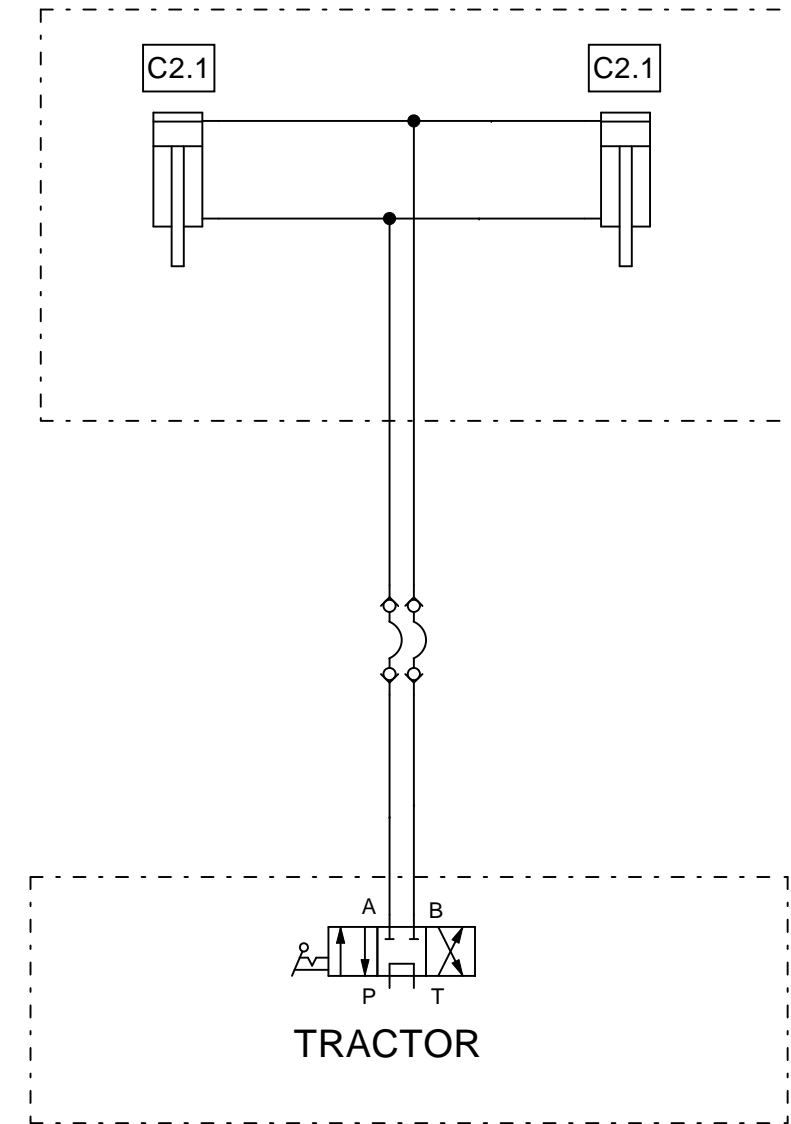

NOVACOMBI 3000-4000 CROSSBAR HYDRAULIC CIRCUIT VER.1.