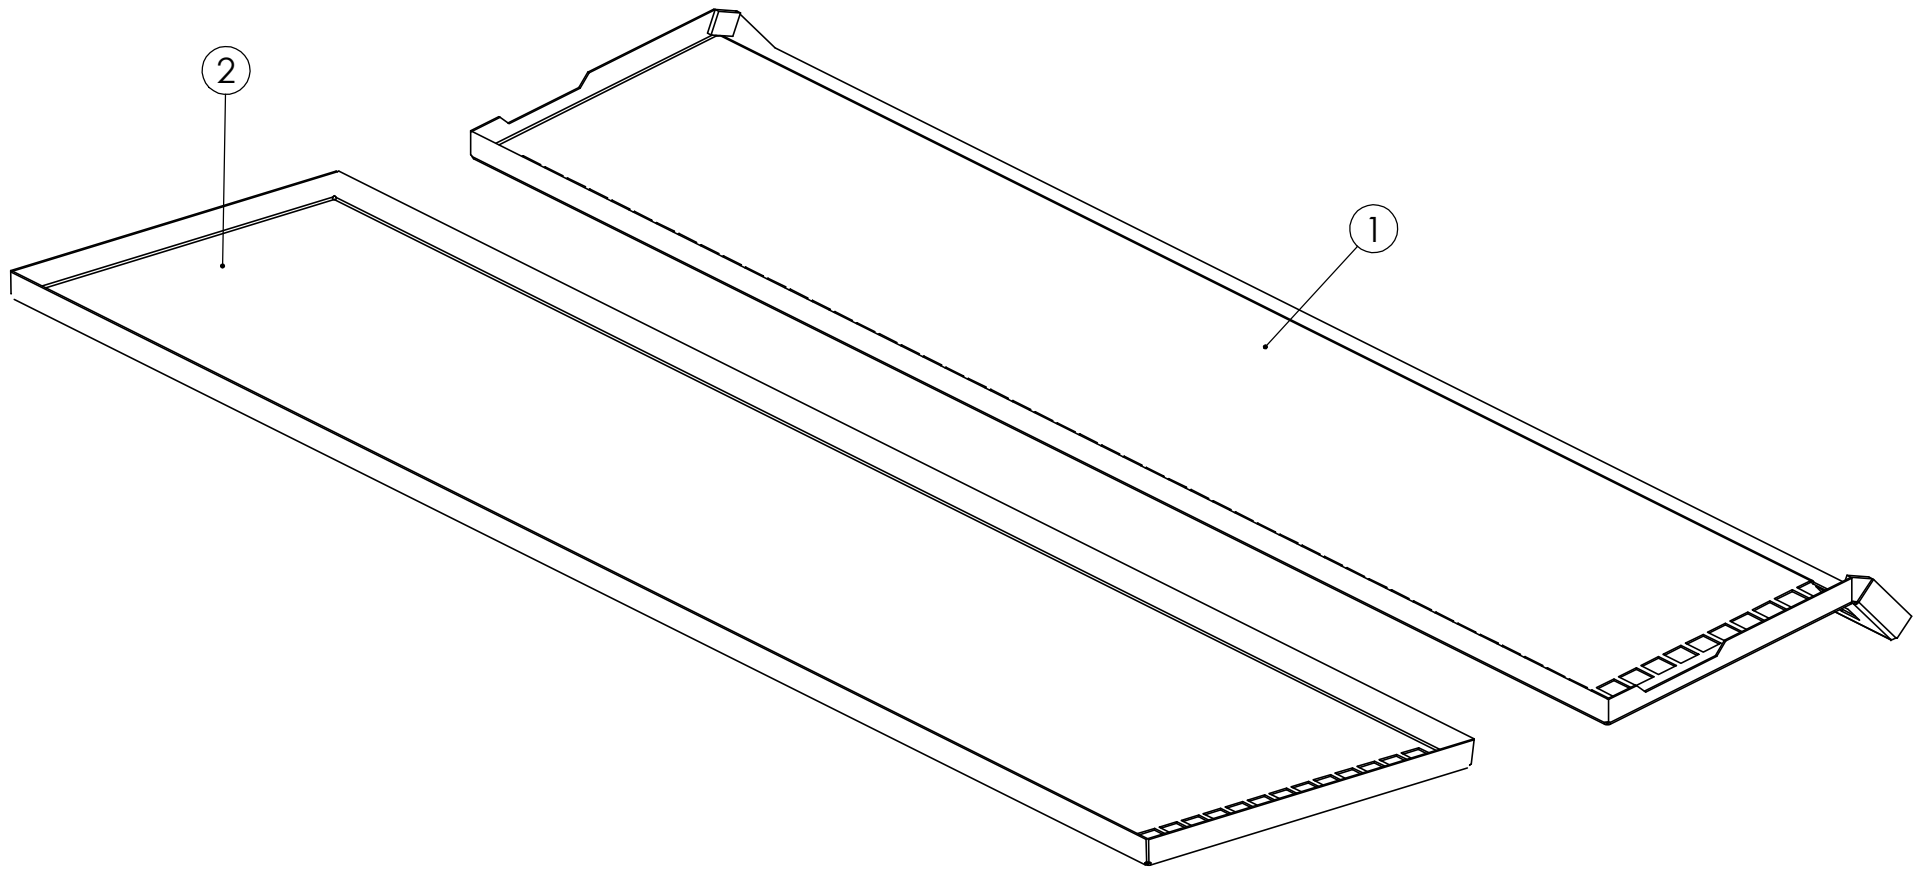

98499073 SIEMEN SEULA 3000

Pos.	Part No	Pcs	Osan nimi	Description	Beschreibung	Benämning	Наименование	Тyyppi
1	98499373	1	Seula	Sieve	Sieb	Säll		
2	98492273	1	Seula	Sieve	Sieb	Säll