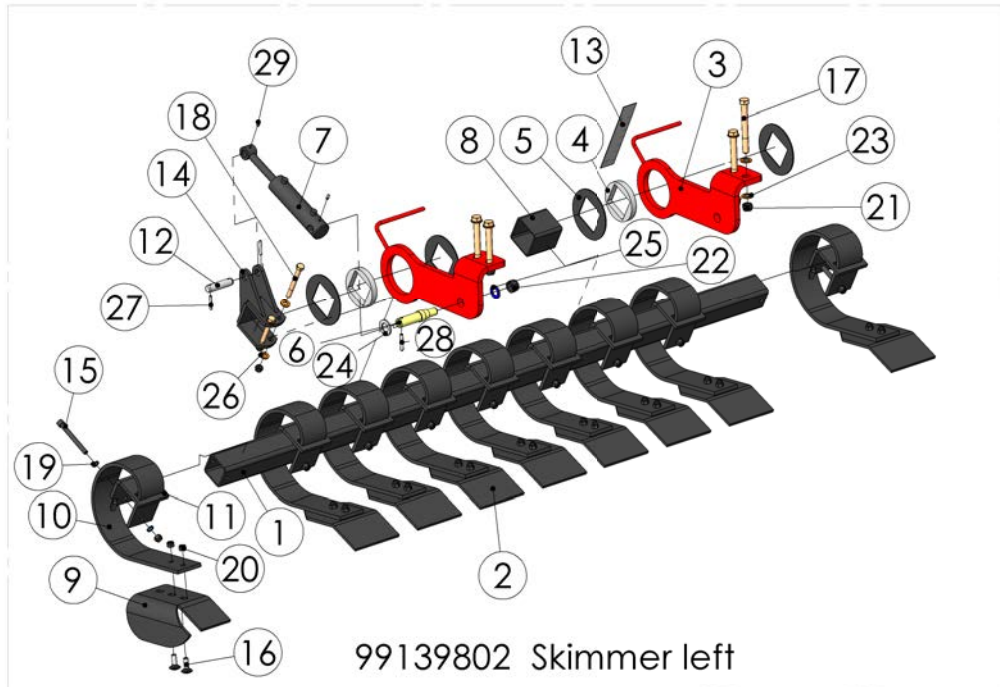

99161502 Levelling board
(Extra equipment)