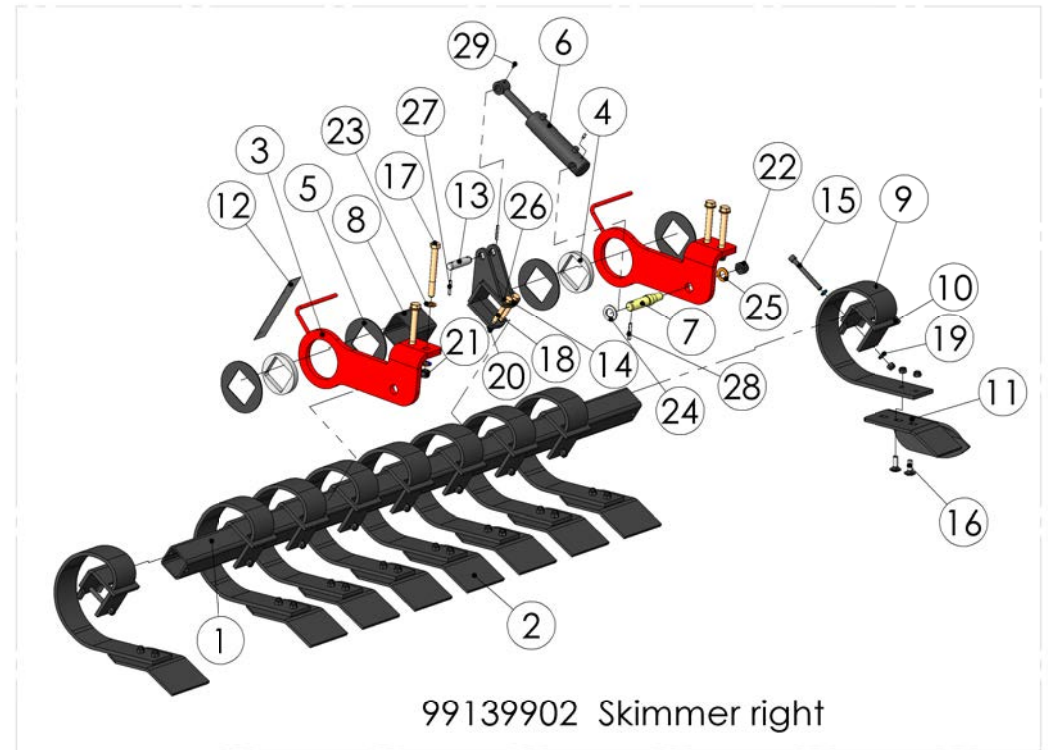

99161502 Levelling board
(Extra equipment)