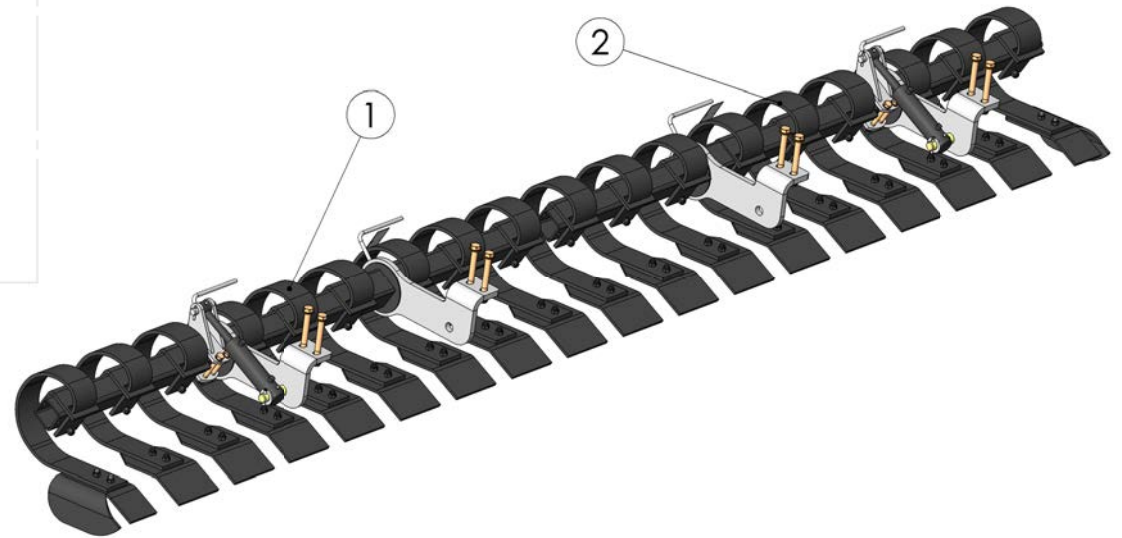

99161502 Levelling board
(Extra equipment)