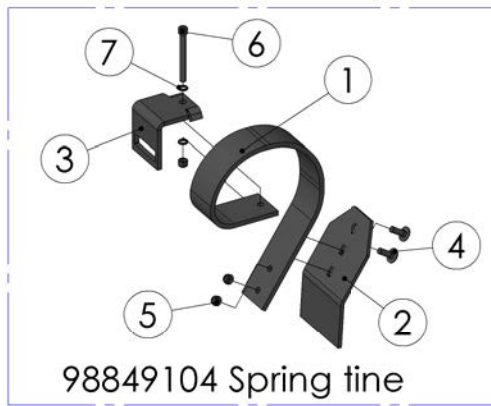

99161502 Levelling board
(Extra equipment)