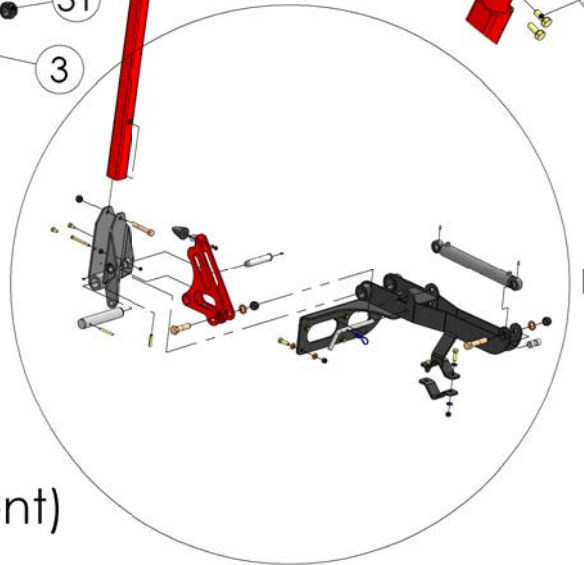

D
1 : 15

99111202 Markers (Extra equipment)