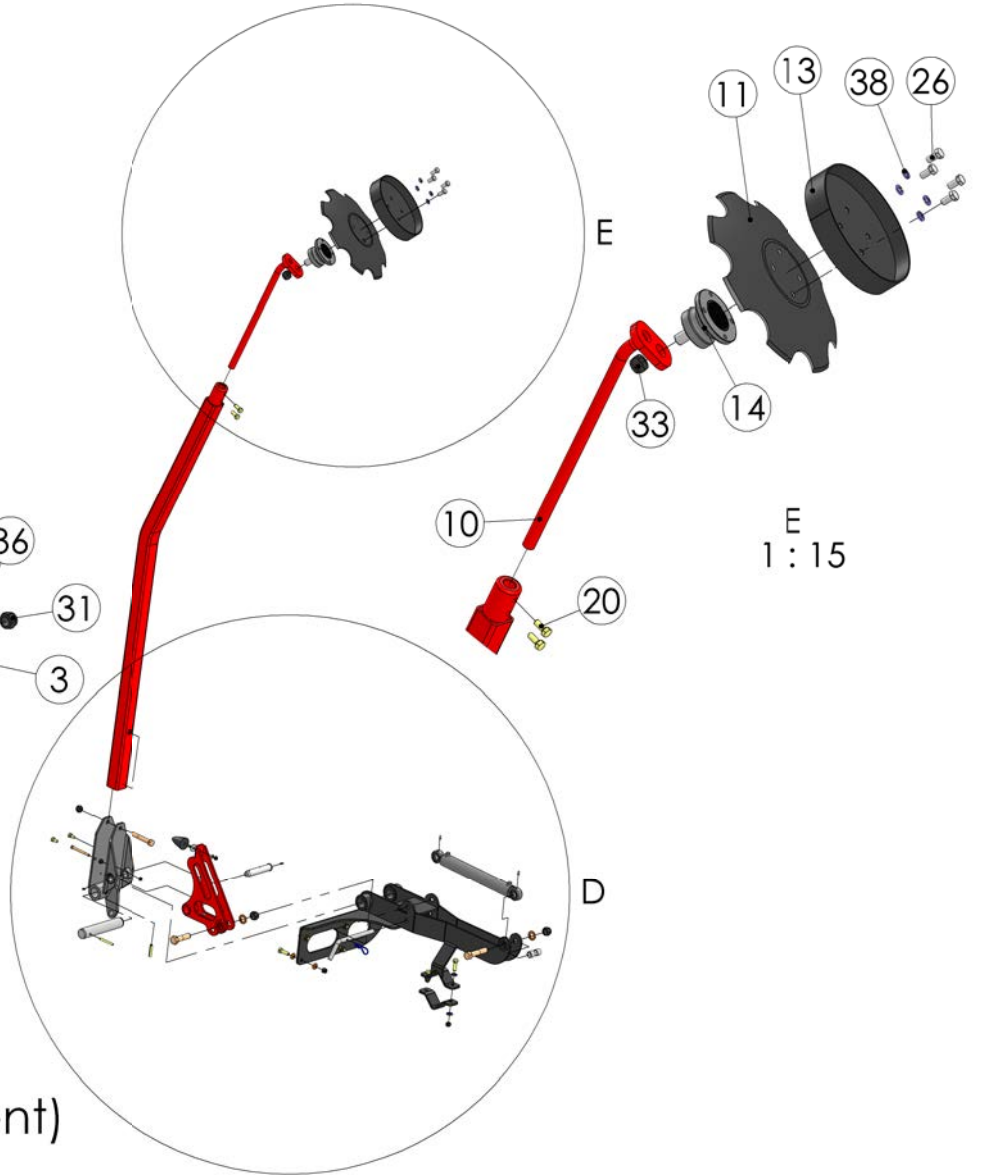

D
1 : 15

99111202 Markers (Extra equipment)