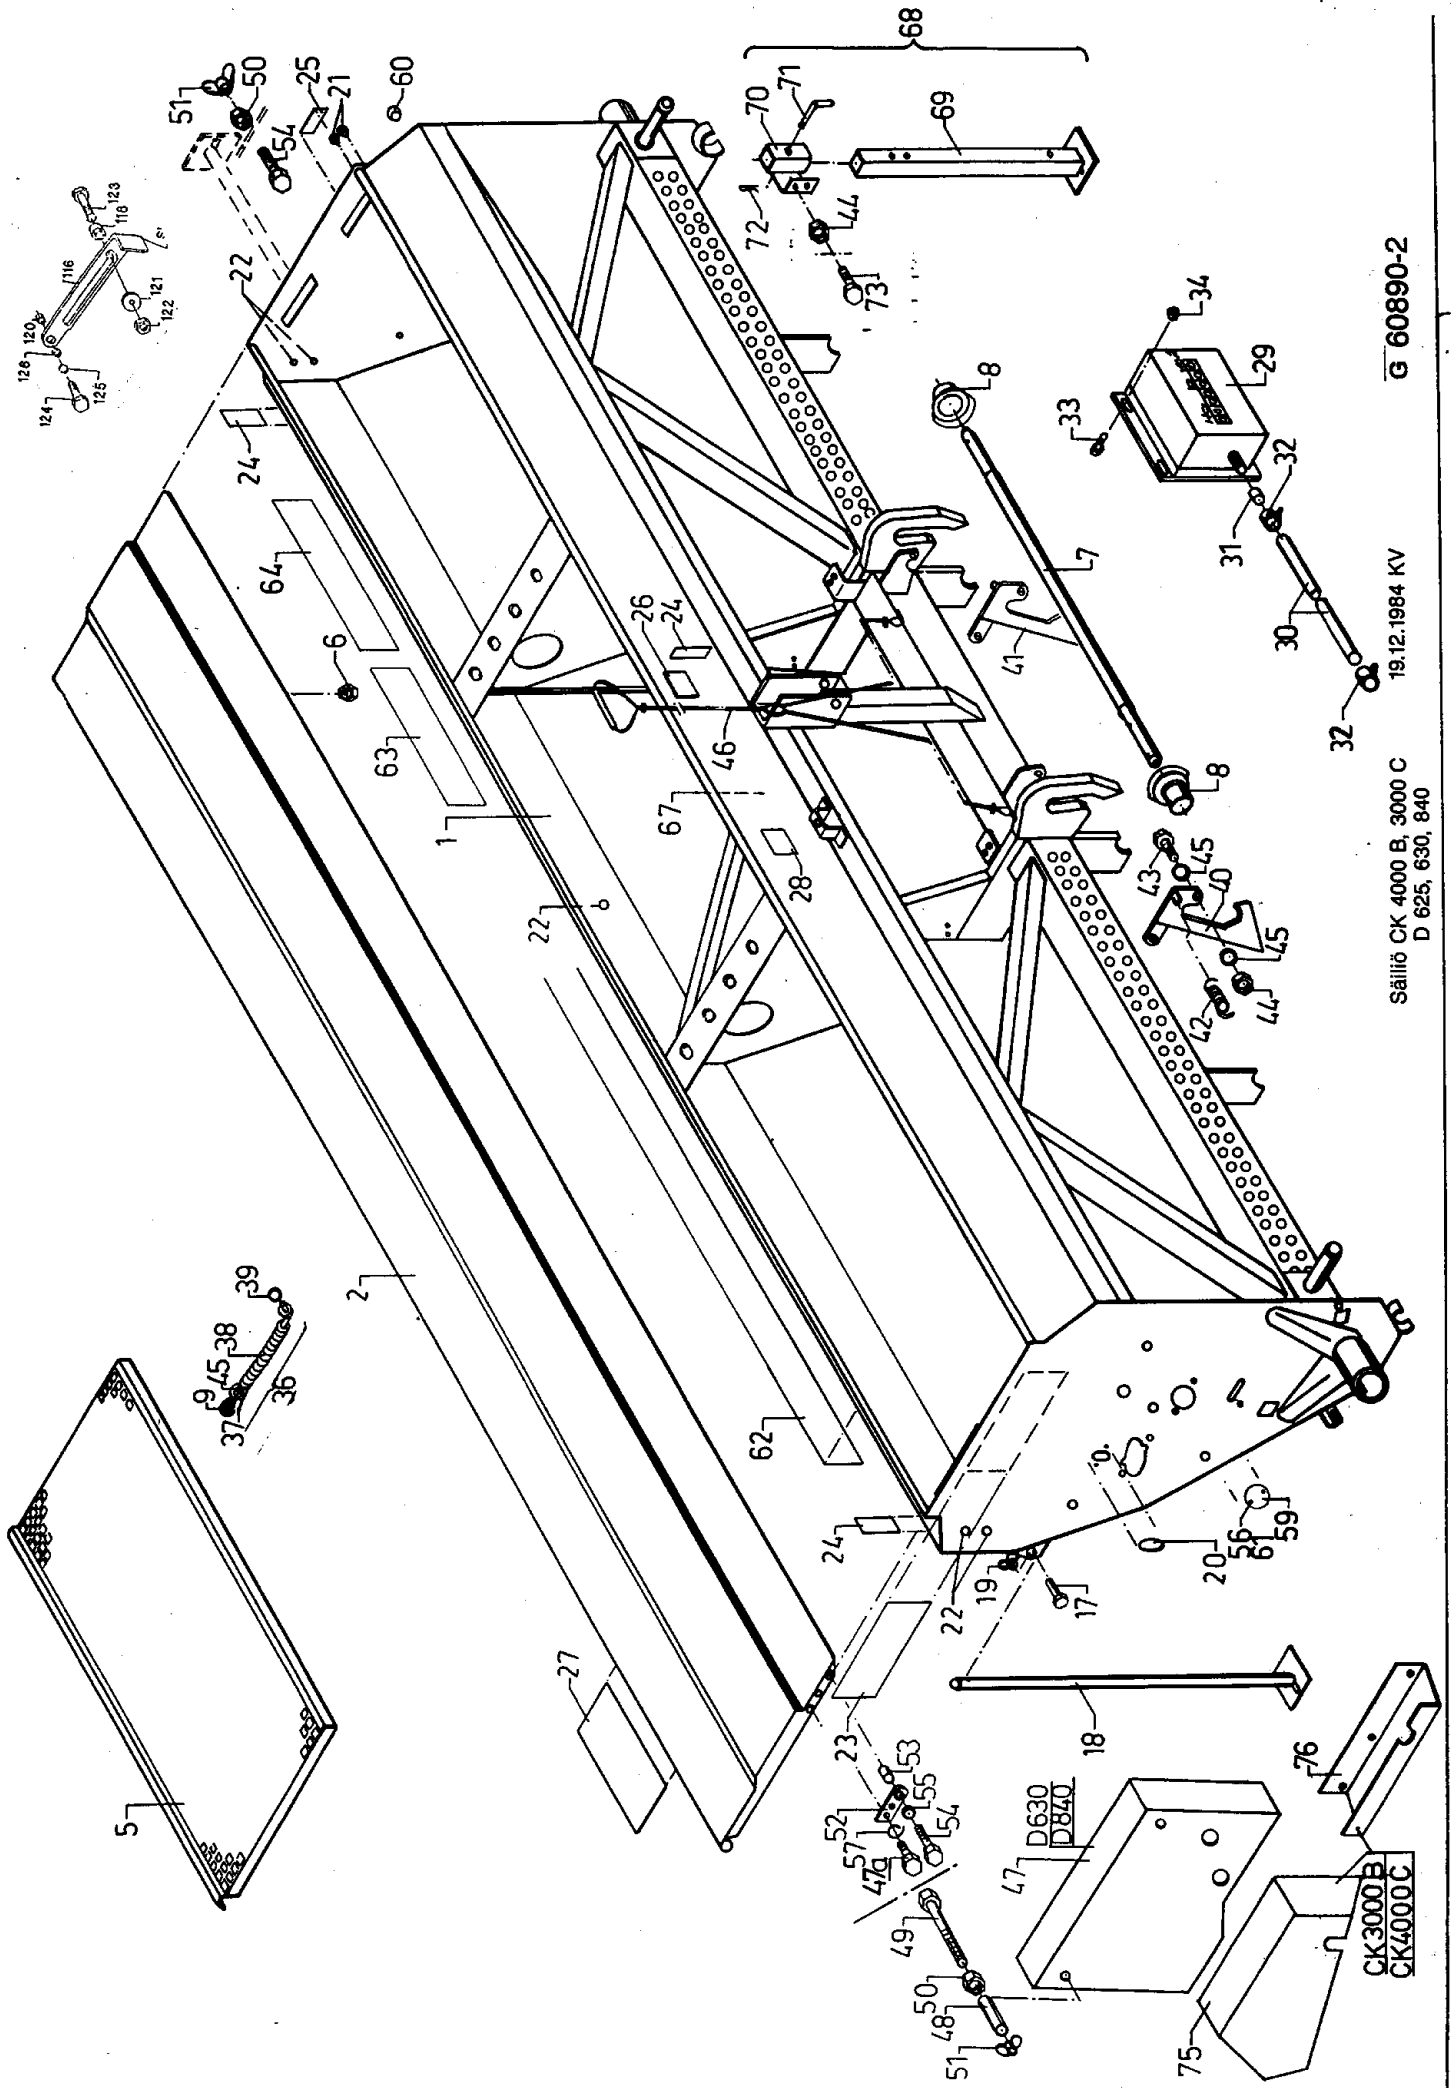

G 60890-2

19.12.1984 KV

Sallio CK 4000 B, 3000 C
D 625, 630, 840

SÄILIÖ CK3000B, 4000C 10.01.2000 KV BEHÄLLÄRE HOPPER

VIITE REF.ITY REF.No	TILAUS N:o DETALJINR PART No	3000	4000	VARAOSAN NIMI	BENÄMNING	DESCRIPTION
1	95998761	1	-	SÄILIÖ	BEHÄLLÄRE	HOPPER
1	95989161	-	1	SÄILIÖ	BEHÄLLÄRE	HOPPER
2	98150723	1	-	KANSI	LOCK	LID
2	97992323	-	1	KANSI	LOCK	LID
5	95799012	-	3	SEULA	SALL	SIEVE
5	95999912	2	-	SEULA	SALL	SIEVE
7	96119914	1	1	VETOKARTTU	DRAGSTÄNG	DRAWBAR
8	96120044	2	2	OHJAUSOSA	STYRDEL	STEERING PIECE
9	02161638	1	2	KUUSIOMUTTERI M10	MUTTER	NUT
17	02091081	1	1	KUUSIORUUVI M12x40 8.8	SKRUV	SCREW
18	95812514	1	1	SEISONTATUKI	STÖDBEN	SUPPORT
19	02161846	1	1	SIIPIMUTTERI M12 4 ZN	MUTTER	NUT
20	94430164	1	1	PEITELEVY	TÄCKSKIVA	COVER PLATE
21	02045864	2	2	MUOVITULPPA DBI N:o 6	PLASTPROPP	PLASTIC PLUG
22	02040231	5	5	MUOVITULPPA DBI N:o 15	PLASTPROPP	PLASTIC PLUG
23	96137603	1	1	PÄÄTYTEIPPI	DEKAL	TAPE
24	94665704	3	3	NOSTOPAIKAN TEIPPI	DEKAL LYFTKROK	TAPE LIFTER
25	94543004	1	1	TEIPPI	DEKAL	TAPE
26	93884304	1	1	KONEKILPI	MASKINSKYLT	SHIELD
27	96811403	1	1	KYLVÖTAULUKKO	SÄTABELL	SOWING CHART
28	94499304	1	1	OHJETEIPPI	INSTRUKTIONSEKAL	TAPE WITH INSTRUCTIONS
29	02040471	1	1	PINTA-ALAMITT. TYYPPI 110	AREALMÄTARE	AREA METERING DEVICE
30	96000104	1	-	LETKU	SLANG	HOSE
30	95799304	-	1	LETKU	SLANG	HOSE
31	95693444	1	1	HOLKKI	HYLSA	SLEEVE

Piir. n:o 77779-3