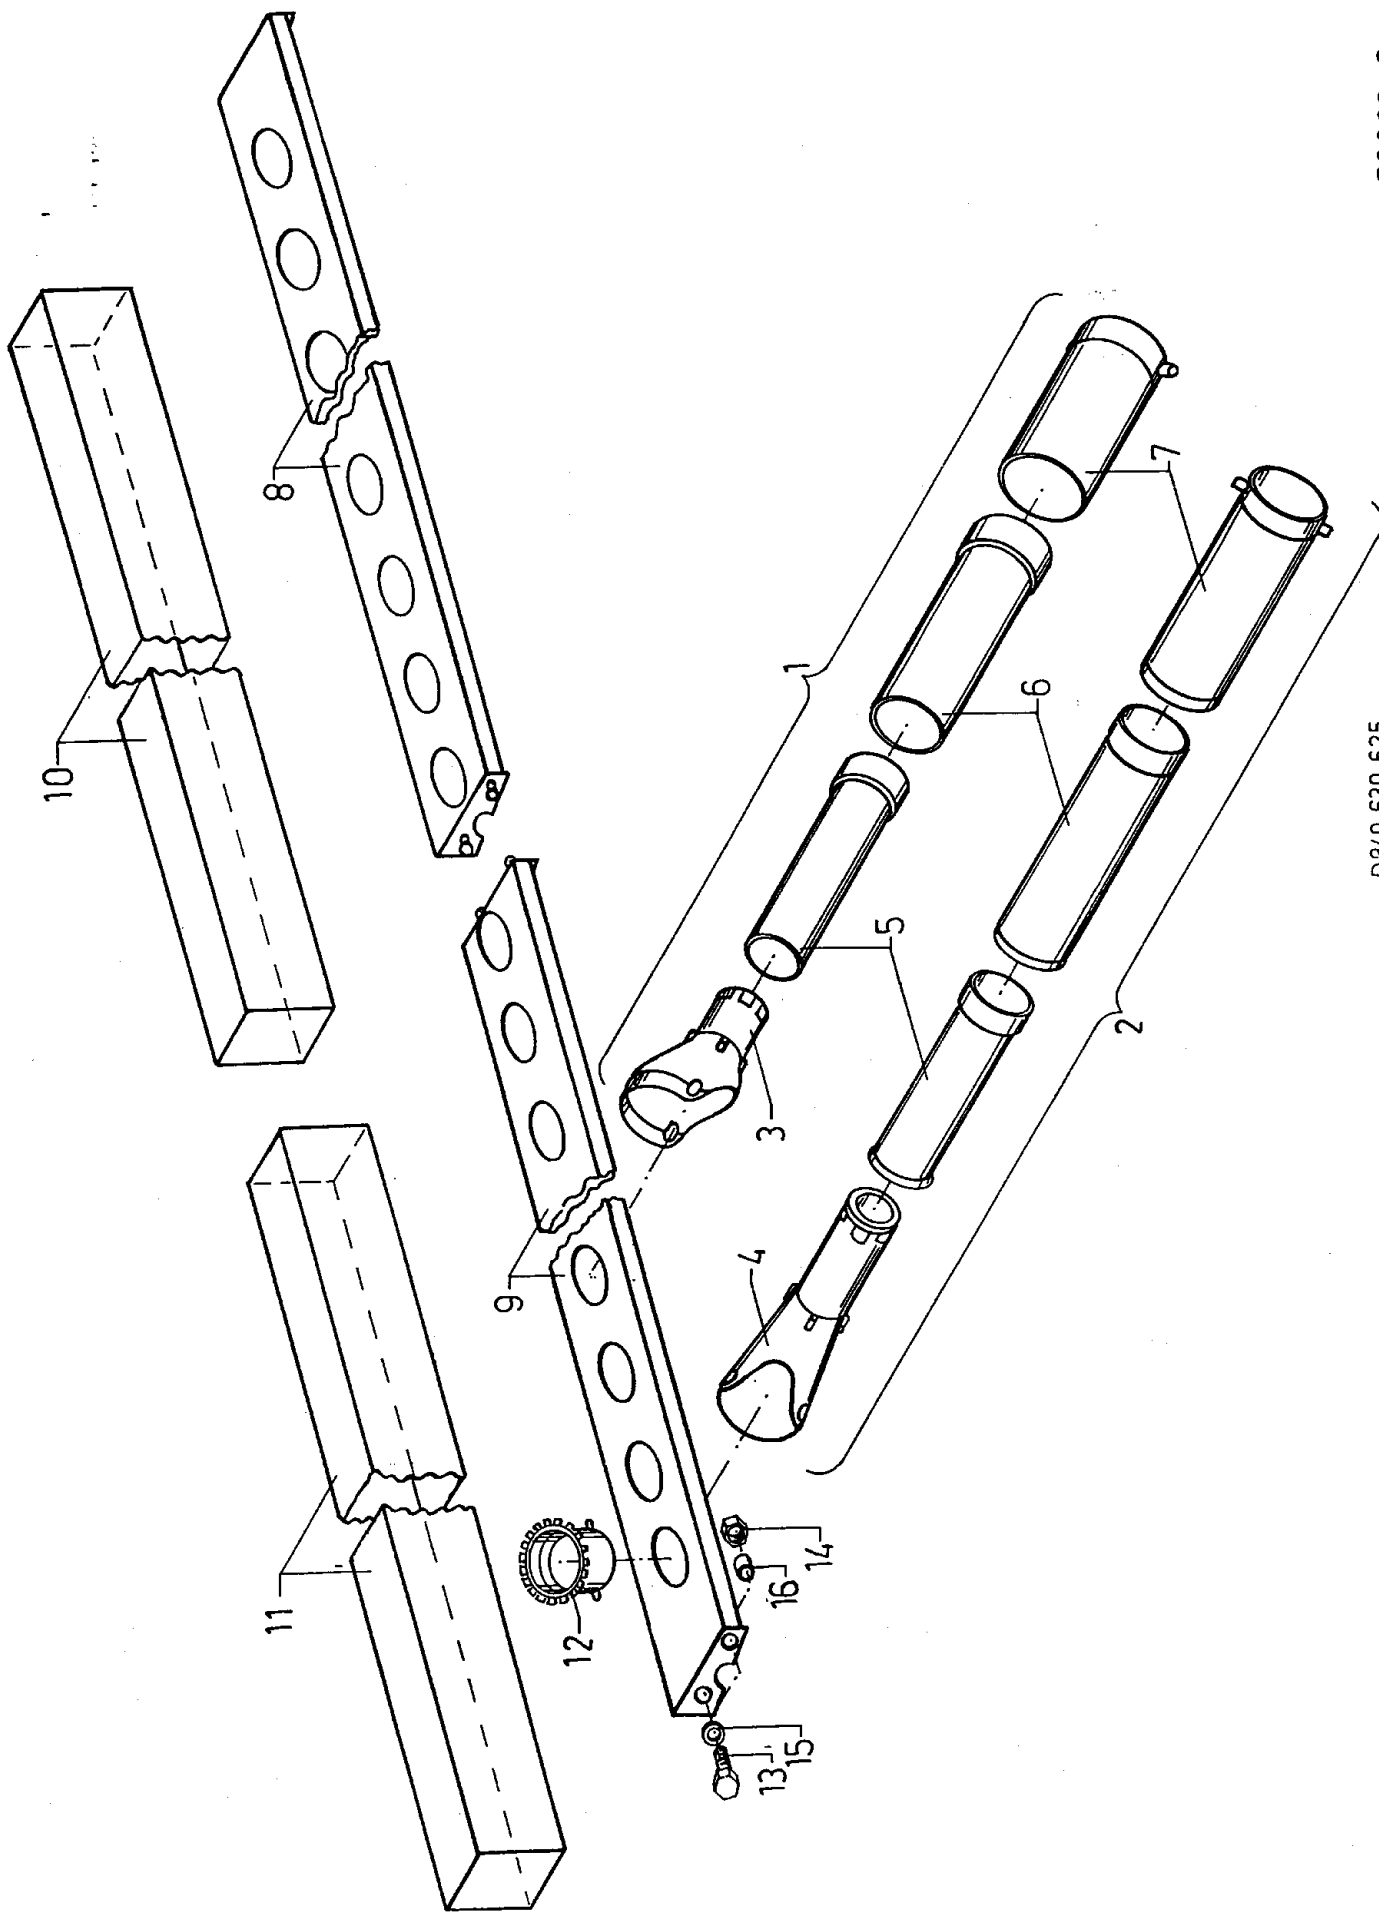

SIEMENPUTKISTO CK 3000 B, 4000 C

SÄRAR

SEED TUBES

Viite Ref.nr. Ref.no	Til.n:o Detailnr. Part No	CK 3000	CK 4000	Varaosan nimi	Benämning	Description
—	95986601	—	—	Siemenputkisto, kok.pano	Sårör, komplett	Seed tubes, compl
—	95986501	1	—	Siemenputkisto, kok.pano	Sårör, komplett	Seed tubes, compl.
—	95805801	—	1	Siemenputkisto, kok.pano	Sårör, komplett	Seed tubes, compl.
1	95779203	10	12	Etuvantaan teleskooppi	Teleskoprör, främre bill	Front telescope
2	95779303	15	21	Takavantaan teleskooppi	Teleskoprör, bakre bill	Rear telescope
3	95675614	10	14	Suppilo, etuvantaalle	Nedmatningssträtt, fr. bill	Cone, front coultter
4	95675513	15	19	Suppilo, takavantaalle	Nedmatningssträtt, bakre bill	Cone, rear coultter
5	95768214	25	33	Yläputki	Rör, övre	Upper tube
6	95771914	25	33	Keskiputki	Rör, mellersta	Middle tube
7	95675714	25	33	Alaputki	Rör, nedre	Lower tube
8	95987663	—	—	Telesk.kannatin, oik.	Sårörskonsoll, höger	Telescope supporter, right
8	95986863	—	—	Telesk.kannatin, oik.	Sårörskonsoll, höger	Telescope supporter, right
8	95797163	—	1	Telesk. kannatin, oik.	Sårörskonsoll, höger	Telescope supporter, right
9	95987563	—	—	Telesk.kannatin, vas.	Sårörskonsoll, vänster	Telescope supporter, left
9	95986763	1	—	Telesk.kannatin, vas.	Sårörskonsoll, vänster	Telescope supporter, left
9	95797263	—	1	Telesk.kannatin, vas.	Sårörskonsoll, vänster	Telescope supporter, left
10	95672123	—	—	Koekylvökauk. oik. ja vas.	Vridprovstråg h. och v.	Calibration trough r&l
10	95987223	1	—	Koekylvökaukalo, oik.	Vridprovstråg, höger	Calibration trough right
10	95797529	—	1	Koekylvökaukalo, oik.	Vridprovstråg, höger	Calibration trough right
11	95987123	1	—	Koekylvökaukalo, vas.	Vridprovstråg, vänster	Calibration trough left
11	95797624	—	1	Koekylvökaukalo, vas.	Vridprovstråg, vänster	Calibration trough left
12	95675413	25	33	Nivelosa	Led	Link
13	05011616	4	4	Kuusioruuvi M6 x 25	Skruv	Screw
14	02161758	4	4	Lukitusmutteri M6 8	Låsmutter	Nut
15	02071430	8	8	Aluslaatta 6 Fe Zn	Bricka	Washer
16	95858644	4	4	Holkki	Hylsa	Sleeve