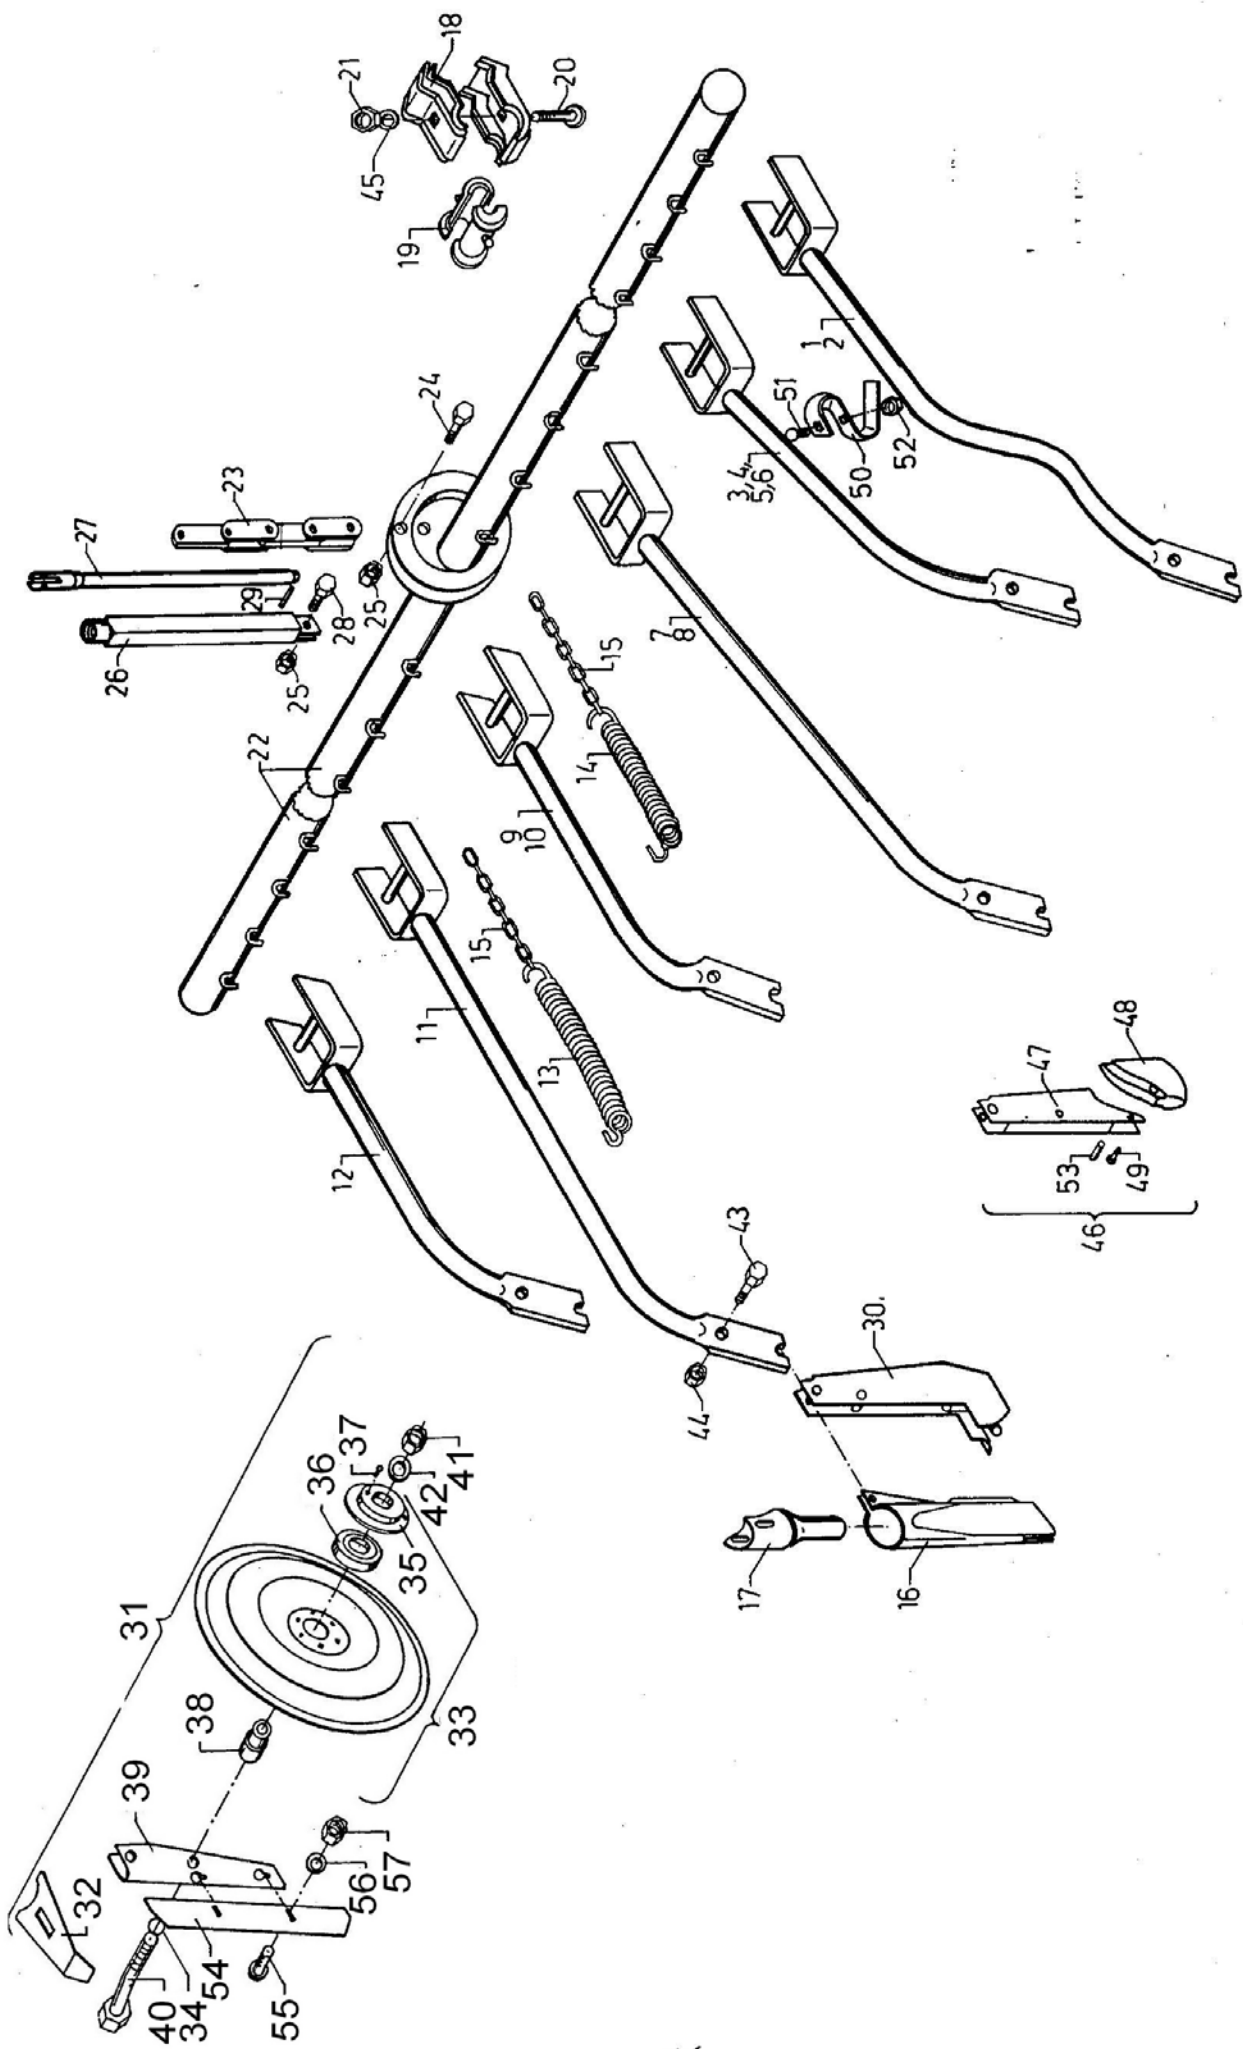

Viite Ref.nr. Ref.no	Til.n:o Detailnr. Part No	CK 3000 B	CK 4000 C	Varaosan nimi	Benämning	Description
—	95971802	—	—	Vantaiden varsisto, kok.p	Billarmar, komplett	Coultter arms, compl.
—	95971702	1	—	Vantaiden varsisto, kok.p	Billarmar, komplett	Coultter arms, compl.
—	95779902	—	1	Vantaiden varsisto, kok.p	Billarmar, komplett	Coultter arms, compl.
1	95730412	1	1	Takav.vars, oik.n:o 1	Bakre billarm, höger	Rear coultter arm, right
2	95730512	1	1	Takav.vars, vas. n:o 1	Bakre billarm, vänster	Rear coultter arm, left
3	95730612	1	1	Väliv.vars, oik. n:o 2	Mellanbillarm, höger	Middle coultter arm, right
4	95730712	1	1	Väliv.vars, vas. n:o 2	Mellanbillarm, vänster	Middle coultter arm, left
5	95780012	1	1	Väliv.v. oik. n:o 2 1-kv	Mellanbillarm, hög. nr 2. 1-s	Middle, right 2 single dis
6	95780212	1	1	Väliv.v. vas. n:o 2 1-kv	Mellanbillarm, hög. nr 2, 1-s	Middle, left 2, single dis
7	95730812	1	1	Taka.vars, oik. n:o 3	Bakre billarm, höger nr 3	Rear coultter arm, right 3
8	95730912	1	1	Takav.vars, vas. n:o 3	Bakre billarm, vänster	Rear coultter arm, left 3
9	95731113	1	1	Etuv.vars, oik. n:o 4	Främre billarm, höger	Front coultter arm, right 4
10	95731213	1	1	Etuv.vars, vas. n:o 4	Främre billarm, vänster	Front coultter arm, left 4
11	95731012	9	13	Takav.vars, suora	Bakre billarm, rak	Rear coultter arm, straight
12	95731313	8	12	Etuv.vars, suora	Främre billarm, rak	Front coultter arm, straight
13	95686544	13	17	Takav. jousi	Bakre billfjäder	Spring, rear coultter
14	95686344	12	16	Etuv. jousi	Främre billfjäder	Spring, front coultter
15	95661204	25	33	Keiju	Kedja	Chain
16	95670912	25	33	Vannasputki	Billrör	Coultter tube
17	95675813	25	33	Nivelputki	Rör med led	Articulated piece
18	95718613	50	66	Kiinnityskappale	Anfästningsdel	Fastening piece
19	95719312	50	66	Laakeripuolisko	Lager	Half of the bearing
20	02080386	25	33	Lukkoruuvi M10 x 80 8.8 Zn	Låsskruv	Screw
21	02161444	25	33	Lukitusmutteri M10 8 Zn	Låsmutter	Nut
22	96002214	—	—	Keskussäätöputki	Centralinställningsrör	Central regulating tube
22	95736413	1	—	Keskussäätöputki	Centralinställningsrör	Central regulating tube
22	96078414	—	1	Keskussäätöputki	Centralinställningsrör	Central regulating tube
23	95737643	1	1	Keskussäätöketju	Centralinställningsrör	Central regulating chain
24	05012426	1	1	Kuusioruuvi M10 x 35 8.8 Zn	Sexkantskruv	Screw
25	02151051	27	35	Lukitusmutteri 8 Zn	Låsmutter	Nut
26	95737213	1	1	Säätöputki	Inställningsrör	Regulating tube
27	95736843	1	1	Säätöruuvi	Inställningskruv	Regulating screw
28	05012440	1	1	Kuusioruuvi M10 x 40 8.8 Zn	Sexkantskruv	Screw
29	02060157	1	1	Jousisokka 5 x 20 Zn	Fiädersprint	Cotter pin
30	95670413	25	33	Siipivannas	Bandsåbill	Wing coultter