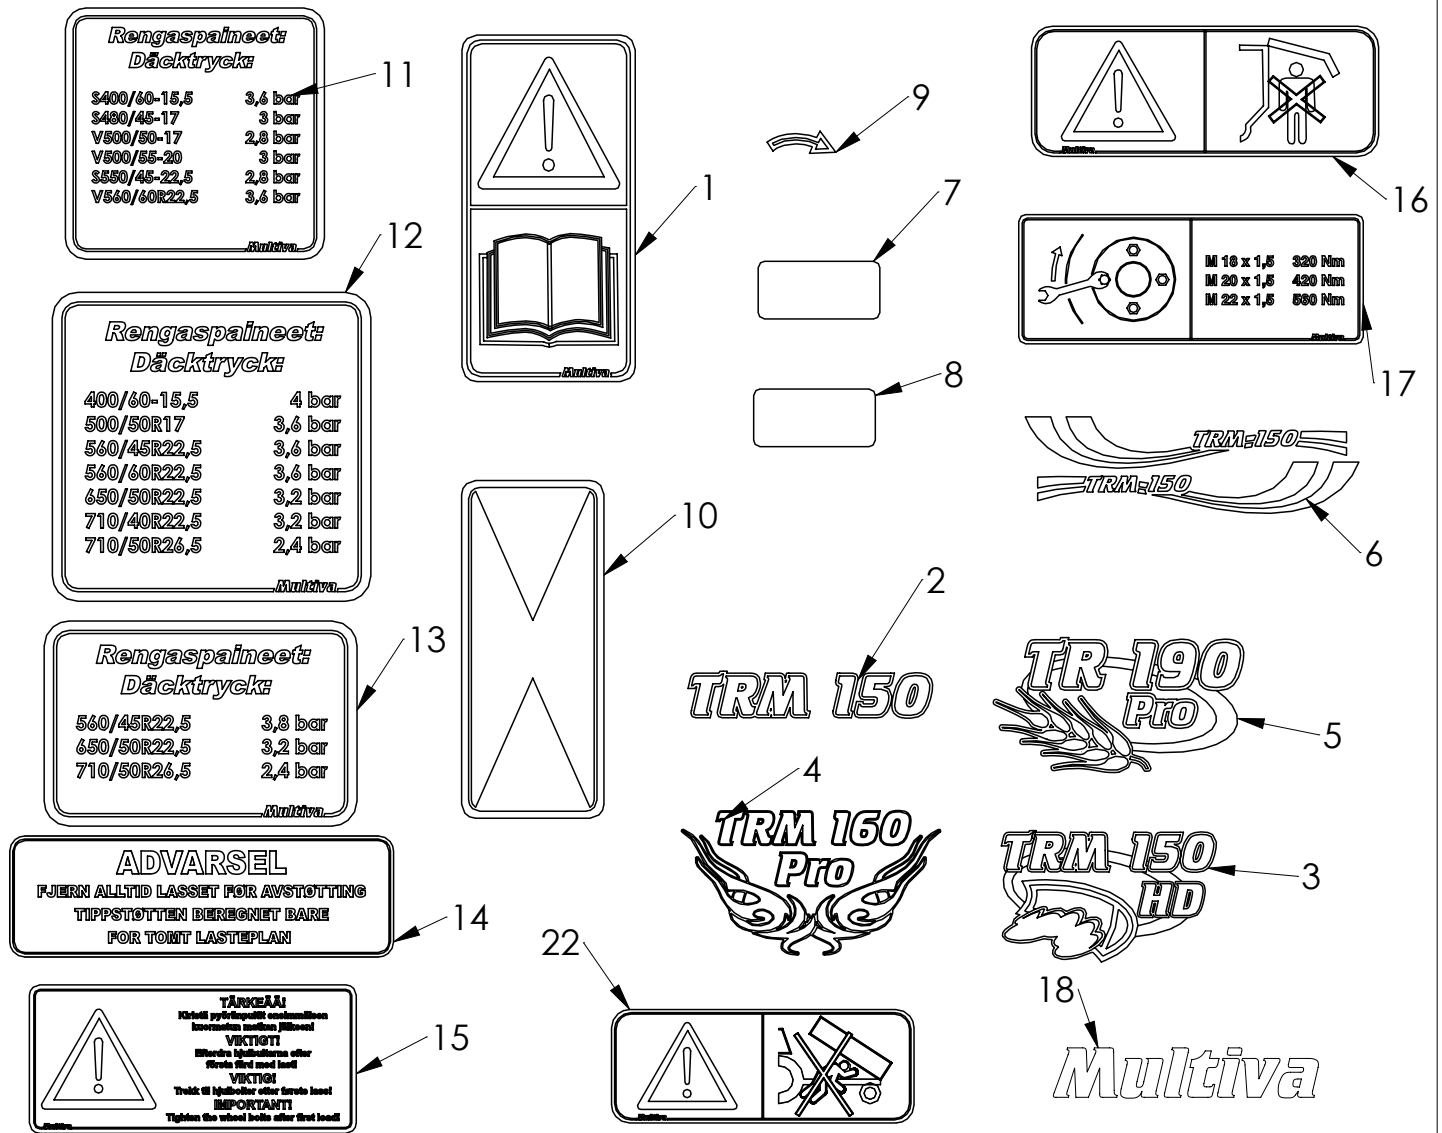

Pos.	Code	Nimitys	Description	Type	Pcs
1	02000160	Varoitustarra, ohjekirja	Warning sticker, manual		
2		Mallimerkintä, vaunu	Model sticker, trailer		
3		Mallimerkintä, vaunu	Model sticker, trailer	HD	
4		Mallimerkintä, vaunu	Model sticker, trailer	TRM Pro	
5		Mallimerkintä, vaunu	Model sticker, trailer	TR Pro	
6		Mallimerkintä, vaunu	Model sticker, trailer	TRM Farmer	
7	03000030	Heijastin	Reflector	valkoinen/ white 95x45mm	
8	03000040	Heijastin	Reflector	keltainen/ yellow 95x45mm	
9	02000130	Nuoli	Arrow	huoltotuki/ maintenance support	
10	02000140	Puomiosoitin	Drawbar scale	Jousipuomi/ drawbar suspension	
11	02000060	Rengaspainetarra	Type pressure chart	400-560mm	
12	02000070	Rengaspainetarra	Type pressure chart	400-710mm	
13	02000450	Rengaspainetarra	Type pressure chart	560-710mm	
14	02000460	Varoitustarra, huoltotuki	Warning sticker, maintenance support		
15	02000470	Pulttien kiristys	Wheel bolt tightening		
16	02000090	Varoitustarra, hydr. takalaita	Warning sticker, hydraulic tail gate		
17	02000080	Varoitustarra, pyörän pulttien kireys	Warning sticker, wheel bolts		
18	02000030	Multiva	Multiva sticker	keltainen/ yellow 80 mm	
19	02000110	Multiva	Multiva sticker	keltainen/ yellow outline 120mm	
20	02000120	Multiva	Multiva sticker	musta/ black outline 180mm	
21	02000020	Lukuesteteippi	Anti-skid tape	25x700mm	
22	02000050	Varoitustarra, lavalle nouseminen	Warning sticker, under the body