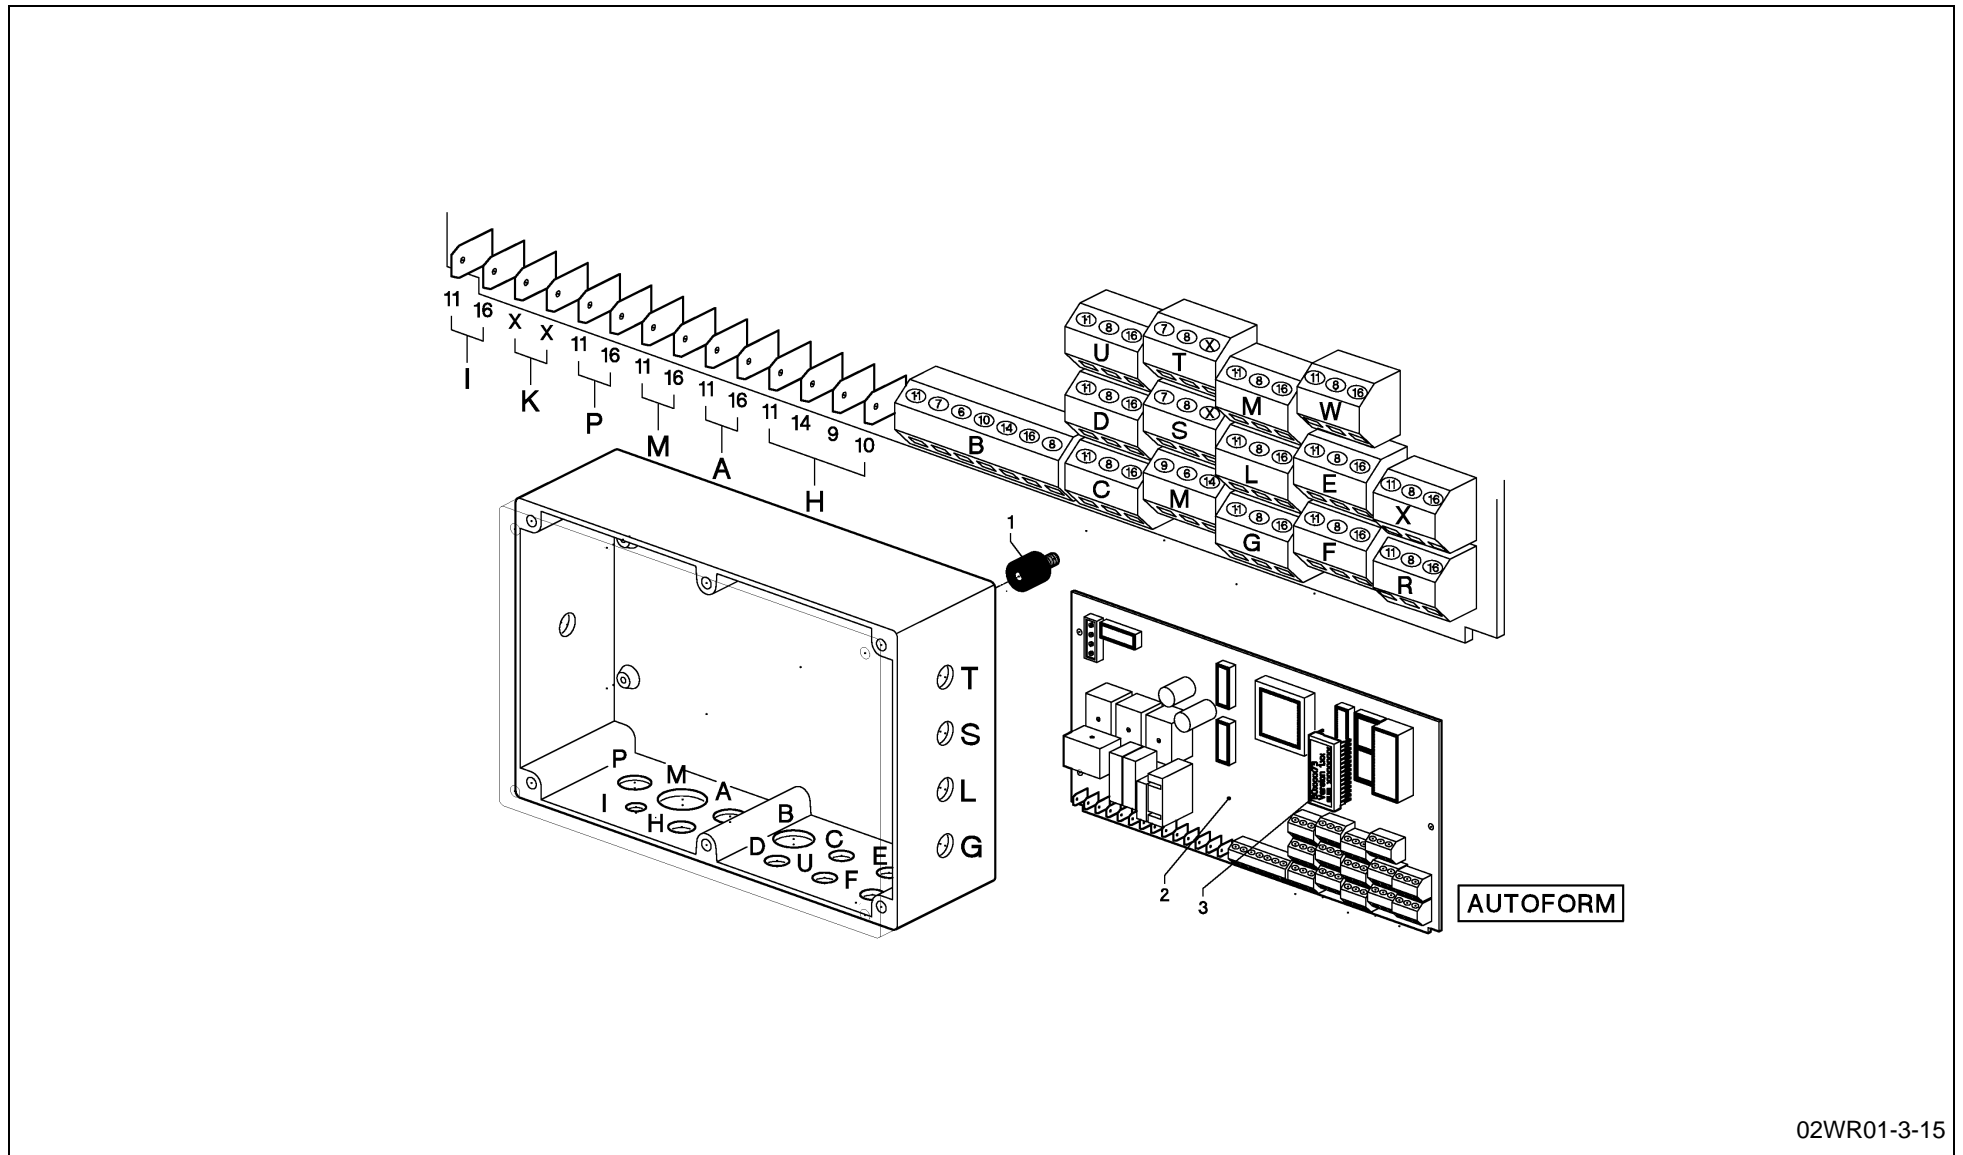

RV 1601 MKII BALEPACK / HYDRAULICS

SPMVG000428

RV 1601 MKII BALEPACK / HYDRAULICS

PosNo.	Part No.	Qty.	Description	Remark
41	VGDZ00327	2	HOSE ASSY, HP	

RV 1601 MKII BALEPACK / CONNECTIONS, ELEC.

02WR01-3-15