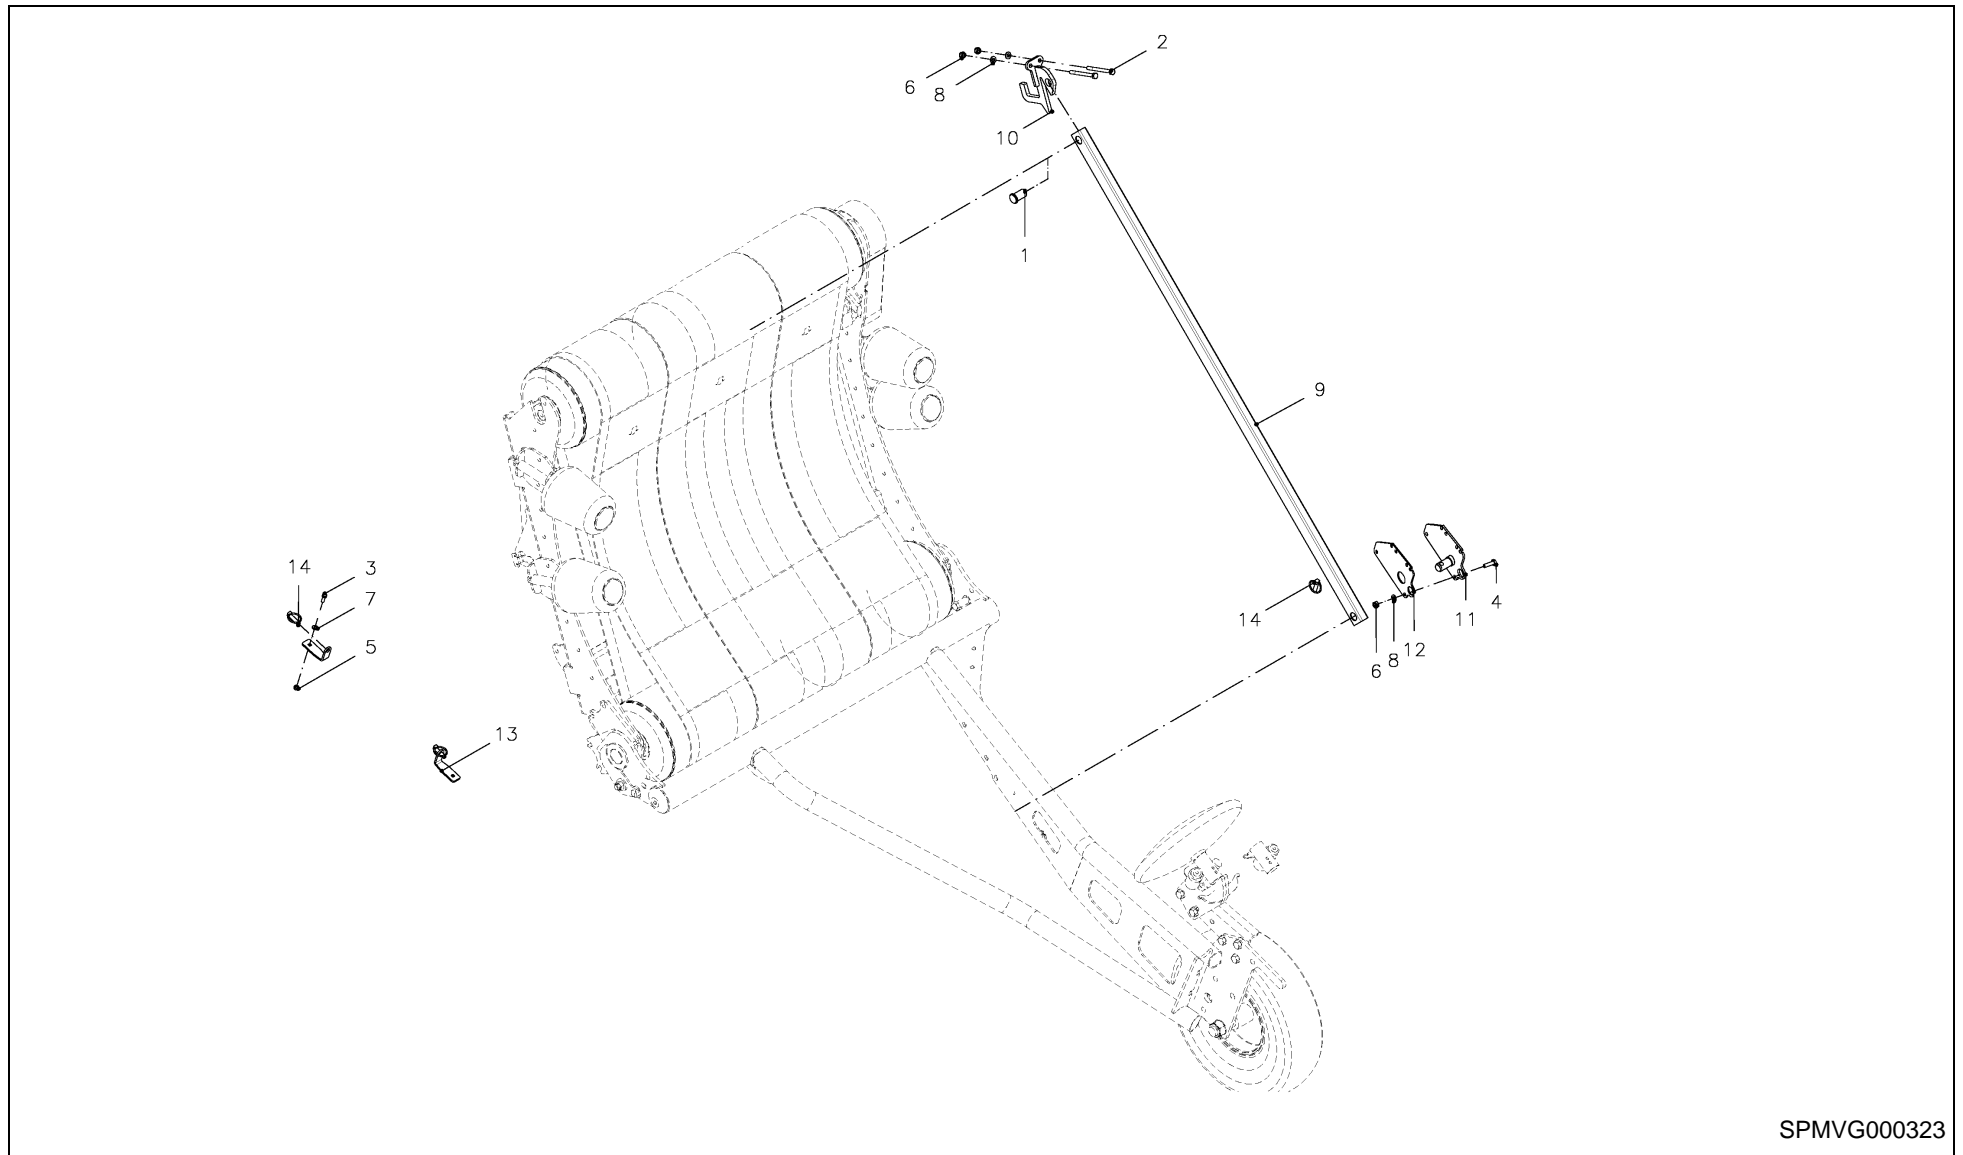

RV 1601 MKII BALEPACK / TUBE, CPL.

SPMVG000323

RV 1601 MKII BALEPACK / TUBE, CPL.

PosNo.	Part No.	Qty.	Description	Remark
1	VF16642142	1	PIN	
2	KG00356461	2	HEX. BOLT M10X110 8.8	
3	KG00472161	2	HEX. SCREW M8X25 8.8	
4	KG00474461	4	HEX. SCREW M10X35 8.8	
5	KG01068761	2	LOCK NUT M8 10	
6	KG01068861	6	LOCK NUT M10 10	
7	KG01267361	2	WASHER M8	
8	KG01267461	12	WASHER M10	
9	UH444387-K	1	TUBE, RHS	
10	UH444388-K	1	PLATE	
11	UH444391-K	1	SUPPORT	
12	UH444394-K	1	PLATE	
13	UH444395-K	2	PLATE	
14	UH867061	2	RING PIN 12 (7/16") GALV.