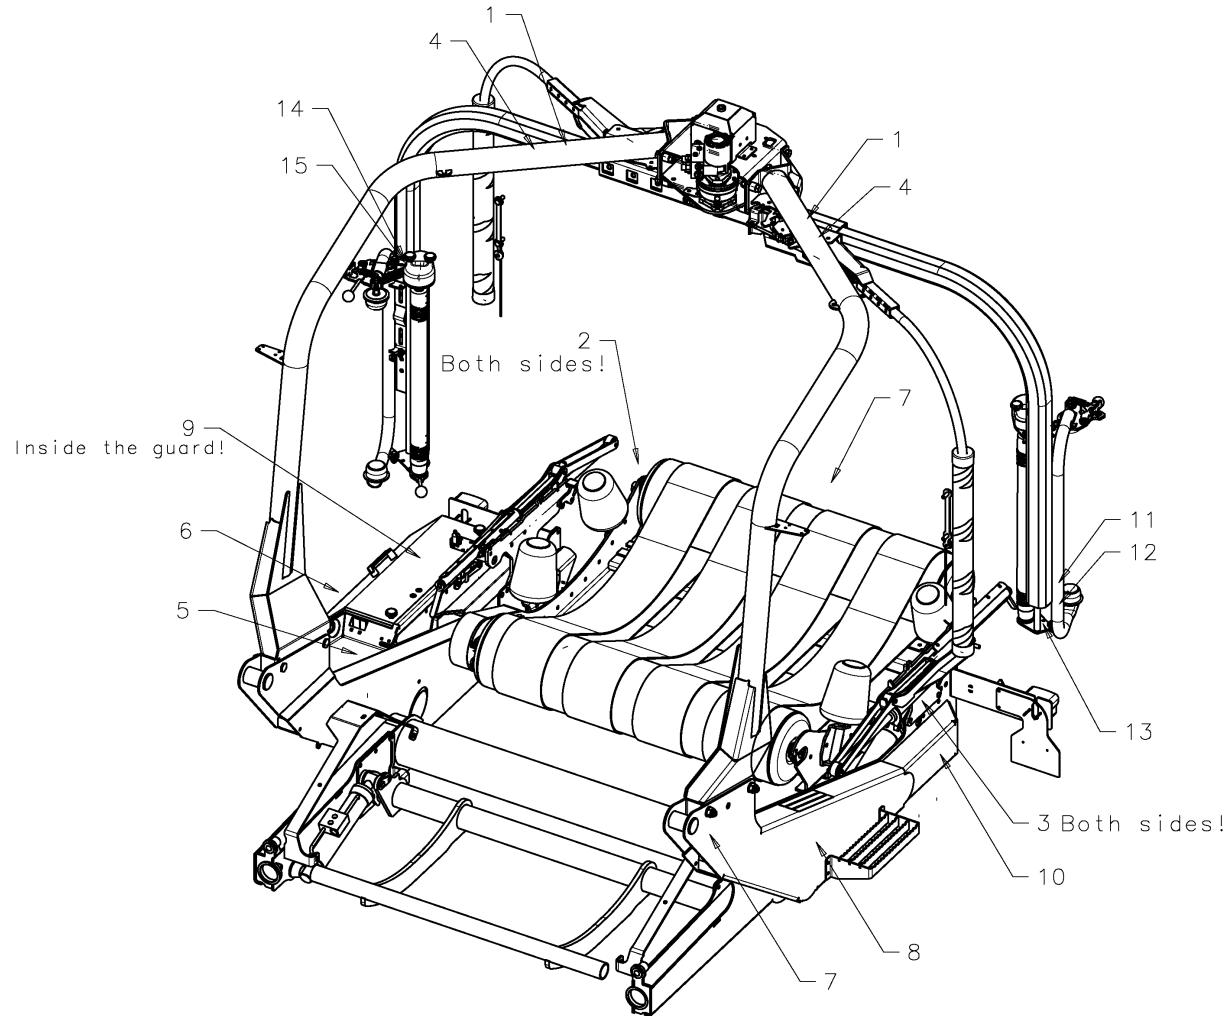

RV 1601 MKII BALEPACK / DECAL SCHEME WRAPPER

RE444100

RV 1601 MKII BALEPACK / DECAL SCHEME WRAPPER

PosNo.	Part No.	Qty.	Description	Remark
1	UH220524	2	STICKER CRUSHING ROUND BALE	
2	UH220523	2	STICKER DANGER OF WRAPPING	
3	UH220538	2	STICKER CRUSHING HAND/FOOT	
4	UH220528	2	STICKER KEEP DISTANCE	
5	UH220534	2	STICKER WELDING WARNING	
6	UH220323	2	STICKER OPERATING - 240X50	
7	UH220307	3	STICKER LIFTING POINT - 34X54	
8	UH220509	1	STICKER MAX. BALEWEIGHT 1400KG	
9	UH444103	1	STICKER LUBRICATION BP	
10	VGND9889	2	REFLECTOR, YELLOW	
11	UH220530	1	STICKER HIGH NOISE LEVEL	
12	UH220520	1	STICKER HAND CHRUSHING	
13	UH220488	2	STICKER, FILM PATH PRESTRETCHER	
14	UH220513	1	FILM PRE-STRETCHER GEAR 21:37	
15	UH220512	1	FILM PRE-STRETCHER RATIO 22:36