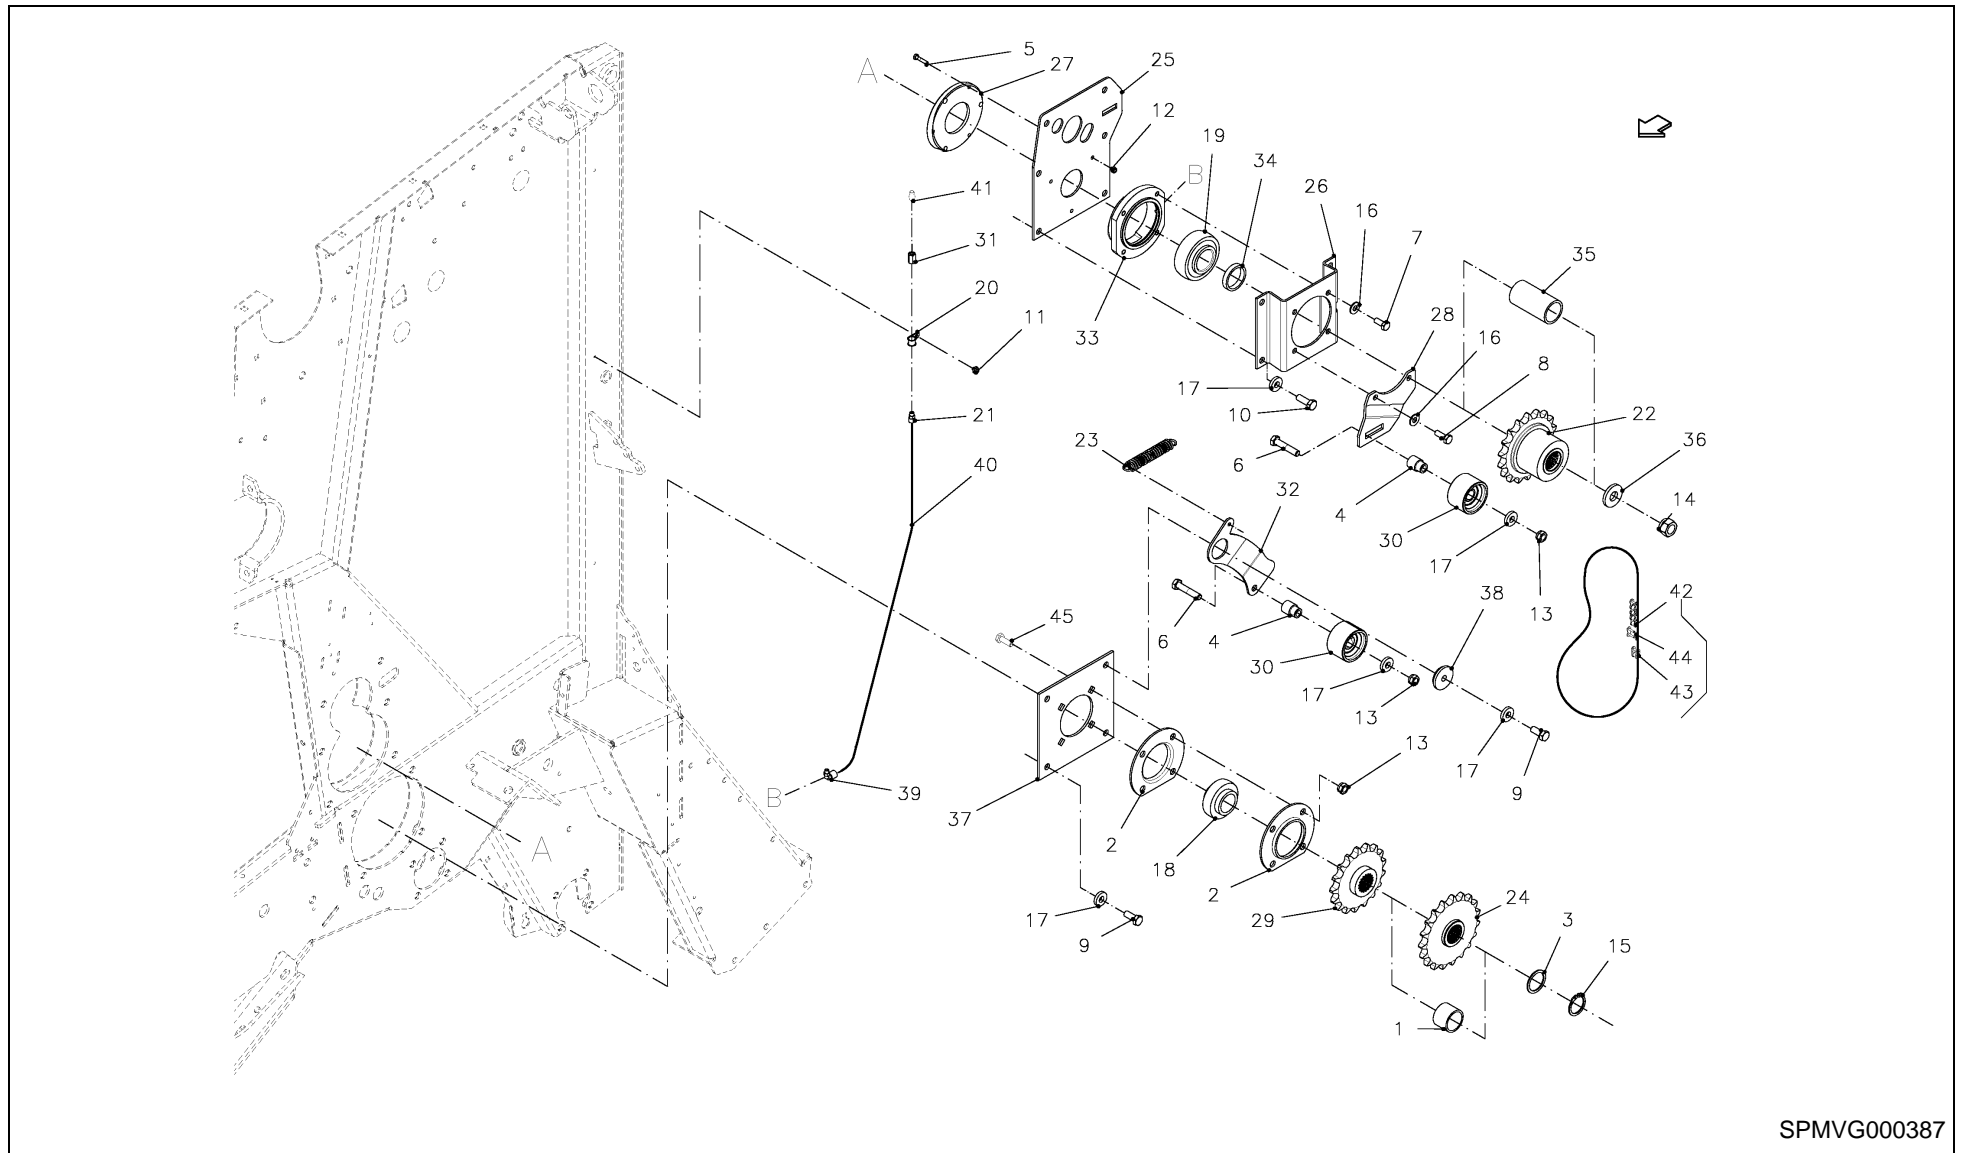

RV 1601 MKII BALEPACK / DRIVE, CHAIN - MIDDLE - L

SPMVG000387

RV 1601 MKII BALEPACK / DRIVE, CHAIN - MIDDLE - L

PosNo.	Part No.	Qty.	Description	Remark
1	VG13929020V	1	SLEEVE, SPACING	STANDARD
2	VG18940610V	2	HOUSING, FLANGED	
3	VGAH00132	1	SHIM SET	
4	VGBR1086V	2	BUSH	
5	KG00350861	3	HEX. BOLT M6X30 8.8	
6	KG00357761	2	HEX. BOLT M12X60 8.8	
7	KG00474261	2	HEX. SCREW M10X25 8.8	
8	KG00474361	2	HEX. SCREW M10X30 8.8	
9	KG00476561	4	HEX. SCREW M12X30 8.8	
10	KG00476661	6	HEX. SCREW M12X35 8.8	
11	KG01000161	1	FLANGED BOLT M6X12	
12	KG01067361	3	LOCK NUT M6 8	
13	KG01068961	6	LOCK NUT M12 10	
14	KG01069261	1	NUT, LOCK	
15	KG01099600	1	CIRCLIP-A 40 X 2.5	
16	VGND3147V	4	CIRCLIP	
17	VGND3148V	10	CIRCLIP	
18	VGND5022	1	CUSHION, BALL, SPEC.	
19	VGND5277	1	CUSHION, BALL, ADJUSTABLE	
20	VGND90033	1	CLAMP HOSE-	
21	VGND92174	1	STUD COUPLING, MALE	
22	VGND94085	1	KEY-TYPE OVERRUNNING CLUTCH	EXTRA DRIVE
23	VGPZ302V	1	SPRING, TENSION	
24	VGRL0382	1	SPROCKET	EXTRA DRIVE
25	VGRL483K0	1	PLATE	
26	VGRL484K0	1	SUPPORT	
27	VGRL494	1	SEAL	
28	VGRL501K0	1	PLATE	
29	VGWA01576	1	SPROCKET	
30	VGWA02015	2	ROLLER, NYLON	
31	VGWA1444V	1	NUT	
32	VGWA2008	1	TENSIONNER	
33	VGWA2055	1	HOUSING, CUSHION	
34	VGWA2069V	1	SLEEVE, SPACING	
35	VGWA2096V	1	SLEEVE, SPACING	STANDARD
36	VGWA491V	1	RING	
37	VGWA507	1	LID, LH	
38	VGWA528V	1	RING	
39	VGND92196	1	STUD COUPLING, MALE	
40	VGND92176	1	HOSE, HP	GIVE LENGTH WHEN ORDERING