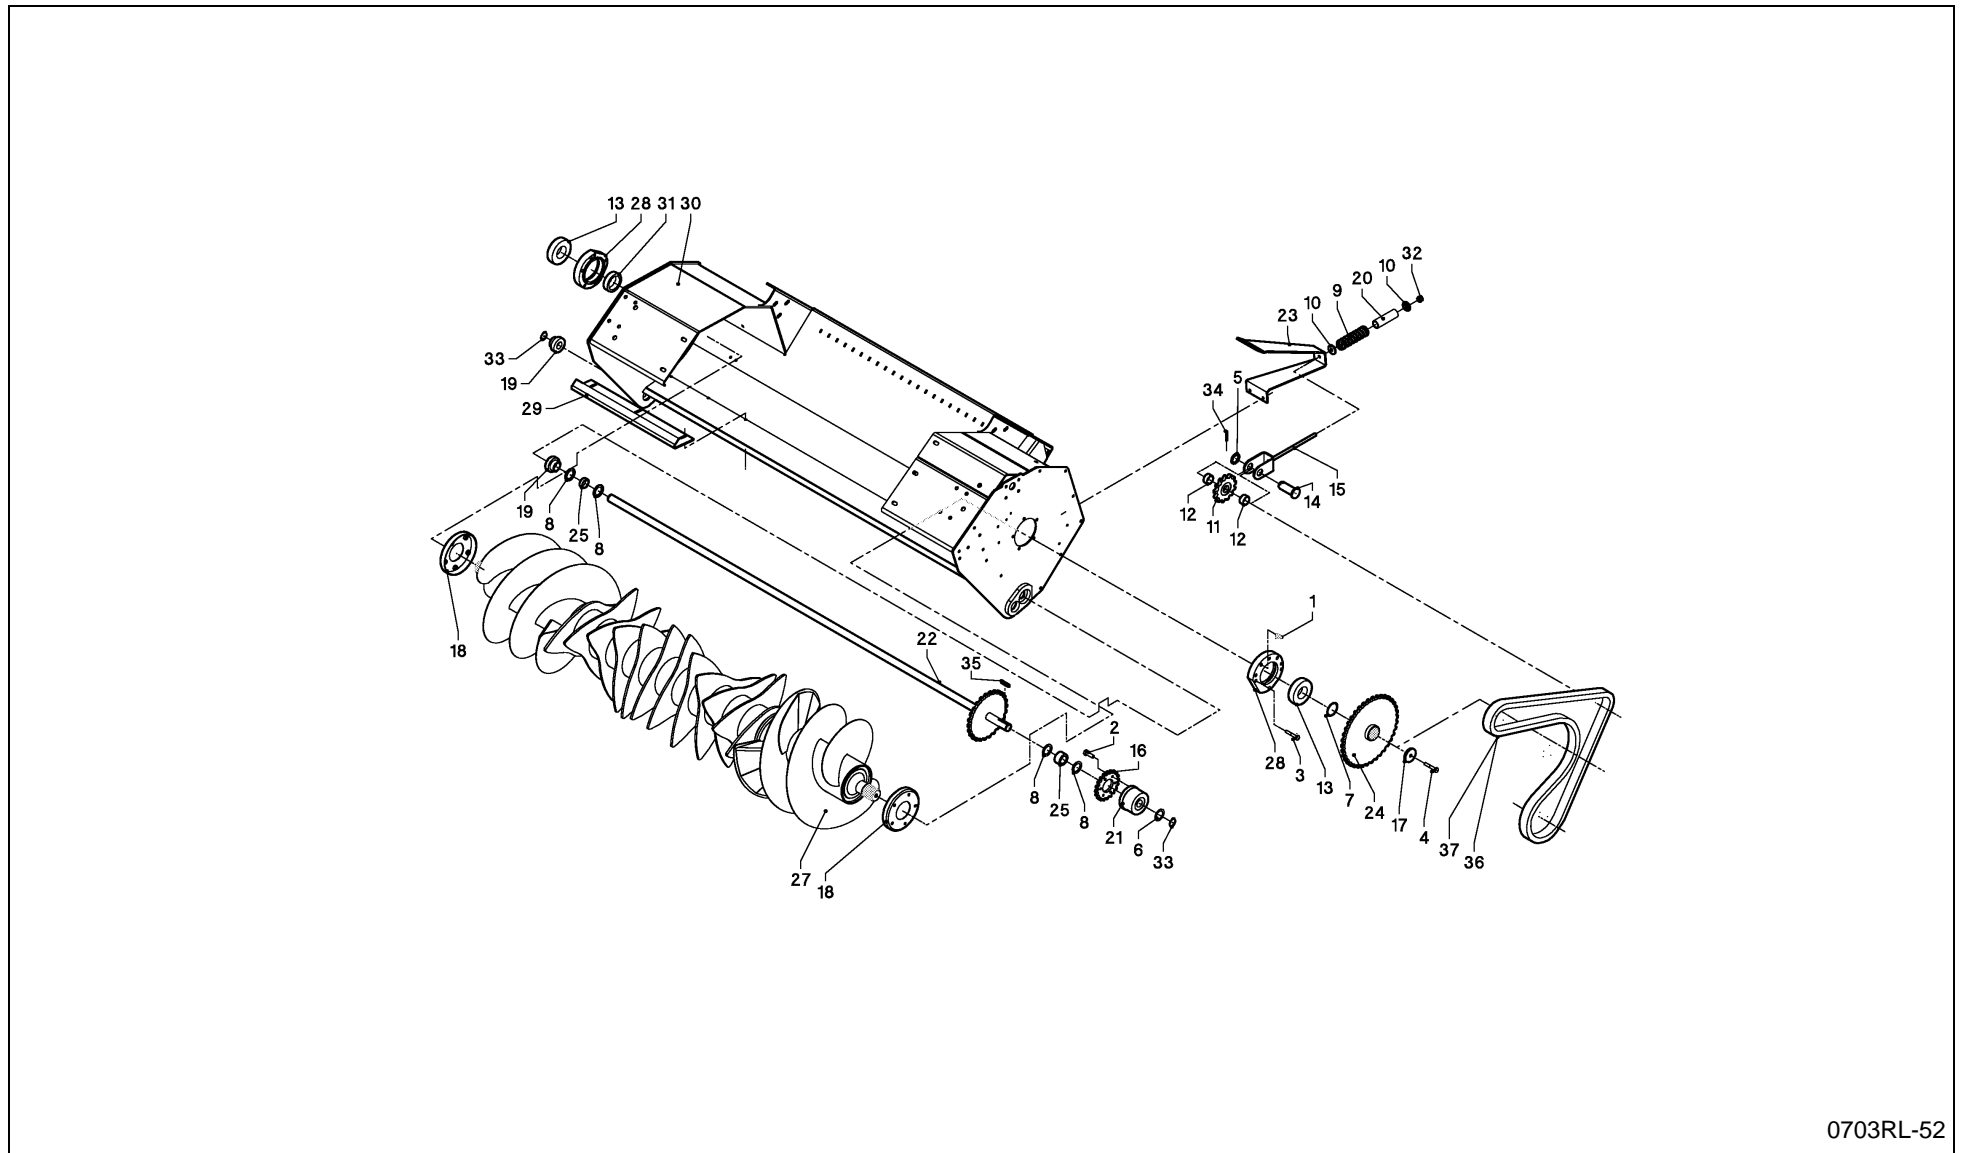

RV 1601 MKII BALEPACK / PICK-UP, CPL. (XL-R)

0703RL-52

RV 1601 MKII BALEPACK / PICK-UP, CPL. (XL-R)

PosNo.	Part No.	Qty.	Description	Remark
1	VGND9813V	2	GREASE NIPPLE	
2	VF01173381	1	HEX.HEAD SCREW	
3	VF06209240	10	BOLT, NUTTED	
4	VGND1404V	1	BOLT, LOCK, SPEC.	
5	VF06214321	1	WASHER	
6	VF06214481	1	SPACER	
7	VGMT0063	1	SHIM SET	
8	VGND3138V	4	RING	
9	VF06215432	1	COMPRESSION SPRING	
10	VF06550817	2	SPRING CUP	
11	VF06554382.86	1	CHAIN WHEEL	
12	VF16614124	2	SPACER TUBE	
13	VF16614126	2	BALL BEARING	
14	VF16654530	1	PIN	
15	VF16614227.86	1	TENSIONER CHAIN	
16	VF16618017.86	1	SPROCKET	
17	VF16618448	1	WASHER	
18	VF16619098.61	2	PROTECTIVE DEVICE	
19	VF16619111	2	BEARING	
20	VF16619185	1	PIPE/TUBE	
21	VF16617905.86	1	CLUTCH	
22	VGGB0205	1	SHAFT, DRIVE	
23	VF16619877	1	SUPPORT	
24	VF16619892.86	1	SPROCKET	
25	VF16619893	1	SPACING TUBE	
26	VF16650327	1	DISTANCE PIECE	
27	VF16650850	1	F#RDERROTOR GSW.	
28	VF16654252.86	2	LAGERUNG RE. REV.	
29	VF16651307.86	1	SCRAPER	
30	VF16650855	1	FRAME, ROTOR	
31	VF16651696	1	BEARING RACE	
32	KG01068961	1	LOCK NUT M12 10	
33	KG01108862	2	CIRCLIP-A 30 X 1.5	
34	KG01191962	1	TENSION PIN 8X45	
35	KG01307200	1	KEY 8X7X45	
36	VGND96136	1	CHAIN, ROLLER, SIMPLEX	
37	VGND96112	1	LINK