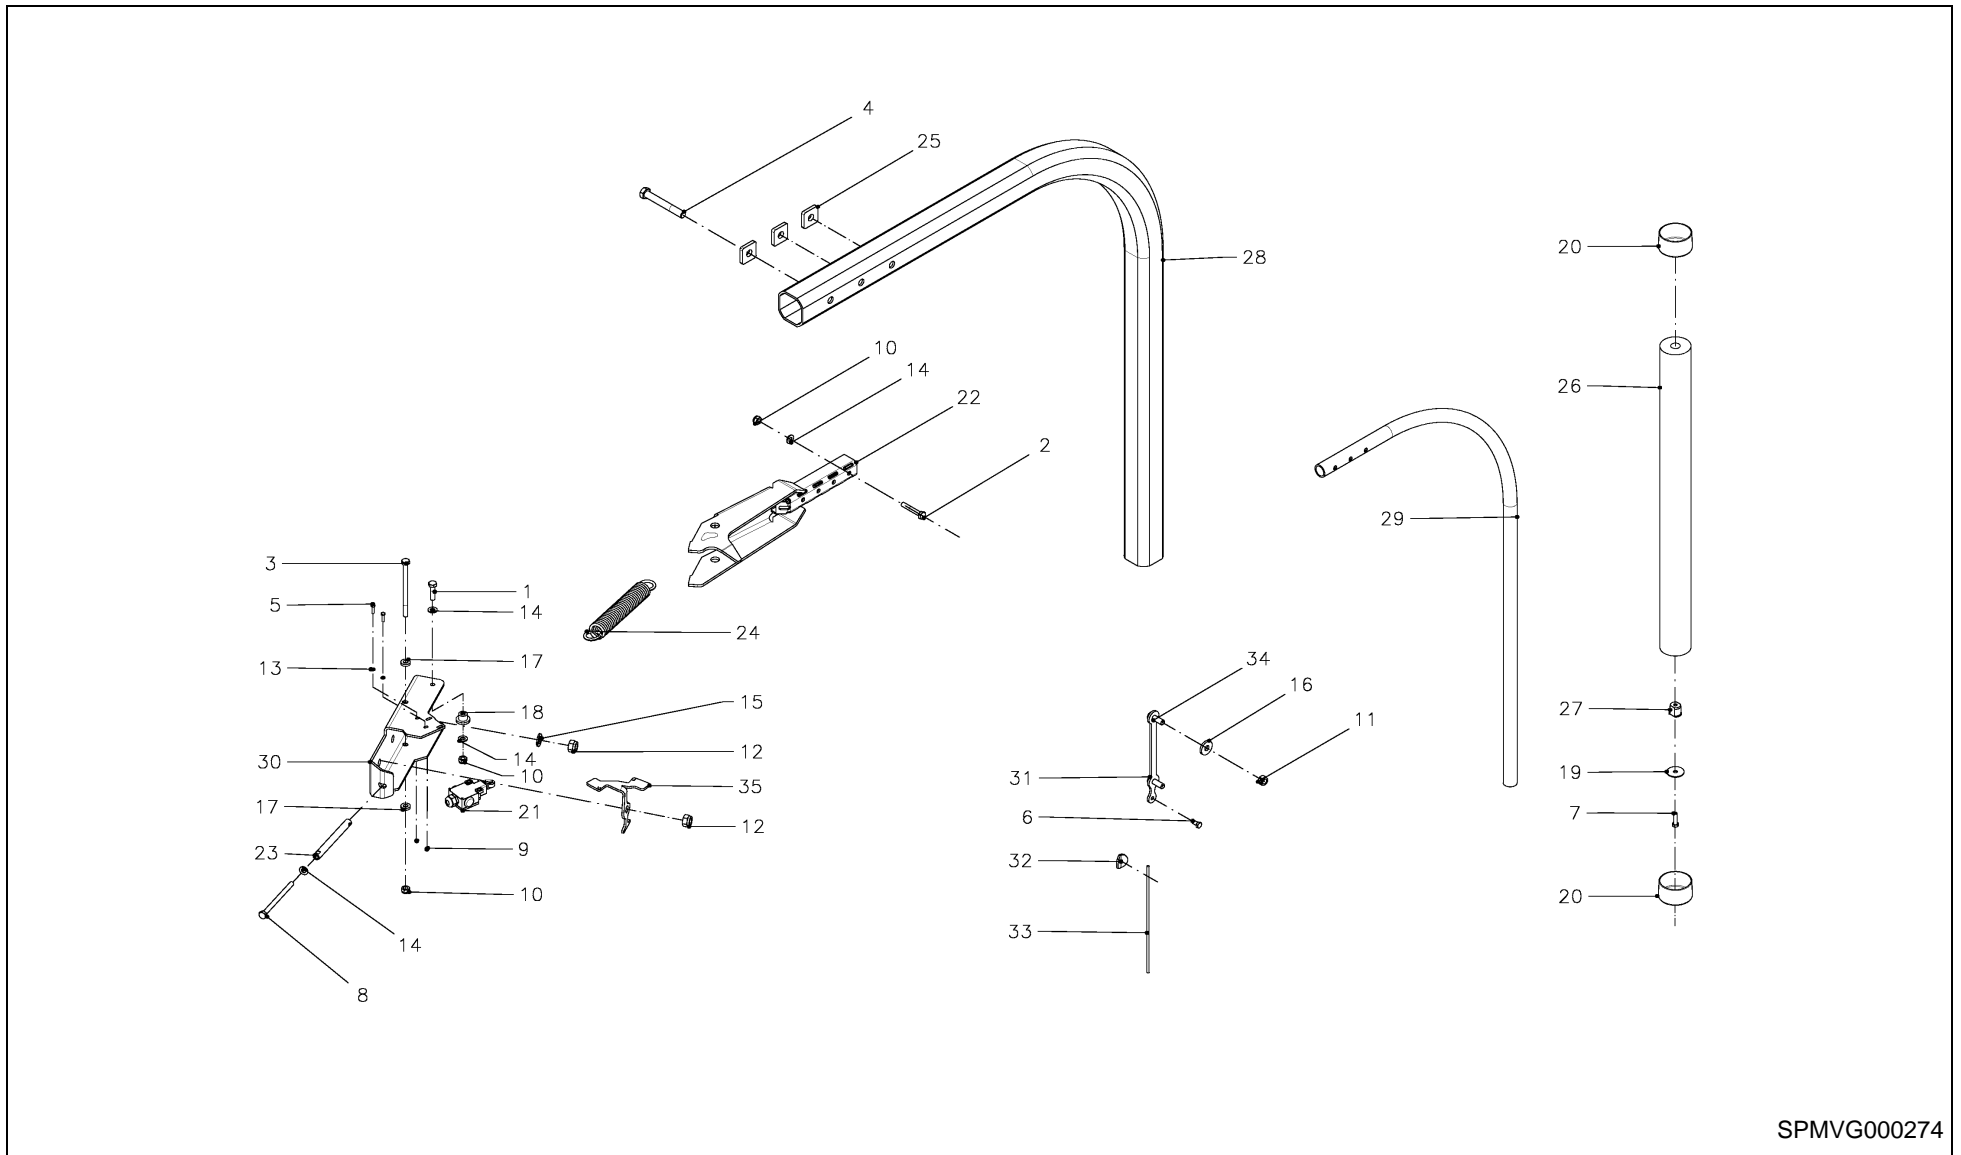

RV 1601 MKII BALEPACK / PRE-STRETCHER FILM

SPMVG000274

RV 1601 MKII BALEPACK / PRE-STRETCHER FILM

PosNo.	Part No.	Qty.	Description	Remark
1	KG00355261	1	HEX. BOLT M10X40 8.8	
2	KG00355661	2	HEX. BOLT M10X60 8.8	
3	KG00356861	1	HEX. BOLT M10X150 8.8	
4	KG00362961	3	HEX. BOLT M16X120 8.8	
5	KG00467461	2	HEX. SCREW M5X20 8.8	
6	KG00471761	1	HEX. SCREW M8X16 8.8	
7	KG00472261	1	HEX. SCREW M8X30 8.8	
8	KG00475961	1	HEX. SCREW M10X140 8.8	
9	KG01067261	2	LOCK NUT M5	
10	KG01068861	3	LOCK NUT M10 10	
11	KG01068961	1	LOCK NUT M12 10	
12	KG01069161	3	LOCK NUT M16 10	
13	KG01267161	4	WASHER M5	
14	KG01267461	4	WASHER M10	
15	KG01267761	1	WASHER M16	
16	UH228577	2	WASHER Ø13.5-Ø35X5	
17	UH231499	2	WASHER Ø11-Ø22X5	
18	UH410844	2	BUSHING Ø10.2X19-Ø20/14	
19	UH440323	1	WASHER Ø9-Ø40X2	
20	UH440344	2	CAP	
21	UH441052	1	SWITCH FOR EMERGENCY STOP	
22	UH441406-K	1	BRACKET	
23	UH441411	1	BUSHING	
24	UH441412	1	SPRING Ø6-Ø40X260	
25	UH441415	3	SQUARE WASHER	
26	UH441442	1	LINING TUBE Ø72XØ28X1000	
27	UH441443	1	ENDPLUG	
28	UH442571	1	SATELITE ARM BP160	
29	UH442585	1	SAFETY ARM SHORT ALU	
30	UH442588-K	1	BRACKET	
31	UH442958	1	STAY	
32	UH442977	1	WASHER	
33	UH442978	1	STAY Ø5X300	
34	UH442993	1	BRACKET ASSY	
35	UH444654	1	SENSOR BRACKET SECTO R