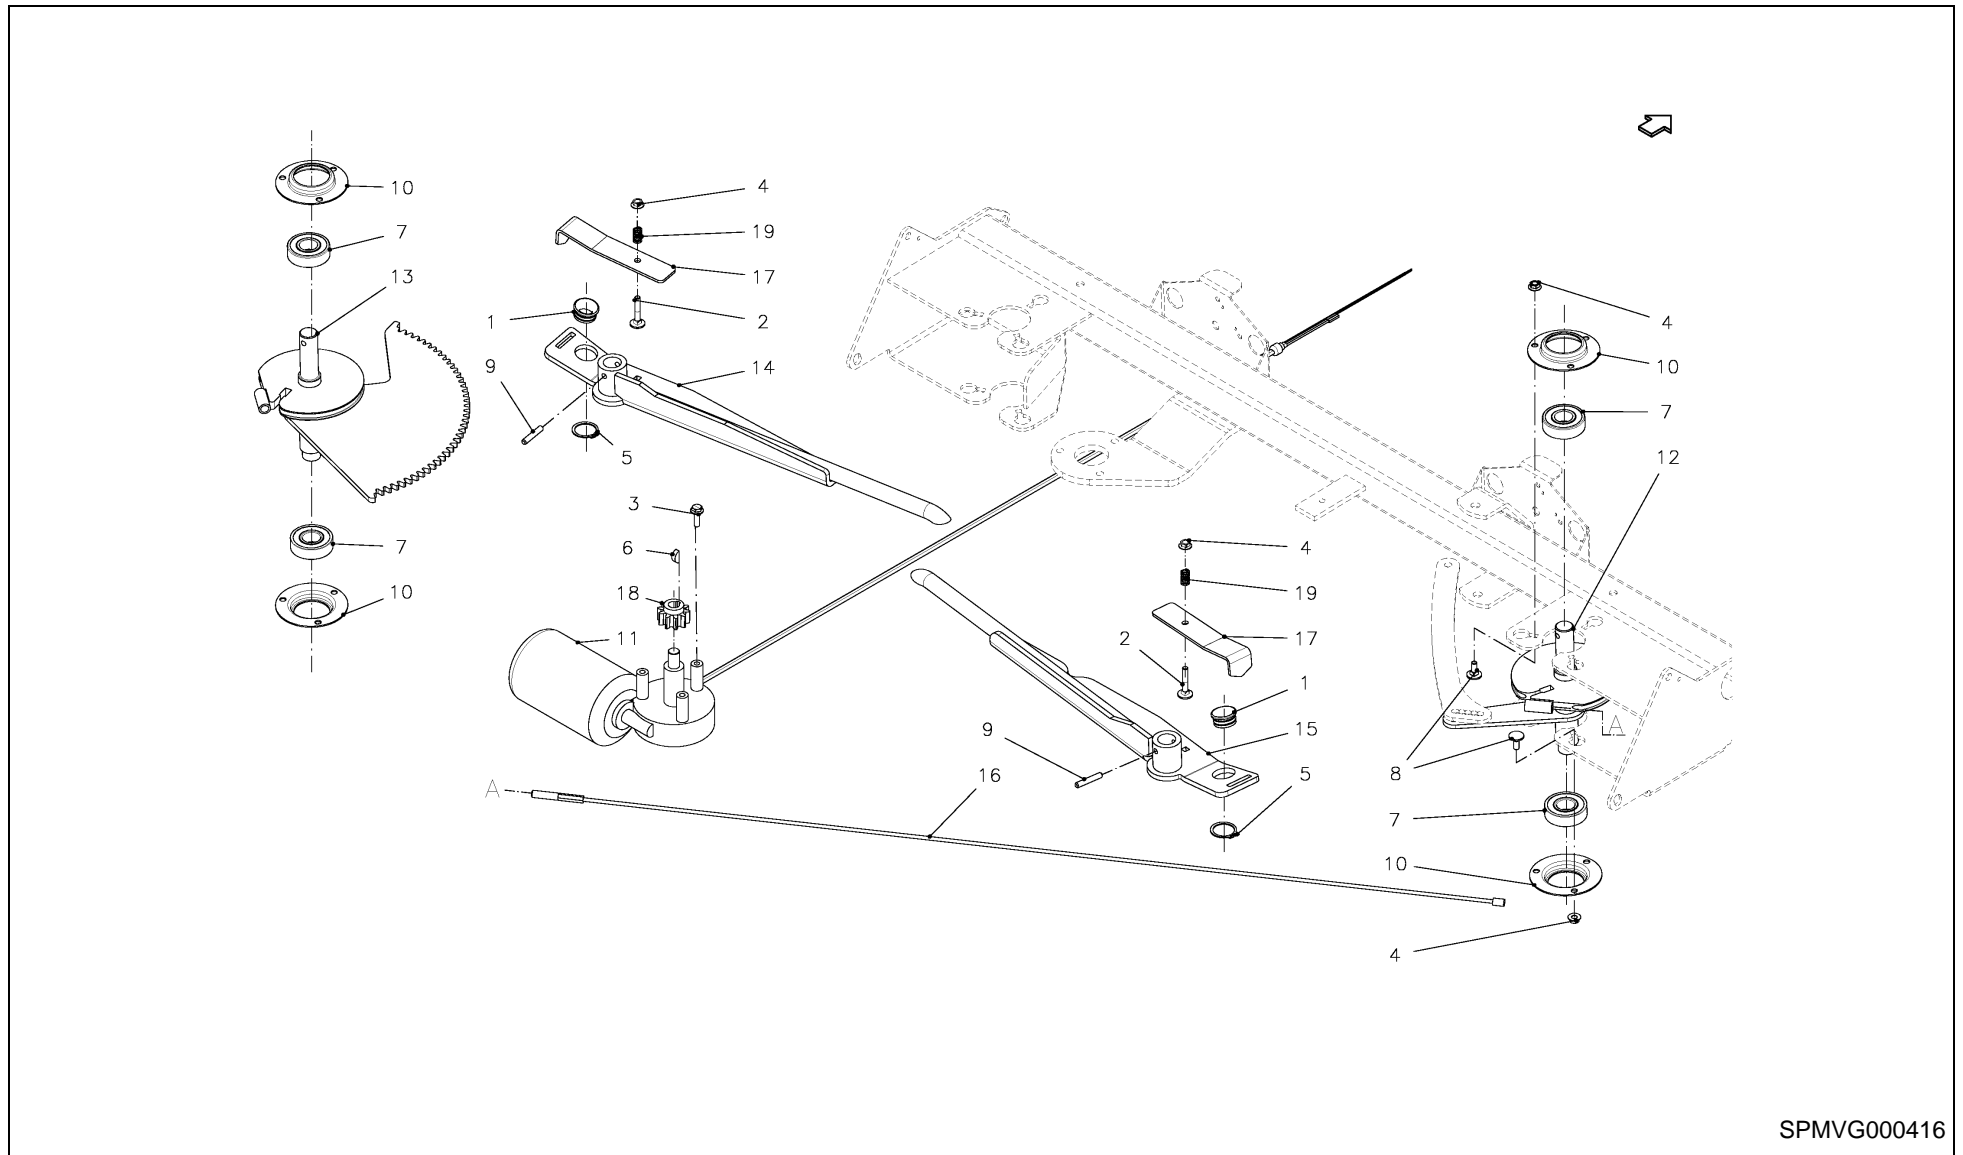

RV 1601 MKII BALEPACK / TWINE TIE SYSTEM

SPMVG000416

RV 1601 MKII BALEPACK / TWINE TIE SYSTEM

PosNo.	Part No.	Qty.	Description	Remark
1	VG13128001V	2	GUIDE	
2	KG00637461	2	CARRIAGE BOLT M6X35 8.8	
3	KG00980761	3	FLANGED BOLT M6X20 90	
4	KG01067361	12	LOCK NUT M6 8	
5	KG01108362	2	CIRCLIP-A 25 X 1.2	
6	KG01300800	1	KEY 5X6.5	
7	KG01377800	4	BALL BEARING 6204-2RS	
8	VGND1176V	12	CARRIAGE BOLT	
9	VGND4030V	2	PIN, TENSION	
10	VGNK622V	4	LID	
11	VGRL00461	1	MOTOR, ELECTRIC	
12	VGRL0187K0	1	AXLE, RH	
13	VGRL0189K0	1	AXLE, LH	
14	VGRL0251K0	1	PIPE, TWINE FEED LH	
15	VGRL0252K0	1	PIPE, TWINE FEED RH	
16	VGRL310	2	CABLE, STEEL	
17	VGRL311V	2	BRAKE	
18	VGRL335	1	SPROCKET	
19	VGpz482	2	SPRING, COMPRESSION