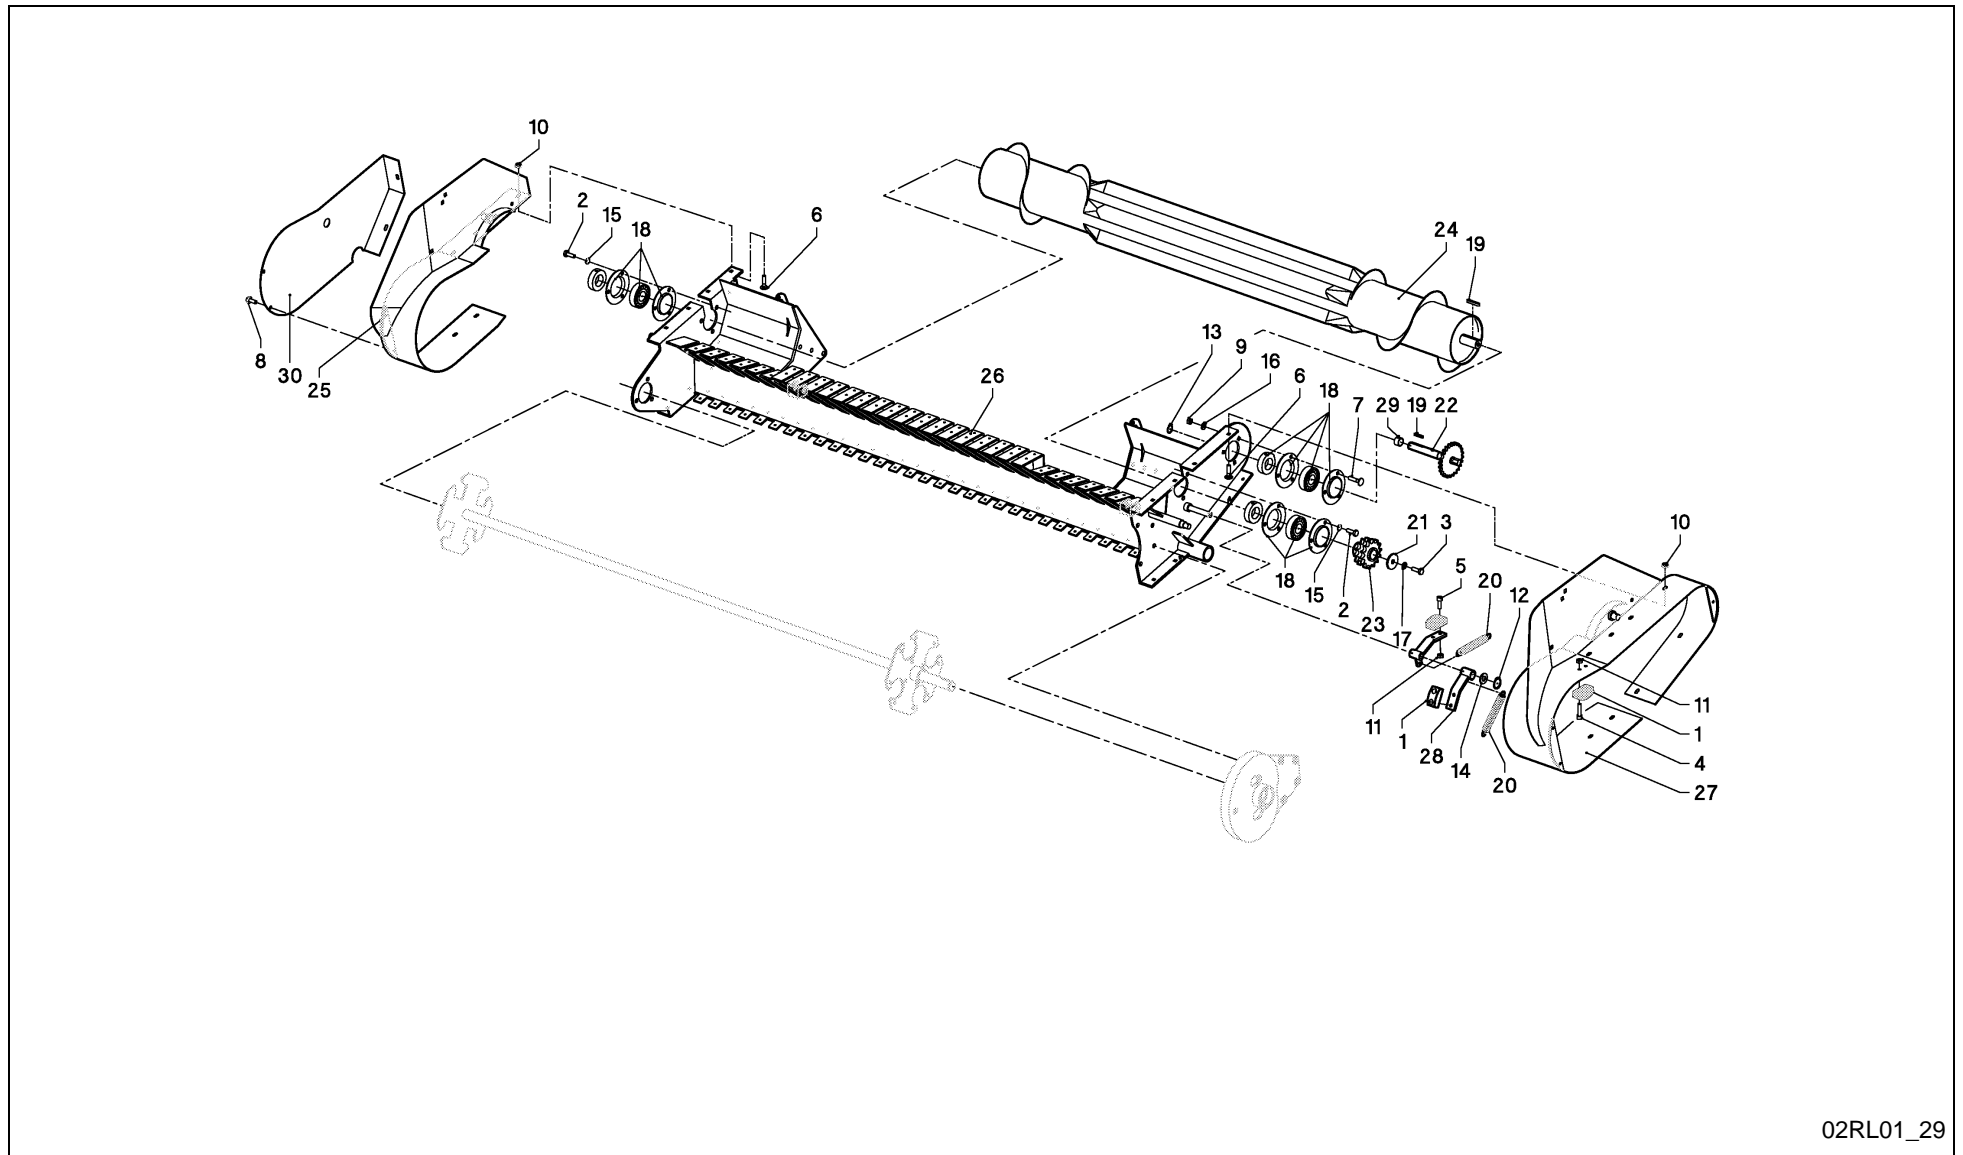

RV 1601 MKII BALEPACK / PICK-UP, CPL. (WPU)

02RL01_29

RV 1601 MKII BALEPACK / PICK-UP, CPL. (WPU)

PosNo.	Part No.	Qty.	Description	Remark
1	VF06246785	3	BLOC	
2	KG00474261	6	HEX. SCREW M10X25 8.8	
3	KG00476561	1	HEX. SCREW M12X30 8.8	
4	KG00545061	2	CHEESE HEAD SCREW M8X20 8.8	
5	KG00545161	4	CHEESE HEAD SCREW M8X25 8.8	
6	KG00639061	16	CARRIAGE BOLT M8X20 8.8	
7	KG00641461	3	CARRIAGE BOLT M10X25 8.8	
8	KG01000661	4	FLANGED BOLT M8X15	
9	KG01052061	3	HEX. NUT M10 8	
10	KG01061261	16	LOCK NUT M8 8	
11	KG01068761	6	LOCK NUT M8 10	
12	KG01107462	1	CIRCLIP-A 16 X 1	
13	KG01108862	1	CIRCLIP-A 30 X 1.5	
14	KG01267761	1	WASHER M16	
15	KG01281761	6	SPRING WASHER M10	
16	VGND3147V	3	CIRCLIP	
17	VGND3148V	1	CIRCLIP	
18	VGND5187	3	CUSHION, BALL	
19	VGND7027	2	KEY	
20	VGPZ302V	2	SPRING, TENSION	
21	VGTA195V	1	RING	
22	VGWA0199	1	SPROCKET	
23	VGWA0219	1	SPROCKET	
24	VGWA0225	1	AUGER-ROLLER	
25	VGWA0570	1	PLATE, SIDE, RH	
26	VGWA0887	1	FRAME, PICK-UP	
27	VGWA0891	1	PLATE, SIDE, LH	
28	VGWA0899	2	TENSIONER, CHAIN	
29	VGWA452V	1	BUSH	
30	VGWA592	1	GUARD, PROTECT., RH