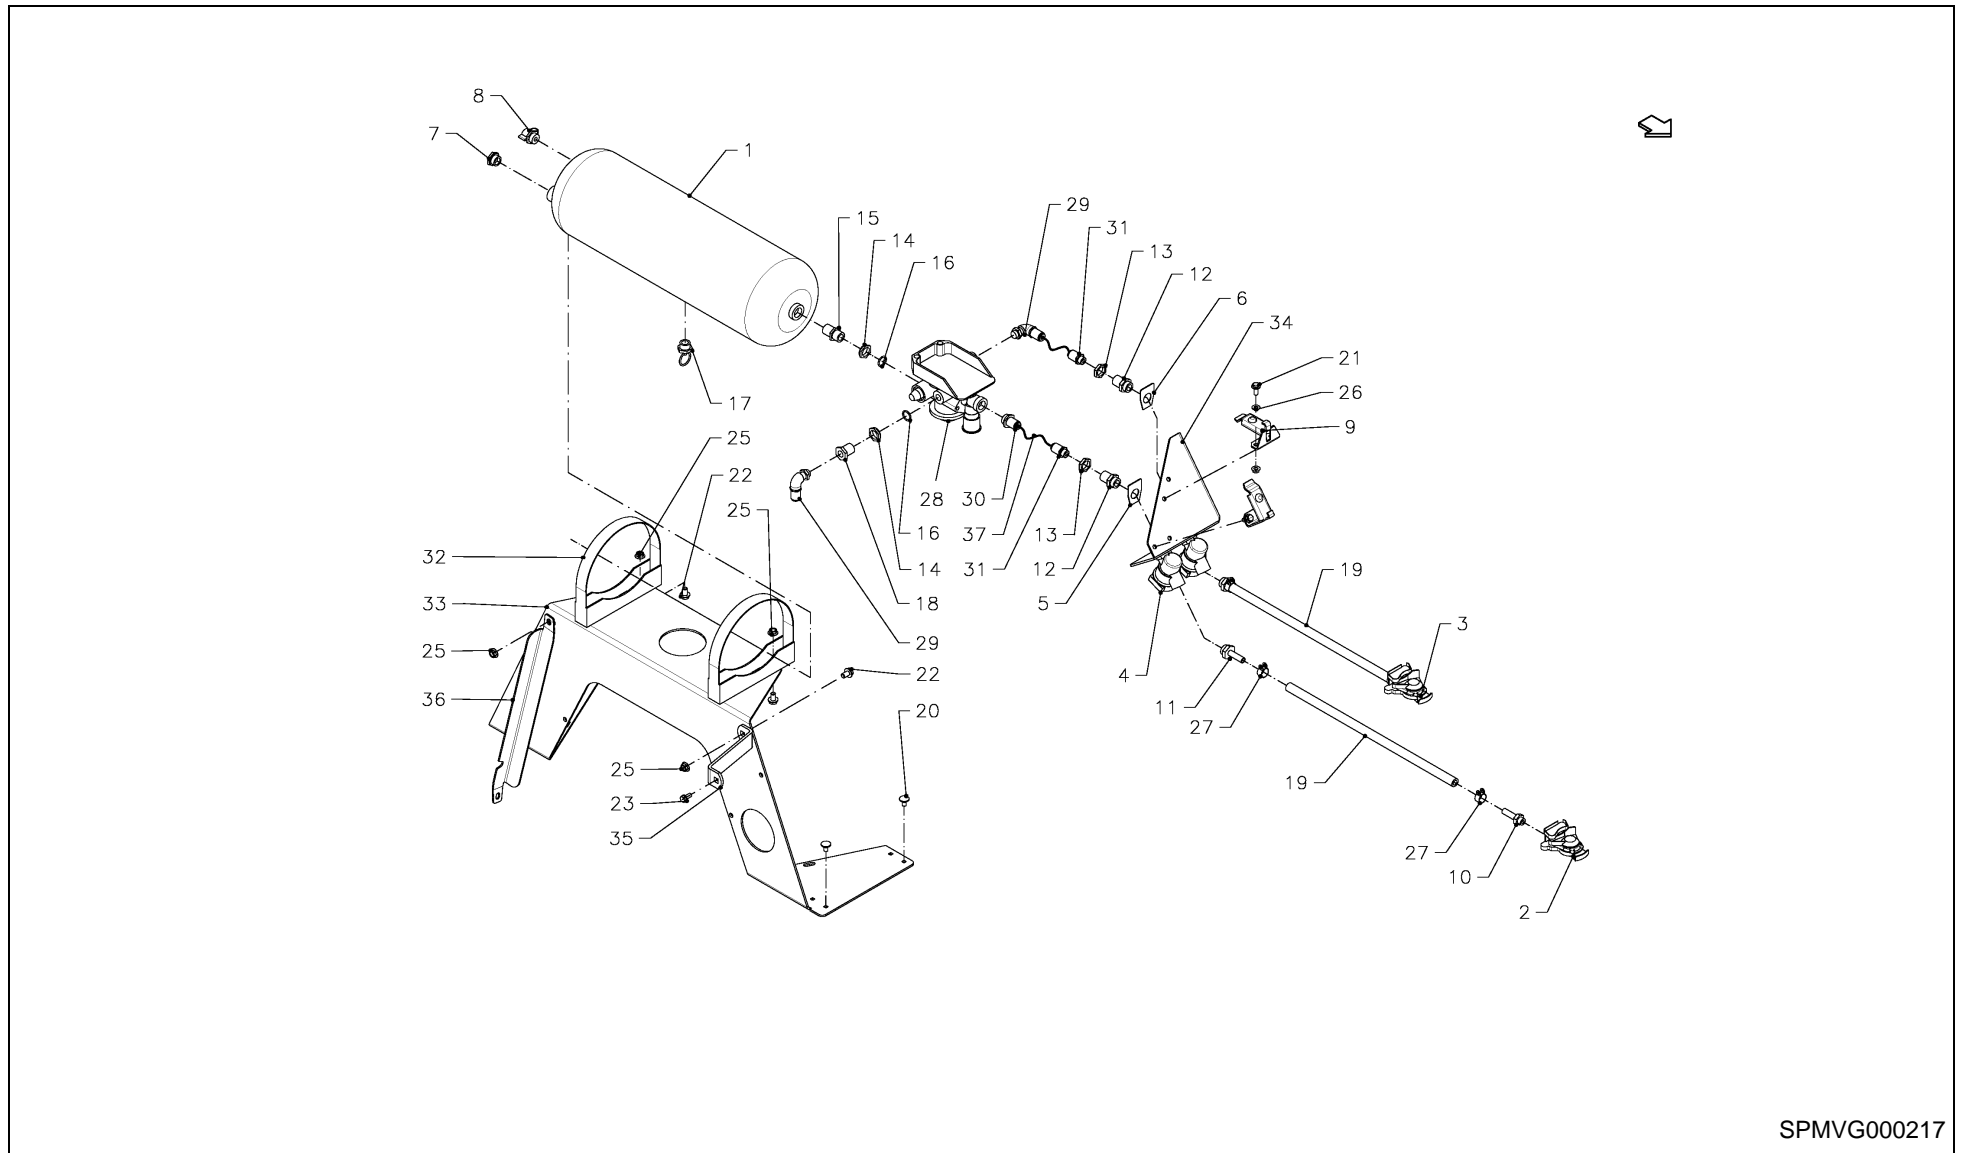

RV 1601 MKII BALEPACK / RESERVOIR, AIR

SPMVG000217

RV 1601 MKII BALEPACK / RESERVOIR, AIR

PosNo.	Part No.	Qty.	Description	Remark
1	VF16619998	1	AIR TANK	
2	VR38222301	1	COUPLING	
3	VR38222302	1	CONNECTOR	
4	VR38222304	2	FILTER	
5	VR38222309	1	PLATE	
6	VR38222310	1	PLATE	
7	VR38222324	3	COVEHOOD	
8	VR38222331	1	CONNECTOR	
9	VR38222333	1	BRACE	
10	VGGP377	2	STUD, HOSE	
11	VGGP379	2	STUD, HOSE	
12	VGGP380	2	COUPLING	
13	VGGP381	2	NUT	
14	VGGP385	2	NUT	
15	VGGP386	1	COUPLING	
16	VGGP387	3	O-RING	
17	VGGP388	1	VALVE	
18	VGGP493	1	STUD, REDUCING	
19	VGGP590	1	HOSE	GIVE LENGTH WHEN ORDERING
20	KG00637261	4	CARRIAGE BOLT M6X25 8.8	
21	KG00981261	4	FLANGED BOLT M8X20 90	
22	KG00981761	6	FLANGED BOLT M10X16 90	
23	KG01000861	1	FLANGED BOLT M8X25	
24	KG01061261	4	LOCK NUT M8 8	
25	KG01061361	6	LOCK NUT M10	
26	VGND3146V	4	CIRCLIP	
27	VGND9419	4	CLAMP, WORM DRIVE	
28	VRR0535801	1	VALVE UNIT, PNEUM.	
29	VRR0546101	2	COUPLING	
30	VRR0546201	1	COUPLING	
31	VRR0546501	2	COUPLING	
32	VGWP00118	2	CLAMP	
33	VGWP119K0	1	SUPPORT	
34	VGWP121K0	1	SUPPORT	
35	VGWP124K0	1	STRIP	
36	VGWP125K0	1	SUPPORT	
37	VGGP588	1	HOSE	GIVE LENGTH WHEN ORDERING