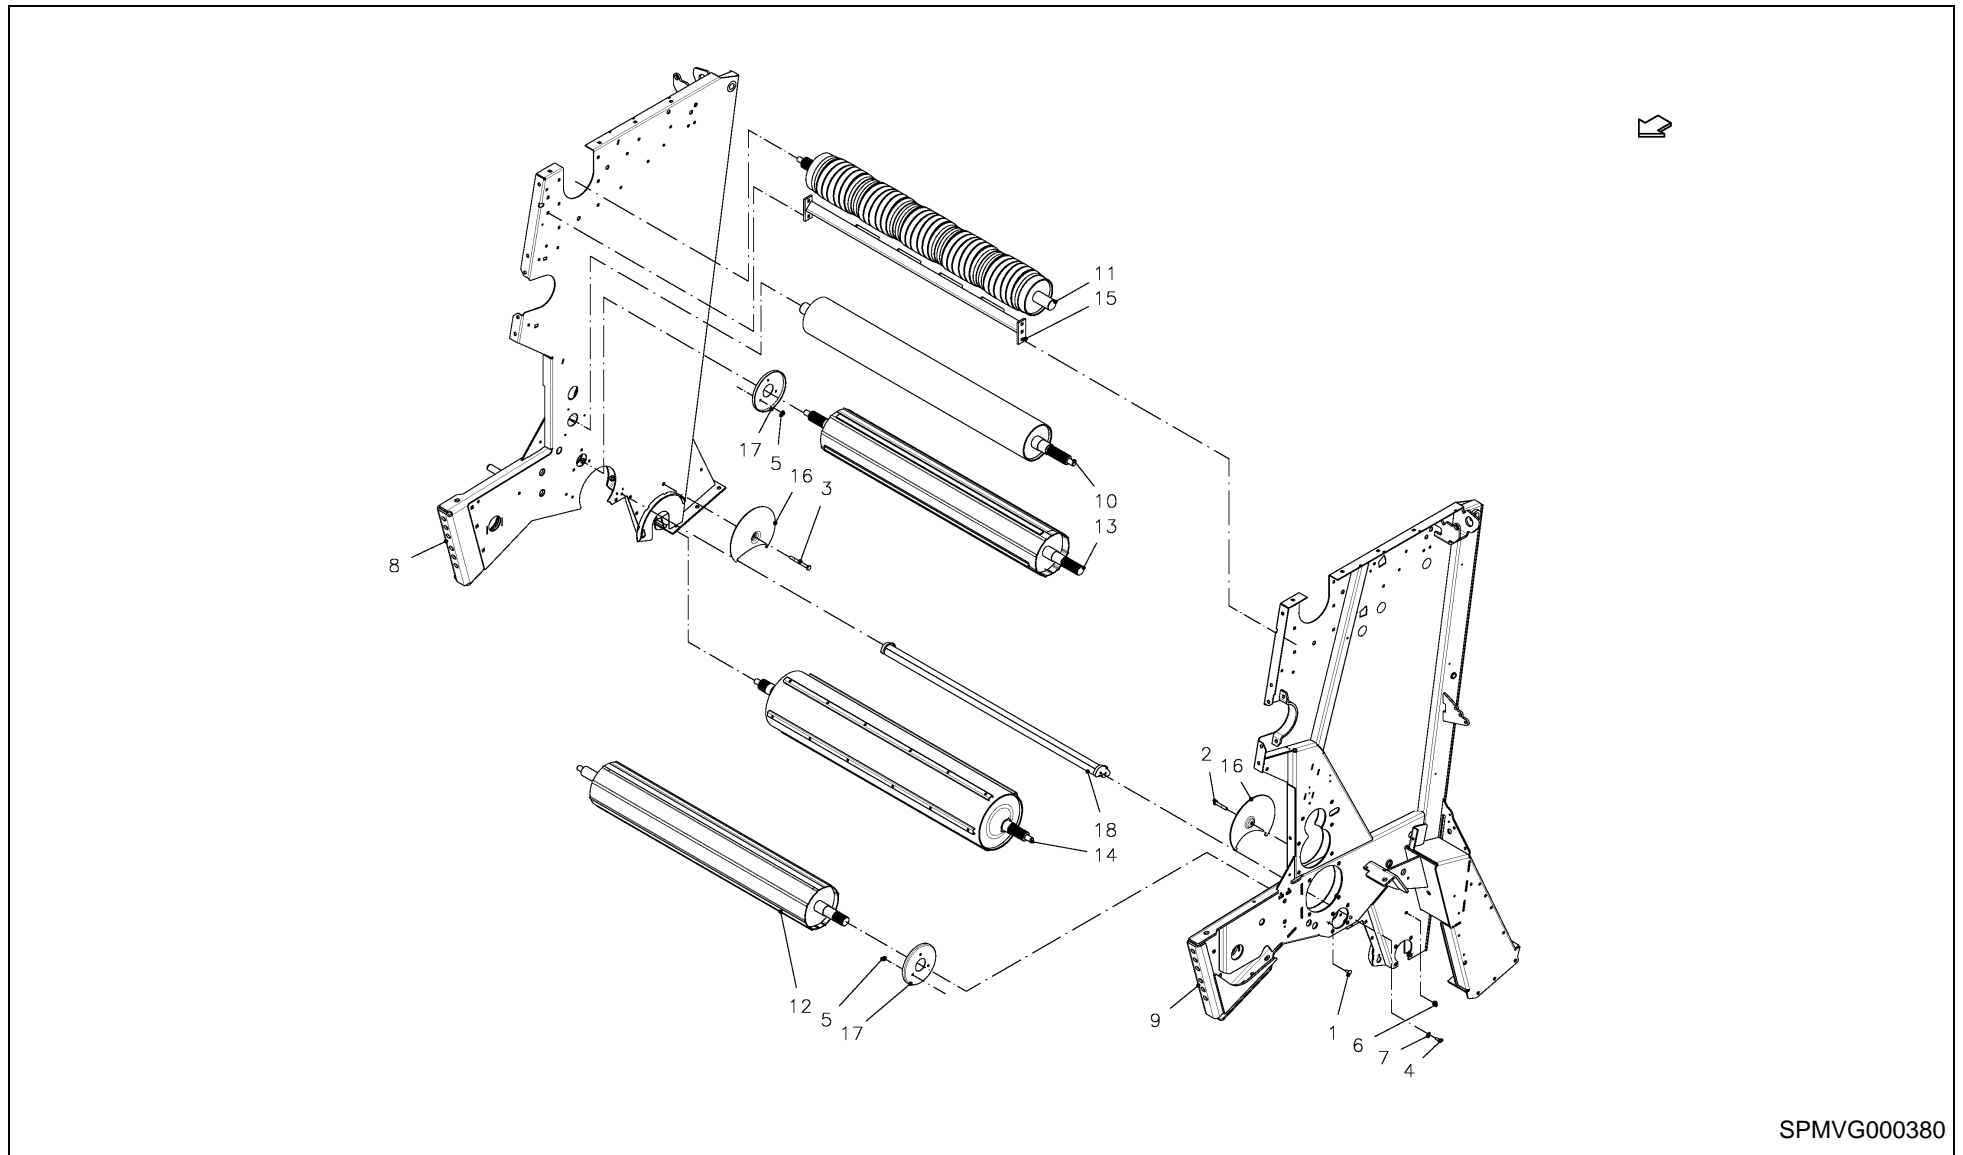

RV 1601 MKII BALEPACK / ROLLERS

SPMVG000380

RV 1601 MKII BALEPACK / ROLLERS

PosNo.	Part No.	Qty.	Description	Remark
1	VGGM152V	6	CARRIAGE BOLT	
2	KG00355661	1	HEX. BOLT M10X60 8.8	
3	KG00356361	1	HEX. BOLT M10X100 8.8	
4	KG00545061	4	CHEESE HEAD SCREW M8X20 8.8	
5	KG01061261	6	LOCK NUT M8 8	
6	KG01068861	2	LOCK NUT M10 10	
7	KG01281661	4	SPRING WASHER M8	
8	VGRL0488K0	1	PLATE, SIDE, RH	
9	VGRL0489K0	1	PLATE, SIDE, LH	
10	VGRL0492K0	1	ROLLER	
11	VGWA02050	1	ROLLER WITH RUBBER	
12	VGWA02063K0	1	ROLLER	
13	VGWA02067K0	1	ROLLER	
14	VGWA02077K0	1	STARTER ROLLER	
15	VGWA0258	1	GUIDE, BELT	
16	VGWA234	2	DISC, RESTRICTOR	
17	VGWA451	2	PLATE, FILLER	
18	VGWA001677	1	PLATE, GUIDE	OPTIONAL EQUIPMENT