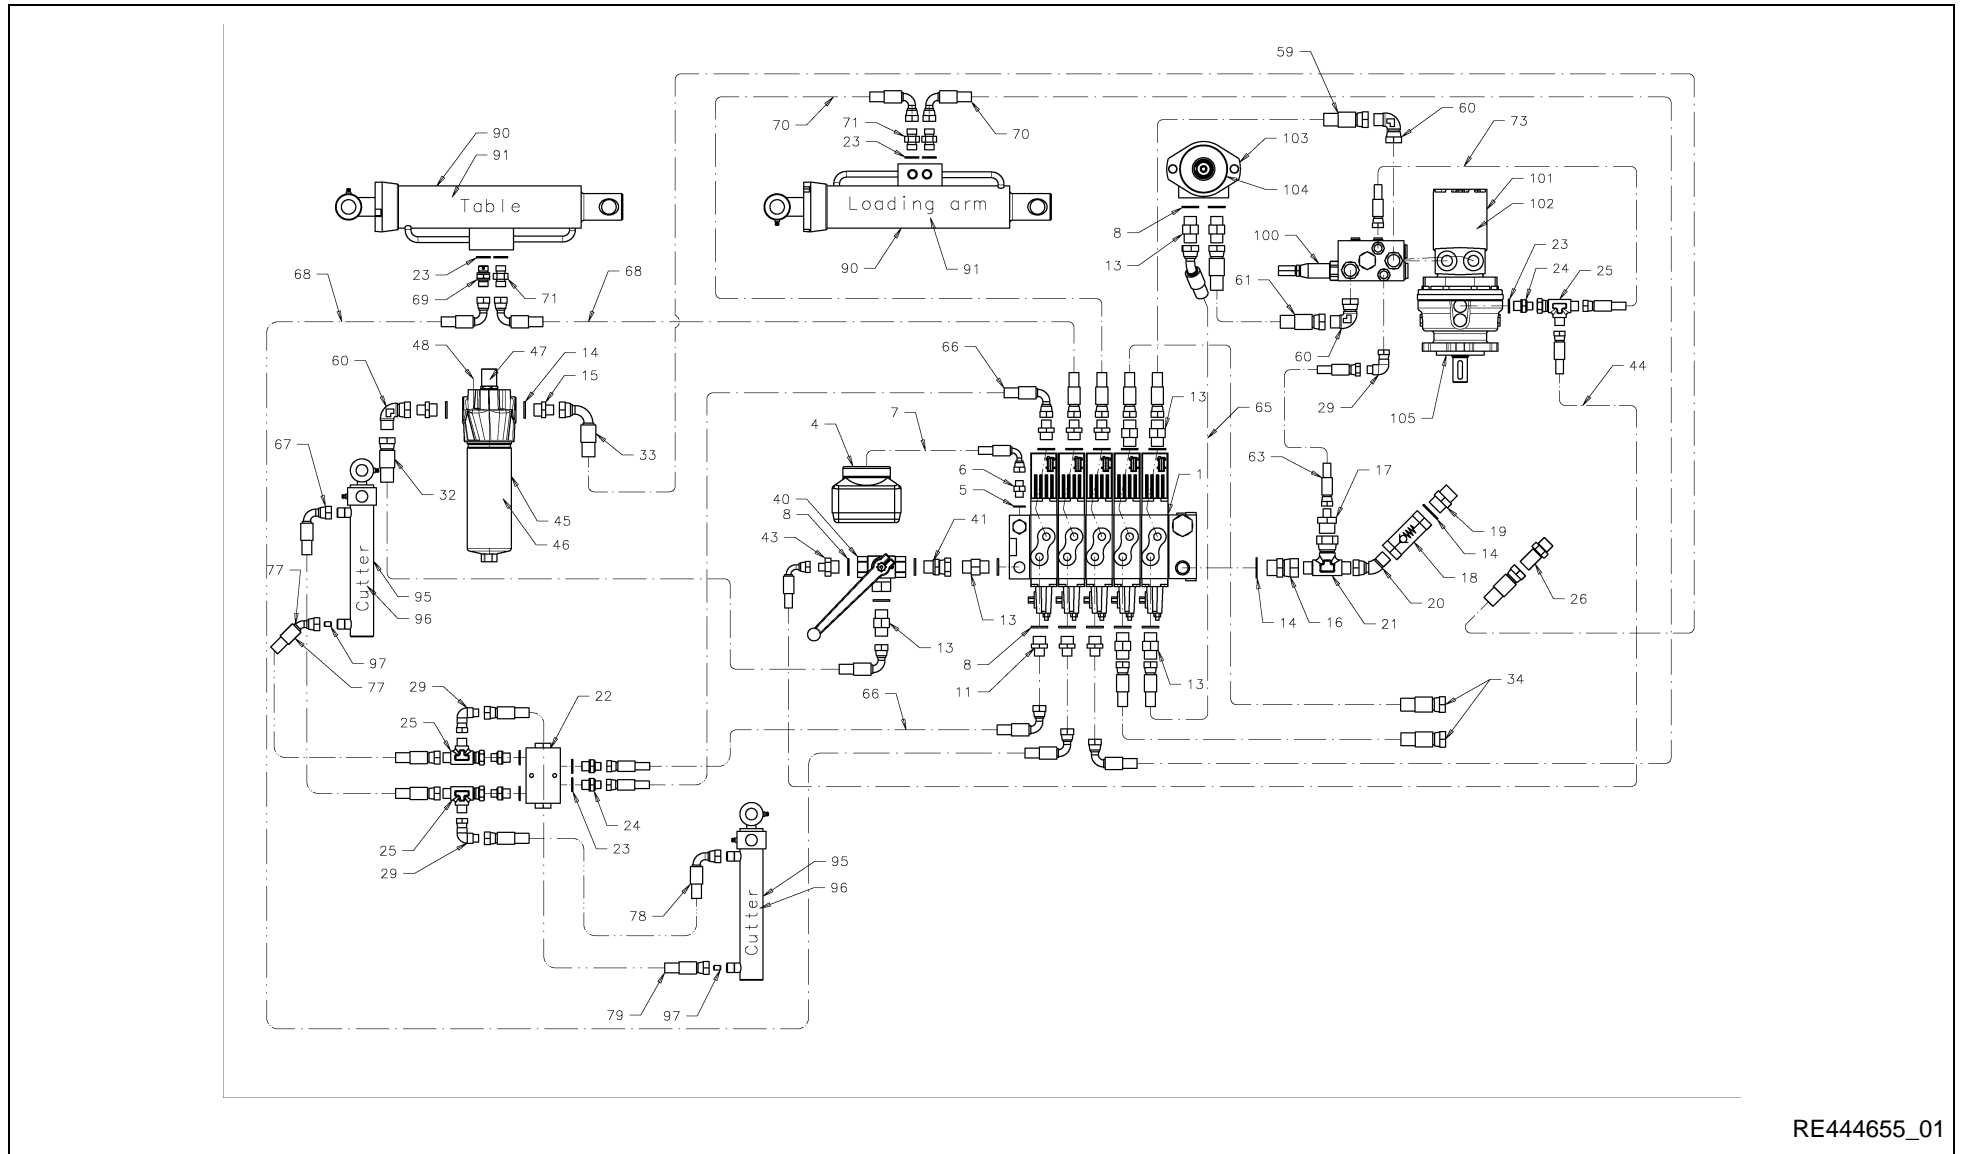

RV 1601 MKII BALEPACK / HYDRAULICS

RE444655_01

RV 1601 MKII BALEPACK / HYDRAULICS

PosNo.	Part No.	Qty.	Description	Remark
68	UH444749	2	HYDR.HOSE 3/8"-2900 3/8" 2900	
69	KK012077	1	COUPLING 3/8 D1.7 RESTRICTOR	
70	UH444748	2	HYDR.HOSE 3/8"-1520 3/8" 1520	
71	UH410748	3	NIPPLE	
73	UH440053	1	HYDR. HOSE 1/4" 470	
77	UH444750	1	HOSE, HP	
78	UH332643	1	HOSE, HP	
79	UH335790	1	HOSE, HP	
90	UH444790-K	2	CYLINDER DA Ø63-Ø32X450+250	
91	VGUW00227		SEALS, SET	
95	UH453550-K	2	HYDR. ZYLINDER 32-16-175-45	
96	UH453551		DICHTSAETZE UH453550	
97	UH410730	2	RESTRICTOR M8 Ø 1.4 MM	
100	UH440859	1	BRAKE VALVE	
101	UH900507	1	OIL MOTOR 130CCM SHA FT D25	
102	UH900501		SEAL KIT FOR MF761 MOTOR	
103	UH900514	1	OIL MOTOR 390CCM SHAFT Ø25 TE390 (MF761)	
104	UH900501		SEAL KIT FOR MF761 MOTOR	
105	UH451101	1	DISC BRAKE DG-RF/288 OMR