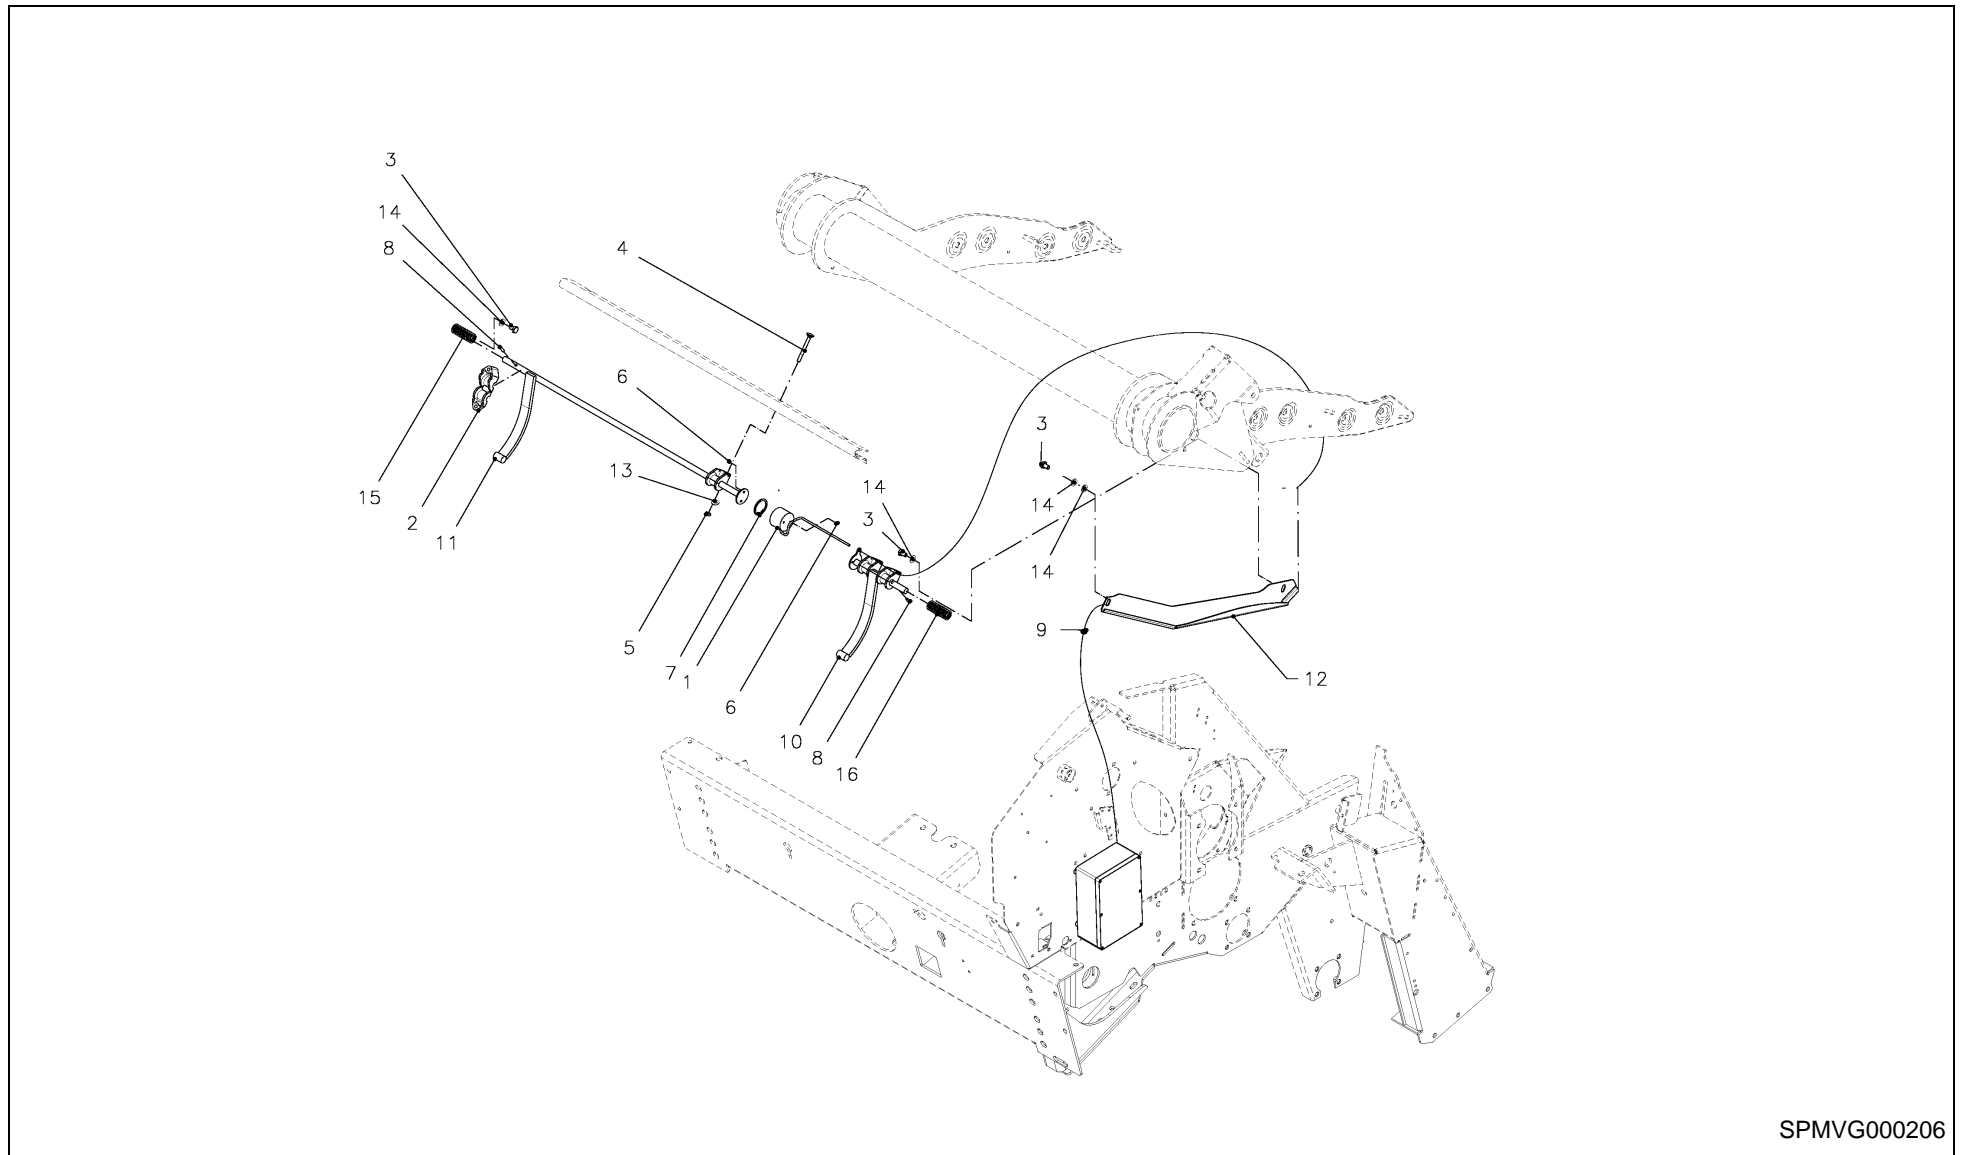

RV 1601 MKII BALEPACK / INDICATOR

SPMVG000206

RV 1601 MKII BALEPACK / INDICATOR

PosNo.	Part No.	Qty.	Description	Remark
1	VNB0443173	1	SENSOR ASSY ANG 90DEG L=2.5M	
2	VGBR785	4	HOLDER	
3	KG00473961	4	HEX. SCREW M10X16 8.8	
4	KG00640261	4	CARRIAGE BOLT M8X80 8.8	
5	KG01051961	4	HEX. NUT M8 8	
6	KG01067261	4	LOCK NUT M5	
7	KG01128700	1	CIRCLIP-B 47 X 1.75	
8	KG01189262	2	TENSION PIN 6X24	
9	VGND9844	1	SLEEVE, CONDUCT THROUGH	
10	VGWA0523	1	INDICATOR, LH	
11	VGWA0524	1	INDICATOR, RH	
12	VGWA1159	1	GUIDE, CABLE	
13	VGND3146V	4	CIRCLIP	
14	VGND3147V	4	CIRCLIP	
15	VGPZ100	1	SPRING, TORSION, RH	
16	VGPZ99	1	SPRING, TORSION, LH