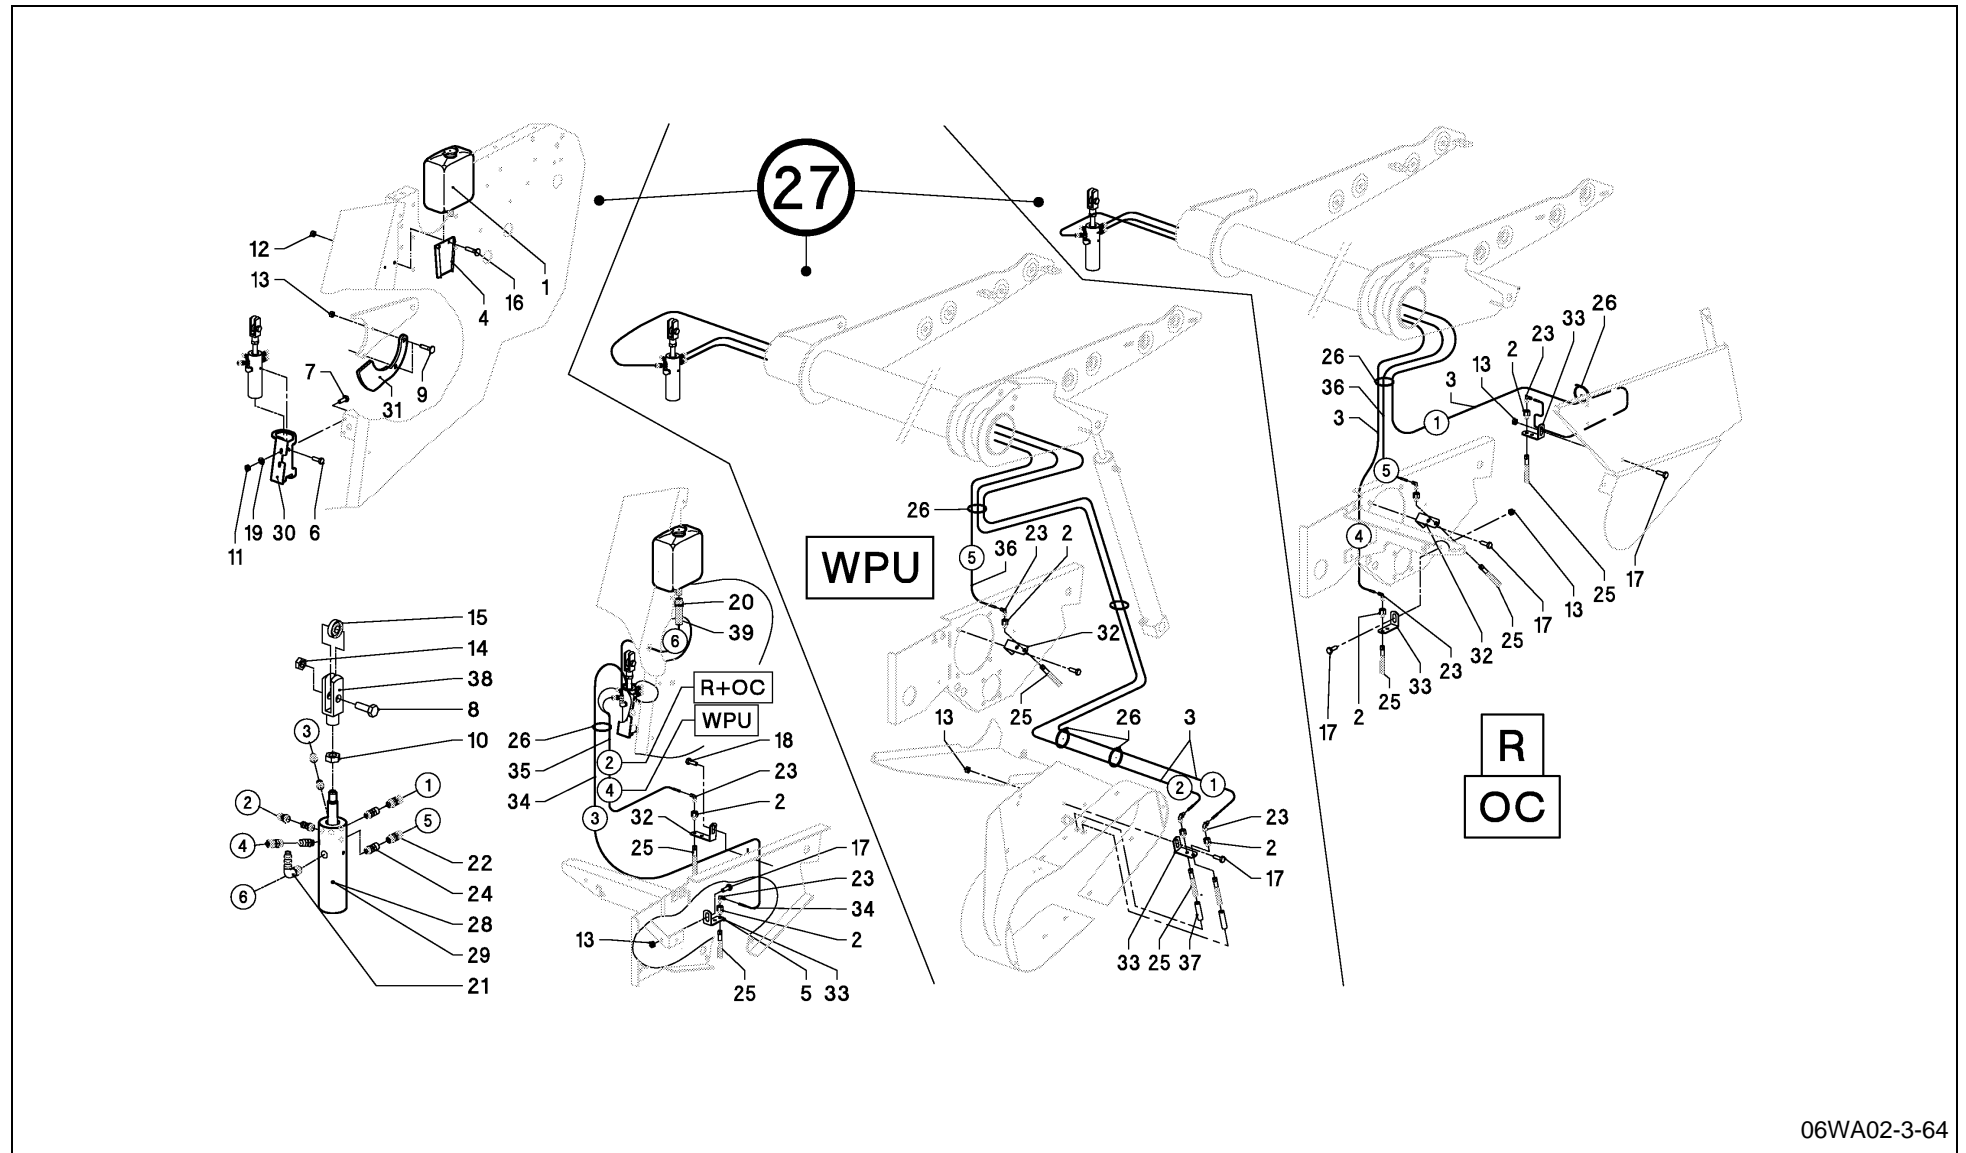

RV 1601 MKII BALEPACK / LUBRICATION SYSTEM

06WA02-3-64

RV 1601 MKII BALEPACK / LUBRICATION SYSTEM

PosNo.	Part No.	Qty.	Description	Remark
1	VF06551694	1	TANK	
2	VGBP454V	8	NIPPLE	
3	VGBR652	4	HOSE	
4	VGBR656V	1	HOLDER	
5	VGBR660V	1	HOLDER	
6	KG00468961	1	HEX. SCREW M6X20 8.8	
7	KG00471961	2	HEX. SCREW M8X20 8.8	
8	KG00476761	1	HEX. SCREW M12X40 8.8	
9	KG00641561	2	CARRIAGE BOLT M10X30 8.8	
10	KG01043361	1	HEX. NUT M12 8	
11	KG01051961	2	HEX. NUT M8 8	
12	KG01061161	2	LOCK NUT M6 8	
13	KG01061361	5	LOCK NUT M10	
14	KG01068961	1	LOCK NUT M12 10	
15	KG01374500	1	BALL BEARING 6201-2RS	
16	VGND1176V	2	CARRIAGE BOLT	
17	VGND1221V	5	SCREW, KNURLED STUD	
18	VGND1461V	1	BOLT, TAPTITE	
19	VGND3146V	2	CIRCLIP	
20	VGND9134	1	WORMSLANGKLEM (22 - 32)	
21	VGND92109	1	ELBOW COUPLING	
22	VGND92110	5	COUPLING	
23	VGND92111	8	ELBOW COUPLING	
24	VGND92120	5	NON-RETURN VALVE	
25	VGND9791	8	BRUSH, LUBRICATION	
26	VGND9843	7	CABLE TIE	
27	ACCESSOIRE	1	PLEASE CONTACT YOUR DEALER	
28	VGWA00781	1	PUMP ASSY, LUBRICATION	
29	VGWA00782	1	REPAIR SET	
30	VGWA817	1	BRACE	
31	VGWA824	1	CONTROL RUN	
32	VGWA857V	3	BRACE	
33	VGWA859V	4	BRACE	
34	VGWA921	1	HOSE	
35	VGWA922	1	HOSE	
36	VGWA923	2	HOSE	
37	VGWA924	2	HOSE	
38	VGWA925V	1	YOKE	
39	VGWA928	1	HOSE