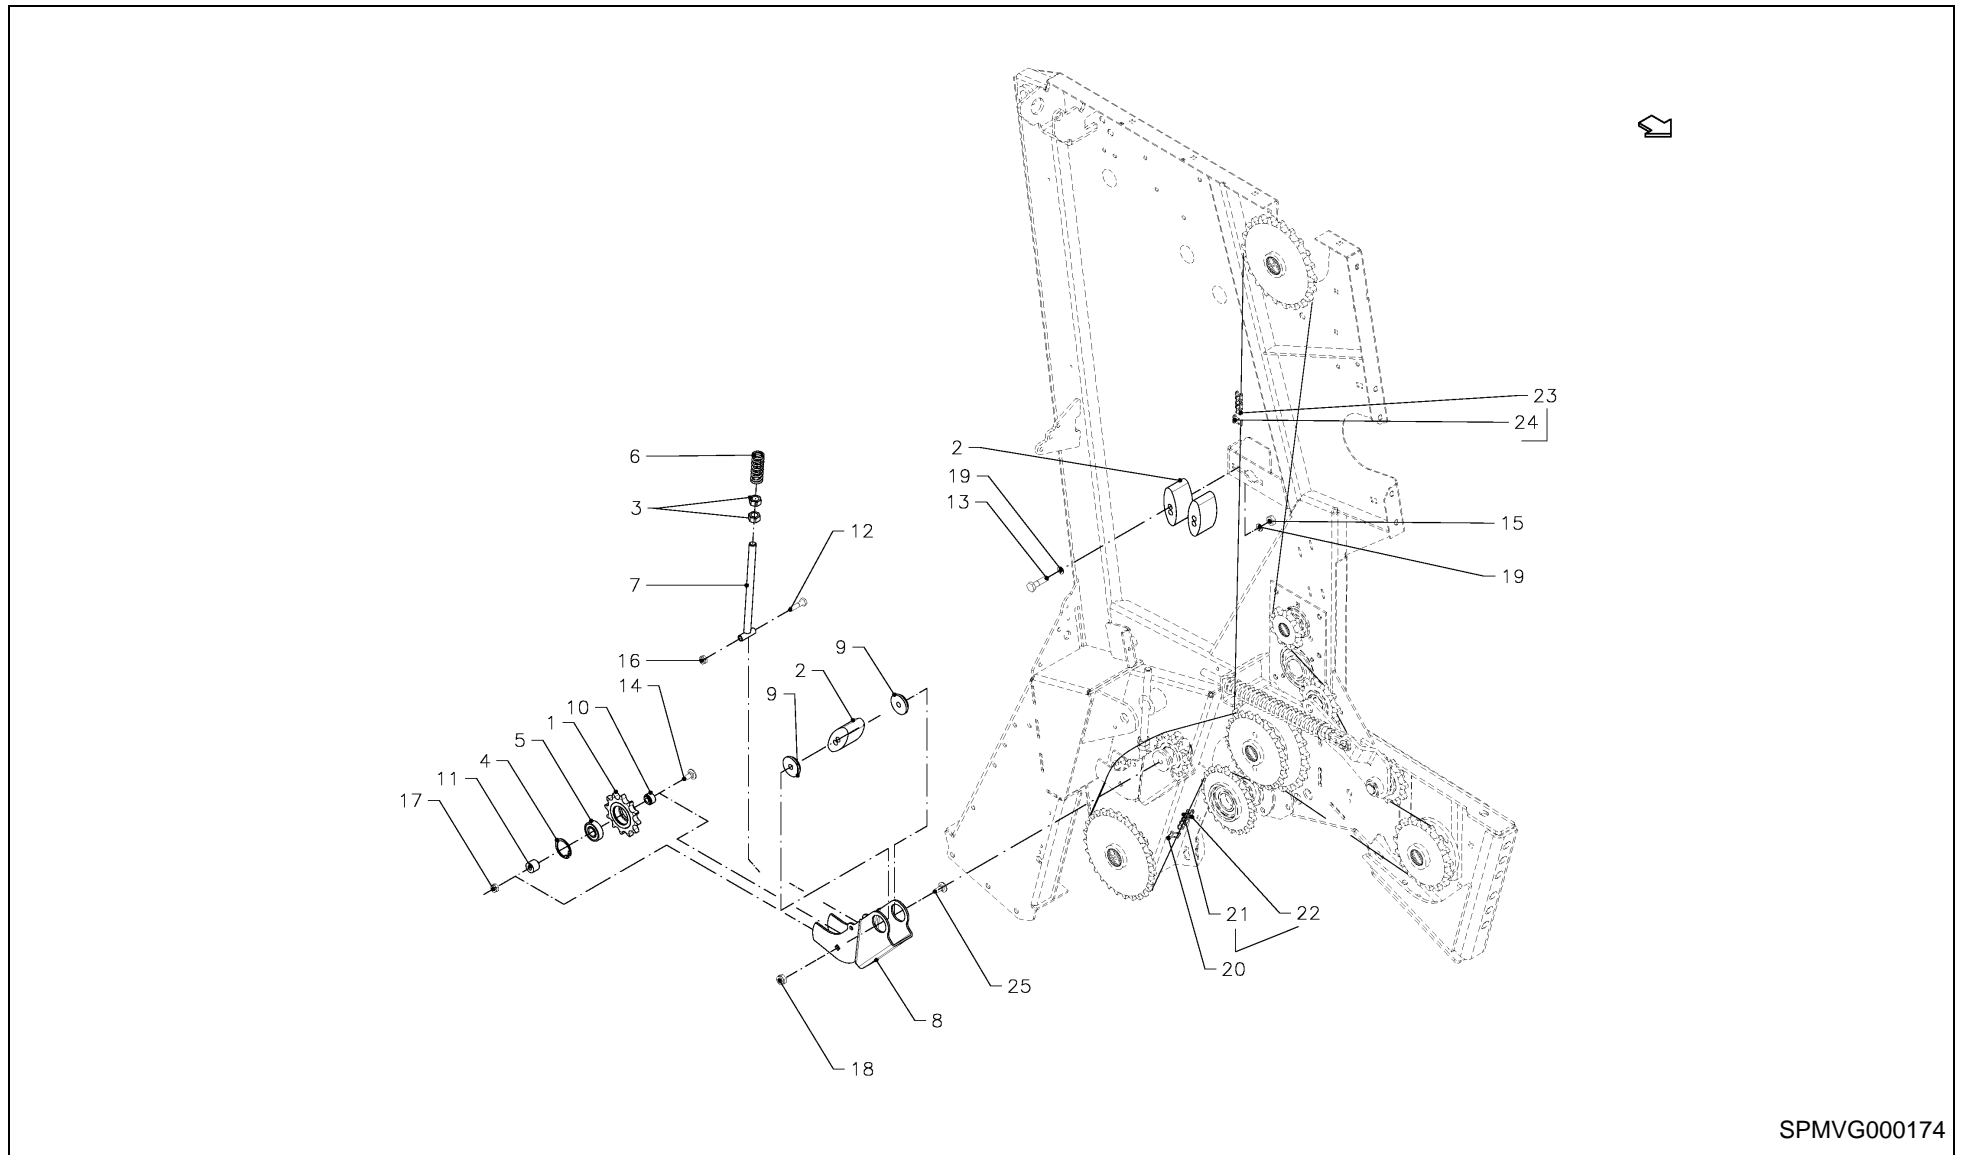

RV 1601 MKII BALEPACK / DRIVE, CHAIN + TENSIONER

SPMVG000174

RV 1601 MKII BALEPACK / DRIVE, CHAIN + TENSIONER

PosNo.	Part No.	Qty.	Description	Remark
1	VG13378002	1	SPROCKET	
2	VGBV189	3	TENSIONER, CHAIN	
3	KG01052361	2	HEX. NUT M16 8	
4	KG01128700	1	CIRCLIP-B 47 X 1.75	
5	KG01377800	1	BALL BEARING 6204-2RS	
6	VGPZ19V	1	SPRING, COMPRESSION	
7	VGWA0601V	1	TENSIONNER	
8	VGWA527	1	SUPPORT	
9	VGWA528V	2	RING	
10	VGWA540V	1	BUSH	
11	VGWA541V	1	BUSH	
12	KG00353761	1	HEX. BOLT M8X65 8.8	
13	KG00358161	2	HEX. BOLT M12X80 8.8	
14	KG00642261	1	CARRIAGE BOLT M10X65 8.8	
15	KG01052161	2	HEX. NUT M12 8	
16	KG01068761	1	LOCK NUT M8 10	
17	KG01068861	1	LOCK NUT M10 10	
18	KG01068961	1	LOCK NUT M12 10	
19	VGND3148V	4	CIRCLIP	
20	VGND9295	2	LINK, SIMPL.	
21	VGND96104	1	CHAIN, ROLLER, SIMPLEX	R + XL- R +14-OC + 23-OC
22	VGND96105	1	CHAIN, ROLLER, SIMPLEX	WPU
23	VGND96130	1	CHAIN, ROLLER, SIMPLEX	
24	VF06213194	1	CHAIN LINK	
25	VGWA949V	1	CARRIAGE BOLT, SPEC.