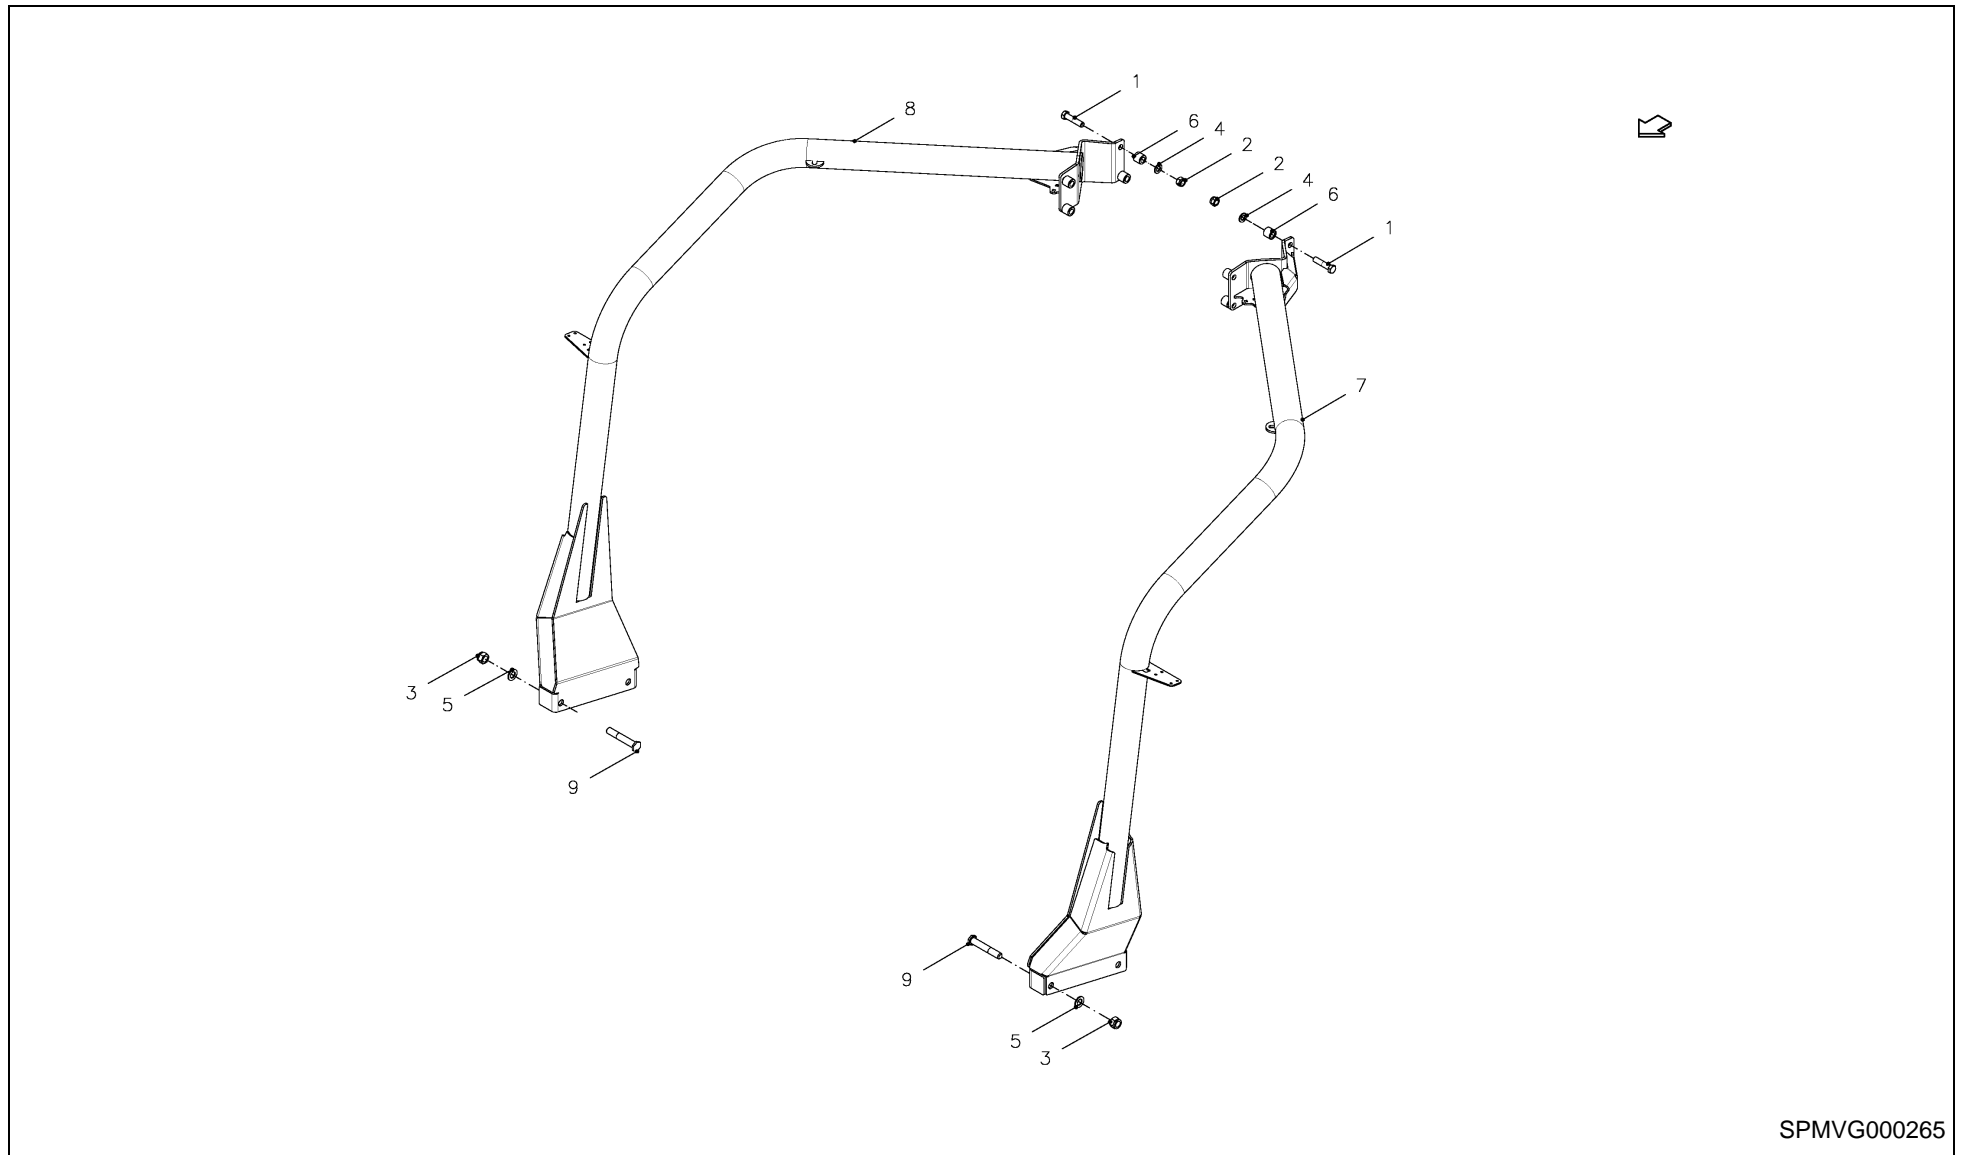

RV 1601 MKII BALEPACK / TOWER

SPMVG000265

RV 1601 MKII BALEPACK / TOWER

PosNo.	Part No.	Qty.	Description	Remark
1	KG00362361	4	HEX. BOLT M16X70 8.8	
2	KG01069161	4	LOCK NUT M16 10	
3	KG01069261	4	NUT, LOCK	
4	KG01267761	4	WASHER M16	
5	KG01267961	4	WASHER M20	
6	UH410958	8	COLLAR 17-30X26	
7	UH444310-K	1	TOWER BP160 LH	
8	UH444311-K	1	TOWER BP160 RH	
9	UH444340	4	BOLT, NUTTED, SPEC.