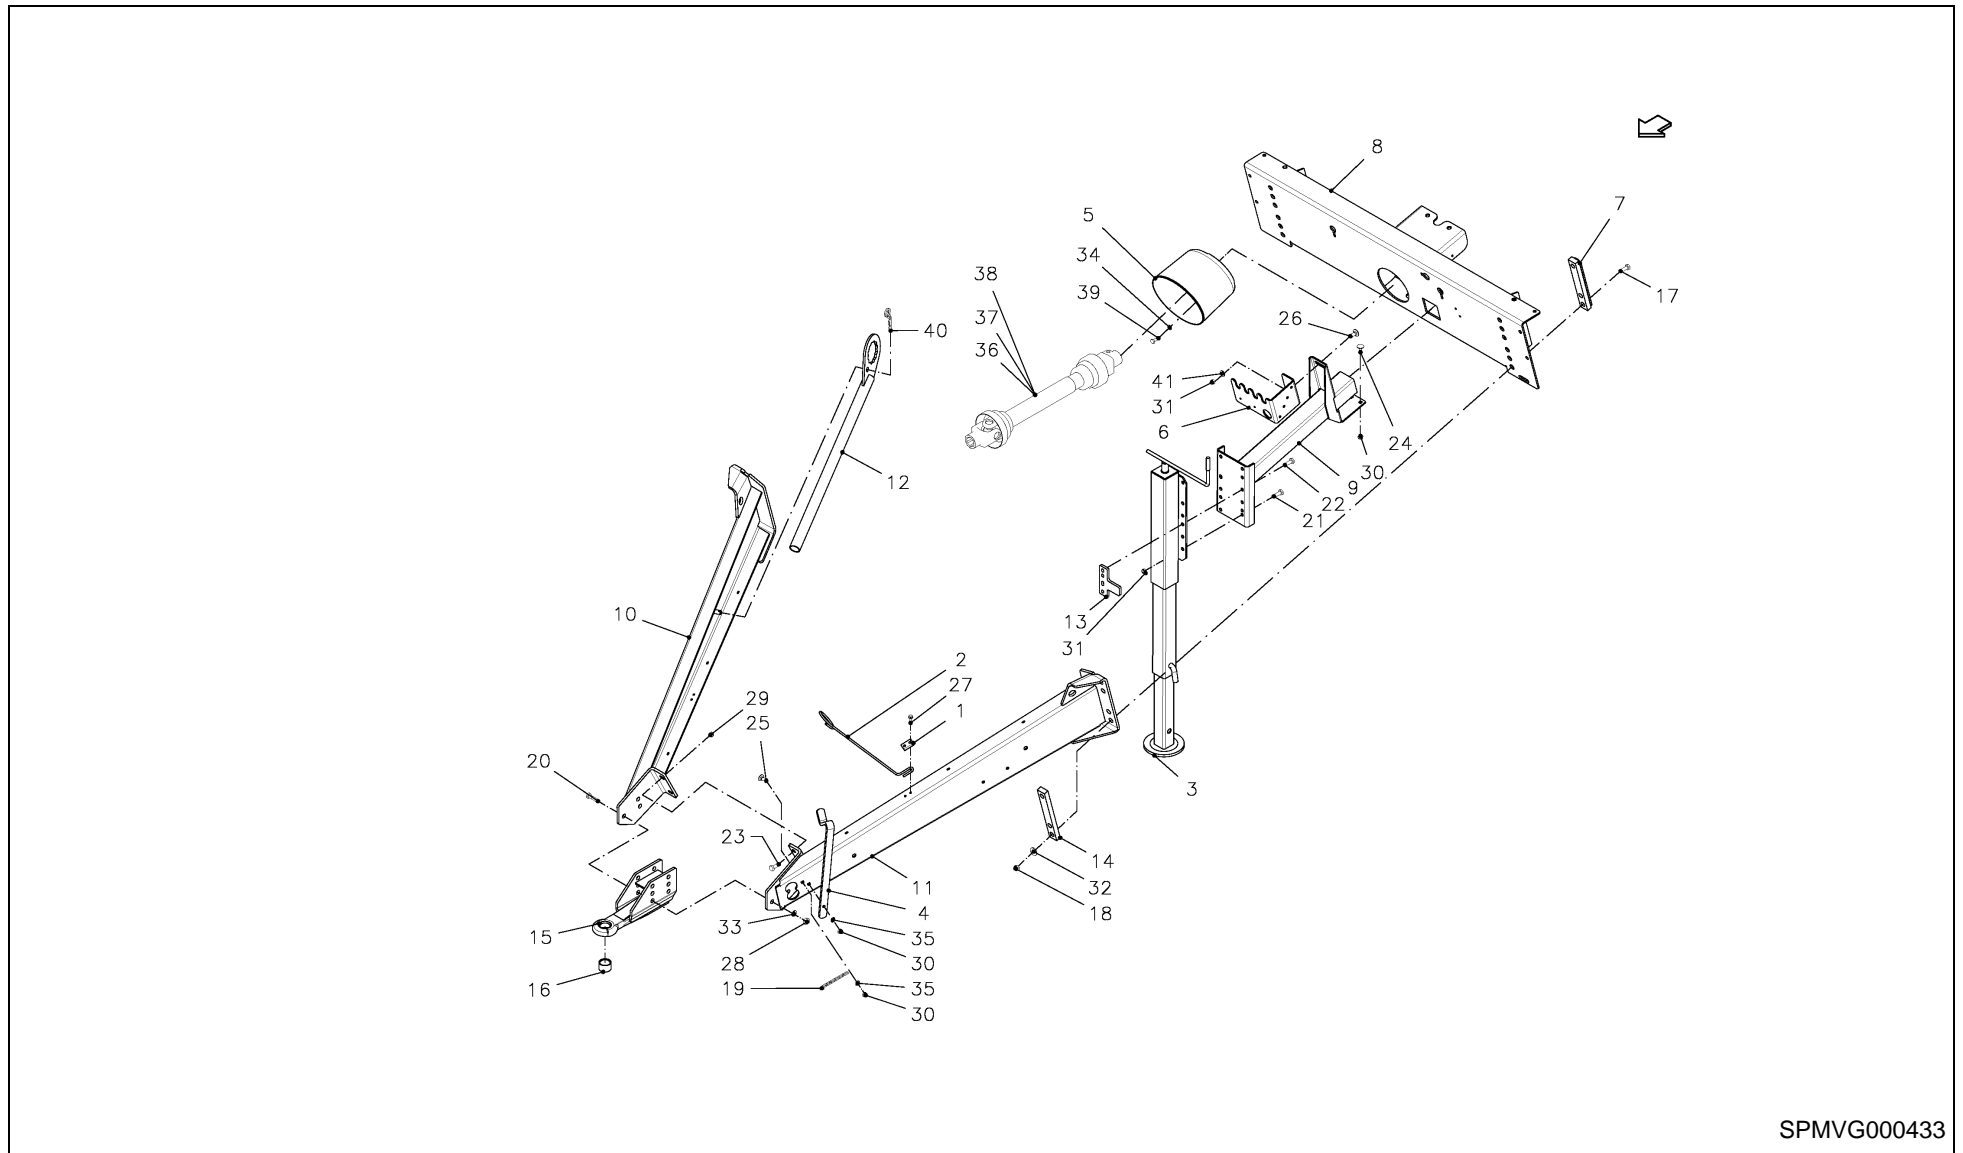

RV 1601 MKII BALEPACK / HITCHING EQUIPMENT

SPMVG000433

RV 1601 MKII BALEPACK / HITCHING EQUIPMENT

PosNo.	Part No.	Qty.	Description	Remark
1	VG19017027V	1	BRACE	
2	VG19157033V	1	STAY	
3	VGBR001029	1	JACK STAND	
4	VGBR155	1	SUPPORT	
5	VGND94053	1	GUARD CONE	
6	VGRL442K0	1	SUPPORT	
7	VGWA01048	2	STRIP	
8	VGWA0142	1	BEAM, INTERMEDIATE	
9	VGWA0512	1	SUPPORT	
10	VGWA0639	1	DRAW BAR HALF, LH	
11	VGWA0640	1	DRAW BAR HALF, RH	
12	VGWA0912	1	SPANNER	R + XL-R + 14-OC
13	VGWA1991	1	PLATE	
14	VGWA625	2	STRIP	
15	VGWP0132	1	EYE, DRAW BAR	
16	VGWP162	1	WEAR BUSH	
17	VF16618111	6	HEX. HEAD SCREW	
18	KG01840561	6	NUT, LOCK	
19	VG17662009V	1	CHAIN	
20	VG37305654V	2	BOLT, NUTTED	
21	KG00476561	4	HEX. SCREW M12X30 8.8	
22	KG00476761	2	HEX. SCREW M12X40 8.8	
23	KG00480261	2	HEX. SCREW M16X40 8.8	
24	KG00641461	2	CARRIAGE BOLT M10X25 8.8	
25	KG00641561	2	CARRIAGE BOLT M10X30 8.8	
26	KG00644761	1	CARRIAGE BOLT M12X25 8.8	
27	KG01000861	2	FLANGED BOLT M8X25	
28	KG01052361	2	HEX. NUT M16 8	
29	KG01069161	2	LOCK NUT M16 10	
30	KG01068861	4	LOCK NUT M10 10	
31	KG01068961	7	LOCK NUT M12 10	
32	KG01267961	6	WASHER M20	
33	KG01282061	2	SPRING WASHER M16	
34	VGND3030V	2	WASHER, PLAIN	
35	VGND3147V	2	CIRCLIP	
36	VGND94117	1	SHAFT, UNIV. JOINT	R + XL-R + 14OC
37	VGND94118	1	SHAFT, UNIV. JOINT	23-OC
38	VGND94119	1	SHAFT, UNIV. JOINT	WPU
39	KG00471761	2	HEX. SCREW M8X16 8.8	
40	VGPZ160V	1	SPRING CLIP	