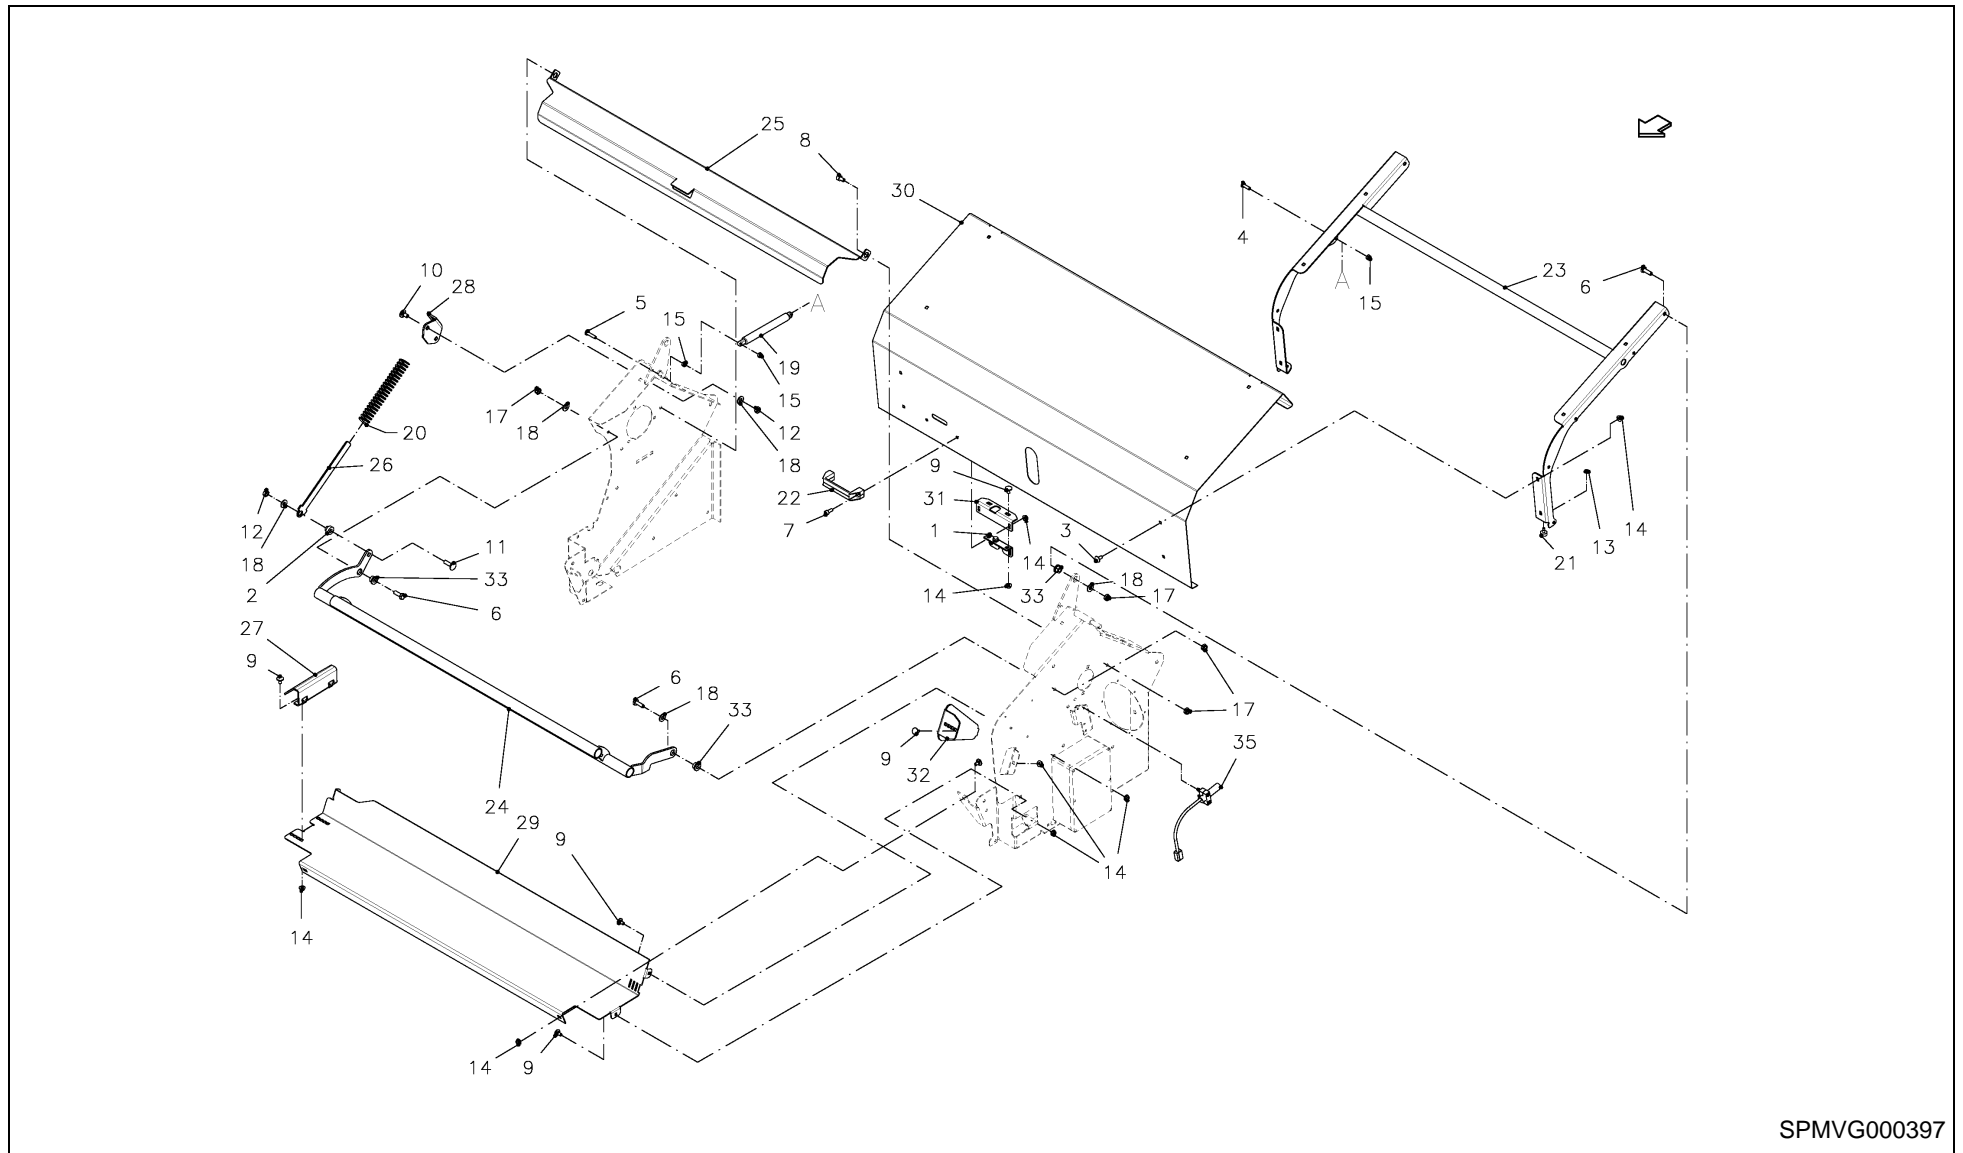

RV 1601 MKII BALEPACK / NET WRAP SET

SPMVG000397

RV 1601 MKII BALEPACK / NET WRAP SET

PosNo.	Part No.	Qty.	Description	Remark
1	VF16611457	1	FOLDING FASTENER	
2	VGDN807V	1	SLEEVE	
3	VGGM152V	8	CARRIAGE BOLT	
4	KG00472161	1	HEX. SCREW M8X25 8.8	
5	KG00472361	1	HEX. SCREW M8X35 8.8	
6	KG00474361	4	HEX. SCREW M10X30 8.8	
7	KG00545061	2	CHEESE HEAD SCREW M8X20 8.8	
8	KG00546661	2	CHEESE HEAD SCREW M10X16 8.8	
9	KG00638961	11	CARRIAGE BOLT M8X16 8.8	
10	KG00641361	2	CARRIAGE BOLT M10X20 8.8	
11	KG00641661	1	CARRIAGE BOLT M10X35 8.8	
12	KG01052061	2	HEX. NUT M10 8	
13	KG01061161	2	LOCK NUT M6 8	
14	KG01061261	21	LOCK NUT M8 8	
15	KG01068761	3	LOCK NUT M8 10	
17	KG01068861	6	LOCK NUT M10 10	
18	VGND3147V	7	CIRCLIP	
19	VGND90038	1	SPRING, GAS	
20	VGpz480V	1	SPRING, COMPRESSION	
21	VRR0096801	2	STOP	
22	VRR0166601	1	HANDLE	
23	VGRL0387K0	1	FRAME	
24	VGRL0421K0	1	FRAME	
25	VGRL133K0	1	PLATE	
26	VGRL140K0	1	PLATE	
27	VGRL147K0	1	PLATE	
28	VGRL16K0	1	SUPPORT	
29	VGRL419K0	1	PLATE	
30	VGRL463K0	1	COVER,	
31	VGRL466K0	1	SUPPORT	
32	VGRL481K0	1	SUPPORT	
33	UH300562	4	BUSHING Ø11X13-Ø19/9	
35	VNB0448973	2	SENSOR ASSY PROX PLASTIC L=1.2