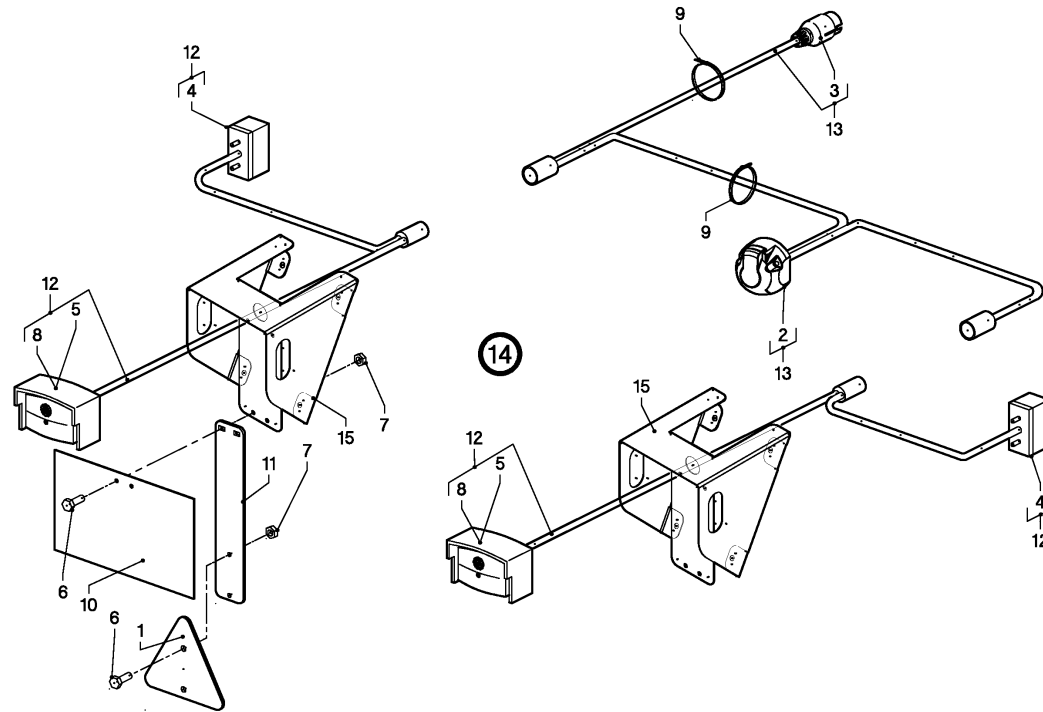

RV 1601 MKII BALEPACK / LIGHTING SET

02WR01-3-51

RV 1601 MKII BALEPACK / LIGHTING SET

PosNo.	Part No.	Qty.	Description	Remark
1	VG32102810	2	REFLECTOR, RED	
2	VG37803152	1	7-PIN TRAILER SOCKET	
3	VGBR804	1	7-PIN CONNECTOR	
4	VGGP620	2	LAMP ASSY	
5	VGGP621	2	LIGHT, TAIL, LH	
6	KG00980561	8	FLANGED BOLT M6X12 90	
7	KG01061161	8	LOCK NUT M6 8	
8	VGLG353		GLASS, LIGHT, TAIL,	
9	VGND9843	20	CABLE TIE	
10	VRR0073301	1	PLATE	
11	VRR0805901	2	SUPPORT	
12	VGWP00145	2	CABLE	
13	VGWP00146	1	HOOFDKABEL	
14	VGWP00147	1	LIGHTING SET	
15	VGWP141	2	SUPPORT