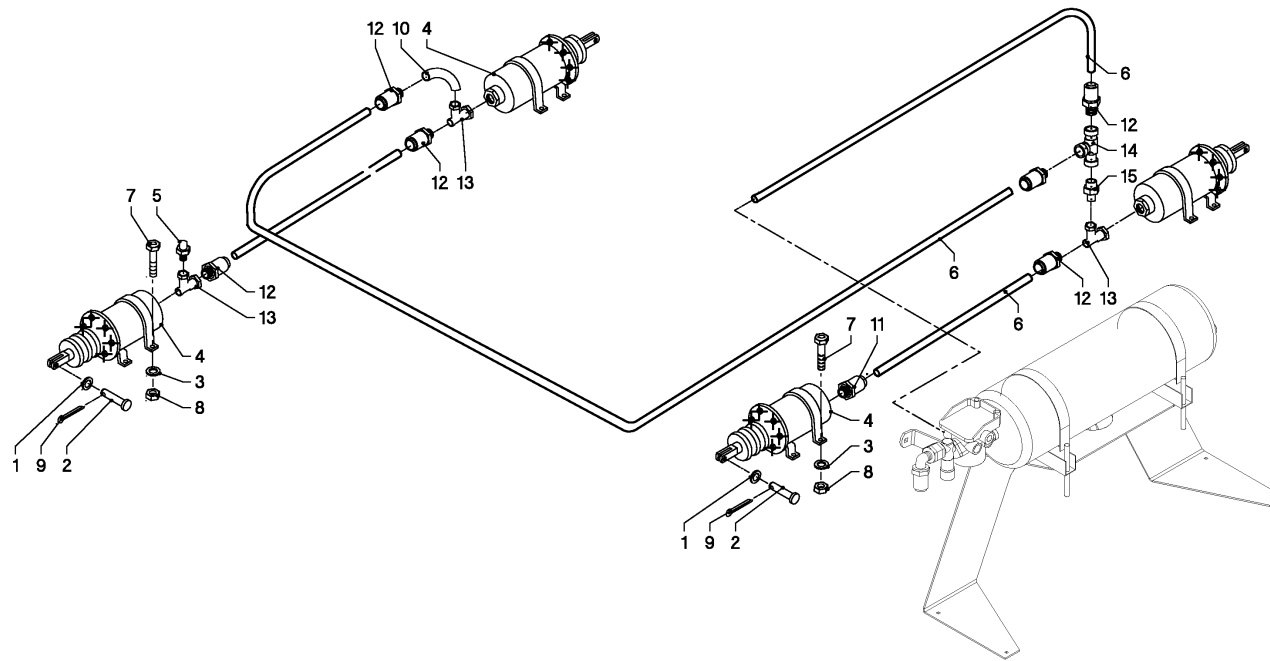

RV 1601 MKII BALEPACK / CYLINDER, BRAKE, PNEU.

02WR01-3-64

RV 1601 MKII BALEPACK / CYLINDER, BRAKE, PNEU.

PosNo.	Part No.	Qty.	Description	Remark
1	VF01115040	4	WASHER	
2	VF06210024	4	PIN	
3	VF06214198	16	WASHER	
4	VF06558792	4	CYLINDER, PNEUM.	
5	VR38222332	1	CONNECTOR	
6	VGGP588		HOSE	GIVE LENGTH WHEN ORDERING
7	KG00474261	16	HEX. SCREW M10X25 8.8	
8	KG01068861	16	LOCK NUT M10 10	
9	KG01251561	4	SPLIT PIN 4X25 ST	
10	VRR0546101	1	COUPLING	
11	VRR0546201	1	COUPLING	
12	VRR0546501	6	COUPLING	
13	VGWP00128	3	COUPLING, BULKHEAD, T	
14	VGWP129	1	STUD COUPLING, T-	
15	VGWP130	1	COUPLING