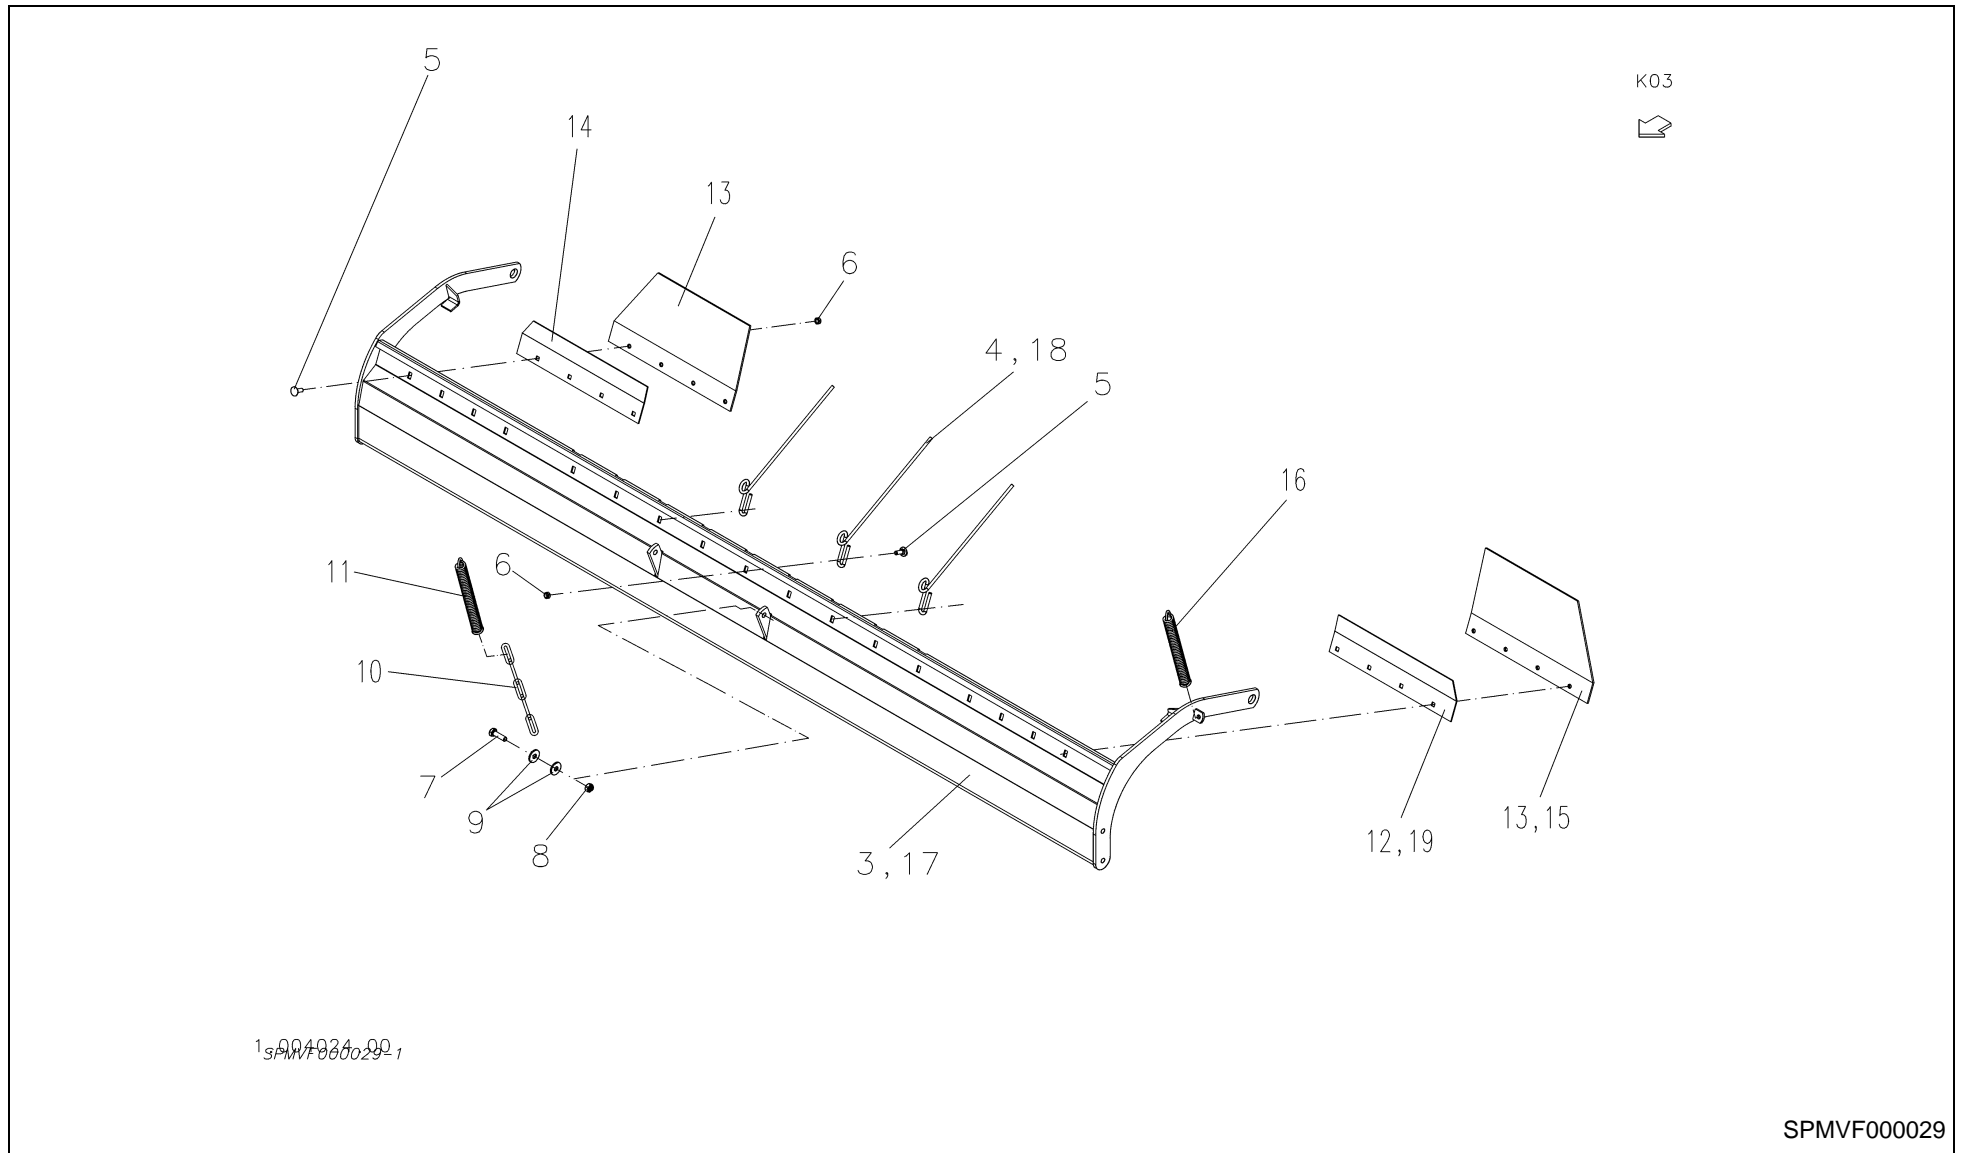

RV 1601 MKII BALEPACK / CROP GUIDE CPL. (R+14-OC + XL-R + 23-OC)

1_001024_00
SPMV000029-1

SPMV000029

RV 1601 MKII BALEPACK / CROP GUIDE CPL. (R+14-OC + XL-R + 23-OC)

PosNo.	Part No.	Qty.	Description	Remark
3	VF16654389.86	1	DEFLECTOR PLATE	
4	VF16514266	3	SPRING TINE	
5	KG00639061	12	CARRIAGE BOLT M8X20 8.8	
6	VF01397863	12	HEX.NUT	
7	KG00474461	2	HEX. SCREW M10X35 8.8	
8	KG01068861	2	LOCK NUT M10 10	
9	VGMT152V	4	RING	
10	VF01397910	2	CHAIN/TRACK	
11	VGPZ365V	2	SPRING, TENSION	
12	VF16517258.86	1	BAFFLE LEFT	
13	VF16517301	1	TAPE/STRAP/ RIGHT	
14	VF16517302.86	1	BAFFLE RIGHT	
15	VF16517257	1	TAPE/STRAP/BAND LEFT	
16	VF01141494	1	TENSION SRING	
17	VF16652199.86	1	BAFFLE PLATE	OC 23 + XL-R
18	VF16618436	3	SPRING TINE	OC 23 + XL-R
19	VF16619481.86	1	BAFFLE	OC 23 + XL-R