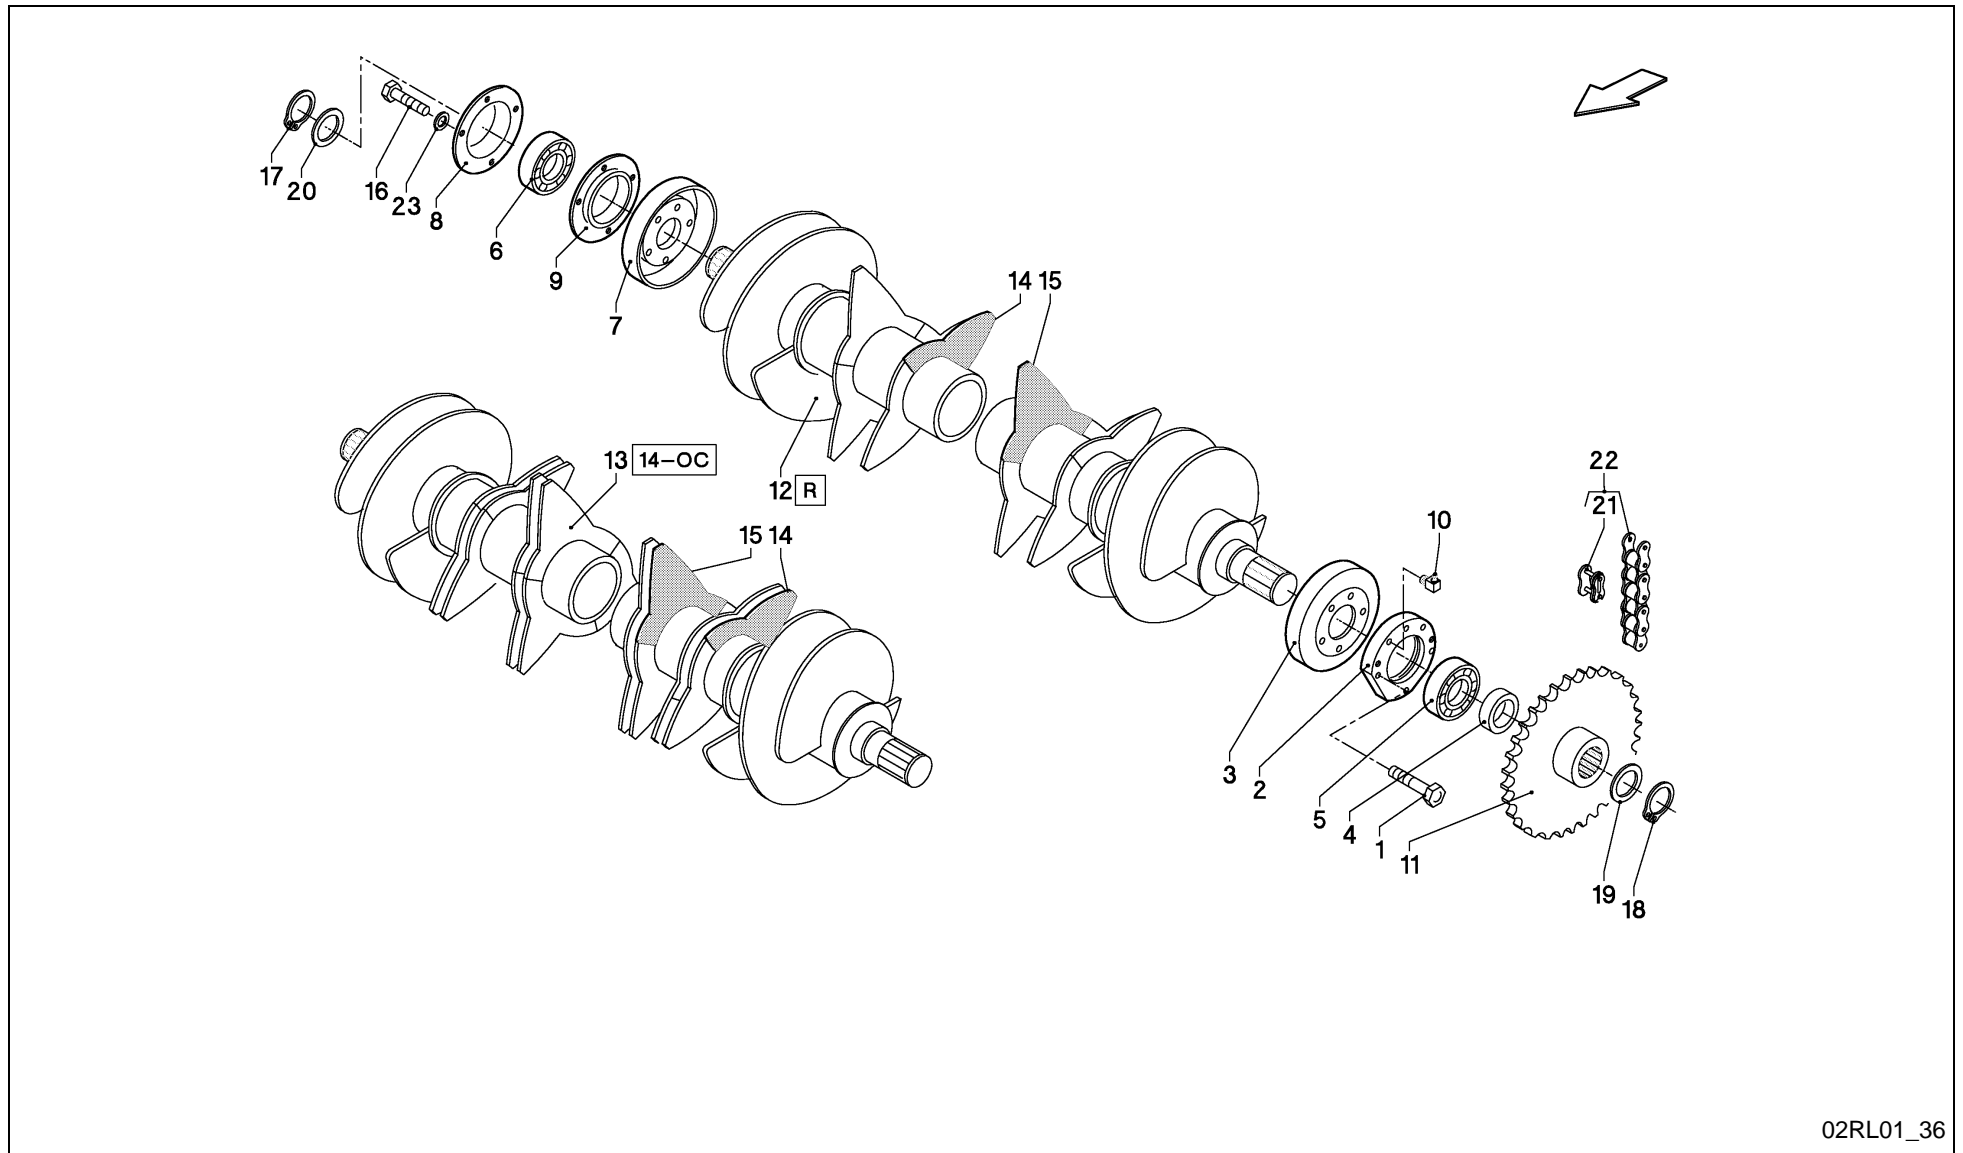

RV 1601 MKII BALEPACK / GATHERING ROLLER (R+14-OC)

02RL01_36

RV 1601 MKII BALEPACK / GATHERING ROLLER (R+14-OC)

PosNo.	Part No.	Qty.	Description	Remark
1	VF06209240	8	BOLT, NUTTED	
2	VF16613954.86	1	SUPPORT RIGHT	
3	VF16613956.86	1	ANTI WRAPPING DEVICE	
4	VF16614025	2	SPACER RING	
5	VF16614126	1	BALL BEARING	
6	VF16614169	1	BALL BEARING	
7	VF16615109	1	ANTI WRAPPING DEVICE	
8	VF16615114	1	HALF HOUSING	
9	VF16615117	1	HALF HOUSING	
10	VF16616404	1	GREASE NIPPLE	
11	VF16616797.86	1	SPROCKET	
12	VF16618150	1	TRANSPORT ROLLER	R
13	VF16619420	1	TINE ROLLER	14-OC
14	VF16611577	1	TINE	
15	VF16616807	1	TINE	
16	KG00476561	10	HEX. SCREW M12X30 8.8	
17	KG01109862	1	CIRCLIP-A 40 X 1.75	
18	KG01110462	1	CIRCLIP-A 50 X 2	
19	VGMT0063		SHIM SET	GIVE QUANTITY WHEN ORDERING
20	VGND3126	1	RING	
21	VGND9295	1	LINK, SIMPL.	
22	VGND96133	1	CHAIN, ROLLER, SIMPLEX	
23	VGTH100V	4	RING