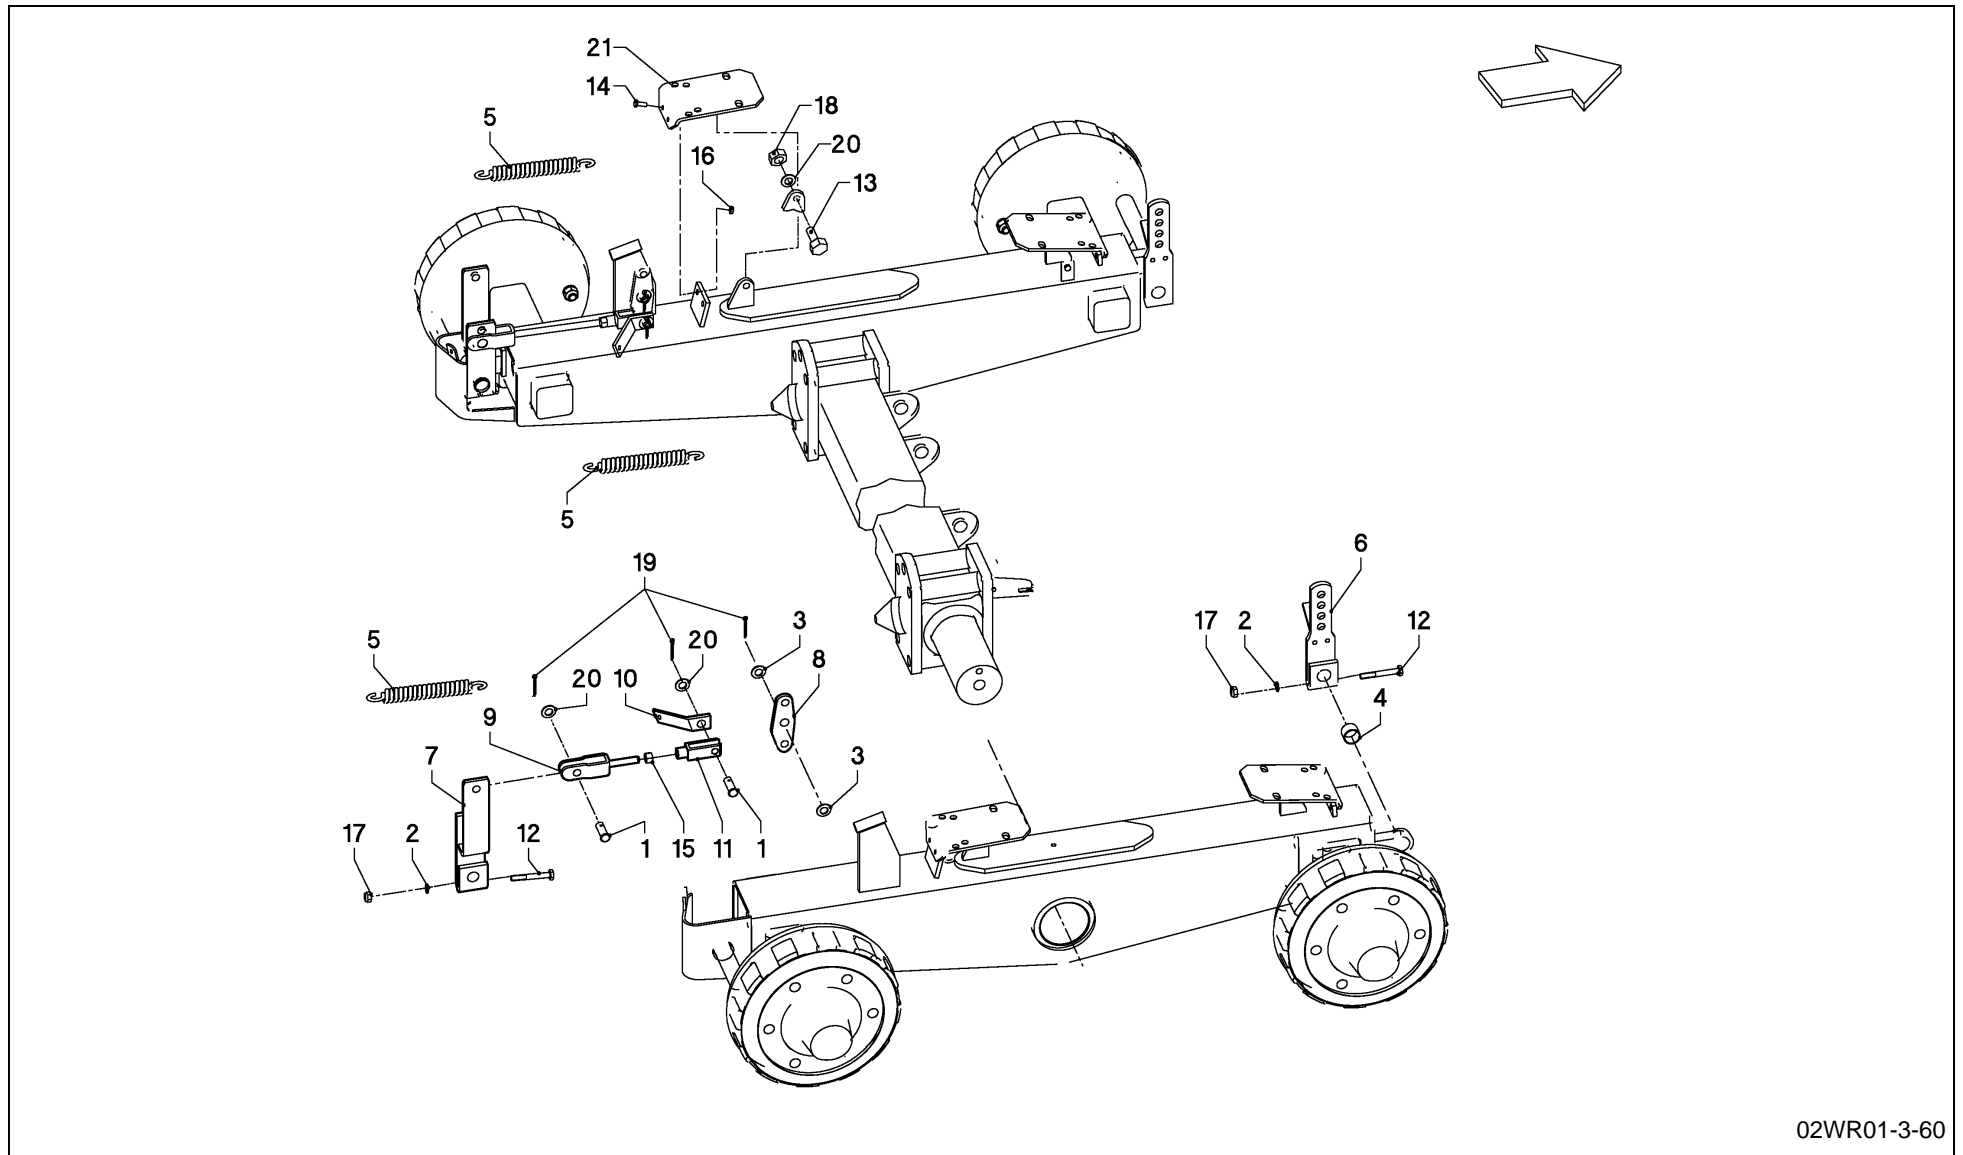

RV 1601 MKII BALEPACK / BRAKE

02WR01-3-60

RV 1601 MKII BALEPACK / BRAKE

PosNo.	Part No.	Qty.	Description	Remark
1	VF06210015	2	PIN	
2	VGMT152V	8	RING	
3	VF06214294	4	WASHER	
4	VF16602596	4	BUSH	
5	VF16602609	4	TENSION SPRING	
6	VF16602610	2	BRAKE LEVER	
7	VF16653704	2	BRAKE LEVER	
8	VF16602625	2	LEVER	
9	VF16602626	2	PULL ROD	
10	VF16602627	2	CLIP	
11	VF16612424	2	CLEVIS	
12	KG00355861	4	HEX. BOLT M10X70 8.8	
13	KG00476761	4	HEX. SCREW M12X40 8.8	
14	KG00981261	8	FLANGED BOLT M8X20 90	
15	KG01052161	2	HEX. NUT M12 8	
16	KG01061261	8	LOCK NUT M8 8	
17	KG01068861	4	LOCK NUT M10 10	
18	KG01068961	4	LOCK NUT M12 10	
19	KG01251861	6	SPLIT PIN 4X36 ST	
20	KG01267561	4	WASHER M12	
21	VGWP0122K0	4	SUPPORT