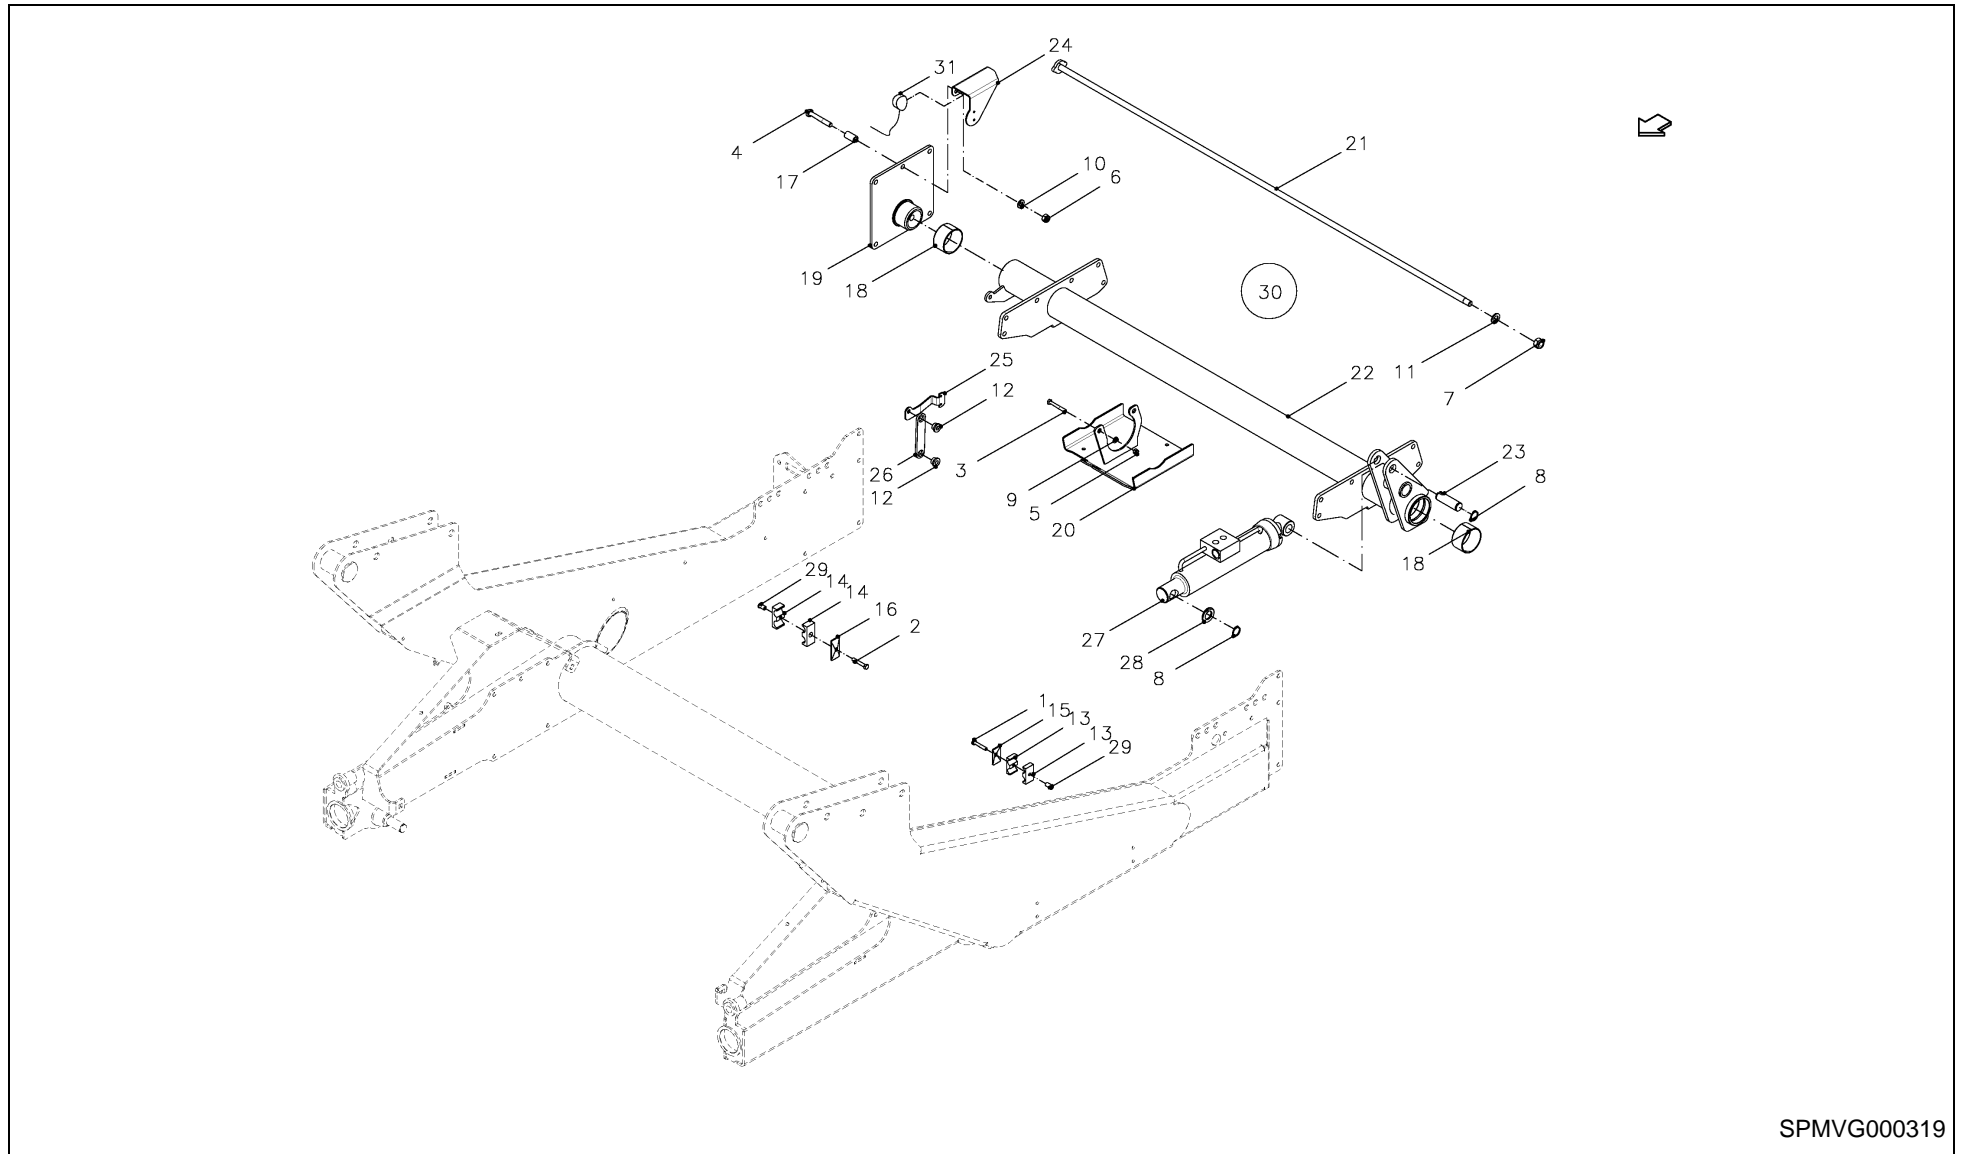

RV 1601 MKII BALEPACK / WRAPPER, FRAME

SPMVG000319

RV 1601 MKII BALEPACK / WRAPPER, FRAME

PosNo.	Part No.	Qty.	Description	Remark
1	KG00353361	1	HEX. BOLT M8X45 8.8	
2	KG00353461	3	HEX. BOLT M8X50 8.8	
3	KG00353661	2	HEX. BOLT M8X60 8.8	
4	KG00358161	10	HEX. BOLT M12X80 8.8	
5	KG01068761	1	LOCK NUT M8 10	
6	KG01068961	2	LOCK NUT M12 10	
7	KG01069161	1	LOCK NUT M16 10	
8	KG01108362	4	CIRCLIP-A 25 X 1.2	
9	KG01267361	9	WASHER M8	
10	KG01267561	20	WASHER M12	
11	KG01267761	1	WASHER M16	
12	UH300562	2	BUSHING Ø11X13-Ø19/9	
13	UH300876	2	CLAMP HALF Ø18	
14	UH300877	6	TUBE CLAMP HALF Ø22 DOUBLE	
15	VGND92009B	1	SHIELD	
16	UH300886	3	PLATE 20-25	
17	UH415414	10	COLLAR Ø12,4/Ø19X34	
18	UH444198	2	SLIDE BEARING 7040	
19	VGUW0145K0	1	FLANGE, CUSHION	
20	UH444220-K	1	HOSE PROTECTION	
21	UH444225-K	1	PULL ROD	
22	UH444233-K	1	TIP FRAME	
23	UH444236	1	BOLT Ø25X74	
24	UH444701	1	SENSOR BRACKET	
25	UH444702	1	SENSOR ARM	
26	UH444703	1	STAY	
27	UH444790-K	1	CYLINDER DA Ø63-Ø32X450+250	
28	KG01268161	2	WASHER M24	
29	UH862138	7	BLIND RIVET NUT	
30	UH444232-K	1	TIP FRAME ASSY	
31	VNB0527773	1	SENSOR ASSY ANG 90DEG L=1.7M