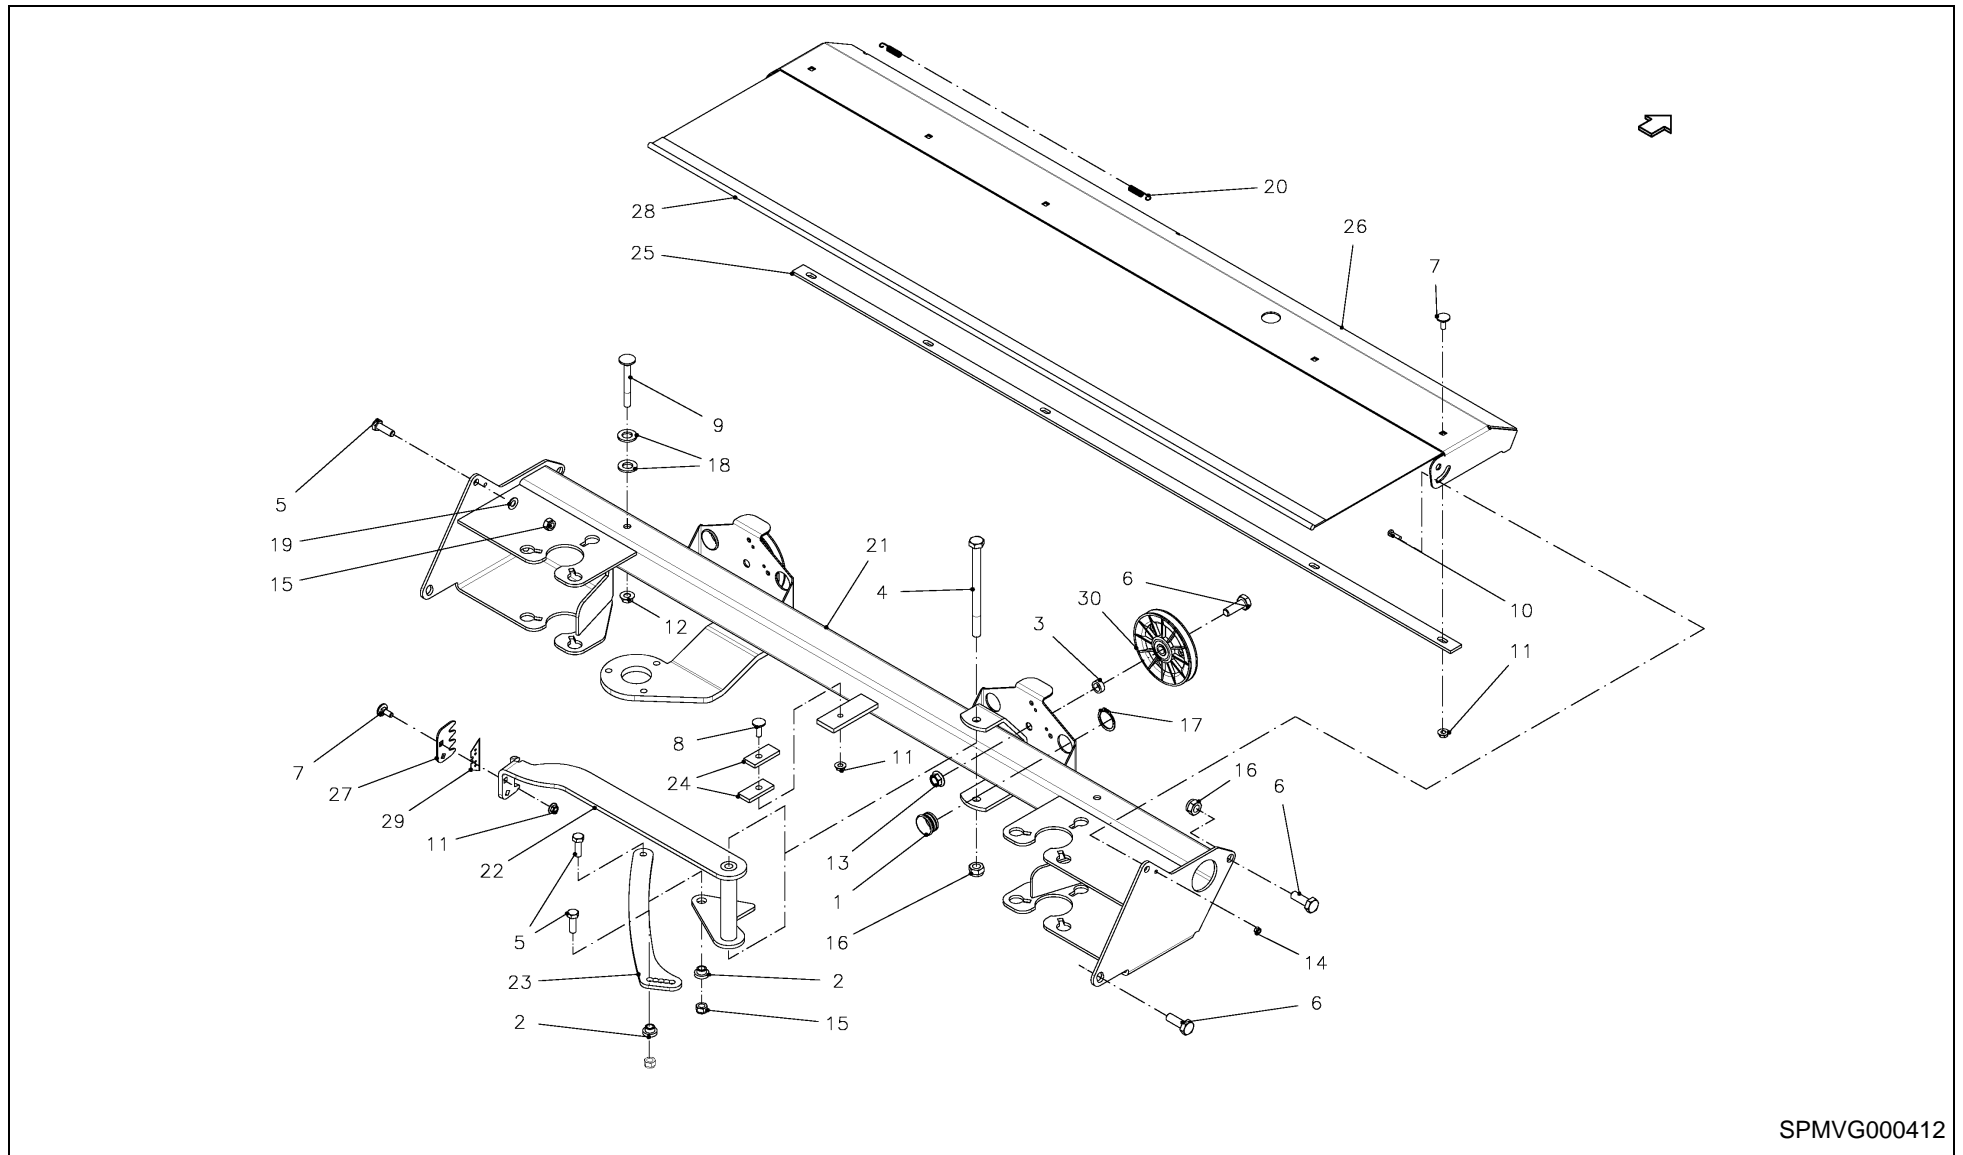

RV 1601 MKII BALEPACK / TWINE TIE FRAME

SPMVG000412

RV 1601 MKII BALEPACK / TWINE TIE FRAME

PosNo.	Part No.	Qty.	Description	Remark
1	VG13128001V	2	GUIDE	
2	VR13698033	2	SLEEVE	
3	VGBP906V	2	BUSH	
4	KG00356761	1	HEX. BOLT M10X140 8.8	
5	KG00472161	4	HEX. SCREW M8X25 8.8	
6	KG00474361	6	HEX. SCREW M10X30 8.8	
7	KG00637061	7	CARRIAGE BOLT M6X16 8.8	
8	KG00637261	1	CARRIAGE BOLT M6X25 8.8	
9	KG00640061	2	CARRIAGE BOLT M8X70 8.8	
10	KG00672863	2	CHEESE HEAD SCREW M4X16 4.8	
11	KG01061161	8	LOCK NUT M6 8	
12	KG01061261	2	LOCK NUT M8 8	
13	KG01061361	2	LOCK NUT M10	
14	KG01067161	2	LOCK NUT M4 8	
15	KG01068761	4	LOCK NUT M8 10	
16	KG01068861	5	LOCK NUT M10 10	
17	KG01108362	2	CIRCLIP-A 25 X 1.2	
18	KG01267561	4	WASHER M12	
19	KG01294162	2	DISC SPRING 16X8.2X0.9	
20	VGPZ479	1	SPRING, TENSION	
21	VGRL0178K0	1	FRAME	
22	VGRL0233K0	1	HOLDER, BLADE	
23	VGRL247V	1	STRIP	
24	VGRL248	2	PLATE	
25	VGRL469K0	1	STRIP	
26	VGRL470K0	1	GUARD PLATE	
27	VGRL472V	1	GUARD PLATE	
28	VGRL479	1	PROTECTION CURTAIN	
29	UH411750	5	KNIFE	
30	VGWA909	2	PULLEY, CABLE	