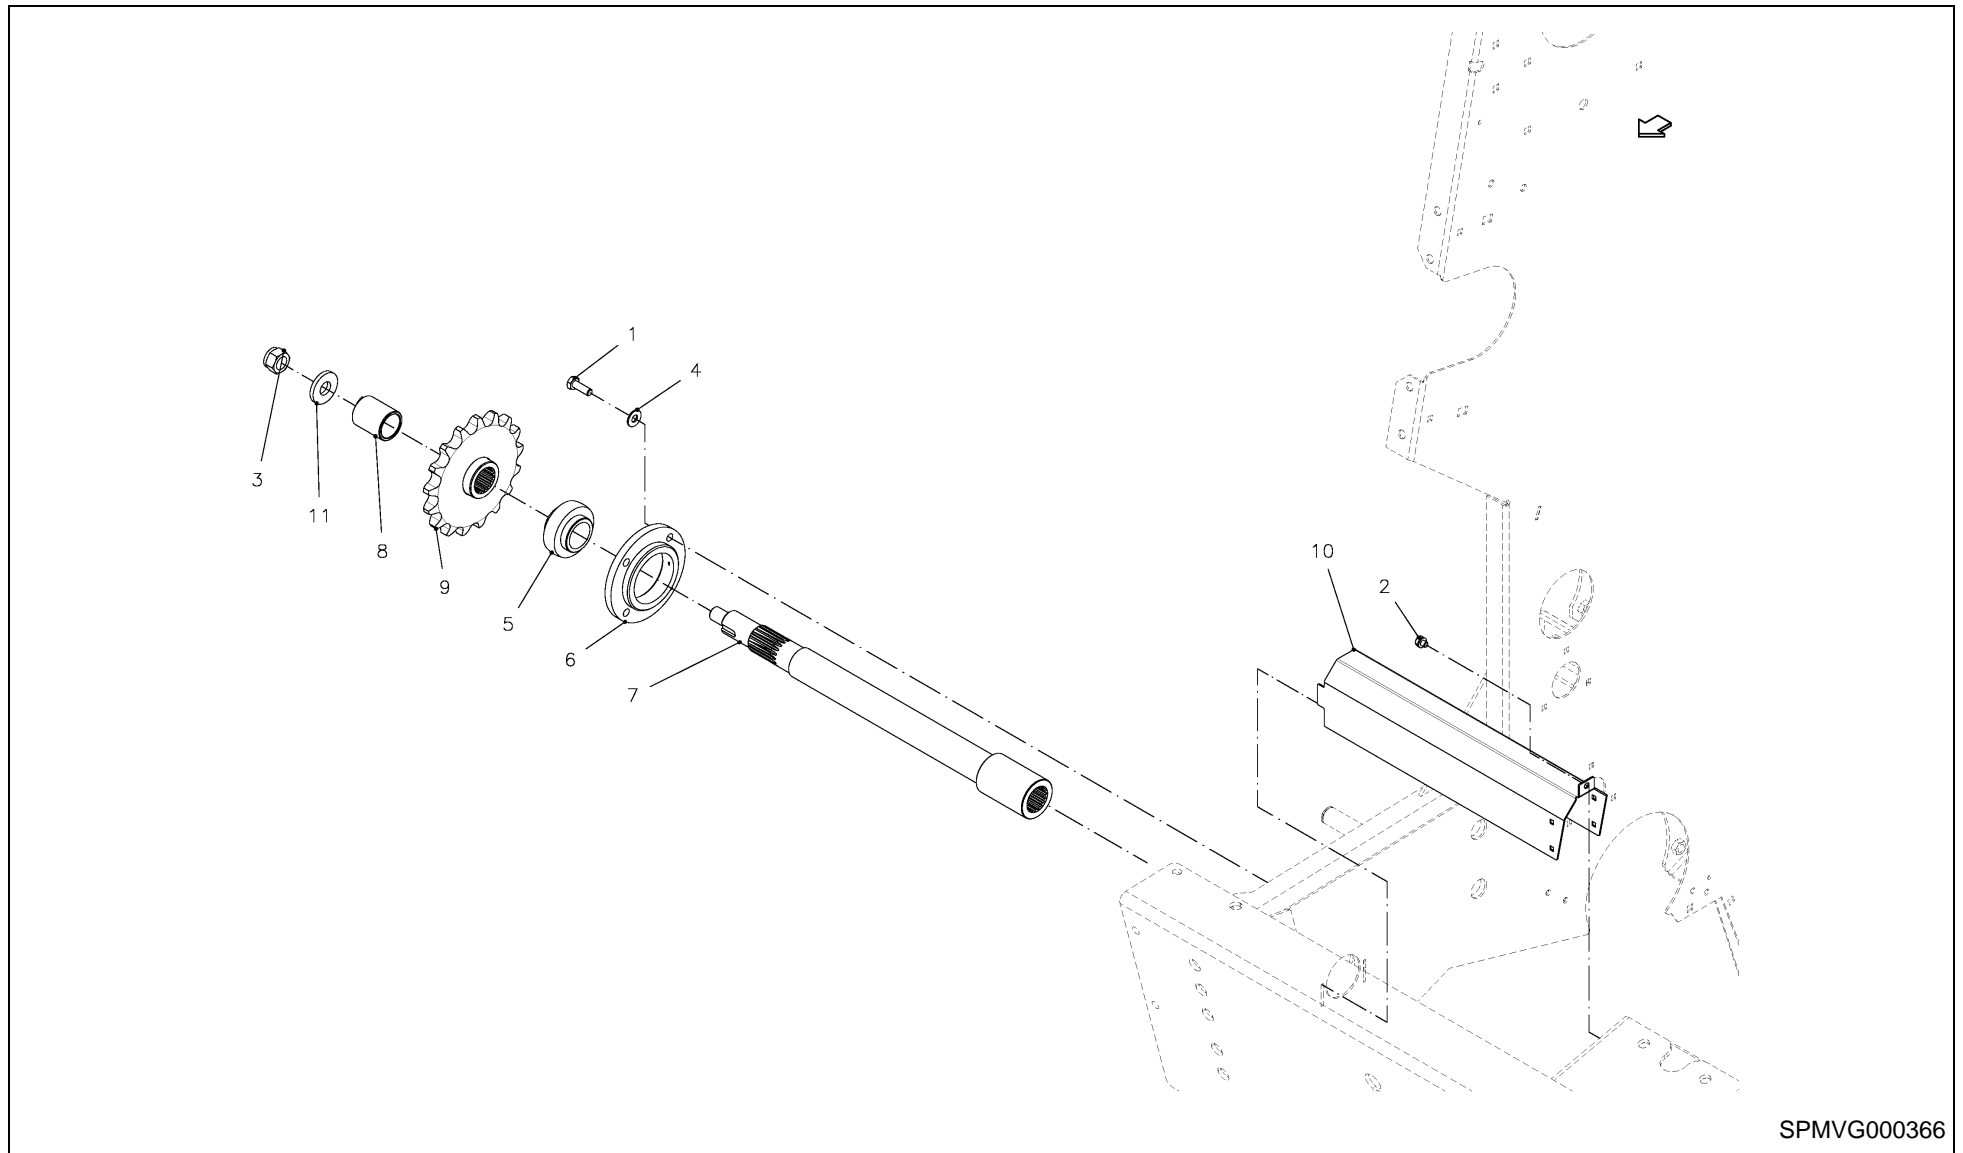

RV 1601 MKII BALEPACK / DRIVE, MAIN

SPMVG000366

RV 1601 MKII BALEPACK / DRIVE, MAIN

PosNo.	Part No.	Qty.	Description	Remark
1	KG00474361	4	HEX. SCREW M10X30 8.8	
2	KG01000661	1	FLANGED BOLT M8X15	
3	KG01069261	1	NUT, LOCK	
4	VGND3147V	4	CIRCLIP	
5	VGND5022	1	CUSHION, BALL, SPEC.	
6	VGND5117	1	HOUSING, CUSHION	
7	VGRL062K0	1	SHAFT, DRIVE	
8	VGUH697V	1	SLEEVE	TWINE ONLY
9	VGWA02070	1	SPROCKET	
10	VGWA490	1	GUARD, PROTECT.	
11	VGWA491V	1	RING