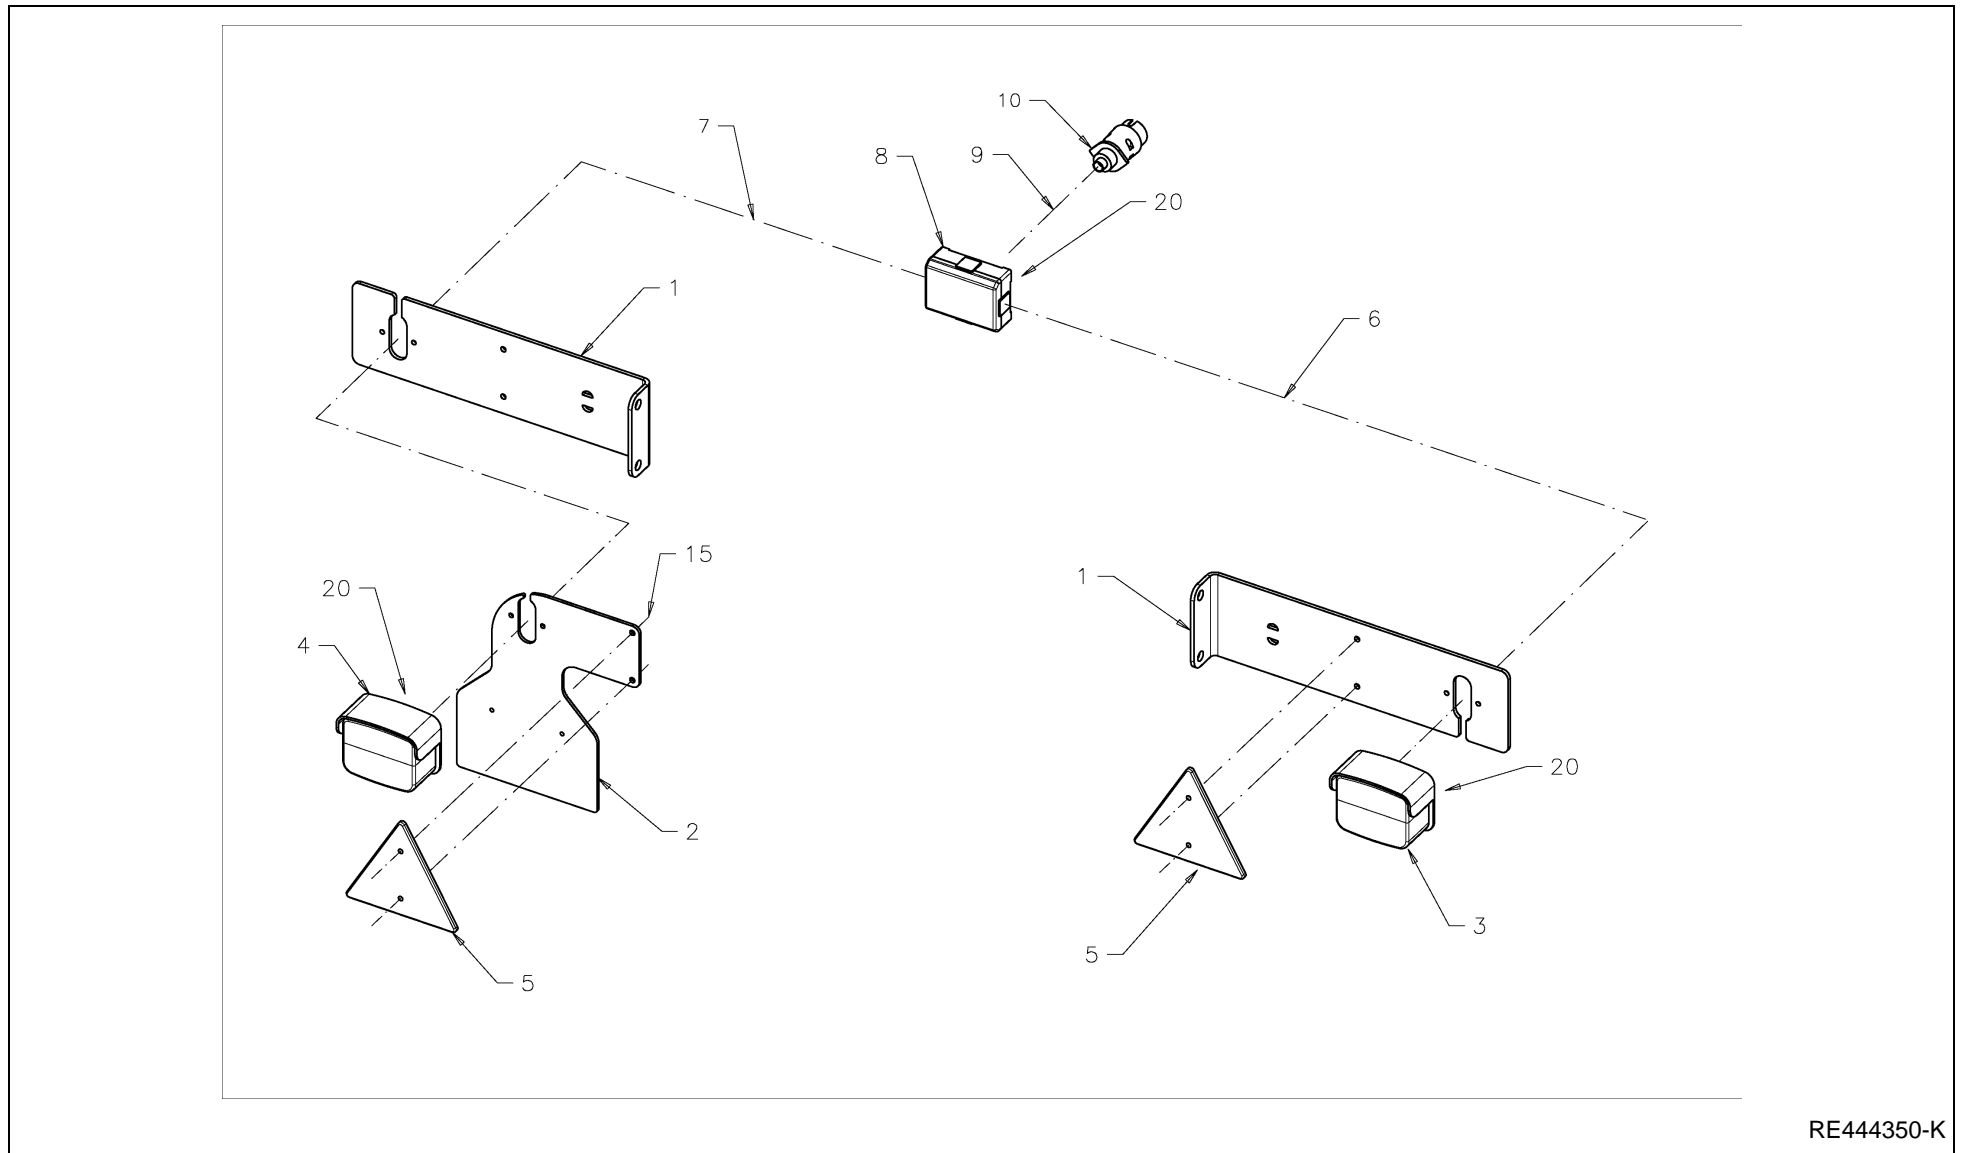

RV 1601 MKII BALEPACK / LIGHTING SET

RE444350-K

RV 1601 MKII BALEPACK / LIGHTING SET

PosNo.	Part No.	Qty.	Description	Remark
1	UH444352-K	2	BRACE	
2	UH444353-K	1	PLATE	
3	UH443208	1	LAMPE HELLA	
4	UH443209	1	LAMP	
5	UH443212	2	TRIANGLE, REFLECTOR, RED	
6	UH444356	1	CABLE 1000MM	
7	UH444357	1	CABLE 3800MM	
8	UH333791	1	JUNCTION BOX	
9	UH444358	1	CABLE 3200MM	
10	VGBR804	1	7-PIN CONNECTOR	
15	KG00673963	4	CHEESE HEAD SCREW M5X16 4.8	
15	KG01267061	4	WASHER M4	
15	KG01067261	4	LOCK NUT M5	
20	KG00672863	6	CHEESE HEAD SCREW M4X16 4.8	
20	KG01267061	10	WASHER M4	
20	KG01067161	6	LOCK NUT M4 8