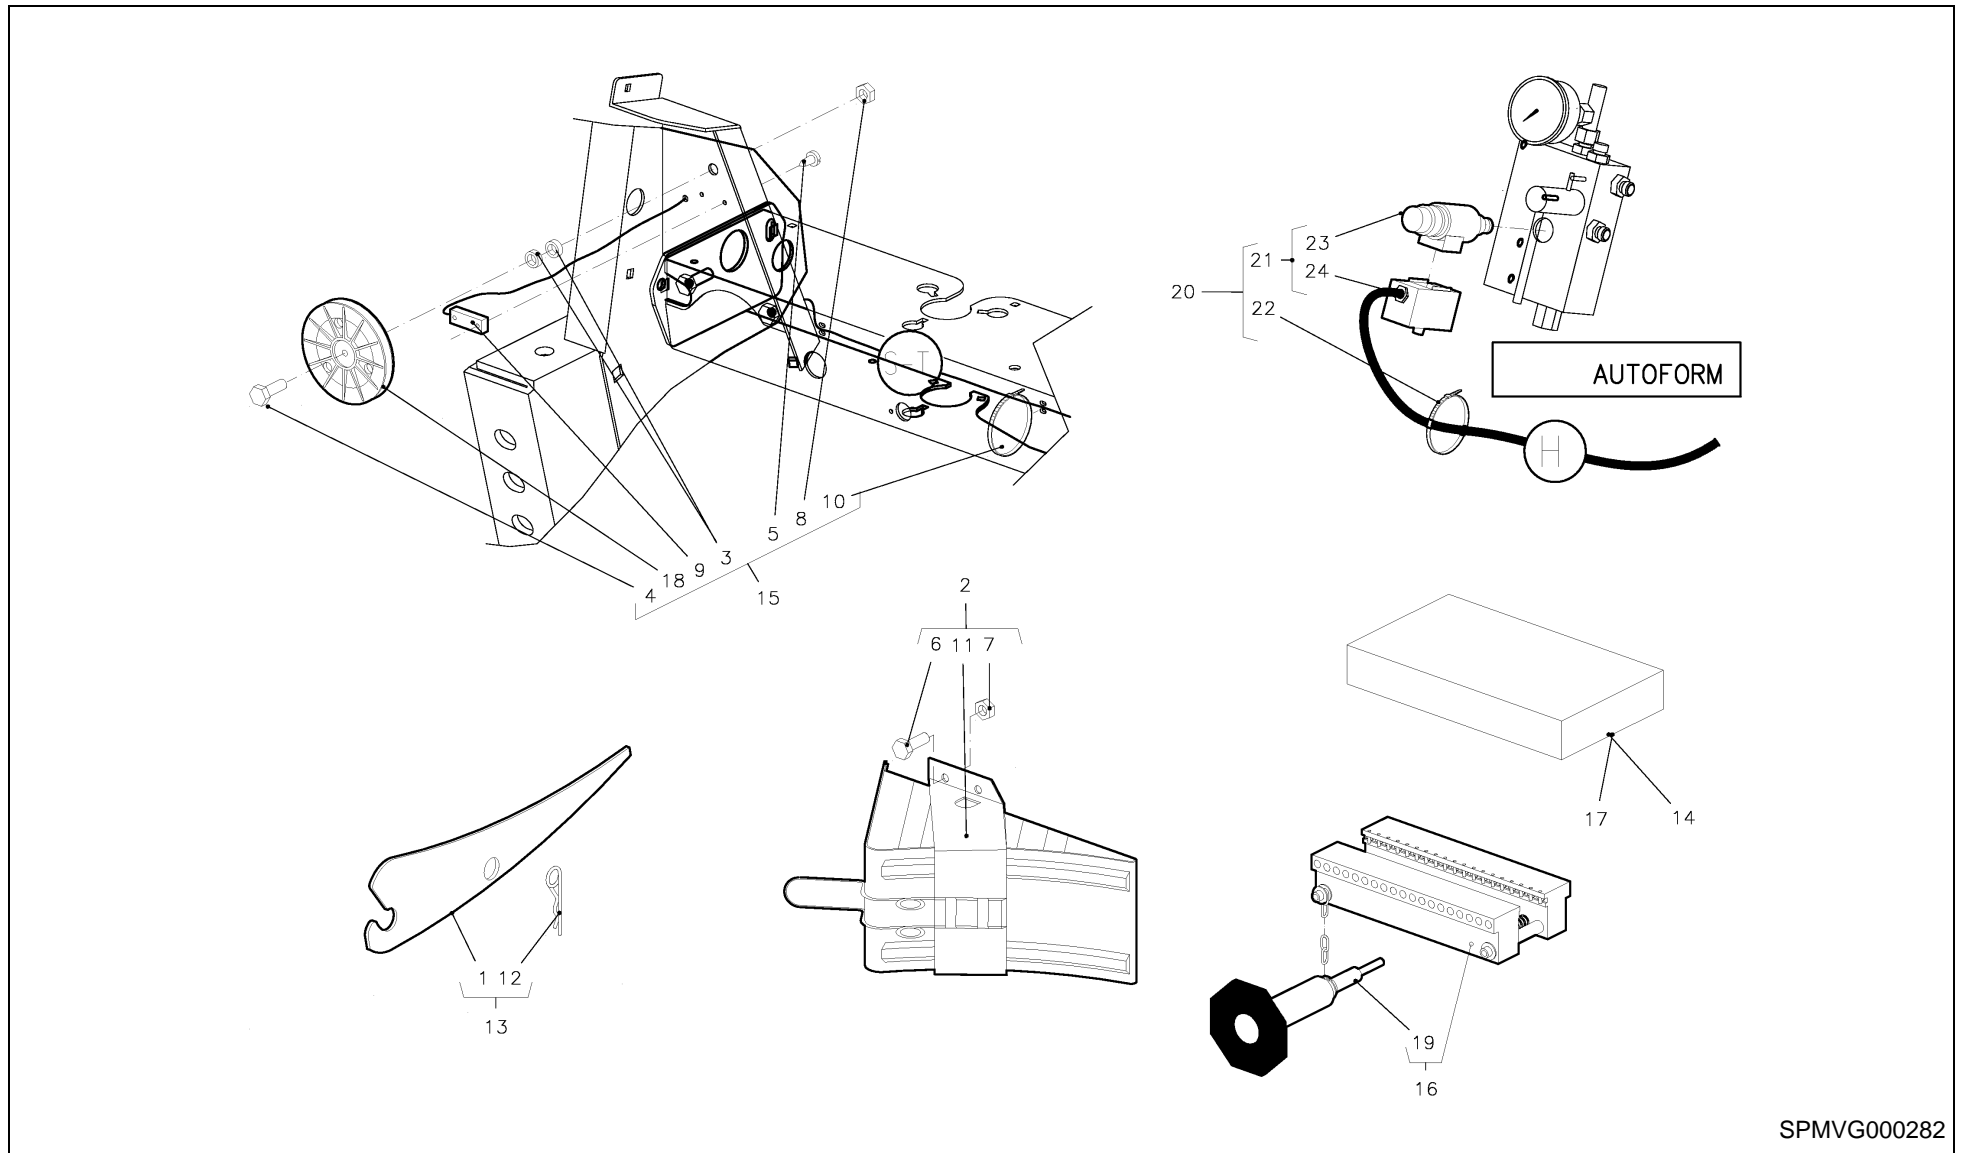

RV 1601 MKII BALEPACK / OPTIONS VARIOUS

SPMVG000282

RV 1601 MKII BALEPACK / OPTIONS VARIOUS

PosNo.	Part No.	Qty.	Description	Remark
1	VF16613171	14	FILLER PLATE	
2	ACCESSOIRE	1	PLEASE CONTACT YOUR DEALER	
3	VGBP906V	4	BUSH	
4	KG00474461	2	HEX. SCREW M10X35 8.8	
5	KG00742063	4	TAPPING SCREW 3.5X9.5 4.8	
6	KG00980761	8	FLANGED BOLT M6X20 90	
7	KG01061161	8	LOCK NUT M6 8	
8	KG01068861	2	LOCK NUT M10 10	
9	VGND91008	2	SWITCH	
10	VGND9843	6	CABLE TIE	
11	VGND9887	2	CHOCK ASSY	
12	VGPZ160V	2	SPRING CLIP	
13	ACCESSOIRE	1	PLEASE CONTACT YOUR DEALER	
14	VGWA001860	1	BELTS SET ENDLESS	
15	ACCESSOIRE	1	PLEASE CONTACT YOUR DEALER	
16	ACCESSOIRE	1	PLEASE CONTACT YOUR DEALER	
17	VGWA00752	1	BELT REPAIR KIT	
18	VGWA00909	2	PULLEY, CABLE	
19	VGWA1489	1	PUNCH DRIVE	
20	VGWA00810	1	PRESSURE VALVE, PROPORTIONAL	
21	VGWA00810	1	PRESSURE VALVE, PROPORTIONAL	
22	VGND9843	7	CABLE TIE	
23	VGWA00808	1	PRESSURE VALVE, PROPORTIONAL	
24	VGWA00809	1	PRESSURE VALVE CPL.