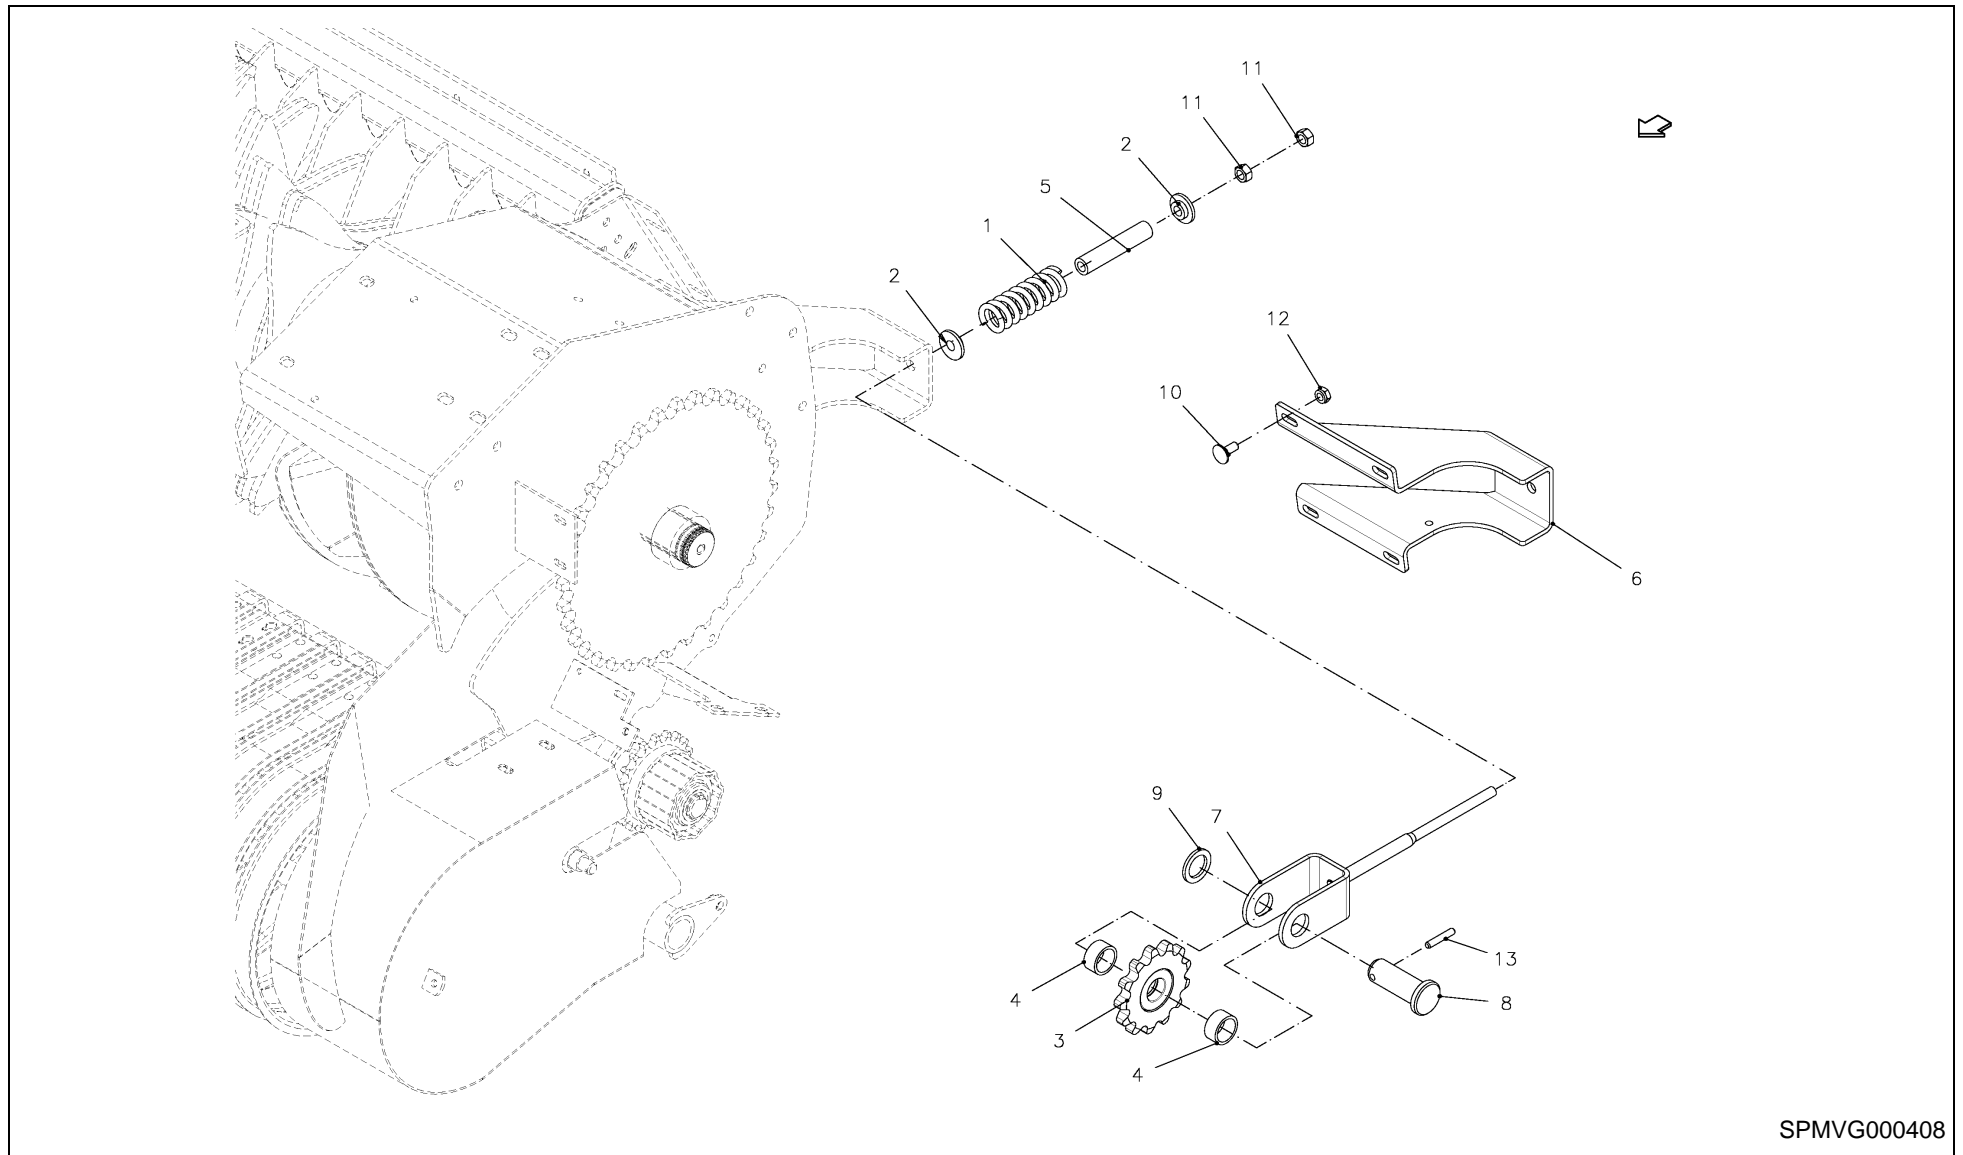

RV 1601 MKII BALEPACK / TENSIONER, CHAIN (R+OC-14)

SPMVG000408

RV 1601 MKII BALEPACK / TENSIONER, CHAIN (R+OC-14)

PosNo.	Part No.	Qty.	Description	Remark
1	VF06215432	1	COMPRESSION SPRING	
2	VF06550817	2	SPRING CUP	
3	VF06554382.86	1	CHAIN WHEEL	
4	VF16614124	2	SPACER TUBE	
5	VF16619185	1	PIPE/TUBE	
6	VF16653138	1	SUPPORT	
7	VF16614227.86	1	TENSIONER CHAIN	
8	VF16654530	1	PIN	
9	VGDS59V	1	RING	
10	KG00641461	4	CARRIAGE BOLT M10X25 8.8	
11	KG01052161	2	HEX. NUT M12 8	
12	KG01068861	4	LOCK NUT M10 10	
13	KG01191962	1	TENSION PIN 8X45