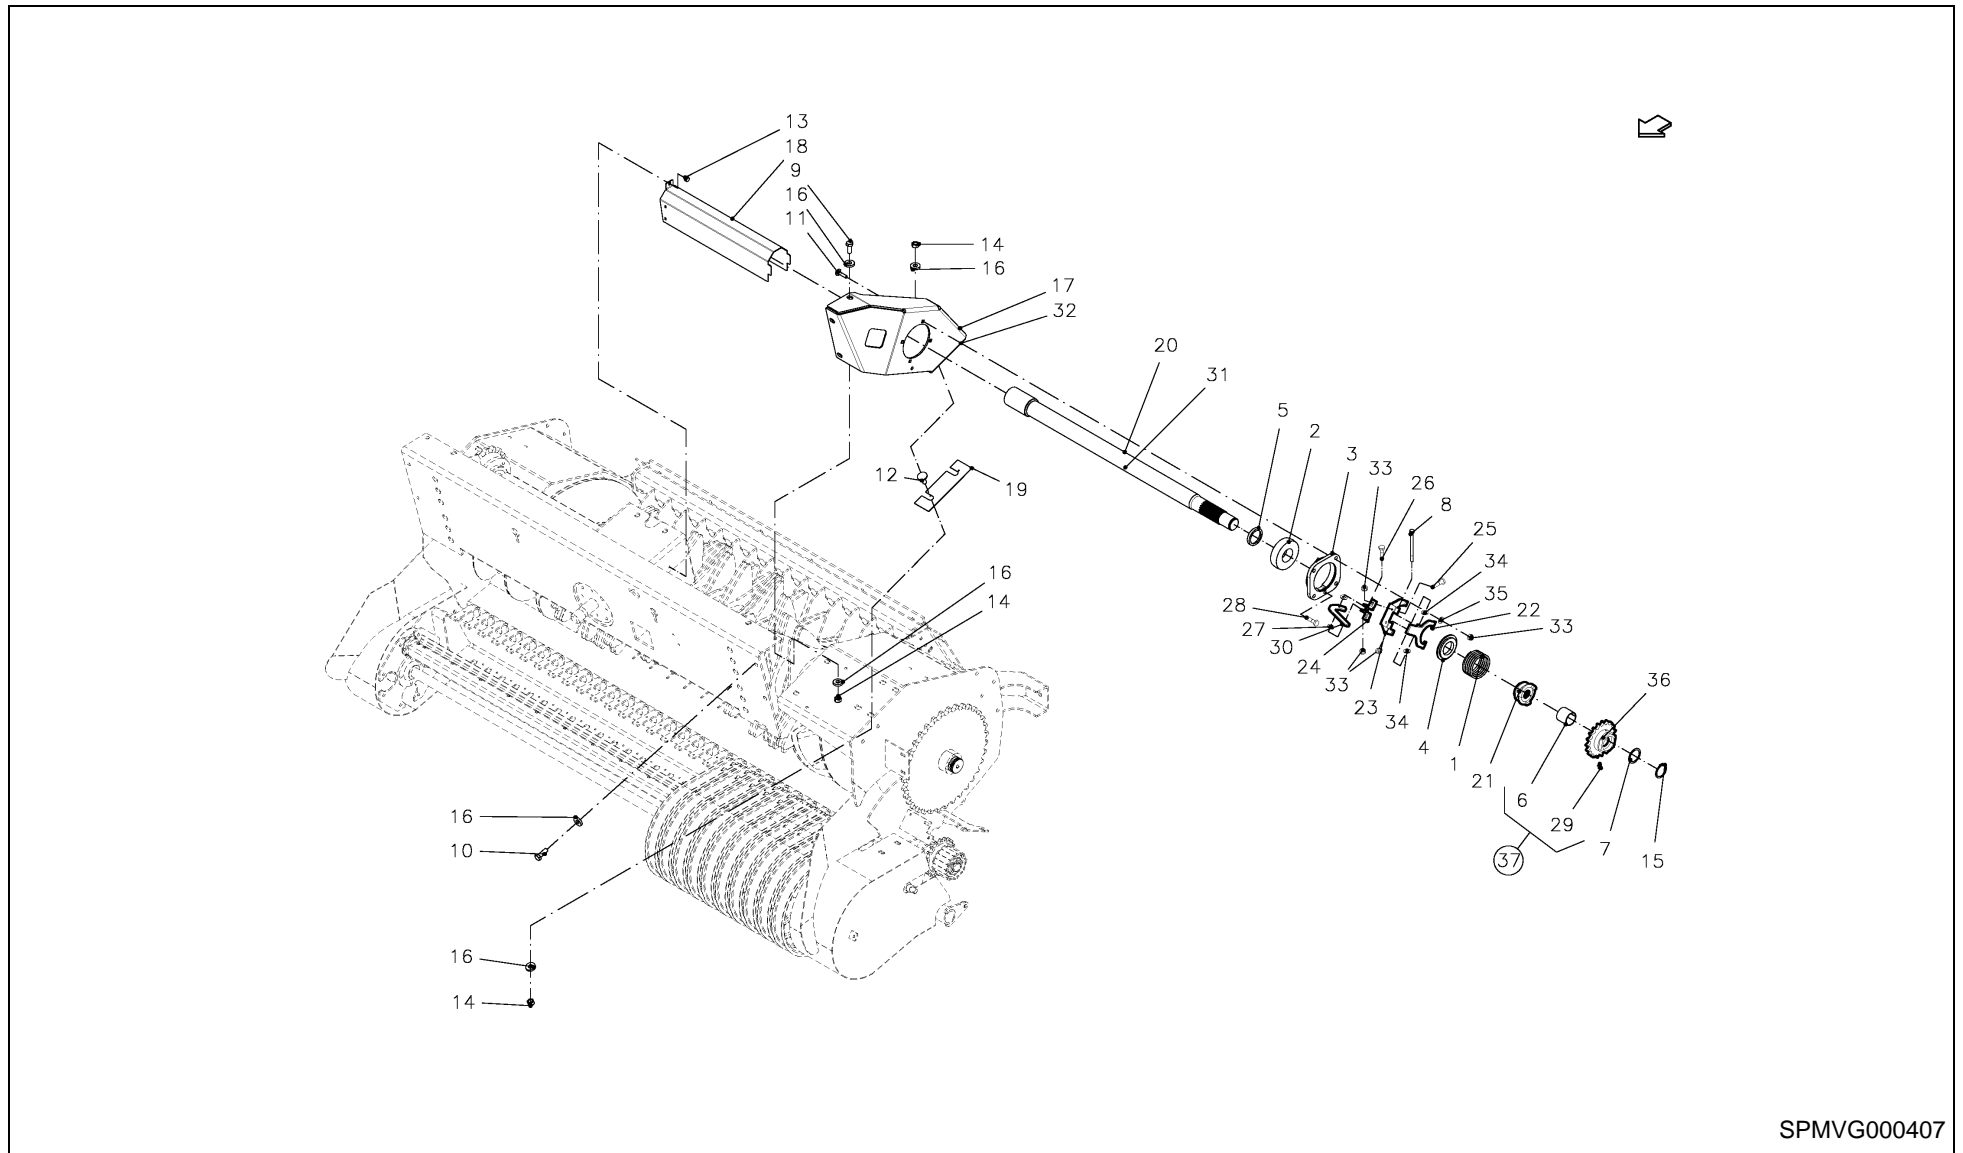

RV 1601 MKII BALEPACK / DRIVE (R+14-OC +XL-R+OC23)

SPMVG000407

RV 1601 MKII BALEPACK / DRIVE (R+14-OC +XL-R+OC23)

PosNo.	Part No.	Qty.	Description	Remark
1	VF06215408	1	COMPRESSION SPRING	
2	VF16614109	1	BALL BEARING	
3	VF16614253.86	1	BEARING RACE	
4	VF16614279	1	WASHER	
5	VF16616328	1	BEARING RACE	XL-R + 23-OC
6	VF16618198	1	BUSH	
7	VG AH00132	1	SHIM SET	GIVE QUANTITY WHEN ORDERING
8	KG00354361	1	HEX. BOLT M8X110 8.8	
9	KG00476561	1	HEX. SCREW M12X30 8.8	
10	KG00476661	2	HEX. SCREW M12X35 8.8	
11	KG00639361	4	CARRIAGE BOLT M8X35 8.8	
12	KG00644861	2	CARRIAGE BOLT M12X30 8.8	
13	KG01000661	1	FLANGED BOLT M8X15	
14	KG01052161	5	HEX. NUT M12 8	
15	KG01109862	1	CIRCLIP-A 40 X 1.75	
16	VGND3148V	8	CIRCLIP	
17	VGWA02076K0	1	SUPPORT	R + OC-14
18	VGWA490	1	GUARD, PROTECT.	
19	VGWA490	1	GUARD, PROTECT.	
20	VGWS0183	1	SHAFT, DRIVE	XL-R + 23-OC
21	VF16614276.86	1	SLIDING DOG	
22	VF16615219.86	1	LEVER	
23	VF16615220.86	1	ANGLE	
24	VF16615236.86	1	BEARING	
25	KG00353161	2	HEX. BOLT M8X35 8.8	
26	KG00472461	1	HEX. SCREW M8X40 8.8	
27	VGMH416V	2	RING	
28	VF01120694	1	GREASE NIPPLE	
29	VGND9813V	2	GREASE NIPPLE	
30	VGWS134	1	HANDLE	
31	VGWS060	1	SHAFT, DRIVE	R + OC-14
32	VGRL0502K0	1	SUPPORT	XL-R + 23-OC
33	KG01072261	8	LOCK NUT M8 8	
34	VGND3146V	2	CIRCLIP	
35	KG01267361	1	WASHER M8	
36	VF16619984	1	CHAIN WHEEL	XL-R + 23-OC
37	VGWS00149	1	SPROCKET ASSY	R + OC-14