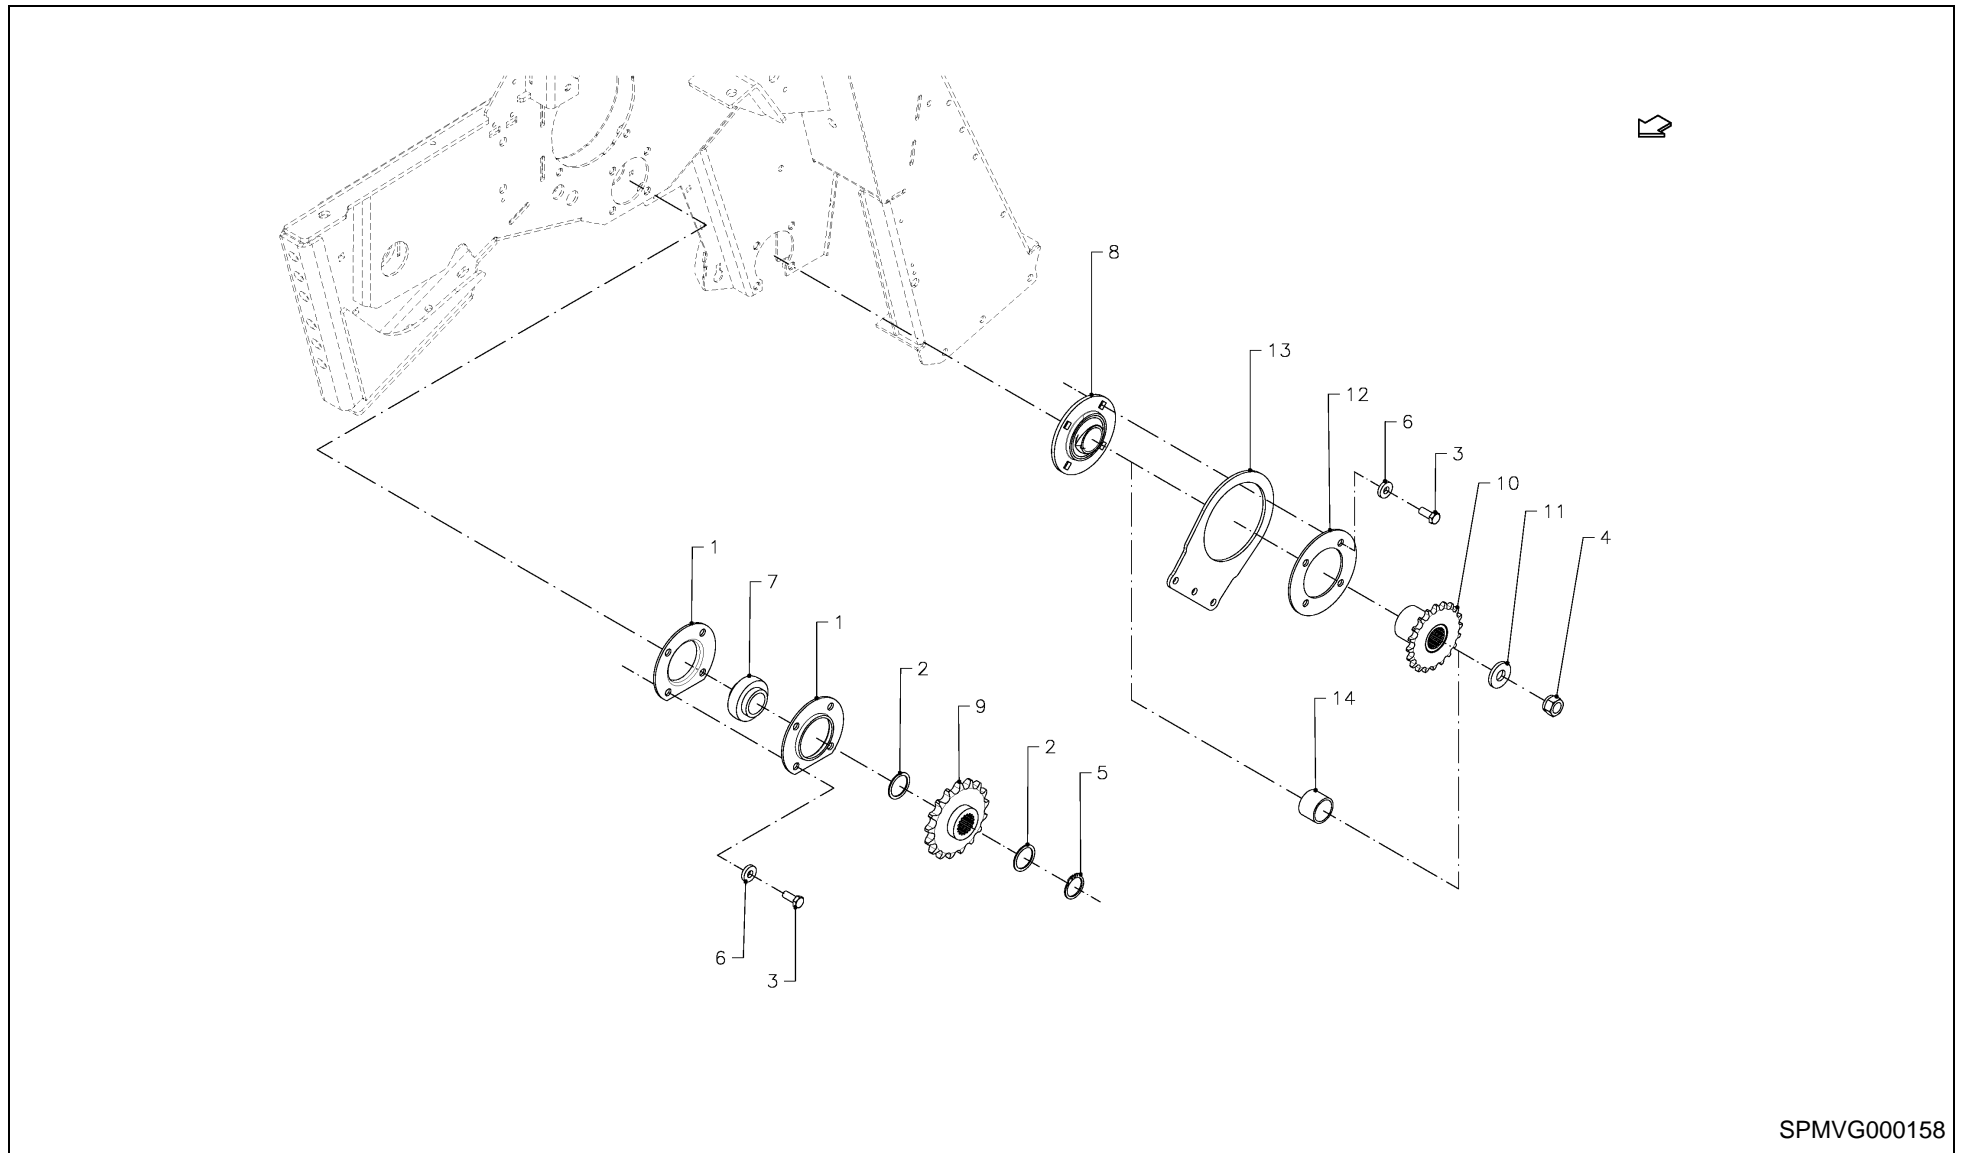

RV 1601 MKII BALEPACK / DRIVE, CHAIN - DOWN - L

SPMVG000158

RV 1601 MKII BALEPACK / DRIVE, CHAIN - DOWN - L

PosNo.	Part No.	Qty.	Description	Remark
1	VG18940610V	2	HOUSING, FLANGED	
2	VGAH00132	2	SHIM SET	
3	KG00476561	8	HEX. SCREW M12X30 8.8	
4	KG01069261	1	NUT, LOCK	
5	KG01099600	1	CIRCLIP-A 40 X 2.5	
6	VGND3148V	8	CIRCLIP	
7	VGND5022	1	CUSHION, BALL, SPEC.	
8	VGND5238	1	CUSHION, BALL, ADJUSTABLE	
9	VGWA01576	1	SPROCKET	
10	VGWA056	1	SPROCKET	WPU
11	VGWA491V	1	RING	
12	VGWA54	1	RING	
13	VGWA900	1	PLATE	
14	VGWA552V	1	BUSH	R + XL-R + 14-OC + 23-OC