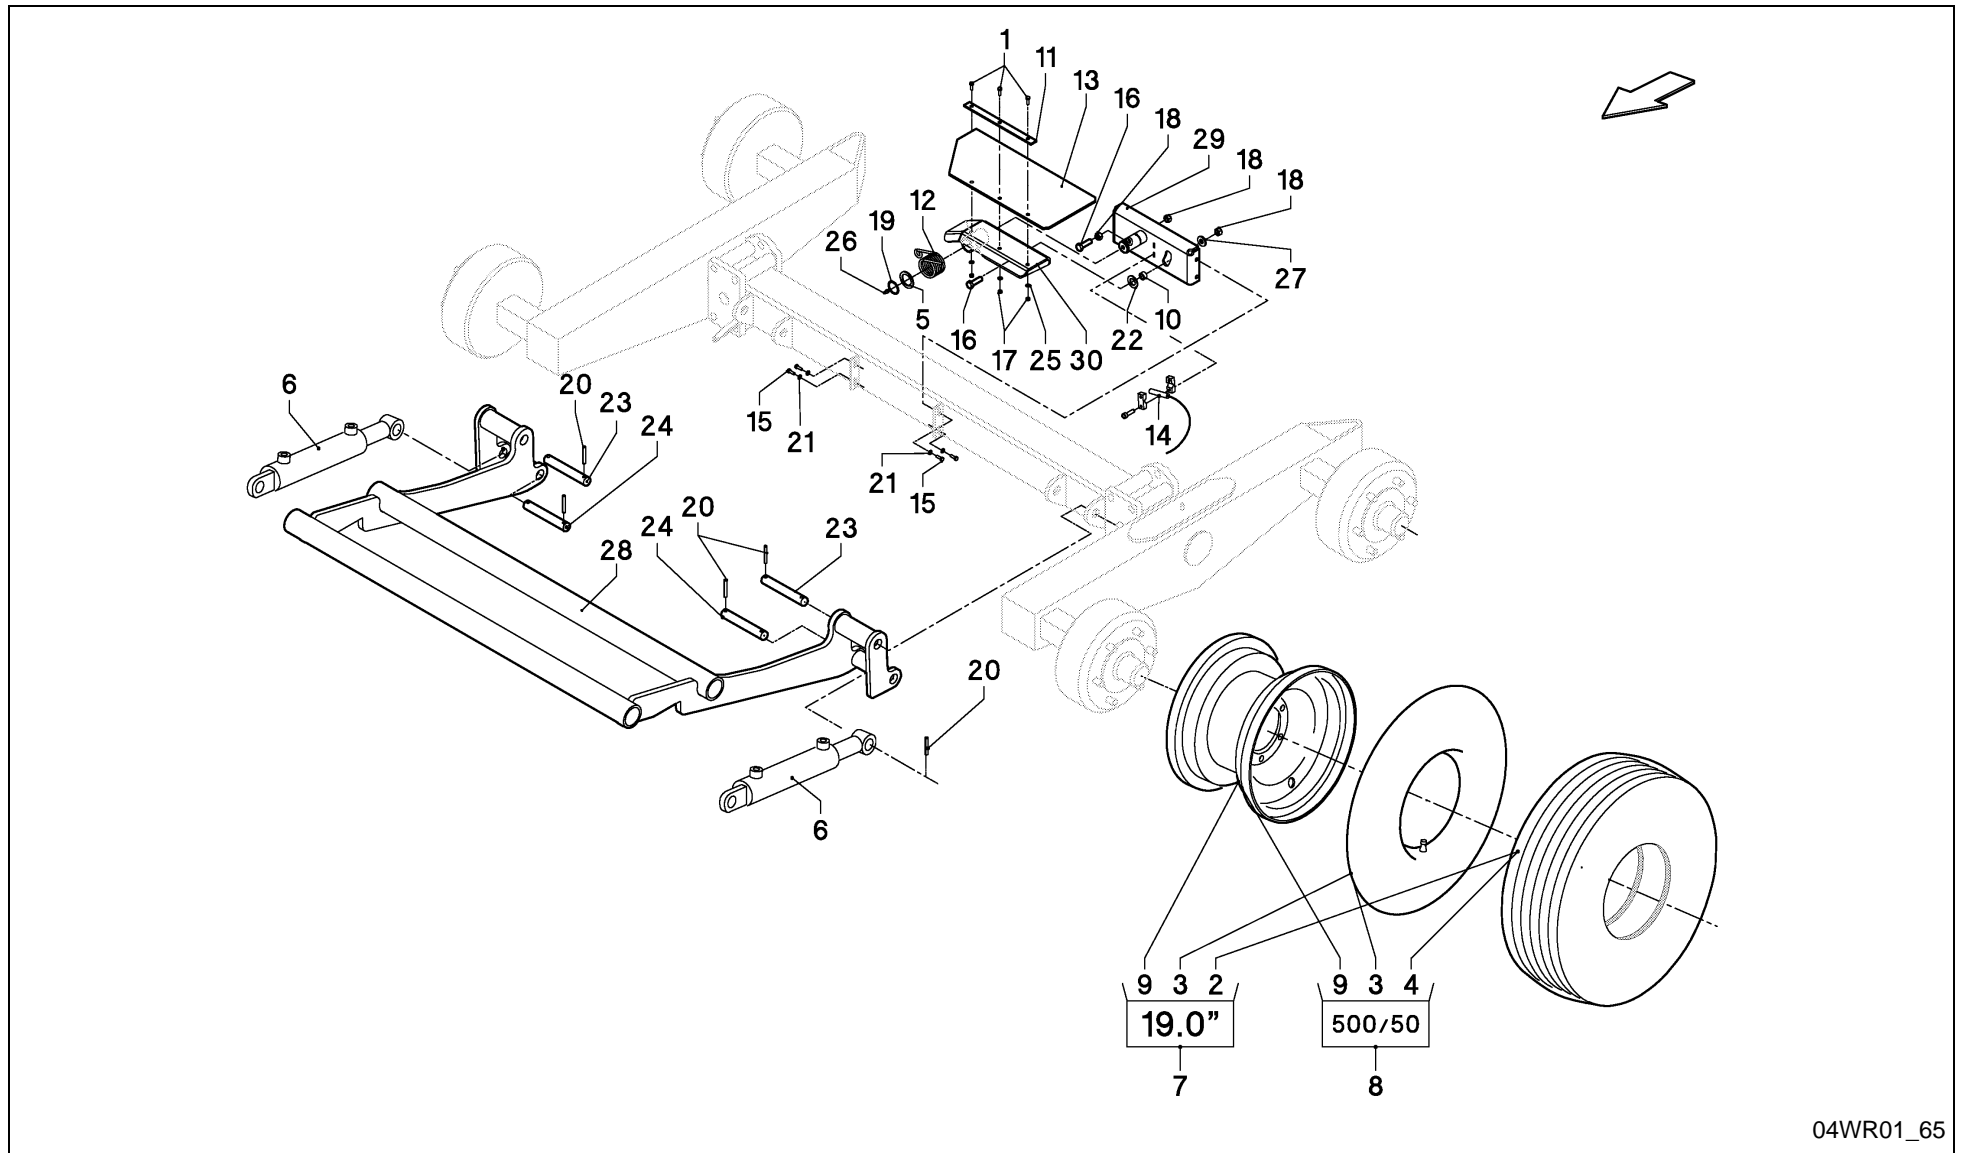

RV 1601 MKII BALEPACK / WHEEL, CPL.

RV 1601 MKII BALEPACK / WHEEL, CPL.

PosNo.	Part No.	Qty.	Description	Remark
1	VF01141006	3	TRUSS-HEAD SCREW	
2	VF01142334	4	TYRE 19,0/45-17IMP 10PR	
3	VF01142668	4	HOSE 19,0/45-17 TR15	
4	VF01397606	4	TYRE 500/50-17 TA-AXLE	
5	VF06214329	1	WASHER	
6	VF16619675	2	HYDRAULIC CYLINDER	
7	VF16650060	4	GEAR/WHEEL 19.0/45-17	
8	VF16650070	4	GEAR/WHEEL 500/50-17	
9	VF16650215	4	RIM 16,0X17 TA-AXLE	
10	VF16650225	1	SPACER SLEEVE	
11	VF16650786	1	CROSS BAR	
12	VF16650787	1	TORSION SPRING	
13	VF16650960	1	RUBBER PACKING	
14	VNB0377273	1	SENSOR ASSY PROX PLAST L=0.3M	
15	KG00474061	4	HEX. SCREW M10X20 8.8	
16	KG00476761	2	HEX. SCREW M12X40 8.8	
17	KG01068761	3	LOCK NUT M8 10	
18	KG01068961	3	LOCK NUT M12 10	
19	KG01109362	1	CIRCLIP-A 35 X 1.5	
20	KG01191962	5	TENSION PIN 8X45	
21	KG01267461	4	WASHER M10	
22	KG01267961	1	WASHER M20	
23	VGLG60V	2	PIN	
24	VGMC387V	2	PIN	
25	VGND3030V	3	WASHER, PLAIN	
26	VGND9813V	1	GREASE NIPPLE	
27	VGTH100V	1	RING	
28	VGWP032K0	1	LOADING ARM	
29	VGWP092K0	1	SUPPORT	
30	VGWP093K0	1	HOLDER