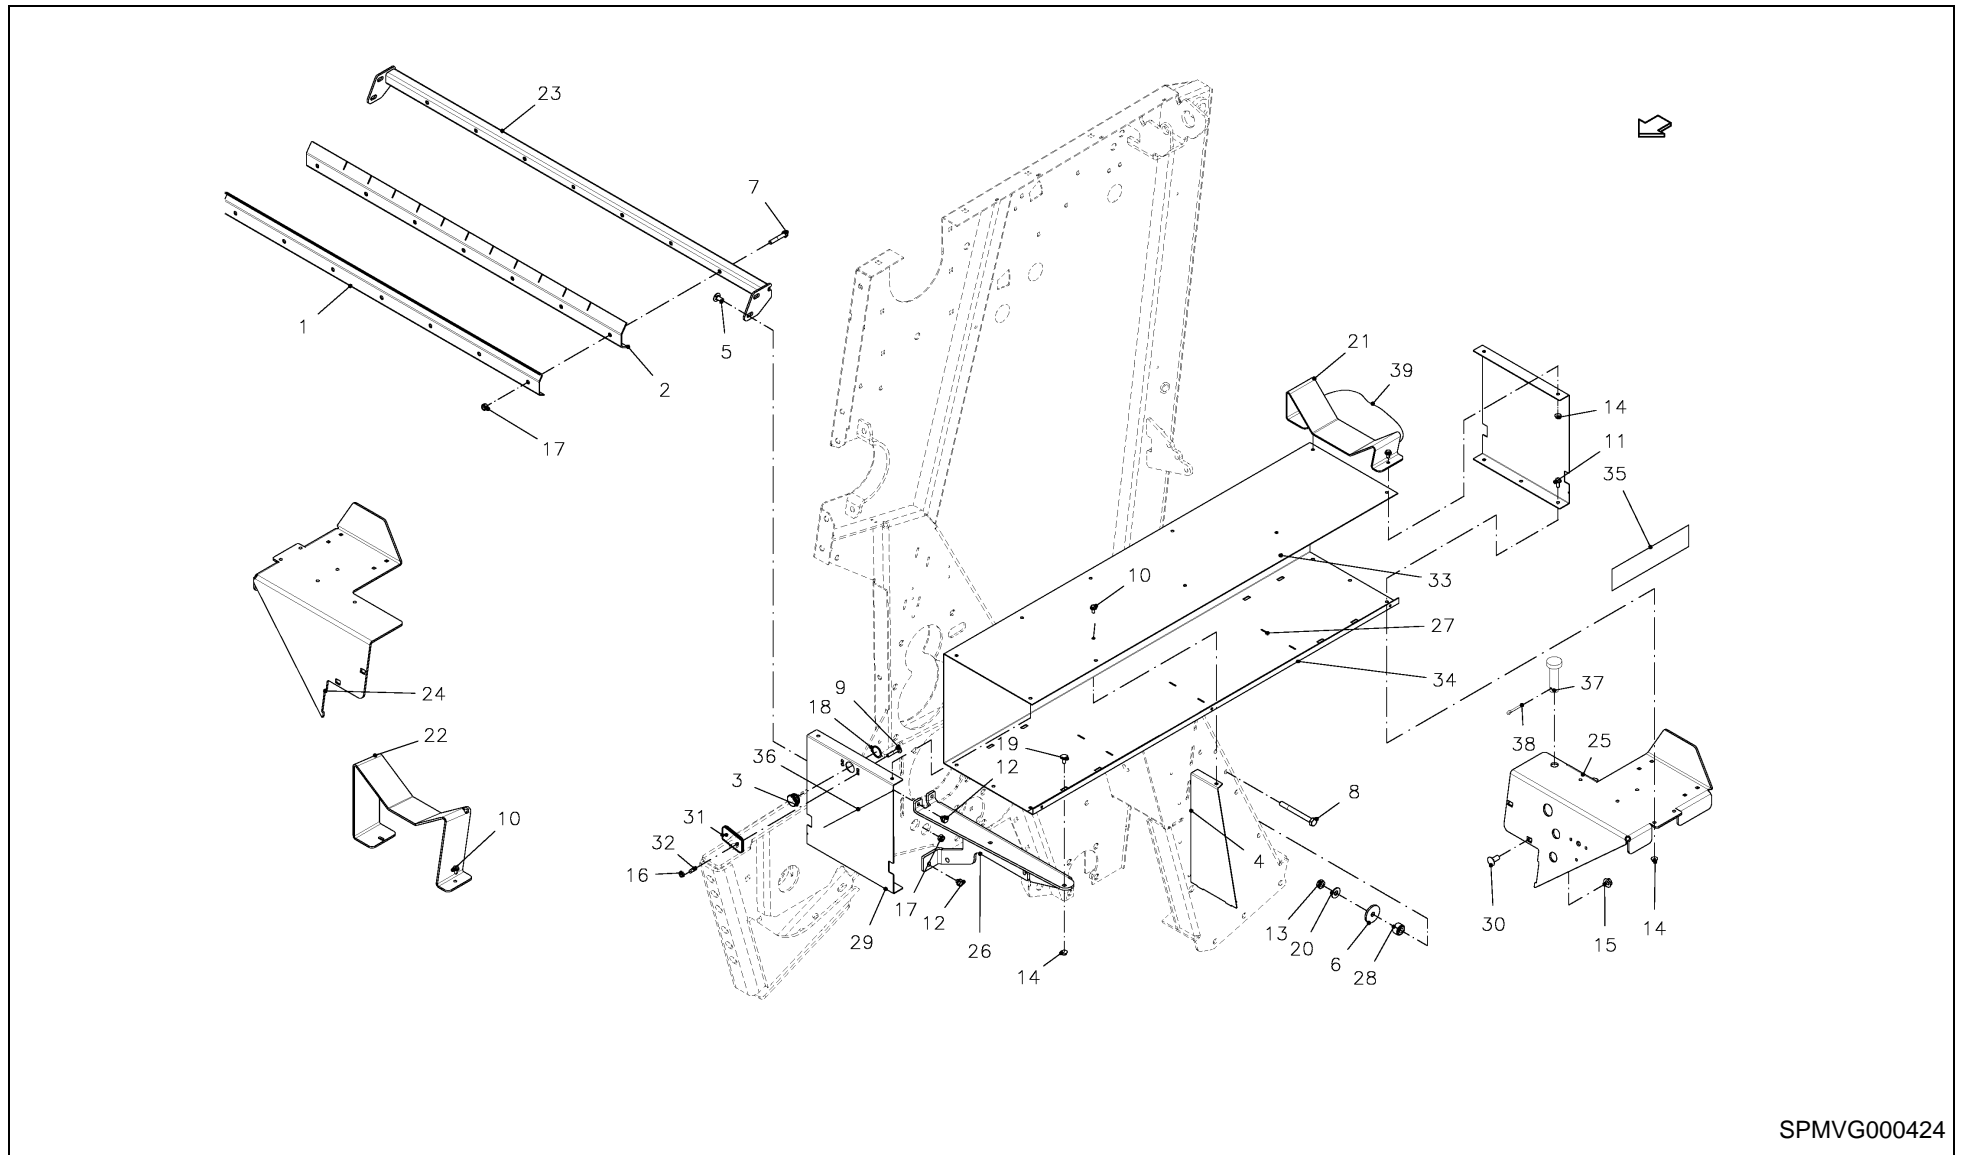

RV 1601 MKII BALEPACK / BOX, TWINE

SPMVG000424

RV 1601 MKII BALEPACK / BOX, TWINE

PosNo.	Part No.	Qty.	Description	Remark
1	VF06576898.86	1	TERMINAL STRIP	
2	VF06576899	1	STRIPPER	
3	VG13128001V	2	GUIDE	
4	VGBR859	6	BULKHEAD	
5	VGGM152V	4	CARRIAGE BOLT	
6	VGHK116V	2	RING	
7	KG00353361	7	HEX. BOLT M8X45 8.8	
8	KG00356361	2	HEX. BOLT M10X100 8.8	
9	KG00637461	4	CARRIAGE BOLT M6X35 8.8	
10	KG00980561	20	FLANGED BOLT M6X12 90	
11	KG00980661	6	FLANGED BOLT M6X16 90	
12	KG01000661	6	FLANGED BOLT M8X15	
13	KG01052061	2	HEX. NUT M10 8	
14	KG01061161	34	LOCK NUT M6 8	
15	KG01061361	4	LOCK NUT M10	
16	KG01067361	4	LOCK NUT M6 8	
17	KG01068761	14	LOCK NUT M8 10	
18	KG01108362	2	CIRCLIP-A 25 X 1.2	
19	VGND1176V	4	CARRIAGE BOLT	
20	VGND3147V	2	CIRCLIP	
21	VGRL407K0	2	SUPPORT, NET ROLL,	
22	VGRL408K0	1	SUPPORT, NET ROLL,	NET ONLY
23	VGRL578K0	1	SUPPORT, RH	
24	VGRL579K0	1	SUPPORT, LH	
25	VGWA0467	1	HOLDER	
24	VGWA1020	1	SUPPORT, RH	
25	VGWA1021	1	SUPPORT, LH	
26	VGWA1036	2	SUPPORT	
27	VGWA497	2	BOX, TWINE	
28	VGWA540V	2	BUSH	
29	VGWA691	4	PLATE	
30	VGXD296V	4	CARRIAGE BOLT	
31	VGBR132V	2	STRIP	
32	VGPZ457	1	SPRING, COMPRESSION	
33	VGND98110	1	PROFILE, KLEM-	GIVE LENGTH WHEN ORDERING
34	VGND98109	1	PROFILE, KLEM-	GIVE LENGTH WHEN ORDERING
35	VGND98048	1	PACKING	GIVE LENGTH WHEN ORDERING
36	VGPZ456	1	SPRING, TENSION	
37	VGMT98V	1	PIN	
38	VGPZ25V	1	SPRING CLIP	