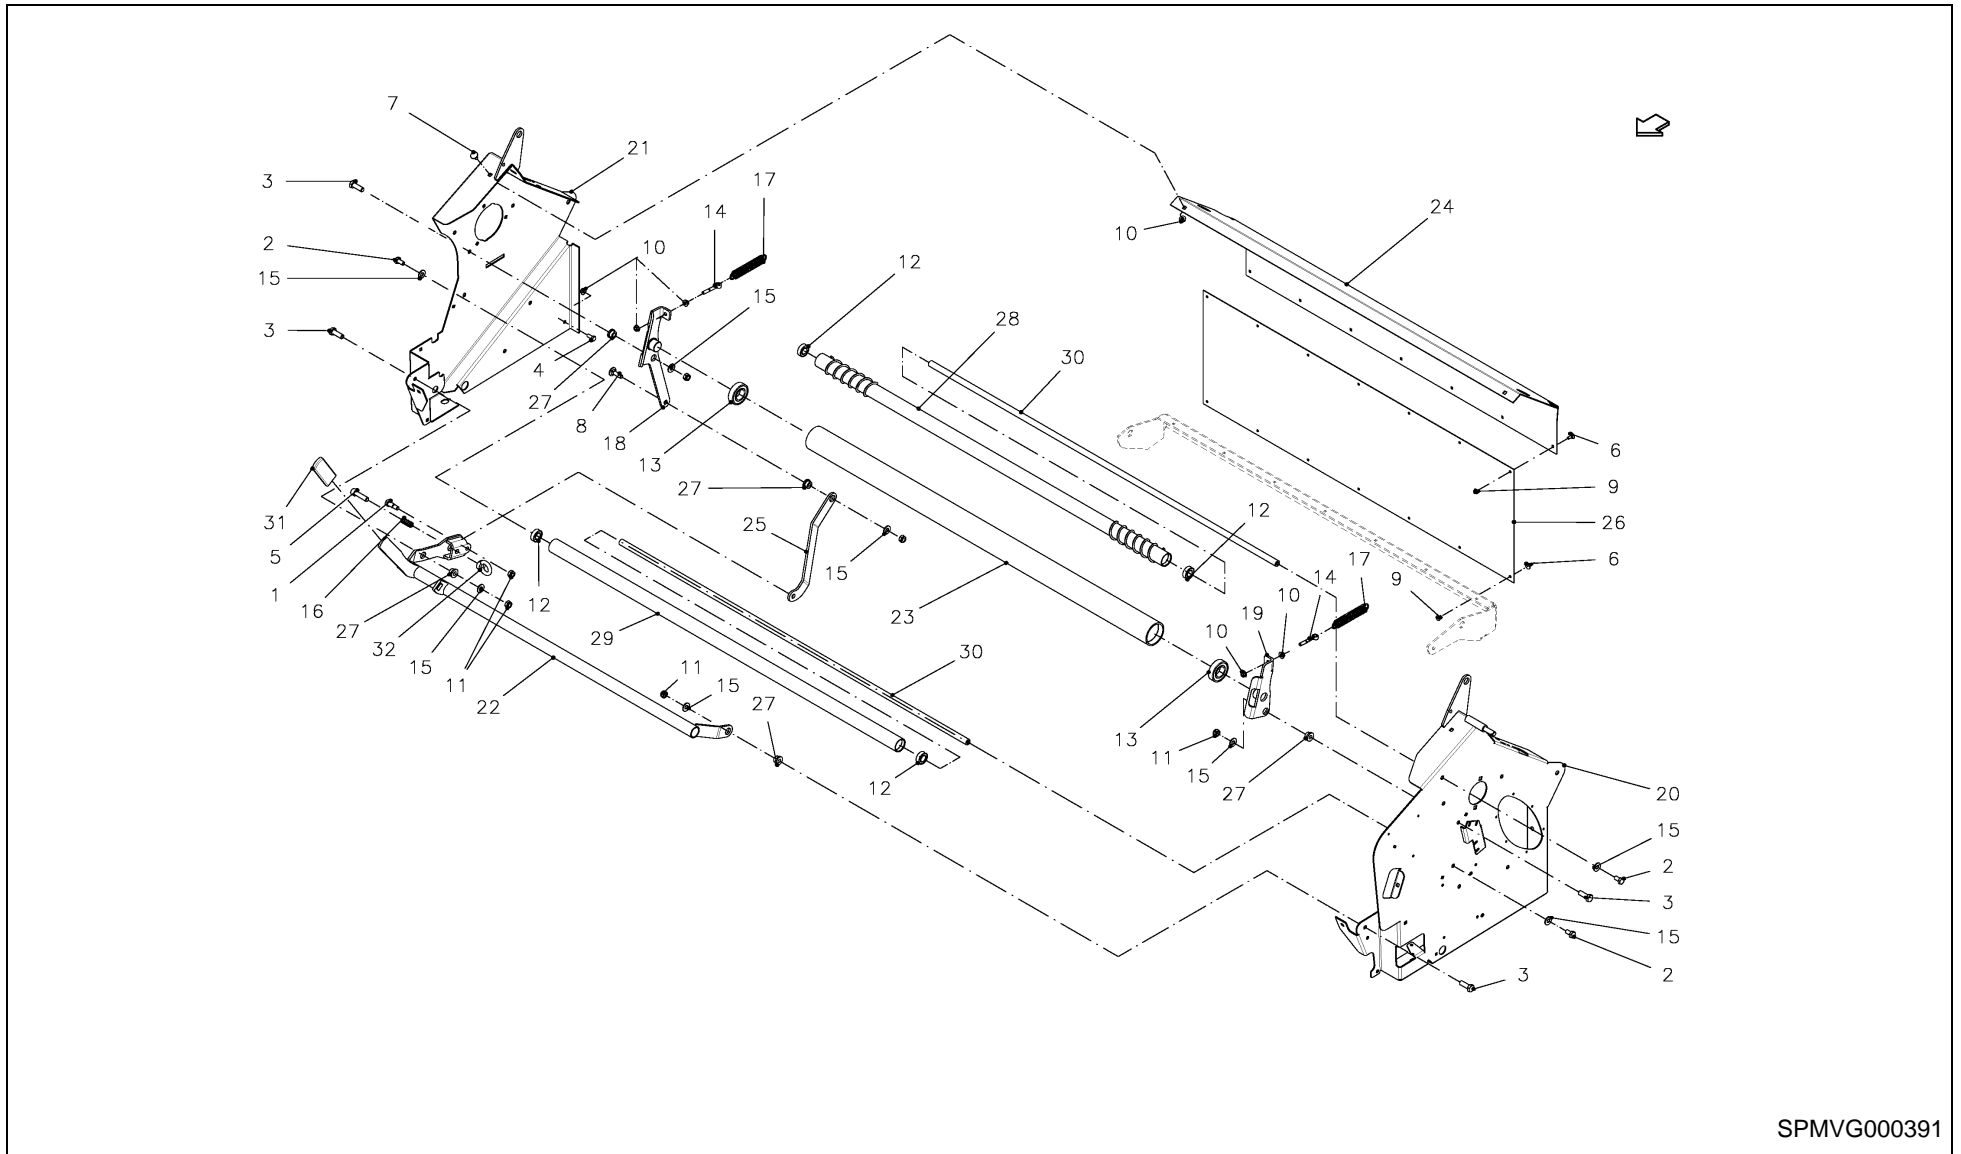

RV 1601 MKII BALEPACK / NET WRAP SET

SPMVG000391

RV 1601 MKII BALEPACK / NET WRAP SET

PosNo.	Part No.	Qty.	Description	Remark
1	VGEP227V	1	BOLT, TIGHT-FIT	
2	KG00456361	4	HEX. SCREW M10X20 10.9	
3	KG00456561	4	HEX. SCREW M10X30 10.9	
4	KG00471961	1	HEX. SCREW M8X20 8.8	
5	KG00549761	1	CHEESE HEAD SCREW M12X45 8.8	
6	KG00637061	14	CARRIAGE BOLT M6X16 8.8	
7	KG00638961	4	CARRIAGE BOLT M8X16 8.8	
8	KG00641661	1	CARRIAGE BOLT M10X35 8.8	
9	KG01061161	14	LOCK NUT M6 8	
10	KG01061261	9	LOCK NUT M8 8	
11	KG01068861	6	LOCK NUT M10 10	
12	KG01354500	4	BALL BEARING 6003-2RS	
13	KG01380000	2	BALL BEARING 6206-2RS	
14	VGND1607V	2	BOLT, EYE	
15	VGND3147V	9	CIRCLIP	
16	VGZP170V	1	SPRING, COMPRESSION	
17	VGZP302V	2	SPRING, TENSION	
18	VGRL0144K0	1	SUPPORT, RH	
19	VGRL0145K0	1	SUPPORT, LH	
20	VGRL0383K0	1	SUPPORT, LH	
21	VGRL0384K0	1	SUPPORT, RH	
22	VGRL0411K0	1	FRAME	
23	VGRL38V	1	PIPE	
24	VGRL414K0	1	PLATE	
25	VGRL418K0	1	BAR, PUSH	
26	VGRL54	1	PROTECTION CURTAIN	
27	UH300562	5	BUSHING Ø11X13-Ø19/9	
28	VGWA01490K0	1	ROLLER	
29	VGWA1490K0	1	ROLLER	
30	VGWA1493	2	ROLLER	
31	VGWA453	1	GRIP	
32	KG01094161	1	LIFTING EYE NUT M12 C15