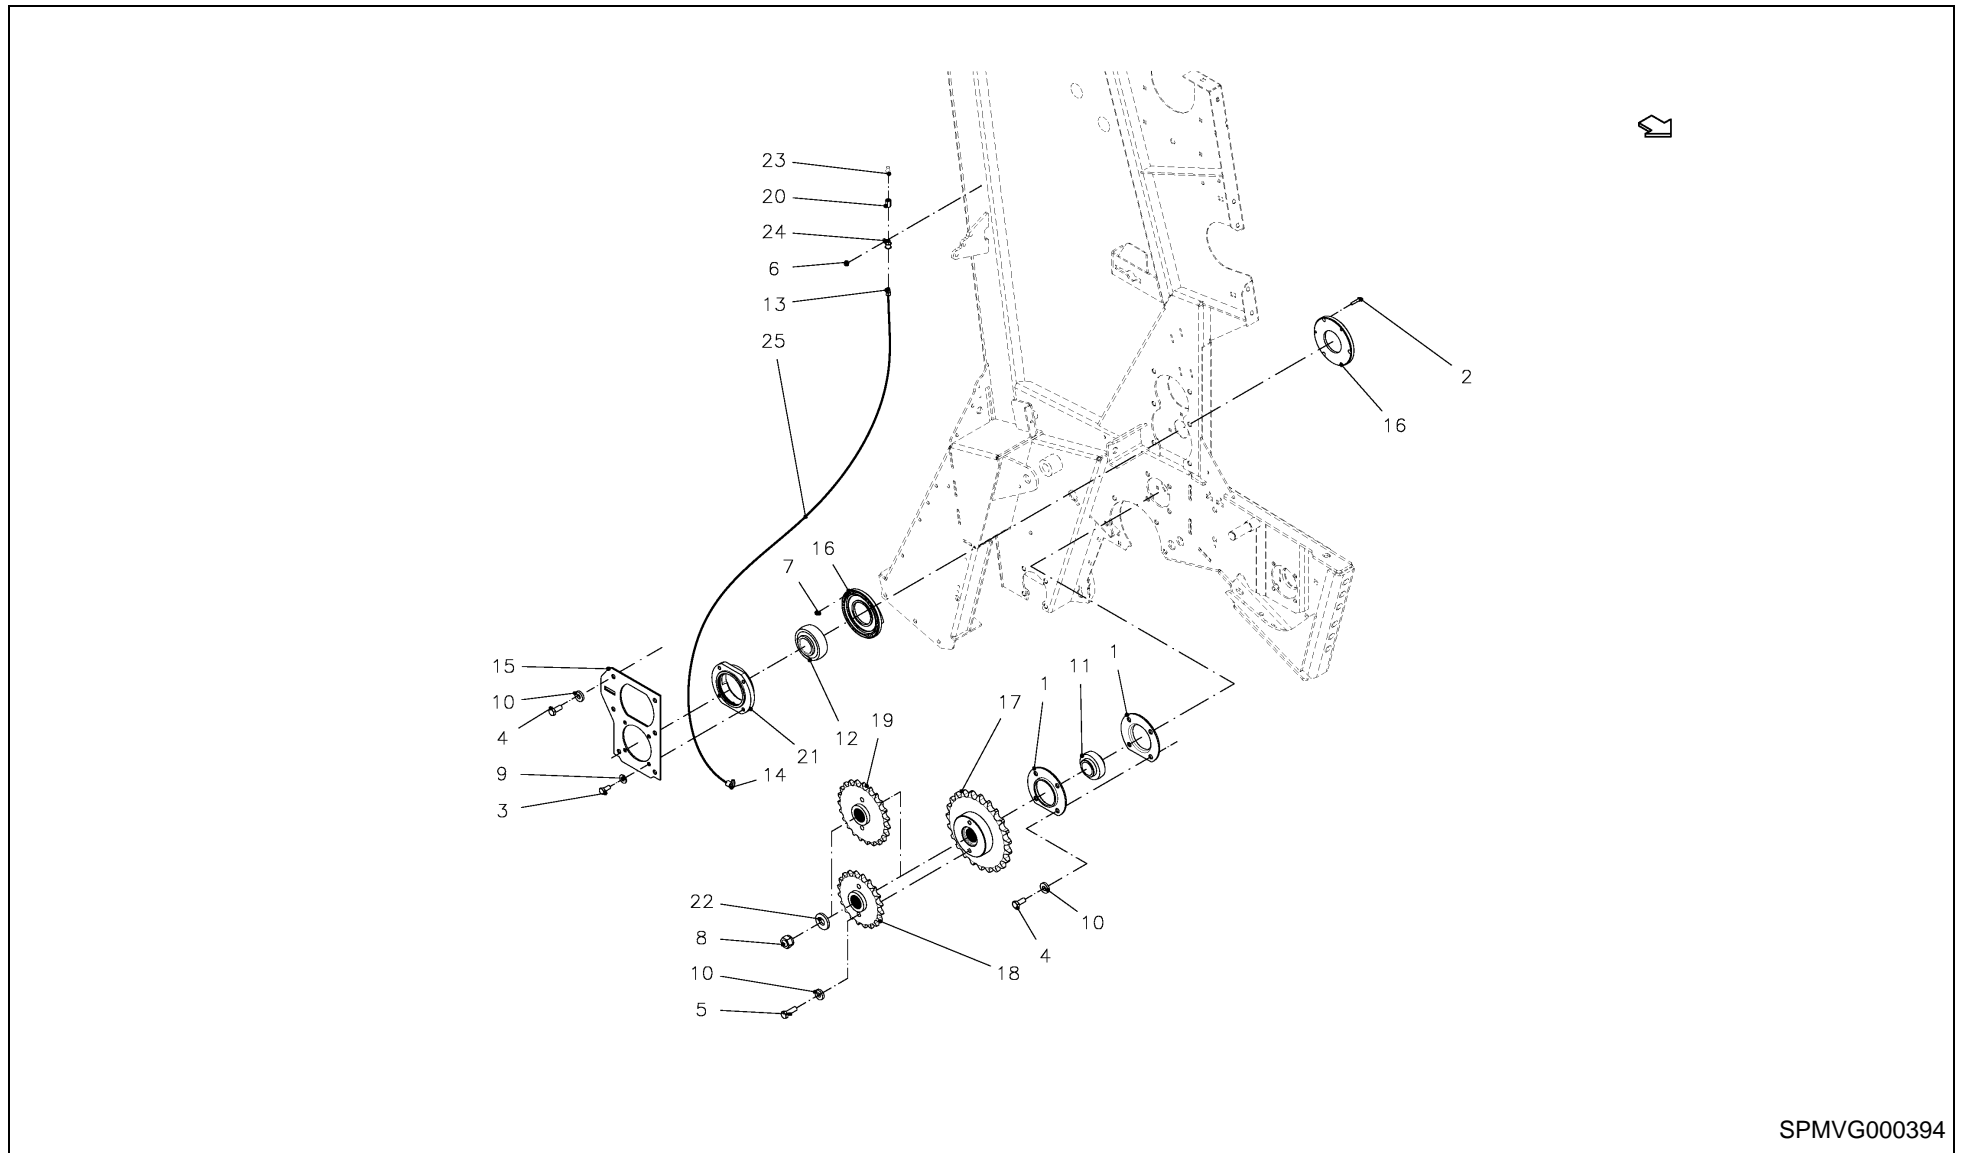

RV 1601 MKII BALEPACK / DRIVE, CHAIN - MIDDLE- R

SPMVG000394

RV 1601 MKII BALEPACK / DRIVE, CHAIN - MIDDLE- R

PosNo.	Part No.	Qty.	Description	Remark
1	VG18940610V	2	HOUSING, FLANGED	
2	KG00350861	3	HEX. BOLT M6X30 8.8	
3	KG00474261	4	HEX. SCREW M10X25 8.8	
4	KG00476561	10	HEX. SCREW M12X30 8.8	
5	KG00476761	2	HEX. SCREW M12X40 8.8	
6	KG01000161	1	FLANGED BOLT M6X12	
7	KG01067361	3	LOCK NUT M6 8	
8	KG01069261	1	NUT, LOCK	
9	VGND3147V	4	CIRCLIP	
10	VGND3148V	12	CIRCLIP	
11	VGND5022	1	CUSHION, BALL, SPEC.	
12	VGND5277	1	CUSHION, BALL, ADJUSTABLE	
13	VGND92174	1	STUD COUPLING, MALE	
14	VGND92175	1	ELBOW COUPLING	
15	VGRL486K0	1	PLATE	
16	VGRL494	2	SEAL	
17	VGWA02019	1	SPROCKET	
18	VGWA02073	1	SPROCKET	WPU
19	VGWA02084	1	SPROCKET	R + XL-R + 14-OC +23-OC
20	VGWA1444V	1	NUT	
21	VGWA2055	1	HOUSING, CUSHION	
22	VGWA491V	1	RING	
23	VGND98026V	1	GREASE NIPPLE	
24	VGND90034	1	CLICK	
25	VGND92176	1	HOSE, HP	GIVE LENGTH WHEN ORDERING