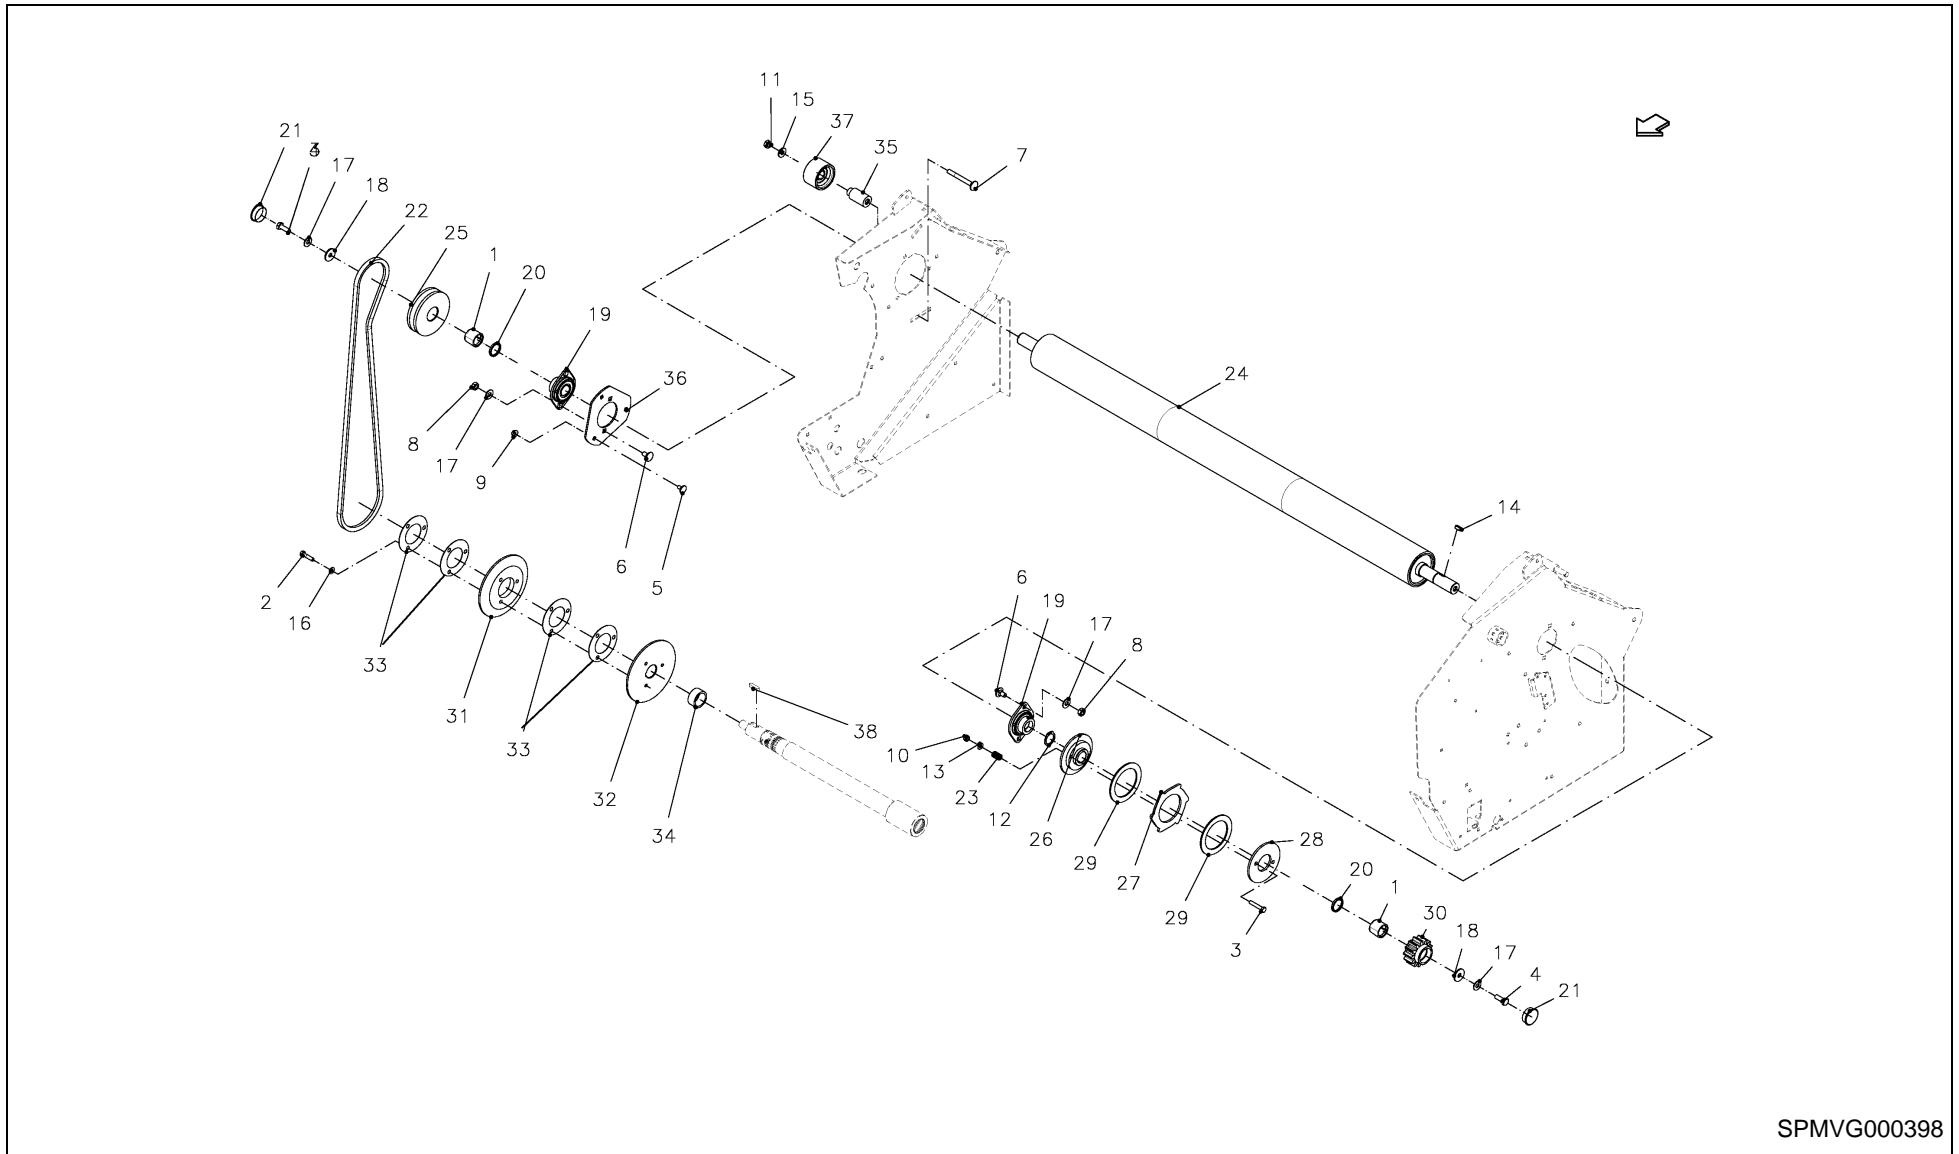

RV 1601 MKII BALEPACK / DRIVE, NET WRAP

SPMVG000398

RV 1601 MKII BALEPACK / DRIVE, NET WRAP

PosNo.	Part No.	Qty.	Description	Remark
1	AC674143	2	INA FREE WHEEL HFL 3030	
2	KG00353161	3	HEX. BOLT M8X35 8.8	
3	KG00472561	2	HEX. SCREW M8X45 8.8	
4	KG00474361	2	HEX. SCREW M10X30 8.8	
5	KG00638961	3	CARRIAGE BOLT M8X16 8.8	
6	KG00641361	4	CARRIAGE BOLT M10X20 8.8	
7	KG00642661	1	CARRIAGE BOLT M10X90 8.8	
8	KG01052061	4	HEX. NUT M10 8	
9	KG01061261	3	LOCK NUT M8 8	
10	KG01068761	2	LOCK NUT M8 10	
11	KG01068861	3	LOCK NUT M10 10	
12	KG01099062	1	CIRCLIP-A 30 X 2	
13	KG01267361	2	WASHER M8	
14	KG01306400	1	KEY 8X7X20	
15	VGMH416V	1	RING	
16	VGND3146V	3	CIRCLIP	
17	VGND3147V	6	CIRCLIP	
18	VGND3177V	2	WASHER, PLAIN	
19	VGND5141	2	CUSHION, BALL, ADJUSTABLE	
20	VGND6372	2	RING, SEALING	
21	VGND95057	2	CAP, PLASTIC	
22	VGND96132	1	V-BELT	
23	VGPZ477V	1	SPRING, COMPRESSION	
24	VGRL02	1	ROLLER	
25	VGRL1V	1	PULLEY, V-BELT	
26	VGRL171V	1	HUB	
27	VGRL172V	1	DISC ROTOR	
28	VGRL173V	1	DISC ROTOR	
29	VGRL224	2	BRAKE LINING	
30	VGRL265V	1	PINION	
31	VGRL50V	1	DISC ROTOR	
32	VGRL51V	1	DISC ROTOR	
33	VGRL52V	4	RING	
34	VGRL55V	1	SLEEVE	
35	VGRL56V	1	SLEEVE	
36	VGRL8K0	1	PLATE	
37	VGWA02015	1	ROLLER, NYLON	
38	KG01308600	1	KEY 10X8X28