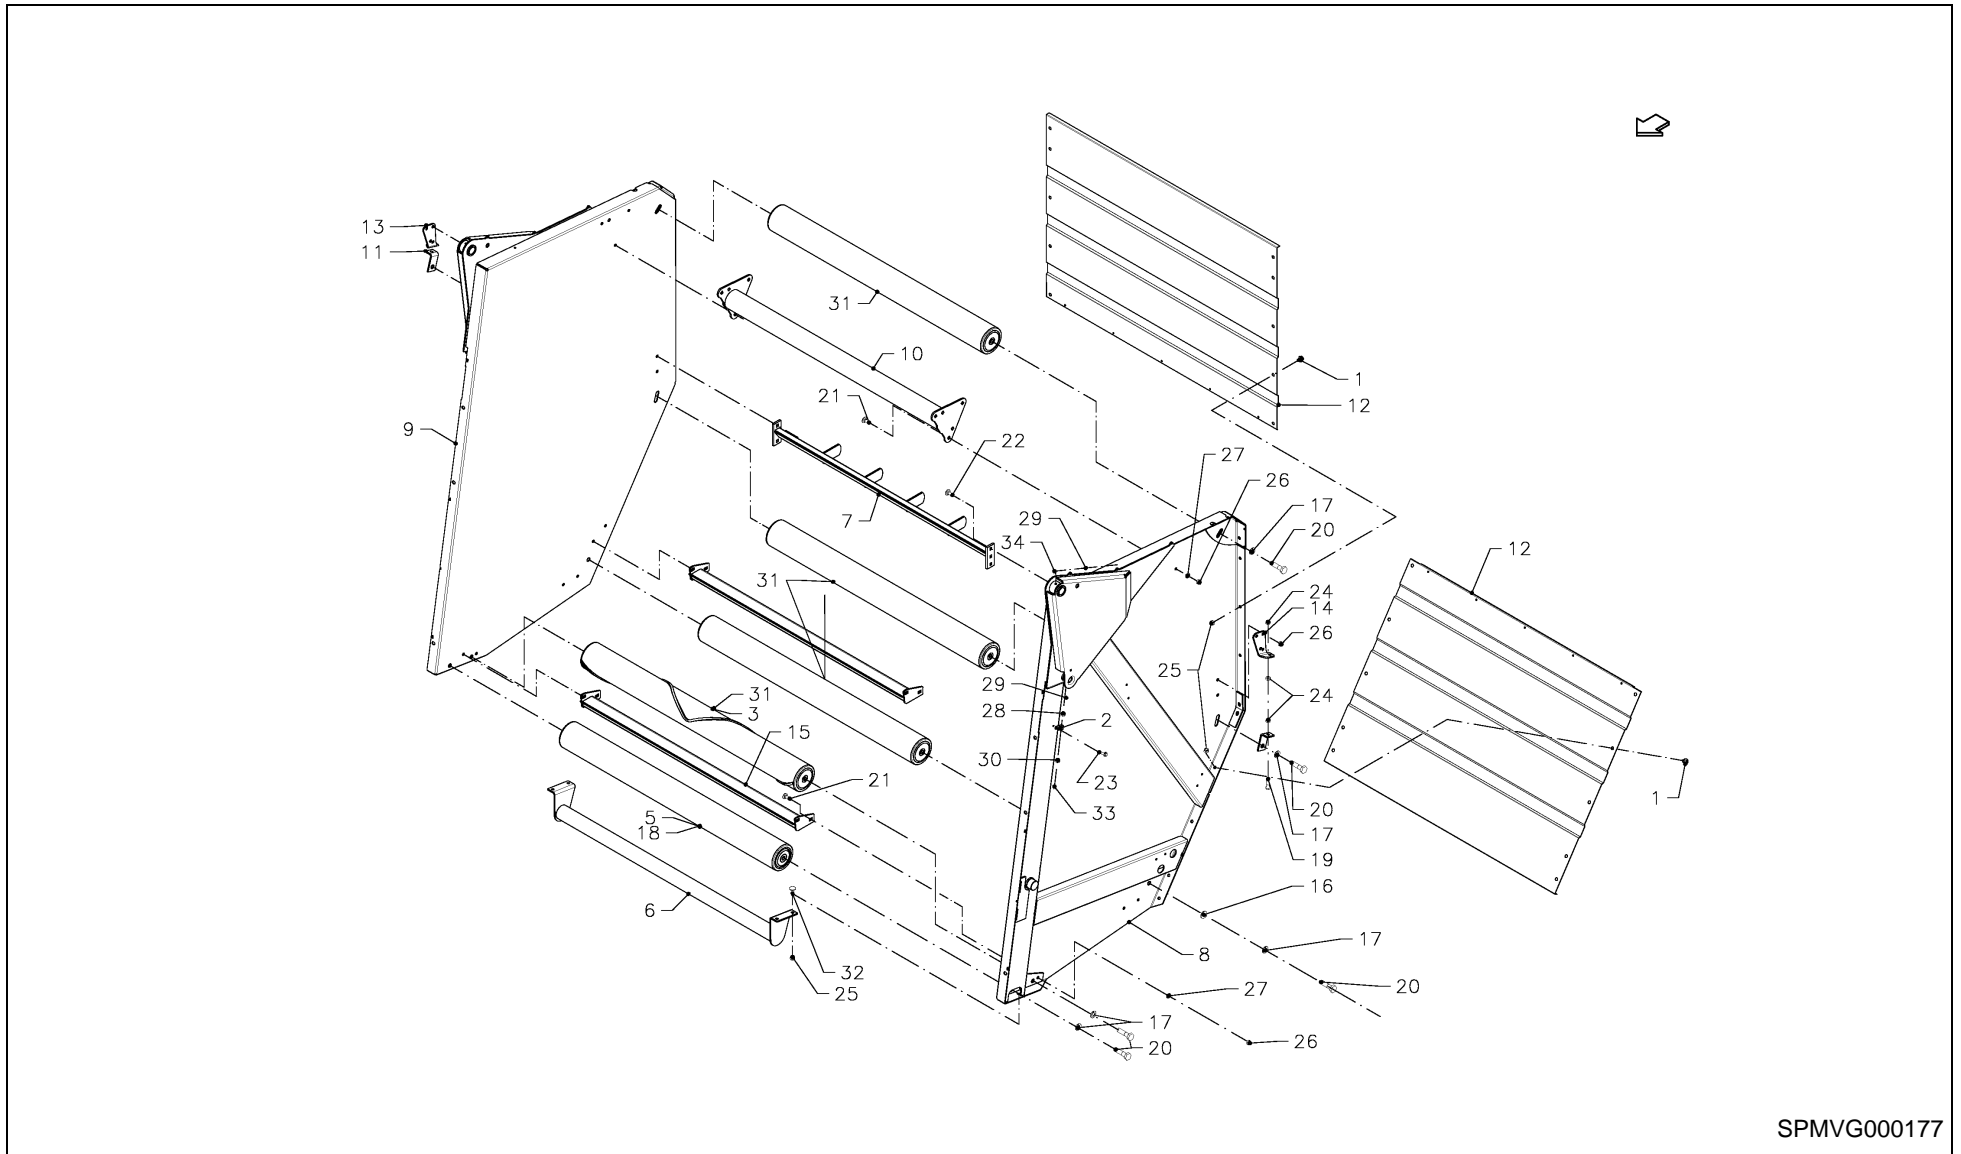

RV 1601 MKII BALEPACK / TAILGATE

SPMVG000177

RV 1601 MKII BALEPACK / TAILGATE

PosNo.	Part No.	Qty.	Description	Remark
1	KG00981761	18	FLANGED BOLT M10X16 90	
2	VGND90033	2	CLAMP HOSE-	
3	VGWA00373	1	ROLLER	SILAGE EXECUTION
4	VGWA0043	3	ROLLER LONG	
5	VGWA00633	1	ROLLER ASSY, LONG	
6	VGWA0455	1	SUPPORT	
7	VGWA0489	1	GUIDE, BELT	
8	VGWA069	1	TAILGATE, LH	
9	VGWA070	1	TAILGATE, RH	
10	VGWA077	1	PIPE, TORSION	
11	VGWA706	2	SUPPORT	
12	VGWA87	2	GUARD, PROTECT., UPPER	
13	VGWD14	1	HOLDER, RH	
14	VGWD15	1	HOLDER, LH	
15	VGWG019	2	SCRAPER	
16	VG13925028V	2	RING	
17	VG37129064V	10	WASHER, BELLEVILLE	
18	VGBR00344		REPAIR SET, ROLLERS	
19	KG00475161	2	HEX. SCREW M10X70 8.8	
20	KG00480061	10	HEX. SCREW M16X30 8.8	
21	KG00641461	10	CARRIAGE BOLT M10X25 8.8	
22	KG00641561	4	CARRIAGE BOLT M10X30 8.8	
23	KG01000161	2	FLANGED BOLT M6X12	
24	KG01052061	6	HEX. NUT M10 8	
25	KG01061361	22	LOCK NUT M10	
26	KG01068861	14	LOCK NUT M10 10	
27	VGMT152V	10	RING	
28	VGND92174	2	STUD COUPLING, MALE	
29	VGND92176		HOSE, HP	GIVE LENGTH WHEN ORDERING
30	VGWA1444V	2	NUT	
31	VGWA00368		REPAIR SET, ROLLERS	
32	VGXD296V	4	CARRIAGE BOLT	
33	VGND98026V	2	GREASE NIPPLE	
34	VGND92177	2	ELBOW COUPLING