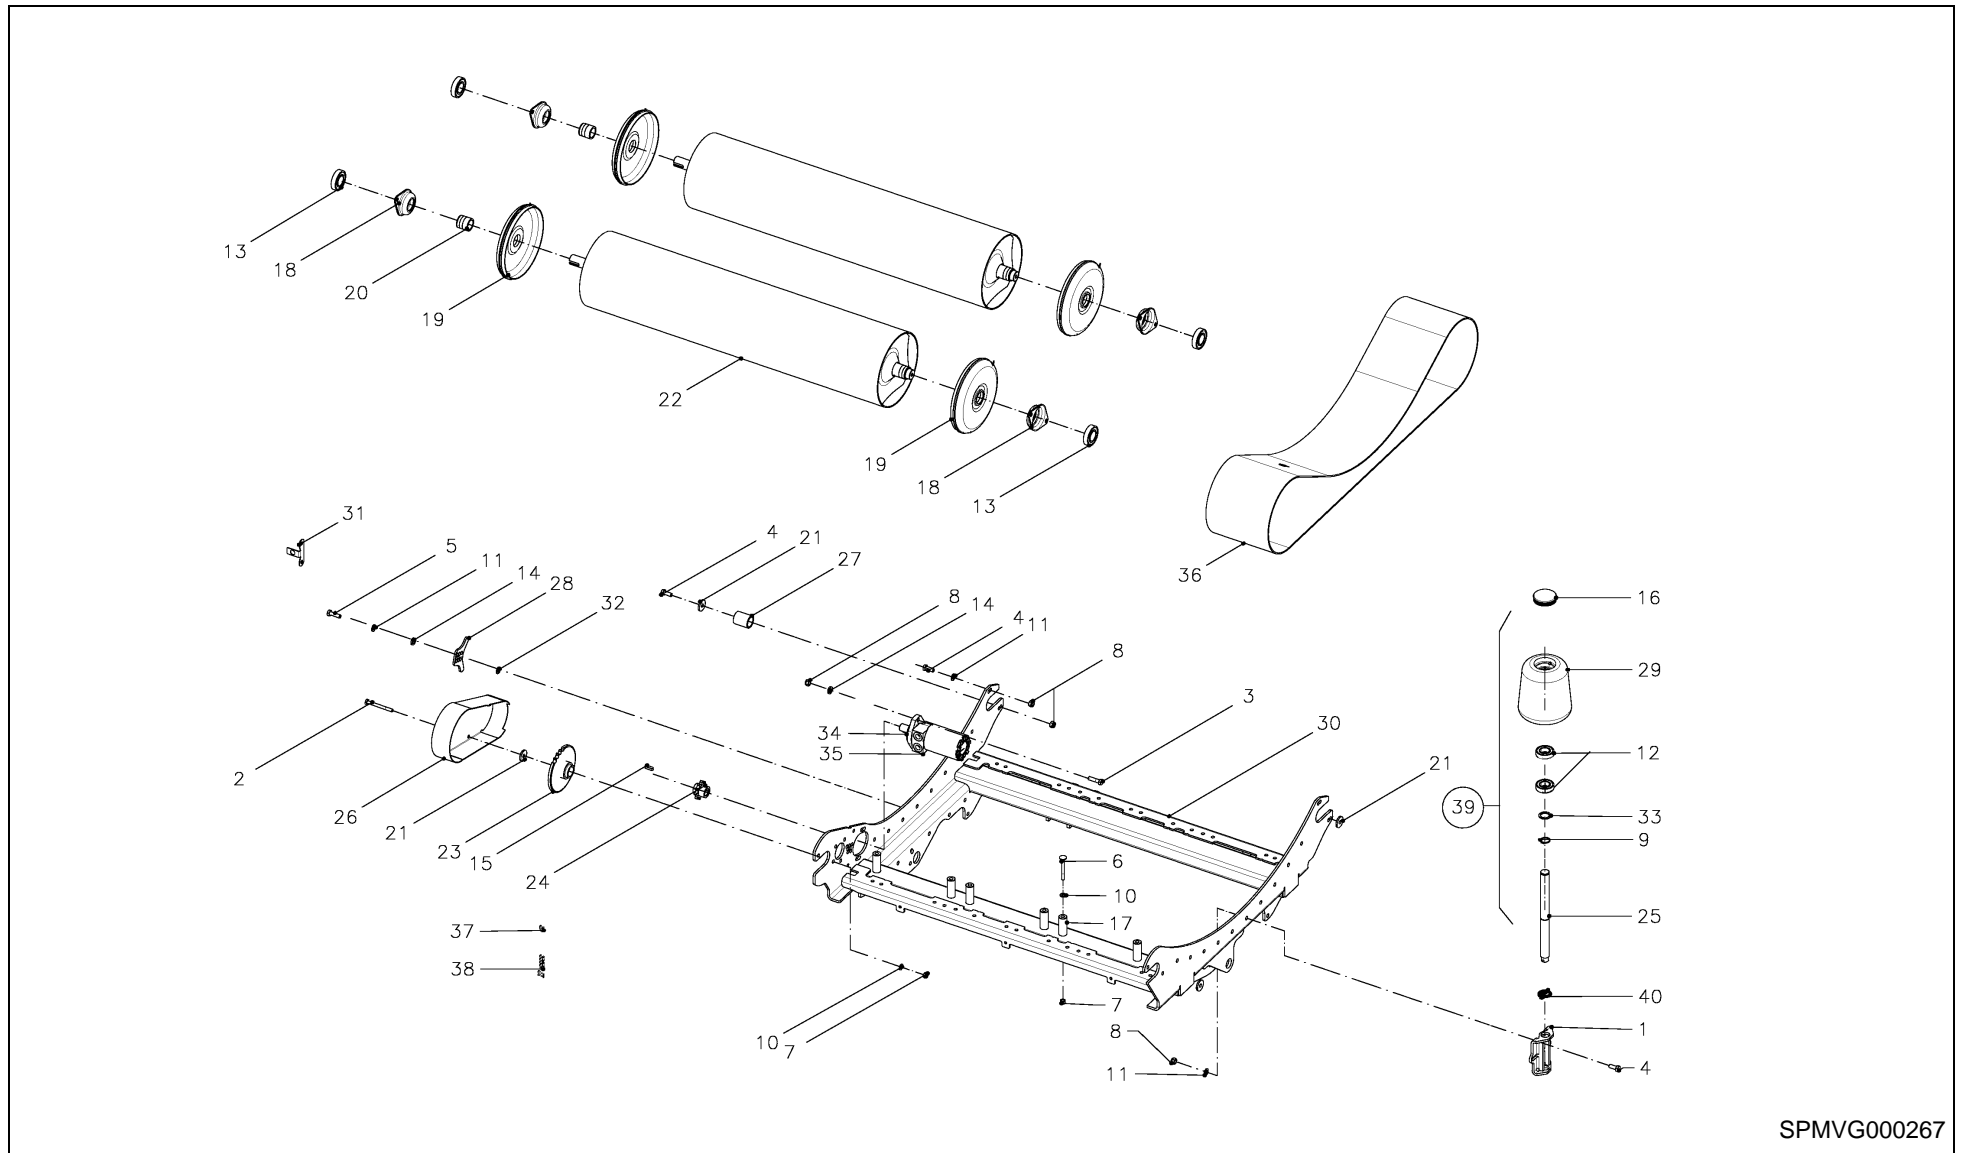

RV 1601 MKII BALEPACK / FRAME, BELT

SPMVG000267

RV 1601 MKII BALEPACK / FRAME, BELT

PosNo.	Part No.	Qty.	Description	Remark
1	VF16656012.86	4	HALTER STUETZROLLE	
2	KG00356361	2	HEX. BOLT M10X100 8.8	
3	KG00357461	2	HEX. BOLT M12X45 8.8	
4	KG00476561	12	HEX. SCREW M12X30 8.8	
5	KG00476761	2	HEX. SCREW M12X40 8.8	
6	KG00642661	10	CARRIAGE BOLT M10X90 8.8	
7	KG01068861	10	LOCK NUT M10 10	
8	KG01068961	22	LOCK NUT M12 10	
9	KG01108862	4	CIRCLIP-A 30 X 1.5	
10	KG01267461	10	WASHER M10	
11	KG01267561	18	WASHER M12	
12	KG01380000	8	BALL BEARING 6206-2RS	
13	KG01477400	4	BALL BEARING 6207-2RS C3	
14	VGTH100V	2	RING	
15	UH301232	1	KEY 10X8X30	
16	UH410230	4	END PLUG Ø80	
17	UH410575	8	BELT GUIDE	
18	UH411648	4	BEARING HOUSING	
19	UH414037	4	COVER	
20	UH414168	2	COLLAR	
21	UH440180	4	WASHER Ø12.5-Ø40X5	
22	VGUW0285K0	2	ROLLER	
23	UH442233	1	SPROCKET 27T Ø35	
24	UH442237	1	SPROCKET 10T Ø25	
25	UH442243	4	PIN	
26	UH442245-K	1	GUARD	
27	UH442259	1	SPACER Ø35.2-Ø45X56	
28	UH442260-K	2	SUPPORT	
29	UH442262-K	4	ADDITIONAL BALE SUPPORT ROLLER	
30	UH443610-K	1	TABLE	
31	UH444923	1	BRACKET	3D
32	KG01267561	4	WASHER M12	
33	VGND3138V	4	RING	
34	UH900514	1	OIL MOTOR 390CCM SHAFT Ø25 TE390 (MF761)	
34	UH900507	1	OIL MOTOR 130CCM SHA FT D25	3D
35	UH900501	1	SEAL KIT FOR MF761 MOTOR	
36	UH4414172	4	86570134 TABLE BELT	
37	VGND9346	1	LINK, SIMPL.	
38	UH901823	1	CHAIN 3/4"X819	
39	UH442261-K	4	FUEHRUNGSROLLER MONT.