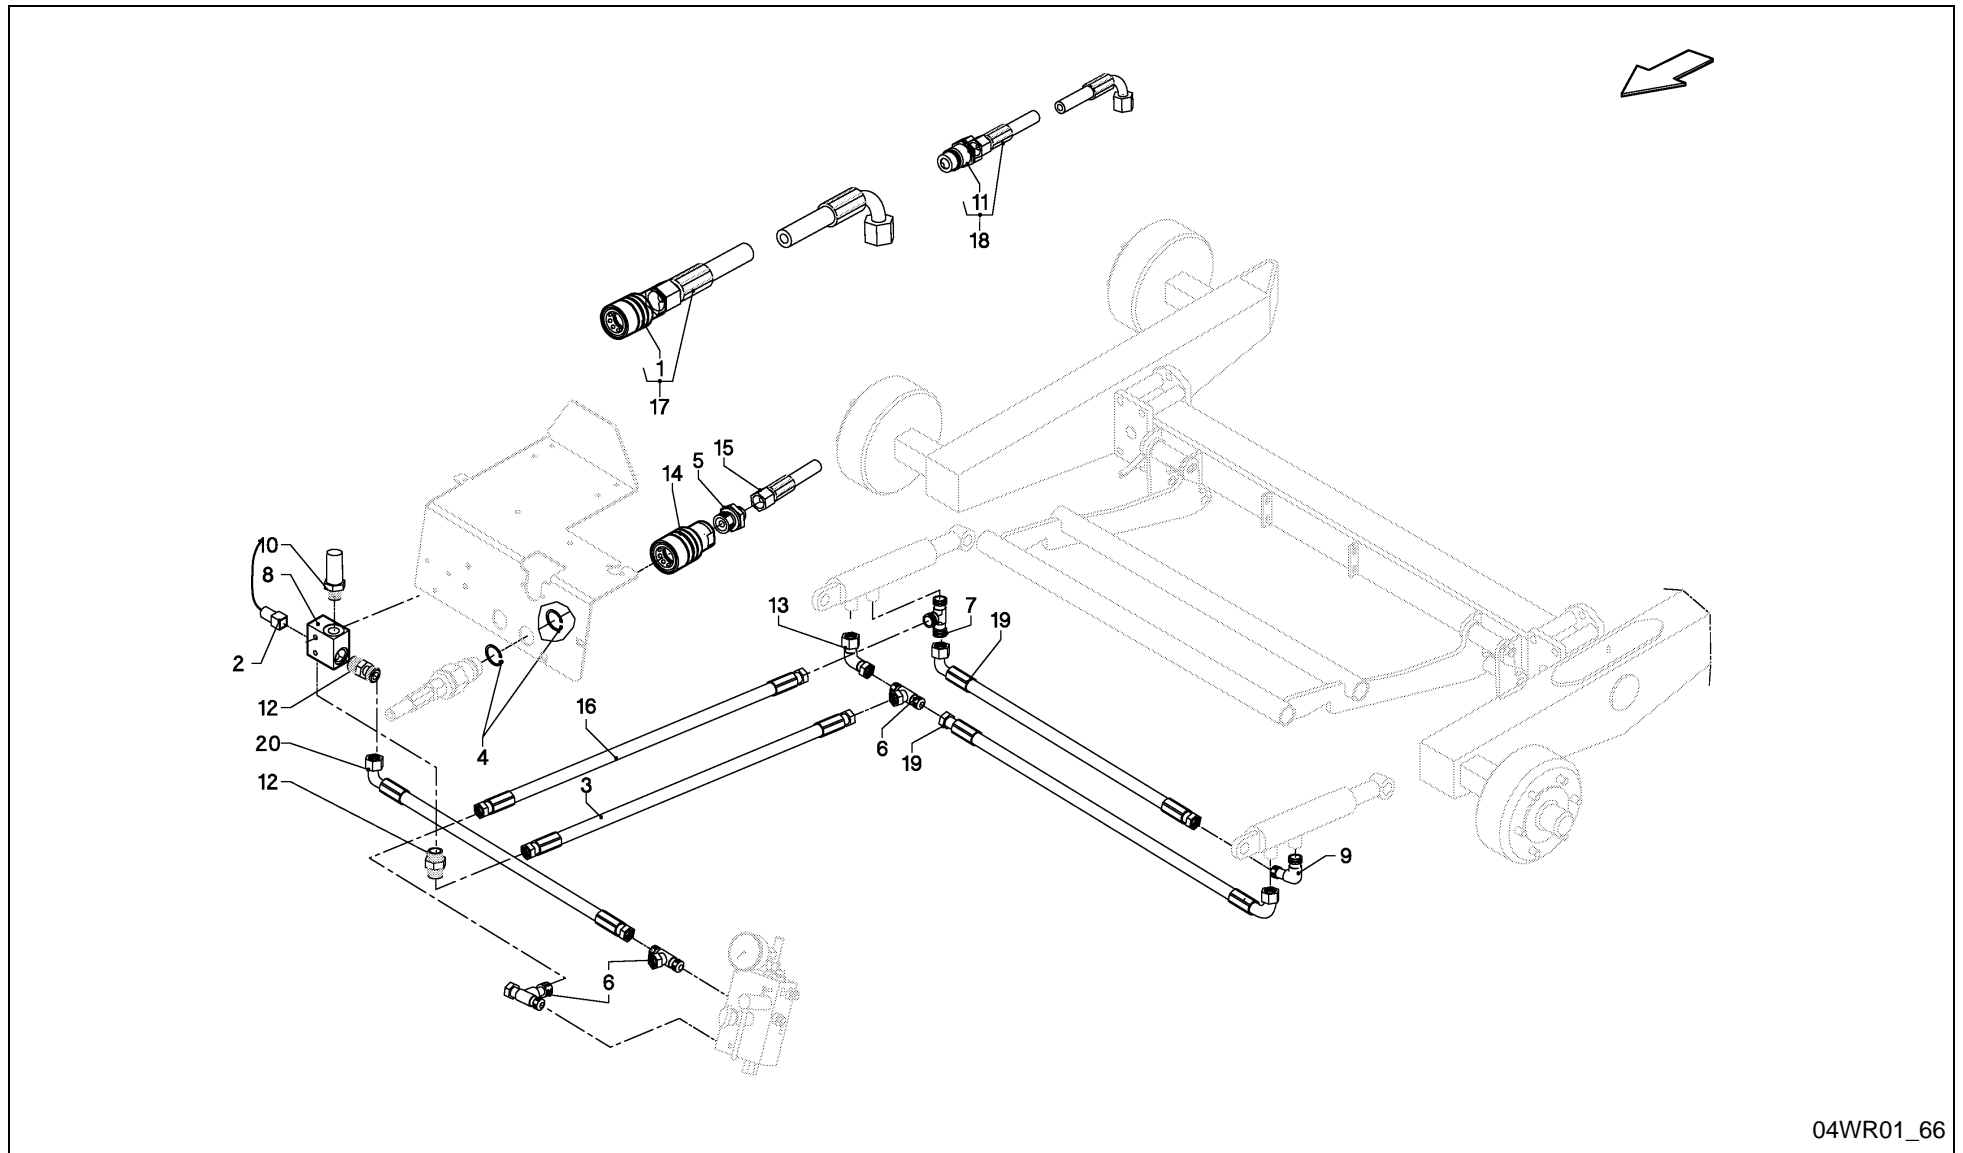

RV 1601 MKII BALEPACK / HYDRAULIC PARTS

04WR01_66

RV 1601 MKII BALEPACK / HYDRAULIC PARTS

PosNo.	Part No.	Qty.	Description	Remark
1	VF16651398	1	SLEEVE	
2	MT00000126	1	CABLE VALVE L=4.5M	
3	VGFB47	1	HOSE, HP	
4	KG01119100	4	CIRCLIP-B 80 X 4	
5	VGND92003V	2	STUD COUPLING	
6	VGND92032V	3	MALE STUD TEE STUD BARREL, ADJ	
7	VGND92043V	1	T-COUPLING, ADJUSTABLE	
8	VGND92169V	1	BLOCK, HYDR.	
9	VGND92171V	1	STUD COUPLING	
10	VGND92172	1	VALVE	
11	VGTP00512	1	QUICK-DISCONNECT PLUG, MALE	
12	VGND9869V	2	STUD COUPLING	
13	VGND9906V	1	ELBOW COUPLING, ADJUSTABLE	
14	VGND9986	2	QUICK-DISCONNECT PLUG, FEMALE	
15	UH444734	2	HYDR.HOSE 1/2"-2700 1/2" 2700	
16	VGWA515	1	HOSE, HP	
17	VGWP00116	1	HOSE ASSY, HP	
18	VGWP00117	1	HOSE ASSY, HP	
19	VGXD62	2	HOSE, HP	
20	VGXD64	1	HOSE, HP	