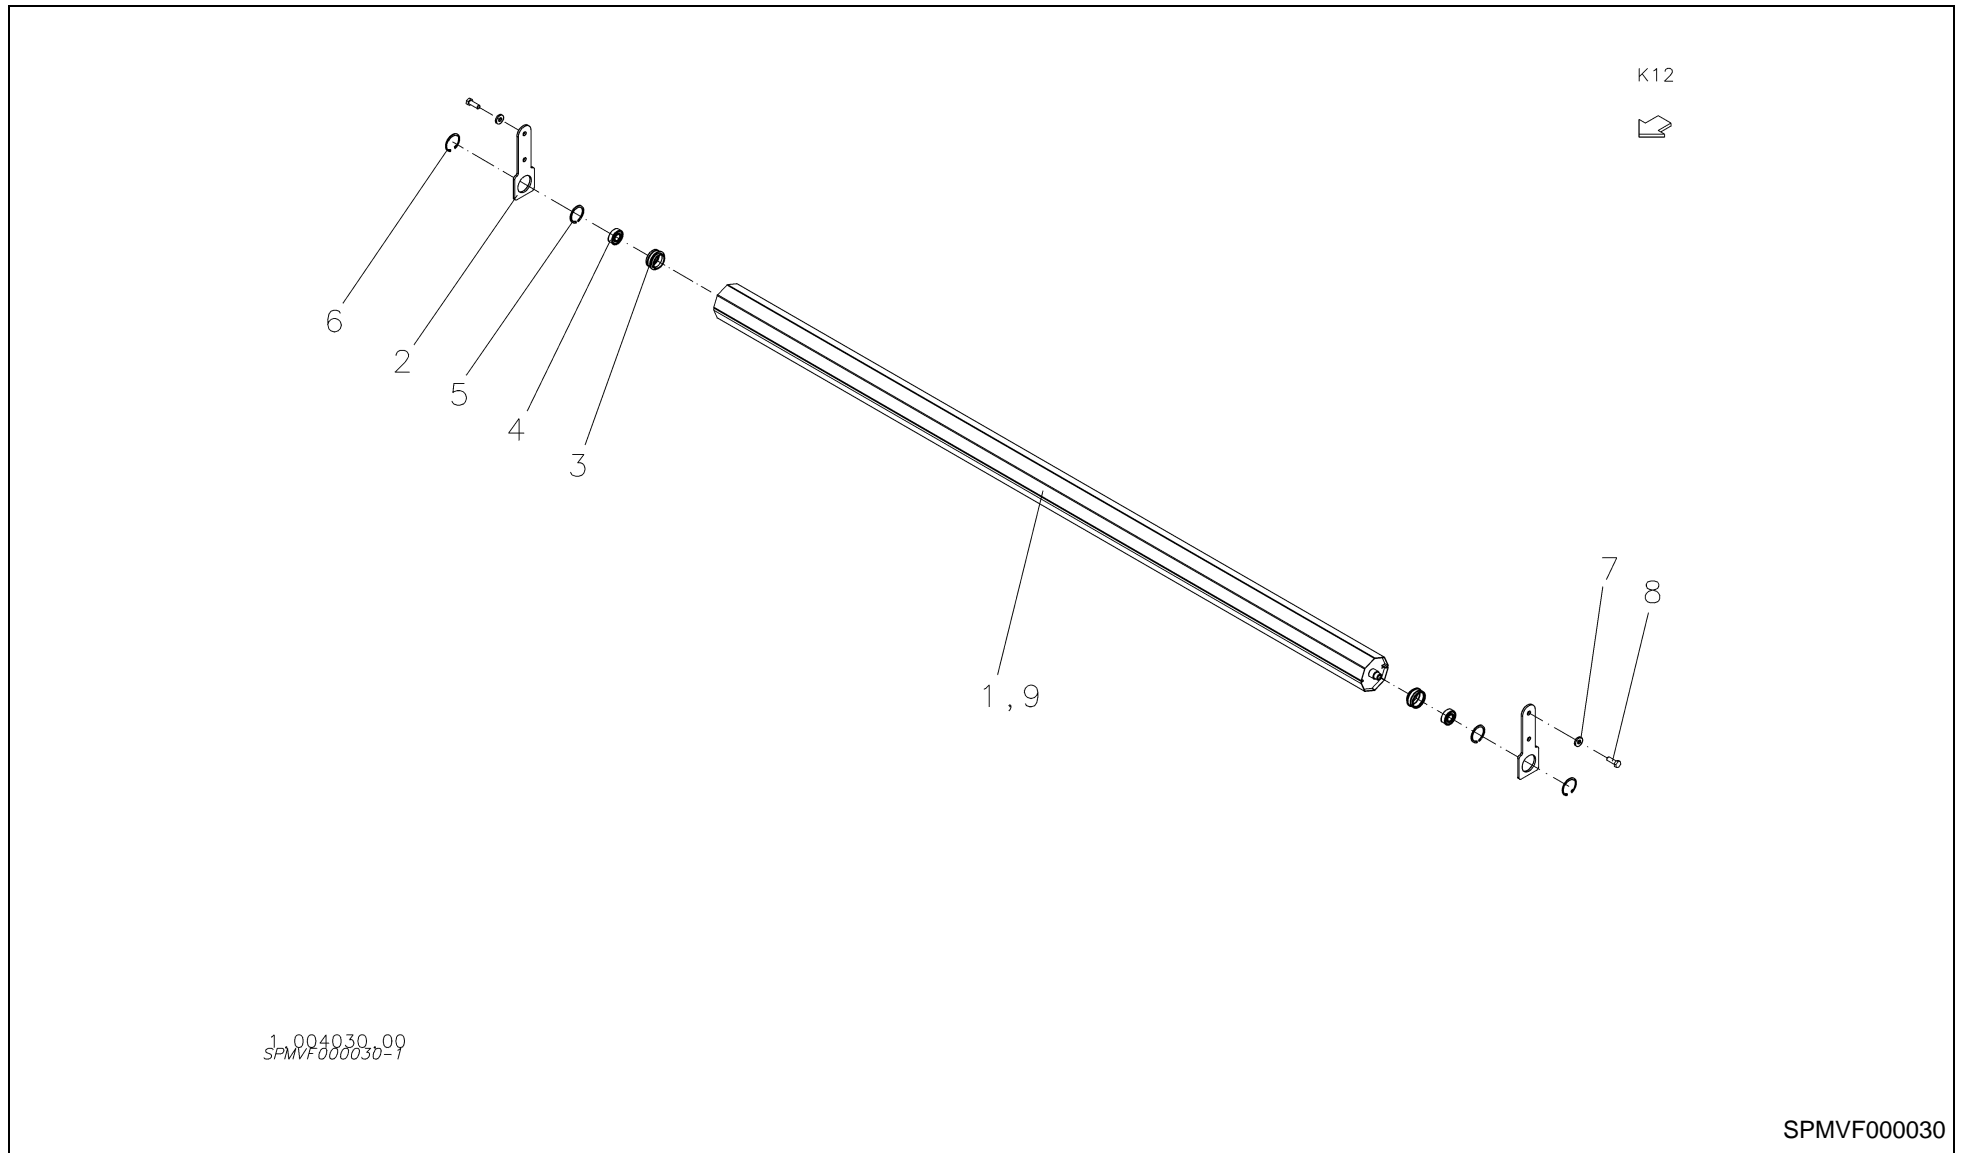

RV 1601 MKII BALEPACK / PICK-UP ROLLER

RV 1601 MKII BALEPACK / PICK-UP ROLLER

PosNo.	Part No.	Qty.	Description	Remark
1	VF16652161.86	1	PU-DRUM 23COUTEAUX 2300MM	
2	VF16652187.86	2	HOUSING	
3	UH410884	2	BEARING HOUSING	
4	KG01475400	2	BALL BEARING 6203-2RS C3	
5	KG01128062	2	CIRCLIP-B 40 X 1.75	
6	KG01110262	2	CIRCLIP A 47 X 1.75	
7	KG01273661	4	WASHER M10	
8	VF01177466	4	HEX.BOLT	
9	VF16654361.86	1	PU-DRUM	OC 23