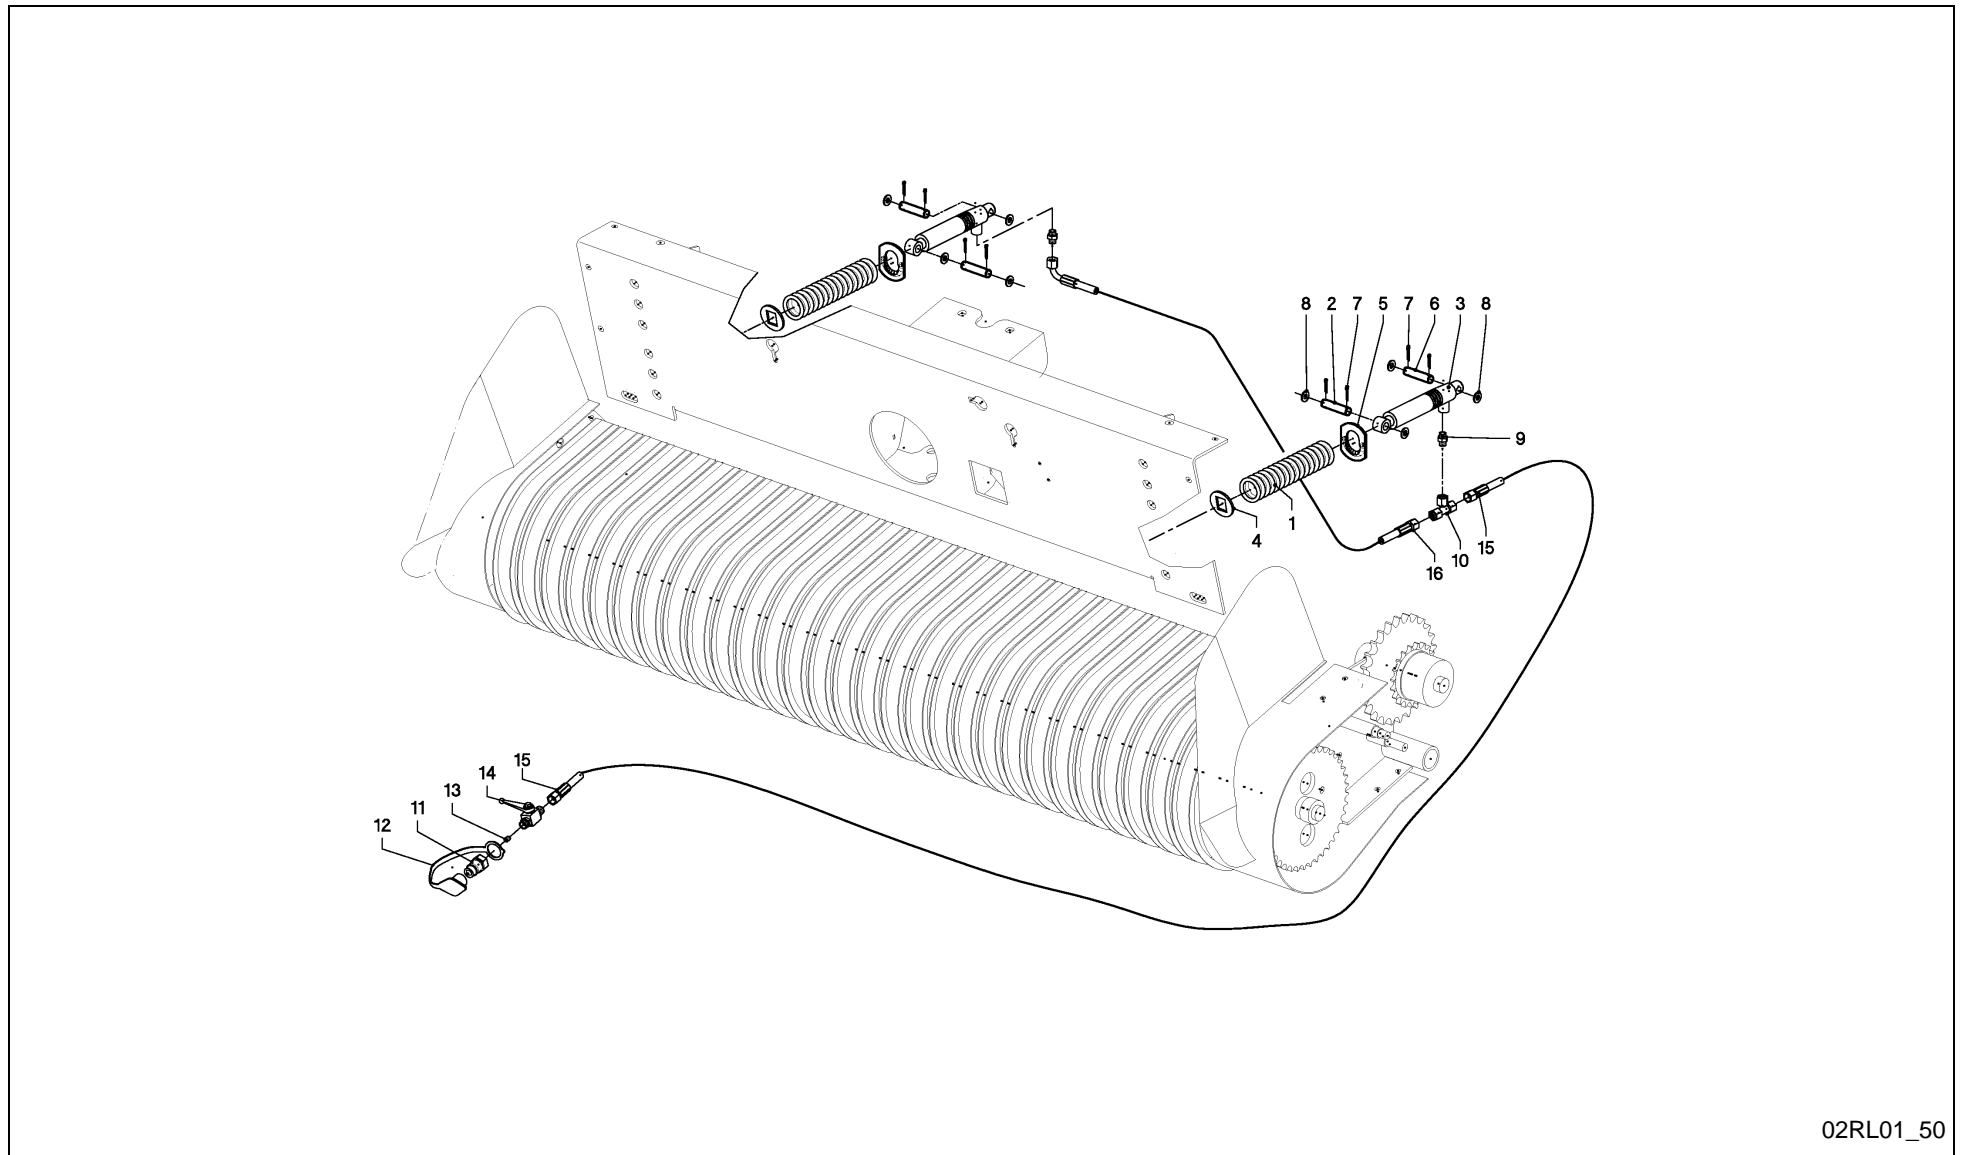

RV 1601 MKII BALEPACK / CYLINDER, PICK-UP (R + XL-R)

02RL01_50

RV 1601 MKII BALEPACK / CYLINDER, PICK-UP (R + XL-R)

PosNo.	Part No.	Qty.	Description	Remark
1	VF06215425	2	COMPRESSION SPRING	
2	VF06576501	2	PIN	
3	VF16514629	2	HYDR. RAM	
4	VF16519184	2	WASHER/DISC/PLATE	
5	VF16618323	2	CLIP	
6	VF16652834	2	PIN	
7	KG01251561	8	SPLIT PIN 4X25 ST	
8	KG01267761	8	WASHER M16	
9	VGND92114V	2	COUPLING	
10	VGND92154V	1	T-COUPLING, ADJUSTABLE	
11	VGTP00512	1	QUICK-DISCONNECT PLUG, MALE	
12	VGND9607	1	COVER, DUST	
13	VGTP438	1	THROTTLE, SCREW	
14	VGWA00659	1	VALVE, SHUT-OFF	
15	VGWA548	1	HOSE, HP	
16	VGWA549	1	HOSE, HP