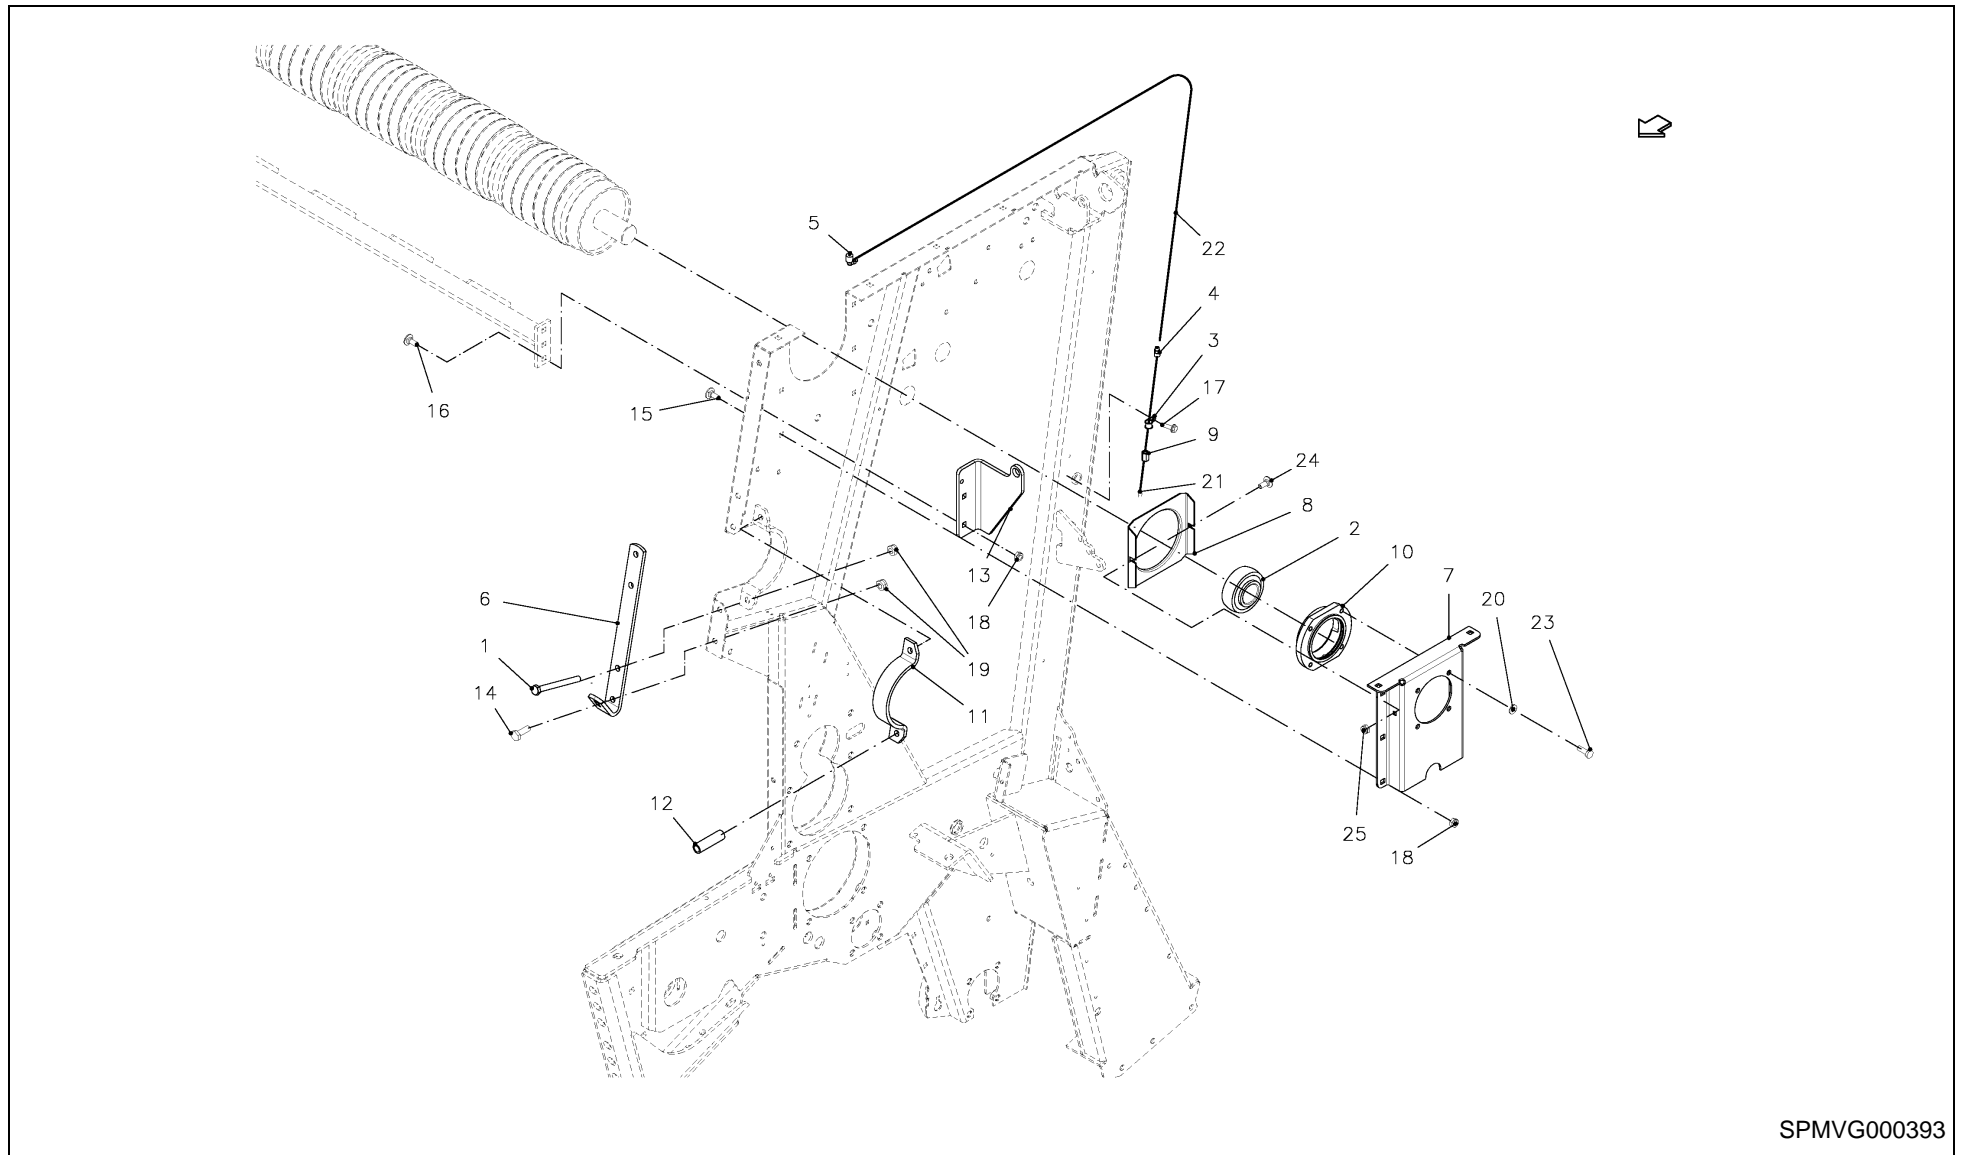

RV 1601 MKII BALEPACK / ROLLERS, L

SPMVG000393

RV 1601 MKII BALEPACK / ROLLERS, L

PosNo.	Part No.	Qty.	Description	Remark
1	KG00478061	2	HEX. SCREW M12X130 8.8	
2	VGND5277	1	CUSHION, BALL, ADJUSTABLE	
3	VGND90033	2	CLAMP HOSE-	
4	VGND92174	2	STUD COUPLING, MALE	
5	VGND92175	2	ELBOW COUPLING	
6	VGRL287K0	1	STRIP	
7	VGWA02054K0	1	SUPPORT	
8	VGWA1363V	1	PLATE, FILLER	
9	VGWA1444V	1	NUT	
10	VGWA2055	1	HOUSING, CUSHION	
11	VGWA498	1	BRACE	
12	VGWA699V	2	PIPE	
13	VGWA805	1	SUPPORT, LH	
14	KG00476561	2	HEX. SCREW M12X30 8.8	
15	KG00641461	6	CARRIAGE BOLT M10X25 8.8	
16	KG00641561	2	CARRIAGE BOLT M10X30 8.8	
17	KG01000161	2	FLANGED BOLT M6X12	
18	KG01068861	8	LOCK NUT M10 10	
19	KG01068961	4	LOCK NUT M12 10	
20	VGND3147V	4	CIRCLIP	
21	VGND98026V	2	GREASE NIPPLE	
22	VGND92176	2	HOSE, HP	GIVE LENGTH WHEN ORDERING
23	KG00474261	2	HEX. SCREW M10X25 8.8	
24	KG00638961	1	CARRIAGE BOLT M8X16 8.8	
25	KG01061261	1	LOCK NUT M8 8