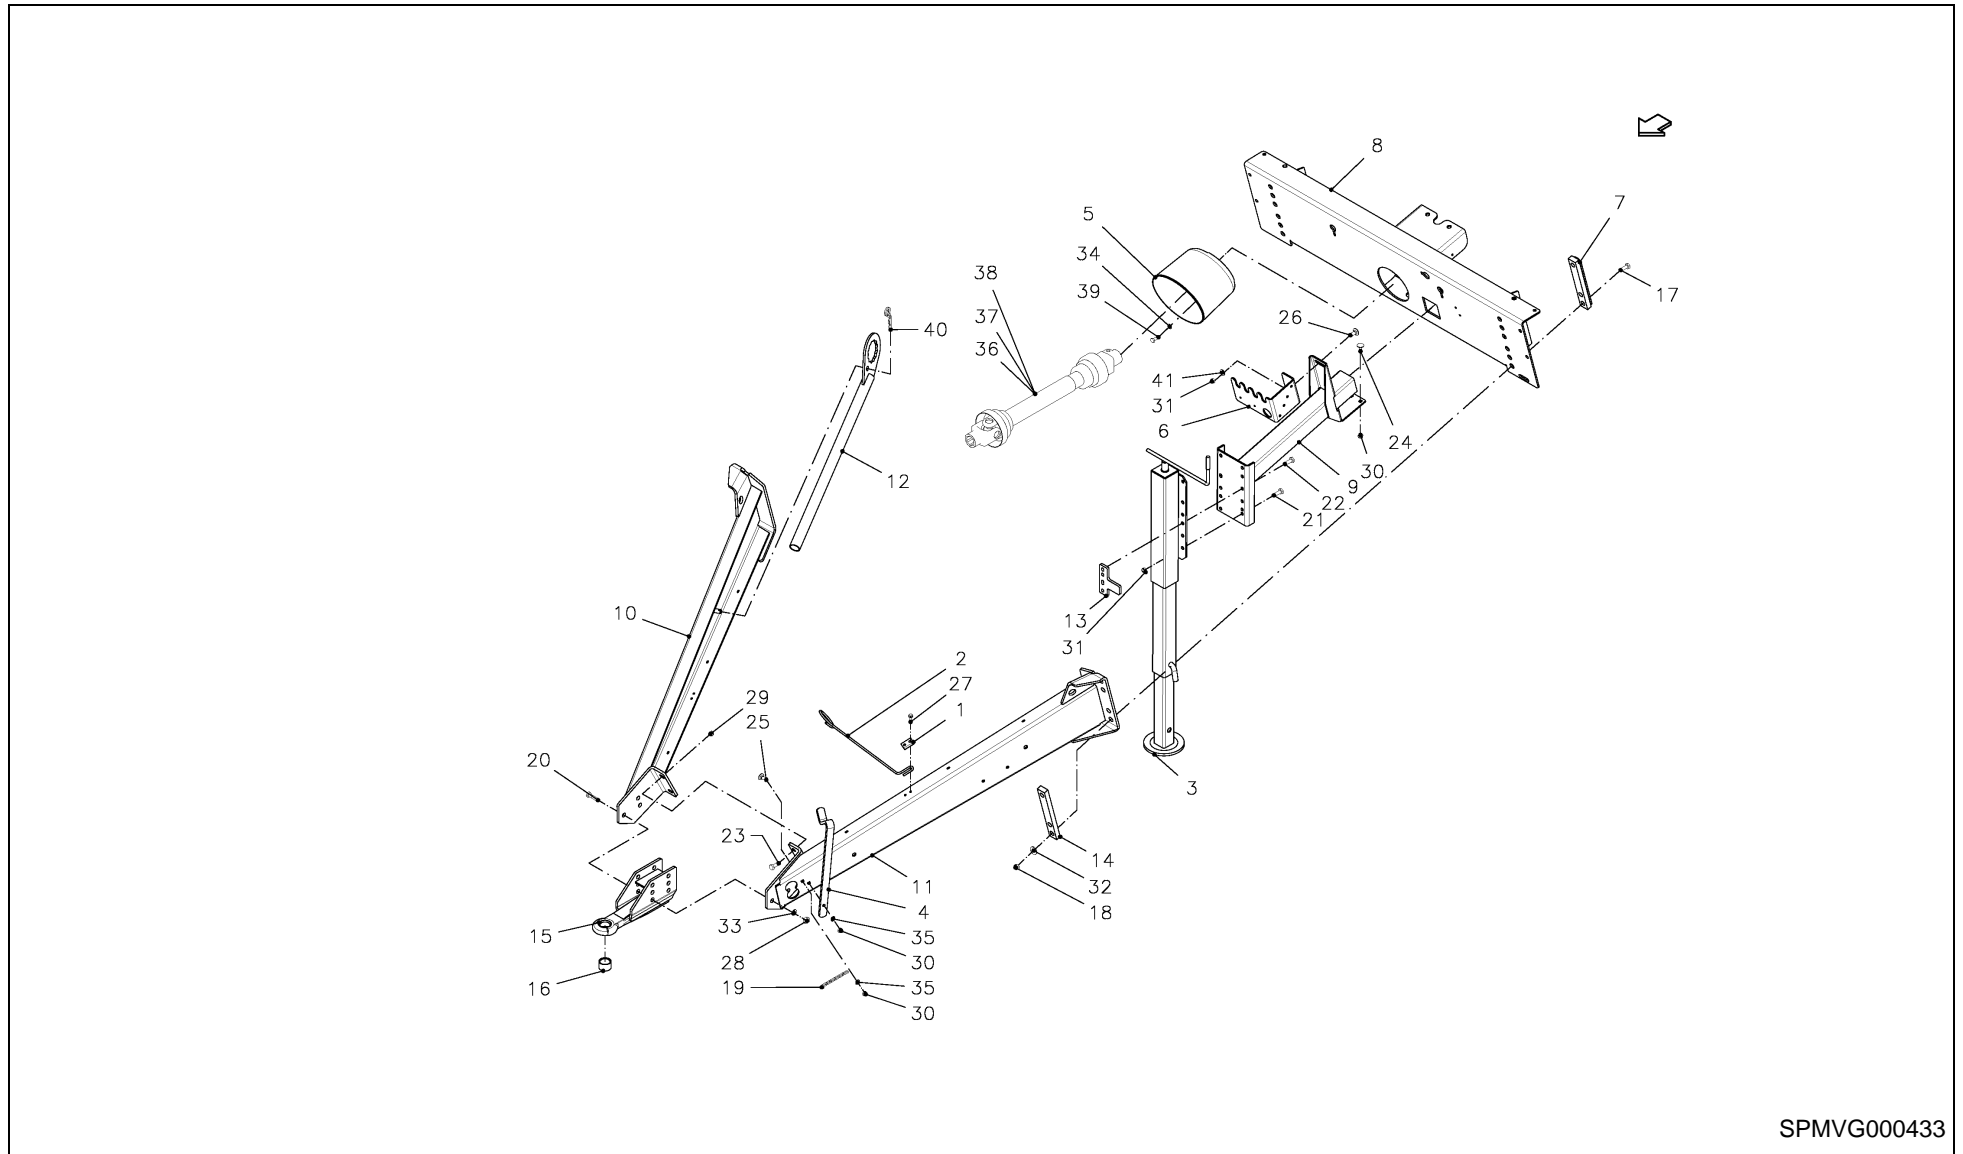

RV 1601 MKII BALEPACK / HITCHING EQUIPMENT

PosNo.	Part No.	Qty.	Description	Remark
1	VG19017027V	1	BRACE	
2	VG19157033V	1	STAY	
3	VGBR001029	1	JACK STAND	
4	VGBR155	1	SUPPORT	
5	VGND94053	1	GUARD CONE	
6	VGRL442K0	1	SUPPORT	
7	VGWA01048	2	STRIP	
8	VGWA0142	1	BEAM, INTERMEDIATE	
9	VGWA0512	1	SUPPORT	
10	VGWA0639	1	DRAW BAR HALF, LH	
11	VGWA0640	1	DRAW BAR HALF, RH	
12	VGWA0912	1	SPANNER	R + XL-R + 14-OC
13	VGWA1991	1	PLATE	
14	VGWA625	2	STRIP	
15	VGWP0132	1	EYE, DRAW BAR	
16	VGWP162	1	WEAR BUSH	
17	VF16618111	6	HEX. HEAD SCREW	
18	KG01840561	6	NUT, LOCK	
19	VG17662009V	1	CHAIN	
20	VG37305654V	2	BOLT, NUTTED	
21	KG00476561	4	HEX. SCREW M12X30 8.8	
22	KG00476761	2	HEX. SCREW M12X40 8.8	
23	KG00480261	2	HEX. SCREW M16X40 8.8	
24	KG00641461	2	CARRIAGE BOLT M10X25 8.8	
25	KG00641561	2	CARRIAGE BOLT M10X30 8.8	
26	KG00644761	1	CARRIAGE BOLT M12X25 8.8	
27	KG01000861	2	FLANGED BOLT M8X25	
28	KG01052361	2	HEX. NUT M16 8	
29	KG01069161	2	LOCK NUT M16 10	
30	KG01068861	4	LOCK NUT M10 10	
31	KG01068961	7	LOCK NUT M12 10	
32	KG01267961	6	WASHER M20	
33	KG01282061	2	SPRING WASHER M16	
34	VGND3030V	2	WASHER, PLAIN	
35	VGND3147V	2	CIRCLIP	
36	VGND94117	1	SHAFT, UNIV. JOINT	R + XL-R + 14OC
37	VGND94118	1	SHAFT, UNIV. JOINT	23-OC
38	VGND94119	1	SHAFT, UNIV. JOINT	WPU
39	KG00471761	2	HEX. SCREW M8X16 8.8	
40	VGPZ160V	1	SPRING CLIP	

RV 1601 MKII BALEPACK / HITCHING EQUIPMENT

SPMVG000433