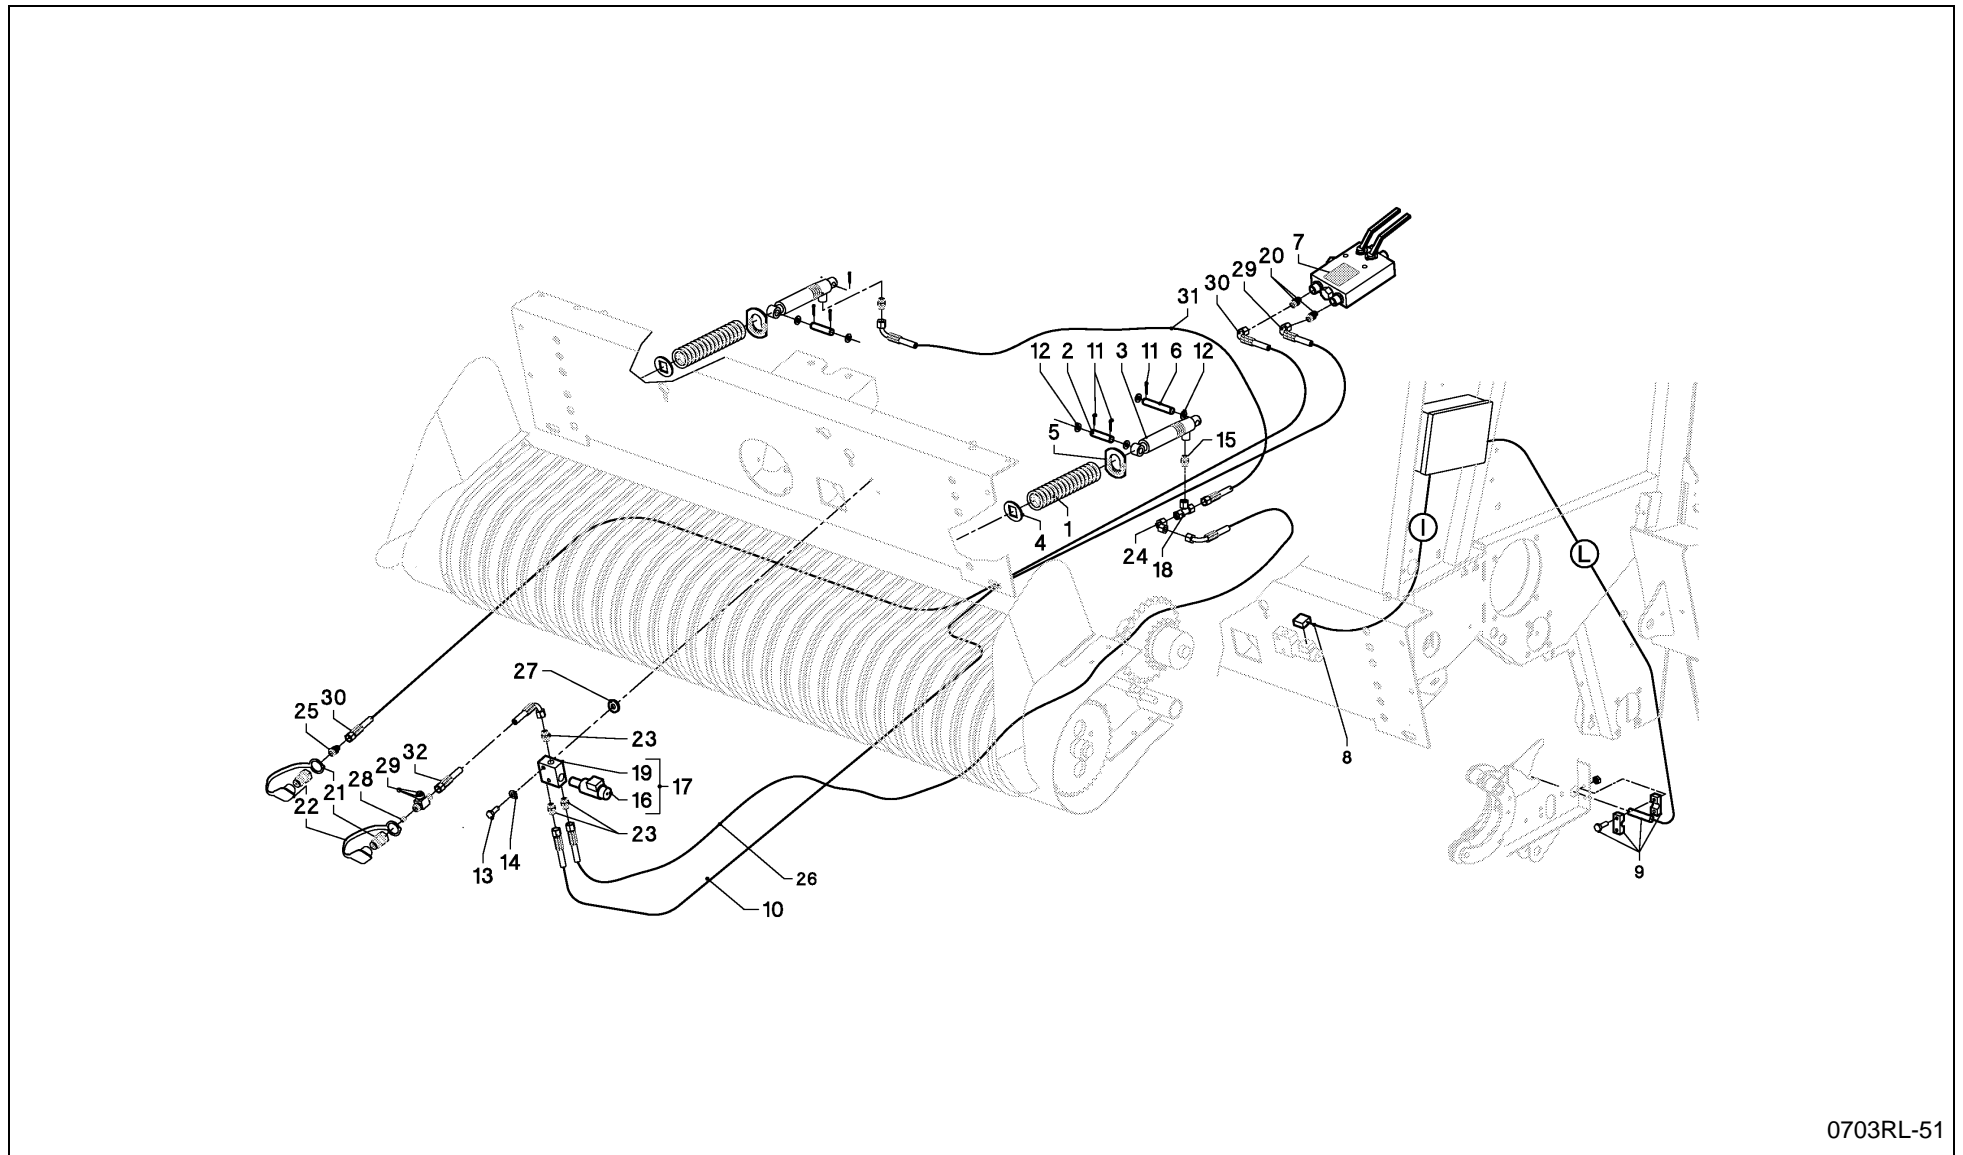

RV 1601 MKII BALEPACK / CILINDER, PICK-UP (23-OC HP)

0703RL-51

RV 1601 MKII BALEPACK / CILINDER, PICK-UP (23-OC HP)

PosNo.	Part No.	Qty.	Description	Remark
1	VF06215425	2	COMPRESSION SPRING	
2	VF06576501	2	PIN	
3	VF16514629	2	HYDR. RAM	
4	VF16519184	2	WASHER/DISC/PLATE	
5	VF16618323	2	CLIP	
6	VF16652834	2	PIN	
7	VF16653051	1	WARNING PLATE	
8	VNB0271073	1	CABLE VALVE L=1.1M	
9	VNB0446473	1	SENSOR ASSY PROX PLAST L=2M	
10	VGFS97	1	HOSE, HP	
11	KG01251561	8	SPLIT PIN 4X25 ST	
12	KG01267761	8	WASHER M16	
13	VGND1472V	2	BOLT, TAPTITE	
14	VGND3122V	2	WASHER, PLAIN	
15	VGND92114V	2	COUPLING	
16	VGND92198	1	SELECTOR VALVE	
17	VGND92197	1	BODY, VALVE	
18	VGND92154V	1	T-COUPLING, ADJUSTABLE	
19	VGND92159	1	BLOCK, HYDR.	
20	VGND92168V	2	PIPE	
21	VGTP00512	2	QUICK-DISCONNECT PLUG, MALE	
22	VGND9607	2	COVER, DUST	
23	VGND9869V	3	STUD COUPLING	
24	VGND9906V	1	ELBOW COUPLING, ADJUSTABLE	
25	VGND9954V	1	STUD COUPLING, MALE	
26	VGRL299	1	HOSE, HP	
27	VGTH100V	1	RING	
28	VGTP438	1	THROTTLE, SCREW	
29	VGWA00659	1	VALVE, SHUT-OFF	
30	VGWA515	1	HOSE, HP	
31	VGXD314	2	HOSE, HP	
32	VGXD64	1	HOSE, HP