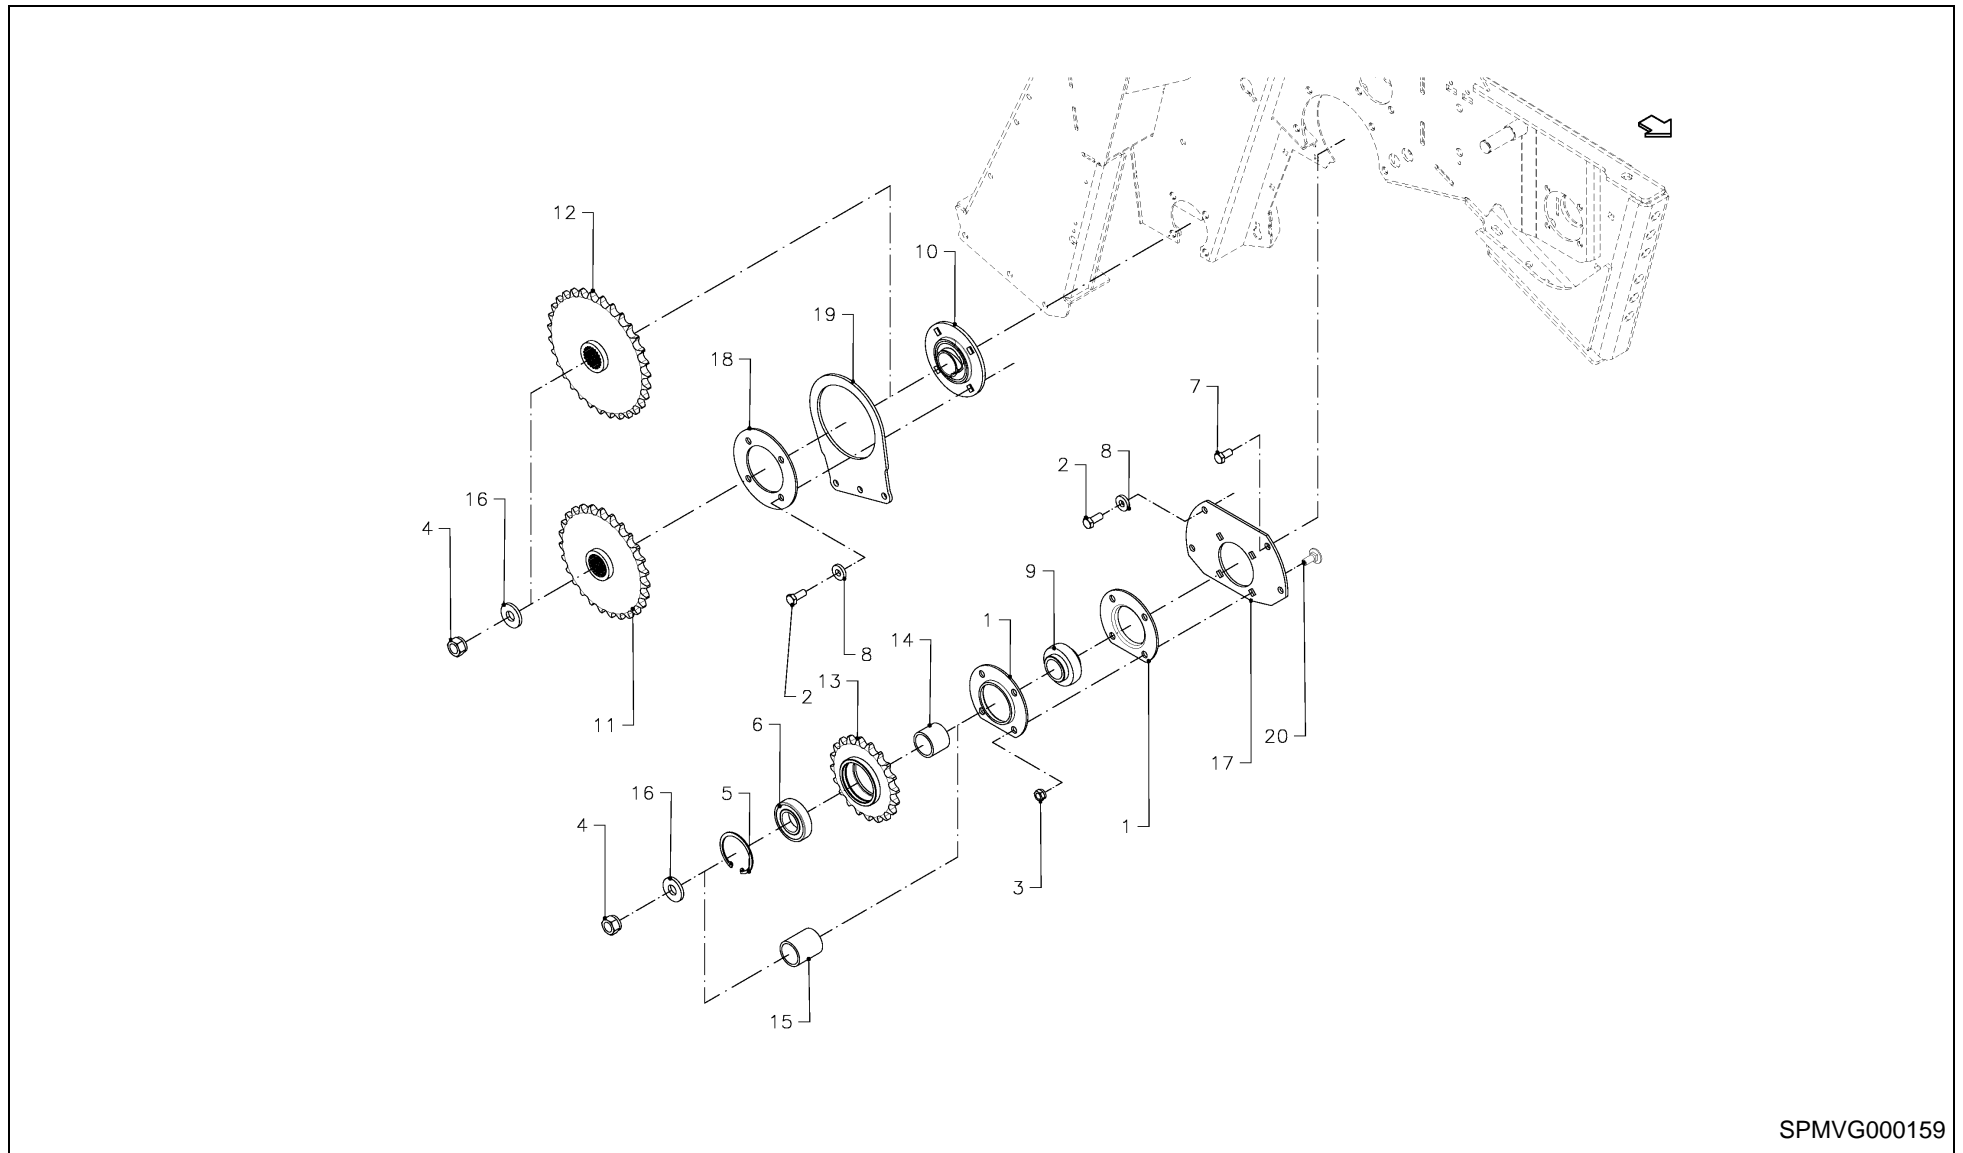

RV 1601 MKII BALEPACK / DRIVE, CHAIN - DOWN - R

SPMVG000159

RV 1601 MKII BALEPACK / DRIVE, CHAIN - DOWN - R

PosNo.	Part No.	Qty.	Description	Remark
1	VG18940610V	2	HOUSING, FLANGED	
2	KG00476561	7	HEX. SCREW M12X30 8.8	
3	KG01068961	4	LOCK NUT M12 10	
4	KG01069261	2	NUT, LOCK	
5	KG01130900	1	CIRCLIP-B 80 X 2.5	WPU
6	KG01382000	1	BALL BEARING 6208-2RS	WPU
7	VGND1402V	1	BOLT, LOCK, SPEC.	
8	VGND3148V	7	CIRCLIP	
9	VGND5022	1	CUSHION, BALL, SPEC.	
10	VGND5238	1	CUSHION, BALL, ADJUSTABLE	
11	VGWA02065	1	SPROCKET	WPU
12	VGWA02085	1	SPROCKET	R+ XL-R +14-OC +23-OC
13	VGWA083	1	SPROCKET	WPU
14	VGWA2064V	1	SLEEVE, SPACING	
15	VGWA2087V	1	SLEEVE, SPACING	R + XL-R +14-OC +23-OC
16	VGWA491V	2	RING	WPU
17	VGWA506	1	LID, RH	
18	VGXD296V	1	CARRIAGE BOLT	
19	VGWA900	1	PLATE	
20	VF01142791	4	TRUSS-HEAD SCREW