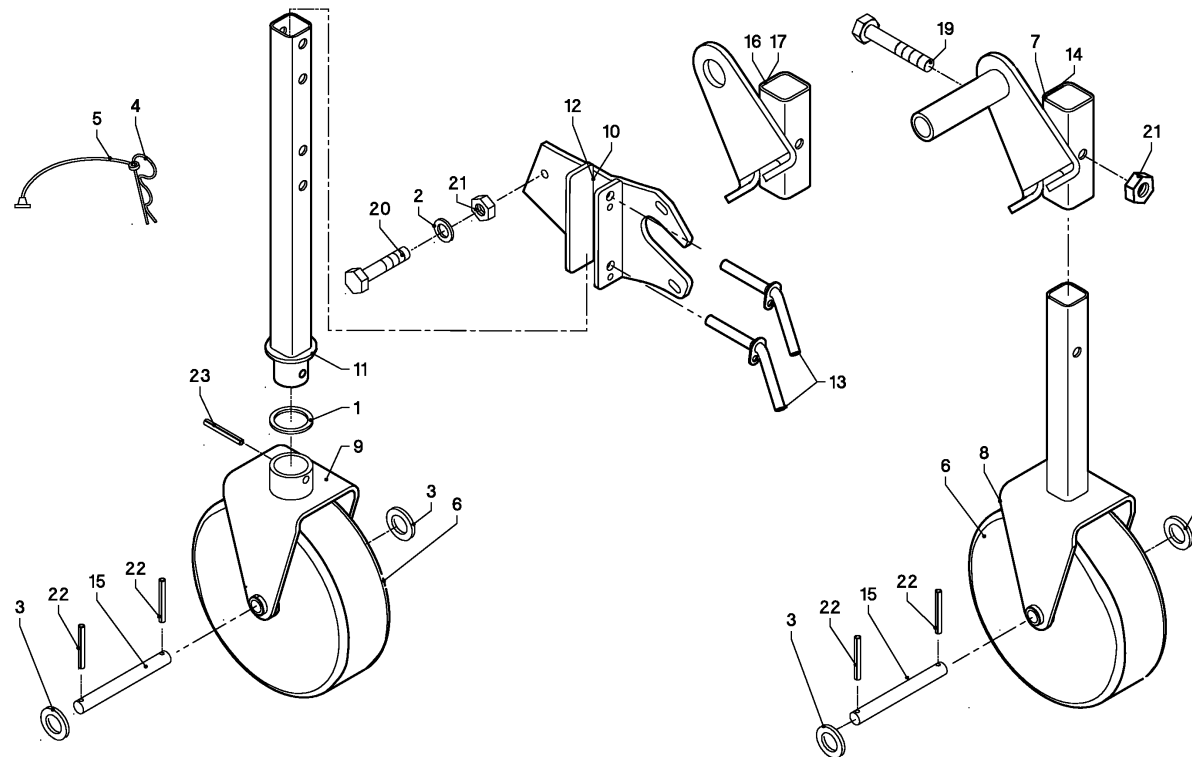

RV 1601 MKII BALEPACK / DETACHING SET

02WR01-3-87

RV 1601 MKII BALEPACK / DETACHING SET

PosNo.	Part No.	Qty.	Description	Remark
1	VGND3126	2	RING	
2	KG01267561	12	WASHER M12	
3	VF06214321	8	WASHER	
4	VGPZ160V	2	SPRING CLIP	
5	VF06564448	2	CORD	
6	VF16616479	4	SHEET WHEEL	
7	VF16650071	1	RETAINER	
8	VF16650075	2	STRUT	
9	VF16650079	2	LAND WHEEL	
10	VF16650085	1	RETAINER	
11	VF16650088	2	RETAINER	
12	VF16650099	1	RETAINER	
13	VF16650406	2	PIN	
14	VF16650436	1	RETAINER	
15	VF16650129.86	4	BASE PLATE	
16	VF16652081	1	RETRAINER	
17	VF16652091	1	RETRAINER	
19	KG00358061	2	HEX. BOLT M12X75 8.8	
20	KG00457361	6	HEX. SCREW M12X35 10.9	
21	KG01068961	8	LOCK NUT M12 10	
22	KG01188462	8	TENSION PIN 5X50	
23	KG01189862	2	TUBULAR SPLITED PIN 6X50 ZN DIN 1481	