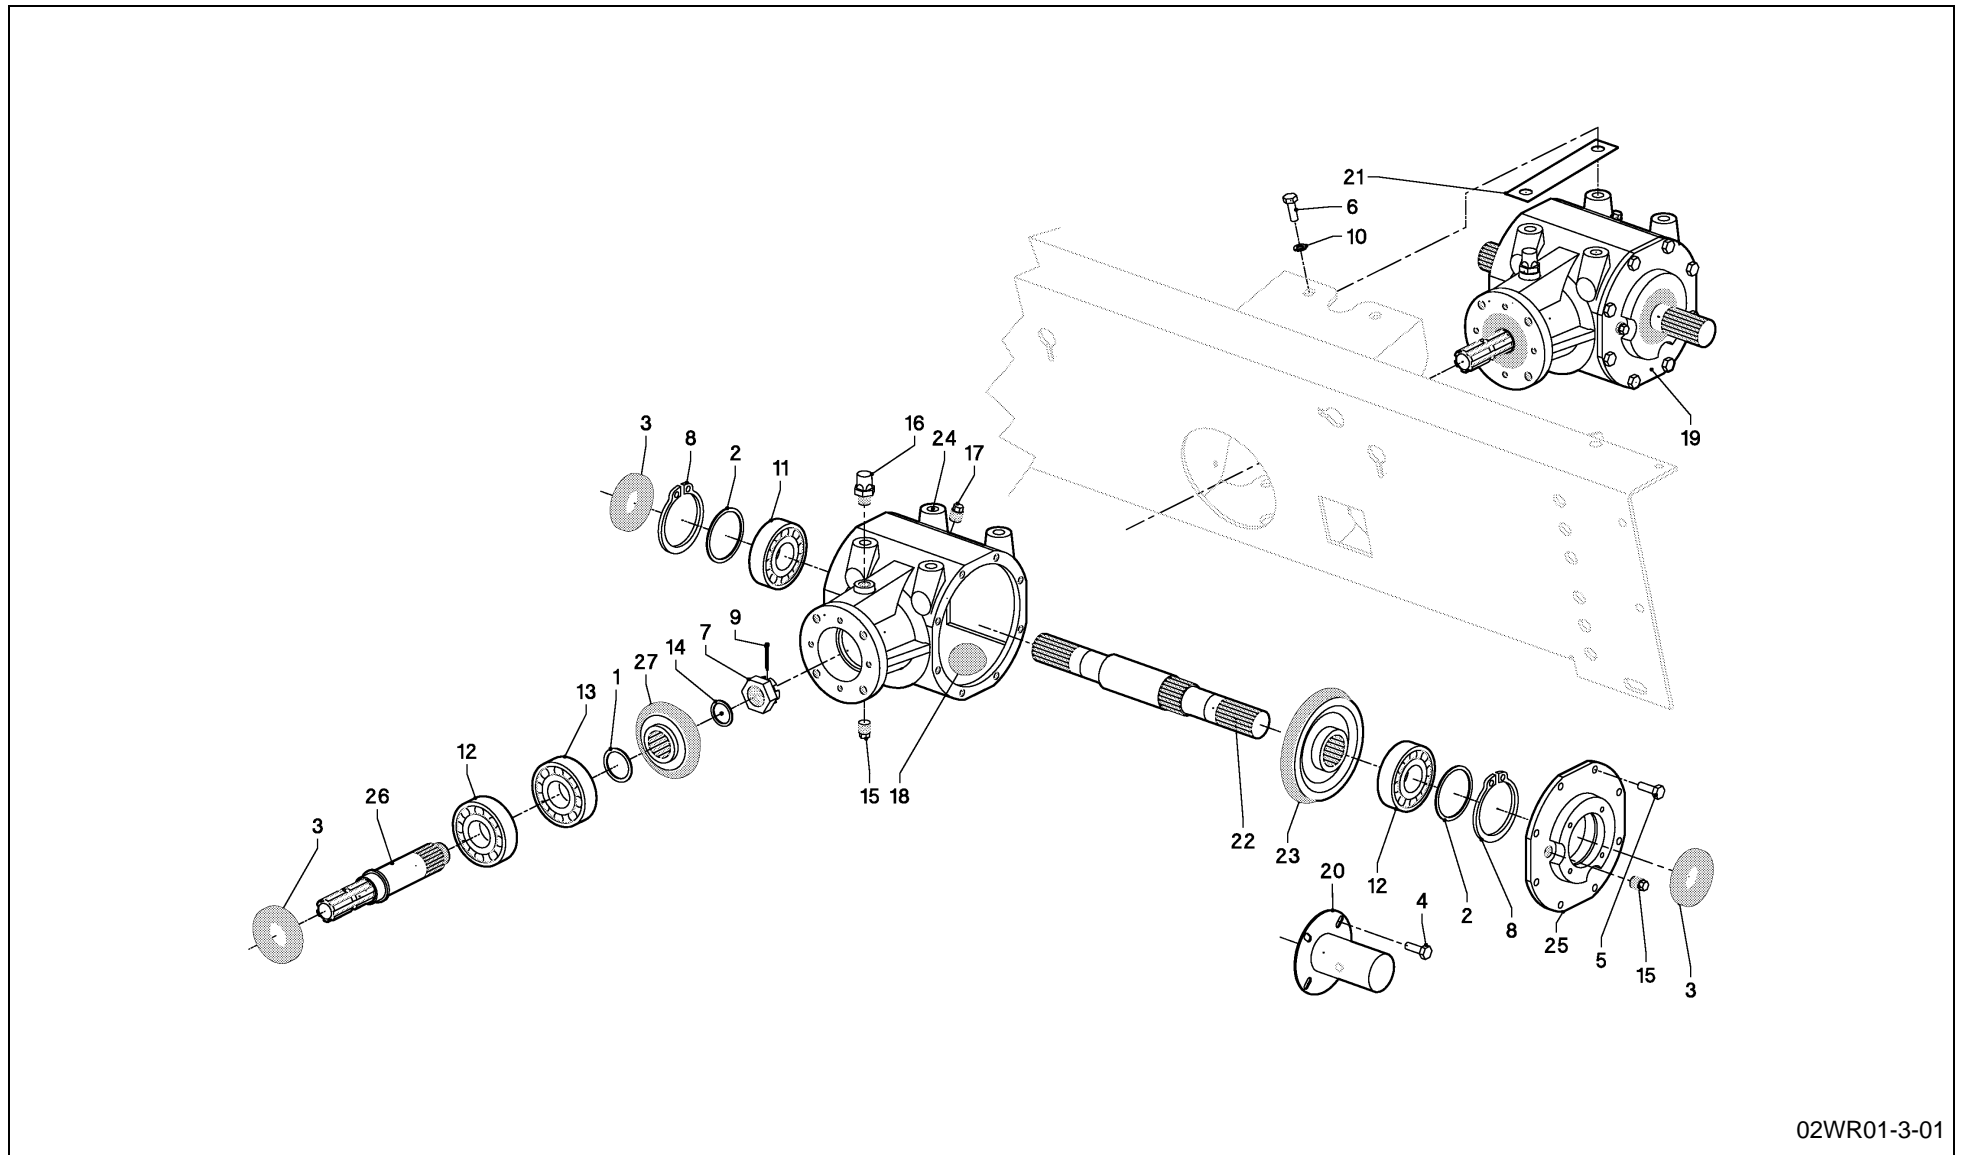

RV 1601 MKII BALEPACK / DRIVE PRIMARY

02WR01-3-01

RV 1601 MKII BALEPACK / DRIVE PRIMARY

PosNo.	Part No.	Qty.	Description	Remark
1	VG AH00132		SHIM SET	
2	VGG S0089		SHIM SET	
3	KG00160200	3	RADIAL SHAFT SEAL - AS 40X80X10	
4	KG00471761	4	HEX. SCREW M8X16 8.8	
5	KG00474261	8	HEX. SCREW M10X25 8.8	
6	KG00480161	6	HEX. SCREW M16X35 8.8	
7	KG01081800	1	CASTLE NUT M30X1.5 8	
8	KG01119100	2	CIRCLIP-B 80 X 4	
9	KG01252061	1	SPLIT PIN 4X50 ST	
10	KG01282061	6	SPRING WASHER M16	
11	KG01382800	1	BALL BEARING 6208	
12	KG01799800	2	TAPER ROLLER BEARING 30208	
13	KG01800100	1	TAPER ROLLER BEARING 30308	
14	VG MT00310	1	SHIM SET	
15	VG ND92092V	3	PLUG	
16	VG ND92093V	1	BREATHER	
17	VG ND92155V	1	PLUG, MAGNETIC	
18	VG ND9824		OMALA 100 SHELL(OLIE/LTR.BULK)	2 l.
19	VG WA00154	1	GEARBOX ASSY	
20	VG WA1809	1	COVER, PLASTIC	
21	VG WA662V	1	PLATE, SHIM	
22	VG WA734	1	AXLE	
23	VG WA735	1	WHEEL, TOOTHED	
24	VG WA736	1	GEARBOX	
25	VG WA737	1	LID	
26	VG WA738	1	AXLE	
27	VG WA739	1	WHEEL, TOOTHED