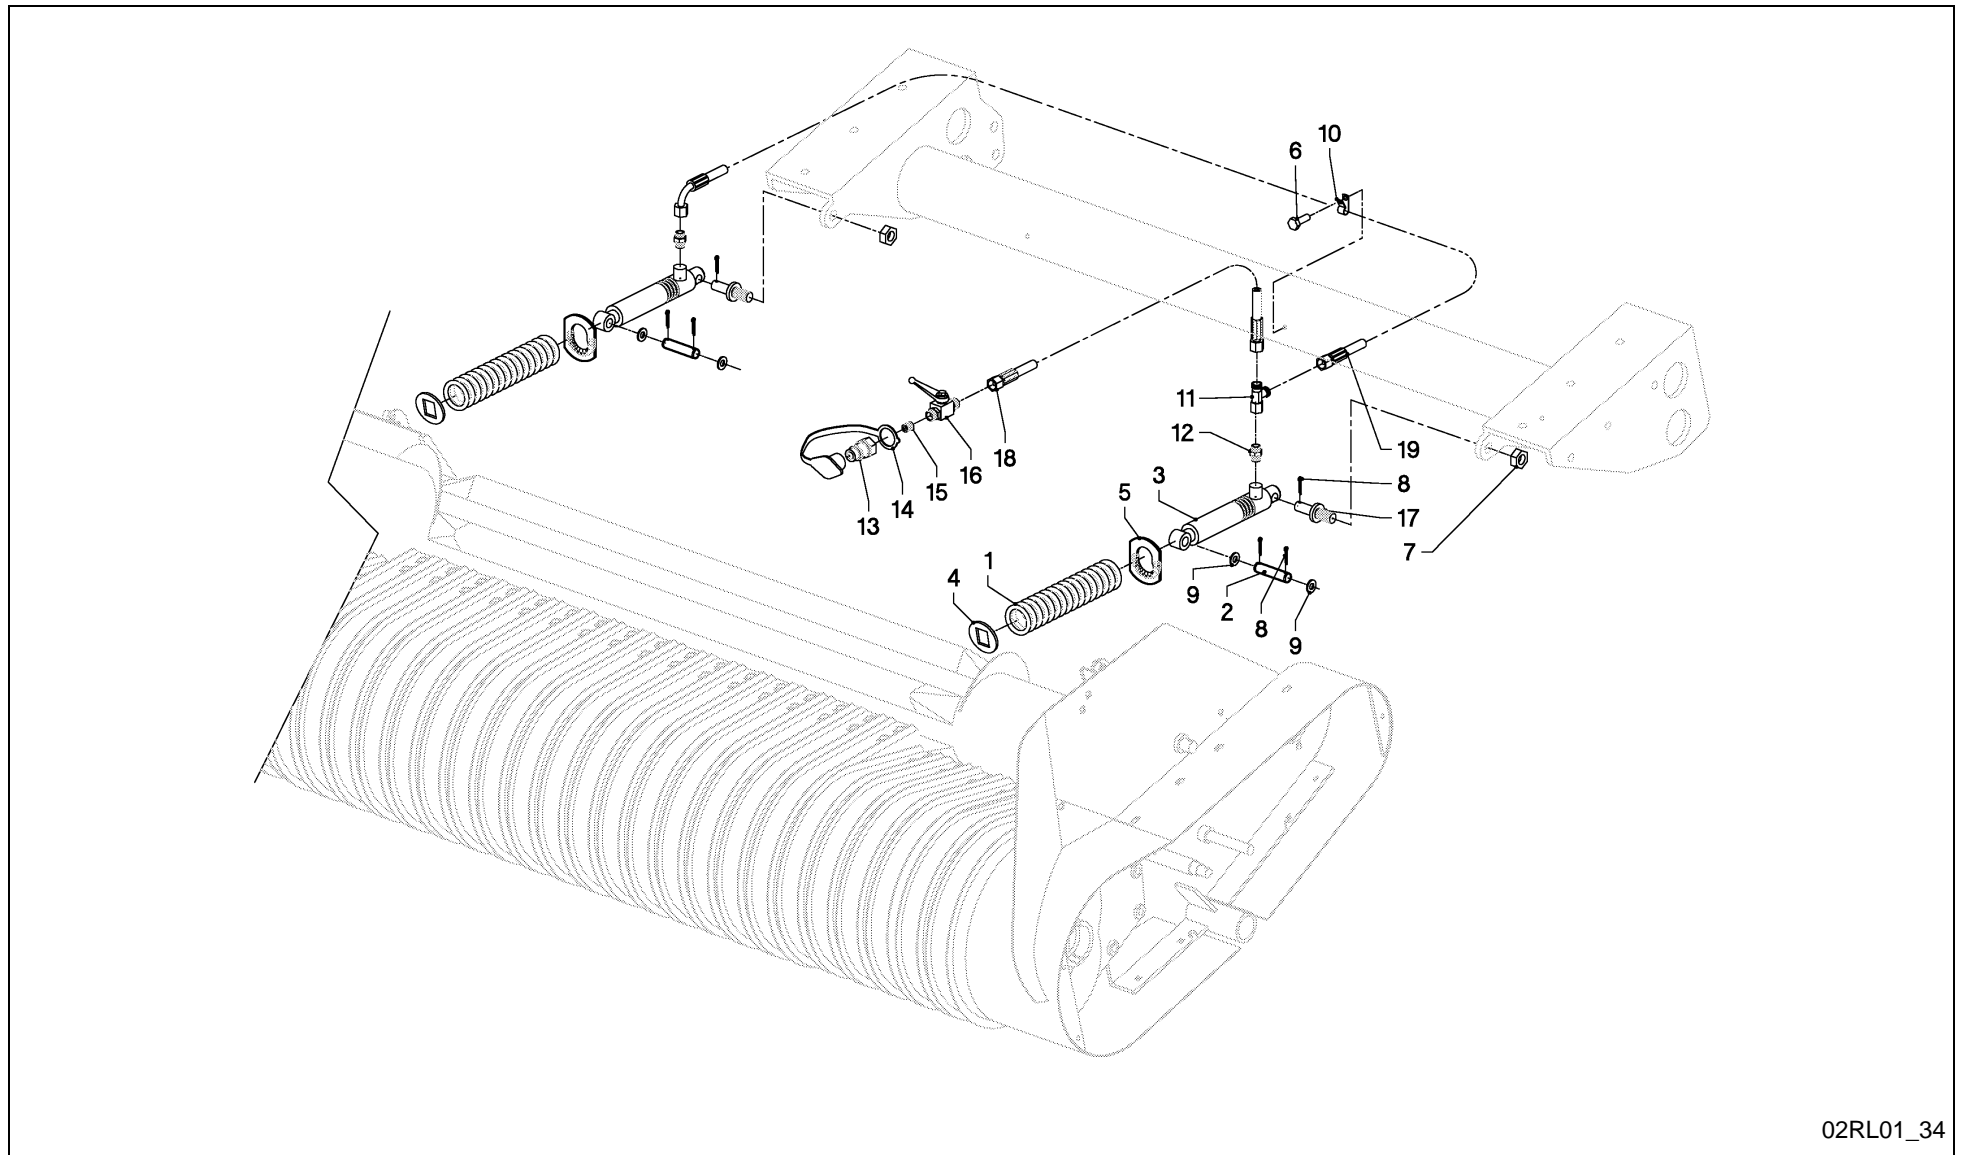

RV 1601 MKII BALEPACK / CYLINDER, PICK-UP (WPU)

02RL01_34

RV 1601 MKII BALEPACK / CYLINDER, PICK-UP (WPU)

PosNo.	Part No.	Qty.	Description	Remark
1	VF06215425	2	COMPRESSION SPRING	
2	VF06576501	2	PIN	
3	VF16514629	2	HYDR. RAM	
4	VF16519184	2	WASHER/DISC/PLATE	
5	VF16618323	2	CLIP	
6	KG01000161	3	FLANGED BOLT M6X12	
7	KG01069161	2	LOCK NUT M16 10	
8	KG01251561	6	SPLIT PIN 4X25 ST	
9	KG01267761	4	WASHER M16	
10	VGND90033	3	CLAMP HOSE-	
11	VGND92032V	1	MALE STUD TEE STUD BARREL, ADJ	
12	VGND92114V	2	COUPLING	
13	VGTP00512	1	QUICK-DISCONNECT PLUG, MALE	
14	VGND9607	1	COVER, DUST	
15	VGTP438	1	THROTTLE, SCREW	
16	VGWA00659	1	VALVE, SHUT-OFF	
17	VGWA183V	2	PIN	
18	VGWA548	1	HOSE, HP	
19	VGWA549	1	HOSE, HP