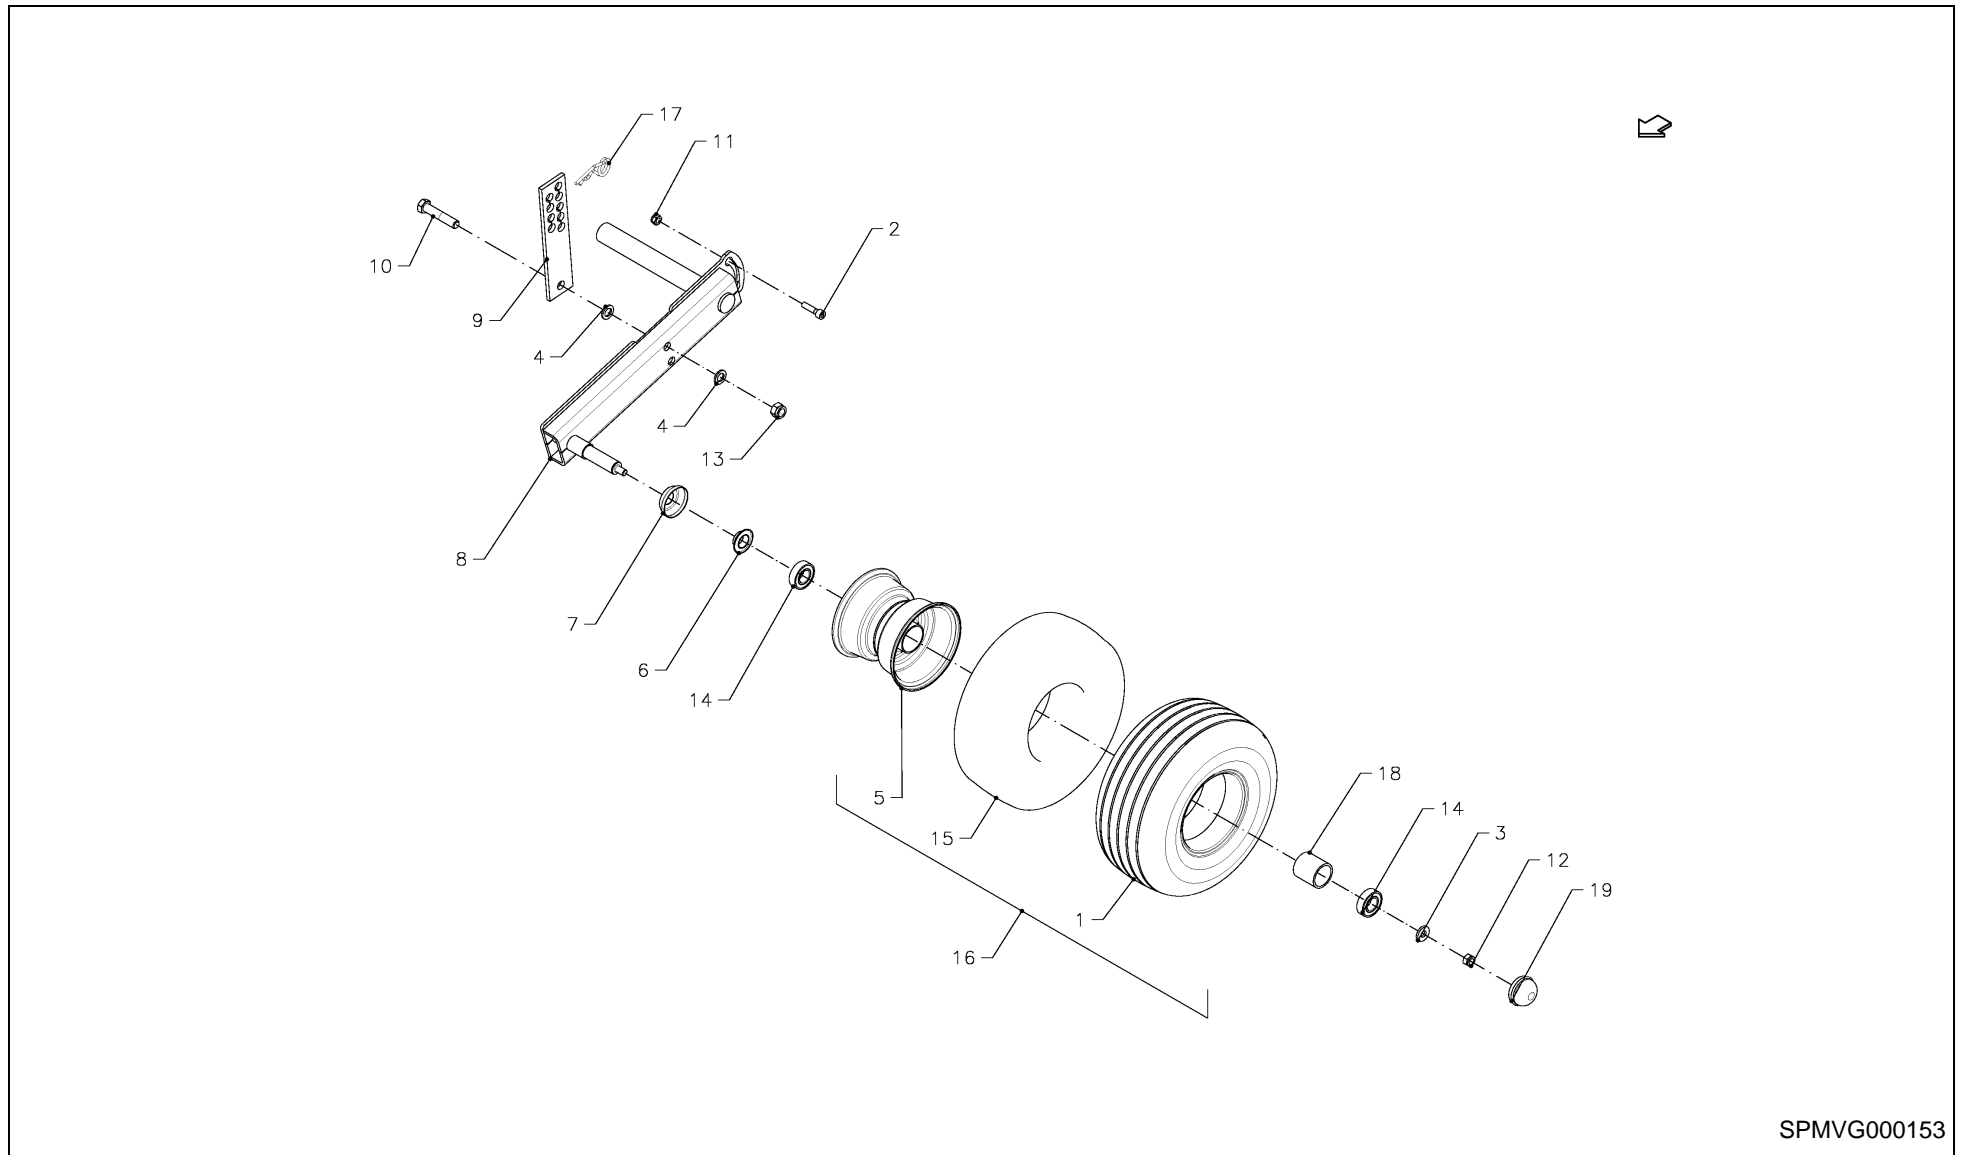

RV 1601 MKII BALEPACK / GAUGE WHEEL, PICK-UP (R+14-OC + XLR +23-OC)

SPMVG000153

RV 1601 MKII BALEPACK / GAUGE WHEEL, PICK-UP (R+14-OC + XLR +23-OC)

PosNo.	Part No.	Qty.	Description	Remark
1	VF01141364	2	TYRE	
2	KG00547161	2	CHEESE HEAD SCREW M10X40 8.8	
3	VGTH100V	2	RING	
4	KG01267761	4	WASHER M16	
5	VF06564735.98	2	RIM	
6	VF06567492	2	GASKET	
7	VF16622598	2	CHAPEAU	
8	VF16652374.86	2	AXLE LINK	
9	VF16652392.86	2	PERFORADED RAIL	
10	KG00362561	2	HEX. BOLT M16X80 8.8	
11	KG01068861	2	LOCK NUT M10 10	
12	KG01068961	2	LOCK NUT M12 10	
13	KG01069161	2	LOCK NUT M16 10	
14	KG01476400	2	BALL BEARING 6205-2RS C3	
15	VGND9779	2	AIR CHAMBER	
16	VF06564733	2	WHEEL	
17	VGpz160V	2	SPRING CLIP	
18	VF06249879	2	SPACER	
19	VF06580546	2	CAP