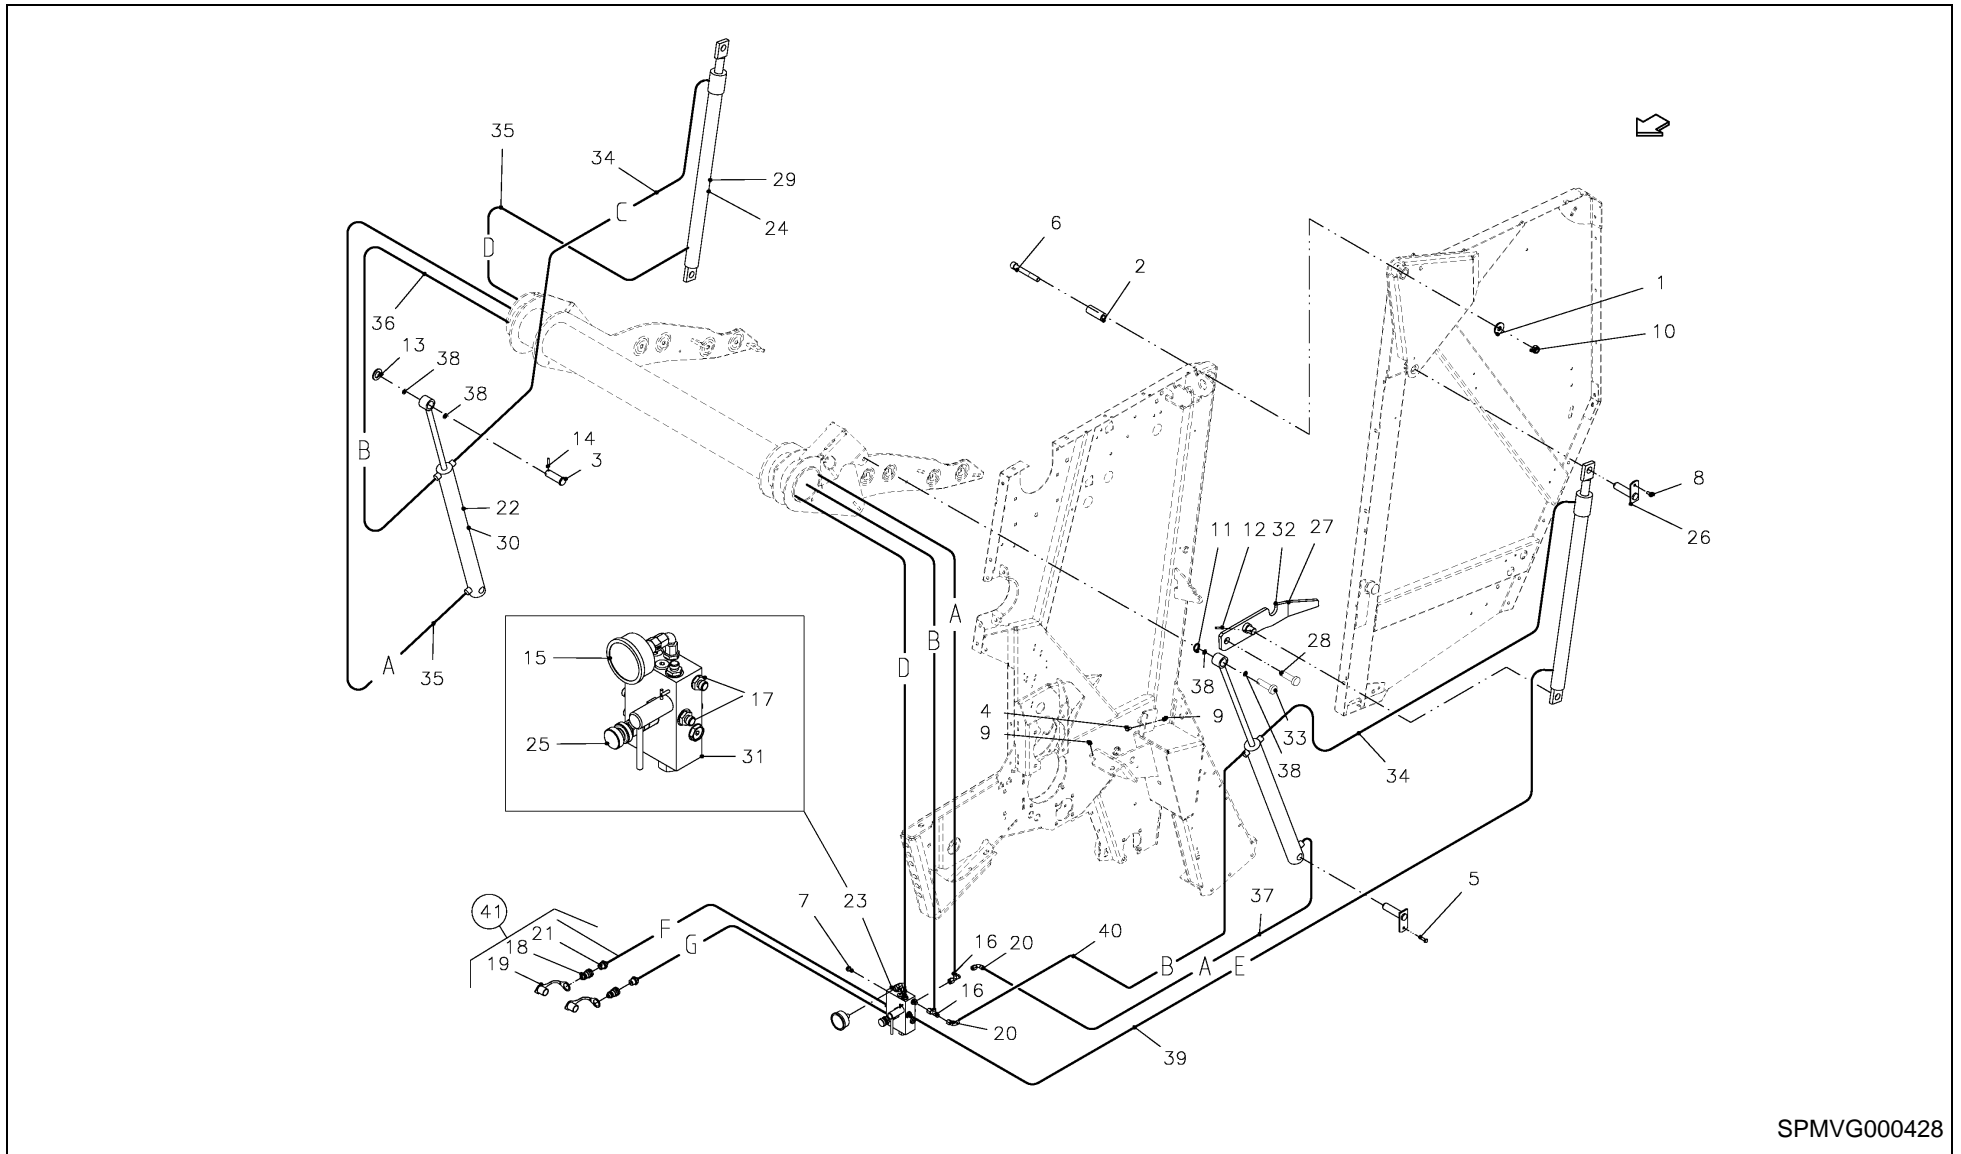

RV 1601 MKII BALEPACK / HYDRAULICS

PosNo.	Part No.	Qty.	Description	Remark
1	VG13925028V	2	RING	
2	VG13974003V	2	BUSH	
3	VGEU40V	1	PIN	
4	KG00471761	2	HEX. SCREW M8X16 8.8	
5	KG00472161	2	HEX. SCREW M8X25 8.8	
6	KG00555861	2	CHEESE HEAD SCREW M16X120 8.8	
7	KG00981061	2	FLANGED BOLT M8X12 90	
8	KG01000861	2	FLANGED BOLT M8X25	
9	KG01068761	3	LOCK NUT M8 10	
10	KG01069161	2	LOCK NUT M16 10	
11	KG01098562	1	CIRCLIP-A 25 X 2	
12	KG01189662	2	TENSION PIN 6X40	
13	KG01268161	1	WASHER M24	
14	VGND4030V	1	PIN, TENSION	
15	VGND92026	1	PRESSURE GAUGE	
16	VGND92032V	2	MALE STUD TEE STUD BARREL, ADJ	
17	VGND92104V	2	STUD COUPLING	
18	VGTP00512	2	QUICK-DISCONNECT PLUG, MALE	
19	VGND9607	2	COVER, DUST	
20	VGND9906V	2	ELBOW COUPLING, ADJUSTABLE	
21	VGND9954V	2	STUD COUPLING, MALE	
22	VGWA001342	2	CYLINDER	
23	VGWA00252	1	BLOCK, HYDR.	
24	VGWA0051	2	CYLINDER ASSY, HYDR.	
25	VGWA00686	1	VALVE	
26	VGWA0168V	4	PIN	
27	VGWA037	1	LOCKING LEVER, LH	
28	VG11697010V	2	PIN	
29	VGND6344	1	REPAIR SET	
30	VGND6352	1	REPAIR SET	
31	VGWA00763	1	REPAIR SET	
32	VGWA036	1	LOCKING LEVER, RH	
33	VGWA297V	1	PIN	
34	VGWA513	2	HOSE, HP	
35	VGWA515	4	HOSE, HP	
36	VGXD64	1	HOSE, HP	
37	VGWA549	2	HOSE, HP	
38	VGWA707	4	SLEEVE, CUSHION	
39	VGXD62	1	HOSE, HP	
40	VGRL299	1	HOSE, HP	

RV 1601 MKII BALEPACK / HYDRAULICS

SPMVG000428