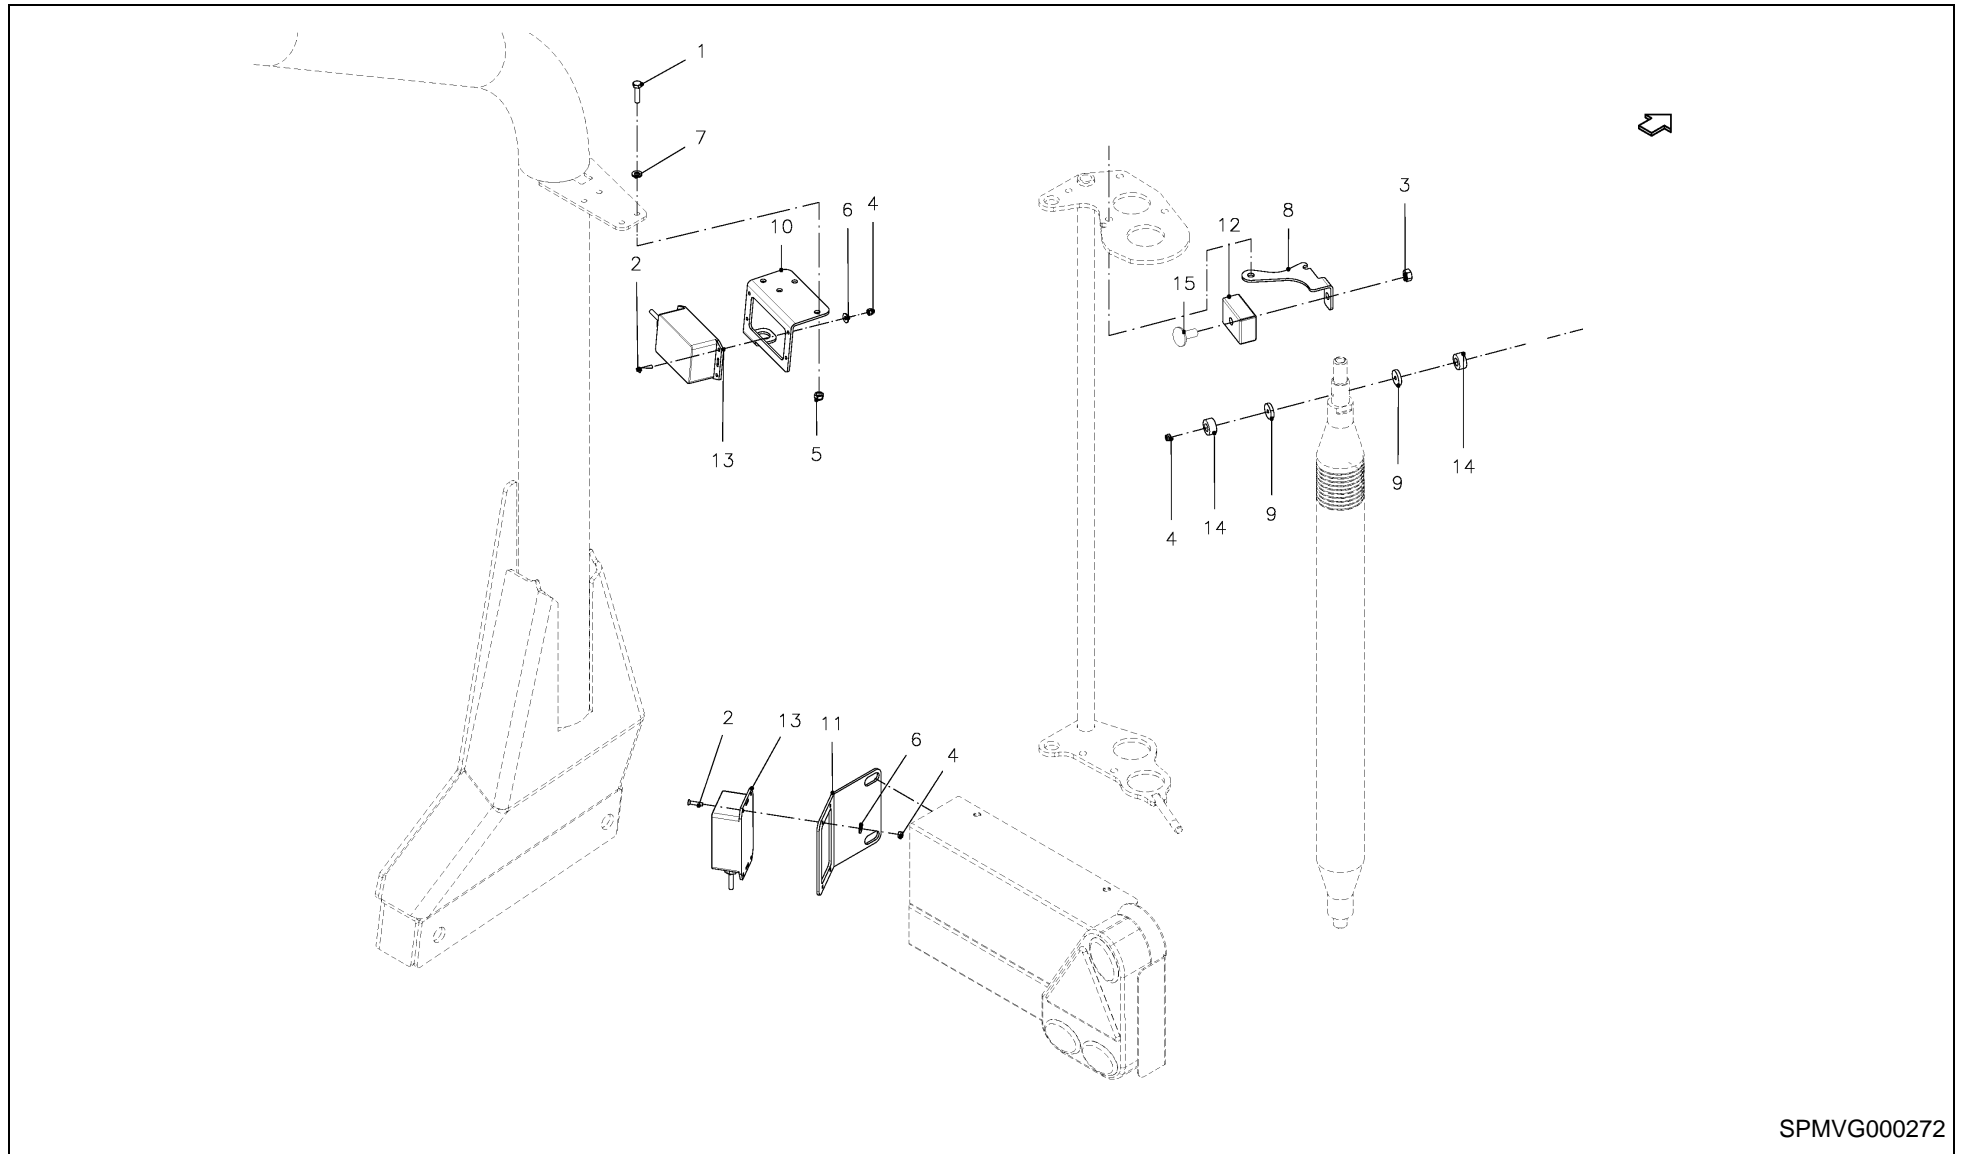

RV 1601 MKII BALEPACK / RF FILMBREAKKIT BP 3D

SPMVG000272

RV 1601 MKII BALEPACK / RF FILMBREAKKIT BP 3D

PosNo.	Part No.	Qty.	Description	Remark
1	KG00469161	2	HEX. SCREW M6X25 8.8	
2	KG00891763	4	COUNTERSUNK HEAD SCREW M4X16 4.8	
3	KG01051961	1	HEX. NUT M8 8	
4	KG01067161	4	LOCK NUT M4 8	
5	KG01067361	2	LOCK NUT M6 8	
6	KG01267061	4	WASHER M4	
7	KG01267261	4	WASHER M6	
8	UH453993	1	SUPPORT	
9	UH453994	2	WASHER D4,5-D20-4	
10	UH453995	1	SUPPORT	
11	VGUW286	1	SUPPORT	
12	VNB0556273	1	TRANSMITTER FILM BRAKE SET	
13	VNB0556373	1	RECEIVER FILM BRAKE SET	
14	VNB0176473	2	RING MAGNET 18.75X6.35X10	
15	VNB0162173	1	BOLT CUSTOM MADE M8X34