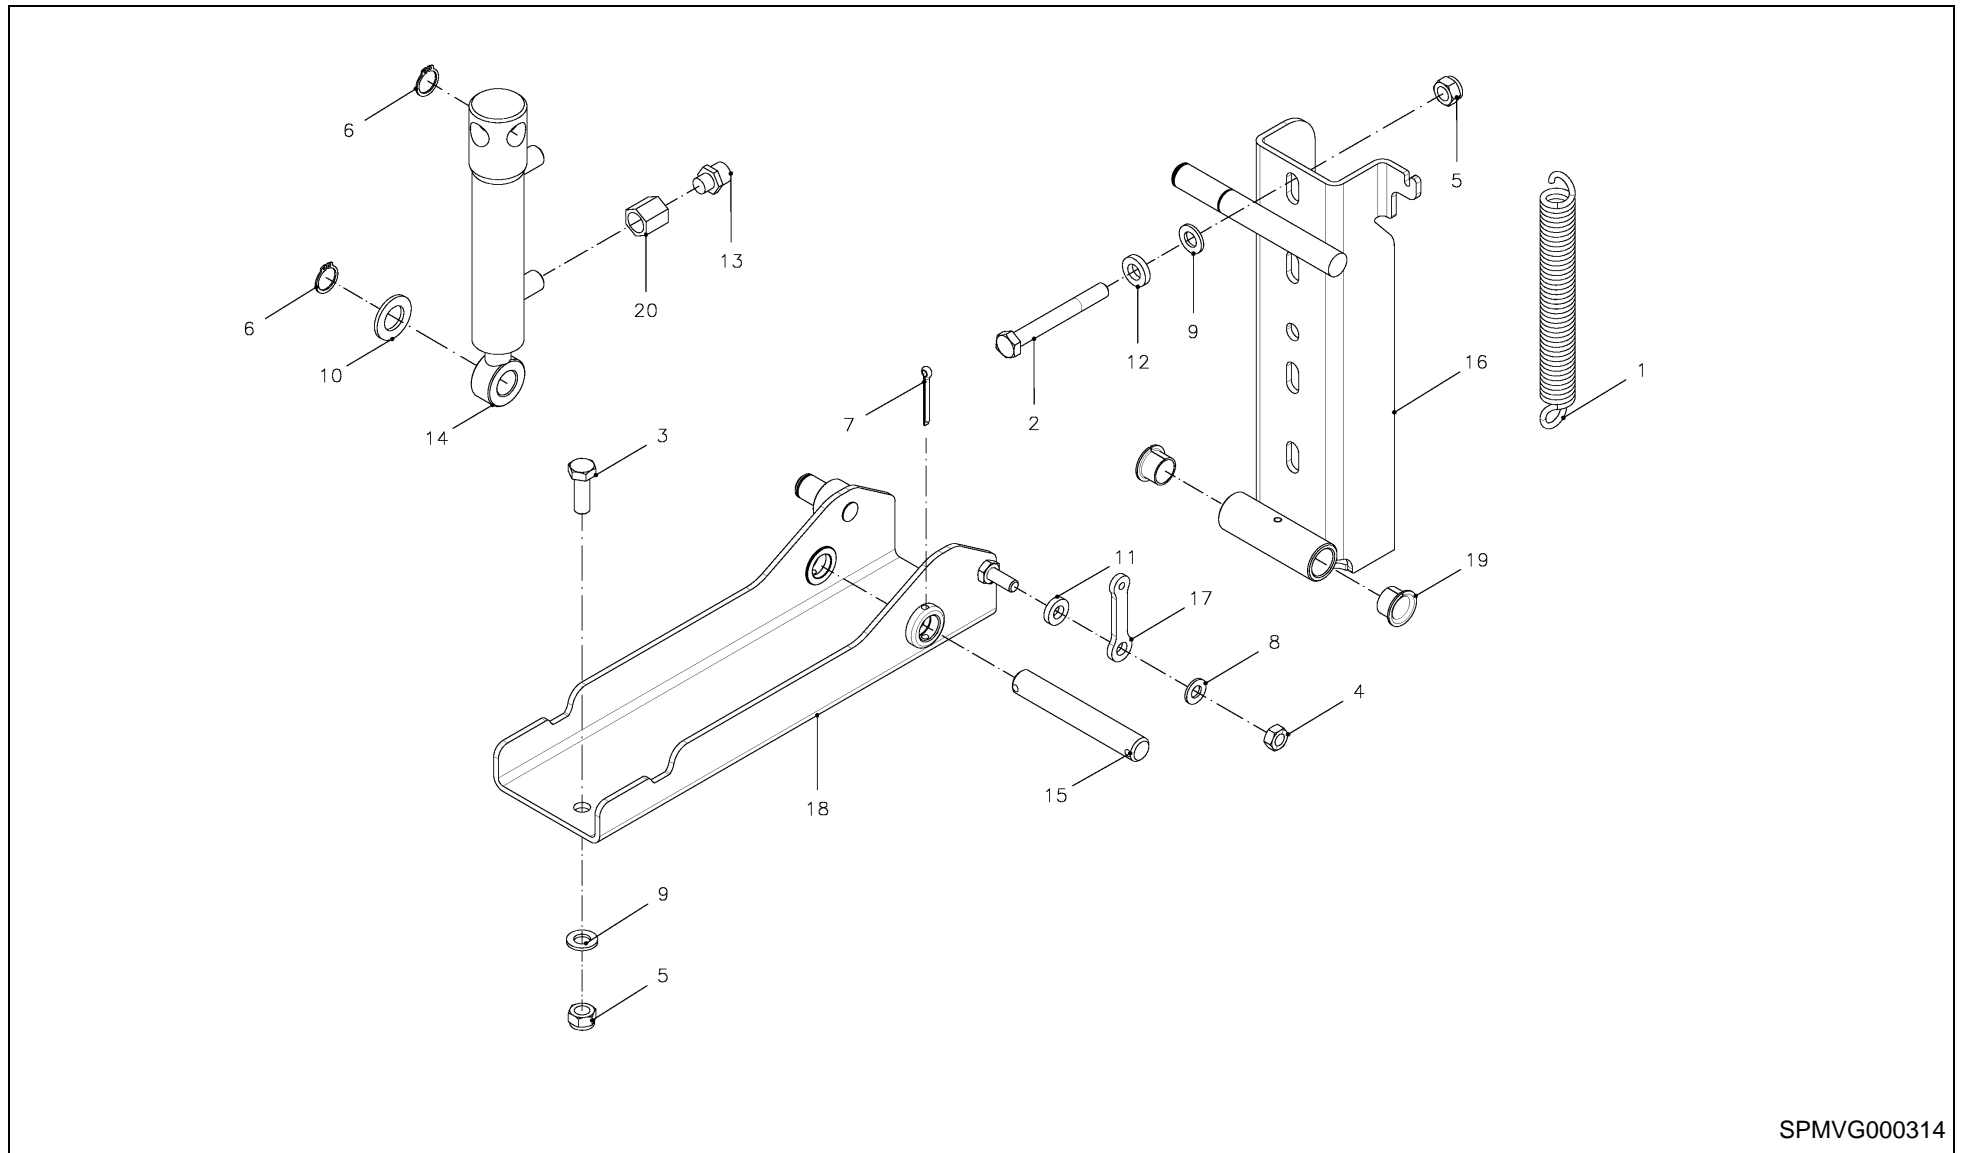

RV 1601 MKII BALEPACK / BRACKET, CPL. BP 3D

SPMVG000314

RV 1601 MKII BALEPACK / BRACKET, CPL. BP 3D

PosNo.	Part No.	Qty.	Description	Remark
1	VF01397582	1	DRAW SPRING	
2	KG00358361	4	HEX. BOLT M12X100 8.8	
3	KG00476661	4	HEX. SCREW M12X35 8.8	
4	KG01052061	1	HEX. NUT M10 8	
5	KG01068961	4	LOCK NUT M12 10	
6	KG01107862	6	CIRCLIP-A 20 X 1.2	
7	KG01252861	2	SPLIT PIN 5X40 ST	
8	KG01267461	1	WASHER M10	
9	KG01267561	4	WASHER M12	
10	KG01267961	2	WASHER M20	
11	UH231499	1	WASHER Ø11-Ø22X5	
12	VGTH100V	4	RING	
13	UH440884	2	BREATHING NIPPLE 1/4"	
14	UH443280-K	1	CYLINDER DA Ø32-Ø20X240+80	
15	UH444903	2	AXLE 20 6X122	
16	UH444905-K	2	3D BRACKET ARM	
17	UH444909	1	PLATE	
18	UH444915-K	1	3D BRACKET FILM	
19	UH450312	2	SLIDING BEARING W/FLANGE 2016.5	
20	UH453161	1	MUFF 1/4" X 3/8