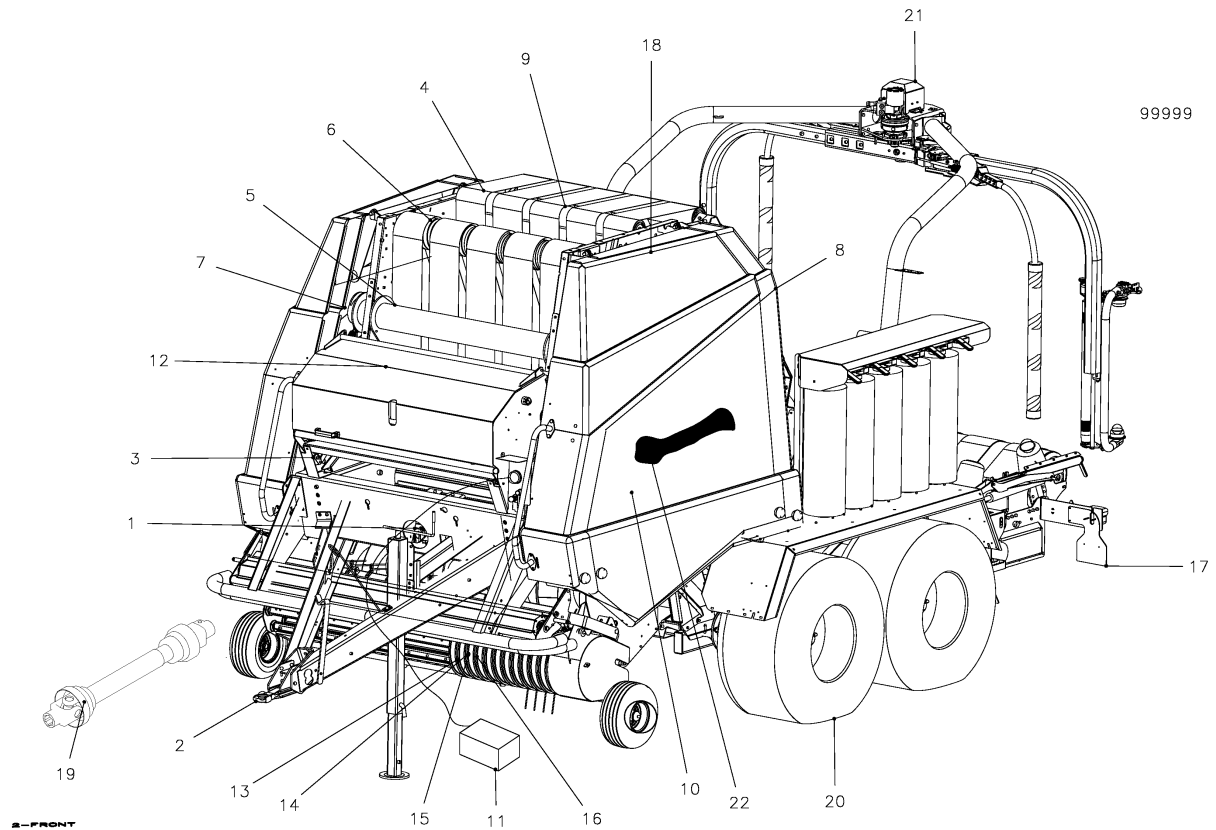

RV 1601 MKII BALEPACK / Table of Contents

PosNo.	Assembly group	Page
21	DRIVE UNIT BP 3D	79
21	BRACKET, CPL. BP 3D	80
21	FRAME, BELT	81
21	PRE-STRETCHER	82
21	PRE-STRETCHER	83
21	PRE-STRETCHER FILM	84
21	SENSOR BRACKETS	85
21	CONTROL BOX	86
21	HYDRAULICS	87
21	HYDRAULICS BP 3D	88
21	RF FILMBREAKKIT BP 3D	89
21	BODY, VALVE	90
21	CONNECTIONS, ELEC., WRAPPER	91
21	SENSOR ASSY	92
21	LIGHTING SET	93
21	BALE FALL GUIDE	94
21	TABLE SPEED REDUCTION KID	95
21	DECAL SCHEME WRAPPER	96
22	DECAL SCHEME	97
22	DOCUMENTATION	98
99999	LUBRICATION SYSTEM	99
99999	GUIDE CPL.	100
99999	OIL FLOW DIVIDER	101
99999	DETACHING SET	102
99999	BALE TURNER	103
99999	OPTIONS VARIOUS	104
99999	PICK-UP ROLLER	105
99999	TUBE, CPL.	106