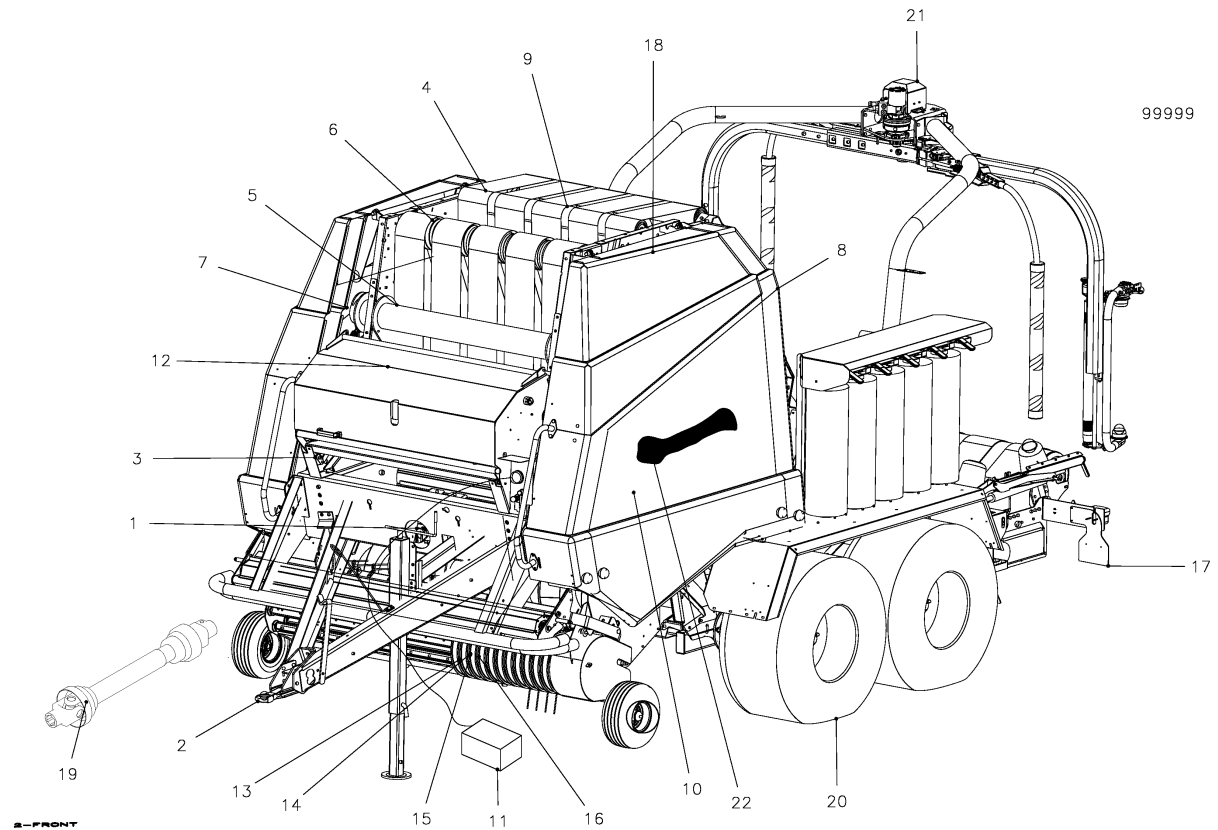

RV 1601 MKII BALEPACK / Table of Contents

PosNo.	Assembly group	Page
1	DRIVE PRIMARY	1
1	DRIVE, MAIN	2
2	HITCHING EQUIPMENT	3
3	CHOPPING ROLLER	4
4	ROLLERS, TOP	5
5	TENSIONER, BELT	6
6	ROLLERS	7
6	ROLLERS, L	8
6	ROLLERS, R	9
7	DRIVE, CHAIN - MIDDLE - R	10
7	DRIVE, CHAIN - DOWN - R	11
7	DRIVE, CHAIN - MIDDLE - L	12
7	DRIVE, CHAIN - DOWN - L	13
7	DRIVE, CHAIN + TENSIONER	14
8	TAILGATE	15
9	BELTS	16
10	HYDRAULICS	17
11	CONNECTIONS, ELEC.	18
11	CONTROL BOX	19
11	INDICATOR	20
12	NET WRAP SET	21
12	NET WRAP SET	22
12	DRIVE, NET WRAP	23
12	GUIDE CPL.	24
12	GUIDE CPL.	25
12	TWINE TIE FRAME	26
12	TWINE TIE SYSTEM	27
12	BOX, TWINE	28
13	PICK-UP, CPL. (WPU)	29
13	AXLE, TINE CARR. (WPU)	30
13	DRIVE (WPU)	31
13	PLATE, GUIDE (WPU)	32
13	CROP GUIDE CPL. (WPU)	33
13	CYLINDER, PICK-UP (WPU)	34
14	DRIVE (R+14-OC +XL-R+OC23)	35
14	TENSIONER, CHAIN (R+OC-14)	36
14	GATHERING ROLLER (R+14-OC)	37
14	GAUGE WHEEL, PICK-UP (R+14-OC + XLR +23-OC)	38
14	CROP GUIDE CPL. (R+14-OC + XL-R +	39