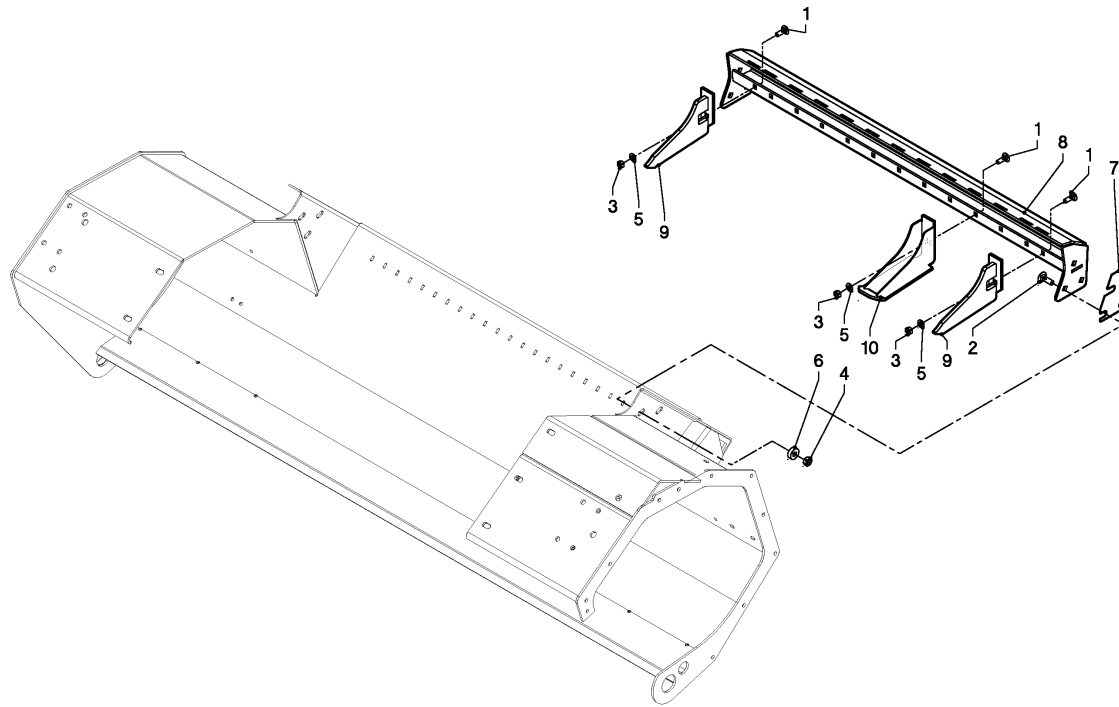

RV 1601 MKII BALEPACK / FRAME, GUIDE (XL-R)

02RL01_53

RV 1601 MKII BALEPACK / FRAME, GUIDE (XL-R)

PosNo.	Part No.	Qty.	Description	Remark
1	KG00641561	13	CARRIAGE BOLT M10X30 8.8	
2	KG00645261	6	CARRIAGE BOLT M12X50 8.8	
3	KG01068861	13	LOCK NUT M10 10	
4	KG01068961	6	LOCK NUT M12 10	
5	KG01267461	13	WASHER M10	
6	VRR0050093	6	SLEEVE	
7	VRR0703293	6	PLATE, SHIM	
8	VGWA01455	1	BEAM	
9	VGWA01460	2	SCRAPER	
10	VGWA01590	11	SCRAPER