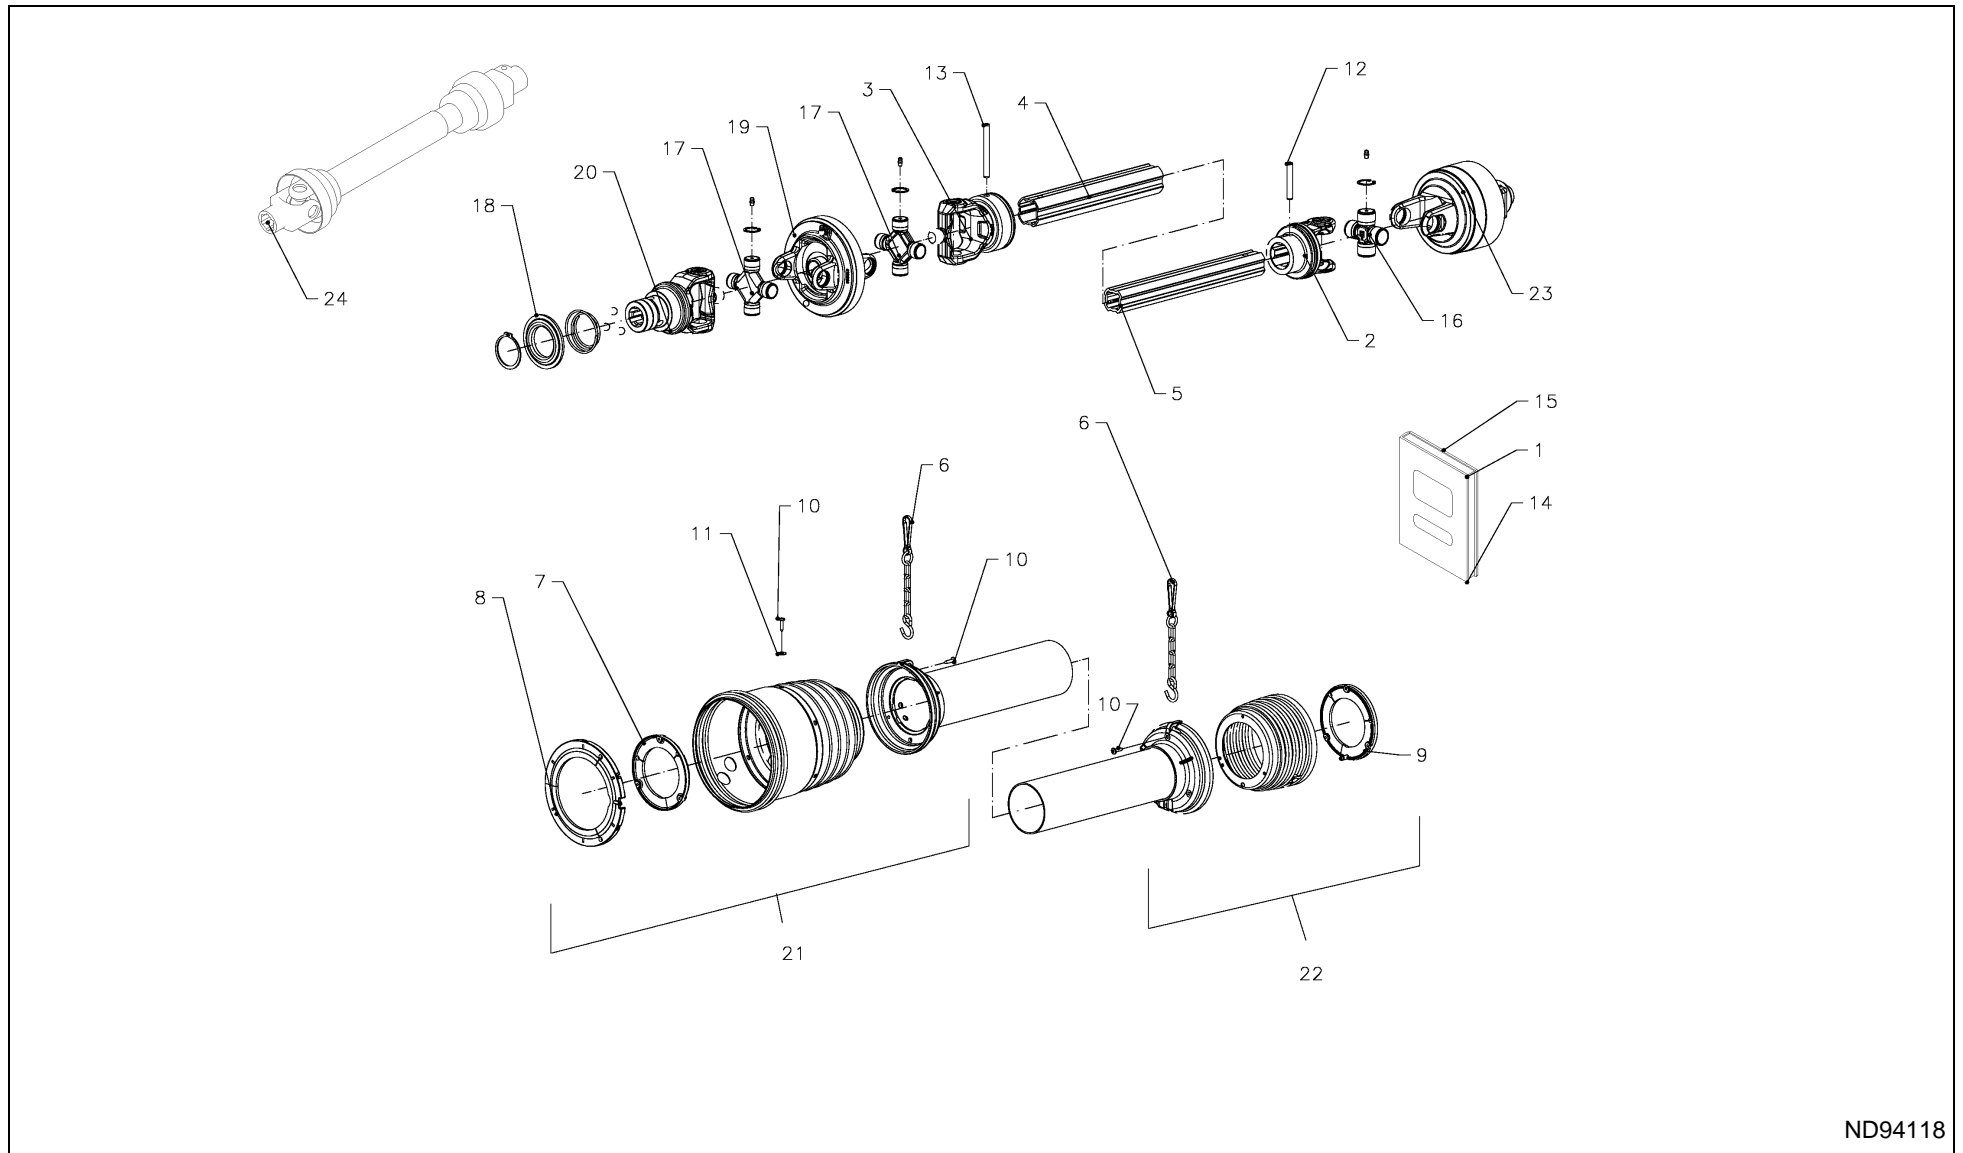

RV 1601 MKII BALEPACK / SHAFT, UNIV. JOINT (23-OC)

ND94118

RV 1601 MKII BALEPACK / SHAFT, UNIV. JOINT (23-OC)

PosNo.	Part No.	Qty.	Description	Remark
1	BV399143000	1	SAFETY DECAL	
2	BV204S66854	1	YOKE	
3	BV2150G6871	1	YOKE	
4	BV2253Q1055	1	PIPE, PROFILE, OUTER	
5	BV2453N1070	1	PIPE, PROFILE, INNER	
6	VG82.36.08	2	KETTING, BORG- L=600	
7	BV2550G0001R02	1	RING	
8	BV2550G0024R02	1	RING	
9	BV2550G0002R02	1	RING	
10	BV310001431R30	3	SCREW	
11	BV332001020R30	1	WASHER, PLAIN	
12	VG61.05.04	1	PIN, TENSION	
13	BV341103000R10	1	PIN, TENSION	
14	BV399CEE051	1	SAFETY DECAL UNIV.JOINT SHAFT	
15	BV399CEE053	1	OPERATION MANUAL	
16	BV4120G0012R40	1	CROSS ASSY	
17	BV4120G0051R30	2	CROSS ASSY	
18	BV435000323R	1	LOCK ASSY	
19	BV5110G0061	1	YOKE, DOUBLE	
20	BV5730G0384	1	YOKE, QUICK-DISCONNECT	
21	BV5ES6121CEWS	1	GUARD HALF, OUTER	
22	BV5IS6121CEWS	1	GUARD HALF, INNER	
23	BV6WG161003R	1	COUPLING	
24	VGND94118	1	SHAFT, UNIV. JOINT