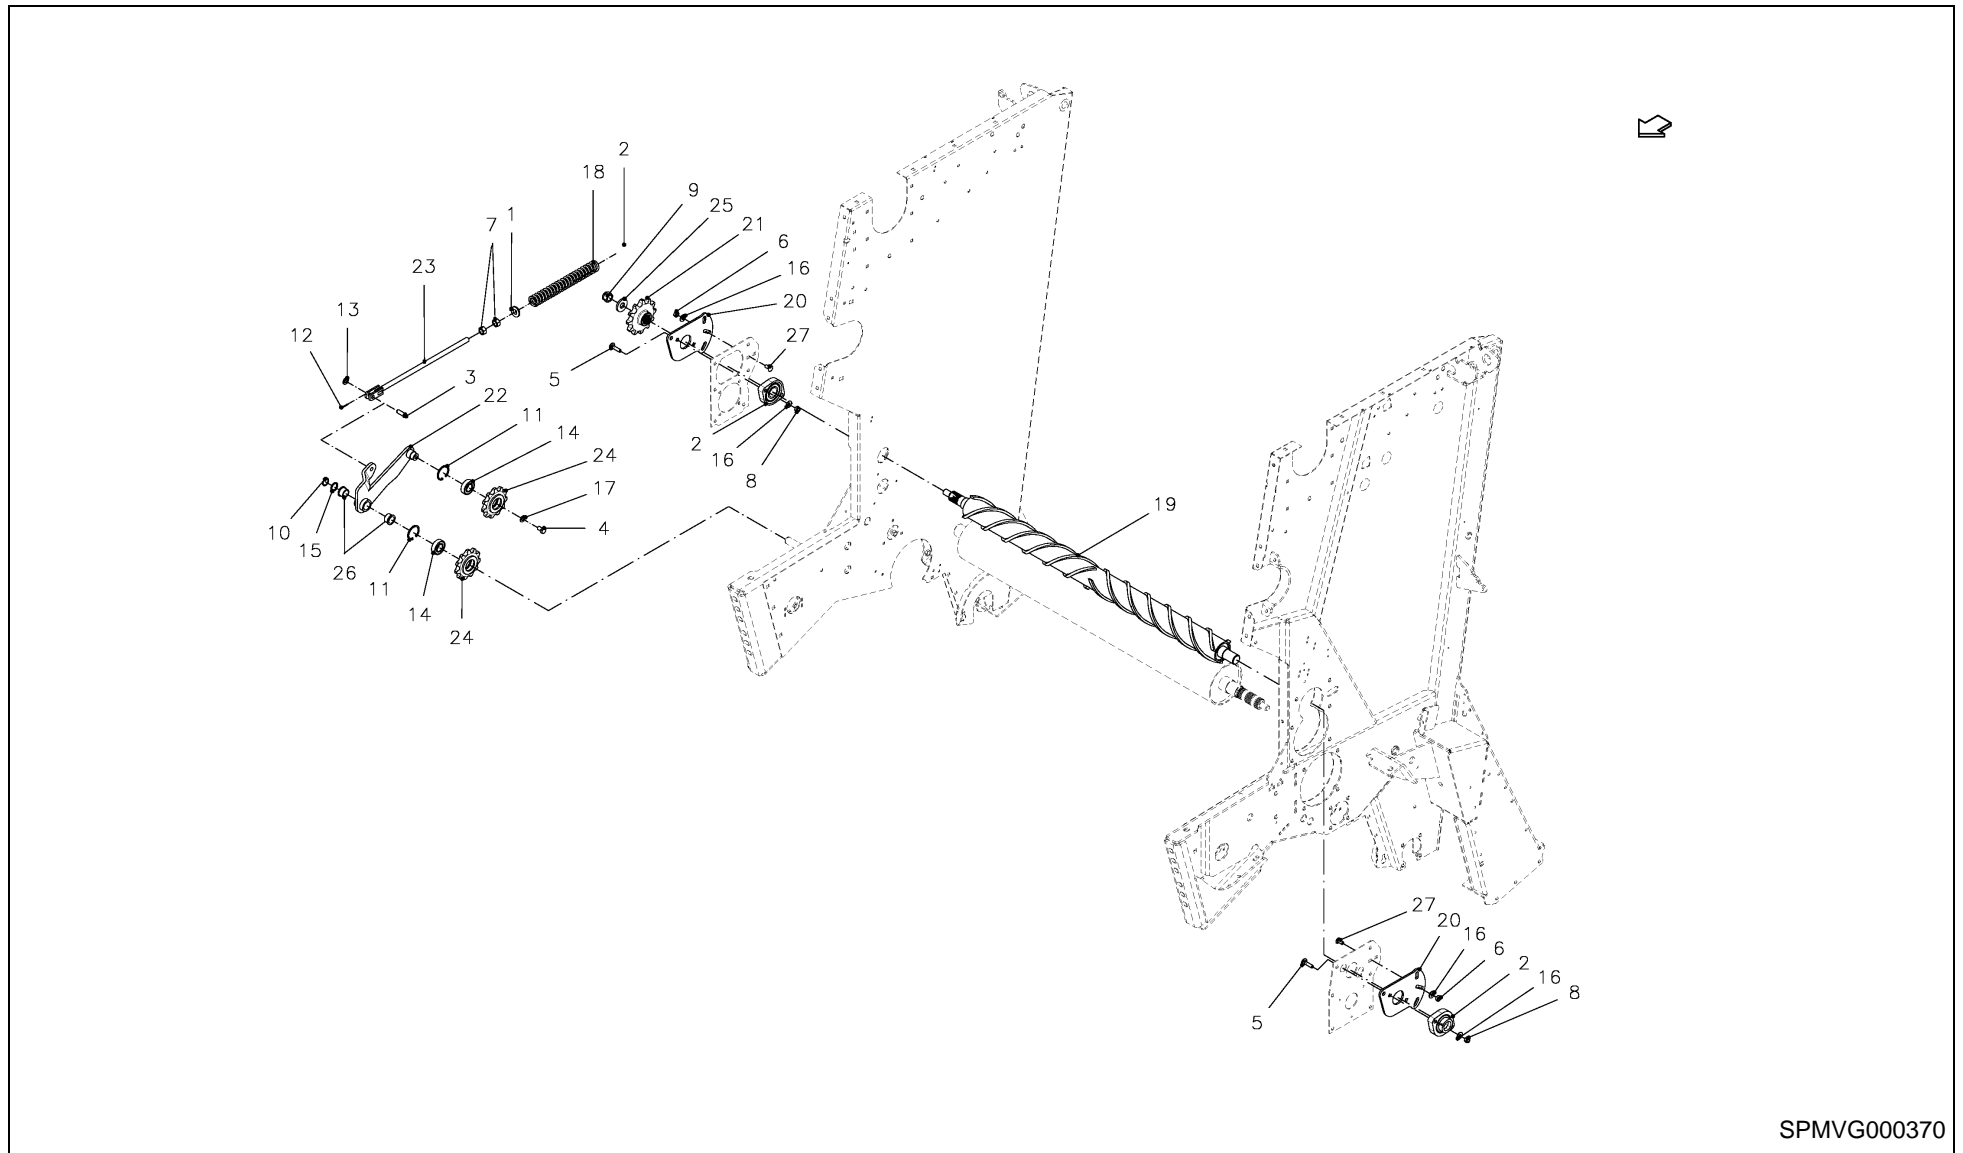

RV 1601 MKII BALEPACK / HITCHING EQUIPMENT

SPMVG000433

RV 1601 MKII BALEPACK / HITCHING EQUIPMENT

PosNo.	Part No.	Qty.	Description	Remark
41	VGTH100V	1	RING	

RV 1601 MKII BALEPACK / CHOPPING ROLLER

SPMVG000370