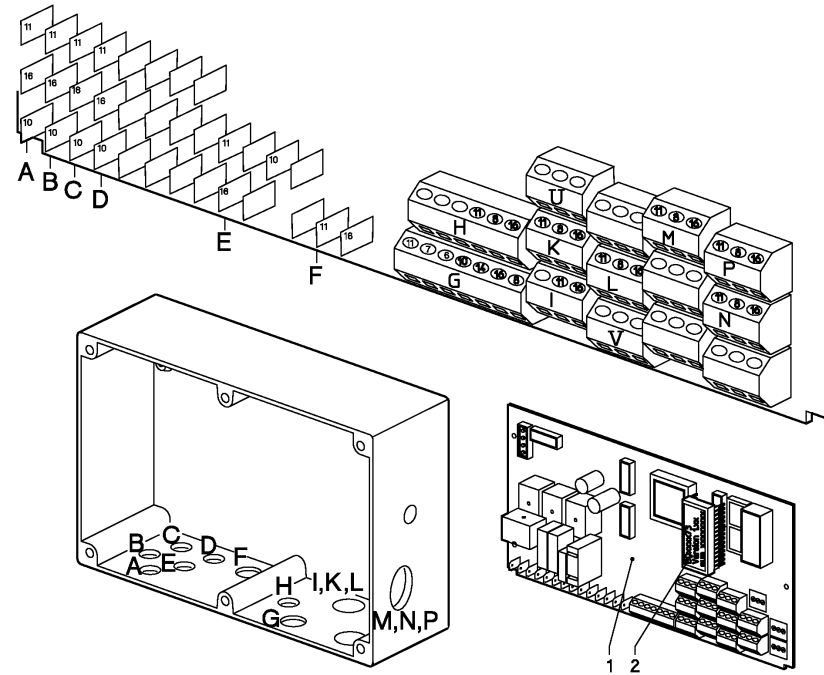

RV 1601 MKII BALEPACK / CONNECTIONS, ELEC., WRAPPER

02WR01-3-84

RV 1601 MKII BALEPACK / CONNECTIONS, ELEC., WRAPPER

PosNo.	Part No.	Qty.	Description	Remark
1	VNB0420873	1	PCB BALEWRAPPER	
2	VNBXXXXX73	1	EPROM	GIVE XXXX WHEN ORDERING