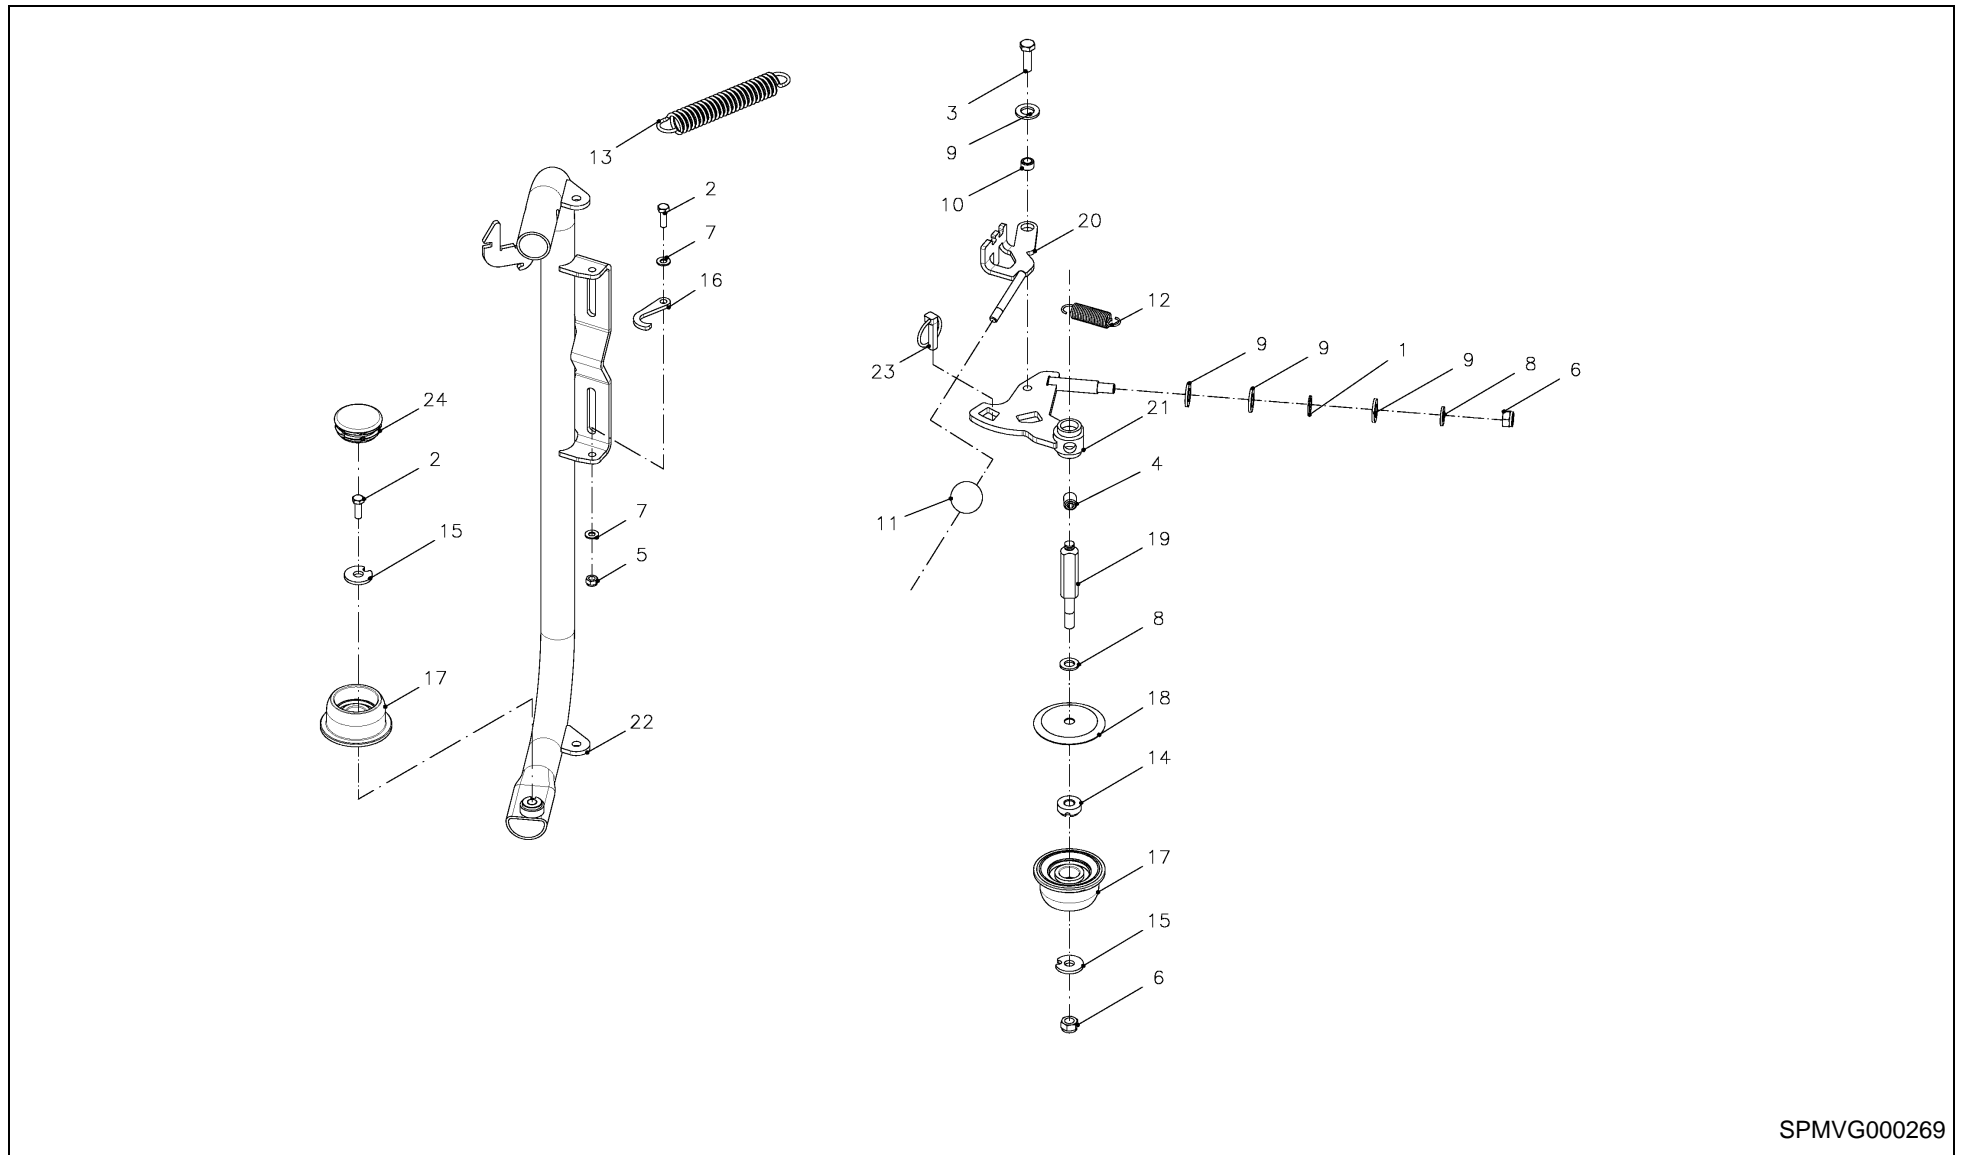

RV 1601 MKII BALEPACK / PRE-STRETCHER

SPMVG000269

RV 1601 MKII BALEPACK / PRE-STRETCHER

PosNo.	Part No.	Qty.	Description	Remark
1	VF06214586	1	WASHER	
2	KG00472161	2	HEX. SCREW M8X25 8.8	
3	KG00474461	1	HEX. SCREW M10X35 8.8	
4	KG00939300	1	SET SCREW M16X20 45H	
5	KG01068761	1	LOCK NUT M8 10	
6	KG01068961	1	LOCK NUT M12 10	
7	KG01267361	2	WASHER M8	
8	KG01267561	2	WASHER M12	
9	KG01267761	4	WASHER M16	
10	UH215069	1	SPACER	
11	UH255767	1	KNOB	
12	UH300666	1	TENSION-SPRING	
13	UH334540	1	SPRING Ø4-Ø26X140	
14	UH415058	2	BUSHING 12X13-24 8/ 4	
15	UH442954	2	WASHER 12,5-35X4 W/NOTCH OUTS.	
16	UH442959	1	LOCKING HOOK	
17	UH442972	2	FLANGE ROLLER Ø74	
18	UH442982	1	CAP	
19	UH443040	1	ROLLER ADJUSTER	
20	UH443042	1	LOCK	
21	UH443046	1	ROLLER ARM	
22	UH443050-K	1	FILMROLLER HOLDER	
23	UH867061	1	RING PIN 12 (7/16") GALV.	
24	UH911266	1	END PLUGG Ø60