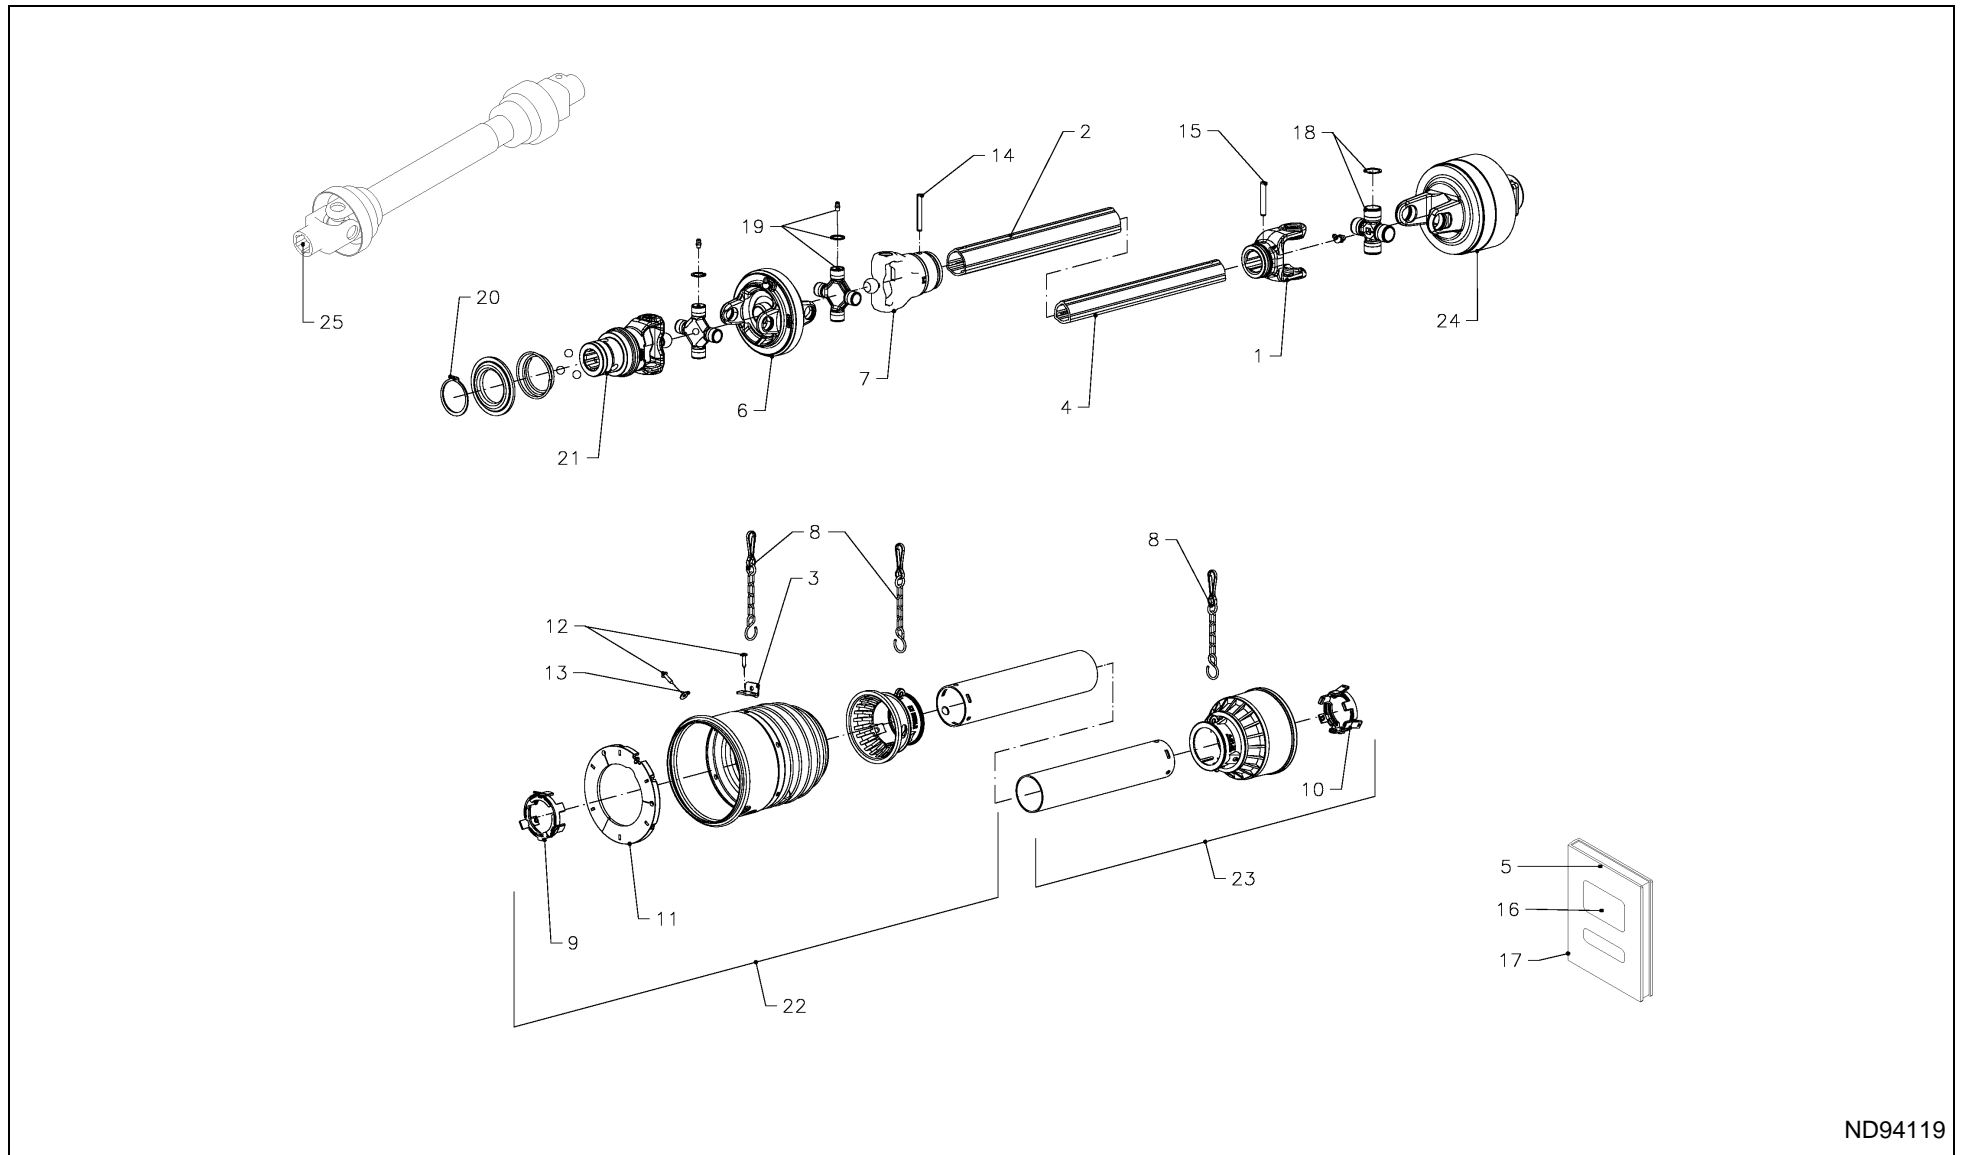

RV 1601 MKII BALEPACK / SHAFT, UNIV. JOINT (WPU)

ND94119

RV 1601 MKII BALEPACK / SHAFT, UNIV. JOINT (WPU)

PosNo.	Part No.	Qty.	Description	Remark
1	BV204046852	1	YOKE	
2	BV225311060	1	PIPE, PROFILE, OUTER	
3	BV240001063	1	HOOK	
4	BV245101060	1	PIPE, PROFILE, INNER	
5	BV399143000	1	SAFETY DECAL	
6	BV5110E0052	1	YOKE, DOUBLE	
7	BV2150E6885	1	YOKE	
8	VG82.36.08	3	KETTING, BORG- L=600	
9	BV255040005R02	1	RING	
10	BV255040006R02	1	RING	
11	BV2550E0005R02	1	RING	
12	BV310001431R30	6	SCREW	
13	BV332001020R30	5	WASHER, PLAIN	
14	KG01192162	1	TENSION PIN 8X60	
15	BV341048000R10	1	PIN, TENSION	
16	BV399CEE051	1	SAFETY DECAL UNIV.JOINT SHAFT	
17	BV399CEE063	1	OPERATION MANUAL	
18	BV4120E0011R25	1	CROSS ASSY	
19	BV4120E0051R40	2	CROSS ASSY	
20	BV435000323R	1	LOCK ASSY	
21	BV5730E0384	1	YOKE, QUICK-DISCONNECT	
22	BV5FE4121W1CE	1	GUARD HALF, OUTER	
23	BV5FI4121FFCE	1	GUARD HALF, INNER	
24	BV6WE154003R	1	COUPLING	
25	VGND94119	1	SHAFT, UNIV. JOINT