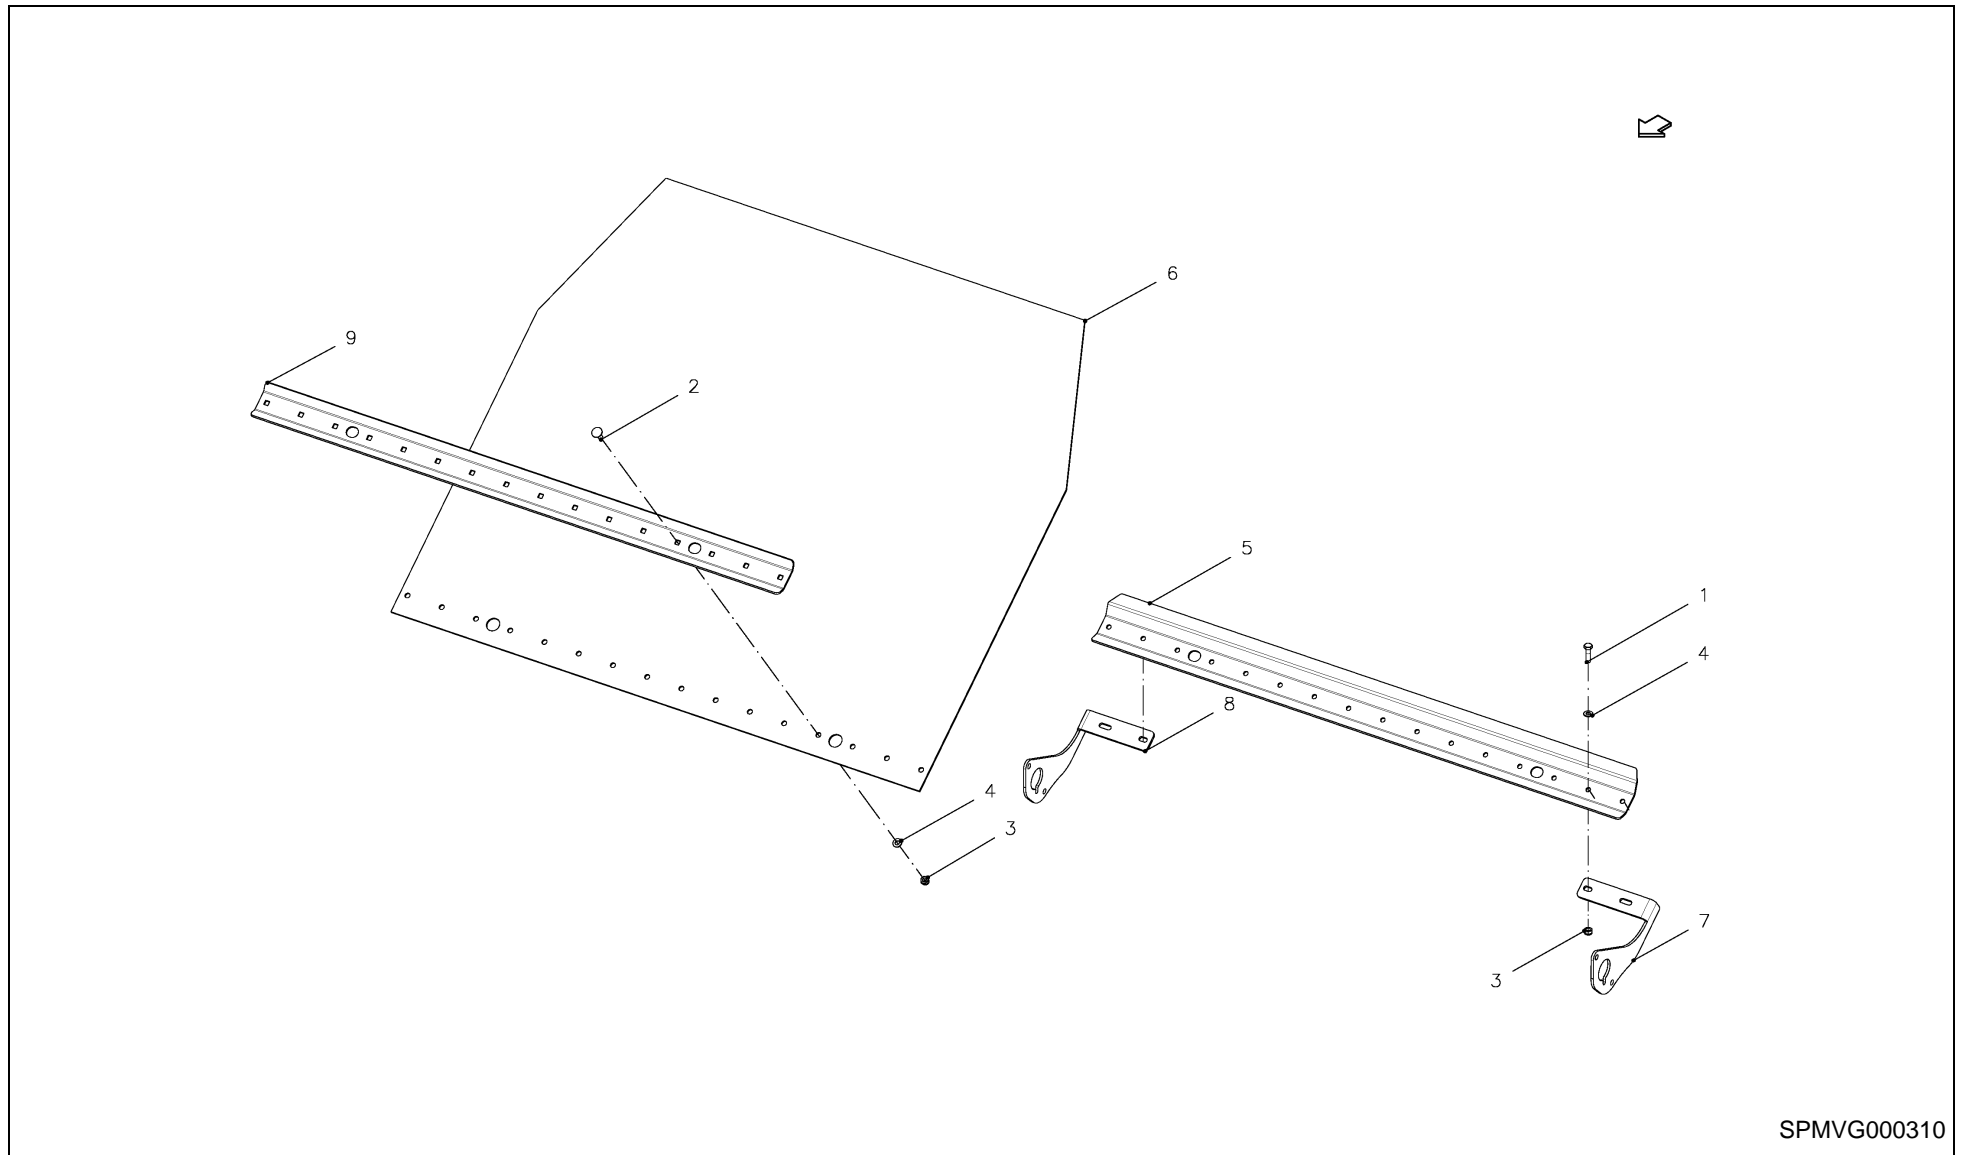

RV 1601 MKII BALEPACK / BALE FALL GUIDE

SPMVG000310

RV 1601 MKII BALEPACK / BALE FALL GUIDE

PosNo.	Part No.	Qty.	Description	Remark
1	KG00355261	4	HEX. BOLT M10X40 8.8	
2	KG00641561	12	CARRIAGE BOLT M10X30 8.8	
3	KG01068861	4	LOCK NUT M10 10	
4	KG01267461	20	WASHER M10	
5	UH414235-K	1	BAR	
6	UH443292	1	DROP MAT	
7	UH443294-K	1	BRACKET LH	
8	UH443295-K	1	BRACKET RH	
9	UH443297-K	1	BAR