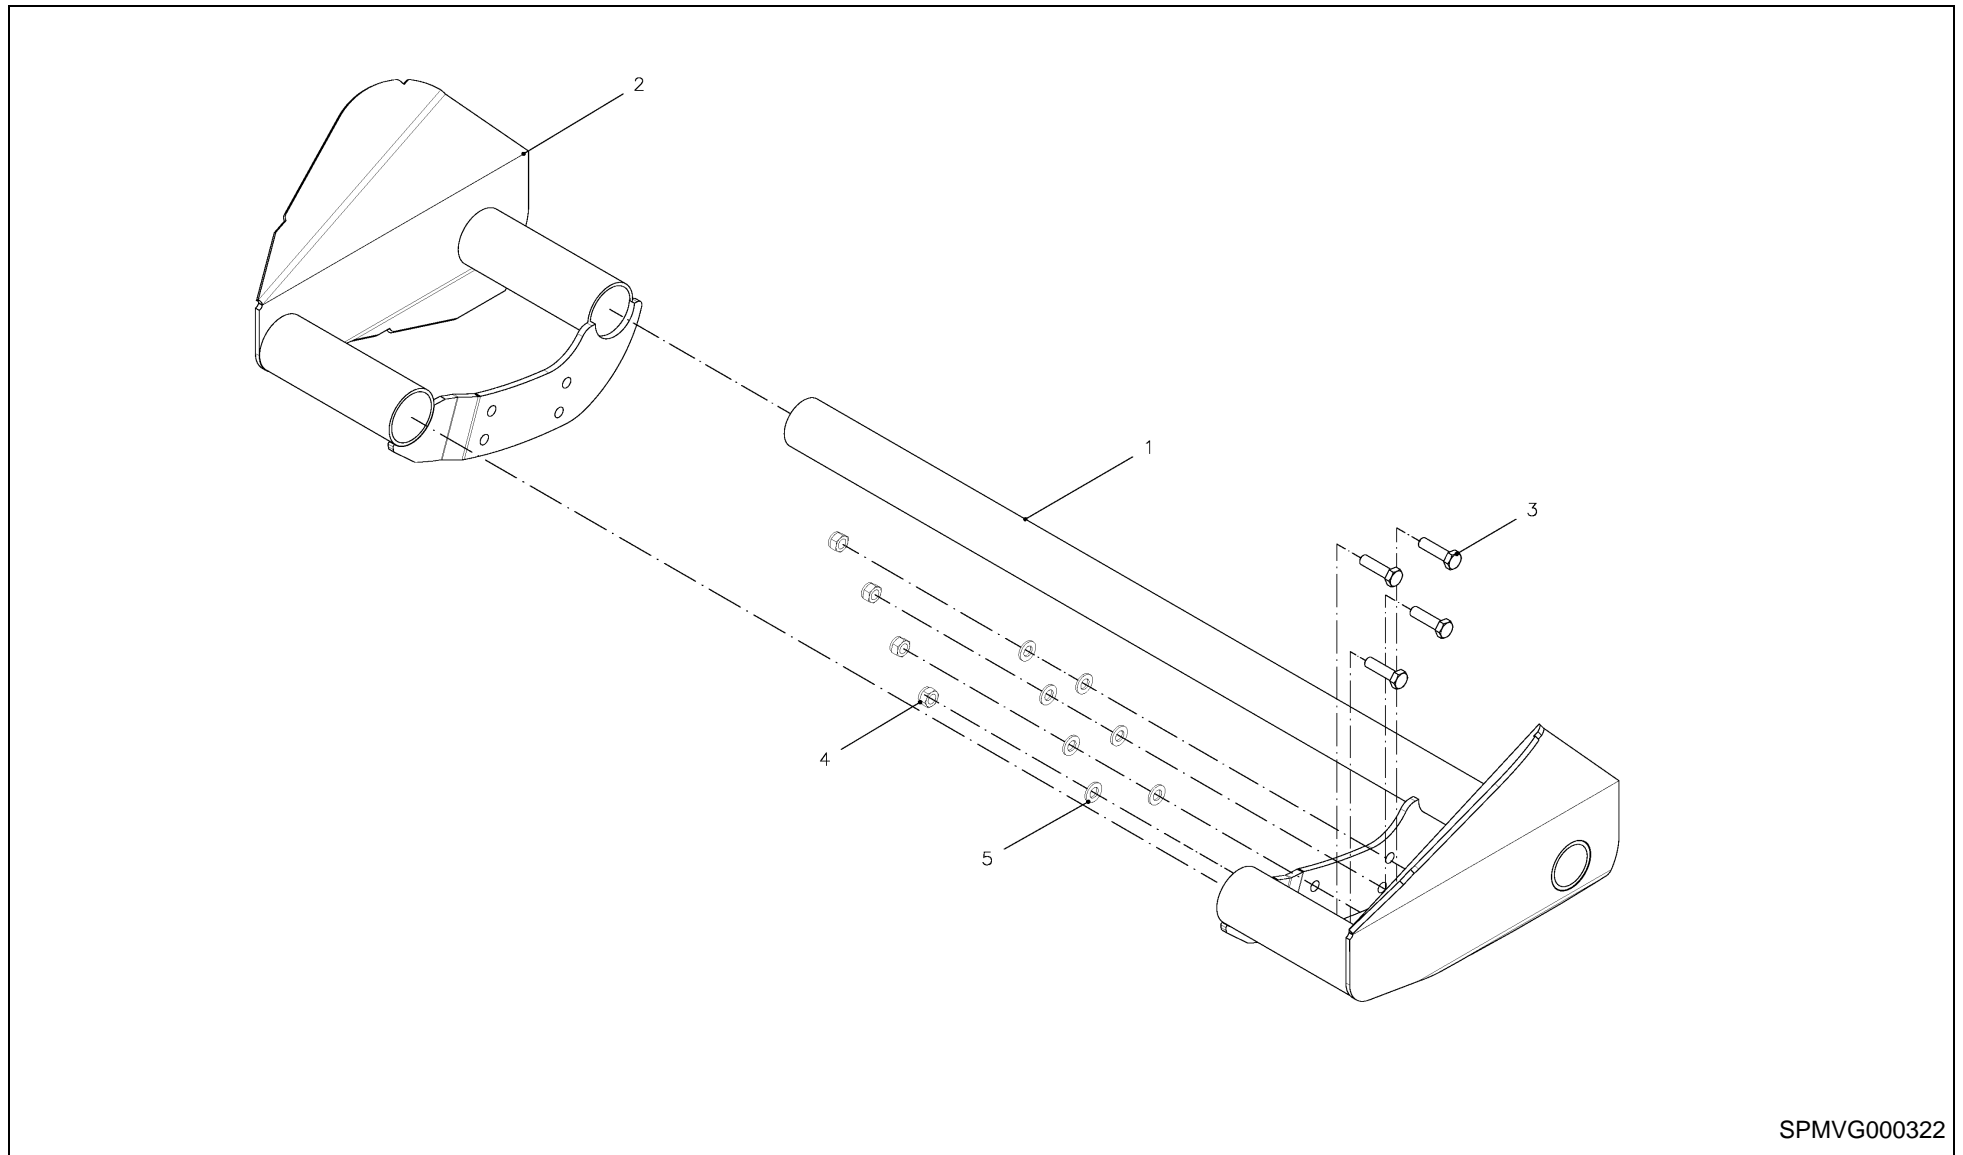

SPMVG000322

RV 1601 MKII BALEPACK / GUIDE CPL.

PosNo.	Part No.	Qty.	Description	Remark
1	VF16655566	1	FUEHRUNG GSW.	
2	VF16655573	1	FUEHRUNG GSW.	
3	KG00476861	8	HEX. SCREW M12X45 8.8	
4	KG01068961	8	LOCK NUT M12 10	
5	KG01267561	16	WASHER M12