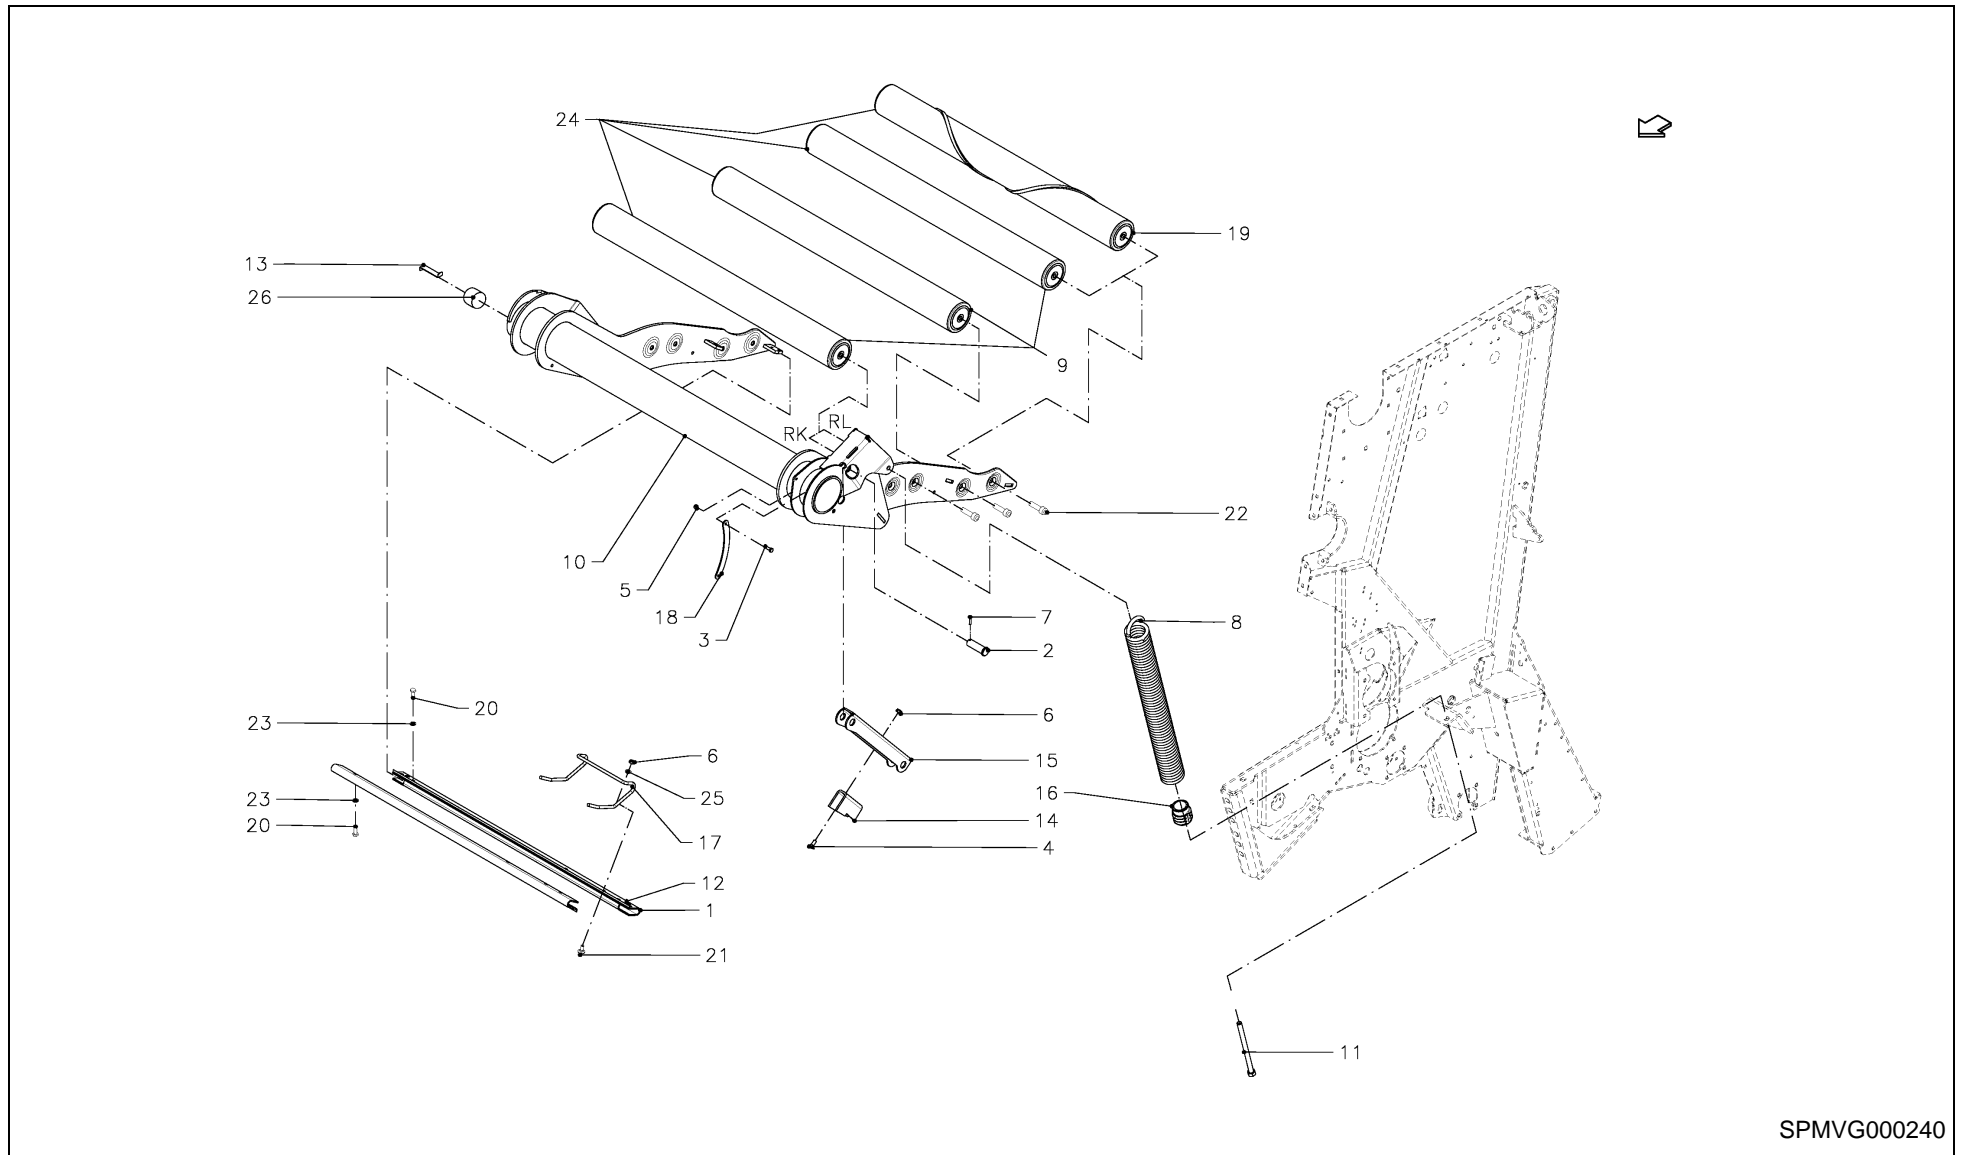

RV 1601 MKII BALEPACK / TENSIONER, BELT

SPMVG000240

RV 1601 MKII BALEPACK / TENSIONER, BELT

PosNo.	Part No.	Qty.	Description	Remark
1	VGWA01800	1	SCRAPER	SILAGE EXECUTION
2	VGEU40V	1	PIN	
3	KG00472161	1	HEX. SCREW M8X25 8.8	
4	KG00641461	1	CARRIAGE BOLT M10X25 8.8	
5	KG01068761	1	LOCK NUT M8 10	
6	KG01068861	5	LOCK NUT M10 10	
7	VGND4030V	1	PIN, TENSION	
8	VGpz465	1	SPRING, TENSION	
9	VGWA002	3	ROLLER	
10	VGWA01325	1	TENSIONER, BELT	
11	VGWA01374V	1	BOLT, SCREW	
12	VGWA02028	2	SCRAPER	
13	VGWA1072	2	HOLDER	
14	VGWA1327	1	SUPPORT	
15	VGWA1328	1	LEVER	
16	VGWA1389V	1	HOLDER, SPRING	
17	VGWA1589	2	GUIDE	
18	VGWA492V	1	STRIP	
19	VGWS0077	1	ROLLER	SILAGE EXECUTION
20	KG00474061	4	HEX. SCREW M10X20 8.8	
21	KG00641961	4	CARRIAGE BOLT M10X50 8.8	
22	KG00865161	6	COUNTERSUNK HEAD SCREW M16X35 8.8	
23	VGND3147V	4	CIRCLIP	
24	VGWA00368		REPAIR SET, ROLLERS	
25	VGWA2018V	4	BRACKET, CLAMP	
26	VGWA767	2	PROTECTION	