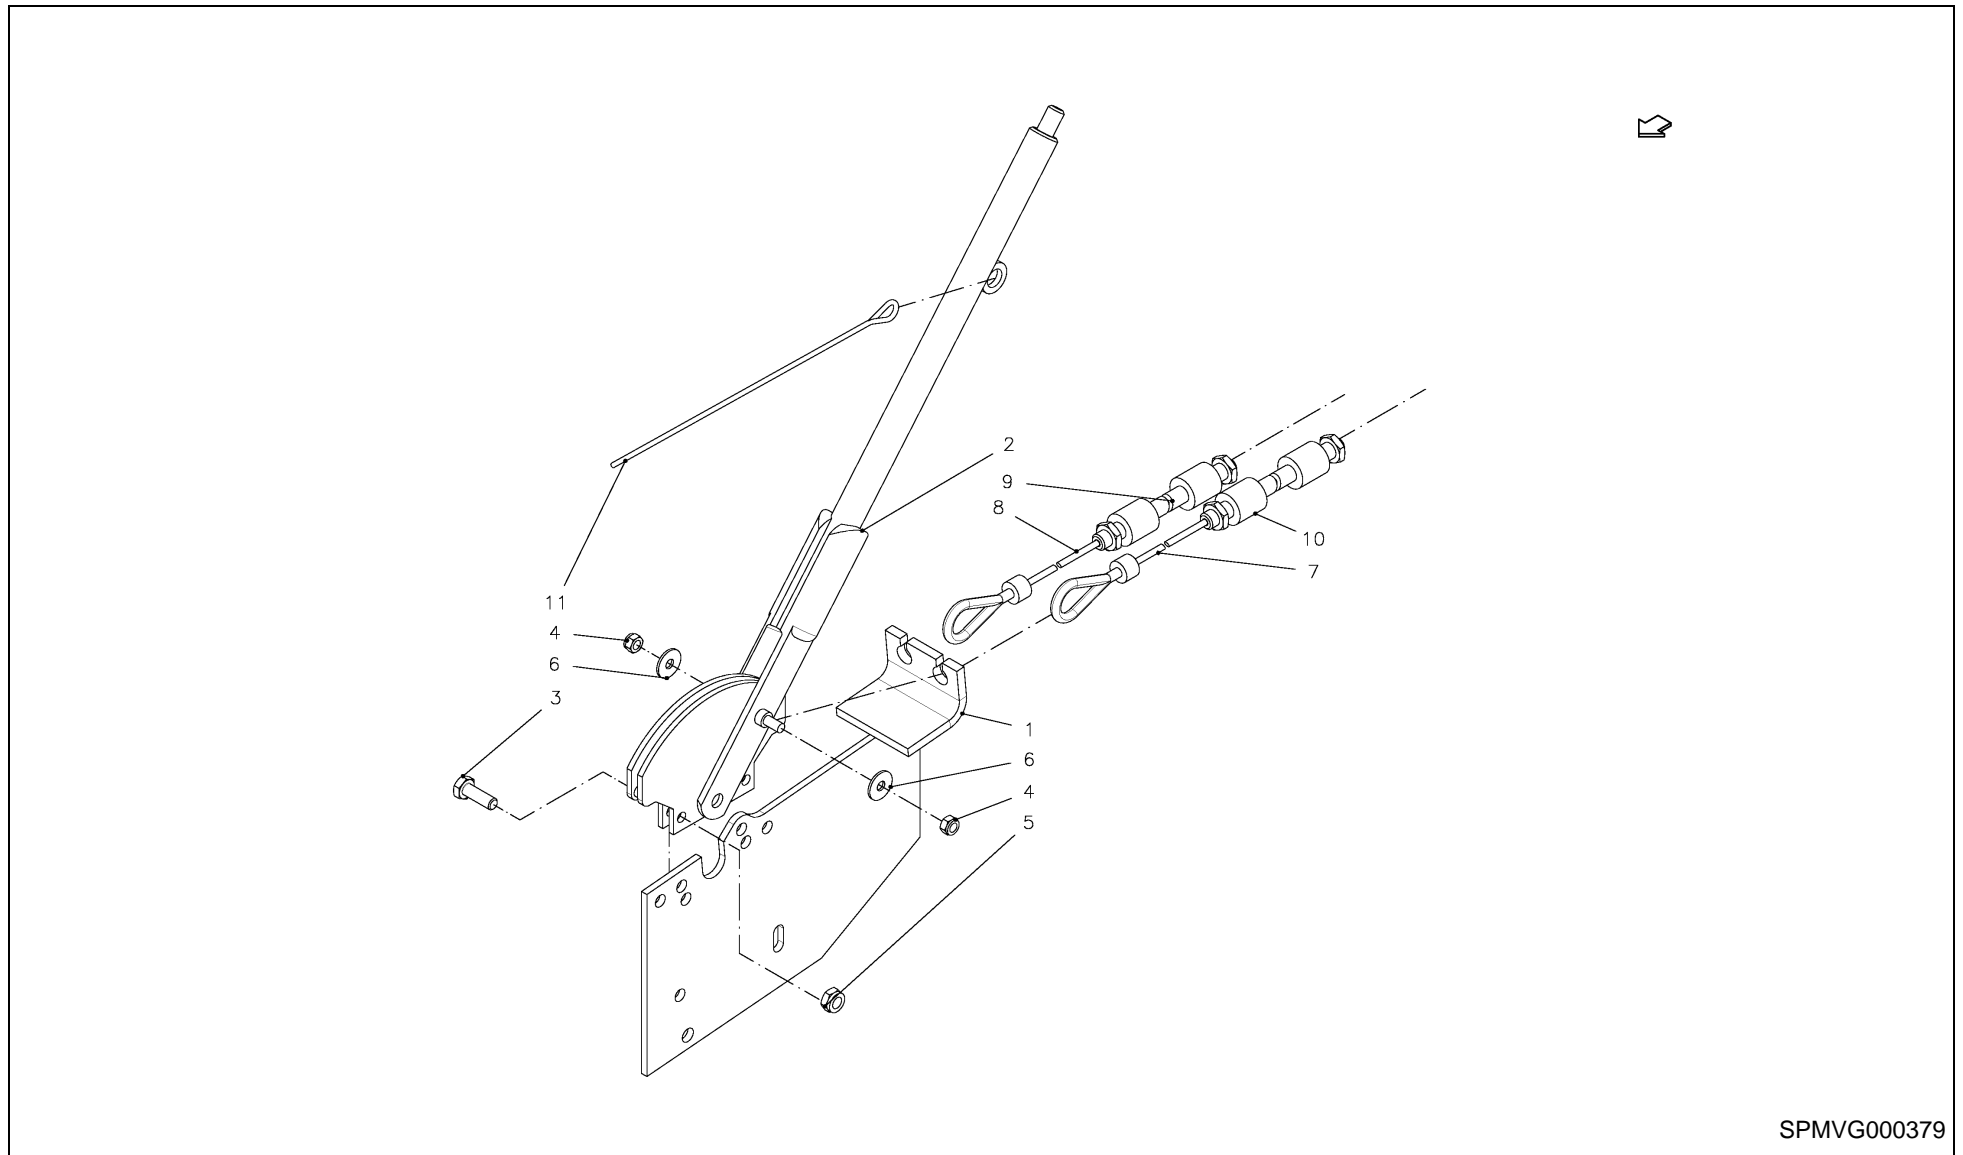

RV 1601 MKII BALEPACK / HANDBRAKE

SPMVG000379

RV 1601 MKII BALEPACK / HANDBRAKE

PosNo.	Part No.	Qty.	Description	Remark
1	VF16650129.86	1	BASE PLATE	
2	VF16650192	1	HAND BRAKE LEVER	
3	KG00474361	2	HEX. SCREW M10X30 8.8	
4	KG01068761	2	LOCK NUT M8 10	
5	KG01068861	2	LOCK NUT M10 10	
6	VGND3030V	2	WASHER, PLAIN	
7	VGRV1	1	TUBE, CABLE	
8	VGRV2	1	TUBE, CABLE	
9	VGRV3	1	CABLE, CORE	
10	VGRV4	1	CABLE, CORE	
11	VF06560636	1	PULL ROPE