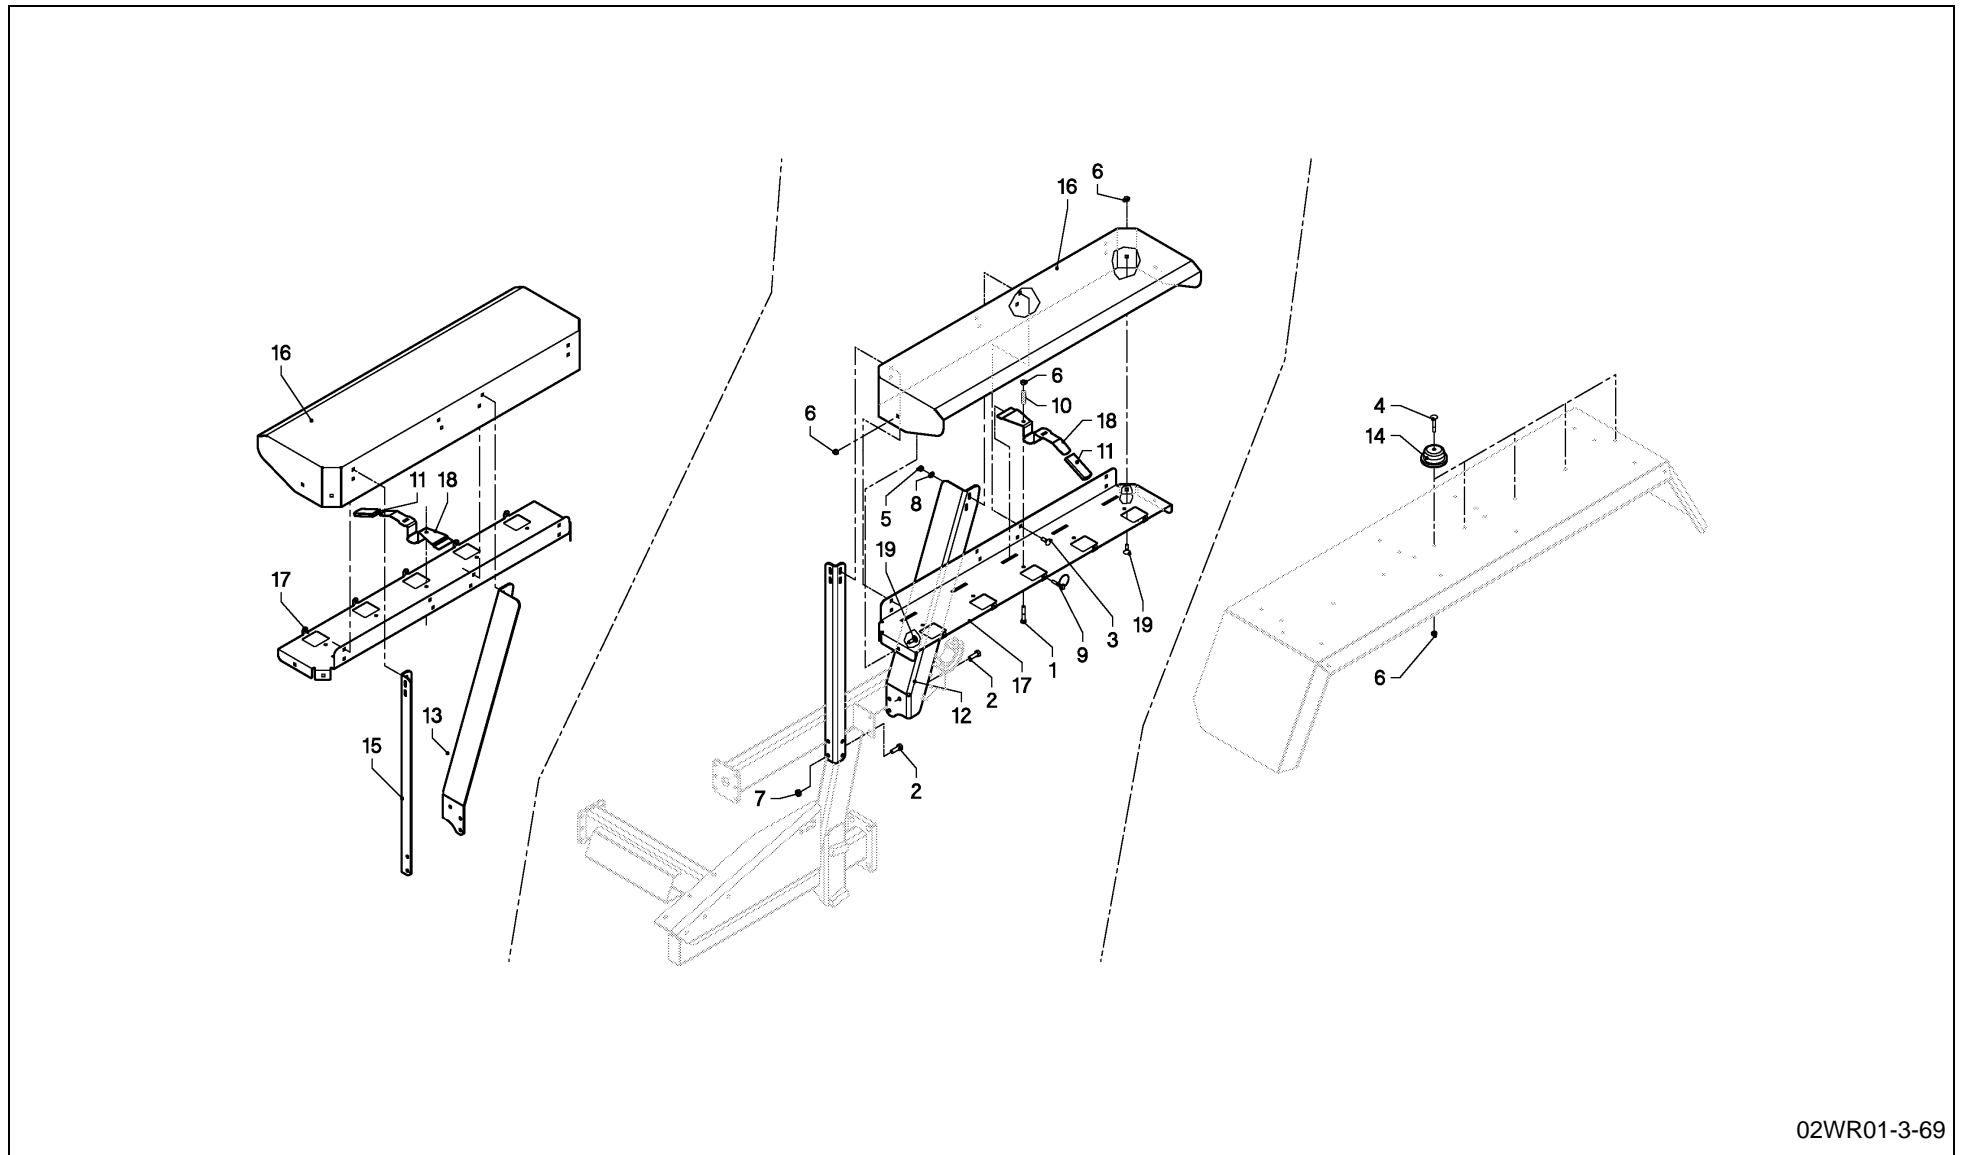

RV 1601 MKII BALEPACK / SUPPORT, FOIL ROLL,

02WR01-3-69

RV 1601 MKII BALEPACK / SUPPORT, FOIL ROLL,

PosNo.	Part No.	Qty.	Description	Remark
1	KG00355861	10	HEX. BOLT M10X70 8.8	
2	KG00476561	6	HEX. SCREW M12X30 8.8	
3	KG00641561	8	CARRIAGE BOLT M10X30 8.8	
4	KG00642161	10	CARRIAGE BOLT M10X60 8.8	
5	KG01061361	8	LOCK NUT M10	
6	KG01068861	28	LOCK NUT M10 10	
7	KG01068961	6	LOCK NUT M12 10	
8	VGND3147V	8	CIRCLIP	
9	VGND90003V	10	LINCH PIN FERGUSON-	
10	VGZ473	10	SPRING, COMPRESSION	
11	VGWA453	10	GRIP	
12	VGWP081K0	1	PLATE, LH	
13	VGWP082K0	1	PLATE, RH	
14	VGWP113	10	HOLDER, NYLON	
15	VGWP54K0	2	PROFILE	
16	VGWP94K0	2	GUARD, PROTECT.	
17	VGWP95K0	2	HOLDER	
18	VGWP96K0	10	HOLDER	
19	VGXD296V	8	CARRIAGE BOLT