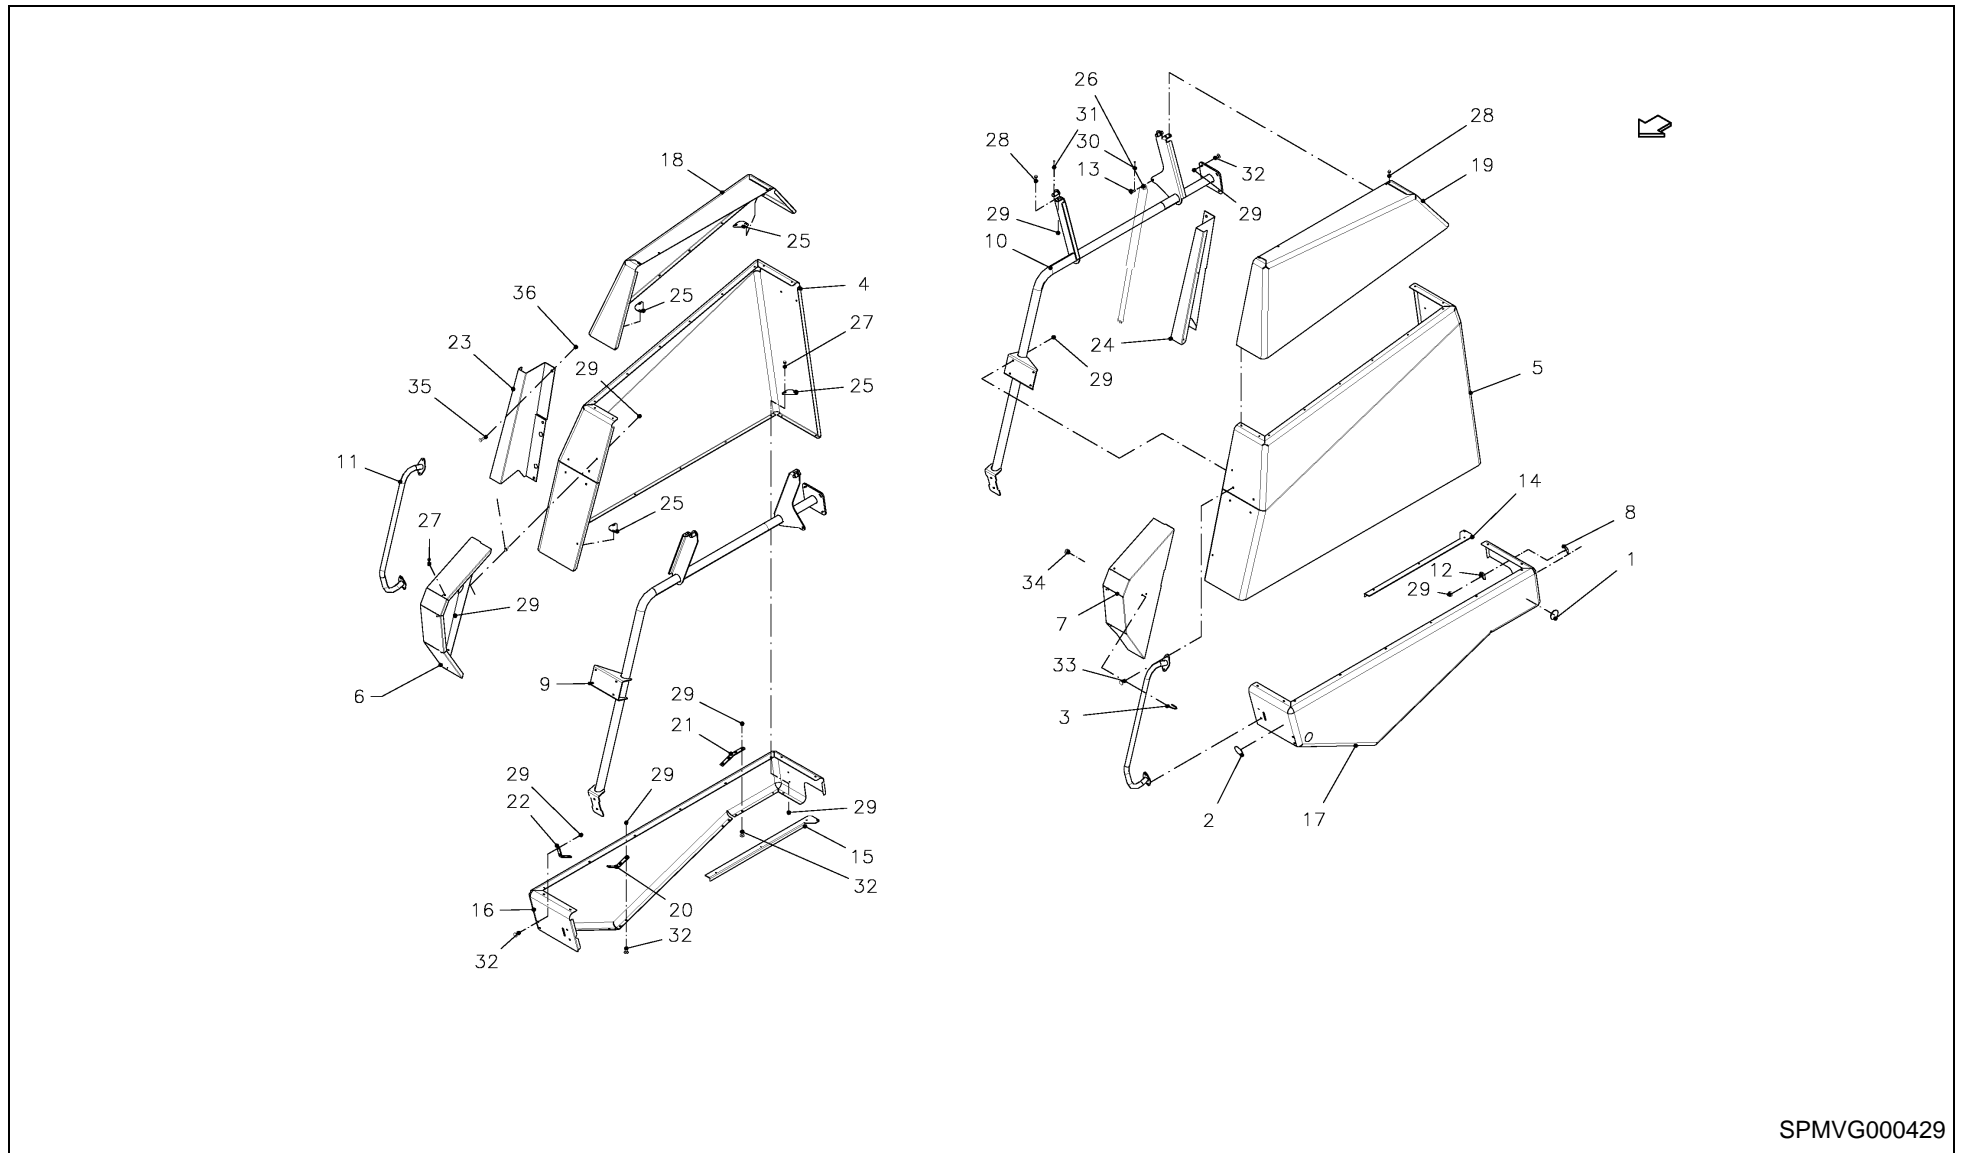

RV 1601 MKII BALEPACK / PROTECTION

SPMVG000429

RV 1601 MKII BALEPACK / PROTECTION

PosNo.	Part No.	Qty.	Description	Remark
1	VGND9889	4	REFLECTOR, YELLOW	
2	VRR0298401	2	REFLECTOR, WHITE	
3	VRR0403293	3	BRACE	
4	VGRL220K1	1	GUARD, PROTECT., RH, CTR.	
5	VGRL221K1	1	GUARD, PROTECT., LH, CTR.	
6	VGRL464K0	1	COVER, RH	
7	VGRL465K0	1	COVER, LH	
8	VGWA01002K0	6	COVER,	
9	VGWA02112K0	1	FRAME, RH	
10	VGWA02113K0	1	FRAME, LH	
11	VGWA0991K0	2	BRACE	
12	VGWA1038V	6	RING	
13	VGWA1040V	4	PIN	
14	VGWA1075K0	1	PLATE, LH	
15	VGWA1076K0	1	PLATE	
16	VGWA2110K1	1	GUARD, PROTECT., RH, BOTTOM	
17	VGWA2111K1	1	GUARD, PROTECT., LH, BOTTOM	
18	VGWA2114K0	1	GUARD, PROTECT., RH, UPPER	
19	VGWA2115K0	1	GUARD, PROTECT., LH, UPPER	
20	VGWA2121V	2	STRIP	
21	VGWA2122V	2	STRIP	
22	VGWA2123V	2	STRIP	
23	VGWA2124K0	1	COVER, RH	
24	VGWA2125K0	1	COVER, LH	
25	VGWA989V	8	PLATE	
26	VGND90028	2	SPRING, GAS	
27	KG00980561	46	FLANGED BOLT M6X12 90	
28	KG00980761	6	FLANGED BOLT M6X20 90	
29	KG01061161	98	LOCK NUT M6 8	
30	KG01249761	4	SPLIT PIN 3.2X20 ST	
31	VGND90003V	4	LINCH PIN FERGUSON-	
32	KG00637061	36	CARRIAGE BOLT M6X16 8.8	
33	KG00637161	4	CARRIAGE BOLT M6X20 8.8	
34	KG01067361	4	LOCK NUT M6 8	
35	KG00476261	1	HEX. SCREW M12X20 8.8	
36	KG01061461	1	LOCK NUT M12 10