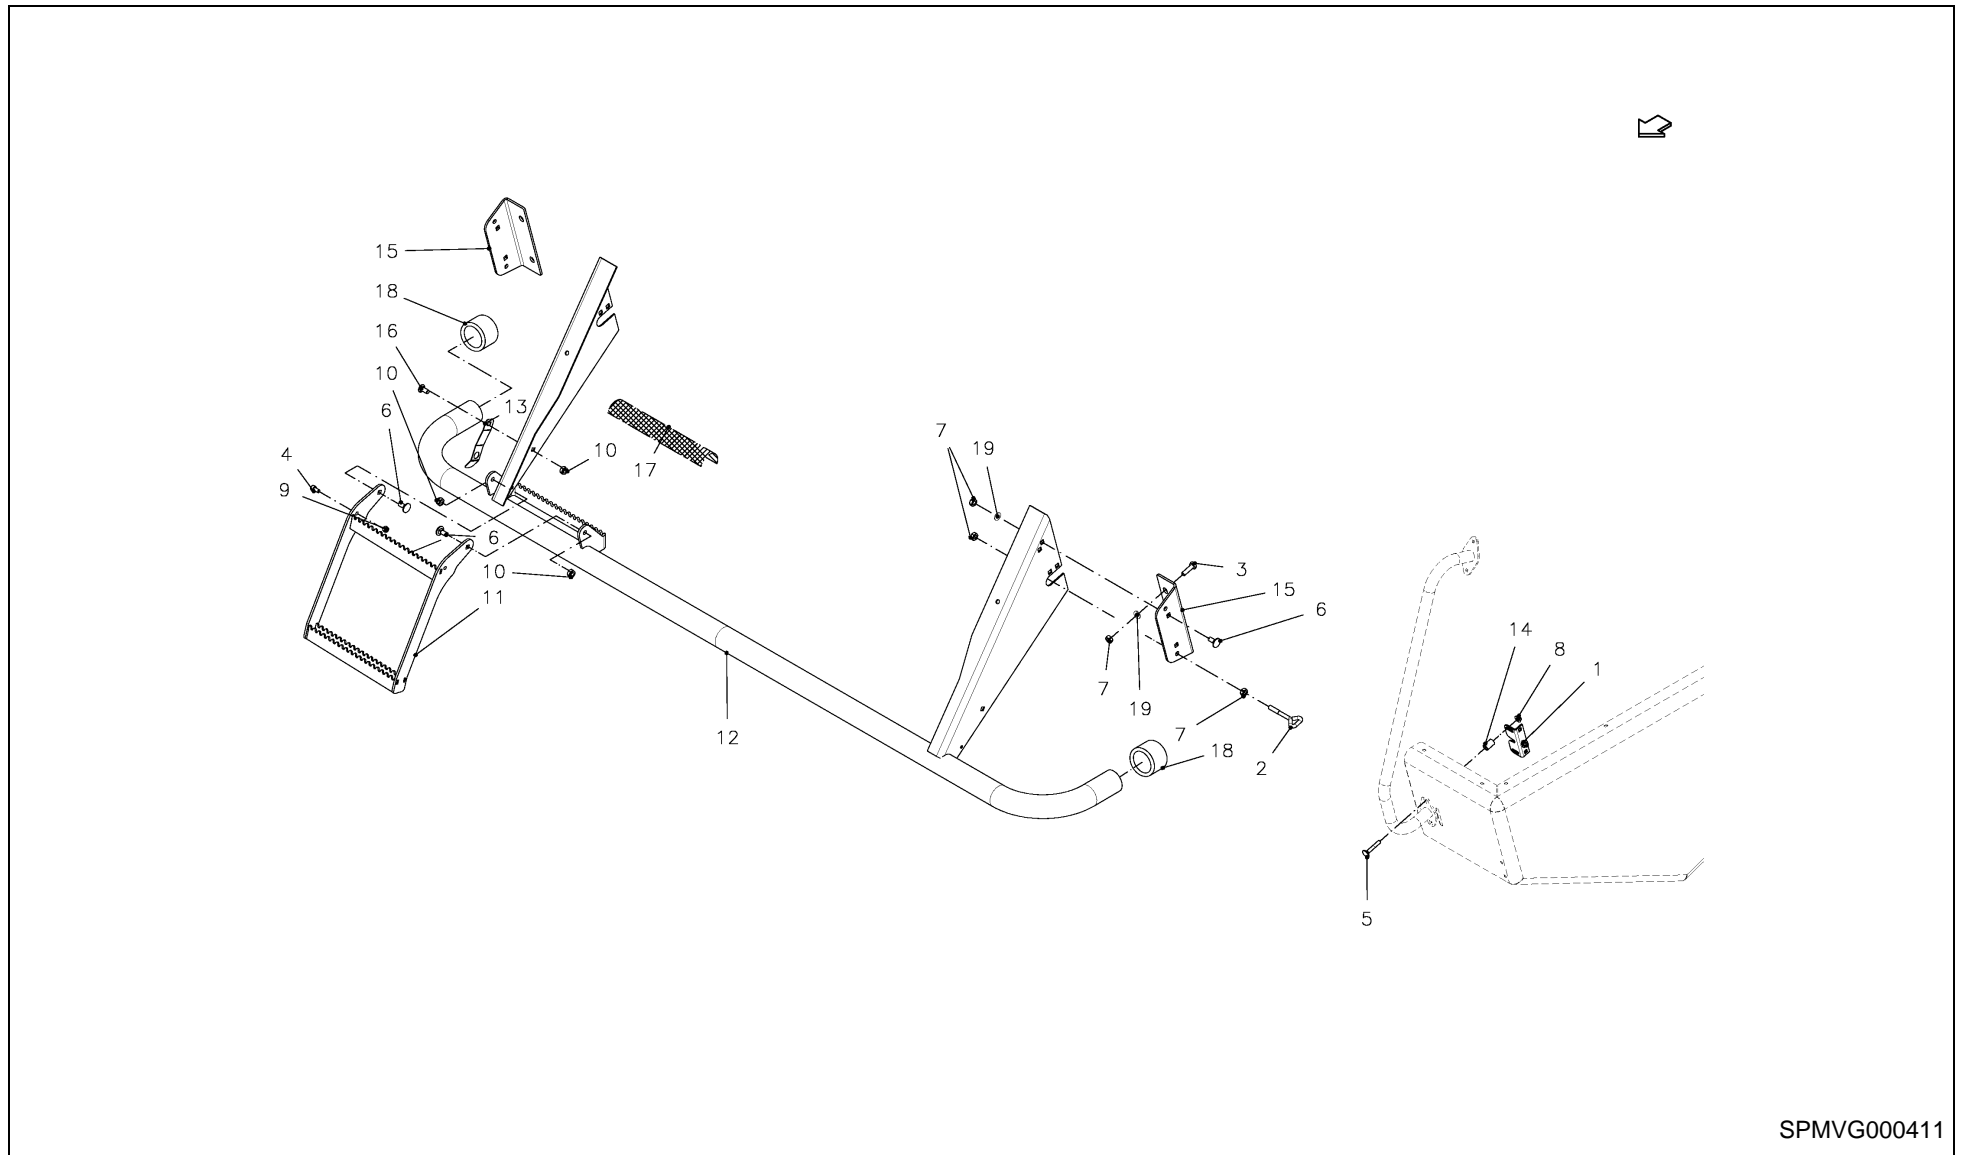

RV 1601 MKII BALEPACK / RAIL, GUARD

RV 1601 MKII BALEPACK / RAIL, GUARD

PosNo.	Part No.	Qty.	Description	Remark
1	VF16611457	2	FOLDING FASTENER	
2	VGBR739V	2	BOLT, EYE	
3	KG00474461	4	HEX. SCREW M10X35 8.8	
4	KG00544961	1	CHEESE HEAD SCREW M8X16 8.8	
5	KG00639661	1	CARRIAGE BOLT M8X50 8.8	
6	KG00641461	6	CARRIAGE BOLT M10X25 8.8	
7	KG01052061	12	HEX. NUT M10 8	
8	KG01061261	4	LOCK NUT M8 8	
9	KG01068761	1	LOCK NUT M8 10	
10	KG01068861	3	LOCK NUT M10 10	
11	VGRL0426K0	1	STEP	
12	VGRL0427K0	1	RAIL, GUARD	
13	VGRL505	1	SPRING, LEAF	
14	VGWA956V	1	BUSH	
15	VGWA997K0	2	SUPPORT	
16	VGXD296V	1	CARRIAGE BOLT	
17	VR39000001	1	BANDE	
18	VGND9381	2	CAP, PLASTIC	
19	VGND3147V	8	CIRCLIP