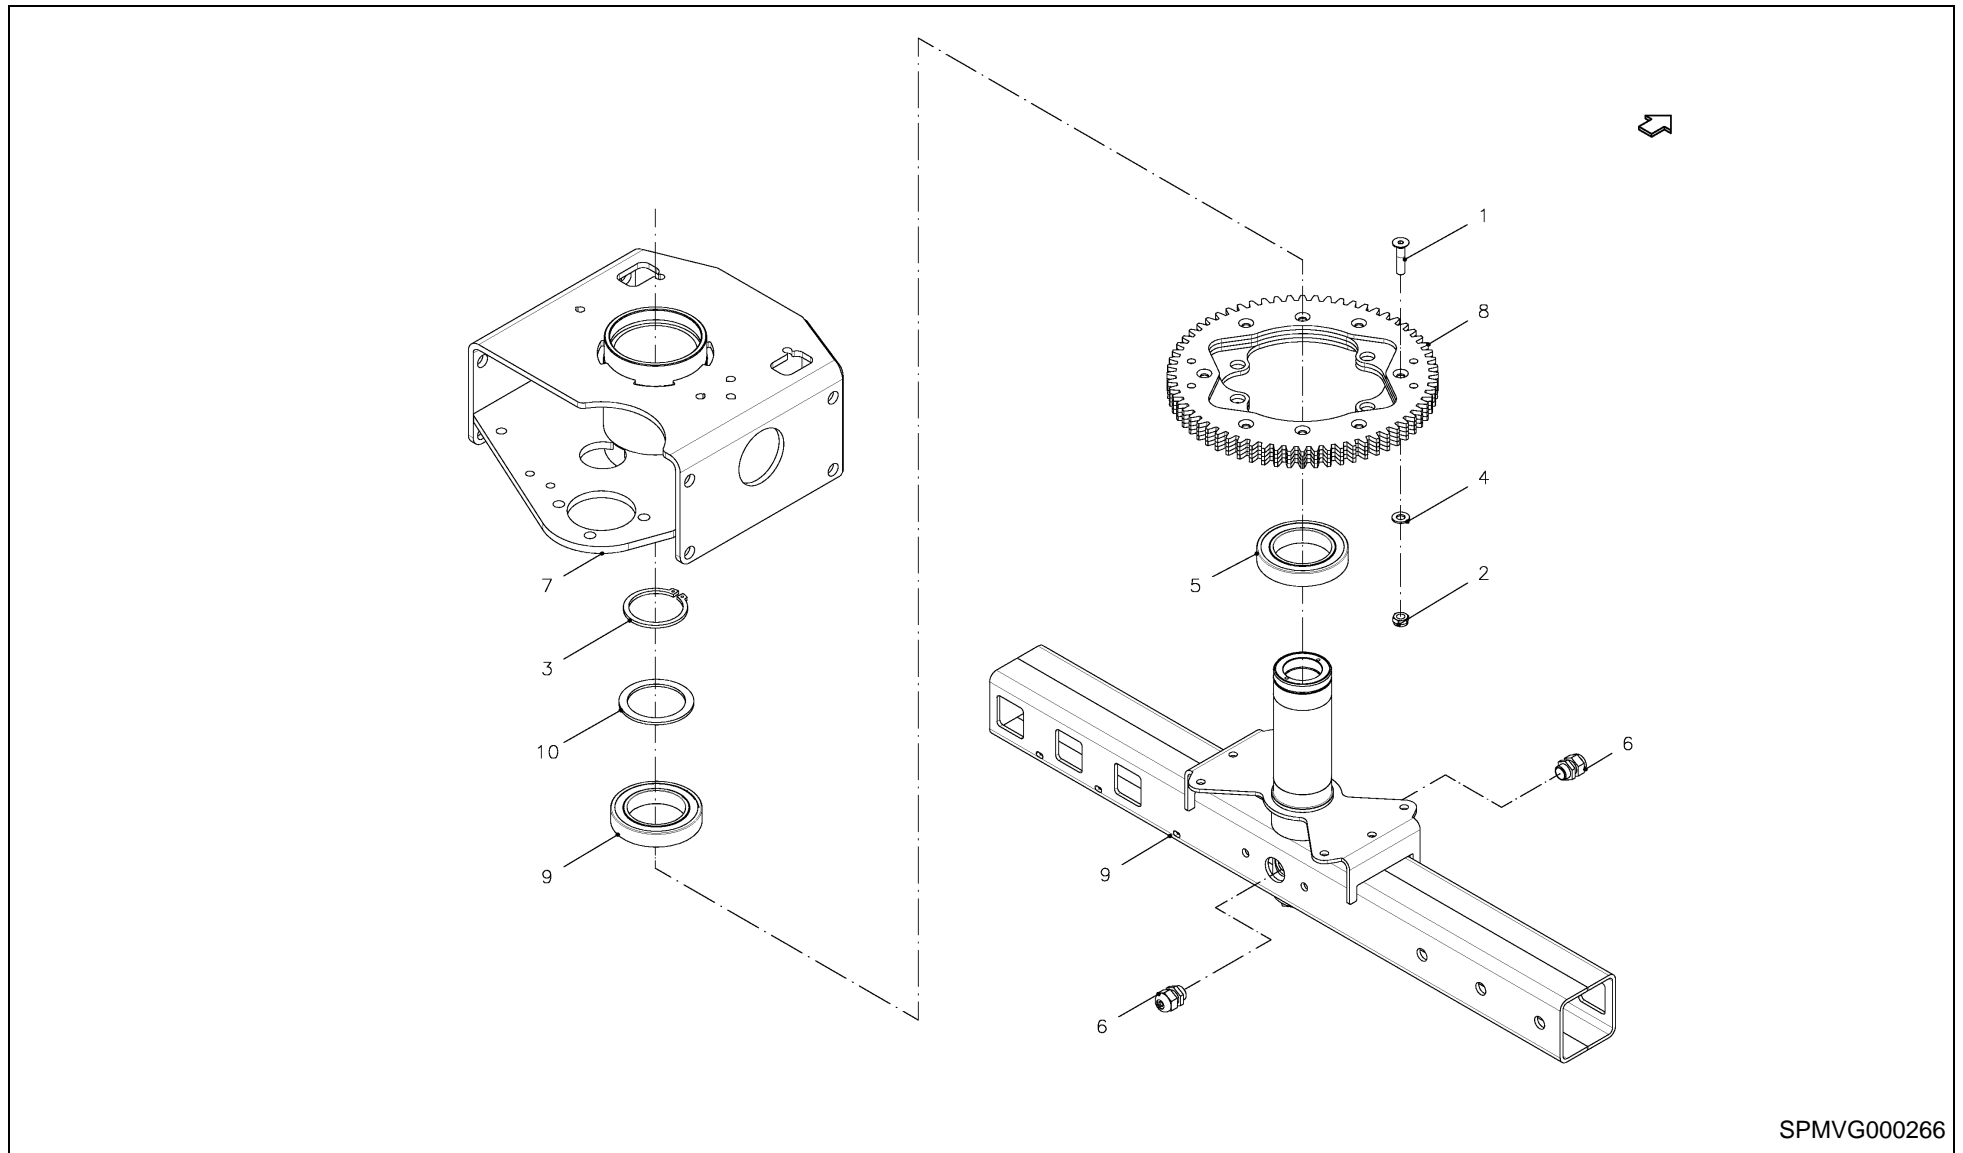

RV 1601 MKII BALEPACK / GEAR DRIVE UNIT BP

SPMVG000266

RV 1601 MKII BALEPACK / GEAR DRIVE UNIT BP

PosNo.	Part No.	Qty.	Description	Remark
1	KG00849561	1	COUNTERSUNK HEAD SCREW M10X45 10.9	
2	KG01068861	1	LOCK NUT M10 10	
3	KG01111700	1	CIRCLIP-A 70 X 2.5	
4	KG01267461	1	WASHER M10	
5	KG01362800	2	BALL BEARING 6014-2RS	
6	UH302224	2	PACKING NIPPLE PG 11	
7	UH453310	1	HOUSING DRIVEUNIT	
8	UH453317	1	GEAR M5-64T ASSY	
9	UH453320	1	SWING ARM	
10	UH868614	1	SUPPORT RING 70X90X3.5