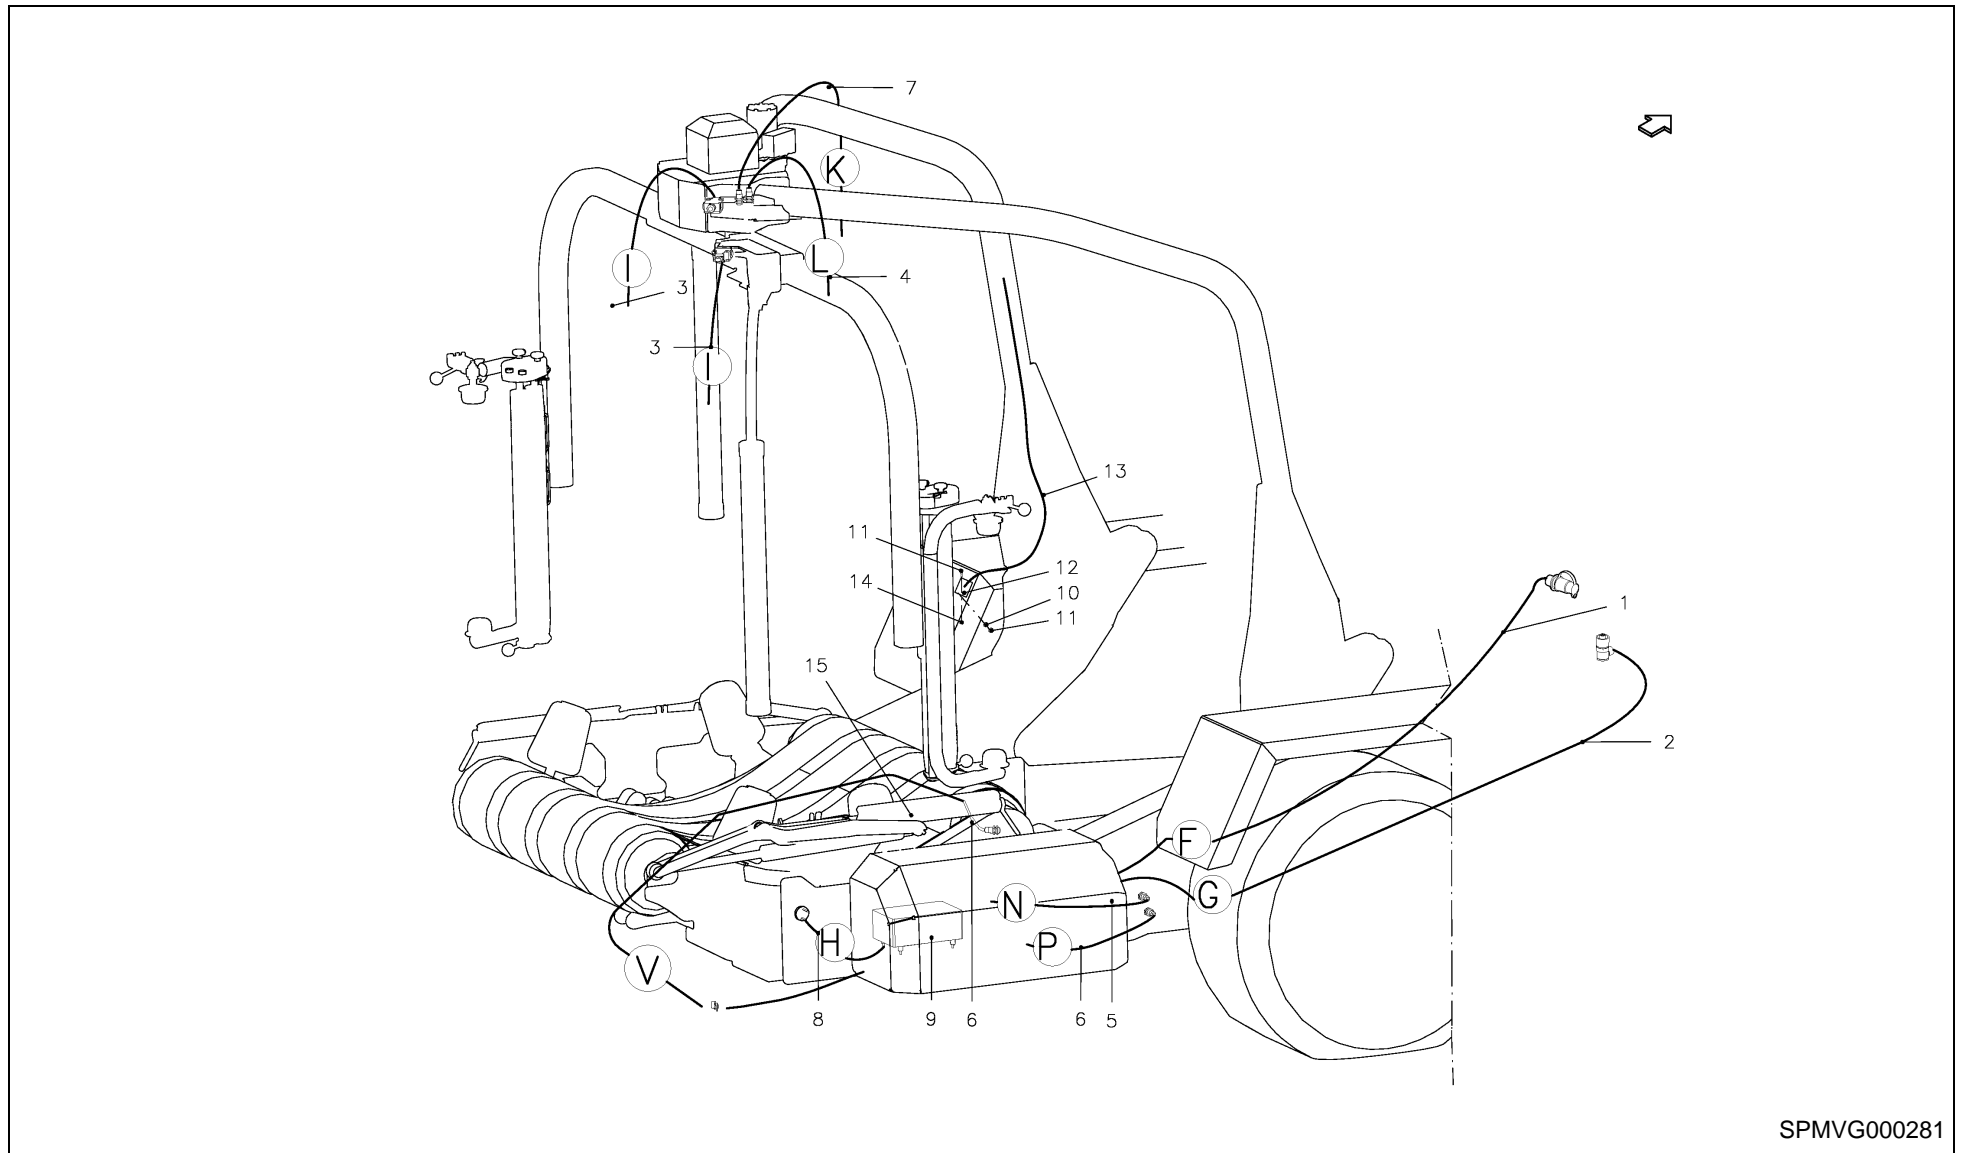

RV 1601 MKII BALEPACK / SENSOR ASSY

SPMVG000281

RV 1601 MKII BALEPACK / SENSOR ASSY

PosNo.	Part No.	Qty.	Description	Remark
1	MT00000098	1	SENSOR ASSY	
2	MT00000097	1	SENSOR ASSY	
3	VNB0390573	1	CABLE SAFETY SWITCH	
4	VNB0445273	1	SENSOR ASSY PROX M18 S L=7.5M	
5	MT00000093	1	SENSOR ASSY	
6	VNB0444773	1	SENSOR ASSY PROX M18 S L=3M	
7	VNB0445273	1	SENSOR ASSY PROX M18 S L=7.5M	
8	MT00000096	2	SENSOR ASSY	
9	VNB0268473	1	CABLE VALVE L=1M	
10	VF16654214	1	KABELVERSCHR ESKVM20/10	
11	VF16654215	1	MUTTER WSK EMU 20	
12	UH451178	1	EMERGENCY STOP KNOB XALK174	
13	MT00000502	1	CABEL	
14	KG01067161	1	LOCK NUT M4 8	
15	MT00000095	1	SENSOR ASSY	
-		1	NO PART NUMBER AVAILABLE