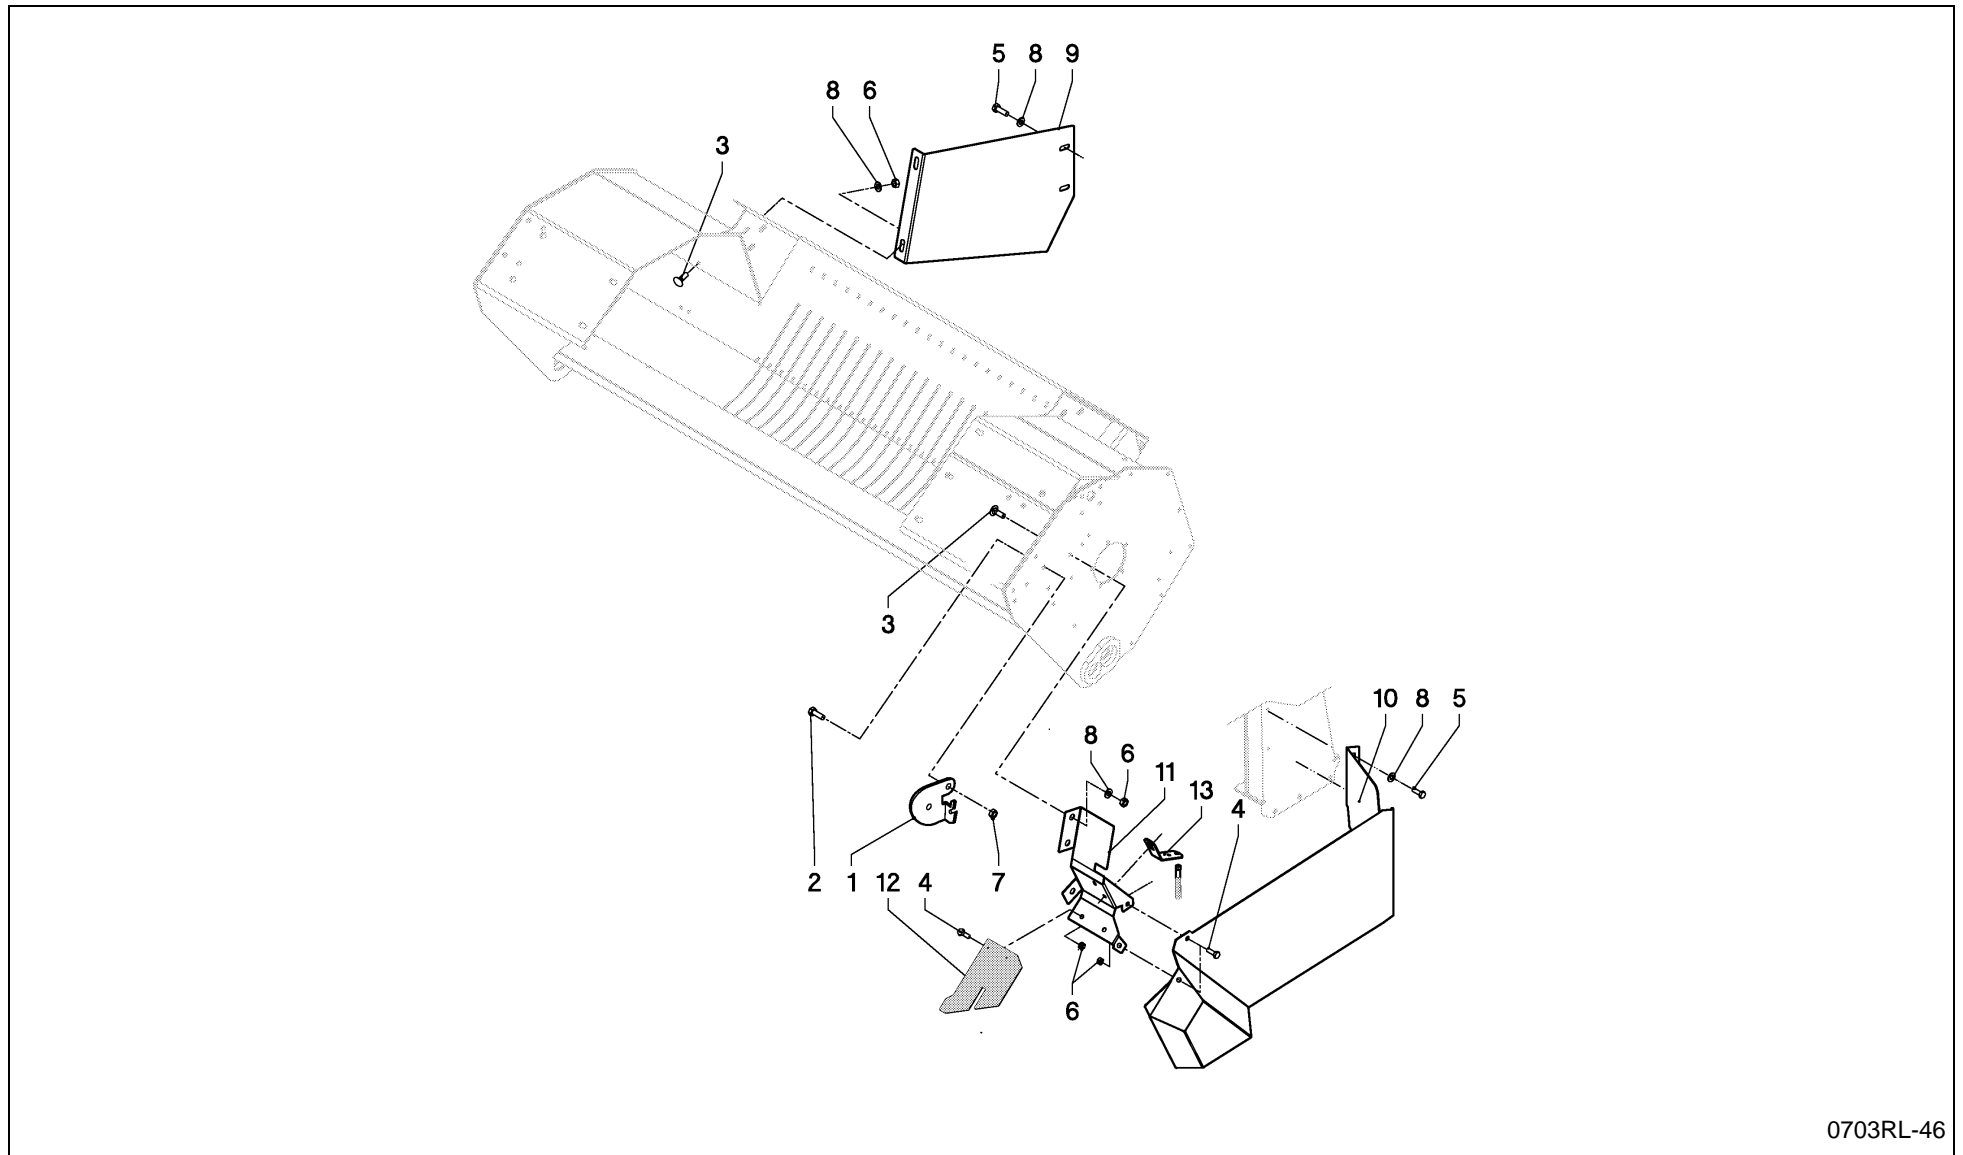

RV 1601 MKII BALEPACK / PROTECTION (23-OC + XL-R)

0703RL-46

RV 1601 MKII BALEPACK / PROTECTION (23-OC + XL-R)

PosNo.	Part No.	Qty.	Description	Remark
1	VGGP455K0	2	BRACE	
2	KG00474461	8	HEX. SCREW M10X35 8.8	
3	KG00476661	2	HEX. SCREW M12X35 8.8	
4	KG00639061	5	CARRIAGE BOLT M8X20 8.8	
5	KG01000661	4	FLANGED BOLT M8X15	
6	KG01061261	8	LOCK NUT M8 8	
7	KG01068861	2	LOCK NUT M10 10	
8	VGND3030V	8	WASHER, PLAIN	
9	VGWS182	1	GUARD, PROTECT.	
10	VGRL73K0	1	GUARD, PROTECT.	
11	VGRL74K0	1	GUARD, PROTECT.	
12	VGWS200	1	SEAL	
13	VGWS216	1	BRACE