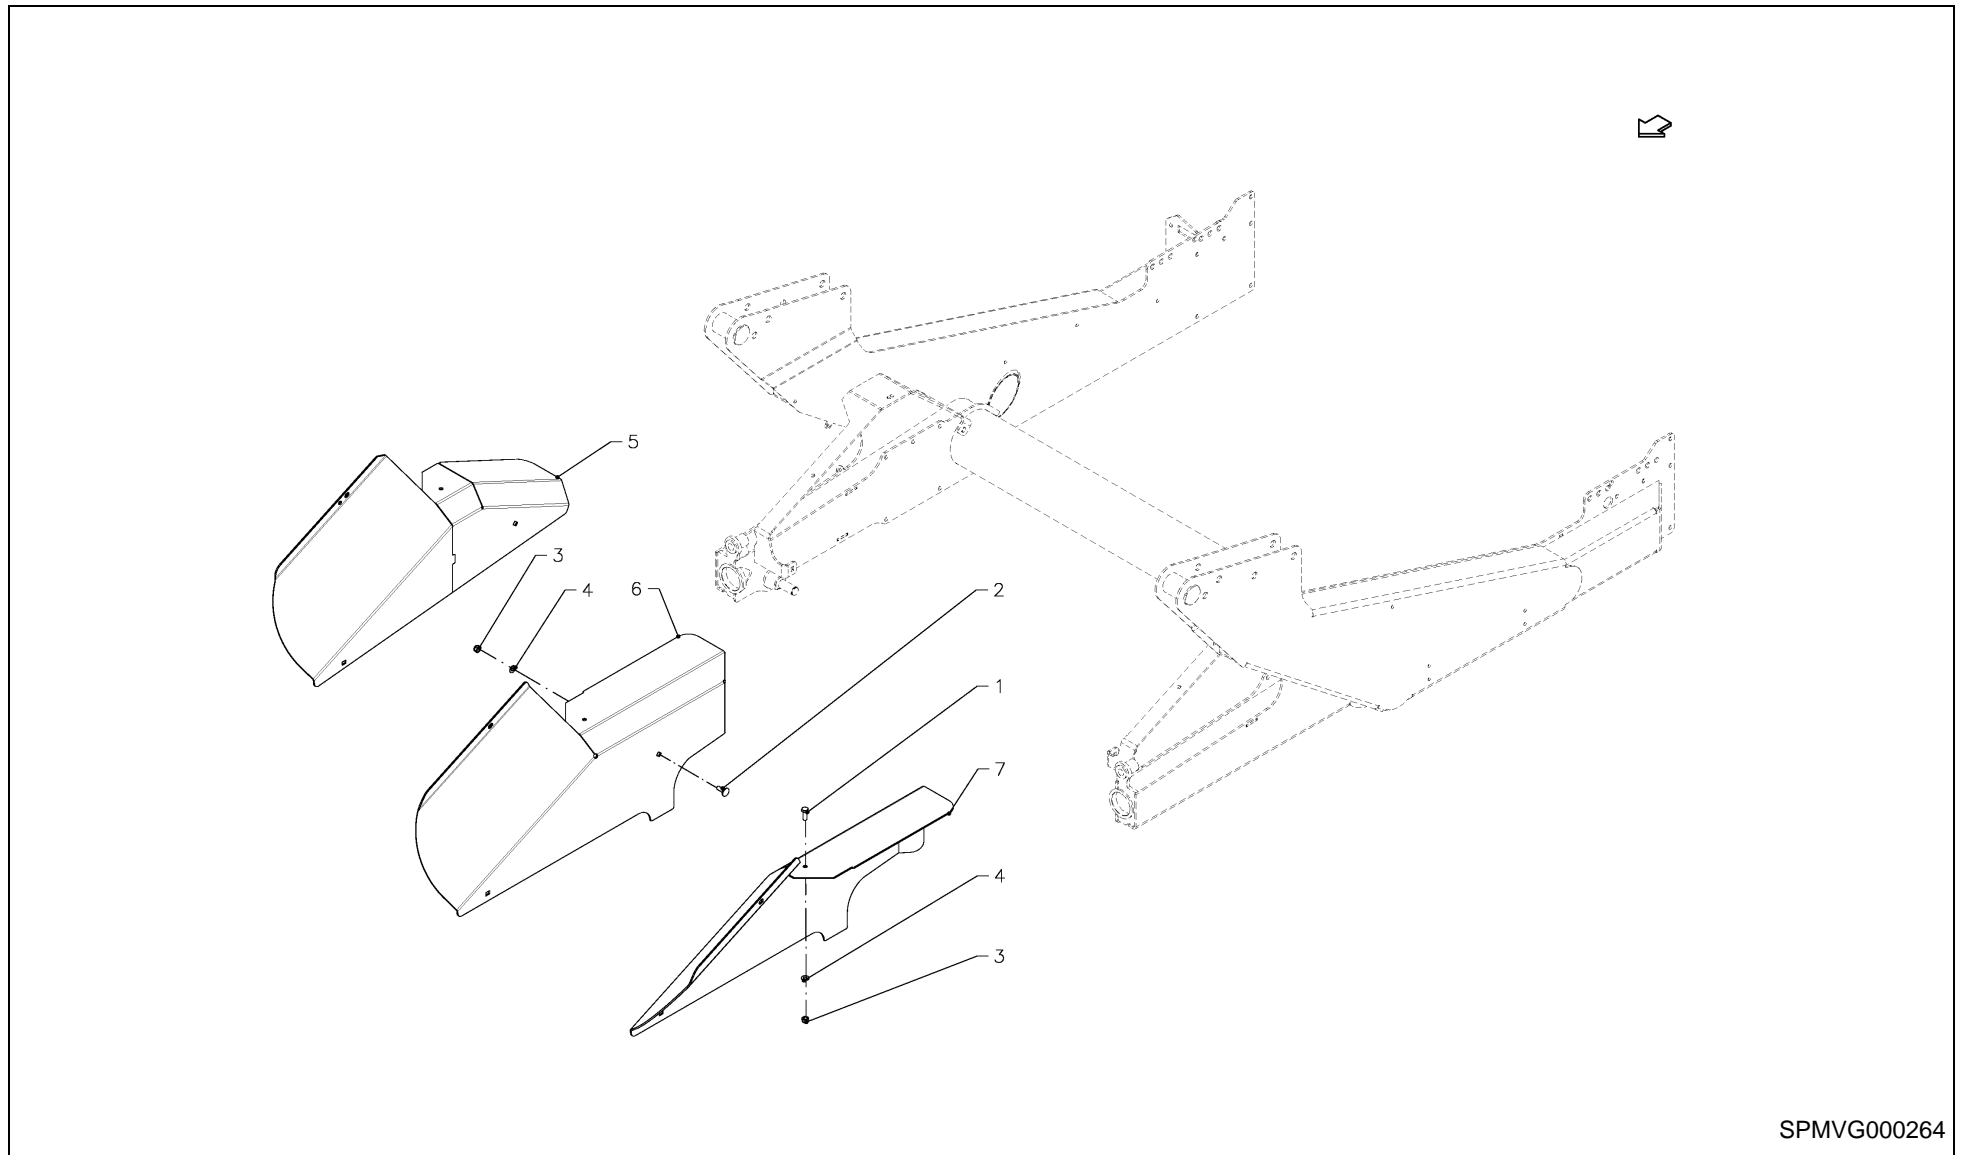

RV 1601 MKII BALEPACK / PLATE, GUIDE

SPMVG000264

RV 1601 MKII BALEPACK / PLATE, GUIDE

PosNo.	Part No.	Qty.	Description	Remark
1	KG00474361	4	HEX. SCREW M10X30 8.8	
2	KG00641561	1	CARRIAGE BOLT M10X30 8.8	
3	KG01068861	10	LOCK NUT M10 10	
4	KG01267461	10	WASHER M10	
5	UH444381-K	1	PLATE GUIDING 3D RH	BP 3D
6	VGWP0114K0	1	PLATE, RH	
7	VGWP0115K0	1	PLATE, LH