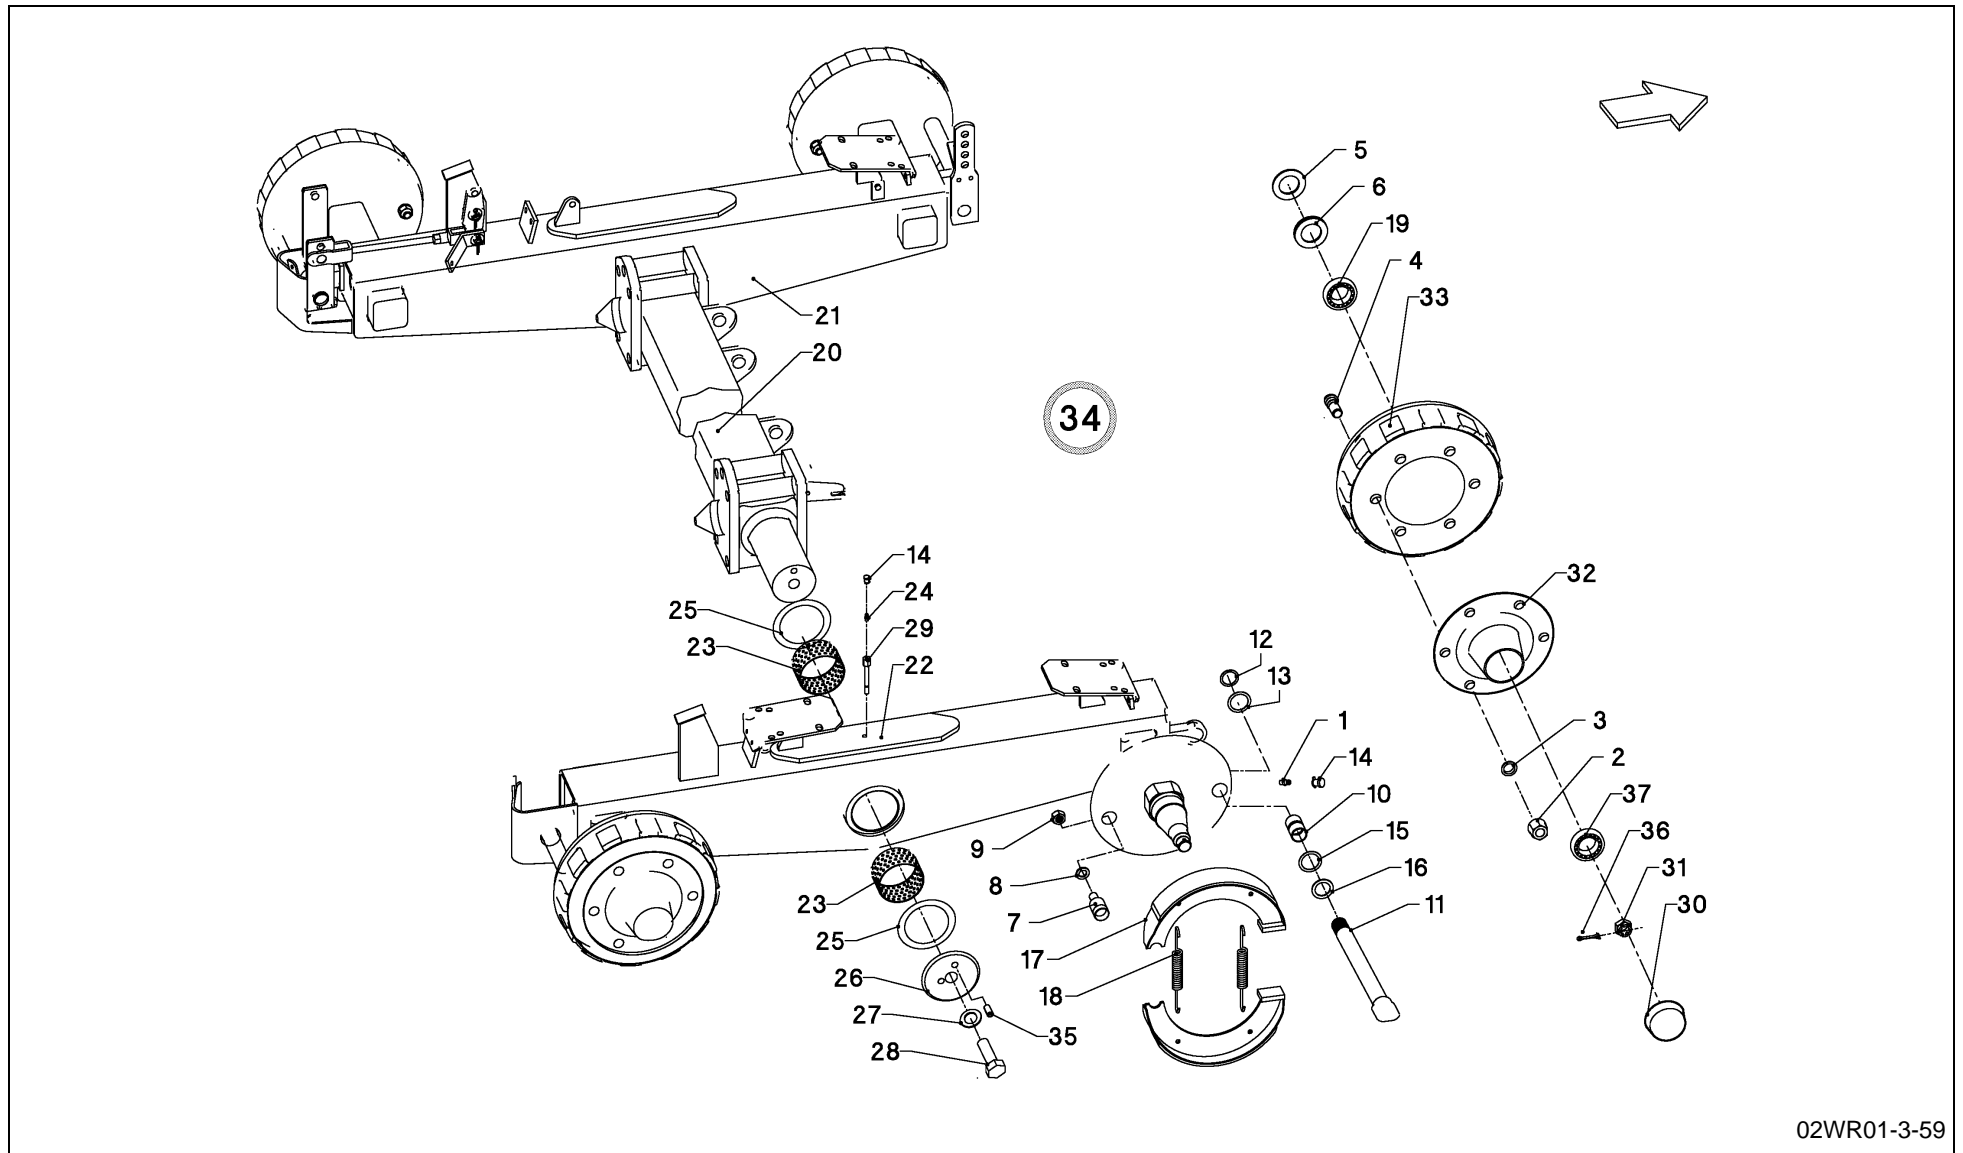

RV 1601 MKII BALEPACK / UNDERCARRIAGE, TANDEM

02WR01-3-59

RV 1601 MKII BALEPACK / UNDERCARRIAGE, TANDEM

PosNo.	Part No.	Qty.	Description	Remark
1	VF01120696	4	GREASE NIPPLE	
2	VF01121797	24	FLAT-COLLAR NUT	
3	VF01121808	24	SPRING LOCKWASHER	
4	VF16612402	24	WHEEL STUD	
5	VF16602597	4	RING	
6	VF16602598	4	SEAL RING	
7	VF16602599	2	THREADED PIN	
8	VF16602600	2	WASHER	
9	VF16602601	4	LOCKING NUT	
10	VF16602602	4	BUSH	
11	VF16602603	4	SHAFT	
12	VF16602604	4	CIRCLIP	
13	VF16602605	4	RING	
14	VF16602606	6	PROTECTING CAP	
15	VF16602607	4	RING	
16	VF16602608	4	RING	
17	VF16602612	8	BRAKE SHOE	
18	VF16602613	8	TENSION SPRING	
19	KG01803900	4	TAPER ROLLER BEARING 32013 X	
20	VF16602615	1	CENTRE PART	
21	VF16602616	1	SWINGING ARM LEFT	
22	VF16602617	1	SWINGING ARM RIGHT	
23	VF16602618	4	BUSH	
24	VF16602619	2	GREASE NIPPLE	
25	VF16602620	4	WASHER	
26	VF16653709	2	WASHER	
27	VF16602622	2	WASHER	
28	VF16602623	2	WASHER	
29	VF16602624	2	LUBE CUP	
30	VF16612405	4	WHEEL CAP	
31	VF16614447	1	CASTELLATED NUT	
32	VF16617329.86	4	WHEEL HUB	
33	VF16617330.86	4	BRAKE DRUM	
34	VF16619699	1	TANDEM	
35	KG01195262	2	TENSION PIN 12X30	
36	KG01252961	4	SPLIT PIN 5X45 ST	
37	KG01799200	4	TAPER ROLLER BEARING 32207