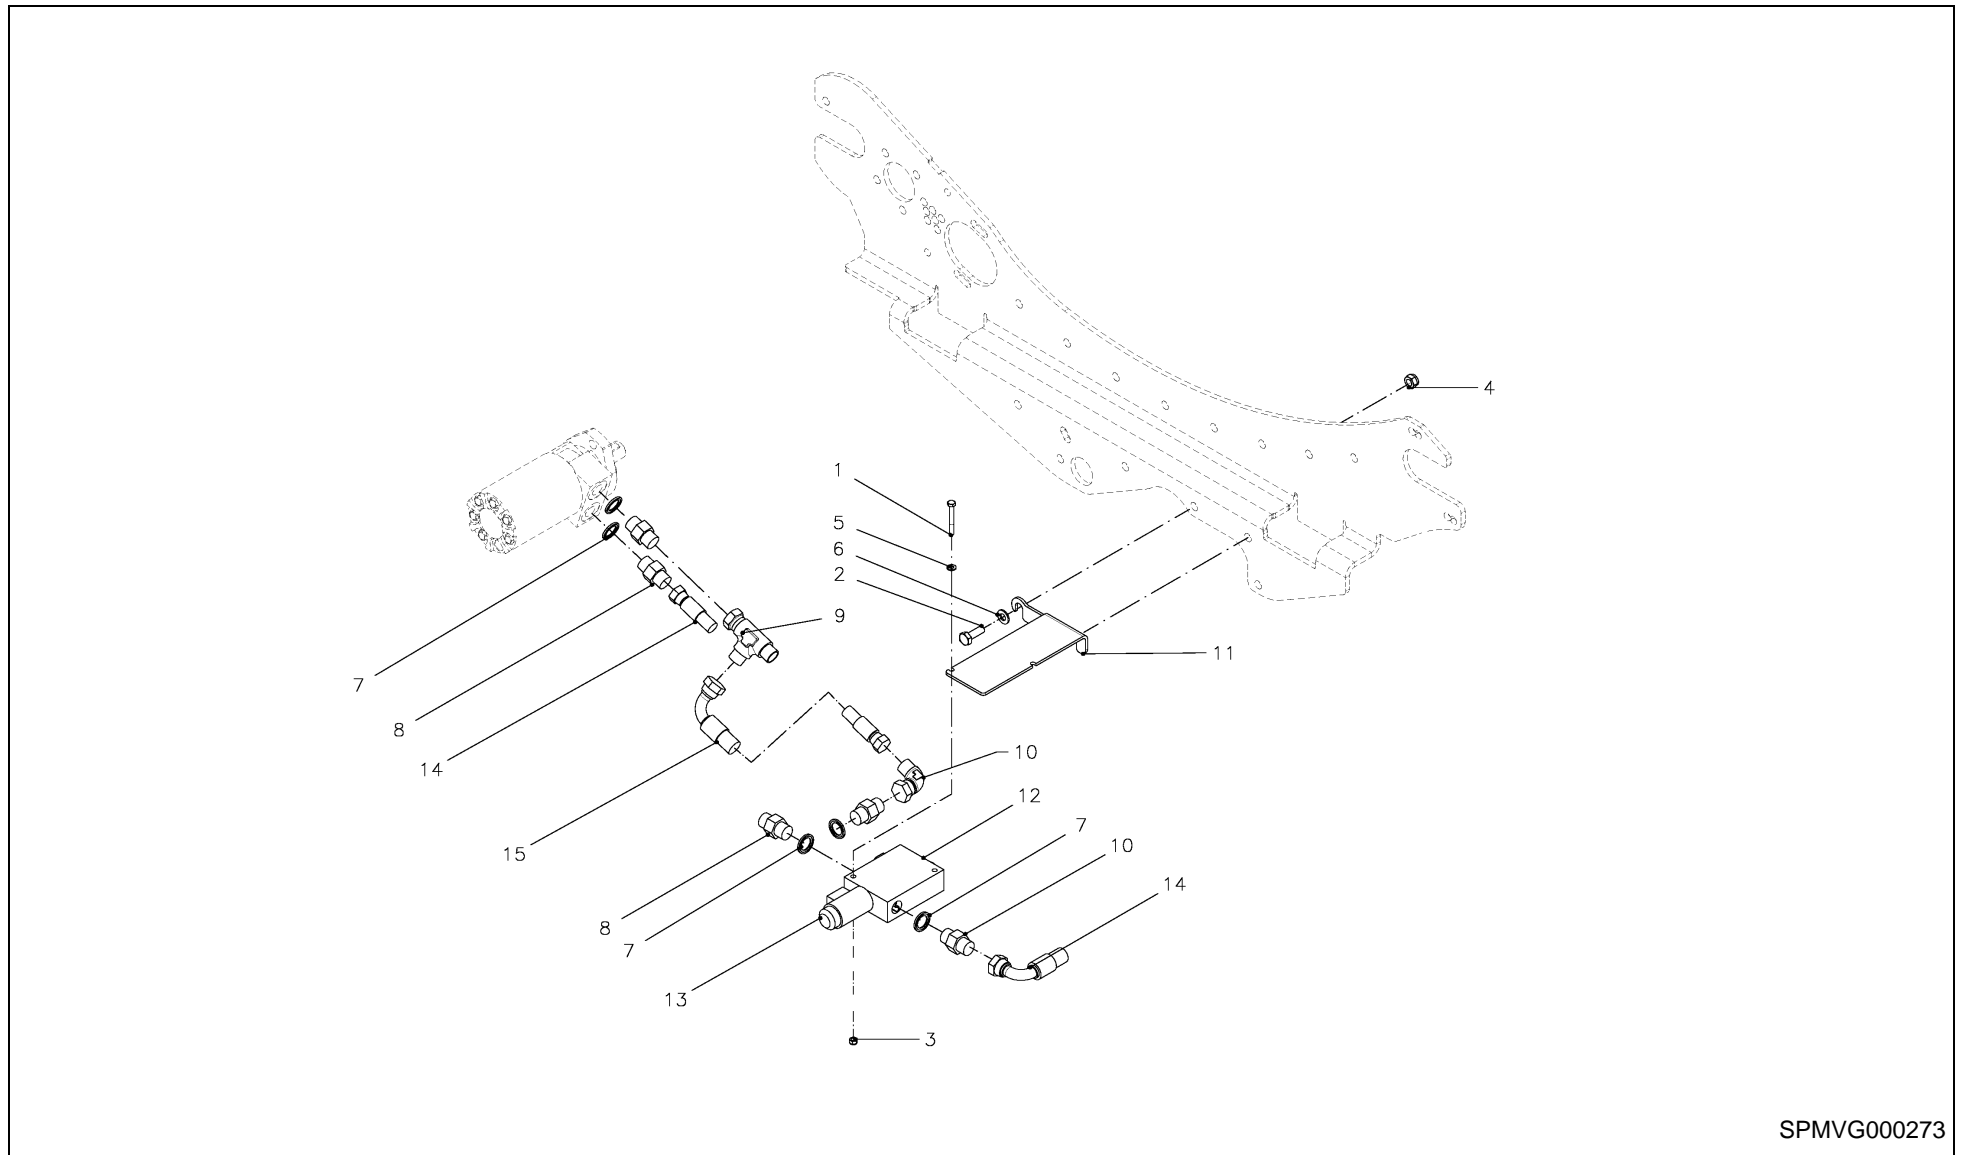

RV 1601 MKII BALEPACK / TABLE SPEED REDUCTION KID

SPMVG000273

RV 1601 MKII BALEPACK / TABLE SPEED REDUCTION KID

PosNo.	Part No.	Qty.	Description	Remark
1	KG00351261	2	HEX. BOLT M6X50 8.8	
2	KG00474361	2	HEX. SCREW M10X30 8.8	
3	KG01067361	2	LOCK NUT M6 8	
4	KG01068861	2	LOCK NUT M10 10	
5	KG01267261	4	WASHER M6	
6	KG01267461	4	WASHER M10	
7	UH219669	5	SEAL RING 1/2"	
8	UH300971	3	UNION 1/2"-1/2" BSP	
9	UH411408	1	T-COUPLING BSP	
10	UH430828	1	BSP 90DEG.O.-IN.1/2"ADJUSTABL	
11	UH454341	1	SUPPORT	
12	UH454342	1	DISTRIBUTOR	
13	VNB0444273	1	CABLE SAFETY SWITCH L=5M	
14	UH307828	2	HYD.SL.1/2" 840 I08I08-90G	
15	UH332680	1	HOSE	