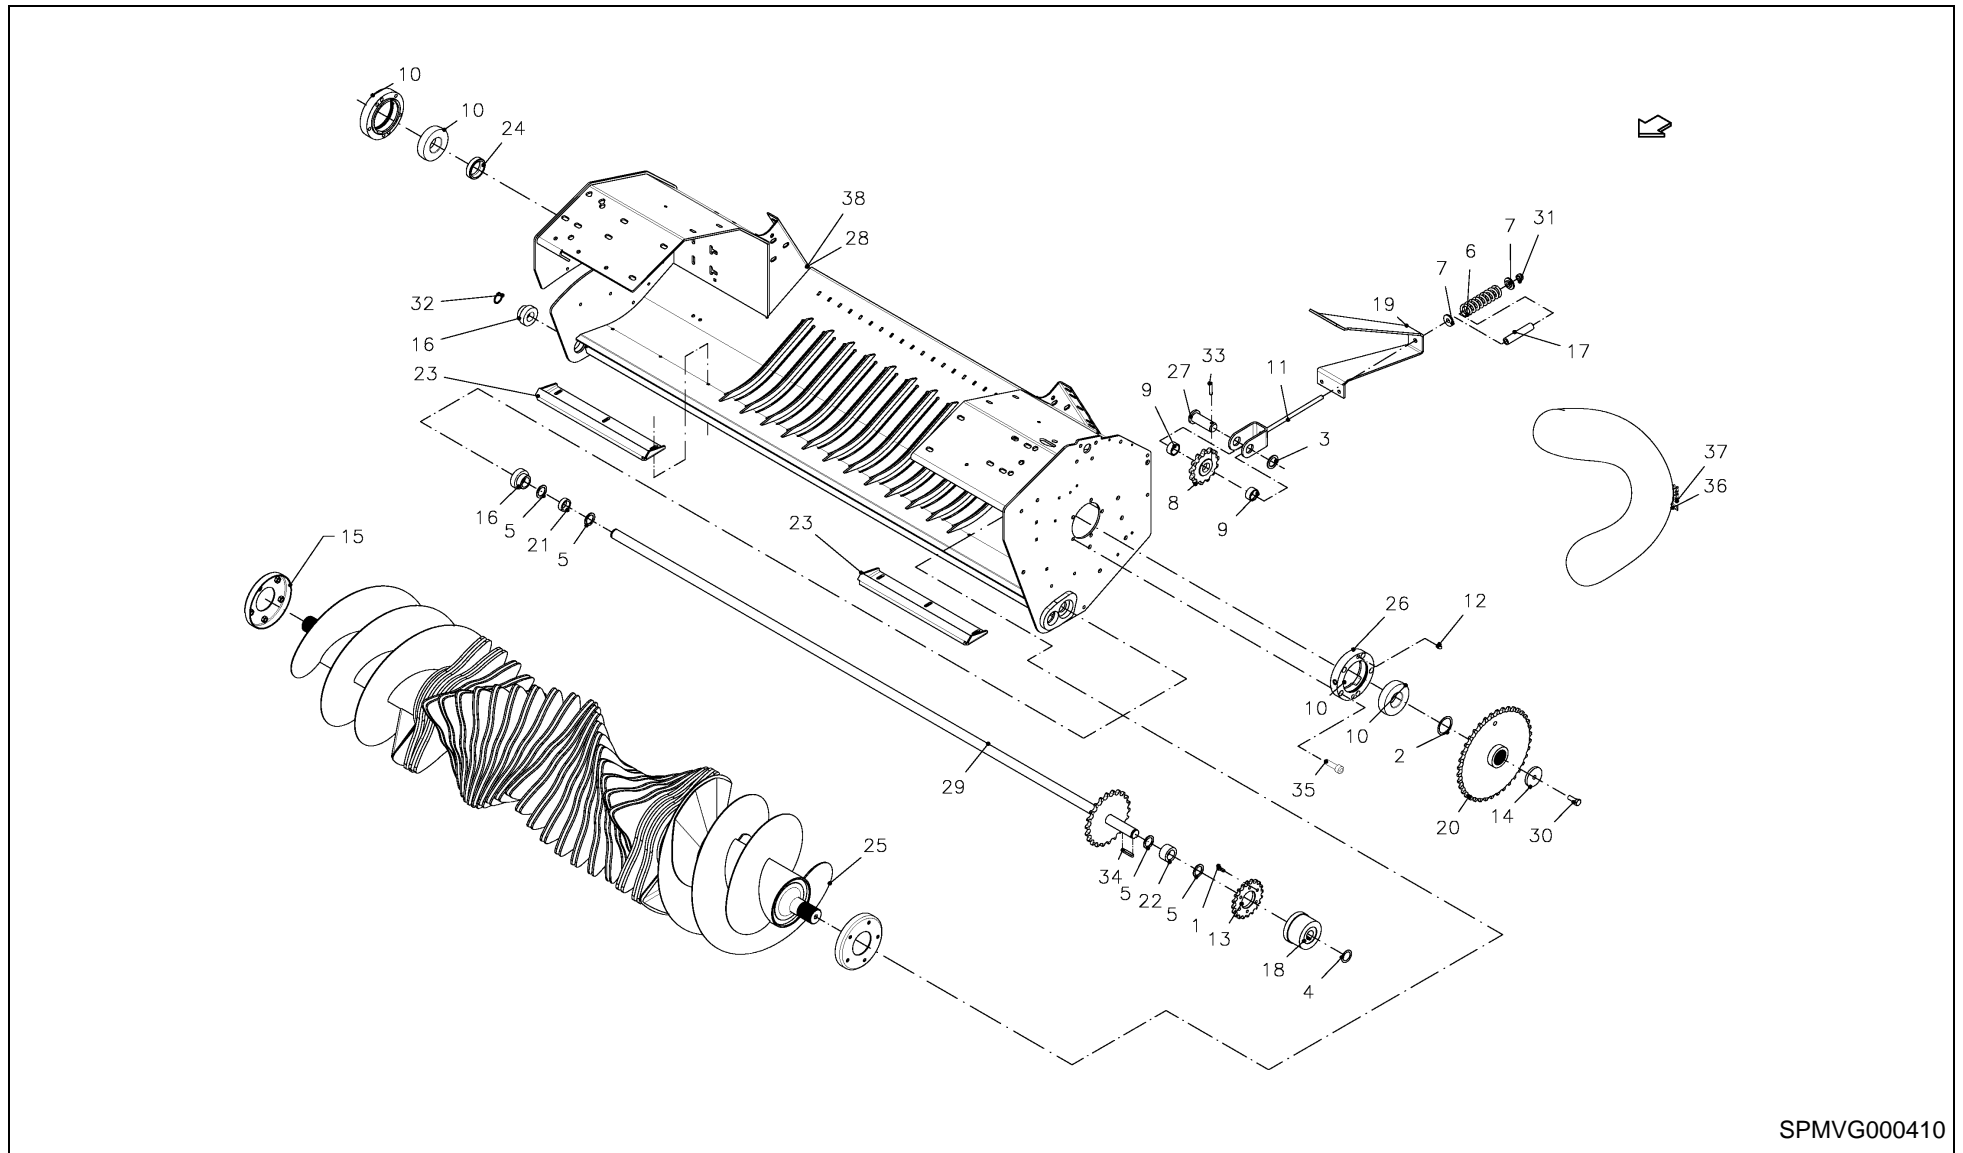

RV 1601 MKII BALEPACK / DRIVE (23-OC)

SPMVG000410

RV 1601 MKII BALEPACK / DRIVE (23-OC)

PosNo.	Part No.	Qty.	Description	Remark
1	VF01173381	6	HEX.HEAD SCREW	
2	VGMT0063	1	SHIM SET	
3	VF06214321	1	WASHER	
4	VF06214481	1	SPACER	
5	VGND3138V	4	RING	
6	VF06215432	1	COMPRESSION SPRING	
7	VF06550817	2	SPRING CUP	
8	VF06554382.86	1	CHAIN WHEEL	
9	VF16614124	2	SPACER TUBE	
10	VF16614126	2	BALL BEARING	
11	VF16614227.86	1	TENSIONER CHAIN	
12	VF16616404	2	GREASE NIPPLE	
13	VF16618017.86	1	SPROCKET	
14	VF16618448	1	WASHER	
15	VF16619098.61	2	PROTECTIVE DEVICE	
16	VF16619111	2	BEARING	
17	VF16619185	1	PIPE/TUBE	
18	VF16617905.86	1	CLUTCH	
19	VF16619877	1	SUPPORT	
20	VF16619892.86	1	SPROCKET	
21	VF16619893	1	SPACING TUBE	
22	VF16650327	2	DISTANCE PIECE	
23	VF16651307.86	2	SCRAPER	
24	VF16651696	1	BEARING RACE	
25	VF16652480.86	1	ROTOR	
26	VF16654252.86	2	LAGERUNG RE. REV.	
27	VF16654530	1	PIN	
28	VF16655895.86	1	RAHMEN	SUPER SILAGE
29	VGGB0205	1	SHAFT, DRIVE	
30	KG00476661	1	HEX. SCREW M12X35 8.8	
31	KG01068961	1	LOCK NUT M12 10	
32	KG01108862	2	CIRCLIP-A 30 X 1.5	
33	KG01191962	1	TENSION PIN 8X45	
34	KG01307200	1	KEY 8X7X45	
35	VF06273756	10	SOCKET HEAD SCREW	
36	VGND96112	1	LINK	
37	VGND96136	1	CHAIN, ROLLER, SIMPLEX	
38	VF16619855.86	1	FRAME	HYDRO PROTECT