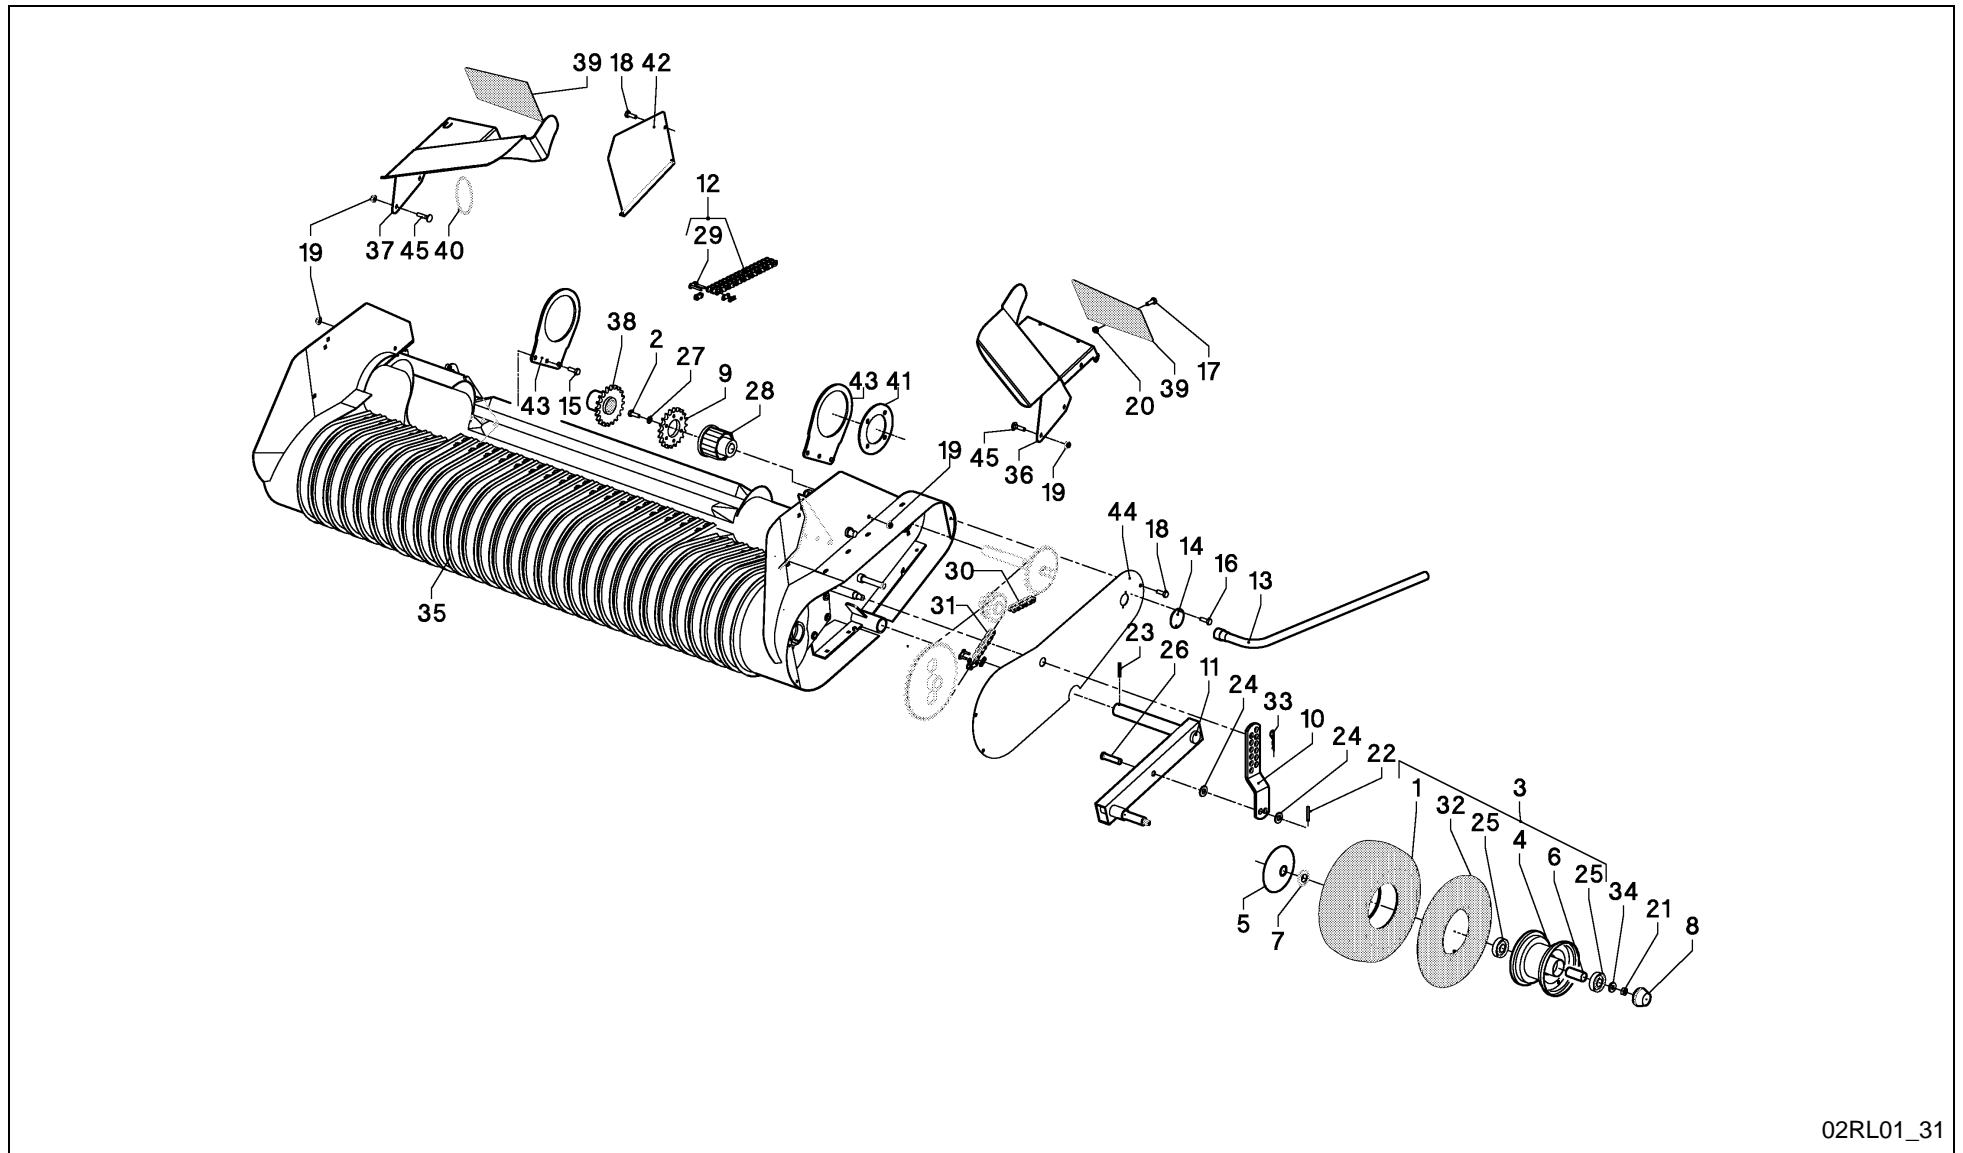

RV 1601 MKII BALEPACK / DRIVE (WPU)

02RL01_31

RV 1601 MKII BALEPACK / DRIVE (WPU)

PosNo.	Part No.	Qty.	Description	Remark
1	VF01141364	2	TYRE	
2	VF01173381	6	HEX.HEAD SCREW	
3	VF06564733	2	WHEEL	
4	VF06564735.98	2	RIM	
5	VF06564747.98	2	COVERING DISC	
6	VF06567491	2	SPACER	
7	VF06567492	2	GASKET	
8	VF06580546	2	CAP	
9	VG13813004	1	SPROCKET	
10	VF16514204.86	2	PERFORATED RAIL	
11	VF16618815.86	2	AXLE LINK	
12	VG17654007	1	CHAIN, ROLLER, DUPLEX	
13	VGBR0755	1	SPANNER	
14	VGEP402V	1	LID	
15	KG00476561	6	HEX. SCREW M12X30 8.8	
16	KG00745463	2	TAPPING SCREW 6.3X13 4.8	
17	KG00981261	4	FLANGED BOLT M8X20 90	
18	KG01000661	5	FLANGED BOLT M8X15	
19	KG01061361	8	LOCK NUT M10	
20	KG01068761	4	LOCK NUT M8 10	
21	KG01068961	1	LOCK NUT M12 10	
22	KG01186562	2	TENSION PIN 4X30	
23	KG01192062	2	TENSION PIN 8X50	
24	KG01267761	2	WASHER M16	
25	KG01378900	4	BALL BEARING 6205-2RS	
26	VGMT97V	2	PIN	
27	VGND3146V	6	CIRCLIP	
28	VGND94058	1	SLIP CLUTCH ASSY	
29	VGND96086	1	LINK, DUPL.	
30	VGND96098	1	CHAIN, ROLLER, SIMPLEX	
31	VGND96107	1	CHAIN, ROLLER, SIMPLEX	
32	VGND9779	2	AIR CHAMBER	
33	VGPZ160V	2	SPRING CLIP	
34	VGTH100V	2	RING	
35	VGWA00887	1	PICK-UP ASSY, WIDE	
36	VGWA01177	1	GUIDE FOURRAGE LH	
37	VGWA01178	1	GUIDE FOURRAGE RH	
38	VGWA056	1	SPROCKET	
39	VGWA1249	2	SEAL	
40	VGWA1250	1	RUBBER