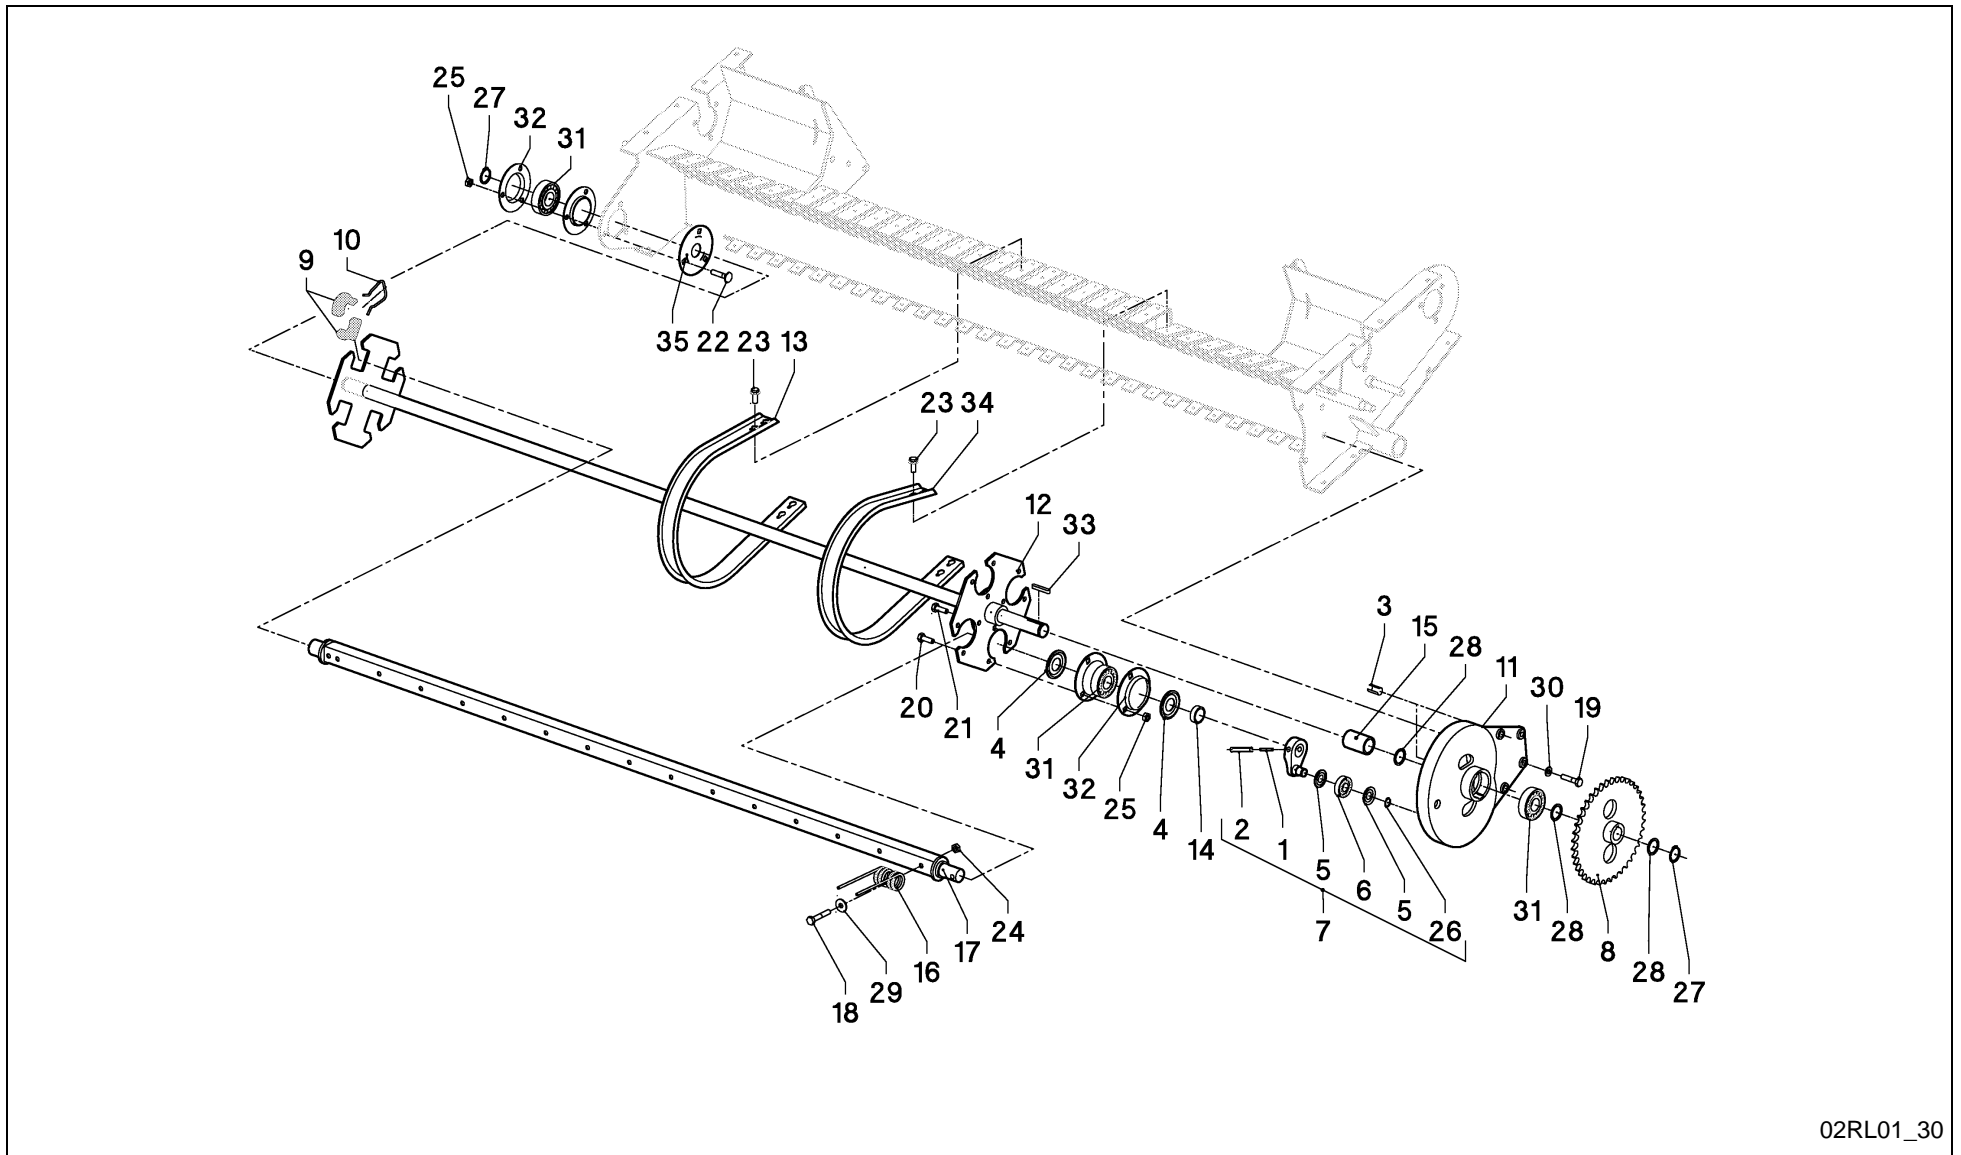

RV 1601 MKII BALEPACK / AXLE, TINE CARR. (WPU)

02RL01_30

RV 1601 MKII BALEPACK / AXLE, TINE CARR. (WPU)

PosNo.	Part No.	Qty.	Description	Remark
1	KG01190062	4	TENSION PIN 6X70	
2	VG61.05.04	4	PIN, TENSION	
3	VF01157427	2	DOWEL PIN	
4	VF01170940	2	NILOS-RING	
5	VF06214938	8	NILOSRING 6303 ZAV	
6	VF06215027	4	ROLLER	
7	VF16615203.86	4	CONTROL ARM	
8	VF16616460.86	1	SPROCKET	
9	VF16616480	8	TERMINAL RING	
10	VF16616481	4	CLIP	
11	VF16617225.86	1	GUIDE	
12	VF16617227	1	DRIVE SHAFT	
13	VF16617244	17	SHEET	
14	VF16617910	4	INTERMEDIATE TUBE	
15	VF16618011.86	1	SPACER TUBE	
16	VF16618868.86	60	FEDERZINKEN PU 4 WIND. MP 122	
17	VF16618872	4	RAKE	
18	KG00353661	60	HEX. BOLT M8X60 8.8	
19	KG00355461	4	HEX. BOLT M10X50 8.8	
20	KG00474161	8	HEX. SCREW M10X22 8.8	
21	KG00474361	4	HEX. SCREW M10X30 8.8	
22	KG00641461	3	CARRIAGE BOLT M10X25 8.8	
23	KG01000161	16	FLANGED BOLT M6X12	
24	KG01068761	60	LOCK NUT M8 10	
25	KG01068861	12	LOCK NUT M10 10	
26	KG01107562	4	CIRCLIP-A 17 X 1	
27	KG01108862	2	CIRCLIP-A 30 X 1.5	
28	VGMT00310	3	SHIM SET	
29	VGND3030V	60	WASHER, PLAIN	
30	VGND3147V	4	CIRCLIP	
31	VGND5120	3	CUSHION, ADJUSTABLE	
32	VGND5239	4	FLANGE, CUSHION	
33	VGND7002	1	KEY	
34	VGWA440	12	GUIDE	
35	VGWA649V	1	PLATE, FILLER