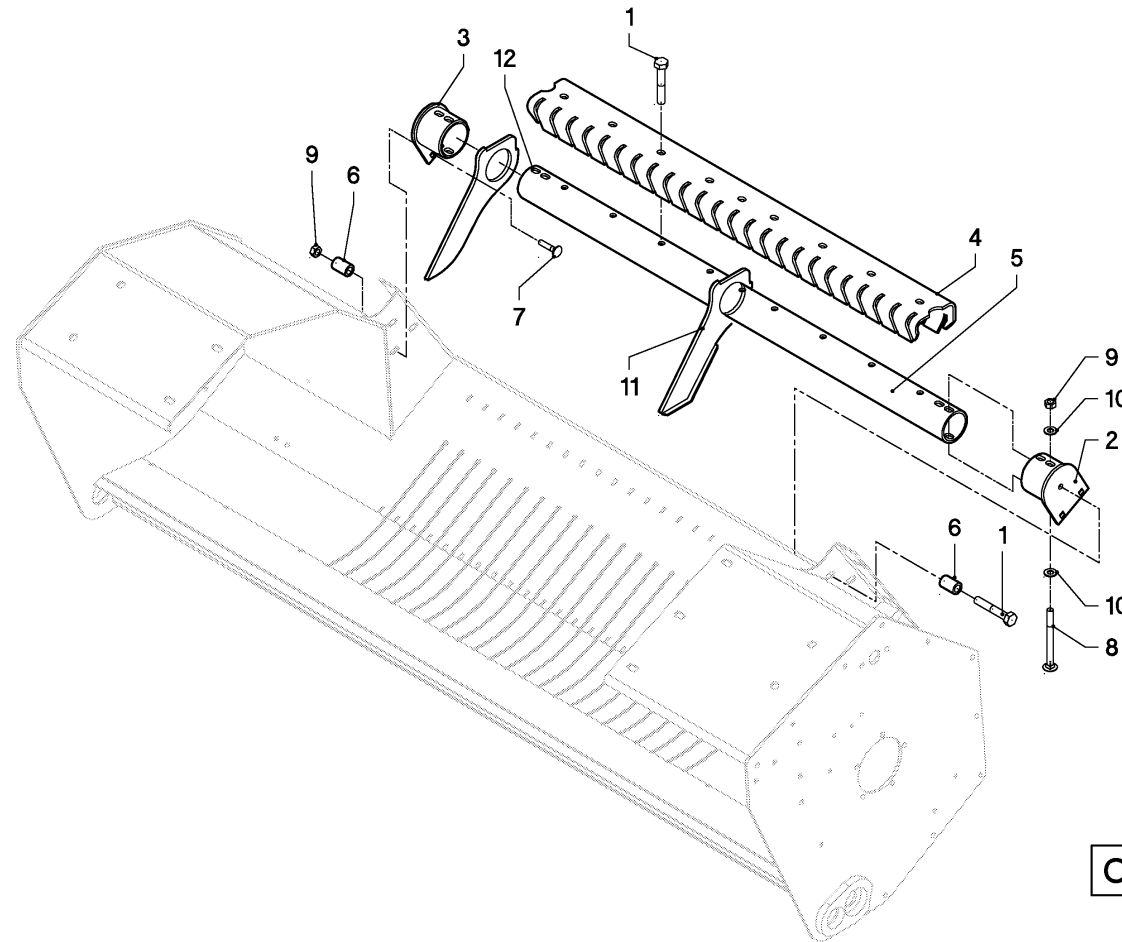

RV 1601 MKII BALEPACK / FRAME, GUIDE (23-OC)

OC-23

02RL01_47

RV 1601 MKII BALEPACK / FRAME, GUIDE (23-OC)

PosNo.	Part No.	Qty.	Description	Remark
1	VGND1495V	11	BOLT, NUTTED, SPEC.	
2	VF16619091	1	HOLDER	
3	VF16619092	1	HOLDER	
4	VF16619199	1	COMB	
5	VF16619797	1	PIPE	
6	VF16650801	6	PIPE	
7	KG00645261	4	CARRIAGE BOLT M12X50 8.8	
8	KG00646061	4	CARRIAGE BOLT M12X100 8.8	
9	KG01068961	19	LOCK NUT M12 10	
10	KG01267561	13	WASHER M12	
11	VGWA01411	18	SCRAPER	
12	VGWA1413	6	SCRAPER