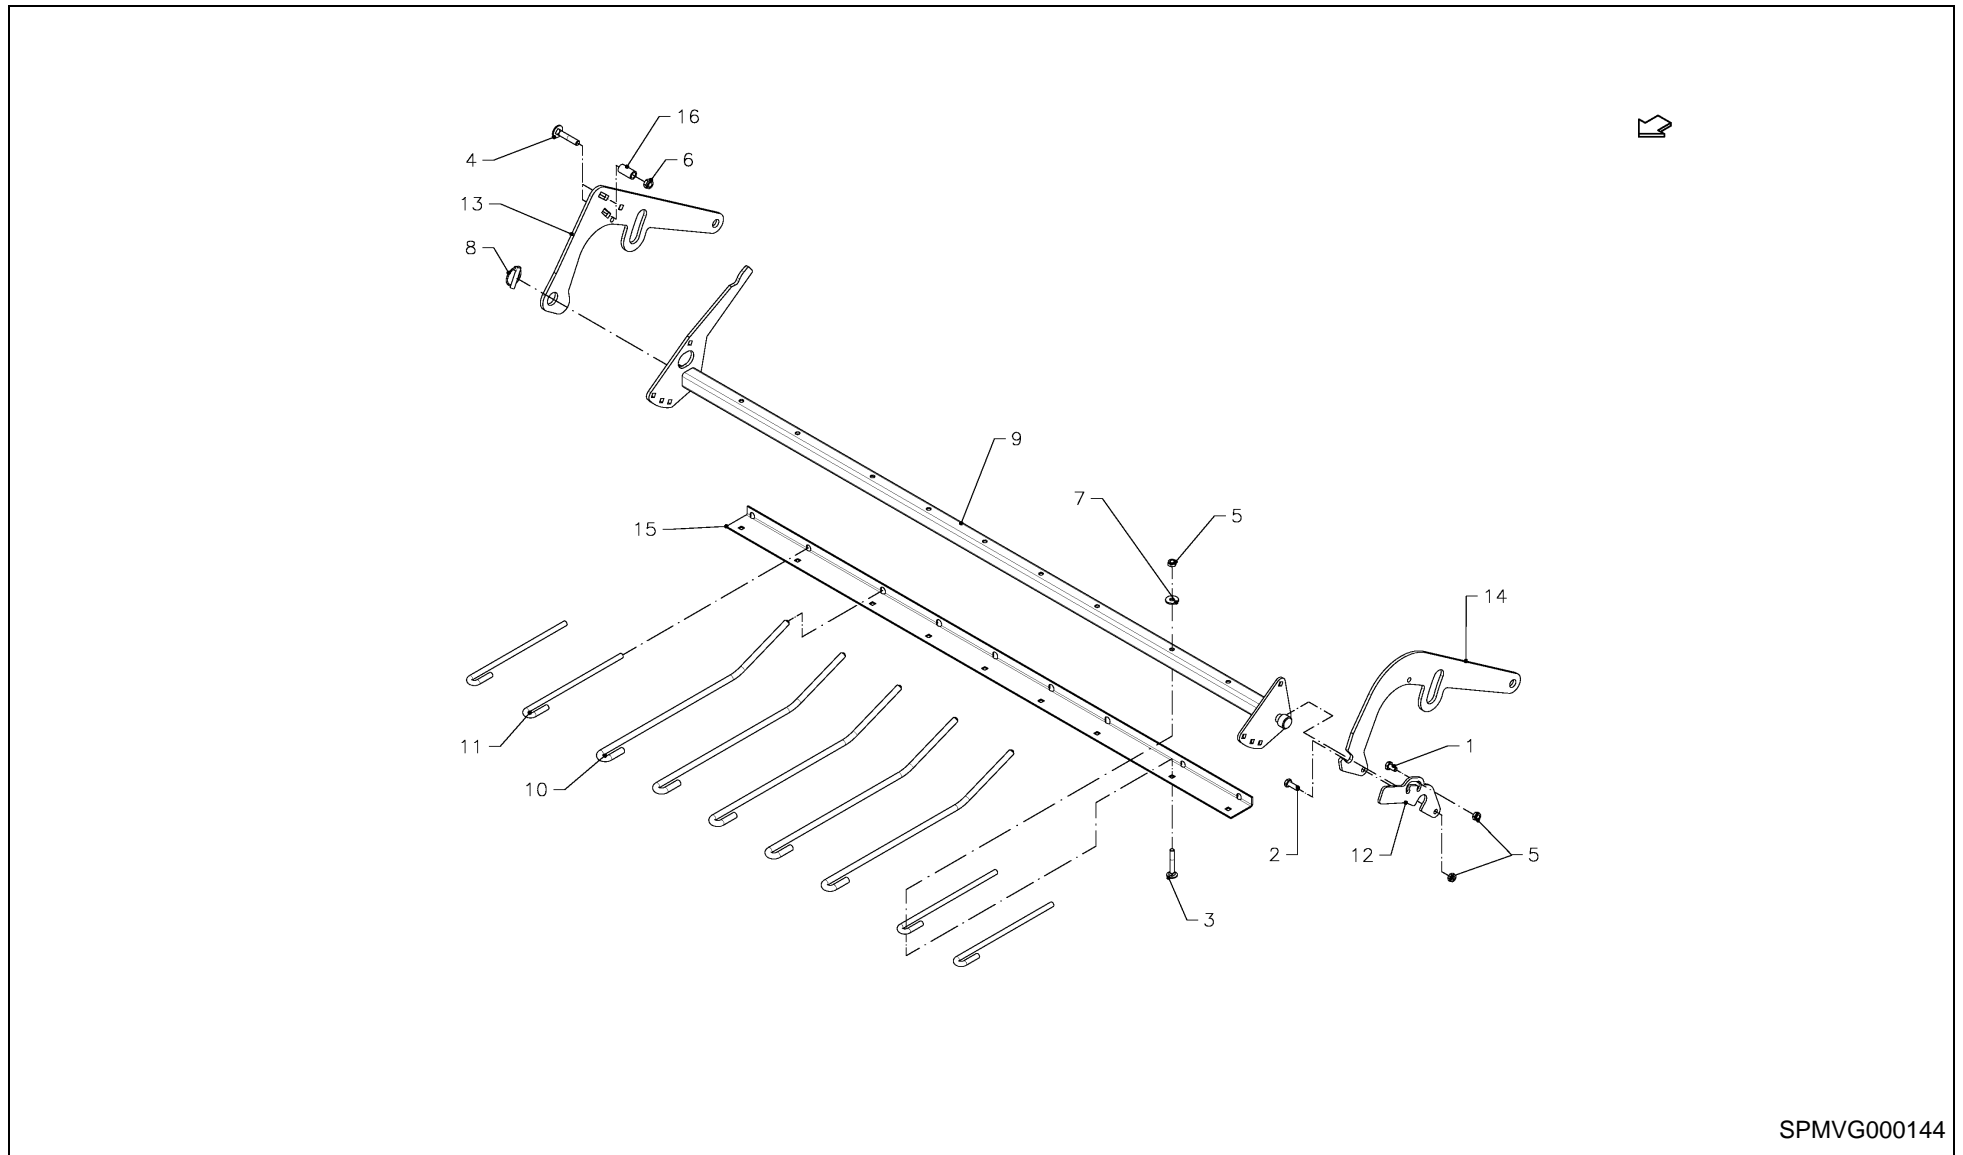

RV 1601 MKII BALEPACK / CROP GUIDE CPL. (WPU)

SPMVG000144

RV 1601 MKII BALEPACK / CROP GUIDE CPL. (WPU)

PosNo.	Part No.	Qty.	Description	Remark
1	KG00474061	1	HEX. SCREW M10X20 8.8	
2	KG00474361	1	HEX. SCREW M10X30 8.8	
3	KG00642361	9	CARRIAGE BOLT M10X70 8.8	
4	KG00645561	2	CARRIAGE BOLT M12X65 8.8	
5	KG01068861	11	LOCK NUT M10 10	
6	KG01068961	2	LOCK NUT M12 10	
7	VGMT152V	9	RING	
8	VGND9031V	1	FERGUSON BORG PEN 10	
9	VGWA0637	1	WIND GUARD	
10	VGWA1213V	5	TINE	
11	VGWA262V	4	TINE, SPRING	
12	VGWA568	1	LOCKING LEVER	
13	VGWA606	1	HOLDER, RH	
14	VGWA635	1	HOLDER, LH	
15	VGWA638	1	SUPPORT	
16	VGXD233V	2	BUSH