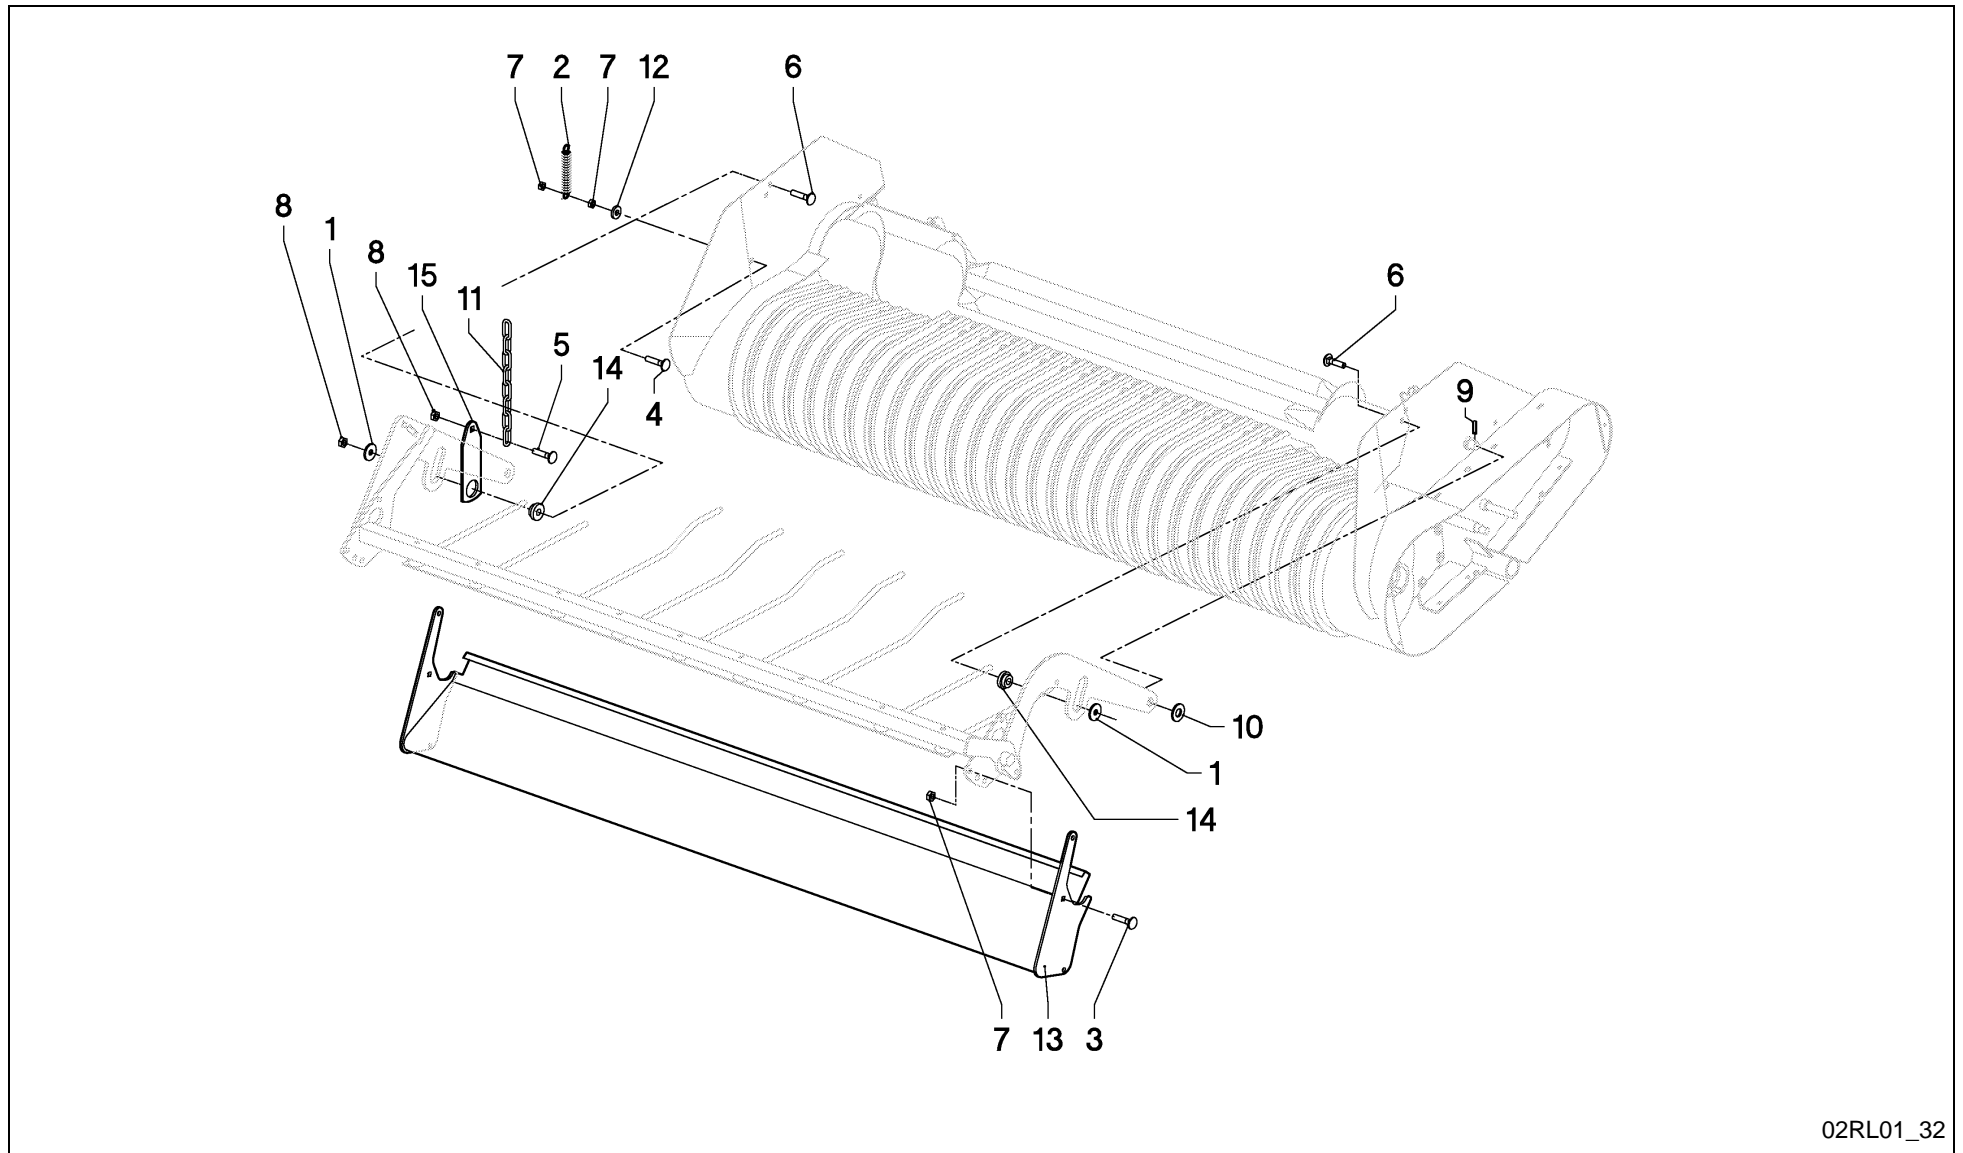

RV 1601 MKII BALEPACK / PLATE, GUIDE (WPU)

02RL01_32

RV 1601 MKII BALEPACK / PLATE, GUIDE (WPU)

PosNo.	Part No.	Qty.	Description	Remark
1	VG13925033V	2	RING	
2	VG18601321V	2	SPRING, TENSION	
3	KG00641461	4	CARRIAGE BOLT M10X25 8.8	
4	KG00641661	2	CARRIAGE BOLT M10X35 8.8	
5	KG00644761	2	CARRIAGE BOLT M12X25 8.8	
6	KG00645061	2	CARRIAGE BOLT M12X40 8.8	
7	KG01068861	8	LOCK NUT M10 10	
8	KG01068961	4	LOCK NUT M12 10	
9	KG01188162	2	TENSION PIN 5X36	
10	KG01267961	2	WASHER M20	
11	VGND98102V	2	CHAIN	
12	VGTH100V	2	RING	
13	VGWA0244	1	PLATE, GUIDE	
14	VGWA246	2	SLEEVE, CUSHION	
15	VGWA670	2	STRIP