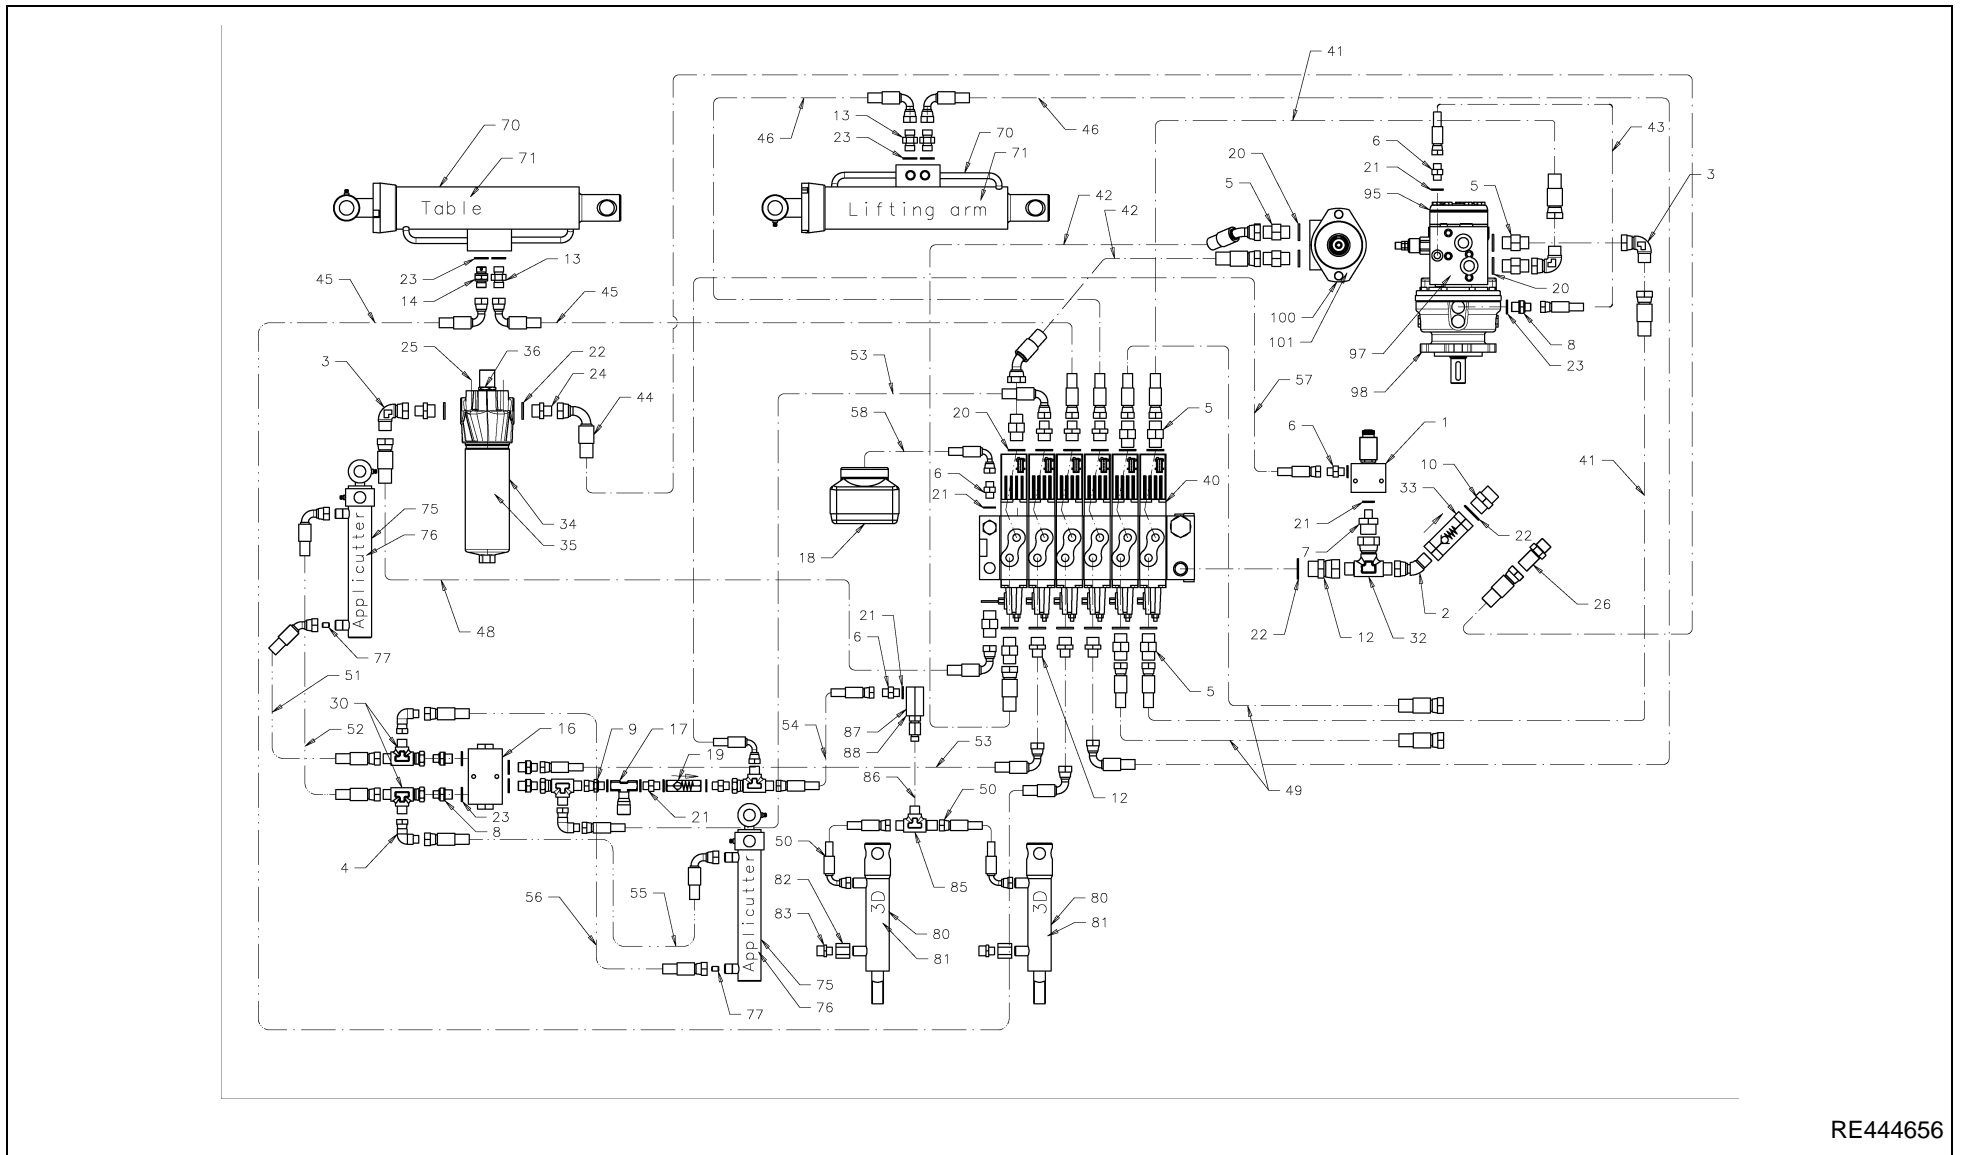

RV 1601 MKII BALEPACK / HYDRAULICS BP 3D

RE444656

RV 1601 MKII BALEPACK / HYDRAULICS BP 3D

PosNo.	Part No.	Qty.	Description	Remark
1	UH453159	1	VALVE 2/2 EVK 04/C1-12 C-A-DG 1/4"	
2	UH444760	1	BEND 3/4"	
3	UH430828	3	BSP 90DEG.O.-IN.1/2"ADJUSTABL	
4	UH307824	3	THREADED UNION	
5	UH300971	11	UNION 1/2"-1/2" BSP	
6	UH300957	6	NIPPLE R1/4"-R1/4"	
7	UH444770	1	NIPPLE 1/4"-3/4" UU	
8	UH300972	5	UNION R1/4"-R3/8"	
9	UH300979	1	ADAPTOR 1/4"	
10	UH320186	1	NIPPLE 3/4"-3/4" BSP	
11	UH307747	1	NIPPLE 3/4"-3/4" BSP	
12	UH410747	8	MALE ADAPTOR 3/8"-1/2"	
13	UH410748	3	NIPPLE	
14	KK012077	1	COUPLING 3/8 D1.7 RESTRICTOR	
16	UH451755	1	SAFETY VALVE 3/8"	
17	UH451205	1	NEEDLE VALVE 1/4"	
18	UH442918	1	OIL RESERVOIR FOR CHECK VALVE	
19	UH453160	1	CHECK VALVE	
20	UH219669	19	SEAL RING 1/2"	
21	UH300966	9	SEAL 1/4"	
22	UH306757	3	SEALRING	
23	UH410746	9	RING, SEALING	
24	UH306756	1	UNION 1/2-3/4	
25	KG01051961	1	HEX. NUT M8 8	
26	UH332545	1	BULKHEAD COUPLING 1/2" BSP UU	
30	UH307823	4	T-JUNCTION 1/4" BSP UUI	
32	UH444775	1	T-CUPLING 3/4" BSP	
33	UH444765	1	NON RETURN VALVE 3/4"-3/4"	
34	VF16655855	1	HYDR.FILT. HYDAC MFM BV/HC 95	
35	UH453411	1	FILTERELEMENT HYDAC	
40	UH444773	1	HYDR. BLOKK 3D PVG32 6 SL	
41	UH444757	2	HYDR.HOSE 1/2-5500	
42	UH444749	2	HYDR.HOSE 3/8"-2900 3/8" 2900	
43	UH440053	1	HYDR. HOSE 1/4" 470	
44	UH300987	1	HYDR. HOSE 1/2" 600	
45	UH444749	2	HYDR.HOSE 3/8"-2900 3/8" 2900	
46	UH444748	2	HYDR.HOSE 3/8"-1520 3/8" 1520	
48	UH332662	2	HYDR.HOSE 1/2"-560	
49	UH444734	2	HYDR.HOSE 1/2"-2700 1/2" 2700	
50	UH444920	2	HYDR.HOSE 3/8" 2600	