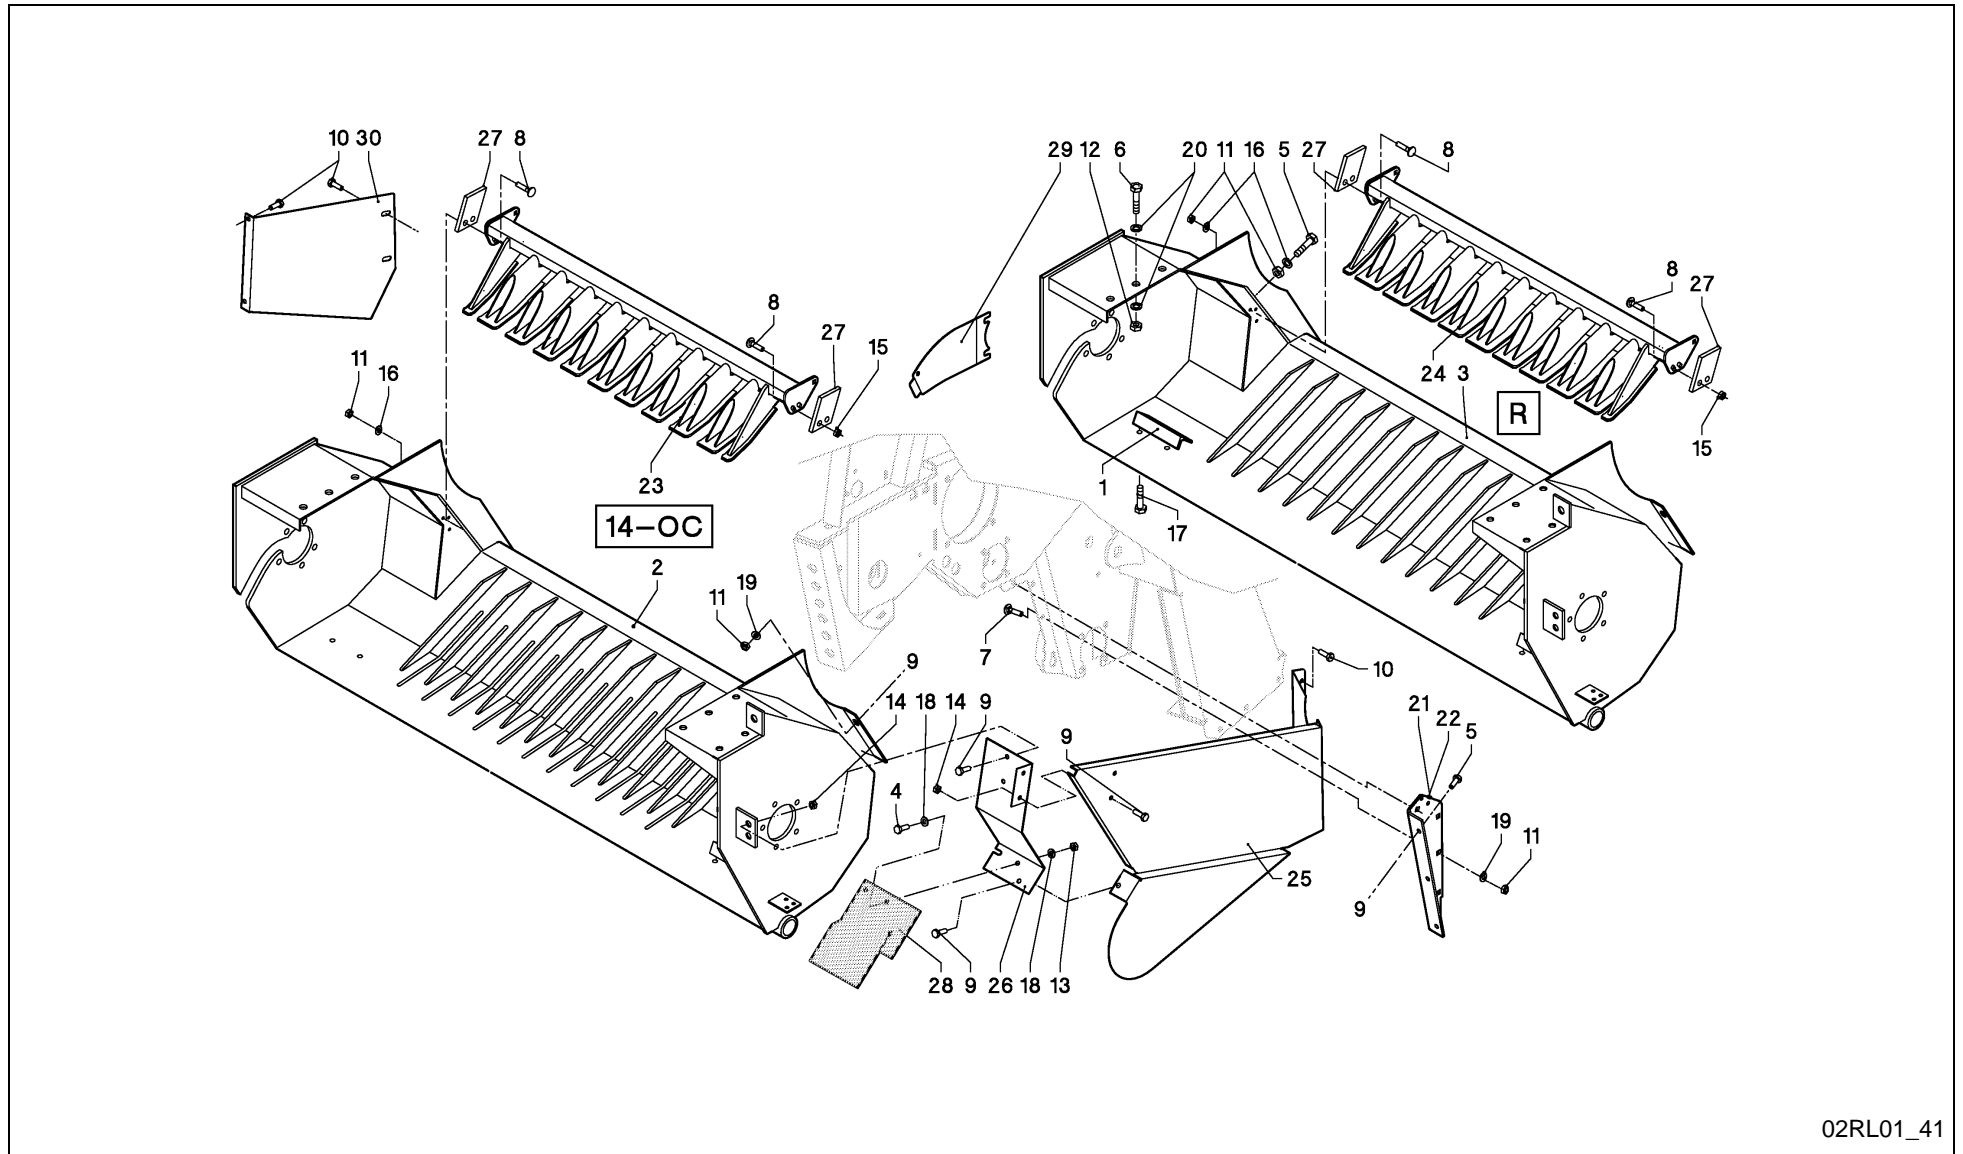

RV 1601 MKII BALEPACK / FRAME (R + 14-OC)

02RL01_41

RV 1601 MKII BALEPACK / FRAME (R + 14-OC)

PosNo.	Part No.	Qty.	Description	Remark
1	VF16617478	2	SCRAPER/WIPER	
2	VF16653020	1	CUTTER FRAME	14 OC
3	VF16653180	1	FRAME	R
4	KG00468961	2	HEX. SCREW M6X20 8.8	
5	KG00474261	12	HEX. SCREW M10X25 8.8	
6	KG00476561	4	HEX. SCREW M12X30 8.8	
7	KG00641461	6	CARRIAGE BOLT M10X25 8.8	
8	KG00641661	6	CARRIAGE BOLT M10X35 8.8	
9	KG00981261	5	FLANGED BOLT M8X20 90	
10	KG01000661	5	FLANGED BOLT M8X15	
11	KG01052061	24	HEX. NUT M10 8	
12	KG01052161	6	HEX. NUT M12 8	
13	KG01061161	2	LOCK NUT M6 8	
14	KG01061261	4	LOCK NUT M8 8	
15	KG01068861	4	LOCK NUT M10 10	
16	KG01267461	10	WASHER M10	
17	VGND1401V	4	BOLT, SCREW	
18	VGND3034V	4	WASHER, PLAIN	
19	VGND3147V	14	CIRCLIP	
20	VGND3148V	12	CIRCLIP	
21	VGWA2145K0	1	PLATE, LH	
22	VGWA1600	1	PLATE, RH	
23	VGWS0137	1	FRAME	14 OC
24	VGWS0145	1	FRAME	R
25	VGWS127	1	GUARD, PROTECT.	
26	VGWS128	1	GUARD, PROTECT.	
27	VGWS142	2	STRIP	
28	VGWS146	1	SEAL	
29	VGWS147	1	PLATE	
30	VGWS148	1	GUARD, PROTECT.