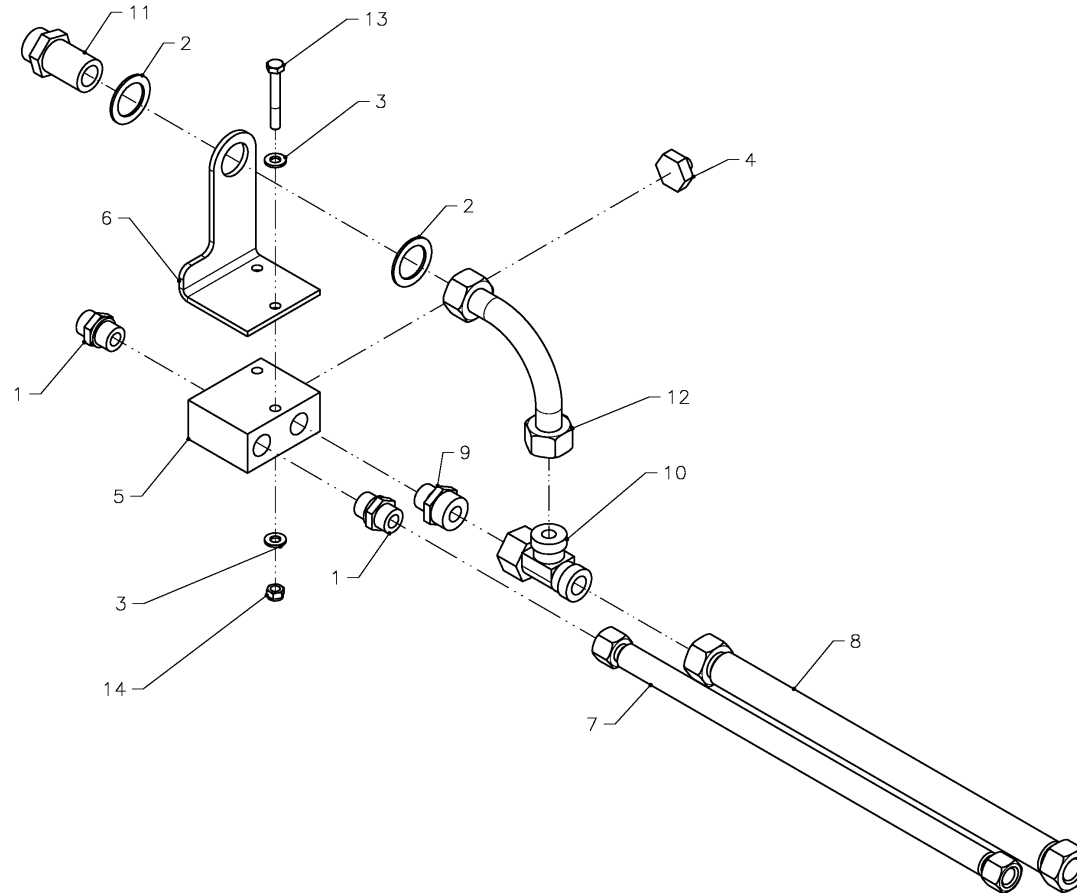

RV 1601 MKII BALEPACK / OIL FLOW DIVIDER

D04

SPMVF000326

SPMVF000326

RV 1601 MKII BALEPACK / OIL FLOW DIVIDER

PosNo.	Part No.	Qty.	Description	Remark
1	VF02953373	2	SCREW-IN NIPPLE	
2	VF06214234	2	WASHER	
3	VF06214246	4	WASHER	
4	VF16650881	1	VALVE	
5	VF16650882	1	HOUSING	
6	VF16651169	1	SUPPORT	
7	VF16651171	1	HYDR.HOSE	
8	VF16651172	1	HYDR.HOSE	
9	VF16651173	1	THREADED UNION	
10	VF16651174	1	THREADED UNION	
11	VF16651176	1	THREADED UNION	
12	VF16651178	1	HYDR. PIPE	
13	KG00353661	2	HEX. BOLT M8X60 8.8	
14	KG01068761	2	LOCK NUT M8 10