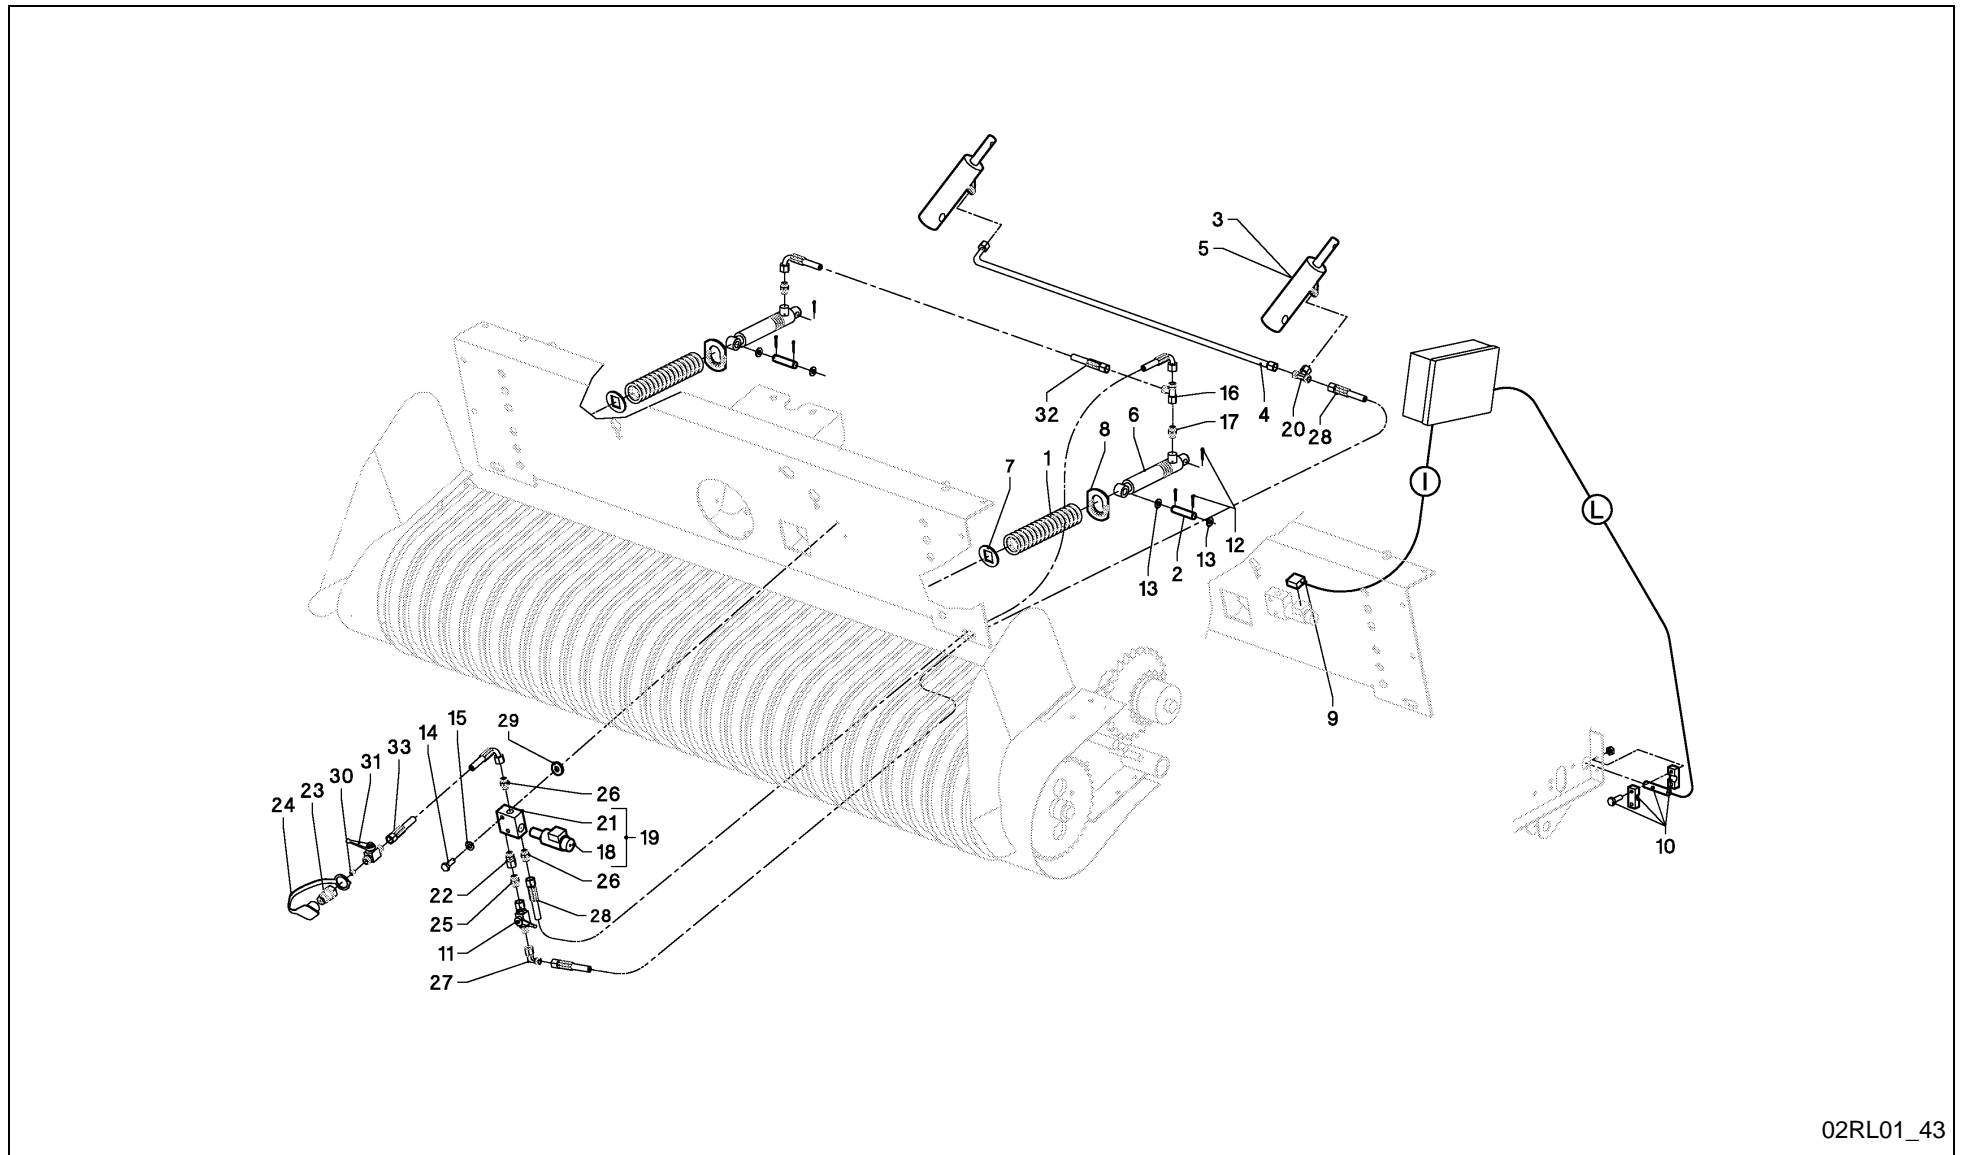

RV 1601 MKII BALEPACK / CYLINDER, PICK-UP (14-OC + 23-OC SS)

02RL01_43

RV 1601 MKII BALEPACK / CYLINDER, PICK-UP (14-OC + 23-OC SS)

PosNo.	Part No.	Qty.	Description	Remark
1	VF06215425	2	COMPRESSION SPRING	
2	VF06576501	2	PIN	
3	VF06579628	2	HYDR. CYLINDER	
4	VF16512957	1	PIPE/LINE	
5	VF16513632		SEALING SET	GIVE QUANTITY WHEN ORDERING
6	VF16514629	2	HYDR. RAM	
7	VF16519184	2	WASHER/DISC/PLATE	
8	VF16618323	2	CLIP	
9	VNB0271073	1	CABLE VALVE L=1.1M	
10	VNB0446473	1	SENSOR ASSY PROX PLAST L=2M	
11	VGBF00349	1	VALVE ASSY, SHUT-OFF	
12	KG01251561	6	SPLIT PIN 4X25 ST	
13	KG01267761	4	WASHER M16	
14	VGND1472V	2	BOLT, TAPTITE	
15	VGND3122V	2	WASHER, PLAIN	
16	VGND92032V	1	MALE STUD TEE STUD BARREL, ADJ	
17	VGND92114V	2	COUPLING	
18	VGND92198	1	SELECTOR VALVE	
19	VGND92197	1	BODY, VALVE	
20	VGND92154V	1	T-COUPLING, ADJUSTABLE	
21	VGND92159	1	BLOCK, HYDR.	
22	VGND9392V	1	COUPLING	
23	VGTP00512	1	QUICK-DISCONNECT PLUG, MALE	
24	VGND9607	1	COVER, DUST	
25	VGND9807V	1	STUD COUPLING, MALE	
26	VGND9869V	2	STUD COUPLING	
27	VGND9906V	1	ELBOW COUPLING, ADJUSTABLE	
28	VGRL299	2	HOSE, HP	
29	VGTH100V	2	RING	
30	VGTP438	1	THROTTLE, SCREW	
31	VGWA00659	1	VALVE, SHUT-OFF	
32	VGWA549	1	HOSE, HP	
33	VGXD64	1	HOSE, HP