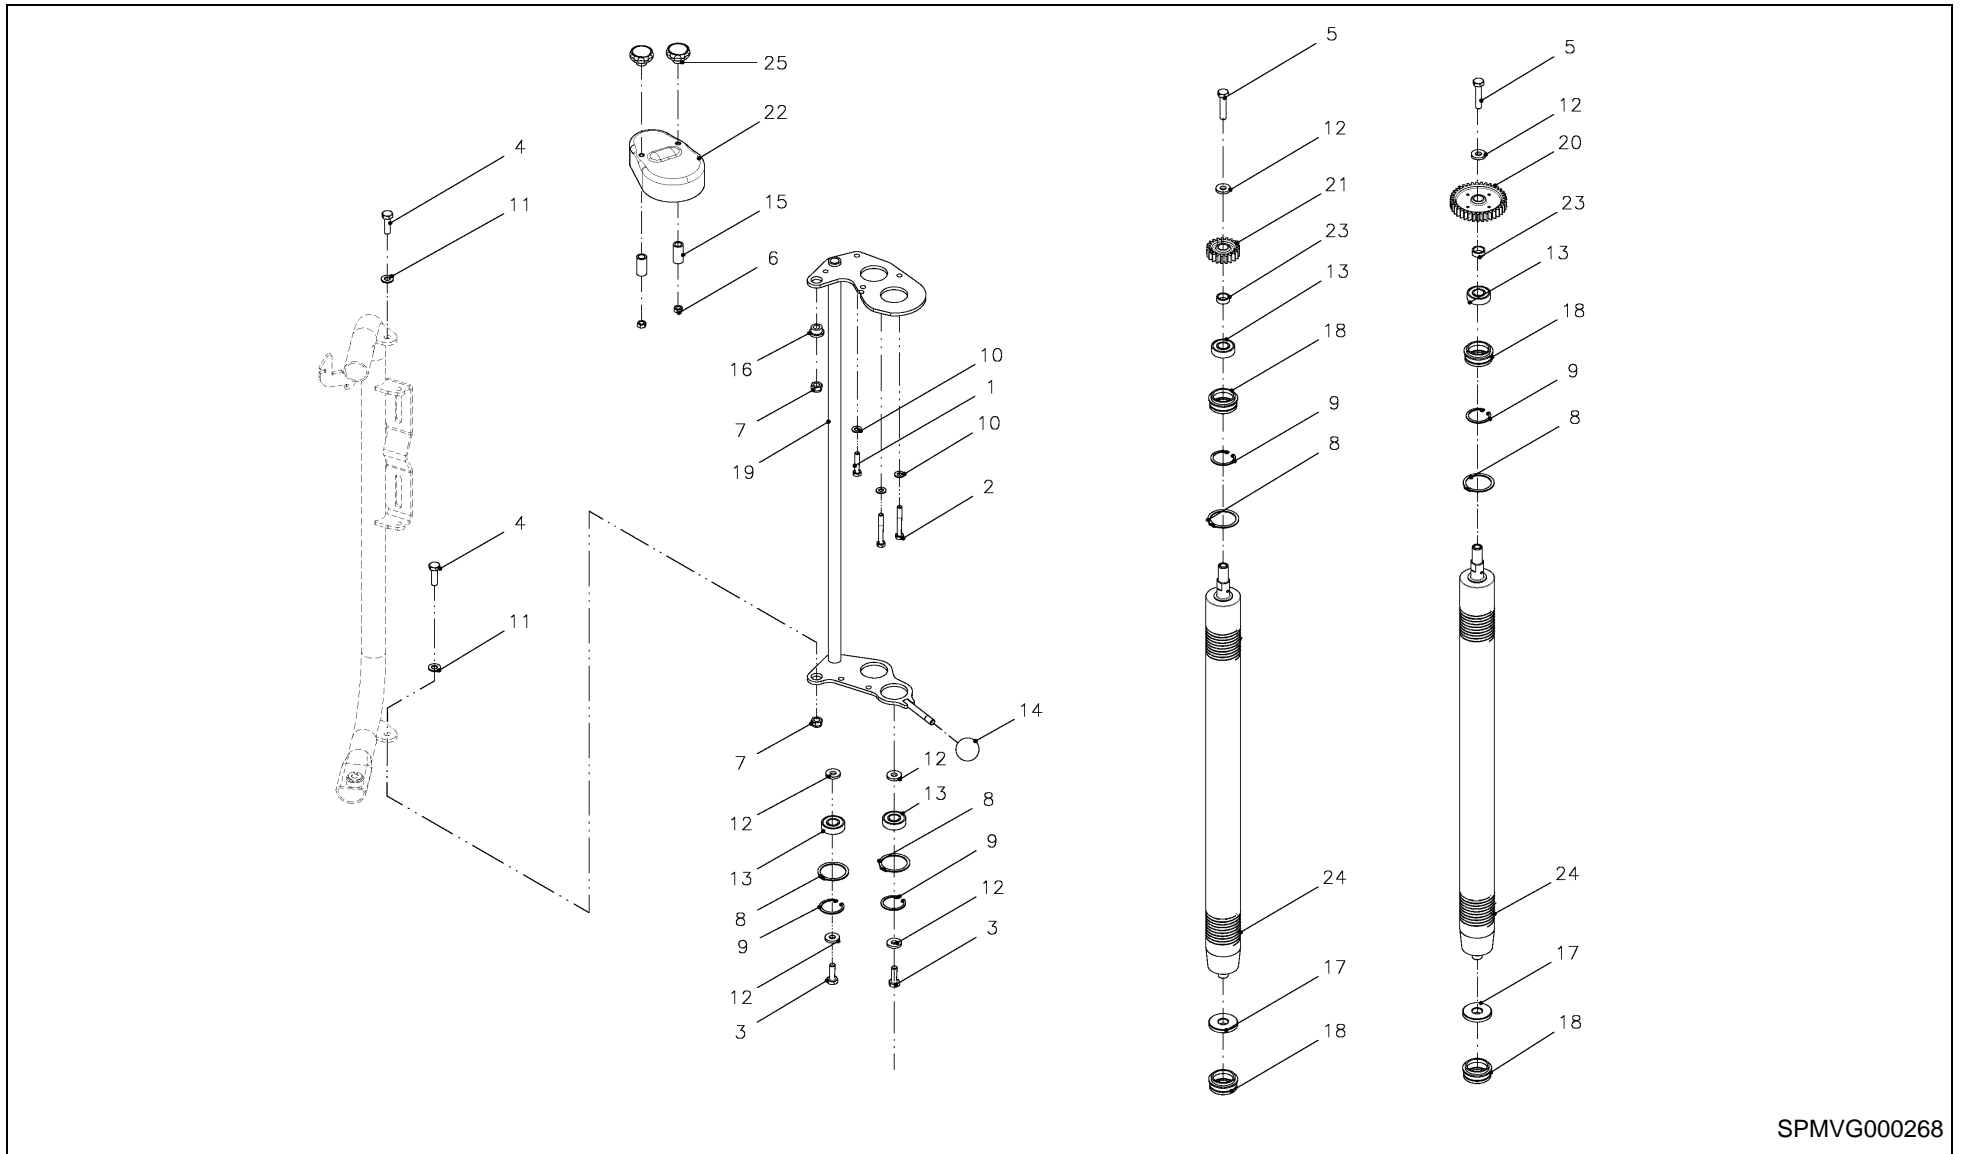

RV 1601 MKII BALEPACK / PRE-STRETCHER

SPMVG000268

RV 1601 MKII BALEPACK / PRE-STRETCHER

PosNo.	Part No.	Qty.	Description	Remark
1	KG00353261	1	HEX. BOLT M8X40 8.8	
2	KG00353661	2	HEX. BOLT M8X60 8.8	
3	KG00474361	2	HEX. SCREW M10X30 8.8	
4	KG00474461	2	HEX. SCREW M10X35 8.8	
5	KG00474761	2	HEX. SCREW M10X50 8.8	
6	KG01051961	3	HEX. NUT M8 8	
7	KG01068861	2	LOCK NUT M10 10	
8	KG01110200	4	CIRCLIP-A 47 X 1.75	
9	KG01128000	4	CIRCLIP-B 40 X 1.75	
10	KG01267361	3	WASHER M8	
11	KG01267461	2	WASHER M10	
12	KG01273661	6	WASHER M10	
13	KG01475400	4	BALL BEARING 6203-2RS C3	
14	UH255767	1	KNOB	
15	UH256941	2	SPACER Ø11.4-Ø17.2X35	
16	UH300562	2	BUSHING Ø11X13-Ø19/9	
17	UH410883	2	BEARING COVER	
18	UH410884	4	BEARING HOUSING	
19	UH442966-K	1	ROLL HOLDER W.	
20	UH442970	1	SPROCKET M2.5/37-Ø17	
21	UH442971	1	SPROCKET M2.5/21T-Ø17	
22	UH442973	1	COVER	
23	UH442976	2	BUSHING 17,5-22X8	
24	UH443020	2	STRETCH ROLLER 750MM ALU.	
25	UH855378	2	HANDWHEEL M8