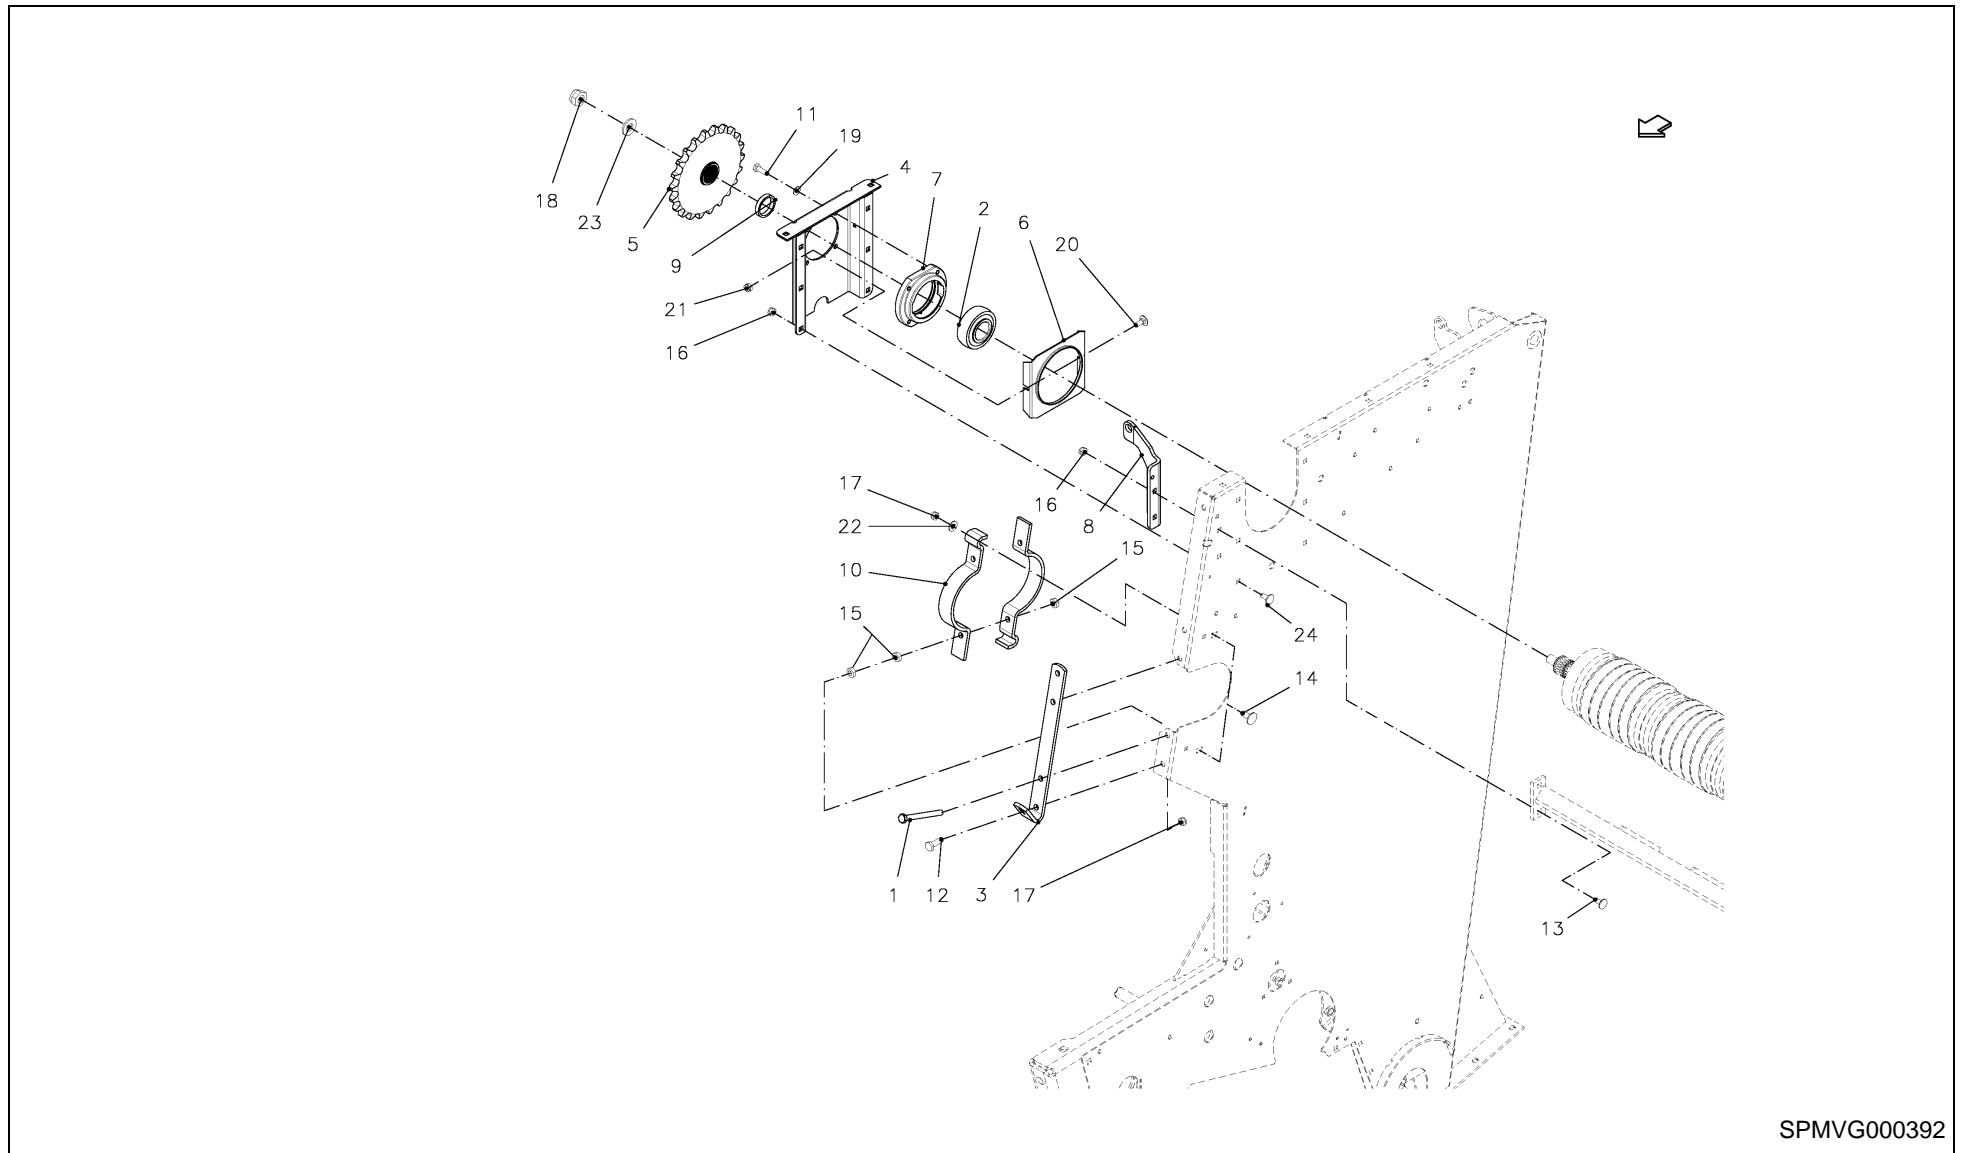

RV 1601 MKII BALEPACK / ROLLERS, R

SPMVG000392

RV 1601 MKII BALEPACK / ROLLERS, R

PosNo.	Part No.	Qty.	Description	Remark
1	KG00478061	2	HEX. SCREW M12X130 8.8	
2	VGND5277	1	CUSHION, BALL, ADJUSTABLE	
3	VGRL287K0	1	STRIP	
4	VGWA02054K0	1	SUPPORT	
5	VGWA02057	1	SPROCKET	
6	VGWA1363V	1	PLATE, FILLER	
7	VGWA2055	1	HOUSING, CUSHION	
8	VGWA2061K0	1	SUPPORT, RH	
9	VGWA2069V	1	SLEEVE, SPACING	
10	VGWA366	2	BRACE	
11	KG00474261	4	HEX. SCREW M10X25 8.8	
12	KG00476561	2	HEX. SCREW M12X30 8.8	
13	KG00641561	2	CARRIAGE BOLT M10X30 8.8	
14	KG00641961	2	CARRIAGE BOLT M10X50 8.8	
15	KG01052161	6	HEX. NUT M12 8	
16	KG01068861	8	LOCK NUT M10 10	
17	KG01068961	4	LOCK NUT M12 10	
18	KG01069261	1	NUT, LOCK	
19	VGND3147V	8	CIRCLIP	
20	KG00638961	2	CARRIAGE BOLT M8X16 8.8	
21	KG01061261	2	LOCK NUT M8 8	
22	VGTH100V	2	RING	
23	VGWA491V	1	RING	
24	KG00641461	6	CARRIAGE BOLT M10X25 8.8