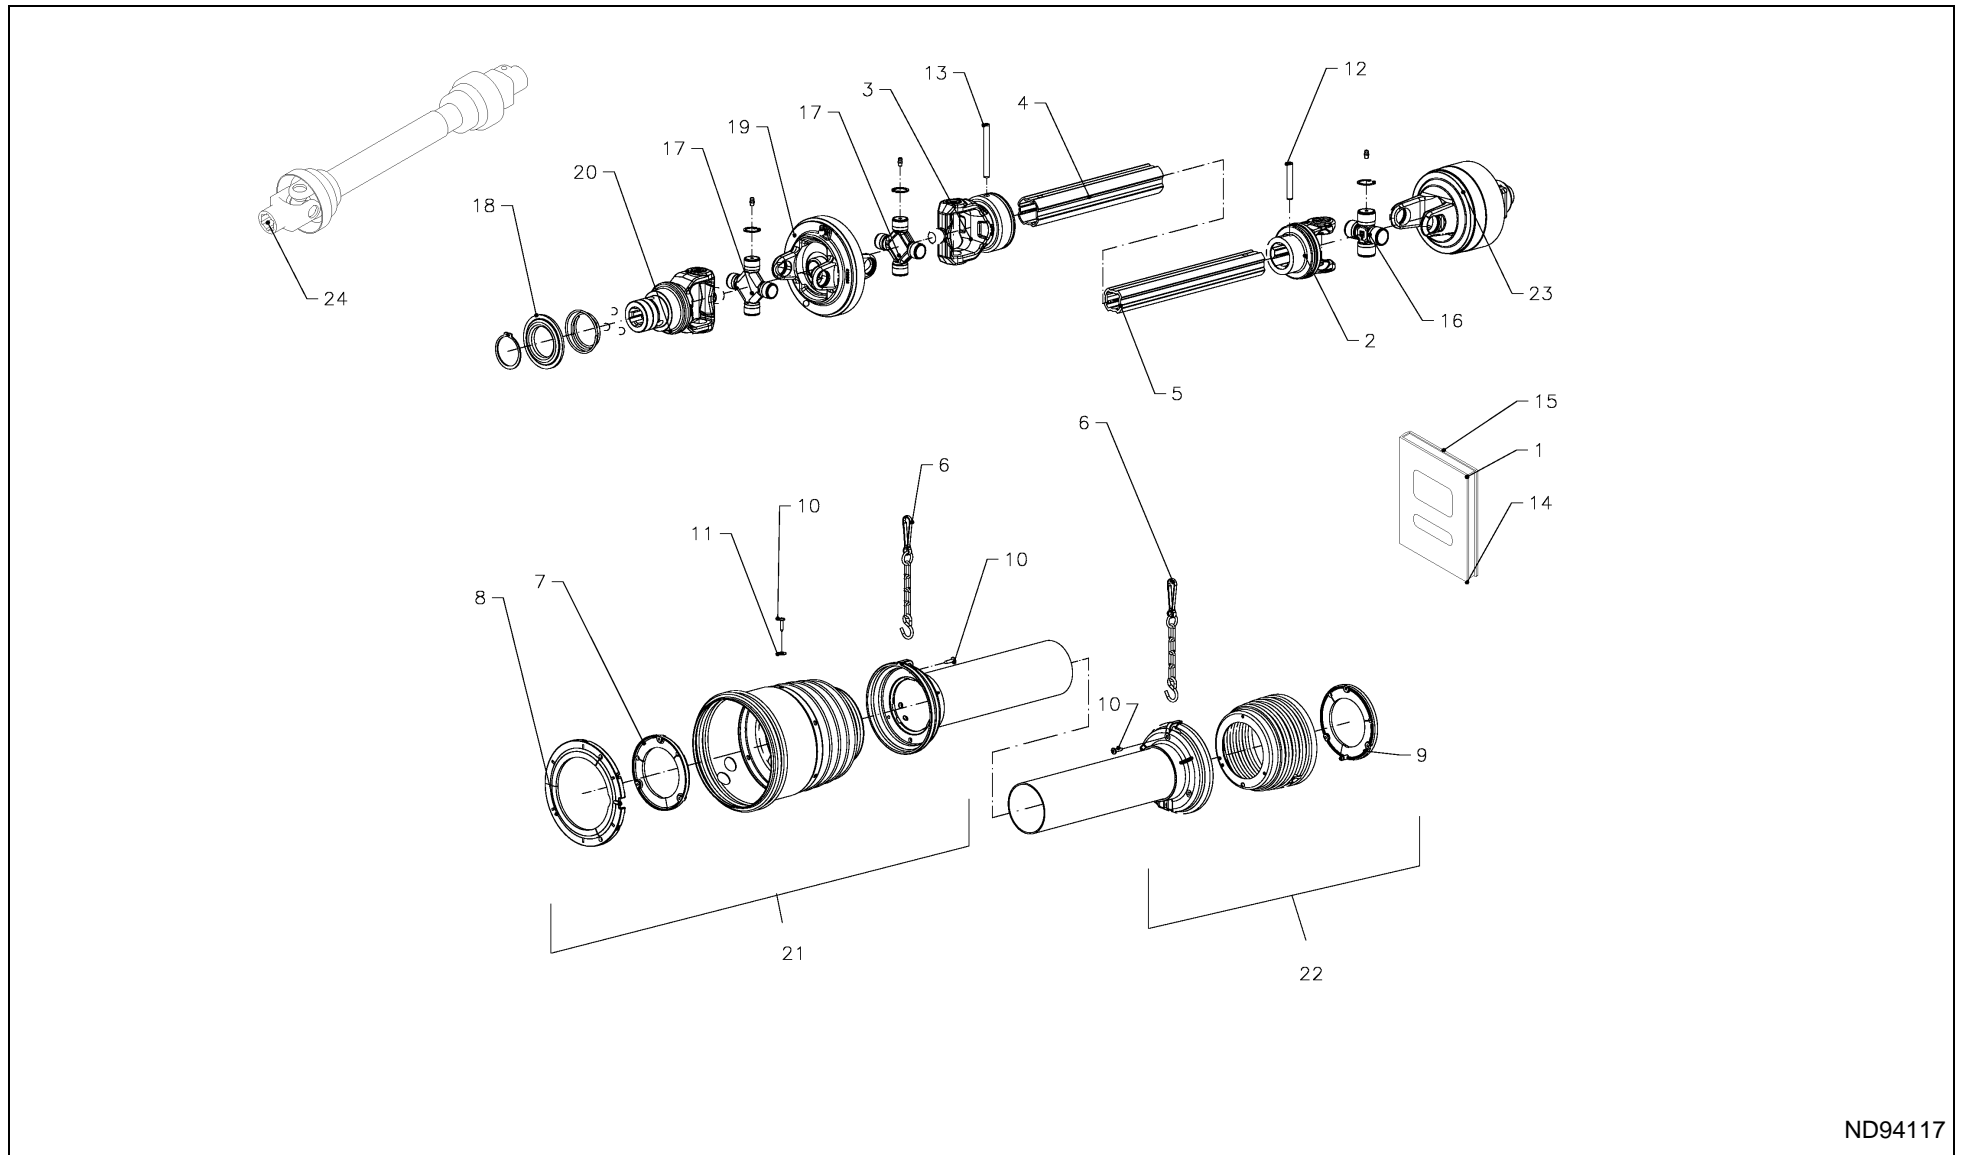

RV 1601 MKII BALEPACK / SHAFT, UNIV. JOINT (R+14-OC + XL-R)

ND94117

RV 1601 MKII BALEPACK / SHAFT, UNIV. JOINT (R+14-OC + XL-R)

PosNo.	Part No.	Qty.	Description	Remark
1	BV399143000	1	SAFETY DECAL	
2	BV204S66854	1	YOKE	
3	BV2150G6871	1	YOKE	
4	BV2253Q1055	1	PIPE, PROFILE, OUTER	
5	BV2453N1070	1	PIPE, PROFILE, INNER	
6	VG82.36.08	2	KETTING, BORG- L=600	
7	BV2550G0001R02	1	RING	
8	BV2550G0024R02	1	RING	
9	BV2550G0002R02	1	RING	
10	BV310001431R30	3	SCREW	
11	BV332001020R30	1	WASHER, PLAIN	
12	VG61.05.04	1	PIN, TENSION	
13	BV341103000R10	1	PIN, TENSION	
14	BV399CEE051	1	SAFETY DECAL UNIV.JOINT SHAFT	
15	BV399CEE053	1	OPERATION MANUAL	
16	BV4120G0012R40	1	CROSS ASSY	
17	BV4120G0051R30	2	CROSS ASSY	
18	BV435000323R	1	LOCK ASSY	
19	BV5110G0061	1	YOKE, DOUBLE	
20	BV5730G0384	1	YOKE, QUICK-DISCONNECT	
21	BV5ES6121CEWS	1	GUARD HALF, OUTER	
22	BV5IS6121CEWS	1	GUARD HALF, INNER	
23	BV6WG157003R	1	COUPLING, CAM	
24	VGND94117	1	SHAFT, UNIV. JOINT