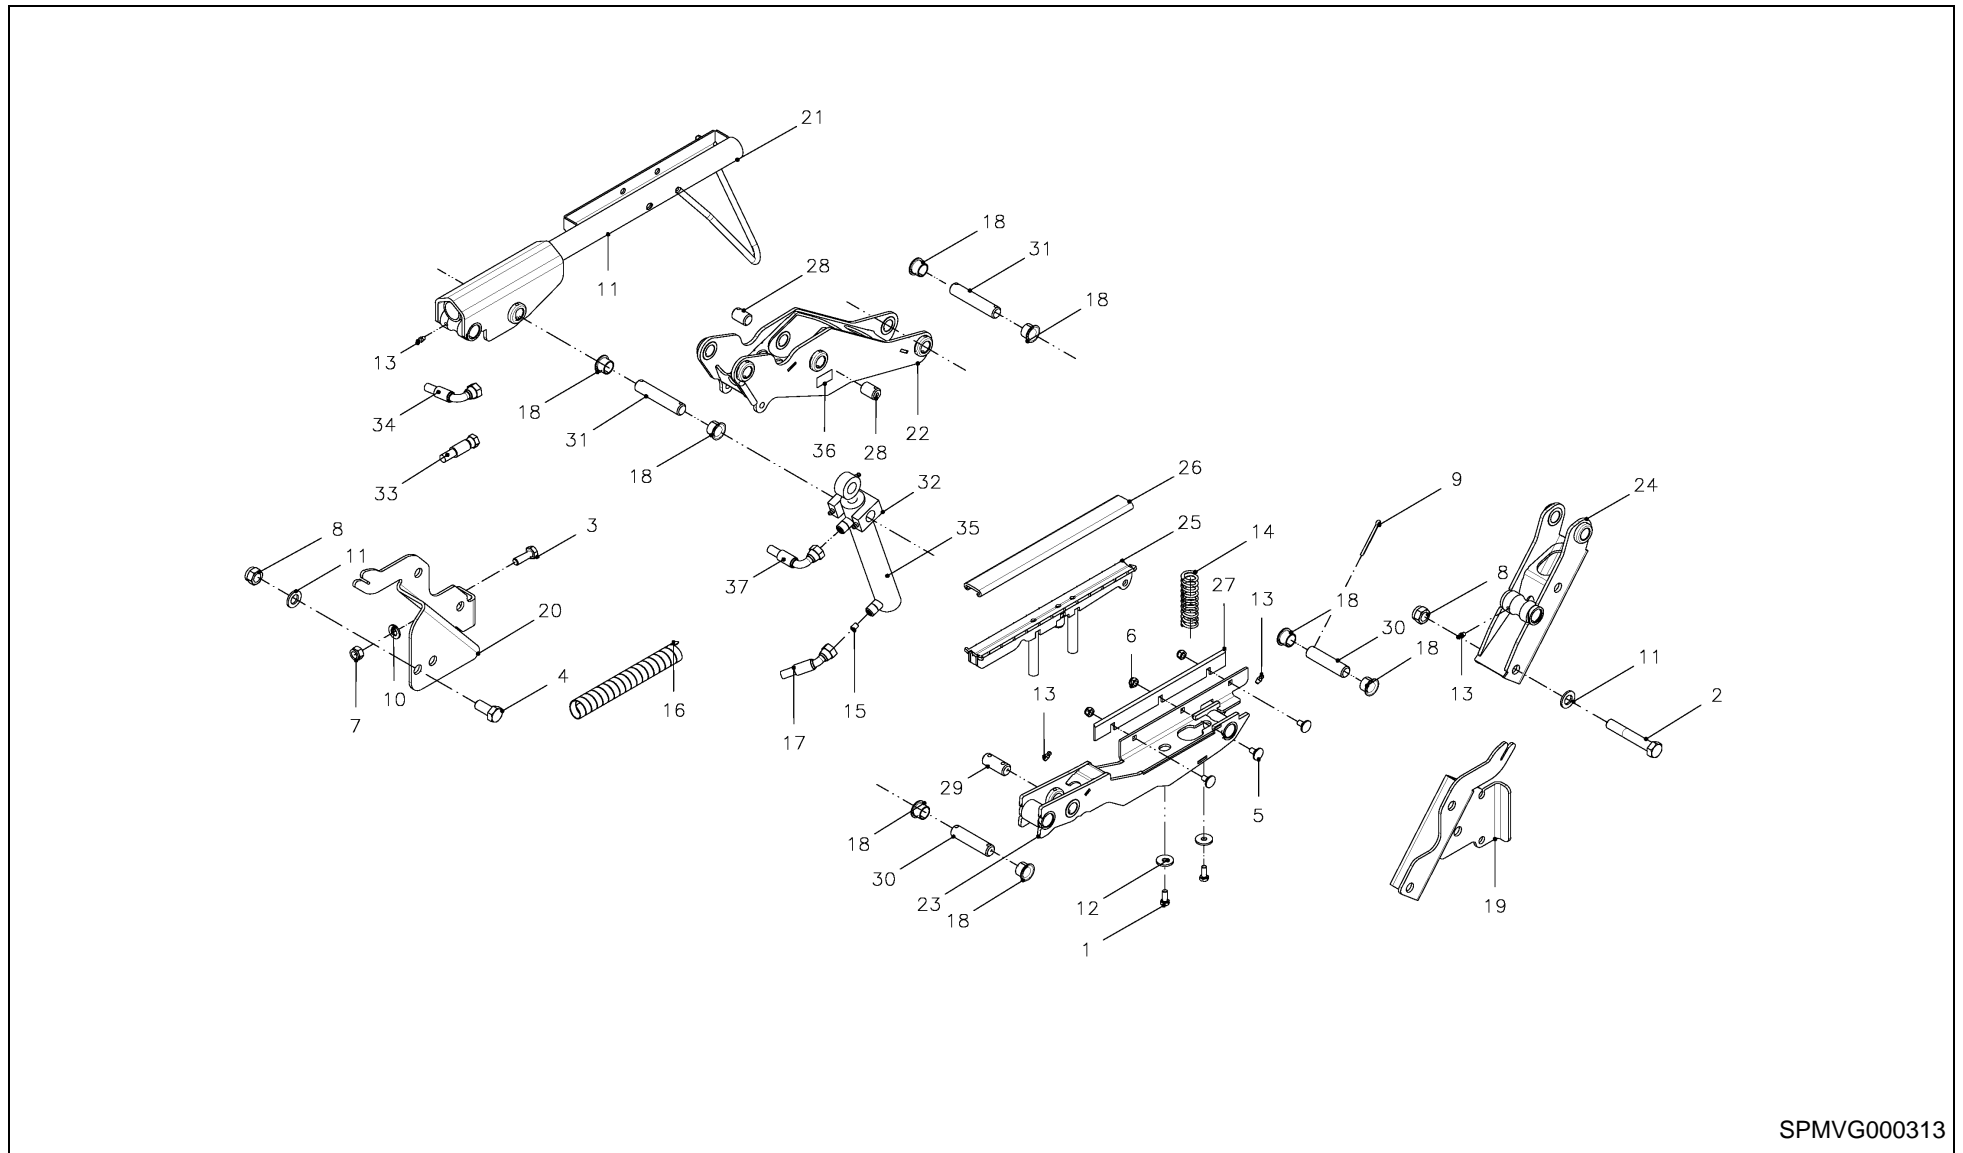

RV 1601 MKII BALEPACK / APPLICUTTER

SPMVG000313

RV 1601 MKII BALEPACK / APPLICUTTER

PosNo.	Part No.	Qty.	Description	Remark
1	VF01173381	2	HEX.HEAD SCREW	
2	KG00362761	4	HEX. BOLT M16X100 8.8	
3	KG00476661	1	HEX. SCREW M12X35 8.8	
4	KG00480161	4	HEX. SCREW M16X35 8.8	
5	KG00638961	3	CARRIAGE BOLT M8X16 8.8	
6	KG01068761	3	LOCK NUT M8 10	
7	KG01068961	1	LOCK NUT M12 10	
8	KG01069161	4	LOCK NUT M16 10	
9	KG01253061	7	SPLIT PIN 5X50 ST	
10	KG01267561	2	WASHER M12	
11	KG01267761	8	WASHER M16	
12	VGND3122V	2	WASHER, PLAIN	
13	VGND9004V	4	GREASE NIPPLE	
14	UH282751	1	SPRING	
15	UH410730	2	RESTRICTOR M8 Ø 1.4 MM	
16	UH440093	4	PROTECTION SPIRAL	
17	UH444750	1	HOSE, HP	
18	UH450312	8	SLIDING BEARING W/FLANGE 2016.5	
19	UH453465-K	1	HALTER LI. BP	
20	UH453468-K	1	CARRIER RIGHT BP	
21	UH453502	1	ARM TOP	
22	UH453507-K	1	HALTER GSW.	
23	UH453511-K	1	STAY UPPER WELD.	
24	UH453520-K	1	STEERING ARM WELD.	
25	UH453526	1	HOLDER	
26	UH453536	1	PLASTIC PROFILE	
27	UH453537	1	BLADE	
28	UH453543	2	BOLT D20 5X25	
29	UH453544	1	BOLT D20 5 5X31	
30	UH453545	2	BOLT D20 5 5X74	
31	UH453546	2	BOLT D20 D5 D5X91	
32	UH453550-K	1	HYDR. ZYLINDER 32-16-175-45	
33	UH335790	1	HOSE, HP	
34	UH332643	1	HOSE, HP	
35	UH453551	1	DICHTSAETZE UH453550	
36	UH220935	1	STICKER KEEP AWAY MOVING PARTS	
37	UH332645	1	HOSE, HP	