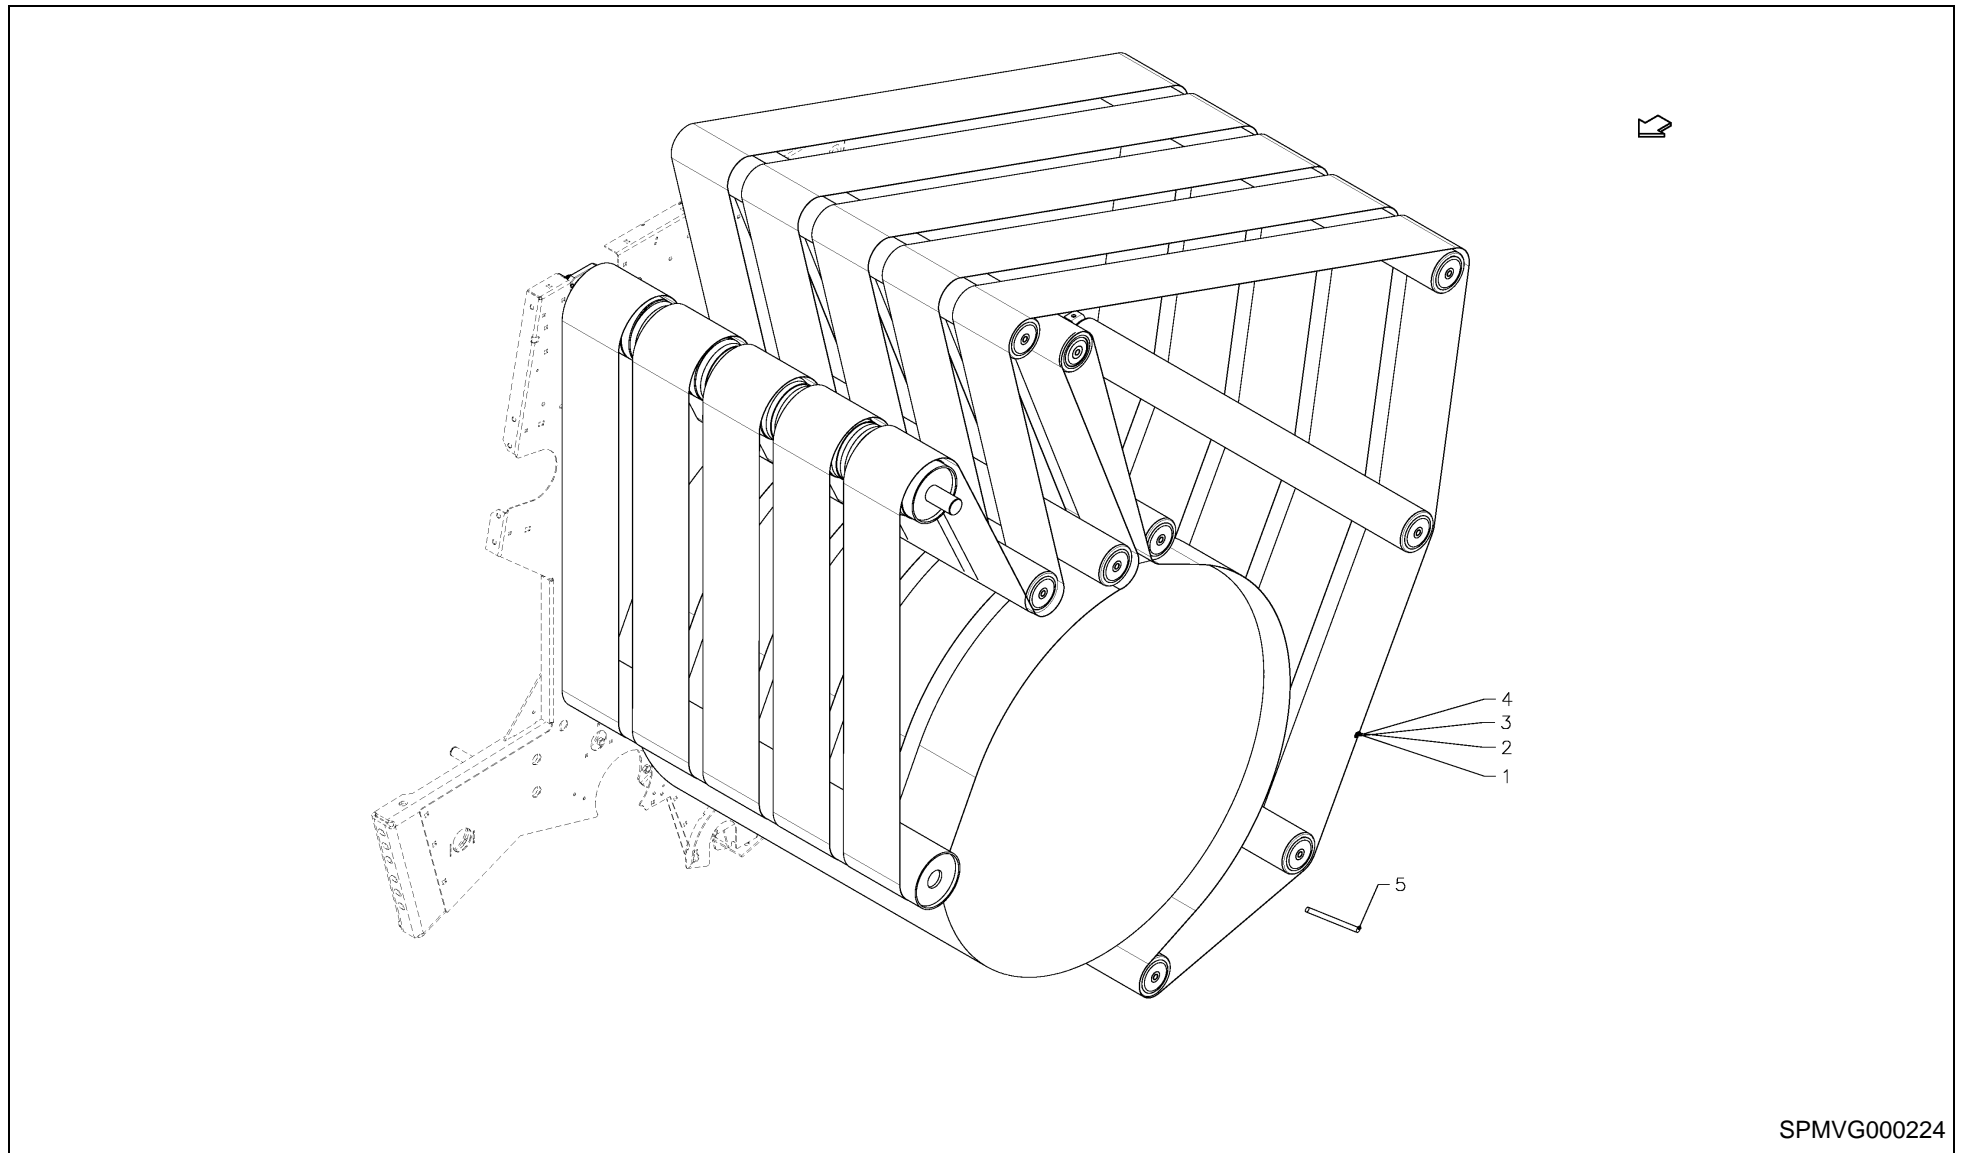

RV 1601 MKII BALEPACK / BELTS

SPMVG000224

RV 1601 MKII BALEPACK / BELTS

PosNo.	Part No.	Qty.	Description	Remark
1	VGWA00999	1	BELTS SET ENDLESS	
2	VGWA1314	5	BELT	
3	VGWA63	5	BELT	
4	VGWA998	5	BELT, ENDLESS	
5	VGWA158	1	PIN 3.5X200	GIVE QUANTITY WHEN ORDERING