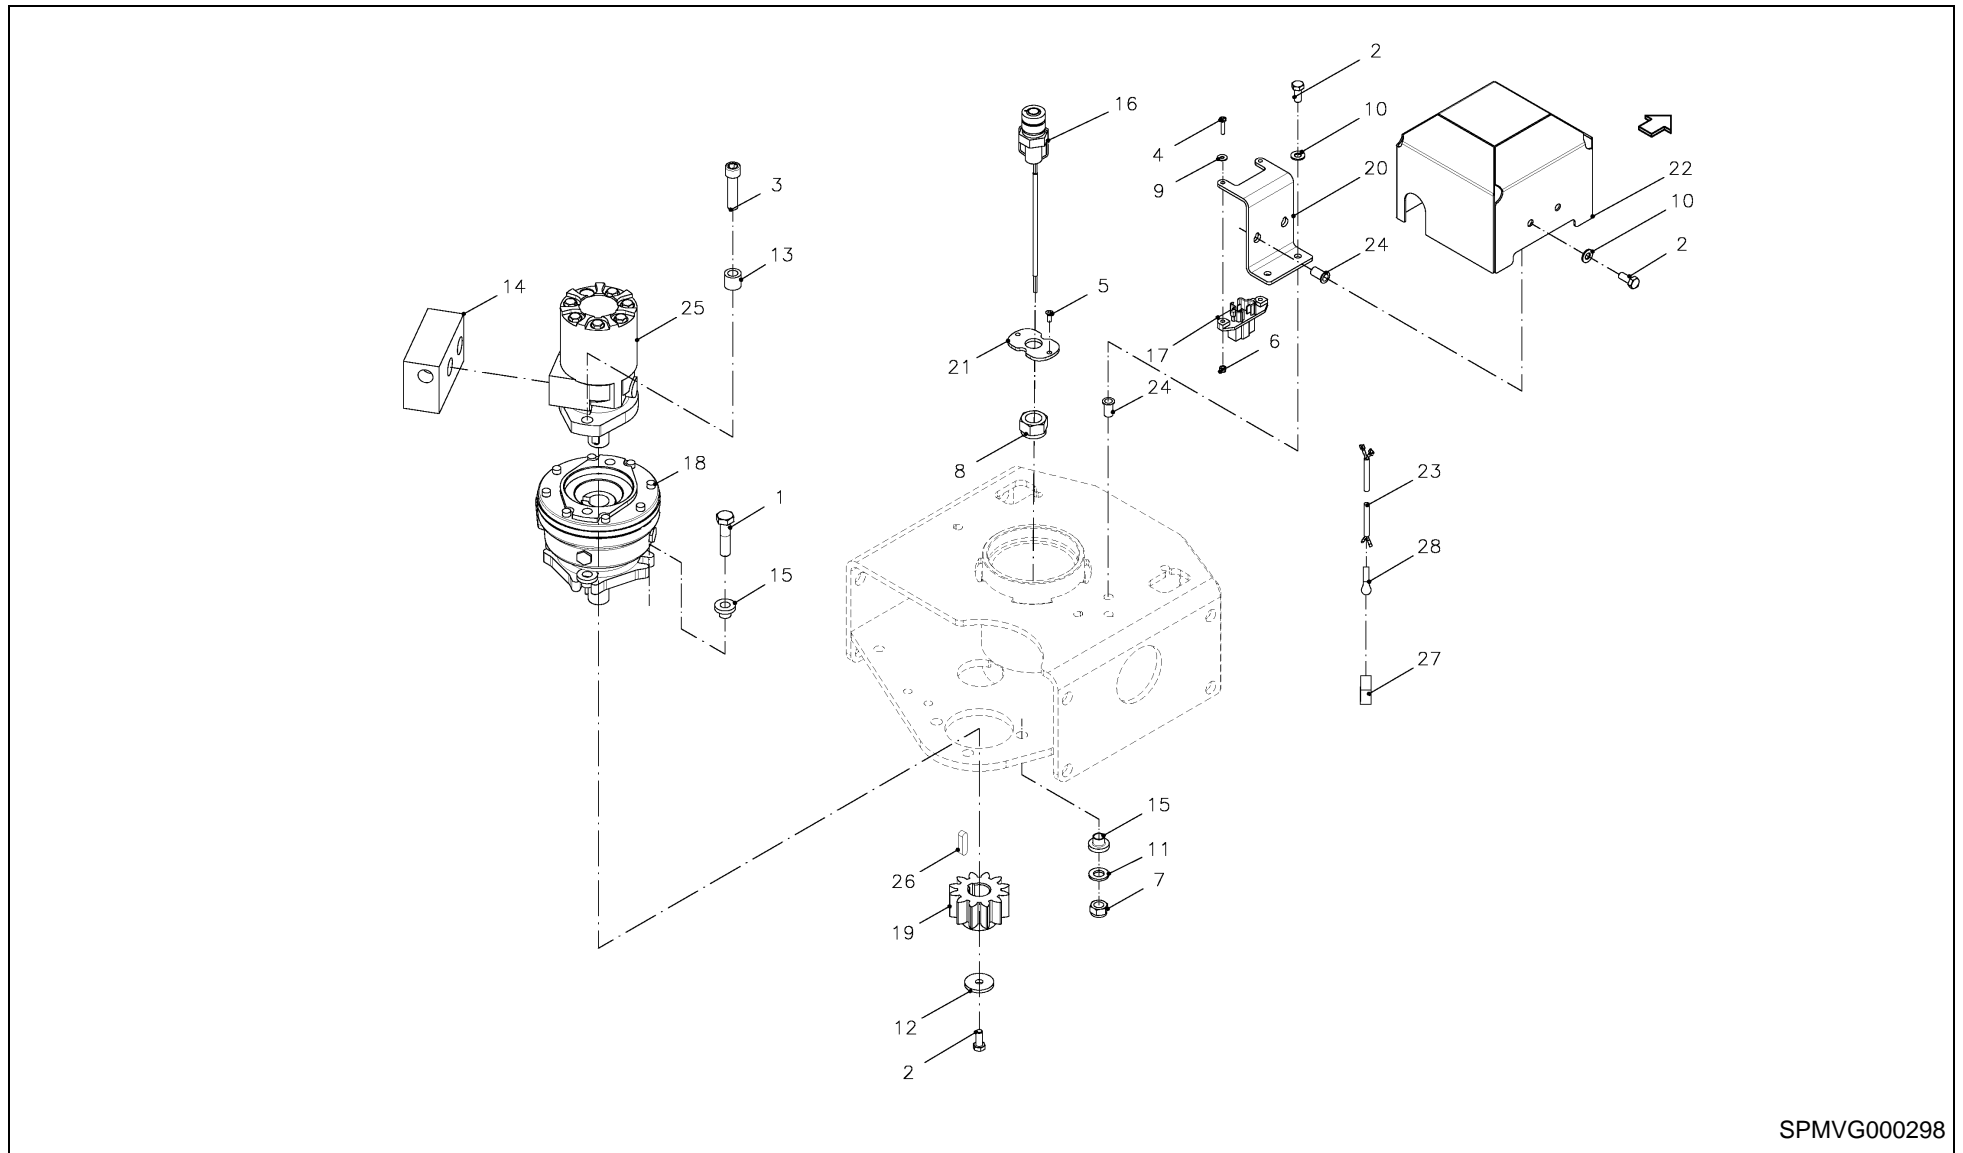

RV 1601 MKII BALEPACK / DRIVE UNIT BP 2D

SPMVG000298

RV 1601 MKII BALEPACK / DRIVE UNIT BP 2D

PosNo.	Part No.	Qty.	Description	Remark
1	KG00357561	3	HEX. BOLT M12X50 8.8	
2	KG00471961	4	HEX. SCREW M8X20 8.8	
3	KG00596600	1	CHEESE HEAD SCREW M12X50 12.9	
4	KG00672963	2	CHEESE HEAD SCREW M4X20 4.8	
5	KG00892563	4	COUNTERSUNK HEAD SCREW M5X10 4.8	
6	KG01067161	2	LOCK NUT M4 8	
7	KG01068961	3	LOCK NUT M12 10	
8	KG01069261	1	NUT, LOCK	
9	KG01267061	2	WASHER M4	
10	KG01267361	4	WASHER M8	
11	KG01267561	3	WASHER M12	
12	UH410141	1	WASHER Ø9-Ø35X4	
13	UH440136	2	COLLAR Ø12.2-Ø20X18	
14	UH440859	1	BRAKE VALVE	
15	VGUW129V	6	SLEEVE	
16	UH444925	1	AXLE W/SLIP RING	
17	UH450585	1	BRUSH FOR COLLECTOR	
18	UH451101	1	DISC BRAKE DG-RF/288 OMR	
19	UH453318	1	WHEEL, TOOTHED	
20	UH453335	1	BRACKET FOR SLIPRING	
21	UH453338	1	WASHER Ø20,5	
22	UH453345	1	BOX FOR COLLECTOR	
23	UH454420	1	CABLE	
24	UH862138	2	BLIND RIVET NUT	
25	UH900507	1	OIL MOTOR 130CCM SHA FT D25	
26	KG01306800	1	KEY 8X7X30	
27	VF06217088	1	RD-STECKHUELSE 4-ROT	
28	VF06217089	1	CAP