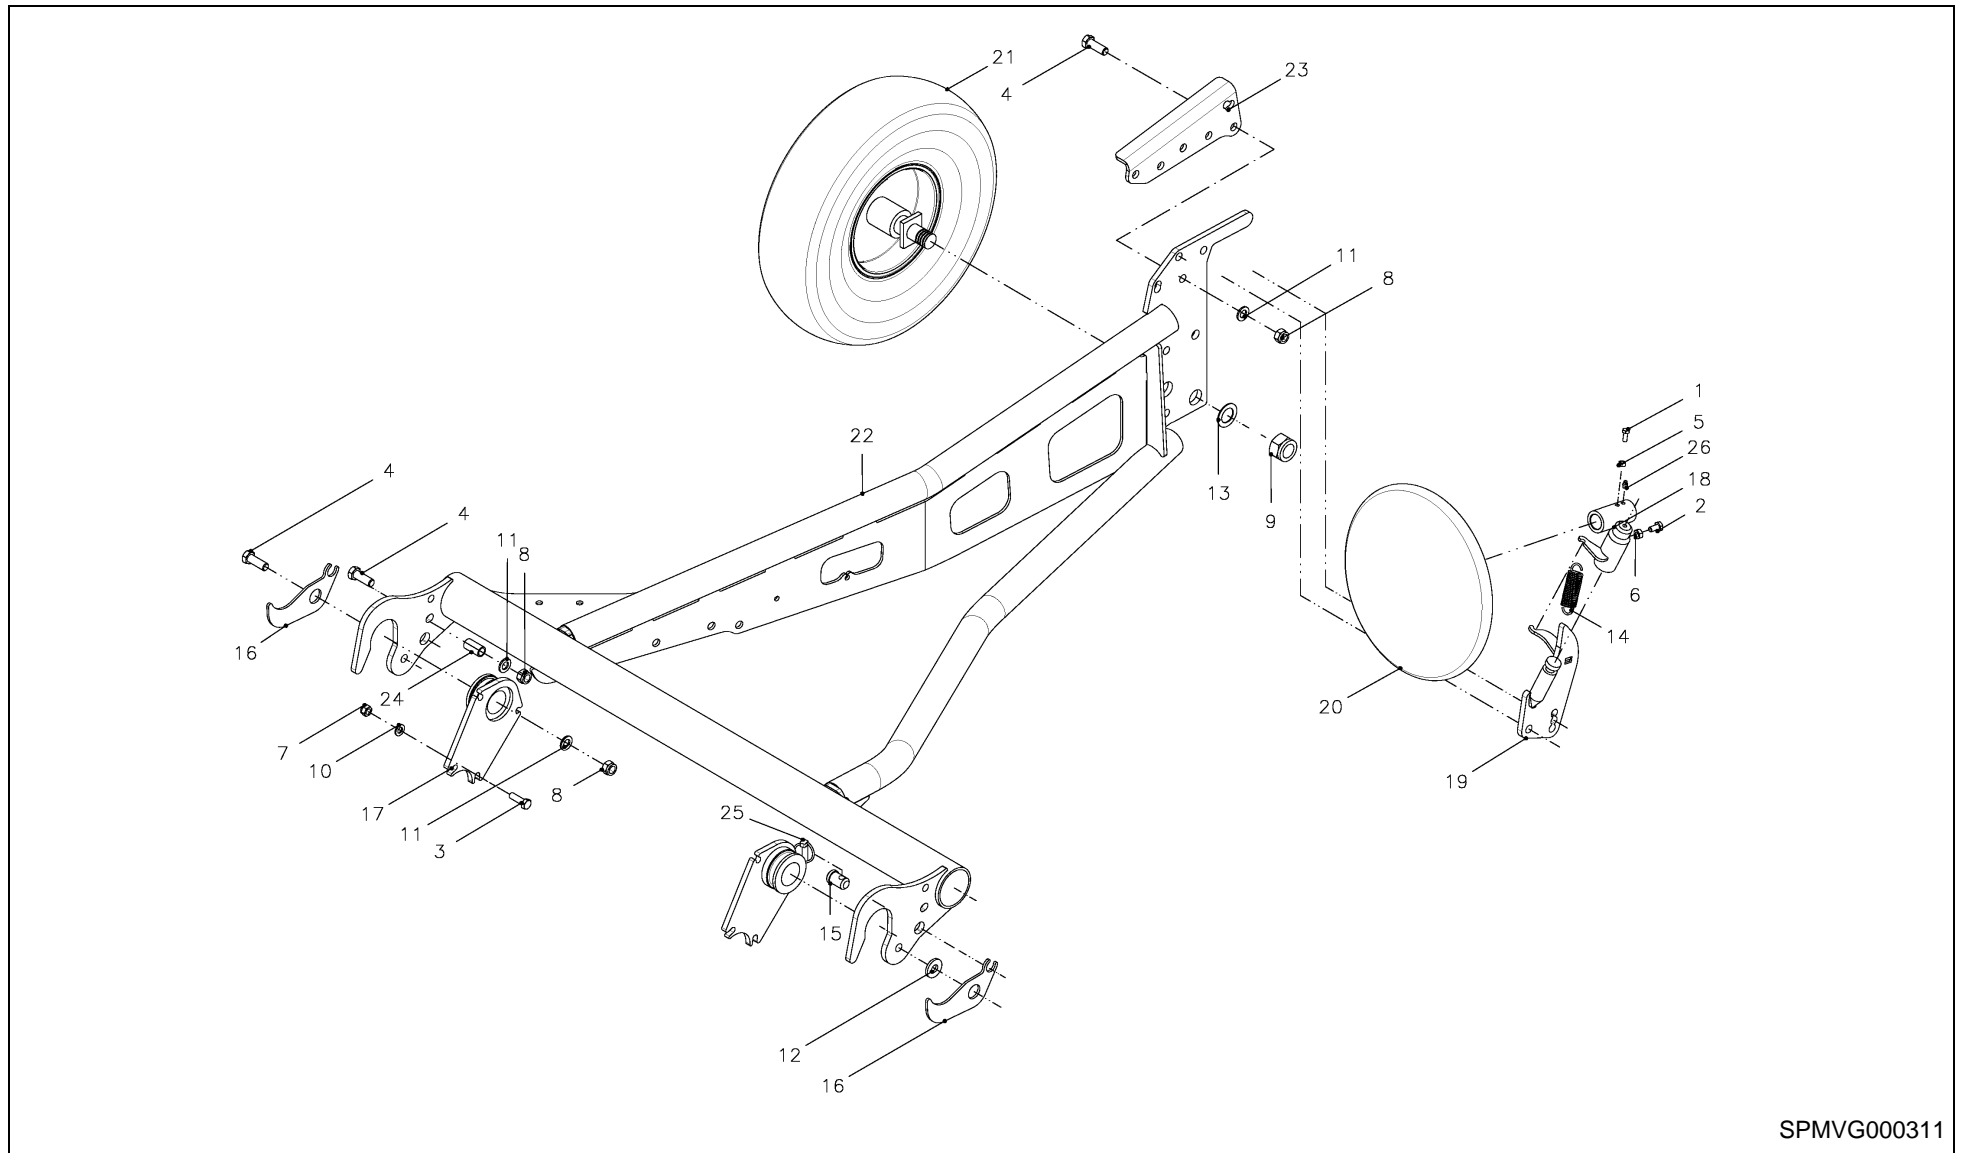

RV 1601 MKII BALEPACK / BALE TURNER

SPMVG000311

RV 1601 MKII BALEPACK / BALE TURNER

PosNo.	Part No.	Qty.	Description	Remark
1	KG00471961	1	HEX. SCREW M8X20 8.8	
2	KG00474061	1	HEX. SCREW M10X20 8.8	
3	KG00476761	6	HEX. SCREW M12X40 8.8	
4	KG00480361	6	HEX. SCREW M16X45 8.8	
5	KG01051961	1	HEX. NUT M8 8	
6	KG01052061	1	HEX. NUT M10 8	
7	KG01068961	6	LOCK NUT M12 10	
8	KG01069161	8	LOCK NUT M16 10	
9	KG01069561	1	NUT, LOCK	
10	KG01267561	12	WASHER M12	
11	KG01267761	16	WASHER M16	
12	UH300520	2	WASHER Ø17-Ø40X5	
13	UH311773	1	WASHER Ø32-Ø51X2	
14	UH324105	1	TENSION SPRING Ø3.5-Ø26.5X104	
15	UH412611	2	BOLT W/HEAD	
16	UH442604-K	2	LOCK	
17	UH442605-K	2	BRACKET	
18	UH450146	1	DISC BRACKET WELDED	
19	UH450147-K	1	BRACKET	
20	UH450310-K	1	SUPPORT DISC Ø400	
21	UH454100	1	WHEEL 6.00X9 ASSY W/ AXLE	
22	UH454120-K	1	SUPPORT WELD.	
23	UH454122-K	1	PLATE EXTENDENER	
24	UH454129	1	SLEEVE	
25	UH867061	2	RING PIN 12 (7/16") GALV.	
26	VG38229007	2	GREASE NIPPLE