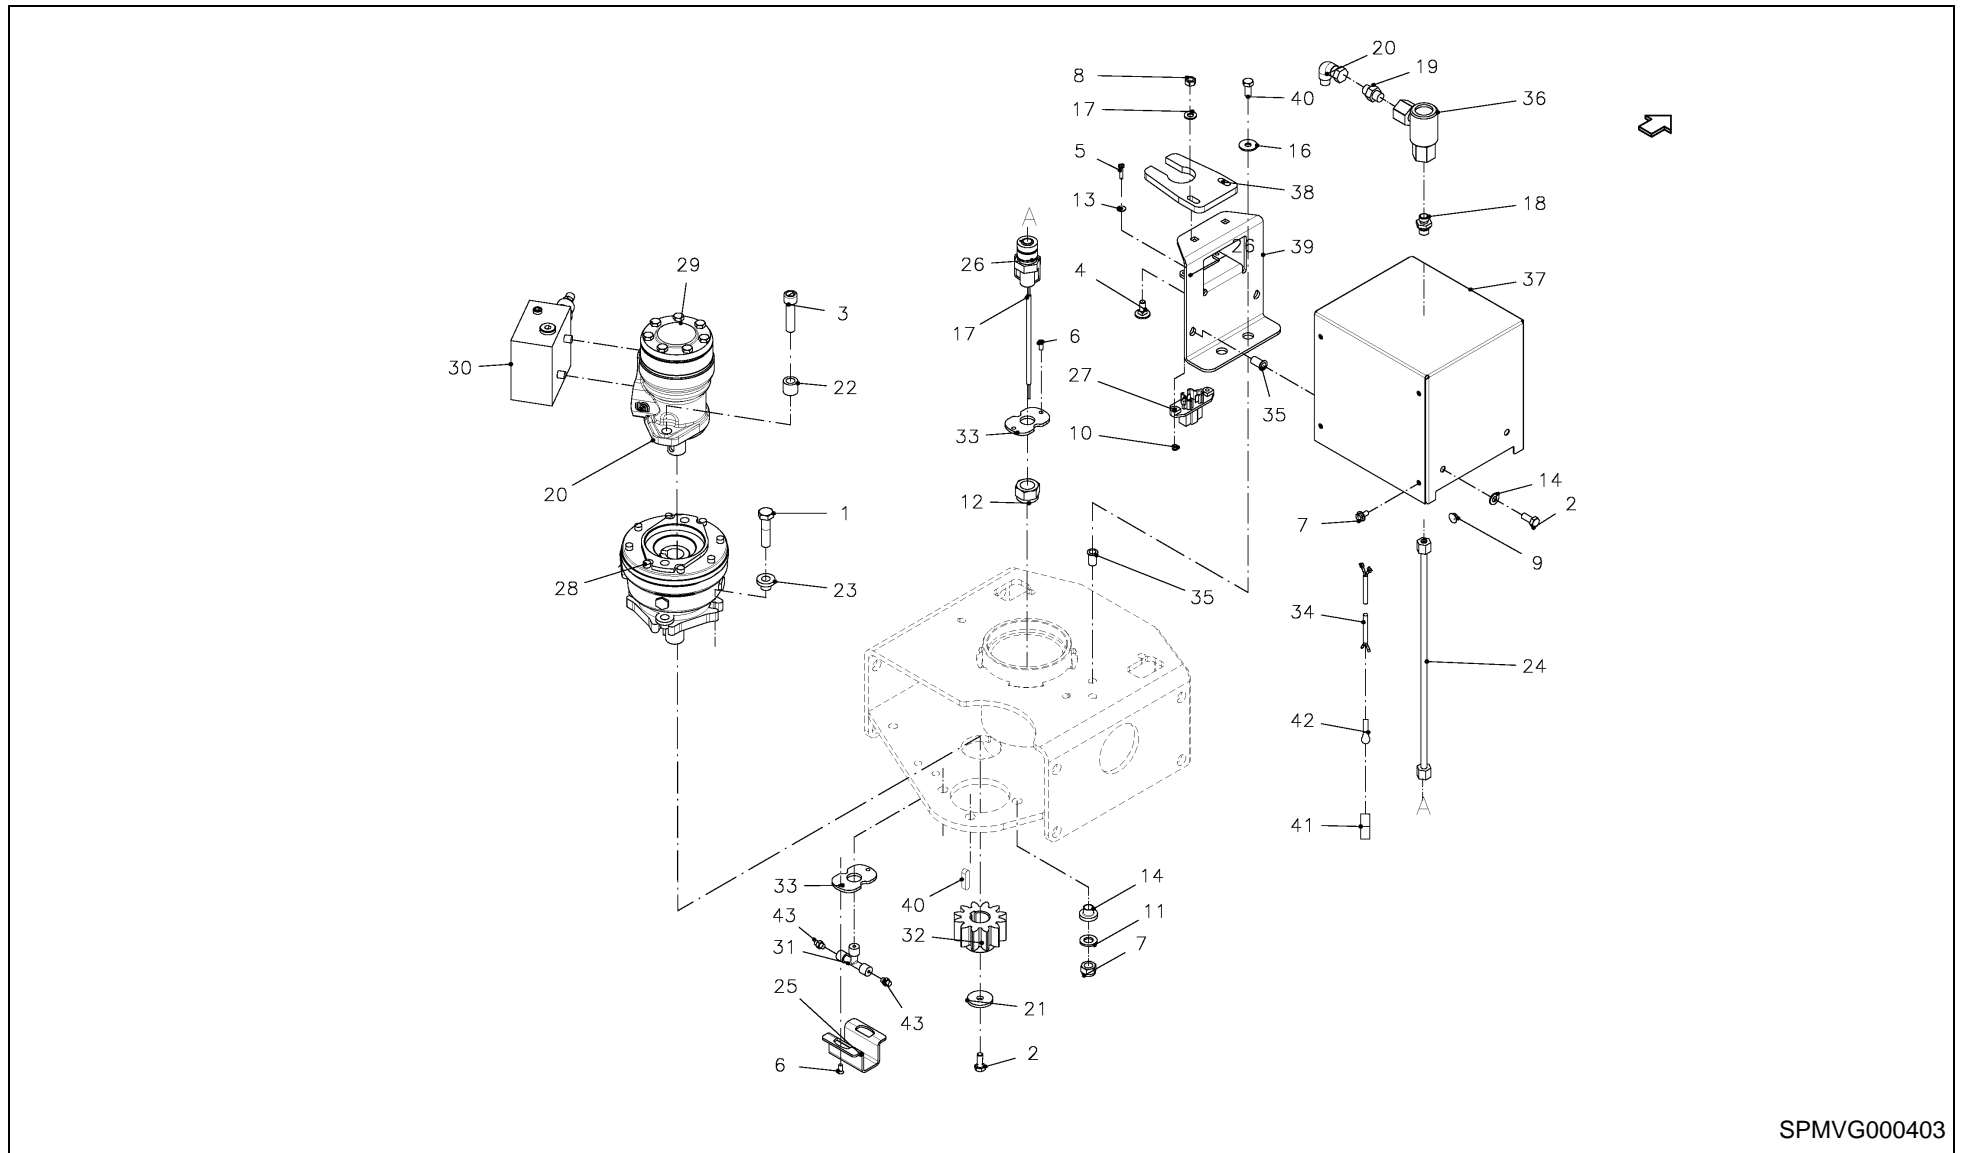

RV 1601 MKII BALEPACK / DRIVE UNIT BP 3D

SPMVG000403

RV 1601 MKII BALEPACK / DRIVE UNIT BP 3D

PosNo.	Part No.	Qty.	Description	Remark
1	KG00357561	3	HEX. BOLT M12X50 8.8	
2	KG00471961	5	HEX. SCREW M8X20 8.8	
3	KG00596600	2	CHEESE HEAD SCREW M12X50 12.9	
4	KG00639061	2	CARRIAGE BOLT M8X20 8.8	
5	KG00672963	2	CHEESE HEAD SCREW M4X20 4.8	
6	KG00892563	4	COUNTERSUNK HEAD SCREW M5X10 4.8	
7	KG00980561	4	FLANGED BOLT M6X12 90	
8	KG01043161	2	HEX. NUT M8 8	
9	KG01061161	4	LOCK NUT M6 8	
10	KG01067161	2	LOCK NUT M4 8	
11	KG01068961	3	LOCK NUT M12 10	
12	KG01069261	1	NUT, LOCK	
13	KG01267061	2	WASHER M4	
14	KG01267361	2	WASHER M8	
15	KG01267561	3	WASHER M12	
16	VGND3030V	3	WASHER, PLAIN	
17	VGND3146V	2	CIRCLIP	
18	VGND92201V	1	STUD COUPLING	
19	UH300957	1	NIPPLE R1/4"-R1/4"	
20	UH307824	1	THREADED UNION	
21	UH410141	1	WASHER Ø9-Ø35X4	
22	UH440136	2	COLLAR Ø12.2-Ø20X18	
23	VGUW129V	6	SLEEVE	
24	VGUW244	1	PIPE, HYDR.	
25	UH444922	1	CLAMP	
26	UH444925	1	AXLE W/SLIP RING	
27	UH450585	1	BRUSH FOR COLLECTOR	
28	UH451101	1	DISC BRAKE DG-RF/288 OMR	
29	UH453150	1	OILMOTOR OMR 125 HPS 25MM	
30	UH453152	1	BREAK VALVE	
31	VG38612666	1	T-COUPLING, ADJUSTABLE	
32	UH453318	1	WHEEL, TOOTHED	
33	UH453338	2	WASHER Ø20,5	
34	UH454420	1	CABLE	
35	UH862138	5	BLIND RIVET NUT	
36	VGUW00151	1	ELBOW COUPLING	
37	VGUW150K0	1	COVER,	
38	VGUW164V	1	PLATE	
39	VGUW165V	1	PLATE	
40	KG01306800	1	KEY 8X7X30	