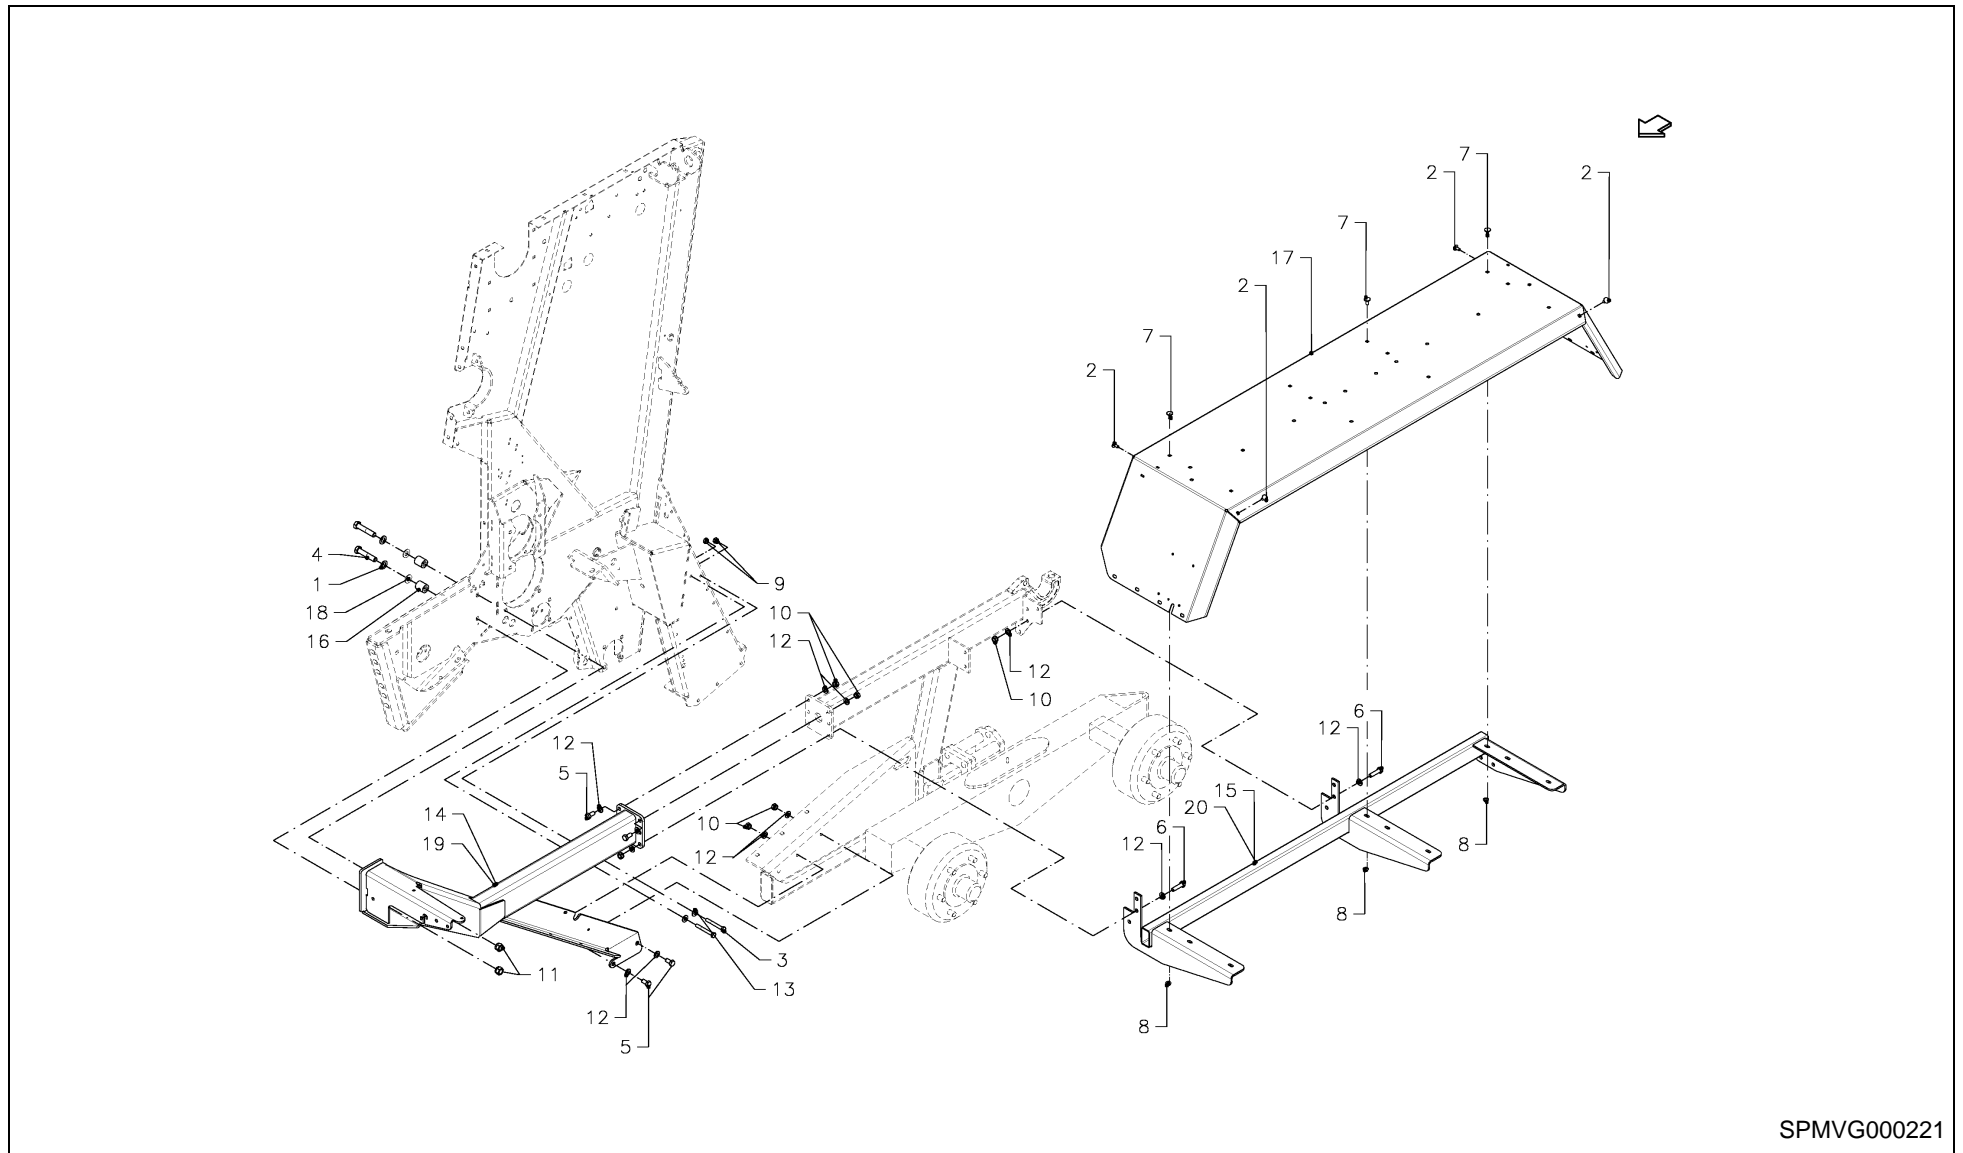

RV 1601 MKII BALEPACK / MUDGUARD

SPMVG000221

RV 1601 MKII BALEPACK / MUDGUARD

PosNo.	Part No.	Qty.	Description	Remark
1	VG37129064V	2	WASHER, BELLEVILLE	
2	VGGM152V	4	CARRIAGE BOLT	
3	KG00356061	2	HEX. BOLT M10X80 8.8	
4	KG00362561	2	HEX. BOLT M16X80 8.8	
5	KG00476461	4	HEX. SCREW M12X25 8.8	
6	KG00476861	2	HEX. SCREW M12X45 8.8	
7	KG00639061	3	CARRIAGE BOLT M8X20 8.8	
8	KG01061261	3	LOCK NUT M8 8	
9	KG01068861	2	LOCK NUT M10 10	
10	KG01068961	6	LOCK NUT M12 10	
11	KG01069161	2	LOCK NUT M16 10	
12	KG01267561	13	WASHER M12	
13	VGND3147V	2	CIRCLIP	
14	VGWP0157K0	1	FRAME, LH	
15	VGWP077K0	1	FRAME, LH	
16	VGWP49V	2	SLEEVE	
17	VGWP84K0	1	MUDGUARD	
18	VGTP193V	2	RING	
19	VGWP0156K0	1	FRAME, RH	
20	VGWP078K0	1	FRAME, RH