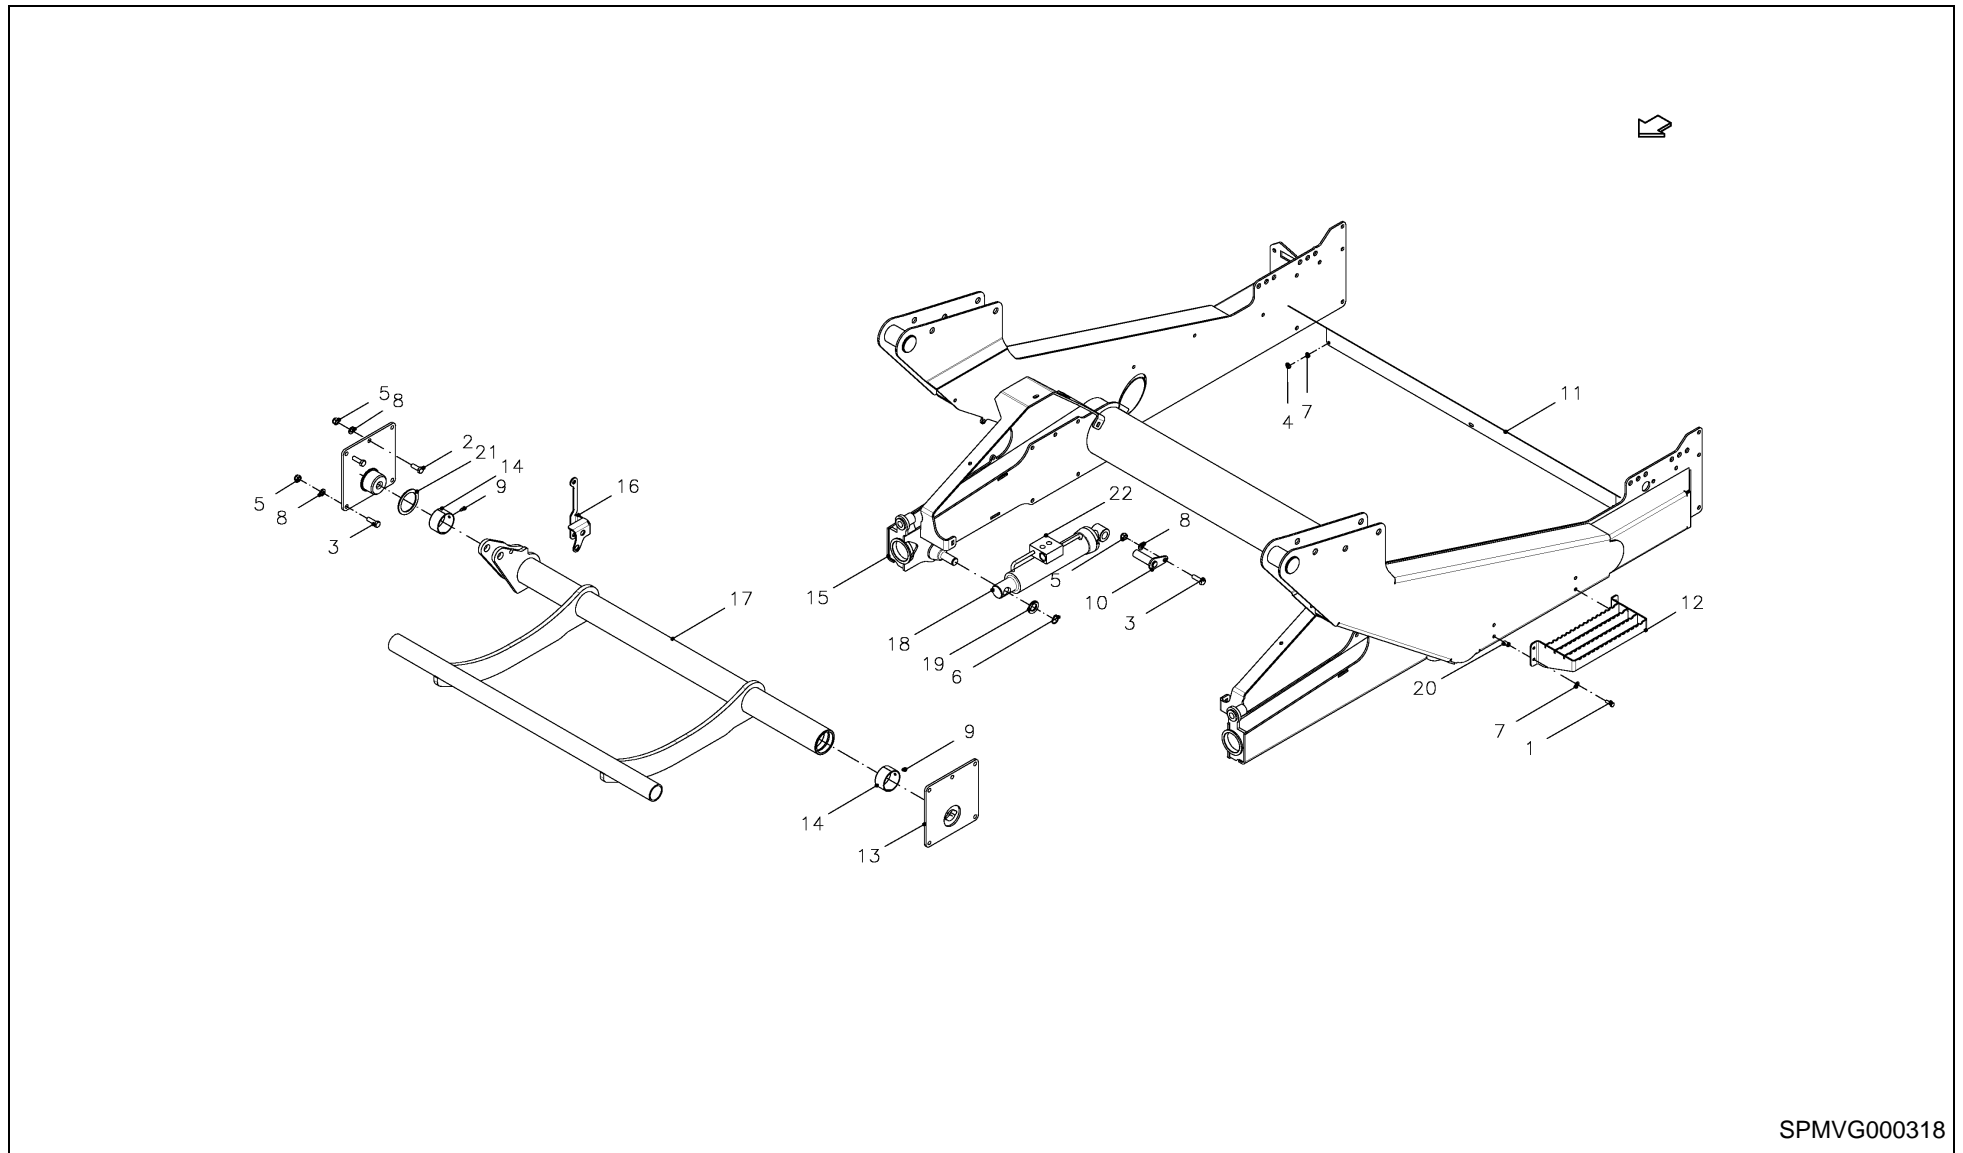

RV 1601 MKII BALEPACK / WRAPPER, FRAME

SPMVG000318

RV 1601 MKII BALEPACK / WRAPPER, FRAME

PosNo.	Part No.	Qty.	Description	Remark
1	KG00472161	4	HEX. SCREW M8X25 8.8	
2	KG00476661	8	HEX. SCREW M12X35 8.8	
3	KG00476761	4	HEX. SCREW M12X40 8.8	
4	KG01068761	5	LOCK NUT M8 10	
5	KG01068961	21	LOCK NUT M12 10	
6	KG01108362	4	CIRCLIP-A 25 X 1.2	
7	KG01267361	9	WASHER M8	
8	KG01267561	34	WASHER M12	
9	VGND9004V	2	GREASE NIPPLE	
10	UH442126	1	SHAFT	
11	UH444123-K	1	GUARD, PROTECT.	
12	UH444130-K	1	WEB/LAND	
13	VGUW0145K0	2	FLANGE, CUSHION	
14	UH444235	2	SLIDING BEARING FRIMIX TFP 7040	
15	UH444240-K	1	FRAME	
16	UH444518	1	BRACKET	
17	UH444520-K	1	LOADING ARM	
18	UH444790-K	1	CYLINDER DA Ø63-Ø32X450+250	
19	KG01268161	2	WASHER M24	
20	UH862138	7	BLIND RIVET NUT	
21	UH868614	1	SUPPORT RING 70X90X3.5	
22	VGUW00227	1	SEALS, SET