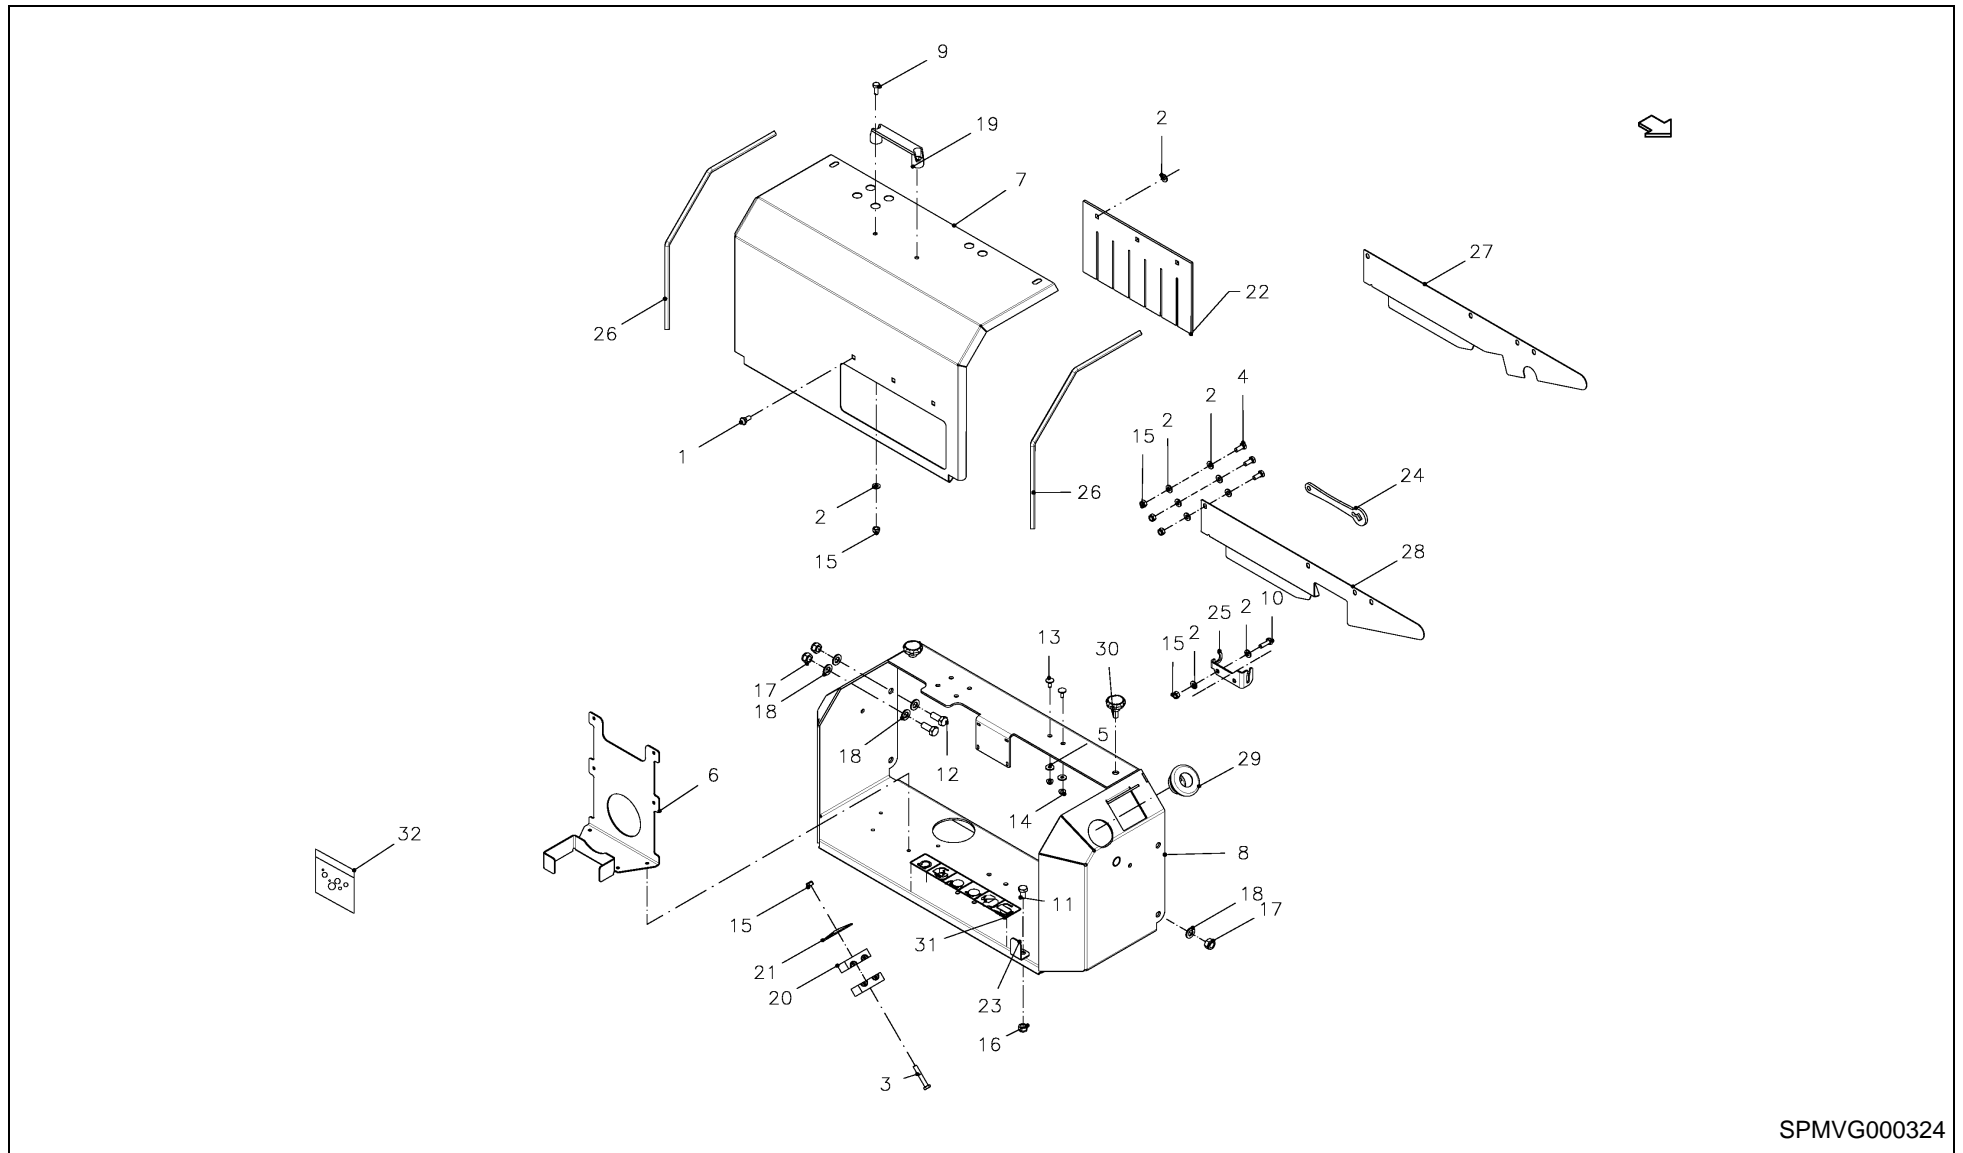

RV 1601 MKII BALEPACK / CONTROL BOX

SPMVG000324

RV 1601 MKII BALEPACK / CONTROL BOX

PosNo.	Part No.	Qty.	Description	Remark
1	VF01102104	2	TRUSS-HEAD SCREW	
2	KG01267361	15	WASHER M8	
3	KG00353461	1	HEX. BOLT M8X50 8.8	
4	KG00471961	3	HEX. SCREW M8X20 8.8	
5	VF06214189	3	WASHER	
6	VF16655911.86	1	HALTER	
7	VF16655912.86	1	COVEHOOD	
8	VF16655930.86	1	HYDR. KASTEN GSW.	
9	KG00471961	2	HEX. SCREW M8X20 8.8	
10	KG00472100	2	HEX. SCREW M8X25 8.8	
11	KG00474061	1	HEX. SCREW M10X20 8.8	
12	KG00476561	4	HEX. SCREW M12X30 8.8	
13	KG00637061	3	CARRIAGE BOLT M6X16 8.8	
14	KG01061161	3	LOCK NUT M6 8	
15	KG01068761	10	LOCK NUT M8 10	
16	KG01068861	1	LOCK NUT M10 10	
17	KG01068961	4	LOCK NUT M12 10	
18	KG01267561	5	WASHER M12	
19	UH215875	1	GRIP	
20	UH300877	2	TUBE CLAMP HALF Ø22 DOUBLE	
21	UH300886	1	PLATE 20-25	
22	UH442673	1	RUBBER PLATE	
23	UH442694	1	ANGLE PLATE	
24	UH442927	1	SPANNER	
25	UH444690	1	TEKST	
26	UH444699	2	PIPE/TUBE	
27	UH444785-K	1	COVER	
28	UH444786-K	1	COVER	
29	UH911401	1	CABLE GLAND	
30	VGUW122	2	KNOB	
31	VGUW180	1	DECAL	
32	VF16651320	1	SEALING SET	