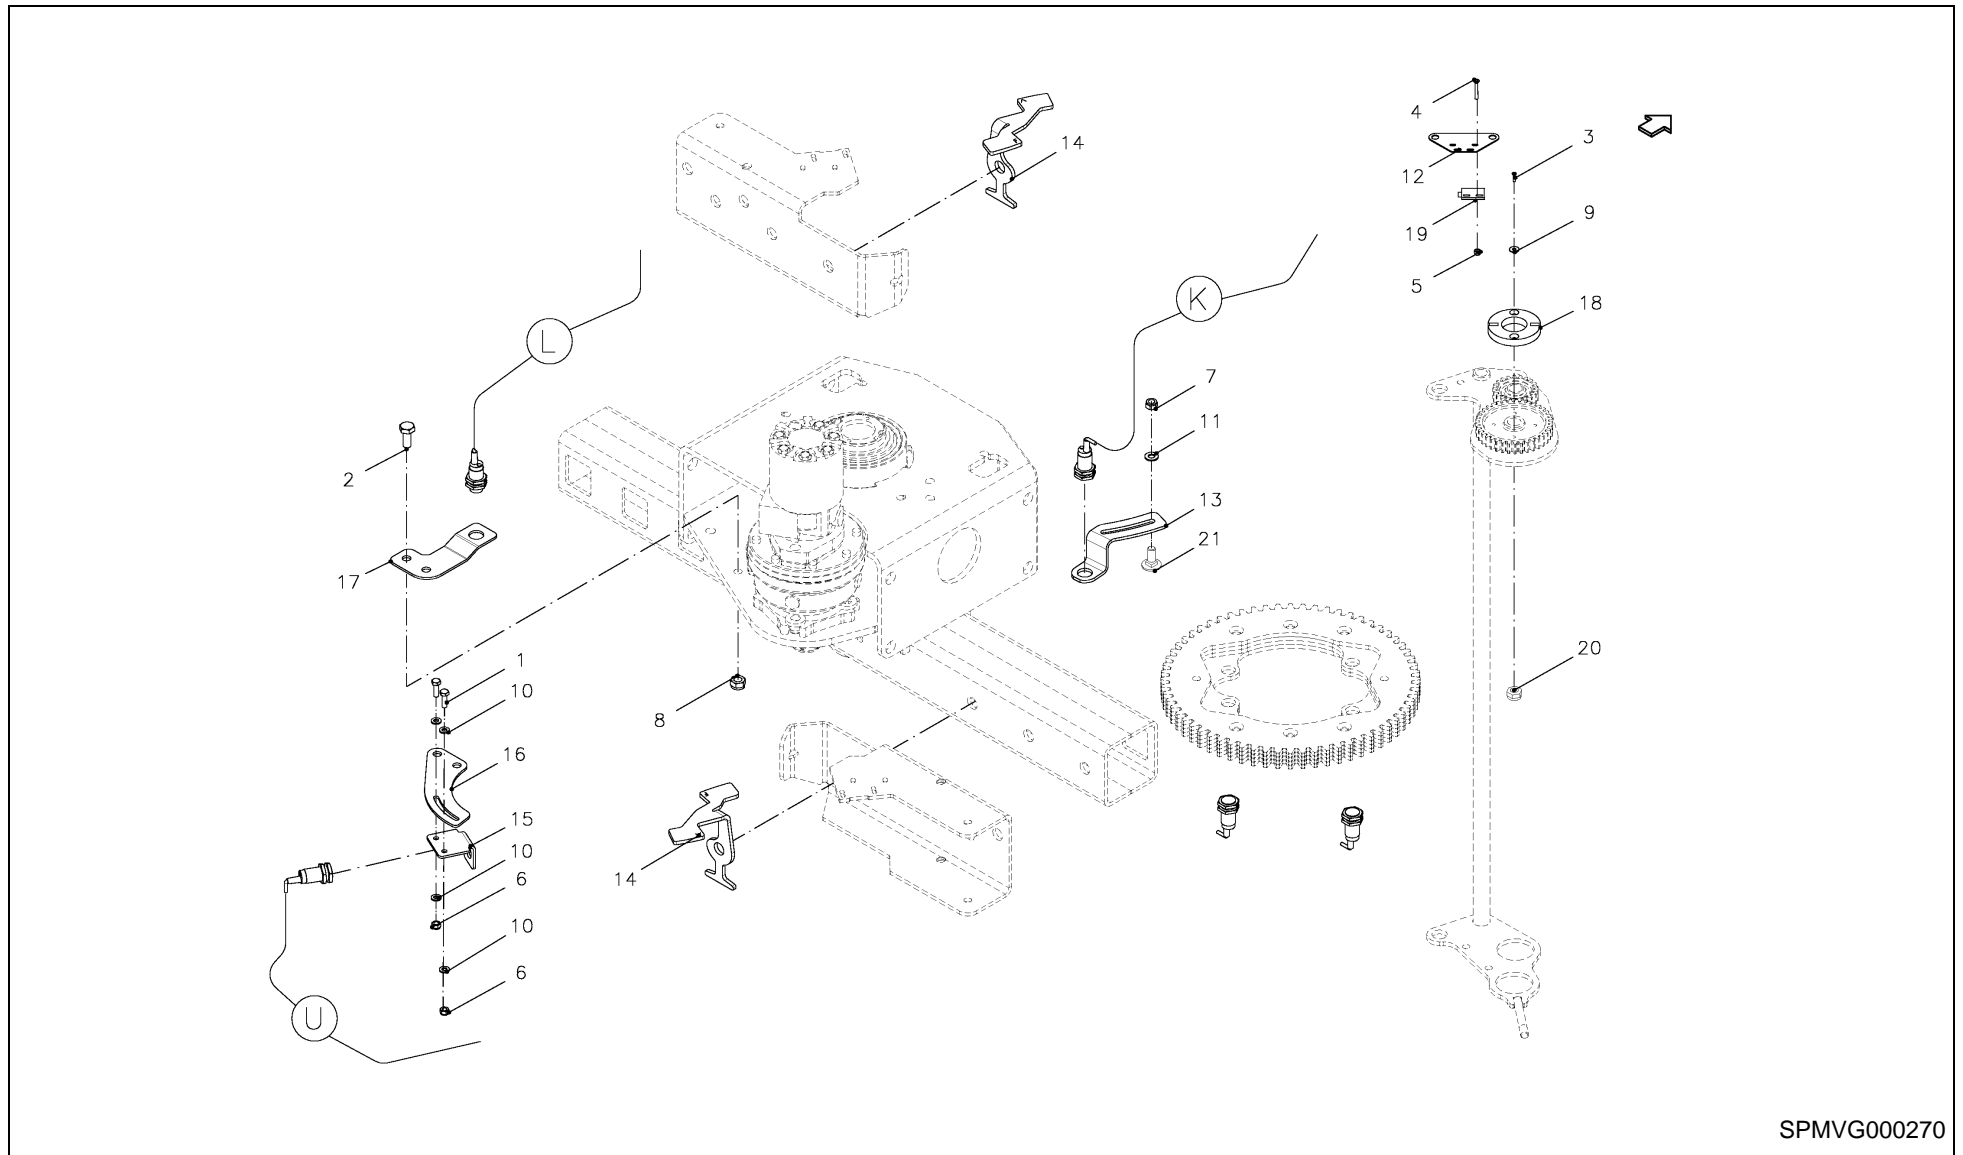

RV 1601 MKII BALEPACK / SENSOR BRACKETS

SPMVG000270

RV 1601 MKII BALEPACK / SENSOR BRACKETS

PosNo.	Part No.	Qty.	Description	Remark
1	KG00468961	2	HEX. SCREW M6X20 8.8	
2	KG00474261	2	HEX. SCREW M10X25 8.8	
3	KG00890763	2	COUNTERSUNK HEAD SCREW M3X10 4.8	
4	KG00891963	8	COUNTERSUNK HEAD SCREW M4X25 4.8	
5	KG01067161	8	LOCK NUT M4 8	
6	KG01067361	2	LOCK NUT M6 8	
7	KG01068761	2	LOCK NUT M8 10	
8	KG01068861	2	LOCK NUT M10 10	
9	KG01267061	4	WASHER M4	
10	KG01267361	2	WASHER M8	
11	KG01267261	4	WASHER M6	
12	UH442760	1	PLATE	
13	UH444653	1	SENSOR BRACKET STOP	
14	UH444654	2	SENSOR BRACKET SECTO R	
15	UH444928	1	HOLDER	3D
16	UH444929	1	HOLDER	3D
17	UH453365	1	SENSORBRACKET SD2	2D
18	VNB0561173	1	RING ASSY FILM BRAKE	
19	VNB0528373	2	SENSOR FILM BRAKE TRANSMITTER	
20	KG01840361	2	NUT, LOCK	
21	KG00639061	2	CARRIAGE BOLT M8X20 8.8