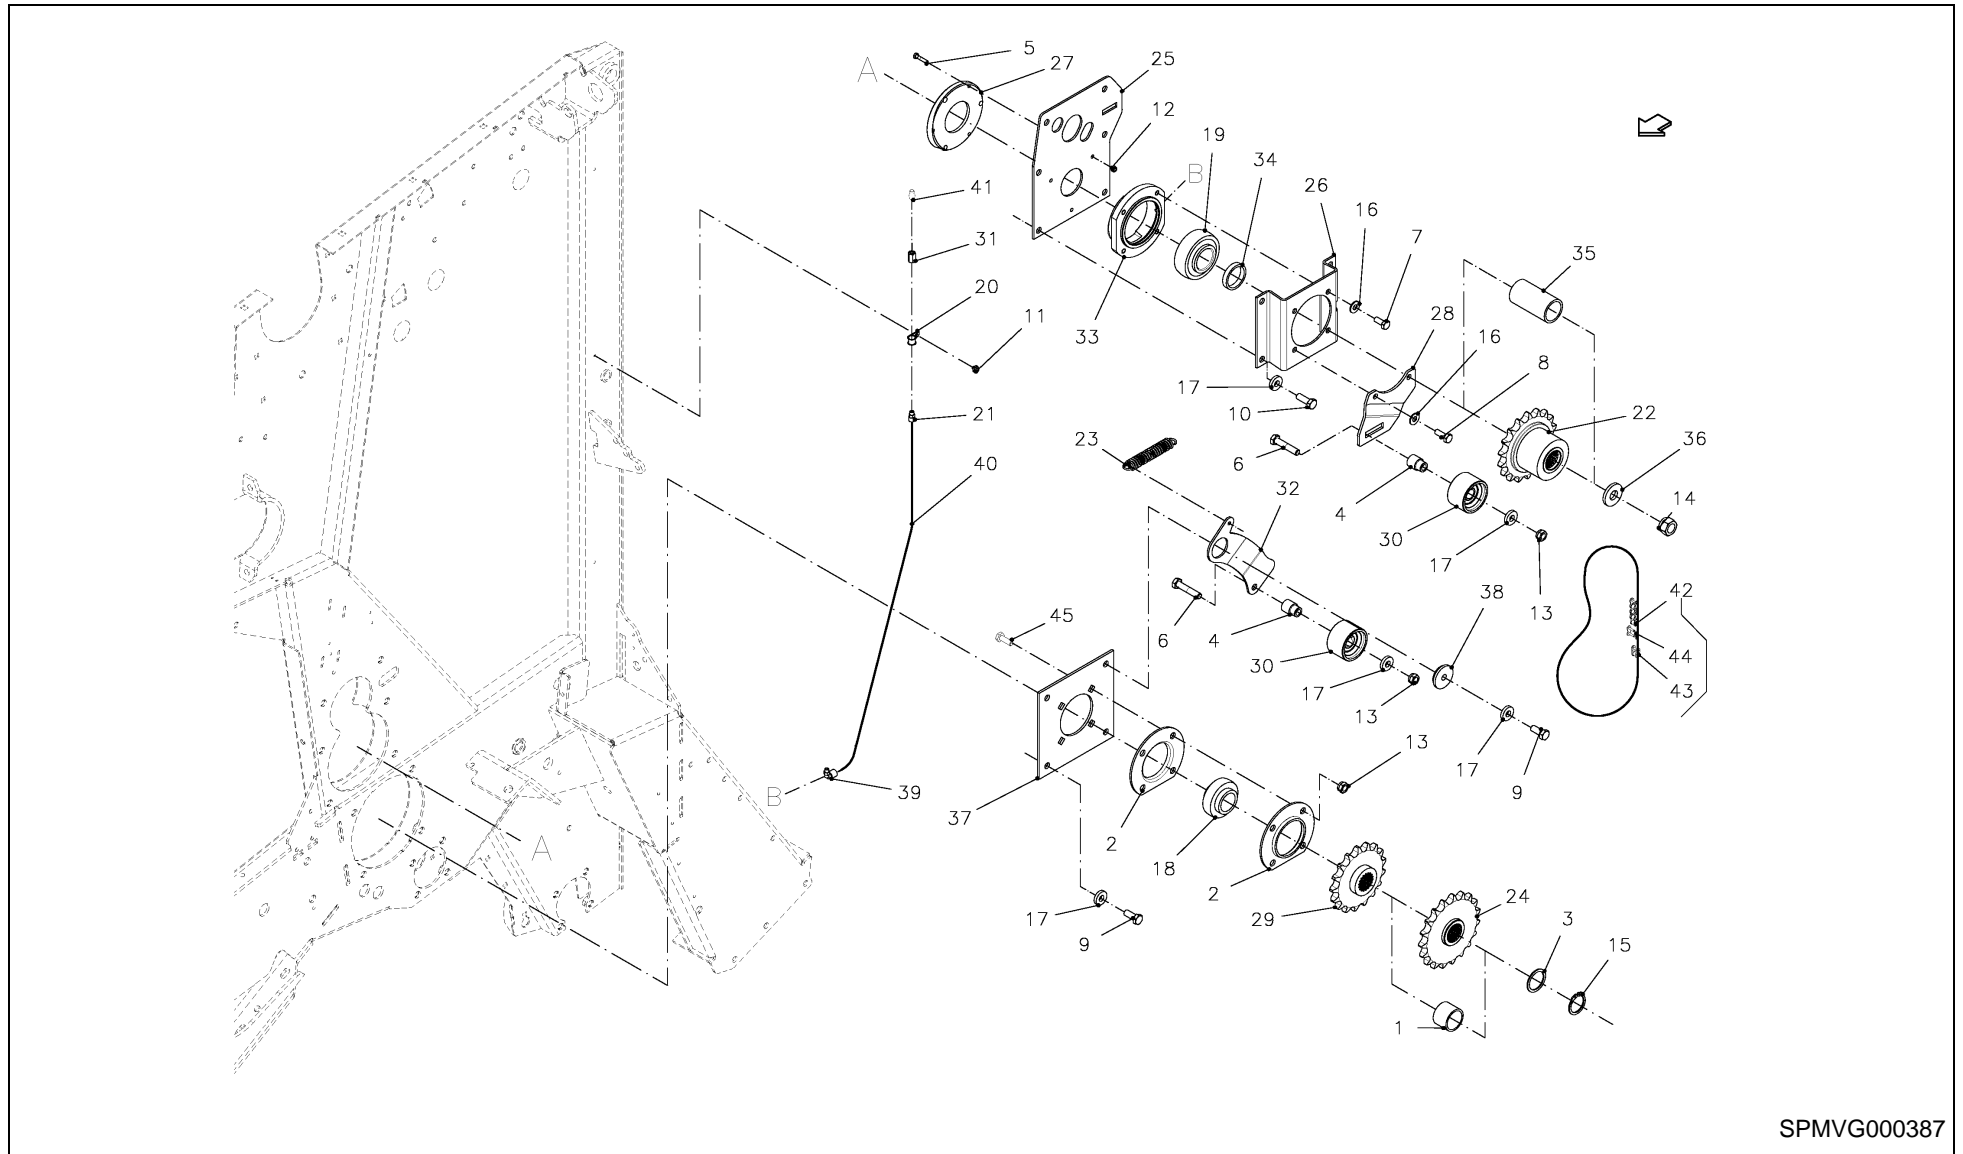

RV 1601 MKII BALEPACK / DRIVE, CHAIN - MIDDLE - L

SPMVG000387

RV 1601 MKII BALEPACK / DRIVE, CHAIN - MIDDLE - L

PosNo.	Part No.	Qty.	Description	Remark
41	VGND98026V	1	GREASE NIPPLE	
42	VGND96129	1	CHAIN, ROLLER, SIMPLEX	EXTRA DRIVE
43	VGND96088	1	LINK, OFFSET	EXTRA DRIVE
44	VGND9295	1	LINK, SIMPL.	EXTRA DRIVE
45	VF01142791	4	TRUSS-HEAD SCREW