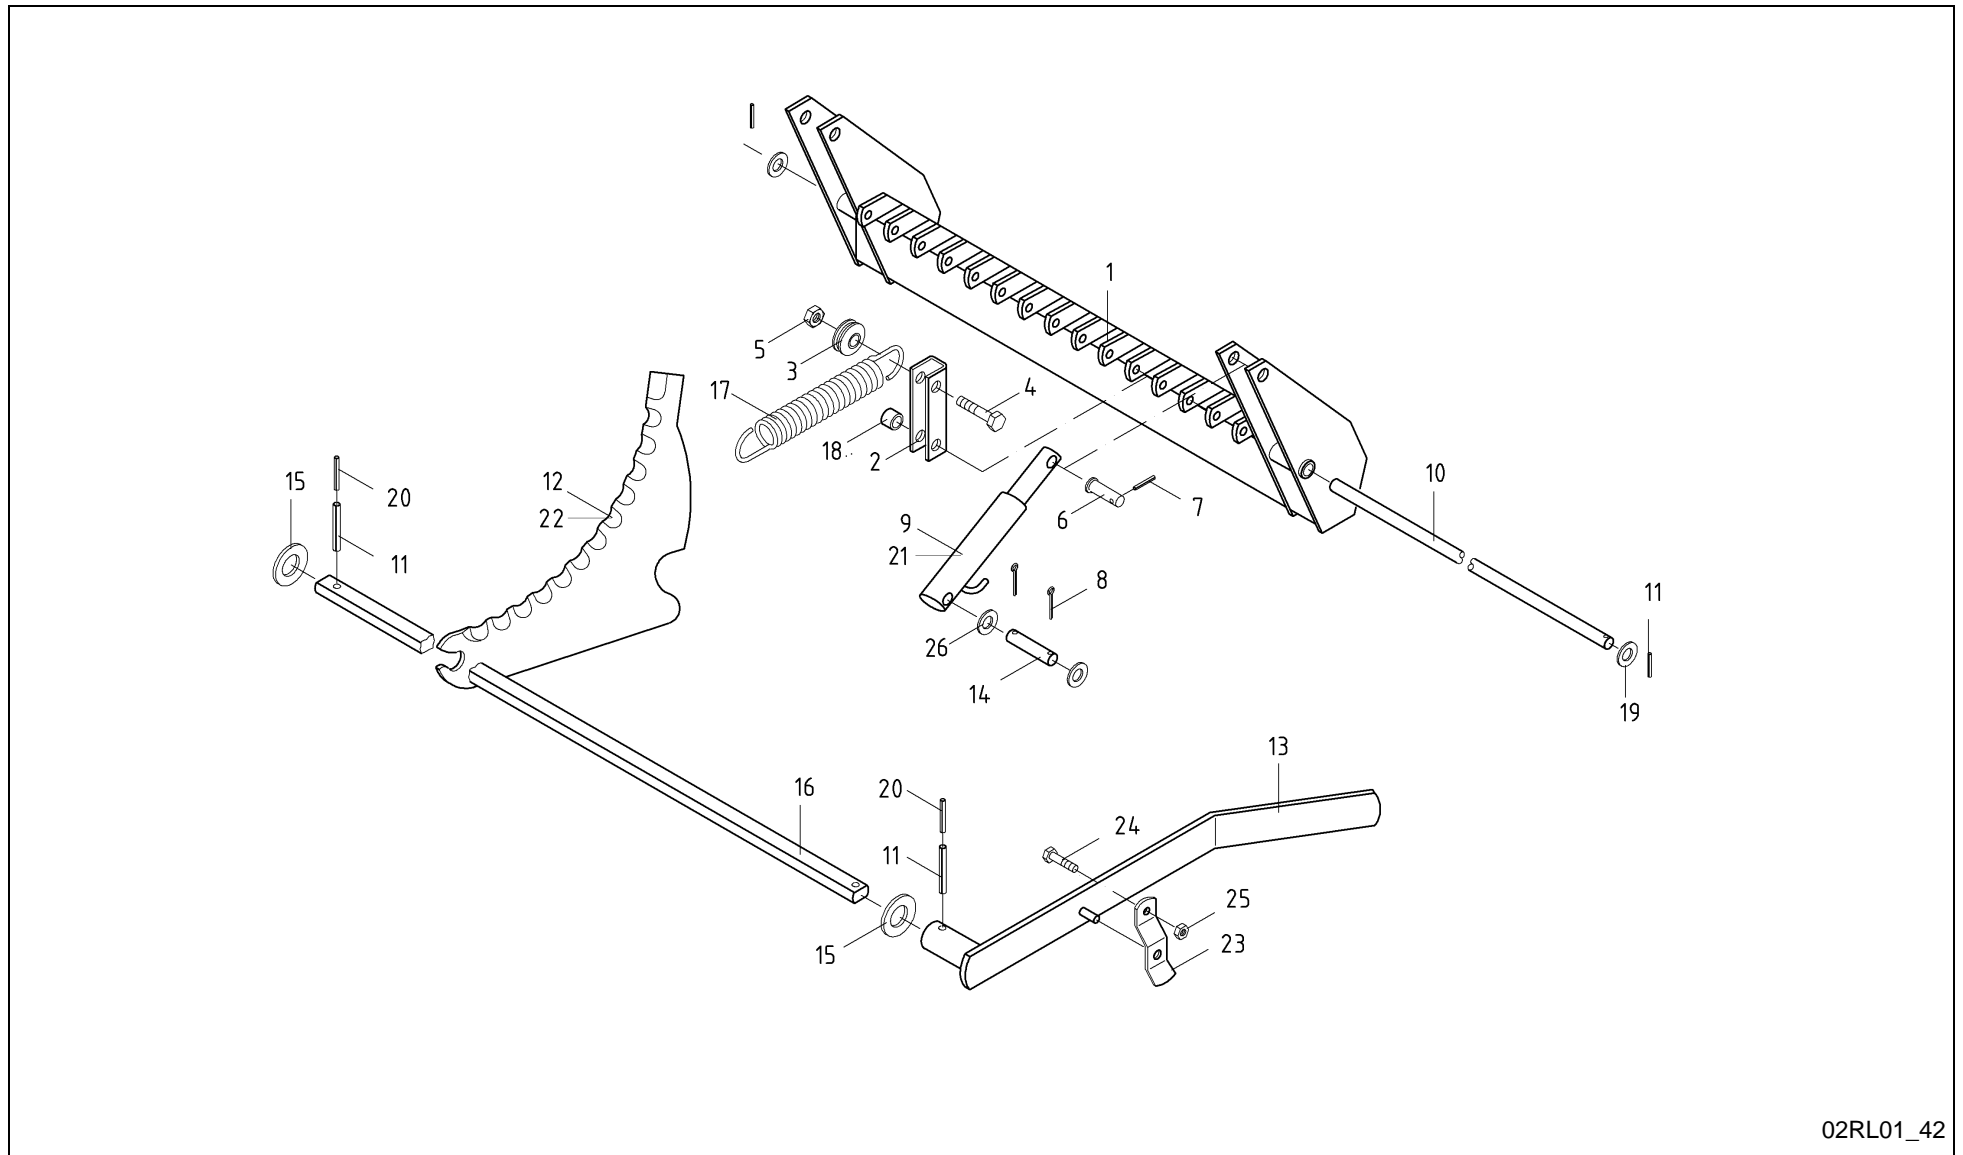

RV 1601 MKII BALEPACK / FRAME, KNIVES 14-OC

02RL01_42

RV 1601 MKII BALEPACK / FRAME, KNIVES 14-OC

PosNo.	Part No.	Qty.	Description	Remark
1	VF16613976	1	FRAME	
2	VF06579564.86	14	YOKE/RETAINER	
3	VF16618515	14	ROLLER	
4	KG00355661	14	HEX. BOLT M10X60 8.8	
5	KG01068861	14	LOCK NUT M10 10	
6	VF16512862	2	PIN	
7	KG01186662	4	TENSION PIN 4X32	
8	VF01122071	4	SPLIT PIN	
9	VF06579628	2	HYDR. CYLINDER	
10	VF16655089	1	SHAFT	
11	VGND4030V	3	PIN, TENSION	
12	VF16613168	14	KNIFE	
13	VF16617521.86	1	LEVER	
14	VF06277506	2	PIN	
15	VF06214306	4	WASHER	
16	VF06579571	1	AXLE	
17	VF16618516	14	TENSION SPRING	
18	VF16512934	13	PIPE	
19	KG01267961	4	WASHER M20	
20	VF01157314	1	DOWEL PIN	
21	VF16513632		SEALING SET	
22	VF16653188	14	BLADE, HARDENED	
23	VF06552557	1	LEAF SPRING	
24	KG00468761	1	HEX. SCREW M6X16 8.8	
25	KG01067361	1	LOCK NUT M6 8	
26	VF06214306	4	WASHER