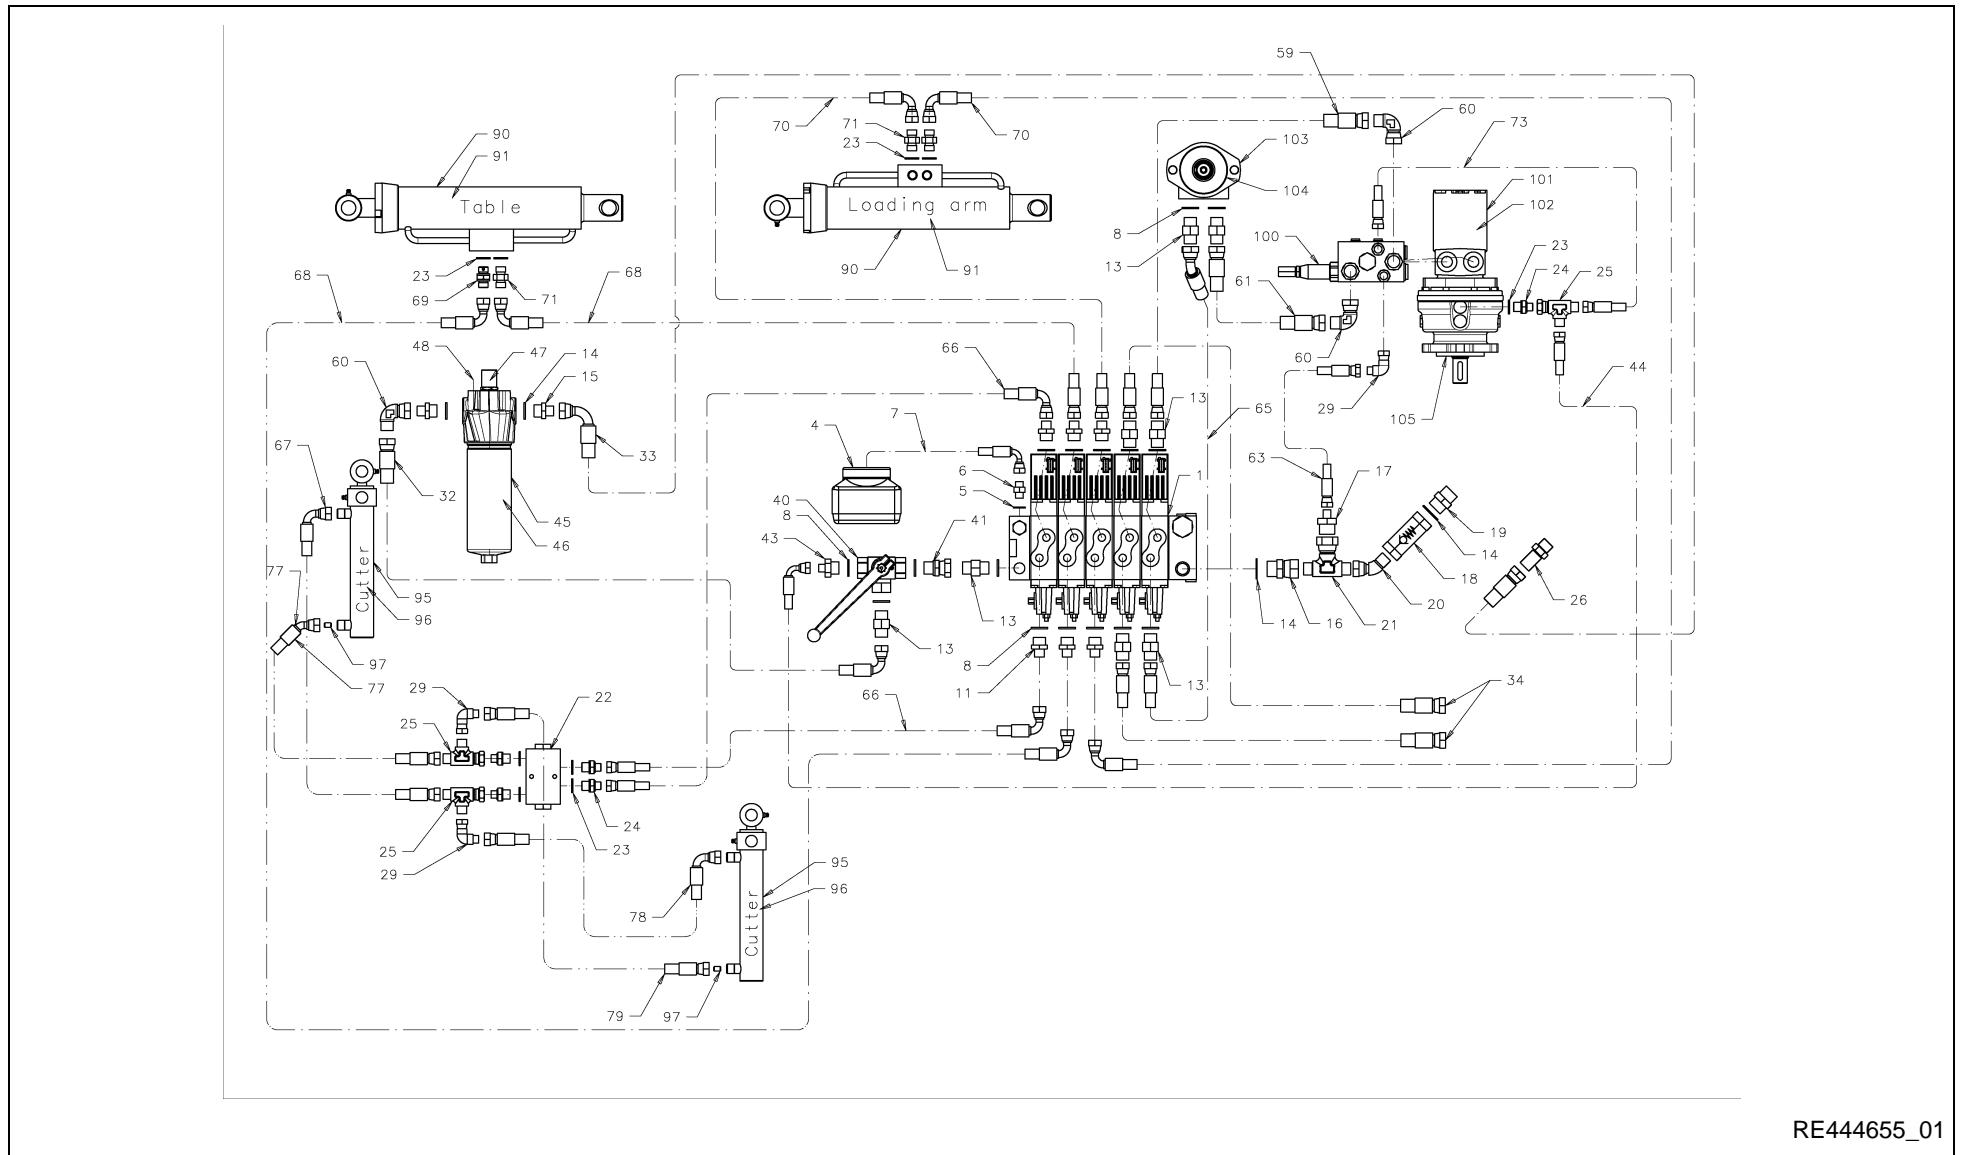

RV 1601 MKII BALEPACK / HYDRAULICS

RE444655_01

RV 1601 MKII BALEPACK / HYDRAULICS

PosNo.	Part No.	Qty.	Description	Remark
1	UH444774	1	HYDR.BLOCK BP135 STD 5SL	
4	UH442918	1	OIL RESERVOIR FOR CHECK VALVE	
5	UH300966	1	SEAL 1/4"	
6	UH300957	1	NIPPLE R1/4"-R1/4"	
7	UH444754	1	HYDR.HOSE 1/4" 620 I04-90G	
8	UH219669	15	SEAL RING 1/2"	
9	UH300971	5	UNION 1/2"-1/2" BSP	
11	UH410747	6	MALE ADAPTOR 3/8"-1/2"	
13	UH300971	1	UNION 1/2"-1/2" BSP	
14	UH306757	5	SEALRING	
15	UH306756	2	UNION 1/2-3/4	
16	UH307747	1	NIPPLE 3/4"-3/4" BSP	
17	UH444770	1	NIPPLE 1/4"-3/4" UU	
18	UH444765	1	NON RETURN VALVE 3/4"-3/4"	
19	UH320186	1	NIPPLE 3/4"-3/4" BSP	
20	UH444760	1	BEND 3/4"	
21	UH444775	1	T-CUPLING 3/4" BSP	
22	UH451755	1	SAFETY VALVE 3/8"	
23	UH410746	4	RING, SEALING	
24	UH300972	4	UNION R1/4"-R3/8"	
25	UH307823	3	T-JUNCTION 1/4" BSP UUI	
26	UH332545	1	BULKHEAD COUPLING 1/2" BSP UU	
29	UH307824	3	THREADED UNION	
32	UH332662	2	HYDR.HOSE 1/2"-560	
34	UH444734	2	HYDR.HOSE 1/2"-2700 1/2" 2700	
40	UH315133	1	BALL VALVE	
41	UH307829	1	ADAPTOR 1/2" BSP	
43	UH219668	1	HEXAGON NIPPLE 1/4"-1/2" BSP UU	
44	UH444753	1	HYDR.HOSE 1/4" 5100	
45	VF16655855	1	HYDR.FILT. HYDAC MFM BV/HC 95	
46	UH453411	1	FILTERELEMENT HYDAC	
47	UH453412	1	FILTER INDICATOR HYD AC	
48	KG01051961	2	HEX. NUT M8 8	
59	UH444757	1	HYDR.HOSE 1/2-5500	
60	UH430828	1	BSP 90DEG.O.-IN.1/2"ADJUSTABL	
61	UH444756	1	HYDR.HOSE	
63	UH444758	1	HYDRAULIK HOSE 1/4 ZOLL 5000	
65	UH444739	1	HYDR.HOSE 1/2" 2100	
66	UH300989	2	HYDR.HOSE 1/4"-1200 1/4" 1200	
67	UH332645	1	HOSE, HP