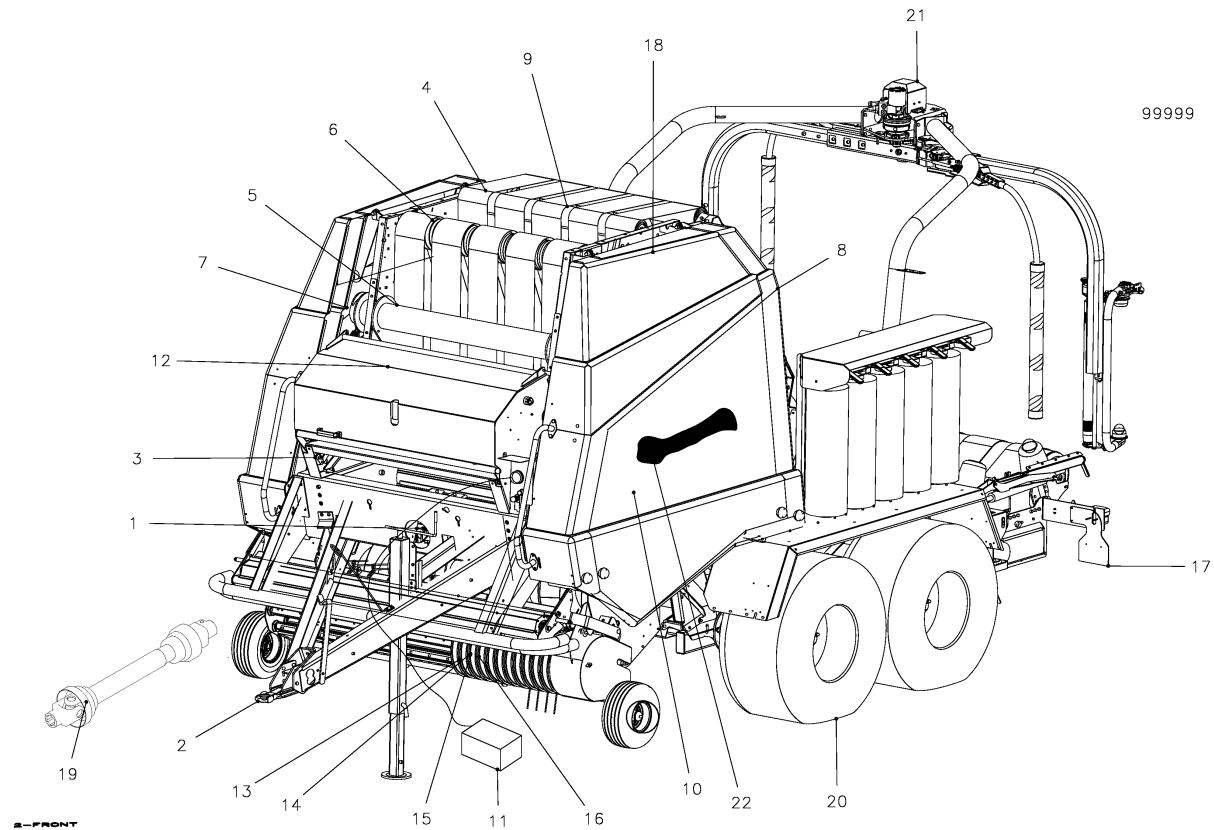

RV 1601 MKII BALEPACK / Table of Contents

PosNo.	Assembly group	Page
	23-OC)	
14	PICK-UP, CPL. (R+14-OC)	40
14	FRAME, PICK-UP (R+14-OC)	41
14	FRAME (R + 14-OC)	42
14	FRAME, KNIVES 14-OC	43
14	CYLINDER, PICK-UP (14-OC + 23-OC SS)	44
14	CYLINDER, PICK-UP (R + XL-R)	45
15	DRIVE (23-OC)	46
15	FRAME, KNIVES (23-OC SS)	47
15	FRAME, KNIVES (23-OC HP)	48
15	CILINDER, PICK-UP (23-OC HP)	49
15	FRAME, GUIDE (23-OC)	50
15	PICK-UP ASSY (XL-R, OC-23)	51
15	PROTECTION (23-OC + XL-R)	52
16	PICK-UP, CPL. (XL-R)	53
16	FRAME, GUIDE (XL-R)	54
17	LIGHTING SET	55
18	PROTECTION	56
18	RAIL, GUARD	57
19	SHAFT, UNIV. JOINT (R+14-OC + XL-R)	58
19	SHAFT, UNIV. JOINT (23-OC)	59
19	SHAFT, UNIV. JOINT (WPU)	60
20	UNDERCARRIAGE, TANDEM	61
20	BRAKE	62
20	HANDBRAKE	63
20	CYLINDER, BRAKE, HYDR.	64
20	RESERVOIR, AIR	65
20	CYLINDER, BRAKE, PNEU.	66
20	WHEEL, CPL.	67
20	HYDRAULIC PARTS	68
20	CARRIER	69
20	MUDGUARD	70
20	SUPPORT, FOIL ROLL,	71
21	WRAPPER, FRAME	72
21	WRAPPER, FRAME	73
21	PLATE, GUIDE	74
21	TOWER	75
21	APPLICUTTER	76
21	GEAR DRIVE UNIT BP	77
21	DRIVE UNIT BP 2D	78