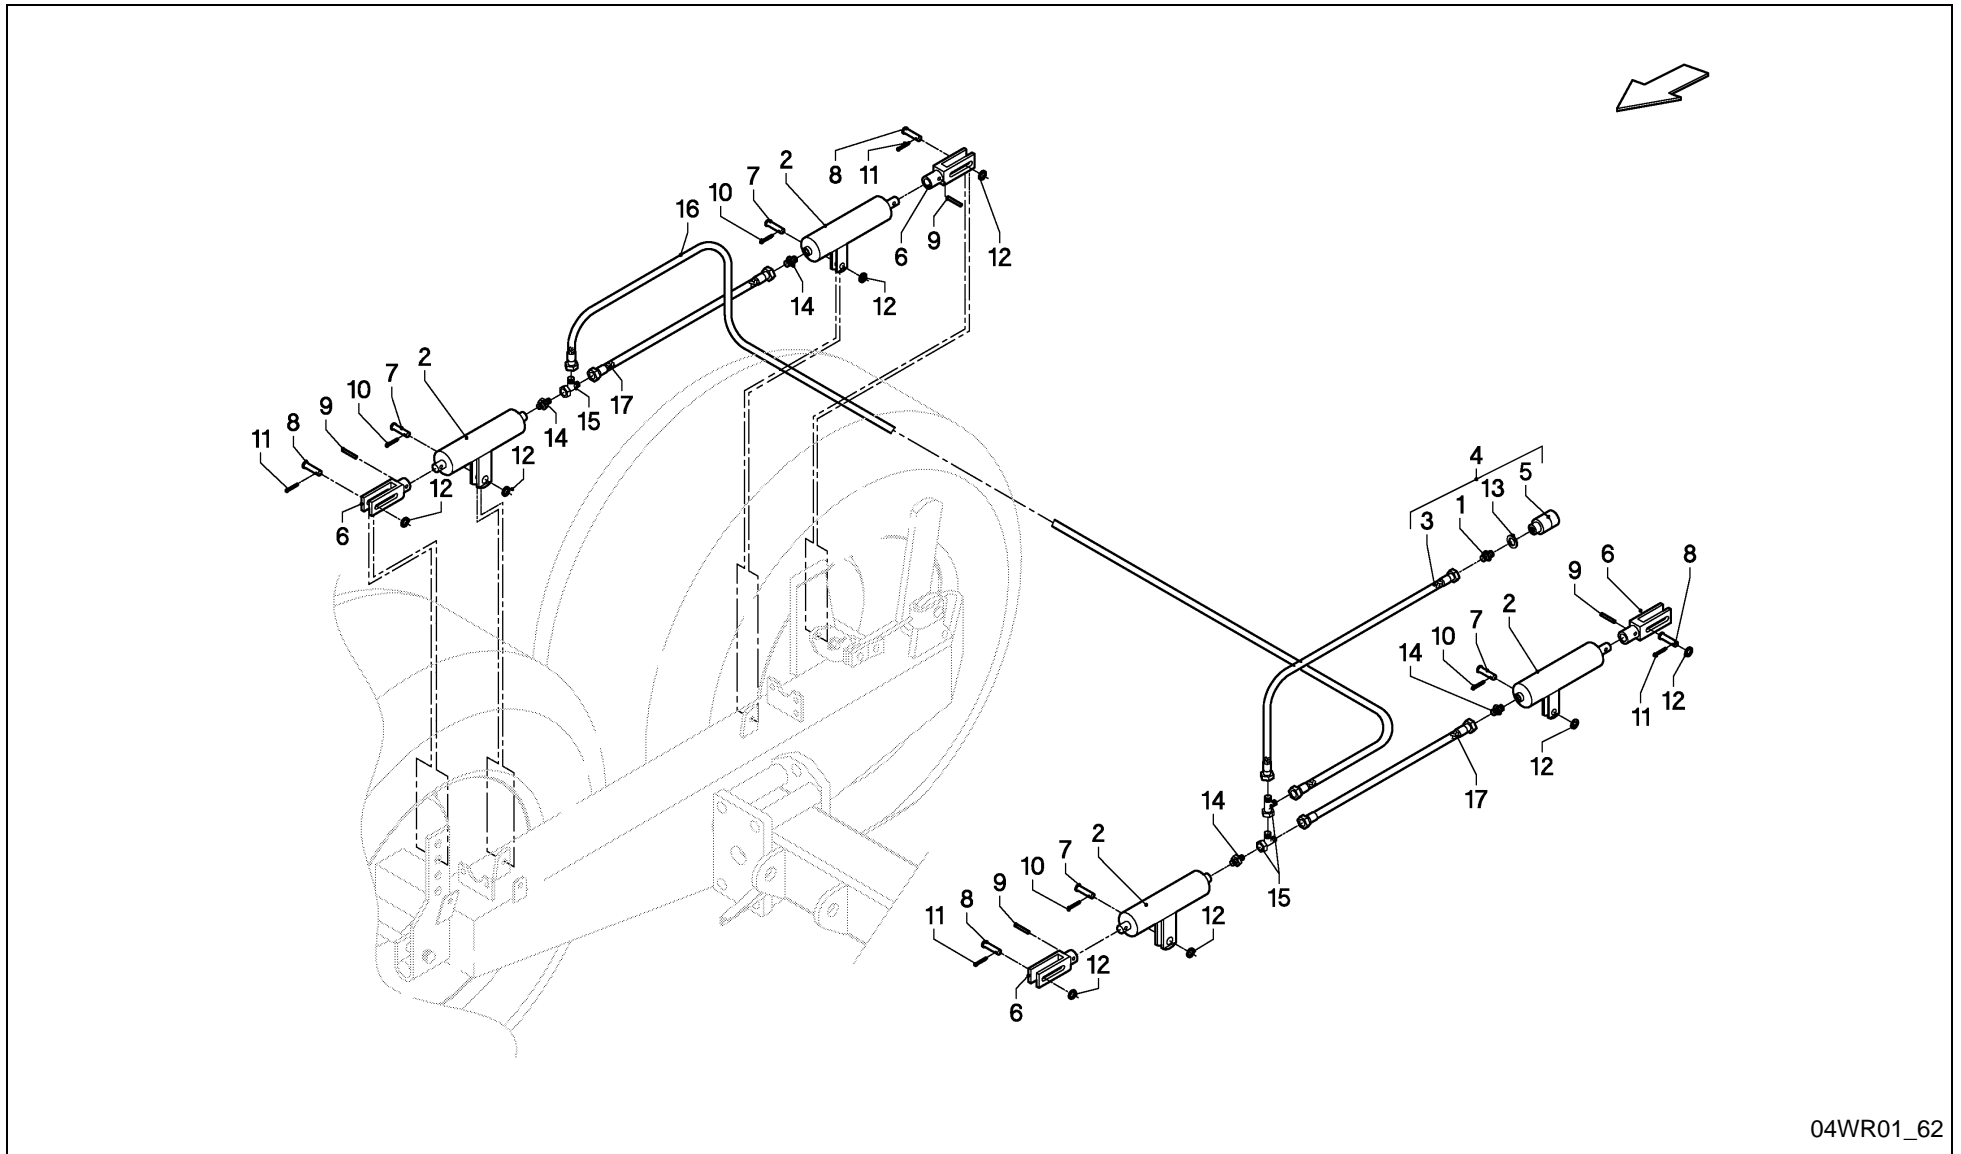

RV 1601 MKII BALEPACK / CYLINDER, BRAKE, HYDR.

04WR01_62

RV 1601 MKII BALEPACK / CYLINDER, BRAKE, HYDR.

PosNo.	Part No.	Qty.	Description	Remark
1	VF01116682	1	ERMETO NIPPLE	
2	VF16518038.86	4	CYLINDER	
3	VF16615955	1	HYDR. HOSE	
4	VF16615956	1	HYDR. HOSE	
5	VF16613256	1	HYDR.PIPE	
6	VF16650424	4	YOKE	
7	VGBP505V	4	PIN	
8	VGBP677V	4	PIN	
9	KG01207762	4	TENSION PIN 3X30	
10	KG01249861	4	SPLIT PIN 3.2X25 ST	
11	KG01251561	4	SPLIT PIN 4X25 ST	
12	KG01267561	8	WASHER M12	
13	VGND3156	1	RING, SEALING	
14	VGND9172V	4	STUD COUPLING	
15	VGND92163V	3	MALE STUD TEE STUD BARREL, ADJ	
16	VGWP85	1	HOSE, HP	
17	VGWP86	2	HOSE, HP