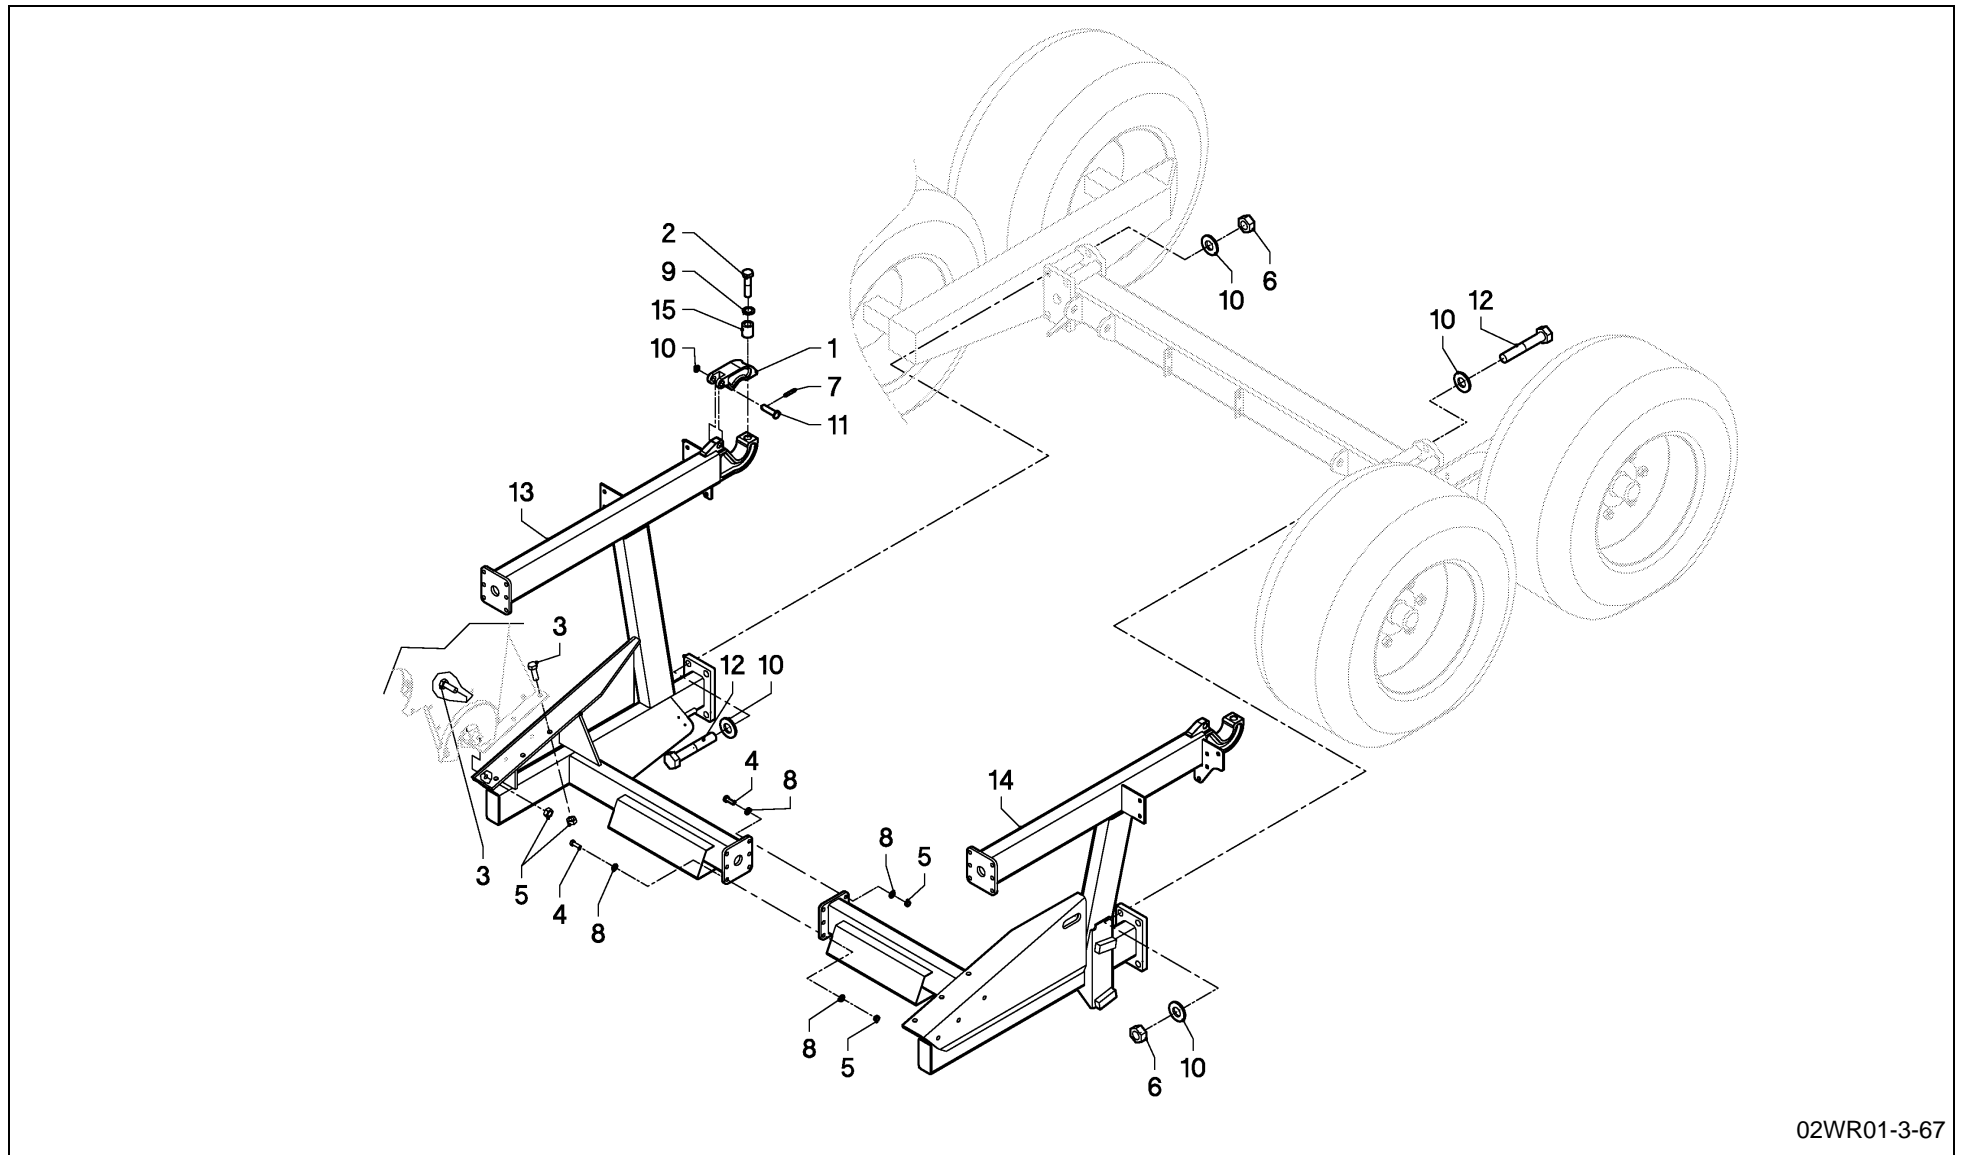

RV 1601 MKII BALEPACK / CARRIER

02WR01-3-67

RV 1601 MKII BALEPACK / CARRIER

PosNo.	Part No.	Qty.	Description	Remark
1	VF16619924	2	WALL HOOK	
2	KG00362561	2	HEX. BOLT M16X80 8.8	
3	KG00476561	12	HEX. SCREW M12X30 8.8	
4	KG00476761	6	HEX. SCREW M12X40 8.8	
5	KG01068961	18	LOCK NUT M12 10	
6	KG01069261	8	NUT, LOCK	
7	KG01186562	2	TENSION PIN 4X30	
8	KG01267561	12	WASHER M12	
9	KG01282061	2	SPRING WASHER M16	
10	KG01282261	16	SPRING WASHER M20	
11	VGMT97V	2	PIN	
12	VGND1599V	8	BOLT, NUTTED	
13	VGWP02K0	1	FRAME, HITCH RH	
14	VGWP03K0	1	FRAME, HITCH LH	
15	VGWP49V	2	SLEEVE