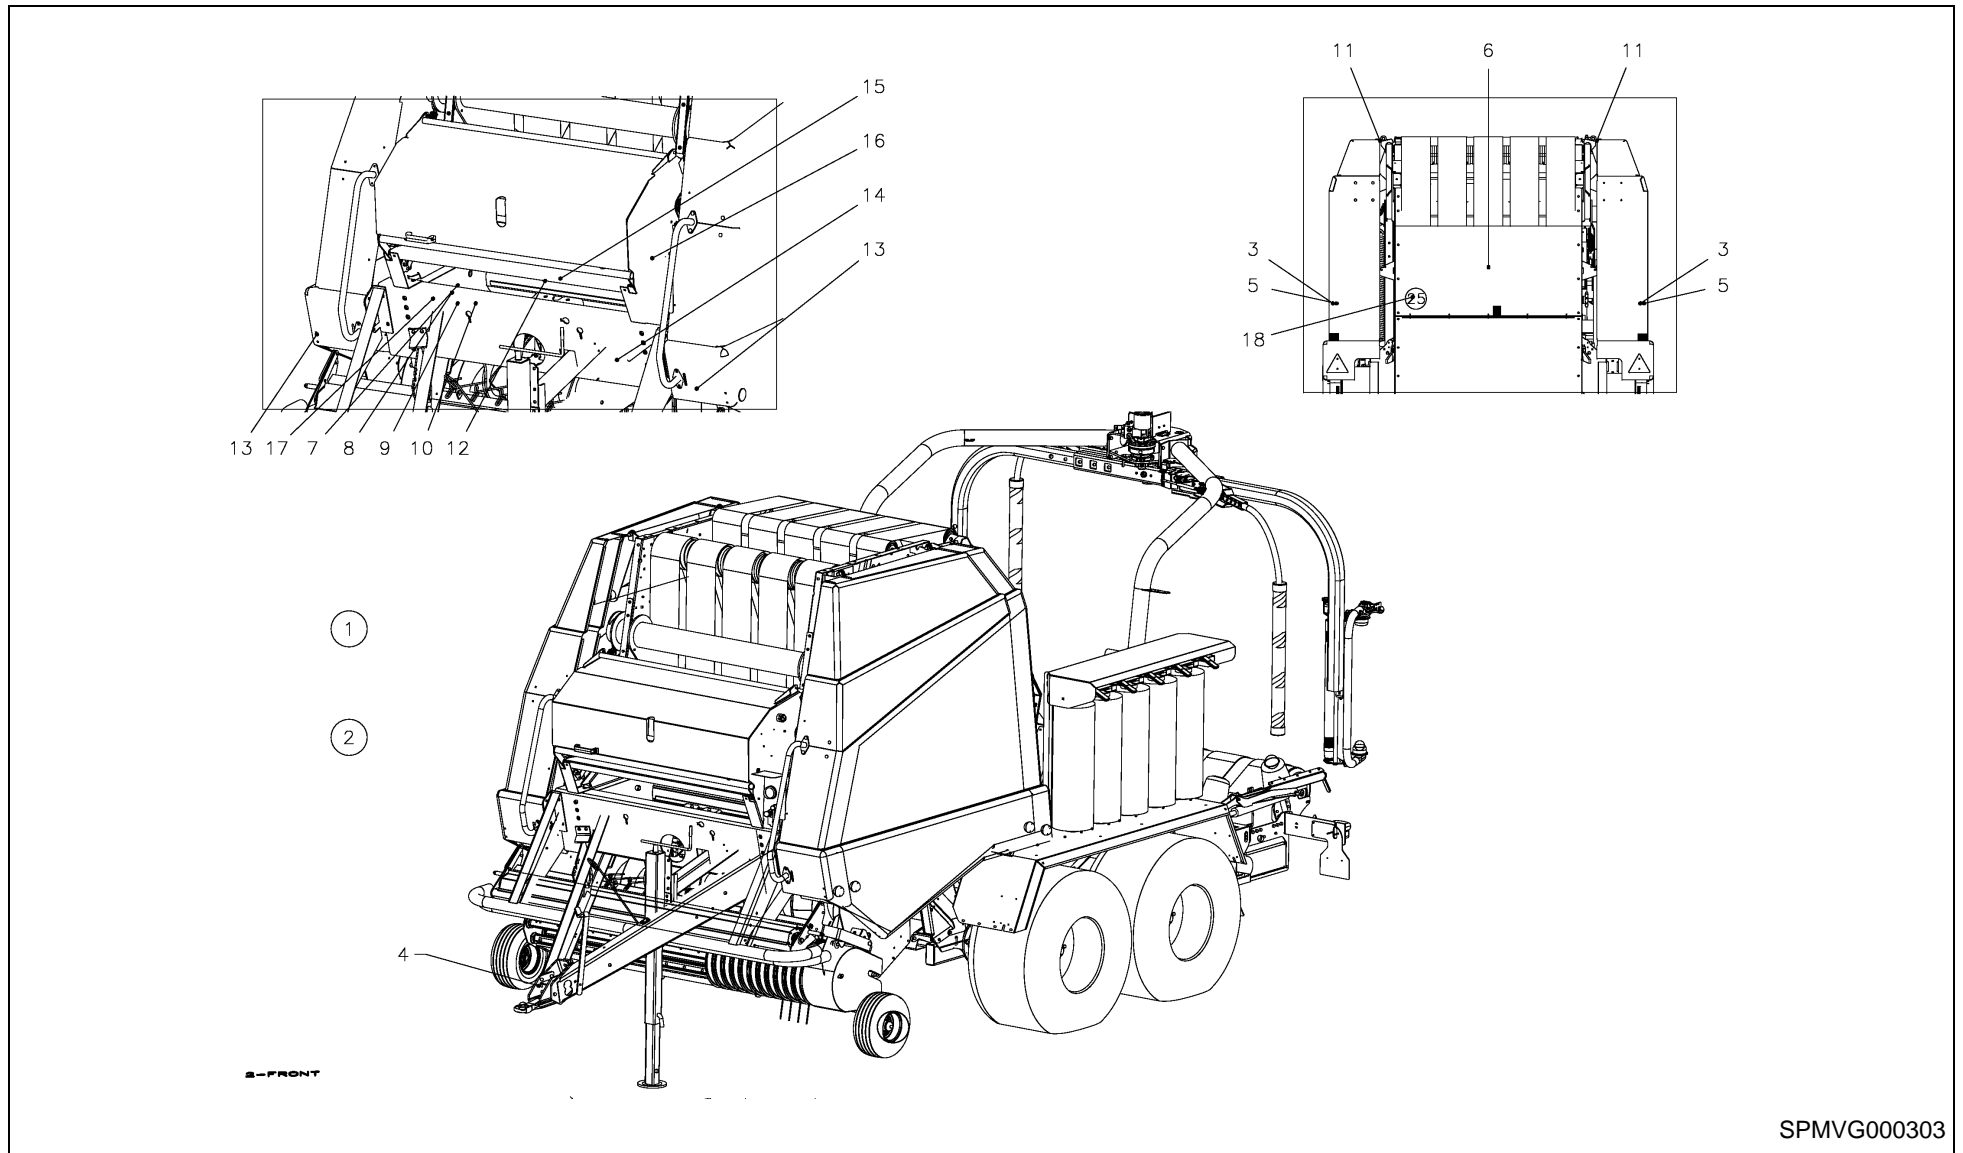

RV 1601 MKII BALEPACK / DECAL SCHEME

SPMVG000303

RV 1601 MKII BALEPACK / DECAL SCHEME

PosNo.	Part No.	Qty.	Description	Remark
1	VGTR00946	1	SAFETY DECALS SET	
2	VGTR00984	1	DECAL SET	
3	VGTR2001	2	SAFETY DECAL	
4	VGTR2011	1	DECAL	
5	VGTR2013	2	SAFETY DECAL	
6	VGTR2017	1	SAFETY DECAL	
7	VGTR2029	1	SAFETY DECAL	
8	VGTR2033	1	SAFETY DECAL	
9	VGTR2035	1	SAFETY DECAL	
10	VGTR2037	1	DECAL	
11	VGTR2039	2	DECAL	
12	VGTR2069	1	SAFETY DECAL	
13	VGTR2071	2	SAFETY DECAL	
14	VGTR2073	1	DECAL	
15	VGTR2075	1	SAFETY DECAL	
16	VGTR2077	1	SAFETY DECAL	
17	VGTR61	1	SAFETY DECAL	
18	VNB1357574	1	DECAL