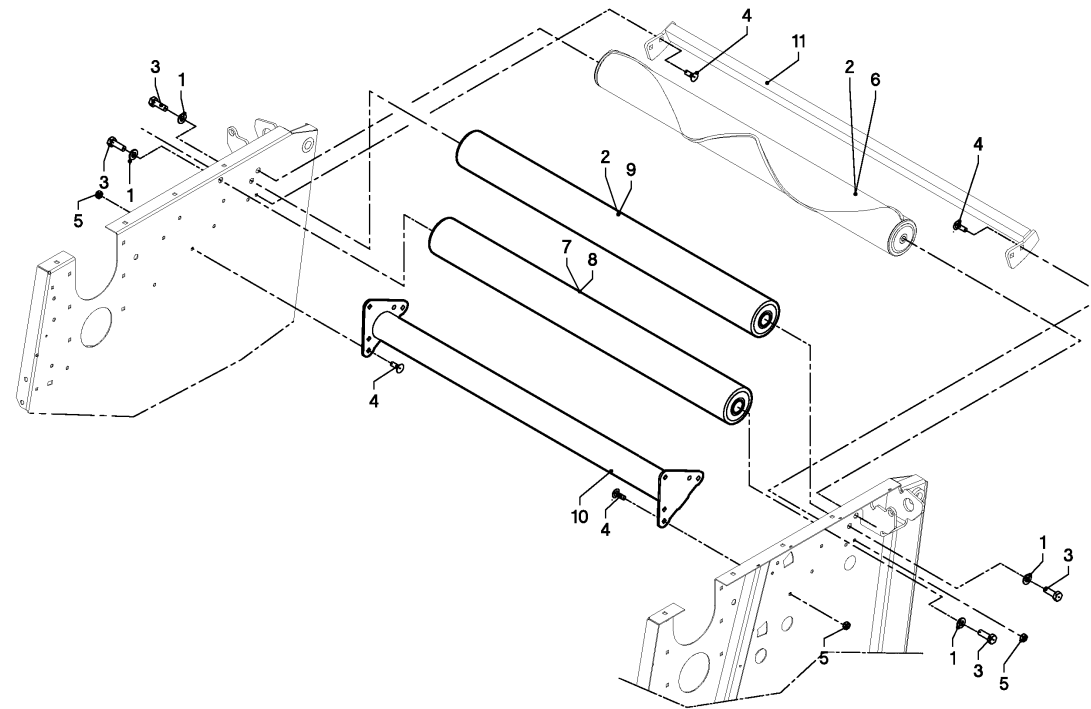

RV 1601 MKII BALEPACK / ROLLERS, TOP

06WD01-3-08B

RV 1601 MKII BALEPACK / ROLLERS, TOP

PosNo.	Part No.	Qty.	Description	Remark
1	VG37129064V	4	WASHER, BELLEVILLE	
2	VGBR00344	1	REPAIR SET, ROLLERS	
3	KG00480061	4	HEX. SCREW M16X30 8.8	
4	KG00641461	10	CARRIAGE BOLT M10X25 8.8	
5	KG01068861	10	LOCK NUT M10 10	
6	VGWA001418	1	ROLLER	SILAGE EXEC.
7	VGWA00368	2	REPAIR SET, ROLLERS	
8	VGWA0043	1	ROLLER LONG	
9	VGWA00633	1	ROLLER ASSY, LONG	
10	VGWA077	1	PIPE, TORSION	
11	VGWA0920	1	SCRAPER	SILAGE EXEC.