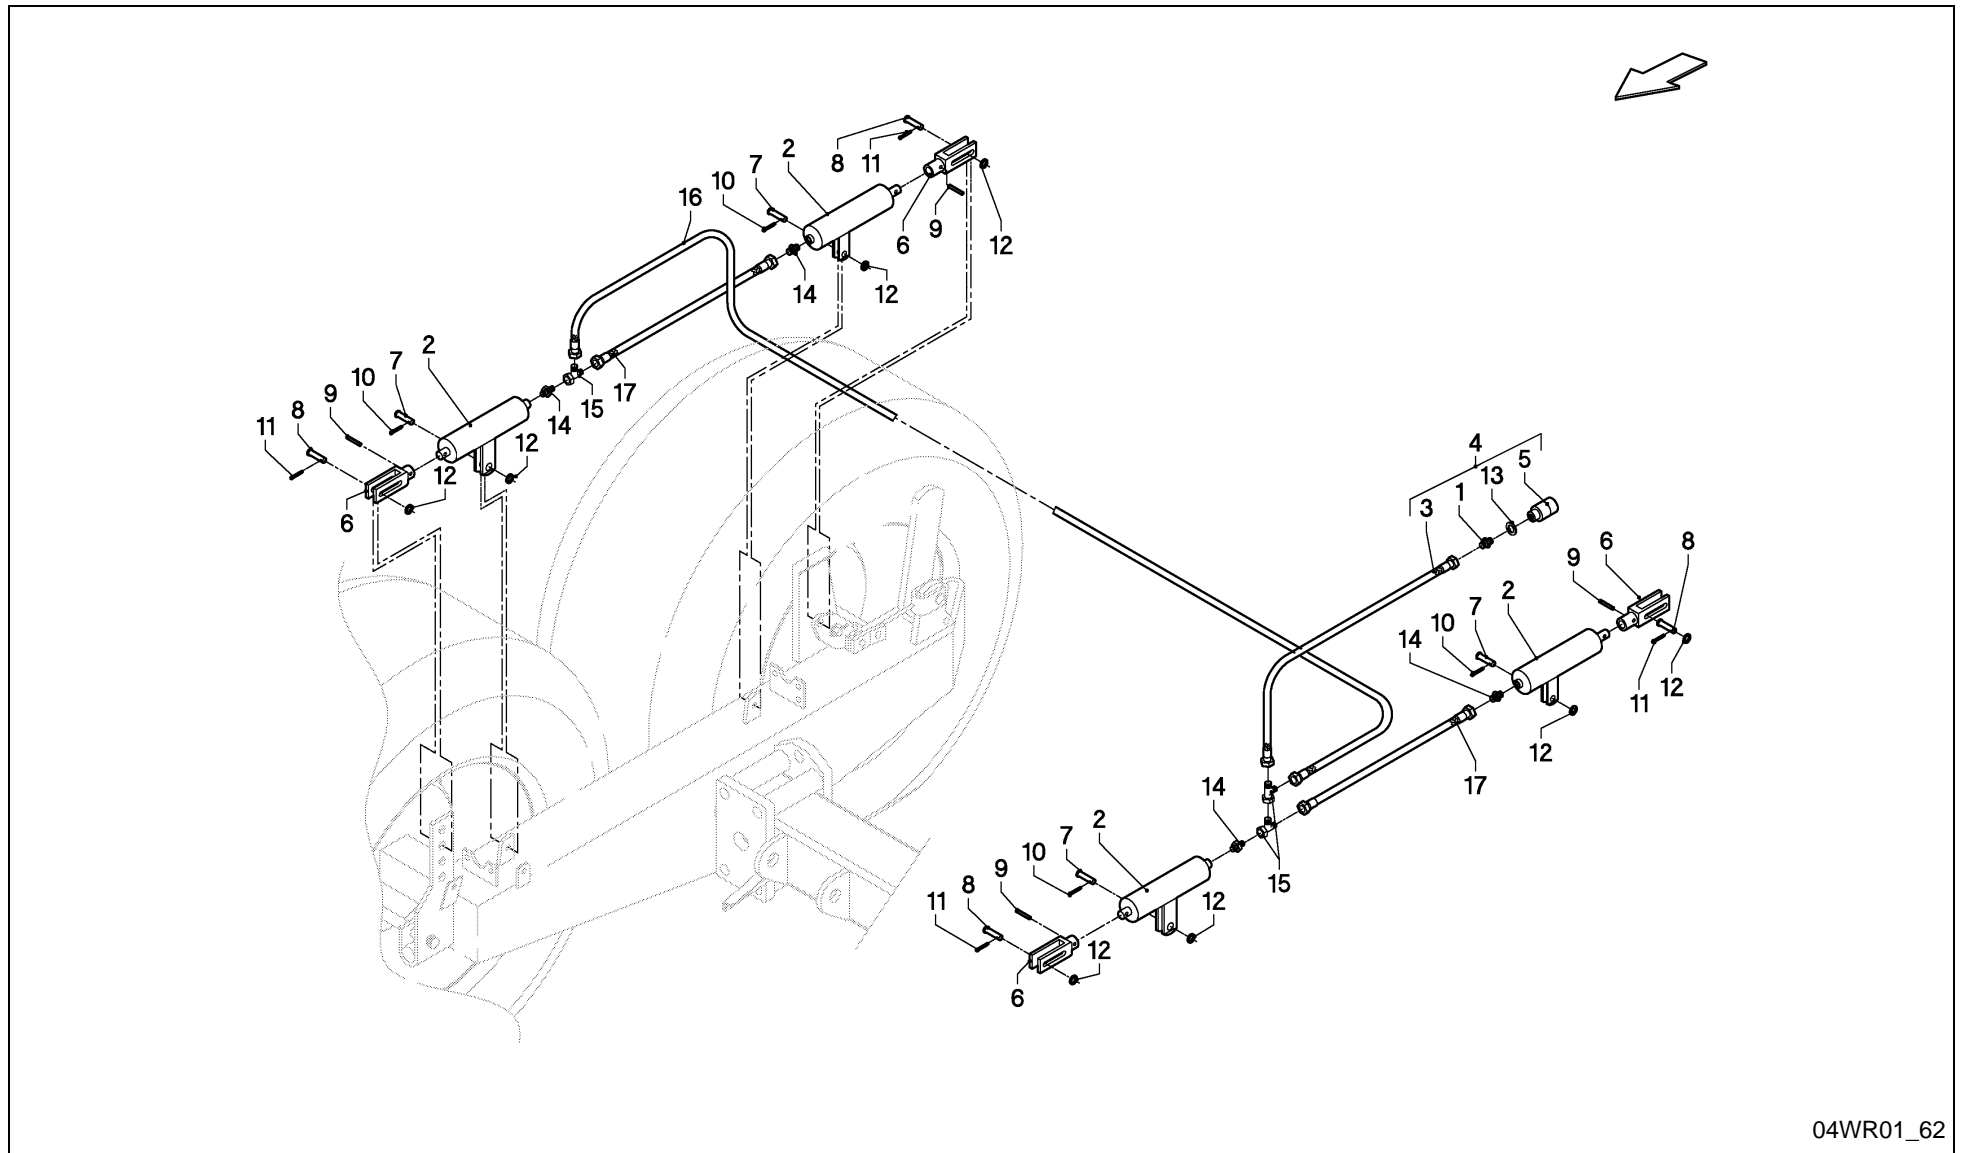

RV 1601 MKII BALEPACK / CYLINDER, BRAKE, HYDR.

04WR01_62

RV 1601 MKII BALEPACK / CYLINDER, BRAKE, HYDR.

PosNo.	Part No.	Qty.	Description	Remark
1	VF01116682	1	ERMETO NIPPLE	
2	VF16518038	4	HYDRAULIC CYLINDER	
3	VF16615955	1	HYDR. HOSE	
4	VF16615956	1	HYDR. HOSE	
5	VF16613256	1	HYDR.PIPE	
6	VF16650424	4	FORK HEAD	
7	VGBP505V	4	PIN	
8	VGBP677V	4	PIN	
9	KG01207762	4	TENSION PIN 3X30	
10	KG01249861	4	SPLIT PIN 3.2X25 ST	
11	KG01251561	4	SPLIT PIN 4X25 ST	
12	KG01267561	8	WASHER M12	
13	VGND3156	1	PACKING RING 1.5X18X22	
14	VGND9172V	4	INSCHR.KOP WS:P-GEV 12LR	
15	VGND92163V	3	INSTE.L-KOPP. WS:ELS 12L-SV	
16	VGWP85	1	HOSE, HP	
17	VGWP86	2	HOSE, HP