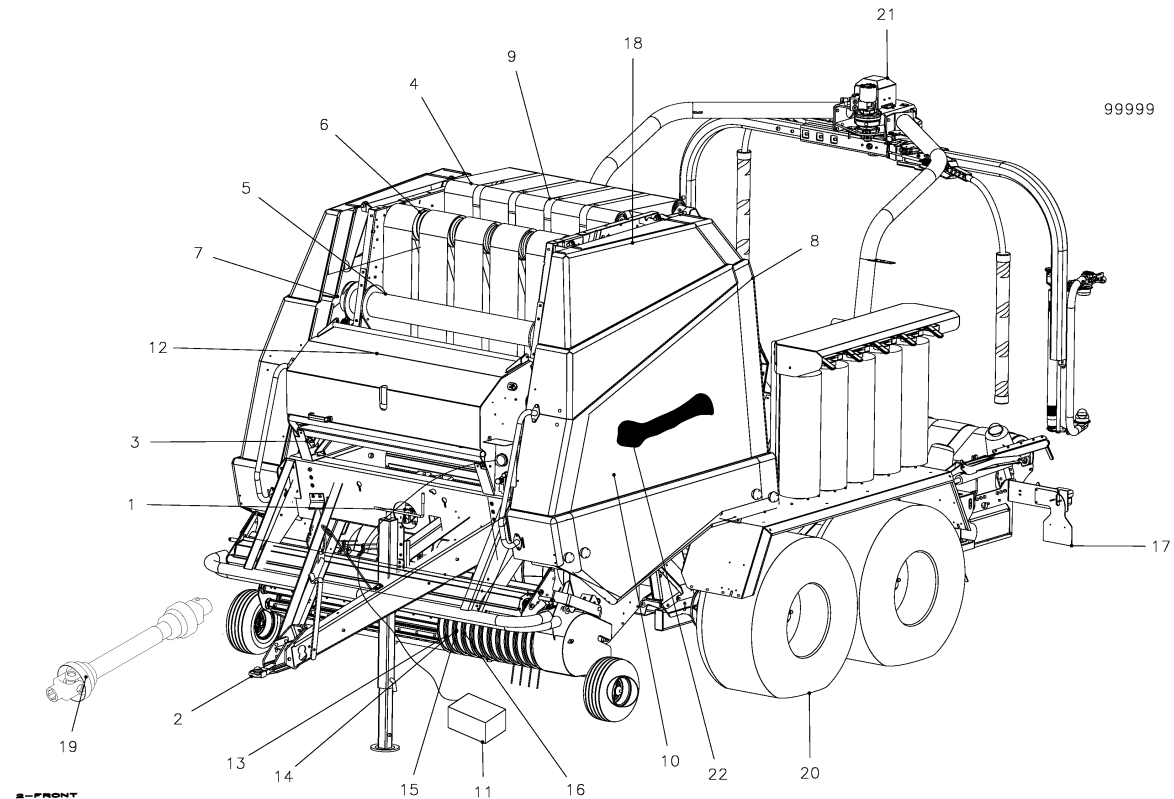

RV 1601 MKII BALEPACK / Table of Contents

PosNo.	Assembly group	Page
14	CYLINDER, PICK-UP (14-OC + 23-OC)	40
14	CYLINDER, PICK-UP (R + XL-R)	41
15	DRIVE (23-OC)	42
15	FRAME, KNIVES (23-OC)	43
15	FRAME, GUIDE (23-OC)	44
15	PICK-UP ASSY (XL-R, OC-23)	45
15	CROP GUIDE CPL. (XL-R+23-OC)	46
16	PICK-UP, CPL. (XL-R)	47
16	FRAME, GUIDE (XL-R)	48
16	CILINDER, PICK-UP (XL-R)	49
17	LIGHTING SET	50
18	PROTECTION	51
18	RAIL, GUARD	52
19	SHAFT, UNIV. JOINT (R+14-OC)	53
19	SHAFT, UNIV. JOINT (23-OC)	54
19	SHAFT, UNIV. JOINT (WPU)	55
19	SHAFT, UNIV. JOINT	56
20	UNDERCARRIAGE, TANDEM	57
20	BRAKE	58
20	HANDBRAKE	59
20	CYLINDER, BRAKE, HYDR.	60
20	RESERVOIR, AIR	61
20	CYLINDER, BRAKE, PNEU.	62
20	WHEEL, CPL.	63
20	HYDRAULIC PARTS	64
20	CARRIER	65
20	MUDGUARD	66
20	SUPPORT, FOIL ROLL,	67
21	WRAPPER CPL.	68
21	PLATE, GUIDE	69
21	TOWER	70
21	APPLICUTTER	71
21	GEAR DRIVE UNIT BP	72
21	DRIVE UNIT BP 2D	73
21	DRIVE UNIT BP 3D	74
21	BRACKET, CPL. BP 3D	75
21	FRAME, BELT	76
21	PRE-STRETCHER	77
21	PRE-STRETCHER	78
21	PRE-STRETCHER FILM	79