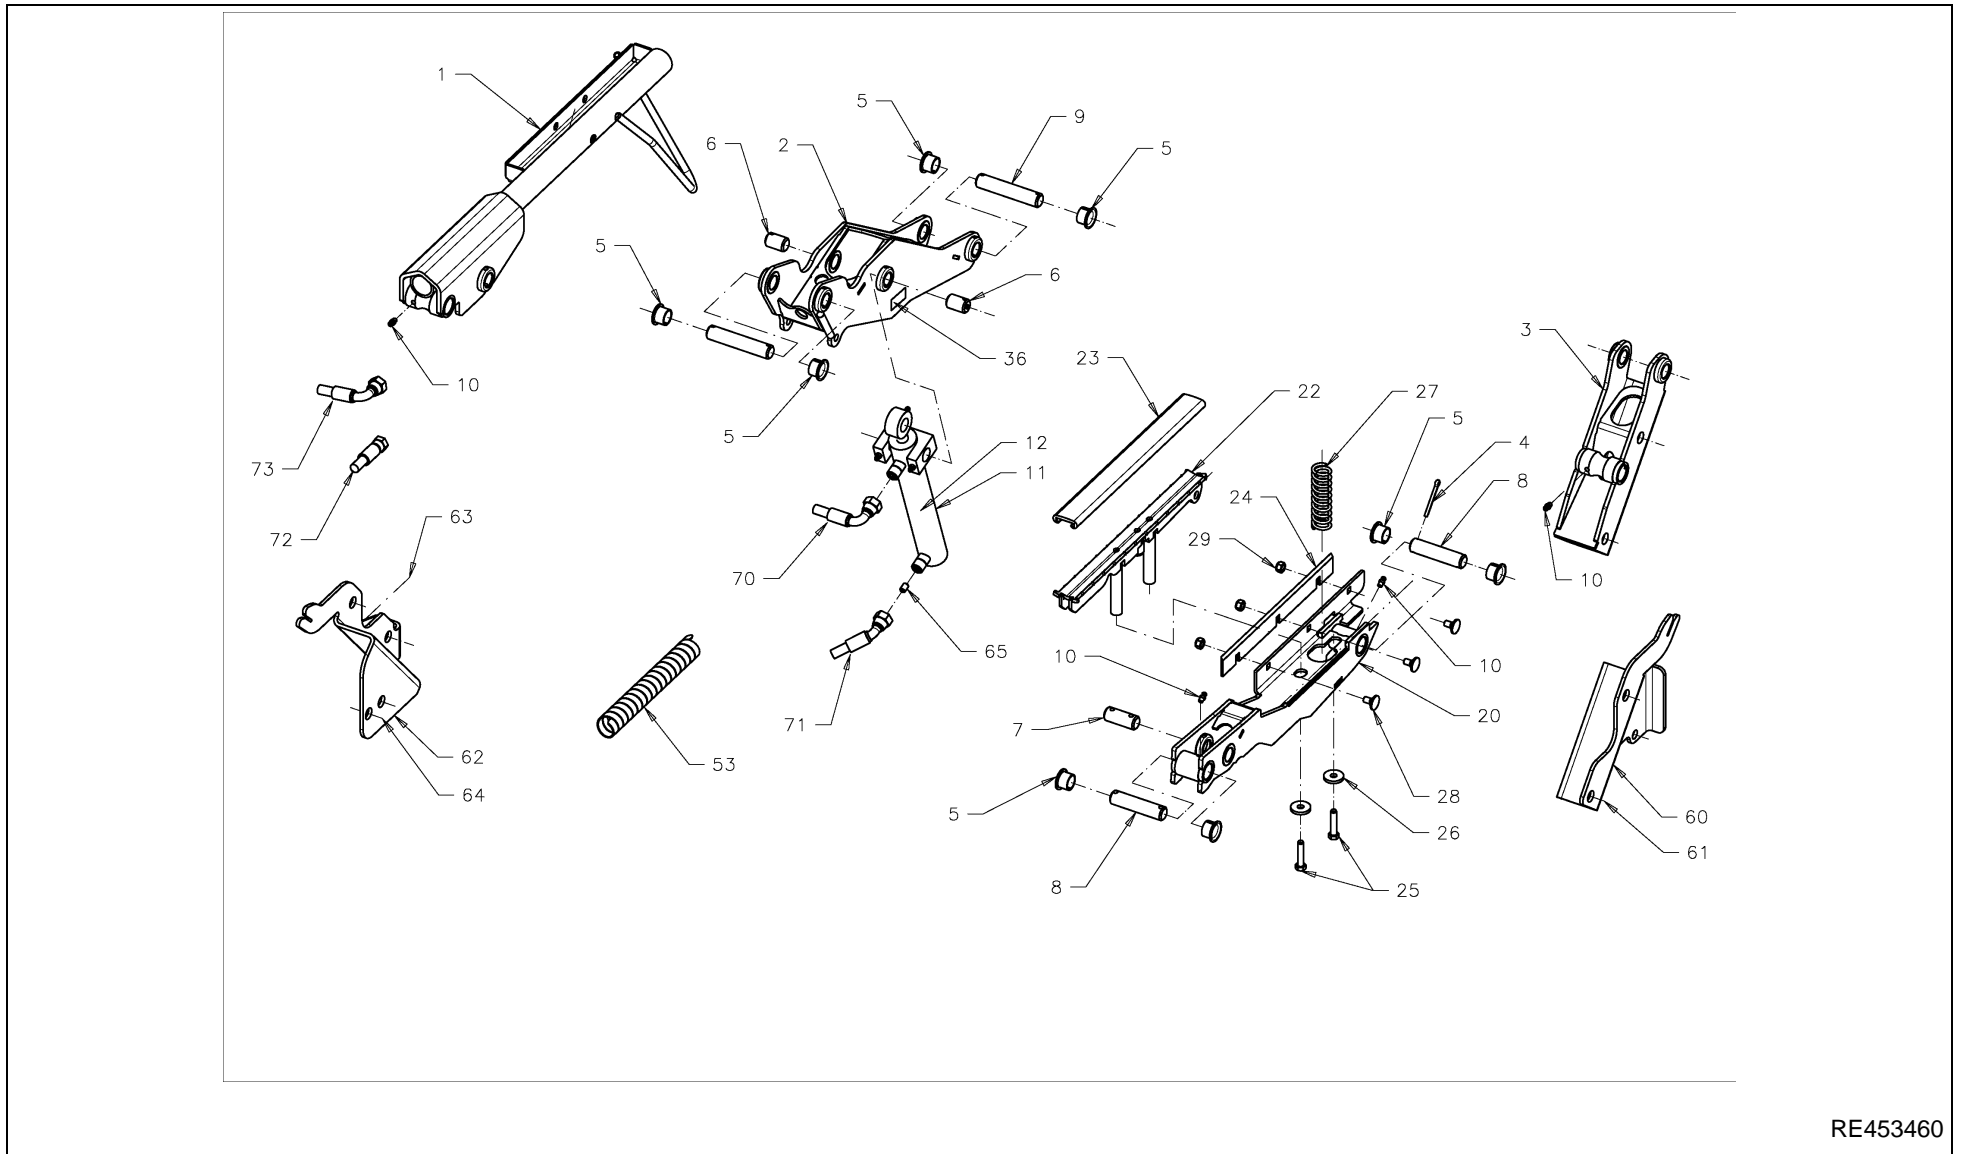

RV 1601 MKII BALEPACK / APPLICUTTER

RE453460

RV 1601 MKII BALEPACK / APPLICUTTER

PosNo.	Part No.	Qty.	Description	Remark
1	UH453502	1	ARM TOP	
2	UH453507-K	1	HALTER GSW.	
3	UH453520-K	1	LENKARM GSW.	
4	KG01253061	7	SPLIT PIN 5X50 ST	
5	UH450312	8	SLIDING BEARING W/FLANGE 2016.5	
6	UH453543	2	BOLT Ø20 Ø5X25	
7	UH453544	1	BOLT Ø20 Ø5 Ø5X31	
8	UH453545	2	BOLT Ø20 Ø5 Ø5X74	
9	UH453546	2	BOLT Ø20 Ø5 Ø5X91	
10	VGND9004V	4	SMEERNIPPEL M6X180^	
11	UH453550	1	CYLINDER Ø32/Ø16X45+175	
12	UH453551		CYLINDER SEAL KIT Ø32/Ø16	
20	UH453511-K	1	ARM GSW.	
22	UH453526	1	HOLDER	
23	UH453536	1	PLASTIC PROFILE	
24	UH453537	1	BLADE	
25	VF01173381	2	HEX.HEAD SCREW	
26	VGND3122V	2	WASHER, PLAIN	
27	UH282751	1	SPRING	
28	KG00638961	3	CARRIAGE BOLT M8X16 8.8	
29	KG01067561	3	LOCK NUT M8 8	
36	UH220935	1	STICKER KEEP AWAY FROM MOVING PARTS	
53	UH440093	4	PROTECTION SPIRAL	
60	UH453465-K	1	HALTER LI. BP	
61	KG00362761	4	HEX. BOLT M16X100 8.8	
61	KG01267761	8	WASHER M16	
61	KG01067961	4	LOCK NUT M16 8	
62	UH453468-K	1	HALTER RE. BP	
63	KG00476661	1	HEX. SCREW M12X35 8.8	
63	KG01267561	2	WASHER M12	
63	KG01067761	1	LOCK NUT M12 8	
64	KG00480161	4	HEX. SCREW M16X35 8.8	
64	KG01267761	8	WASHER M16	
64	KG01067961	4	LOCK NUT M16 8	
65	UH410730	2	RESTRICTOR M8 Ø 1.4 MM	
70	UH444750	1	HYDR.HOSE 1/4" 1700	
71	UH332645	1	HYDR.HOSE 1/4" 2030	
72	UH332643	1	HYDR.HOSE 1/4" 2700	
73	UH332643	1	HYDR.HOSE 1/4" 2700	