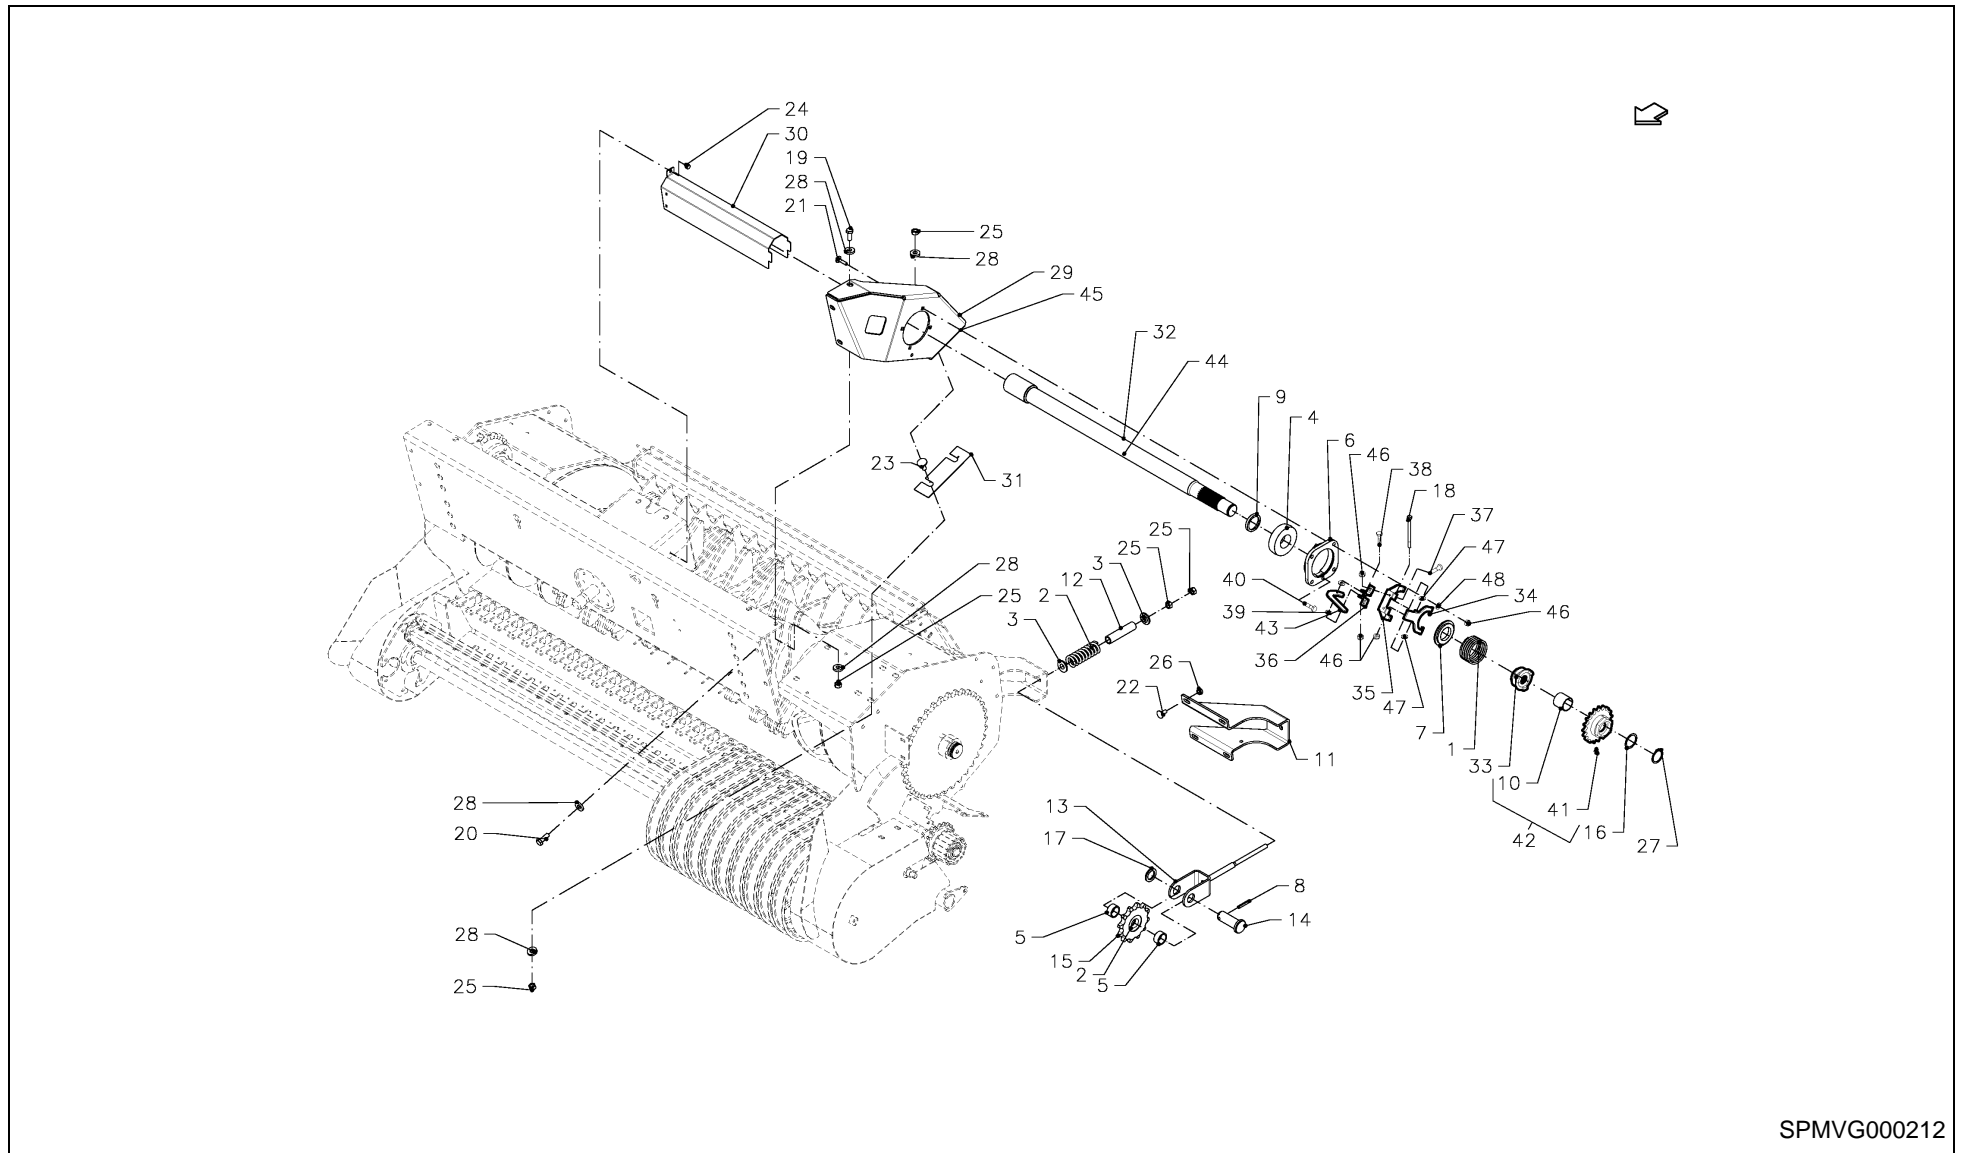

RV 1601 MKII BALEPACK / DRIVE (R+14-OC)

SPMVG000212

RV 1601 MKII BALEPACK / DRIVE (R+14-OC)

PosNo.	Part No.	Qty.	Description	Remark
1	VF06215408	1	COMPRESSION SPRING	
2	VF06215432	1	COMPRESSION SPRING	
3	VF06550817	2	SPRING CUP	
4	VF16614109	1	BALL BEARING	
5	VF16614124	2	SPACER TUBE	
6	VF16614253	1	BEARING RACE	
7	VF16614279	1	WASHER	
8	KG01191962	1	TENSION PIN 8X45	
9	VF16616328	1	BEARING RACE	XL-R + OC-23
10	VF16618198	1	BUSH	
11	VF16653138	1	SUPPORT	
12	VF16619185	1	PIPE/TUBE	
13	VF16614227.86	1	TENSIONER CHAIN	
14	VF16614224	1	PIN	
15	VF06554382	1	CHAIN WHEEL	
16	VG AH00132		SHIM SET -X40X50	GIVE QUANTITY WHEN ORDERING
17	VGDS59V	1	RING 4X30.1X44	
18	KG00354361	1	HEX. BOLT M8X110 8.8	
19	KG00476561	1	HEX. SCREW M12X30 8.8	
20	KG00476661	2	HEX. SCREW M12X35 8.8	
21	KG00639361	4	CARRIAGE BOLT M8X35 8.8	
22	KG00641461	4	CARRIAGE BOLT M10X25 8.8	
23	KG00644861	2	CARRIAGE BOLT M12X30 8.8	
24	KG01000661	1	FLANGED BOLT M8X15	
25	KG01052161	7	HEX. NUT M12 8	
26	KG01072361	4	LOCK NUT M10 8	
27	KG01109862	1	CIRCLIP-A 40 X 1.75	
28	VGND3148V	8	LOCK WASHER VSF-12M	
29	VGWA02076K0	1	SUPPORT	R + OC-14
30	VGWA490	1	GUARD, PROTECT.	
31	VGWA904V	1	PLATE, SHIM	
32	VGWS060	1	SHAFT, DRIVE	R + OC-14
33	VF16614276	1	SLIDING DOG	
34	VF16615219	1	LEVER	
35	VF16615220	1	SNGLE	
36	VF16615236	1	BEARING	
37	KG00353161	2	HEX. BOLT M8X35 8.8	
38	KG00472461	1	HEX. SCREW M8X40 8.8	
39	VGMH416V	2	WASHER, PLAIN 3X10.5X26	
40	VF01120694	1	GREASE NIPPLE