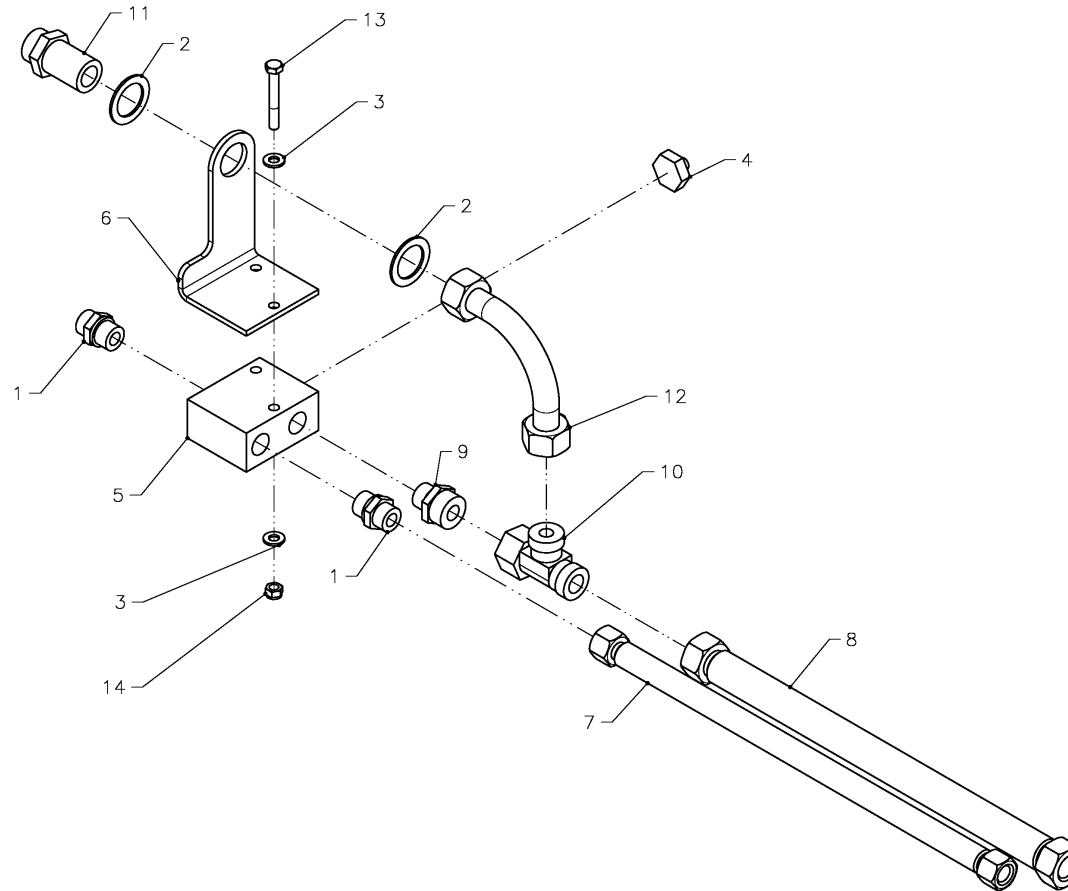

RV 1601 MKII BALEPACK / OIL FLOW DIVIDER

D04

SPMVF000326

SPMVF000326

RV 1601 MKII BALEPACK / OIL FLOW DIVIDER

PosNo.	Part No.	Qty.	Description	Remark
1	VF02953373	2	SCREW-IN NIPPLE	
2	VF06214234	2	WASHER	
3	VF06214246	4	WASHER	
4	VF16650881	1	VALVE	
5	VF16650882	1	HOUSING	
6	VF16651169	1	SUPPORT	
7	VF16651171	1	HYDR.HOSE	
8	VF16651172	1	HYDR.HOSE	
9	VF16651173	1	THREADED UNION	
10	VF16651174	1	THREADED UNION	
11	VF16651176	1	THREADED UNION	
12	VF16651178	1	HYDR. PIPE	
13	KG00353661	2	HEX. BOLT M8X60 8.8	
14	KG01067561	2	LOCK NUT M8 8