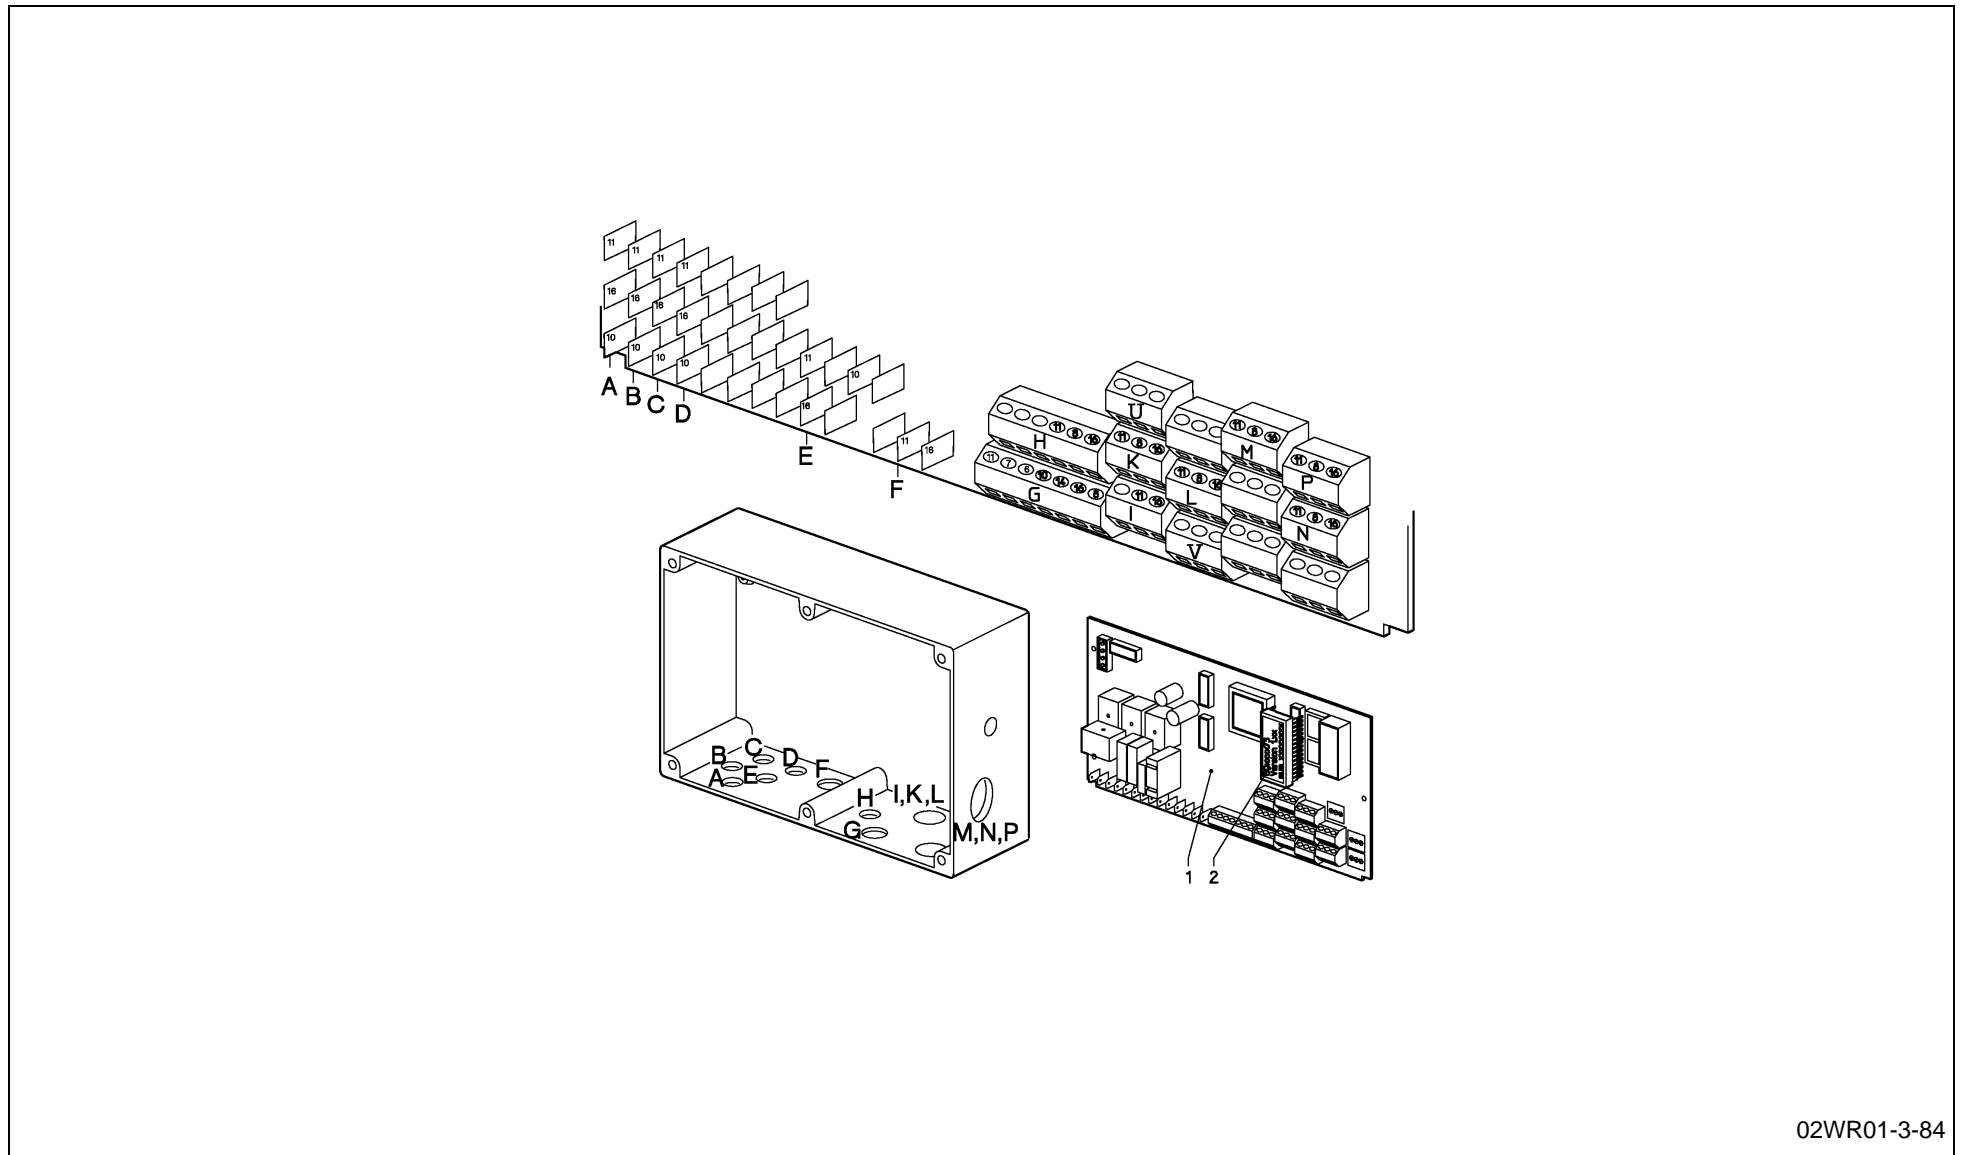

RV 1601 MKII BALEPACK / CONNECTIONS, ELEC., WRAPPER

02WR01-3-84

RV 1601 MKII BALEPACK / CONNECTIONS, ELEC., WRAPPER

PosNo.	Part No.	Qty.	Description	Remark
1	VNB0420873	1	PCB, TESTED, WITHOUT SOFTWARE.	
2	VNBXXXXX73	1	EPROM	GIVE XXXX WHEN ORDERING