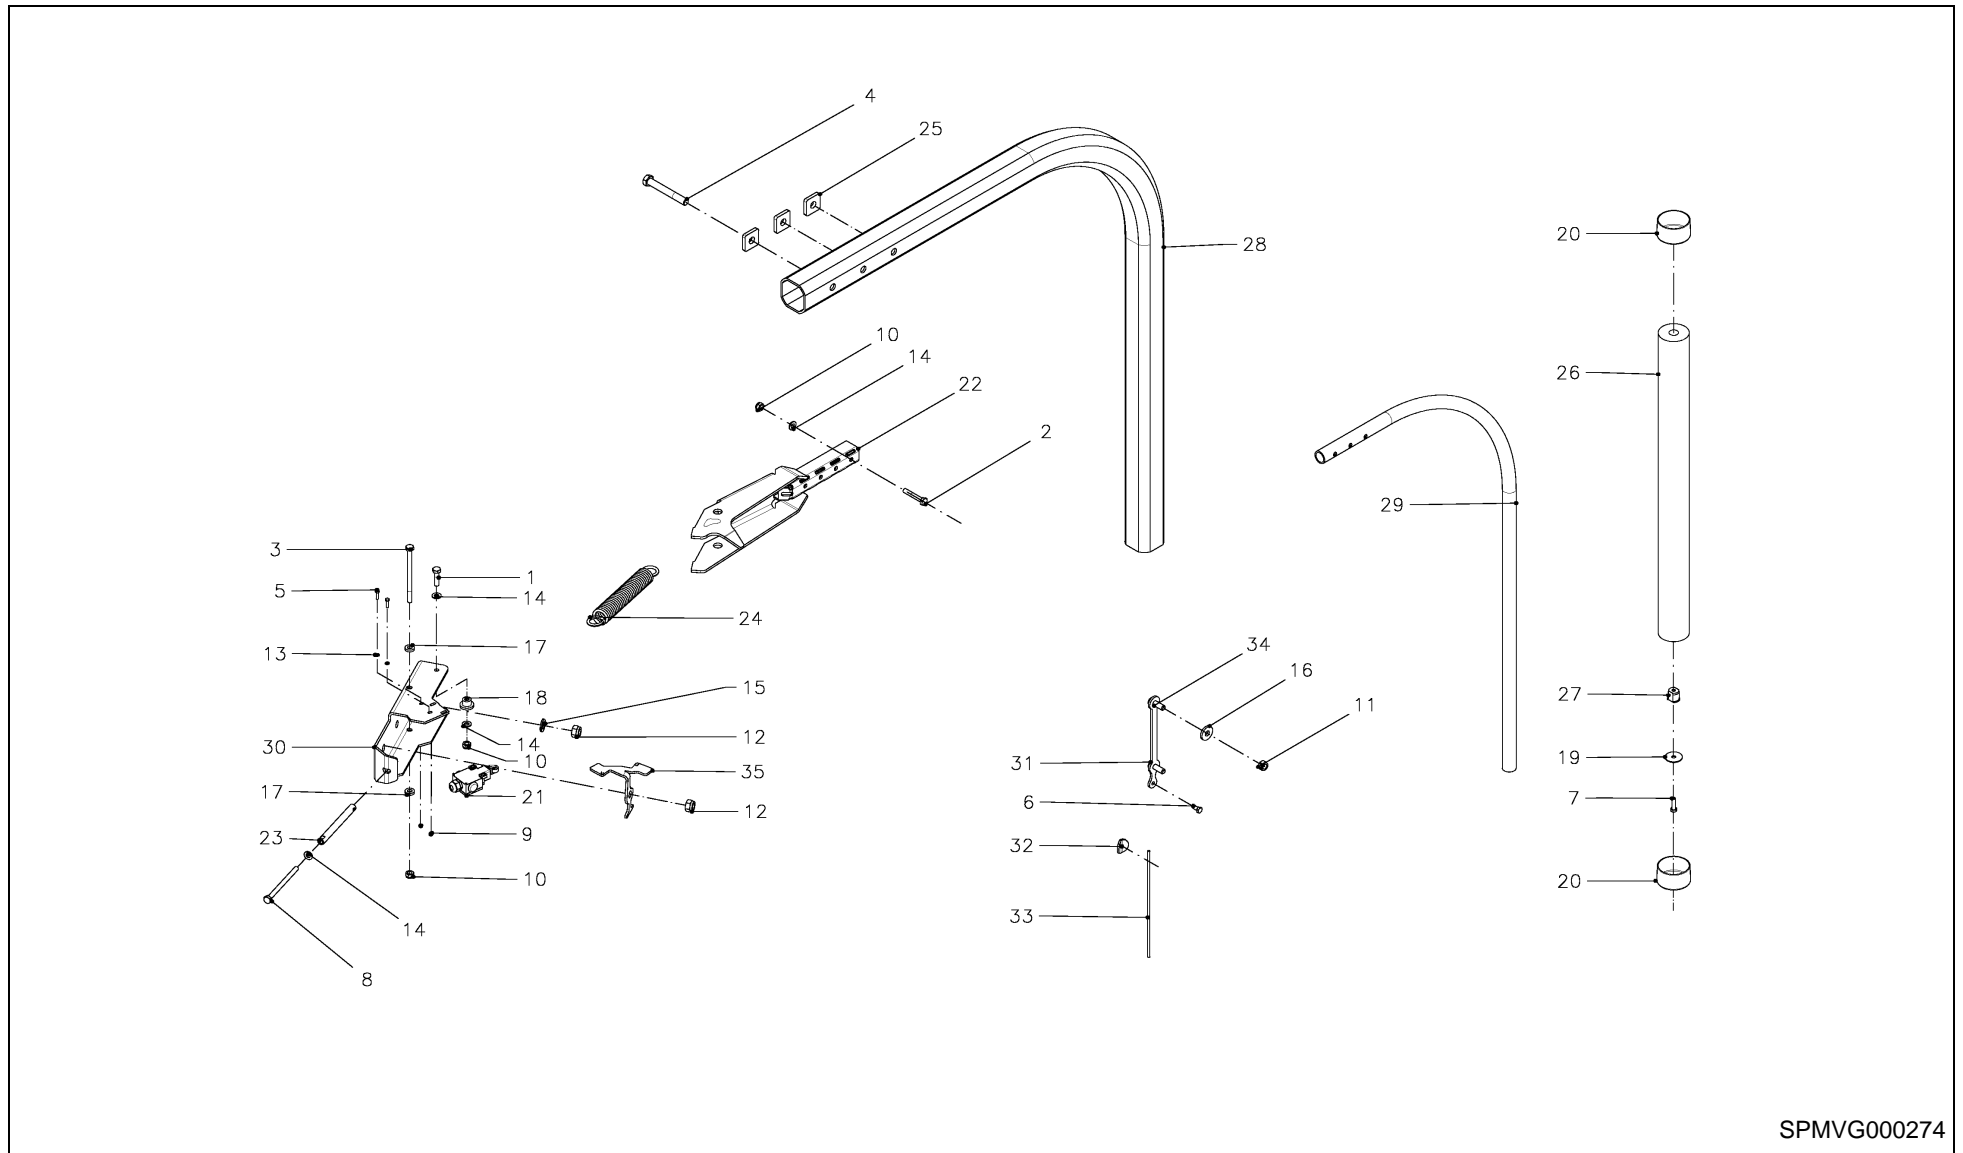

RV 1601 MKII BALEPACK / PRE-STRETCHER FILM

SPMVG000274

RV 1601 MKII BALEPACK / PRE-STRETCHER FILM

PosNo.	Part No.	Qty.	Description	Remark
1	KG00355261	1	HEX. BOLT M10X40 8.8	
2	KG00355661	2	HEX. BOLT M10X60 8.8	
3	KG00356861	1	HEX. BOLT M10X150 8.8	
4	KG00362961	3	HEX. BOLT M16X120 8.8	
5	KG00467461	2	HEX. SCREW M5X20 8.8	
6	KG00471761	1	HEX. SCREW M8X16 8.8	
7	KG00472261	1	HEX. SCREW M8X30 8.8	
8	KG00475961	1	HEX. SCREW M10X140 8.8	
9	KG01067261	2	ZELFB.MOER M5/8 VERZ. NYLOC	
10	KG01067661	3	LOCK NUT M10 8	
11	KG01067761	1	LOCK NUT M12 8	
12	KG01067961	3	LOCK NUT M16 8	
13	KG01267161	4	WASHER M5	
14	KG01267461	4	WASHER M10	
15	KG01267761	1	WASHER M16	
16	UH228577	2	WASHER Ø13.5-Ø35X5	
17	UH231499	2	WASHER Ø11-Ø22X5	
18	UH410844	2	BUSHING Ø10.2X19-Ø20/14	
19	UH440323	1	WASHER Ø9-Ø40X2	
20	UH440344	2	CAP	
21	UH441052	1	SWITCH FOR EMERGENCY STOP	
22	UH441406-K	1	BRACKET	
23	UH441411	1	BUSHING	
24	UH441412	1	SPRING Ø6-Ø40X260	
25	UH441415	3	SQUARE WASHER 45 Ø17X8	
26	UH441442	1	LINING TUBE Ø72XØ28X1000	
27	UH441443	1	ENDPLUG	
28	UH442571	1	ALU.PROFIL 80X80 BP160	
29	UH442585	1	SAFETY ARM SHORT ALU	
30	UH442588-K	1	BRACKET	
31	UH442958	1	STAY	
32	UH442977	1	WASHER	
33	UH442978	1	STAY Ø5X300	
34	UH442993	1	PRESTRETCHER ARM BRACKET ASSY.	
35	UH444654	1	SENSOR BRACKET