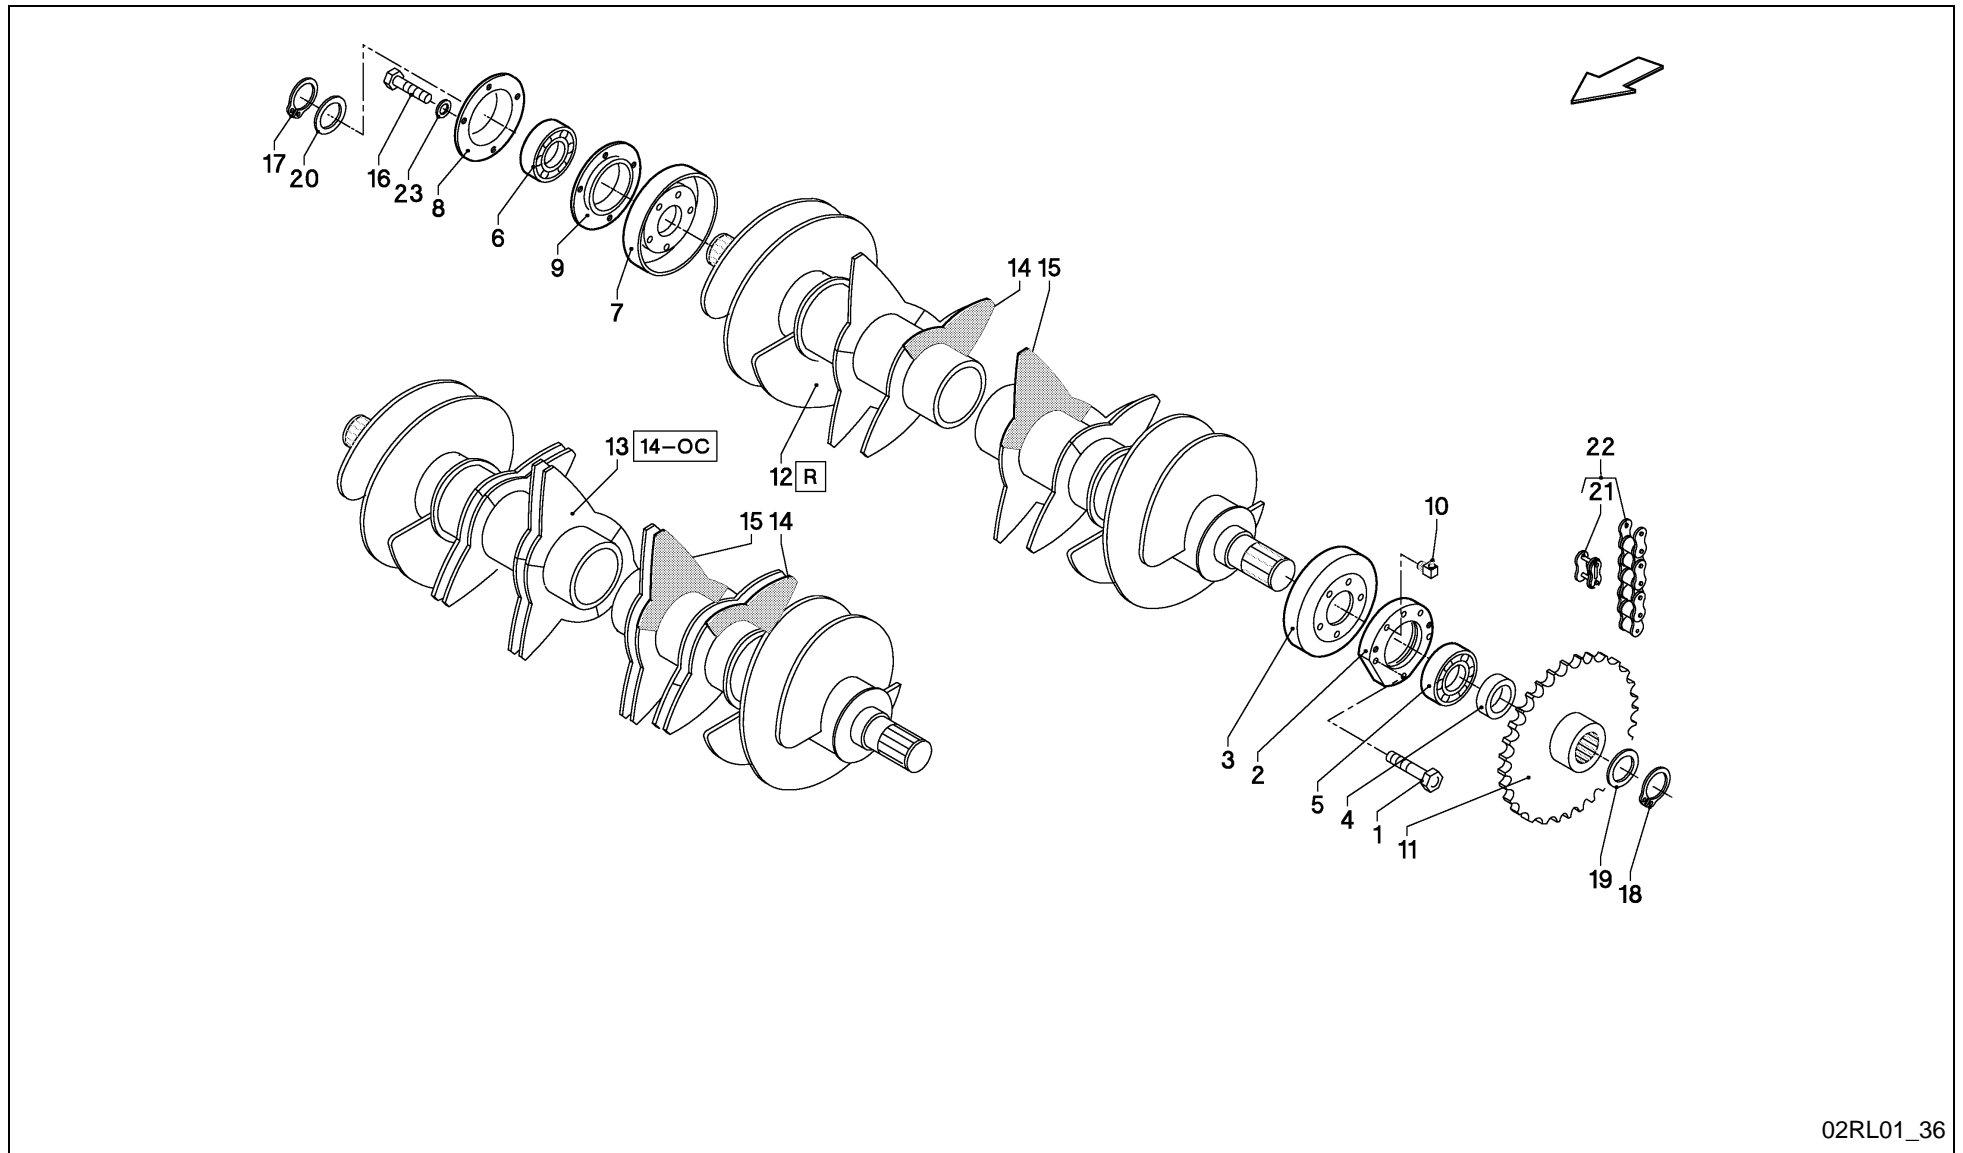

RV 1601 MKII BALEPACK / GATHERING ROLLER (R+14-OC)

02RL01_36

RV 1601 MKII BALEPACK / GATHERING ROLLER (R+14-OC)

PosNo.	Part No.	Qty.	Description	Remark
1	VF06209240	8	HEX. HEAD SCREW	
2	VF16613954	1	SUPPORT RIGHT	
3	VF16613956	1	ANTI WRAPPING DEVICE	
4	VF16614025	2	SPACER RING	
5	VF16614126	1	BALL BEARING	
6	VF16614169	1	BALL BEARING	
7	VF16615109	1	ANTI WRAPPING DEVICE	
8	VF16615114	1	HALF HOUSING	
9	VF16615117	1	HALF HOUSING	
10	VF16616404	1	GREASE NIPPLE	
11	VF16616797	1	SPROCKET	
12	VF16618150	1	TRANSPORT ROLLER	R
13	VF16619420	1	TINE ROLLER	14-OC
14	VF16611577	1	TINE	
15	VF16616807	1	TINE	
16	KG00476561	10	HEX. SCREW M12X30 8.8	
17	KG01109862	1	CIRCLIP-A 40 X 1.75	
18	KG01110462	1	CIRCLIP-A 50 X 2	
19	VGMT0063		SHIM SET -X50X61.8	GIVE QUANTITY WHEN ORDERING
20	VGND3126V	1	RING	
21	VGND9295	1	LINK	
22	VGND96133	1	CHAIN, ROLLER, SIMPLEX	
23	VGTH100V	4	WASHER, PLAIN 5X12.5X30