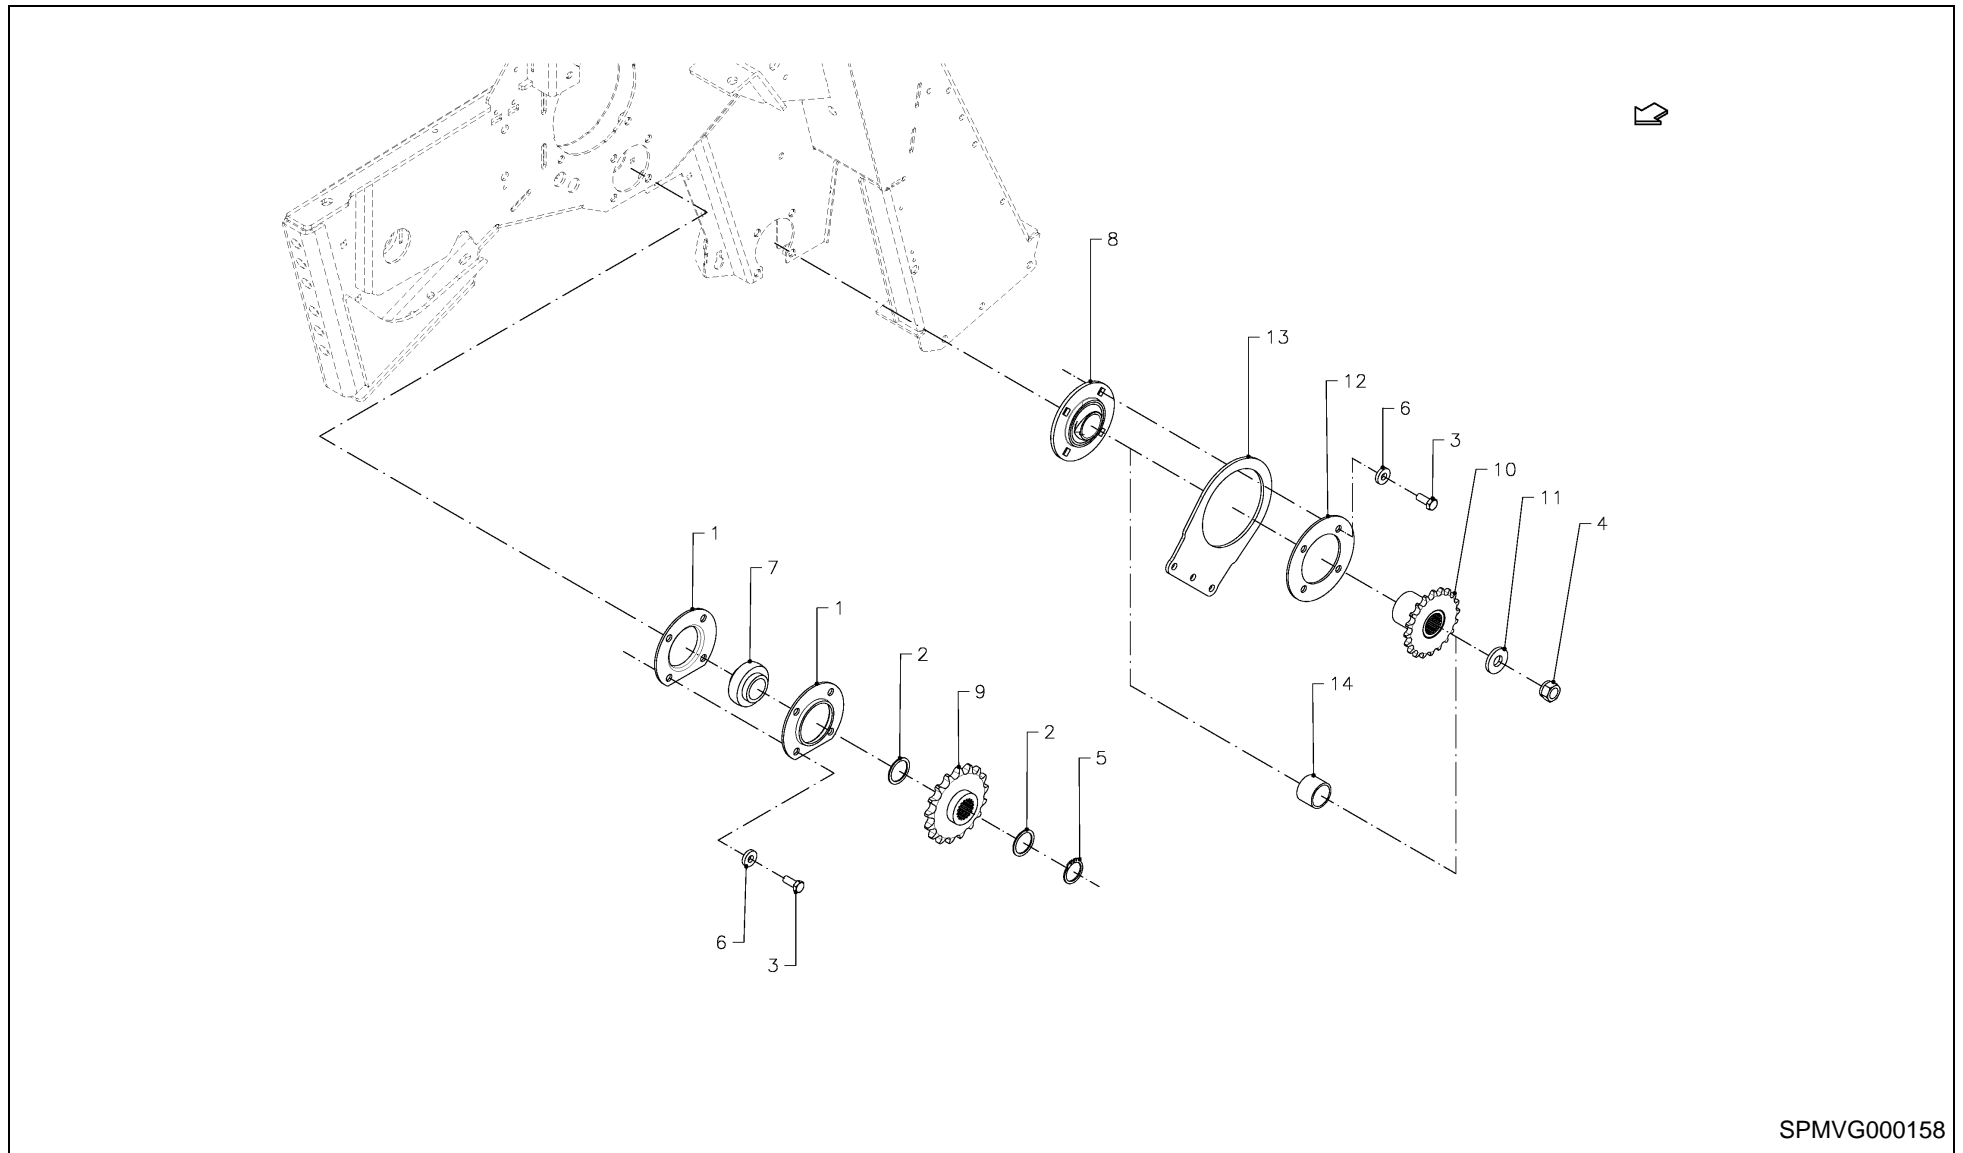

RV 1601 MKII BALEPACK / DRIVE, CHAIN - DOWN - L

SPMVG000158

RV 1601 MKII BALEPACK / DRIVE, CHAIN - DOWN - L

PosNo.	Part No.	Qty.	Description	Remark
1	VG18940610V	2	FLANGE, CUSHION	
2	VGAH132(20)	2	SHIM 2.0X40X50	
3	KG00476561	8	HEX. SCREW M12X30 8.8	
4	KG01072761	1	LOCK NUT M20 8	
5	KG01099600	1	CIRCLIP-A 40 X 2.5	
6	VGND3148V	8	LOCK WASHER VSF-12M	
7	VGND5022	1	BALL BEARING GE-40 KRRB	
8	VGND5238	1	CUSHION, ADJUSTABLE	
9	VGWA01576	1	SPROCKET	
10	VGWA056	1	SPROCKET	WPU
11	VGWA491V	1	RING	
12	VGWA54	1	RING	
13	VGWA900	1	PLATE	
14	VGWA552V	1	SLEEVE	R + XL-R + 14-OC + 23-OC