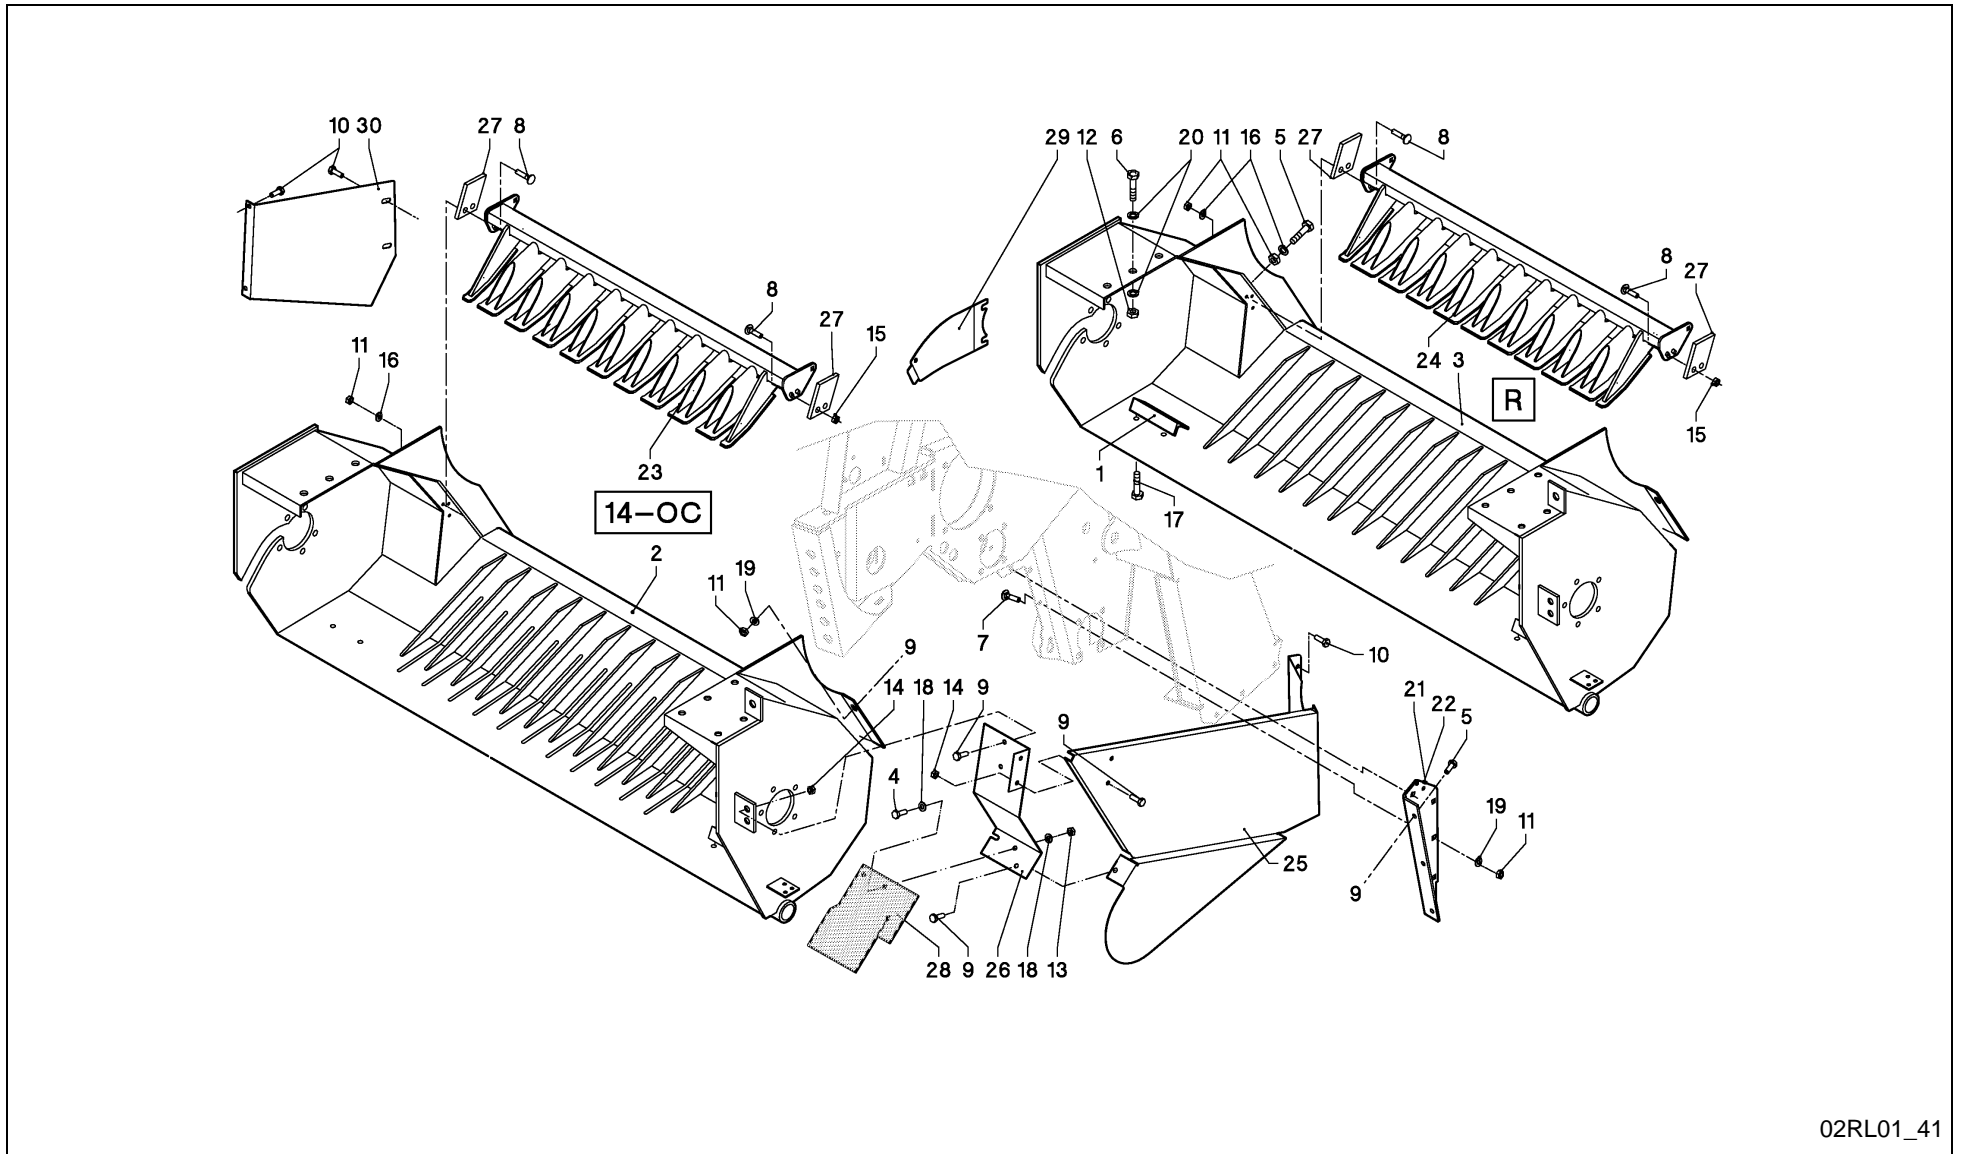

RV 1601 MKII BALEPACK / FRAME (R + 14-OC)

02RL01_41

RV 1601 MKII BALEPACK / FRAME (R + 14-OC)

PosNo.	Part No.	Qty.	Description	Remark
1	VF16617478	2	SCRAPER/WIPER	
2	VF16653020	1	CUTTER FRAME	14 OC
3	VF16653180	1	FRAME	R
4	KG00468961	2	HEX. SCREW M6X20 8.8	
5	KG00474261	12	HEX. SCREW M10X25 8.8	
6	KG00476561	4	HEX. SCREW M12X30 8.8	
7	KG00641461	6	CARRIAGE BOLT M10X25 8.8	
8	KG00641661	6	CARRIAGE BOLT M10X35 8.8	
9	KG00981161	5	FLANGED BOLT M8X16 90	
10	KG01000661	5	FLANGED BOLT M8X15	
11	KG01052061	24	HEX. NUT M10 8	
12	KG01052161	6	HEX. NUT M12 8	
13	KG01061161	2	LOCK NUT M6 8	
14	KG01061261	4	LOCK NUT M8 8	
15	KG01072361	4	LOCK NUT M10 8	
16	KG01267461	10	WASHER M10	
17	VGND1401V	4	BOLT, LOCK, SPEC.	
18	VGND3034V	4	WASHER, PLAIN 24/6MM	
19	VGND3147V	14	LOCK WASHER VSF-10M	
20	VGND3148V	12	LOCK WASHER VSF-12M	
21	VGWA1599	1	SUPPORT, LH	
22	VGWA1600	1	SUPPORT, RH	
23	VGWS0137	1	SCRAPER	14 OC
24	VGWS0145	1	GRATING, INTAKE ROTOR	R
25	VGWS127	1	GUARD, PROTECT.	
26	VGWS128	1	GUARD, PROTECT.	
27	VGWS142	2	STRIP	
28	VGWS146	1	PLATE, RUBBER	
29	VGWS147	1	PLATE	
30	VGWS148	1	GUARD, PROTECT.