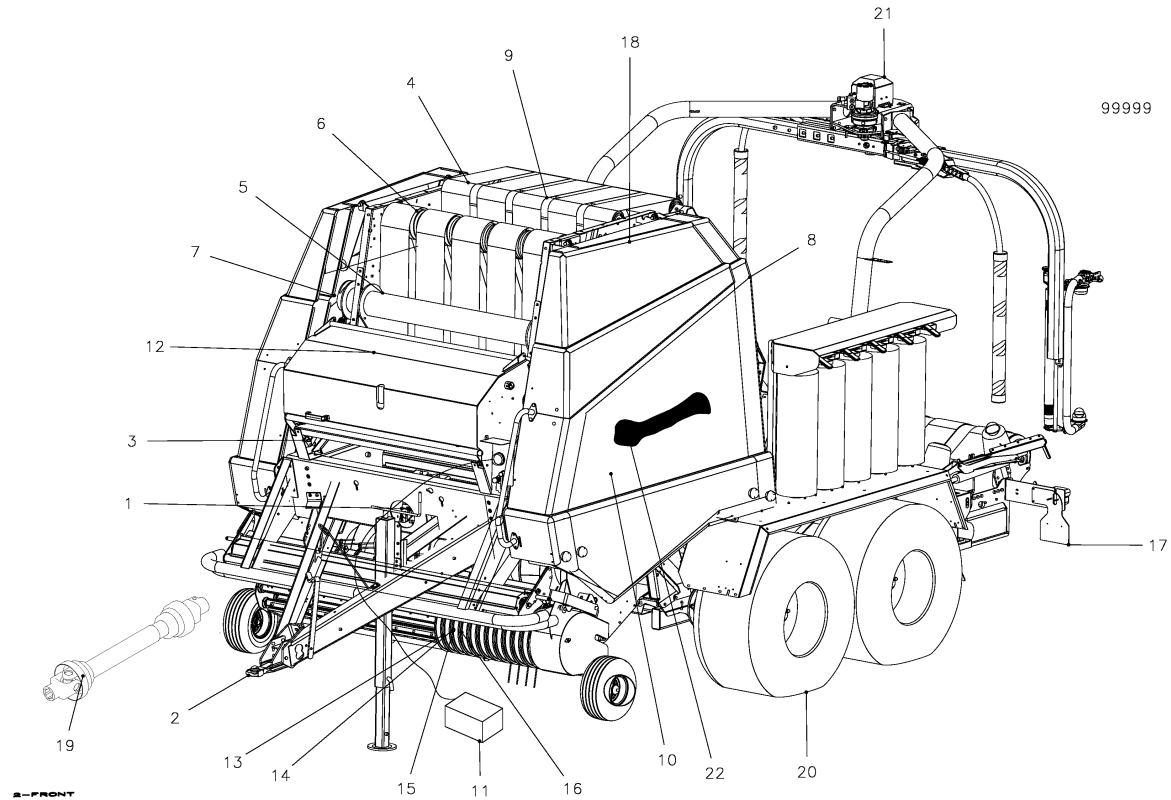

RV 1601 MKII BALEPACK / Table of Contents

PosNo.	Assembly group	Page
1	DRIVE PRIMARY	1
1	DRIVE, MAIN	2
2	HITCHING EQUIPMENT	3
3	AUGER-ROLLER	4
4	ROLLERS, TOP	5
5	TENSIONER, BELT	6
6	ROLLERS	7
6	ROLLERS, L	8
7	DRIVE, CHAIN - TOP	9
7	DRIVE, CHAIN - MIDDLE- R	10
7	DRIVE, CHAIN - DOWN - R	11
7	DRIVE, CHAIN - MIDDLE - L	12
7	DRIVE, CHAIN - DOWN - L	13
7	DRIVE, CHAIN + TENSIONER	14
8	TAILGATE	15
9	BELTS	16
10	HYDRAULICS	17
11	CONNECTIONS, ELEC.	18
11	CONTROL BOX	19
11	INDICATOR	20
12	NET WRAP SET	21
12	BRAKE	22
12	DRIVE	23
12	GUIDE CPL.	24
12	GUIDE CPL.	25
13	PICK-UP, CPL. (WPU)	26
13	AXLE, TINE CARR. (WPU)	27
13	DRIVE (WPU)	28
13	PLATE, GUIDE (WPU)	29
13	CROP GUIDE CPL. (WPU)	30
13	CYLINDER, PICK-UP (WPU)	31
14	DRIVE (R+14-OC)	32
14	GATHERING ROLLER (R+14-OC)	33
14	GAUGE WHEEL, PICK-UP (R+14-OC + XLR +23-OC)	34
14	CROP GUIDE CPL. (R+14-OC)	35
14	PICK-UP, CPL. (R+14-OC)	36
14	FRAME, PICK-UP (R+14-OC)	37
14	FRAME (R + 14-OC)	38
14	FRAME, KNIVES (R+OC)	39