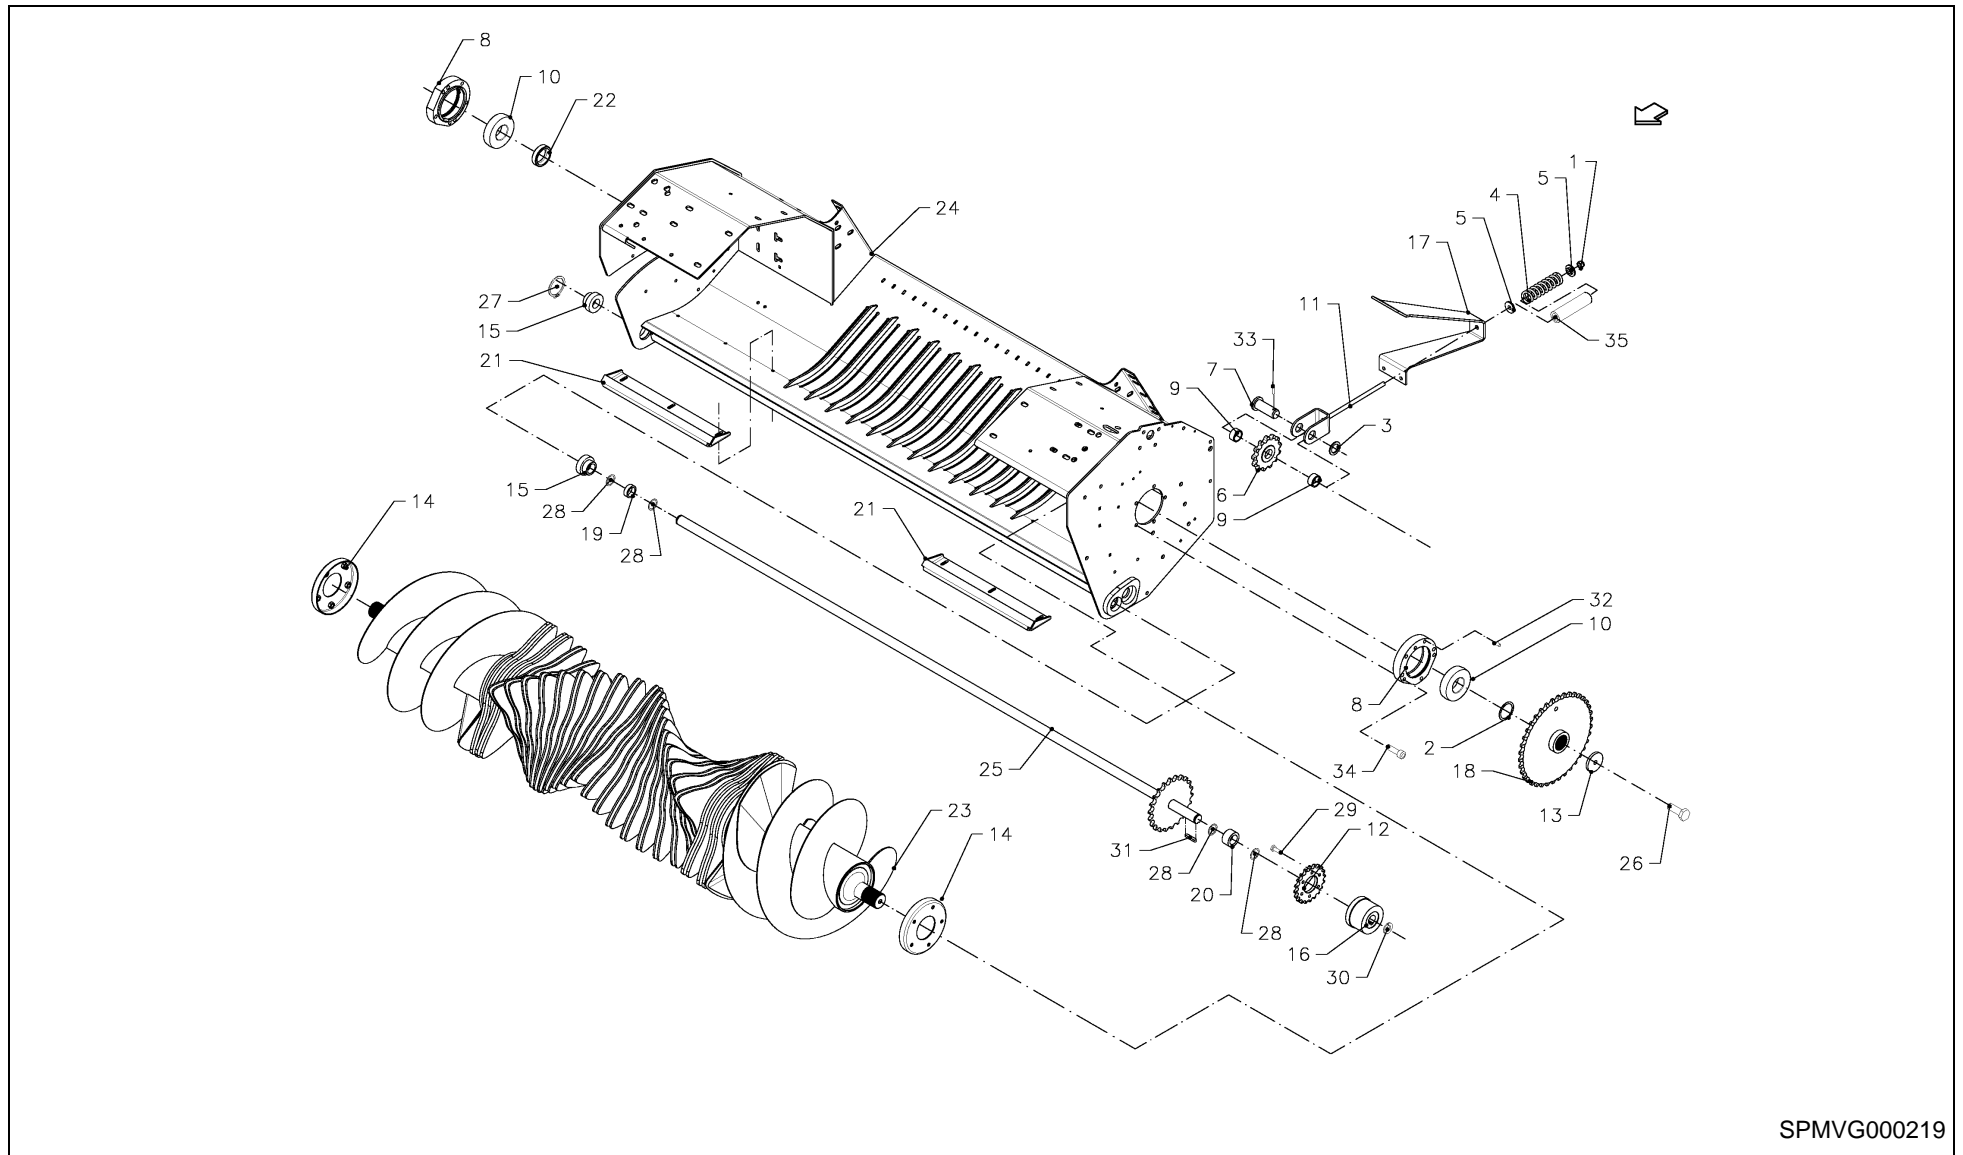

RV 1601 MKII BALEPACK / DRIVE (23-OC)

SPMVG000219

RV 1601 MKII BALEPACK / DRIVE (23-OC)

PosNo.	Part No.	Qty.	Description	Remark
1	KG01067761	1	LOCK NUT M12 8	
2	VF06214504	1	SPACER	
3	VF06214321	1	WASHER	
4	VF06215432	1	COMPRESSION SPRING	
5	VF06550817	2	SPRING CUP	
6	VF06554382.86	1	CHAIN WHEEL	
7	VF16614224	1	PIN	
8	VF16654252.86	2	SUPPORT RIGHT	
9	VF16614124	2	SPACER TUBE	
10	VF16614126	2	BALL BEARING	
11	VF16614227.86	1	TENSIONER CHAIN	
12	VF16618017	1	SPROCKET	
13	VF16618448	1	WASHER	
14	VF16619098.61	2	PROTECTIVE DEVICE	
15	VF16619111	2	BEARING	
16	VF16619777	1	CLUTCH	
17	VF16619877	1	SUPPORT	
18	VF16619892.86	1	SPROCKET	
19	VF16619893	1	SPACING TUBE	
20	VF16650327	1	DISTANCE PIECE	
21	VF16651307.86	2	SCRAPER	
22	VF16651696	1	BEARING RACE	
23	VF16652480.86	1	ROTOR	
24	VF16655895.86	1	FRAME, ROTOR	
25	VGGB0205	1	SHAFT, DRIVE	
26	KG00476661	1	HEX. SCREW M12X35 8.8	
27	KG01108862	2	CIRCLIP-A 30 X 1.5	
28	VF06214589	4	SPACER	
29	VF01173381	6	HEX.HEAD SCREW	
30	VF06214481	1	SPACER	
31	KG01307200	1	KEY 8X7X45	
32	VF16616404	2	GREASE NIPPLE	
33	KG01191962	1	TENSION PIN 8X45	
34	VF06273756	10	SOCKET HEAD SCREW	
35	VF16619185	1	PIPE/TUBE