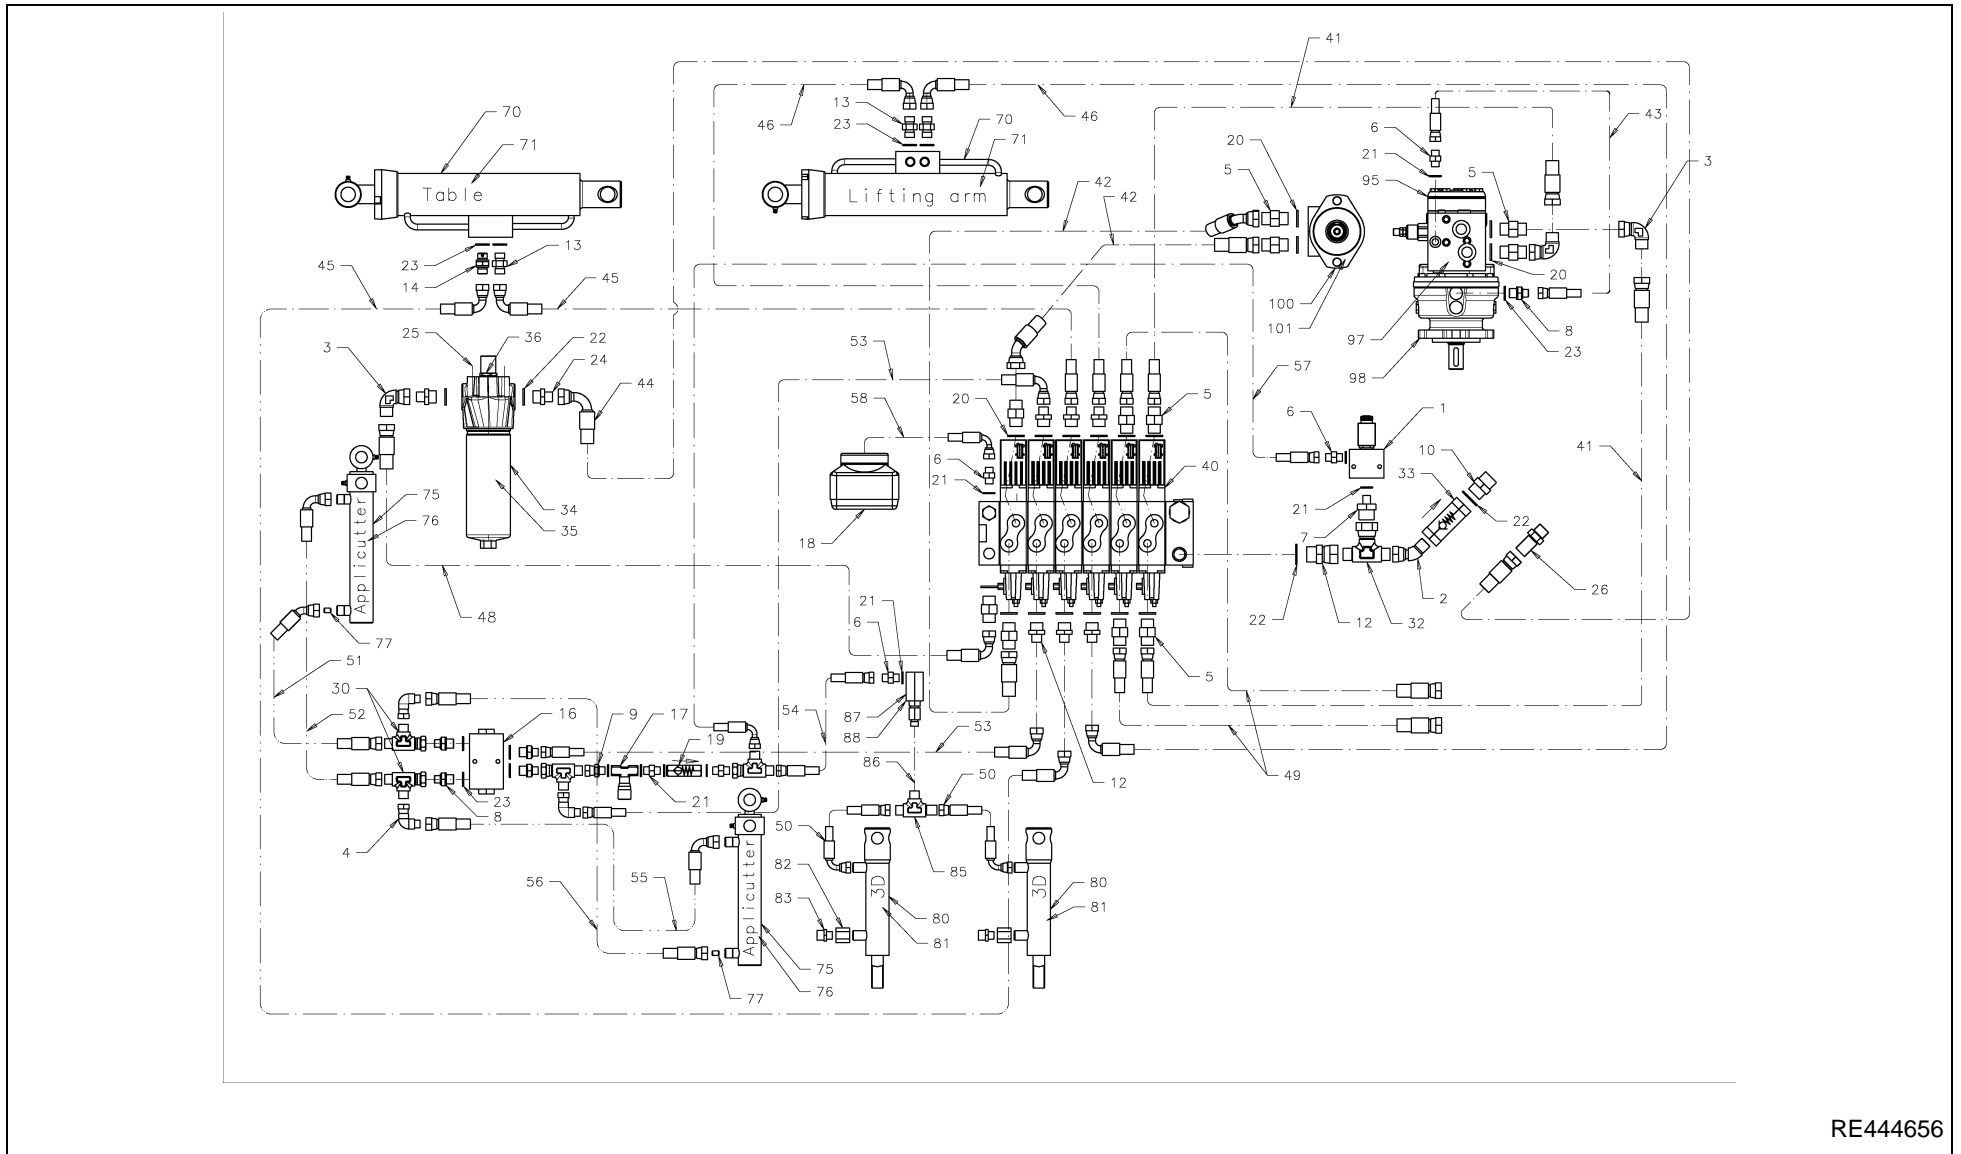

RV 1601 MKII BALEPACK / HYDRAULICS BP 3D

RE444656

RV 1601 MKII BALEPACK / HYDRAULICS BP 3D

PosNo.	Part No.	Qty.	Description	Remark
1	UH453159	1	VALVE 2/2 EVK 04/C1-12 C-A-DG 1/4"	
2	UH444760	1	BEND 3/4"	
3	UH430828	3	BSP 90DEG.O.-IN.1/2"ADJUSTABL	
4	UH307824	3	BEND 1/4"	
5	UH300971	11	HEXAGON NIPPLE 1/2"-1/2" BSP	
6	UH300957	6	NIPPLE R1/4"-R1/4"	
7	UH444770	1	NIPPLE 1/4"-3/4" UU	
8	UH300972	5	ADAPTOR R1/4"-R3/8"	
9	UH300979	1	ADAPTOR 1/4"	
10	UH320186	1	NIPPLE 3/4"-3/4" BSP	
11	UH307747	1	NIPPLE 3/4"-3/4" BSP	
12	UH410747	8	MALE ADAPTOR 3/8"-1/2"	
13	UH410748	3	NIPPLE 3/8"-3/8"	
14	KK012077	1	COUPLING 3/8 D1.7 RESTRICTOR	
16	UH451755	1	CHECK VALVE 3/8" OILC. VSO-DE 05.53.01	
17	UH451205	1	NEEDLE VALVE 1/4"	
18	UH442918	1	OIL RESERVOIR FOR CHECK VALVE	
19	UH453160	1	CHECK VALVE RS 06/0,5-G1/4"	
20	UH219669	19	SEAL 1/2" PP 45-D	
21	UH300966	9	SEAL 1/4"	
22	UH306757	3	BOND SEAL 3/4"	
23	UH410746	9	BOND SEAL 3/8"	
24	UH306756	1	ADAPTOR 1/2-3/4	
25	KG01051961	1	HEX. NUT M8 8	
26	UH332545	1	BULKHEAD COUPLING 1/2" BSP UU	
30	UH307823	4	T-JUNCTION 1/4" BSP UUI	
32	UH444775	1	T-CUPLING 3/4" BSP	
33	UH444765	1	NON RETURN VALVE 3/4"-3/4"	
34	VF16655855	1	FILTER ELEMENT HYDAC	
35	UH453411	1	FILTER ELEMENT HYDAC	
40	UH444773	1	HYDR. BLOKK 3D PVG32 6 SL 157F5449	
41	UH444757	2	HYDR.HOSE 1/2-5500	
42	UH444749	2	HYDR.HOSE 3/8" 2900	
43	UH440053	1	HYDR. HOSE 1/4" 470	
44	UH300987	1	HYDR. HOSE 1/2" 600	
45	UH444749	2	HYDR.HOSE 3/8" 2900	
46	UH444748	2	HYDR. HOSE 3/8" 1520	
48	UH332662	1	HYDR.HOSE 1/2" 560	
49	UH444734	2	HYDR.HOSE 1/2"-2700 1/2" 2700	
50	UH444920	2	HYDR.HOSE 1/4" 2600	