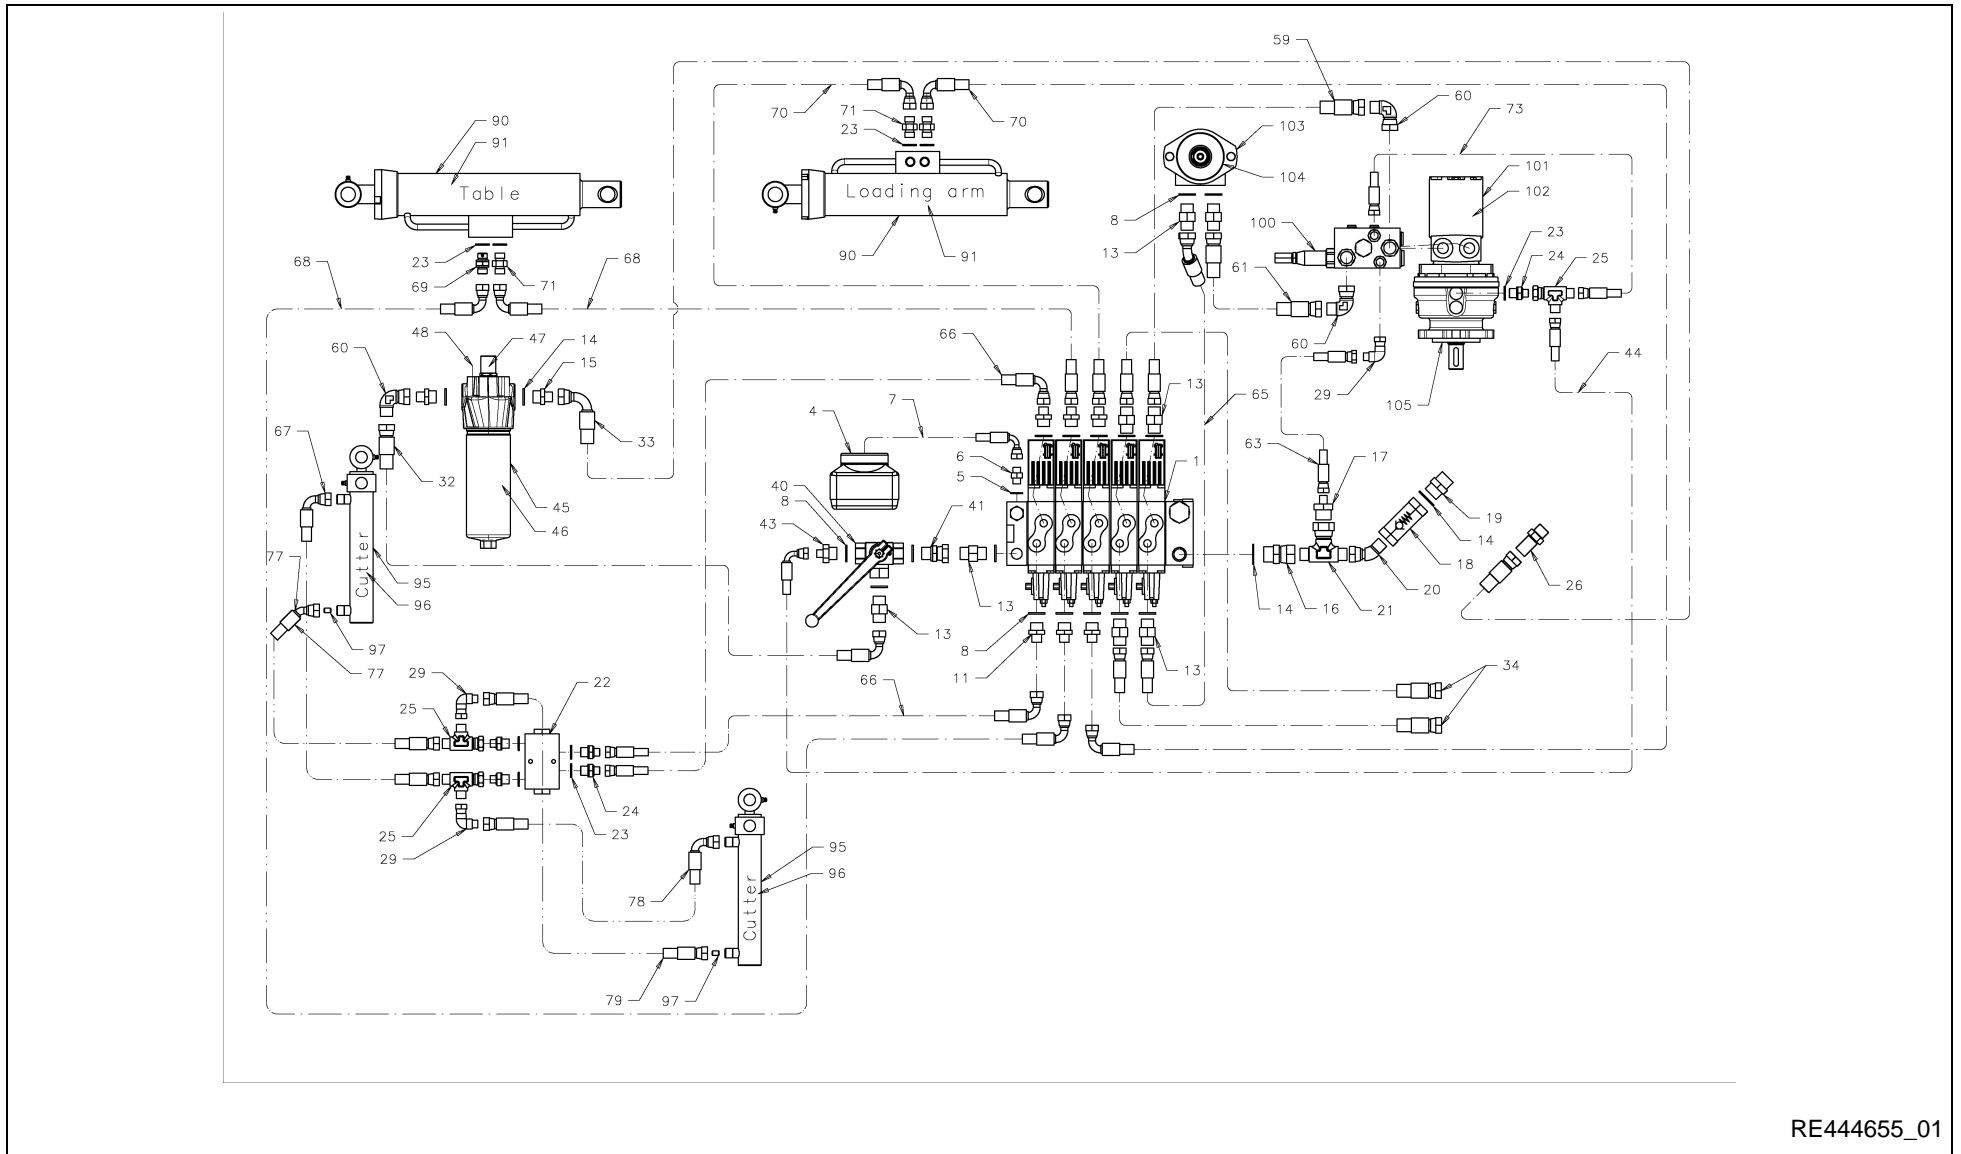

RV 1601 MKII BALEPACK / HYDRAULICS

RE444655_01

RV 1601 MKII BALEPACK / HYDRAULICS

PosNo.	Part No.	Qty.	Description	Remark
1	UH444774	1	VALVEBLOCK BP130 STD 5SL 159H0551	
4	UH442918	1	OIL RESERVOIR FOR CHECK VALVE	
5	UH300966	1	SEAL 1/4"	
6	UH300957	1	NIPPLE R1/4"-R1/4"	
7	UH444754	1	HYDR.HOSE 1/4" 620 I04-90G	
8	UH219669	15	SEAL 1/2" PP 45-D	
9	UH300971	5	HEXAGON NIPPLE 1/2"-1/2" BSP	
11	UH410747	6	MALE ADAPTOR 3/8"-1/2"	
14	UH306757	5	BOND SEAL 3/4"	
15	UH306756	2	ADAPTOR 1/2-3/4	
16	UH307747	1	NIPPLE 3/4"-3/4" BSP	
17	UH444770	1	NIPPLE 1/4"-3/4" UU	
18	UH444765	1	NON RETURN VALVE 3/4"-3/4"	
19	UH320186	1	NIPPLE 3/4"-3/4" BSP	
20	UH444760	1	BEND 3/4"	
21	UH444775	1	T-CUPLING 3/4" BSP	
22	UH451755	1	CHECK VALVE 3/8" OILC. VSO-DE 05.53.01	
23	UH410746	4	BOND SEAL 3/8"	
24	UH300972	4	ADAPTOR R1/4"-R3/8"	
25	UH307823	2	T-JUNCTION 1/4" BSP UUI	
26	UH332545	1	BULKHEAD COUPLING 1/2" BSP UU	
29	UH307824	2	BEND 1/4"	
32	UH332662	1	HYDR.HOSE 1/2" 560	
33	UH300987	1	HYDR. HOSE 1/2" 600	
34	UH444734	2	HYDR.HOSE 1/2"-2700 1/2" 2700	
40	UH315133	1	BALL VALVE	
41	UH307829	1	ADAPTOR 1/2" BSP	
43	UH219668	1	HEXAGON NIPPLE 1/4"-1/2" BSP UU	
44	UH444753	1	HYDR.HOSE 1/4" 5100	
45	UH453410	1	PRESSURE FILTER HYDAC MFM BNHC 95	
46	UH453411	1	FILTER ELEMENT HYDAC	
47	UH453412	1	FILTER INDICATOR HYDAC	
48	KG01051961	2	HEX. NUT M8 8	
59	UH444757	1	HYDR.HOSE 1/2-5500	
60	UH430828	1	BSP 90DEG.O.-IN.1/2"ADJUSTABL	
61	UH444756	1	HYDR.HOSE	
63	UH444758	1	HYDRAULIK HOSE 1/4 ZOLL 5000	
65	UH444739	1	HYDR.HOSE 1/2" 2100	
66	UH300989	2	HYDR. HOSE 1/4" 1200	
67	UH332645	1	HYDR.HOSE 1/4" 2030