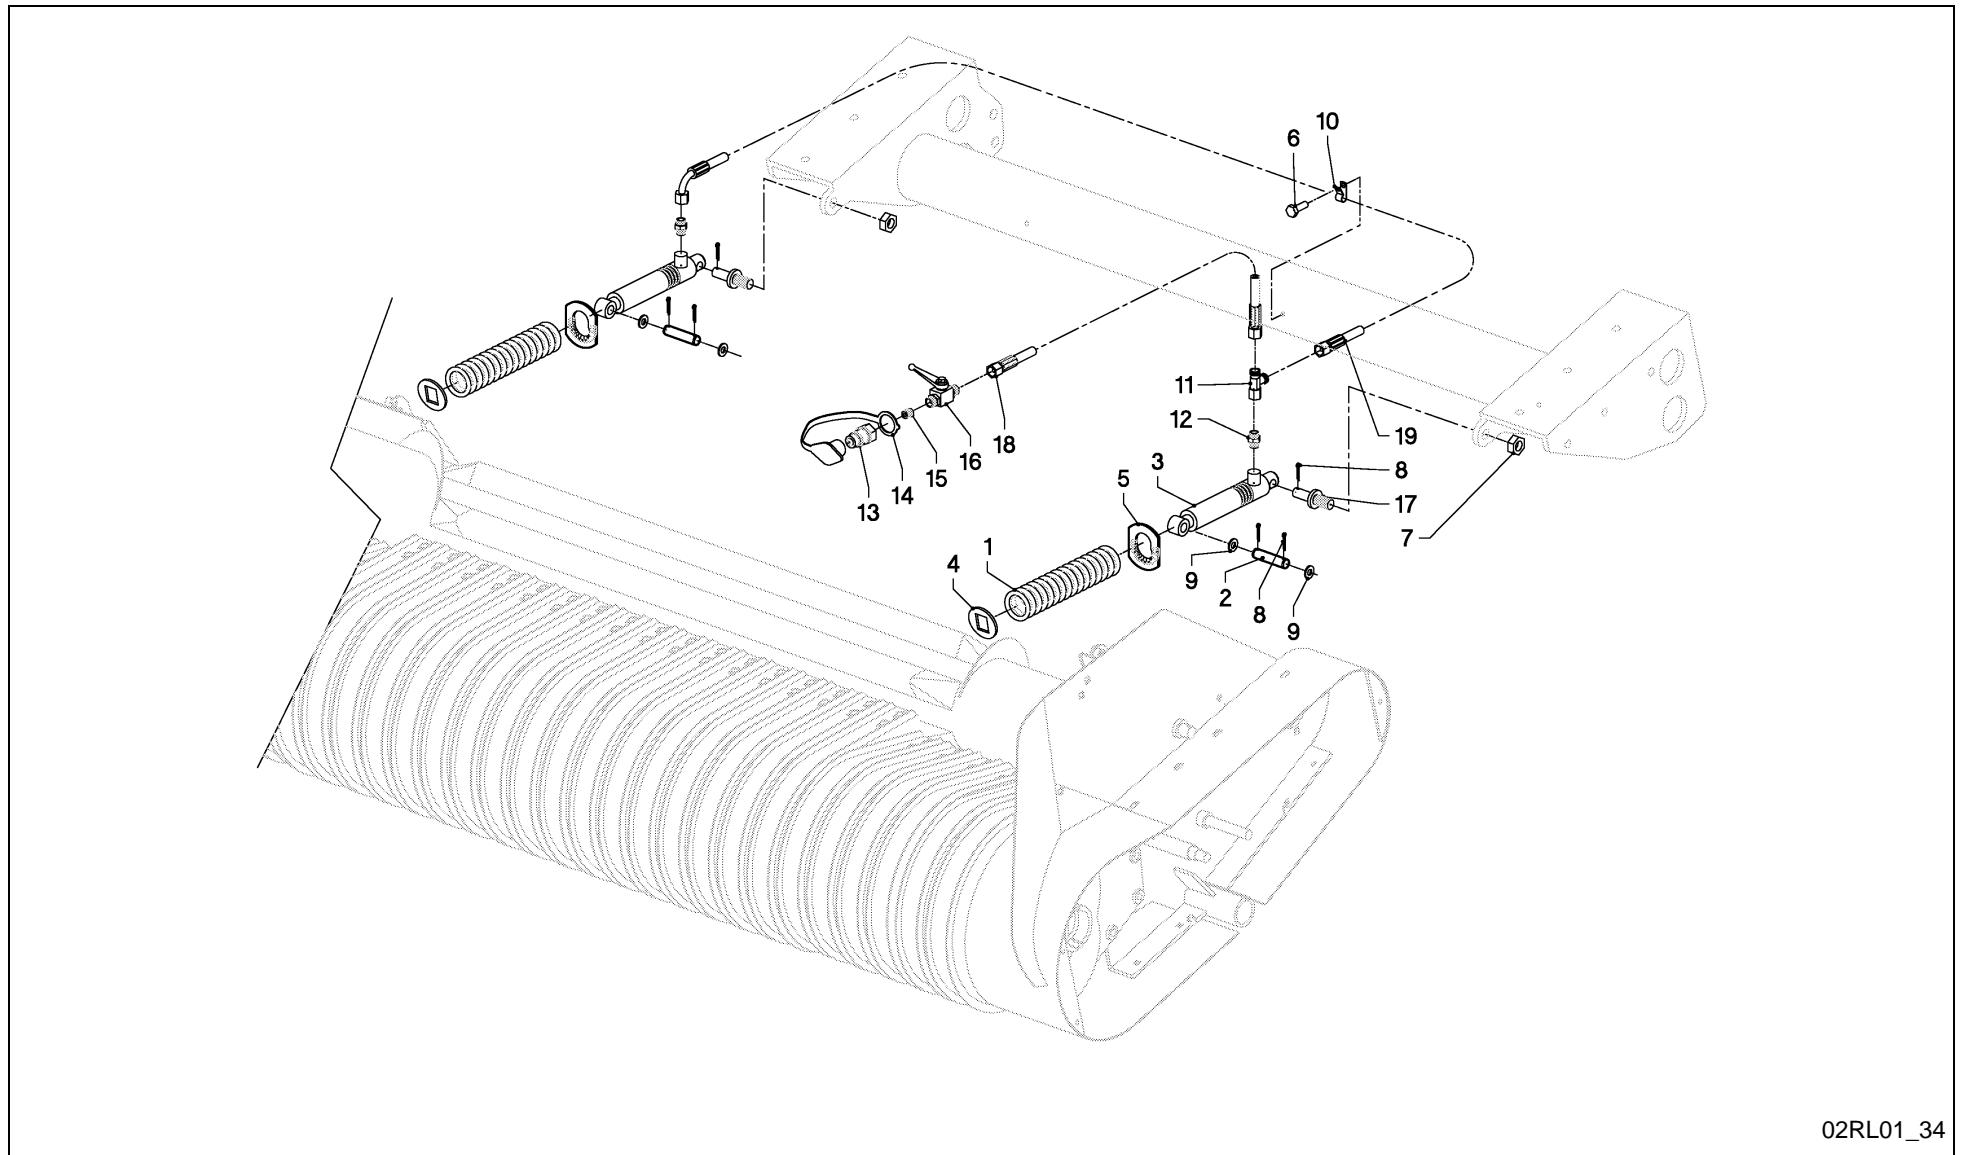

RV 1601 MKII BALEPACK / CYLINDER, PICK-UP (WPU)

02RL01_34

RV 1601 MKII BALEPACK / CYLINDER, PICK-UP (WPU)

PosNo.	Part No.	Qty.	Description	Remark
1	VF06215425	2	COMPRESSION SPRING	
2	VF06576501	2	PIN	
3	VF16514629	2	HYDR. RAM	
4	VF16519184	2	WASHER/DISC/PLATE	
5	VF16618323	2	CLIP	
6	KG01000161	3	FLANGED BOLT M6X12	
7	KG01072661	2	LOCK NUT M16 8	
8	KG01251561	6	SPLIT PIN 4X25 ST	
9	KG01267761	4	WASHER M16	
10	VGND90033	3	CLAMP	
11	VGND92032V	1	STUD COUPLING, T-	
12	VGND92114V	2	STUD COUPLING, MALE	
13	VGTP00512	1	PLUG ASSY, QUICK-DISCONN.	
14	VGND9607	1	COVER, DUST	
15	VGTP438	1	THROTTLE 0.8MM	
16	VGWA00659	1	VALVE ASSY, SHUT-OFF	
17	VGWA183V	2	PIN	
18	VGWA548	1	HOSE, HP	
19	VGWA549	1	HOSE, HP