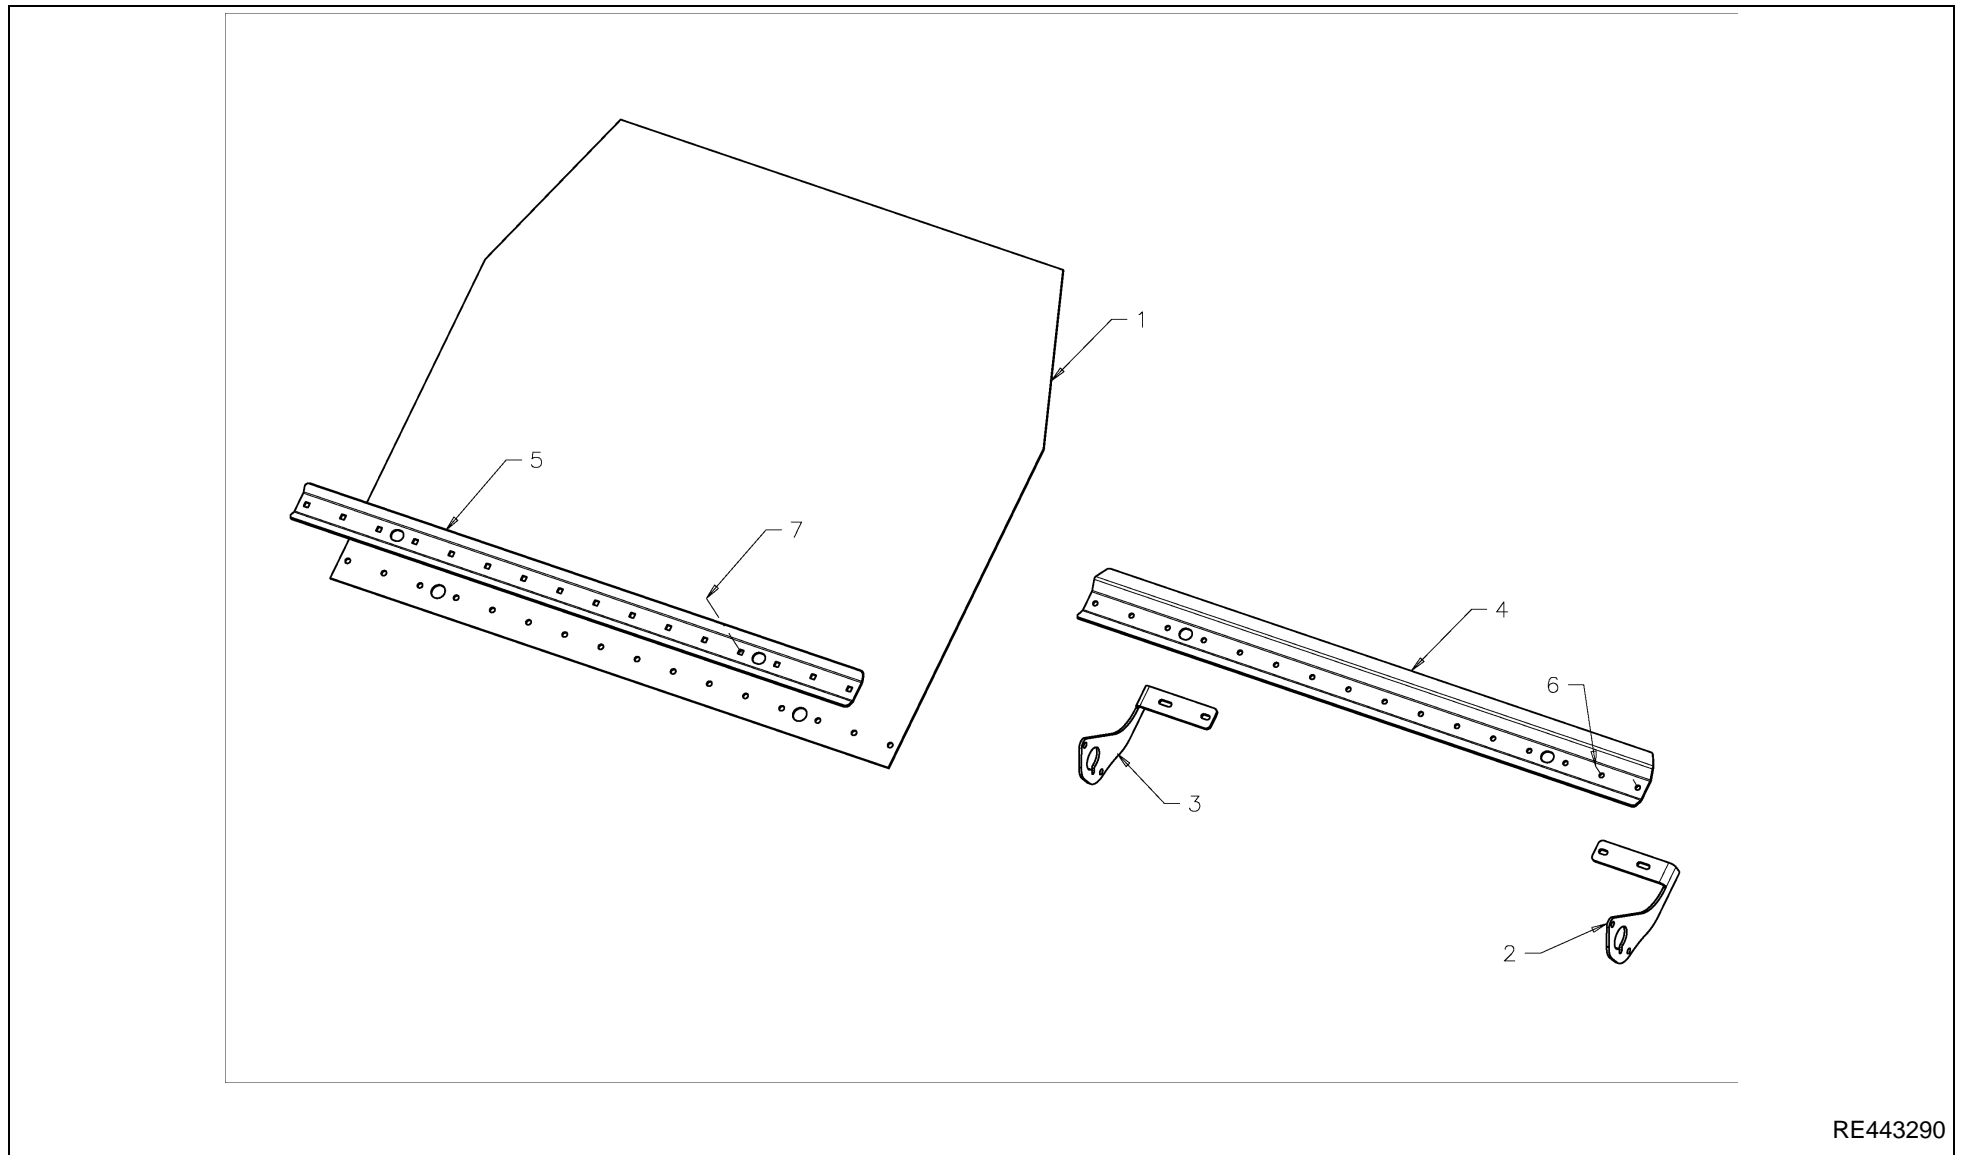

RV 1601 MKII BALEPACK / BALE FALL GUIDE

RE443290

RV 1601 MKII BALEPACK / BALE FALL GUIDE

PosNo.	Part No.	Qty.	Description	Remark
1	UH443292	1	DROP MAT	
2	UH443294-K	1	BRACKET LH	
3	UH443295-K	1	BRACKET RH	
4	UH414235-K	1	SKINNE NEDRE	
5	UH443297-K	1	BAR	
6	KG00355261	4	HEX. BOLT M10X40 8.8	
6	KG01267461	8	WASHER M10	
6	KG01067661	4	LOCK NUT M10 8	
7	KG00641561	12	CARRIAGE BOLT M10X30 8.8	
7	KG01267461	12	WASHER M10	
7	KG01067661	12	LOCK NUT M10 8