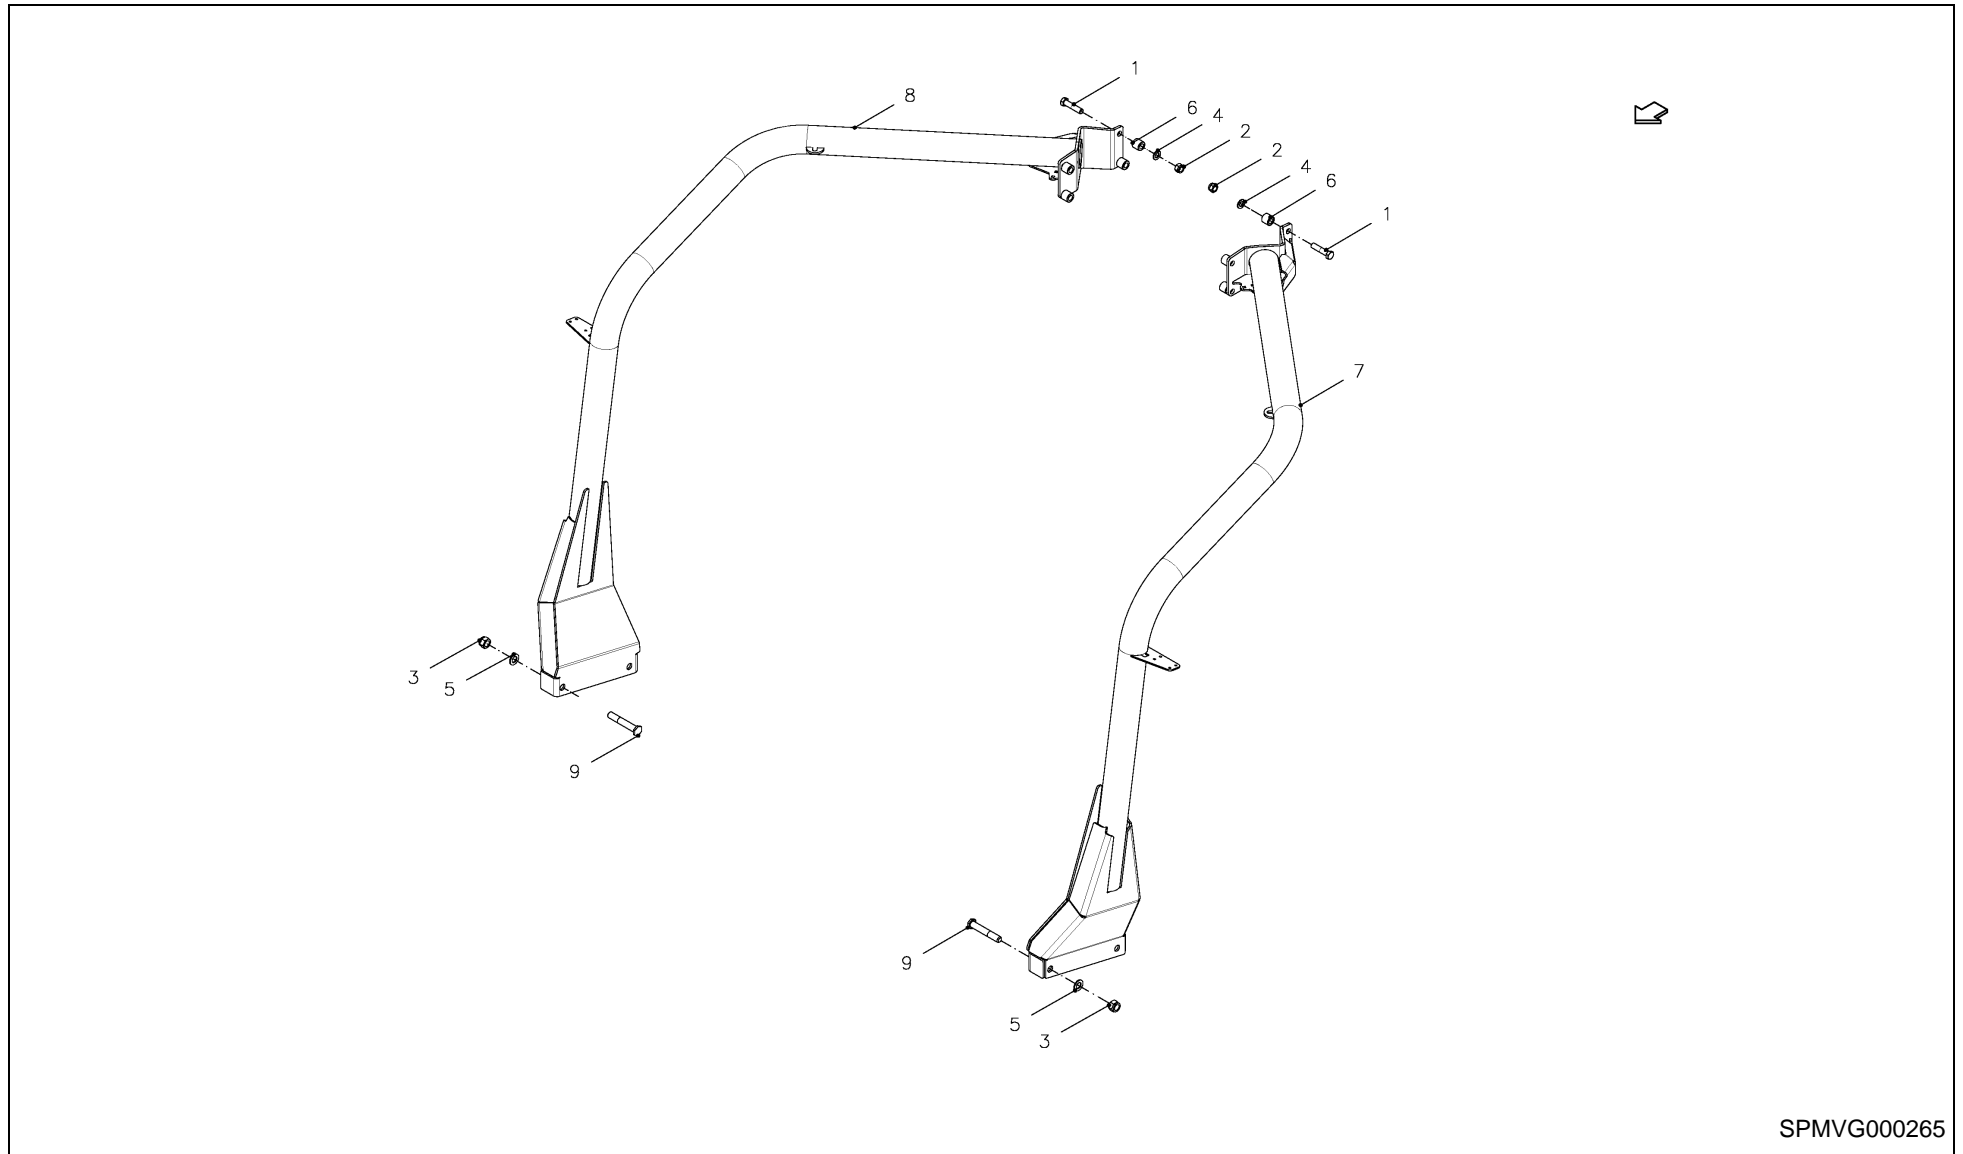

RV 1601 MKII BALEPACK / TOWER

SPMVG000265

RV 1601 MKII BALEPACK / TOWER

PosNo.	Part No.	Qty.	Description	Remark
1	KG00362361	4	HEX. BOLT M16X70 8.8	
2	KG01067961	4	LOCK NUT M16 8	
3	KG01068161	4	LOCK NUT M20 8	
4	KG01267761	4	WASHER M16	
5	KG01267961	4	WASHER M20	
6	UH410958	8	COLLAR 17-30X26	
7	UH444310-K	1	TOWER BP160 LH	
8	UH444311-K	1	TOWER BP160 RH	
9	UH444340	4	HEX. BOLT M20X120-8.8 W/CUT HEAD ELZN