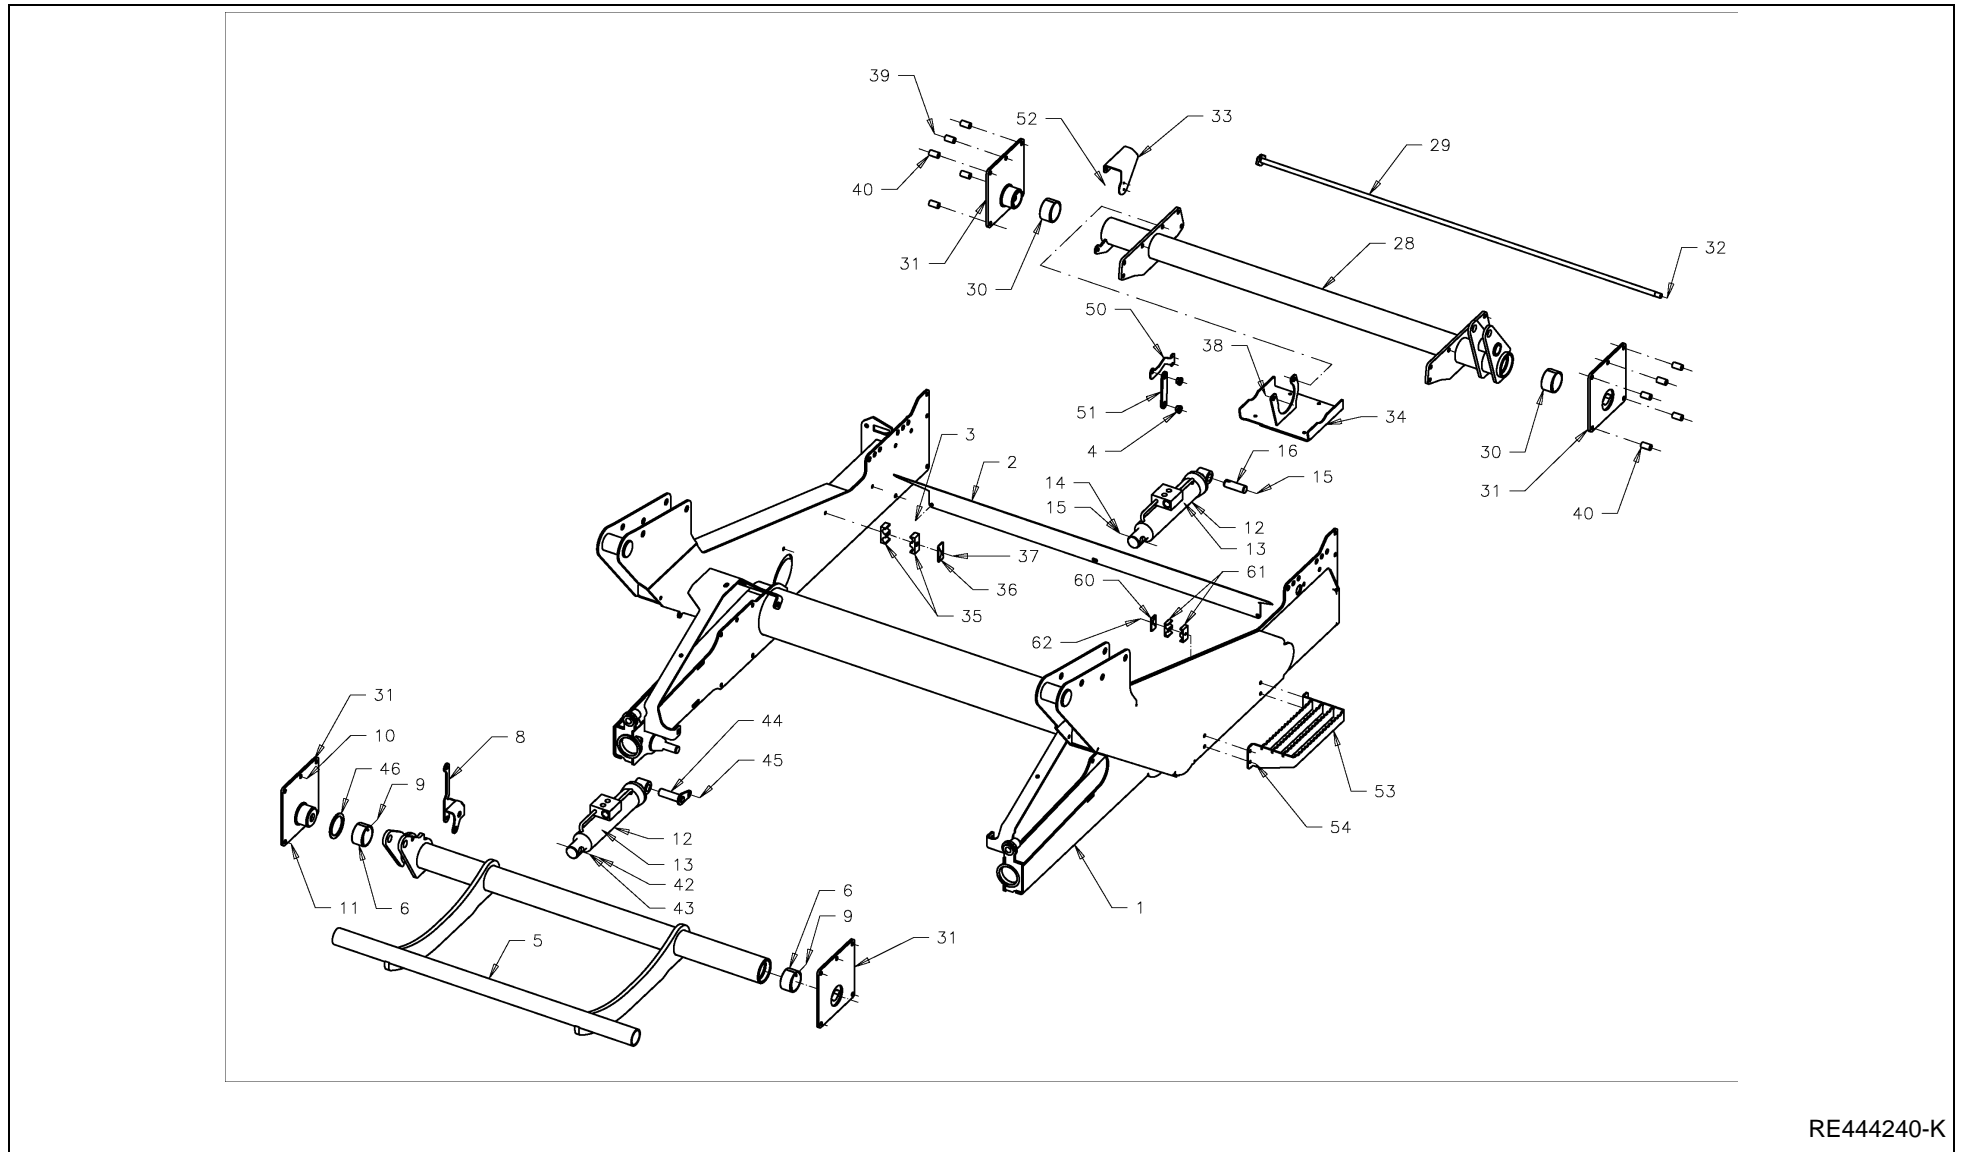

RV 1601 MKII BALEPACK / WRAPPER CPL.

PosNo.	Part No.	Qty.	Description	Remark
1	UH444240-K	1	FRAME BP	
2	UH444123-K	1	GUARD, PROTECT.	
3	KG01067561	3	LOCK NUT M8 8	
3	KG01267361	3	WASHER M8	
4	UH300562	2	BUSHING Ø11X13-Ø19/9	
5	UH444520-K	1	LOADING ARM	
6	UH444235	2	SLIDING BEARING FRIMIX TFP 7040	
8	UH444518	1	BRACKET	
9	VGND9004V	2	SMEERNIPPEL M6X180^	
10	KG00476661	8	HEX. SCREW M12X35 8.8	
10	KG00476761	2	HEX. SCREW M12X40 8.8	
10	KG01267561	20	WASHER M12	
10	KG01067761	10	LOCK NUT M12 8	
11	KG00476761	1	HEX. SCREW M12X40 8.8	
11	KG01267561	2	WASHER M12	
11	KG01067761	1	LOCK NUT M12 8	
12	UH444790-K	2	CYLINDER DA Ø63-Ø32X450+250	
13	UH300833		CYLINDER SEAL KIT Ø63/Ø32	
14	UH860175	1	WASHER Ø25.3-Ø44X4	
15	KG01108362	3	CIRCLIP-A 25 X 1.2	
16	UH444236	1	BOLT Ø25X74	
17	KG00474361	4	HEX. SCREW M10X30 8.8	
17	KG01267461	8	WASHER M10	
17	KG01067761	4	LOCK NUT M12 8	
18	KG00641561	4	CARRIAGE BOLT M10X30 8.8	
18	KG01067661	4	LOCK NUT M10 8	
28-33	UH444232-K		TIP FRAME ASSY	
28	UH444233-K	1	TIP FRAME	
29	UH444225-K	1	PULL ROD	
30	UH444235	2	SLIDING BEARING FRIMIX TFP 7040	
31	UH444229-K	2	BEARING PLATE	
32	KG01267761	1	WASHER M16	
32	KG01067961	1	LOCK NUT M16 8	
33	UH444701	1	SENSOR BRACKET	
34	UH444220-K	1	HOSE PROTECTION	
35	UH300877	6	TUBE CLAMP HALF Ø22 DOUBLE	
36	UH300886	3	PLATE 20-25	
37	KG00353461	3	HEX. BOLT M8X50 8.8	
37	UH862138	3	NUT	
38	KG00353661	2	HEX. BOLT M8X60 8.8	

RV 1601 MKII BALEPACK / WRAPPER CPL.

RE444240-K