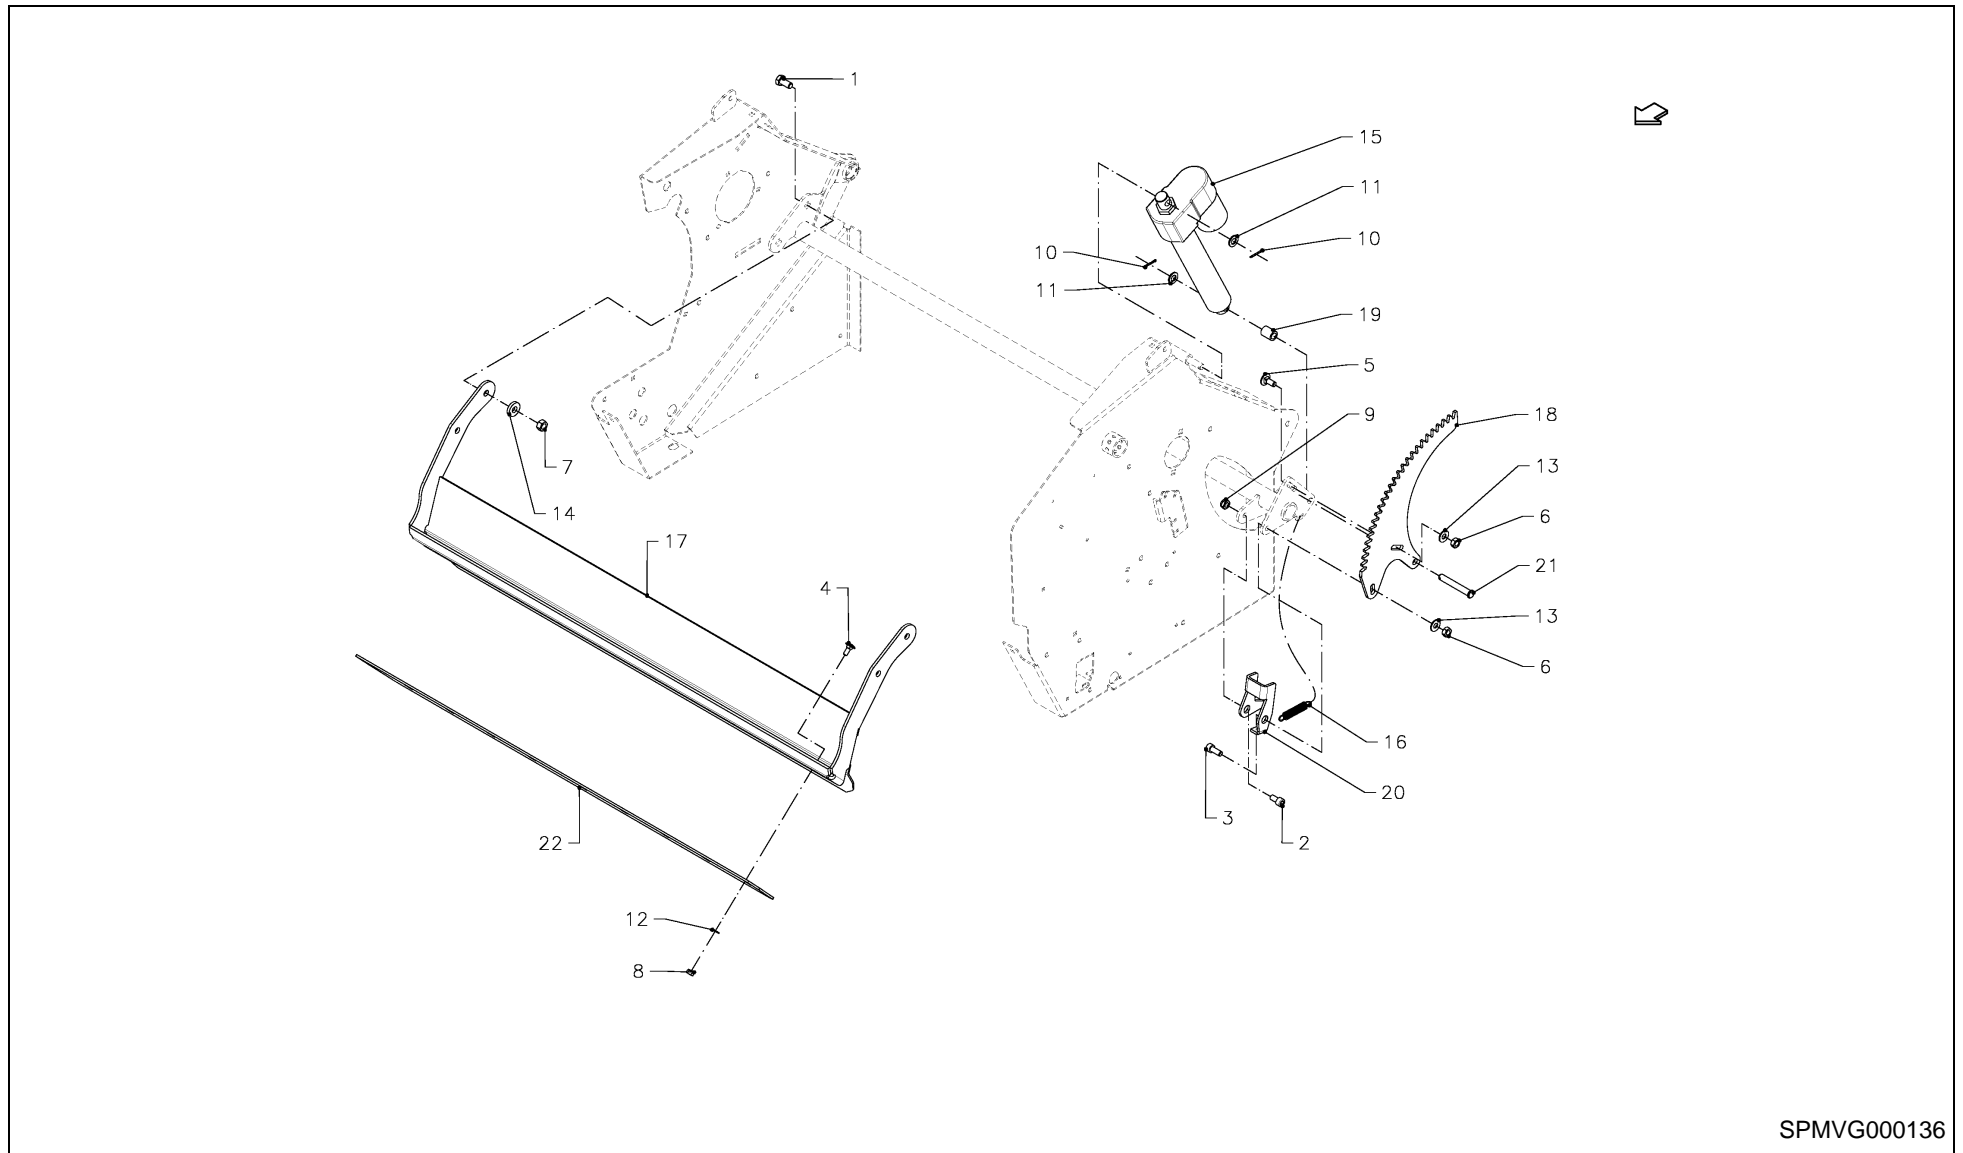

RV 1601 MKII BALEPACK / GUIDE CPL.

SPMVG000136

RV 1601 MKII BALEPACK / GUIDE CPL.

PosNo.	Part No.	Qty.	Description	Remark
1	KG00476461	4	HEX. SCREW M12X25 8.8	
2	KG00546761	1	CHEESE HEAD SCREW M10X20 8.8	
3	KG00546861	1	CHEESE HEAD SCREW M10X25 8.8	
4	KG00639061	10	CARRIAGE BOLT M8X20 8.8	
5	KG00641461	1	CARRIAGE BOLT M10X25 8.8	
6	KG01052061	2	HEX. NUT M10 8	
7	KG01052161	4	HEX. NUT M12 8	
8	KG01072261	10	LOCK NUT M8 8	
9	KG01072361	1	LOCK NUT M10 8	
10	KG01249861	2	SPLIT PIN 3.2X25 ST	
11	KG01267561	2	WASHER M12	
12	VGND3030V	10	WASHER, PLAIN	
13	VGND3147V	2	LOCK WASHER VSF-10M	
14	VGND3148V	4	LOCK WASHER VSF-12M	
15	VGND91035	1	ACTUATOR	
16	VGPZ474V	1	SPRING, TENSION	
17	VGRL0156K0	1	NET INTAKE PLATE	
18	VGRL170K0	1	GEAR RIM	
19	VGRL227V	1	SLEEVE	
20	VGRL257K0	1	CAM	
21	VGRL264V	1	PIN	
22	VGRL31	1	PLATE, PLASTIC