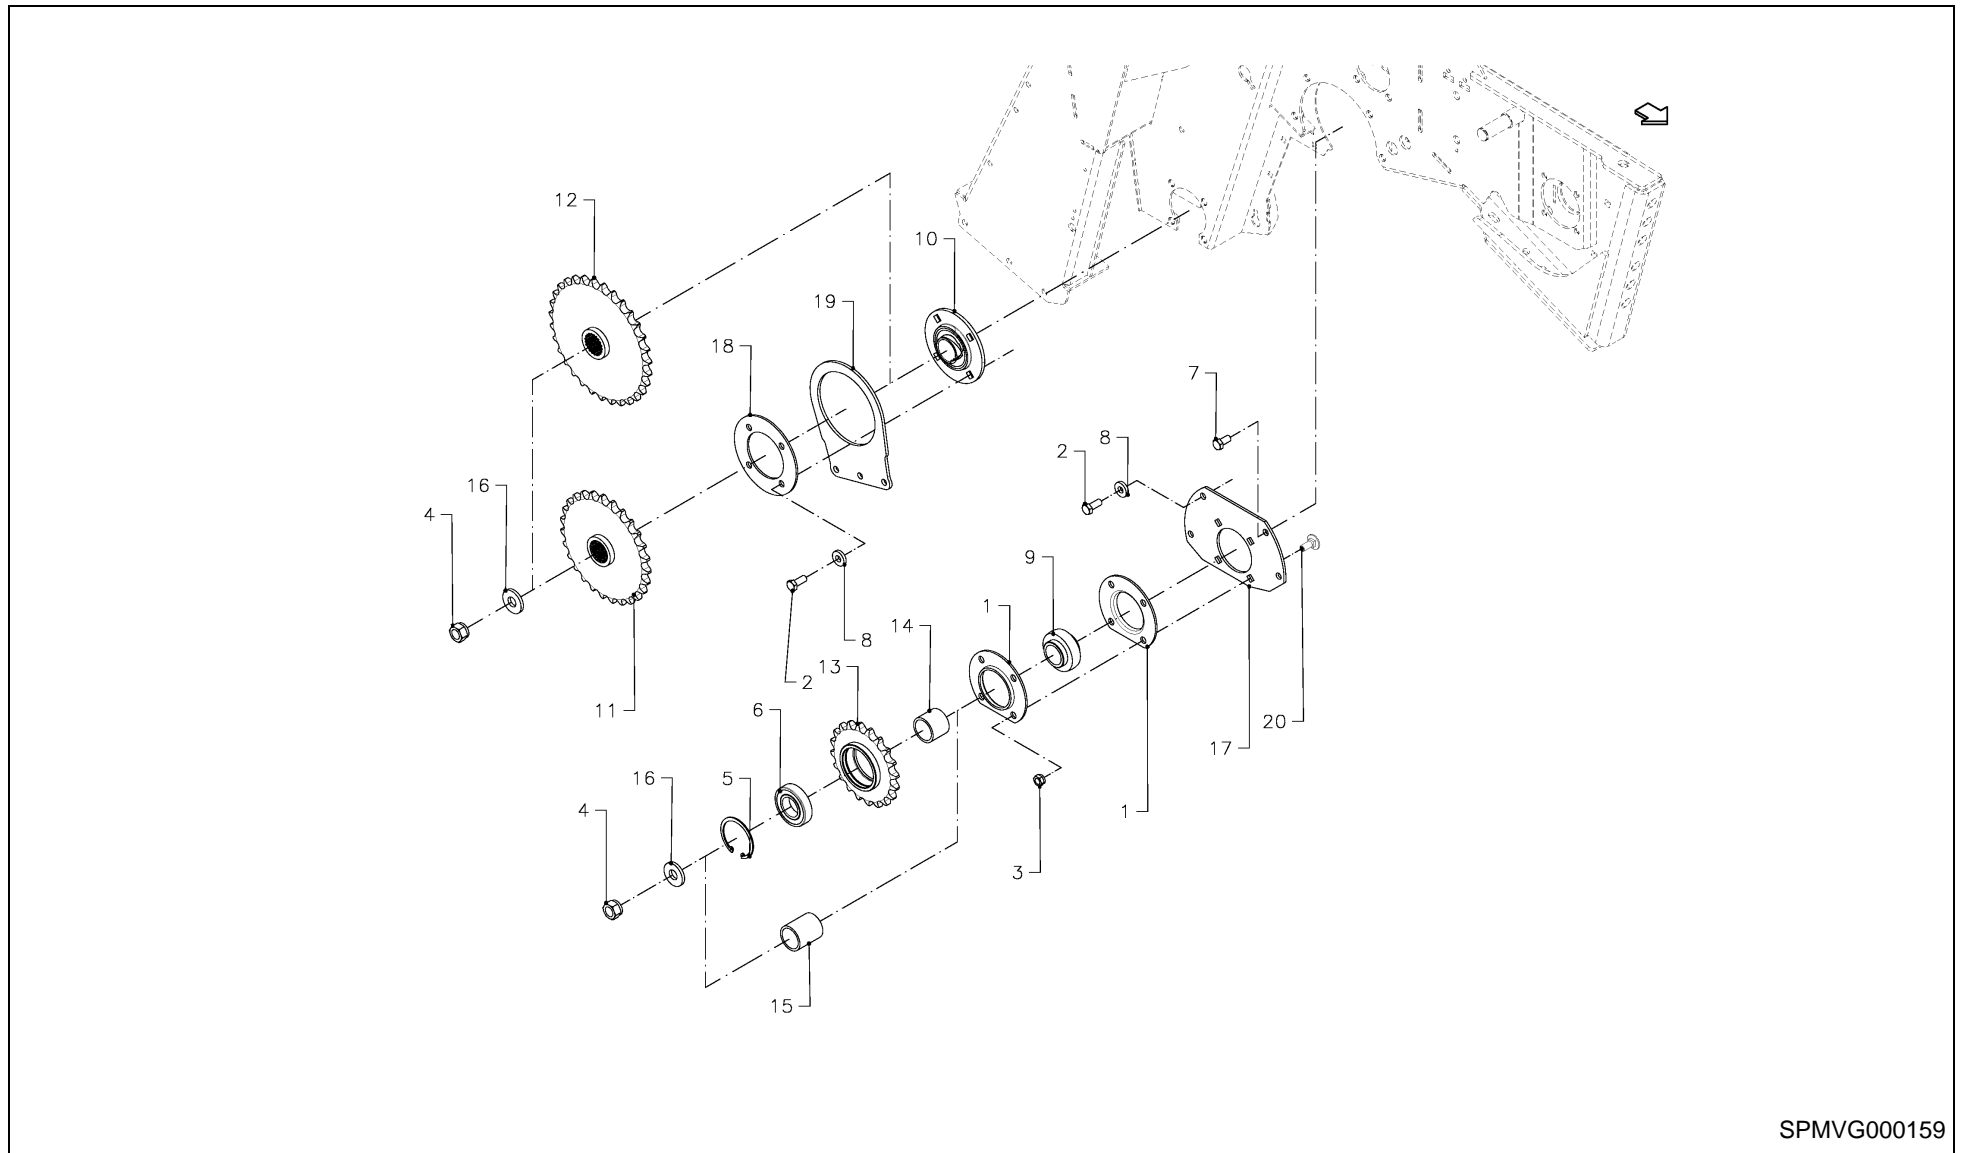

RV 1601 MKII BALEPACK / DRIVE, CHAIN - DOWN - R

SPMVG000159

RV 1601 MKII BALEPACK / DRIVE, CHAIN - DOWN - R

PosNo.	Part No.	Qty.	Description	Remark
1	VG18940610V	2	FLANGE, CUSHION	
2	KG00476561	7	HEX. SCREW M12X30 8.8	
3	KG01072461	4	LOCK NUT M12 8	
4	KG01072761	2	LOCK NUT M20 8	
5	KG01130900	1	CIRCLIP-B 80 X 2.5	WPU
6	KG01382000	1	BALL BEARING 6208-2RS	WPU
7	VGND1402V	1	BOLT, LOCK, SPEC.	
8	VGND3148V	7	LOCK WASHER VSF-12M	
9	VGND5022	1	BALL BEARING GE-40 KRRB	
10	VGND5238	1	CUSHION, ADJUSTABLE	
11	VGWA02065	1	SPROCKET	WPU
12	VGWA02085	1	SPROCKET	R+ XL-R +14-OC +23-OC
13	VGWA083	1	SPROCKET	WPU
14	VGWA2064V	1	SLEEVE, SPACING	
15	VGWA2087V	1	SLEEVE, SPACING	R + XL-R +14-OC +23-OC
16	VGWA491V	2	RING	WPU
17	VGWA506	1	LID, RH	
18	VGXD296V	1	CARRIAGE BOLT	
19	VGWA900	1	PLATE	
20	VF01142791	4	TRUSS-HEAD SCREW