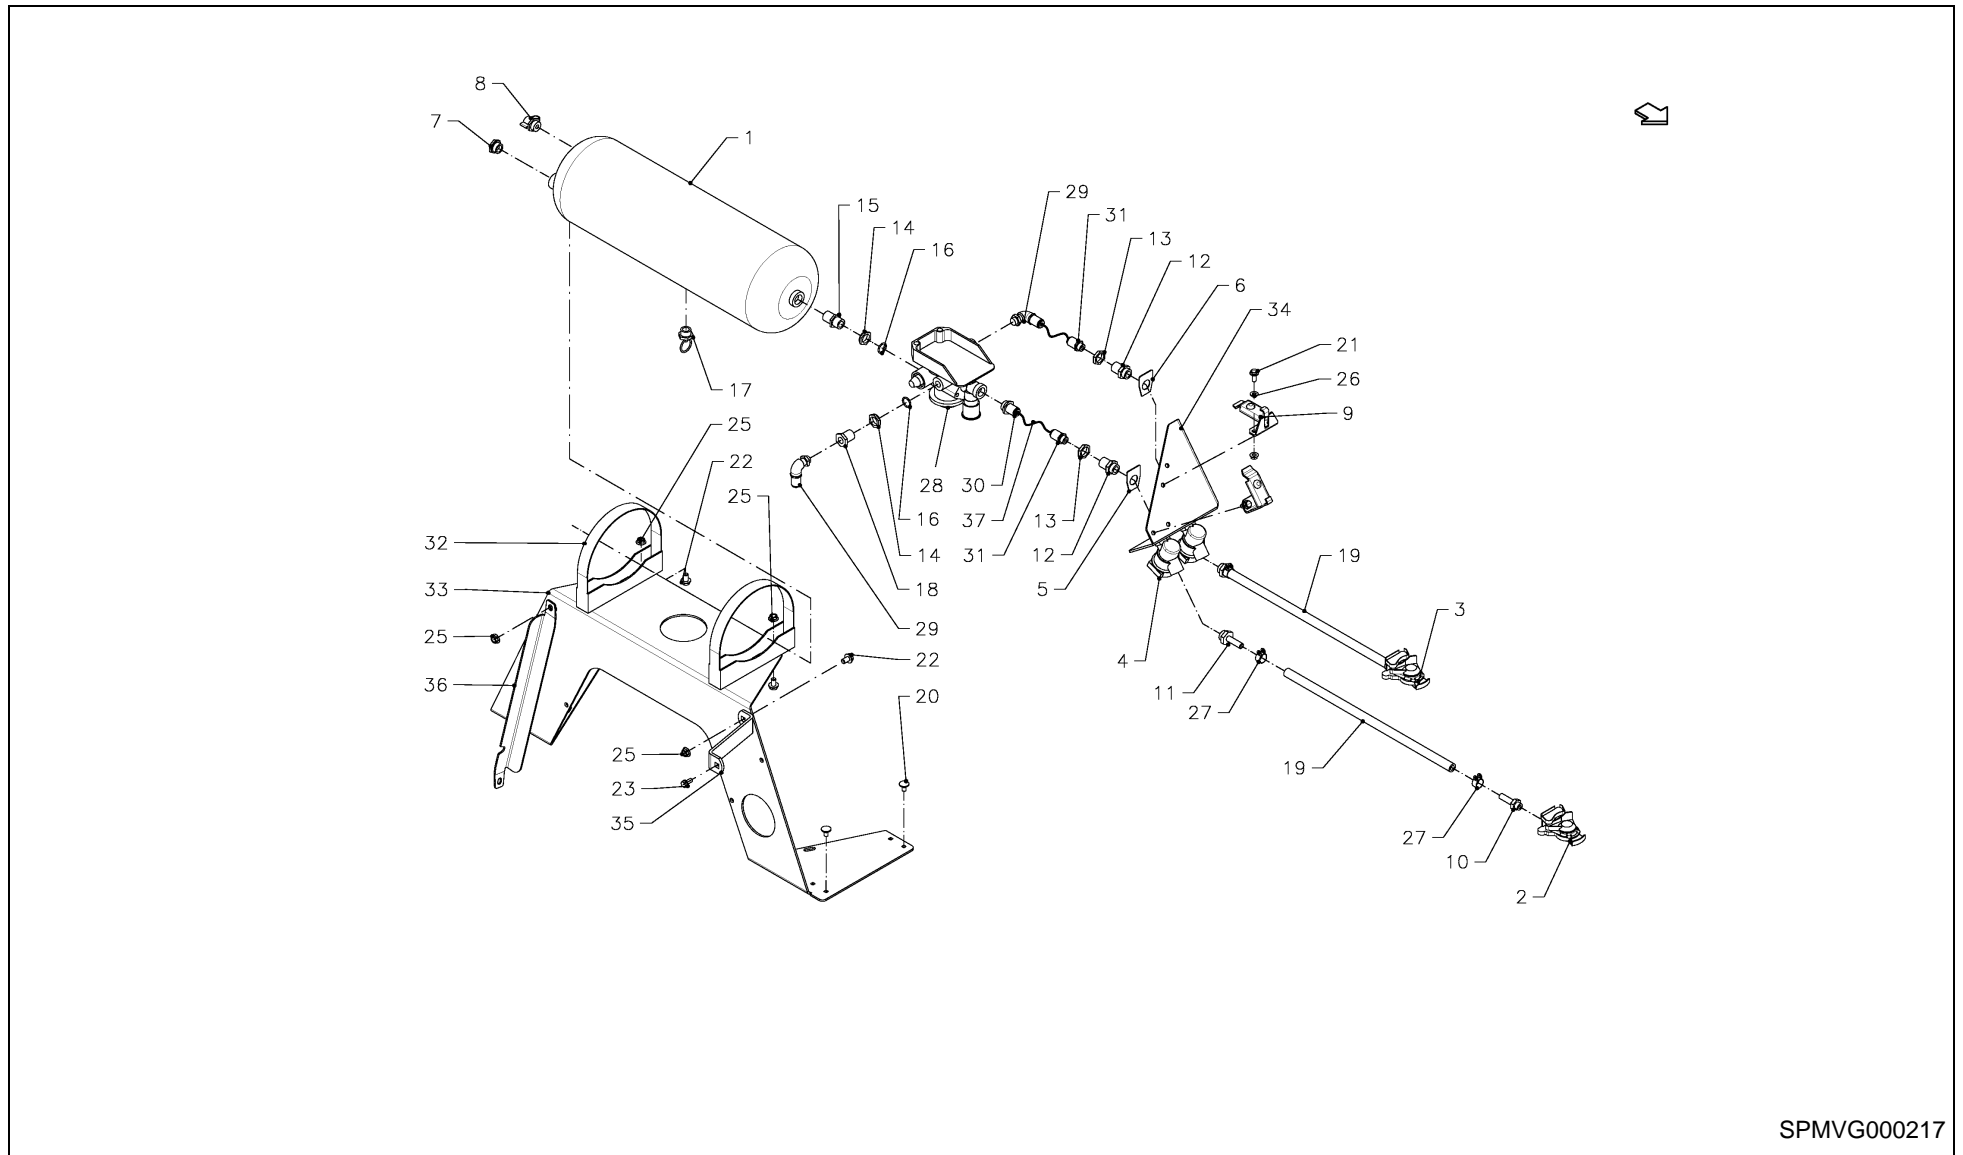

RV 1601 MKII BALEPACK / RESERVOIR, AIR

SPMVG000217

RV 1601 MKII BALEPACK / RESERVOIR, AIR

PosNo.	Part No.	Qty.	Description	Remark
1	VF16619998	1	AIR TANK	
2	VR38222301	1	CONNECTOR	
3	VR38222302	1	CONNECTOR	
4	VR38222304	2	FILTER	
5	VR38222309	1	PLATE	
6	VR38222310	1	PLATE	
7	VR38222324	3	COVEHOOD	
8	VR38222331	1	CONNECTOR	
9	VR38222333	1	BRACE	
10	VGGP377	2	COUPLING	
11	VGGP379	2	COUPLING	
12	VGGP380	2	COUPLING	
13	VGGP381	2	NUT	
14	VGGP385	2	NUT	
15	VGGP386	1	COUPLING	
16	VGGP387	3	O-RING	
17	VGGP388	1	VALVE, STOP	
18	VGGP493	1	COUPLING	
19	VGGP590	1	HOSE	GIVE LENGTH WHEN ORDERING
20	KG00637261	4	CARRIAGE BOLT M6X25 8.8	
21	KG00981261	4	FLANGED BOLT M8X20 90	
22	KG00981761	6	FLANGED BOLT M10X16 90	
23	KG01000861	1	FLANGED BOLT M8X25	
24	KG01061261	4	LOCK NUT M8 8	
25	KG01061361	6	LOCK NUT M10	
26	VGND3146V	4	LOCK WASHER VSF-8	
27	VGND9419	4	CLAMP, WORM DRIVE	
28	VRR0535801	1	VALVE UNIT, PNEUM.	
29	VRR0546101	2	COUPLING	
30	VRR0546201	1	COUPLING	
31	VRR0546501	2	COUPLING	
32	VGWP00118	2	CLAMP	
33	VGWP119K0	1	SUPPORT	
34	VGWP121K0	1	SUPPORT	
35	VGWP124K0	1	SUPPORT	
36	VGWP125K0	1	SUPPORT	
37	VGGP588	1	HOSE	GIVE LENGTH WHEN ORDERING