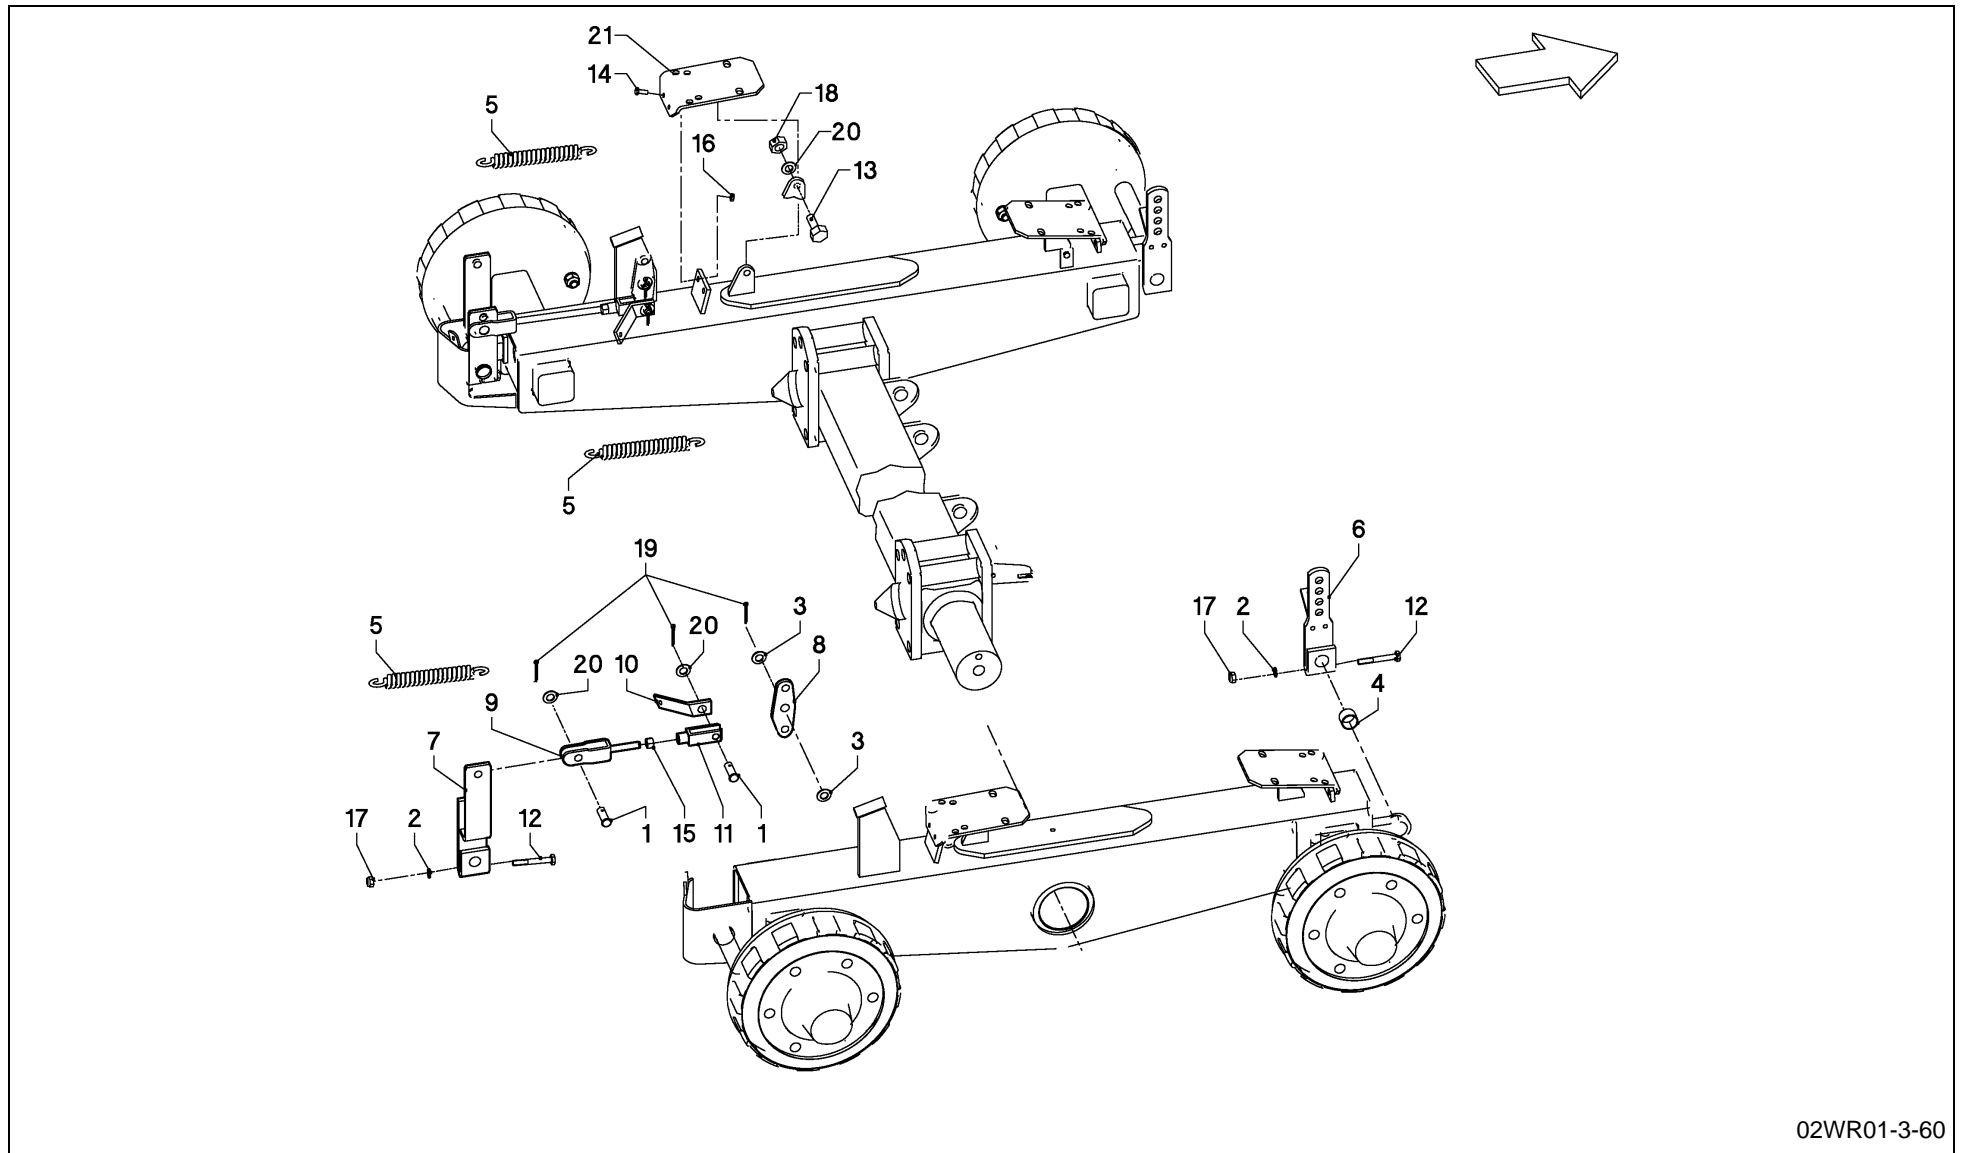

RV 1601 MKII BALEPACK / BRAKE

02WR01-3-60

RV 1601 MKII BALEPACK / BRAKE

PosNo.	Part No.	Qty.	Description	Remark
1	VF06210015	2	PIN	
2	VF06214197	8	WASHER	
3	VF06214294	4	WASHER	
4	VF16602596	4	BUSH	
5	VF16602609	4	TENSION SPRING	
6	VF16602610	2	BRAKE LEVER	
7	VF16602611	2	BRAKE LEVER	
8	VF16602625	2	LEVER	
9	VF16602626	2	PULL ROD	
10	VF16602627	2	CLIP	
11	VF16612424	2	CLEVIS	
12	KG00355861	4	HEX. BOLT M10X70 8.8	
13	KG00476761	4	HEX. SCREW M12X40 8.8	
14	KG00981261	8	FLANGED BOLT M8X20 90	
15	KG01052161	2	HEX. NUT M12 8	
16	KG01061261	8	LOCK NUT M8 8	
17	KG01067661	4	LOCK NUT M10 8	
18	KG01072461	4	LOCK NUT M12 8	
19	KG01251861	6	SPLIT PIN 4X36 ST	
20	KG01267561	4	WASHER M12	
21	VGWP0122K0	4	PLATE