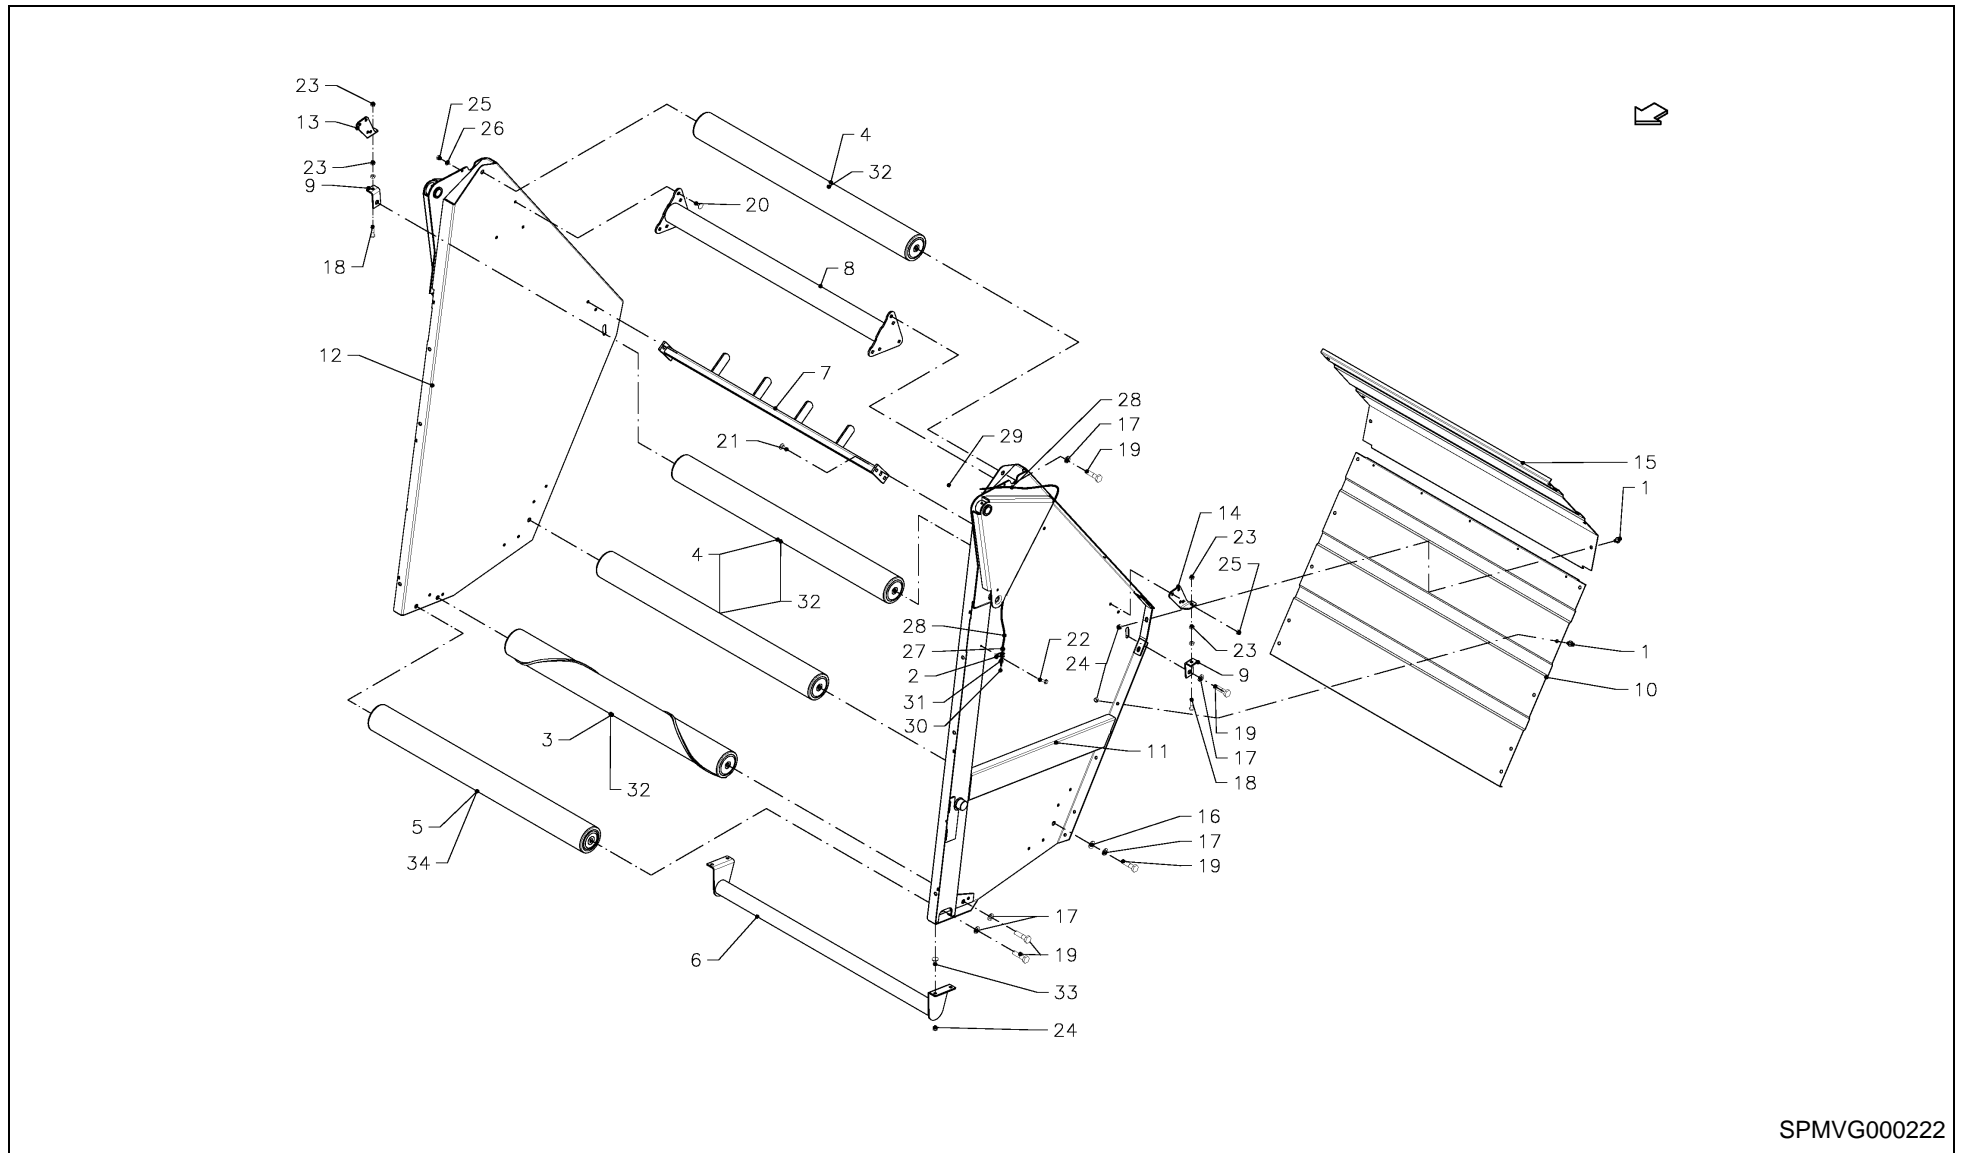

RV 1601 MKII BALEPACK / TAILGATE

SPMVG000222

RV 1601 MKII BALEPACK / TAILGATE

PosNo.	Part No.	Qty.	Description	Remark
1	KG00981761	6	FLANGED BOLT M10X16 90	
2	VGND90033	1	CLAMP	
3	VGWA00373	1	ROLLER ASSY, LONG	
4	VGWA0043	3	ROLLER ASSY, LONG	
5	VGWA00633	1	ROLLER ASSY, LONG	
6	VGWA0455	1	SUPPORT	
7	VGWA0489	1	GUIDE, BELT	
8	VGWA077	1	PIPE, TORSION	
9	VGWA706	2	PROFILE	
10	VGWA87	1	GUARD, PROTECT.	
11	VGWD017	1	SIDE WALL, LH, TAILGATE	
12	VGWD018	1	SIDE WALL, RH, TAILGATE	
13	VGWD14	1	BRACKET, RH	
14	VGWD15	1	BRACKET, LH	
15	VGWD7	1	GUARD, PROTECT.	
16	VG13925028V	2	RING	
17	VG37129064V	6	LOCK WASHER VSF-16M	
18	KG00475161	2	HEX. SCREW M10X70 8.8	
19	KG00480061	6	HEX. SCREW M16X30 8.8	
20	KG00641461	6	CARRIAGE BOLT M10X25 8.8	
21	KG00641561	4	CARRIAGE BOLT M10X30 8.8	
22	KG01000161	1	FLANGED BOLT M6X12	
23	KG01052061	6	HEX. NUT M10 8	
24	KG01061361	6	LOCK NUT M10	
25	KG01072361	10	LOCK NUT M10 8	
26	VGMT152V	6	WASHER, PLAIN 3X11X30	
27	VGND92174	1	COUPLING	
28	VGND92176	2	HOSE, HP	
29	VGND92177	1	ELBOW COUPLING	
30	VGND98026V	1	GREASE NIPPLE	
31	VGWA1444V	1	NUT HEX	
32	VGWA00368	4	REPAIR KIT	
33	VGXD296V	4	CARRIAGE BOLT	
34	VGBR00344	1	REPAIR SET, ROLLERS