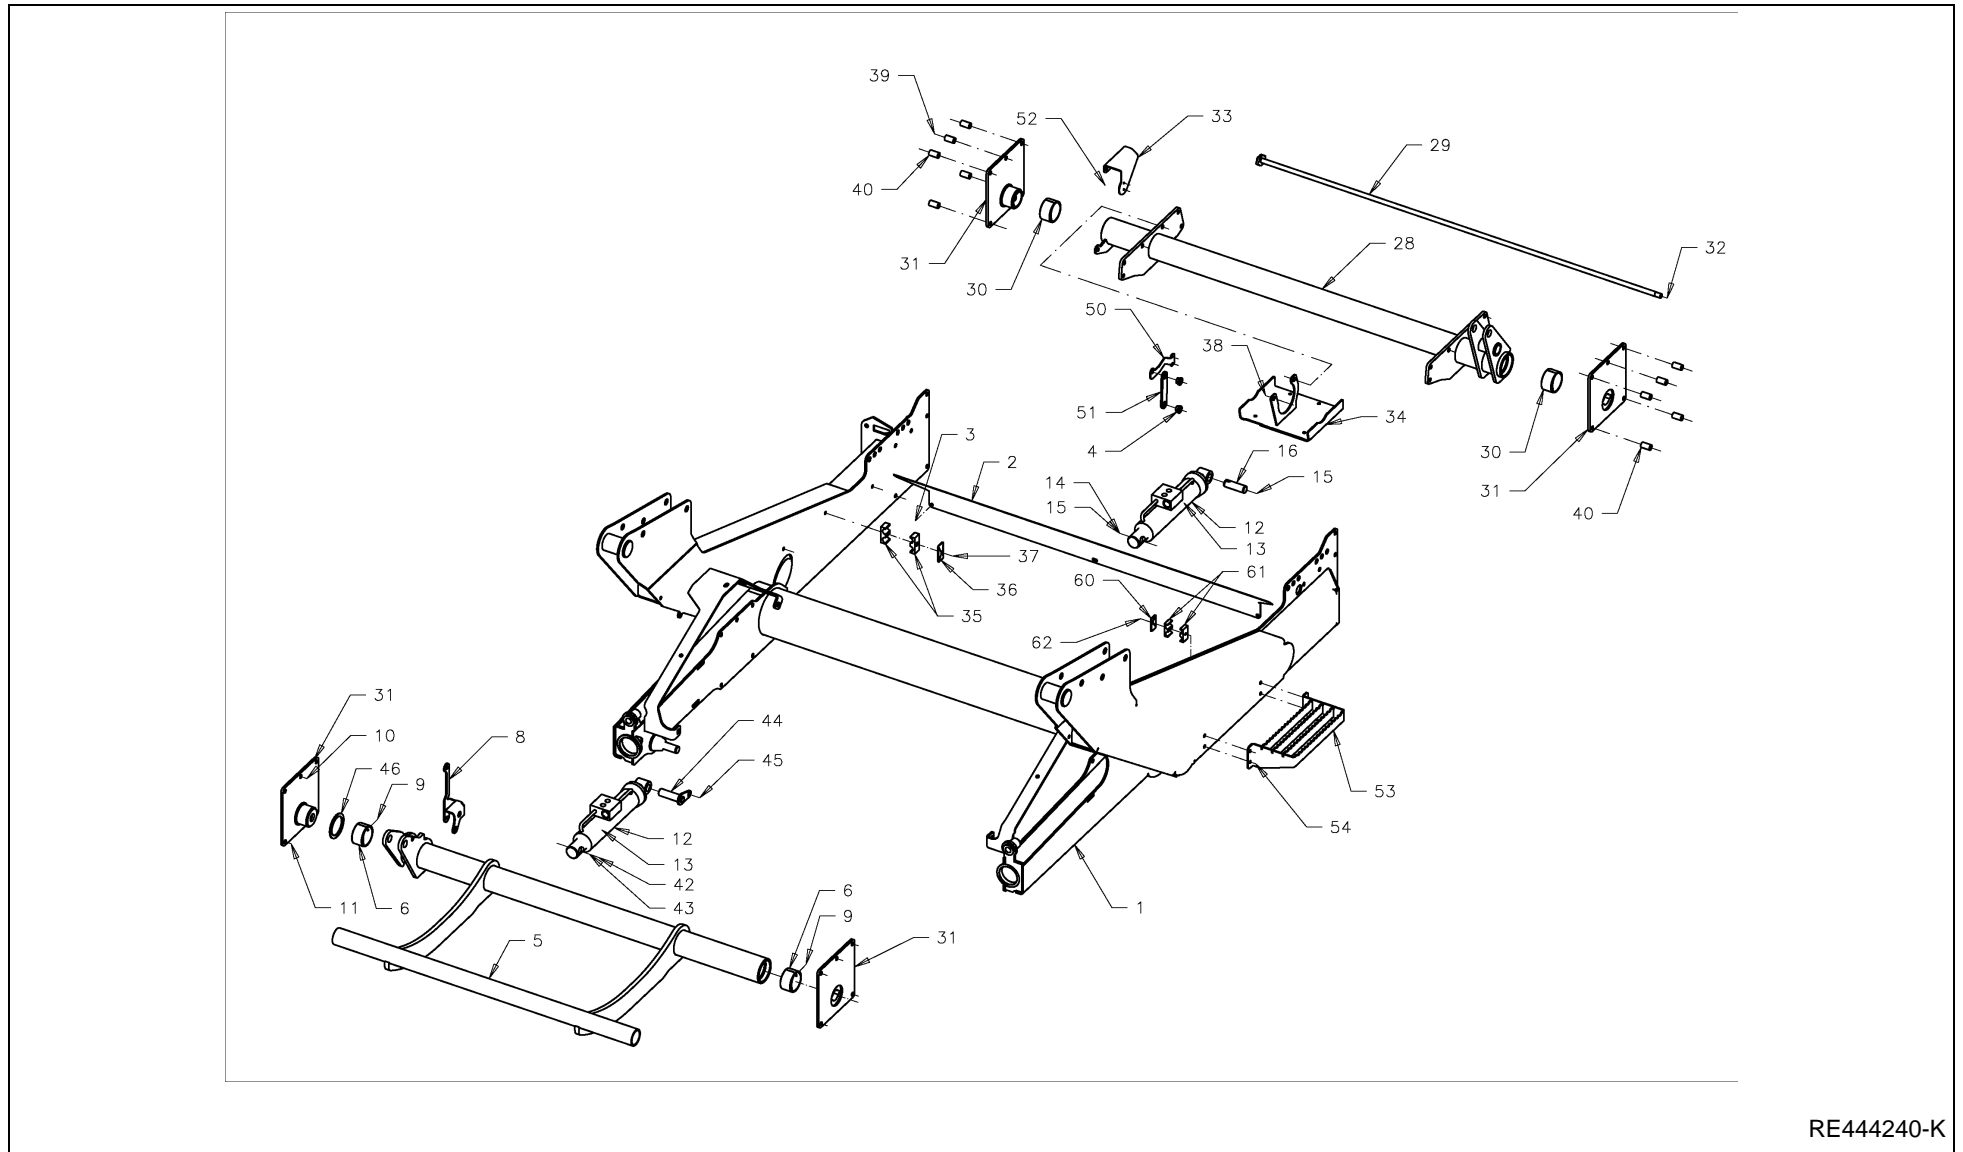

RV 1601 MKII BALEPACK / WRAPPER CPL.

RE444240-K

RV 1601 MKII BALEPACK / WRAPPER CPL.

PosNo.	Part No.	Qty.	Description	Remark
1	UH444240-K	1	FRAME BP	
2	UH444123-K	1	GUARD, PROTECT.	
3	KG01067561	3	LOCK NUT M8 8	
3	KG01267361	3	WASHER M8	
4	UH300562	2	BUSHING Ø11X13-Ø19/9	
5	UH444520-K	1	LOADING ARM	
6	UH444235	2	SLIDING BEARING FRIMIX TFP 7040	
8	UH444518	1	BRACKET	
9	VGND9004V	2	SMEERNIPPEL M6X180^	
10	KG00476661	8	HEX. SCREW M12X35 8.8	
10	KG00476761	2	HEX. SCREW M12X40 8.8	
10	KG01267561	20	WASHER M12	
10	KG01067761	10	LOCK NUT M12 8	
11	KG00476761	1	HEX. SCREW M12X40 8.8	
11	KG01267561	2	WASHER M12	
11	KG01067761	1	LOCK NUT M12 8	
12	UH444790-K	2	CYLINDER DA Ø63-Ø32X450+250	
13	UH300833		CYLINDER SEAL KIT Ø63/Ø32	
14	UH860175	1	WASHER Ø25.3-Ø44X4	
15	KG01108362	3	CIRCLIP-A 25 X 1.2	
16	UH444236	1	BOLT Ø25X74	
17	KG00474361	4	HEX. SCREW M10X30 8.8	
17	KG01267461	8	WASHER M10	
17	KG01067761	4	LOCK NUT M12 8	
18	KG00641561	4	CARRIAGE BOLT M10X30 8.8	
18	KG01067661	4	LOCK NUT M10 8	
28-33	UH444232-K		TIP FRAME ASSY	
28	UH444233-K	1	TIP FRAME	
29	UH444225-K	1	PULL ROD	
30	UH444235	2	SLIDING BEARING FRIMIX TFP 7040	
31	UH444229-K	2	BEARING PLATE	
32	KG01267761	1	WASHER M16	
32	KG01067961	1	LOCK NUT M16 8	
33	UH444701	1	SENSOR BRACKET	
34	UH444220-K	1	HOSE PROTECTION	
35	UH300877	6	TUBE CLAMP HALF Ø22 DOUBLE	
36	UH300886	3	PLATE 20-25	
37	KG00353461	3	HEX. BOLT M8X50 8.8	
37	UH862138	3	NUT	
38	KG00353661	2	HEX. BOLT M8X60 8.8