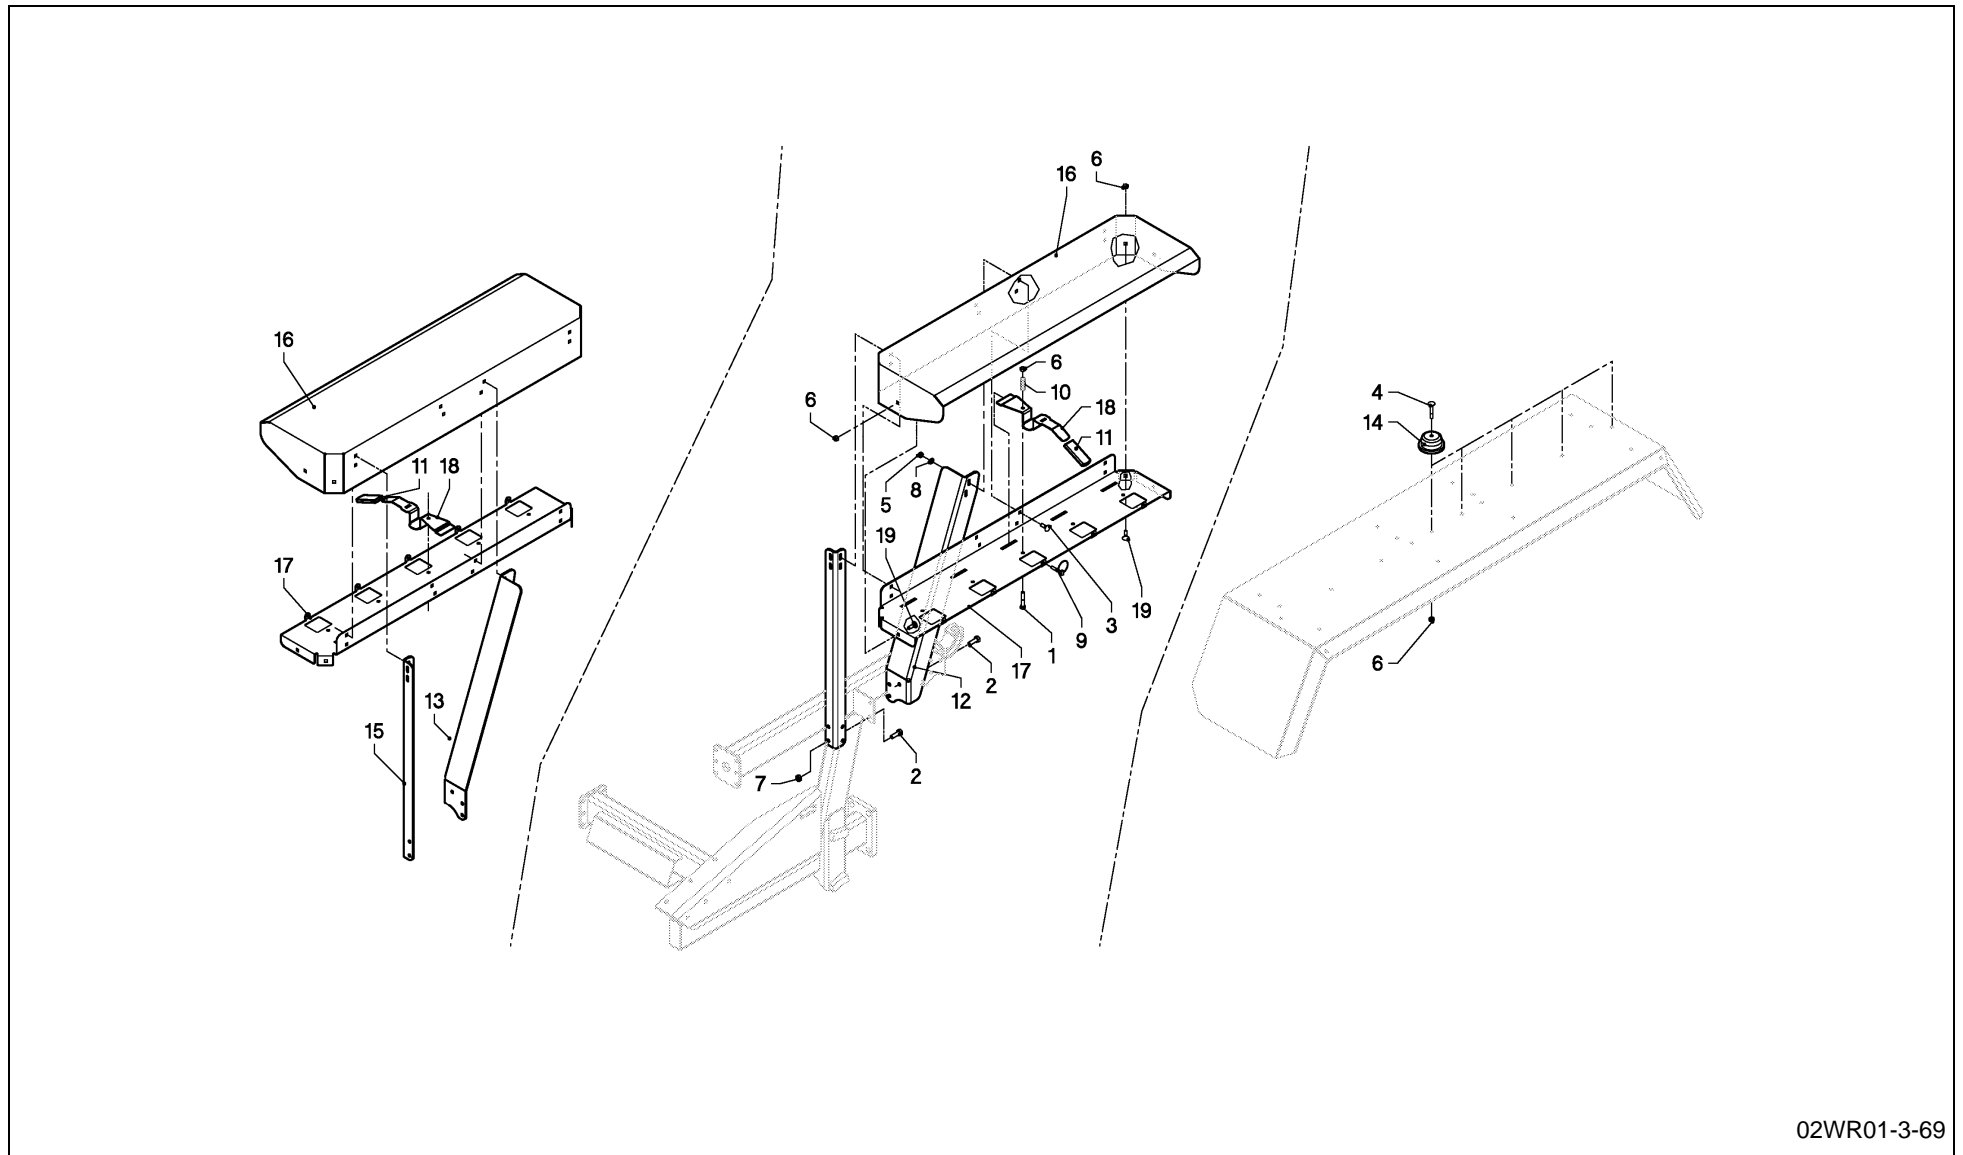

RV 1601 MKII BALEPACK / SUPPORT, FOIL ROLL,

02WR01-3-69

RV 1601 MKII BALEPACK / SUPPORT, FOIL ROLL,

PosNo.	Part No.	Qty.	Description	Remark
1	KG00355861	10	HEX. BOLT M10X70 8.8	
2	KG00476561	6	HEX. SCREW M12X30 8.8	
3	KG00641561	8	CARRIAGE BOLT M10X30 8.8	
4	KG00642161	10	CARRIAGE BOLT M10X60 8.8	
5	KG01061361	8	LOCK NUT M10	
6	KG01072361	28	LOCK NUT M10 8	
7	KG01072461	6	LOCK NUT M12 8	
8	VGND3147V	8	LOCK WASHER VSF-10M	
9	VGND90003V	10	LINCH PIN 4MM	
10	VGZ473	10	SPRING, COMPRESSION	
11	VGWA453	10	GRIP	
12	VGWP081K0	1	BRACKET, LH	
13	VGWP082K0	1	BRACKET, RH	
14	VGWP113	10	HOLDER, NYLON	
15	VGWP54K0	2	PROFILE	
16	VGWP94K0	2	GUARD, PROTECT.	
17	VGWP95K0	2	BRACKET	
18	VGWP96K0	10	BRACKET	
19	VGXD296V	8	CARRIAGE BOLT