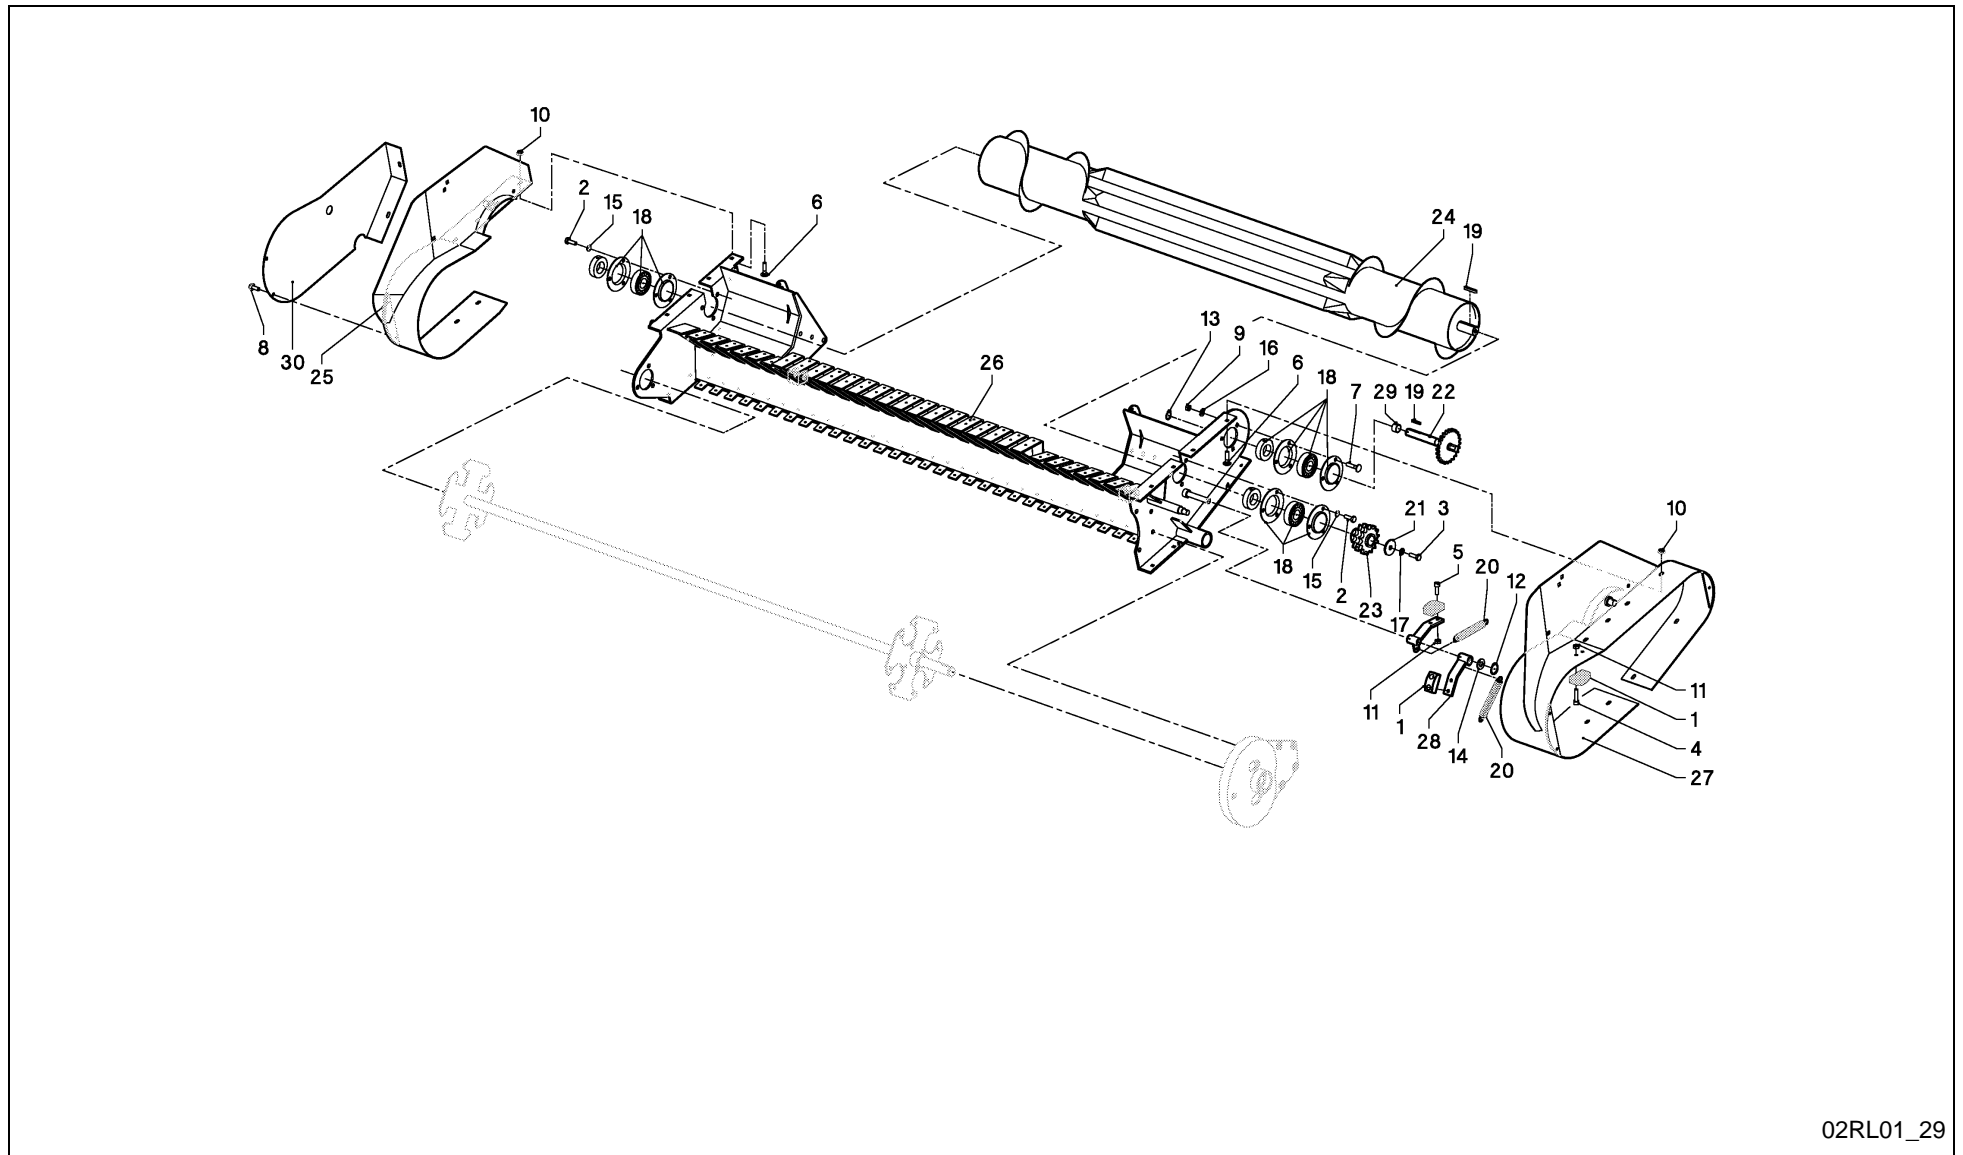

RV 1601 MKII BALEPACK / PICK-UP, CPL. (WPU)

02RL01_29

RV 1601 MKII BALEPACK / PICK-UP, CPL. (WPU)

PosNo.	Part No.	Qty.	Description	Remark
1	VF06246785	3	BLOC	
2	KG00474261	6	HEX. SCREW M10X25 8.8	
3	KG00476561	1	HEX. SCREW M12X30 8.8	
4	KG00545061	2	CHEESE HEAD SCREW M8X20 8.8	
5	KG00545161	4	CHEESE HEAD SCREW M8X25 8.8	
6	KG00639061	16	CARRIAGE BOLT M8X20 8.8	
7	KG00641461	3	CARRIAGE BOLT M10X25 8.8	
8	KG01000661	4	FLANGED BOLT M8X15	
9	KG01052061	3	HEX. NUT M10 8	
10	KG01061261	16	LOCK NUT M8 8	
11	KG01072261	6	LOCK NUT M8 8	
12	KG01107462	1	CIRCLIP-A 16 X 1	
13	KG01108862	1	CIRCLIP-A 30 X 1.5	
14	KG01267761	1	WASHER M16	
15	KG01281761	6	SPRING WASHER M10	
16	VGND3147V	3	LOCK WASHER VSF-10M	
17	VGND3148V	1	LOCK WASHER VSF-12M	
18	VGND5187	3	BALL BEARING, ADJUSTABLE	
19	VGND7027	2	KEY 8X7X65	
20	VGZ302V	2	SPRING, EXTENSION	
21	VGTA195V	1	WASHER, PLAIN 5X13X50	
22	VGWA0199	1	SPROCKET	
23	VGWA0219	1	SPROCKET	
24	VGWA0225	1	AUGER-ROLLER	
25	VGWA0570	1	PLATE, SIDE, RH	
26	VGWA0887	1	PICK-UP FRAME	
27	VGWA0891	1	PLATE, SIDE, LH	
28	VGWA0899	2	BRACKET	
29	VGWA452V	1	SLEEVE	
30	VGWA592	1	GUARD, PROTECT.