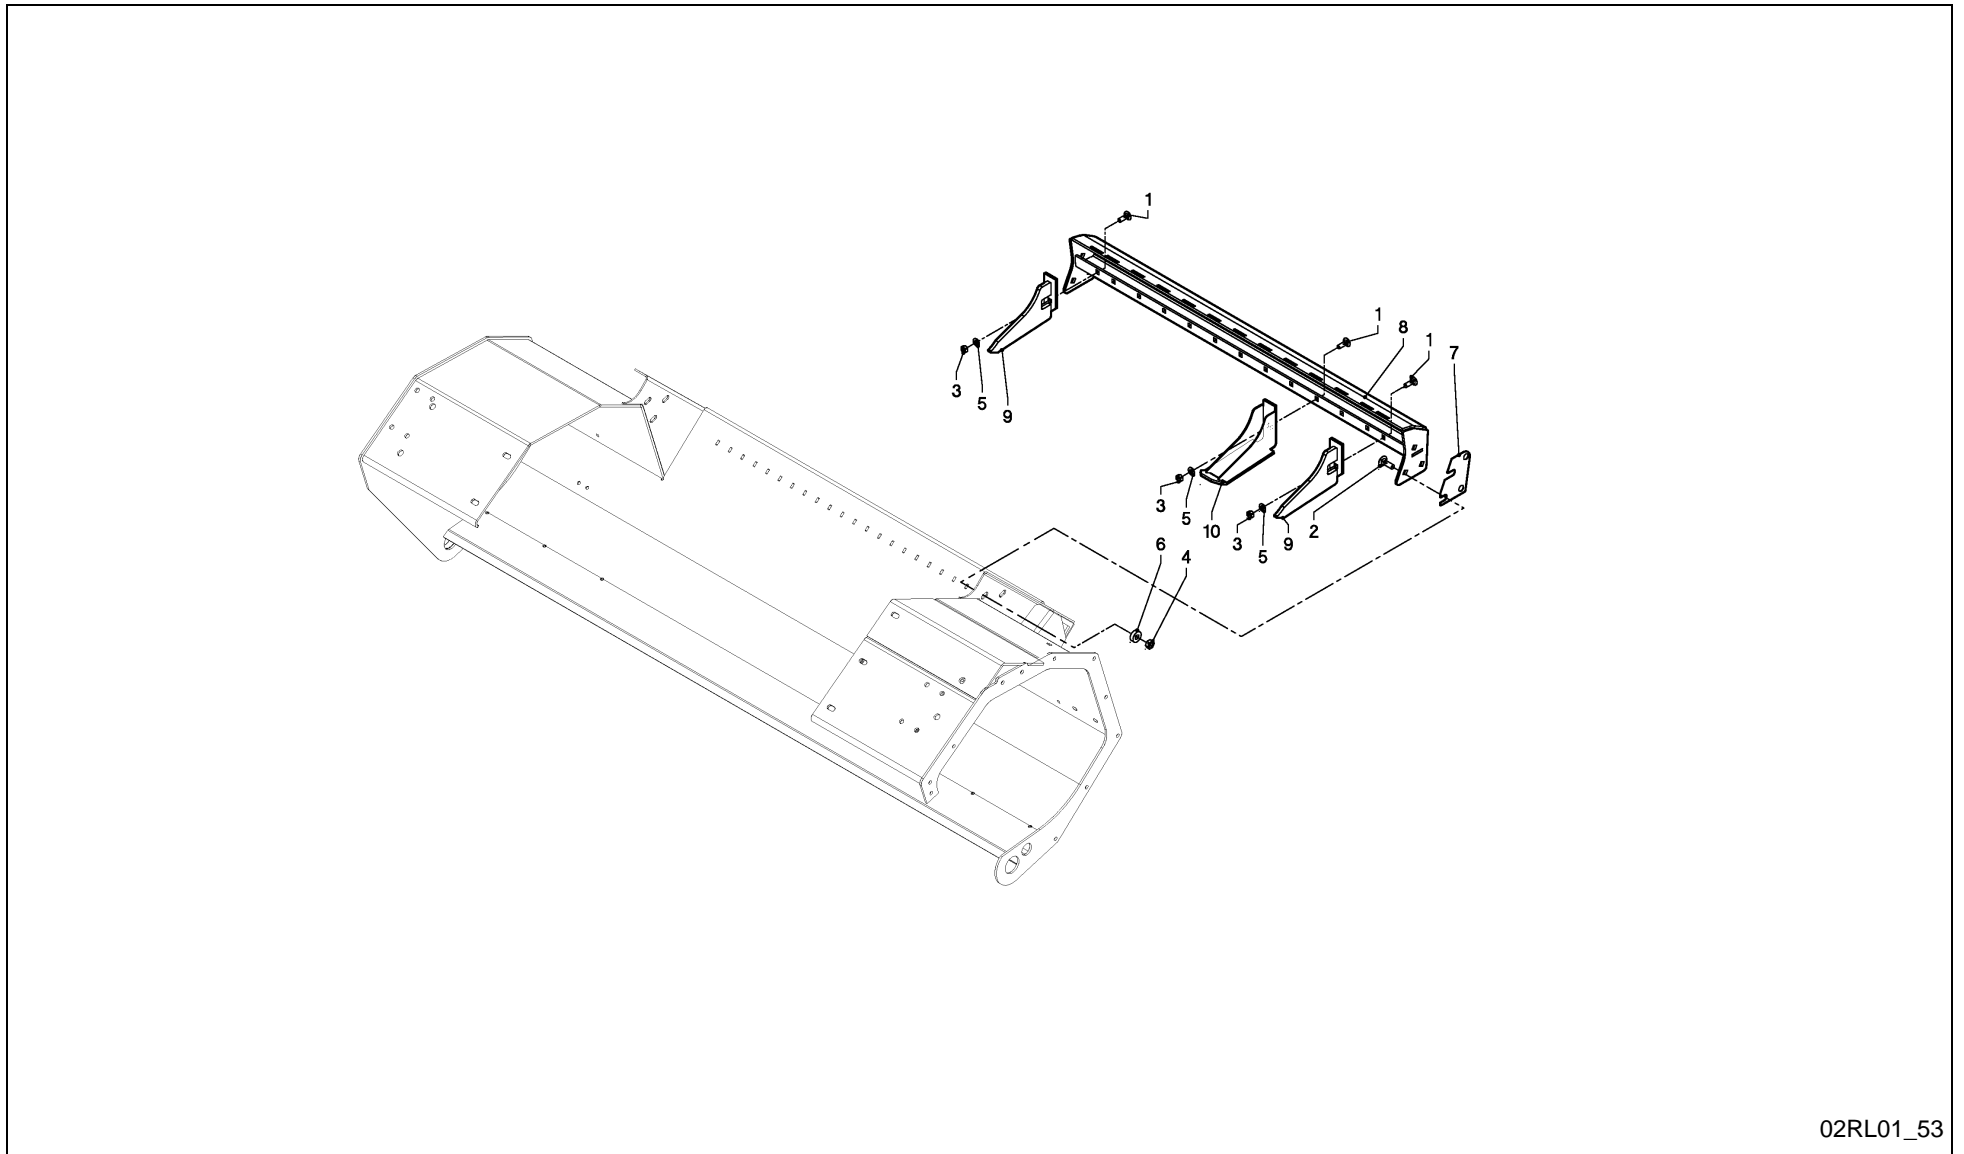

RV 1601 MKII BALEPACK / FRAME, GUIDE (XL-R)

02RL01_53

RV 1601 MKII BALEPACK / FRAME, GUIDE (XL-R)

PosNo.	Part No.	Qty.	Description	Remark
1	KG00641561	13	CARRIAGE BOLT M10X30 8.8	
2	KG00645261	6	CARRIAGE BOLT M12X50 8.8	
3	KG01072361	13	LOCK NUT M10 8	
4	KG01072461	6	LOCK NUT M12 8	
5	KG01267461	13	WASHER M10	
6	VRR0050093	6	SLEEVE	
7	VRR0703293	6	PLATE, SHIM	
8	VGWA01455	1	BEAM	
9	VGWA01460	2	SCRAPER	
10	VGWA01590	11	SCRAPER