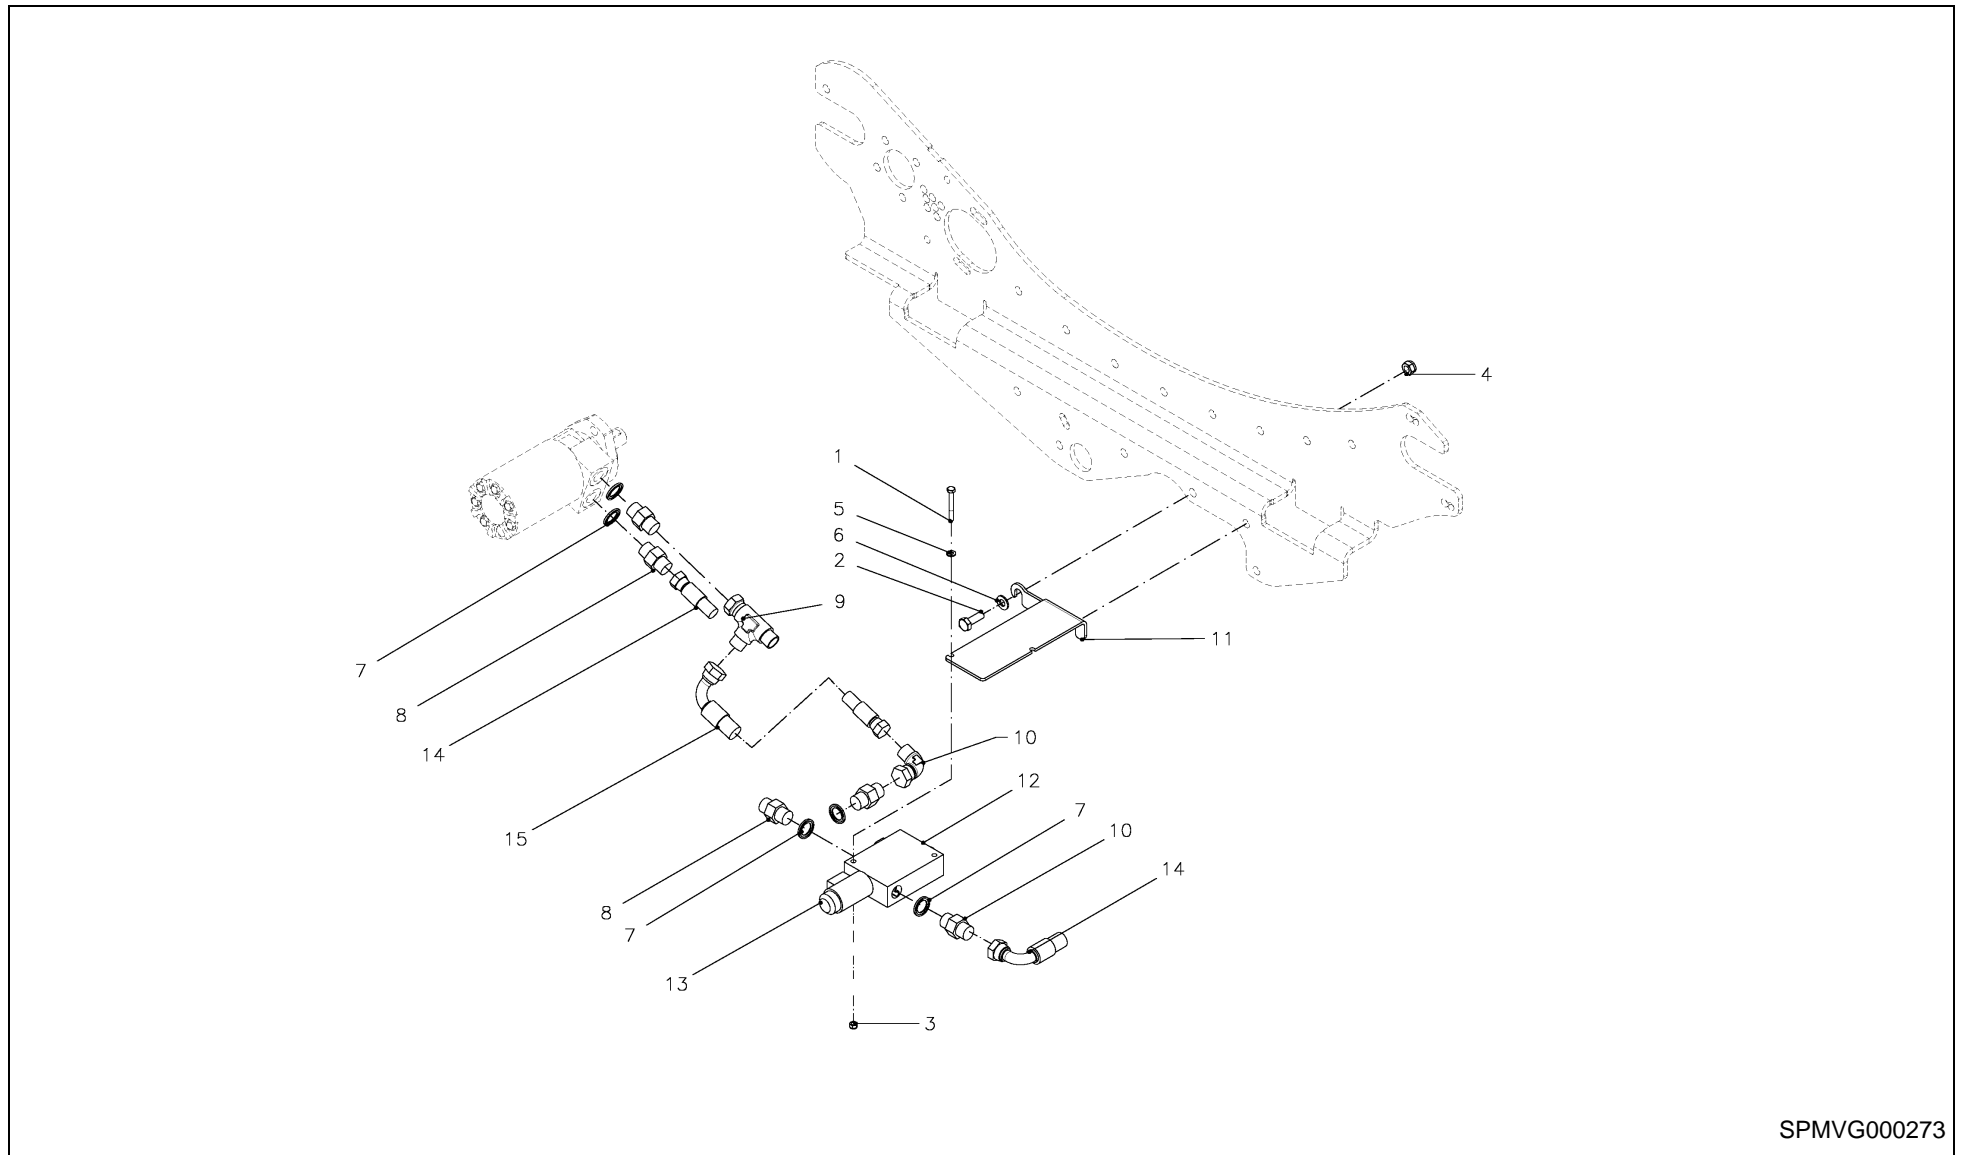

RV 1601 MKII BALEPACK / TABLE SPEED REDUCTION KID

SPMVG000273

RV 1601 MKII BALEPACK / TABLE SPEED REDUCTION KID

PosNo.	Part No.	Qty.	Description	Remark
1	KG00351261	2	HEX. BOLT M6X50 8.8	
2	KG00474361	2	HEX. SCREW M10X30 8.8	
3	KG01067361	2	LOCK NUT M6 8	
4	KG01067661	2	LOCK NUT M10 8	
5	KG01267261	4	WASHER M6	
6	KG01267461	4	WASHER M10	
7	UH219669	5	SEAL 1/2" PP 45-D	
8	UH300971	3	HEXAGON NIPPLE 1/2"-1/2" BSP	
9	UH411408	1	T-COUPLING BSP	
10	UH430828	1	BSP 90DEG.O.-IN.1/2"ADJUSTABL	
11	UH454341	1	BRACKET	
12	UH454342	1	FLOWDIVIDERBLOCK	
13	VNB0444273	1	CAB.SAFE.SWITCH L=5MTR USE VNB0390573	
14	UH307828	2	HYD.SL.1/2" 840 I08I08-90G	
15	UH332680	1	HYDR. HOSE 1/2" 500	