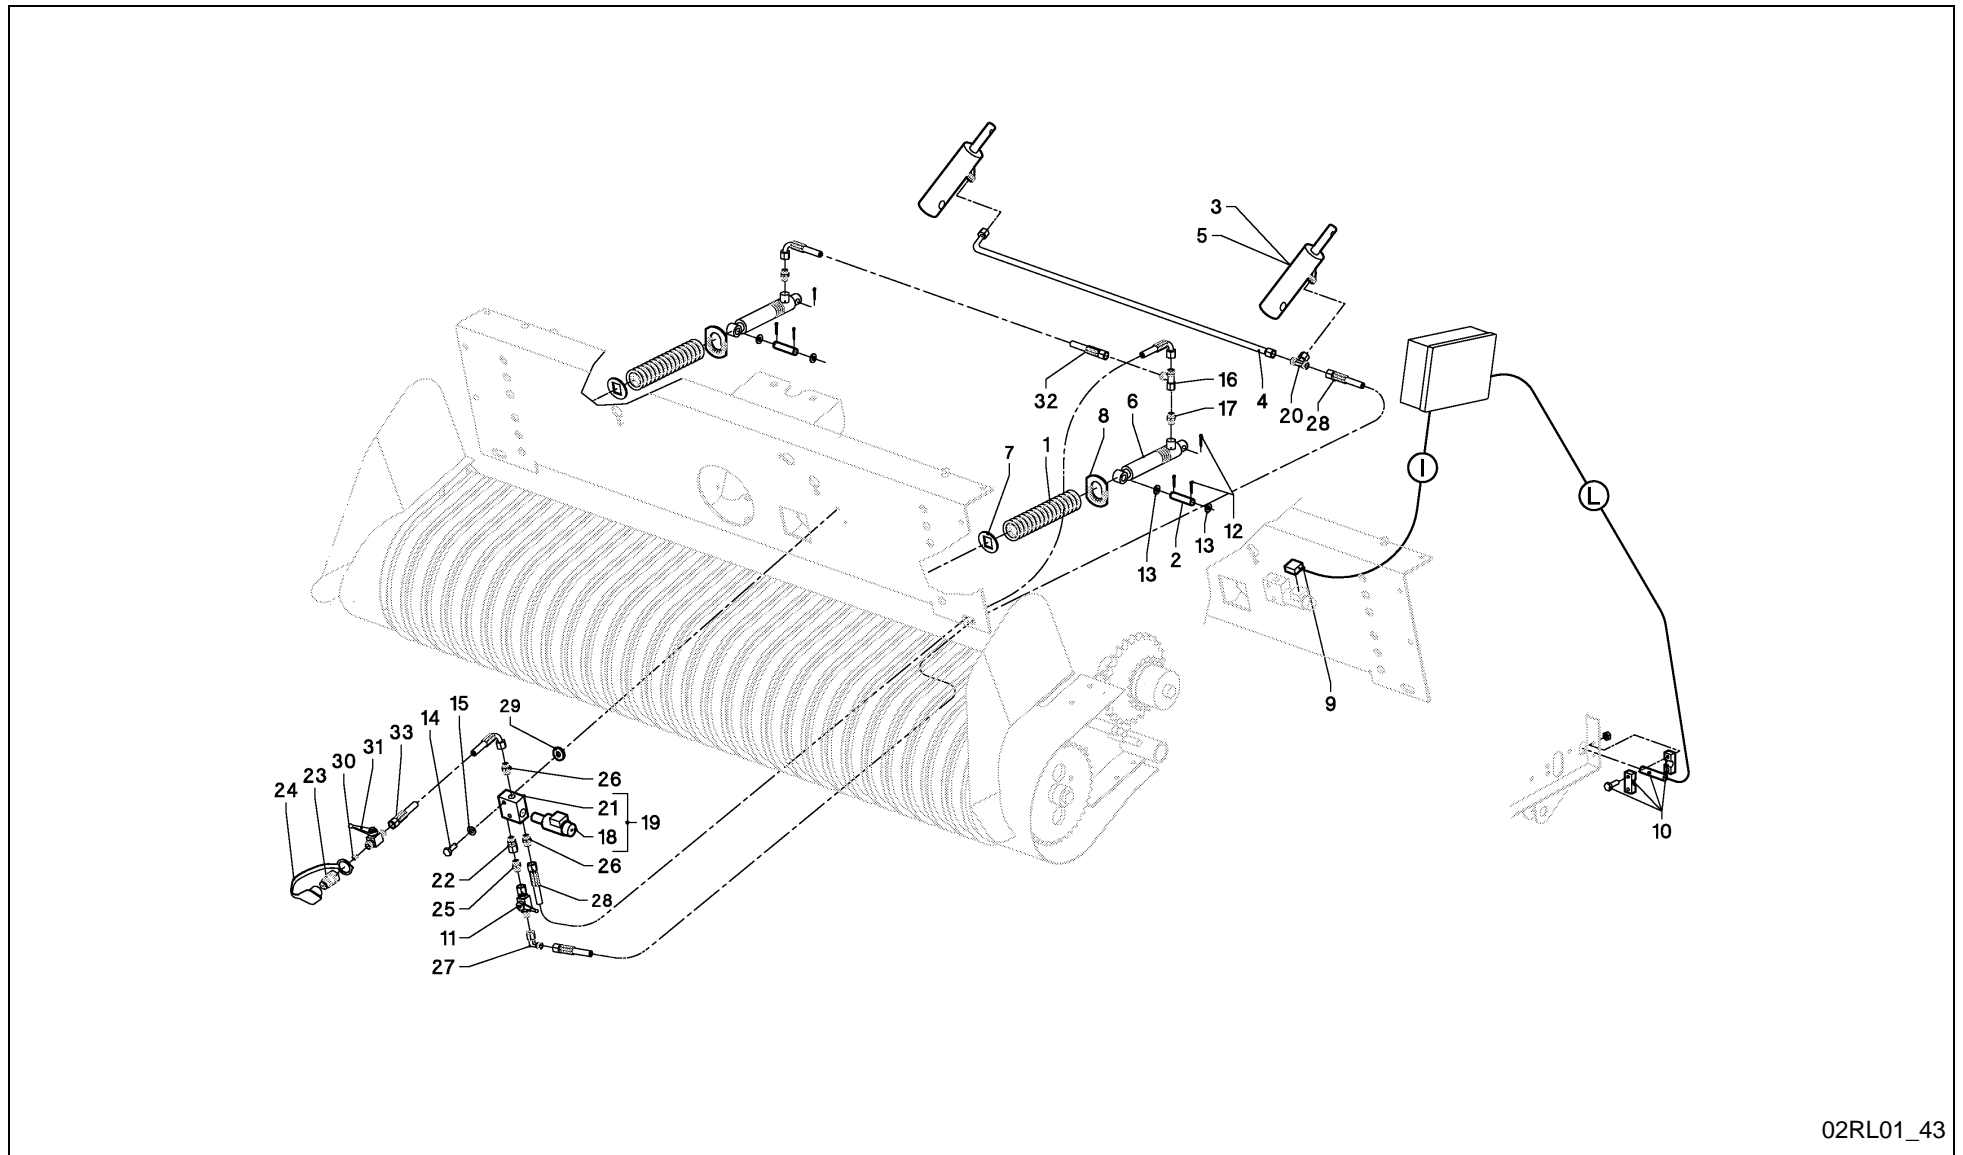

RV 1601 MKII BALEPACK / CYLINDER, PICK-UP (14-OC + 23-OC)

02RL01_43

RV 1601 MKII BALEPACK / CYLINDER, PICK-UP (14-OC + 23-OC)

PosNo.	Part No.	Qty.	Description	Remark
1	VF06215425	2	COMPRESSION SPRING	
2	VF06576501	2	PIN	
3	VF06579628	2	HYDR. CYLINDER	
4	VF16512957	1	PIPE/LINE	
5	VF16513632		SEALING SET	GIVE QUANTITY WHEN ORDERING
6	VF16514629	2	HYDR. RAM	
7	VF16519184	2	WASHER/DISC/PLATE	
8	VF16618323	2	CLIP	
9	VNB0271073	1	VALVE CONTROL CABLE	
10	VNB0446473	1	SENSOR INDUCTIVE, L=2.0MTR	
11	VGBF00349	1	VALVE, SHUT-OFF	
12	KG01251561	6	SPLIT PIN 4X25 ST	
13	KG01267761	4	WASHER M16	
14	VGND1472V	2	BOLT, TAPTITE	
15	VGND3122V	2	WASHER, PLAIN	
16	VGND92032V	1	STUD COUPLING, T-	
17	VGND92114V	2	STUD COUPLING, MALE	
18	VGND92129	1	SELECTOR VALVE	
19	VGND92130	1	CONTROL ASSY, SOLENOID	
20	VGND92154V	1	STUD COUPLING, T-	
21	VGND92159	1	HD-BLOK	
22	VGND9392V	1	STUD COUPLING, MALE	
23	VGTP00512	1	PLUG ASSY, QUICK-DISCONN.	
24	VGND9607	1	COVER, DUST	
25	VGND9807V	1	STUD ADAPTOR	
26	VGND9869V	2	STUD COUPLING, MALE	
27	VGND9906V	1	ELBOW COUPLING, ADJUSTABLE	
28	VGRL299	2	HOSE, HP	
29	VGTH100V	2	WASHER, PLAIN 5X12.5X30	
30	VGTP438	1	THROTTLE 0.8MM	
31	VGWA00659	1	VALVE ASSY, SHUT-OFF	
32	VGWA549	1	HOSE, HP	
33	VGXD64	1	HOSE, HP