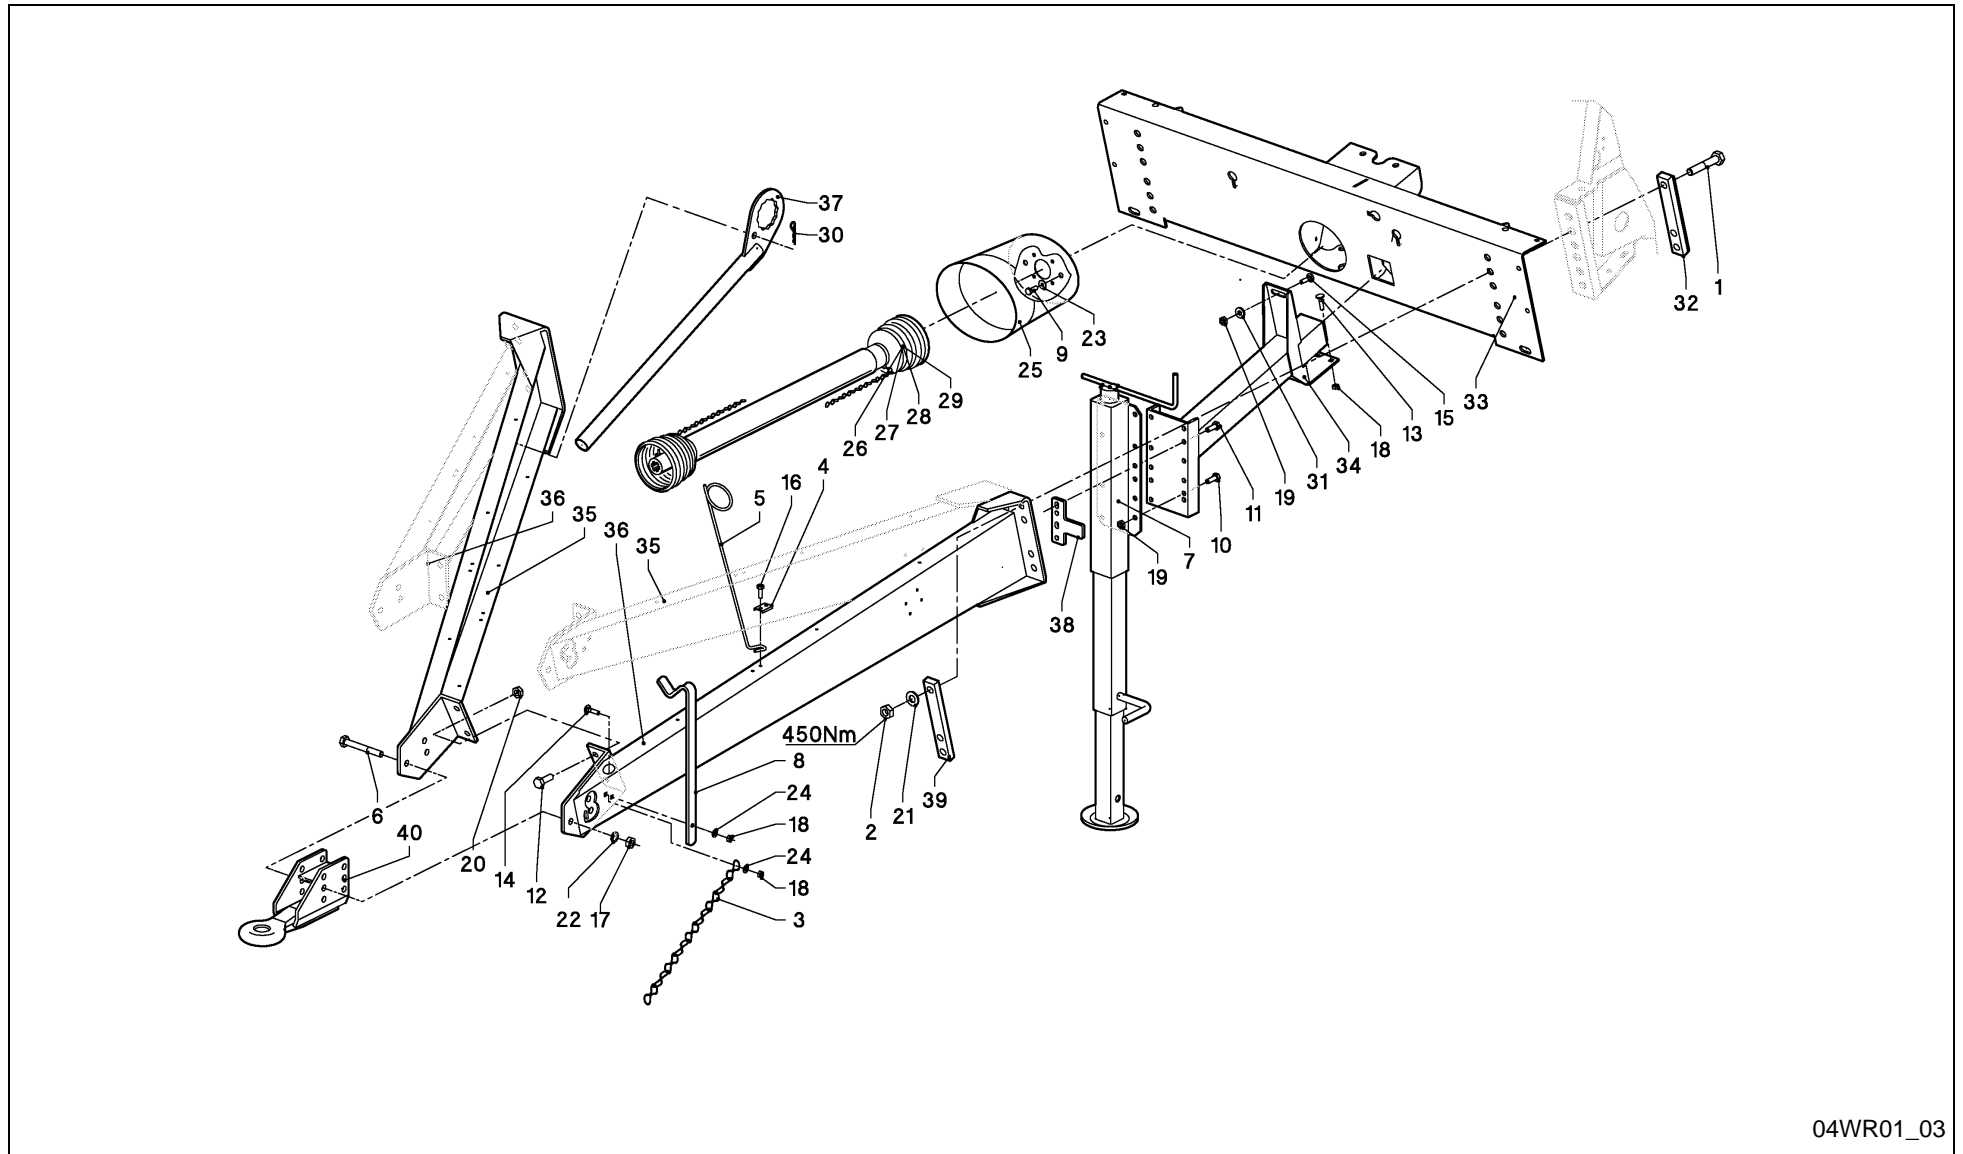

RV 1601 MKII BALEPACK / HITCHING EQUIPMENT

04WR01_03

RV 1601 MKII BALEPACK / HITCHING EQUIPMENT

PosNo.	Part No.	Qty.	Description	Remark
1	VF16618111	6	HEX. HEAD SCREW	
2	VF16618112	6	LOCKING NUT	
3	VG17662009V	1	CHAIN (700 MM LG.)	
4	VG19017027V	1	BRACE	
5	VG19157033V	1	STAY	
6	VG37305654V	2	BOLT, NUTTED	
7	VGBR001029	1	JACK STAND - RAL 7021	
8	VGBR155	1	SUPPORT	
9	KG00471761	2	HEX. SCREW M8X16 8.8	
10	KG00476561	4	HEX. SCREW M12X30 8.8	
11	KG00476761	2	HEX. SCREW M12X40 8.8	
12	KG00480261	2	HEX. SCREW M16X40 8.8	
13	KG00641461	2	CARRIAGE BOLT M10X25 8.8	
14	KG00641561	1	CARRIAGE BOLT M10X30 8.8	
15	KG00644761	1	CARRIAGE BOLT M12X25 8.8	
16	KG01000861	2	FLANGED BOLT M8X25	
17	KG01052361	2	HEX. NUT M16 8	
18	KG01072361	4	LOCK NUT M10 8	
19	KG01072461	7	LOCK NUT M12 8	
20	KG01072661	2	LOCK NUT M16 8	
21	KG01267961	6	WASHER M20	
22	KG01282061	2	SPRING WASHER M16	
23	VGND3030V	2	WASHER, PLAIN	
24	VGND3147V	2	LOCK WASHER VSF-10M	
25	VGND94053	1	SHIELD, UPPER	
26	VGND94117	1	SHAFT, UNIV. JOINT	R + XL-R + 14-OC
27	VGND94118	1	SHAFT, UNIV. JOINT	23-OC
28	VGND94119	1	SHAFT, UNIV. JOINT	WPU
29	VGND94120	1	SHAFT, UNIV. JOINT	WPU
30	VGPZ160V	1	SPRING CLIP DIAM 3MM	
31	VGTH100V	1	WASHER, PLAIN 5X12.5X30	
32	VGWA01048	2	STRIP	
33	VGWA0142	1	BEAM, INTERMEDIATE	
34	VGWA0512	1	SUPPORT	
35	VGWA0639	1	DRAW BAR HALF L	
36	VGWA0640	1	DRAW BAR HALF R	
37	VGWA0912	1	SPANNER	R + XL-R + 14-OC
38	VGWA1991	1	PLATE	
39	VGWA625	2	STRIP	
40	VGWP0132	1	EYE, DRAW BAR