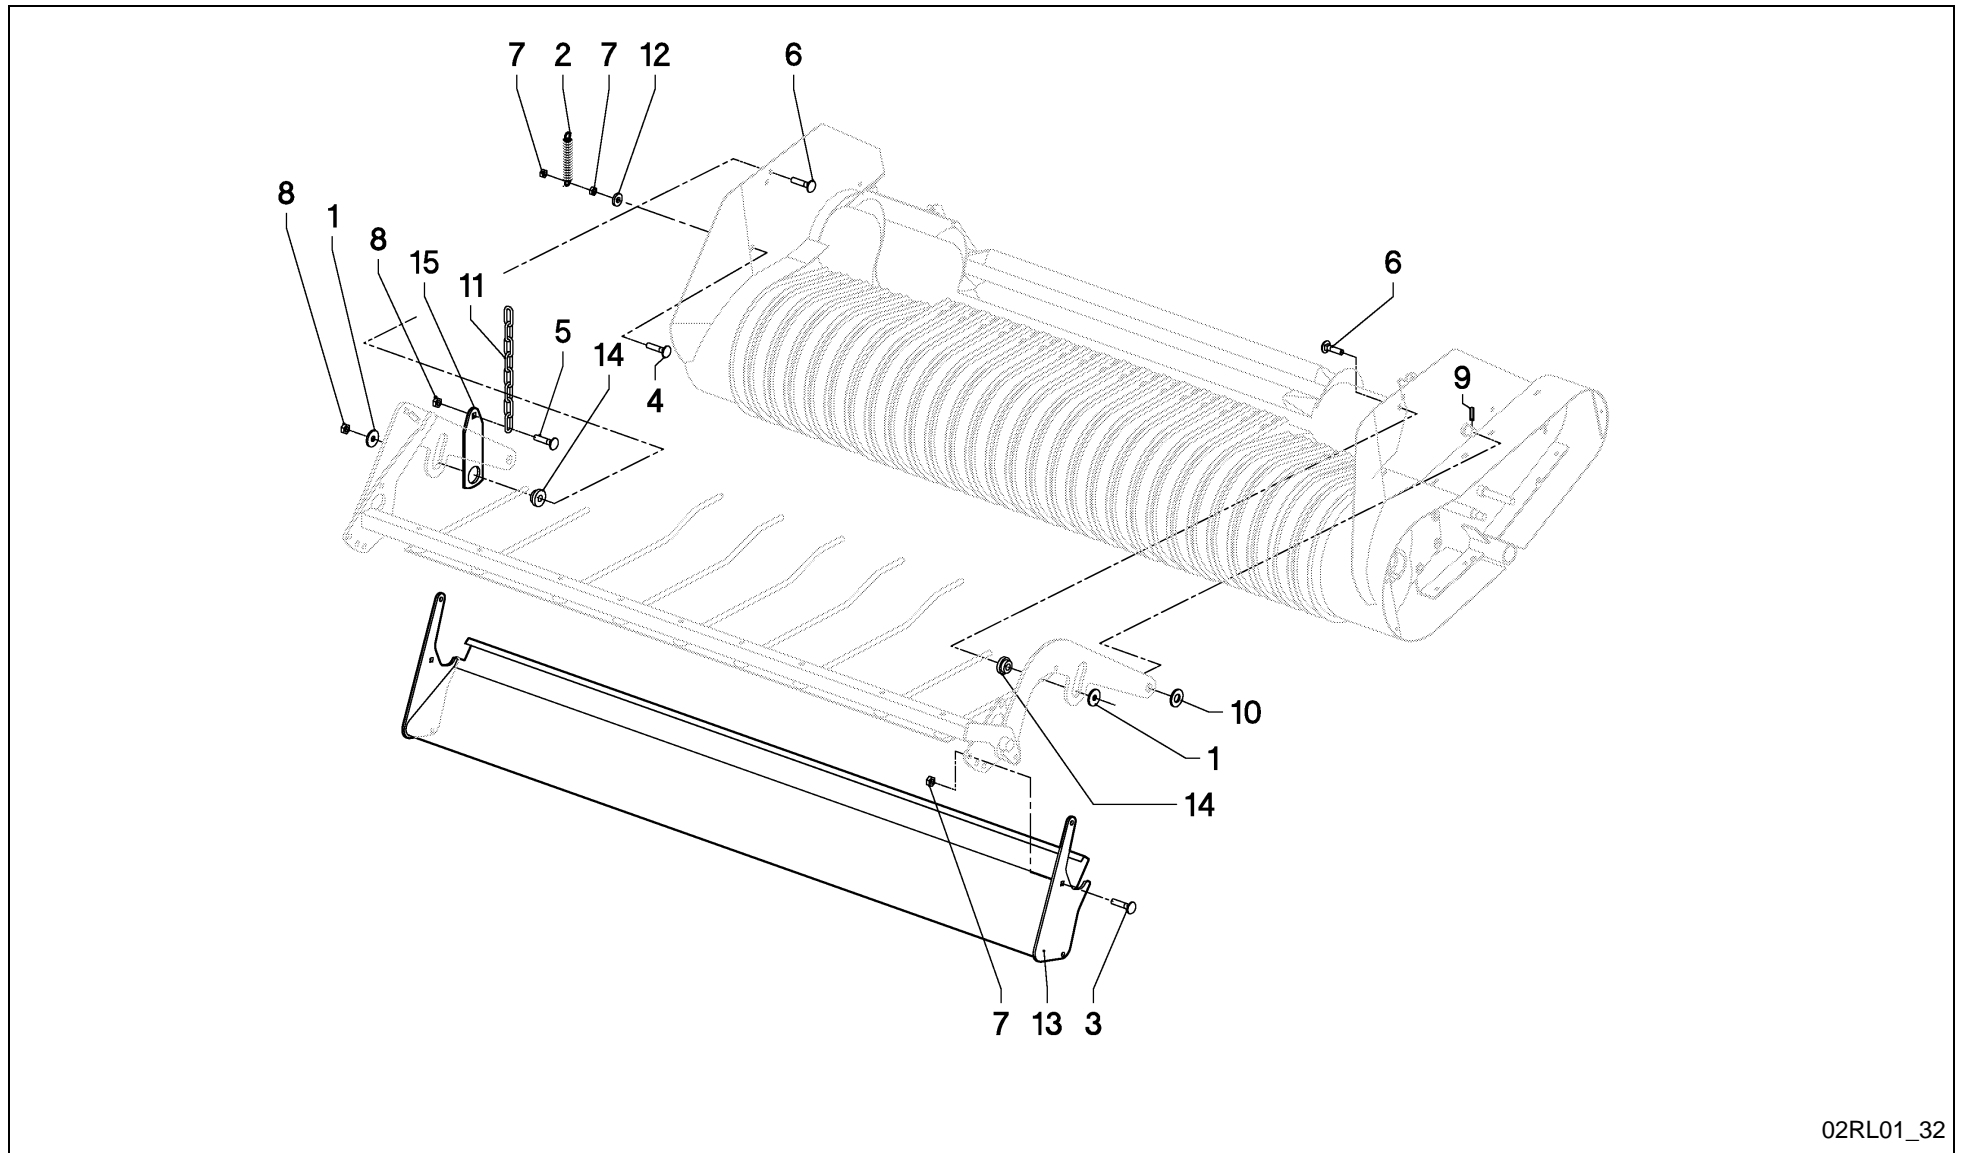

RV 1601 MKII BALEPACK / PLATE, GUIDE (WPU)

02RL01_32

RV 1601 MKII BALEPACK / PLATE, GUIDE (WPU)

PosNo.	Part No.	Qty.	Description	Remark
1	VG13925033V	2	WASHER, PLAIN	
2	VG18601321V	2	SPRING, TENSION	
3	KG00641461	4	CARRIAGE BOLT M10X25 8.8	
4	KG00641661	2	CARRIAGE BOLT M10X35 8.8	
5	KG00644761	2	CARRIAGE BOLT M12X25 8.8	
6	KG00645061	2	CARRIAGE BOLT M12X40 8.8	
7	KG01072361	8	LOCK NUT M10 8	
8	KG01072461	4	LOCK NUT M12 8	
9	KG01188162	2	TENSION PIN 5X36	
10	KG01267961	2	WASHER M20	
11	VGND98102V	2	CHAIN	
12	VGTH100V	2	WASHER, PLAIN 5X12.5X30	
13	VGWA0244	1	PLATE, GUIDE	
14	VGWA246	2	SLEEVE	
15	VGWA670	2	STRIP