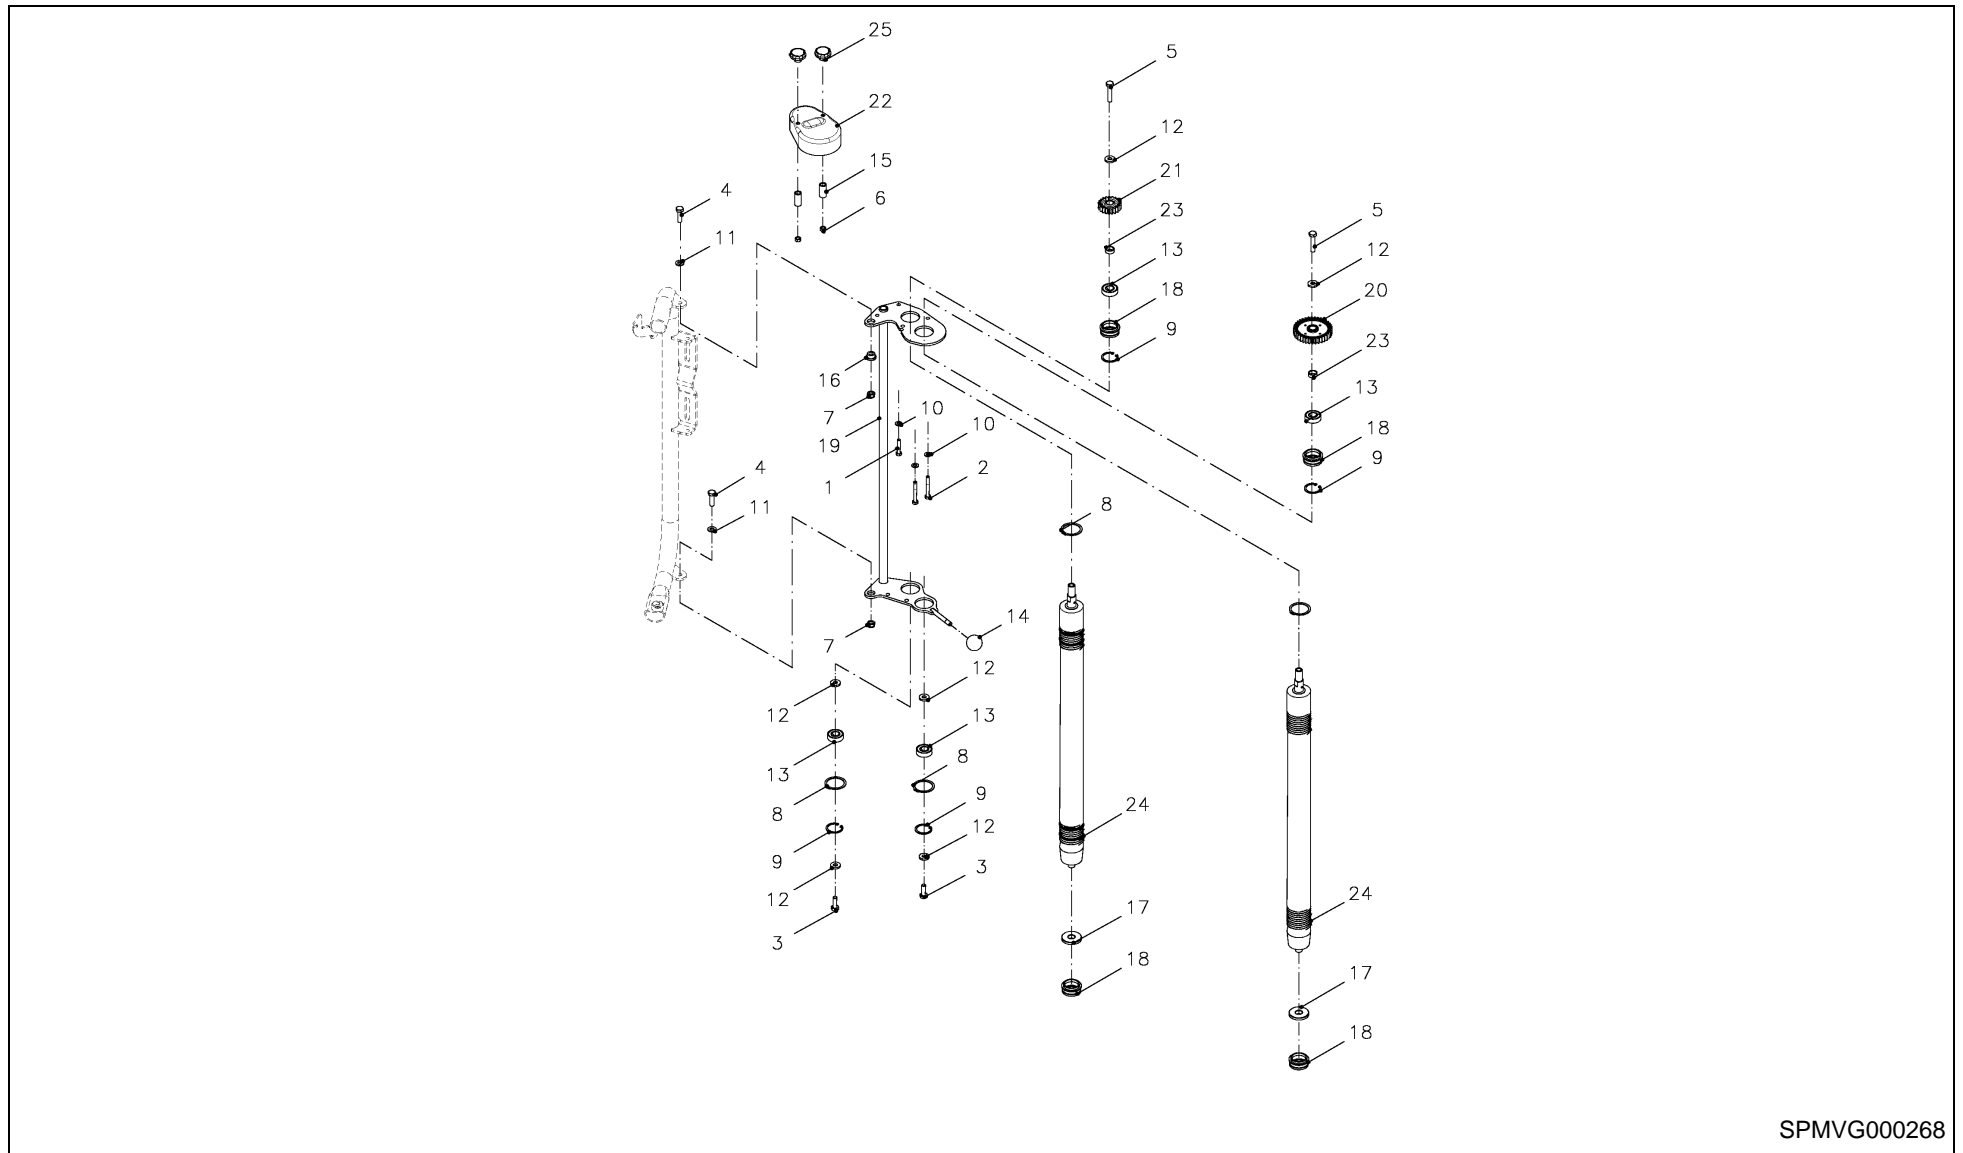

RV 1601 MKII BALEPACK / PRE-STRETCHER

SPMVG000268

RV 1601 MKII BALEPACK / PRE-STRETCHER

PosNo.	Part No.	Qty.	Description	Remark
1	KG00353261	1	HEX. BOLT M8X40 8.8	
2	KG00353661	2	HEX. BOLT M8X60 8.8	
3	KG00474361	2	HEX. SCREW M10X30 8.8	
4	KG00474461	2	HEX. SCREW M10X35 8.8	
5	KG00474761	2	HEX. SCREW M10X50 8.8	
6	KG01051961	3	HEX. NUT M8 8	
7	KG01067661	2	LOCK NUT M10 8	
8	KG01110200	4	CIRCLIP-A 47 X 1.75	
9	KG01128000	4	CIRCLIP-B 40 X 1.75	
10	KG01267361	3	WASHER M8	
11	KG01267461	2	WASHER M10	
12	KG01273661	6	WASHER M10	
13	KG01475400	4	BALL BEARING 6203-2RS C3	
14	UH255767	1	BALL	
15	UH256941	2	SPACER Ø11.4-Ø17.2X35	
16	UH300562	2	BUSHING Ø11X13-Ø19/9	
17	UH410883	2	BEARING COVER	
18	UH410884	4	LOWER BEARING HOUSING	
19	UH442966-K	1	ROLL HOLDER W.	
20	UH442970	1	SPROCKET M2.5/37-Ø17	
21	UH442971	1	SPROCKET M2.5/21T-Ø17	
22	UH442973	1	COVER	
23	UH442976	2	BUSHING Ø17,5-Ø22X8	
24	UH443020	2	STRETCH ROLLER 750MM ALU.	
25	UH855378	2	HANDWHEEL M8