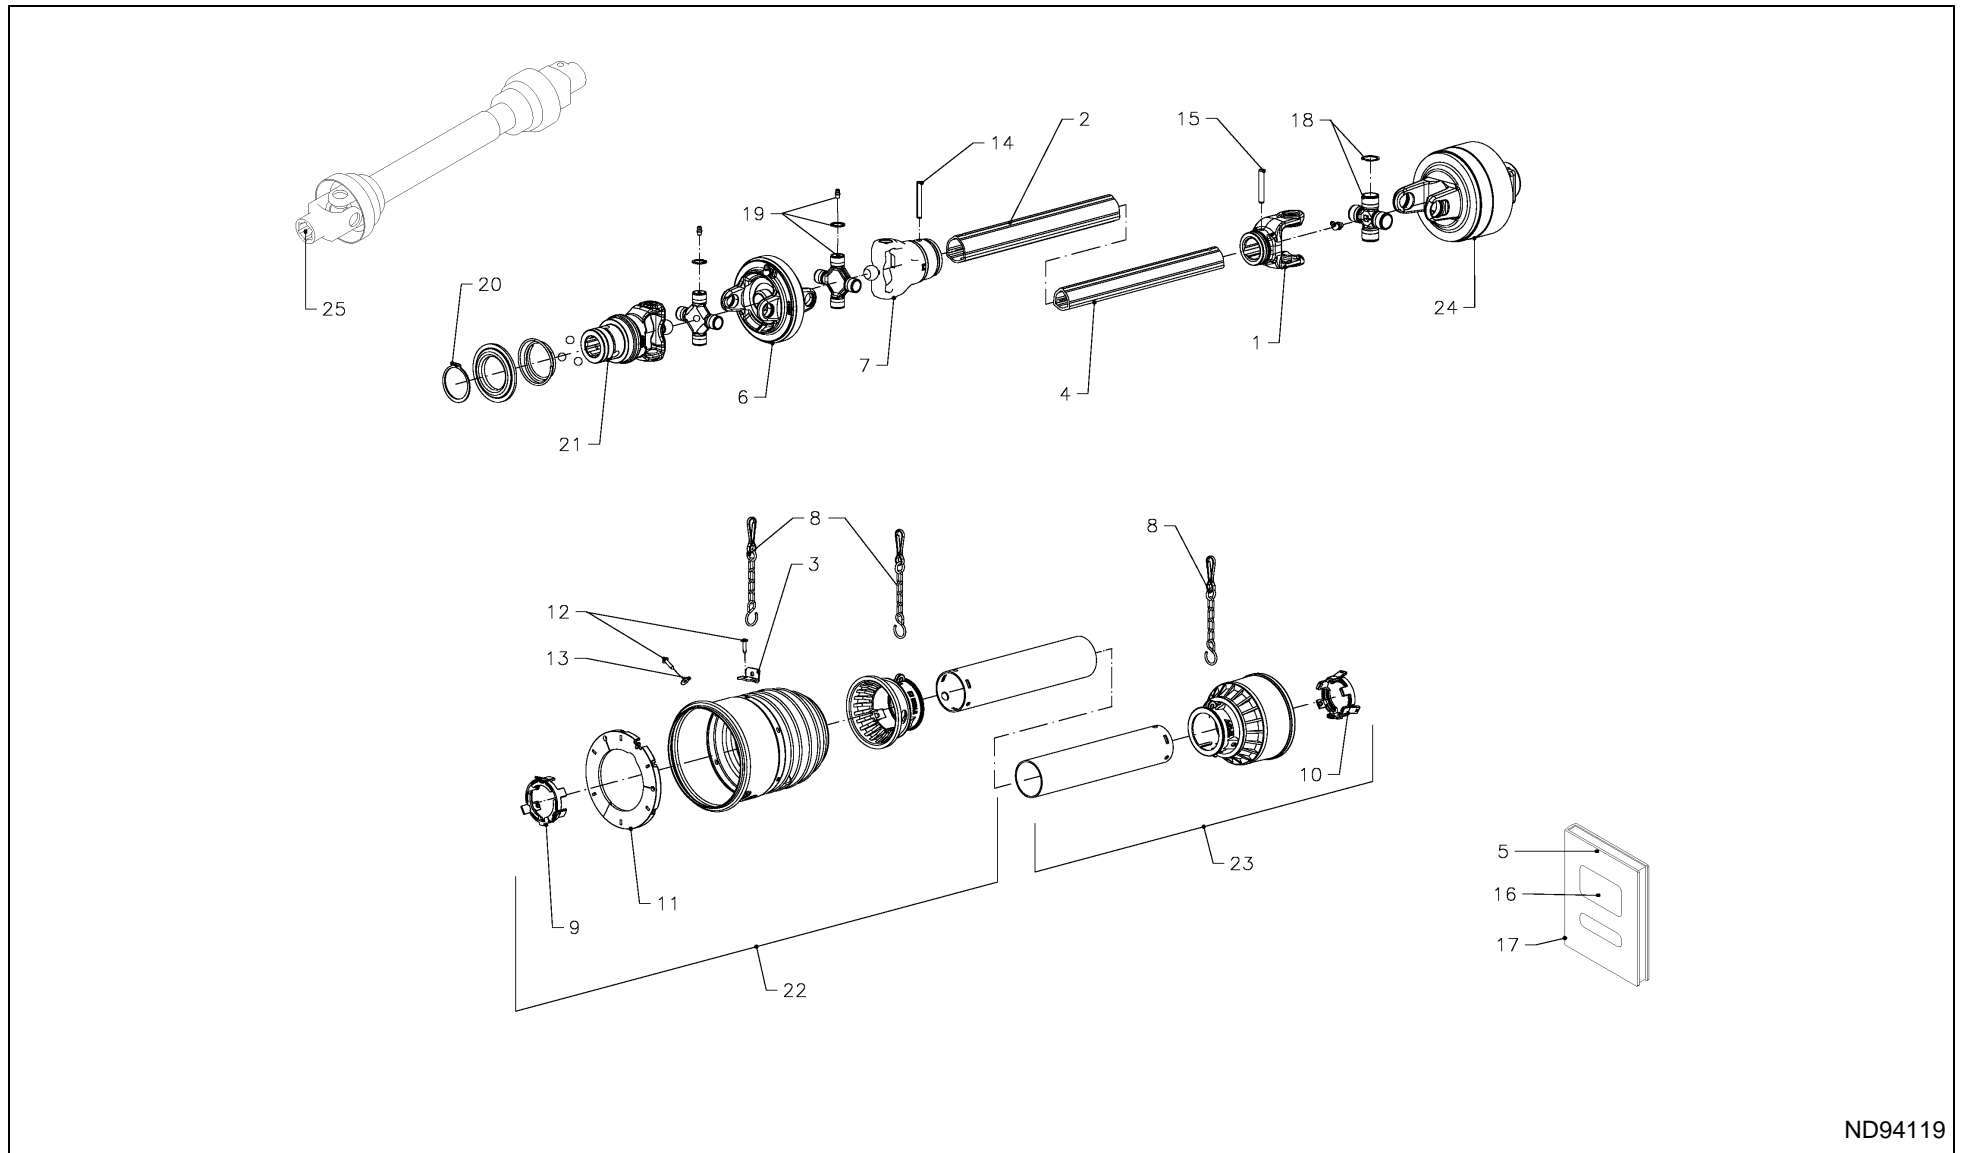

RV 1601 MKII BALEPACK / SHAFT, UNIV. JOINT (WPU)

RV 1601 MKII BALEPACK / SHAFT, UNIV. JOINT (WPU)

PosNo.	Part No.	Qty.	Description	Remark
1	BV204046852	1	YOKE	
2	BV225311060	1	PIPE, PROFILE, OUTER	
3	BV240001063	1	HOOK	
4	BV245101060	1	PIPE, PROFILE, INNER	
5	BV399143000	1	SAFETY DECAL	
6	BV5100E0052	1	YOKE, DOUBLE	
7	BV2150E6885	1	YOKE	
8	VG82.36.08	3	KETTING, BORG- L=600	
9	BV255040005R02	1	RING	
10	BV255040006R02	1	RING	
11	BV2550E0005R02	1	RING	
12	BV310001431R30	6	SCREW	
13	BV332001020R30	5	WASHER, PLAIN	
14	KG01192162	1	TENSION PIN 8X60	
15	BV341048000R10	1	PIN, TENSION	
16	BV399CEE051	1	SAFETY DECAL UNIV.JOINT SHAFT	
17	BV399CEE063	1	OPERATION MANUAL	
18	BV4120E0011R25	1	CROSS ASSY	
19	BV4120E0051R40	2	CROSS ASSY	
20	BV435000323R	1	LOCK ASSY	
21	BV5730E0384	1	YOKE, QUICK-DISCONNECT	
22	BV5FE4121W1CE	1	GUARD HALF, OUTER	
23	BV5FI4121FFCE	1	GUARD HALF, INNER	
24	BV6WE154003R	1	COUPLING	
25	VGND94119	1	SHAFT, UNIV. JOINT