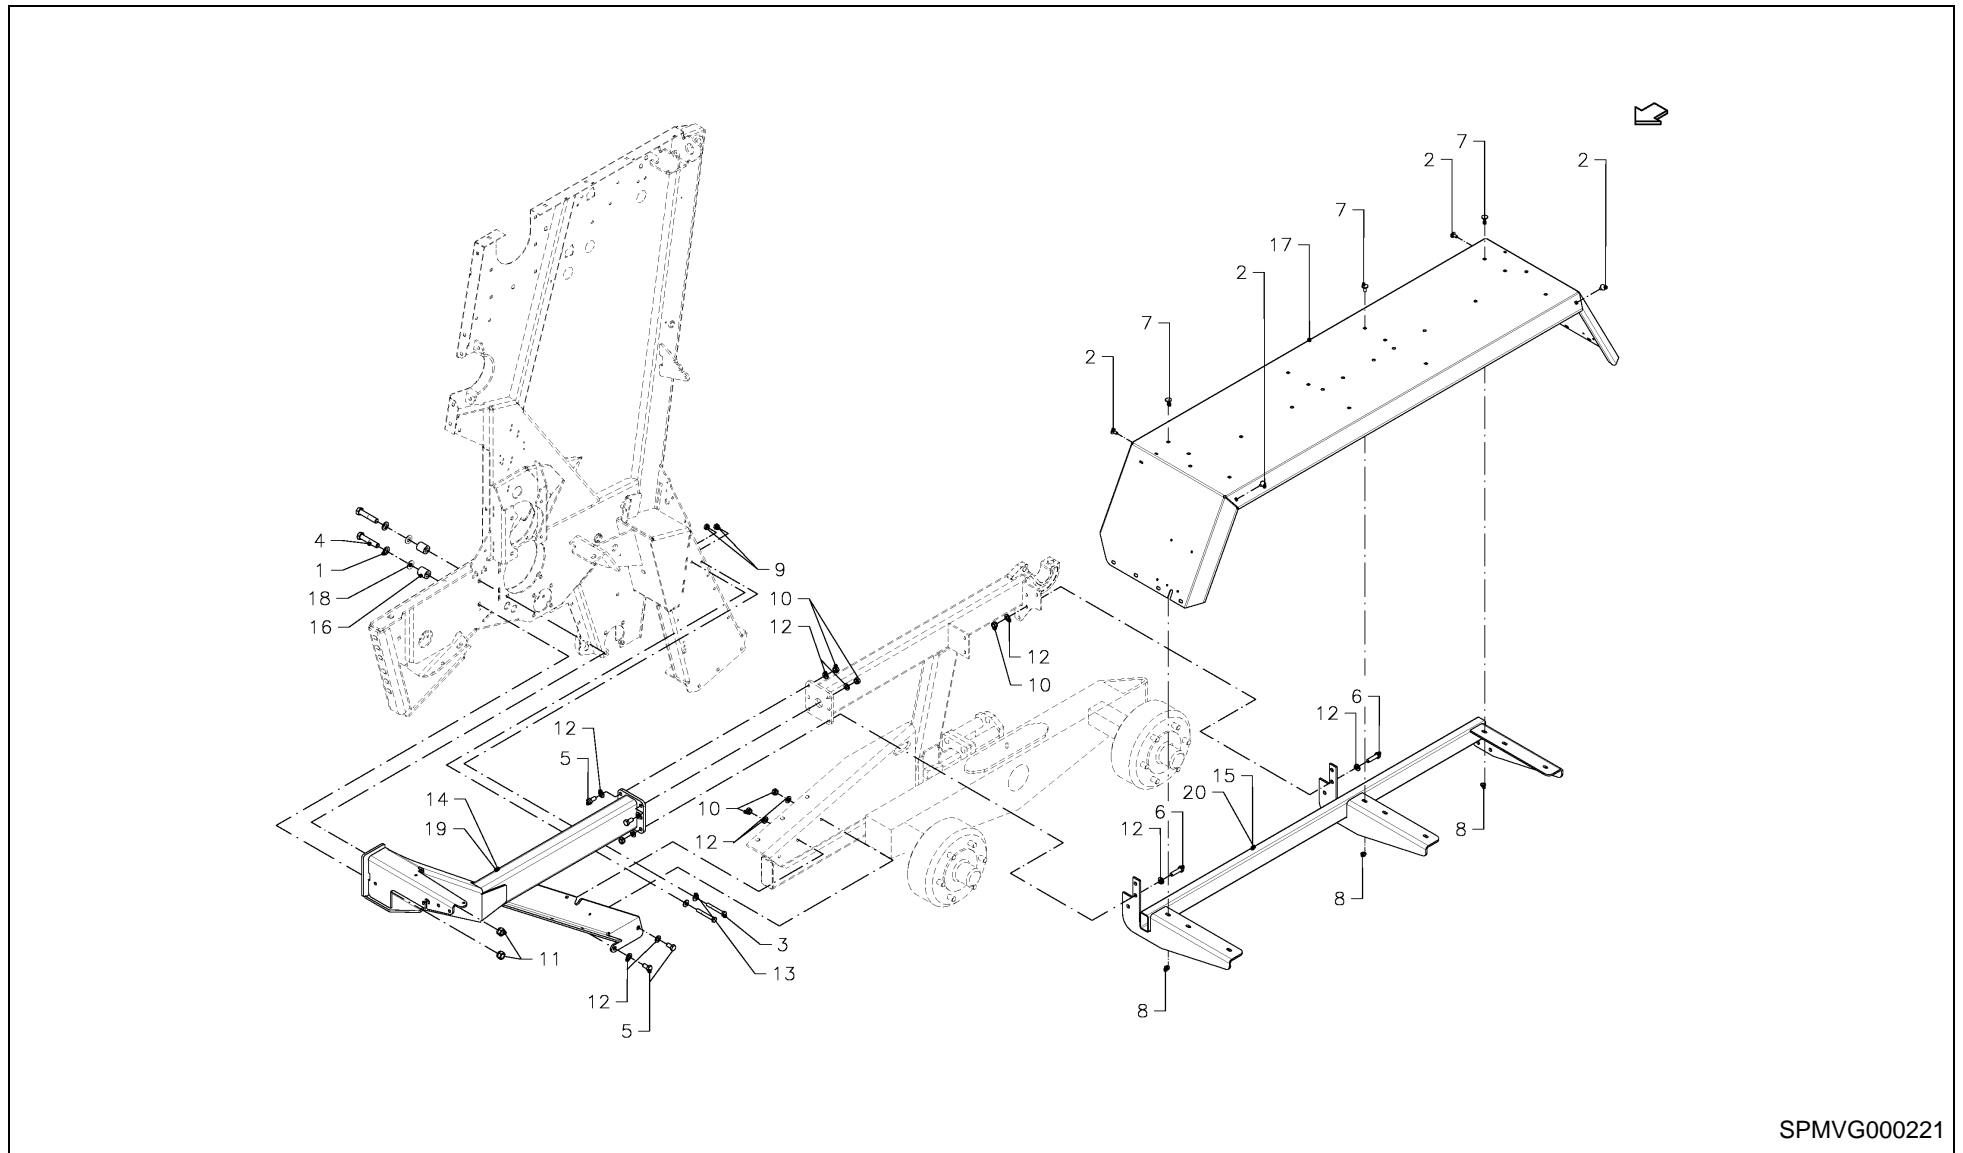

RV 1601 MKII BALEPACK / MUDGUARD

SPMVG000221

RV 1601 MKII BALEPACK / MUDGUARD

PosNo.	Part No.	Qty.	Description	Remark
1	VG37129064V	2	LOCK WASHER VSF-16M	
2	VGGM152V	4	CARRIAGE BOLT, SPEC. M8X18	
3	KG00356061	2	HEX. BOLT M10X80 8.8	
4	KG00362561	2	HEX. BOLT M16X80 8.8	
5	KG00476461	4	HEX. SCREW M12X25 8.8	
6	KG00476861	2	HEX. SCREW M12X45 8.8	
7	KG00639061	3	CARRIAGE BOLT M8X20 8.8	
8	KG01061261	3	LOCK NUT M8 8	
9	KG01072361	2	LOCK NUT M10 8	
10	KG01072461	6	LOCK NUT M12 8	
11	KG01072661	2	LOCK NUT M16 8	
12	KG01267561	13	WASHER M12	
13	VGND3147V	2	LOCK WASHER VSF-10M	
14	VGWP0157K0	1	FRAME (L)	
15	VGWP077K0	1	FRAME, LH	
16	VGWP49V	2	SLEEVE	
17	VGWP84K0	1	PLATE	
18	VGTP193V	2	RING 8X17X55	
19	VGWP0156K0	1	FRAME, RH	
20	VGWP078K0	1	FRAME, RH