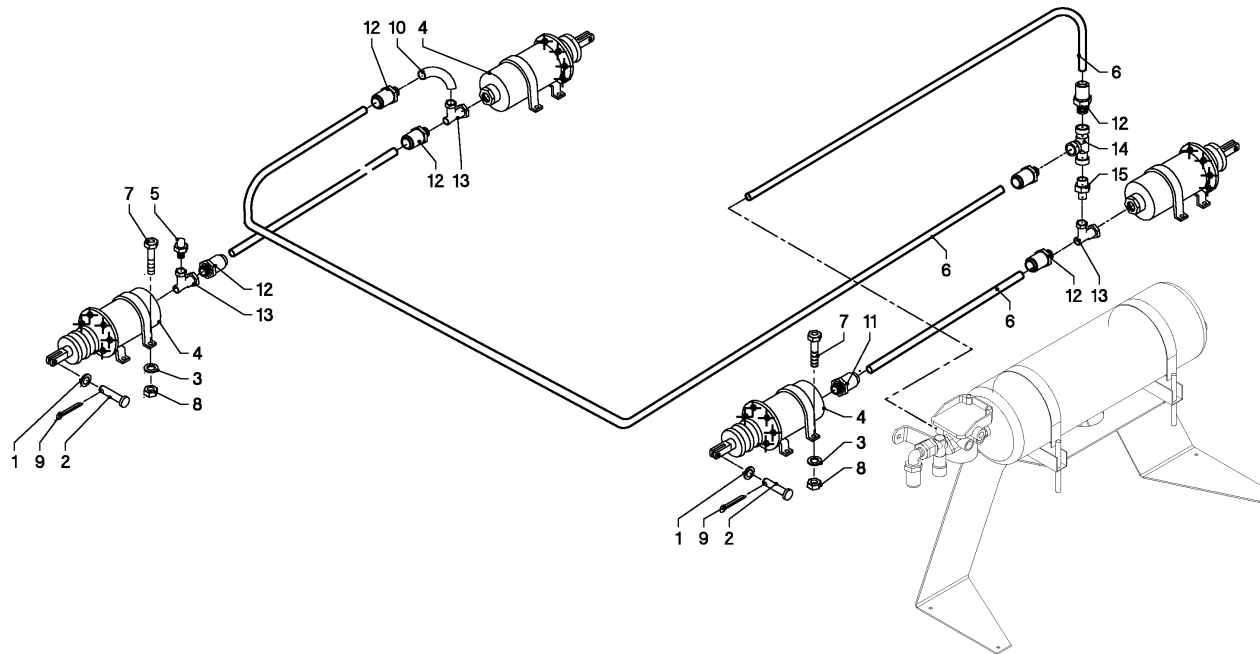

RV 1601 MKII BALEPACK / CYLINDER, BRAKE, PNEU.

02WR01-3-64

RV 1601 MKII BALEPACK / CYLINDER, BRAKE, PNEU.

PosNo.	Part No.	Qty.	Description	Remark
1	VF01115040	4	WASHER	
2	VF06210024	4	PIN	
3	VF06214198	16	WASHER	
4	VF06558792	4	AIR RAM	
5	VR38222332	1	CONNECTOR	
6	VGGP588		HOSE	GIVE LENGTH WHEN ORDERING
7	KG00474261	16	HEX. SCREW M10X25 8.8	
8	KG01067661	16	LOCK NUT M10 8	
9	KG01251561	4	SPLIT PIN 4X25 ST	
10	VRR0546101	1	COUPLING	
11	VRR0546201	1	COUPLING	
12	VRR0546501	6	COUPLING	
13	VGWP00128	3	T-COUPLING	
14	VGWP129	1	T-KOPPELING	
15	VGWP130	1	COUPLING