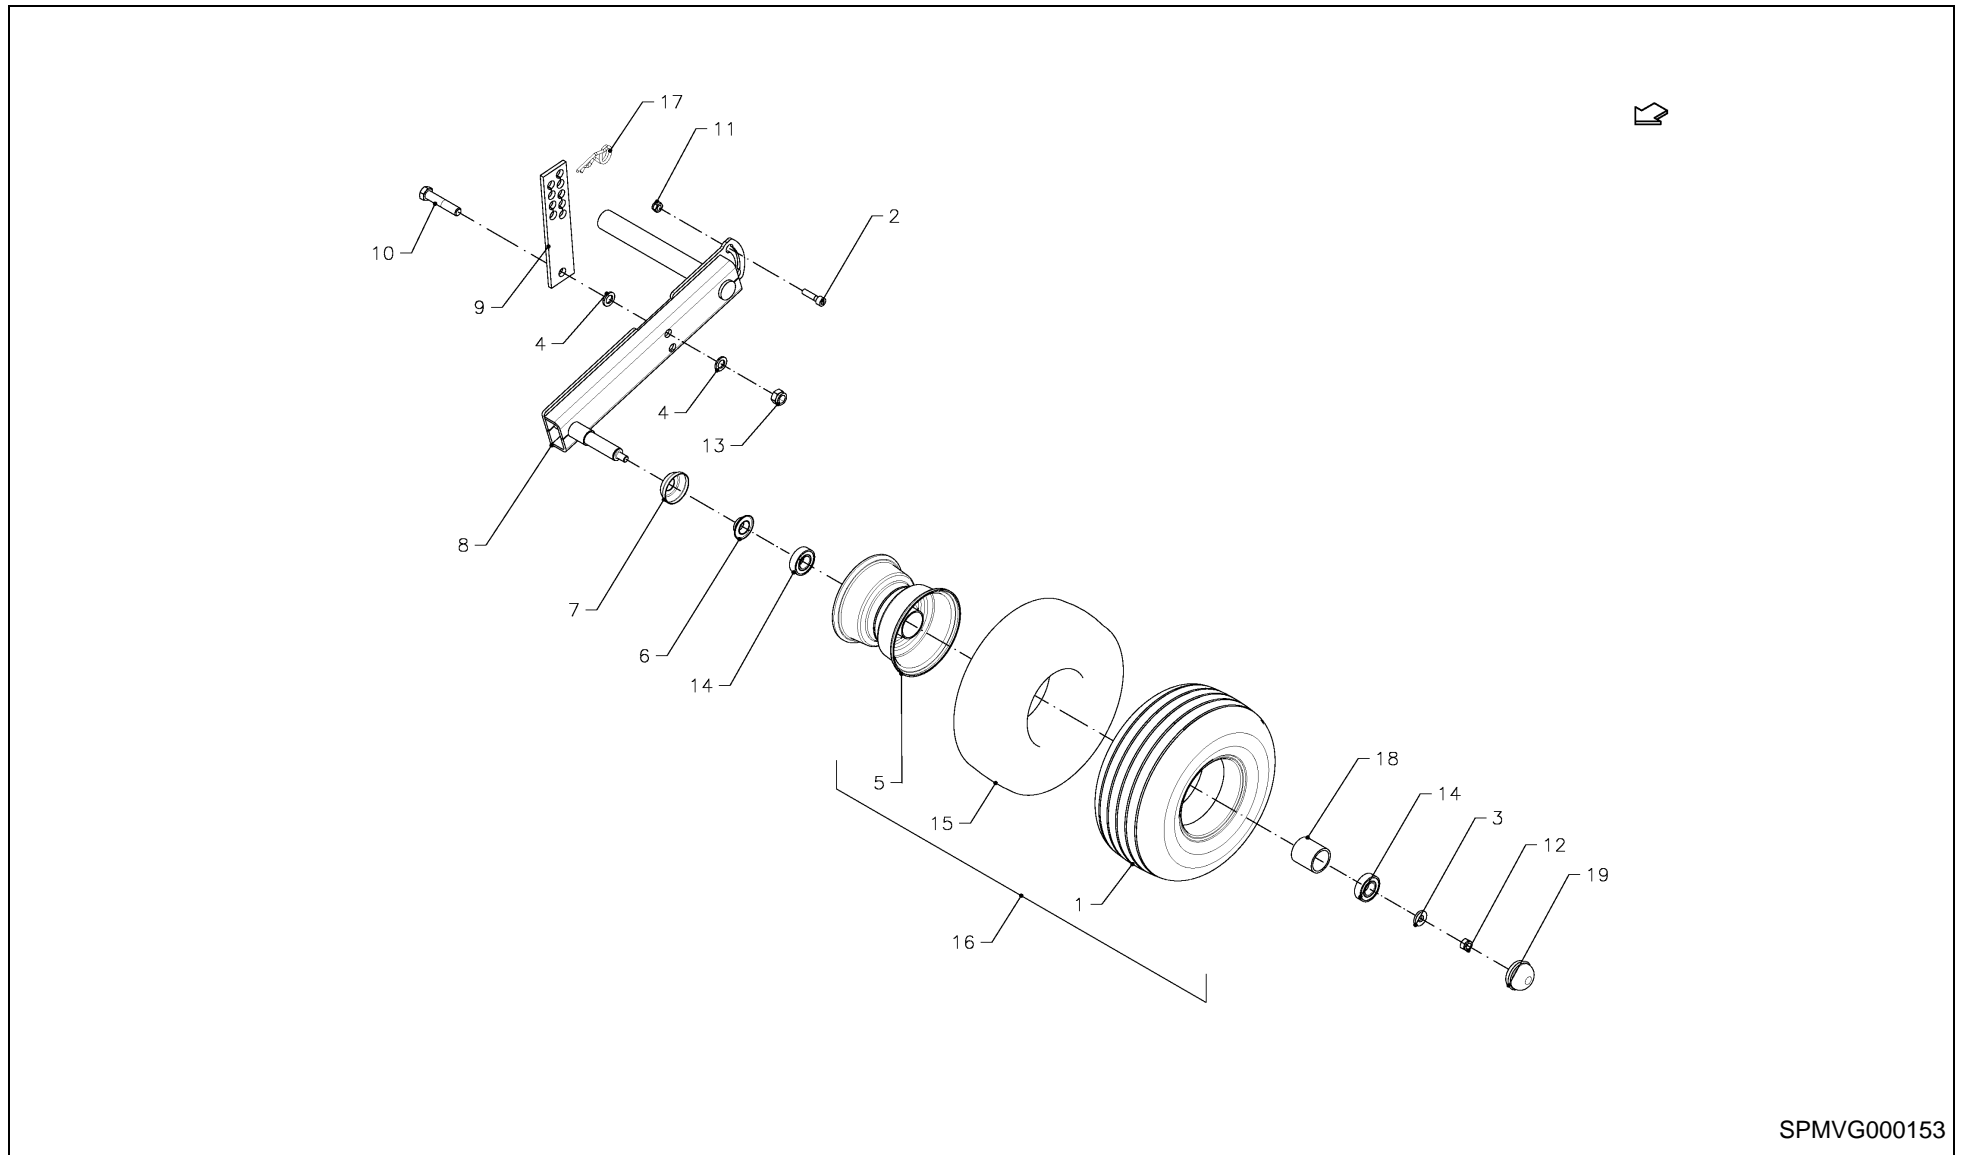

RV 1601 MKII BALEPACK / GAUGE WHEEL, PICK-UP (R+14-OC + XLR +23-OC)

SPMVG000153

RV 1601 MKII BALEPACK / GAUGE WHEEL, PICK-UP (R+14-OC + XLR +23-OC)

PosNo.	Part No.	Qty.	Description	Remark
1	VF01141364	2	TYRE	
2	VF01397983	1	CHEESE-HEAD SCREW	
3	VF06214206	2	WASHER	
4	VF06214217	4	WASHER	
5	VF06564735	2	JANTE	
6	VF06567492	2	GASKET	
7	VF16622598	2	CHAPEAU	
8	VF16652374.86	2	AXLE LINK	
9	VF16652392.86	2	PERFORADED RAIL	
10	KG00362561	2	HEX. BOLT M16X80 8.8	
11	KG01067661	2	LOCK NUT M10 8	
12	KG01067761	2	LOCK NUT M12 8	
13	KG01067961	2	LOCK NUT M16 8	
14	KG01476400	2	BALL BEARING 6205-2RS C3	
15	VGND9779	2	TUBE 15X6.00	
16	VF06564733	2	WHEEL	
17	VF06215666	2	SPRING CLIP	
18	VF06249879	2	SPACER	
19	VF06580546	2	CAP