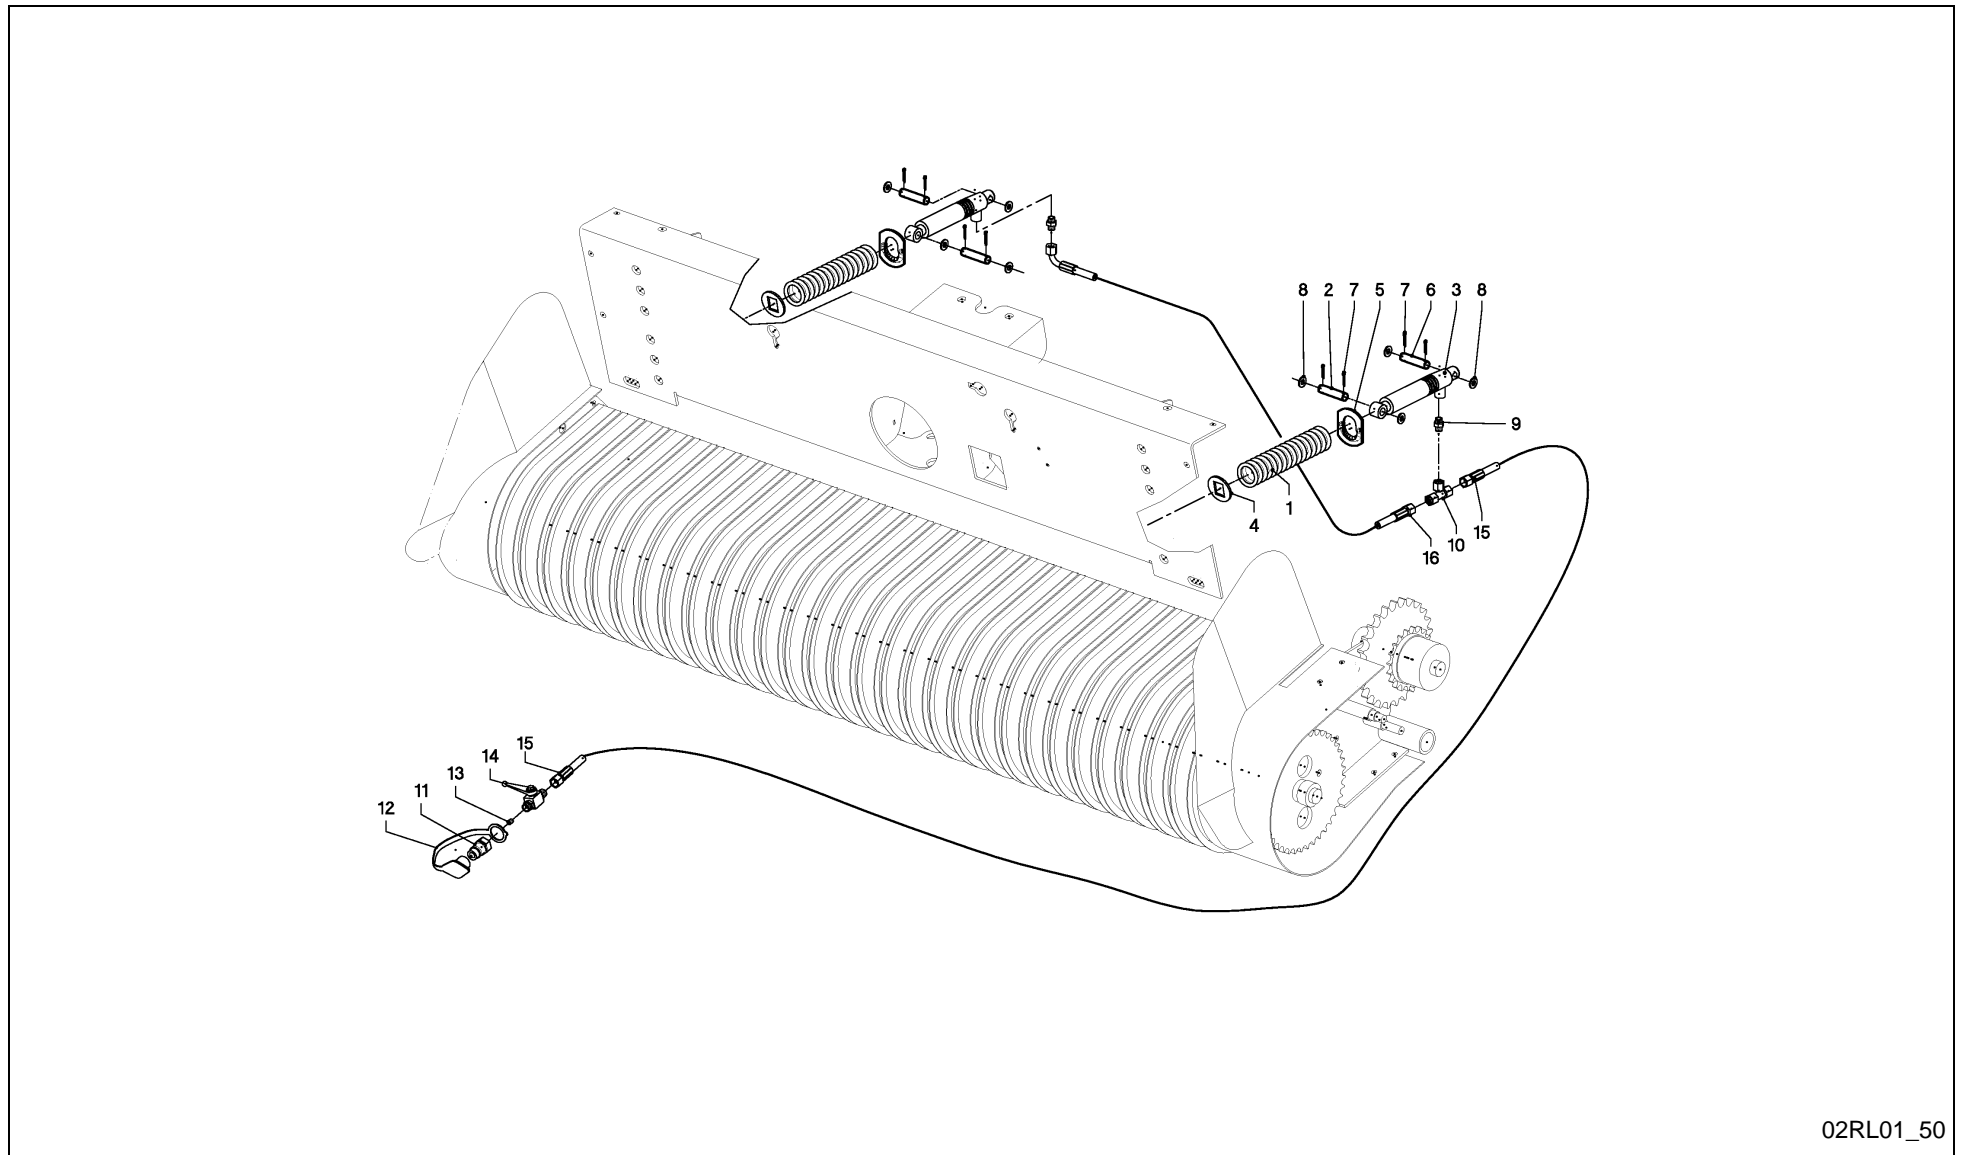

RV 1601 MKII BALEPACK / CILINDER, PICK-UP (XL-R)

02RL01_50

RV 1601 MKII BALEPACK / CILINDER, PICK-UP (XL-R)

PosNo.	Part No.	Qty.	Description	Remark
1	VF06215425	2	COMPRESSION SPRING	
2	VF06576501	2	PIN	
3	VF16514629	2	HYDR. RAM	
4	VF16519184	2	WASHER/DISC/PLATE	
5	VF16618323	2	CLIP	
6	VF16652834	2	PIN	
7	KG01251561	8	SPLIT PIN 4X25 ST	
8	KG01267761	8	WASHER M16	
9	VGND92114V	2	STUD COUPLING, MALE	
10	VGND92154V	1	STUD COUPLING, T-	
11	VGTP00512	1	PLUG ASSY, QUICK-DISCONN.	
12	VGND9607	1	COVER, DUST	
13	VGTP438	1	THROTTLE 0.8MM	
14	VGWA00659	1	VALVE ASSY, SHUT-OFF	
15	VGWA548	1	HOSE, HP	
16	VGWA549	1	HOSE, HP