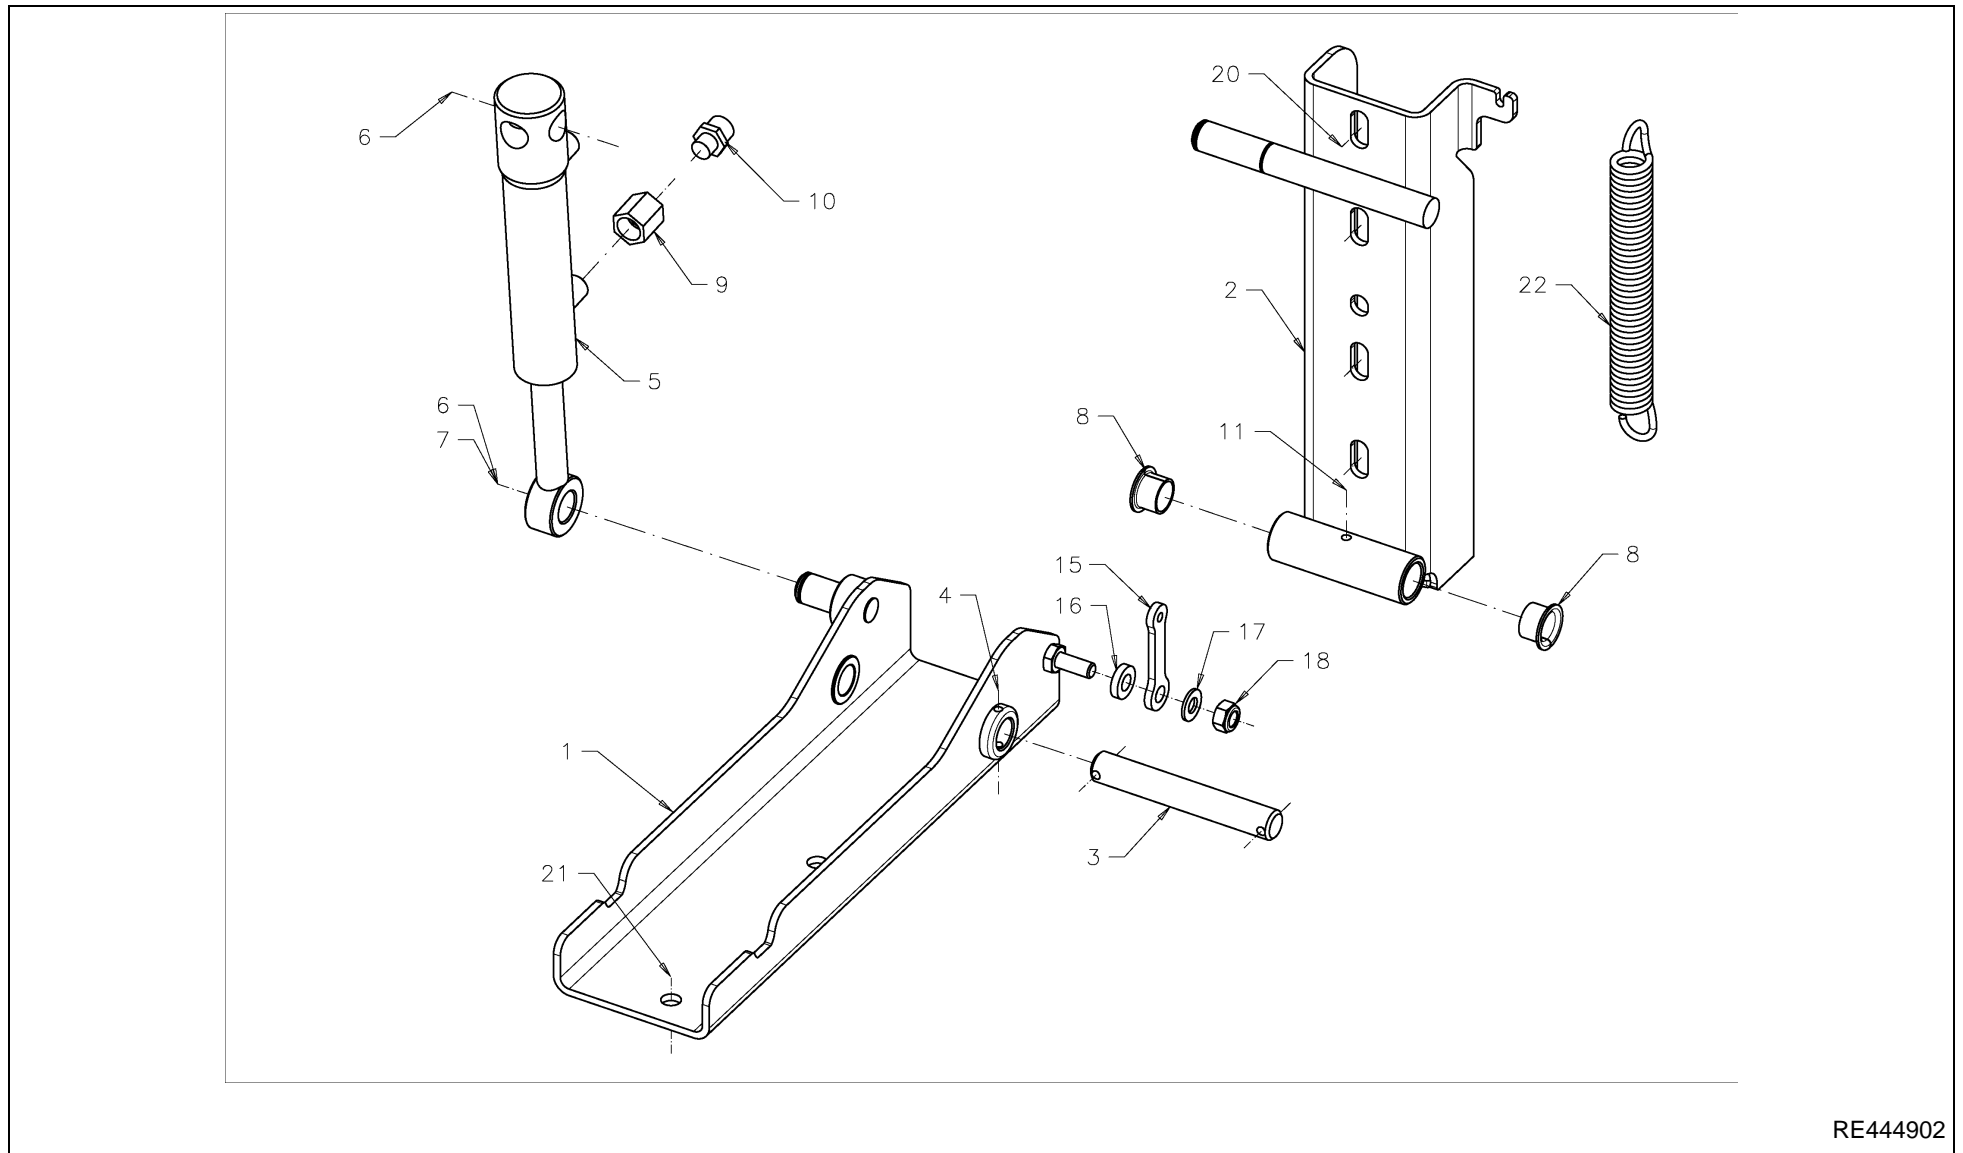

RV 1601 MKII BALEPACK / BRACKET, CPL. BP 3D

RE444902

RV 1601 MKII BALEPACK / BRACKET, CPL. BP 3D

PosNo.	Part No.	Qty.	Description	Remark
1	UH444915-K	1	3D BRACKET FILM	
2	UH444905-K	2	3D BRACKET ARM	
3	UH444903	2	AXLE Ø20 Ø6X122	
4	KG01252861	2	SPLIT PIN 5X40 ST	
5	UH443280-K	1	CYLINDER DA Ø32-Ø20X240+80	
6	KG01107862	6	CIRCLIP-A 20 X 1.2	
7	KG01267961	2	WASHER M20	
8	UH450312	2	SLIDING BEARING W/FLANGE 2016.5	
9	UH453161	1	MUFF 1/4" X 3/8	
10	UH440884	2	BREATHING NIPPLE 1/4"	
15	UH444909	1	PLATE	
16	UH231499	1	WASHER Ø11-Ø22X5	
17	KG01267461	1	WASHER M10	
18	KG01052061	1	HEX. NUT M10 8	
20	KG00358361	4	HEX. BOLT M12X100 8.8	
20	UH231500	4	WASHER Ø13.5-Ø25X5	
20	KG01267561	4	WASHER M12	
20	KG01067761	4	LOCK NUT M12 8	
21	KG00476661	4	HEX. SCREW M12X35 8.8	
21	KG01267561	4	WASHER M12	
21	KG01067761	4	LOCK NUT M12 8	
22	VF01397582	1	DRAW SPRING