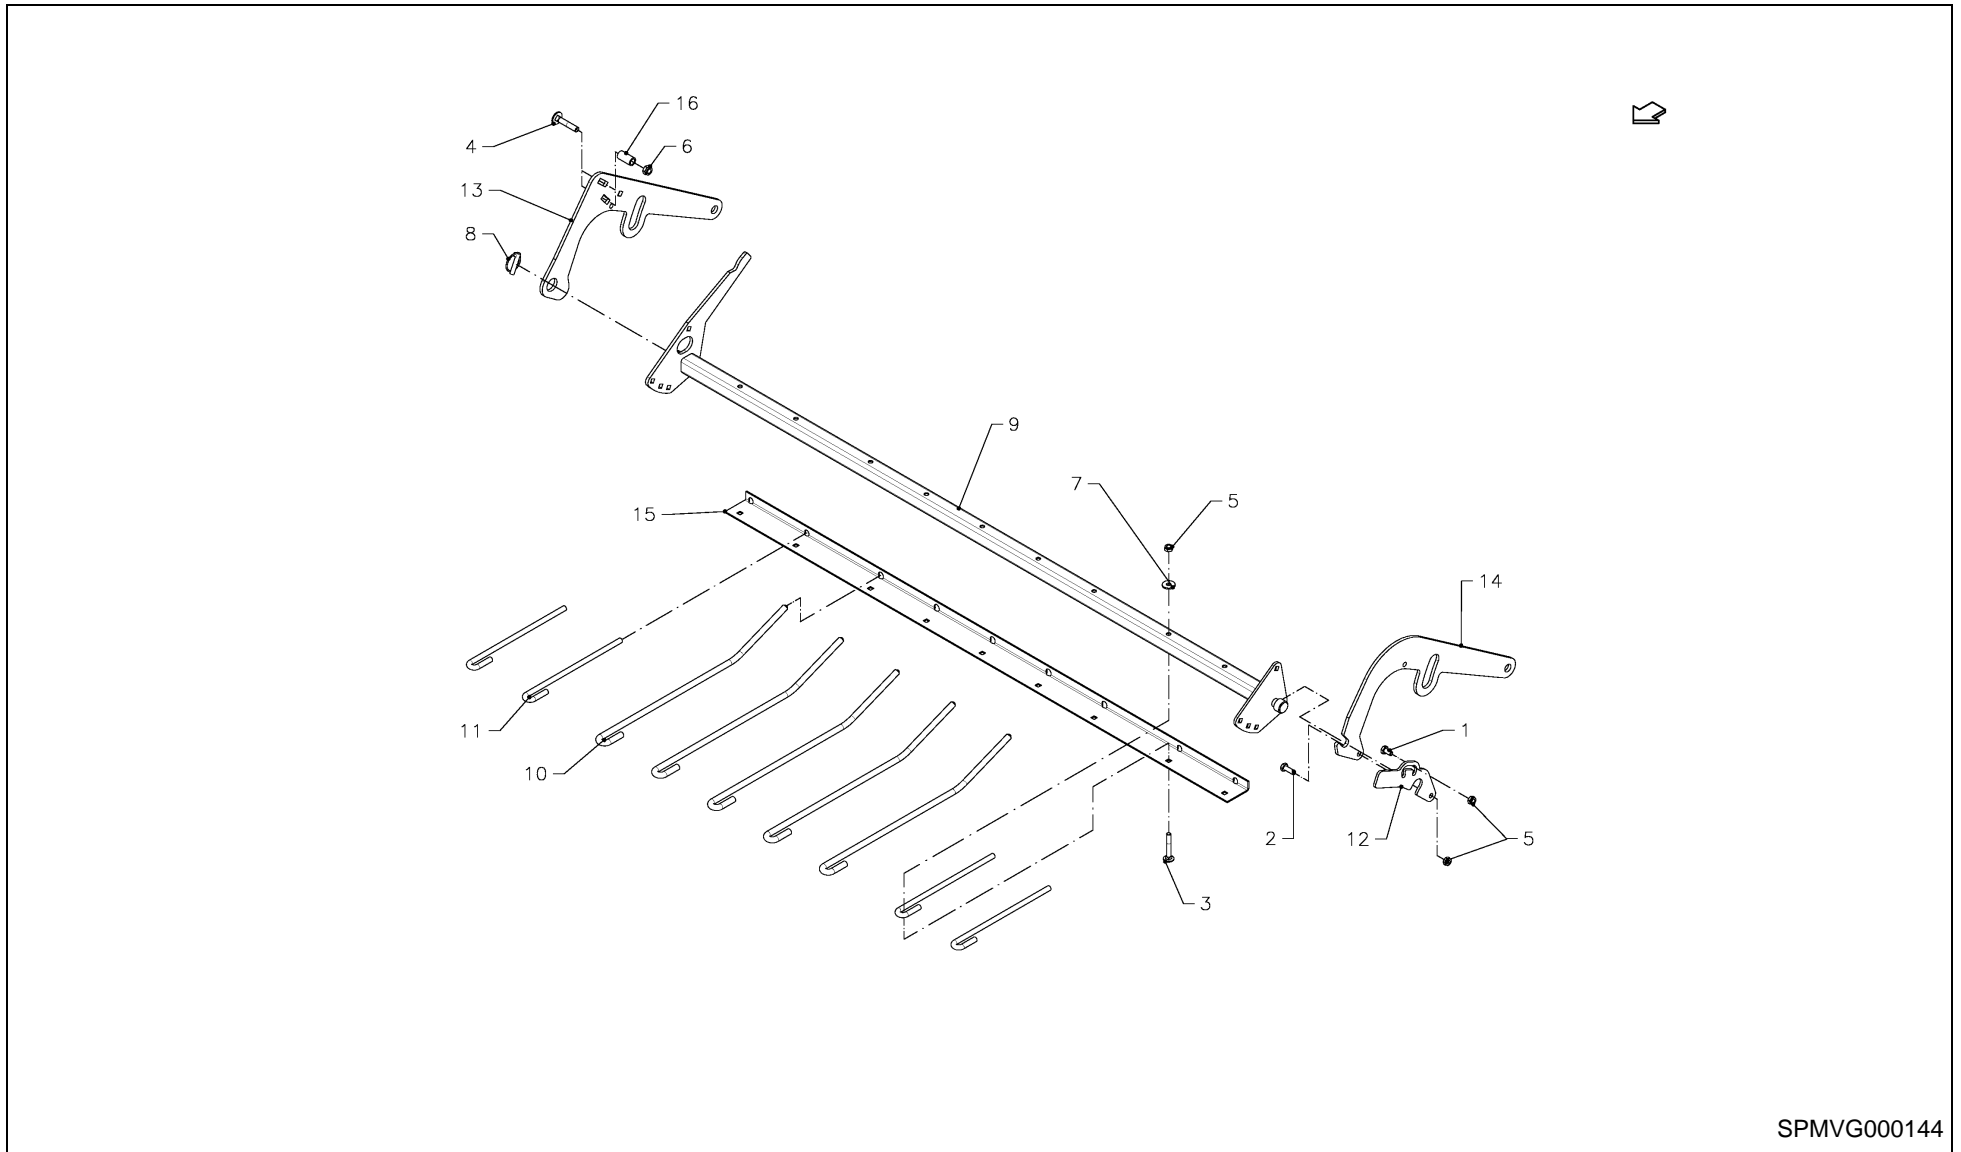

RV 1601 MKII BALEPACK / CROP GUIDE CPL. (WPU)

SPMVG000144

RV 1601 MKII BALEPACK / CROP GUIDE CPL. (WPU)

PosNo.	Part No.	Qty.	Description	Remark
1	KG00474061	1	HEX. SCREW M10X20 8.8	
2	KG00474361	1	HEX. SCREW M10X30 8.8	
3	KG00642361	9	CARRIAGE BOLT M10X70 8.8	
4	KG00645561	2	CARRIAGE BOLT M12X65 8.8	
5	KG01072361	11	LOCK NUT M10 8	
6	KG01072461	2	LOCK NUT M12 8	
7	VGMT152V	9	WASHER, PLAIN 3X11X30	
8	VGND9031V	1	LOCKING PIN	
9	VGWA0637	1	WIND GUARD	
10	VGWA1213V	5	TINE LONG	
11	VGWA262V	4	TINE SHORT	
12	VGWA568	1	LOCKING LEVER	
13	VGWA606	1	BRACKET, RH	
14	VGWA635	1	BRACKET, LH	
15	VGWA638	1	SUPPORT	
16	VGXD233V	2	SLEEVE