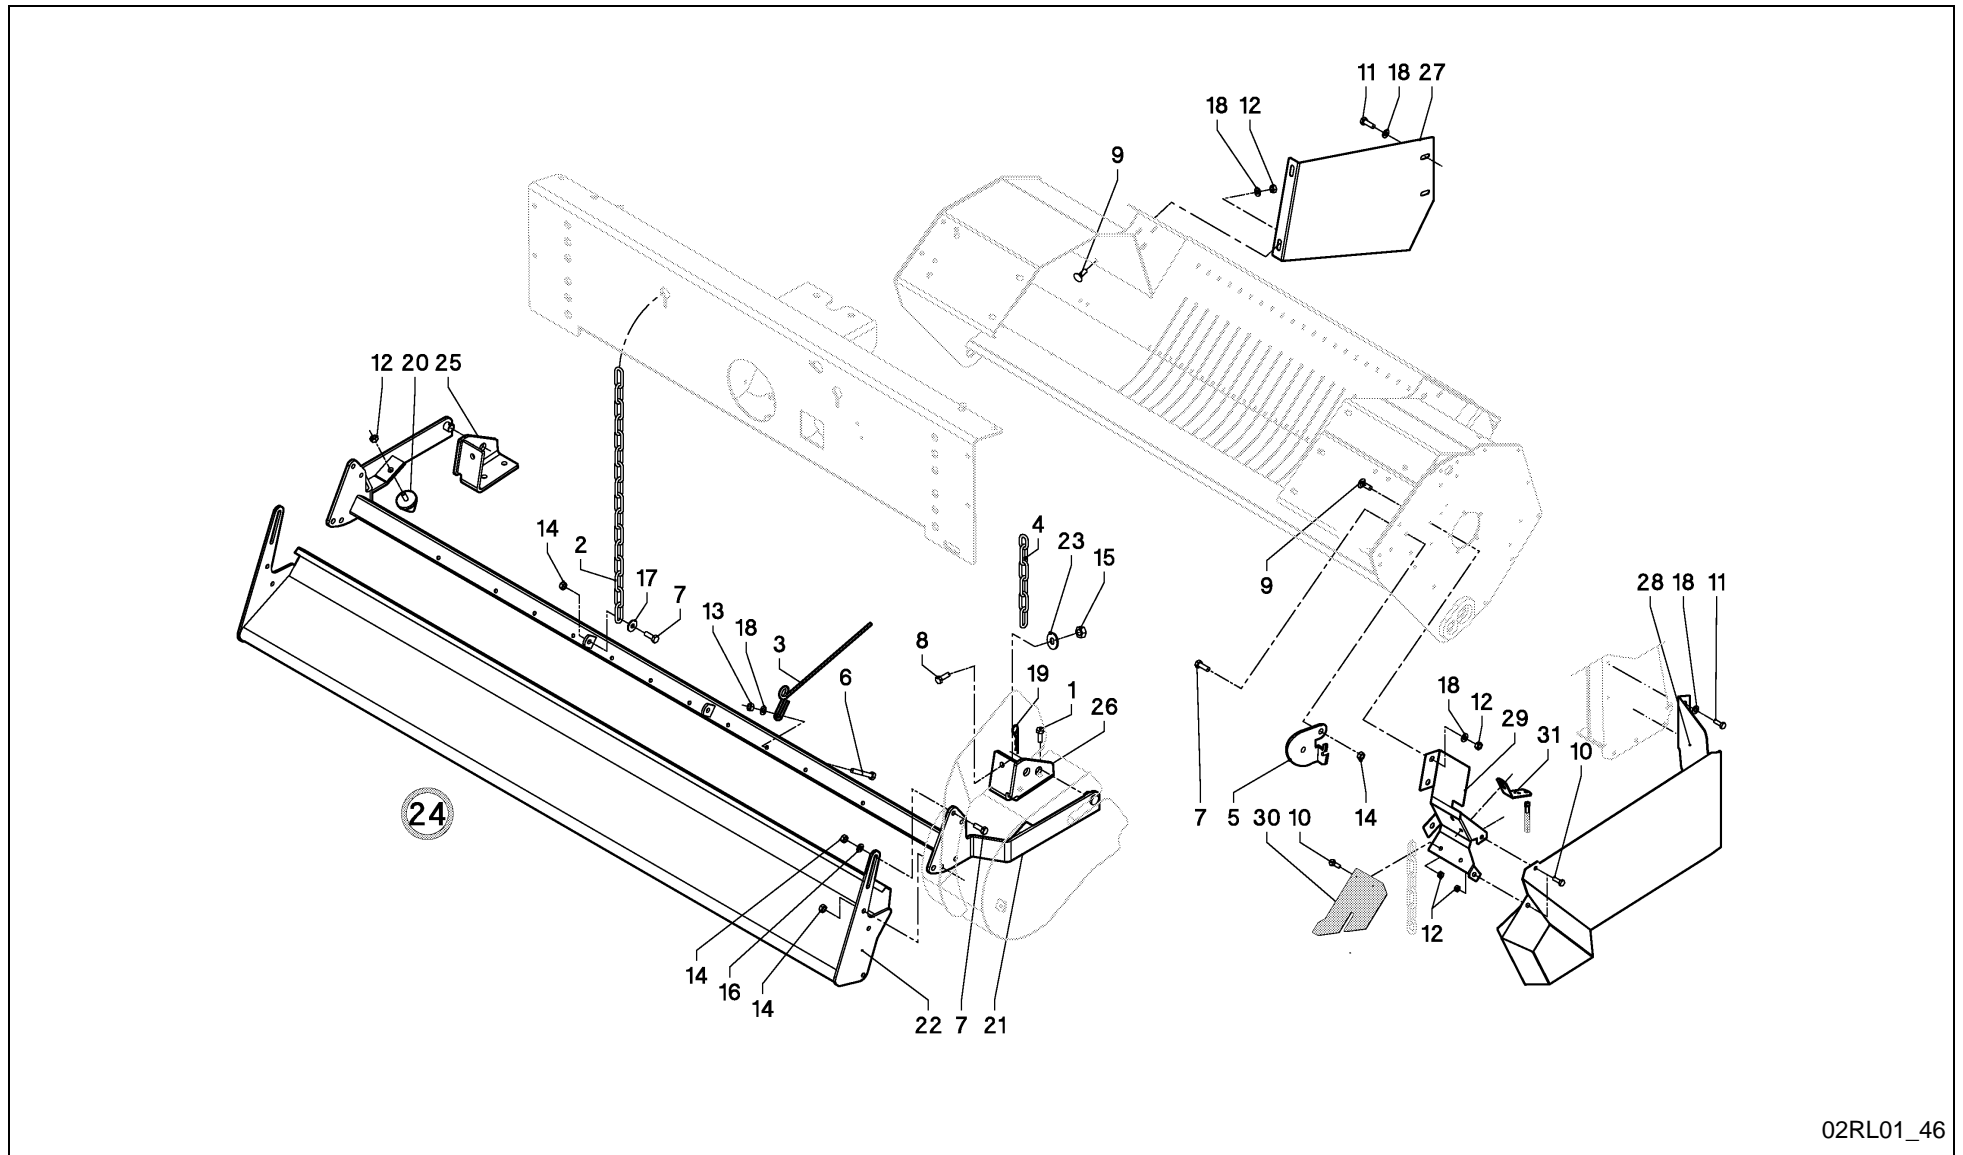

RV 1601 MKII BALEPACK / CROP GUIDE CPL. (XL-R+23-OC)

02RL01_46

RV 1601 MKII BALEPACK / CROP GUIDE CPL. (XL-R+23-OC)

PosNo.	Part No.	Qty.	Description	Remark
1	VF01177466	4	HEX.BOLT	
2	VF01397910	2	CHAIN/TRACK	
3	VF16618436	11	SPRING TINE	
4	VF16618864	2	CHAIN/TRACK	
5	VGGP455K0	2	BRACE	
6	KG00353561	11	HEX. BOLT M8X55 8.8	
7	KG00474461	10	HEX. SCREW M10X35 8.8	
8	KG00476661	2	HEX. SCREW M12X35 8.8	
9	KG00639061	5	CARRIAGE BOLT M8X20 8.8	
10	KG00981261	7	FLANGED BOLT M8X20 90	
11	KG01000661	4	FLANGED BOLT M8X15	
12	KG01061261	14	LOCK NUT M8 8	
13	KG01072261	11	LOCK NUT M8 8	
14	KG01072361	10	LOCK NUT M10 8	
15	KG01072461	2	LOCK NUT M12 8	
16	KG01267461	2	WASHER M10	
17	VGMT152V	2	WASHER, PLAIN 3X11X30	
18	VGND3030V	18	WASHER, PLAIN	
19	VGZ25V	2	SPRING, CLIP DIAM 4MM	
20	VRR0344501	2	STOP	
21	VRR0804282	1	BRACKET	
22	VRR0806282	1	PLATE, GUIDE	
23	VGTH100V	2	WASHER, PLAIN 5X12.5X30	
24	VGWS00224	1	CROP GUIDE CPL.	
25	VGWS0222	1	BRACKET, RH	
26	VGWS0223	1	BRACKET, LH	
27	VGWS182	1	GUARD, PROTECT.	
28	VGRL73K0	1	GUARD, PROTECT.	
29	VGRL74K0	1	GUARD, PROTECT.	
30	VGWS200	1	PLATE, RUBBER	
31	VGWS216	1	BRACE