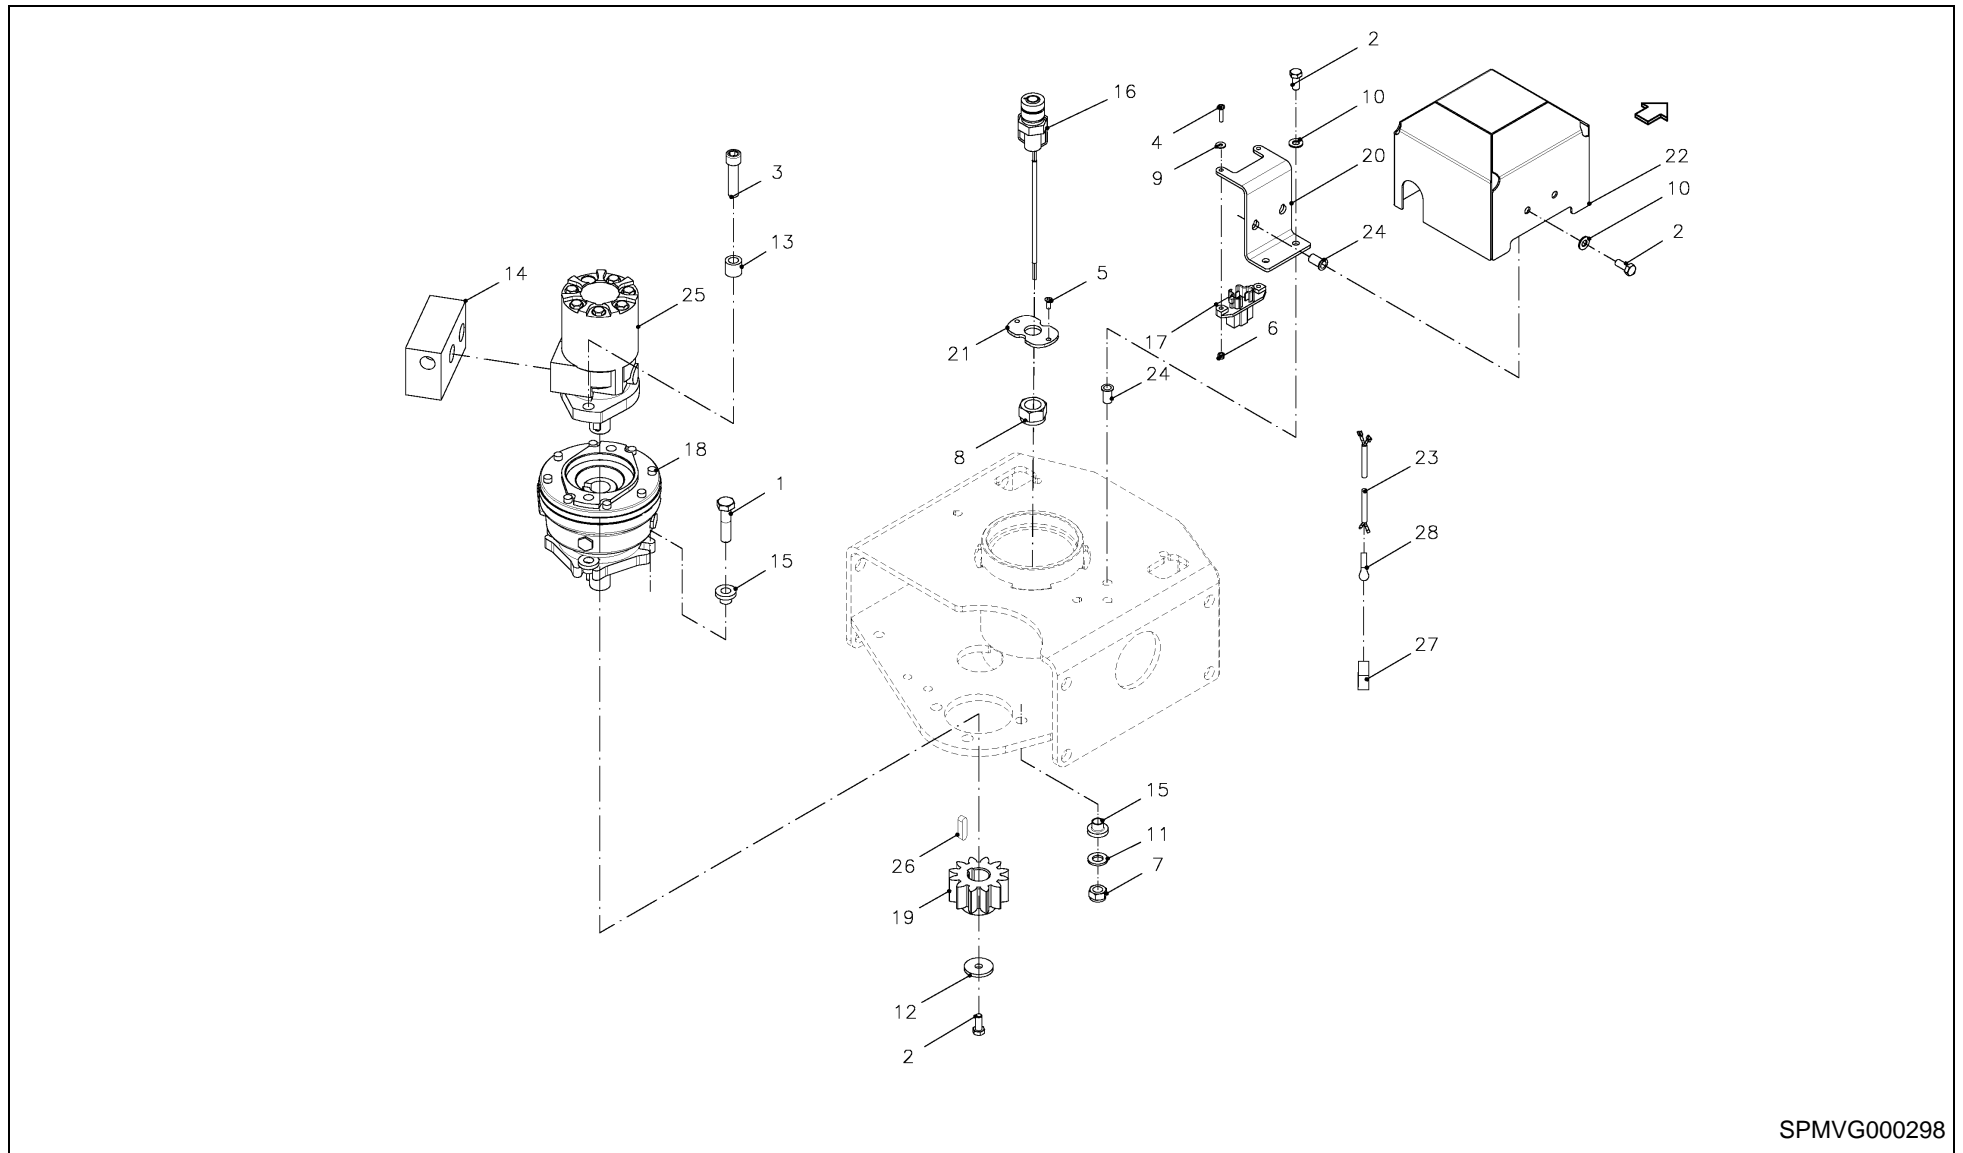

RV 1601 MKII BALEPACK / DRIVE UNIT BP 2D

SPMVG000298

RV 1601 MKII BALEPACK / DRIVE UNIT BP 2D

PosNo.	Part No.	Qty.	Description	Remark
1	KG00357561	3	HEX. BOLT M12X50 8.8	
2	KG00471961	4	HEX. SCREW M8X20 8.8	
3	KG00596600	1	CHEESE HEAD SCREW M12X50 12.9	
4	KG00672963	2	CHEESE HEAD SCREW M4X20 4.8	
5	KG00892563	4	COUNTERSUNK HEAD SCREW M5X10 4.8	
6	KG01067161	2	LOCK NUT M4 8	
7	KG01067761	3	LOCK NUT M12 8	
8	KG01068161	1	LOCK NUT M20 8	
9	KG01267061	2	WASHER M4	
10	KG01267361	4	WASHER M8	
11	KG01267561	3	WASHER M12	
12	UH410141	1	WASHER Ø9-Ø35X4	
13	UH440136	1	COLLAR Ø12.2-Ø20X18	
14	UH440859	1	BRAKE VALVE	
15	UH441217	6	BUSHING Ø12X15-Ø14/10	
16	UH444925	1	AXLE W/SLIP RING	
17	UH450585	1	BRUSH FOR COLLECTOR	
18	UH451101	1	DISC BRAKE DG-RF/288 OMR	
19	UH453318	1	SPROCKET M5/12T-İ25	
20	UH453335	1	BRACKET FOR SLIPRING	
21	UH453338	1	WASHER Ø20,5	
22	UH453345	1	BOX FOR COLLECTOR	
23	UH454420	1	CABLE	
24	UH862138	2	NUT	
25	UH900507	1	OIL MOTOR 130CCM SHAFT Ø25 TE130 (MF761)	
26	KG01306800	1	KEY 8X7X30	
27	VF06217088	1	CAP	
28	VF06217089	1	CAP