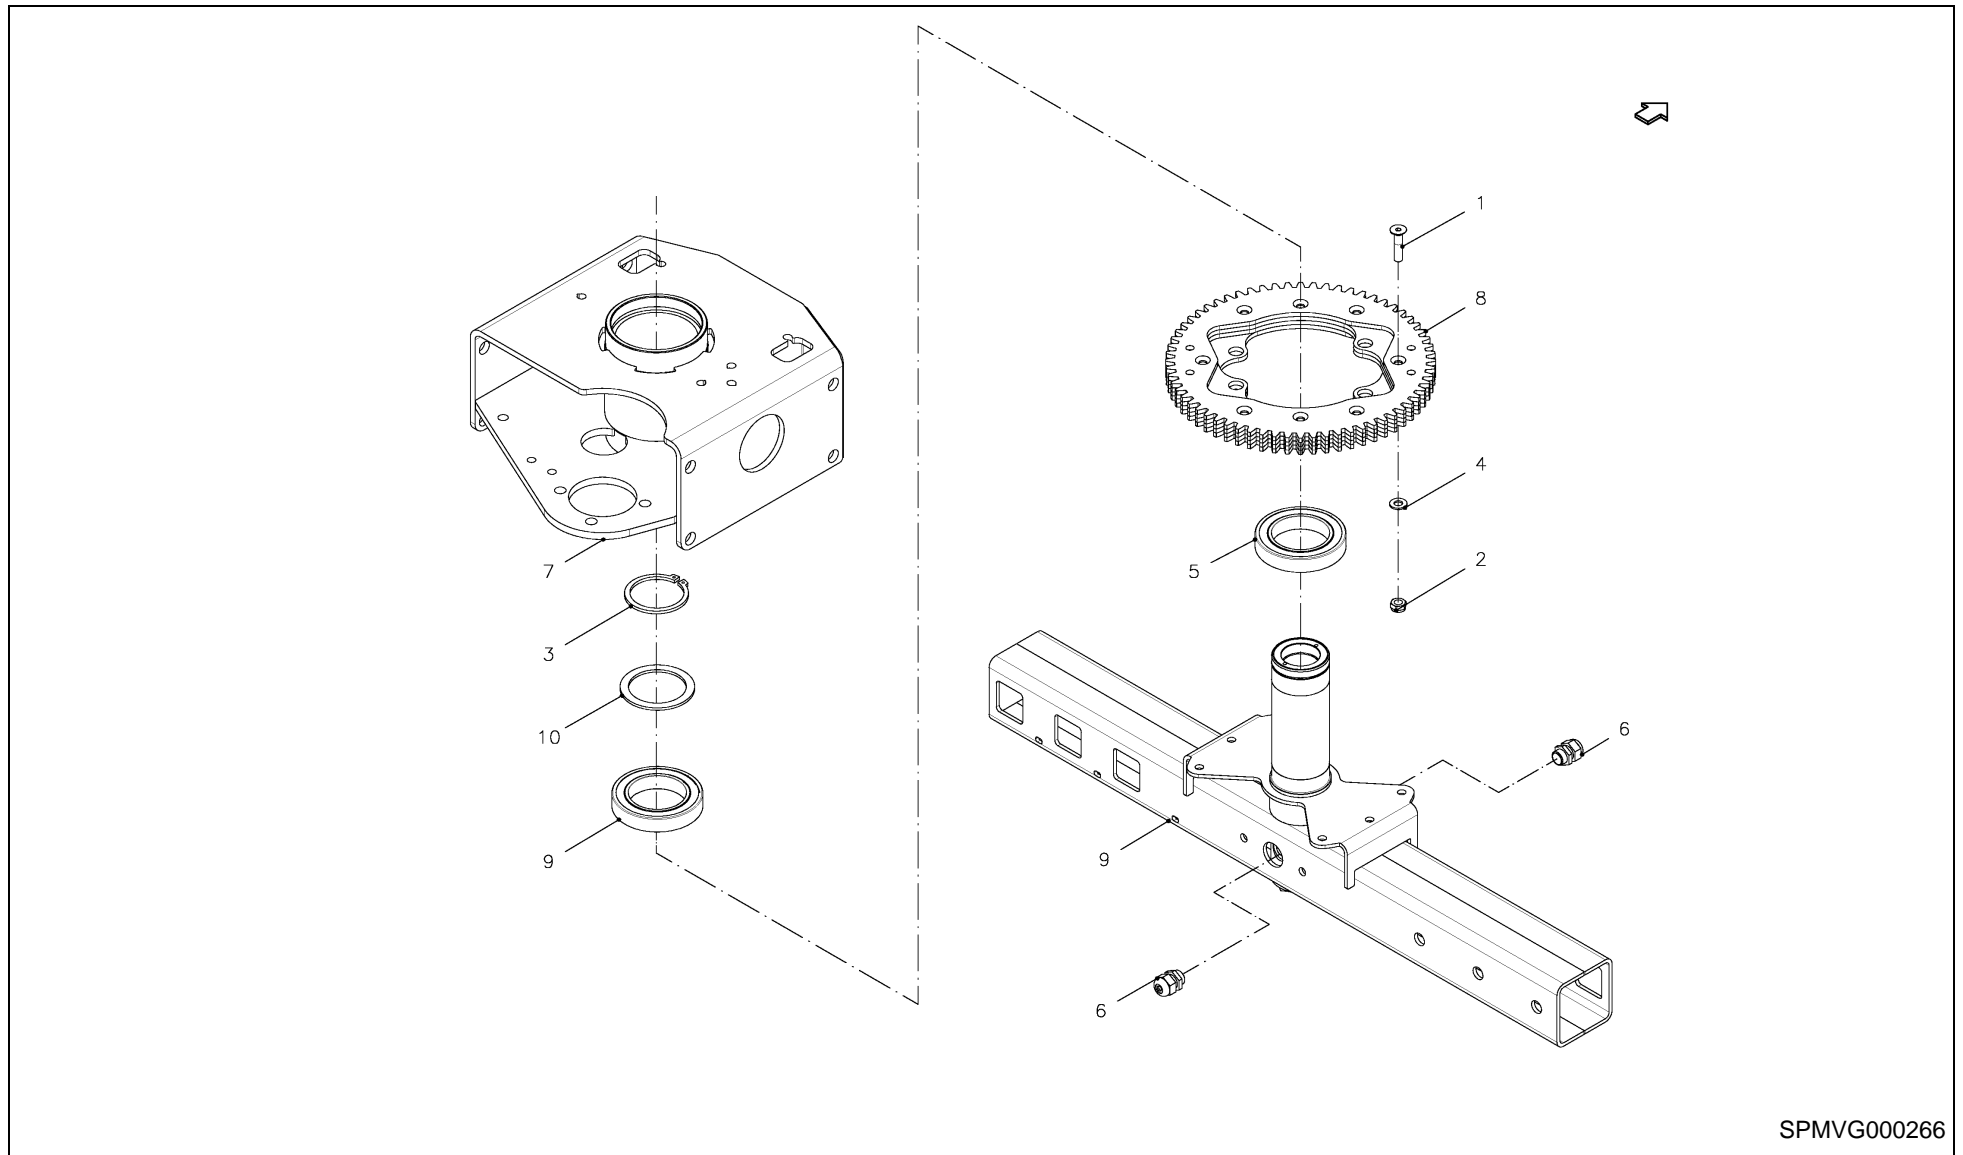

RV 1601 MKII BALEPACK / GEAR DRIVE UNIT BP

SPMVG000266

RV 1601 MKII BALEPACK / GEAR DRIVE UNIT BP

PosNo.	Part No.	Qty.	Description	Remark
1	KG00849561	1	COUNTERSUNK HEAD SCREW M10X45 10.9	
2	KG01073261	1	LOCK NUT M10 10	
3	KG01111700	1	CIRCLIP-A 70 X 2.5	
4	KG01267461	1	WASHER M10	
5	KG01362800	2	BALL BEARING 6014-2RS	
6	UH302224	2	PACKING NIPPLE PG 11	
7	UH453310	1	HOUSING DRIVEUNIT	
8	UH453317	1	GEAR M5-64T ASSY	
9	UH453320	1	SWING ARM	
10	UH868614	1	SUPPORT RING 70X90X3.5