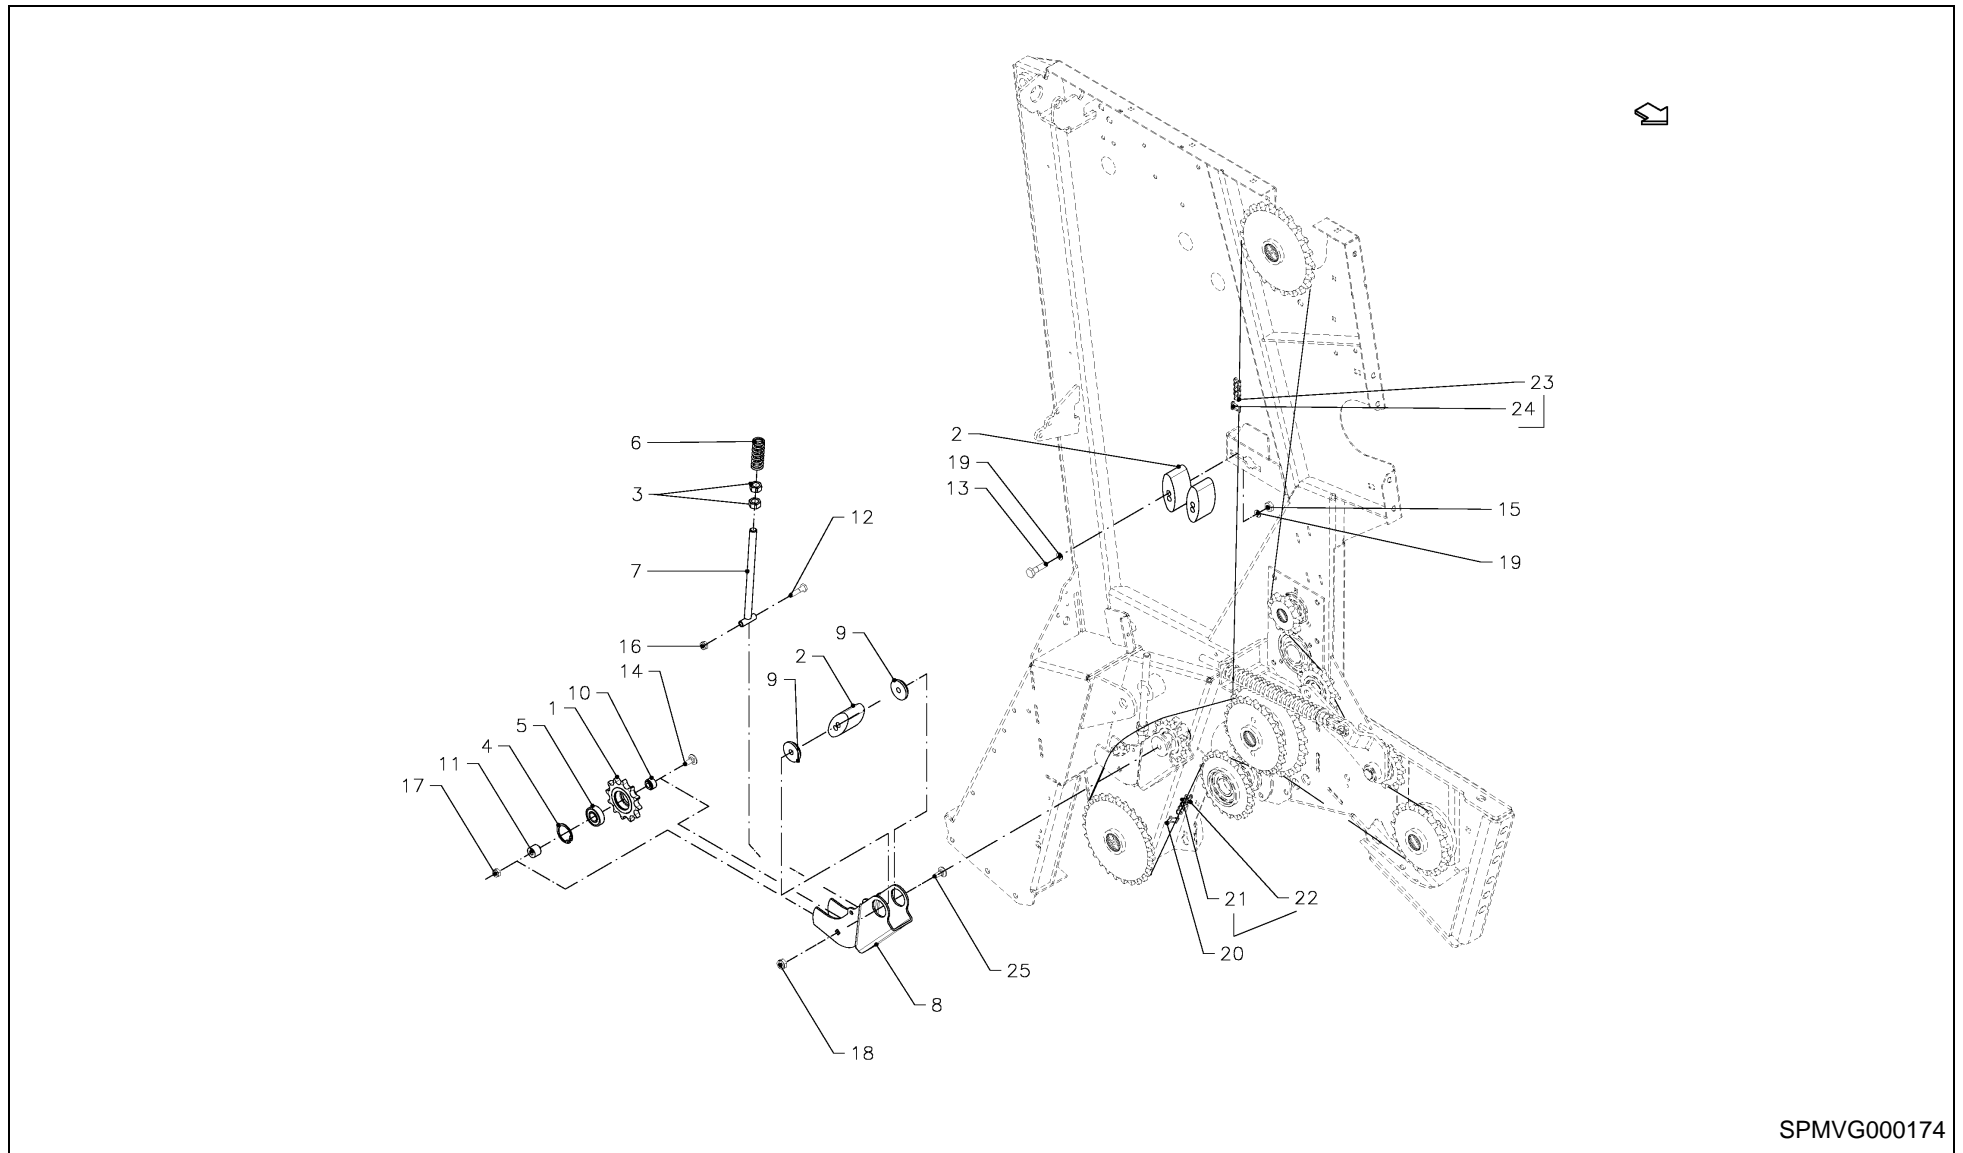

RV 1601 MKII BALEPACK / DRIVE, CHAIN + TENSIONER

SPMVG000174

RV 1601 MKII BALEPACK / DRIVE, CHAIN + TENSIONER

PosNo.	Part No.	Qty.	Description	Remark
1	VG13378002	1	SPROCKET	
2	VGBV189	3	BLOCK, CHAIN TENSIONER	
3	KG01052361	2	HEX. NUT M16 8	
4	KG01128700	1	CIRCLIP-B 47 X 1.75	
5	KG01377800	1	BALL BEARING 6204-2RS	
6	VGPZ19V	1	SPRING, COMPRESSION	
7	VGWA0601V	1	TENSIONER, CHAIN	
8	VGWA527	1	SUPPORT	
9	VGWA528V	2	RING	
10	VGWA540V	1	SLEEVE	
11	VGWA541V	1	SLEEVE	
12	KG00353761	1	HEX. BOLT M8X65 8.8	
13	KG00358161	2	HEX. BOLT M12X80 8.8	
14	KG00642261	1	CARRIAGE BOLT M10X65 8.8	
15	KG01052161	2	HEX. NUT M12 8	
16	KG01072261	1	LOCK NUT M8 8	
17	KG01072361	1	LOCK NUT M10 8	
18	KG01072461	1	LOCK NUT M12 8	
19	VGND3148V	4	LOCK WASHER VSF-12M	
20	VGND9295	2	LINK	
21	VGND96104	1	CHAIN, ROLLER, SIMPLEX	R + XL- R +14-OC + 23-OC
22	VGND96105	1	CHAIN, ROLLER, SIMPLEX	WPU
23	VGND96130	1	CHAIN, ROLLER, SIMPLEX	
24	VR43202702	1	CHAIN LOCK	
25	VGWA949V	1	CARRIAGE BOLT, SPEC.