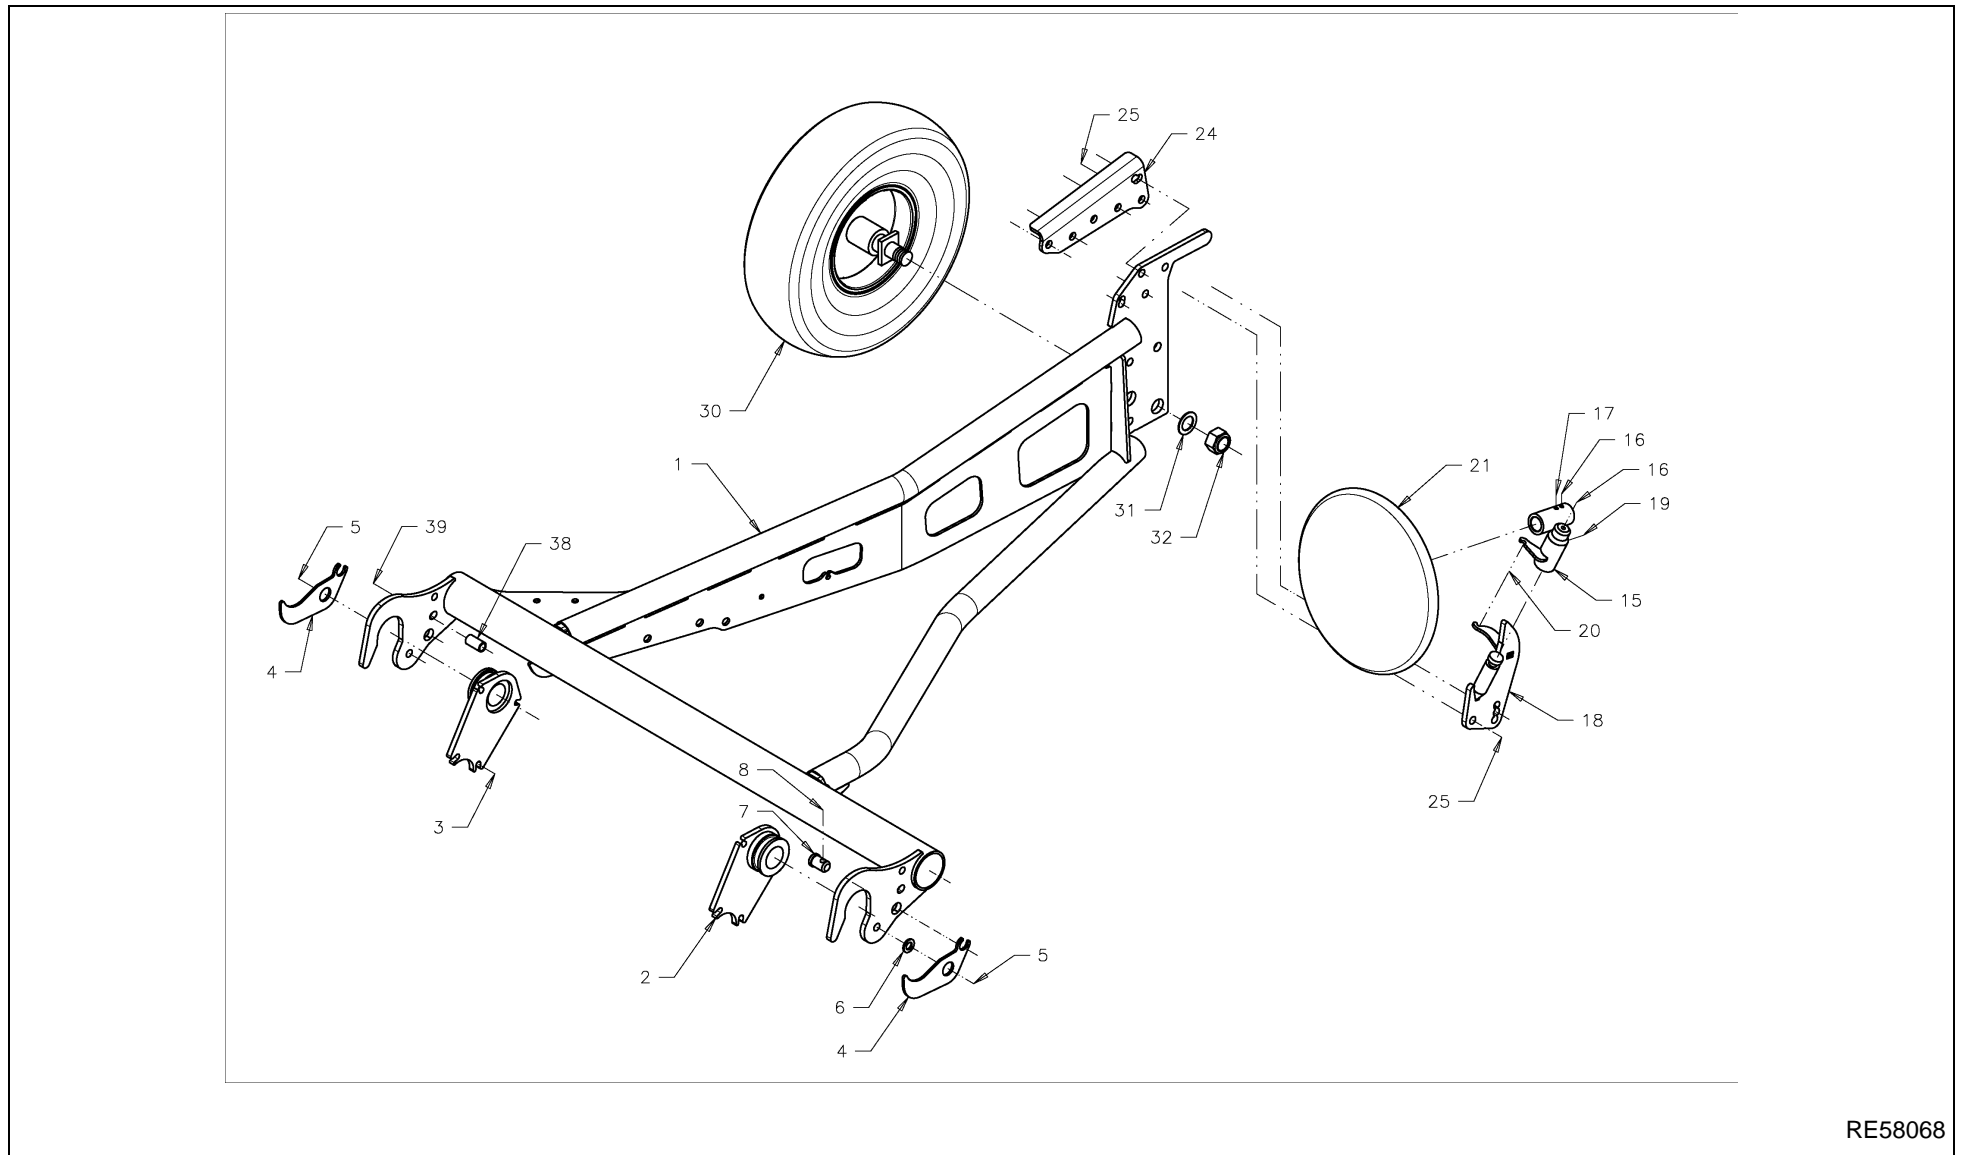

RV 1601 MKII BALEPACK / BALE TURNER

RE58068

RV 1601 MKII BALEPACK / BALE TURNER

PosNo.	Part No.	Qty.	Description	Remark
1	UH454120-K	1	TURNING FRAME 90	
2	UH442605-K	2	BRACKET	
3	KG00476761	6	HEX. SCREW M12X40 8.8	
3	KG01267561	12	WASHER M12	
3	KG01067761	6	LOCK NUT M12 8	
4	UH442604-K	2	LOCKT	
5	KG00480361	2	HEX. SCREW M16X45 8.8	
5	KG01267761	4	WASHER M16	
5	KG01067961	2	LOCK NUT M16 8	
6	UH300520	2	WASHER Ø17-Ø40X5	
7	UH412611	2	BOLT W/HEAD	
8	UH867061	2	RING PIN 12 (7/16") GALV.	
15	UH450146	1	DISC BRACKET WELDED	
16	UH873545	2	GREASE NIPPLE M8X1.25	
17	KG00471961	1	HEX. SCREW M8X20 8.8	
17	KG01051961	1	HEX. NUT M8 8	
18	UH450147-K	1	BRACKET	
19	KG00474061	1	HEX. SCREW M10X20 8.8	
19	KG01052061	1	HEX. NUT M10 8	
20	UH324105	1	TENSION SPRING Ø3.5-Ø26.5X104	
21	UH450310-K	1	SUPPORT DISC Ø400	
24	UH454122-K	1	PLATE EXTENDENER	
25	KG00480361	3	HEX. SCREW M16X45 8.8	
25	KG01267761	10	WASHER M16	
25	KG01067961	5	LOCK NUT M16 8	
30	UH454100	1	WHEEL 6.00X9 ASSY W/AXLE	
31	UH311773	1	WASHER Ø32-Ø51X2	
32	KG01068561	1	LOCK NUT M30 8	
38	UH454129	1	BUSHING Ø16.1-Ø21.3X40	
39	KG00480361	1	HEX. SCREW M16X45 8.8	
39	KG01267761	2	WASHER M16	
39	KG01067961	1	LOCK NUT M16 8	