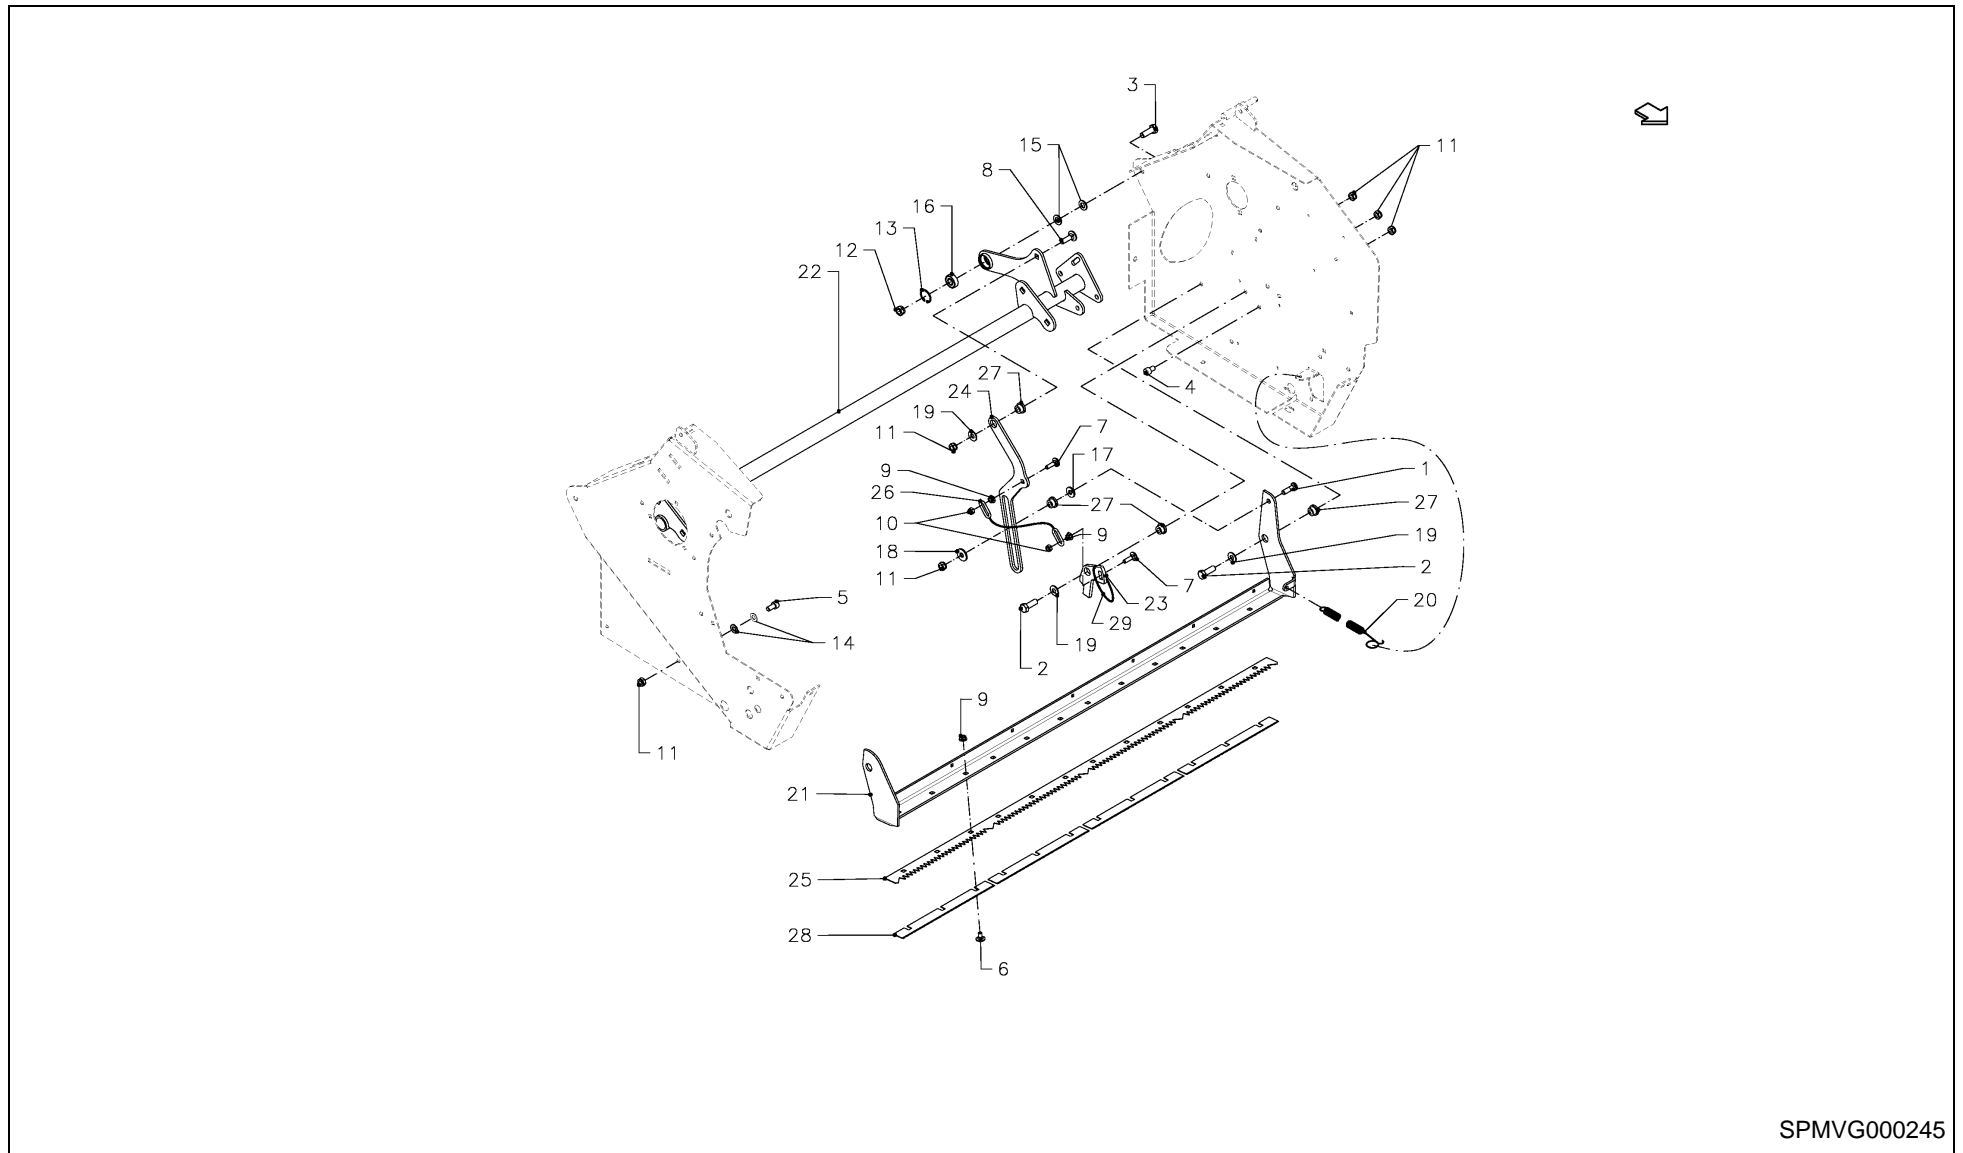

RV 1601 MKII BALEPACK / GUIDE CPL.

PosNo.	Part No.	Qty.	Description	Remark
1	VGET312V	1	COVER SCREW, KNURLED STUD	
2	KG00474361	3	HEX. SCREW M10X30 8.8	
3	KG00457361	2	HEX. SCREW M12X35 10.9	
4	KG00546661	1	CHEESE HEAD SCREW M10X16 8.8	
5	KG00546761	1	CHEESE HEAD SCREW M10X20 8.8	
6	KG00638961	12	CARRIAGE BOLT M8X16 8.8	
7	KG00639261	2	CARRIAGE BOLT M8X30 8.8	
8	KG00641661	1	CARRIAGE BOLT M10X35 8.8	
9	KG01061261	14	LOCK NUT M8 8	
10	KG01072261	2	LOCK NUT M8 8	
11	KG01072361	6	LOCK NUT M10 8	
12	KG01072461	2	LOCK NUT M12 8	
13	KG01127200	2	CIRCLIP-B 32 X 1.2	
14	KG01267461	1	WASHER M10	
15	KG01267561	4	WASHER M12	
16	KG01374500	2	BALL BEARING 6201-2RS	
17	VGMH416V	1	WASHER, PLAIN 3X10.5X26	
18	VGMT152V	1	WASHER, PLAIN 3X11X30	
19	VGND3147V	3	LOCK WASHER VSF-10M	
20	VGPZ129V	1	SPRING, EXTENSION	
21	VGRL0128K0	1	HOLDER, BLADE	
22	VGRL0148K0	1	SUPPORT	
23	VGRL131K0	1	PLATE	
24	VGRL132K0	1	ARM	
25	VGRL22K0	1	GUARD, PROTECT.	
26	VGRL260V	1	CHAIN	
27	UH300562	5	BUSHING Ø11X13-Ø19/9	
28	UH453537	4	BLADE	
29	VGWA1250	1	RUBBER