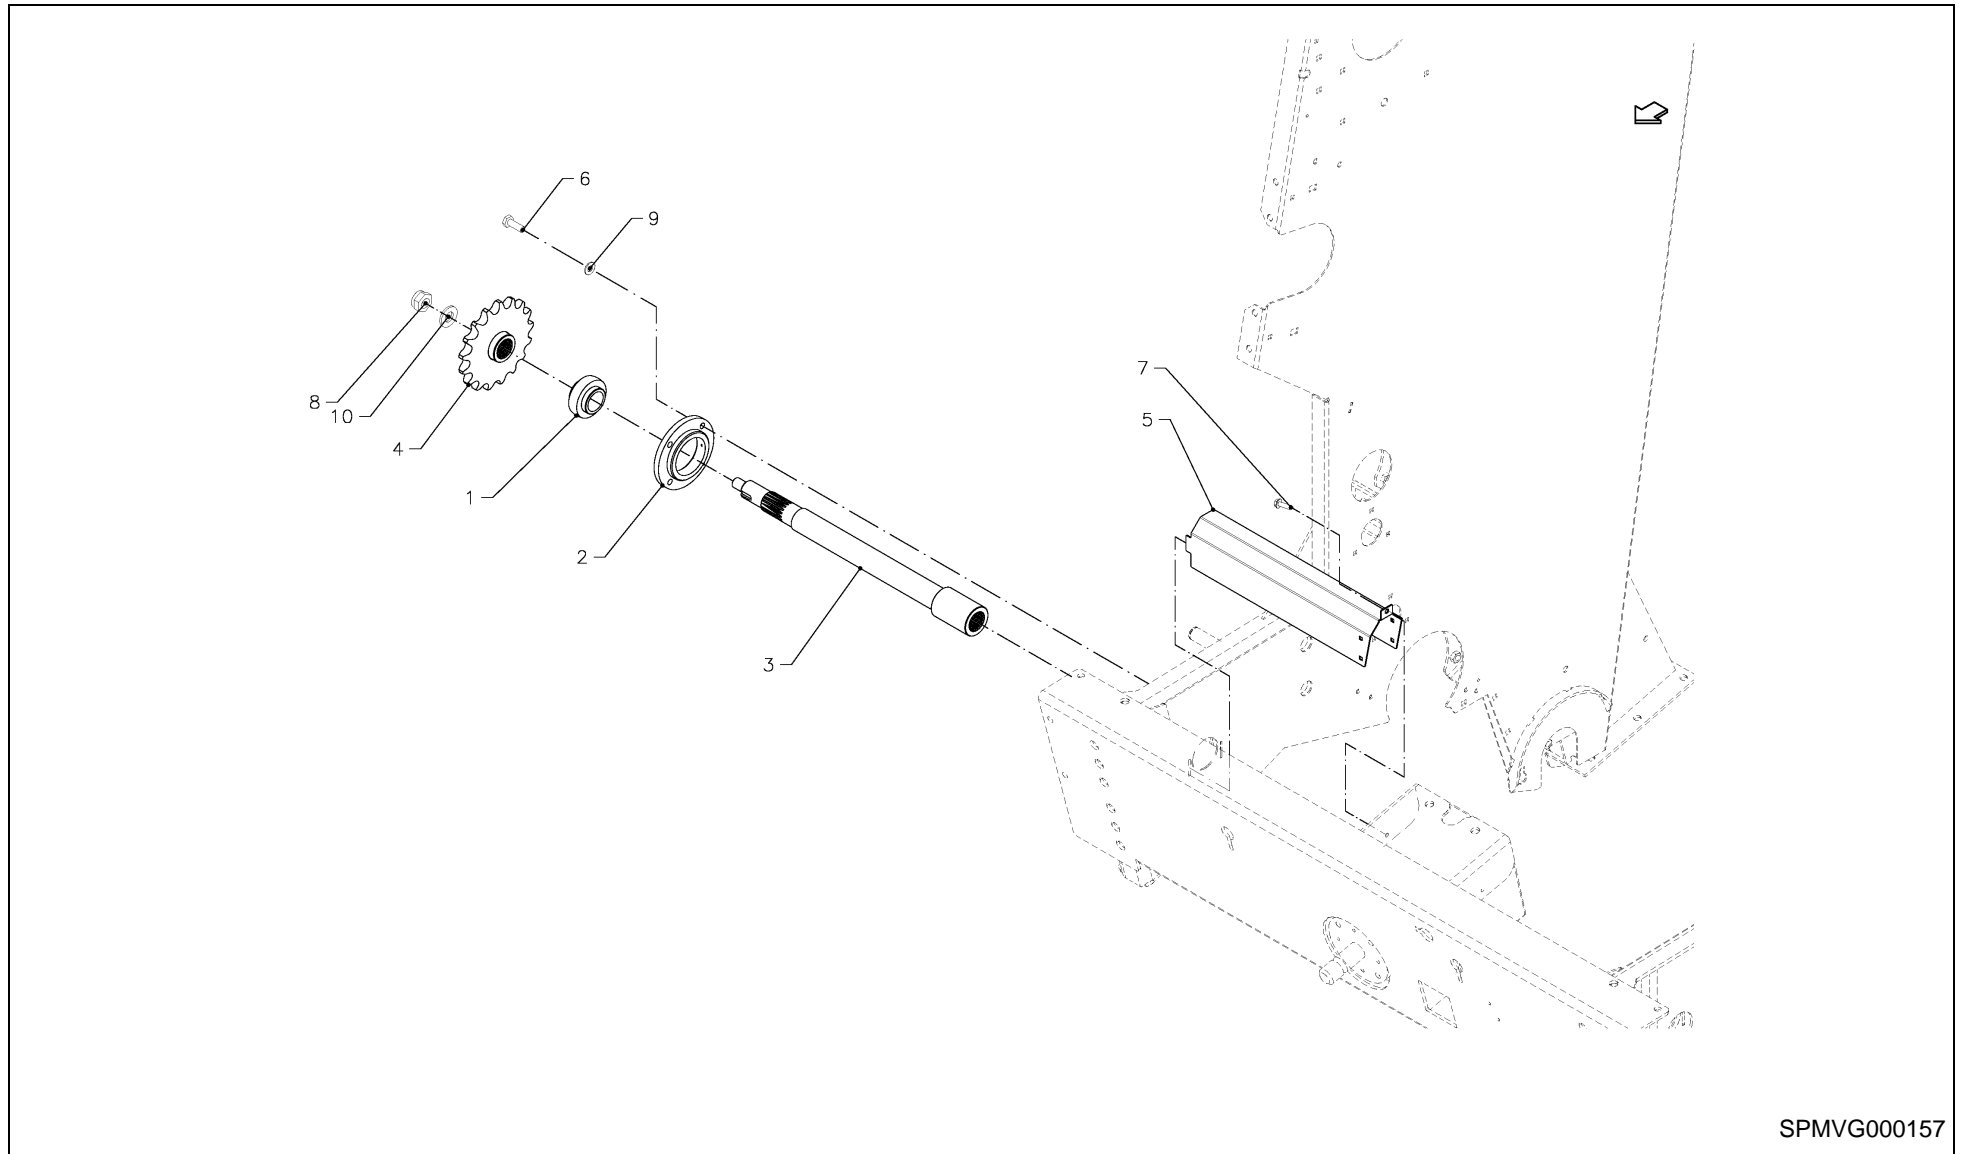

RV 1601 MKII BALEPACK / DRIVE, MAIN

SPMVG000157

RV 1601 MKII BALEPACK / DRIVE, MAIN

PosNo.	Part No.	Qty.	Description	Remark
1	VGND5022	1	BALL BEARING GE-40 KRRB	
2	VGND5117	1	HOUSING, BEARING	
3	VGRL062K0	1	SHAFT, DRIVE	
4	VGWA02070	1	SPROCKET	
5	VGWA490	1	GUARD, PROTECT.	
6	KG00474361	4	HEX. SCREW M10X30 8.8	
7	KG01000661	1	FLANGED BOLT M8X15	
8	KG01072761	1	LOCK NUT M20 8	
9	VGND3147V	4	LOCK WASHER VSF-10M	
10	VGWA491V	1	RING