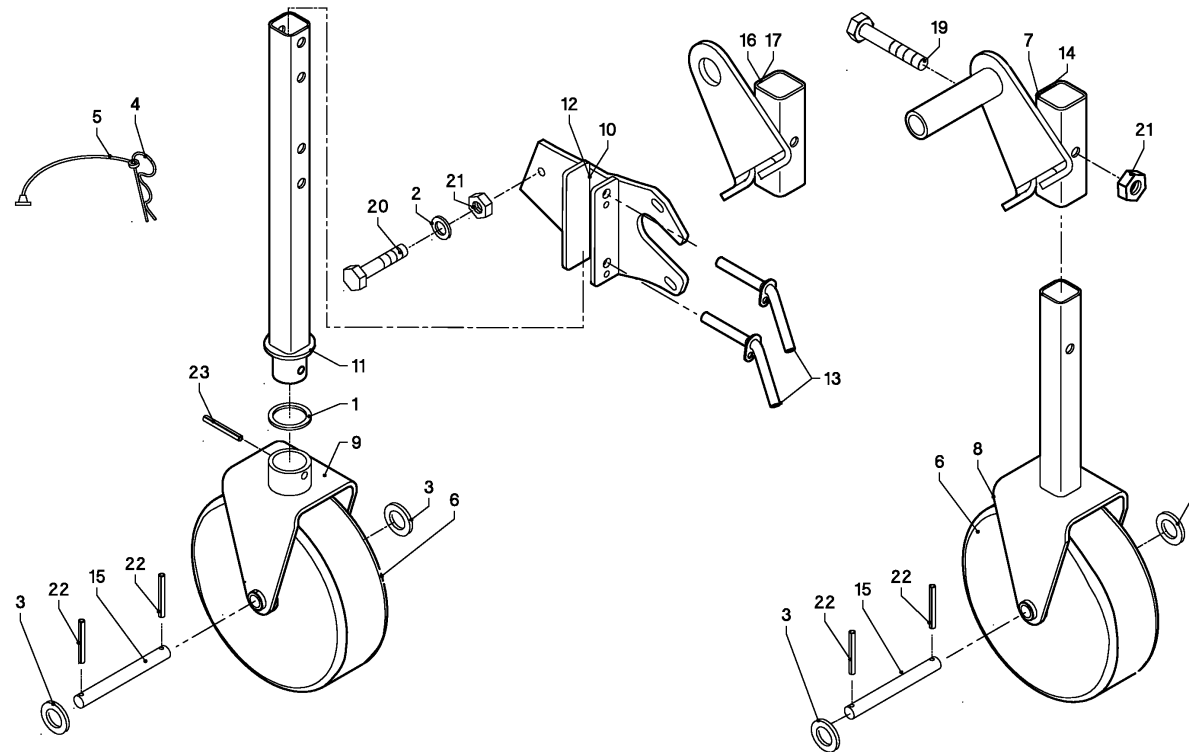

RV 1601 MKII BALEPACK / DETACHING SET

02WR01-3-87

RV 1601 MKII BALEPACK / DETACHING SET

PosNo.	Part No.	Qty.	Description	Remark
1	VF01137379	2	SHIM	
2	VF06214207	12	WASHER	
3	VF06214321	8	WASHER	
4	VF06215666	2	SPRING CLIP	
5	VF06564448	2	CORD	
6	VF16616479	4	SHEET WHEEL	
7	VF16650071	1	RETAINER	
8	VF16650075	2	STRUT	
9	VF16650079	2	LAND WHEEL	
10	VF16650085	1	RETAINER	
11	VF16650088	2	RETAINER	
12	VF16650099	1	RETAINER	
13	VF16650406	2	PIN	
14	VF16650436	1	RETAINER	
15	VF16651029	4	PIN	
16	VF16652081	1	RETRAINER	
17	VF16652091	1	RETRAINER	
19	KG00358061	2	HEX. BOLT M12X75 8.8	
20	KG00457361	6	HEX. SCREW M12X35 10.9	
21	KG01067761	8	LOCK NUT M12 8	
22	KG01188462	8	TENSION PIN 5X50	
23	KG01189862	2	TUBULAR SPLITED PIN 6X50 ZN DIN 1481