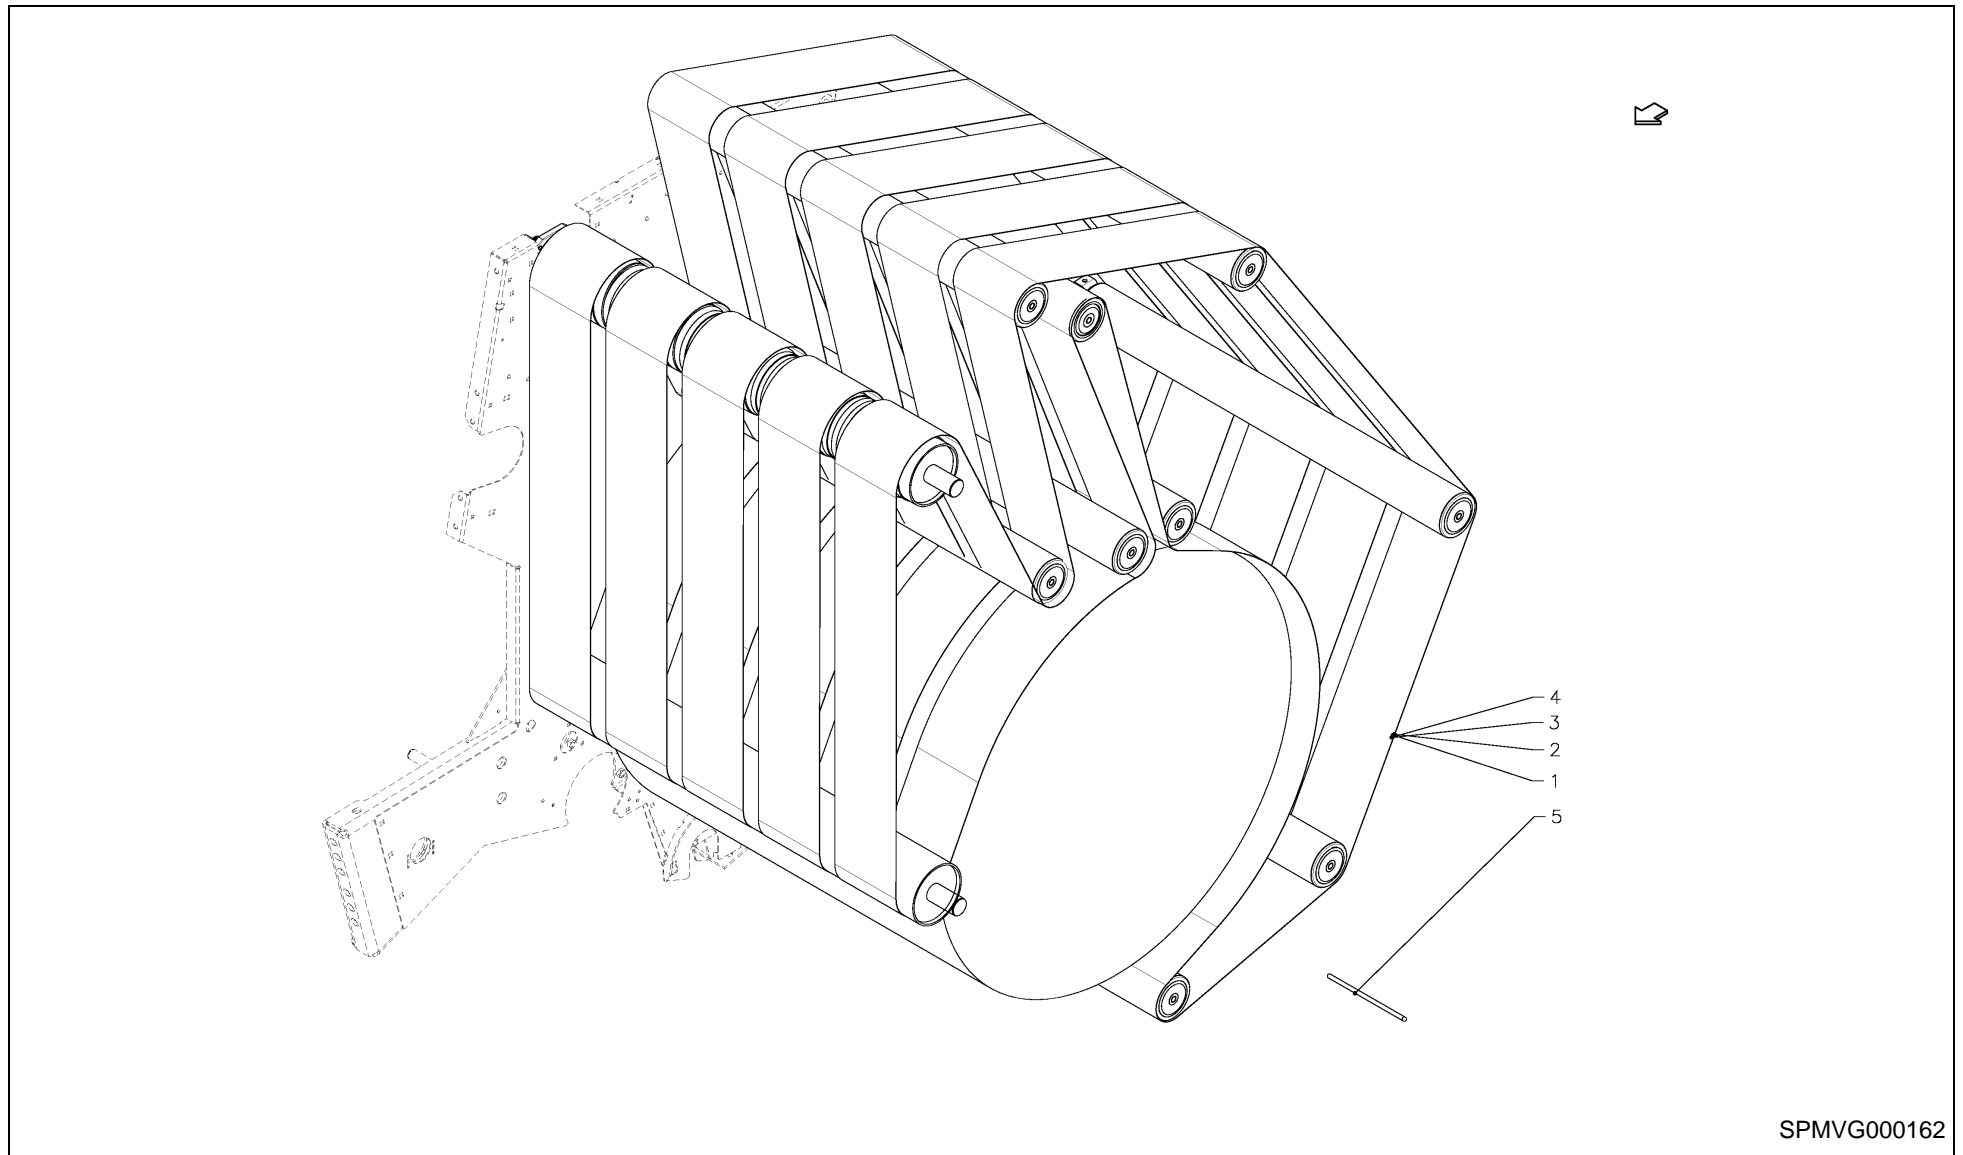

RV 1601 MKII BALEPACK / BELTS

SPMVG000162

RV 1601 MKII BALEPACK / BELTS

PosNo.	Part No.	Qty.	Description	Remark
1	VGWD0029	1	BELTS , SET	
2	VGWD29	5	BELT ENDLESS	
3	VGWD40	5	BELT,MULTIGRIP, SING, PROFILE	
4	VGWD6	5	BELT, 2XPROFILE	
5	VGWA158	1	LACING PIN	GIVE QUANTITY WHEN ORDERING