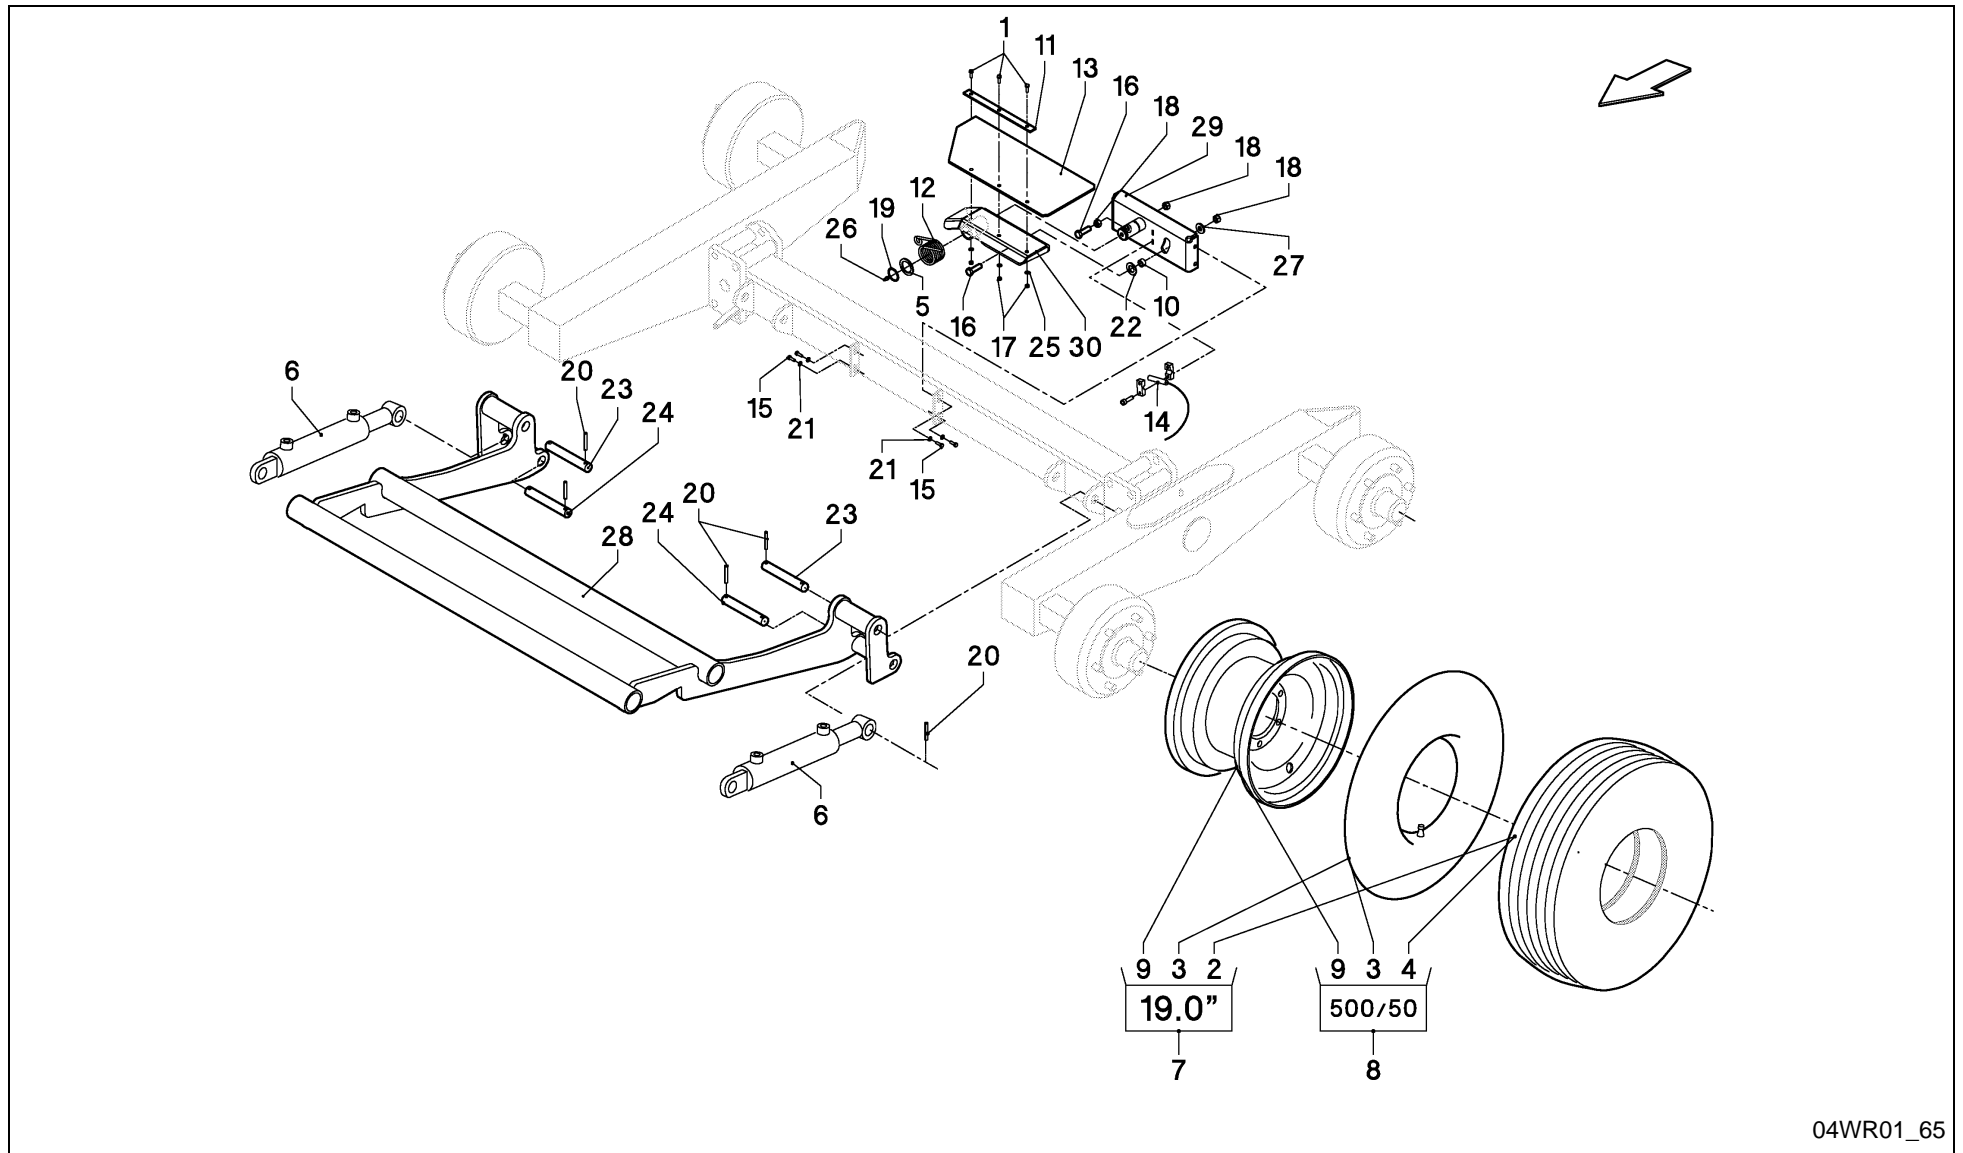

RV 1601 MKII BALEPACK / WHEEL, CPL.

RV 1601 MKII BALEPACK / WHEEL, CPL.

PosNo.	Part No.	Qty.	Description	Remark
1	VF01141006	3	TRUSS-HEAD SCREW	
2	VF01142334	4	TYRE	
3	VF01142668	4	HOSE	
4	VF01397606	4	TYRE	
5	VF06214329	1	WASHER	
6	VF16619675	2	HYDRAULIC CYLINDER	
7	VF16650060	4	GEAR/WHEEL	
8	VF16650070	4	GEAR/WHEEL	
9	VF16650215	4	RIM	
10	VF16650225	1	SPACER SLEEVE	
11	VF16650786	1	CROSS BAR	
12	VF16650787	1	TORSION SPRING	
13	VF16650960	1	RUBBER PACKING	
14	VNB0377273	1	INDUCTIVE SENSOR L=0.3 MTR.	
15	KG00474061	4	HEX. SCREW M10X20 8.8	
16	KG00476761	2	HEX. SCREW M12X40 8.8	
17	KG01072261	3	LOCK NUT M8 8	
18	KG01072461	3	LOCK NUT M12 8	
19	KG01109362	1	CIRCLIP-A 35 X 1.5	
20	KG01191962	5	TENSION PIN 8X45	
21	KG01267461	4	WASHER M10	
22	KG01267961	1	WASHER M20	
23	VGLG60V	2	PIN	
24	VGMC387V	2	PIN	
25	VGND3030V	3	WASHER, PLAIN	
26	VGND9813V	1	GREASE NIPPLE	
27	VGTH100V	1	WASHER, PLAIN 5X12.5X30	
28	VGWP032K0	1	LOADING ARM	
29	VGWP092K0	1	SUPPORT	
30	VGWP093K0	1	BRACKET