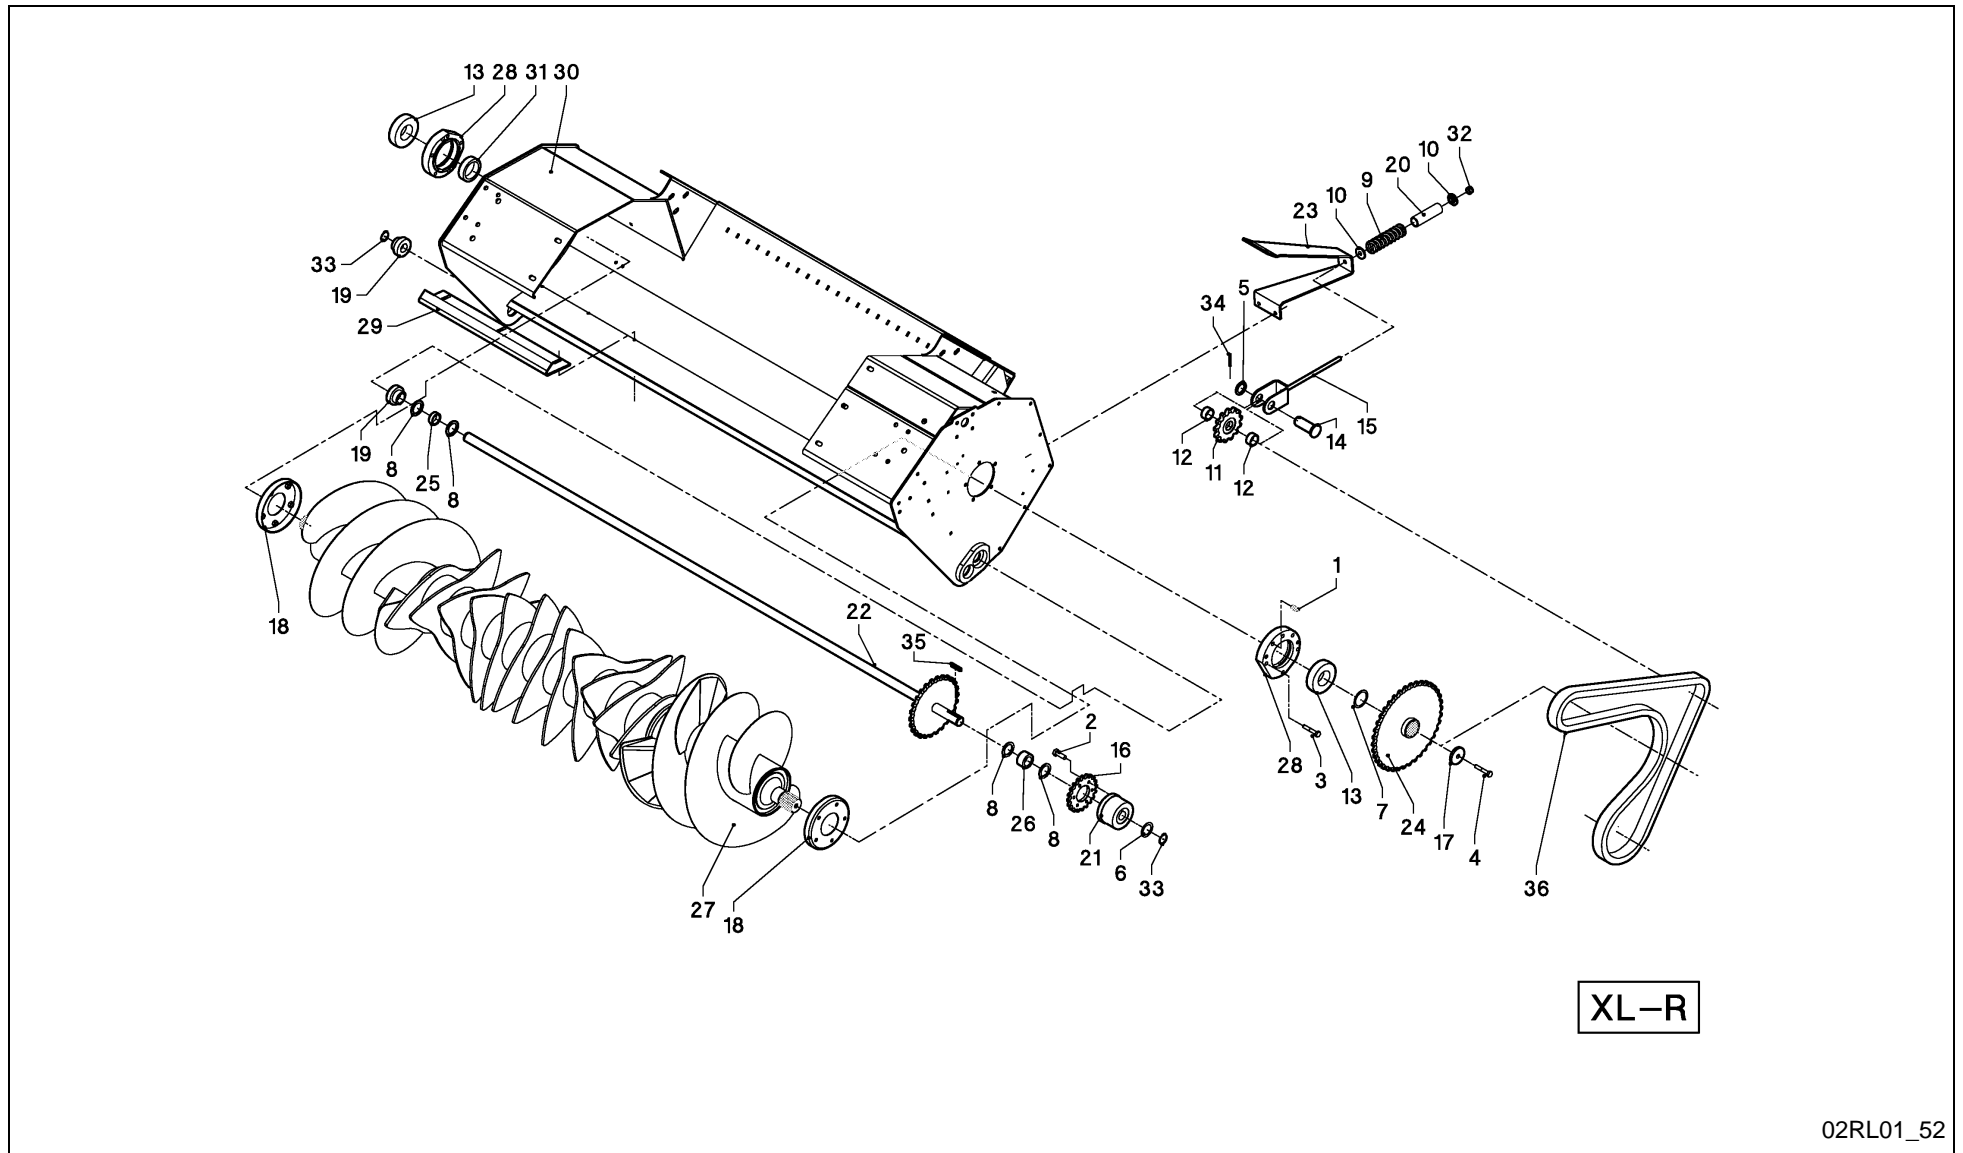

RV 1601 MKII BALEPACK / PICK-UP, CPL. (XL-R)

02RL01_52

RV 1601 MKII BALEPACK / PICK-UP, CPL. (XL-R)

PosNo.	Part No.	Qty.	Description	Remark
1	VF01120693	2	GREASE NIPPLE	
2	VF01173381	1	HEX.HEAD SCREW	
3	VF06209240	10	HEX. HEAD SCREW	
4	VF06209459	1	HEX. HEAD SCREW	
5	VF06214321	1	WASHER	
6	VF06214481		SPACER	
7	VF06214504	1	SPACER	
8	VF06214589	4	SPACER	
9	VF06215432	1	COMPRESSION SPRING	
10	VF06550817	2	SPRING CUP	
11	VF06554382.86	1	CHAIN WHEEL	
12	VF16614124	2	SPACER TUBE	
13	VF16614126	2	BALL BEARING	
14	VF16614224	1	PIN	
15	VF16614227.86	1	TENSIONER CHAIN	
16	VF16618017	1	SPROCKET	
17	VF16618448	1	WASHER	
18	VF16619098.61	2	PROTECTIVE DEVICE	
19	VF16619111	2	BEARING	
20	VF16619185	1	PIPE/TUBE	
21	VF16619777	1	CLUTCH	
22	VGGB0205	1	SHAFT, DRIVE	
23	VF16619877	1	SUPPORT	
24	VF16619892.86	1	SPROCKET	
25	VF16619893	1	SPACING TUBE	
26	VF16650327	1	DISTANCE PIECE	
27	VF16650850	1	F#RDERROTOR GSW.	
28	VF16651156	2	HOUSING	
29	VF16651307.86	1	SCRAPER	
30	VF16650855	1	F#RDERRAHMEN GSW.	
31	VF16651696	1	BEARING RACE	
32	KG01067761	1	LOCK NUT M12 8	
33	KG01108862	2	CIRCLIP-A 30 X 1.5	
34	KG01191962	1	TENSION PIN 8X45	
35	KG01307200	1	KEY 8X7X45