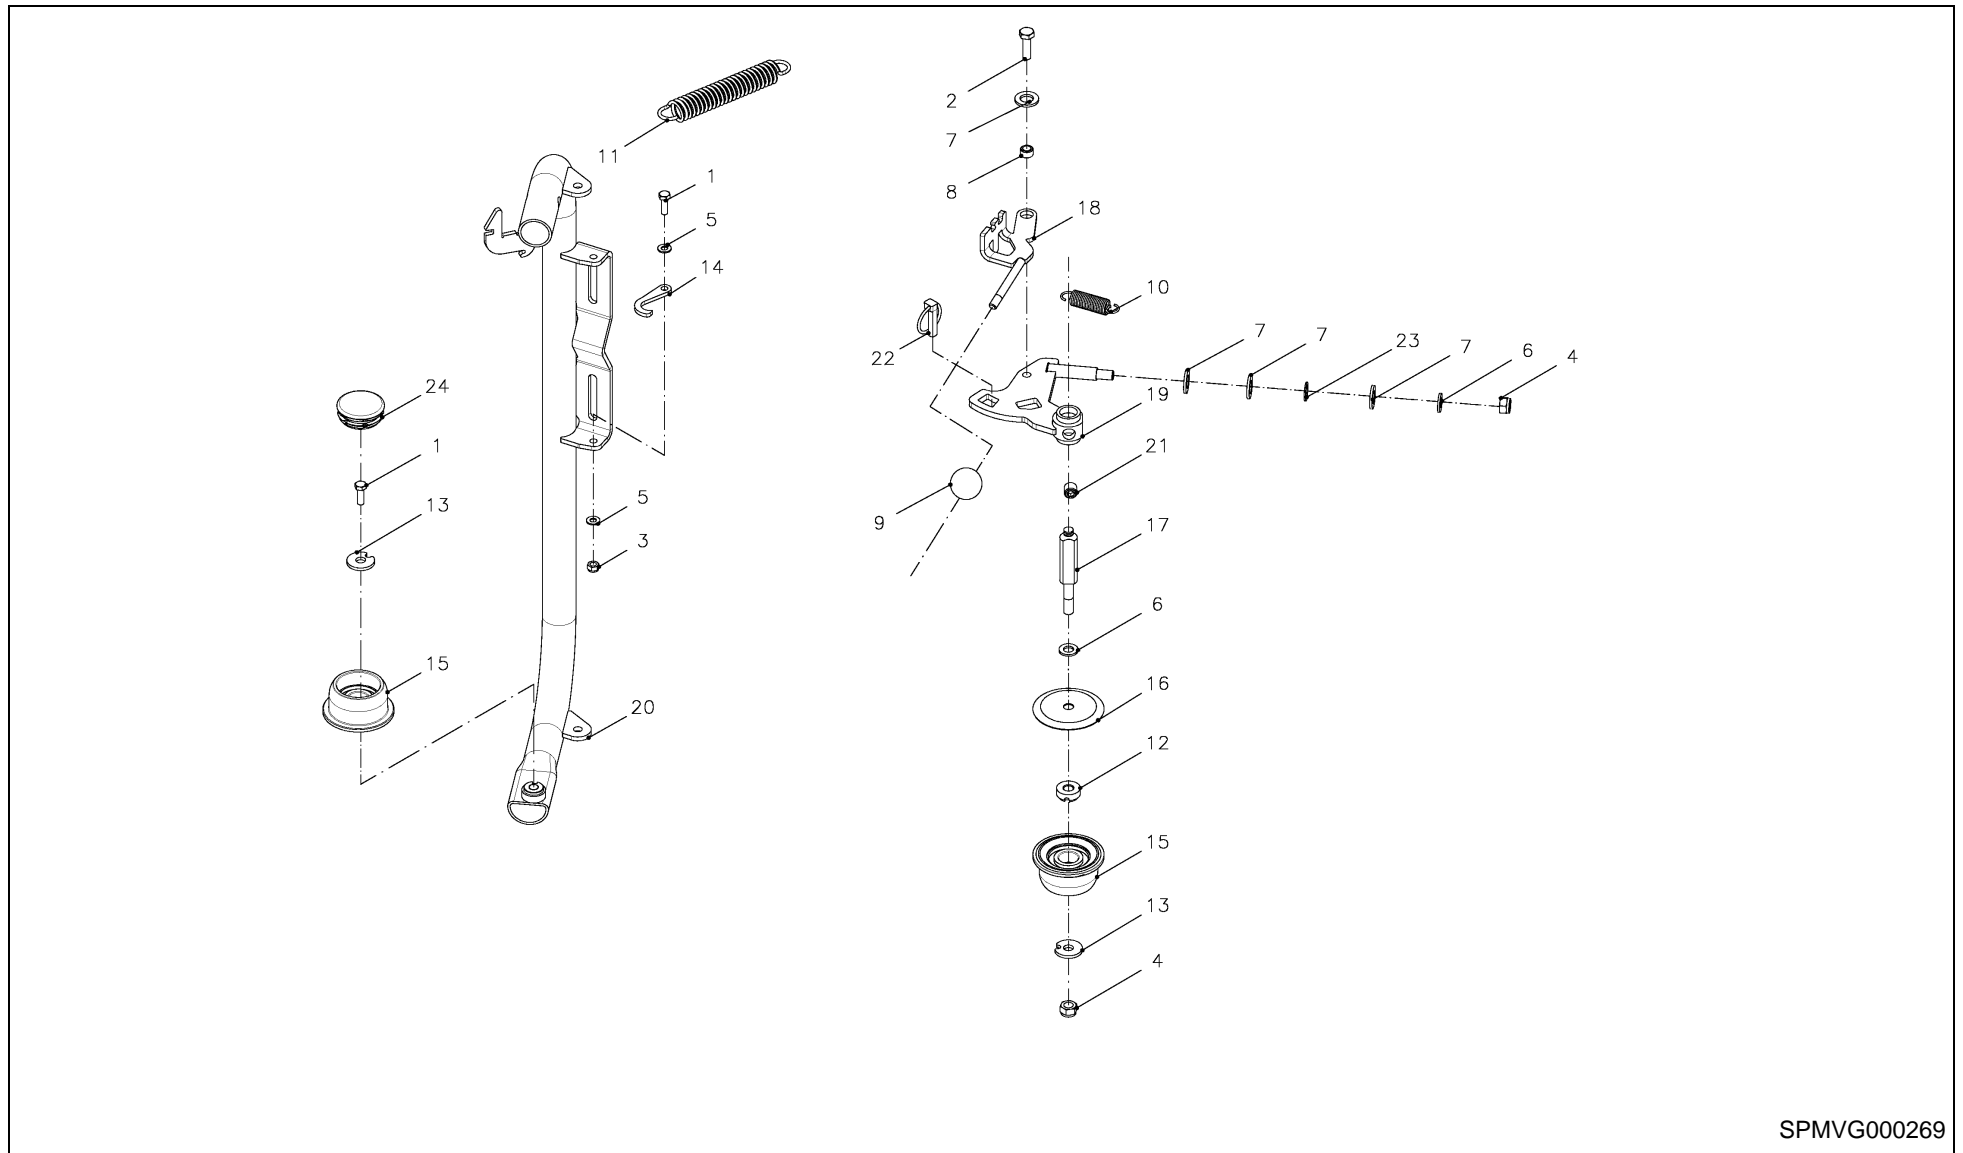

RV 1601 MKII BALEPACK / PRE-STRETCHER

SPMVG000269

RV 1601 MKII BALEPACK / PRE-STRETCHER

PosNo.	Part No.	Qty.	Description	Remark
1	KG00472161	2	HEX. SCREW M8X25 8.8	
2	KG00474461	1	HEX. SCREW M10X35 8.8	
3	KG01067561	1	LOCK NUT M8 8	
4	KG01067761	1	LOCK NUT M12 8	
5	KG01267361	2	WASHER M8	
6	KG01267561	2	WASHER M12	
7	KG01267761	4	WASHER M16	
8	UH215069	1	SPACER	
9	UH255767	1	BALL	
10	UH300666	1	TENSION SPRING Ø2.2-Ø17.8X76	
11	UH334540	1	SPRING Ø4-Ø26X140	
12	UH415058	2	BUSHING Ø12X13-24 8/4	
13	UH442954	2	WASHER Ø12,5-Ø35X4 W/NOTCH OUTS.	
14	UH442959	1	LOCKING HOOK	
15	UH442972	2	FLANGE ROLLER Ø74	
16	UH442982	1	CIRCULAR CAP Ø90/Ø13	
17	UH443040	1	ROLLER ADJUSTER	
18	UH443042	1	LOCK	
19	UH443046	1	ROLLER ARM	
20	UH443050-K	1	FILMROLLER HOLDER	
21	UH831716	1	HEADLESS SCREW M16X16	
22	UH867061	1	RING PIN 12 (7/16") GALV.	
23	UH868603	1	SUPPORT RING 17X24X1.5	
24	UH911266	1	END PLUGG Ø60