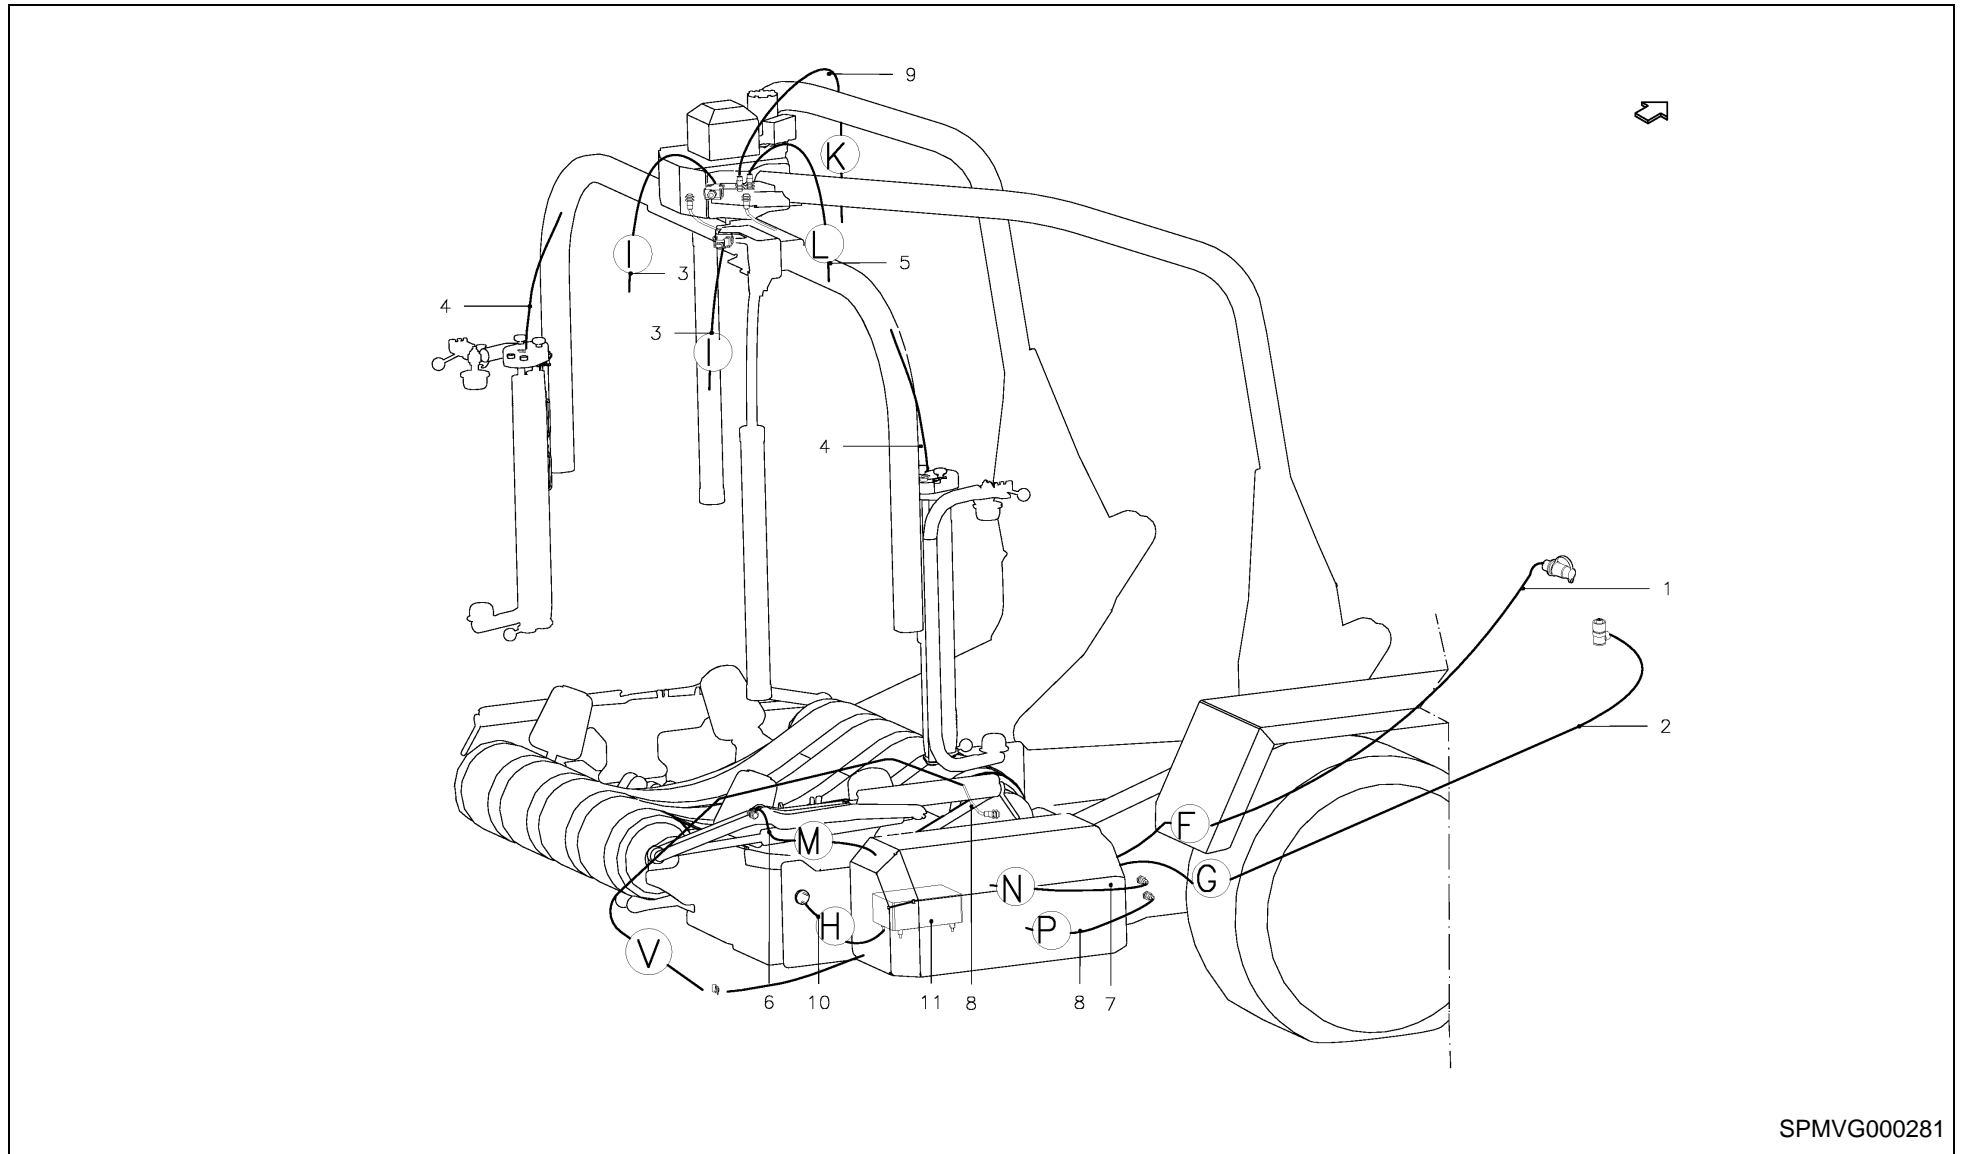

RV 1601 MKII BALEPACK / SENSOR ASSY

SPMVG000281

RV 1601 MKII BALEPACK / SENSOR ASSY

PosNo.	Part No.	Qty.	Description	Remark
1	VNB0370173	1	CABLE ASSY, 2-LEAD	
2	VNB0370573	1	CABLE ASSY, 7-LEAD	
3	VNB0390573	1	CAPTEUR	
4	VNB0439273	1	FILMBRAKE TRANSMIT SET FOR 1XFILMROL	
5	VNB0443273	1	IND.SENSOR L=9,2M NON SHIELDED	
6	VNB0444873	1	IND.SENSOR L=3,8M SHIELDED UH444820	
7	VNB0444973	1	IND.SENSOR L=1,5M SHIELDED	
8	VNB0445173	2	IND.SENSOR L=2,25M SHIELDED	
9	VNB0445273	1	DIGITAL SENSOR SHIELDED, L=7,5MTR.	
10	VNB0527773	1	ANGLE SENSOR L=1,7 MTR	
11	VNB0537373	1	MACH. BOX BALE PACK WRAPPER SET