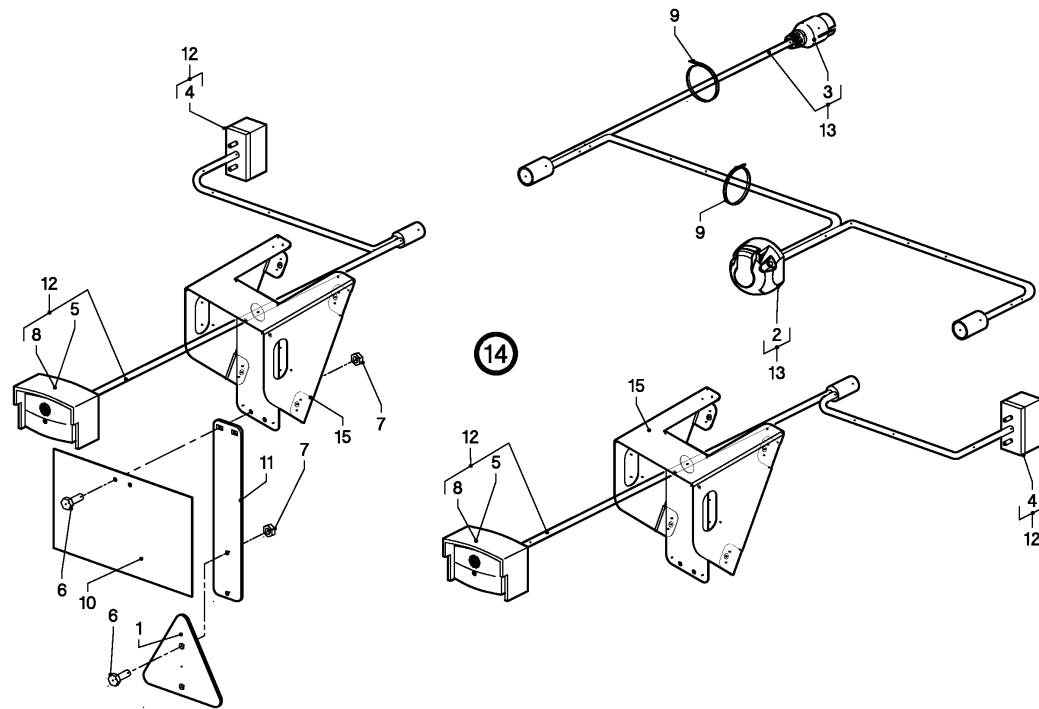

RV 1601 MKII BALEPACK / LIGHTING SET

02WR01-3-51

RV 1601 MKII BALEPACK / LIGHTING SET

PosNo.	Part No.	Qty.	Description	Remark
1	VG32102810	2	REFLECTOR, RED	
2	VG37803152	1	PLUG, ELEC. MALE	
3	VGBR804	1	7-PIN CONNECTOR	
4	VGGP620	2	LIGHTING	
5	VGGP621	2	LIGHT, TAIL, LH	
6	KG00980561	8	FLANGED BOLT M6X12 90	
7	KG01061161	8	LOCK NUT M6 8	
8	VGLG353		GLASS, LIGHT, TAIL,	
9	VGND9843	20	CABLE TIE TY-25M MIL-S-23190	
10	VRR0073301	1	PLATE	
11	VRR0805901	2	PLATE	
12	VGWP00145	2	KABEL SPATBORD	
13	VGWP00146	1	HOOFDKABEL	
14	VGWP00147	1	VERLICHTINGSSET	
15	VGWP141	2	STEUN