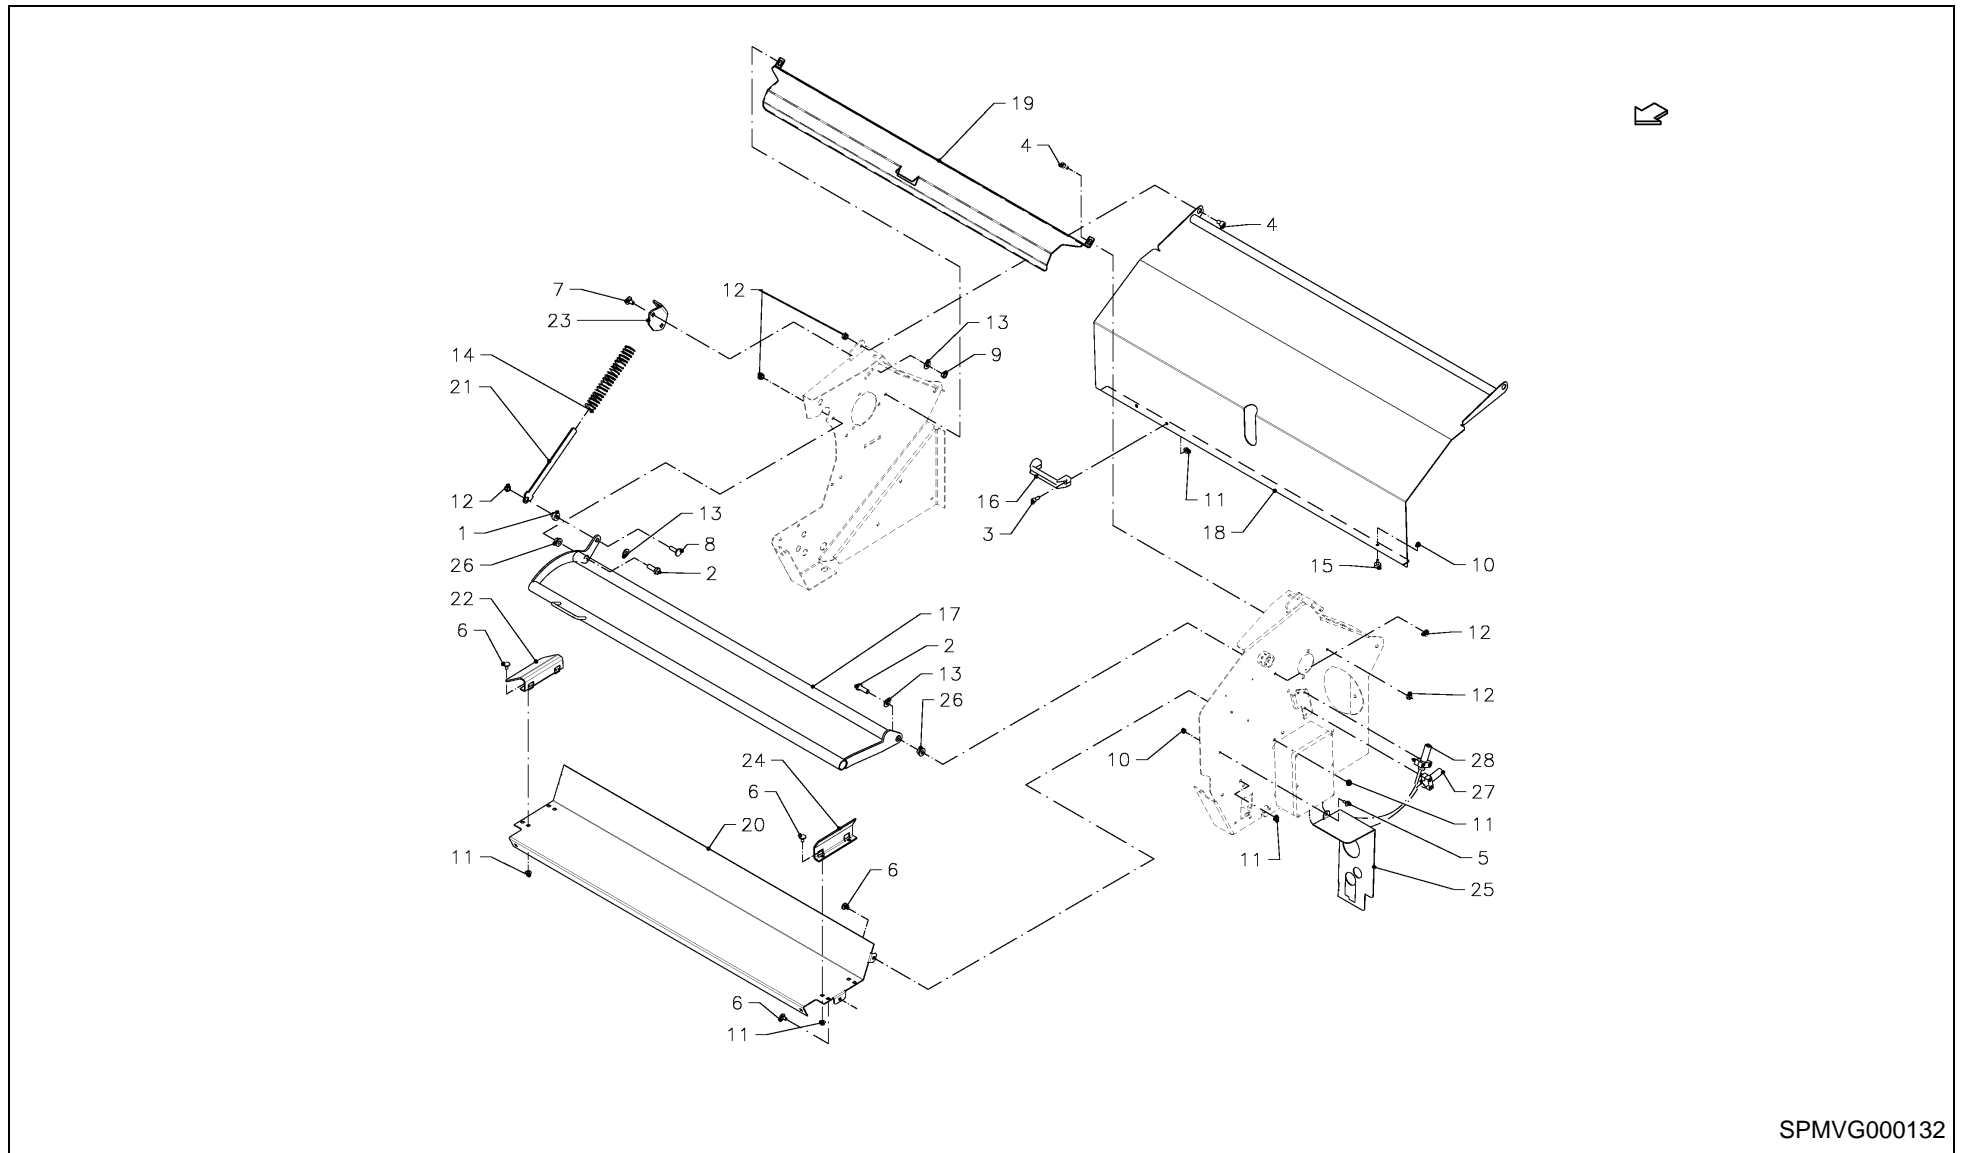

RV 1601 MKII BALEPACK / BRAKE

SPMVG000132

RV 1601 MKII BALEPACK / BRAKE

PosNo.	Part No.	Qty.	Description	Remark
1	VGDN807V	1	SLEEVE	
2	KG00456561	2	HEX. SCREW M10X30 10.9	
3	KG00545061	2	CHEESE HEAD SCREW M8X20 8.8	
4	KG00546661	4	CHEESE HEAD SCREW M10X16 8.8	
5	KG00637061	2	CARRIAGE BOLT M6X16 8.8	
6	KG00638961	10	CARRIAGE BOLT M8X16 8.8	
7	KG00641361	2	CARRIAGE BOLT M10X20 8.8	
8	KG00641661	1	CARRIAGE BOLT M10X35 8.8	
9	KG01052061	2	HEX. NUT M10 8	
10	KG01061161	4	LOCK NUT M6 8	
11	KG01061261	12	LOCK NUT M8 8	
12	KG01072361	7	LOCK NUT M10 8	
13	VGND3147V	4	LOCK WASHER VSF-10M	
14	VGZ364V	1	SPRING, COMPRESSION	
15	VRR0096801	2	STOP	
16	VRR0166601	1	HANDLE	
17	VGRL0137K0	1	FRAME	
18	VGRL04K0	1	COVER,	
19	VGRL133K0	1	PLATE	
20	VGRL134K0	1	HOLDER, NET ROLL	
20	VGRL140K0	1	PLATE	
22	VGRL147K0	1	PLATE	
23	VGRL16K0	1	SUPPORT	
24	VGRL232K0	1	PLATE	
25	VGRL49K0	1	PLATE	
26	UH300562	2	BUSHING Ø11X13-Ø19/9	
27	VNB0448973	1	SENSOR INDUCTIVE, L=1.2MTR.	
28	VNB0449173	1	SENSOR INDUCTIVE, L=0.6MTR.