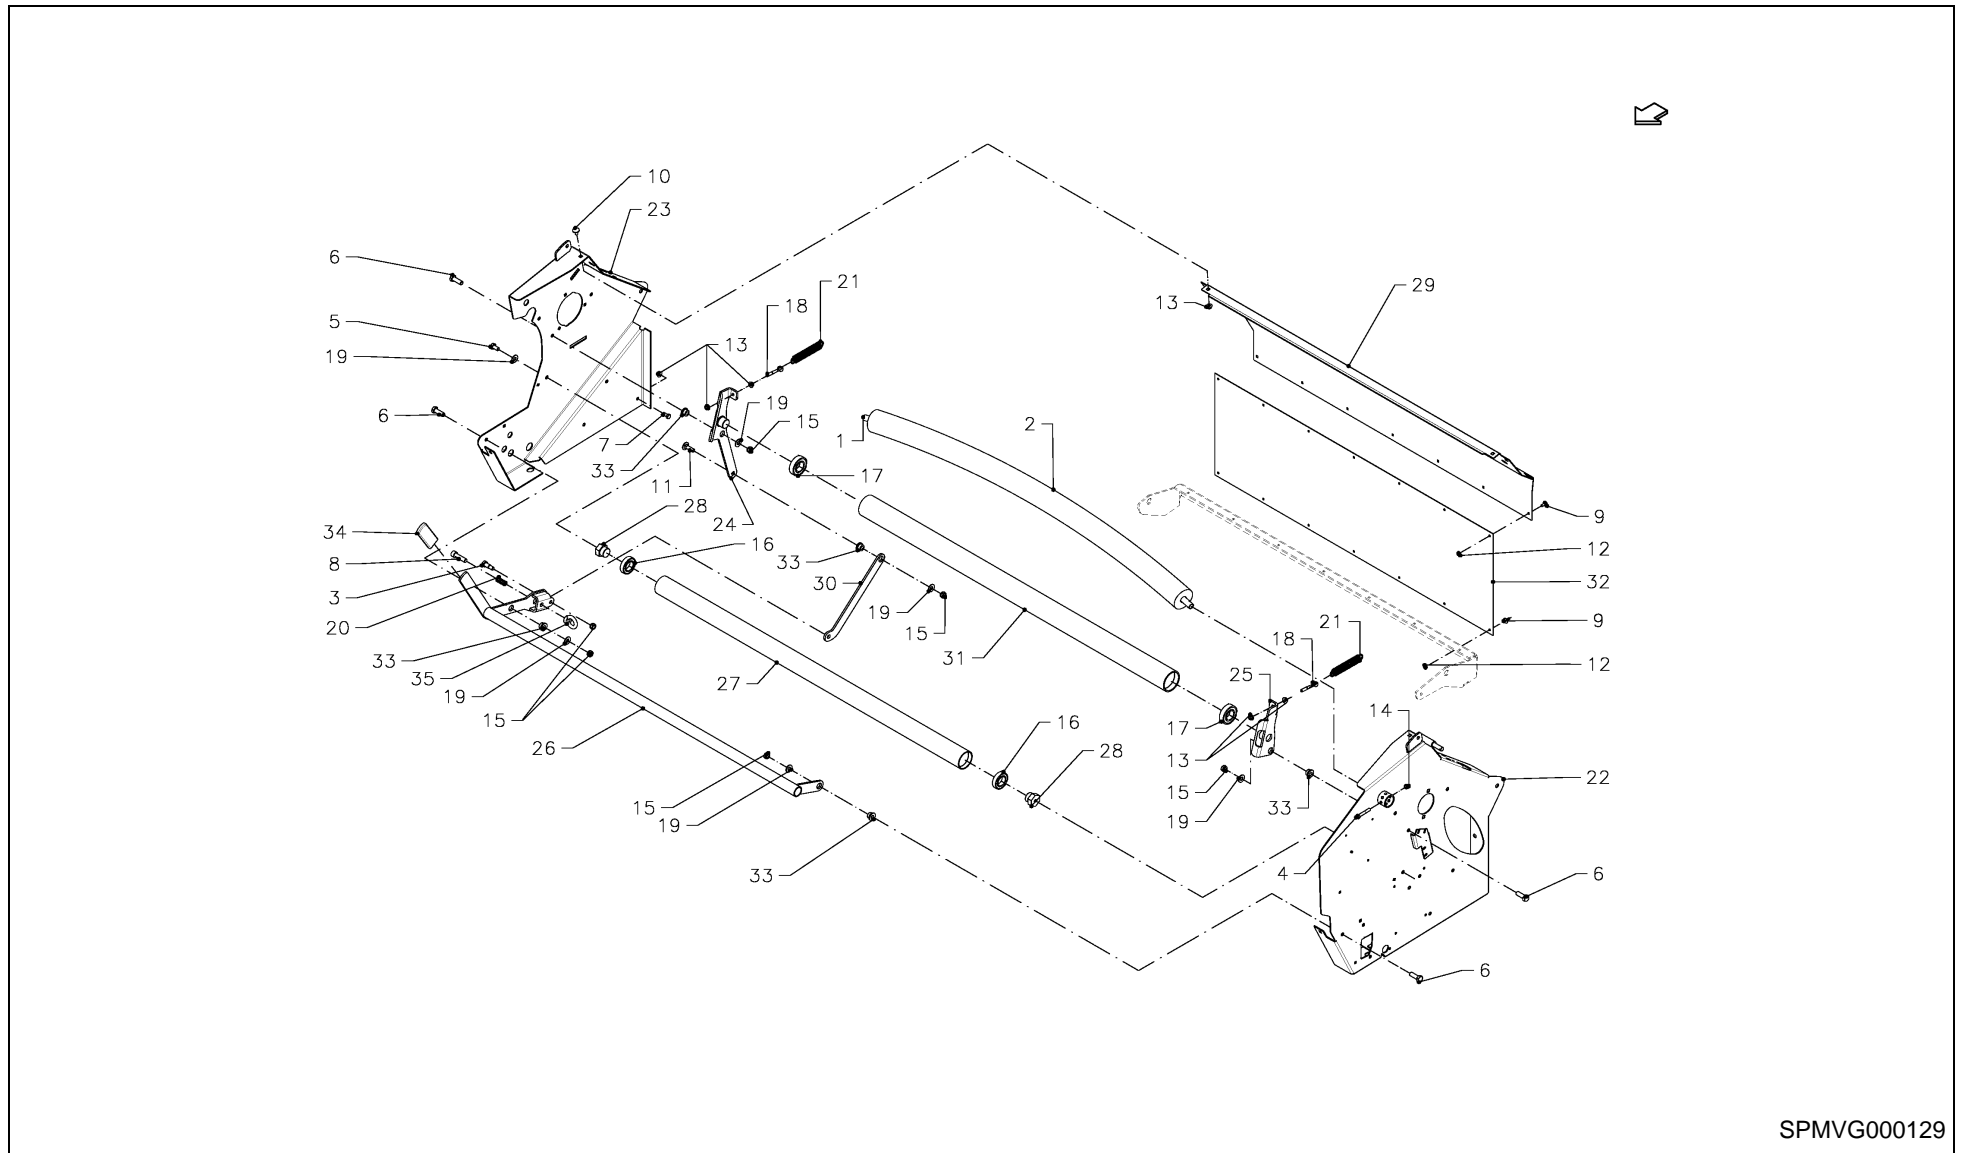

RV 1601 MKII BALEPACK / NET WRAP SET

SPMVG000129

RV 1601 MKII BALEPACK / NET WRAP SET

PosNo.	Part No.	Qty.	Description	Remark
1	VF16615222	1	SUPPORT TUBE	
2	KG00474361	1	HEX. SCREW M10X30 8.8	
3	VGEP227V	1	BOLT	
4	KG00353461	1	HEX. BOLT M8X50 8.8	
5	KG00474061	2	HEX. SCREW M10X20 8.8	
6	KG00474361	4	HEX. SCREW M10X30 8.8	
7	KG00471961	1	HEX. SCREW M8X20 8.8	
8	KG00549761	1	CHEESE HEAD SCREW M12X45 8.8	
9	KG00637061	14	CARRIAGE BOLT M6X16 8.8	
10	KG00638961	6	CARRIAGE BOLT M8X16 8.8	
11	KG00641661	1	CARRIAGE BOLT M10X35 8.8	
12	KG01061161	14	LOCK NUT M6 8	
13	KG01061261	11	LOCK NUT M8 8	
14	KG01072261	1	LOCK NUT M8 8	
15	KG01072361	6	LOCK NUT M10 8	
16	KG01357000	2	BALL BEARING 6006-2RS	
17	KG01380000	2	BALL BEARING 6206-2RS	
18	VGND1607V	2	BOLT, EYE	
19	VGND3147V	7	LOCK WASHER VSF-10M	
20	VGPZ170V	1	SPRING, COMPRESSION	
21	VGPZ302V	2	SPRING, EXTENSION	
22	VGRL0125K0	1	SUPPORT, LH	
23	VGRL0127K0	1	SUPPORT, RH	
24	VGRL0144K0	1	SUPPORT, RH	
25	VGRL0145K0	1	SUPPORT, LH	
26	VGRL0228K0	1	FRAME	
27	VGRL135K0	1	PIPE	
28	VGRL136V	2	HUB	
29	VGRL164K0	1	PLATE	
30	VGRL226K0	1	BAR, PUSH	
31	VGRL38V	1	PIPE	
32	VGRL54	1	PROTECTION CURTAIN	
33	UH300562	5	BUSHING Ø11X13-Ø19/9	
34	VGWA453	1	GRIP	
35	KG01094161	1	LIFTING EYE NUT M12 C15