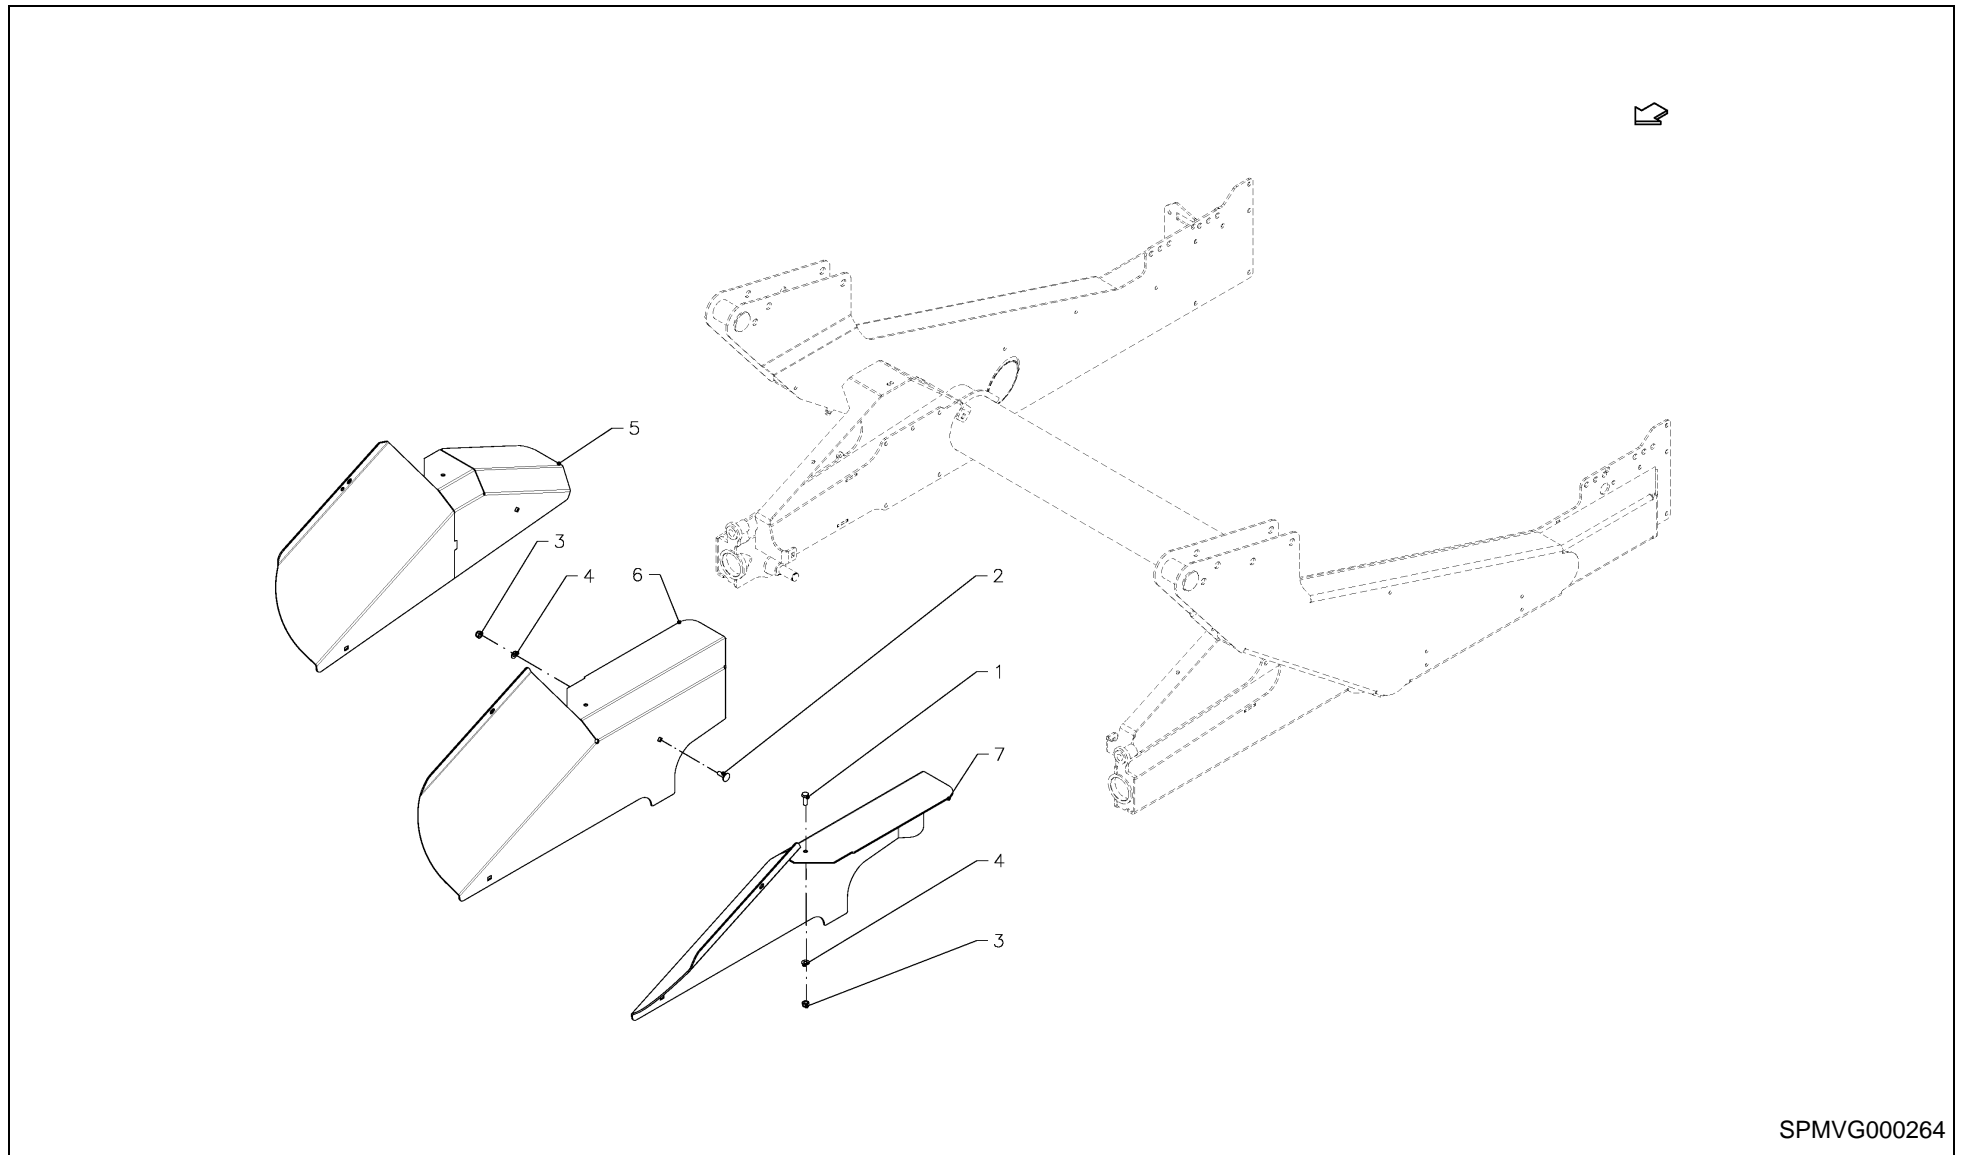

RV 1601 MKII BALEPACK / PLATE, GUIDE

SPMVG000264

RV 1601 MKII BALEPACK / PLATE, GUIDE

PosNo.	Part No.	Qty.	Description	Remark
1	KG00474361	4	HEX. SCREW M10X30 8.8	
2	KG00641561	1	CARRIAGE BOLT M10X30 8.8	
3	KG01067661	10	LOCK NUT M10 8	
4	KG01267461	10	WASHER M10	
5	UH444381-K	1	PLATE GUIDING 3D RH	BP 3D
6	VGWP0114K0	1	PLATE, RH	
7	VGWP0115K0	1	PLATE, LH