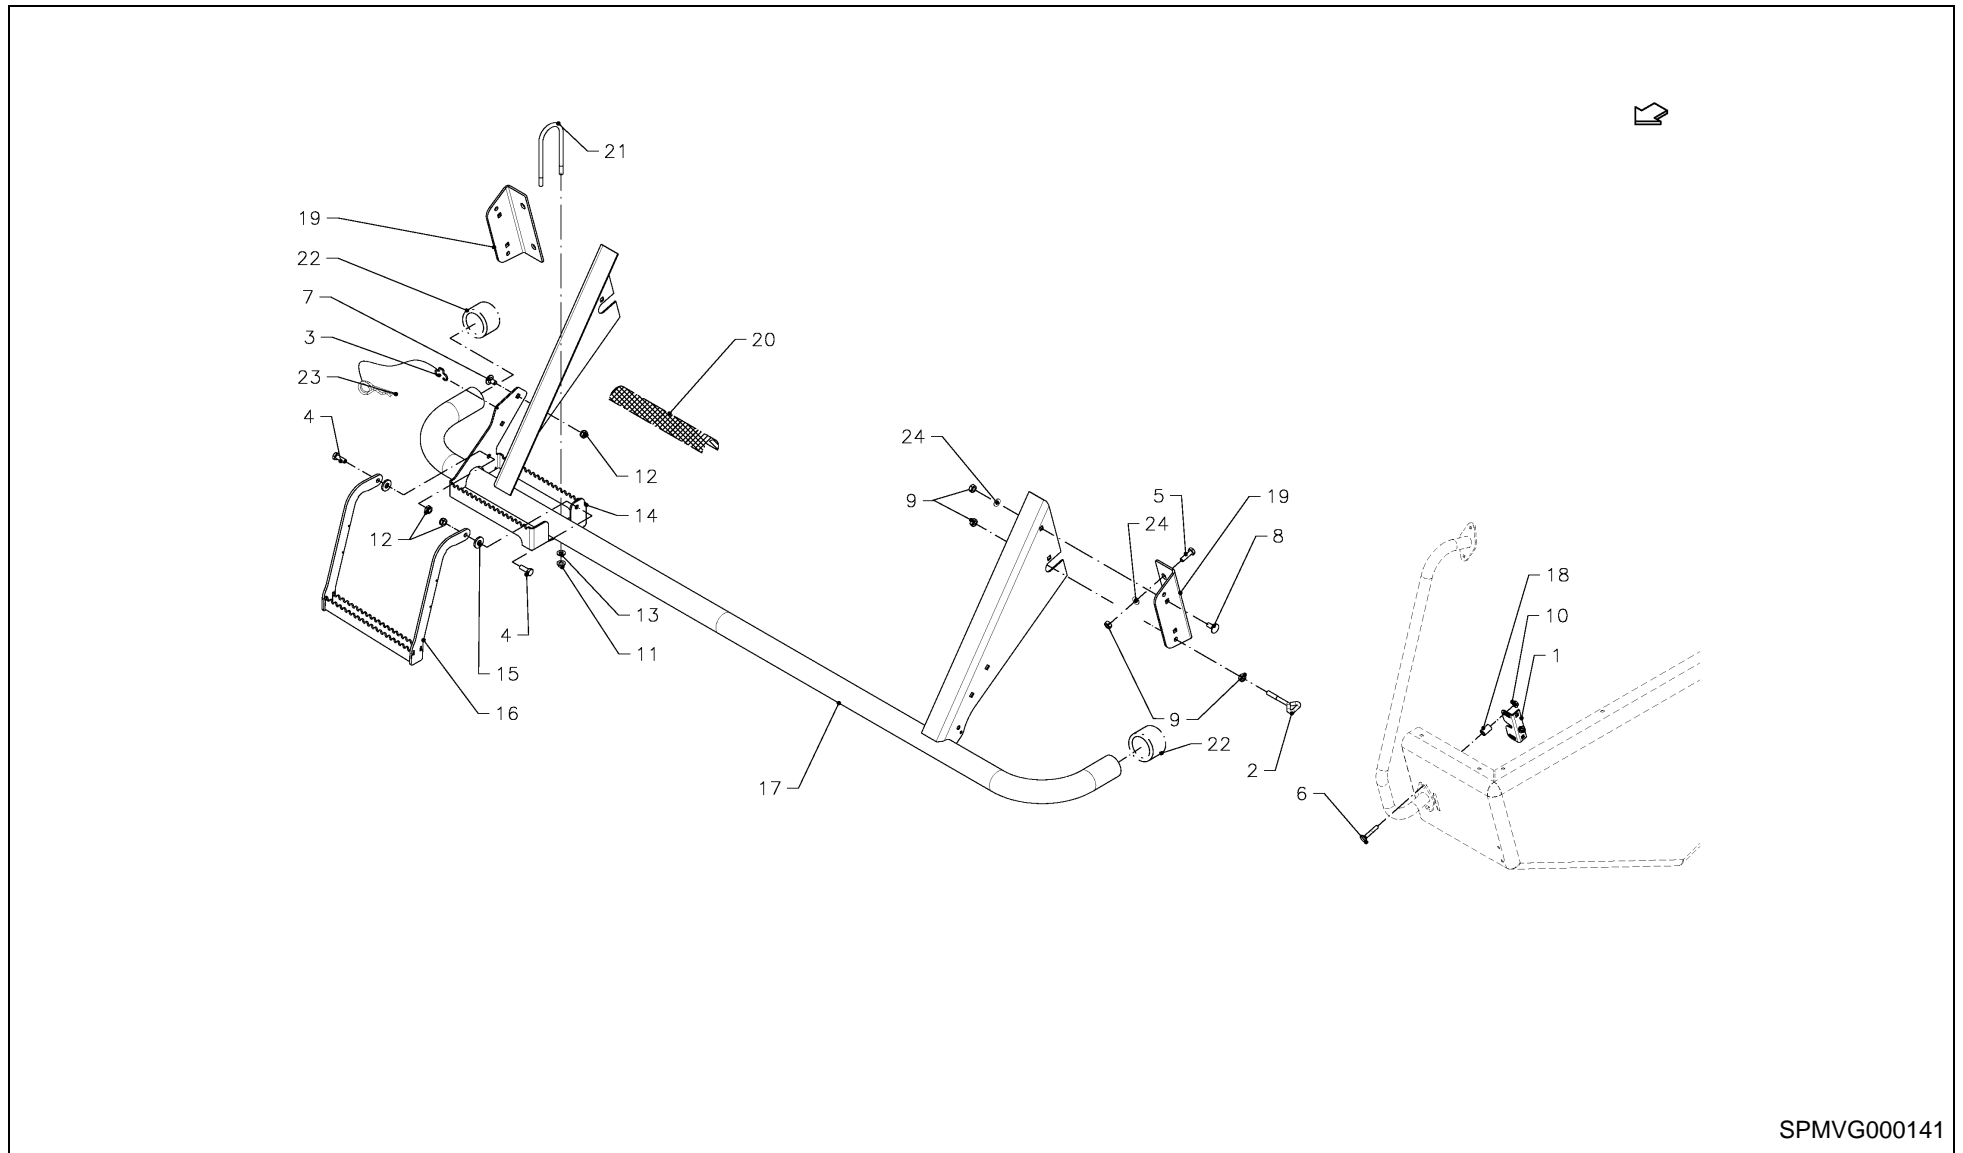

RV 1601 MKII BALEPACK / RAIL, GUARD

SPMVG000141

RV 1601 MKII BALEPACK / RAIL, GUARD

PosNo.	Part No.	Qty.	Description	Remark
1	VF16611457	2	FOLDING FASTENER	
2	VGBR739V	2	BOLT, EYE	
3	VGEP381V	1	BEVESTIGINGSRING	
4	KG00474361	2	HEX. SCREW M10X30 8.8	
5	KG00474461	4	HEX. SCREW M10X35 8.8	
6	KG00639661	4	CARRIAGE BOLT M8X50 8.8	
7	KG00641361	2	CARRIAGE BOLT M10X20 8.8	
8	KG00641461	4	CARRIAGE BOLT M10X25 8.8	
9	KG01052061	12	HEX. NUT M10 8	
10	KG01061261	4	LOCK NUT M8 8	
11	KG01061361	2	LOCK NUT M10	
12	KG01072361	4	LOCK NUT M10 8	
13	KG01267461	2	WASHER M10	
14	VGRL0301K0	1	STEP	
15	VGTH100V	2	WASHER, PLAIN 5X12.5X30	
16	VGWA01423K0	1	STEP	
17	VGWA02138K1	1	RAIL, GUARD	
18	VGWA956V	4	SLEEVE	
19	VGWA997K0	2	SUPPORT	
20	VR39000001	1	BANDE	
21	VGND90031V	1	BRACE	
22	VGND9381	2	CAP, PLASTIC	
23	VGpz00160V	1	SPRING CLIP ASSY DIAM, 3MM	
24	VGND3147V	8	LOCK WASHER VSF-10M