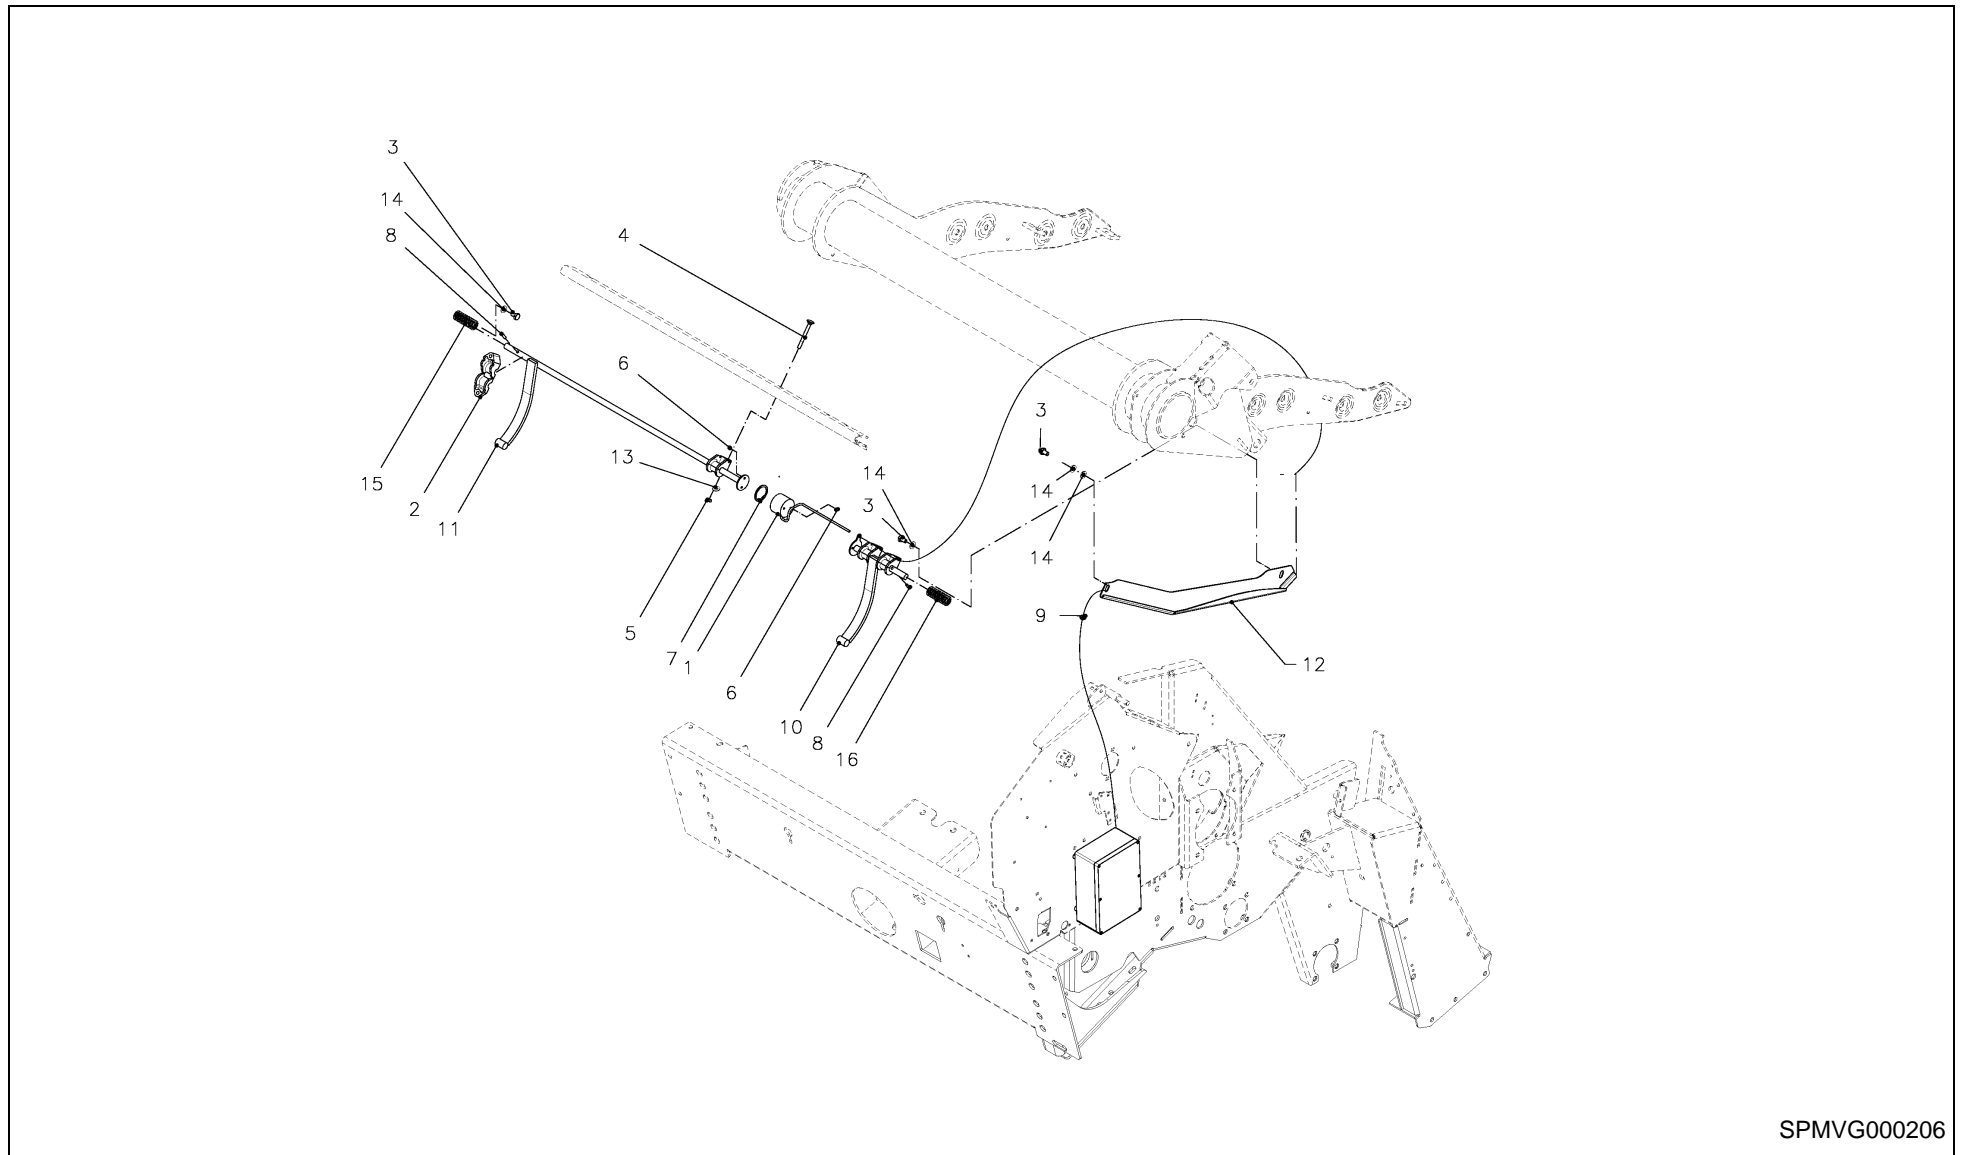

RV 1601 MKII BALEPACK / INDICATOR

SPMVG000206

RV 1601 MKII BALEPACK / INDICATOR

PosNo.	Part No.	Qty.	Description	Remark
1	VNB0431373	1	SENSOR ASSY ANG 90DEG L=2.5M	
2	VGBR785	4	BRACKET	
3	KG00473961	4	HEX. SCREW M10X16 8.8	
4	KG00640261	4	CARRIAGE BOLT M8X80 8.8	
5	KG01051961	4	HEX. NUT M8 8	
6	KG01067261	4	ZELFB.MOER M5/8 VERZ. NYLOC	
7	KG01128700	1	CIRCLIP-B 47 X 1.75	
8	KG01189262	2	TENSION PIN 6X24	
9	VGND9844	1	SLEEVE	
10	VGWA0523	1	INDICATOR, LH	
11	VGWA0524	1	INDICATOR, RH	
12	VGWA1159	1	GUIDE, CABLE	
13	VGND3146V	4	LOCK WASHER VSF-8	
14	VGND3147V	4	LOCK WASHER VSF-10M	
15	VGPZ100	1	SPRING, TORSION, RH	
16	VGPZ99	1	SPRING, TORSION, LH