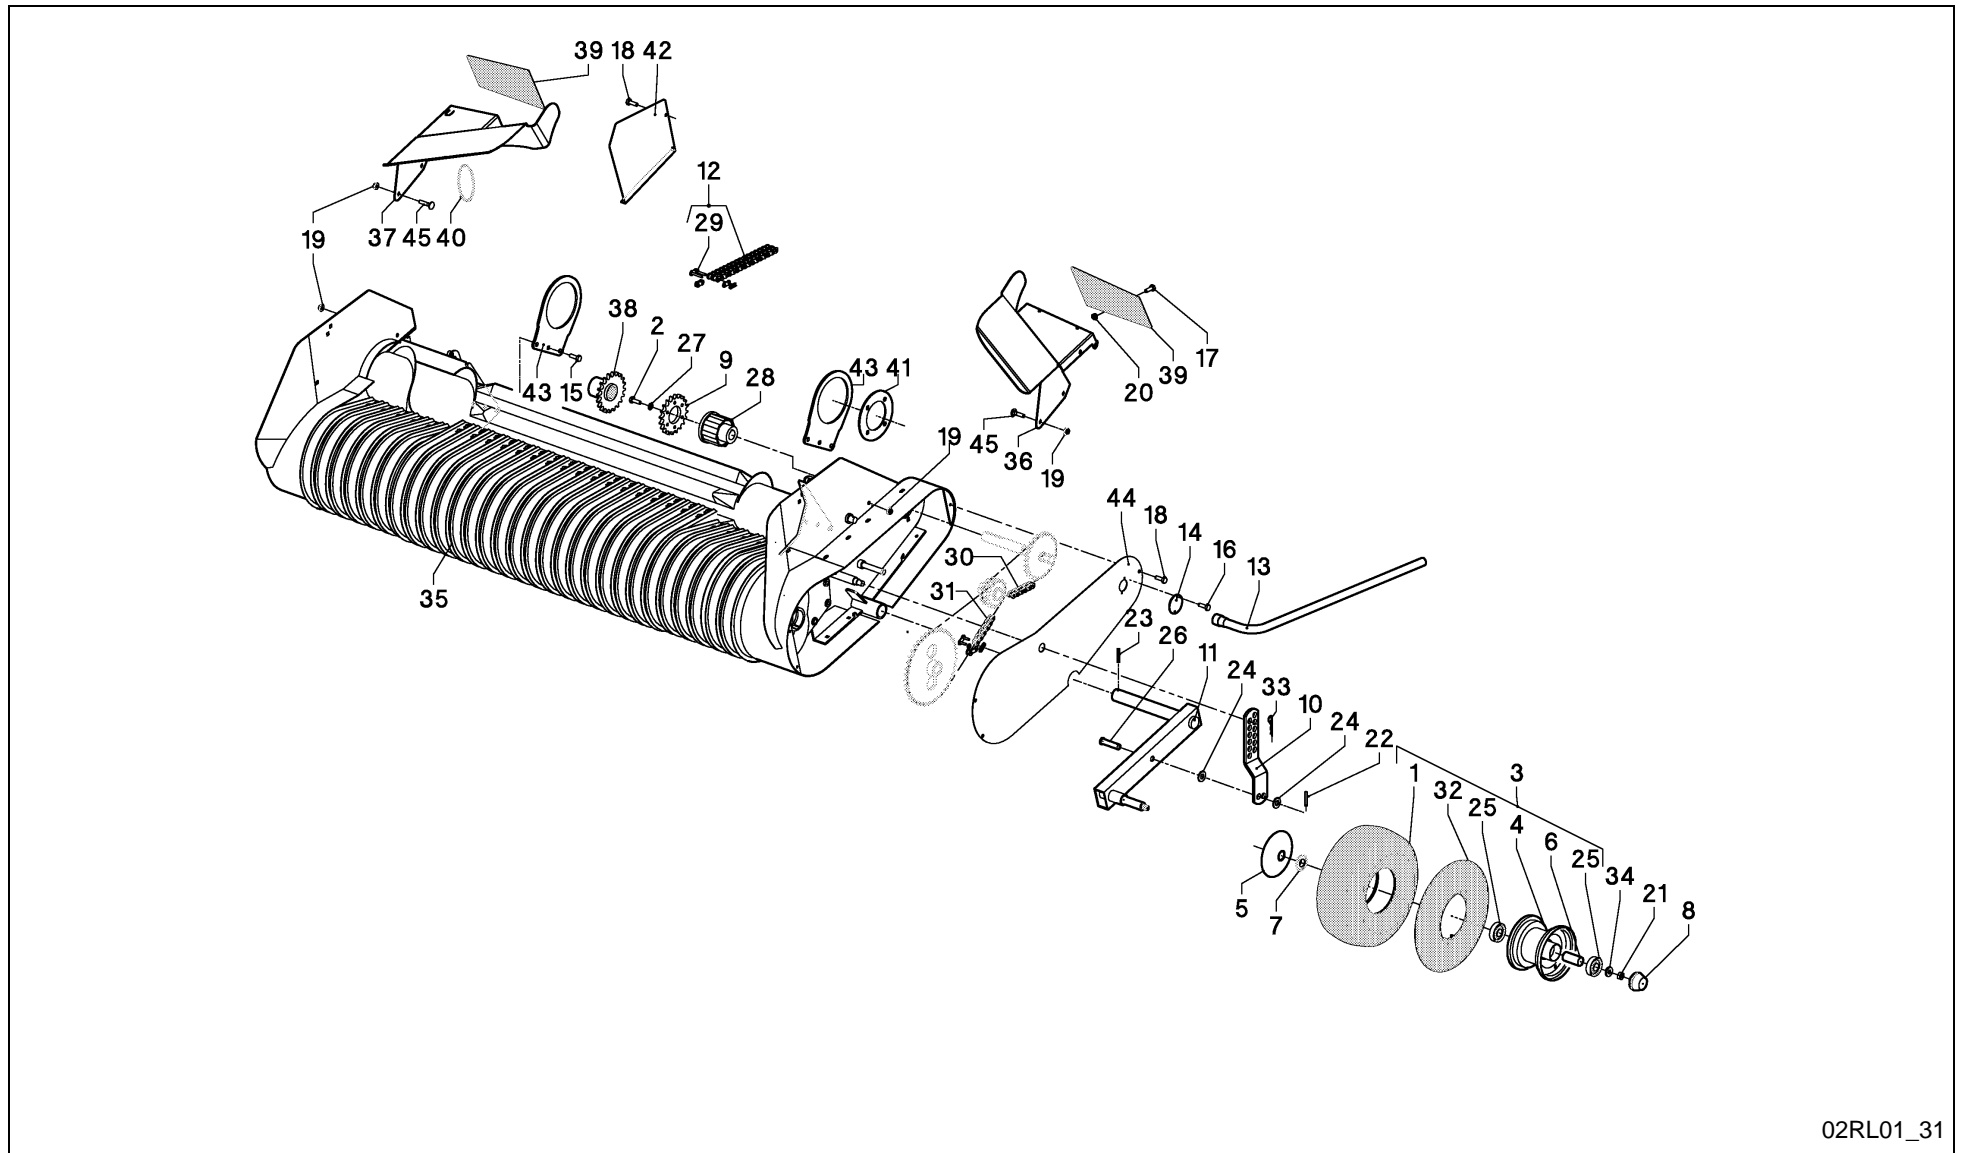

RV 1601 MKII BALEPACK / DRIVE (WPU)

02RL01_31

RV 1601 MKII BALEPACK / DRIVE (WPU)

PosNo.	Part No.	Qty.	Description	Remark
1	VF01141364	2	TYRE	
2	VF01173381	6	HEX.HEAD SCREW	
3	VF06564733	2	WHEEL	
4	VF06564735	2	JANTE	
5	VF06564747	2	COVERING DISC	
6	VF06567491	2	SPACER	
7	VF06567492	2	GASKET	
8	VF06580546	2	CAP	
9	VG13813004	1	SPROCKET Z=20	
10	VF16514204	2	PERFORATED RAIL	
11	VF16618815	2	AXLE LINK	
12	VG17654007	1	CHAIN, ROLLER, DUPLEX	
13	VGBR0755	1	SPANNER	
14	VGEP402V	1	ACCESS COVER	
15	KG00476561	6	HEX. SCREW M12X30 8.8	
16	KG00745463	2	TAPPING SCREW 6.3X13 4.8	
17	KG00981261	4	FLANGED BOLT M8X20 90	
18	KG01000661	5	FLANGED BOLT M8X15	
19	KG01061361	8	LOCK NUT M10	
20	KG01072261	4	LOCK NUT M8 8	
21	KG01072461	1	LOCK NUT M12 8	
22	KG01186562	2	TENSION PIN 4X30	
23	KG01192062	2	TENSION PIN 8X50	
24	KG01267761	2	WASHER M16	
25	KG01378900	4	BALL BEARING 6205-2RS	
26	VGMT97V	2	PIN	
27	VGND3146V	6	LOCK WASHER VSF-8	
28	VGND94058	1	SLIP CLUTCH ASSY	
29	VGND96086	1	LINK, DUPL.	
30	VGND96098	1	CHAIN, ROLLER, SIMPLEX	
31	VGND96107	1	CHAIN, ROLLER, SIMPLEX	
32	VGND9779	2	TUBE 15X6.00	
33	VGPZ160V	2	SPRING CLIP DIAM 3MM	
34	VGTH100V	2	WASHER, PLAIN 5X12.5X30	
35	VGWA00887	1	PICK-UP ASSY, WIDE	
36	VGWA01177	1	GUIDE FOURRAGE LH	
37	VGWA01178	1	GUIDE FOURRAGE RH	
38	VGWA056	1	SPROCKET	
39	VGWA1249	2	PLATE, RUBBER	
40	VGWA1250	1	RUBBER