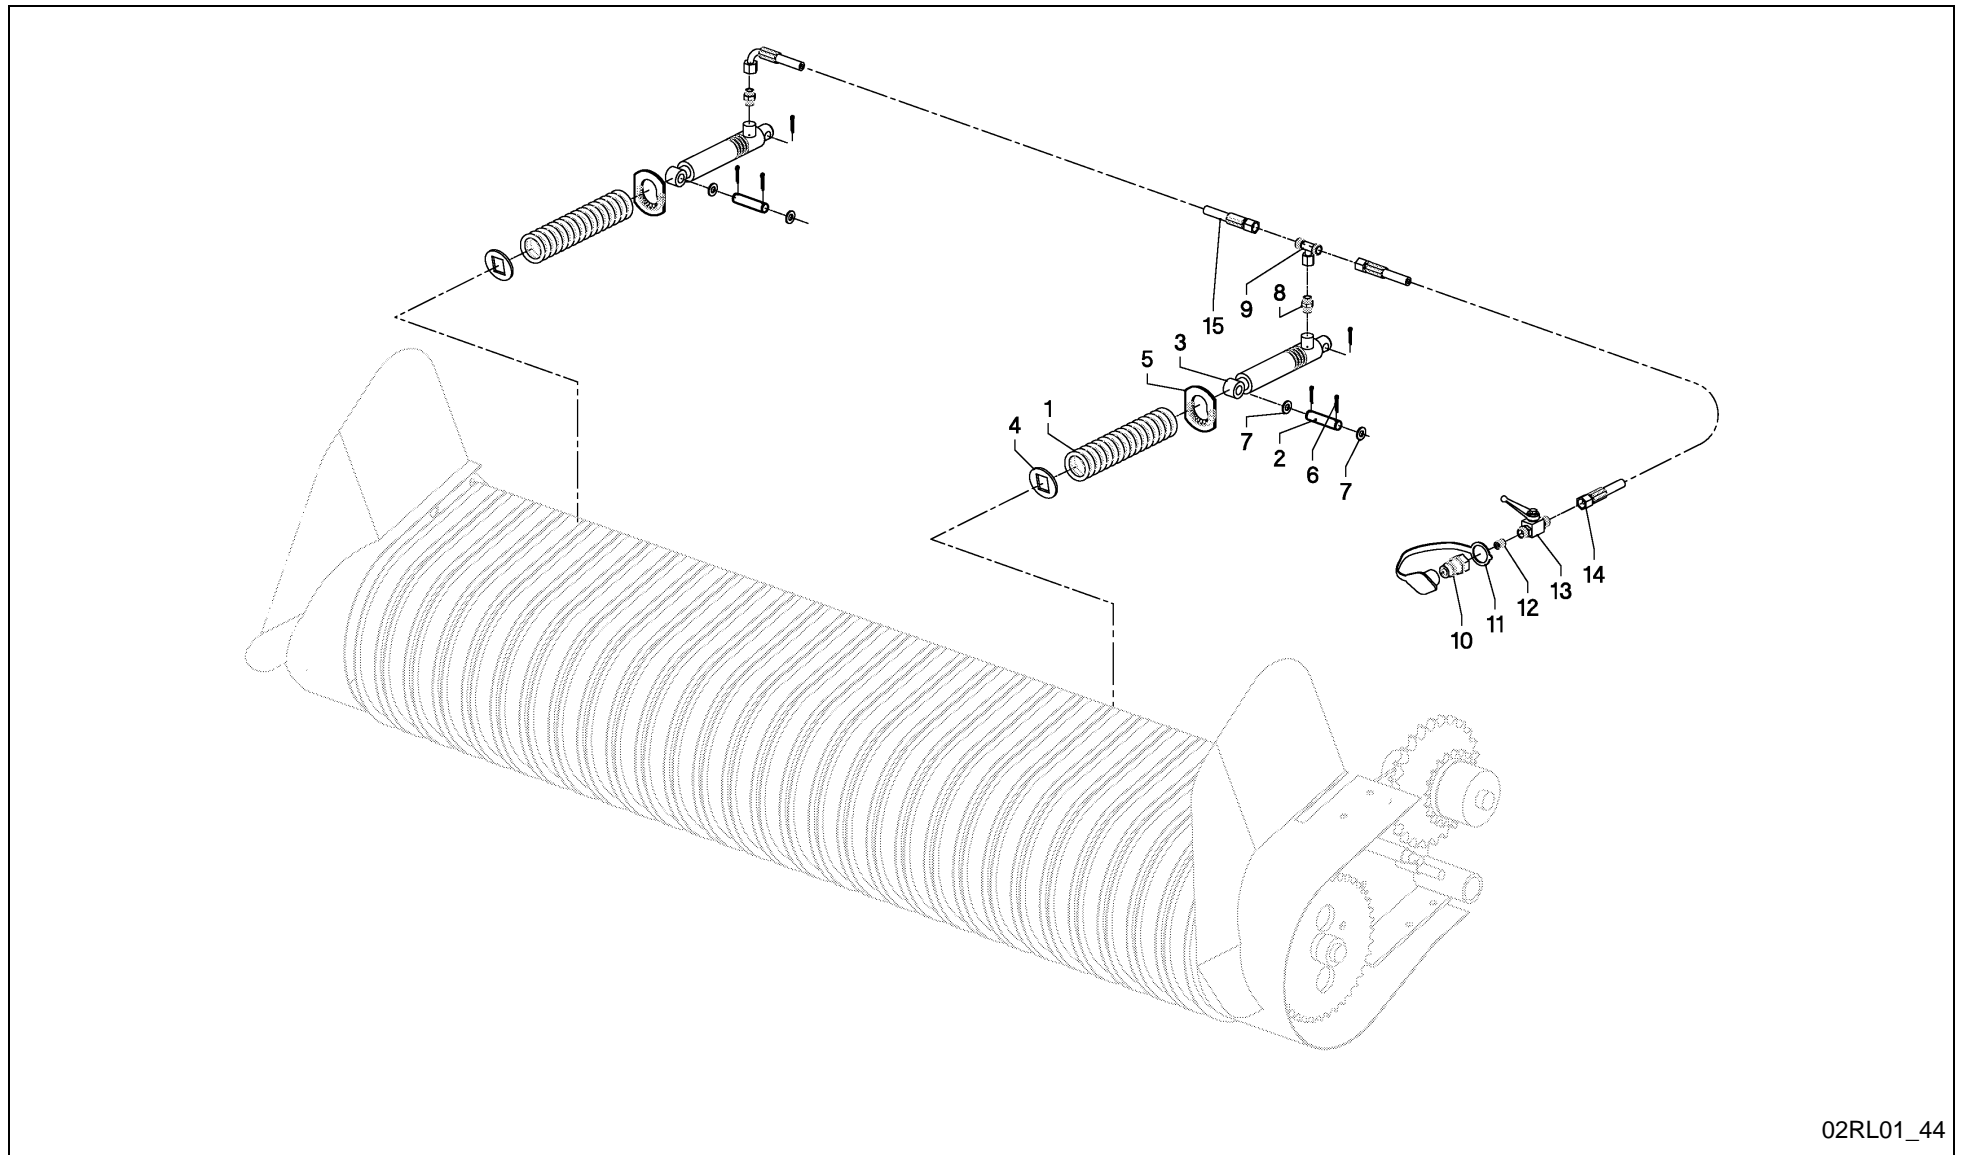

RV 1601 MKII BALEPACK / CYLINDER, PICK-UP (R + XL-R)

02RL01_44

RV 1601 MKII BALEPACK / CYLINDER, PICK-UP (R + XL-R)

PosNo.	Part No.	Qty.	Description	Remark
1	VF06215425	2	COMPRESSION SPRING	
2	VF06576501	2	PIN	
3	VF16514629	2	HYDR. RAM	
4	VF16519184	2	WASHER/DISC/PLATE	
5	VF16618323	2	CLIP	
6	KG01251561	6	SPLIT PIN 4X25 ST	
7	KG01267761	4	WASHER M16	
8	VGND92114V	2	STUD COUPLING, MALE	
9	VGND92154V	1	STUD COUPLING, T-	
10	VGTP00512	1	PLUG ASSY, QUICK-DISCONN.	
11	VGND9607	1	COVER, DUST	
12	VGTP438	1	THROTTLE 0.8MM	
13	VGWA00659	1	VALVE ASSY, SHUT-OFF	
14	VGWA548	1	HOSE, HP	
15	VGWA549	1	HOSE, HP