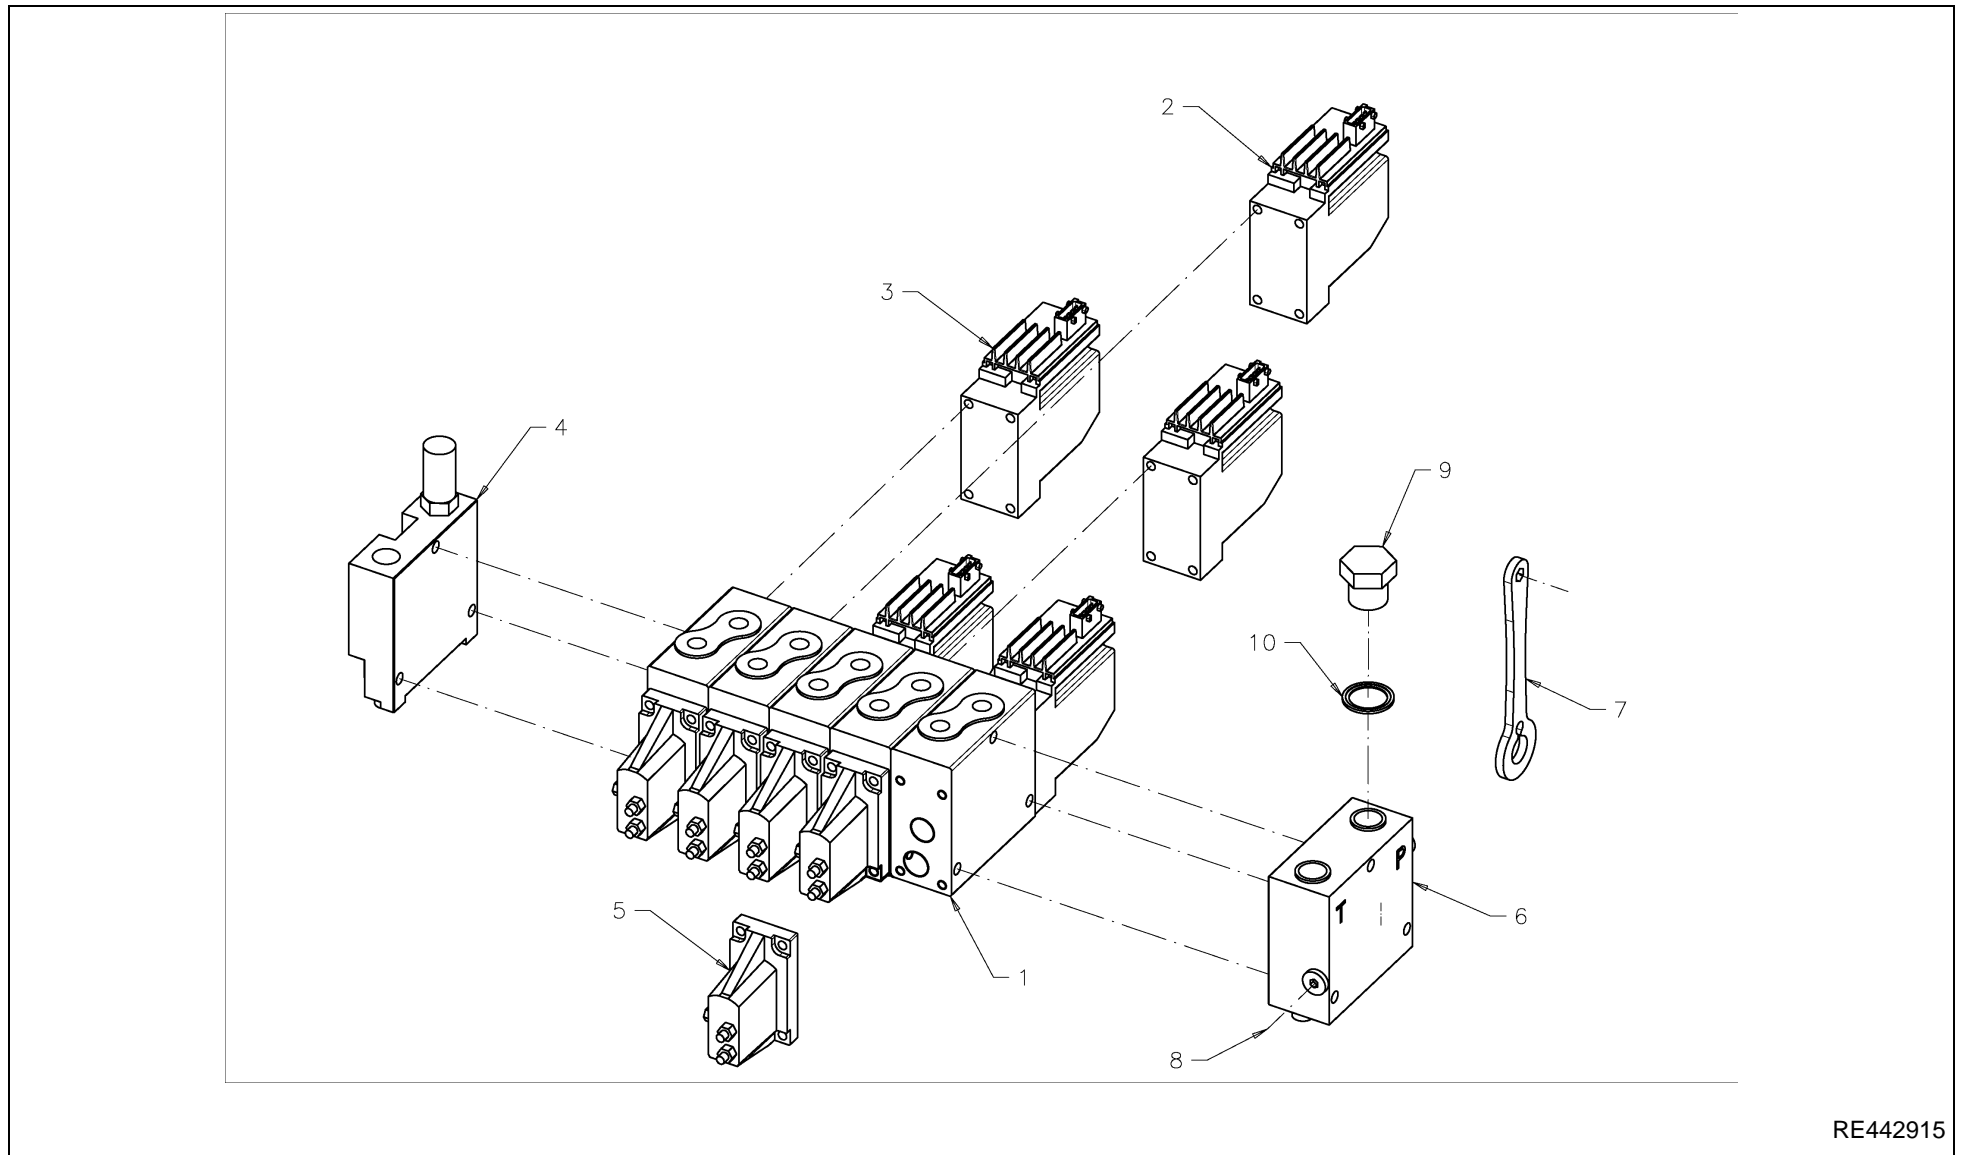

RV 1601 MKII BALEPACK / BODY, VALVE

RE442915

RV 1601 MKII BALEPACK / BODY, VALVE

PosNo.	Part No.	Qty.	Description	Remark
1	UH444774	1	VALVEBLOCK BP130 STD 5SL 159H0551	
2	UH442934	4	EL.ACTUATOR PVG 32 PVEO_4901 (AMP)	
3	UH442936	1	EL.ACTUATION PVG 32 PVEB_4921 (AMP)	
4	UH442941	1	END PLATE W/PRESSURE PROT. DANF. PVG 32	
5	UH442920	5	LEVER HOUSING DANFOSS PVG 32	
6	UH442937	1	PUMP SIDE MODULE PVP DANFOSS PVG 32	
7	UH442927	1	STICK	
8	UH442938	1	PLUG KIT FOR CLOSING CENTER PVG32	
9	UH306573	1	PLUG 3/4" BSP	
10	UH306757	1	BOND SEAL 3/4"