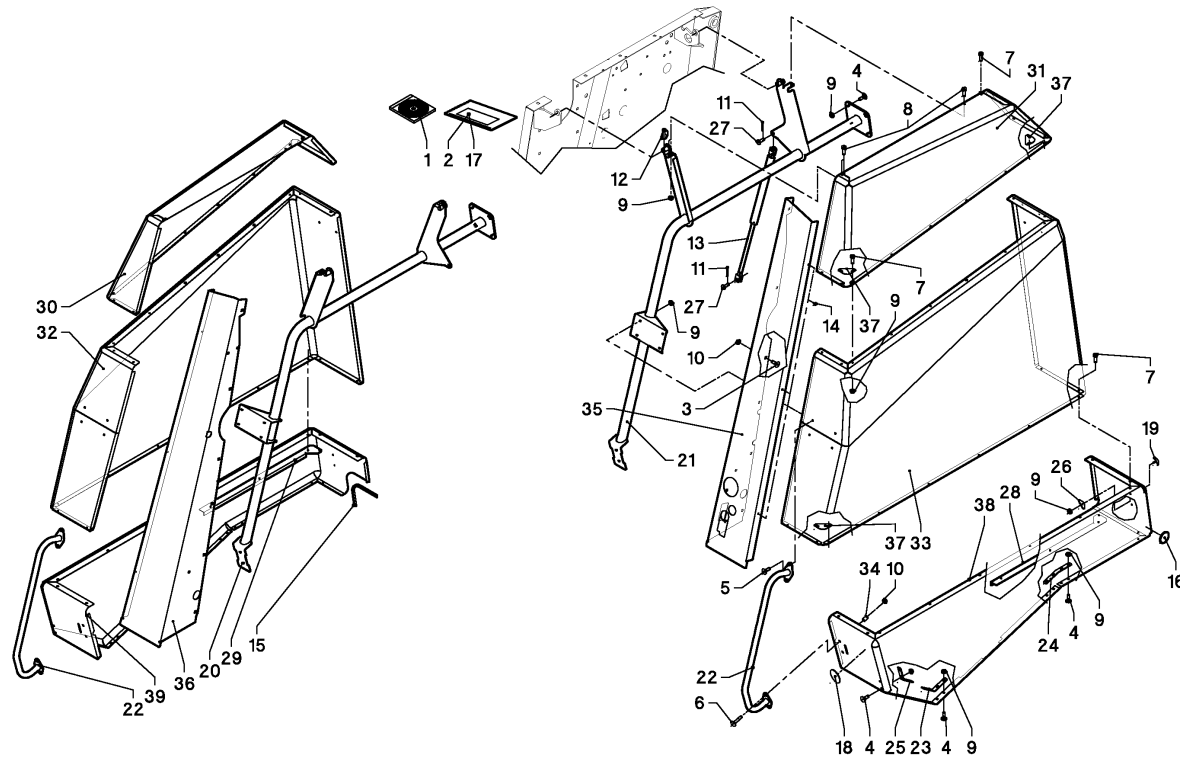

RV 1601 MKII BALEPACK / PROTECTION

02WR01-3-52

RV 1601 MKII BALEPACK / PROTECTION

PosNo.	Part No.	Qty.	Description	Remark
1	VNB2822600	1	CD-ROM (SPARE-PARTS)	
2	VGG0604RVW(3)	1	OPERATION MANUAL	
3	VGGM152V	12	CARRIAGE BOLT, SPEC. M8X18	
4	KG00637061	36	CARRIAGE BOLT M6X16 8.8	
5	KG00637161	4	CARRIAGE BOLT M6X20 8.8	
6	KG00639661	4	CARRIAGE BOLT M8X50 8.8	
7	KG00980561	46	FLANGED BOLT M6X12 90	
8	KG00980761	6	FLANGED BOLT M6X20 90	
9	KG01061161	98	LOCK NUT M6 8	
10	KG01061261	16	LOCK NUT M8 8	
11	KG01249761	4	SPLIT PIN 3.2X20 ST	
12	VGND90003V	4	LINCH PIN 4MM	
13	VGND90028	2	SPRING, GAS	
14	VGND95049	6	BUFFER, RUBBER	
15	VGND98110		BUFFER, PROFILE	GIVE LENGTH WHEN ORDERING
16	VGND9889	4	REFLECTOR, YELLOW	
17	VGP0605RW(3)	1	PARTS BOOK	
18	VRR0298401	2	REFLECTOR, WHITE	
19	VGWA01002K0	6	GUARD	
20	VGWA0960K0	1	FRAME, RH	
21	VGWA0961K0	1	FRAME, LH	
22	VGWA0991K0	2	BRACE	
23	VGWA1014K0	2	STRIP	
24	VGWA1015K0	2	STRIP	
25	VGWA1019K0	2	STRIP	
26	VGWA1038V	6	RING	
27	VGWA1040V	4	PIN	
28	VGWA1075K0	1	PLATE, LH	
29	VGWA1076K0	1	PLATE, RH	
30	VGWA950K0	1	GUARD, PROTECT., RH, UPPER	
31	VGWA951K0	1	GUARD, PROTECT., LH, UPPER	
32	VGWA952K1	1	GUARD, PROTECT., RH, CTR.	
33	VGWA953K1	1	GUARD, PROTECT., LH, CTR.	
34	VGWA956V	4	SLEEVE	
35	VGWA957	1	COVER, LH	
36	VGWA958	1	COVER, RH	
37	VGWA989V	8	PLATE	
38	VGWP47K1	1	SCHERMPLAAT	
39	VGWP48K1	1	GUARD, PROTECT.