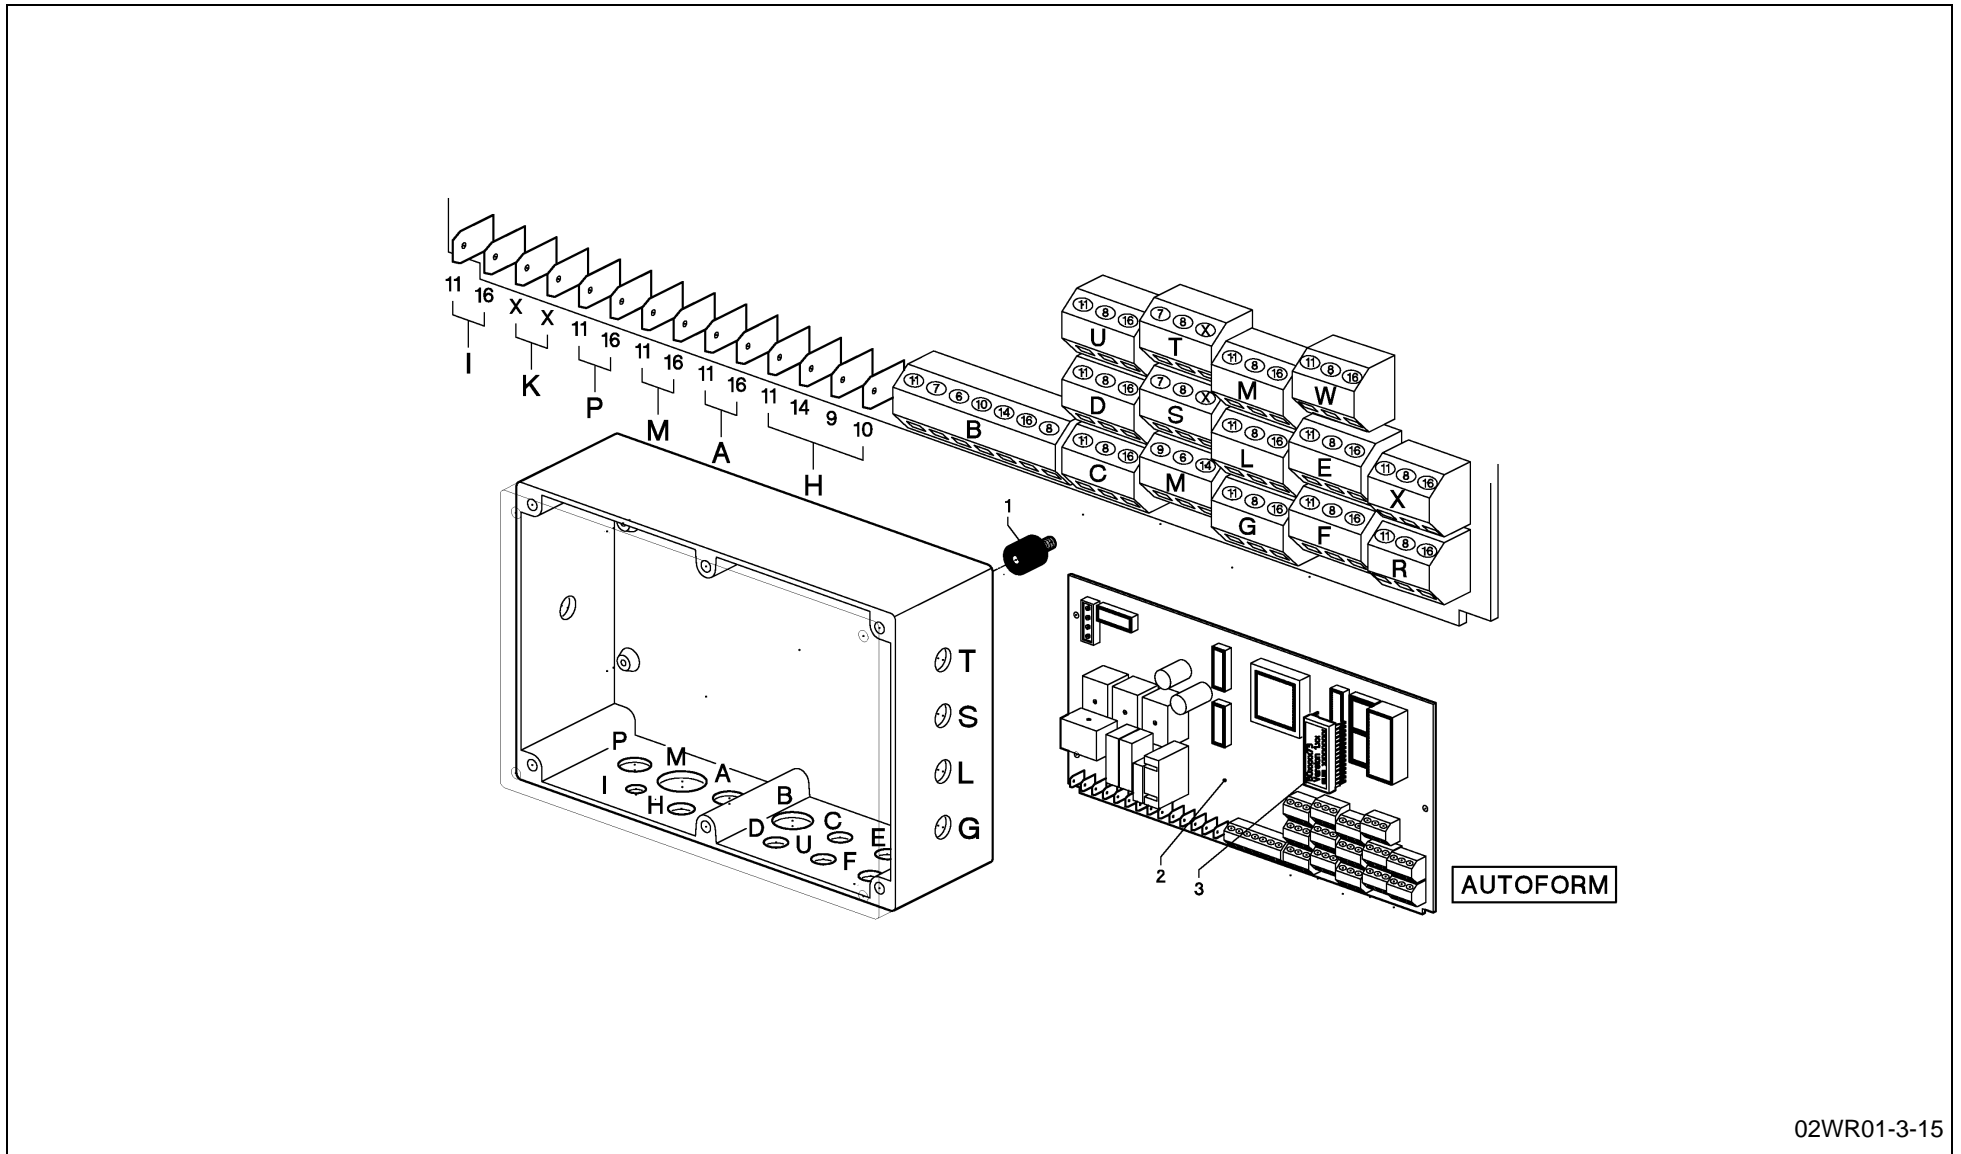

RV 1601 MKII BALEPACK / CONNECTIONS, ELEC.

02WR01-3-15

RV 1601 MKII BALEPACK / CONNECTIONS, ELEC.

PosNo.	Part No.	Qty.	Description	Remark
1	VNB0071173	4	RUBBER, SHOCK ABSORBING	
2	VNB0422473	1	PCB WA-VAR / WG VAR	
3	VNBXXXXX73	1	EPROM	GIVE XXXX WHEN ORDERING