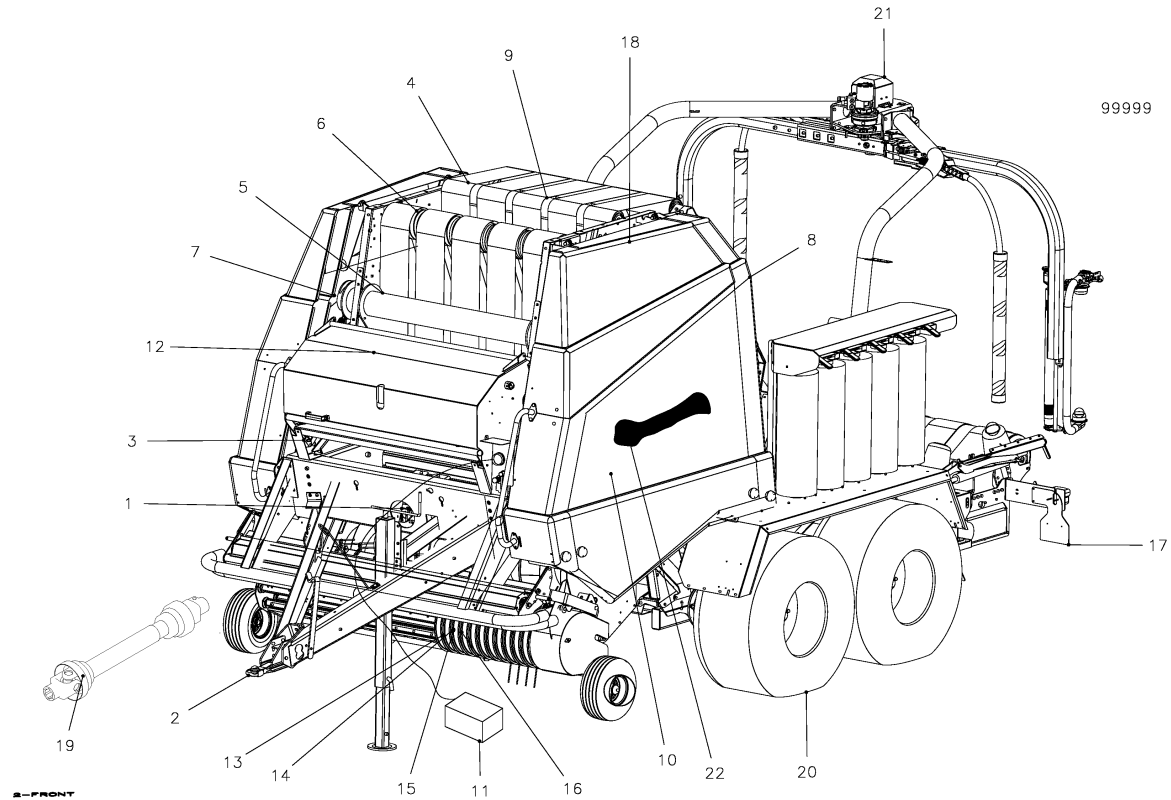

RV 1601 MKII BALEPACK / Table of Contents

PosNo.	Assembly group	Page
21	SENSOR BRACKETS	80
21	CONTROL BOX	81
21	HYDRAULICS	82
21	HYDRAULICS BP 3D	83
21	RF FILMBREAKKIT BP 3D	84
21	BODY, VALVE	85
21	CONNECTIONS, ELEC., WRAPPER	86
21	SENSOR ASSY	87
21	LIGHTING SET	88
21	BALE FALL GUIDE	89
21	TABLE SPEED REDUCTION KID	90
21	DECAL SCHEME WRAPPER	91
22	DECAL SCHEME	92
99999	LUBRICATION SYSTEM	93
99999	OIL FLOW DIVIDER	94
99999	DETACHING SET	95
99999	BALE TURNER	96
99999	OPTIONS VARIOUS	97