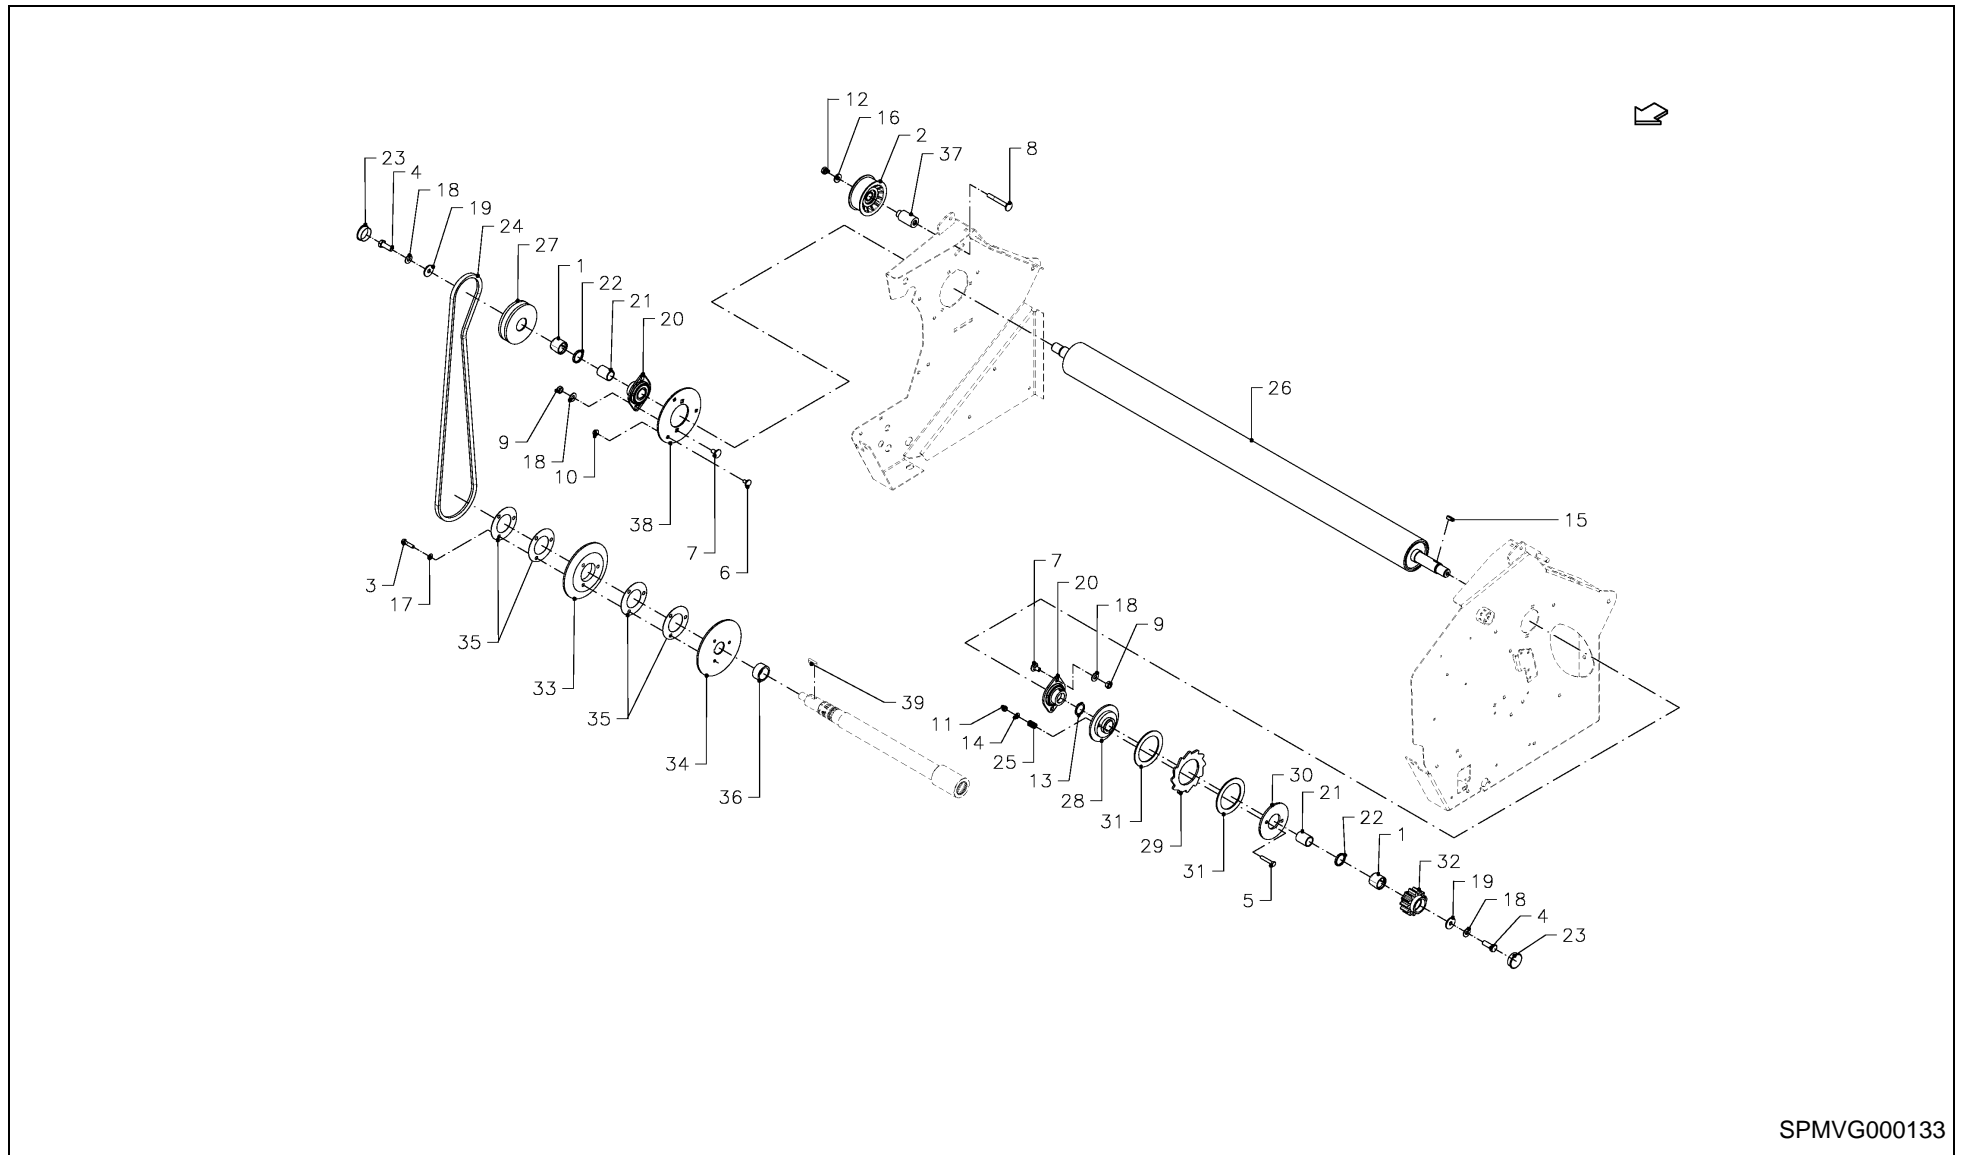

RV 1601 MKII BALEPACK / DRIVE

SPMVG000133

RV 1601 MKII BALEPACK / DRIVE

PosNo.	Part No.	Qty.	Description	Remark
1	AC674143	2	INA FREE WHEEL HFL 3030	
2	VGBE039	1	ROLLER, TENSIONER	
3	KG00353161	3	HEX. BOLT M8X35 8.8	
4	KG00474361	2	HEX. SCREW M10X30 8.8	
5	KG00472561	2	HEX. SCREW M8X45 8.8	
6	KG00638961	3	CARRIAGE BOLT M8X16 8.8	
7	KG00641361	4	CARRIAGE BOLT M10X20 8.8	
8	KG00642661	1	CARRIAGE BOLT M10X90 8.8	
9	KG01052061	4	HEX. NUT M10 8	
10	KG01061261	3	LOCK NUT M8 8	
11	KG01072261	2	LOCK NUT M8 8	
12	KG01072361	3	LOCK NUT M10 8	
13	KG01099000	1	CIRCLIP-A 30 X 2	
14	KG01267361	2	WASHER M8	
15	KG01306400	1	KEY 8X7X20	
16	VGMH416V	1	WASHER, PLAIN 3X10.5X26	
17	VGND3146V	3	LOCK WASHER VSF-8	
18	VGND3147V	6	LOCK WASHER VSF-10M	
19	VGND3177V	2	WASHER, PLAIN	
20	VGND5141	2	CUSHION, BALL, ADJUSTABLE	
21	VGND5253	2	RING, INNER RACE	
22	VGND6372	2	RING, SEALING	
23	VGND95057	2	CAP, PLASTIC	
24	VGND96132	1	V-BELT	
25	VGpz477V	2	SPRING, COMPRESSION	
26	VGRL02	1	ROLLER	
27	VGRL1V	1	PULLEY, V-BELT	
28	VGRL171V	1	HUB	
29	VGRL172V	1	DISC ROTOR	
30	VGRL173V	1	DISC ROTOR	
31	VGRL224	2	BRAKE LINING	
32	VGRL265V	1	PINION	
33	VGRL50V	1	DISC ROTOR	
34	VGRL51V	1	DISC ROTOR	
35	VGRL52V	4	RING	
36	VGRL55V	1	SLEEVE	
37	VGRL56V	1	SLEEVE	
38	VGRL8K0	1	PLATE	
39	KG01308600	1	KEY 10X8X28