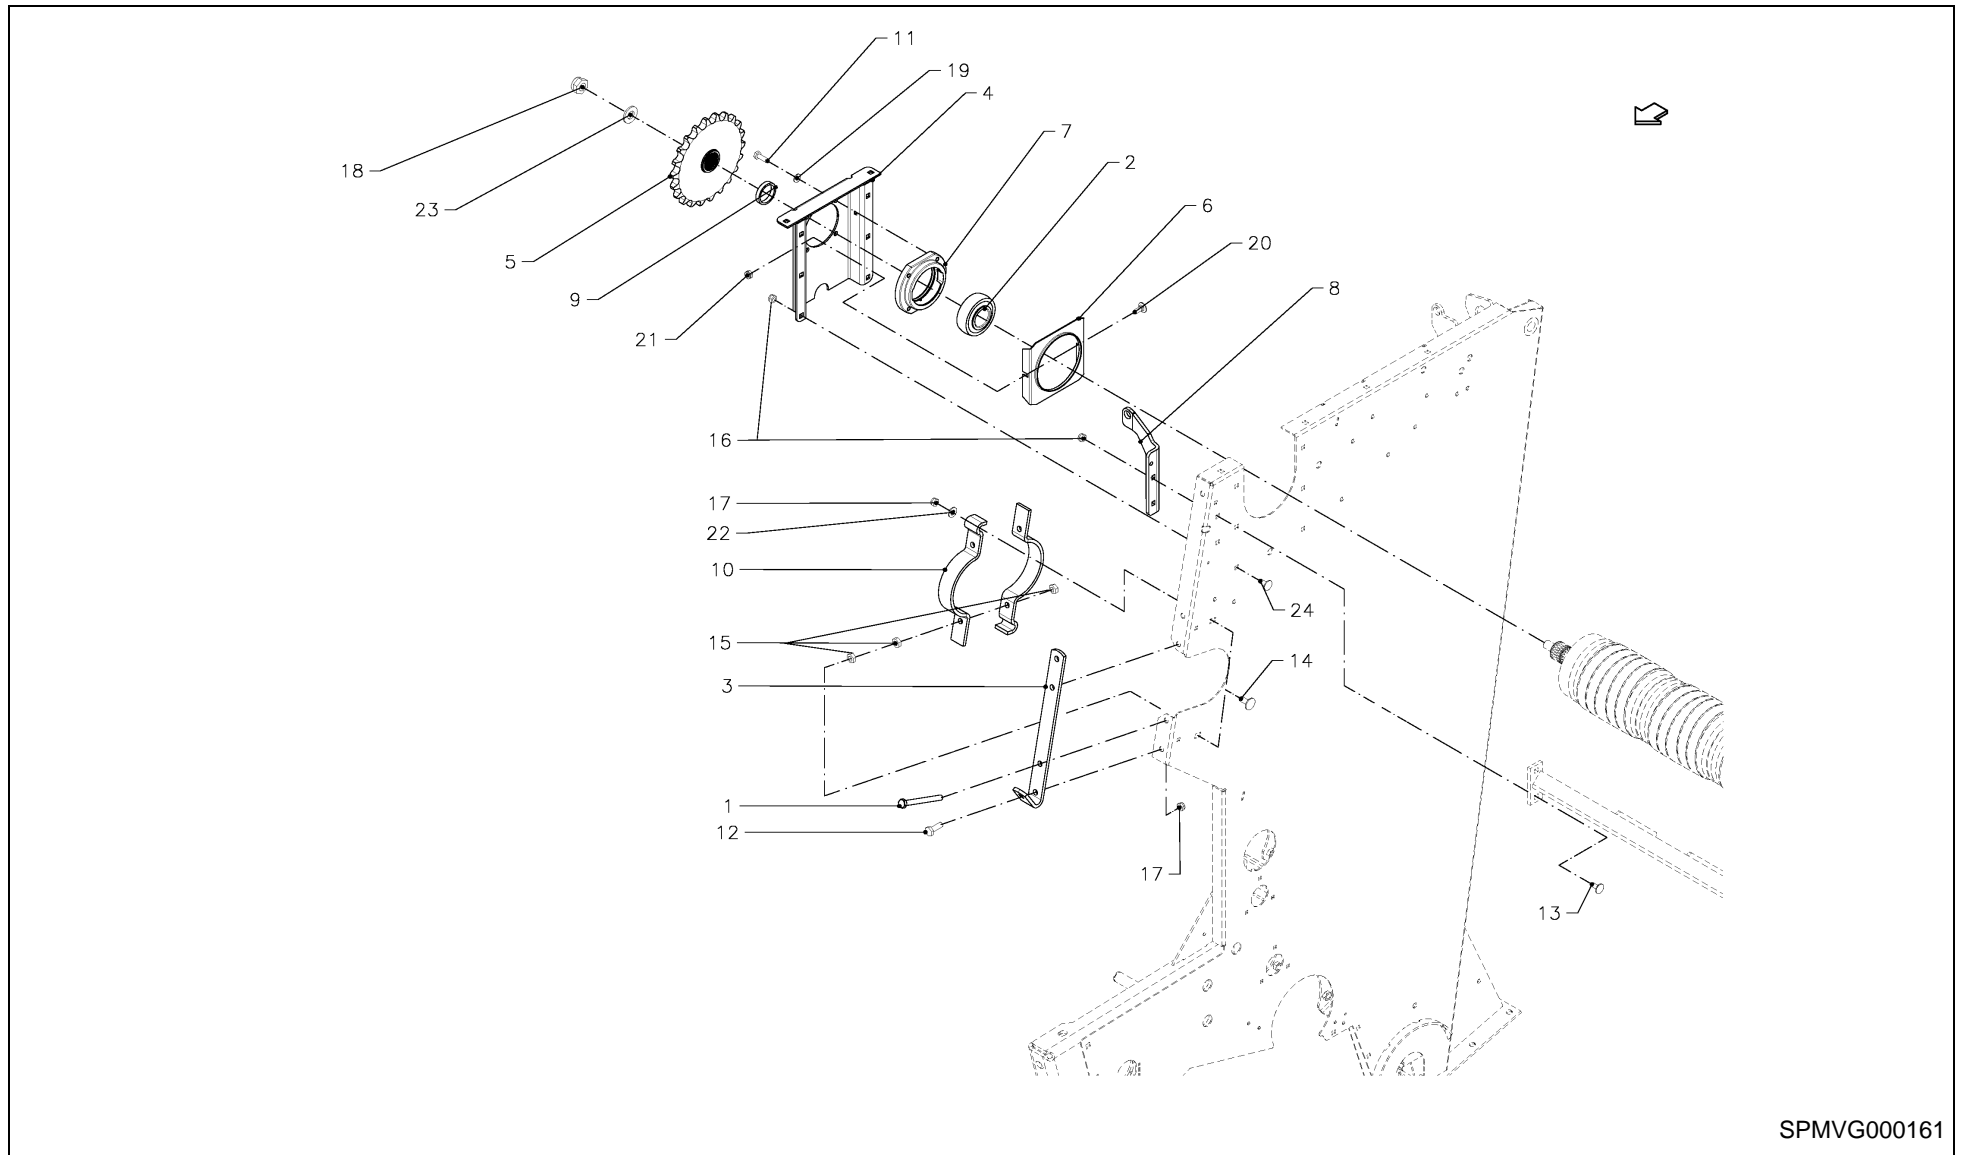

RV 1601 MKII BALEPACK / DRIVE, CHAIN - TOP

SPMVG000161

RV 1601 MKII BALEPACK / DRIVE, CHAIN - TOP

PosNo.	Part No.	Qty.	Description	Remark
1	KG00478061	2	HEX. SCREW M12X130 8.8	
2	VGND5277	1	CUSHION, BALL, ADJUSTABLE	
3	VGRL287K0	1	STRIP	
4	VGWA02054K0	1	SUPPORT	
5	VGWA02057	1	SPROCKET	
6	VGWA1363K0	1	PLATE, FILLER	
7	VGWA2055	1	HOUSING, CUSHION	
8	VGWA2061K0	1	SUPPORT, RH	
9	VGWA2069V	1	SLEEVE, SPACING	
10	VGWA366	2	BRACE	
11	KG00474261	4	HEX. SCREW M10X25 8.8	
12	KG00476561	2	HEX. SCREW M12X30 8.8	
13	KG00641561	2	CARRIAGE BOLT M10X30 8.8	
14	KG00645561	2	CARRIAGE BOLT M12X65 8.8	
15	KG01052161	6	HEX. NUT M12 8	
16	KG01072361	8	LOCK NUT M10 8	
17	KG01072461	4	LOCK NUT M12 8	
18	KG01072761	1	LOCK NUT M20 8	
19	VGND3147V	8	LOCK WASHER VSF-10M	
20	KG00638961	2	CARRIAGE BOLT M8X16 8.8	
21	KG01061261	2	LOCK NUT M8 8	
22	VGTH100V	2	WASHER, PLAIN 5X12.5X30	
23	VGWA491V	1	RING	
24	KG00641461	6	CARRIAGE BOLT M10X25 8.8