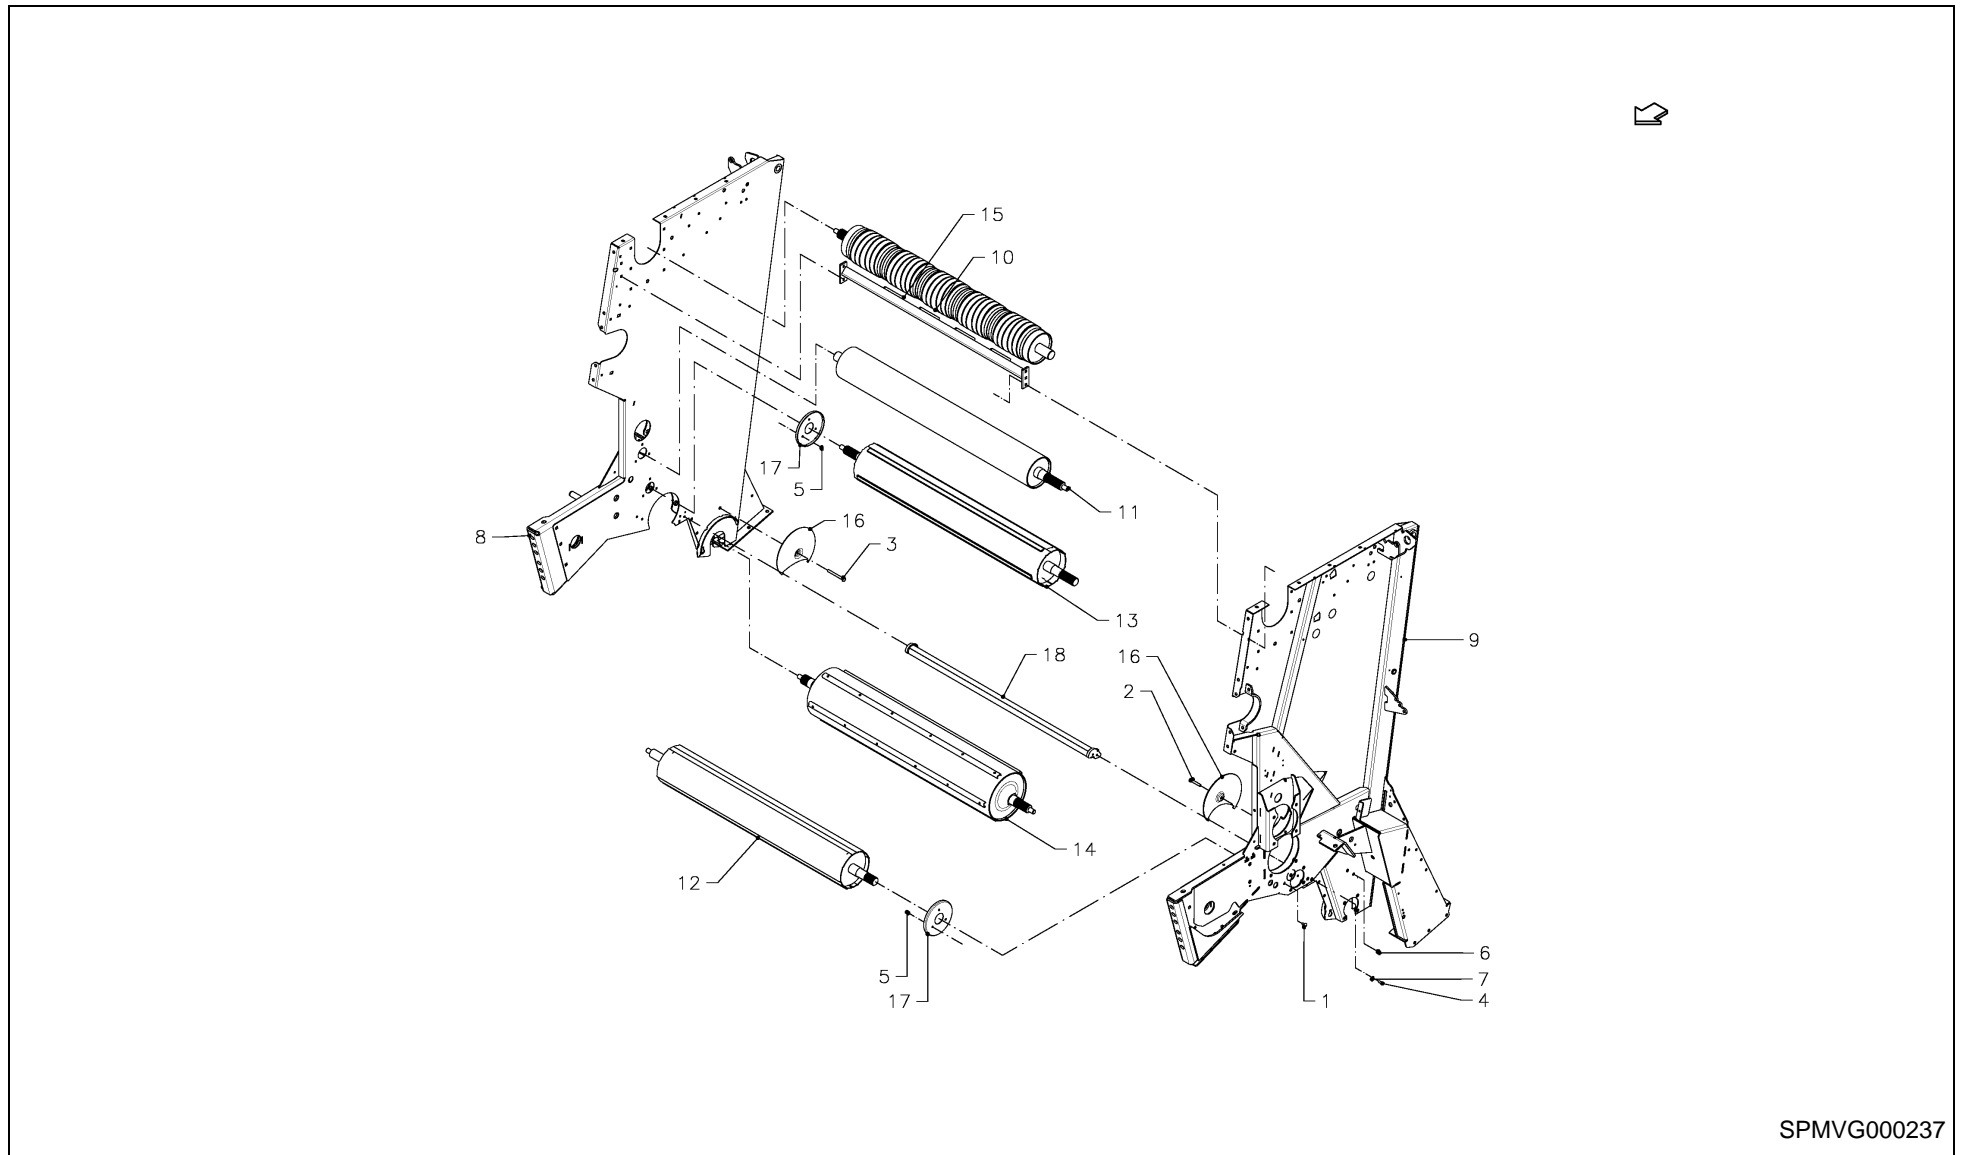

RV 1601 MKII BALEPACK / ROLLERS

SPMVG000237

RV 1601 MKII BALEPACK / ROLLERS

PosNo.	Part No.	Qty.	Description	Remark
1	VGGM152V	6	CARRIAGE BOLT, SPEC. M8X18	
2	KG00355661	1	HEX. BOLT M10X60 8.8	
3	KG00356361	1	HEX. BOLT M10X100 8.8	
4	KG00545061	4	CHEESE HEAD SCREW M8X20 8.8	
5	KG01061261	6	LOCK NUT M8 8	
6	KG01072361	2	LOCK NUT M10 8	
7	KG01281661	4	SPRING WASHER M8	
8	VGWA01756K0	1	PLATE, SIDE, RH	
9	VGWA01757K0	1	PLATE, SIDE, LH	
10	VGWA02050	1	ROLLER WITH RUBBER	
11	VGWA02059K0	1	ROLLER	
12	VGWA02063K0	1	ROLLER	
13	VGWA02067K0	1	ROLLER	
14	VGWA02077K0	1	STARTER ROLLER	
15	VGWA0258	1	GUIDE, BELT	
16	VGWA234	2	DISC, RESTRICTOR	
17	VGWA451	2	PLATE, FILLER	
18	VGWA001677	1	PLATE, GUIDE	OPTIONAL EQUIPMENT