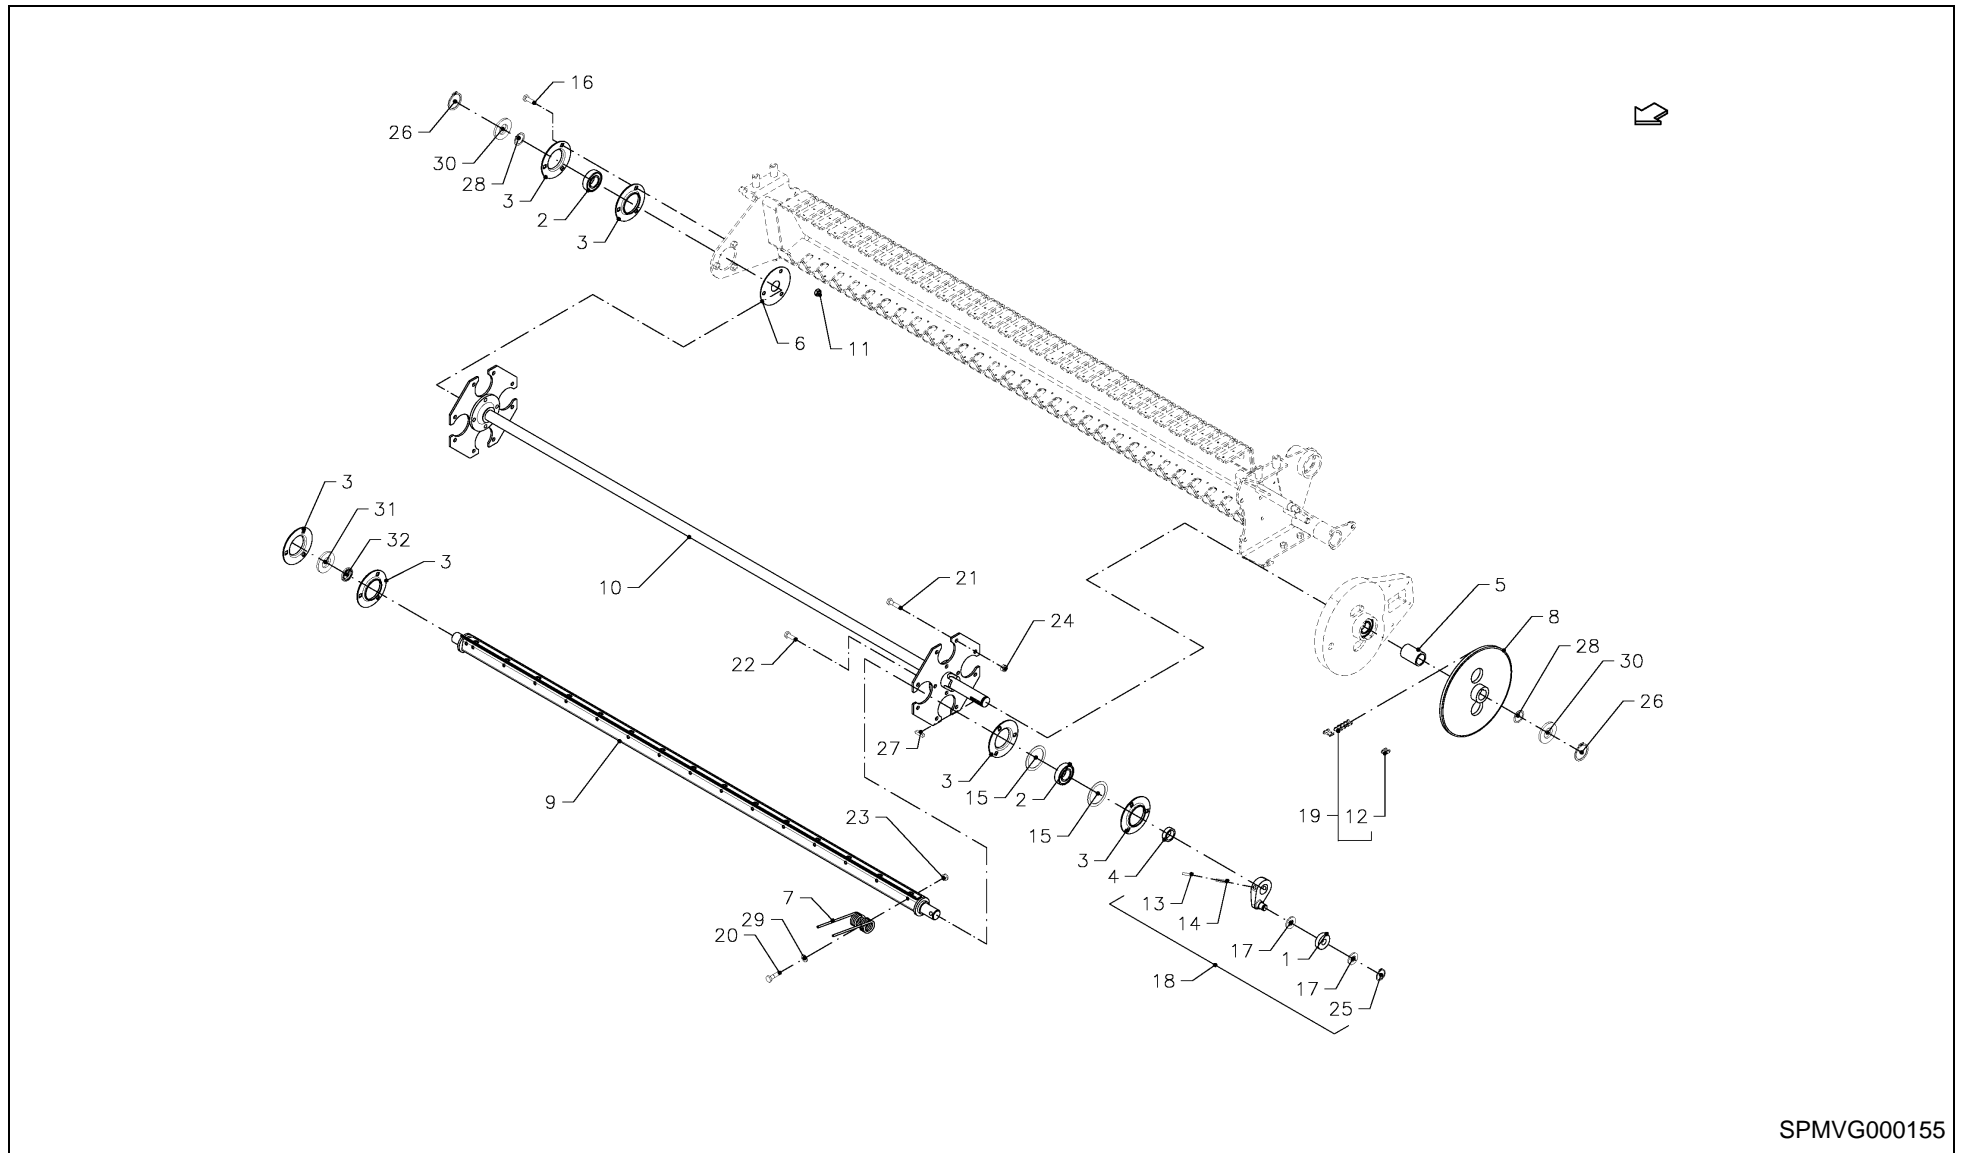

RV 1601 MKII BALEPACK / PICK-UP, CPL. (R+14-OC)

SPMVG000155

RV 1601 MKII BALEPACK / PICK-UP, CPL. (R+14-OC)

PosNo.	Part No.	Qty.	Description	Remark
1	VF06215027	4	ROLLER	
2	VF06215766	5	ROLLER BEARING	
3	VF06215783	18	BEARING FLANGE	
4	VF16617910	4	INTERMEDIATE TUBE	
5	VF16618011.86	1	SPACER TUBE	
6	VF16618811.86	1	WASHER	
7	VF16618868.86	60	SPRING TINE	
8	VF16616460.86	1	SPROCKET	
9	VF16654387.86	4	PIPE	
10	VF16654388.86	1	DRIVE SHAFT	
11	KG01043261	3	HEX. NUT M10 8	
12	VGND9346	1	LINK ASSY 3/4	
13	VF01157348	4	DOWEL PIN	
14	VF01157382	4	DOWEL PIN	
15	VGND6113	8	SEAL 6206AV	
16	VF06209467	3	HEX.HEAD SCREW	
17	VF06214938	8	NILOS-RING	
18	VF16615203.86	4	CONTROL ARM	
19	VF16619824	1	CHAIN	
20	KG00353661	60	HEX. BOLT M8X60 8.8	
21	KG00474261	8	HEX. SCREW M10X25 8.8	
22	KG00474361	4	HEX. SCREW M10X30 8.8	
23	KG01061261	60	LOCK NUT M8 8	
24	KG01072361	12	LOCK NUT M10 8	
25	KG01107562	4	CIRCLIP-A 17 X 1	
26	KG01108862	2	CIRCLIP-A 30 X 1.5	
27	KG01306900	1	KEY 8X7X32	
28	VGMT00310	2	SHIM SET S-X30.2X38	GIVE QUANTITY WHEN ORDERING
29	KG01273561	60	WASHER M8	
30	VGND3138V	2	RING, SUPPORTING SS30X40X2.5	
31	VF16655023	4	WASHER	
32	VF16655049	4	TIGHTENING BEARING DIN 626 RAE 30 NPPB