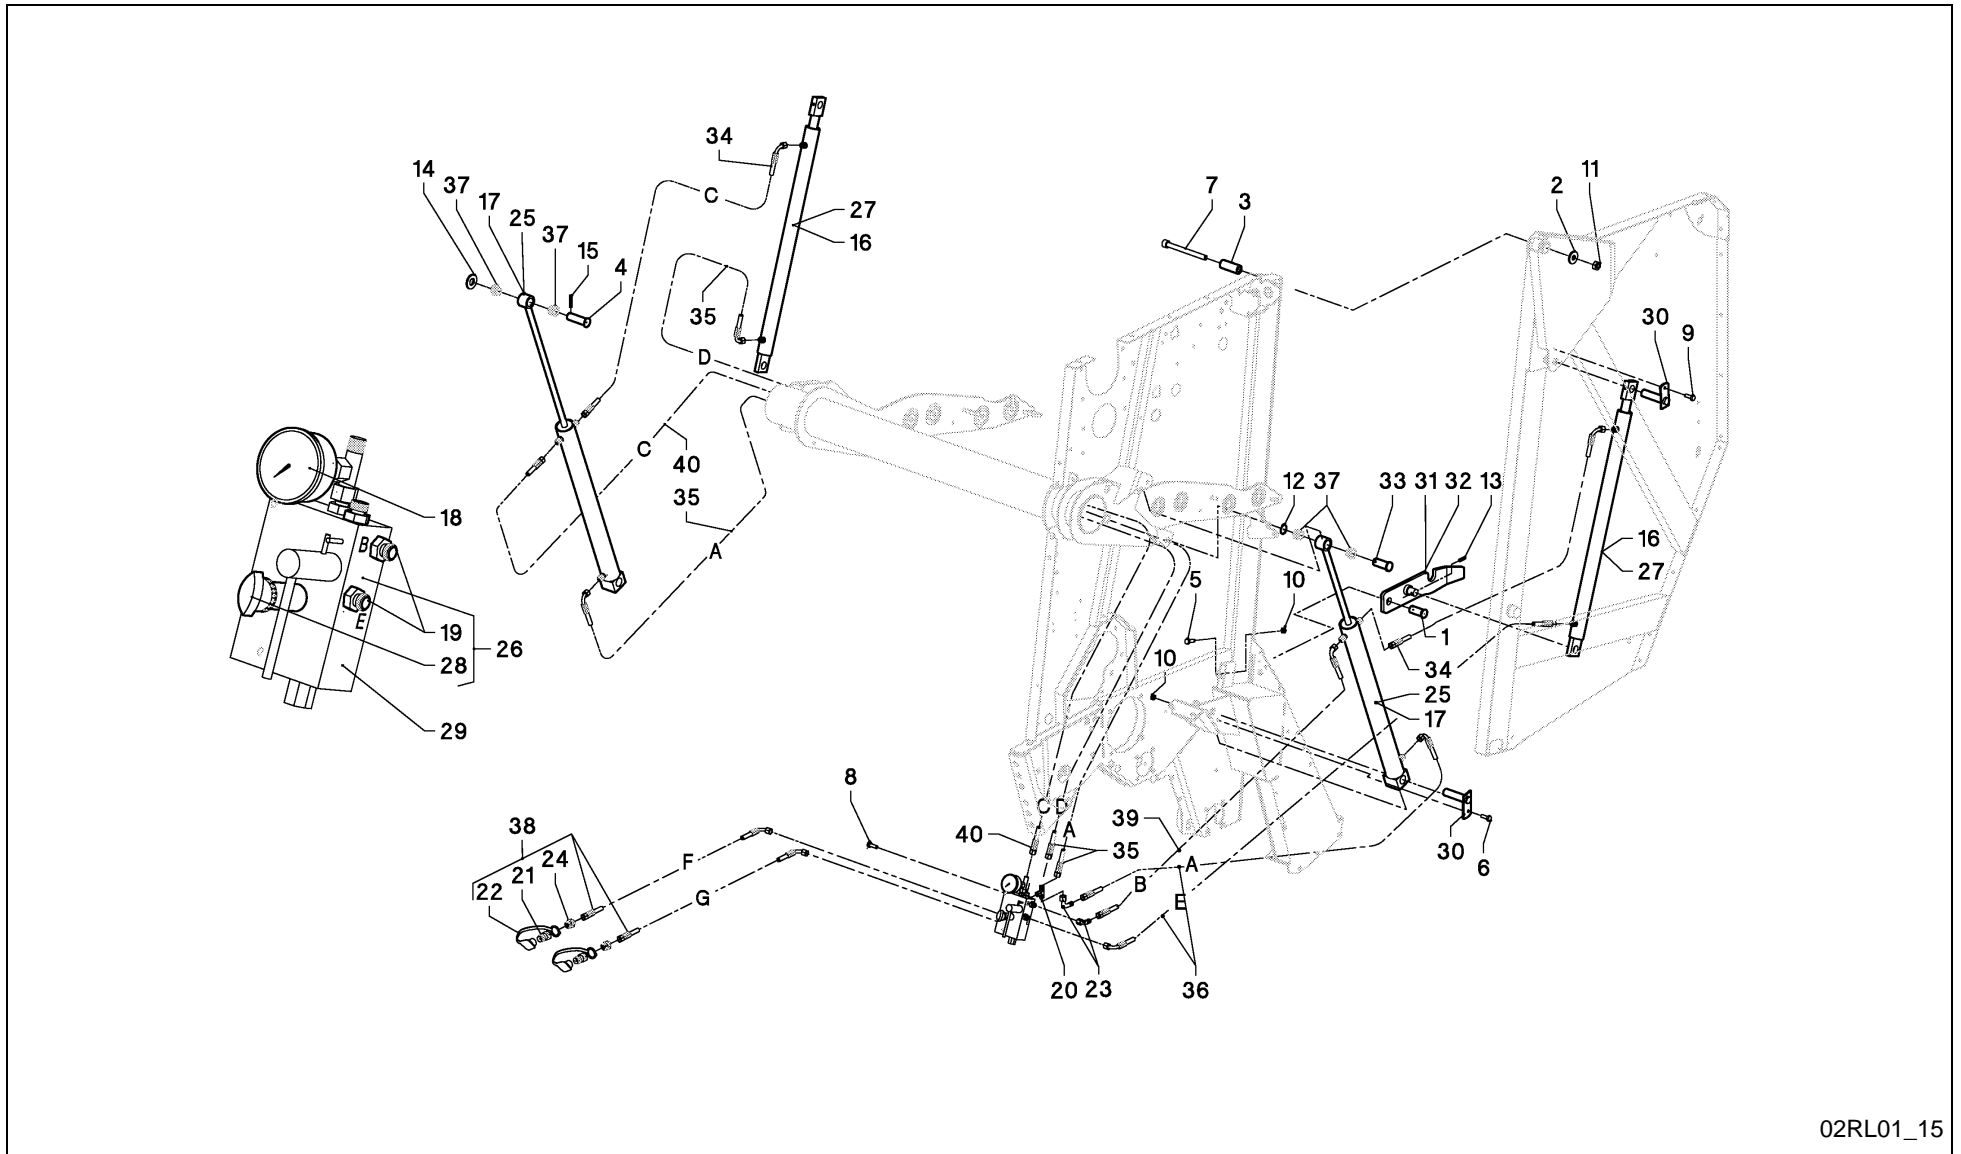

RV 1601 MKII BALEPACK / HYDRAULICS

02RL01_15

RV 1601 MKII BALEPACK / HYDRAULICS

PosNo.	Part No.	Qty.	Description	Remark
1	VG11697010V	2	PIN	
2	VG13925028V	2	RING	
3	VG13974003V	2	SLEEVE	
4	VGEU40V	1	PIN	
5	KG00471761	2	HEX. SCREW M8X16 8.8	
6	KG00472161	2	HEX. SCREW M8X25 8.8	
7	KG00555861	2	CHEESE HEAD SCREW M16X120 8.8	
8	KG00981061	2	FLANGED BOLT M8X12 90	
9	KG01000861	2	FLANGED BOLT M8X25	
10	KG01072261	3	LOCK NUT M8 8	
11	KG01072661	2	LOCK NUT M16 8	
12	KG01098562	1	CIRCLIP-A 25 X 2	
13	KG01189662	2	TENSION PIN 6X40	
14	KG01268161	1	WASHER M24	
15	VGND4030V	1	TENSION PIN 6X35	
16	VGND6344	1	REPAIR SET, HYDR. CYLINDER	
17	VGND6352	1	REPAIR SET, HYDR. CYLINDER	
18	VGND92026	1	PRESSURE GAUGE	
19	VGND92104V	7	STUD COUPLING, MALE	
20	VGND92154V	1	STUD COUPLING, T-	
21	VGTP00512	2	PLUG ASSY, QUICK-DISCONN.	
22	VGND9607	2	COVER, DUST	
23	VGND9906V	2	ELBOW COUPLING, ADJUSTABLE	
24	VGND9954V	2	STUD COUPLING, MALE	
25	VGWA001342	2	CYLINDER, HYDR.	
26	VGWA00252	1	BODY, VALVE	
27	VGWA0051	2	CYLINDER, HYDR.	
28	VGWA00686	1	VALVE	
29	VGWA00763	1	REPAIR SET	
30	VGWA0168V	4	PIN	
31	VGWA036	1	LOCKING LEVER, RH	
32	VGWA037	1	LOCKING LEVER, LH	
33	VGWA297V	1	PIN	
34	VGWA513	2	HOSE, HP	
35	VGWA515	2	HOSE, HP	
36	VGWA549	2	HOSE, HP	
37	VGWA707	4	SLEEVE, CUSHION, NYLON	
38	VGXD0064	2	HOSE ASSY, HP	
39	VGXD62	1	HOSE, HP	
40	VGXD64	1	HOSE, HP