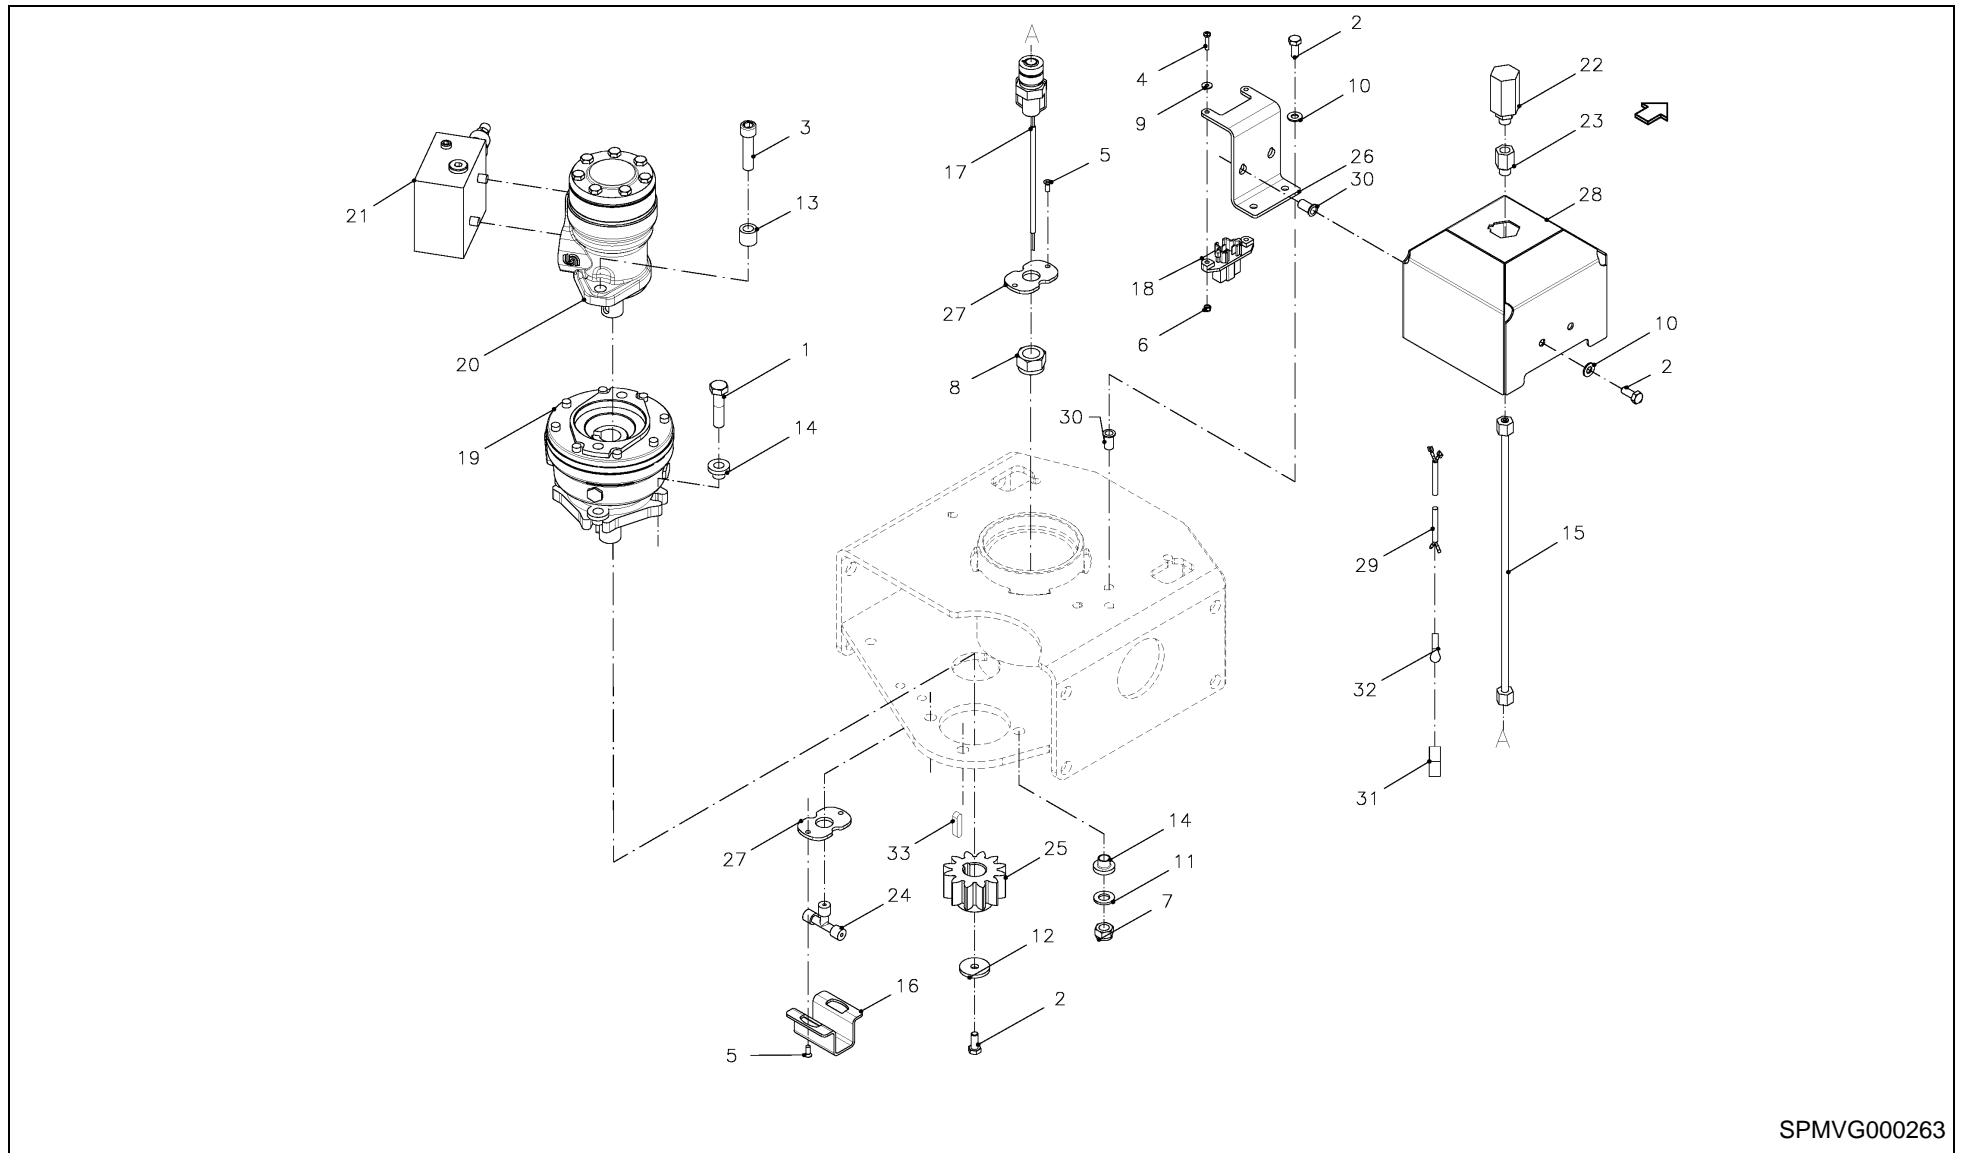

RV 1601 MKII BALEPACK / DRIVE UNIT BP 3D

SPMVG000263

RV 1601 MKII BALEPACK / DRIVE UNIT BP 3D

PosNo.	Part No.	Qty.	Description	Remark
1	KG00357561	3	HEX. BOLT M12X50 8.8	
2	KG00471961	4	HEX. SCREW M8X20 8.8	
3	KG00596600	2	CHEESE HEAD SCREW M12X50 12.9	
4	KG00672963	2	CHEESE HEAD SCREW M4X20 4.8	
5	KG00892563	4	COUNTERSUNK HEAD SCREW M5X10 4.8	
6	KG01067161	2	LOCK NUT M4 8	
7	KG01067761	3	LOCK NUT M12 8	
8	KG01068161	1	LOCK NUT M20 8	
9	KG01267061	2	WASHER M4	
10	KG01267361	4	WASHER M8	
11	KG01267561	3	WASHER M12	
12	UH410141	1	WASHER Ø9-Ø35X4	
13	UH440136	1	COLLAR Ø12.2-Ø20X18	
14	UH441217	6	BUSHING Ø12X15-Ø14/10	
15	UH444919	1	HYDR. PIPE Ø4 Ø8X400	
16	UH444922	1	CLAMP	
17	UH444925	1	AXLE W/SLIP RING	
18	UH450585	1	BRUSH FOR COLLECTOR	
19	UH451101	1	DISC BRAKE DG-RF/288 OMR	
20	UH453150	1	OILMOTOR OMR 125 HPS 25MM	
21	UH453152	1	VOSL/SC/F/A-12 OMR OVERCENTREVALVE	
22	UH453155	1	1/4" SVIVEL 90G	
23	UH453156	1	1/4" ADAPTOR 1/4" 262755	
24	UH453157	1	8MM T- JOINUNION	
25	UH453318	1	SPROCKET M5/12T-İ25	
26	UH453335	1	BRACKET FOR SLIPRING	
27	UH453338	2	WASHER Ø20,5	
28	UH453342	1	COVER SAT. DRIVE UNI T 3D	
29	UH454420	1	CABLE	
30	UH862138	4	NUT	
31	VF06217088	1	CAP	
32	VF06217089	1	CAP	
33	KG01306800	1	KEY 8X7X30