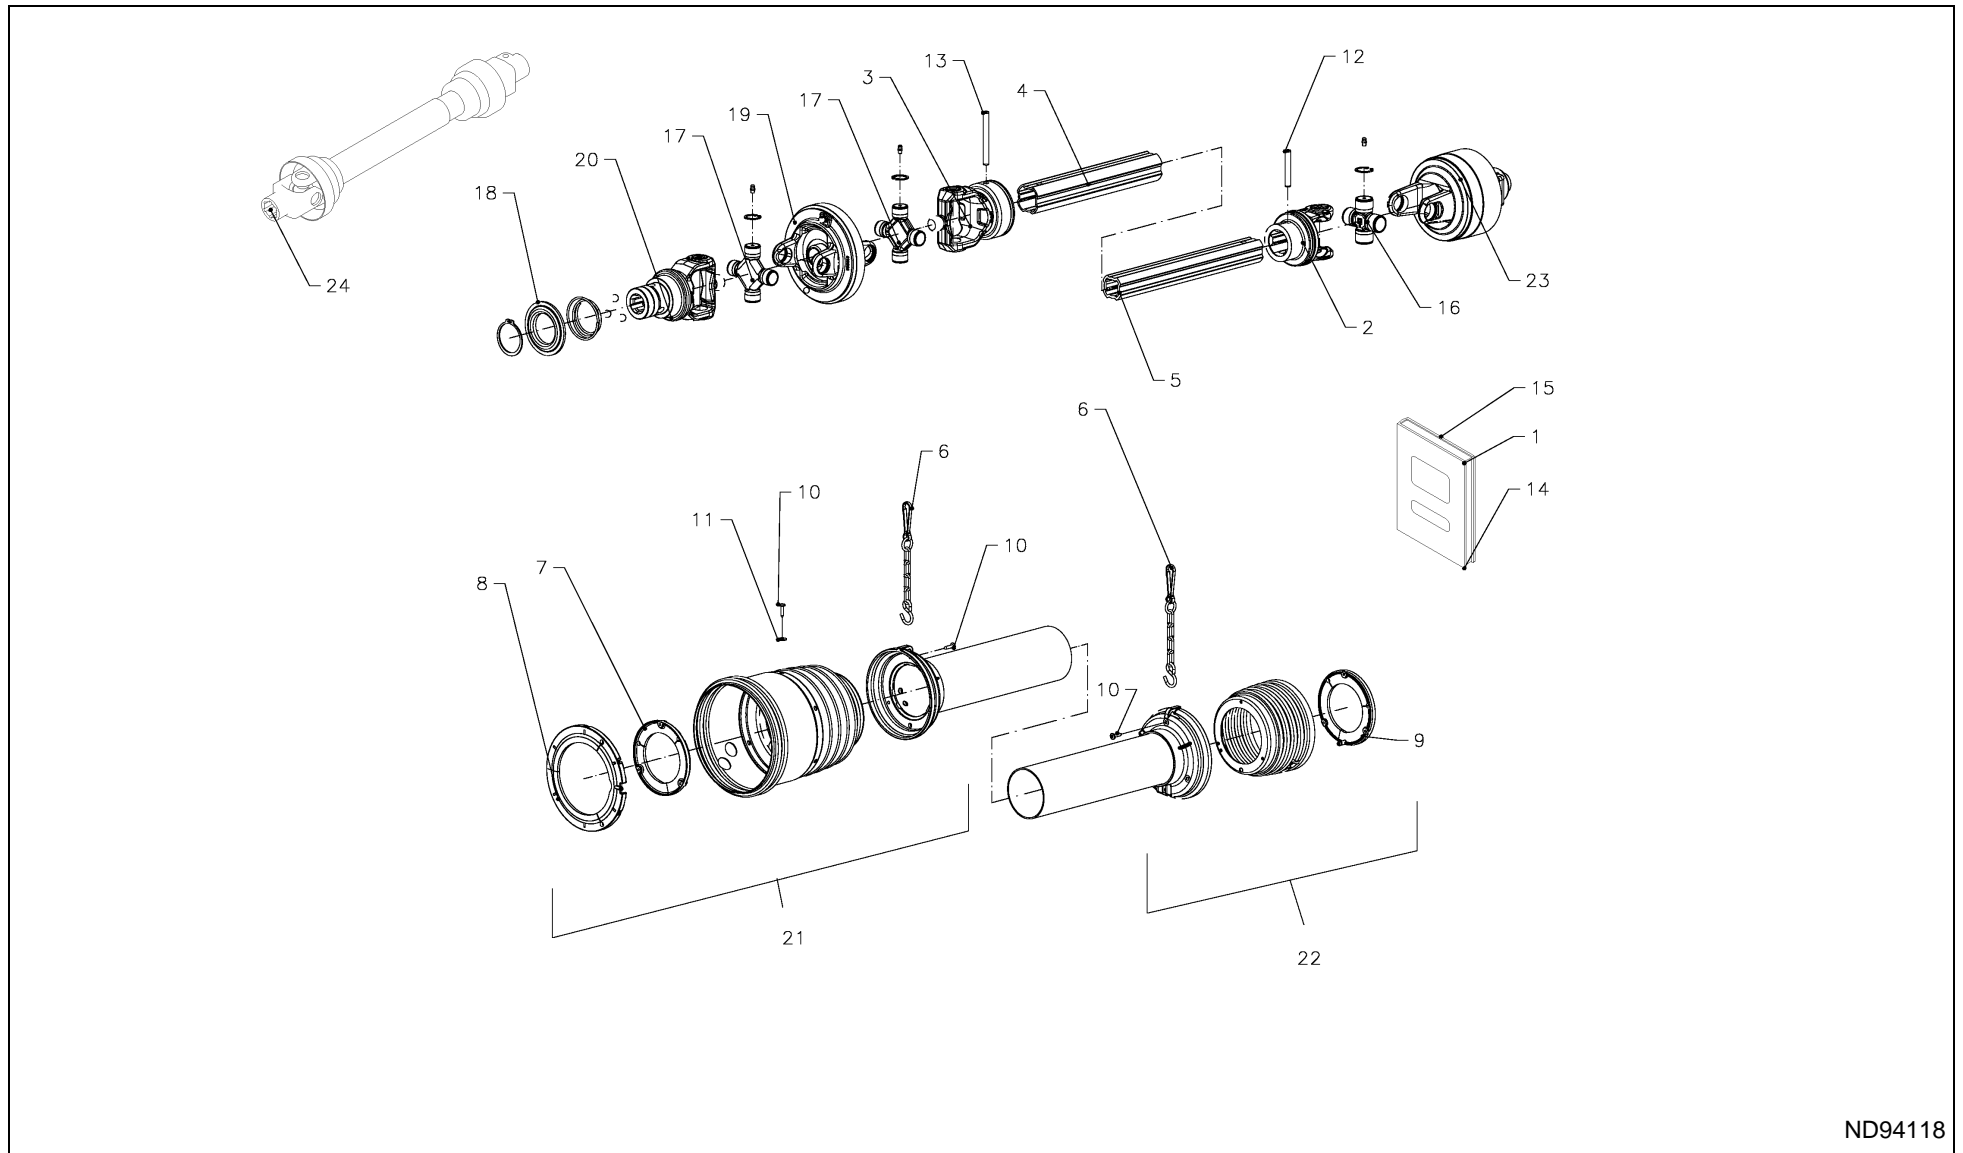

RV 1601 MKII BALEPACK / SHAFT, UNIV. JOINT (23-OC)

ND94118

RV 1601 MKII BALEPACK / SHAFT, UNIV. JOINT (23-OC)

PosNo.	Part No.	Qty.	Description	Remark
1	BV399143000	1	SAFETY DECAL	
2	BV204S66854	1	YOKE	
3	BV2150G6871	1	YOKE	
4	BV2253Q1055	1	PIPE, PROFILE, OUTER	
5	BV2453N1070	1	PIPE, PROFILE, INNER	
6	VG82.36.08	2	KETTING, BORG- L=600	
7	BV2550G0001R02	1	RING	
8	BV2550G0024R02	1	RING	
9	BV2550G0002R02	1	RING	
10	BV310001431R30	3	SCREW	
11	BV332001020R30	1	WASHER, PLAIN	
12	VG61.05.04	1	SPANSTIFT 10X65	
13	BV341103000R10	1	PIN, TENSION	
14	BV399CEE051	1	SAFETY DECAL UNIV.JOINT SHAFT	
15	BV399CEE053	1	OPERATION MANUAL	
16	BV4120G0012R40	1	CROSS ASSY	
17	BV4120G0051R30	2	CROSS ASSY	
18	BV435000323R	1	LOCK ASSY	
19	BV5110G0061	1	YOKE, DOUBLE	
20	BV5730G0384	1	YOKE, QUICK-DISCONNECT	
21	BV5ES6121CEWS	1	GUARD HALF, OUTER	
22	BV5IS6121CEWS	1	GUARD HALF, INNER	
23	BV6WG157003R	1	COUPLING, CAM	
24	VGND94118	1	SHAFT, UNIV. JOINT