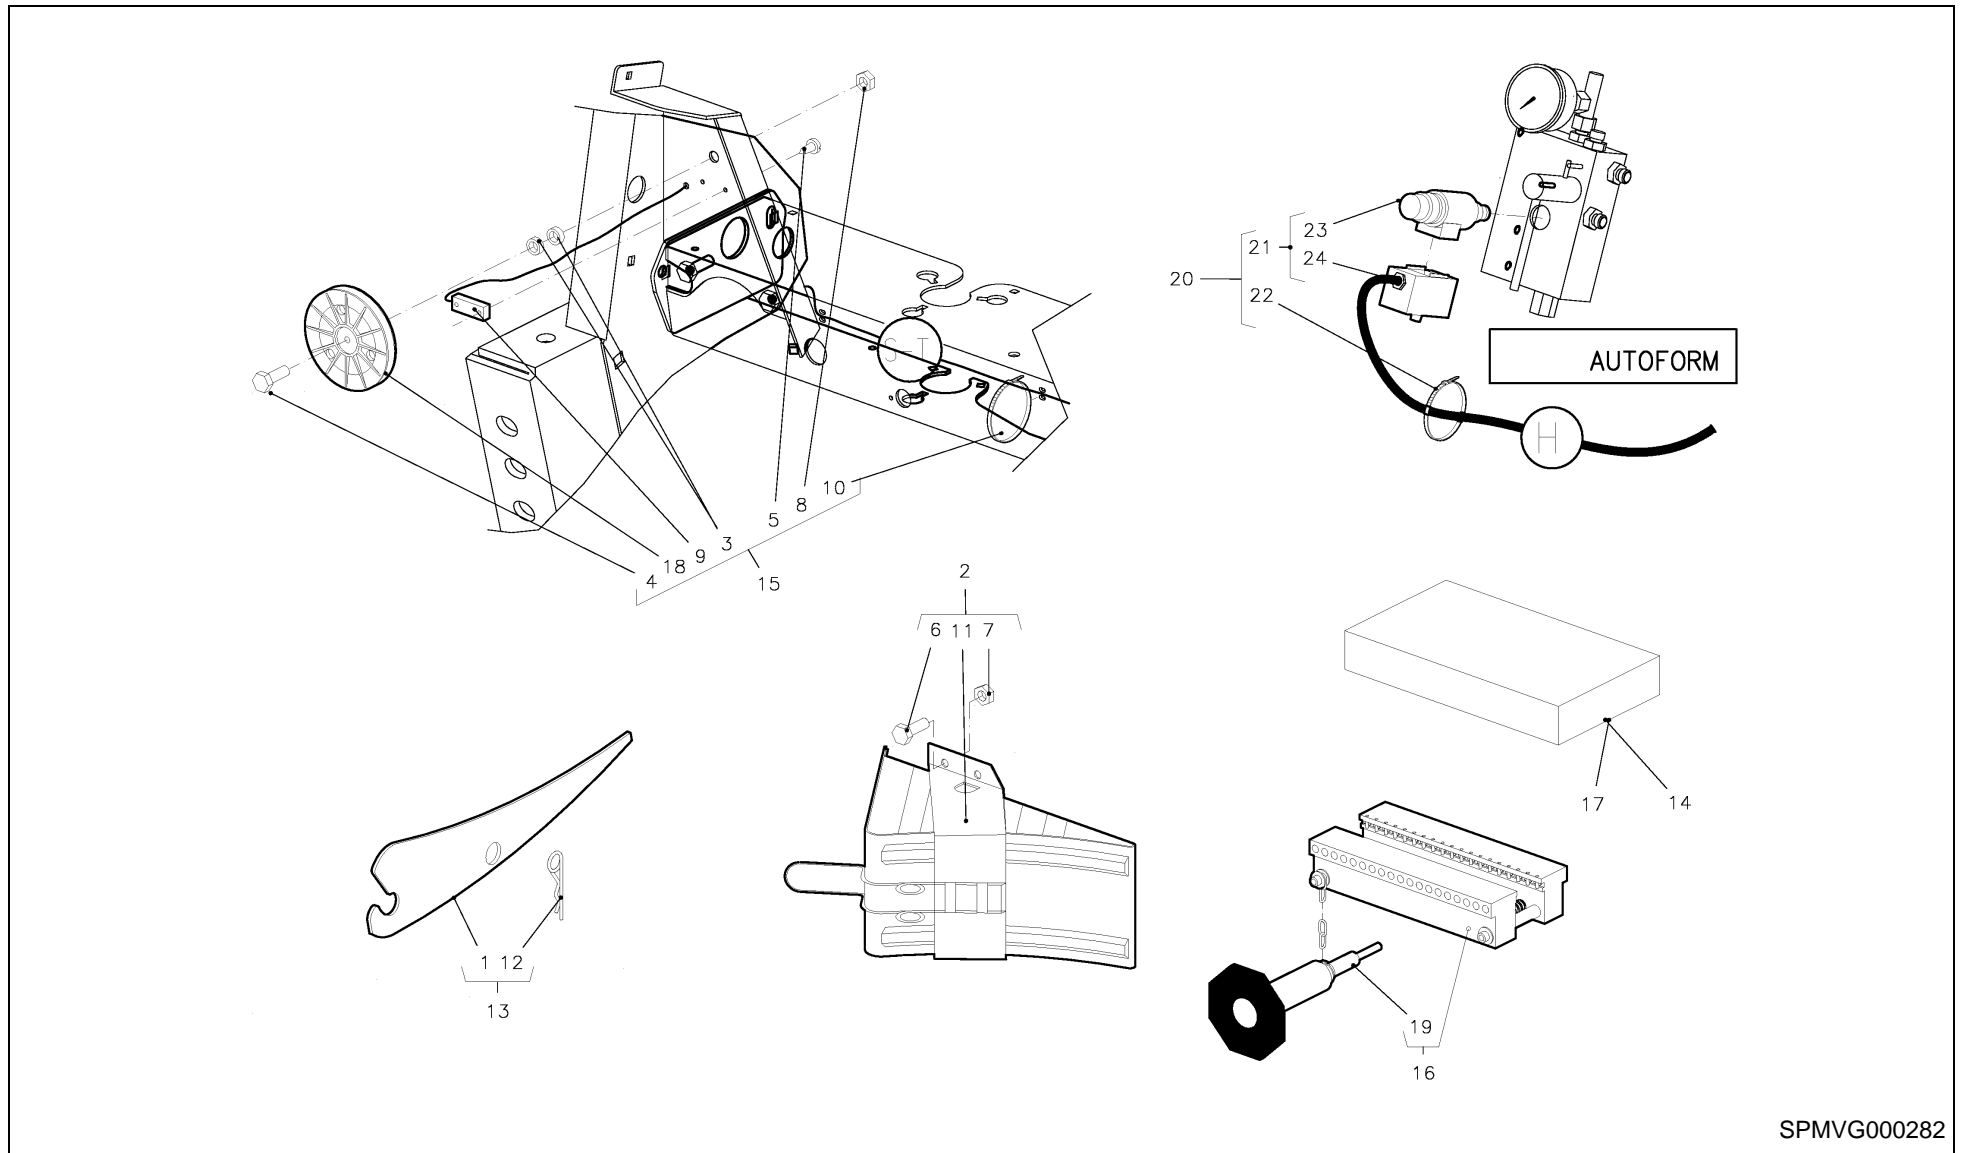

RV 1601 MKII BALEPACK / OPTIONS VARIOUS

SPMVG000282

RV 1601 MKII BALEPACK / OPTIONS VARIOUS

PosNo.	Part No.	Qty.	Description	Remark
1	VF16613171	14	FILLER PLATE	
2	ACCESSOIRE	1	ACCESSORY	
3	VGBP906V	4	SLEEVE	
4	KG00474461	2	HEX. SCREW M10X35 8.8	
5	KG00742063	4	TAPPING SCREW 3.5X9.5 4.8	
6	KG00980761	8	FLANGED BOLT M6X20 90	
7	KG01061161	8	LOCK NUT M6 8	
8	KG01072361	2	LOCK NUT M10 8	
9	VGND91008	2	MAGNETIC SWITCH, COMPL.	
10	VGND9843	6	CABLE TIE TY-25M MIL-S-23190	
11	VGND9887	2	CHOCK ASSY	
12	VGpz160V	2	SPRING CLIP DIAM 3MM	
13	VGWA001046	1	SET OF COVER PLATES	
14	VGWA001860	1	REPAIR SET	
15	VGWA00384	1	TWINE-RUN INDICATOR, ELEC.	
16	VGWA00751	1	LACING UNIT, BELT	
17	VGWA00752	1	BELT REPAIR KIT	
18	VGWA00909	2	PULLEY, CABLE CPL.	
19	VGWA1489	1	PUNCH DRIVE	
20	VGWA00750	1	SOFT CORE KIT	
21	VGWA00810	1	PRESSURE VALVE CPL.	
22	VGND9843	7	CABLE TIE TY-25M MIL-S-23190	
23	VGWA00808	1	PRESSURE VALVE, PROPORTIONAL	
24	VGWA00809	1	CONTROL UNIT ELECTRON.