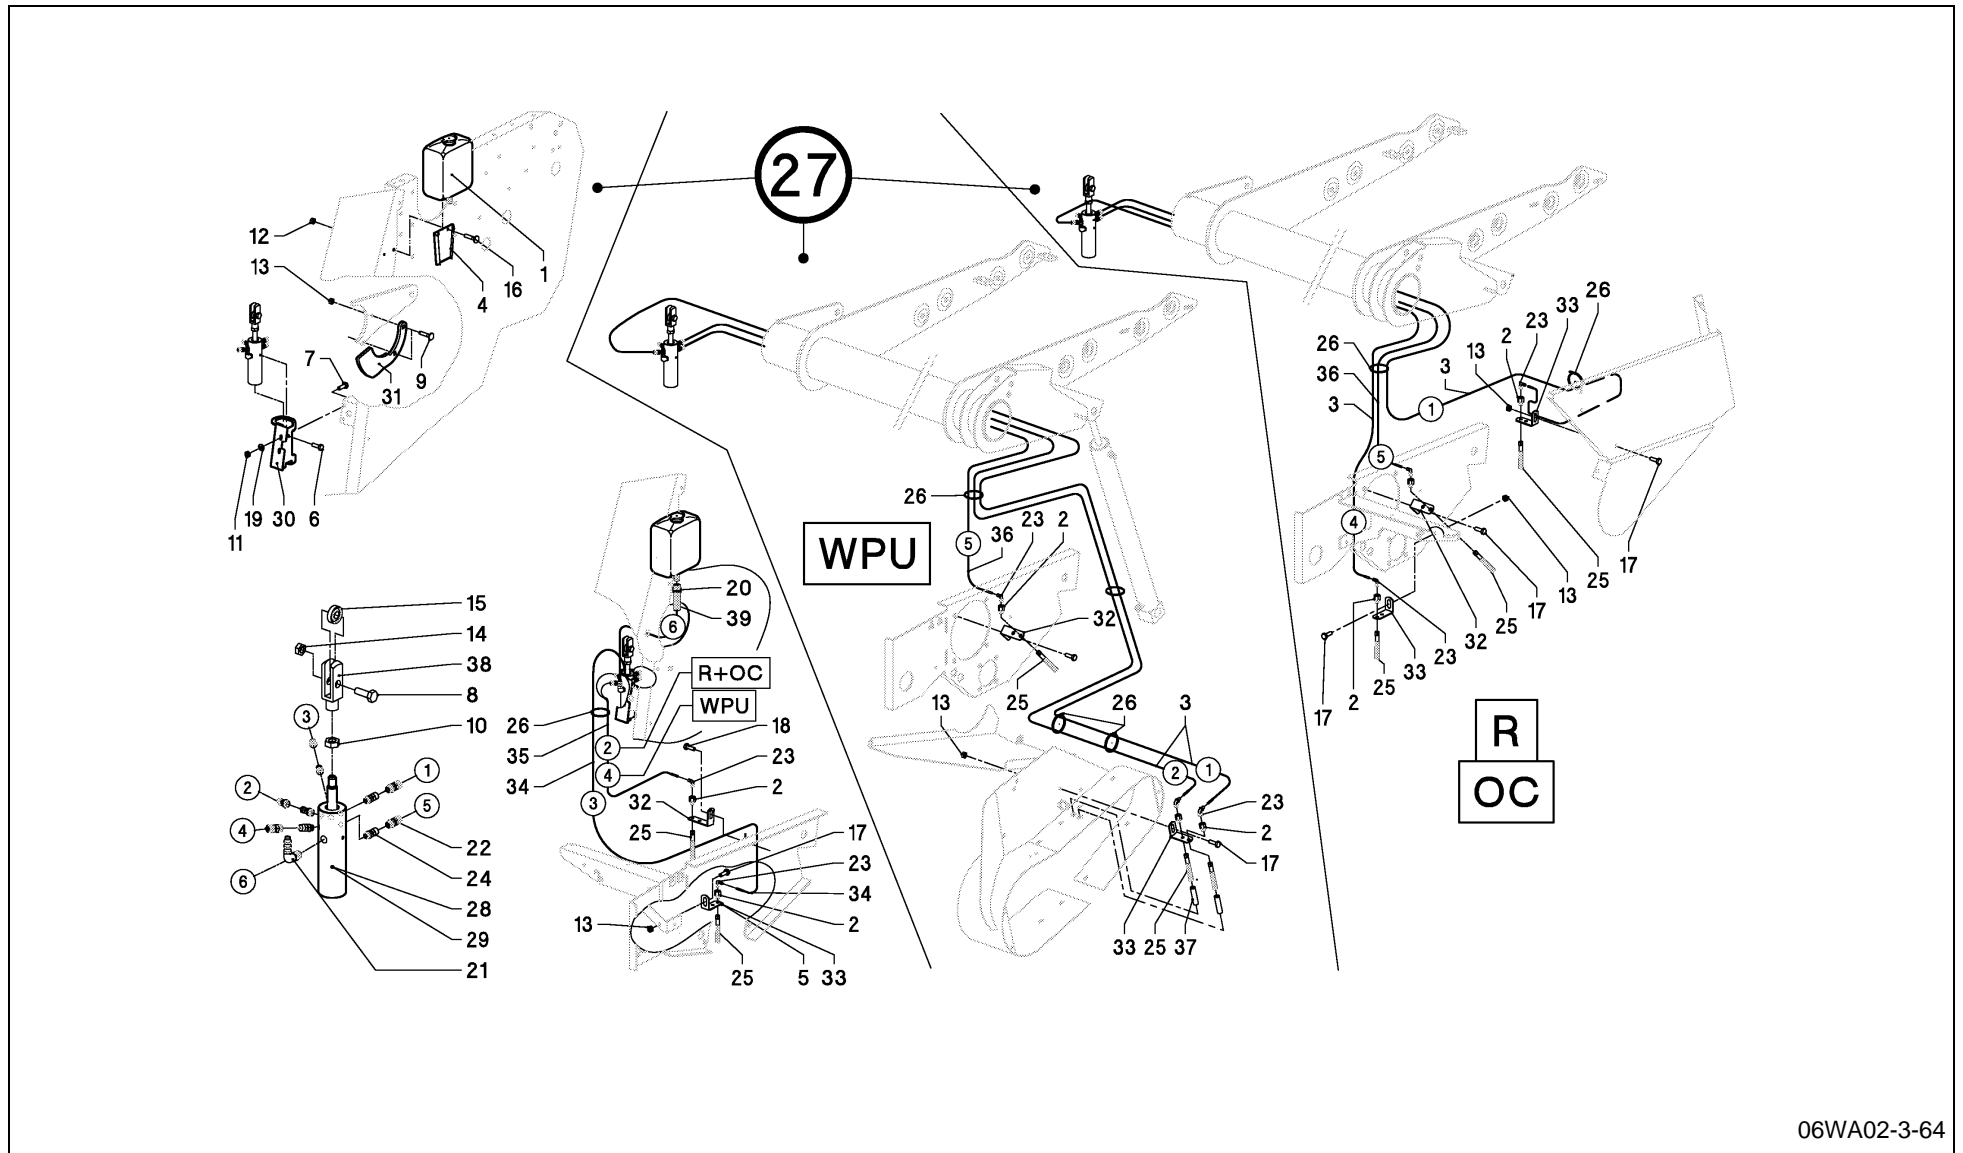

RV 1601 MKII BALEPACK / LUBRICATION SYSTEM

06WA02-3-64

RV 1601 MKII BALEPACK / LUBRICATION SYSTEM

PosNo.	Part No.	Qty.	Description	Remark
1	VF06551694	1	TANK	
2	VGBP454V	8	NIPPLE	
3	VGBR652	4	HOSE L= 4180 MM	
4	VGBR656V	1	BRACKET	
5	VGBR660V	1	BRACKET	
6	KG00468961	1	HEX. SCREW M6X20 8.8	
7	KG00471961	2	HEX. SCREW M8X20 8.8	
8	KG00476761	1	HEX. SCREW M12X40 8.8	
9	KG00641561	2	CARRIAGE BOLT M10X30 8.8	
10	KG01043361	1	HEX. NUT M12 8	
11	KG01051961	2	HEX. NUT M8 8	
12	KG01061161	2	LOCK NUT M6 8	
13	KG01061361	5	LOCK NUT M10	
14	KG01072461	1	LOCK NUT M12 8	
15	KG01374500	1	BALL BEARING 6201-2RS	
16	VGND1176V	2	CARRIAGE BOLT M6X12	
17	VGND1221V	5	LOCK BOLT, FLANGED M10X22	
18	VGND1461V	1	BOLT, TAPTITE M10X20	
19	VGND3146V	2	LOCK WASHER VSF-8	
20	VGND9134	1	WORMSLANGKLEM (22 - 32)	
21	VGND92109	1	STUD COUPLING, ELBOW	
22	VGND92110	5	STUD COUPLING, MALE	
23	VGND92111	8	STUD COUPLING, ELBOW	
24	VGND92120	5	NON-RETURN VALVE	
25	VGND9791	8	BRUSH, LUBRICATION	
26	VGND9843	7	CABLE TIE TY-25M MIL-S-23190	
27	ACCESSOIRE	1	ACCESSORY	
28	VGWA00781	1	PUMP ASSY, LUBRICATION	
29	VGWA00782	1	REPAIR SET	
30	VGWA817	1	BRACE	
31	VGWA824	1	CONTROL RUN	
32	VGWA857V	3	BRACE	
33	VGWA859V	4	BRACE	
34	VGWA921	1	HOSE	
35	VGWA922	1	HOSE	
36	VGWA923	2	HOSE	
37	VGWA924	2	HOSE	
38	VGWA925V	1	YOKE	
39	VGWA928	1	HOSE