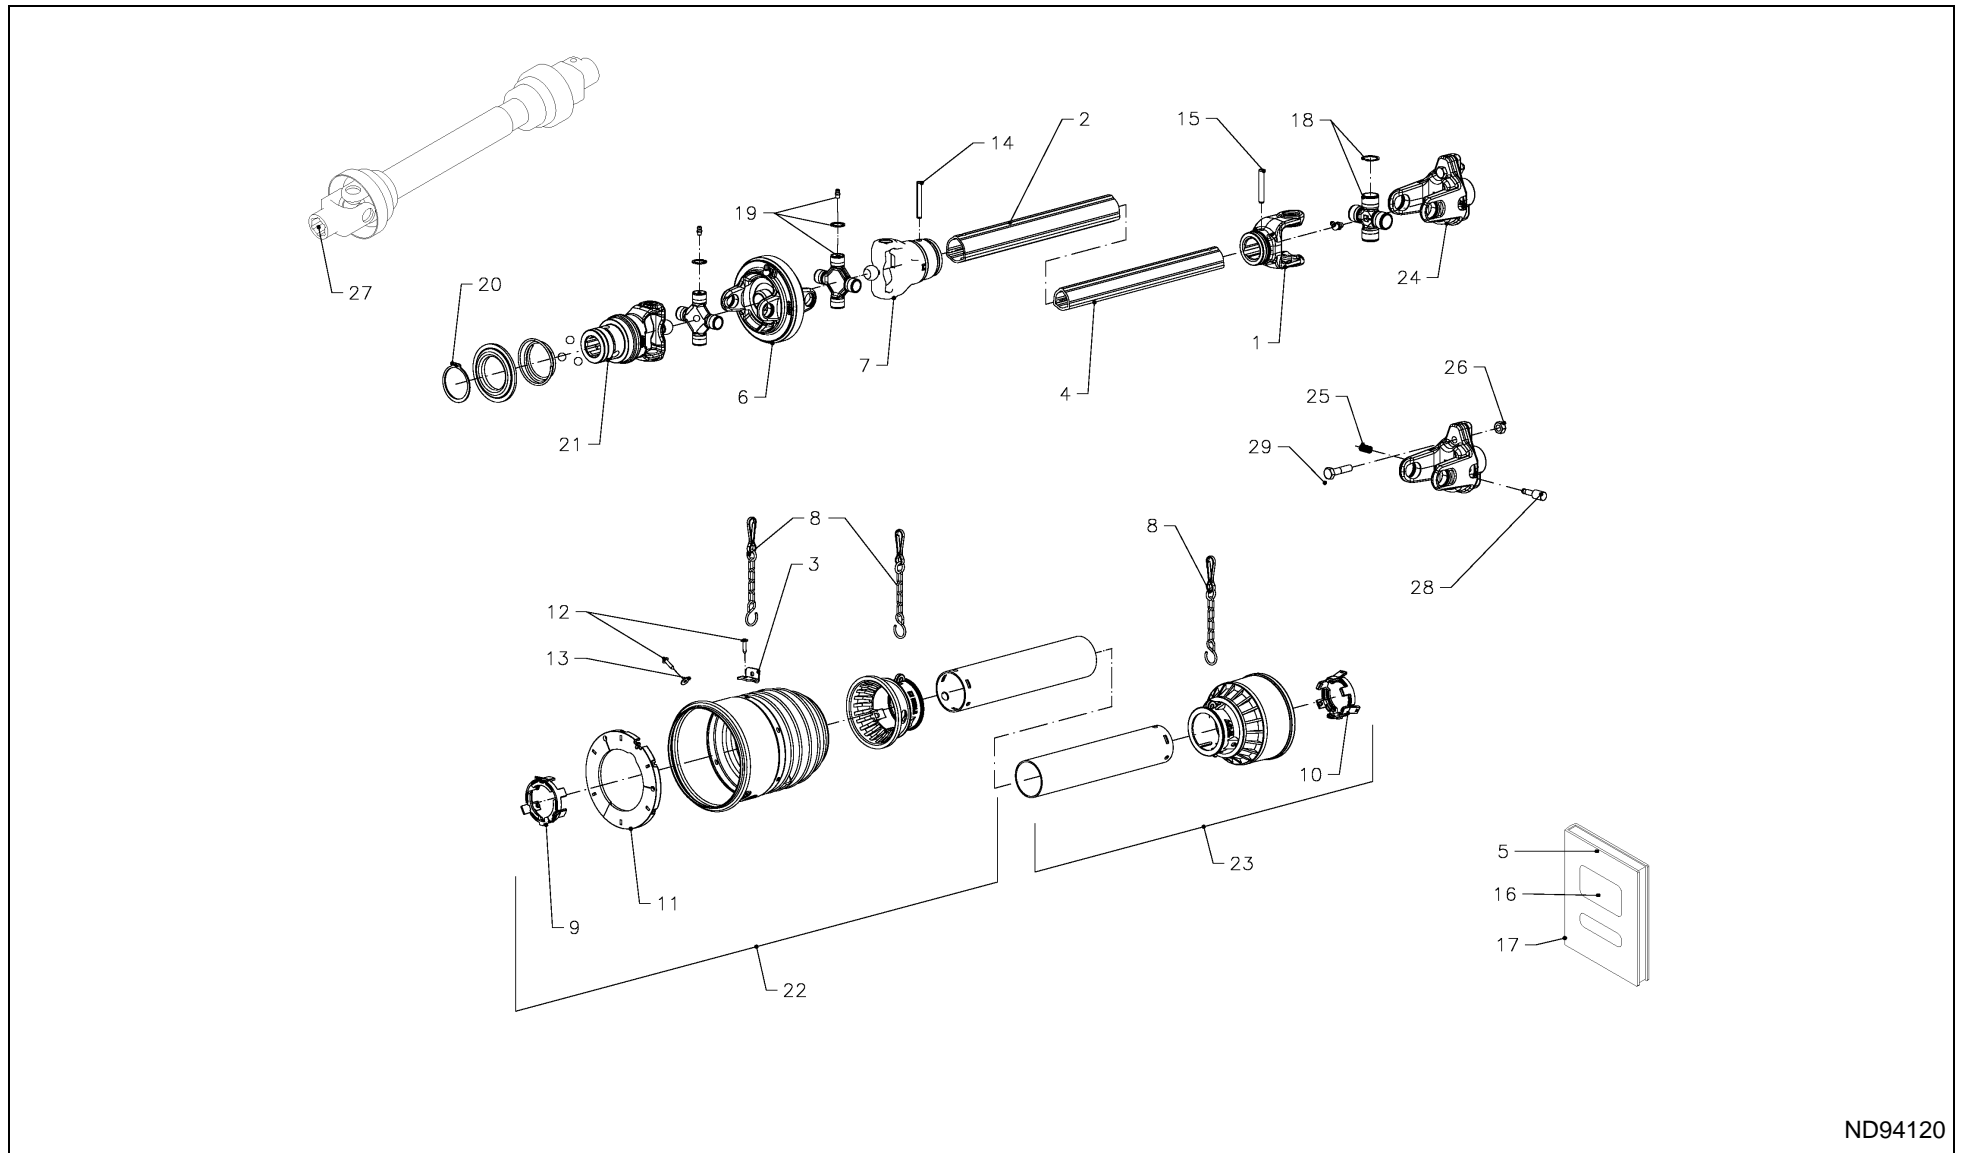

RV 1601 MKII BALEPACK / SHAFT, UNIV. JOINT

ND94120

RV 1601 MKII BALEPACK / SHAFT, UNIV. JOINT

PosNo.	Part No.	Qty.	Description	Remark
1	BV204046852	1	YOKE	
2	BV225311060	1	PIPE, PROFILE, OUTER	
3	BV240001063	1	HOOK	
4	BV245101060	1	PIPE, PROFILE, INNER	
5	BV399143000	1	SAFETY DECAL	
6	BV5100E0052	1	YOKE, DOUBLE	
7	BV2150E6885	1	YOKE	
8	VG82.36.08	3	KETTING, BORG- L=600	
9	BV255040005R02	1	RING	
10	BV255040006R02	1	RING	
11	BV2550E0005R02	1	RING	
12	BV310001431R30	2	SCREW	
13	BV332001020R30	1	WASHER, PLAIN	
14	KG01192162	1	TENSION PIN 8X60	
15	BV341048000R10	1	PIN, TENSION	
16	BV399CEE051	1	SAFETY DECAL UNIV.JOINT SHAFT	
17	BV399CEE063	1	OPERATION MANUAL	
18	BV4120E0011R25	1	CROSS ASSY	
19	BV4120E0051R40	2	CROSS ASSY	
20	BV435000323R	1	LOCK ASSY	
21	BV5730E0384	1	YOKE, QUICK-DISCONNECT	
22	BV5FE4121W1CE	1	GUARD HALF, OUTER	
23	BV5FI4121FFCE	1	GUARD HALF, INNER	
24	BV6060E0309R	1	CLUTCH, SHEAR BOLT	
25	BV403000001R10	2	PIN, PUSH	
26	BV432000053R05	2	SHEAR BOLT	
27	VGND94120	1	SHAFT, UNIV. JOINT