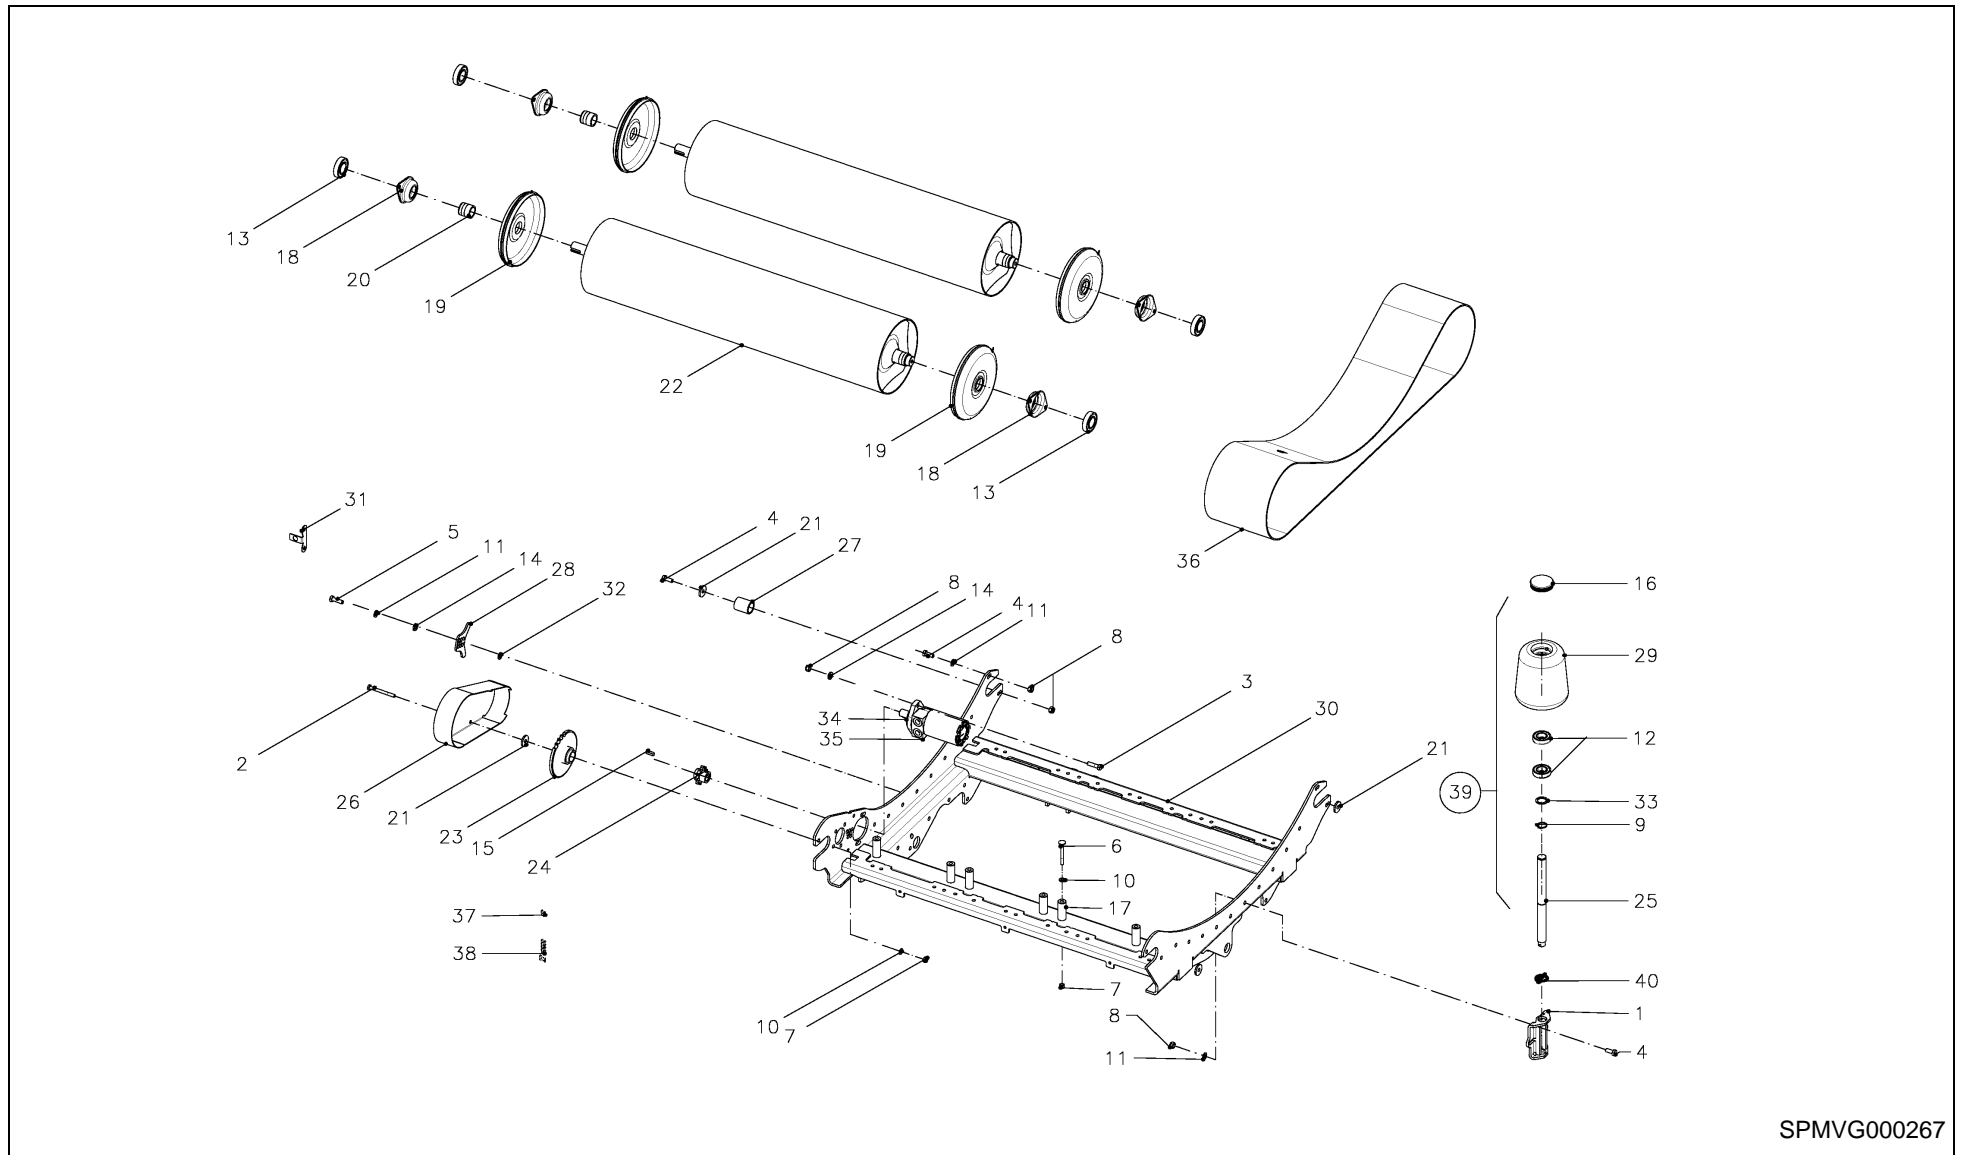

RV 1601 MKII BALEPACK / FRAME, BELT

SPMVG000267

RV 1601 MKII BALEPACK / FRAME, BELT

PosNo.	Part No.	Qty.	Description	Remark
1	VF16656012.86	4	HALTER-STÜTZROLLE	
2	KG00356361	2	HEX. BOLT M10X100 8.8	
3	KG00357461	2	HEX. BOLT M12X45 8.8	
4	KG00476561	12	HEX. SCREW M12X30 8.8	
5	KG00476761	2	HEX. SCREW M12X40 8.8	
6	KG00642661	10	CARRIAGE BOLT M10X90 8.8	
7	KG01067661	10	LOCK NUT M10 8	
8	KG01067761	22	LOCK NUT M12 8	
9	KG01108800	4	CIRCLIP-A 30 X 1.5	
10	KG01267461	10	WASHER M10	
11	KG01267561	18	WASHER M12	
12	KG01380000	8	BALL BEARING 6206-2RS	
13	KG01477400	4	BALL BEARING 6207-2RS C3	
14	UH231500	2	WASHER Ø13.5-Ø25X5	
15	UH301232	1	KEY 10X8X30	
16	UH410230	4	END PLUG Ø80	
17	UH410575	8	BELT GUIDE	
18	UH411648	4	BEARING HOUSING	
19	UH414037	4	COVER	
20	UH414168	2	COLLAR	
21	UH440180	4	WASHER Ø12.5-Ø40X5	
22	UH442228-K	2	ROLLER 1200	
23	UH442233	1	SPROCKET 27T Ø35	
24	UH442237	1	SPROCKET 10T Ø25	
25	UH442243	4	SHAFT	
26	UH442245-K	1	GUARD	
27	UH442259	1	SPACER Ø35.2-Ø45X56	
28	UH442260-K	2	PLATE	
29	UH442262-K	4	GUIDE ROLLER	
30	UH443610-K	1	TABLE	
31	UH444923	1	BRACKET FOR 3D PULSE SENSOR TABLE	3D
32	UH860163	4	WASHER Ø13-Ø24X2.5	
33	UH868606	4	SUPPORT RING 30X42X2 .5	
34	UH900514	1	OIL MOTOR 390CCM SHAFT Ø25 TE390 (MF761)	
34	UH900507	1	OIL MOTOR 130CCM SHAFT Ø25 TE130 (MF761)	3D
35	UH900501	1	SEAL KIT FOR MF761 MOTOR	
36	UH4414172	4	86570134 TABLE BELT	
37	VGND9346	1	LINK ASSY 3/4	
38	UH901823	1	CHAIN 3/4"X819	
39	UH442261-K	4	FUEHRUNGSROLLER MONT.