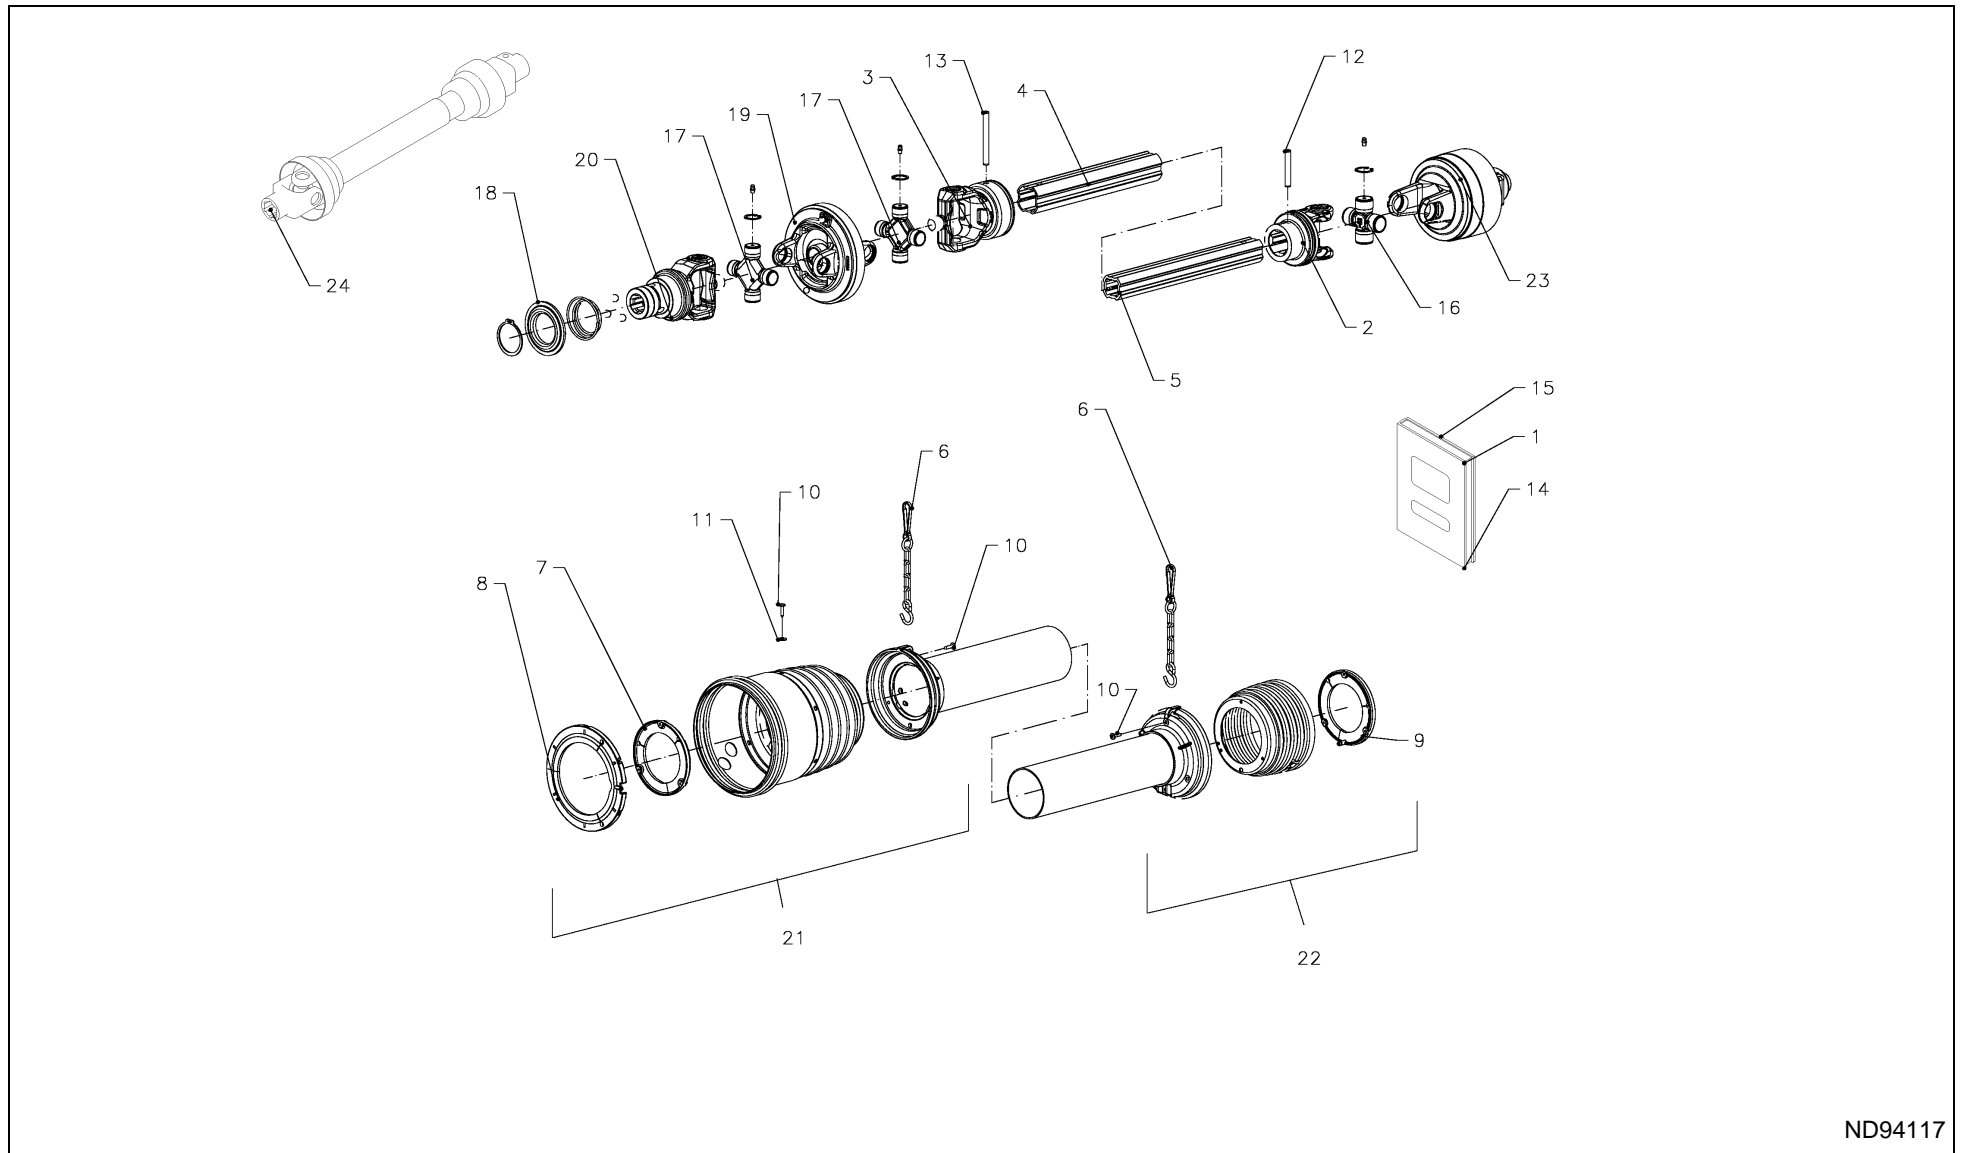

RV 1601 MKII BALEPACK / SHAFT, UNIV. JOINT (R+14-OC)

ND94117

RV 1601 MKII BALEPACK / SHAFT, UNIV. JOINT (R+14-OC)

PosNo.	Part No.	Qty.	Description	Remark
1	BV399143000	1	SAFETY DECAL	
2	BV204S66854	1	YOKE	
3	BV2150G6871	1	YOKE	
4	BV2253Q1055	1	PIPE, PROFILE, OUTER	
5	BV2453N1070	1	PIPE, PROFILE, INNER	
6	VG82.36.08	2	KETTING, BORG- L=600	
7	BV2550G0001R02	1	RING	
8	BV2550G0024R02	1	RING	
9	BV2550G0002R02	1	RING	
10	BV310001431R30	3	SCREW	
11	BV332001020R30	1	WASHER, PLAIN	
12	VG61.05.04	1	SPANSTIFT 10X65	
13	BV341103000R10	1	PIN, TENSION	
14	BV399CEE051	1	SAFETY DECAL UNIV.JOINT SHAFT	
15	BV399CEE053	1	OPERATION MANUAL	
16	BV4120G0012R40	1	CROSS ASSY	
17	BV4120G0051R30	2	CROSS ASSY	
18	BV435000323R	1	LOCK ASSY	
19	BV5110G0061	1	YOKE, DOUBLE	
20	BV5730G0384	1	YOKE, QUICK-DISCONNECT	
21	BV5ES6121CEWS	1	GUARD HALF, OUTER	
22	BV5IS6121CEWS	1	GUARD HALF, INNER	
23	BV6WG157003R	1	COUPLING, CAM	
24	VGND94117	1	SHAFT, UNIV. JOINT