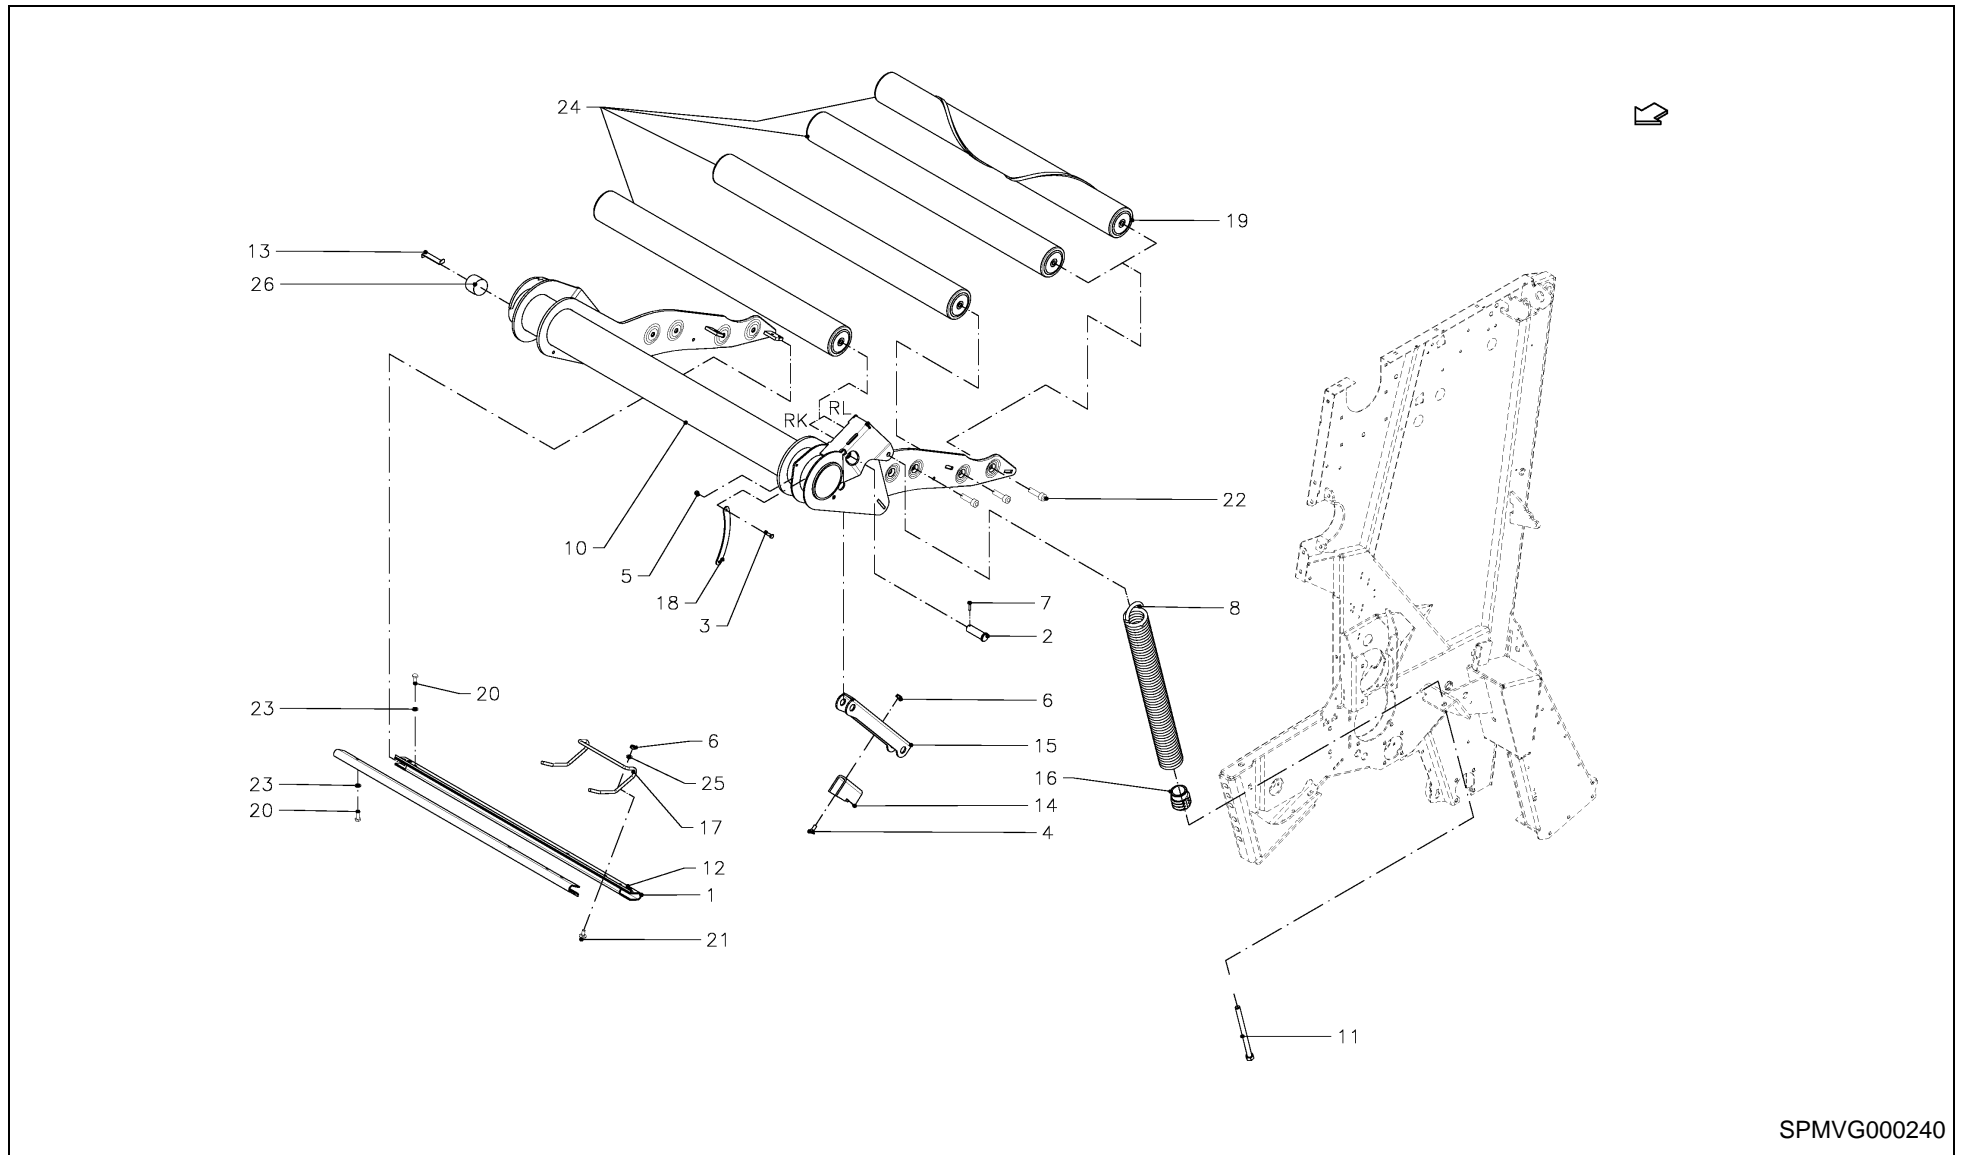

RV 1601 MKII BALEPACK / TENSIONER, BELT

SPMVG000240

RV 1601 MKII BALEPACK / TENSIONER, BELT

PosNo.	Part No.	Qty.	Description	Remark
1	VGBR0333	1	SCRAPER ASSY	SILAGE EXECUTION
2	VGEU40V	1	PIN	
3	KG00472161	1	HEX. SCREW M8X25 8.8	
4	KG00641461	1	CARRIAGE BOLT M10X25 8.8	
5	KG01072261	1	LOCK NUT M8 8	
6	KG01072361	5	LOCK NUT M10 8	
7	VGND4030V	1	TENSION PIN 6X35	
8	VGPZ465	1	SPRING, TENSION	
9	VGWA002	3	ROLLER ASSY, SHORT	
10	VGWA01325	1	TENSIONER, BELT	
11	VGWA01374V	1	BOLT, SCREW	
12	VGWA0701	2	SCRAPER	
13	VGWA1072	2	BRACKET	
14	VGWA1327	1	SUPPORT	
15	VGWA1328	1	LEVER	
16	VGWA1389V	1	HOLDER, SPRING	
17	VGWA1589	2	GUIDE	
18	VGWA492V	1	STRIP	
19	VGWS0077	1	ROLLER ASSY, SILAGE	SILAGE EXECUTION
20	KG00474061	4	HEX. SCREW M10X20 8.8	
21	KG00641961	4	CARRIAGE BOLT M10X50 8.8	
22	KG00865161	6	COUNTERSUNK HEAD SCREW M16X35 8.8	
23	VGND3147V	4	LOCK WASHER VSF-10M	
24	VGWA00368		REPAIR KIT	
25	VGWA2018V	4	BRACKET, CLAMP	
26	VGWA767	2	PROTECTION	