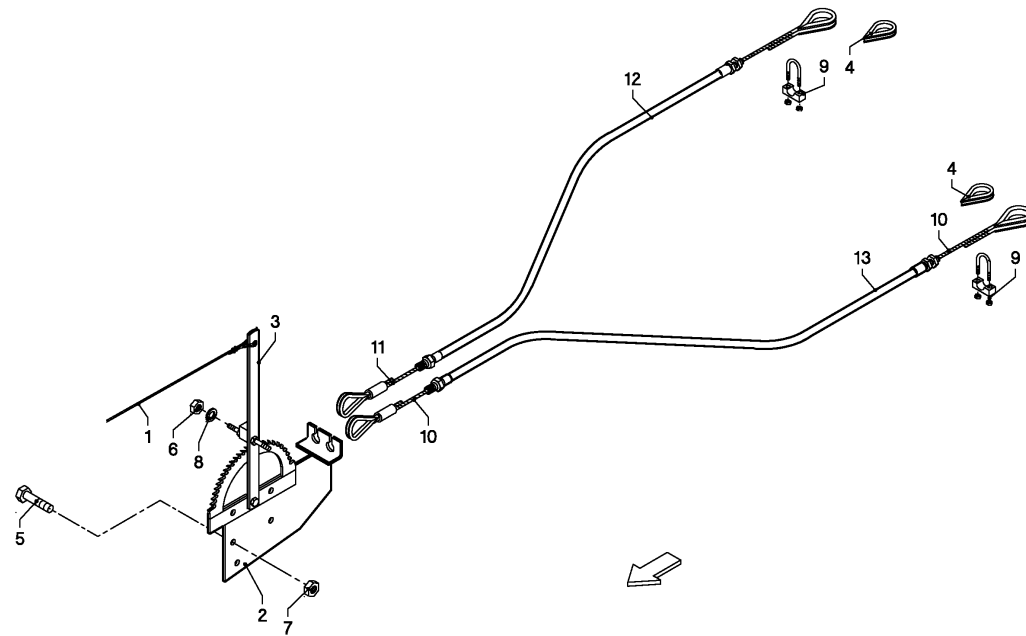

RV 1601 MKII BALEPACK / BRAKE

02WR01-3-60

RV 1601 MKII BALEPACK / BRAKE

PosNo.	Part No.	Qty.	Description	Remark
1	VF06210015	2	PIN	
2	VF06214197	8	WASHER	
3	VF06214294	4	WASHER	
4	VF16602596	4	BUSH	
5	VF16602609	4	TENSION SPRING	
6	VF16602610	2	BRAKE LEVER	
7	VF16602611	2	BRAKE LEVER	
8	VF16602625	2	LEVER	
9	VF16602626	2	PULL ROD	
10	VF16602627	2	CLIP	
11	VF16612424	2	CLEVIS	
12	KG00355861	4	HEX. BOLT M10X70 8.8	
13	KG00476761	4	HEX. SCREW M12X40 8.8	
14	KG00981261	8	FLANGED BOLT M8X20 90	
15	KG01052161	2	HEX. NUT M12 8	
16	KG01061261	8	LOCK NUT M8 8	
17	KG01067661	4	LOCK NUT M10 8	
18	KG01072461	4	LOCK NUT M12 8	
19	KG01251861	6	SPLIT PIN 4X36 ST	
20	KG01267561	4	WASHER M12	
21	VGWP0122K0	4	PLATE	