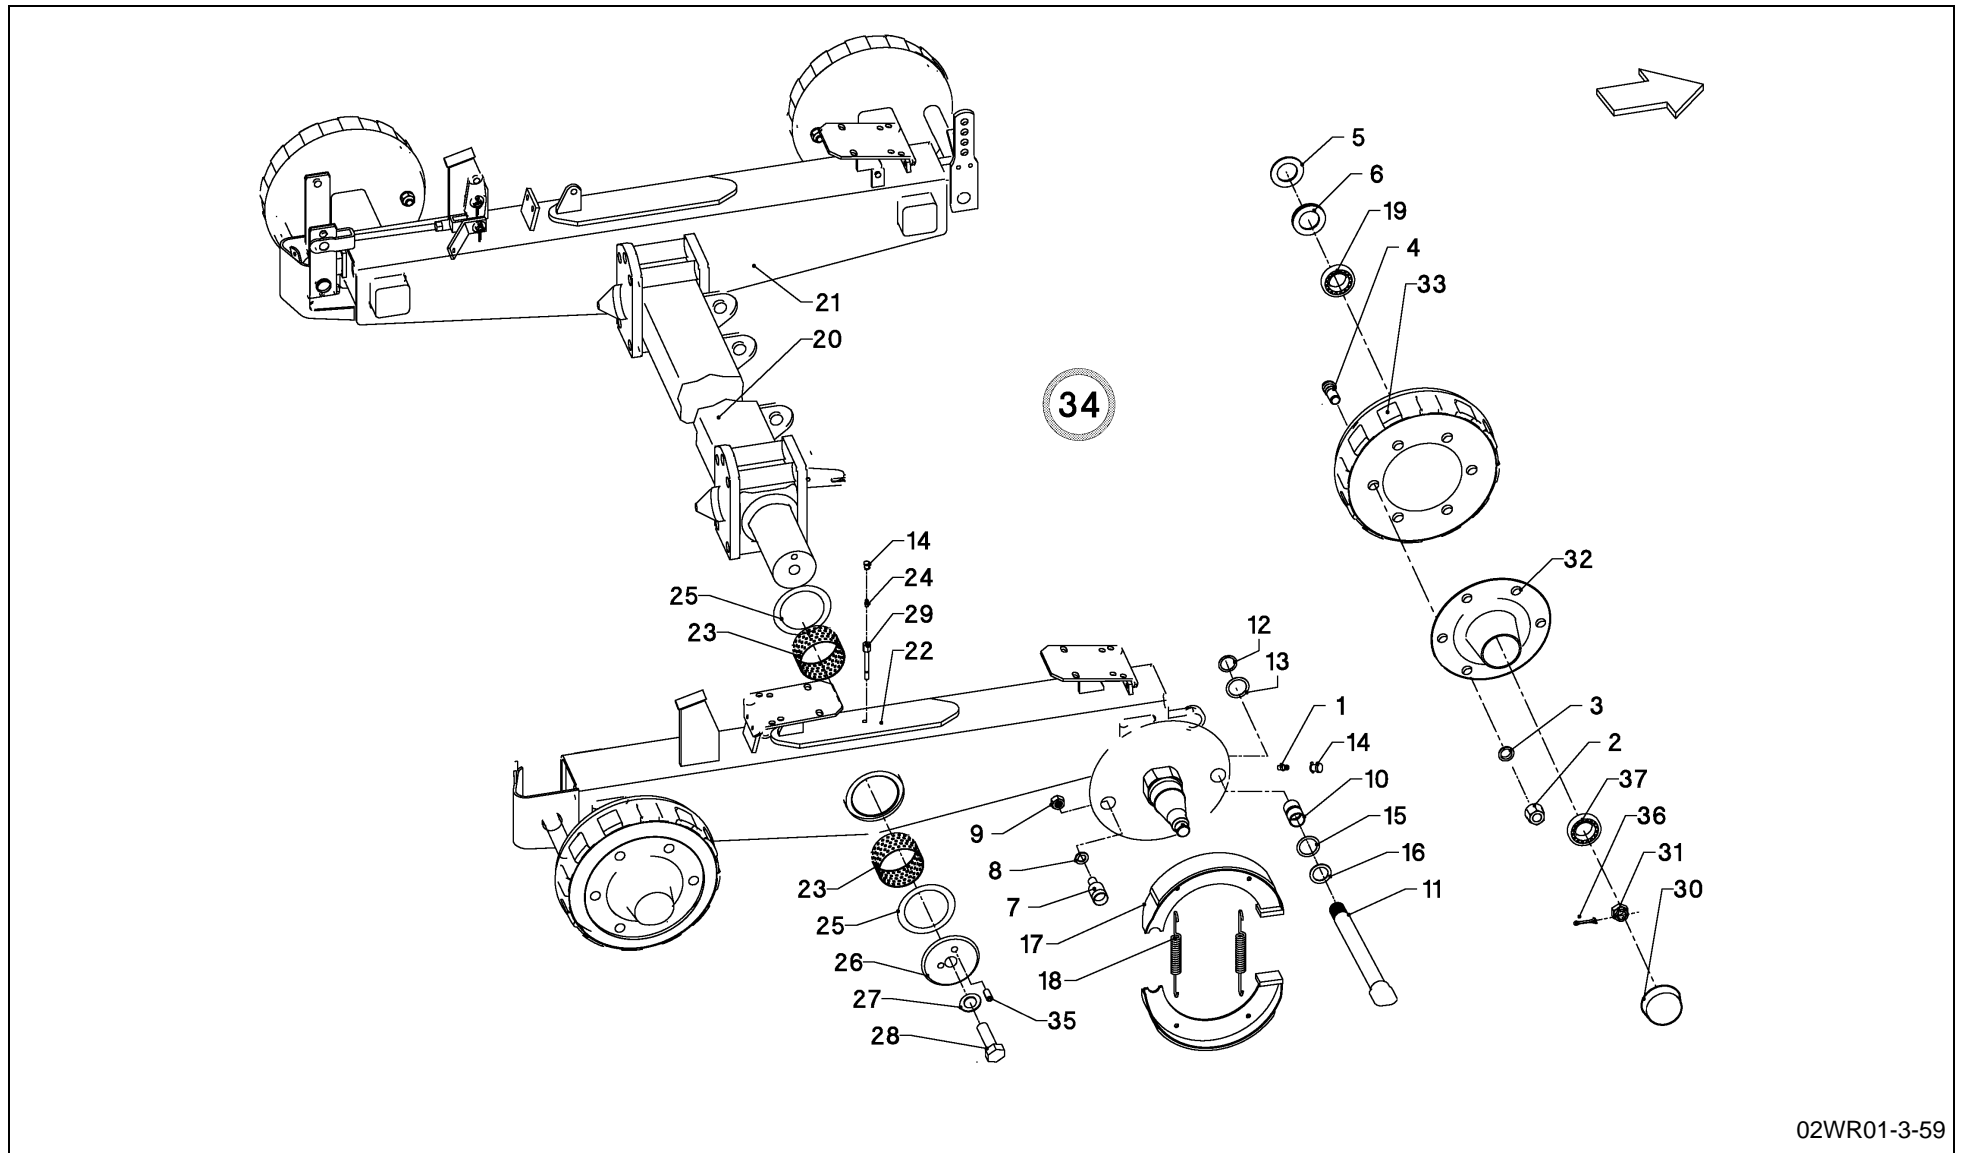

RV 1601 MKII BALEPACK / UNDERCARRIAGE, TANDEM

RV 1601 MKII BALEPACK / UNDERCARRIAGE, TANDEM

PosNo.	Part No.	Qty.	Description	Remark
1	VF01120696	4	GREASE NIPPLE	
2	VF01121797	24	FLAT-COLLAR NUT	
3	VF01121808	24	SPRING LOCKWASHER	
4	VF16513646	24	PIN	
5	VF16602597	4	RING	
6	VF16602598	4	SEAL RING	
7	VF16602599	2	THREADED PIN	
8	VF16602600	2	WASHER	
9	VF16602601	4	LOCKING NUT	
10	VF16602602	4	BUSH	
11	VF16602603	4	SHAFT	
12	VF16602604	4	CIRCLIP	
13	VF16602605	4	RING	
14	VF16602606	6	PROTECTING CAP	
15	VF16602607	4	RING	
16	VF16602608	4	RING	
17	VF16602612	8	BRAKE SHOE	
18	VF16602613	8	TENSION SPRING	
19	VF16602614	4	TENSION SPRING	
20	VF16602615	1	CENTRE PART	
21	VF16602616	1	SWINGING ARM LEFT	
22	VF16602617	1	SWINGING ARM RIGHT	
23	VF16602618	4	BUSH	
24	VF16602619	2	GREASE NIPPLE	
25	VF16602620	4	WASHER	
26	VF16602621	2	WASHER	
27	VF16602622	2	WASHER	
28	VF16602623	2	WASHER	
29	VF16602624	2	LUBE CUP	
30	VF16612405	4	WHEEL CAP	
31	VF16614447	1	CASTELLATED NUT	
32	VF16617329	4	WHEEL HUB	
33	VF16617330	4	BRAKE DRUM	
34	VF16619699	1	TANDEM AXLE +101 -150	
35	KG01195262	2	TENSION PIN 12X30	
36	KG01252961	4	SPLIT PIN 5X45 ST	
37	KG01799200	4	TAPER ROLLER BEARING 32207