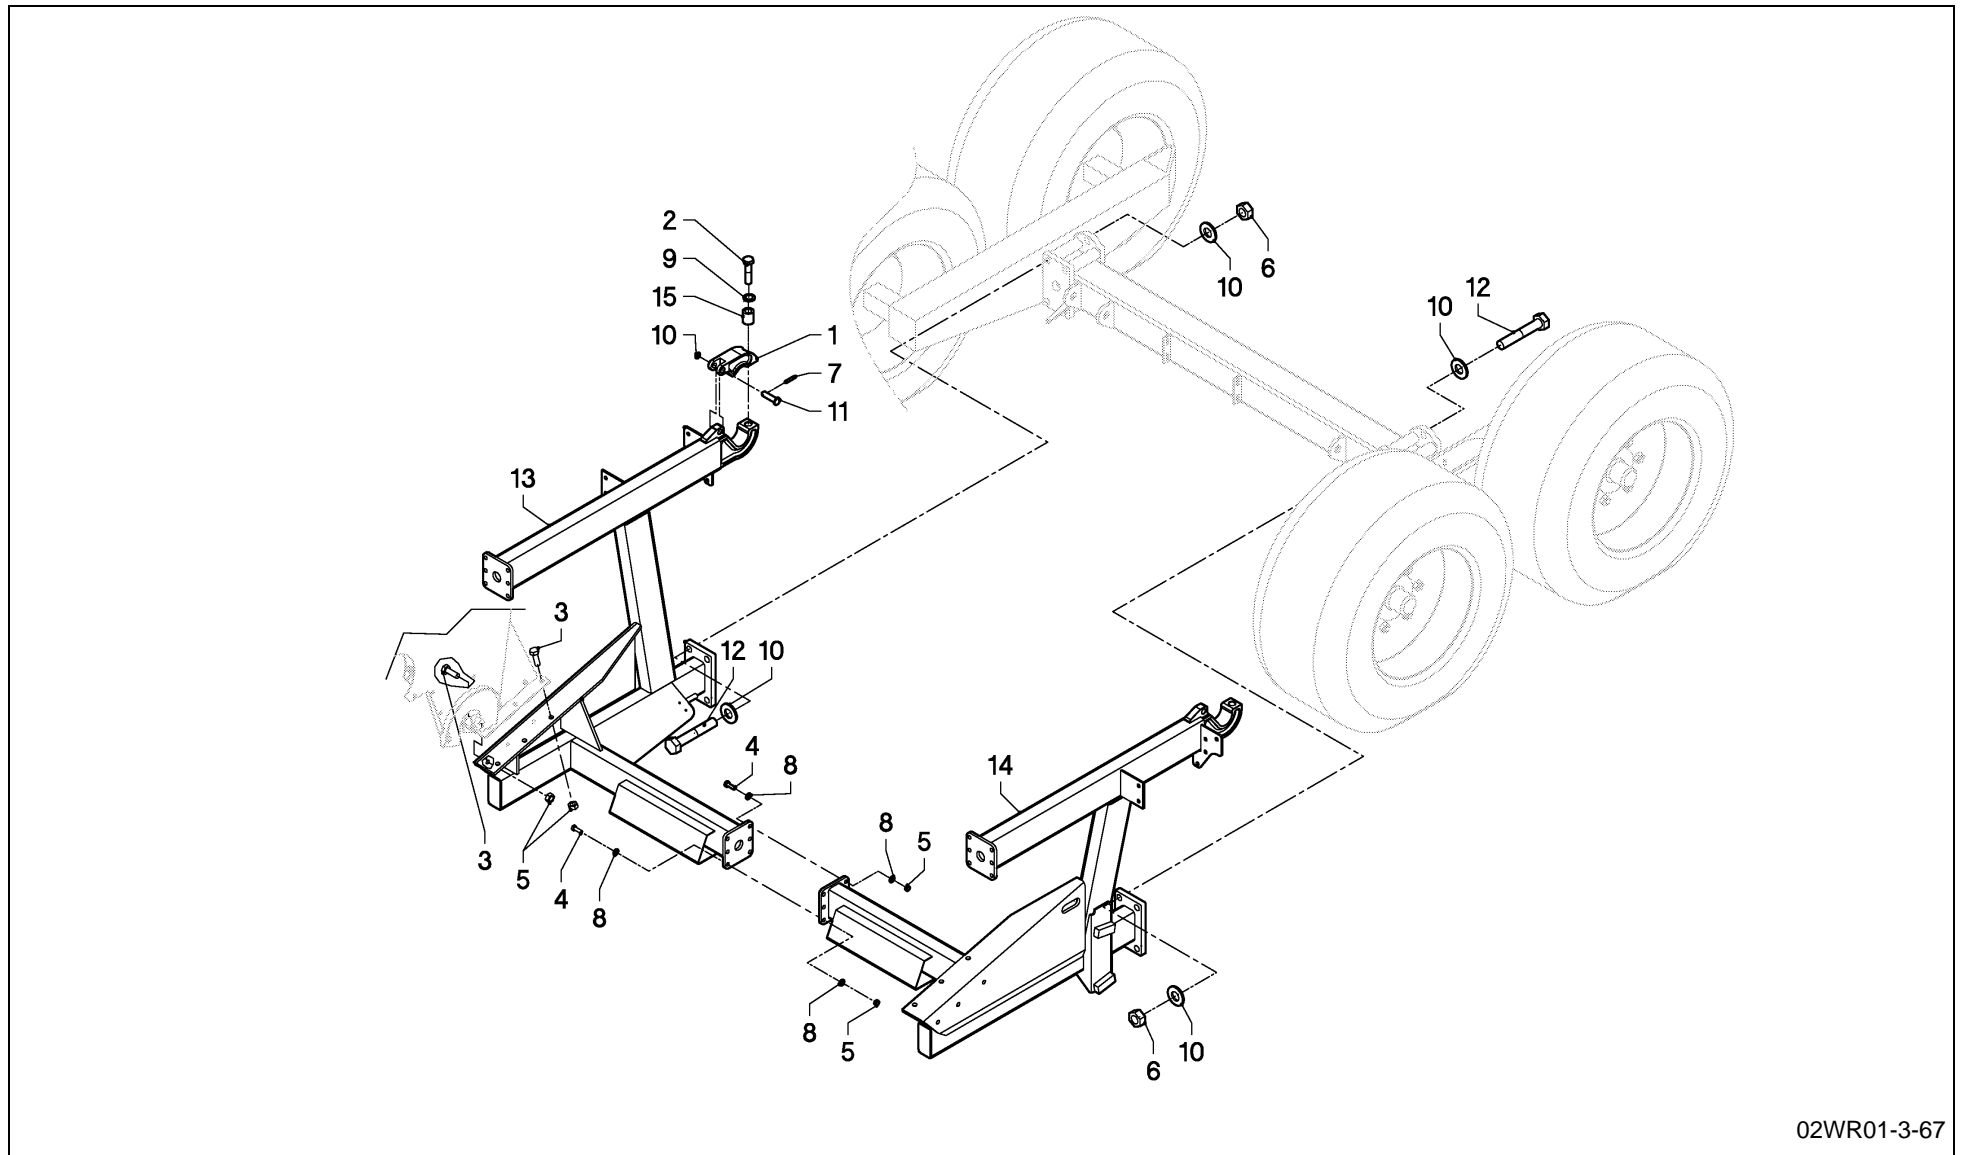

RV 1601 MKII BALEPACK / CARRIER

02WR01-3-67

RV 1601 MKII BALEPACK / CARRIER

PosNo.	Part No.	Qty.	Description	Remark
1	VF16619924	2	WALL HOOK	
2	KG00362561	2	HEX. BOLT M16X80 8.8	
3	KG00476561	12	HEX. SCREW M12X30 8.8	
4	KG00476761	6	HEX. SCREW M12X40 8.8	
5	KG01072461	18	LOCK NUT M12 8	
6	KG01072761	8	LOCK NUT M20 8	
7	KG01186562	2	TENSION PIN 4X30	
8	KG01267561	12	WASHER M12	
9	KG01282061	2	SPRING WASHER M16	
10	KG01282261	16	SPRING WASHER M20	
11	VGMT97V	2	PIN	
12	VGND1599V	8	BOLT, NUTTED	
13	VGWP02K0	1	CARRIER, RH	
14	VGWP03K0	1	CARRIER, LH	
15	VGWP49V	2	SLEEVE