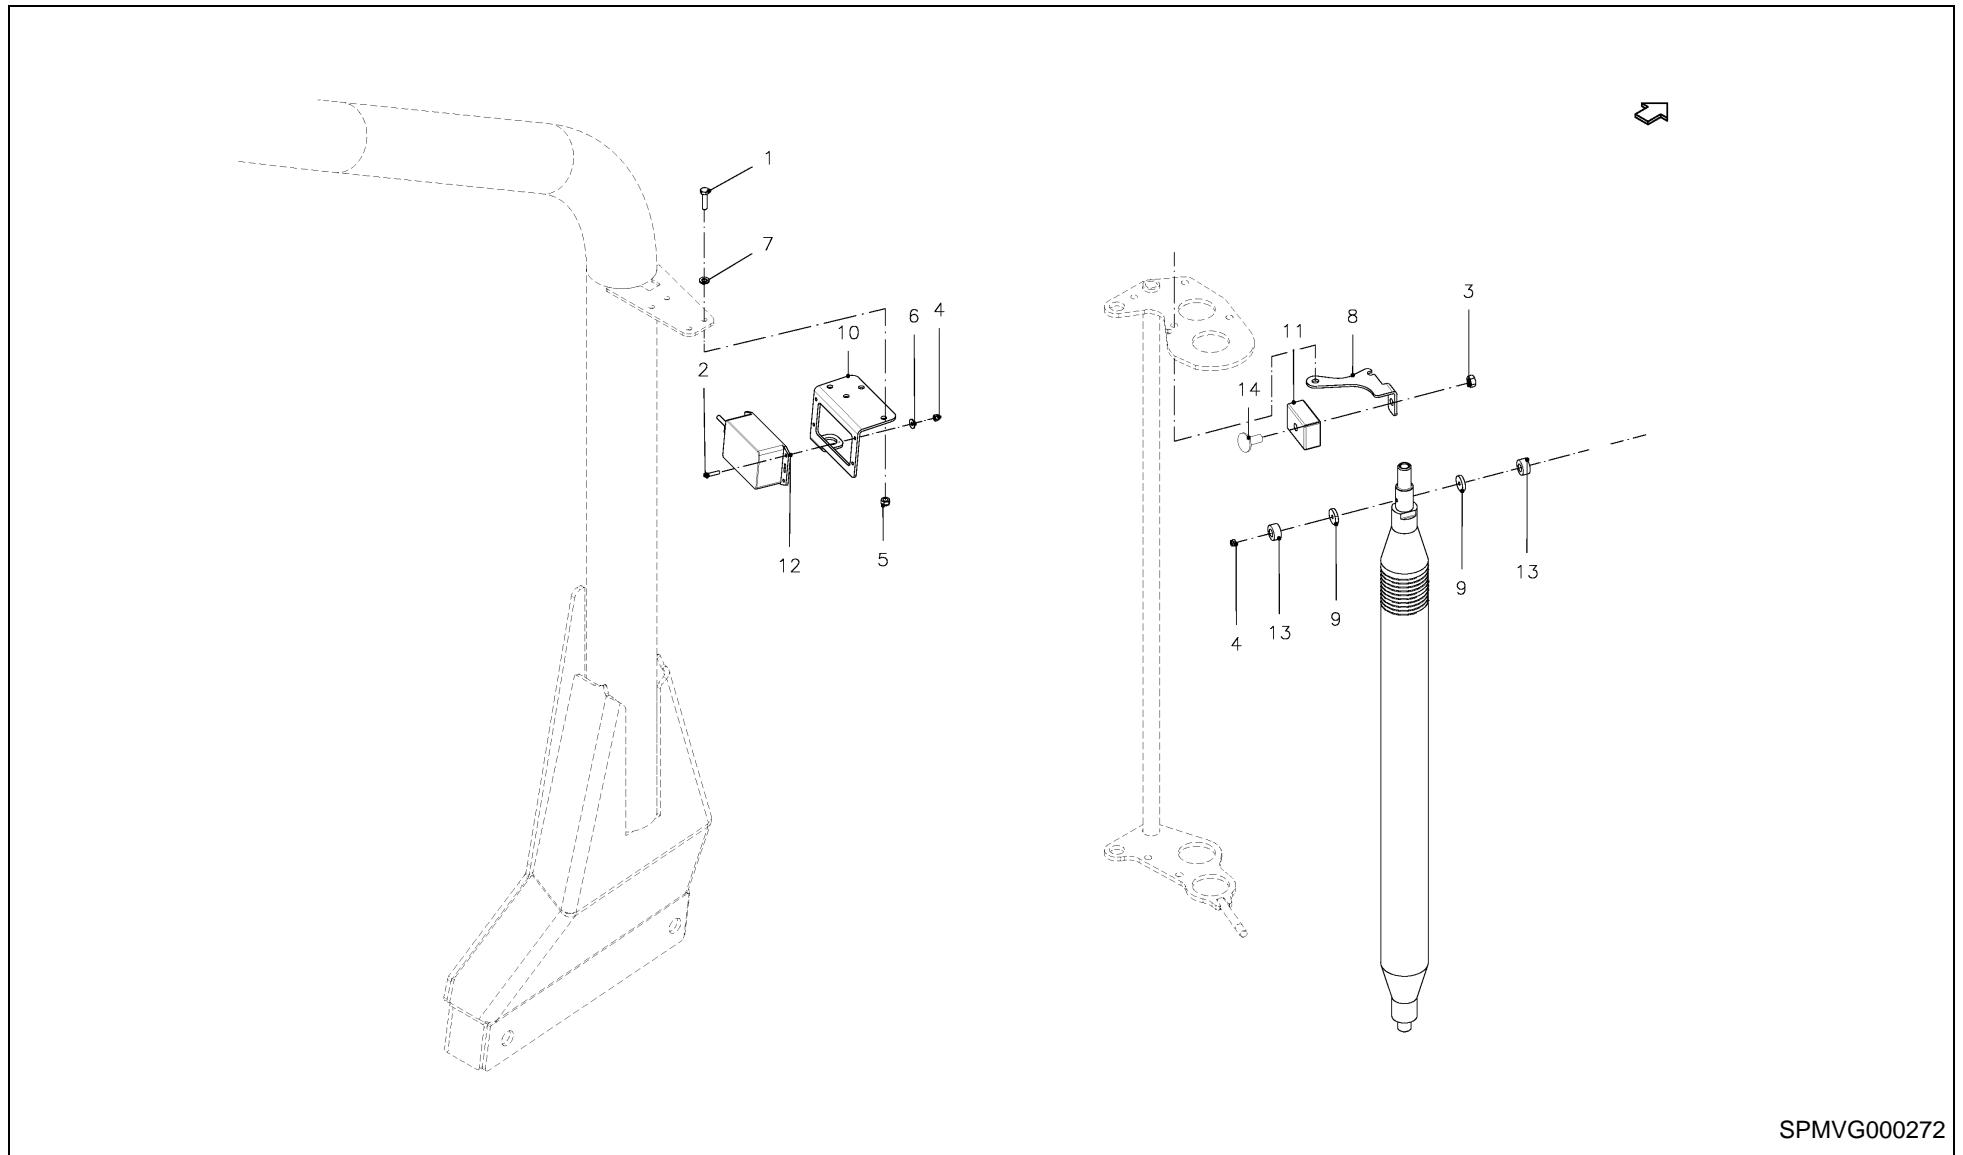

SPMVG000272

RV 1601 MKII BALEPACK / RF FILMBREAKKIT BP 3D

PosNo.	Part No.	Qty.	Description	Remark
1	KG00469161	2	HEX. SCREW M6X25 8.8	
2	KG00891763	4	COUNTERSUNK HEAD SCREW M4X16 4.8	
3	KG01051961	1	HEX. NUT M8 8	
4	KG01067161	4	LOCK NUT M4 8	
5	KG01067361	2	LOCK NUT M6 8	
6	KG01267061	4	WASHER M4	
7	KG01267261	4	WASHER M6	
8	UH453993	1	BRACKET TRANSMITTER	
9	UH453994	2	WASHER Ø4,5-Ø20-4	
10	UH453995	1	BRACKET RF	
11	VNB0556273	1	RF TRANSMITTER FOR 1X FILMROL.	
12	VNB0556373	1	RF RECEIVER FOR MAX.2X FILMROL	
13	VNB0176473	2	MAGNET	
14	VNB0162173	1	BOLT