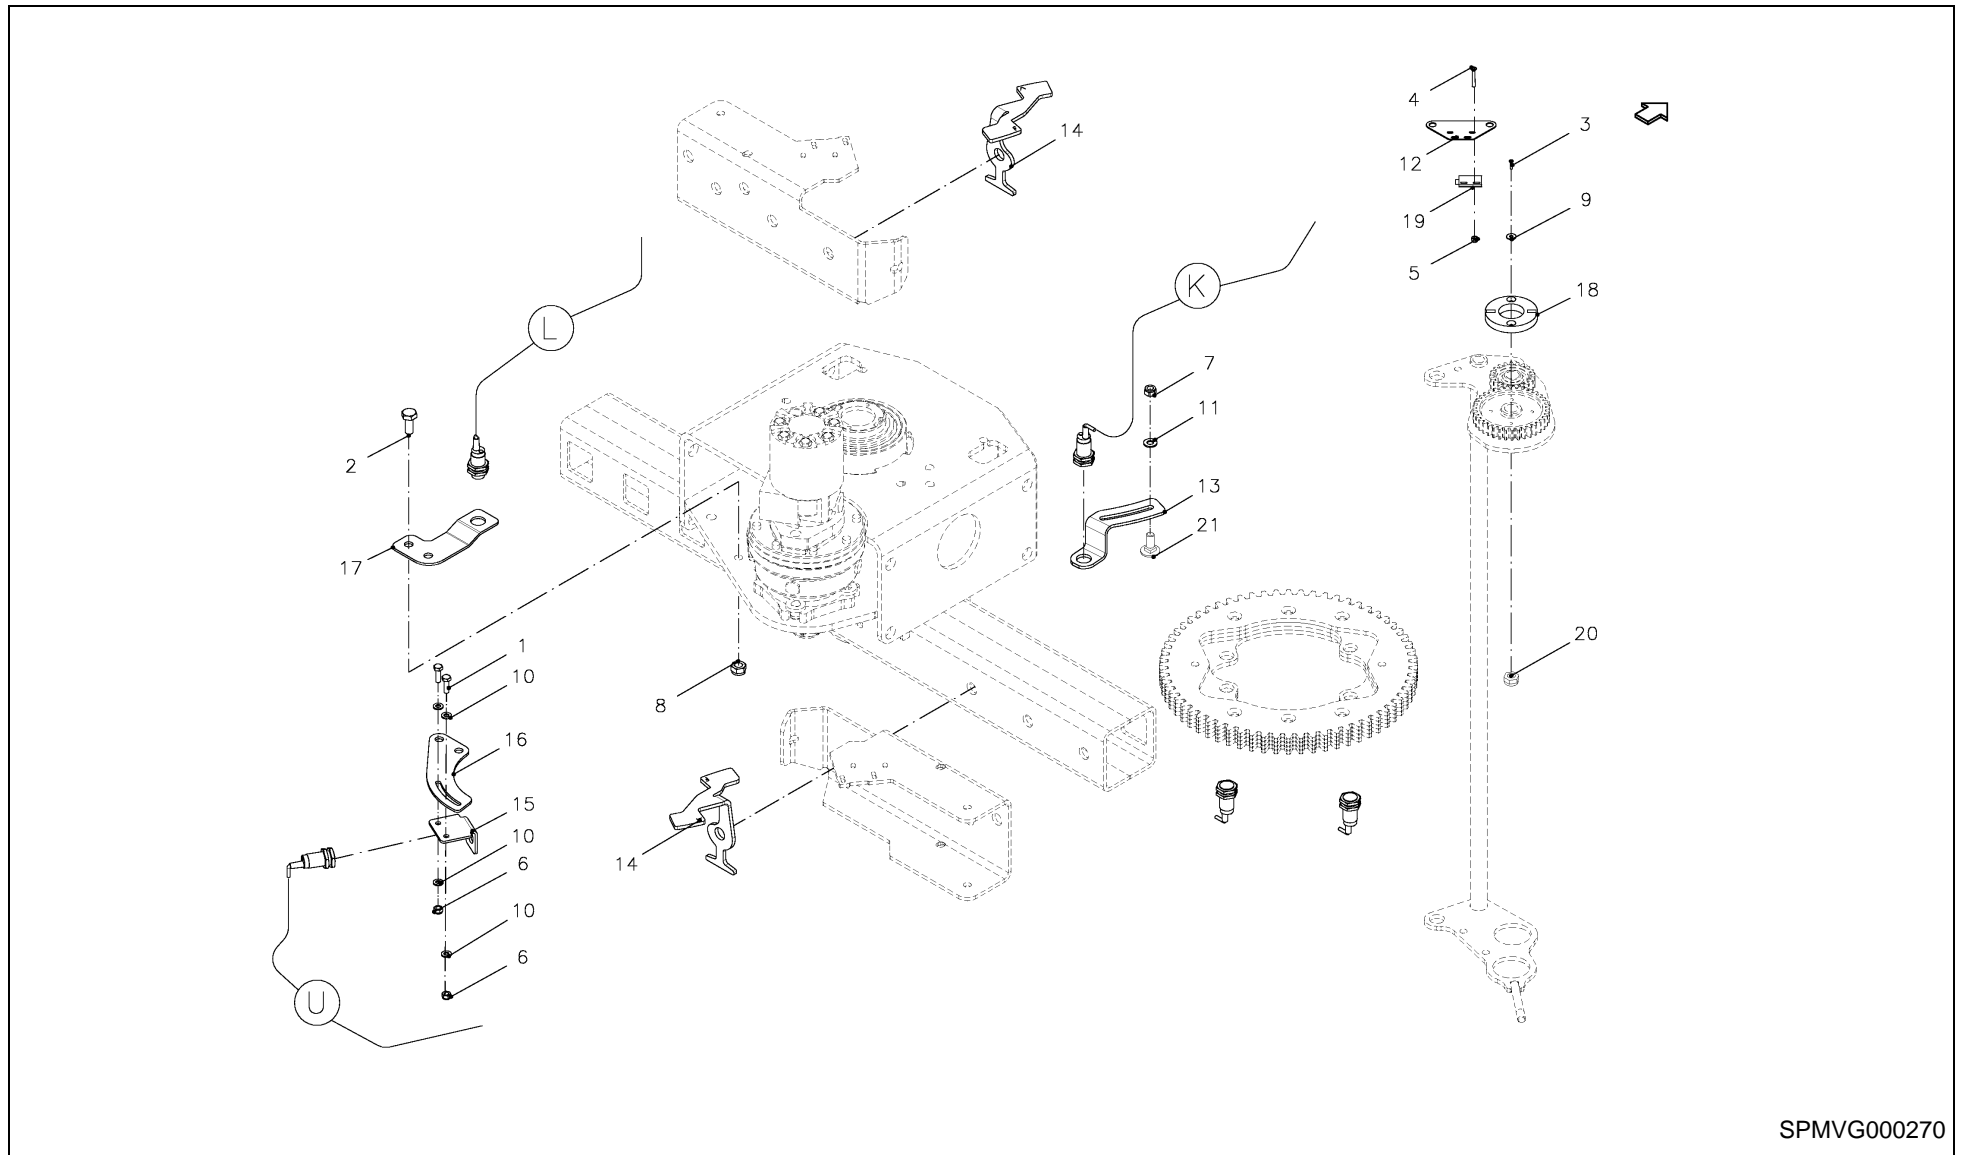

RV 1601 MKII BALEPACK / SENSOR BRACKETS

SPMVG000270

RV 1601 MKII BALEPACK / SENSOR BRACKETS

PosNo.	Part No.	Qty.	Description	Remark
1	KG00468961	2	HEX. SCREW M6X20 8.8	
2	KG00474261	2	HEX. SCREW M10X25 8.8	
3	KG00890763	2	COUNTERSUNK HEAD SCREW M3X10 4.8	
4	KG00891963	8	COUNTERSUNK HEAD SCREW M4X25 4.8	
5	KG01067161	8	LOCK NUT M4 8	
6	KG01067361	2	LOCK NUT M6 8	
7	KG01067561	2	LOCK NUT M8 8	
8	KG01067661	2	LOCK NUT M10 8	
9	KG01267061	4	WASHER M4	
10	KG01267361	2	WASHER M8	
11	KG01267261	4	WASHER M6	
12	UH442760	1	FILM BREAK SENSOR BRACKET	
13	UH444653	1	SENSOR BRACKET	
14	UH444654	2	SENSOR BRACKET	
15	UH444928	1	HOLDER	3D
16	UH444929	1	HOLDER	3D
17	UH453365	1	BRACKET	2D
18	VNB0561173	1	MAGNET RING.	
19	VNB0528373	2	TRANSMITTER FOR 1X FILMROL	
20	UH852152	2	NYLOCK NUT M3 GALV	
21	UH821420	2	CARRIAGE BOLT M8X20-4.6 GALV.