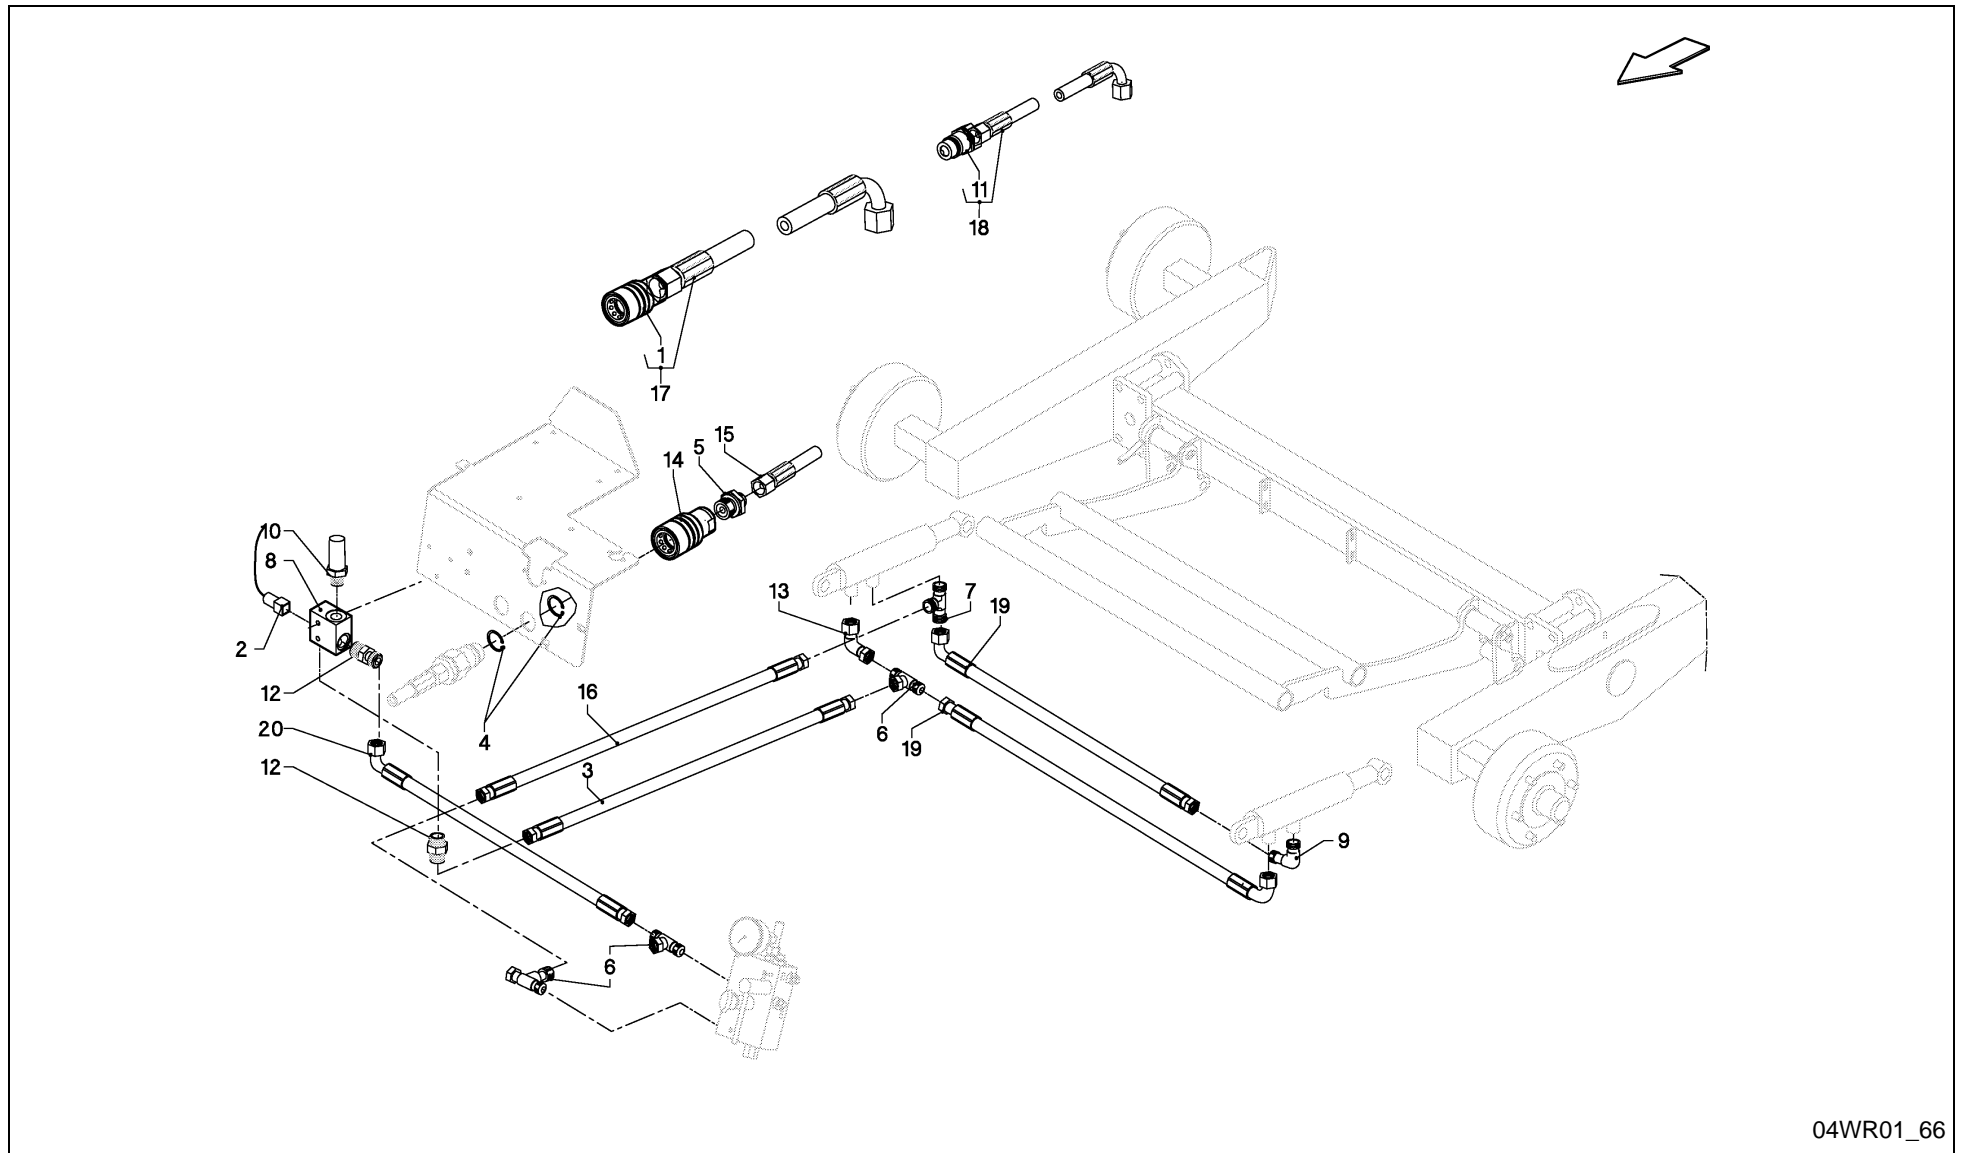

RV 1601 MKII BALEPACK / HYDRAULIC PARTS

04WR01_66

RV 1601 MKII BALEPACK / HYDRAULIC PARTS

PosNo.	Part No.	Qty.	Description	Remark
1	VF16651398	1	SLEEVE	
2	VNB0250773	1	CABLE VALVE LA1, 4,5MTR	
3	VGFB47	1	HOSE, HP 1800MM LG.	
4	KG01119100	4	CIRCLIP-B 80 X 4	
5	VGND92003V	2	STUD COUPLING, MALE S-GES 15LR	
6	VGND92032V	3	STUD COUPLING, T-	
7	VGND92043V	1	T-COUPLING	
8	VGND92169V	1	BLOCK, HYDR.	
9	VGND92171V	1	STUD COUPLING	
10	VGND92172	1	VALVE	
11	VGTP00512	1	PLUG ASSY, QUICK-DISCONN.	
12	VGND9869V	2	STUD COUPLING, MALE	
13	VGND9906V	1	ELBOW COUPLING, ADJUSTABLE	
14	VGND9986	2	BODY, Q-D COUPLING	
15	UH444734	2	HYDR.HOSE 1/2"-2700 1/2" 2700	
16	VGWA515	1	HOSE, HP	
17	VGWP00116	1	HD-SLANG	
18	VGWP00117	1	HD-SLANG	
19	VGXD62	2	HOSE, HP	
20	VGXD64	1	HOSE, HP	