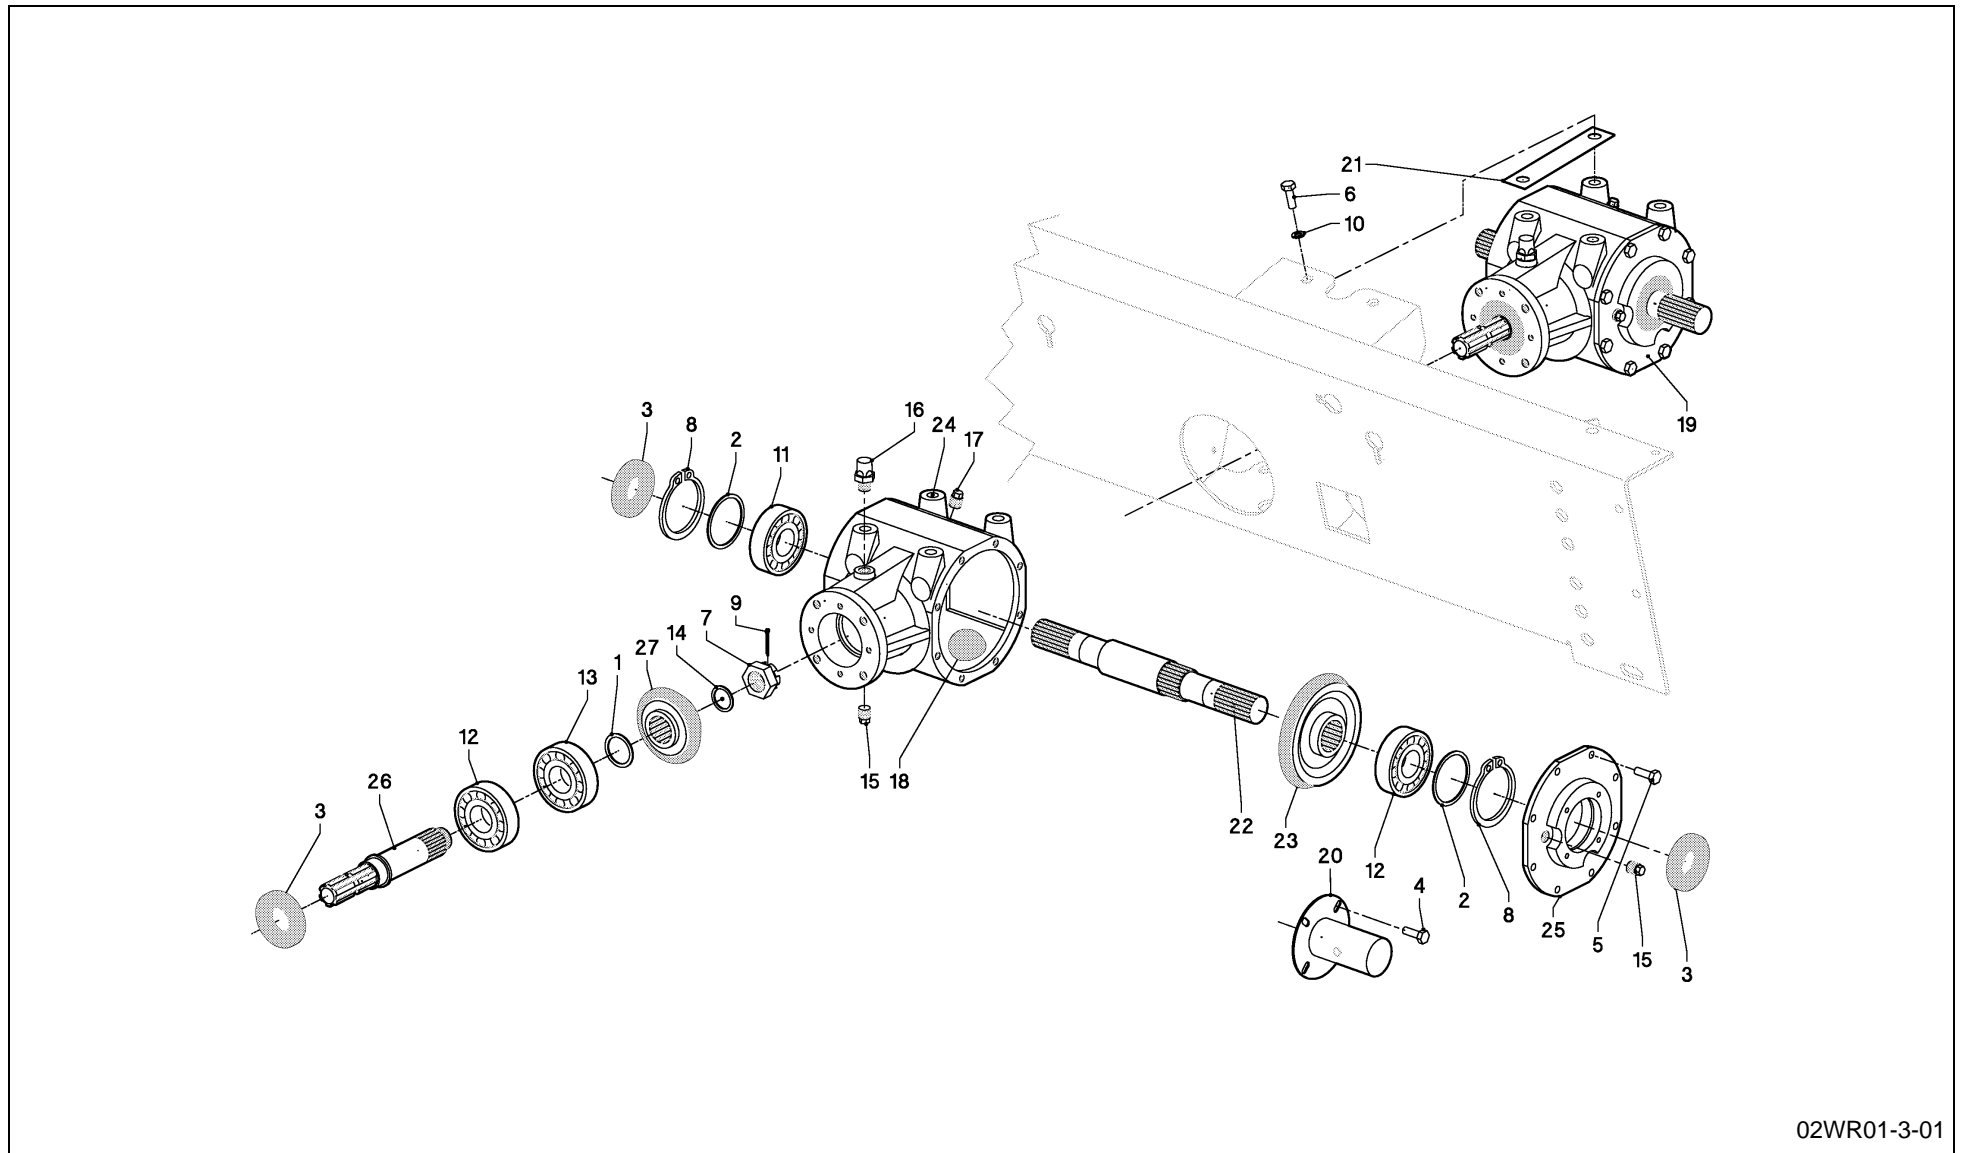

RV 1601 MKII BALEPACK / DRIVE PRIMARY

02WR01-3-01

RV 1601 MKII BALEPACK / DRIVE PRIMARY

PosNo.	Part No.	Qty.	Description	Remark
1	VGAH00132		SHIM SET -X40X50	
2	VGGS0089		SHIM SET -X70X79.9	
3	KG00160200	3	RADIAL SHAFT SEAL - AS 40X80X10	
4	KG00471761	4	HEX. SCREW M8X16 8.8	
5	KG00474261	8	HEX. SCREW M10X25 8.8	
6	KG00480161	6	HEX. SCREW M16X35 8.8	
7	KG01081800	1	CASTLE NUT M30X1.5 8	
8	KG01119100	2	CIRCLIP-B 80 X 4	
9	KG01252061	1	SPLIT PIN 4X50 ST	
10	KG01282061	6	SPRING WASHER M16	
11	KG01382800	1	BALL BEARING 6208	
12	KG01799800	2	TAPER ROLLER BEARING 30208	
13	KG01800100	1	TAPER ROLLER BEARING 30308	
14	VGMT310(20)	1	SHIM 2.0X30.2X38	
15	VGND92092V	3	PLUG	
16	VGND92093V	1	BREATHER	
17	VGND92155V	1	PLUG, MAGNETIC	
18	VGND9824		OIL ABACOT MEP100	2 l.
19	VGWA00154	1	GEARBOX CPL.COMER 290.736	
20	VGWA1809	1	COVER, PLASTIC	
21	VGWA662V	1	PLATE, SHIM	
22	VGWA734	1	SHAFT, DRIVE	
23	VGWA735	1	WHEEL, TOOTHED	
24	VGWA736	1	HOUSING, X-MISSION	
25	VGWA737	1	LID	
26	VGWA738	1	SHAFT, DRIVE	
27	VGWA739	1	WHEEL, TOOTHED