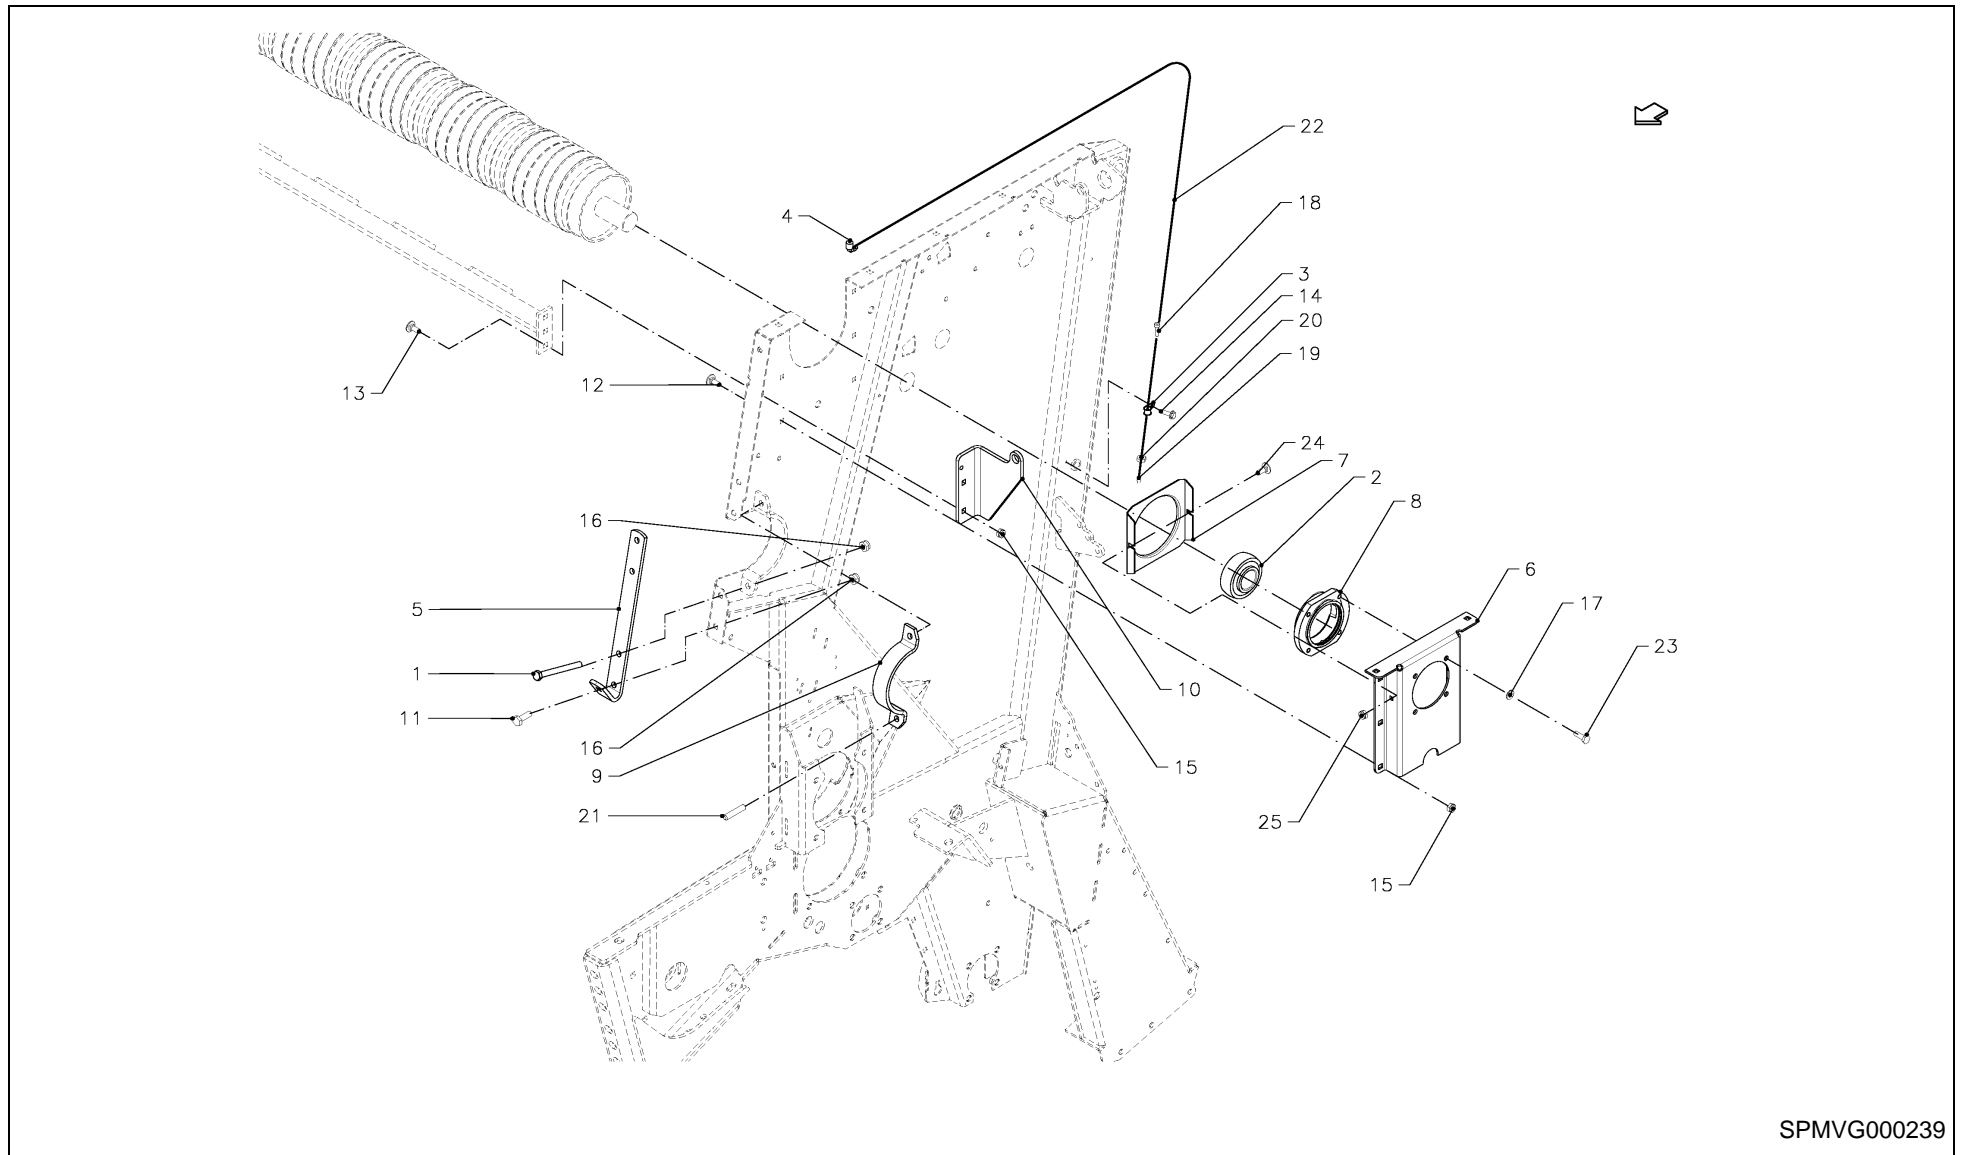

RV 1601 MKII BALEPACK / ROLLERS, L

SPMVG000239

RV 1601 MKII BALEPACK / ROLLERS, L

PosNo.	Part No.	Qty.	Description	Remark
1	KG00478061	2	HEX. SCREW M12X130 8.8	
2	VGND5277	1	CUSHION, BALL, ADJUSTABLE	
3	VGND90033	2	CLAMP	
4	VGND92175	2	ELBOW COUPLING	
5	VGRL287K0	1	STRIP	
6	VGWA02054K0	1	SUPPORT	
7	VGWA1363K0	1	PLATE, FILLER	
8	VGWA2055	1	HOUSING, CUSHION	
9	VGWA498	1	BRACE	
10	VGWA805	1	SUPPORT, LH	
11	KG00476561	2	HEX. SCREW M12X30 8.8	
12	KG00641461	6	CARRIAGE BOLT M10X25 8.8	
13	KG00641561	2	CARRIAGE BOLT M10X30 8.8	
14	KG01000161	2	FLANGED BOLT M6X12	
15	KG01072361	8	LOCK NUT M10 8	
16	KG01072461	4	LOCK NUT M12 8	
17	VGND3147V	4	LOCK WASHER VSF-10M	
18	VGND92174	2	COUPLING	
19	VGND98026V	2	GREASE NIPPLE	
20	VGWA1444V	2	NUT HEX	
21	VGWA699V	2	PIPE	
22	VGND92176	2	HOSE, HP	GIVE LENGTH WHEN ORDERING
23	KG00474261	4	HEX. SCREW M10X25 8.8	
24	KG00638961	1	CARRIAGE BOLT M8X16 8.8	
25	KG01061261	1	LOCK NUT M8 8