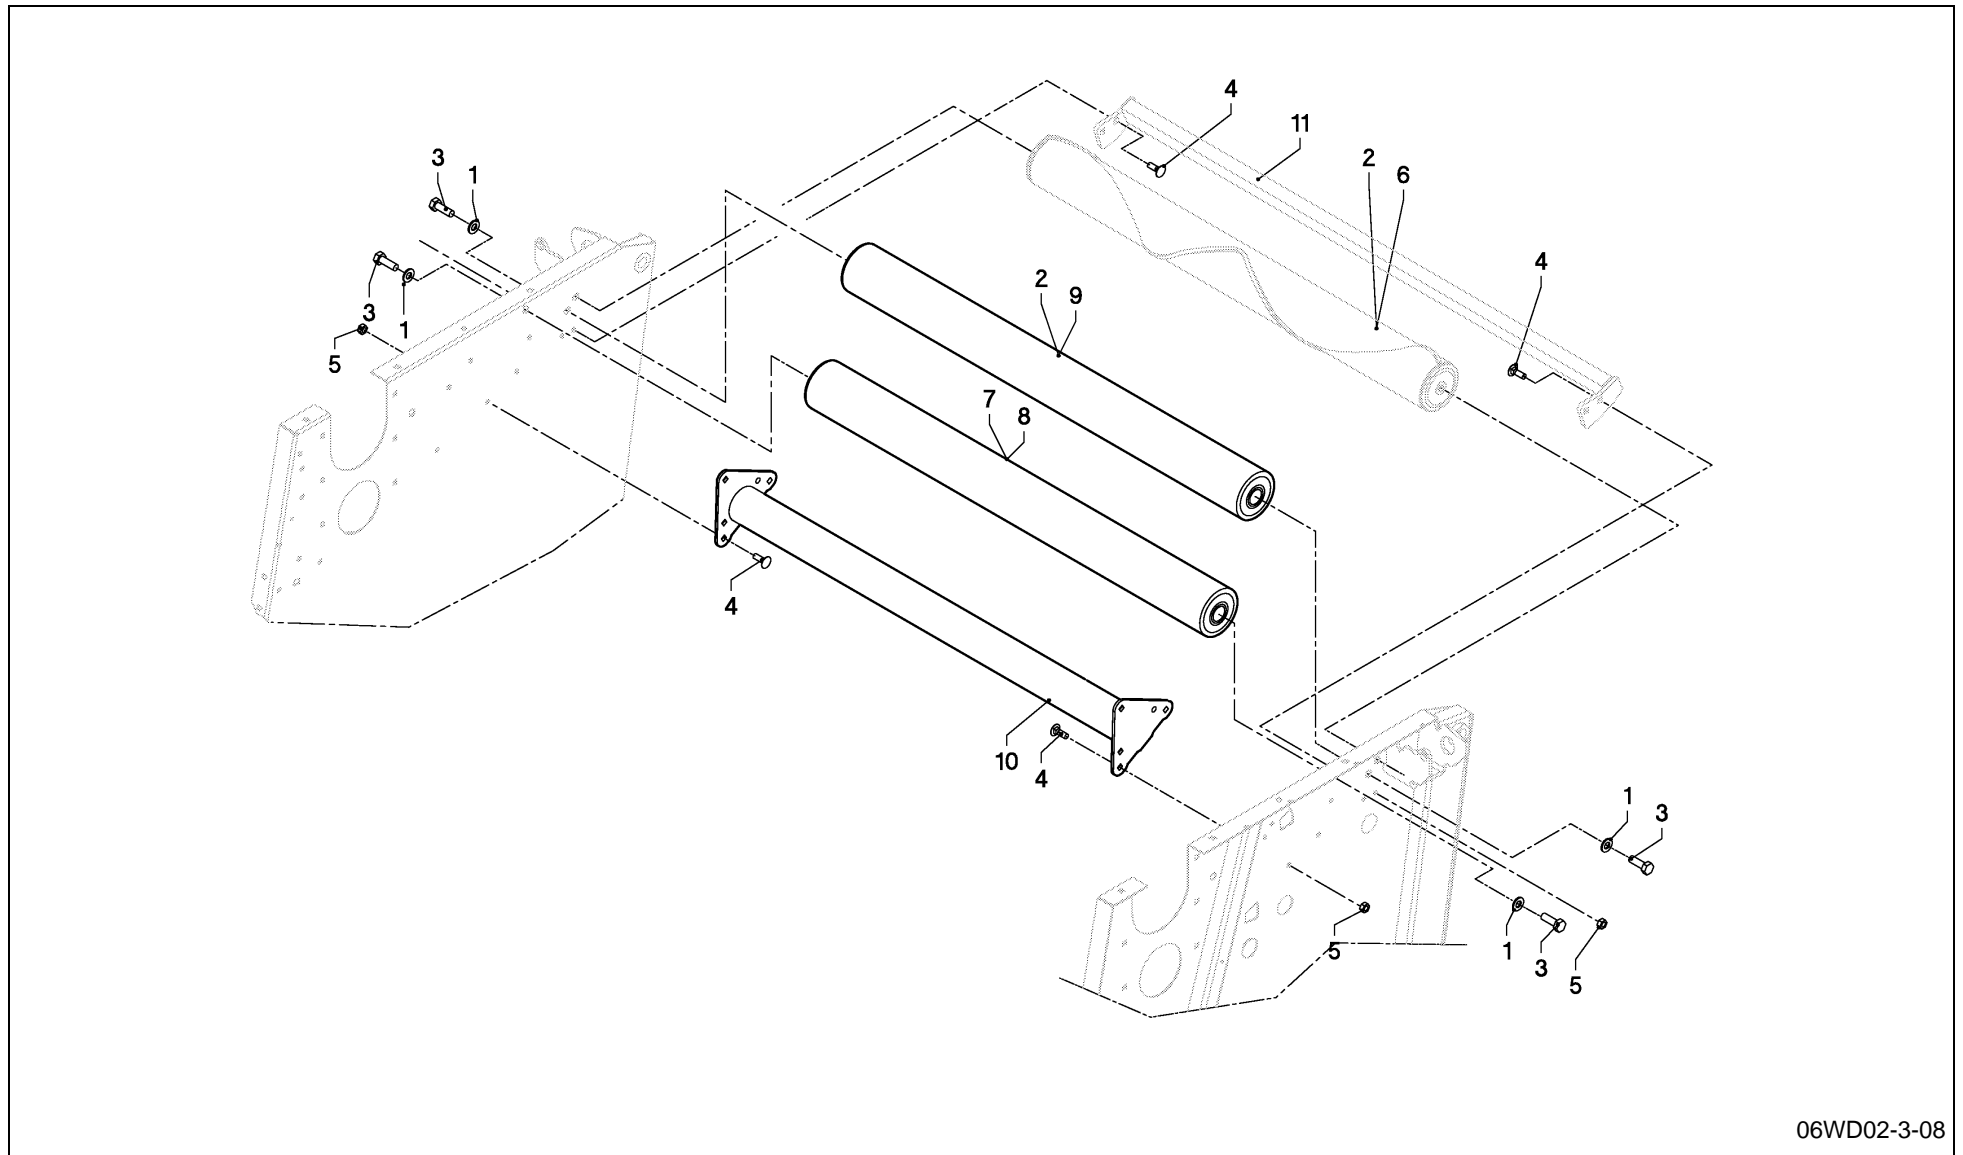

RV 1601 MKII BALEPACK / ROLLERS, TOP

06WD02-3-08

RV 1601 MKII BALEPACK / ROLLERS, TOP

PosNo.	Part No.	Qty.	Description	Remark
1	VG37129064V	4	LOCK WASHER VSF-16M	
2	VGBR00344		REPAIR SET, ROLLERS	
3	KG00480061	4	HEX. SCREW M16X30 8.8	
4	KG00641461	10	CARRIAGE BOLT M10X25 8.8	
5	KG01072361	10	LOCK NUT M10 8	
6	VGWA001418	1	ROLLER ASSY, SILAGE	SILAGE EXEC.
7	VGWA00368		REPAIR KIT	
8	VGWA0043	1	ROLLER ASSY, LONG	
9	VGWA00633	1	ROLLER ASSY, LONG	
10	VGWA077	1	PIPE, TORSION	
11	VGWA0920	1	SCRAPER	SILAGE EXEC.