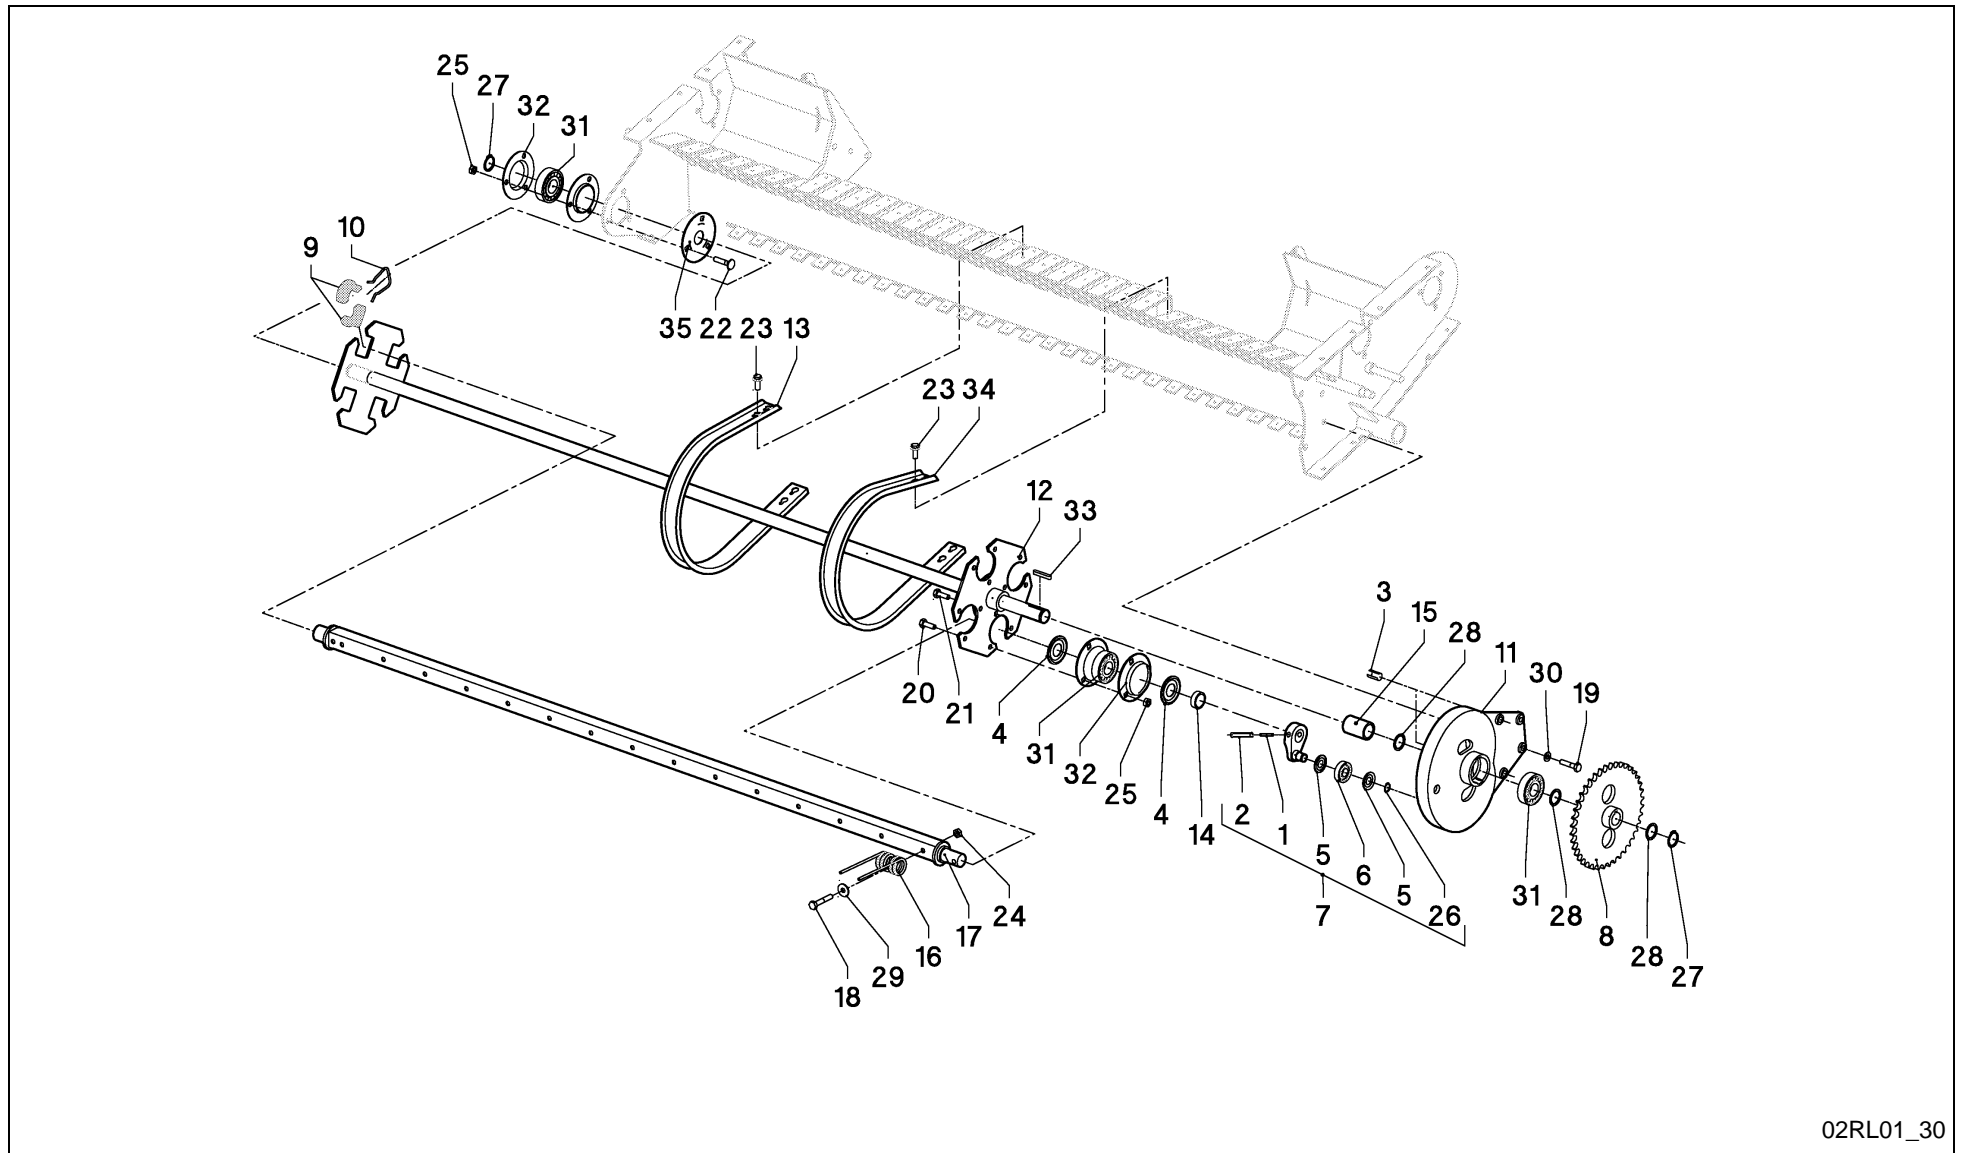

RV 1601 MKII BALEPACK / AXLE, TINE CARR. (WPU)

02RL01_30

RV 1601 MKII BALEPACK / AXLE, TINE CARR. (WPU)

PosNo.	Part No.	Qty.	Description	Remark
1	VF01157348	4	DOWEL PIN	
2	VF01157382	4	DOWEL PIN	
3	VF01157427	2	DOWEL PIN	
4	VF01170940	2	NILOS-RING	
5	VF06214938	8	NILOS-RING	
6	VF06215027	4	ROLLER	
7	VF16615203.86	4	CONTROL ARM	
8	VF16616460.86	1	SPROCKET	
9	VF16616480	8	TERMINAL RING	
10	VF16616481	4	CLIP	
11	VF16617225.86	1	GUIDE	
12	VF16617227	1	DRIVE SHAFT	
13	VF16617244	17	SHEET	
14	VF16617910	4	INTERMEDIATE TUBE	
15	VF16618011.86	1	SPACER TUBE	
16	VF16618868.86	60	SPRING TINE	
17	VF16618872	4	RAKE	
18	KG00353661	60	HEX. BOLT M8X60 8.8	
19	KG00355461	4	HEX. BOLT M10X50 8.8	
20	KG00474161	8	HEX. SCREW M10X22 8.8	
21	KG00474361	4	HEX. SCREW M10X30 8.8	
22	KG00641461	3	CARRIAGE BOLT M10X25 8.8	
23	KG01000161	16	FLANGED BOLT M6X12	
24	KG01072261	60	LOCK NUT M8 8	
25	KG01072361	12	LOCK NUT M10 8	
26	KG01107562	4	CIRCLIP-A 17 X 1	
27	KG01108862	2	CIRCLIP-A 30 X 1.5	
28	VGMT00310	3	SHIM SET S-X30.2X38	
29	VGND3030V	60	WASHER, PLAIN	
30	VGND3147V	4	LOCK WASHER VSF-10M	
31	VGND5120	3	BALL BEARING 206NPPB	
32	VGND5239	4	SHELL	
33	VGND7002	1	KEY 8X7X35	
34	VGWA440	12	GUIDE	
35	VGWA649V	1	PLATE, FILLER