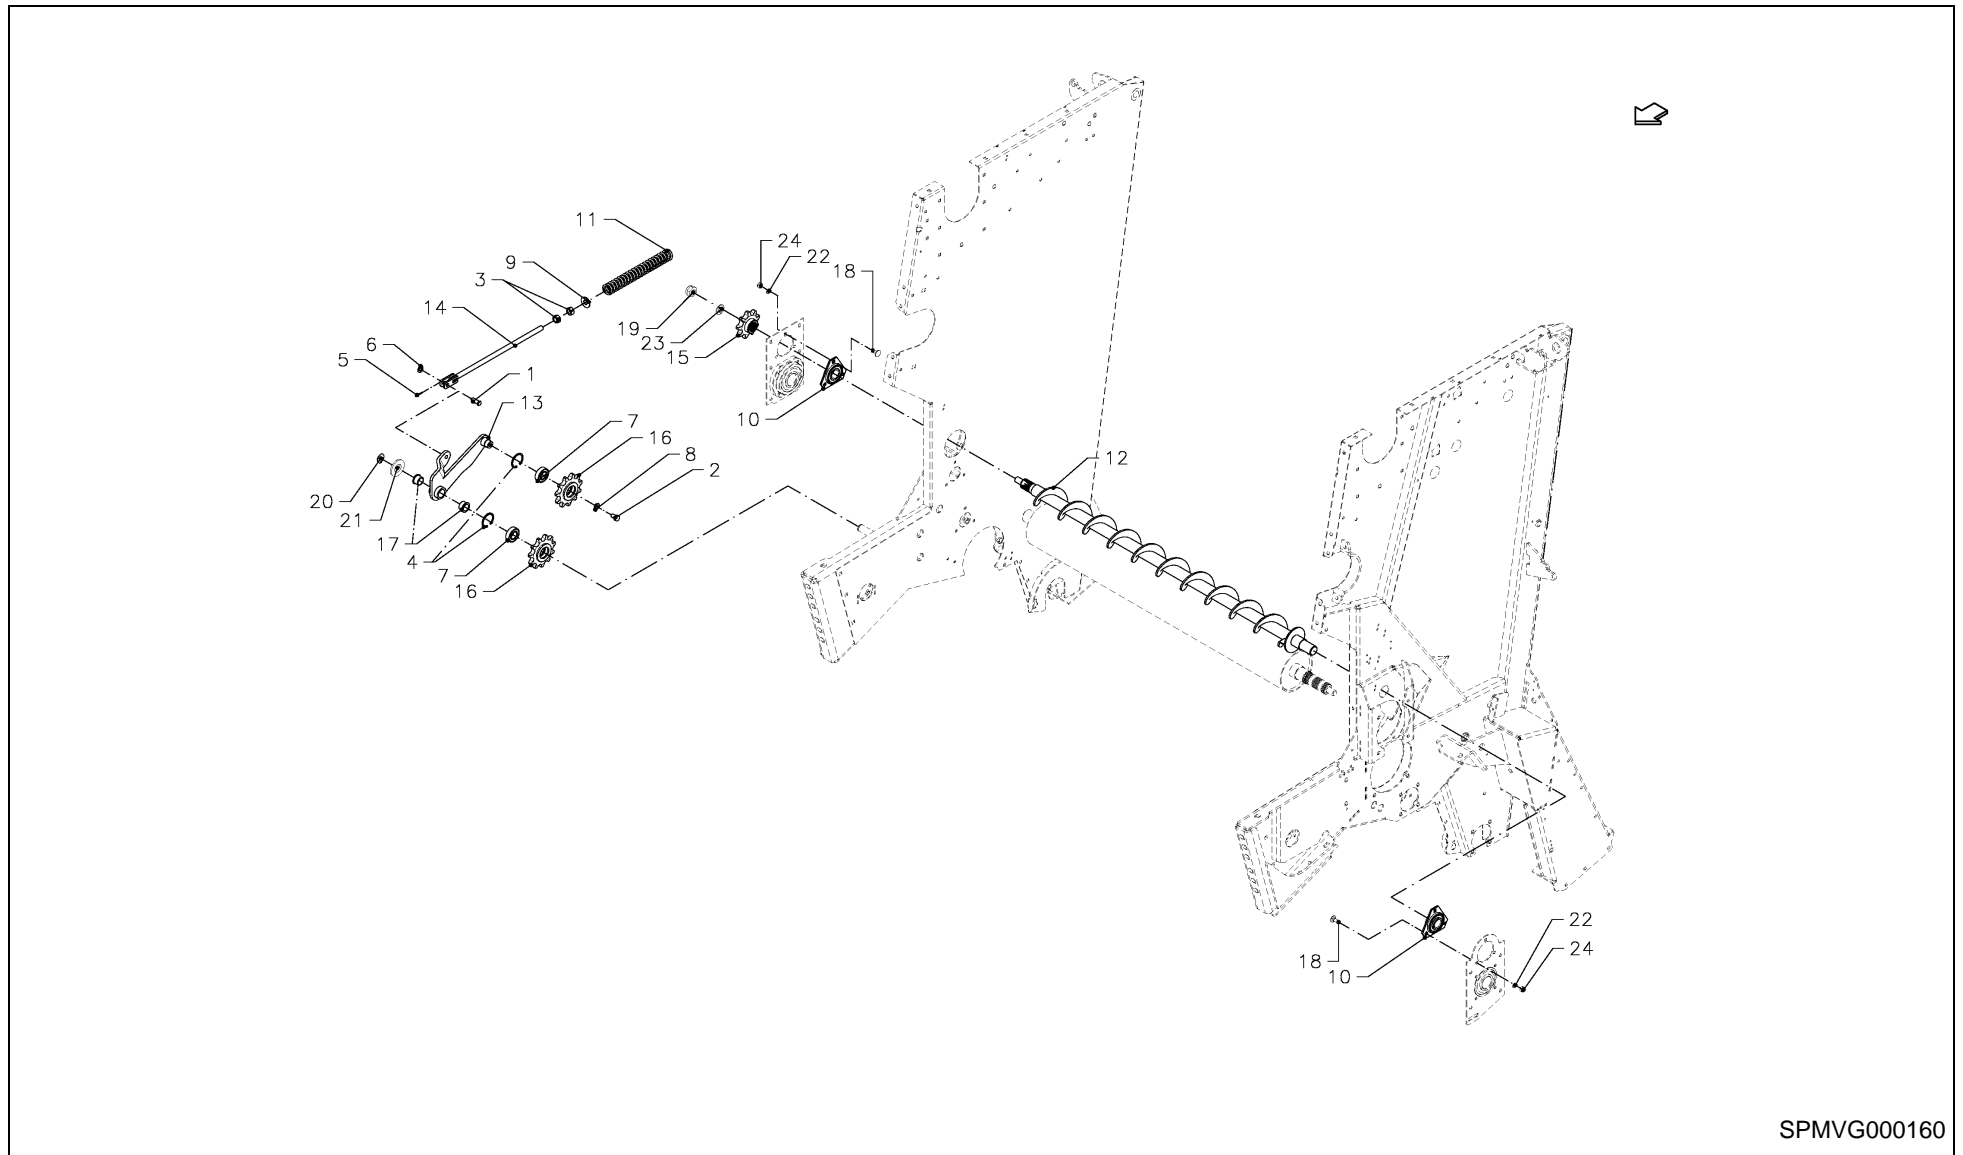

RV 1601 MKII BALEPACK / AUGER-ROLLER

SPMVG000160

RV 1601 MKII BALEPACK / AUGER-ROLLER

PosNo.	Part No.	Qty.	Description	Remark
1	VGBP505V	1	PIN	
2	KG00476261	1	HEX. SCREW M12X20 8.8	
3	KG01052361	2	HEX. NUT M16 8	
4	KG01129000	2	CIRCLIP-B 52 X 2	
5	KG01249861	1	SPLIT PIN 3.2X25 ST	
6	KG01267561	1	WASHER M12	
7	KG01378900	2	BALL BEARING 6205-2RS	
8	VGND3148V	1	LOCK WASHER VSF-12M	
9	VGND3173V	1	RING	
10	VGND5276	2	CUSHION, ADJUSTABLE	
11	VGPZ451K0	1	SPRING, COMPRESSION	
12	VGWA01467K0	1	AUGER-ROLLER	
13	VGWA02089K0	1	SUPPORT	
14	VGWA02092V	1	TENSIONNER	
15	VGWA2075	1	SPROCKET	
16	VGWA2086	2	SPROCKET	
17	VGZR465	2	LAGERBUS	
18	VGXD296V	6	CARRIAGE BOLT	
19	KG01072761	1	LOCK NUT M20 8	
20	KG01108362	1	CIRCLIP-A 25 X 1.2	
21	VGMT62(05)	1	SHIM 0.5X25.2X33	
22	VGND3147V	6	LOCK WASHER VSF-10M	
23	VGWA491V	1	RING	
24	KG01072361	6	LOCK NUT M10 8