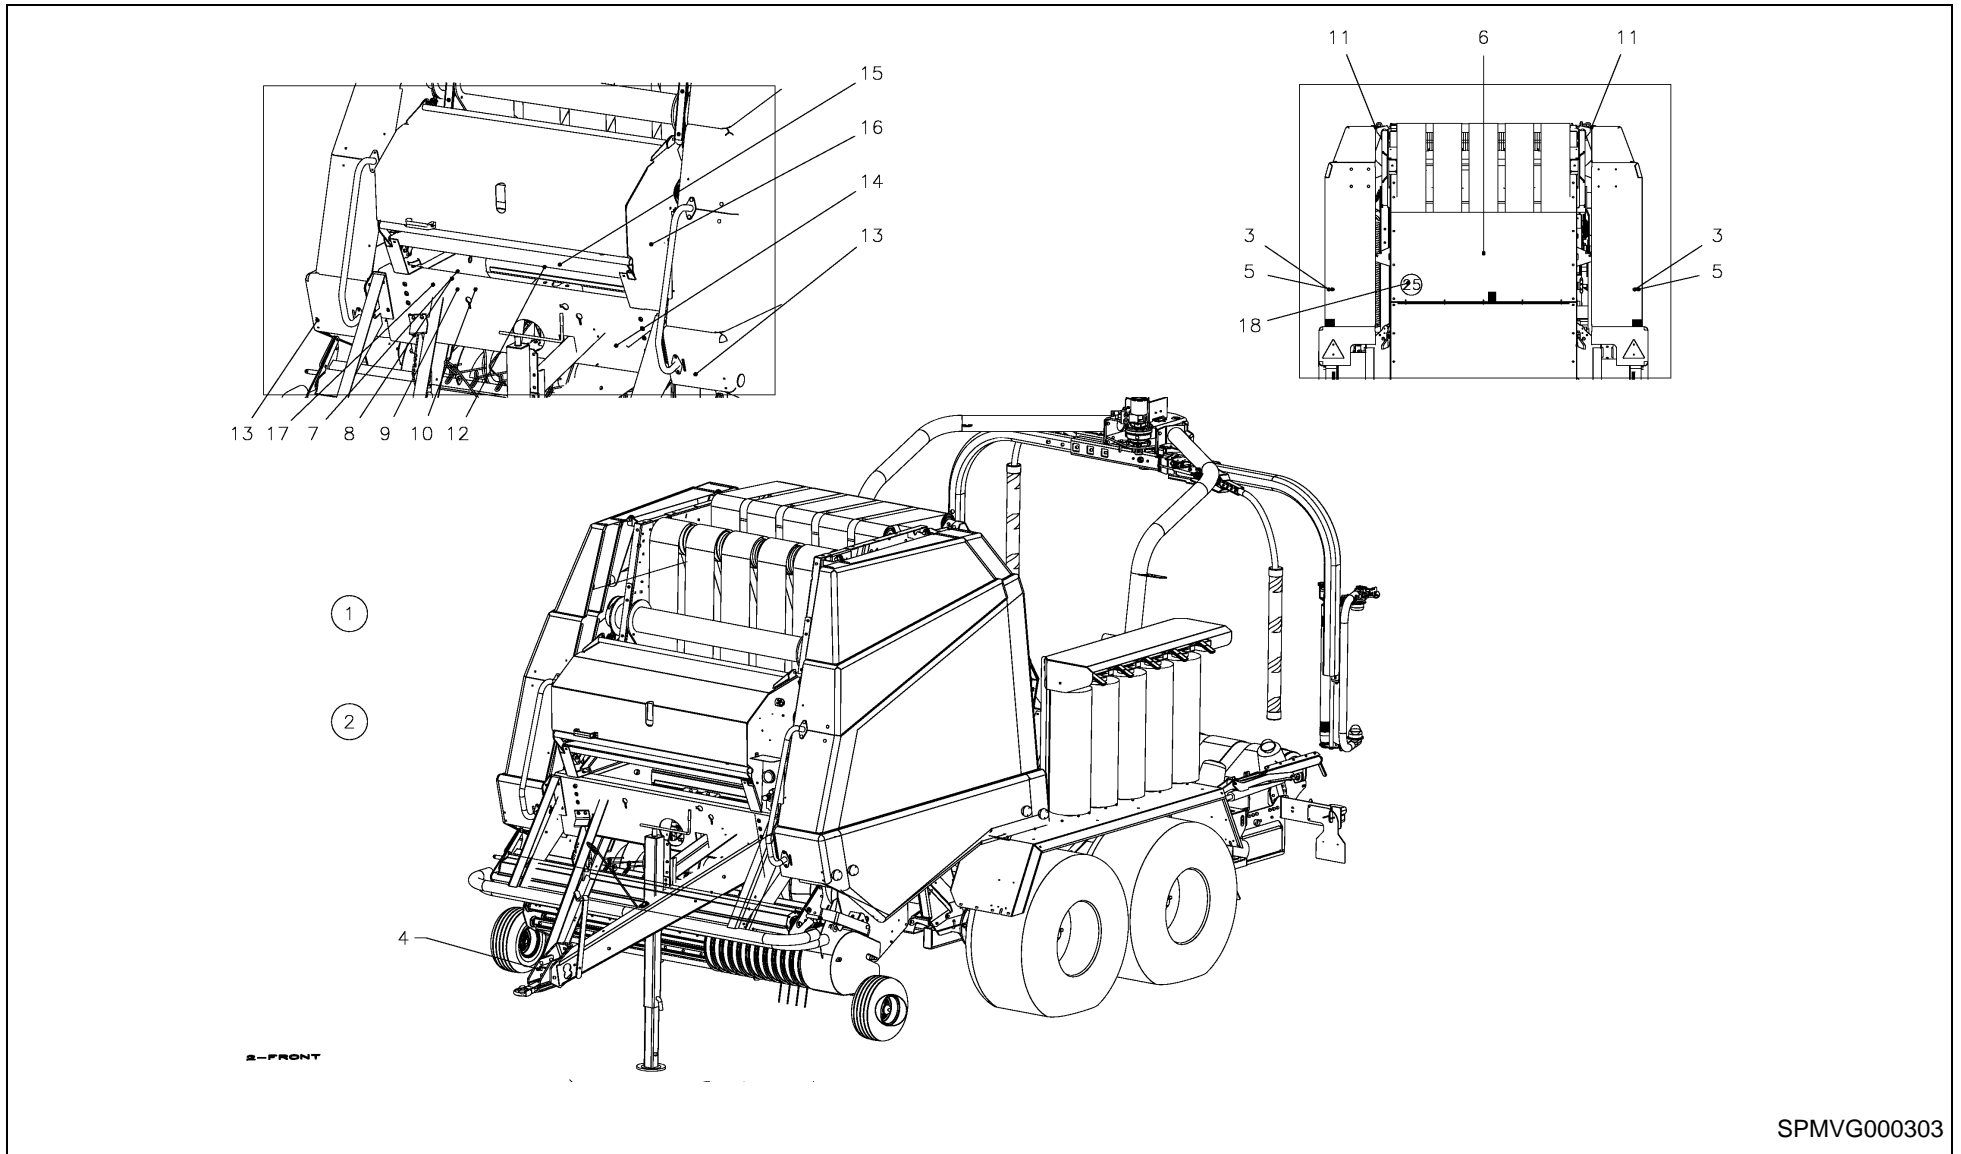

RV 1601 MKII BALEPACK / DECAL SCHEME

SPMVG000303

RV 1601 MKII BALEPACK / DECAL SCHEME

PosNo.	Part No.	Qty.	Description	Remark
1	VGTR00946	1	SAFETY DECALS SET	
2	VGTR00984	1	DECAL SET	
3	VGTR2001	2	SAFETY DECAL	
4	VGTR2011	1	DECAL	
5	VGTR2013	2	SAFETY DECAL	
6	VGTR2017	1	SAFETY DECAL	
7	VGTR2029	1	SAFETY DECAL	
8	VGTR2033	1	SAFETY DECAL	
9	VGTR2035	1	DECAL	
10	VGTR2037	1	SAFETY DECAL	
11	VGTR2039	2	SAFETY DECAL	
12	VGTR2069	1	SAFETY DECAL	
13	VGTR2071	2	SAFETY DECAL	
14	VGTR2073	1	SAFETY DECAL	
15	VGTR2075	1	SAFETY DECAL	
16	VGTR2077	1	SAFETY DECAL	
17	VGTR61	1	DECAL: READ/FOLLOW OPERAT. MNL	
18	VNB1357574	1	DECAL