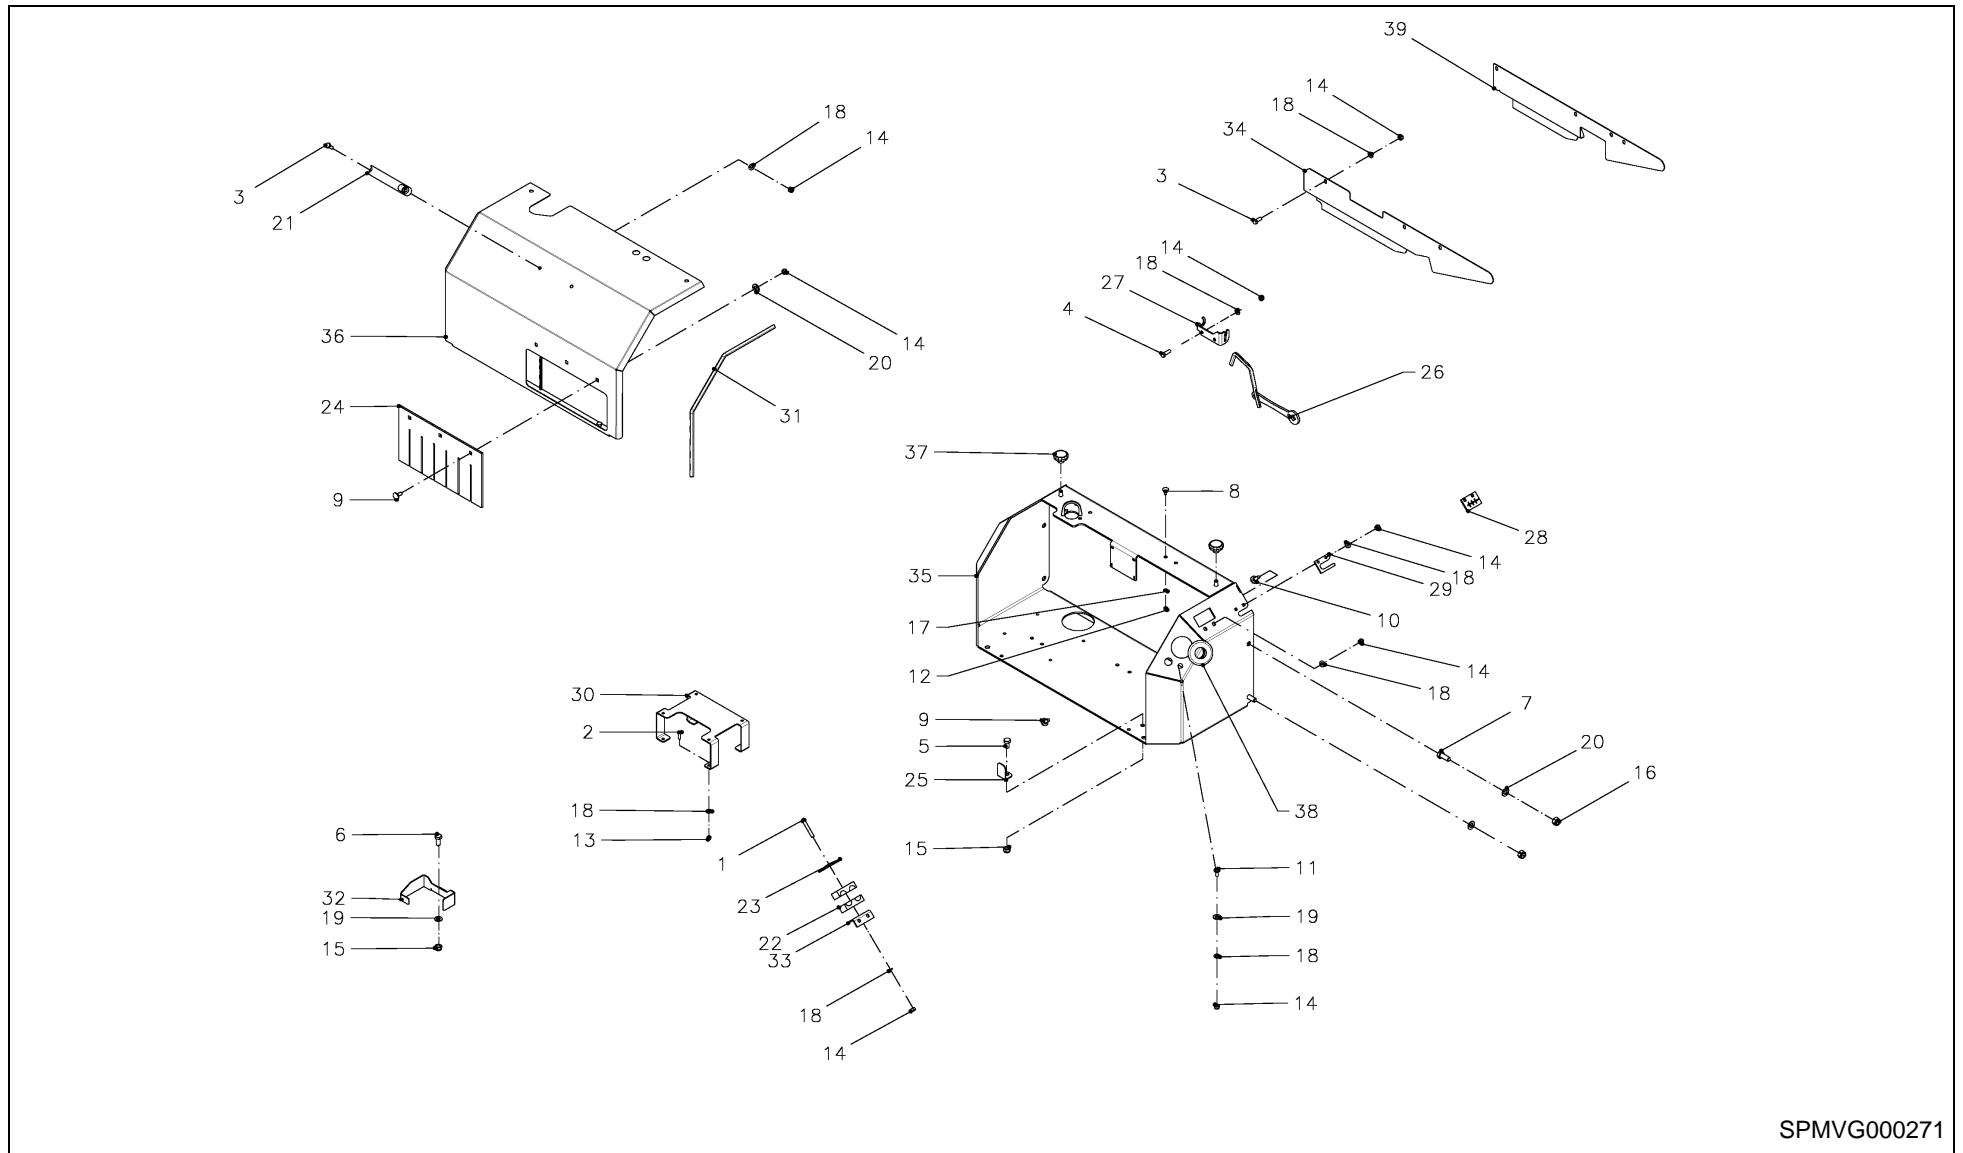

RV 1601 MKII BALEPACK / CONTROL BOX

SPMVG000271

RV 1601 MKII BALEPACK / CONTROL BOX

PosNo.	Part No.	Qty.	Description	Remark
1	KG00353461	1	HEX. BOLT M8X50 8.8	
2	KG00468961	4	HEX. SCREW M6X20 8.8	
3	KG00471961	3	HEX. SCREW M8X20 8.8	
4	KG00472161	2	HEX. SCREW M8X25 8.8	
5	KG00474061	1	HEX. SCREW M10X20 8.8	
6	KG00474261	2	HEX. SCREW M10X25 8.8	
7	KG00476561	2	HEX. SCREW M12X30 8.8	
8	KG00637061	2	CARRIAGE BOLT M6X16 8.8	
9	KG00639061	5	CARRIAGE BOLT M8X20 8.8	
10	KG00639161	2	CARRIAGE BOLT M8X25 8.8	
11	KG00676163	1	CHEESE HEAD SCREW M8X16 4.8	
12	KG01051761	2	HEX. NUT M6 8	
13	KG01067361	4	LOCK NUT M6 8	
14	KG01067561	8	LOCK NUT M8 8	
15	KG01067661	2	LOCK NUT M10 8	
16	KG01067761	2	LOCK NUT M12 8	
17	KG01267261	8	WASHER M6	
18	KG01267361	8	WASHER M8	
19	KG01267461	4	WASHER M10	
20	KG01267561	5	WASHER M12	
21	UH215875	1	GRIP	
22	UH300877	2	TUBE CLAMP HALF Ø22 DOUBLE	
23	UH300886	1	PLATE 20-25	
24	UH442673	1	RUBBER PLATE	
25	UH442694	1	ANGLE PLATE	
26	UH442927	1	STICK	
27	UH444690-K	1	LEVER BRACKET LEVER DANFORSS PVG	
28	UH444692	1	RUBBERPLATE FOR EL.CABLES	
29	UH444693	1	CLAMP PLATE	
30	UH444694-K	1	BRACKET DRIVER MODULE	
31	UH444699	2	LIST	
32	UH444707-K	1	BRACKET FOR OIL RESERVOIR	
33	UH444708-K	1	BRACKET	
34	UH444785-K	1	COVER	
35	UH444841-K	1	HYDRAULIC CUPBOARD	
36	UH444845-K	1	GUARD	
37	UH855380	2	HANDWHEEL M10	
38	UH911401	1	CABLE GLAND	
39	UH444786-K	1	COVER	3D