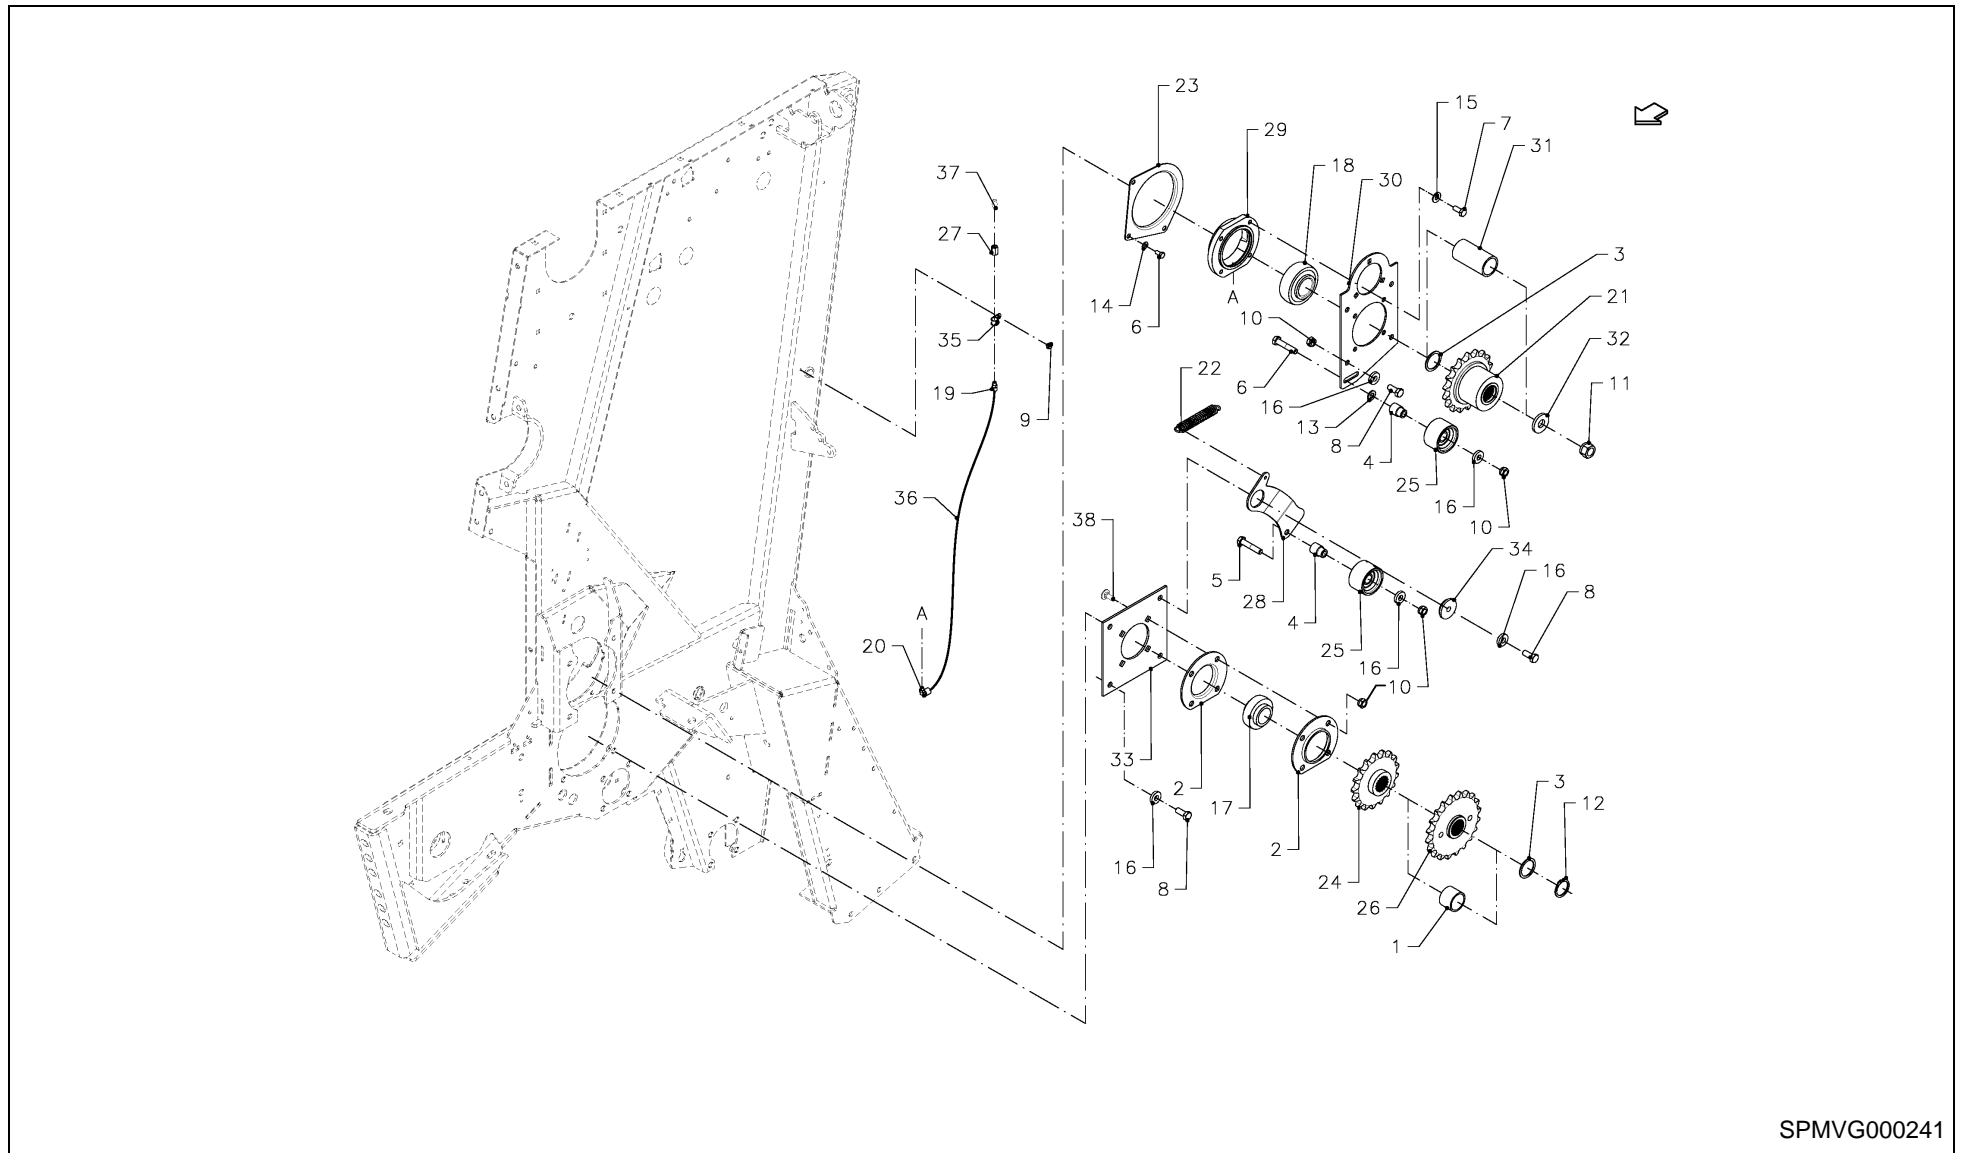

RV 1601 MKII BALEPACK / DRIVE, CHAIN - MIDDLE - L

SPMVG000241

RV 1601 MKII BALEPACK / DRIVE, CHAIN - MIDDLE - L

PosNo.	Part No.	Qty.	Description	Remark
1	VG13929020V	1	SLEEVE, SPACING	STANDARD
2	VG18940610V	2	FLANGE, CUSHION	
3	VGAH132(20)	2	SHIM 2.0X40X50	
4	VGBR1086V	2	SLEEVE	
5	KG00357761	2	HEX. BOLT M12X60 8.8	
6	KG00471761	3	HEX. SCREW M8X16 8.8	
7	KG00474261	4	HEX. SCREW M10X25 8.8	
8	KG00476561	4	HEX. SCREW M12X30 8.8	
9	KG01000161	1	FLANGED BOLT M6X12	
10	KG01072461	10	LOCK NUT M12 8	
11	KG01072761	1	LOCK NUT M20 8	
12	KG01099600	1	CIRCLIP-A 40 X 2.5	
13	KG01267561	1	WASHER M12	
14	VGND3146V	3	LOCK WASHER VSF-8	
15	VGND3147V	4	LOCK WASHER VSF-10M	
16	VGND3148V	10	LOCK WASHER VSF-12M	
17	VGND5022	1	BALL BEARING GE-40 KRRB	
18	VGND5277	1	CUSHION, BALL, ADJUSTABLE	
19	VGND92174	1	COUPLING	
20	VGND92175	1	ELBOW COUPLING	
21	VGND94085	1	KEY-TYPE OVERRUNNING CLUTCH	EXTRA DRIVE
22	VGPZ302V	1	SPRING, EXTENSION	
23	VGRL276K0	1	PLATE, FILLER	
24	VGWA01576	1	SPROCKET	
25	VGWA02015	2	ROLLER, NYLON	
26	VGWA02073	1	SPROCKET	EXTRA DRIVE
27	VGWA1444V	1	NUT HEX	
28	VGWA2008	1	TENSIONNER	
29	VGWA2055	1	HOUSING, CUSHION	
30	VGWA2074K0	1	PLATE	
31	VGWA2096V	1	SLEEVE, SPACING	STANDARD
32	VGWA491V	1	RING	
33	VGWA507	1	LID, LH	
34	VGWA528V	1	RING	
35	VGND90034	1	CLICK	
36	VGND92176	1	HOSE, HP	GIVE LENGTH WHEN ORDERING
37	VGND98026V	1	GREASE NIPPLE	
38	VF01142791	4	TRUSS-HEAD SCREW