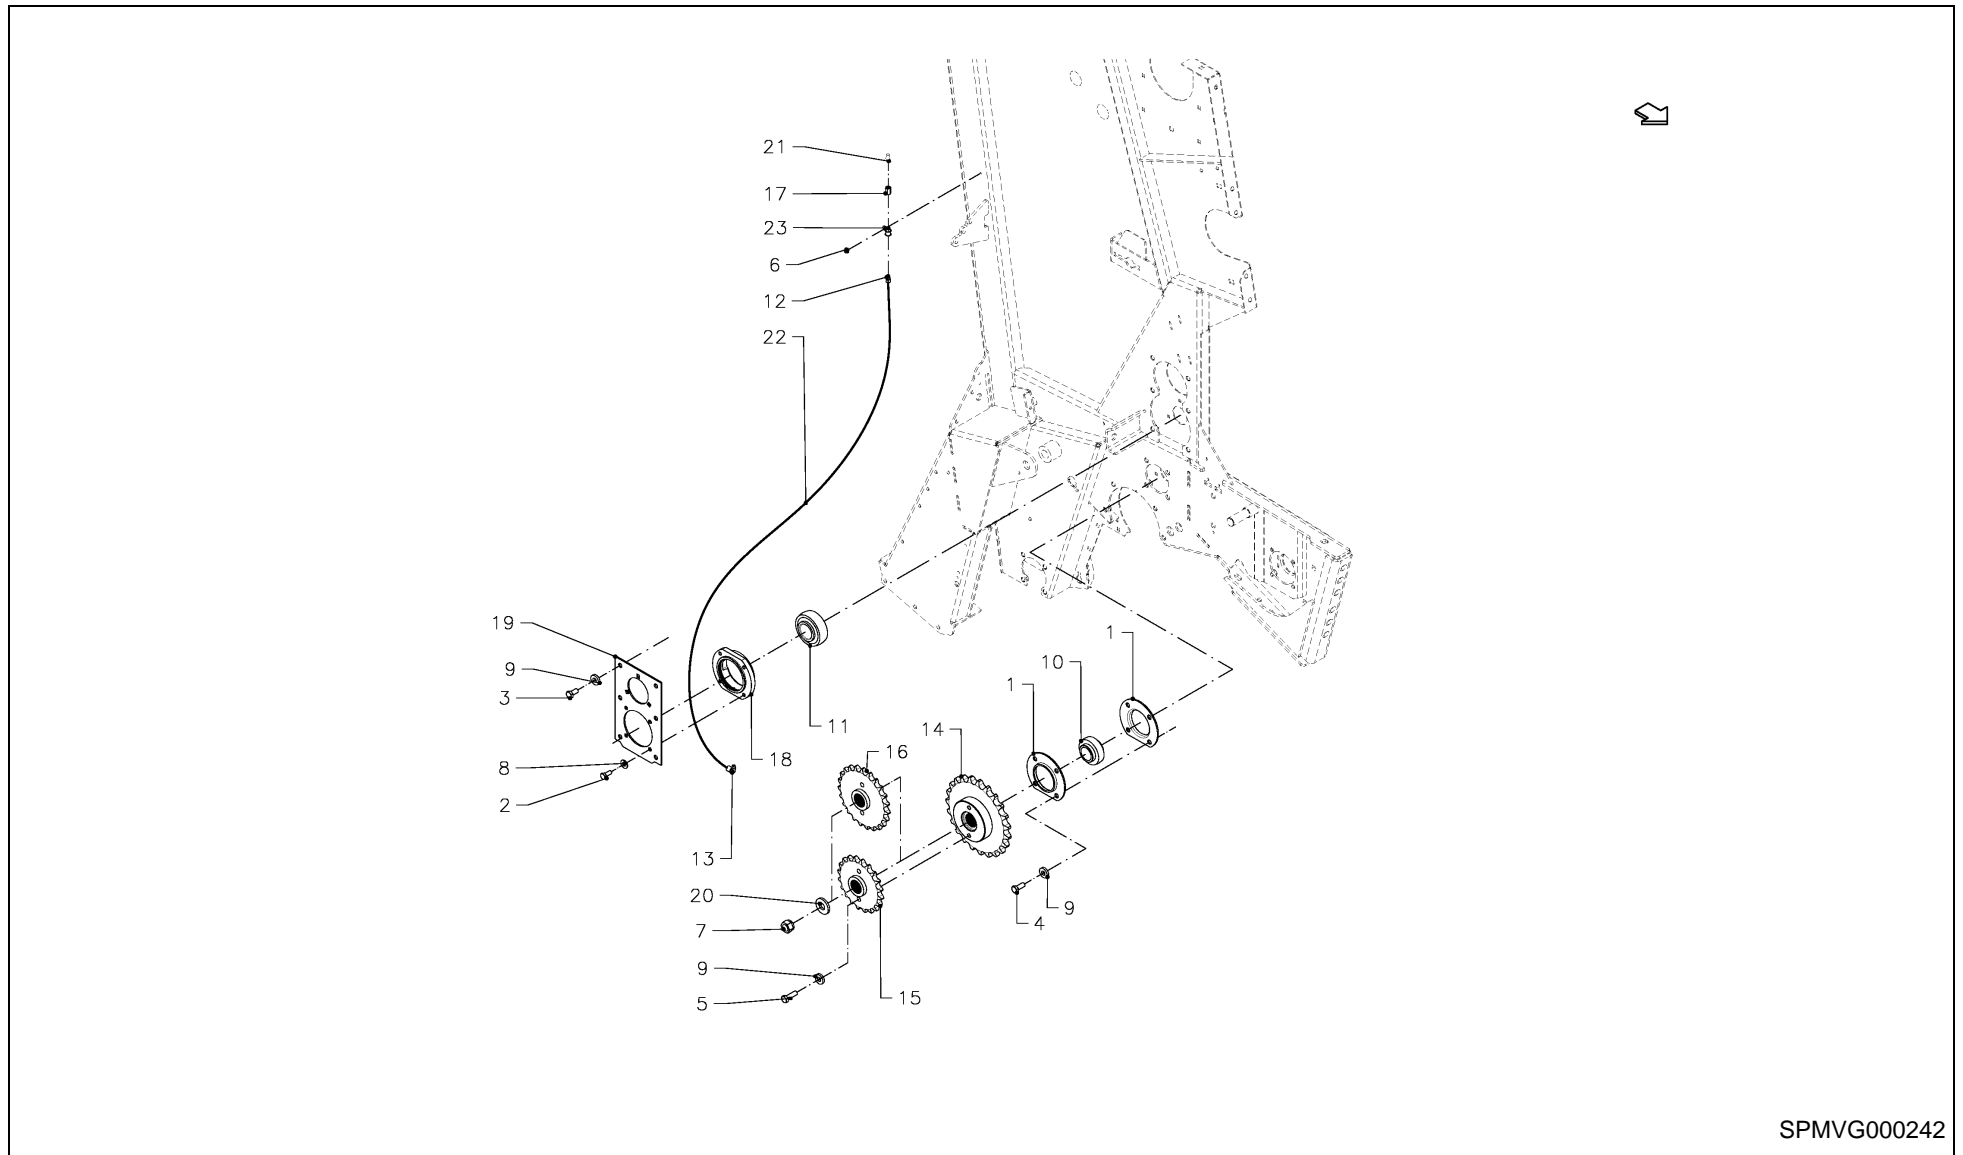

RV 1601 MKII BALEPACK / DRIVE, CHAIN - MIDDLE- R

SPMVG000242

RV 1601 MKII BALEPACK / DRIVE, CHAIN - MIDDLE- R

PosNo.	Part No.	Qty.	Description	Remark
1	VG18940610V	2	FLANGE, CUSHION	
2	KG00474261	4	HEX. SCREW M10X25 8.8	
3	KG00476461	6	HEX. SCREW M12X25 8.8	
4	KG00476561	4	HEX. SCREW M12X30 8.8	
5	KG00476761	2	HEX. SCREW M12X40 8.8	
6	KG01000161	1	FLANGED BOLT M6X12	
7	KG01072761	1	LOCK NUT M20 8	
8	VGND3147V	4	LOCK WASHER VSF-10M	
9	VGND3148V	12	LOCK WASHER VSF-12M	
10	VGND5022	1	BALL BEARING GE-40 KRRB	
11	VGND5277	1	CUSHION, BALL, ADJUSTABLE	
12	VGND92174	1	COUPLING	
13	VGND92175	1	ELBOW COUPLING	
14	VGWA02019	1	SPROCKET	
15	VGWA02073	1	SPROCKET	WPU
16	VGWA02084	1	SPROCKET	R+ XL-R +14-OC +23-OC
17	VGWA1444V	1	NUT HEX	
18	VGWA2055	1	HOUSING, CUSHION	
19	VGWA2058K0	1	PLATE	
20	VGWA491V	1	RING	
21	VGND98026V	1	GREASE NIPPLE	
22	VGND92176	1	HOSE, HP	GIVE LENGHT WHEN ORDERING
23	VGND90034	1	CLICK