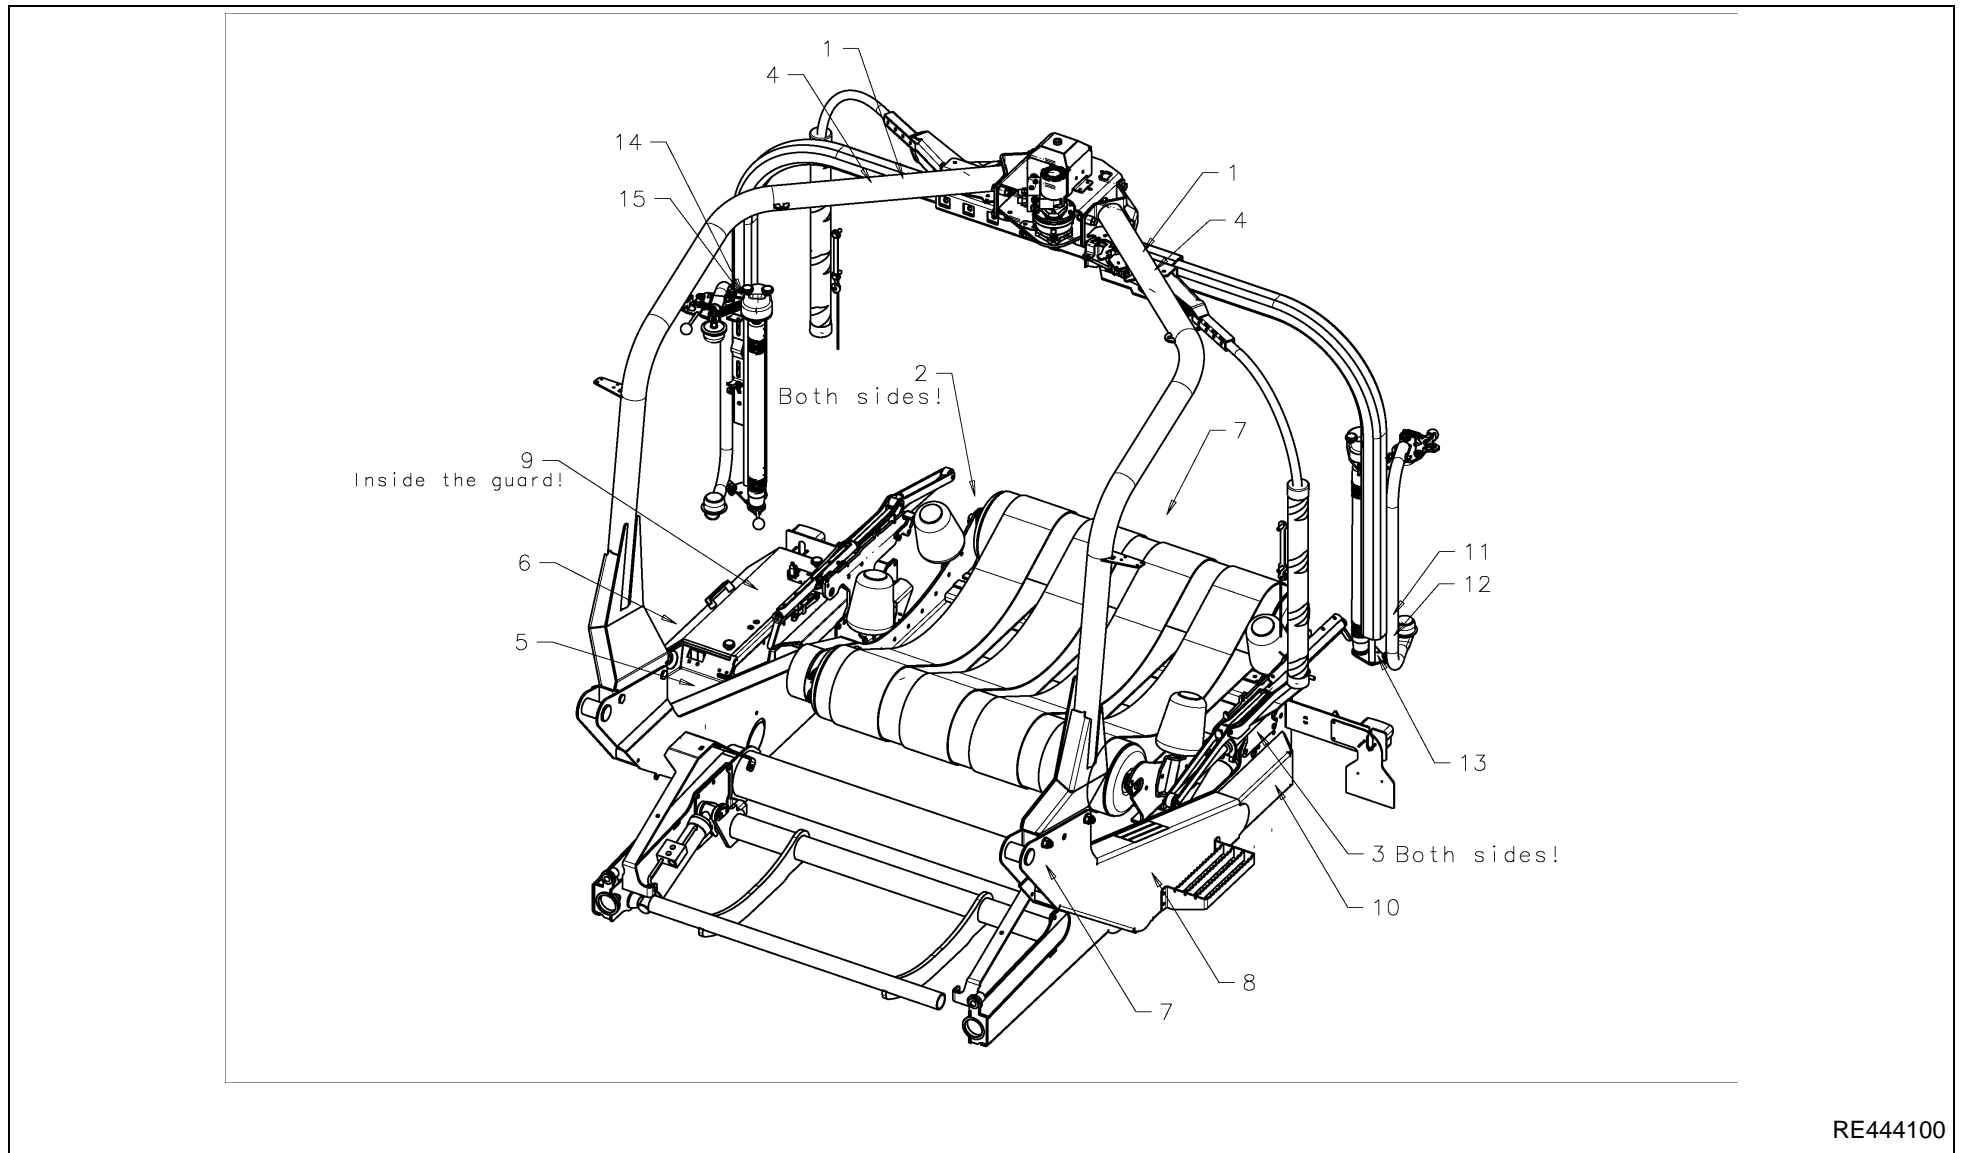

RV 1601 MKII BALEPACK / DECAL SCHEME WRAPPER

RE444100

RV 1601 MKII BALEPACK / DECAL SCHEME WRAPPER

PosNo.	Part No.	Qty.	Description	Remark
1	UH220524	2	STICKER CRUSHING ROUND BALE	
2	UH220523	2	STICKER DANGER OF WRAPPING	
3	UH220538	2	STICKER CRUSHING HAND/FOOT	
4	UH220528	2	STICKER KEEP DISTANCE	
5	UH220534	2	STICKER WELDING WARNING	
6	UH220323	2	STICKER OPERATING - 240X50	
7	UH220307	3	STICKER LIFTING POINT - 34X54	
8	UH220509	1	STICKER MAX. BALEWEIGHT 1400KG	
9	UH444103	1	STICKER LUBR. CH. BP	
10	UH444102	2	REFLEX Ø60 ORANGE	
11	UH220530	1	STICKER HIGH NOISE LEVEL	
12	UH220520	1	STICKER HAND CHRUSHING	
13	UH220488	2	STICKER, FILM PATH PRESTRETCHER	
14	UH220513	1	FILM PRE-STRETCHER GEAR RATIO 21:37	
15	UH220512	1	FILM PRE-STRETCHER GEAR RATIO 22:36