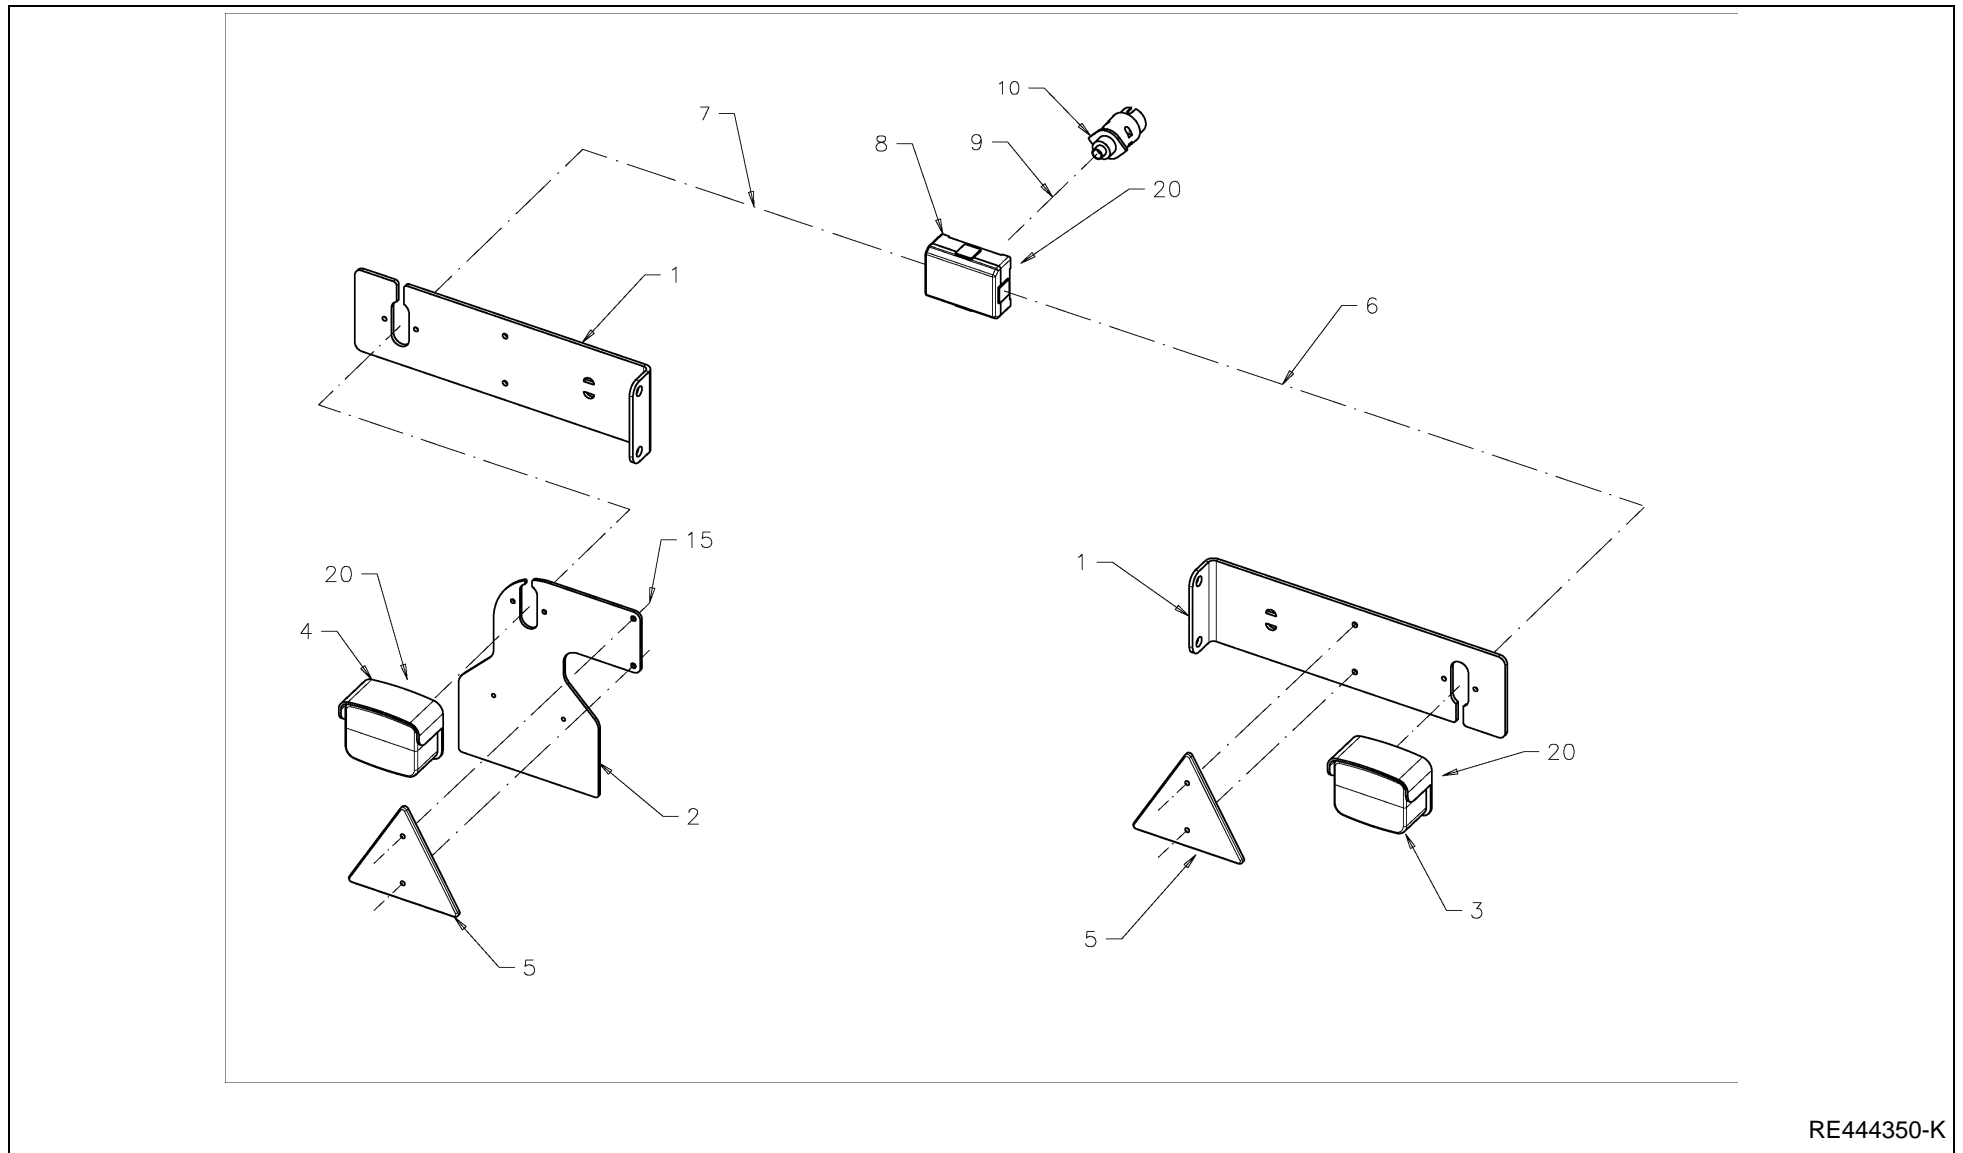

RV 1601 MKII BALEPACK / LIGHTING SET

RE444350-K

RV 1601 MKII BALEPACK / LIGHTING SET

PosNo.	Part No.	Qty.	Description	Remark
1	UH444352-K	2	BRACE	
2	UH444353-K	1	PLATE	
3	UH443208	1	LAMPE HELLA	
4	UH443209	1	LAMP	
5	UH443212	2	RED TRIANGULAR WARNING PLATE	
6	UH444356	1	CABLE 1000MM	
7	UH444357	1	CABLE 3800MM	
8	UH333791	1	JUNCTION BOX	
9	UH444358	1	CABLE 3200MM	
10	VGBR804	1	7-PIN CONNECTOR	
15	KG00673963	4	CHEESE HEAD SCREW M5X16 4.8	
15	KG01267061	4	WASHER M4	
15	KG01067261	4	ZELFB.MOER M5/8 VERZ. NYLOC	
20	KG00672863	6	CHEESE HEAD SCREW M4X16 4.8	
20	KG01267061	10	WASHER M4	
20	KG01067161	6	LOCK NUT M4 8	