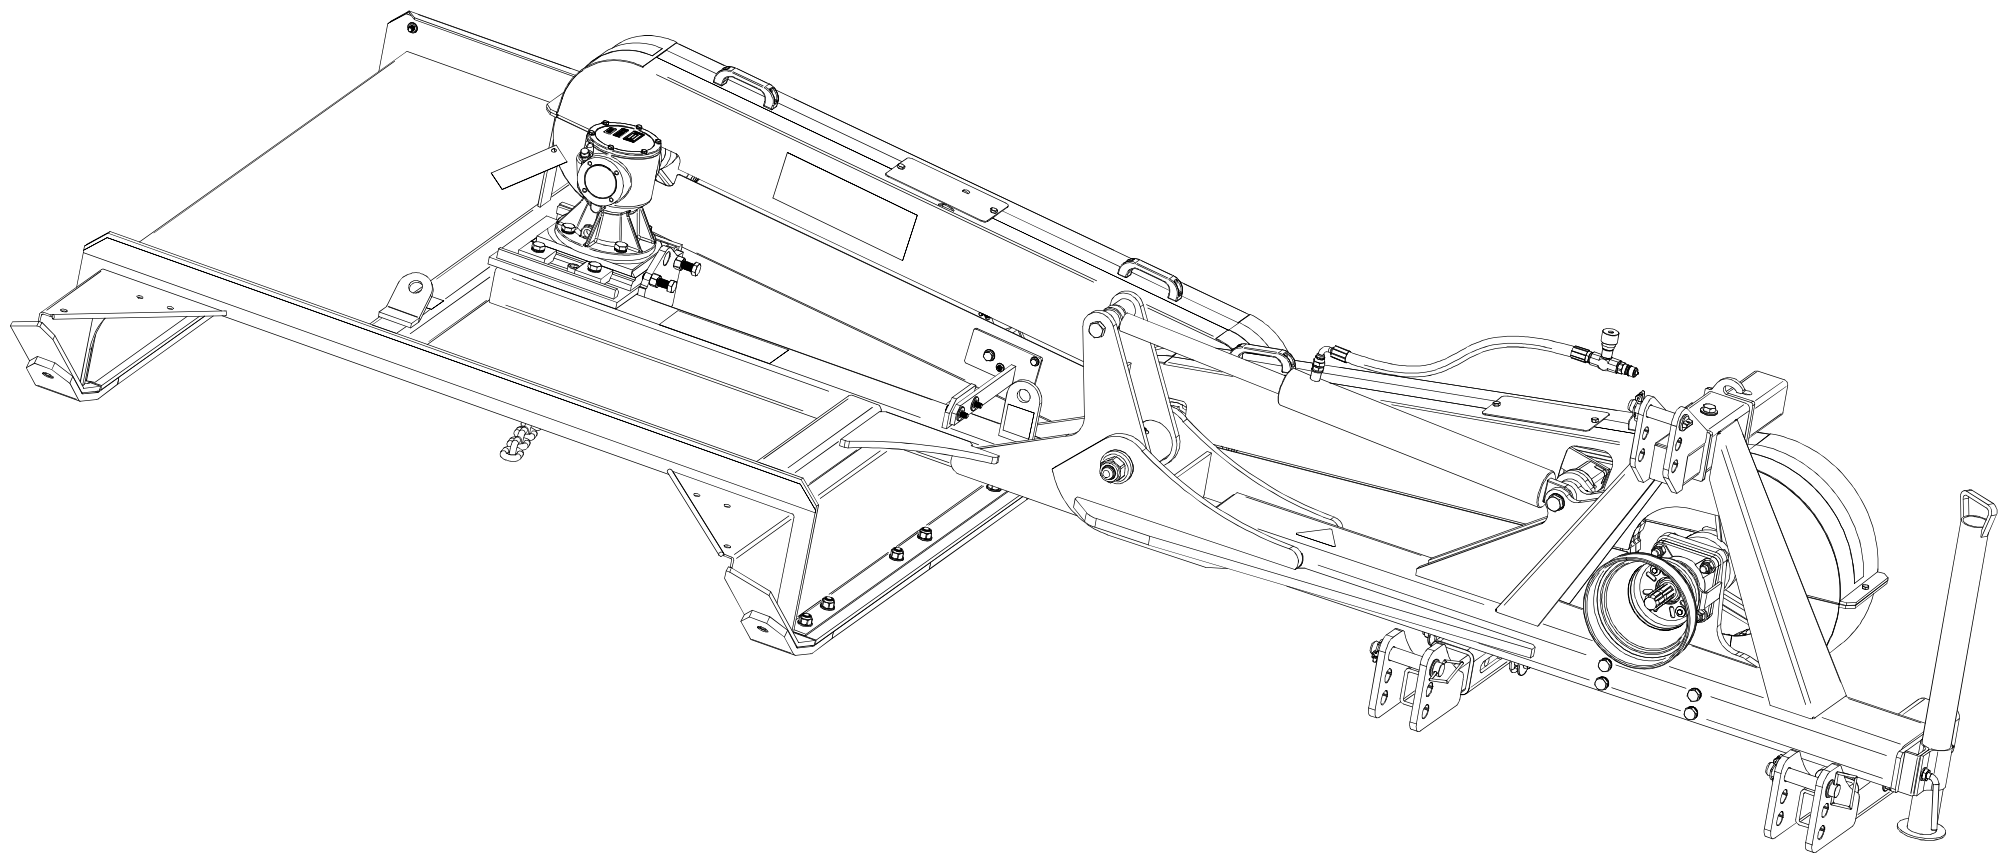

M150PRO

Spare part list

ilsbo

M150PRO

Part No. 810 304

QTY. 4

Part No. 310 101

QTY. 4