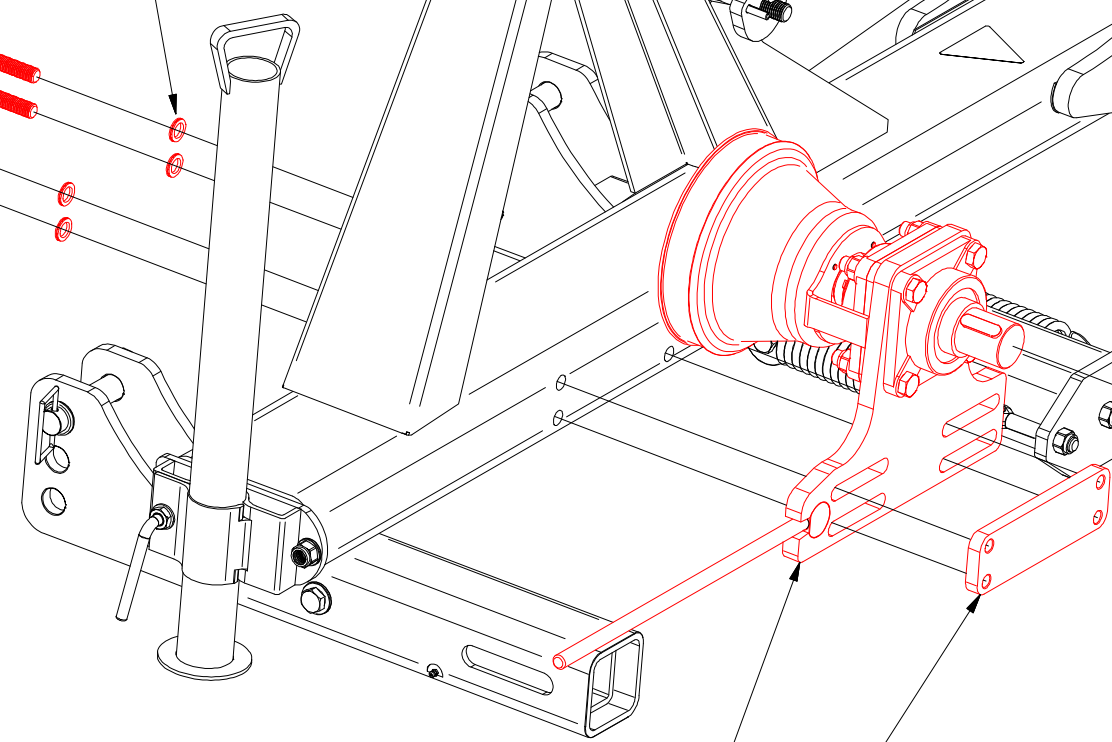

Part No. 810 210

QTY. 1