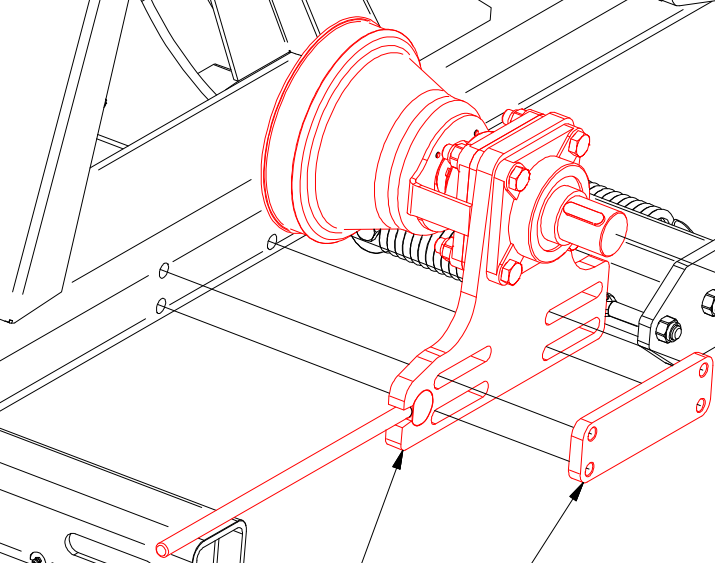

Part No. 311 083

QTY. 1