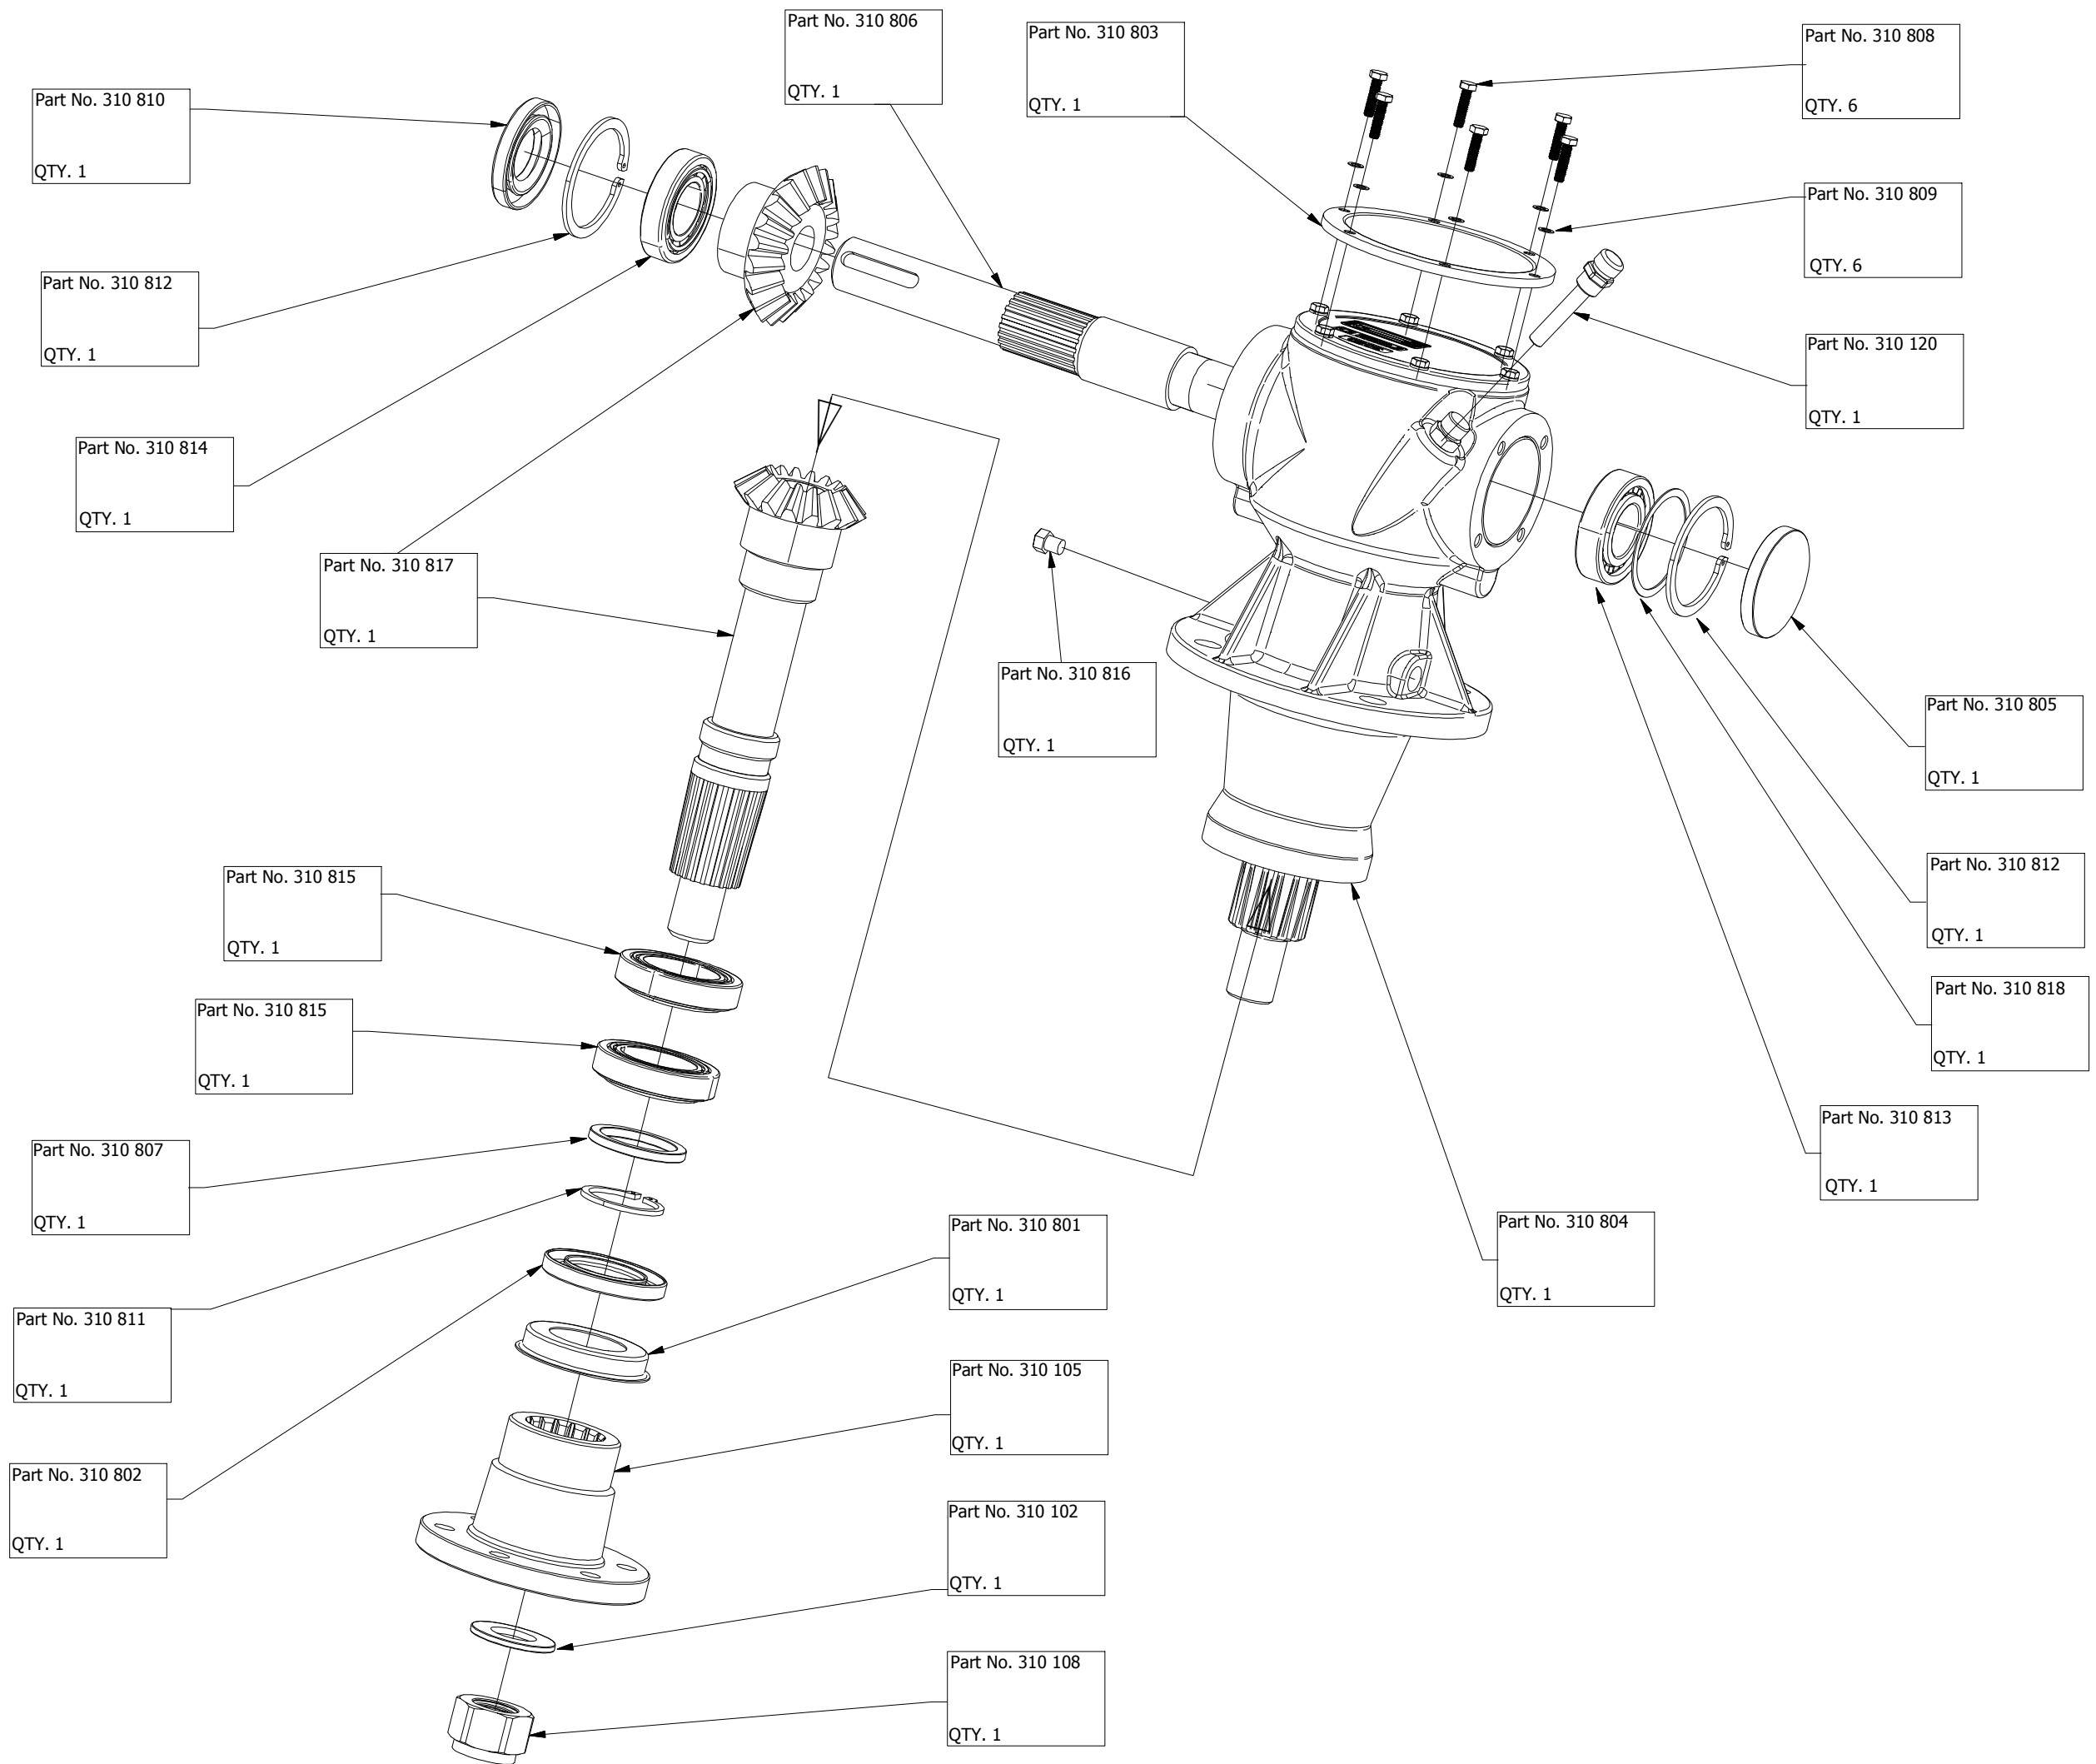

H1500PRO

Spare part list

H1500PRO

H1500PRO

H1500PRO

H1500PRO

H1500PRO

Part No. 310 107
QTY. 4

Part No. 310 101
QTY. 4

Part No. 311 937
QTY. 1

Part No. 310 106
QTY. 1

H1500PRO

H1500PRO