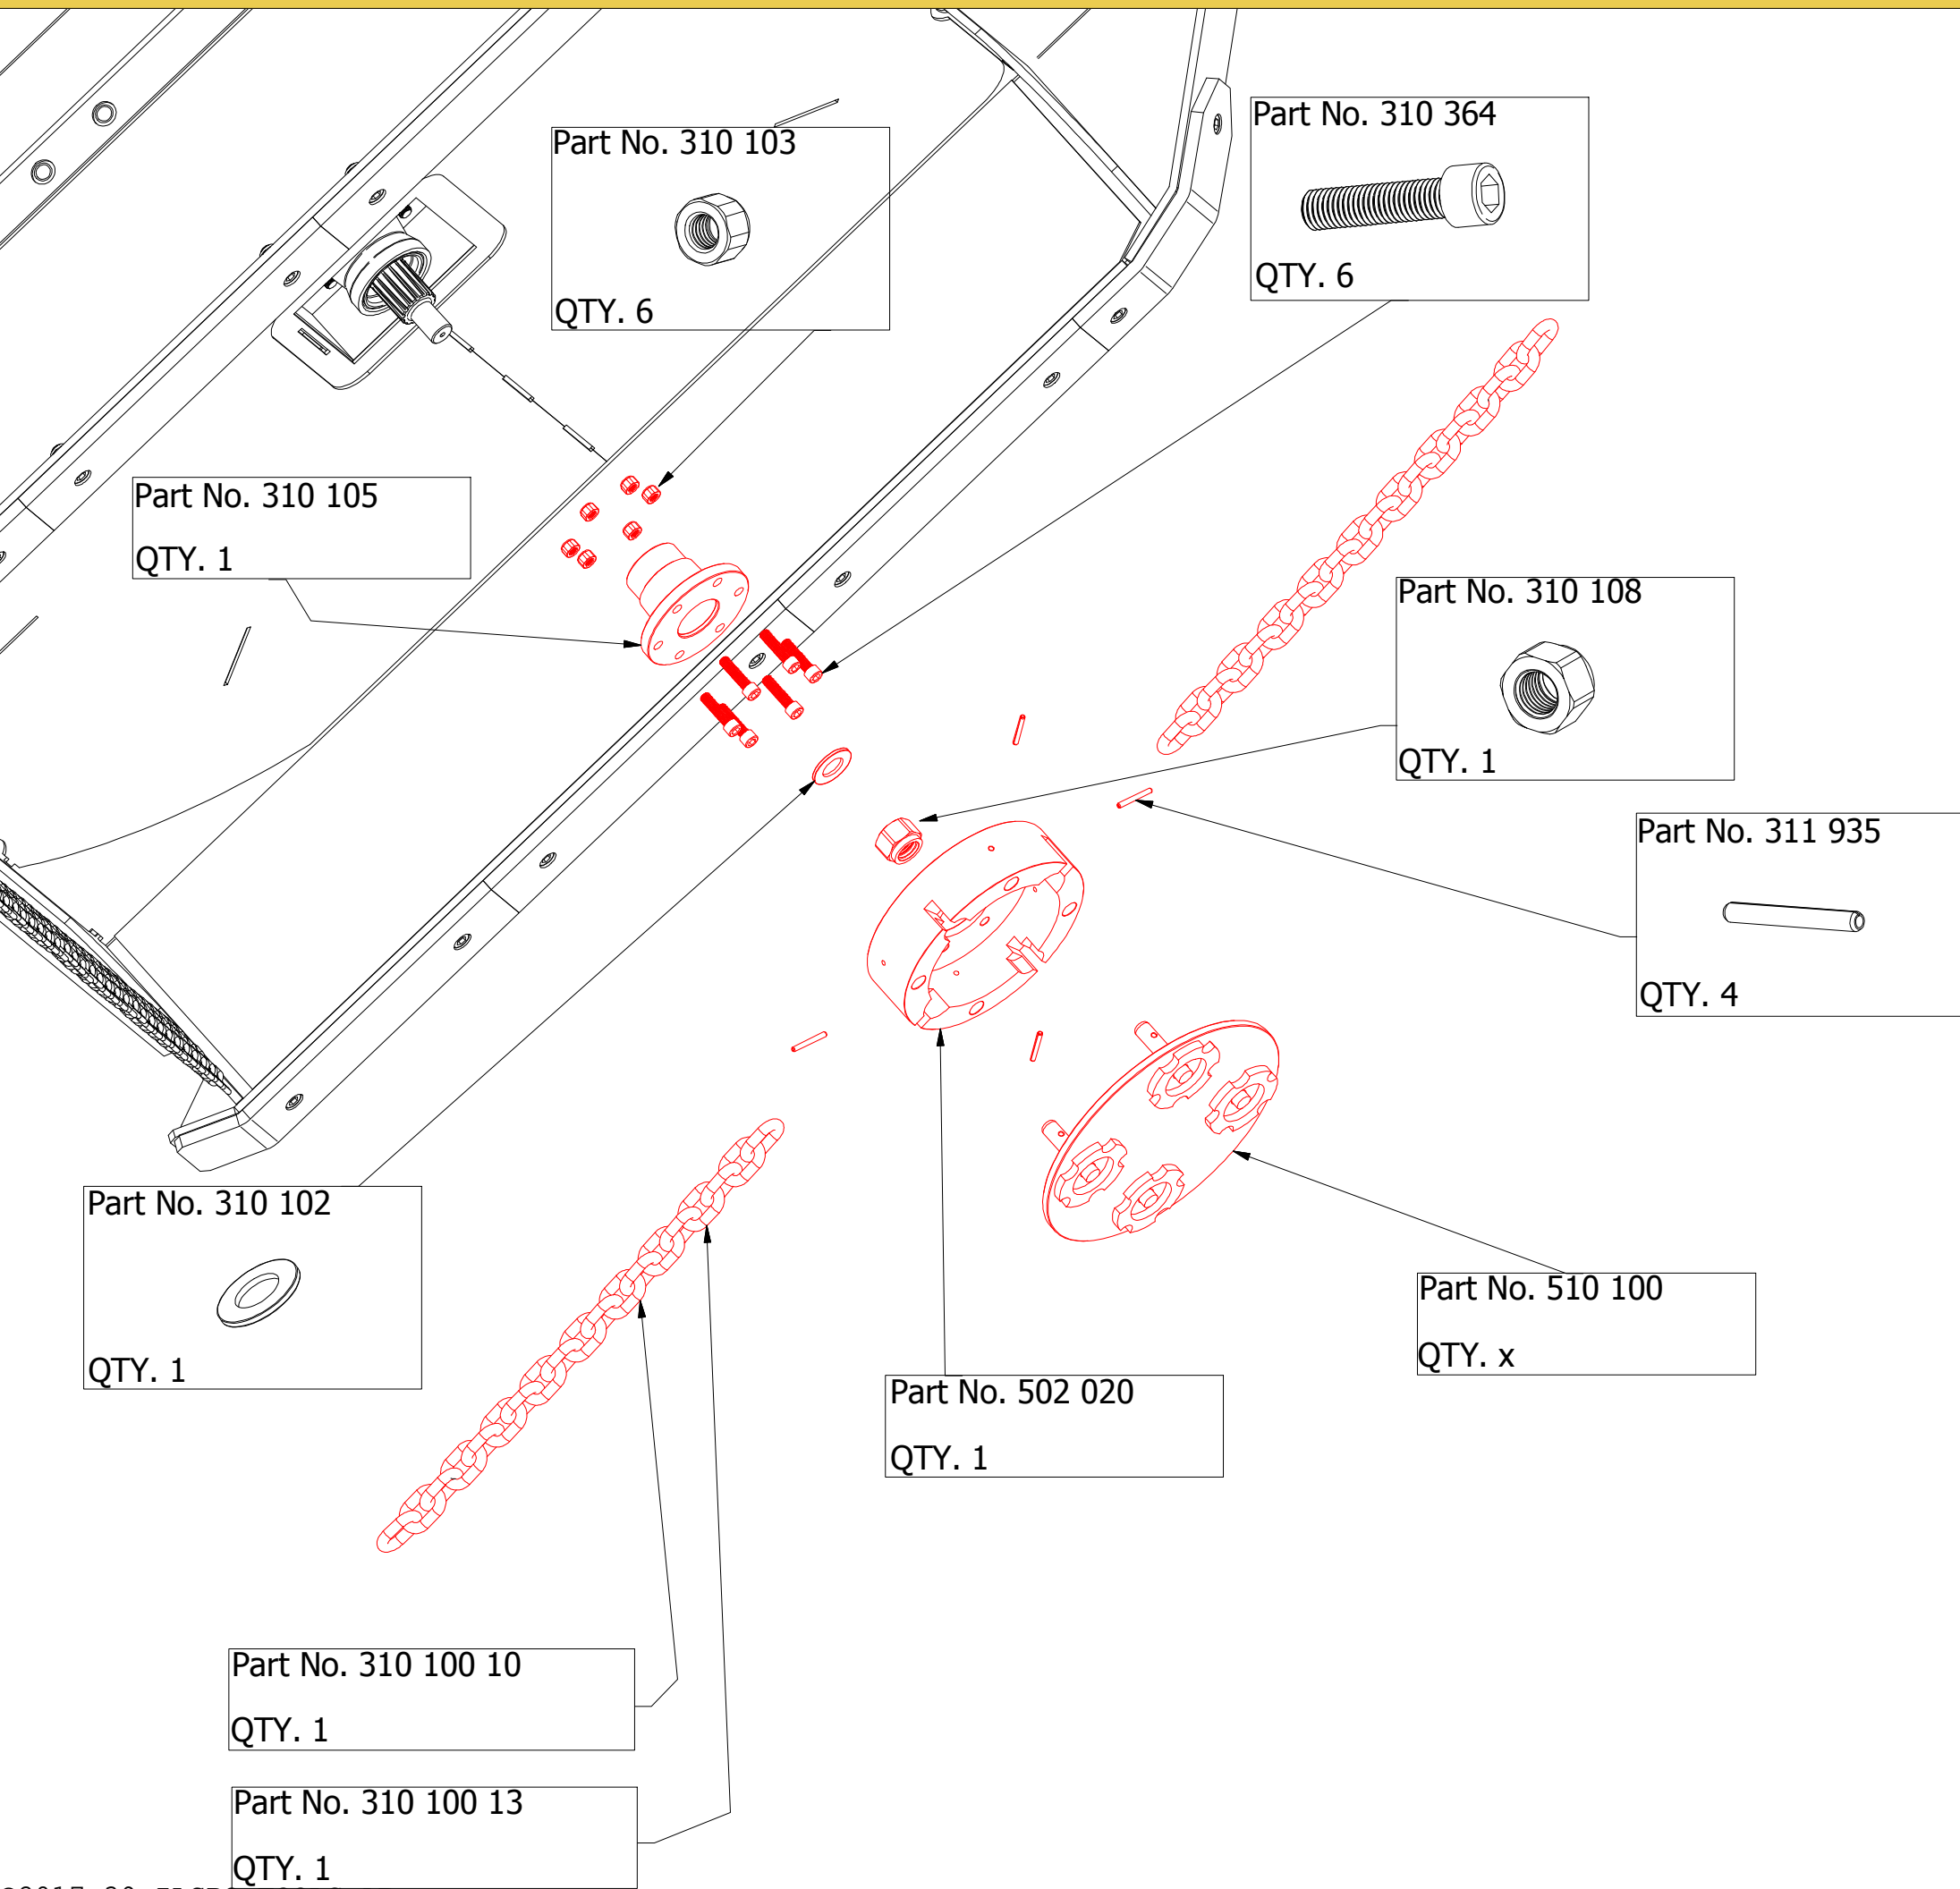

H1500PRO

Spare part list

H1500PRO

H1500PRO

H1500PRO

H1500PRO

H1500PRO

Part No. 310 107
QTY. 4

Part No. 310 101
QTY. 4

Part No. 311 937
QTY. 1

Part No. 310 106
QTY. 1

H1500PRO

H1500PRO