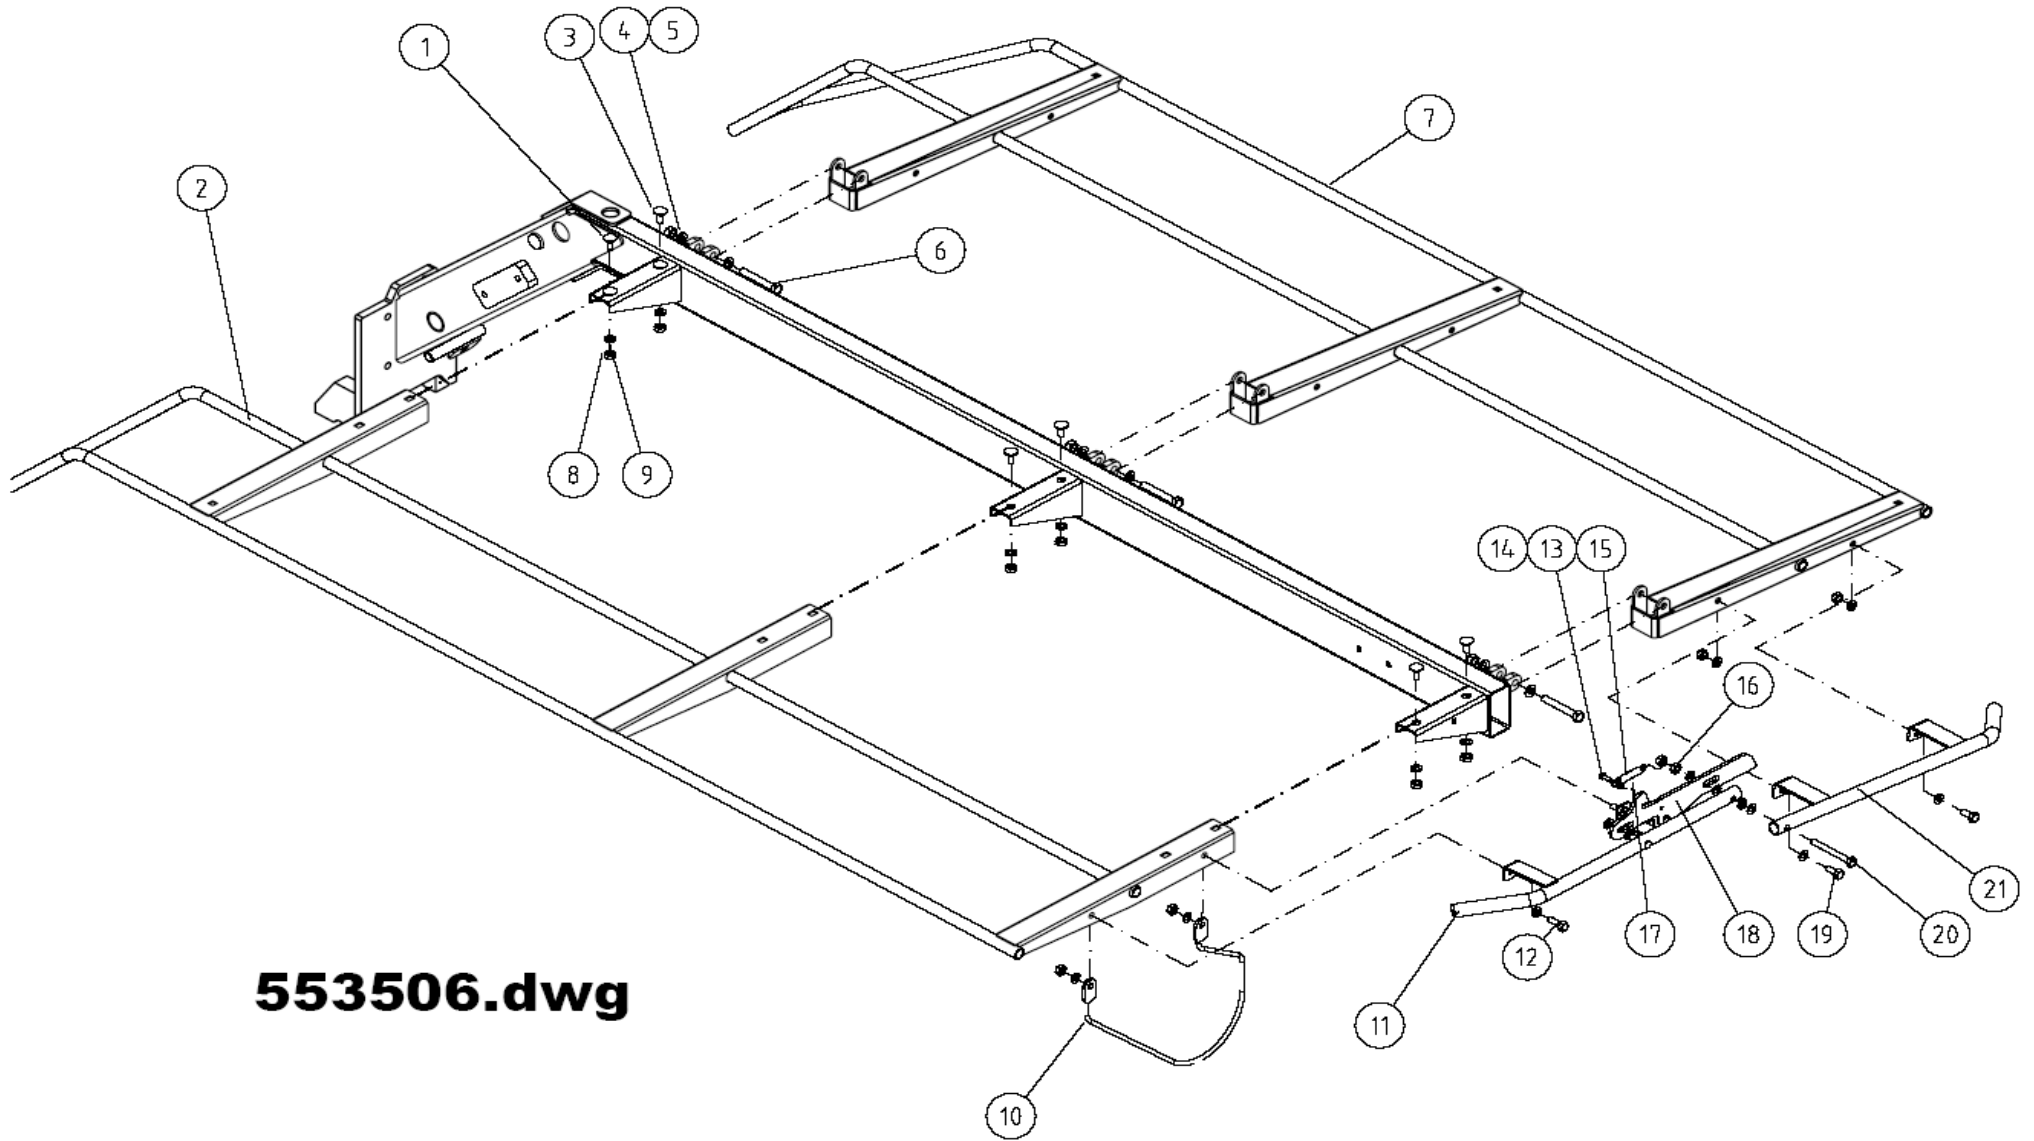

553506.dwg

Pos	Name	Nahme	Benämning	Nimike		NO	Pcs
1	Guardframe	Schutzrahmen	Skydd stativ	Suojakaari	NK 241 2007	553505	1
2	Rearframe	Hintere rahmen	Bakre skyddsåge	Taka kaari	NK 241	553605	1
3	Cup bolts	Flachrundschrabe	Låsskruv	Lukkoruuvi	DIN 603 8.8 M10X25 ZNC	132710	6
4	Nut	Muttern	Låsmutter	Lukitusmutteri	DIN 985-8 M12 ZN	131600	3
5	Washer	Scheibe	Bricka	Aluslaatta	DIN 125A M12/13 ZN	131790	6
6	Screw	Schraube	6-k Skruv dg	Kuusioruuvi	DIN 931 8.8 M12X80 ZN	130370	3
7	Frontframe	Vorne rahmen	Främre skyddsåge		NK 241	553705	1
8	Nut	Muttern	Låsmutter	Etukaari	DIN 985-8 M10 ZN	131580	11
9	Washer	Scheibe	Bricka	Aluslaatta	DIN 125A M10/10.5 ZN	131770	20
10	Lower endguard	untereschutz	Ändskydd, svets	Päätysuoja		553620	1
11	Rear endguard	Hintere schutz	Bakre ändskydd	Päätysuoja, taka		553596	1
12	Screw	Schraube	6-k Skruv hg	Kuusioruuvi	DIN 933 8.8 M10X30 ZN	130880	2
13	Screw	Schraube	6-k Skruv hg	Kuusioruuvi	DIN 933 8.8 M6X20 ZN	130640	1
14	Nut	Muttern	Mutter	Kuusiomutteri	DIN 934 M6 ZN	131380	1
15	Spring pin	Feder	Fjäder	Jousi	d=2.0, Dm=13, Lo=75	307062	1
16	Nut	Muttern	Mutter	Kuusiomutteri	DIN 934 M10 ZN	131400	1
17	Spring pin	Spannhülsen	Rörsprint	Jousisokka	DIN 1481 3X25 ZN	132822	1
18	Lock	Riegelhaken	Låshake	Lukko		553588	1
19	Screw	Schraube	6-k Skruv hg	Kuusioruuvi	DIN 933 8.8 M10X25 ZN	130860	2
20	Screw	Schraube	6-k Skruv dg	Kuusioruuvi	DIN 931 8.8 M10X90 ZN	130210	1
21	Front endguard	Vorne schutz	Främre ändskydd	Päätysuoja, etu		553598	1