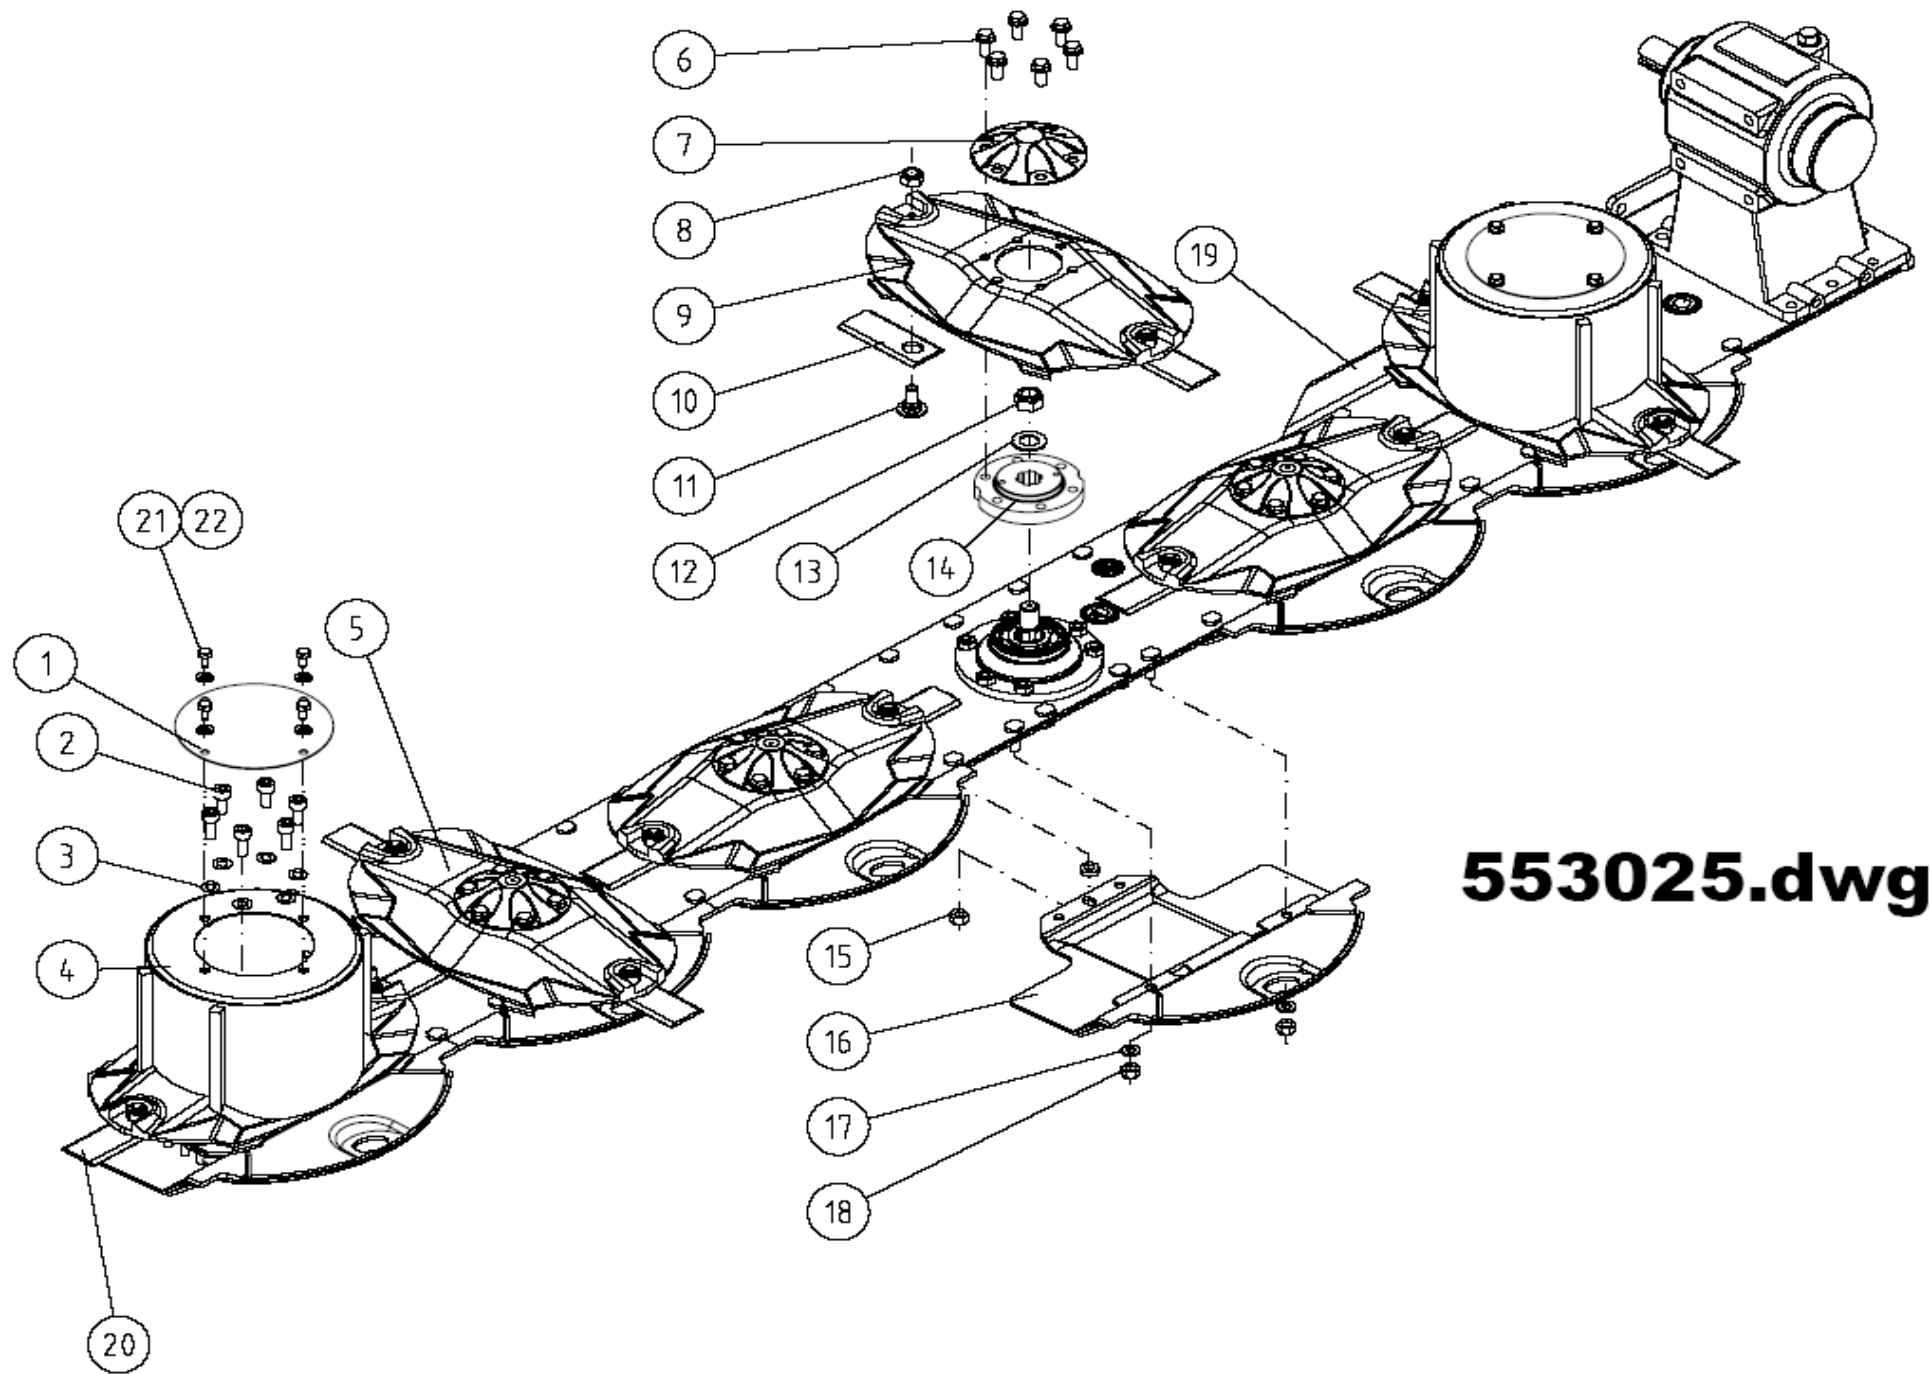

553025.dwg

Pos	Name	Nahme	Benämning	Nimike		NO	Pcs
1	Coverplate	Deckel	Täcklock	Kansi		505642	2
2	Screw	Schraube	I-6 Skruv	6-koloruuvi	DIN 912 12.9 ZN M10X22	135022	12
3	Washer	Scheibe	Räfflad Tallriksfj.	Lautasjousi	BN 792 Schnorr M10/10,5 ZNC	132200	12
4	Cone disk	Mähscheibe	Drivtallrik	Päätylautanen		505640	2
5	Cutterbar	Mähbalken	Skärbalk	Teräpalkki	A FR-506 A 506.250.00	155505	1
6	Screw	Schraube	6-k Skruv hg	Kuusioruuvi	DIN 6921 8.8 M10X20 ZN	134220	24
7	Cup	Schutz	Mutter Kåpa	Mutterin Suojuus	0.420.7046.00	505581	4
8	Knife nut	Messermuttern	Låsmutter	Teränmutteri	M12	508032	12
9	Ribbed disk	Mähscheibe	Slåttertallrik	Lautanen	ELHO	505600	4
10	Twisted knife right	Messer right	Kniv höger	Terä oikea	110mm/20mm	505056	6
11	Knifebolt	Messerbolzen	Knivbult	Teränpultti	Ø20mm	505060	12
12	Locknut	Muttern	Låsmutter	Lukitusmutteri	M18 H16.8 (8.2.6.00542)	508501	6
13	Wascher	Scheibe	Fjäderbricka	Jousilaatta	35.5x18.3x2 (2.404.7036.00)	508502	6
14	Disk hub	Mähscheibe befestigung	Tallrikscentrum	Kinnitys laippa	0.522.7003.00 (500 Serie)	505550	6
15	Spacer	Buchse	Distans	Väliholkki	Ø 12/20x7	508525	6
16	Stone deflector	Gleitschuh	Glidsko	Liukukenkä		505700	6
17	Washer	Scheibe	Bricka	Aluslaatta	DIN 125A M10/10.5 ZN	131770	18
18	Nut	Muttern	Låsmutter	Lukitusmutteri	DIN 985-10 M10 ZN	131590	18
19	Strengtheningsupport	Verstärkung	Slåtterbalk förstärkning	Vahvistus		553806	1
20	Twisted knife left	Messer left	Kniv vänster	Terä vasen	110mm/20mm	505055	6
21	Screw	Schraube	6-k Skruv hg	Kuusioruuvi	DIN 933 8.8 M8X16 ZN	130700	8
22	Washer	Scheibe	Låsbricka	Lukituslaatta	DIN 127 M8 ZN	133406	8