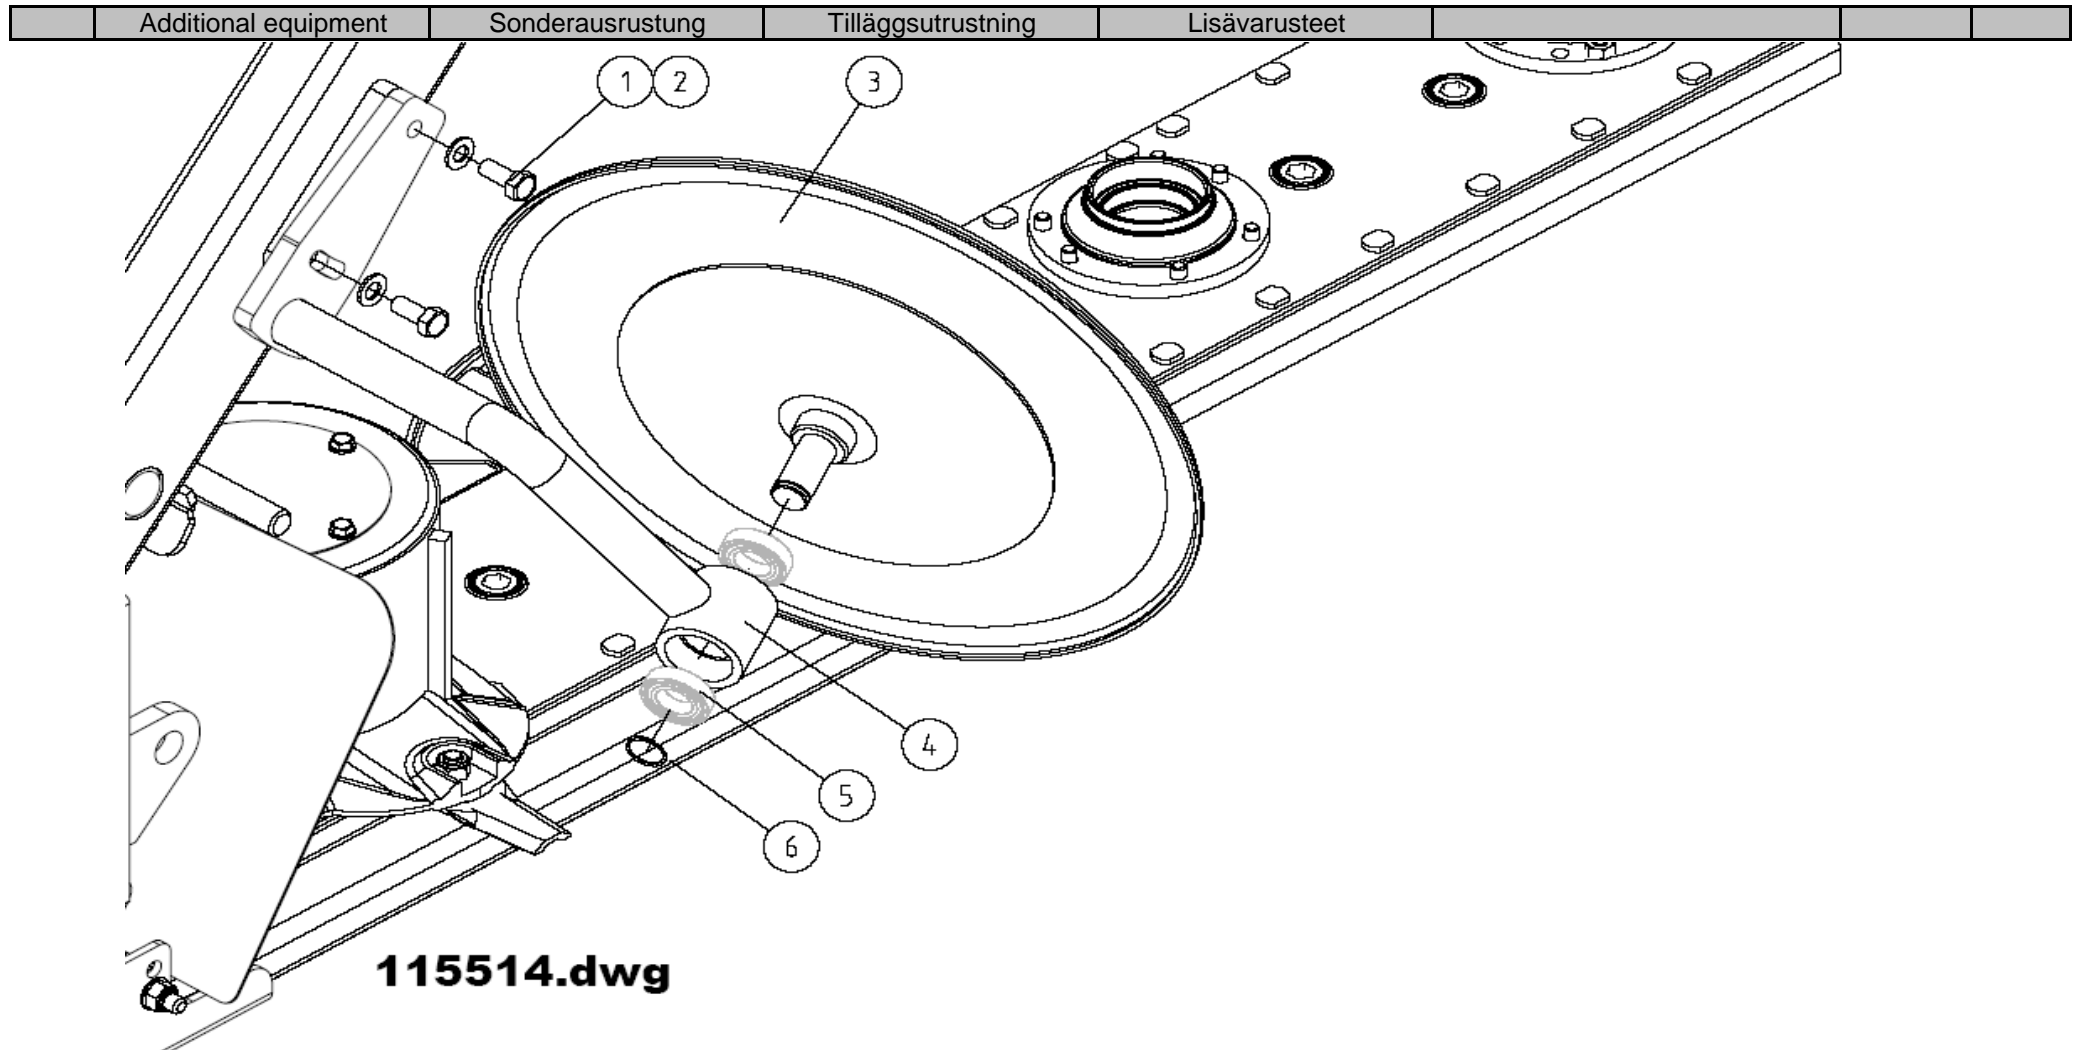

Pos	Additional equipment Name	Sonderausrustung Name	Tilläggsutrustning Benämning	Lisävarusteet Nimike		NO	Pcs
1	Screw	Schraube	6-k Skruv hg	Kuusioruuvi	DIN 933 8.8 M12X30 ZNC	130971	2
2	Washer	Scheibe	Bricka	Aluslaatta	DIN 125A M12/13 ZN	131790	2
3	Disc	Sheibe	Tallrik, svets	Lautanen		553980	1
4	Bracket	Befestigung	Fäströr, svets	Kiinnityspotki		554020	1
5	Bearing	Lager	Kullager	Laakeri	6005-2RS	140115	2
6	Seeger ring	Sicherüngring	Låsring för axel	Varmistinrengas	DIN 471 25X1,2	132070	1