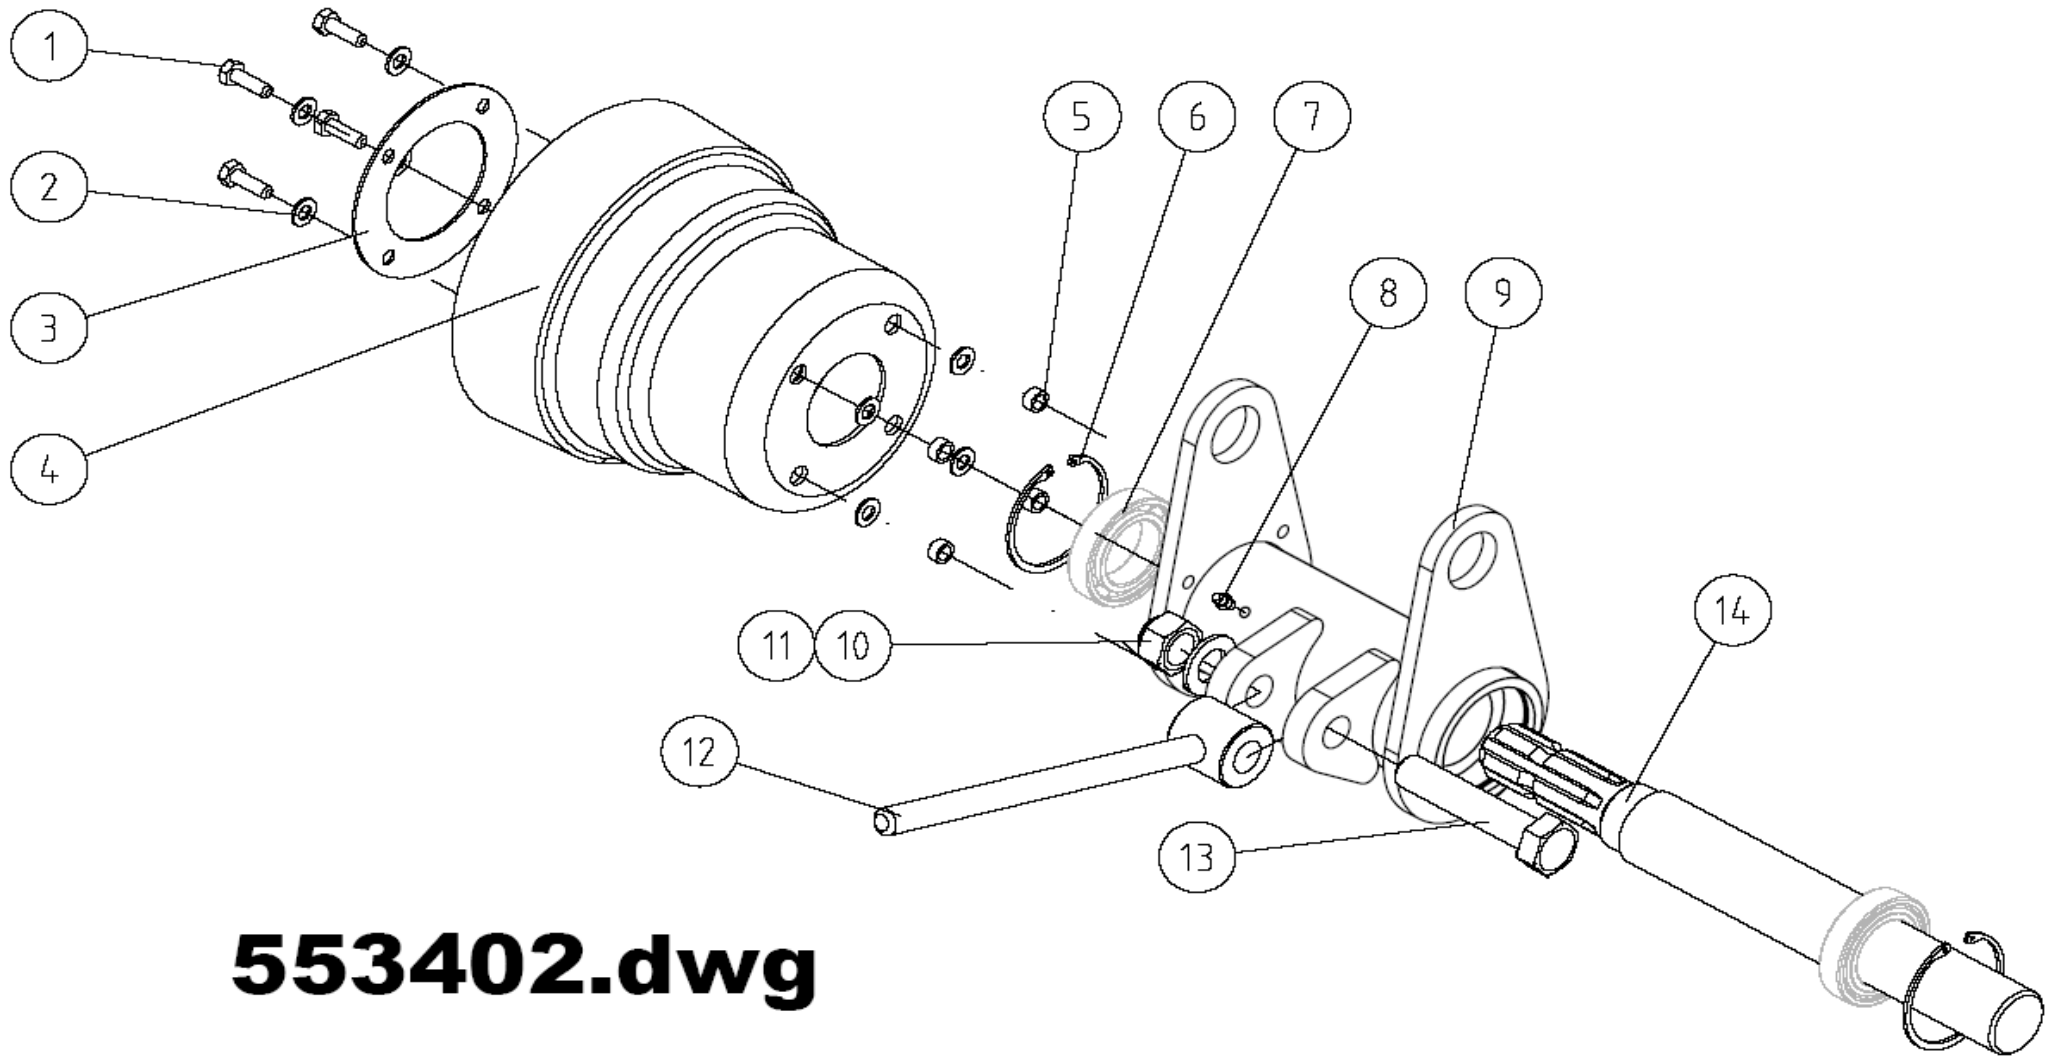

553402.dwg

Pos	Name	Nahme	Benämning	Nimike		NO	Pcs
1	Screw	Schraube	6-k Skruv hg	Kuusioruuvi	DIN 933 10.9 M8X25 ZN	130745	4
2	Washer	Scheibe	Bricka	Aluslaatta	DIN 125A M8/8.4 ZN	131750	8
3	Plate	Scheibe	Axelskyddsplåt	Aluslaatta		553412	1
4	Guard cone	Schutz	Skyddskona	Suojakartio	AMA	152002	1
5	Spacer	Buchse	Distans till axelskydd	Väliholkki		553406	4
6	Seeger ring	Sicherüingring	Låstring för hål	Varmistinrengas	DIN 472 68X2.5	132159	2
7	Bearing	Lager	Kullager	Laakeri	6008 RS	140143	2
8	Grease nipple	Smiernippel	Smörjnippa	Voitelunippa	M6x1	140950	1
9	Bearing housing	Lager gehäuse	Lagerhus	Laakeripesä	NK 2007	553400	1
10	Nut	Muttern	Låsmutter	Lukitusmutteri	DIN 985-8 M20 ZN	131635	1
11	Washer	Scheibe	Bricka	Aluslaatta	DIN 125A M20/21 ZN	131830	1
12	Tensioner	Riemenspanner	Remspännare	Kiristin		553404	1
13	Screw	Schraube	6-k Skruv dg	Kuusioruuvi	DIN 931 8.8 M20x110 ZN	130599	1
14	Axle	Welle	Axel	Akseli		553450	1