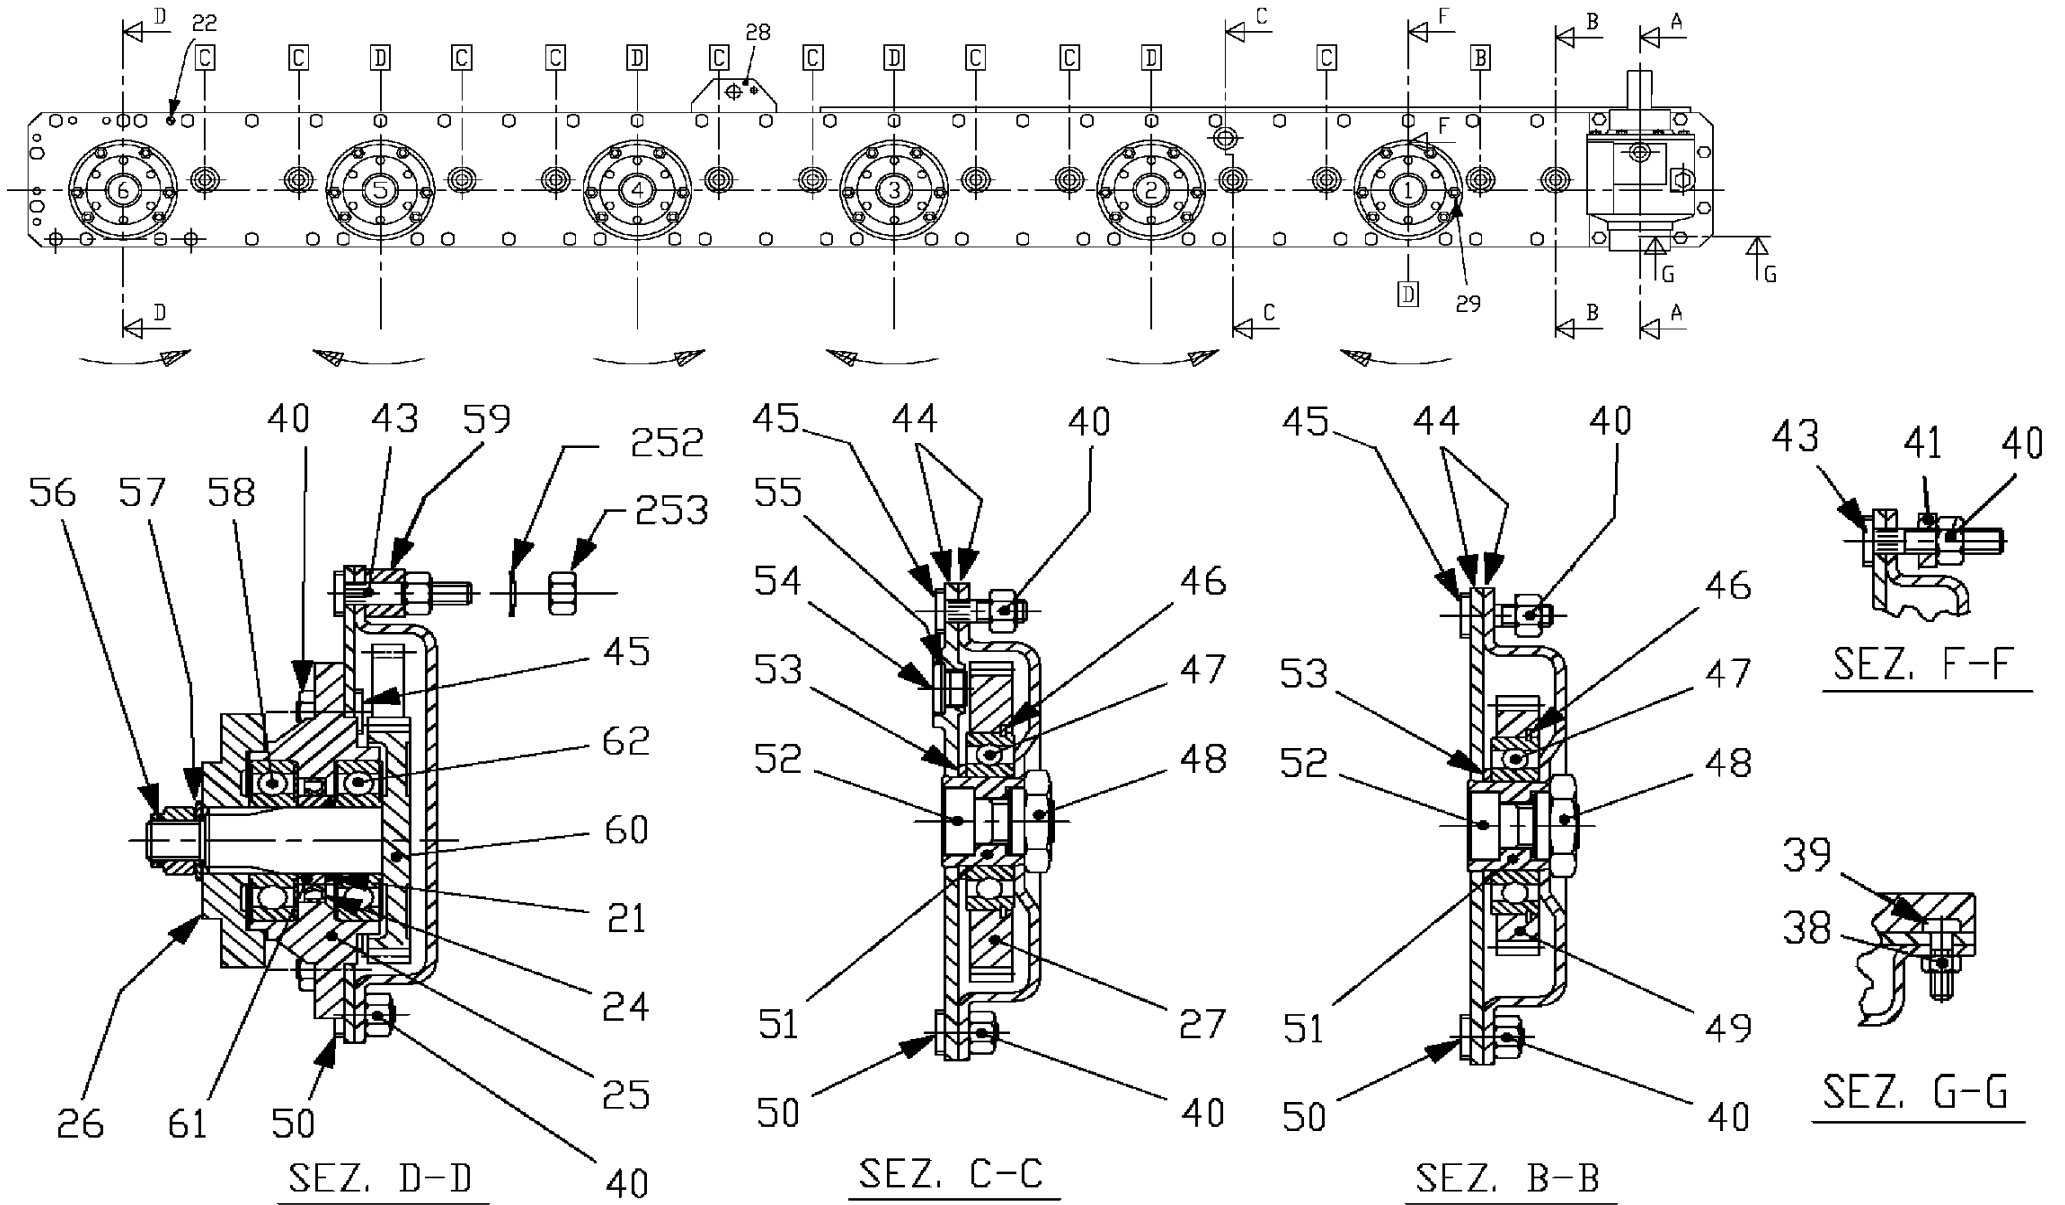

Pos	Name	Nahme	Benämning	Nimike		NO	Pcs
25	Mounting	Flansche	Fläns	Laippa	0.505.1301.00	517497	6
26	Flange	Flansche	Fläns	Laippa	0.522.7003.00	505550	6
27	Gear	Zahnrad	Kugghjul	Ratas	0.505.6002.00 Z45 M3	517505	10
28	Mounting	Flansche	Fläns	Laippa	0.404.7118.00	555322	1
29	Screw	Bolzen	Bult	Pultti	0.404.7132.00 M10x30 DCRT	508534	1
30	Bolt	Bolzen	Bult	Pultti	8.1.2.01529 M12x45 12.9	555323	3
31	Hex nut	Mutter	Mutter	Mutteri	8.2.1.01533 M12 10 DCRT320	555324	8
32	Gear	Zahnrad	Kugghjul	Ratas	0.505.6000.00 Z45 M3	555340	1
33	Snap ring	Sicherungring	Låsring	Lukkorengas	8.5.1.00680 40 UNI7436	555201	1
34	Bearing	Lager	Lager	Laakeri	8.0.1.01184 6208/C3	555202	1
35	Buch	Buchse	Bussning	Pussla	0.404.7108.00	555342	1
36	Snap ring	Sicherungring	Låsring	Lukkorengas	8.5.2.00030 80 UNI7437	555200	1
37	Bolt	Bolzen	Bult	Pultti	8.1.2.01530 M12x40 12.9	555344	5
38	Hex nut	Mutter	Mutter	Mutteri	8.2.1.00985 M8 ZINC. 8	131570	4
39	Bolt	Bolzen	Bult	Pultti	8.1.2.01527 M8x25 8.8	131302	4
40	Hex nut	Mutter	Mutter	Mutteri	8.2.1.01528 M10 DCRT320	508523	81
41	Spacer	Buchse	Distans	Väliholkki	0.404.7136.00	508525	3
42	Back reinforcement						1
43	Screw	Bolzen	Bult	Pultti	0.404.7102.00 M10x52	508527	6
44	Cutterbed+cover	Gehäuse	Lock + botten	Kansi + pohja	2.506.0301.00	155207	1
45	Screw	Bolzen	Bult	Pultti	0.404.7101.00 M10x30DCRT320	508529	58
46	Snap ring	Sicherungring	Låsring	Lukkorengas	0.505.7101.00 80	517528	12
47	Bearing	Lager	Lager	Laakeri	8.0.1.01918 6208 N/C3	140286	12
48	Nut	Mutter	Mutter	Mutteri	0.465.7050.00	517527	12