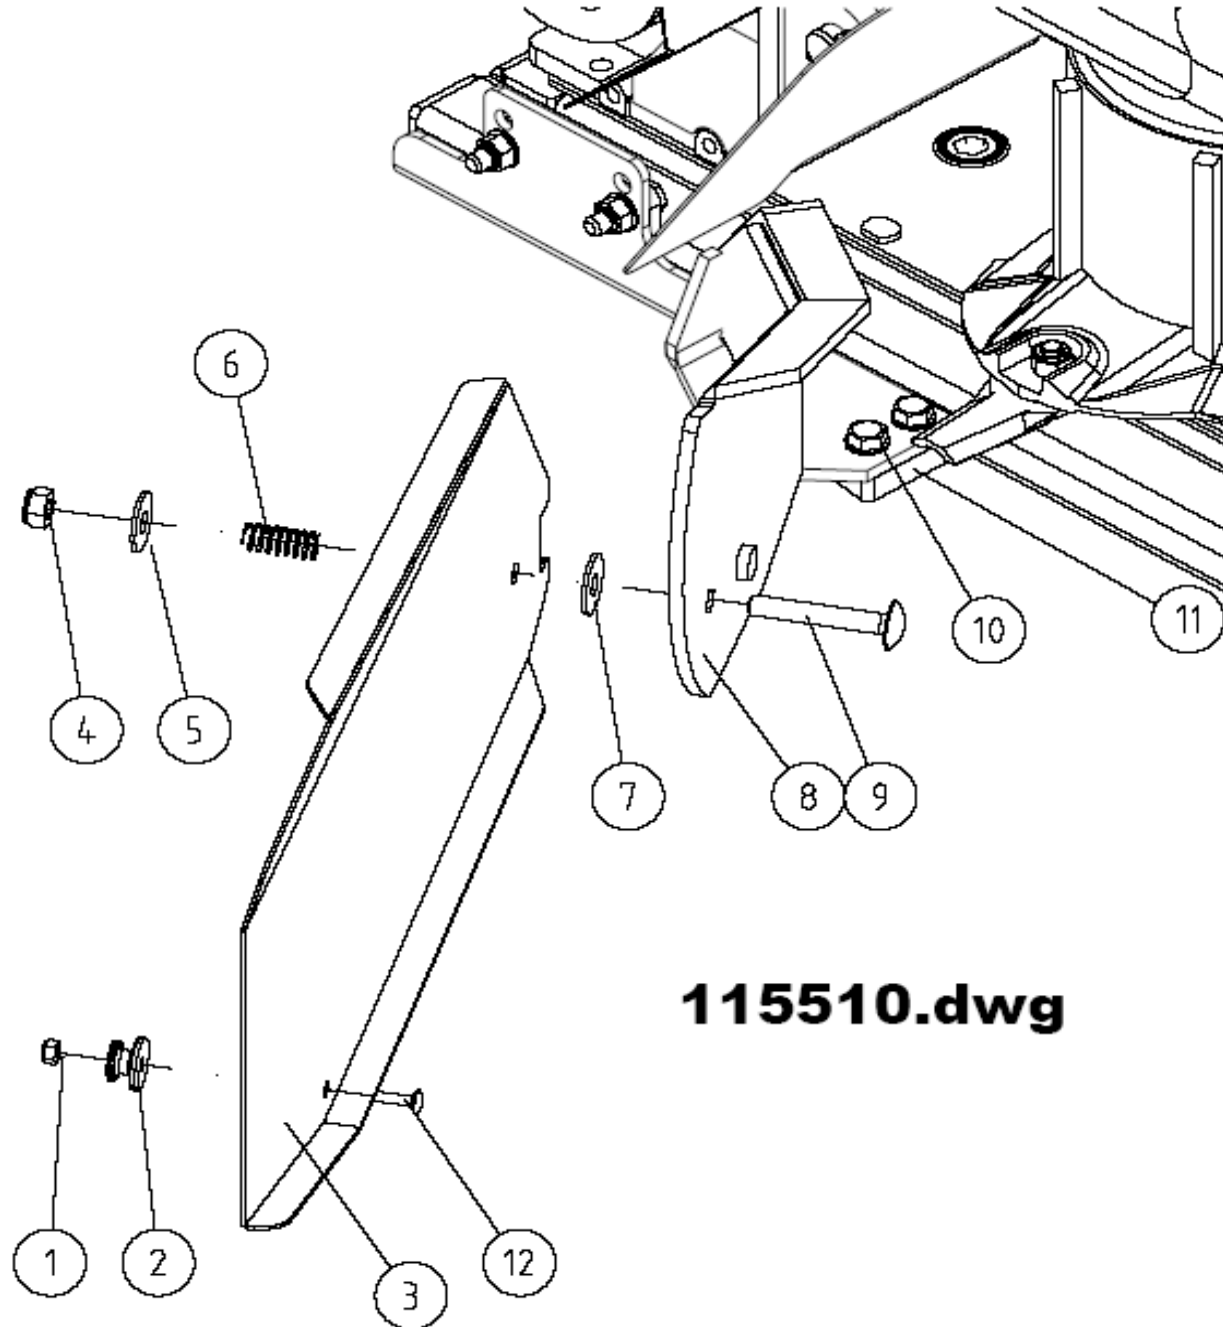

115510.dwg

Pos	Additional equipment Name	Sonderausrüstung Name	Tilläggsutrustning Benämning	Lisävarusteet Nimike		NO	Pcs
1	Nut	Muttern	Låsmutter	Lukitusmutteri	DIN 985-8 M6 ZN	131560	1
2	Knob	Knopfen	Knopp	Nuppi		528037	1
3	Deflector left	Schwadblech links	Styrskärm vänster	Ohjauslevy vasen		551355	1
4	Nut	Muttern	Låsmutter	Lukitusmutteri	DIN 985-8 M12 ZN	131600	1
5	Washer	Scheibe	Bricka	Aluslaatta	DIN 125A M12/13 ZN	131790	2
6	Spring	Feder	Tryckfjäder	Painejousi	G38X65 MECONET	508010	1
7	Spring wascher	Feder scheibe	Tallriksfjäder	Lautasjousi	DIN2093 14,3/40x1,25	132441	1
8	Fastening bracket	Befästigung	Innre fästplåt	Kiinnike		554040	1
9	Cup bolts	Flachrundschrabe	Låsskruv	Lukkoruuvi	DIN 603 8.8 M12X110 ZNC	132725	1
10	Screw	Schraube	6-k Skruv hg	Kuusioruuvi	DIN 933 8.8 M12X20 ZN	130965	3
11	Weldable plate	Befästigungsbelch	Infästningsplåt	Hitsattava kiinnike		554038	1
12	Cup bolts	Flachrundschrabe	Låsskruv	Lukkoruuvi	DIN 603 4.6 M6X20 ZN	132618	1