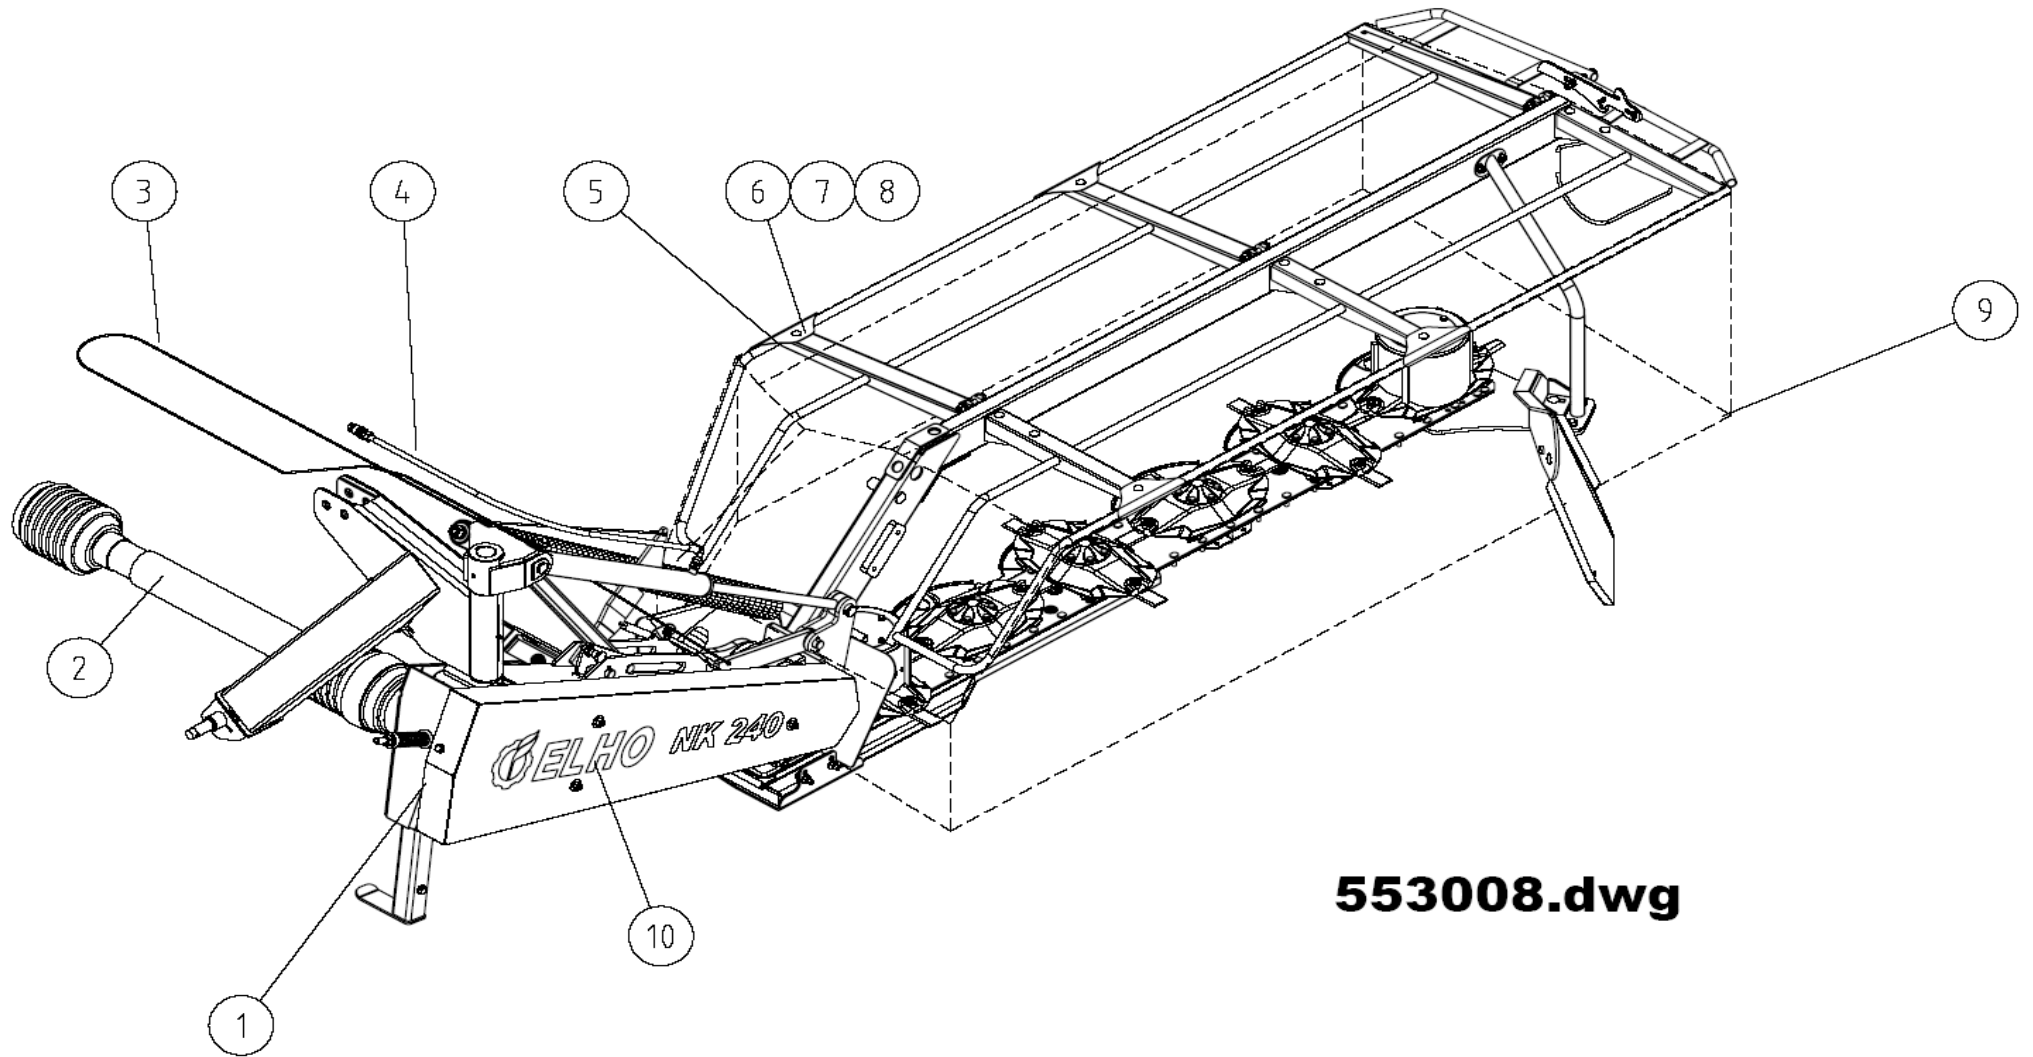

553008.dwg

Pos	Name	Nahme	Benämning	Nimike		NO	Pcs
1	Drive assembly	Getriebe	Drivning & Balk montering	Vetopalkki	NK 241	553055	1
2	PTO Shaft	Gelenkwelle	Kraftöverföringsaxel	Nivelaseli	7105081CE007096	152055	1
3	Rope	Band	Rep	Köysi		553206	1
4	Liftcylinder	Hebezyliner	Lyftcylinder komponenter	Nostosylinteri		148350	1
5	Trim	Halterplatte	Fästplåt för presenning	Kiinnityspelti		553676	4
6	Cup bolts	Flachrundschrabe	Låsskruv	Lukkoruuvi	DIN 603 8.8 M10X25 ZNC	132710	4
7	Washer	Scheibe	Bricka	Aluslaatta	DIN 125A M10/10.5 ZN	131770	4
8	Nut	Muttern	Låsmutter	Lukitusmutteri	DIN 985-8 M10 ZN	131580	4
9	Tarpaulin	Schutzusch	Presenning	Pressu	NK 241	553905	1
10	Sticker kit	Kleberkit	Dekalserie	Tarra sarja	NK 240	149582	1