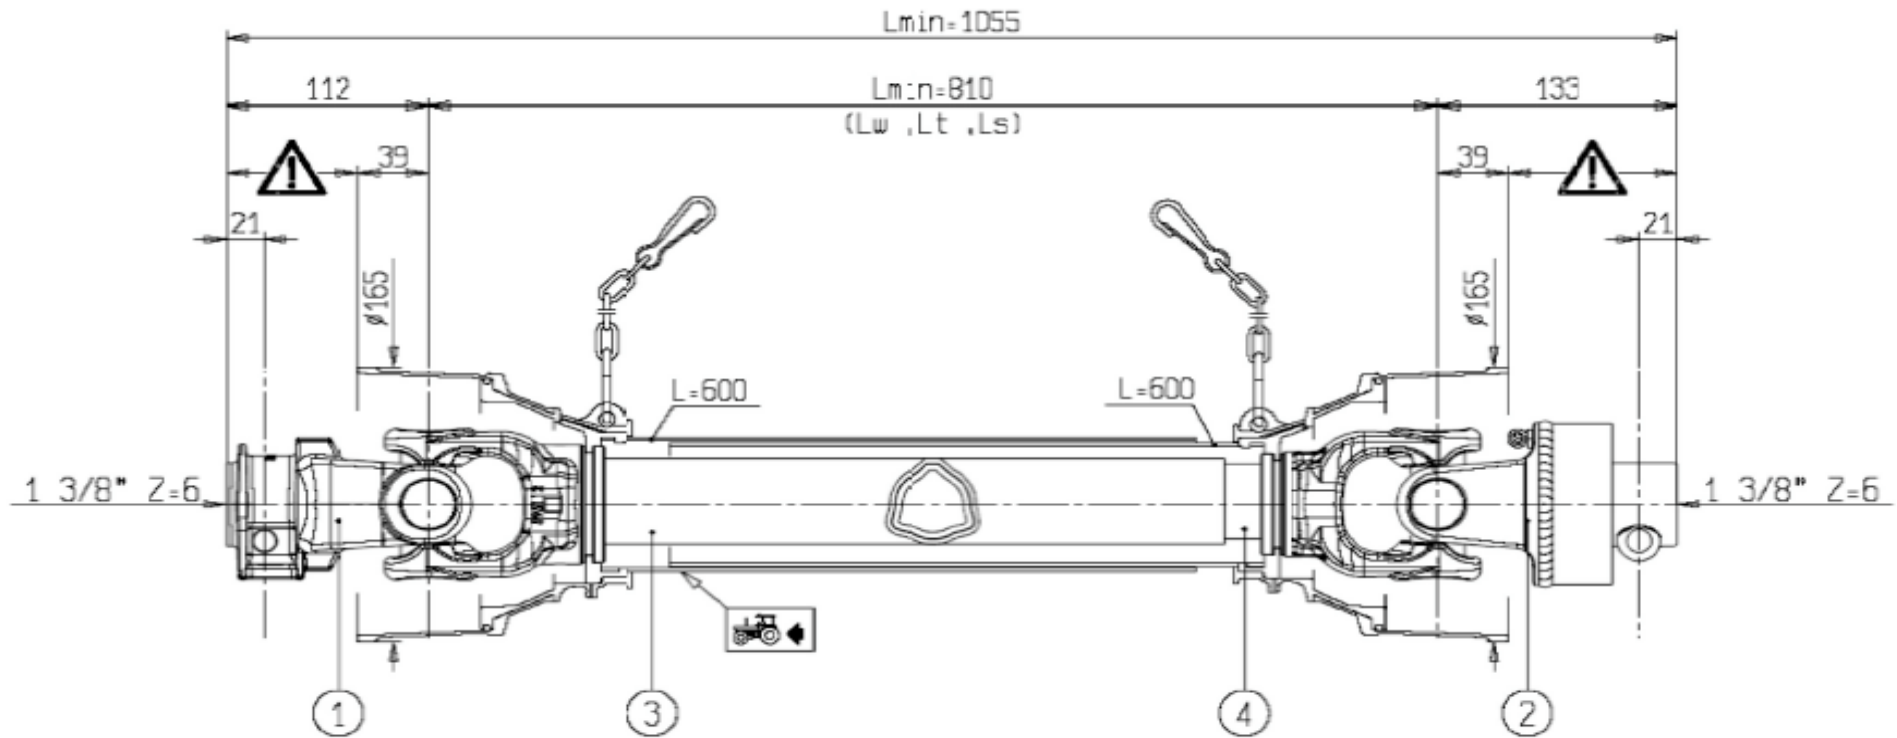

WARNING!

SECTIONS OF THE ASSEMBLY ARE NOT SHIELDED AND MUST BE SHIELDED BY AN INTERACTIVE GUARDING SYSTEM. BONDIOLO & PAVESI DECLINES RESPONSIBILITY IF PROPER GUARDS ARE NOT PROVIDED OR MAINTAINED.

DRAFT

1	CODE CODE 007	LATO TRATTORE TRACTOR SIDE	LATO MACCHINA IMPLEMENT SIDE	TIPO-TYPE 105	CLIENTE / CUSTOMER 3800550 ELHO	REF. CLIENTE / CUSTOMER REF.
2	CODE CODE 096 RA1			DATA / DATE 31/1/2007	DISIGNATO / DESIGNED BY D.Ferrari	TIPO DI MACCHINA / TYPE OF IMPLEMENT
3	L=660			LUNGEZZA MAX IN LAVORO MAX WORKING LENGTH Lw=1117	STUDIO / DESIGN	ORIGINE / DESIGN
4	L=660	VELOCITA' MAX MAX SPEED 540 min⁻¹	M max 2500 Nm	LUNGEZZA MAX TEMPORANEA MAX TEMPORARY LENGTH Lt=1219	NOTE / NOTES	CODE / CODE 7105081CE007096
				LUNGEZZA MAX NON IN ROTAZIONE MAX LENGTH AT STANDSTILL Ls=1270		REV.

ELHO do not distribute Bondioli & Pavesi parts. Please contact your local Bondioli & Pavesi distributor.

ELHO vermittelt nicht Bondioli & Pavesi Ersatzteile. Bitte wenden Sie sich an Ihre Bondioli & Pavesi Händler.

ELHO tillhandahåller ej Bondioli & Pavesi reservdelar. Vänligen kontakta er Bondioli & Pavesi importör.