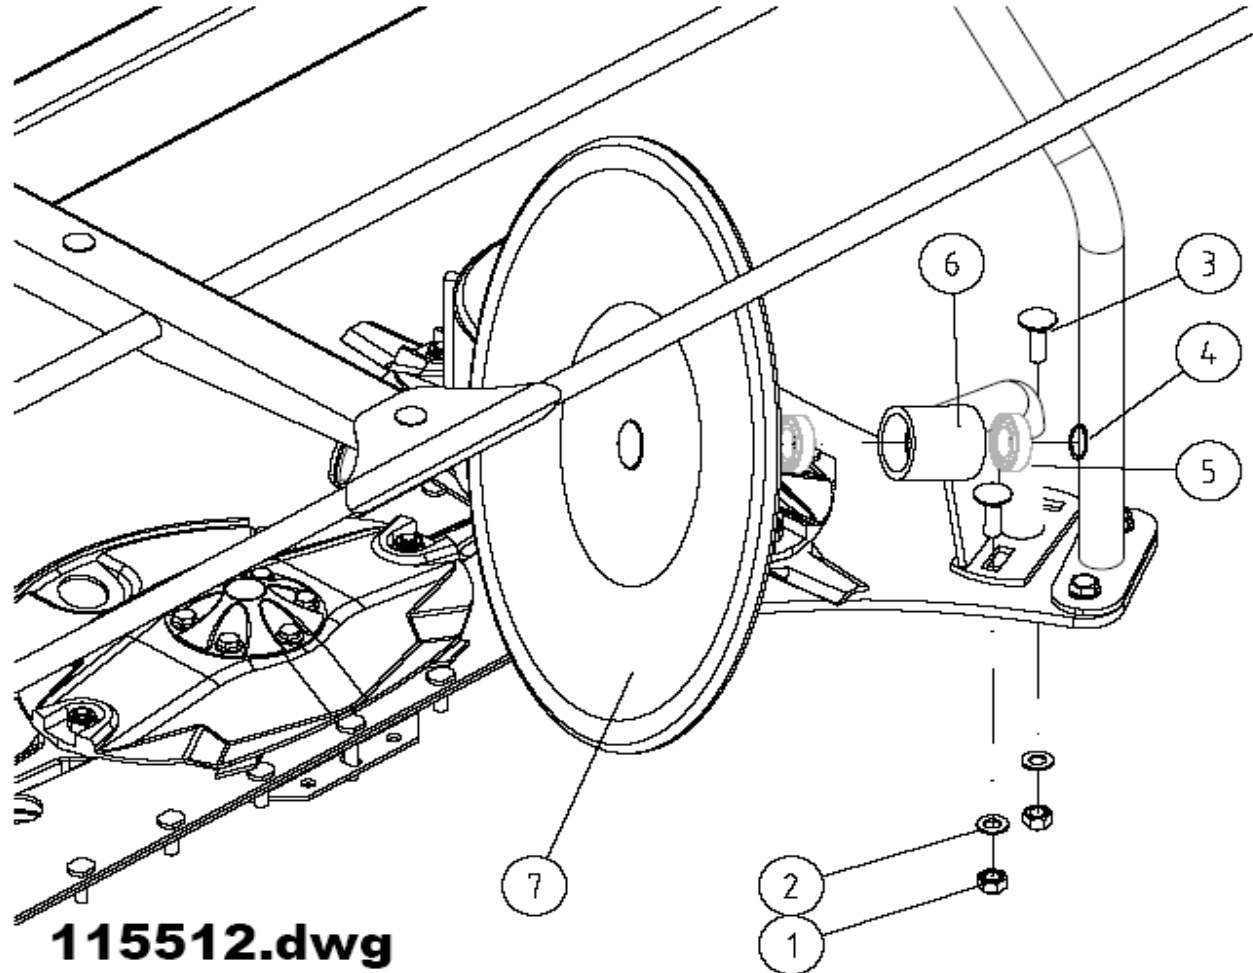

Additional equipment	Sonderausrustung	Tilläggsutrustning	Lisävarusteet		

Pos	Additional equipment Name	Sonderausrustung Name	Tilläggsutrustning Benämning	Lisävarusteet Nimike		NO	Pcs
1	Nut	Muttern	Låsmutter	Lukitusmutteri	DIN 985-8 M12 ZN	131600	2
2	Washer	Scheibe	Bricka	Aluslaatta	DIN 125A M12/13 ZN	131790	2
3	Cup bolts	Flachrundschrabe	Låsskruv	Lukkoruuvi	DIN 603 8.8 M12X40 ZNC	132721	2
4	Seeger ring	Sicherüingring	Låsring för axel	Varmistinrengas	DIN 471 25X1,2	132070	1
5	Bearing	Lager	Kullager	Laakeri	6005-2RS	140115	2
6	Foot	Fuss	Fot, svets	Jalka		553978	1
7	Disc	Scheibe	Tallrik, svets	Lautanen		553980	1